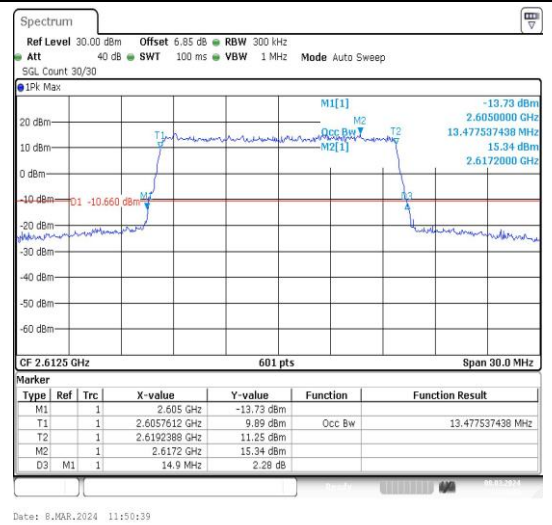

Test Graphs

Band38-15MHz-QPSK-37825-75RB#0-PASS

Band38-15MHz-16QAM-37825-75RB#0-PASS

Band38-15MHz-QPSK-38000-75RB#0-PASS

Band38-15MHz-16QAM-38000-75RB#0-PASS

Band38-15MHz-QPSK-38175-75RB#0-PASS

Band38-15MHz-16QAM-38175-75RB#0-PASS