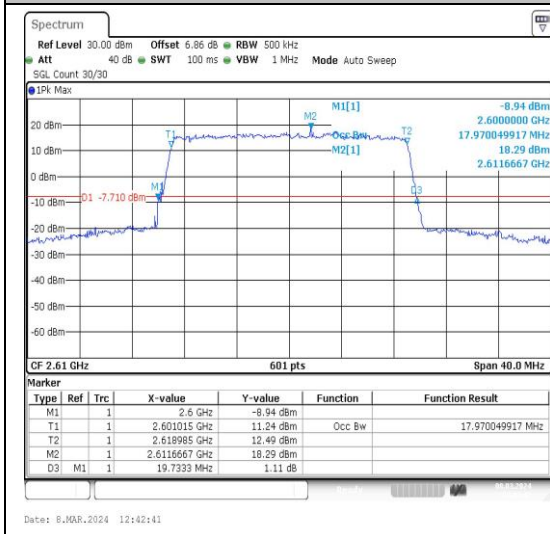

Band38-20MHz-QPSK-38150-100RB#0-PASS