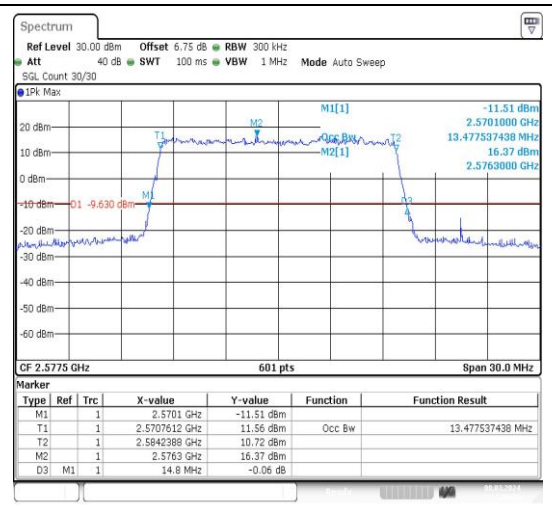

Band38-15MHz-QPSK-37825-75RB#0-PASS

Band38-15MHz-16QAM-37825-75RB#0-PASS

Band38-15MHz-QPSK-38000-75RB#0-PASS

Band38-15MHz-16QAM-38000-75RB#0-PASS

Band38-15MHz-QPSK-38175-75RB#0-PASS

Band38-15MHz-16QAM-38175-75RB#0-PASS