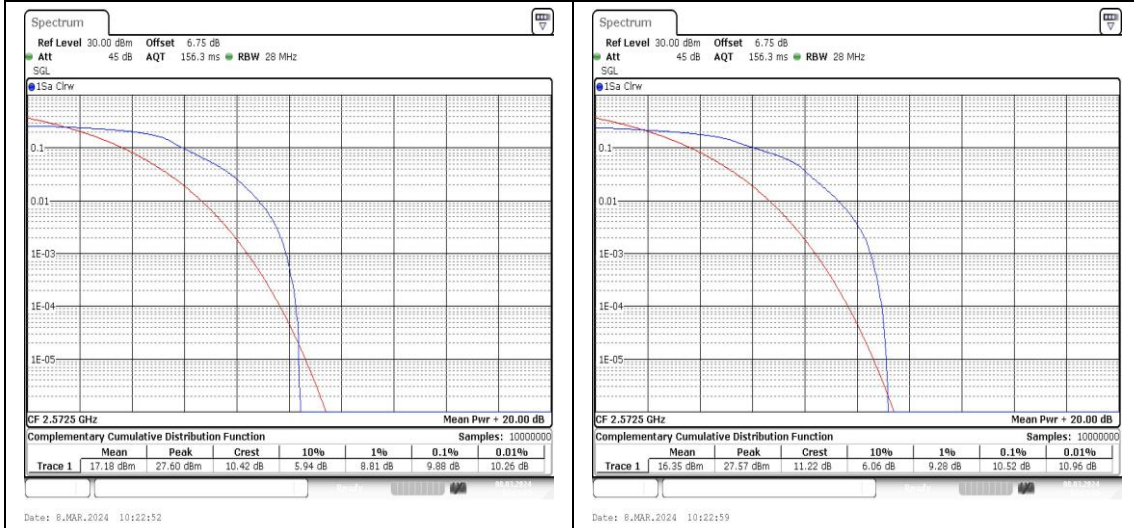

Band38-5MHz-QPSK-37775-25RB#0-PASS   **Band38-5MHz-16QAM-37775-25RB#0-PASS**