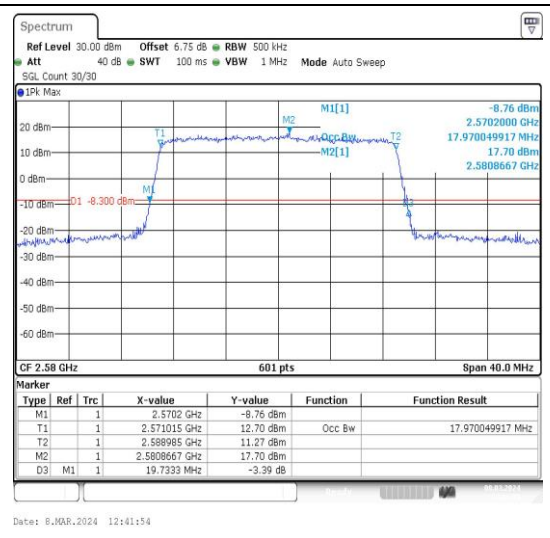

Test Graphs

Band38-15MHz-QPSK-37825-75RB#0-PASS

Band38-15MHz-16QAM-37825-75RB#0-PASS

Band38-15MHz-QPSK-38000-75RB#0-PASS

Band38-15MHz-16QAM-38000-75RB#0-PASS

Band38-15MHz-QPSK-38175-75RB#0-PASS

Band38-15MHz-16QAM-38175-75RB#0-PASS