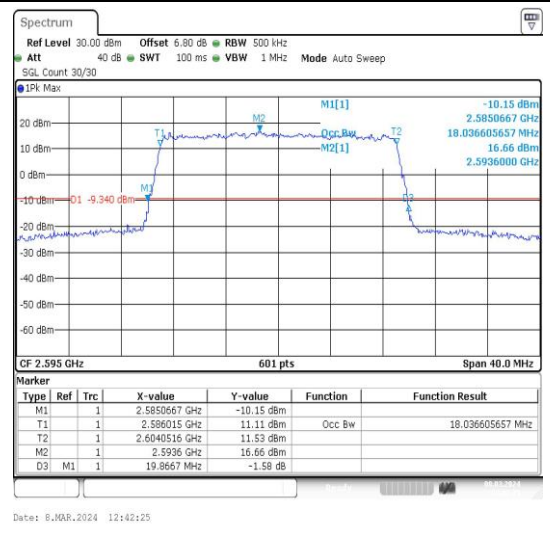

Band38-20MHz-16QAM-38000-100RB#0-PASS