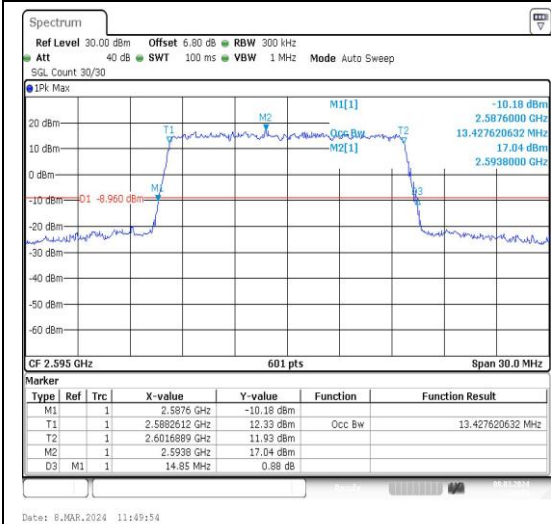

Test Graphs

Band38-15MHz-QPSK-37825-75RB#0-PASS

Band38-15MHz-16QAM-37825-75RB#0-PASS

Band38-15MHz-QPSK-38000-75RB#0-PASS

Band38-15MHz-16QAM-38000-75RB#0-PASS

Band38-15MHz-QPSK-38175-75RB#0-PASS

Band38-15MHz-16QAM-38175-75RB#0-PASS