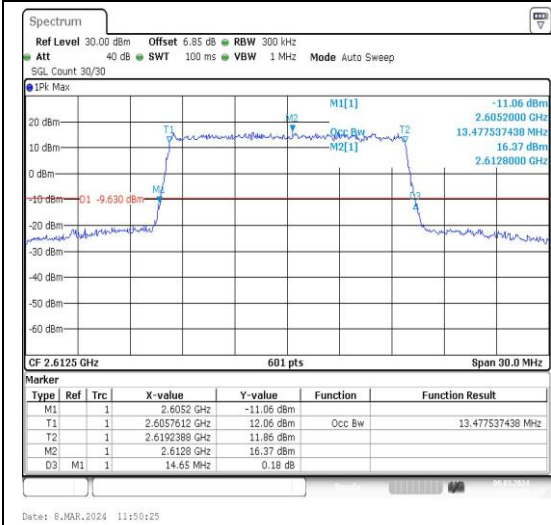

Test Graphs

Band38-15MHz-QPSK-37825-75RB#0-PASS

Band38-15MHz-16QAM-37825-75RB#0-PASS

Band38-15MHz-QPSK-38000-75RB#0-PASS

Band38-15MHz-16QAM-38000-75RB#0-PASS

Band38-15MHz-QPSK-38175-75RB#0-PASS

Band38-15MHz-16QAM-38175-75RB#0-PASS