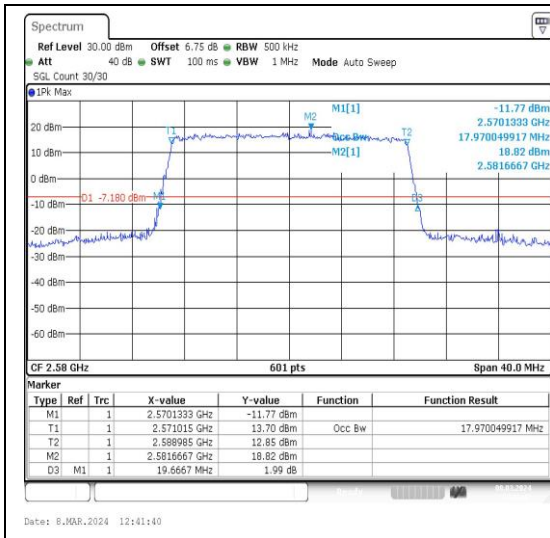

Test Graphs

Band38-15MHz-QPSK-37825-75RB#0-PASS

Band38-15MHz-16QAM-37825-75RB#0-PASS

Band38-15MHz-QPSK-38000-75RB#0-PASS

Band38-15MHz-16QAM-38000-75RB#0-PASS

Band38-15MHz-QPSK-38175-75RB#0-PASS

Band38-15MHz-16QAM-38175-75RB#0-PASS