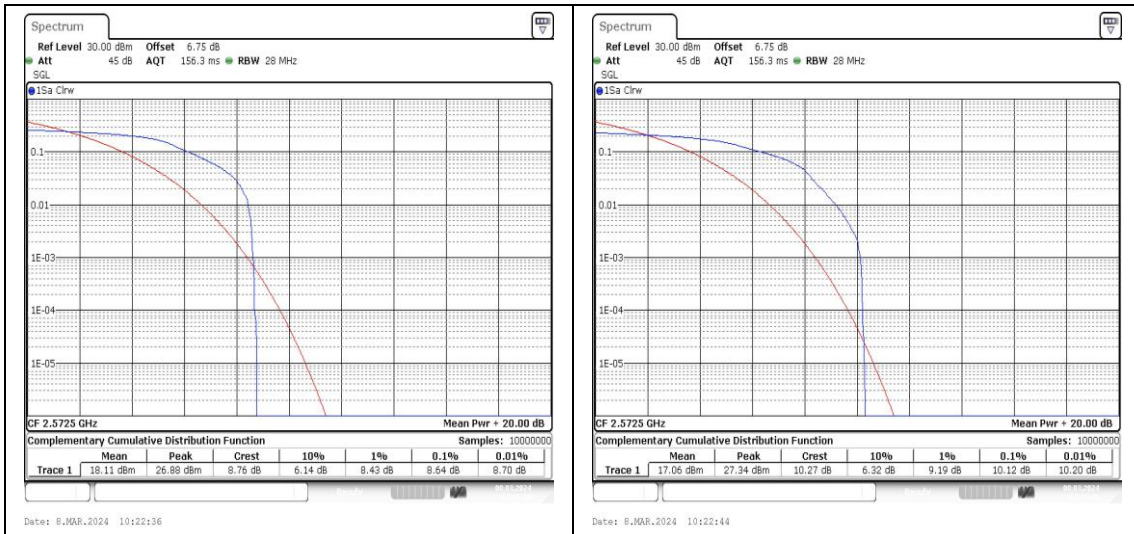

Test Graphs

Band38-5MHz-QPSK-37775-1RB#0-PASS   **Band38-5MHz-16QAM-37775-1RB#0-PASS**