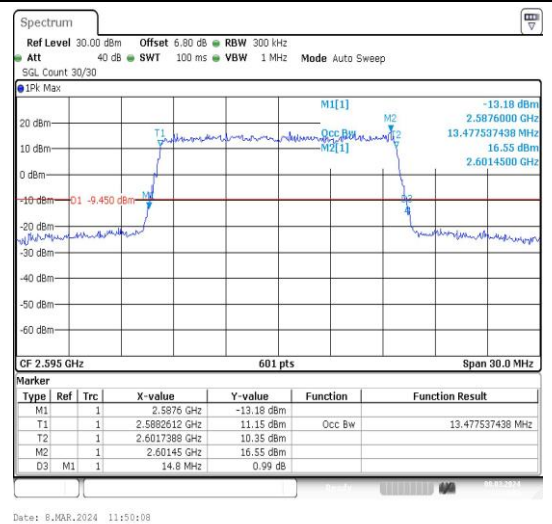

Test Graphs

Band38-15MHz-QPSK-37825-75RB#0-PASS

Band38-15MHz-16QAM-37825-75RB#0-PASS

Band38-15MHz-QPSK-38000-75RB#0-PASS

Band38-15MHz-16QAM-38000-75RB#0-PASS

Band38-15MHz-QPSK-38175-75RB#0-PASS

Band38-15MHz-16QAM-38175-75RB#0-PASS