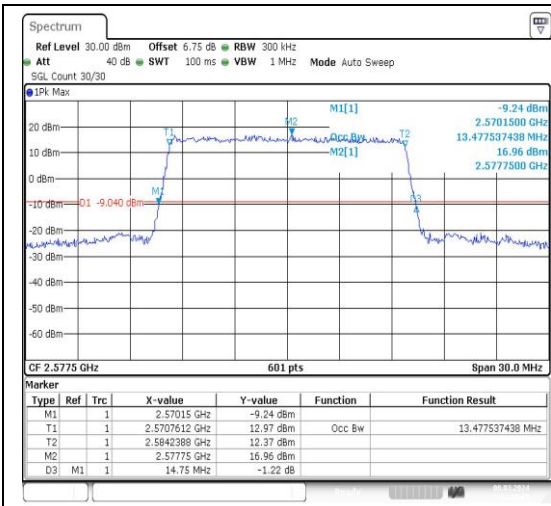

Band38-15MHz-QPSK-37825-75RB#0-PASS

Band38-15MHz-16QAM-37825-75RB#0-PASS

Band38-15MHz-QPSK-38000-75RB#0-PASS

Band38-15MHz-16QAM-38000-75RB#0-PASS

Band38-15MHz-QPSK-38175-75RB#0-PASS

Band38-15MHz-16QAM-38175-75RB#0-PASS