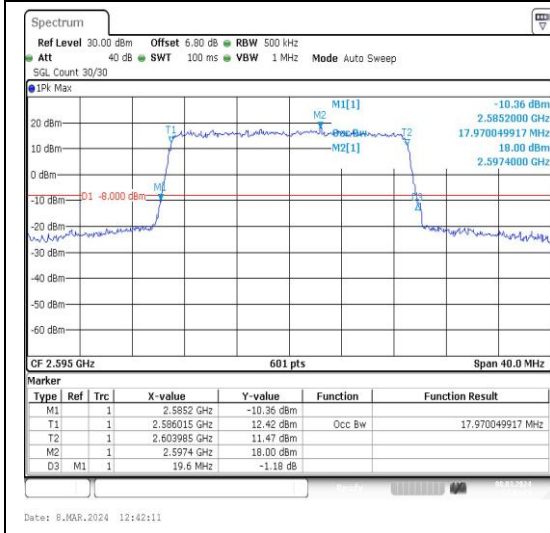

Band38-20MHz-QPSK-38000-100RB#0-PASS