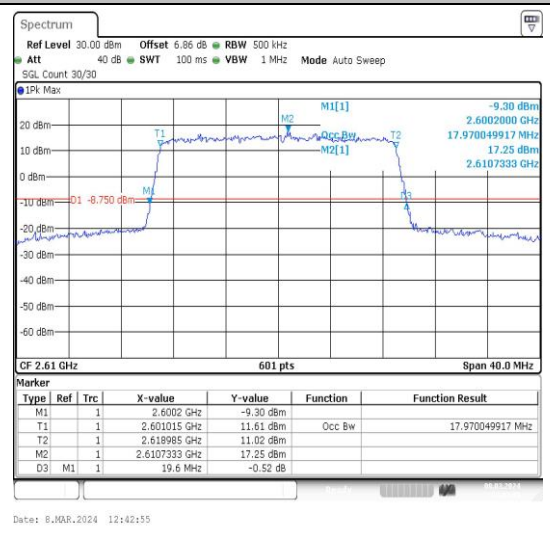

Band38-20MHz-16QAM-38150-100RB#0-PASS