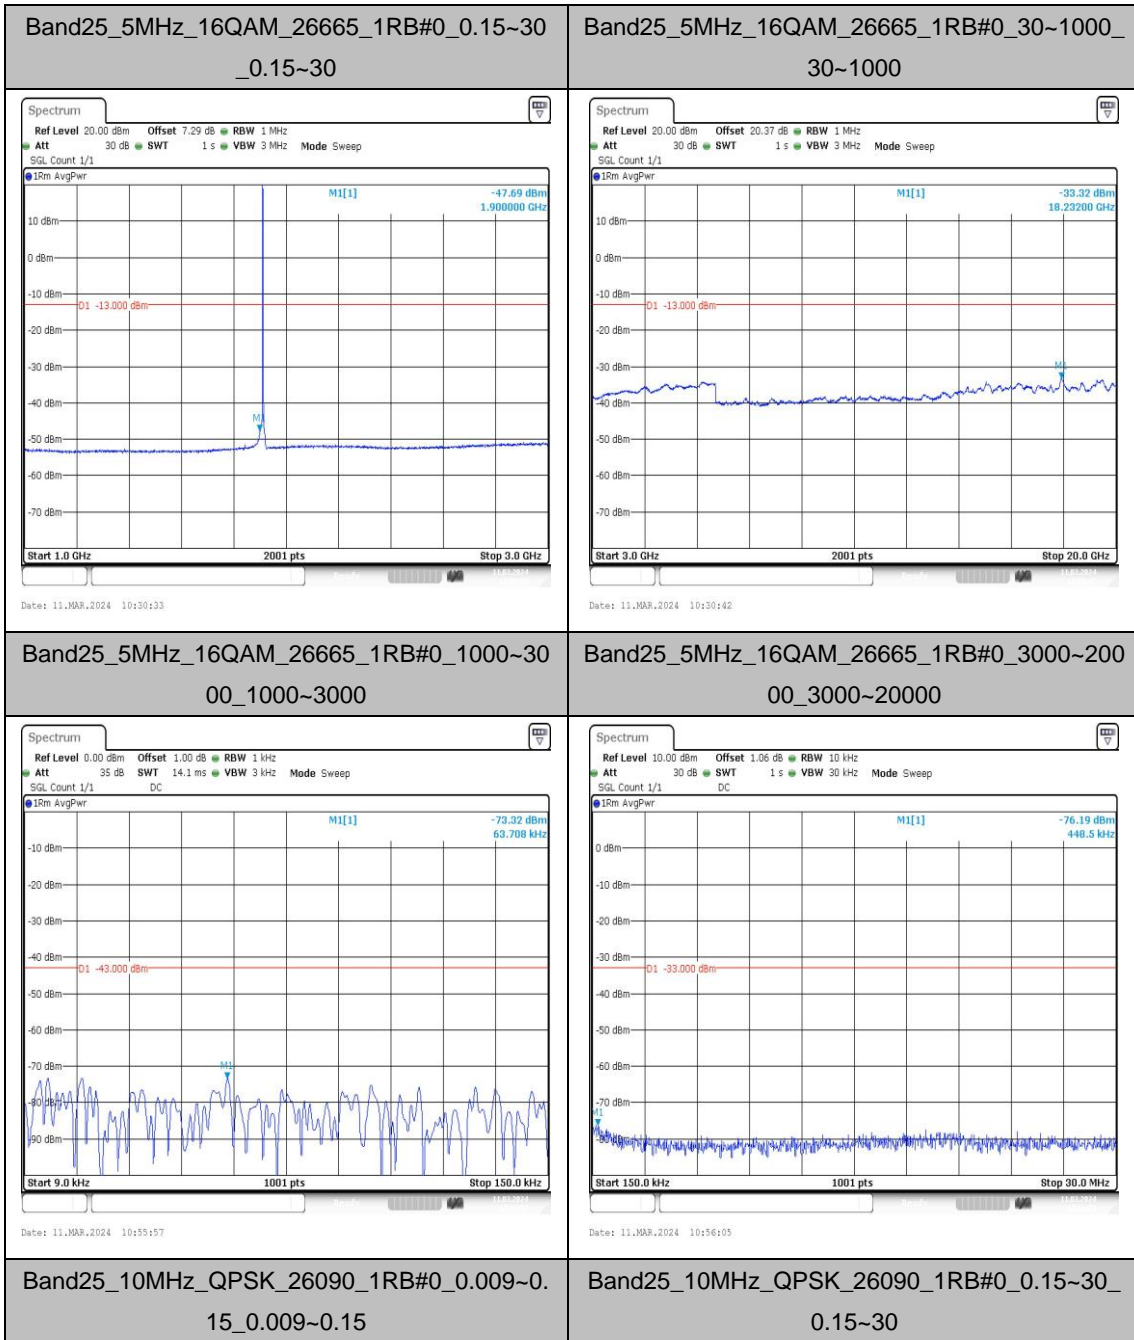

Test Graphs

Band25_10MHz_QPSK_26090_1RB#0_30~1000_30~1000

Band25_10MHz_QPSK_26090_1RB#0_1000~3000_0_1000~3000

Band25_10MHz_QPSK_26090_1RB#0_3000~20000_000_3000~20000

Band25_10MHz_16QAM_26090_1RB#0_0.009~0.15_15_0.009~0.15