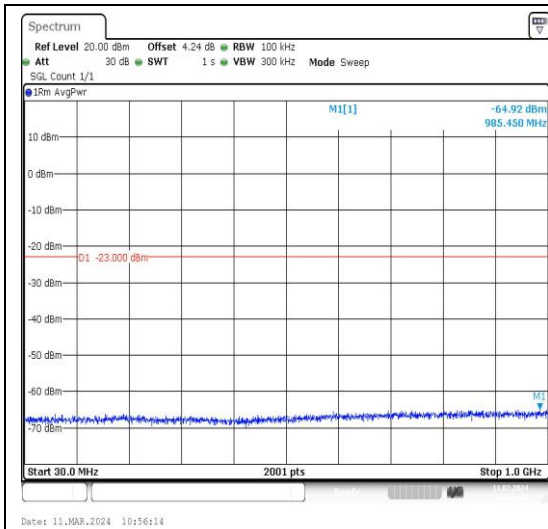

Test Graphs

Band25_10MHz_QPSK_26090_1RB#0_30~1000_30~1000

Band25_10MHz_QPSK_26090_1RB#0_1000~3000_0_1000~3000

Band25_10MHz_QPSK_26090_1RB#0_3000~20000_000_3000~20000

Band25_10MHz_16QAM_26090_1RB#0_0.009~0.15_15_0.009~0.15