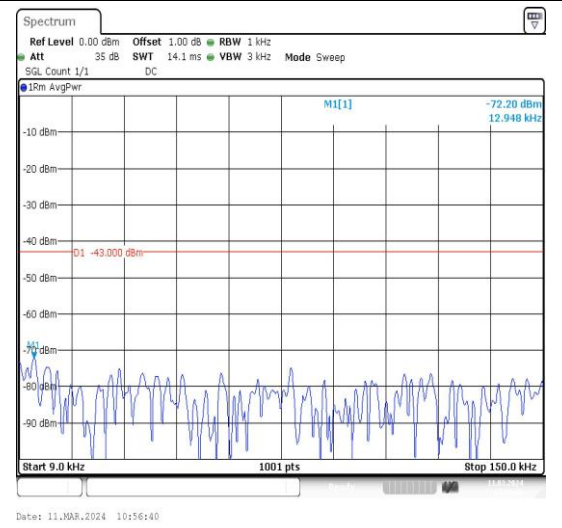

Test Graphs

Band25_10MHz_QPSK_26090_1RB#0_30~1000_30~1000

Band25_10MHz_QPSK_26090_1RB#0_1000~3000_0_1000~3000

Band25_10MHz_QPSK_26090_1RB#0_3000~20000_000_3000~20000

Band25_10MHz_16QAM_26090_1RB#0_0.009~0.15_15_0.009~0.15