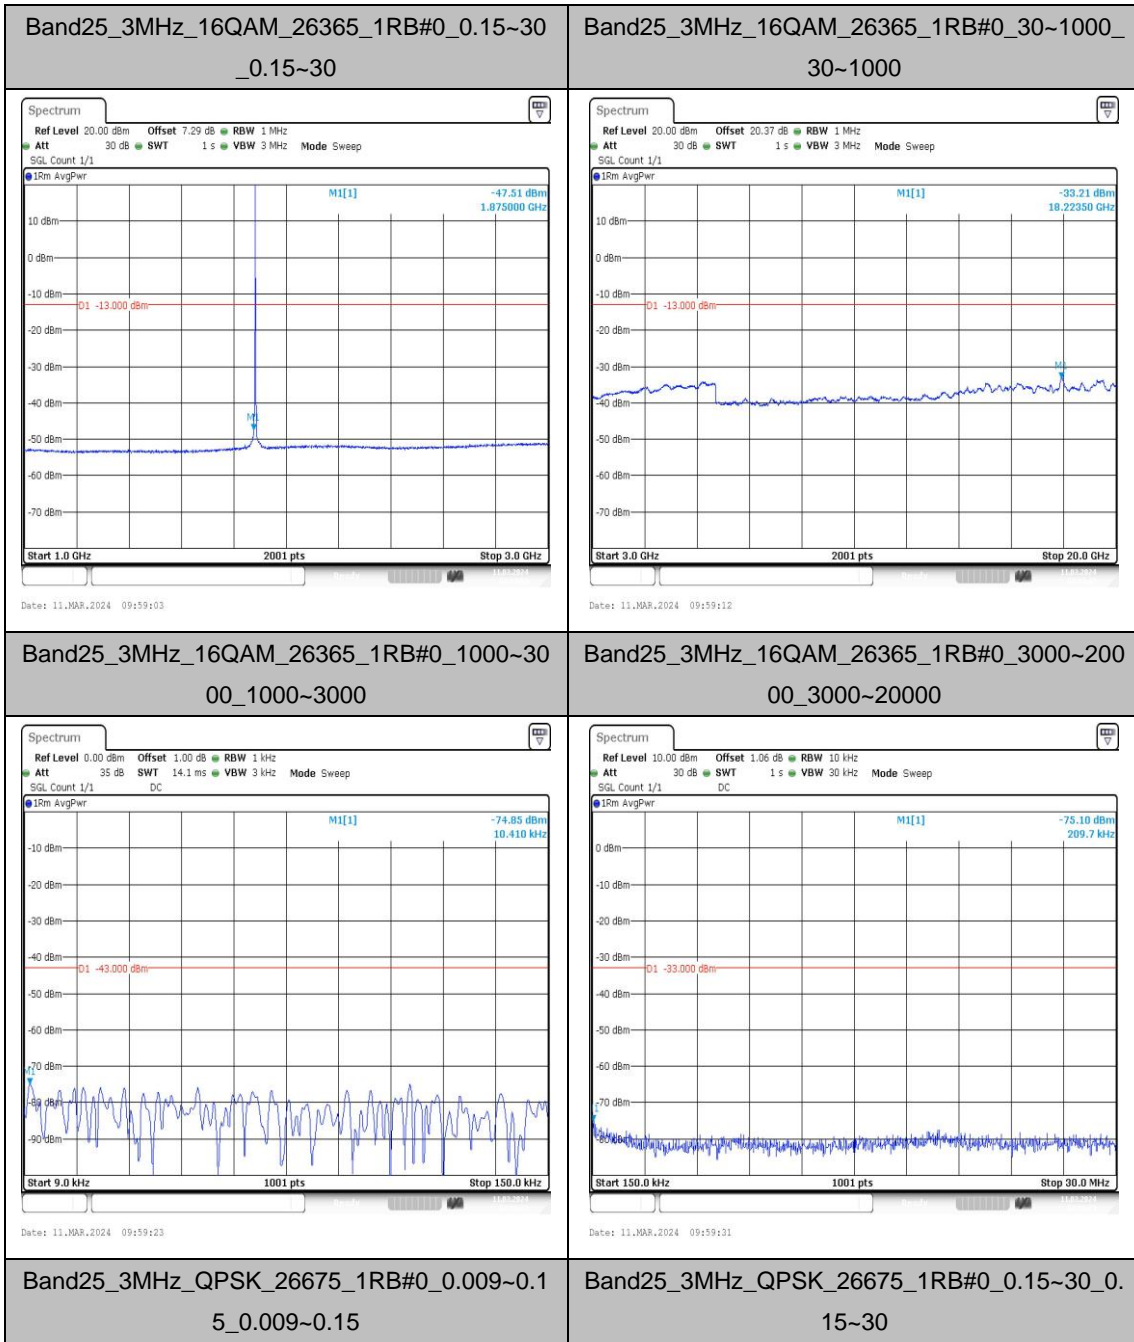

Test Graphs

Band25_10MHz_QPSK_26090_1RB#0_30~1000_30~1000

Band25_10MHz_QPSK_26090_1RB#0_1000~3000_0_1000~3000

Band25_10MHz_QPSK_26090_1RB#0_3000~20000_000_3000~20000

Band25_10MHz_16QAM_26090_1RB#0_0.009~0.15_15_0.009~0.15