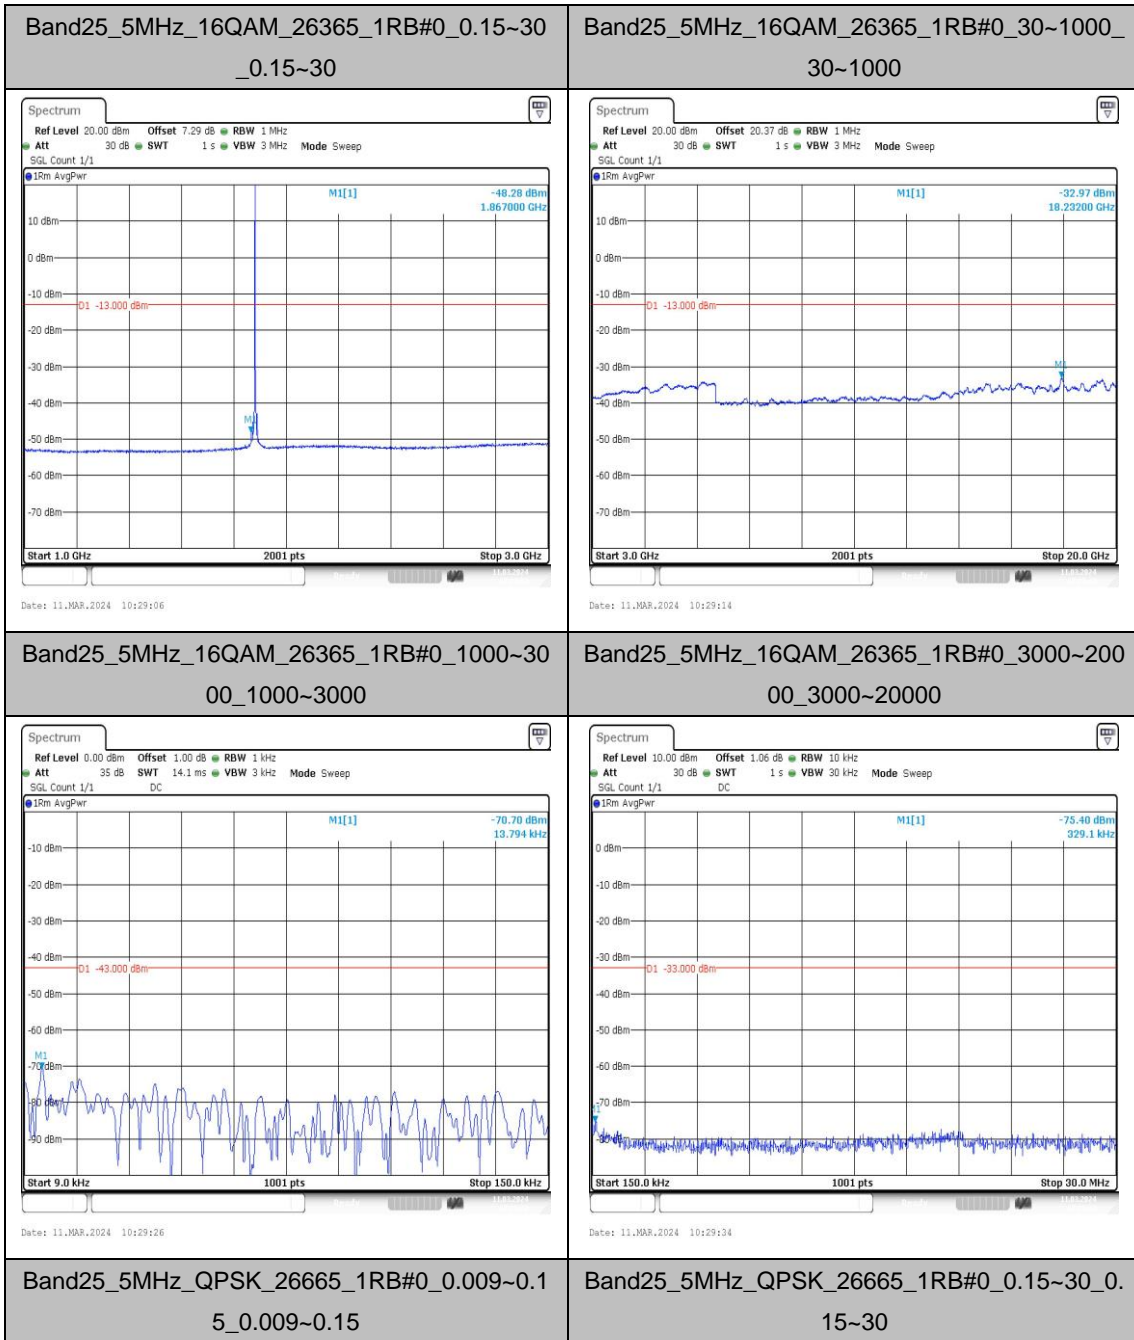

Test Graphs

Band25_10MHz_QPSK_26090_1RB#0_30~1000_30~1000

Band25_10MHz_QPSK_26090_1RB#0_1000~3000_0_1000~3000

Band25_10MHz_QPSK_26090_1RB#0_3000~20000_000_3000~20000

Band25_10MHz_16QAM_26090_1RB#0_0.009~0.15_15_0.009~0.15