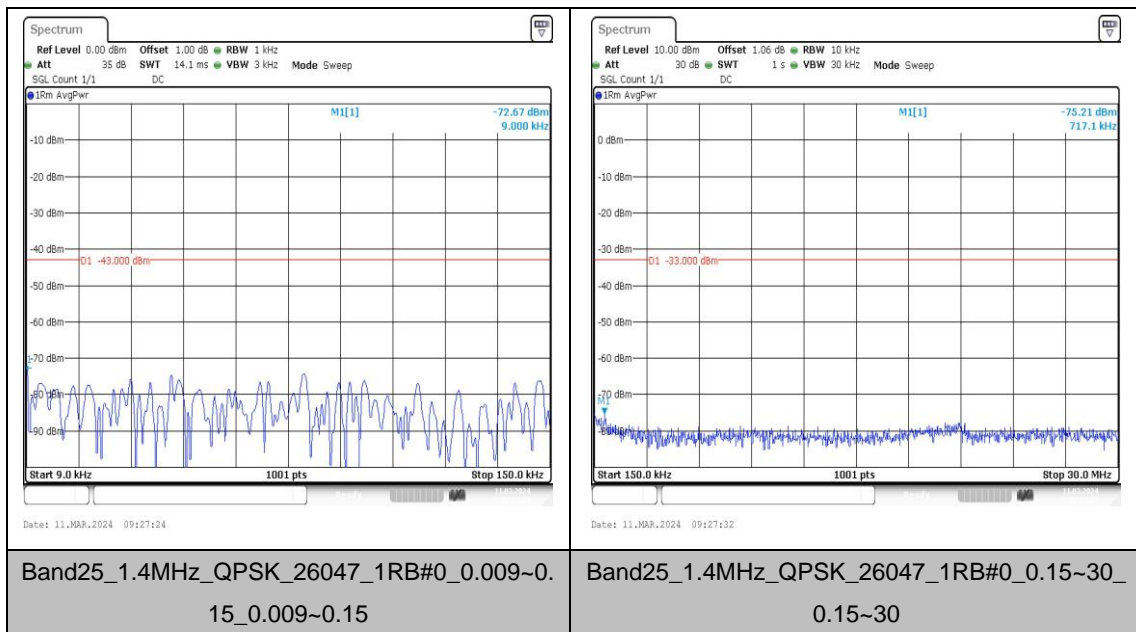

Band25	20MHz	QPSK	26365	1RB#0	30~1000	PASS
Band25	20MHz	QPSK	26365	1RB#0	1000~3000	PASS
Band25	20MHz	QPSK	26365	1RB#0	3000~20000	PASS
Band25	20MHz	16QAM	26365	1RB#0	0.009~0.15	PASS
Band25	20MHz	16QAM	26365	1RB#0	0.15~30	PASS
Band25	20MHz	16QAM	26365	1RB#0	30~1000	PASS
Band25	20MHz	16QAM	26365	1RB#0	1000~3000	PASS
Band25	20MHz	16QAM	26365	1RB#0	3000~20000	PASS
Band25	20MHz	QPSK	26590	1RB#0	0.009~0.15	PASS
Band25	20MHz	QPSK	26590	1RB#0	0.15~30	PASS
Band25	20MHz	QPSK	26590	1RB#0	30~1000	PASS
Band25	20MHz	QPSK	26590	1RB#0	1000~3000	PASS
Band25	20MHz	QPSK	26590	1RB#0	3000~20000	PASS
Band25	20MHz	16QAM	26590	1RB#0	0.009~0.15	PASS
Band25	20MHz	16QAM	26590	1RB#0	0.15~30	PASS
Band25	20MHz	16QAM	26590	1RB#0	30~1000	PASS
Band25	20MHz	16QAM	26590	1RB#0	1000~3000	PASS
Band25	20MHz	16QAM	26590	1RB#0	3000~20000	PASS

Test Graphs