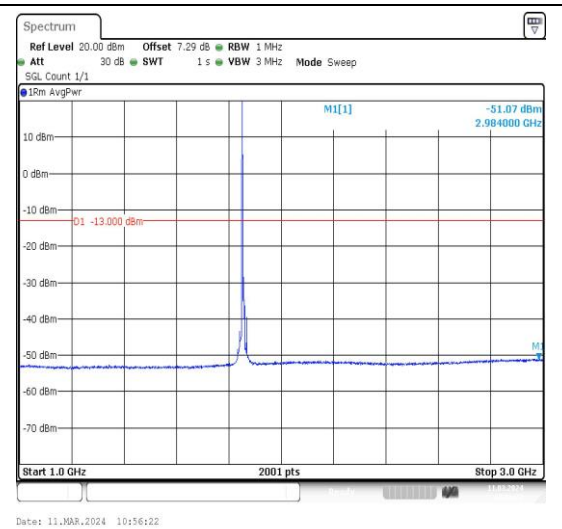

Test Graphs

Band25_10MHz_QPSK_26090_1RB#0_30~1000_30~1000

Band25_10MHz_QPSK_26090_1RB#0_1000~3000_0_1000~3000

Band25_10MHz_QPSK_26090_1RB#0_3000~20000_000_3000~20000

Band25_10MHz_16QAM_26090_1RB#0_0.009~0.15_15_0.009~0.15