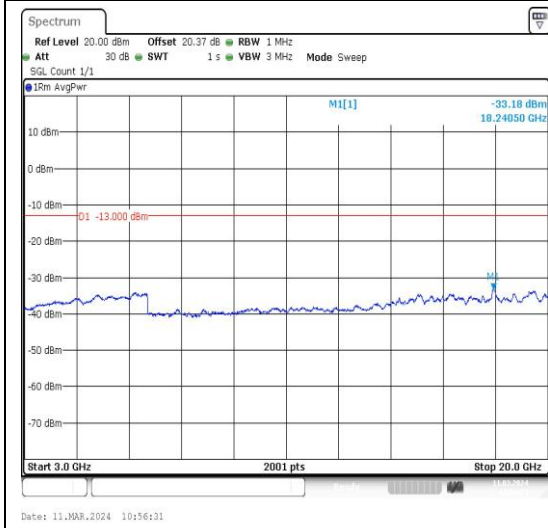

Test Graphs

Band25_10MHz_QPSK_26090_1RB#0_30~1000_30~1000

Band25_10MHz_QPSK_26090_1RB#0_1000~3000_0_1000~3000

Band25_10MHz_QPSK_26090_1RB#0_3000~20000_000_3000~20000

Band25_10MHz_16QAM_26090_1RB#0_0.009~0.15_15_0.009~0.15