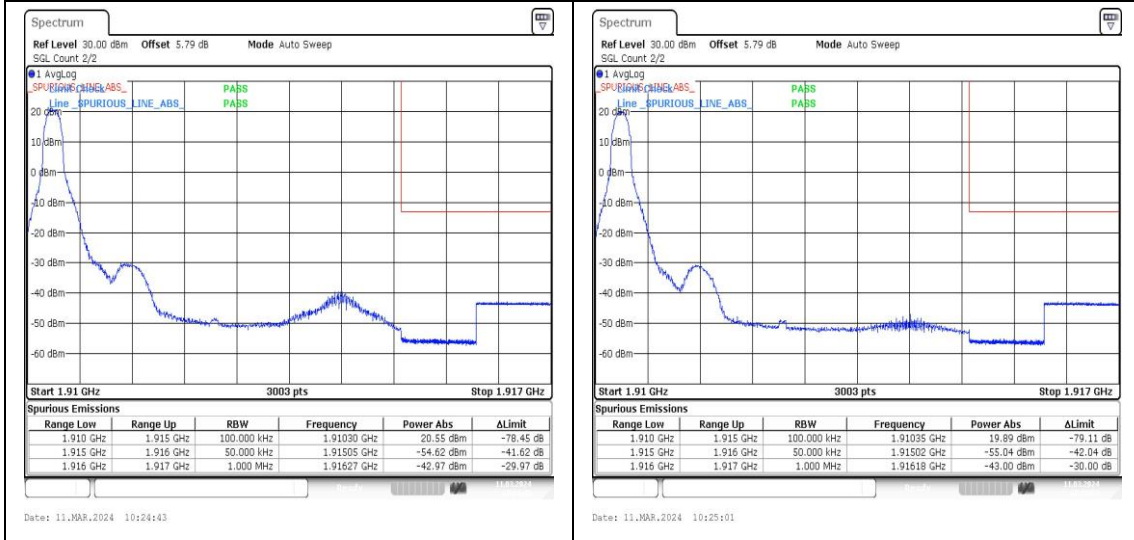

Test Graphs

Band25_5MHz_QPSK_26065_25RB#0 **Band25_5MHz_16QAM_26065_25RB#0**

Band25_5MHz_QPSK_26665_1RB#0 **Band25_5MHz_16QAM_26665_1RB#0**

Band25_5MHz_QPSK_26665_25RB#0 **Band25_5MHz_16QAM_26665_25RB#0**