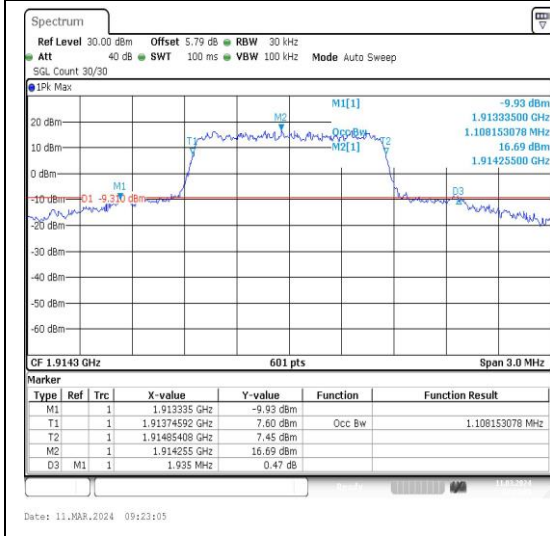

Test Graphs

Band25-1.4MHz-QPSK-26047-6RB#0-PASS **Band25-1.4MHz-16QAM-26047-6RB#0-PASS**

Band25-1.4MHz-QPSK-26365-6RB#0-PASS **Band25-1.4MHz-16QAM-26365-6RB#0-PASS**

Band25-20MHz-QPSK-26140-100RB#0-PASS

Band25-20MHz-16QAM-26140-100RB#0-PASS

Band25-20MHz-QPSK-26365-100RB#0-PASS

Band25-20MHz-16QAM-26365-100RB#0-PASS

Band25-20MHz-QPSK-26590-100RB#0-PASS

Band25-20MHz-16QAM-26590-100RB#0-PASS

Appendix D: Band Edge

Test Result

Band	Bandwidth	Modulation	Channel	RB Configuration	Verdict
Band25	1.4MHz	QPSK	26047	1RB#0	PASS
Band25	1.4MHz	16QAM	26047	1RB#0	PASS
Band25	1.4MHz	QPSK	26047	1RB#5	PASS
Band25	1.4MHz	16QAM	26047	1RB#5	PASS
Band25	1.4MHz	QPSK	26047	6RB#0	PASS
Band25	1.4MHz	16QAM	26047	6RB#0	PASS
Band25	1.4MHz	QPSK	26683	1RB#0	PASS
Band25	1.4MHz	16QAM	26683	1RB#0	PASS
Band25	1.4MHz	QPSK	26683	1RB#5	PASS
Band25	1.4MHz	16QAM	26683	1RB#5	PASS
Band25	1.4MHz	QPSK	26683	6RB#0	PASS
Band25	1.4MHz	16QAM	26683	6RB#0	PASS
Band25	3MHz	QPSK	26055	1RB#0	PASS
Band25	3MHz	16QAM	26055	1RB#0	PASS
Band25	3MHz	QPSK	26055	1RB#14	PASS
Band25	3MHz	16QAM	26055	1RB#14	PASS
Band25	3MHz	QPSK	26055	15RB#0	PASS
Band25	3MHz	16QAM	26055	15RB#0	PASS
Band25	3MHz	QPSK	26675	1RB#0	PASS
Band25	3MHz	16QAM	26675	1RB#0	PASS
Band25	3MHz	16QAM	26675	1RB#14	PASS
Band25	5MHz	QPSK	26065	1RB#0	PASS
Band25	5MHz	16QAM	26065	1RB#0	PASS
Band25	5MHz	QPSK	26065	1RB#24	PASS
Band25	5MHz	16QAM	26065	1RB#24	PASS
Band25	5MHz	QPSK	26065	25RB#0	PASS
Band25	5MHz	16QAM	26065	25RB#0	PASS
Band25	5MHz	QPSK	26665	1RB#0	PASS
Band25	5MHz	16QAM	26665	1RB#0	PASS
Band25	5MHz	QPSK	26665	1RB#24	PASS
Band25	5MHz	16QAM	26665	1RB#24	PASS
Band25	5MHz	16QAM	26665	25RB#0	PASS
Band25	10MHz	QPSK	26090	1RB#0	PASS
Band25	10MHz	16QAM	26090	1RB#0	PASS
Band25	10MHz	QPSK	26090	1RB#49	PASS
Band25	10MHz	16QAM	26090	1RB#49	PASS