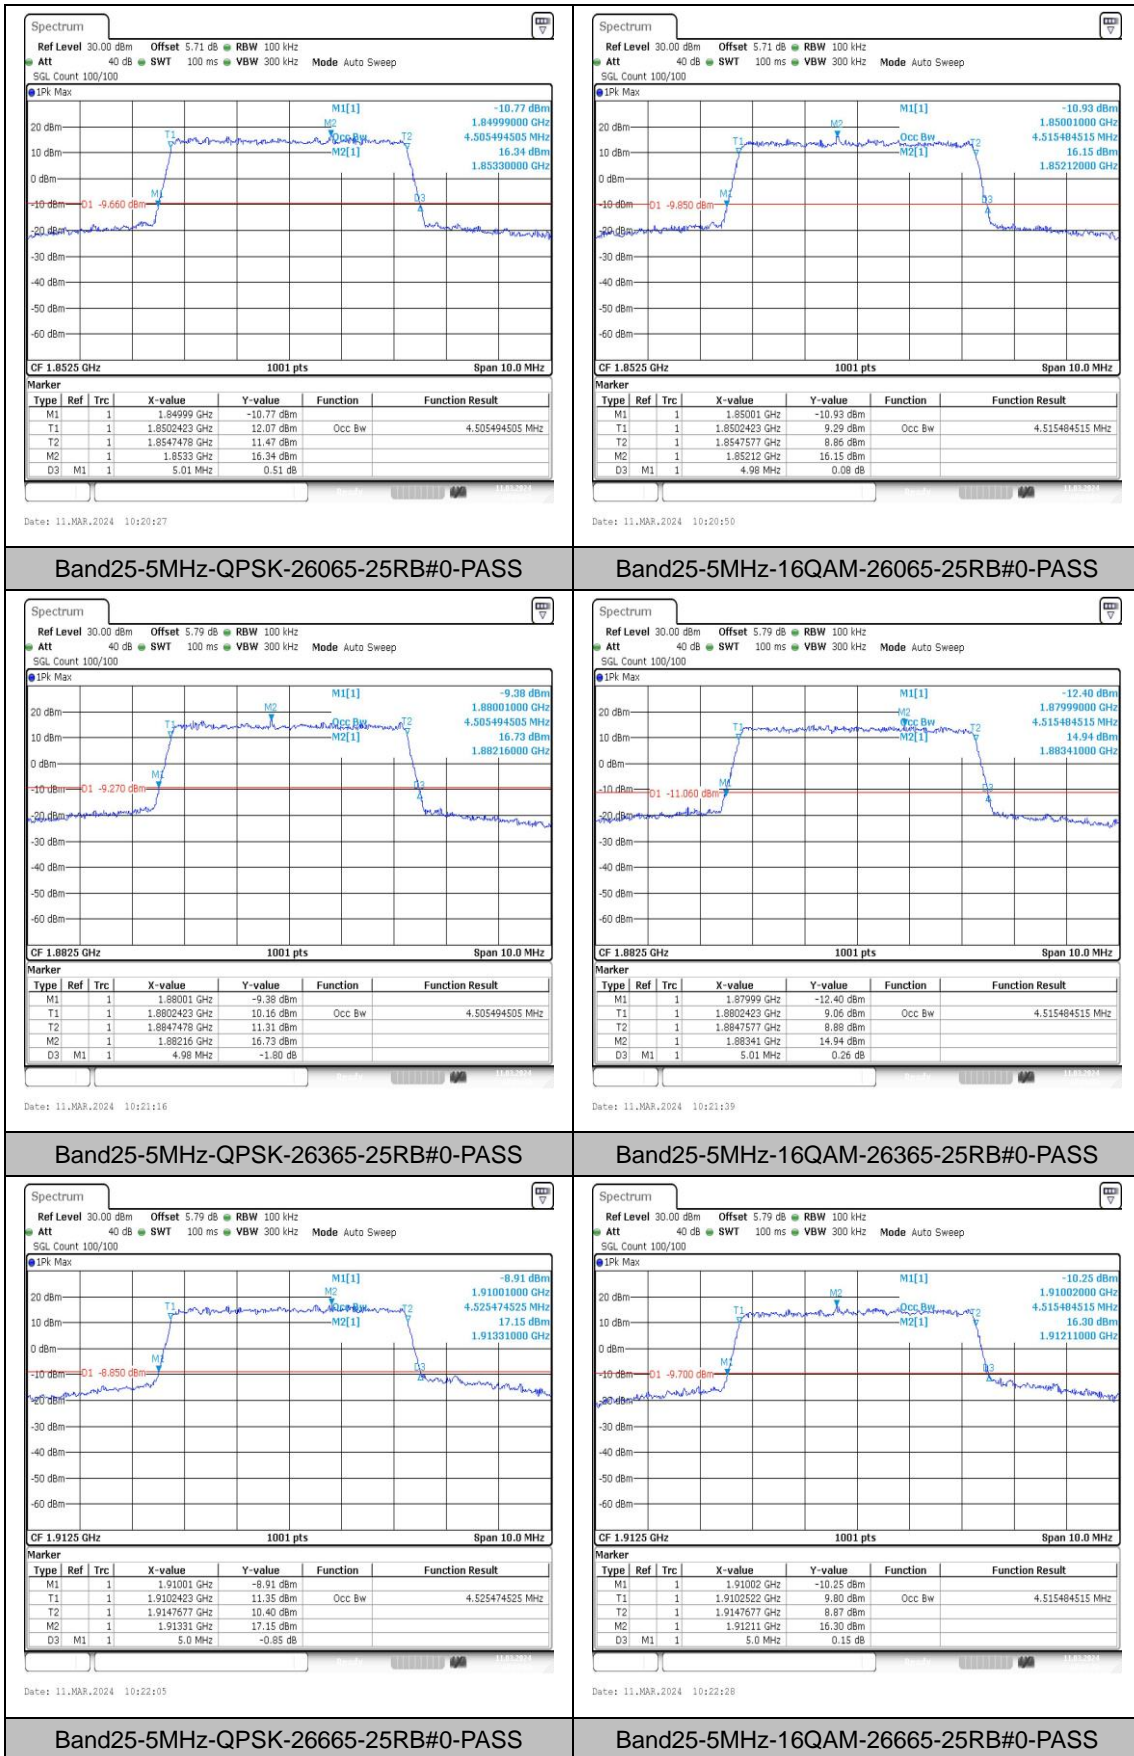

Test Graphs

Band25-1.4MHz-QPSK-26047-6RB#0-PASS **Band25-1.4MHz-16QAM-26047-6RB#0-PASS**

Band25-1.4MHz-QPSK-26365-6RB#0-PASS **Band25-1.4MHz-16QAM-26365-6RB#0-PASS**

Band25-20MHz-QPSK-26140-100RB#0-PASS

Band25-20MHz-16QAM-26140-100RB#0-PASS

Band25-20MHz-QPSK-26365-100RB#0-PASS

Band25-20MHz-16QAM-26365-100RB#0-PASS

Band25-20MHz-QPSK-26590-100RB#0-PASS

Band25-20MHz-16QAM-26590-100RB#0-PASS

Appendix D: Band Edge

Test Result

Band	Bandwidth	Modulation	Channel	RB Configuration	Verdict
Band25	1.4MHz	QPSK	26047	1RB#0	PASS
Band25	1.4MHz	16QAM	26047	1RB#0	PASS
Band25	1.4MHz	QPSK	26047	1RB#5	PASS
Band25	1.4MHz	16QAM	26047	1RB#5	PASS
Band25	1.4MHz	QPSK	26047	6RB#0	PASS
Band25	1.4MHz	16QAM	26047	6RB#0	PASS
Band25	1.4MHz	QPSK	26683	1RB#0	PASS
Band25	1.4MHz	16QAM	26683	1RB#0	PASS
Band25	1.4MHz	QPSK	26683	1RB#5	PASS
Band25	1.4MHz	16QAM	26683	1RB#5	PASS
Band25	1.4MHz	QPSK	26683	6RB#0	PASS
Band25	1.4MHz	16QAM	26683	6RB#0	PASS
Band25	3MHz	QPSK	26055	1RB#0	PASS
Band25	3MHz	16QAM	26055	1RB#0	PASS
Band25	3MHz	QPSK	26055	1RB#14	PASS
Band25	3MHz	16QAM	26055	1RB#14	PASS
Band25	3MHz	QPSK	26055	15RB#0	PASS
Band25	3MHz	16QAM	26055	15RB#0	PASS
Band25	3MHz	QPSK	26675	1RB#0	PASS
Band25	3MHz	16QAM	26675	1RB#0	PASS
Band25	3MHz	16QAM	26675	1RB#14	PASS
Band25	5MHz	QPSK	26065	1RB#0	PASS
Band25	5MHz	16QAM	26065	1RB#0	PASS
Band25	5MHz	QPSK	26065	1RB#24	PASS
Band25	5MHz	16QAM	26065	1RB#24	PASS
Band25	5MHz	QPSK	26065	25RB#0	PASS
Band25	5MHz	16QAM	26065	25RB#0	PASS
Band25	5MHz	QPSK	26665	1RB#0	PASS
Band25	5MHz	16QAM	26665	1RB#0	PASS
Band25	5MHz	QPSK	26665	1RB#24	PASS
Band25	5MHz	16QAM	26665	1RB#24	PASS
Band25	5MHz	16QAM	26665	25RB#0	PASS
Band25	10MHz	QPSK	26090	1RB#0	PASS
Band25	10MHz	16QAM	26090	1RB#0	PASS
Band25	10MHz	QPSK	26090	1RB#49	PASS
Band25	10MHz	16QAM	26090	1RB#49	PASS

Test Graphs

Band25_5MHz_QPSK_26065_25RB#0 **Band25_5MHz_16QAM_26065_25RB#0**

Band25_5MHz_QPSK_26665_1RB#0 **Band25_5MHz_16QAM_26665_1RB#0**

Band25_5MHz_QPSK_26665_25RB#0 **Band25_5MHz_16QAM_26665_25RB#0**