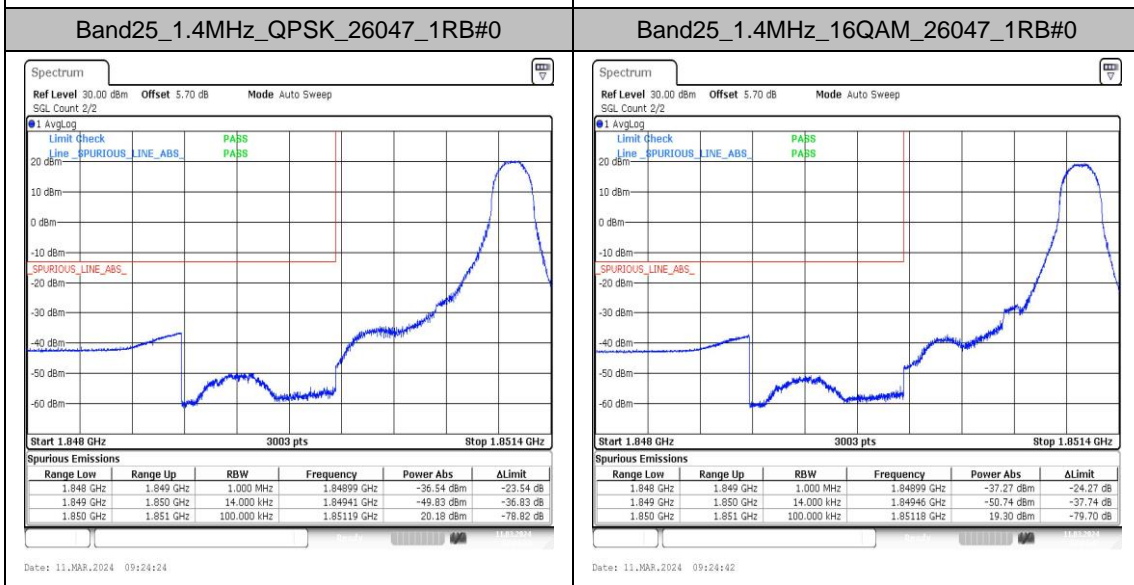

Test Graphs