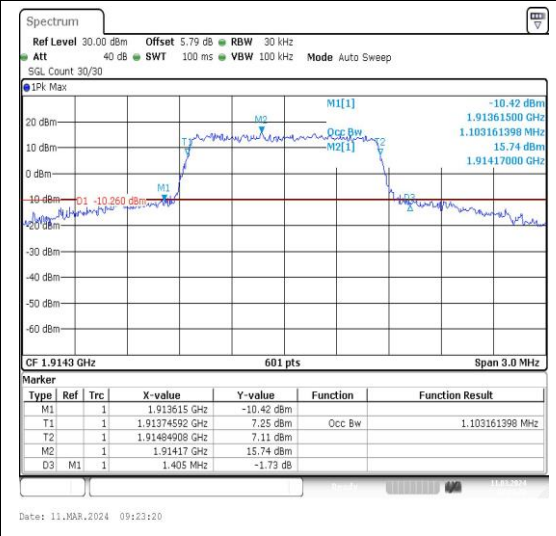

Test Graphs

Band25-1.4MHz-QPSK-26047-6RB#0-PASS **Band25-1.4MHz-16QAM-26047-6RB#0-PASS**

Band25-1.4MHz-QPSK-26365-6RB#0-PASS **Band25-1.4MHz-16QAM-26365-6RB#0-PASS**

Band25-20MHz-QPSK-26140-100RB#0-PASS

Band25-20MHz-16QAM-26140-100RB#0-PASS

Band25-20MHz-QPSK-26365-100RB#0-PASS

Band25-20MHz-16QAM-26365-100RB#0-PASS

Band25-20MHz-QPSK-26590-100RB#0-PASS

Band25-20MHz-16QAM-26590-100RB#0-PASS

Appendix D: Band Edge

Test Result

Band	Bandwidth	Modulation	Channel	RB Configuration	Verdict
Band25	1.4MHz	QPSK	26047	1RB#0	PASS
Band25	1.4MHz	16QAM	26047	1RB#0	PASS
Band25	1.4MHz	QPSK	26047	1RB#5	PASS
Band25	1.4MHz	16QAM	26047	1RB#5	PASS
Band25	1.4MHz	QPSK	26047	6RB#0	PASS
Band25	1.4MHz	16QAM	26047	6RB#0	PASS
Band25	1.4MHz	QPSK	26683	1RB#0	PASS
Band25	1.4MHz	16QAM	26683	1RB#0	PASS
Band25	1.4MHz	QPSK	26683	1RB#5	PASS
Band25	1.4MHz	16QAM	26683	1RB#5	PASS
Band25	1.4MHz	QPSK	26683	6RB#0	PASS
Band25	1.4MHz	16QAM	26683	6RB#0	PASS
Band25	3MHz	QPSK	26055	1RB#0	PASS
Band25	3MHz	16QAM	26055	1RB#0	PASS
Band25	3MHz	QPSK	26055	1RB#14	PASS
Band25	3MHz	16QAM	26055	1RB#14	PASS
Band25	3MHz	QPSK	26055	15RB#0	PASS
Band25	3MHz	16QAM	26055	15RB#0	PASS
Band25	3MHz	QPSK	26675	1RB#0	PASS
Band25	3MHz	16QAM	26675	1RB#0	PASS
Band25	3MHz	16QAM	26675	1RB#14	PASS
Band25	5MHz	QPSK	26065	1RB#0	PASS
Band25	5MHz	16QAM	26065	1RB#0	PASS
Band25	5MHz	QPSK	26065	1RB#24	PASS
Band25	5MHz	16QAM	26065	1RB#24	PASS
Band25	5MHz	QPSK	26065	25RB#0	PASS
Band25	5MHz	16QAM	26065	25RB#0	PASS
Band25	5MHz	QPSK	26665	1RB#0	PASS
Band25	5MHz	16QAM	26665	1RB#0	PASS
Band25	5MHz	QPSK	26665	1RB#24	PASS
Band25	5MHz	16QAM	26665	1RB#24	PASS
Band25	5MHz	16QAM	26665	25RB#0	PASS
Band25	10MHz	QPSK	26090	1RB#0	PASS
Band25	10MHz	16QAM	26090	1RB#0	PASS
Band25	10MHz	QPSK	26090	1RB#49	PASS
Band25	10MHz	16QAM	26090	1RB#49	PASS