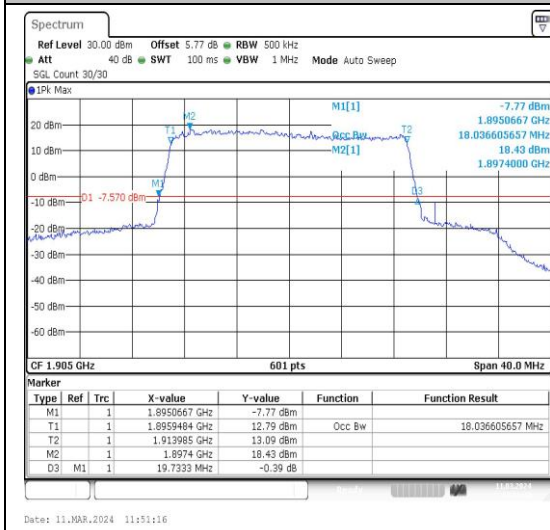

Test Graphs

Band25-1.4MHz-QPSK-26047-6RB#0-PASS **Band25-1.4MHz-16QAM-26047-6RB#0-PASS**

Band25-1.4MHz-QPSK-26365-6RB#0-PASS **Band25-1.4MHz-16QAM-26365-6RB#0-PASS**

Band25-20MHz-QPSK-26140-100RB#0-PASS

Band25-20MHz-16QAM-26140-100RB#0-PASS

Band25-20MHz-QPSK-26365-100RB#0-PASS

Band25-20MHz-16QAM-26365-100RB#0-PASS

Band25-20MHz-QPSK-26590-100RB#0-PASS

Band25-20MHz-16QAM-26590-100RB#0-PASS

Appendix D: Band Edge

Test Result

Band	Bandwidth	Modulation	Channel	RB Configuration	Verdict
Band25	1.4MHz	QPSK	26047	1RB#0	PASS
Band25	1.4MHz	16QAM	26047	1RB#0	PASS
Band25	1.4MHz	QPSK	26047	1RB#5	PASS
Band25	1.4MHz	16QAM	26047	1RB#5	PASS
Band25	1.4MHz	QPSK	26047	6RB#0	PASS
Band25	1.4MHz	16QAM	26047	6RB#0	PASS
Band25	1.4MHz	QPSK	26683	1RB#0	PASS
Band25	1.4MHz	16QAM	26683	1RB#0	PASS
Band25	1.4MHz	QPSK	26683	1RB#5	PASS
Band25	1.4MHz	16QAM	26683	1RB#5	PASS
Band25	1.4MHz	QPSK	26683	6RB#0	PASS
Band25	1.4MHz	16QAM	26683	6RB#0	PASS
Band25	3MHz	QPSK	26055	1RB#0	PASS
Band25	3MHz	16QAM	26055	1RB#0	PASS
Band25	3MHz	QPSK	26055	1RB#14	PASS
Band25	3MHz	16QAM	26055	1RB#14	PASS
Band25	3MHz	QPSK	26055	15RB#0	PASS
Band25	3MHz	16QAM	26055	15RB#0	PASS
Band25	3MHz	QPSK	26675	1RB#0	PASS
Band25	3MHz	16QAM	26675	1RB#0	PASS
Band25	3MHz	16QAM	26675	1RB#14	PASS
Band25	5MHz	QPSK	26065	1RB#0	PASS
Band25	5MHz	16QAM	26065	1RB#0	PASS
Band25	5MHz	QPSK	26065	1RB#24	PASS
Band25	5MHz	16QAM	26065	1RB#24	PASS
Band25	5MHz	QPSK	26065	25RB#0	PASS
Band25	5MHz	16QAM	26065	25RB#0	PASS
Band25	5MHz	QPSK	26665	1RB#0	PASS
Band25	5MHz	16QAM	26665	1RB#0	PASS
Band25	5MHz	QPSK	26665	1RB#24	PASS
Band25	5MHz	16QAM	26665	1RB#24	PASS
Band25	5MHz	16QAM	26665	25RB#0	PASS
Band25	10MHz	QPSK	26090	1RB#0	PASS
Band25	10MHz	16QAM	26090	1RB#0	PASS
Band25	10MHz	QPSK	26090	1RB#49	PASS
Band25	10MHz	16QAM	26090	1RB#49	PASS