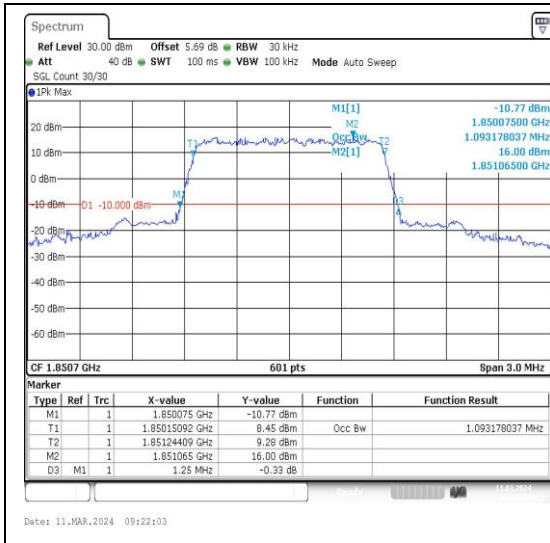

Test Graphs

Band25-1.4MHz-QPSK-26047-6RB#0-PASS **Band25-1.4MHz-16QAM-26047-6RB#0-PASS**

Band25-1.4MHz-QPSK-26365-6RB#0-PASS **Band25-1.4MHz-16QAM-26365-6RB#0-PASS**

Band25-20MHz-QPSK-26140-100RB#0-PASS

Band25-20MHz-16QAM-26140-100RB#0-PASS

Band25-20MHz-QPSK-26365-100RB#0-PASS

Band25-20MHz-16QAM-26365-100RB#0-PASS

Band25-20MHz-QPSK-26590-100RB#0-PASS

Band25-20MHz-16QAM-26590-100RB#0-PASS

Appendix D: Band Edge

Test Result

Band	Bandwidth	Modulation	Channel	RB Configuration	Verdict
Band25	1.4MHz	QPSK	26047	1RB#0	PASS
Band25	1.4MHz	16QAM	26047	1RB#0	PASS
Band25	1.4MHz	QPSK	26047	1RB#5	PASS
Band25	1.4MHz	16QAM	26047	1RB#5	PASS
Band25	1.4MHz	QPSK	26047	6RB#0	PASS
Band25	1.4MHz	16QAM	26047	6RB#0	PASS
Band25	1.4MHz	QPSK	26683	1RB#0	PASS
Band25	1.4MHz	16QAM	26683	1RB#0	PASS
Band25	1.4MHz	QPSK	26683	1RB#5	PASS
Band25	1.4MHz	16QAM	26683	1RB#5	PASS
Band25	1.4MHz	QPSK	26683	6RB#0	PASS
Band25	1.4MHz	16QAM	26683	6RB#0	PASS
Band25	3MHz	QPSK	26055	1RB#0	PASS
Band25	3MHz	16QAM	26055	1RB#0	PASS
Band25	3MHz	QPSK	26055	1RB#14	PASS
Band25	3MHz	16QAM	26055	1RB#14	PASS
Band25	3MHz	QPSK	26055	15RB#0	PASS
Band25	3MHz	16QAM	26055	15RB#0	PASS
Band25	3MHz	QPSK	26675	1RB#0	PASS
Band25	3MHz	16QAM	26675	1RB#0	PASS
Band25	3MHz	16QAM	26675	1RB#14	PASS
Band25	5MHz	QPSK	26065	1RB#0	PASS
Band25	5MHz	16QAM	26065	1RB#0	PASS
Band25	5MHz	QPSK	26065	1RB#24	PASS
Band25	5MHz	16QAM	26065	1RB#24	PASS
Band25	5MHz	QPSK	26065	25RB#0	PASS
Band25	5MHz	16QAM	26065	25RB#0	PASS
Band25	5MHz	QPSK	26665	1RB#0	PASS
Band25	5MHz	16QAM	26665	1RB#0	PASS
Band25	5MHz	QPSK	26665	1RB#24	PASS
Band25	5MHz	16QAM	26665	1RB#24	PASS
Band25	5MHz	16QAM	26665	25RB#0	PASS
Band25	10MHz	QPSK	26090	1RB#0	PASS
Band25	10MHz	16QAM	26090	1RB#0	PASS
Band25	10MHz	QPSK	26090	1RB#49	PASS
Band25	10MHz	16QAM	26090	1RB#49	PASS