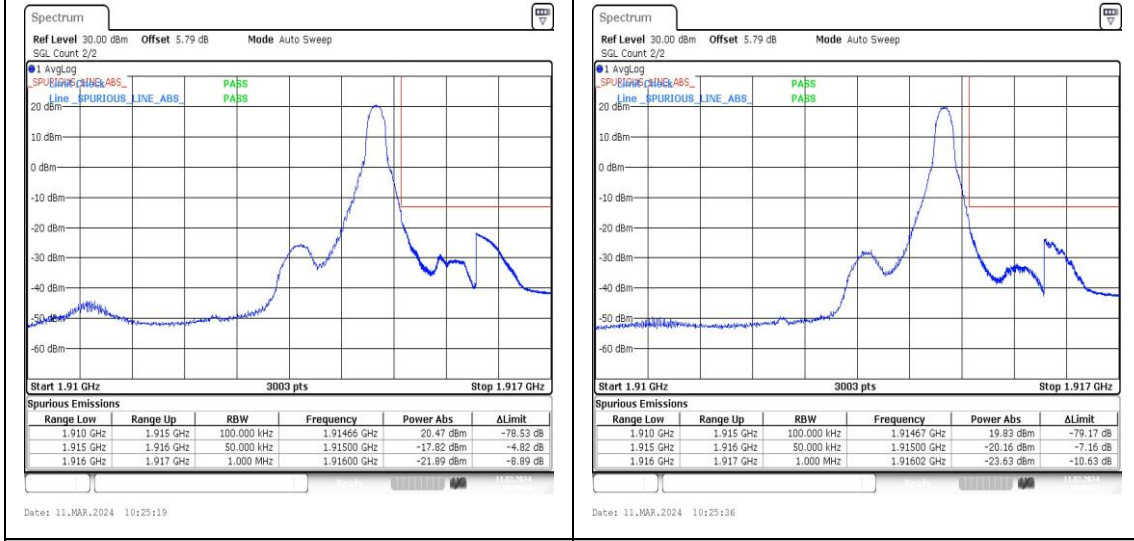

Test Graphs

Band25_5MHz_QPSK_26065_25RB#0 **Band25_5MHz_16QAM_26065_25RB#0**

Band25_5MHz_QPSK_26665_1RB#0 **Band25_5MHz_16QAM_26665_1RB#0**

Band25_5MHz_QPSK_26665_25RB#0 **Band25_5MHz_16QAM_26665_25RB#0**