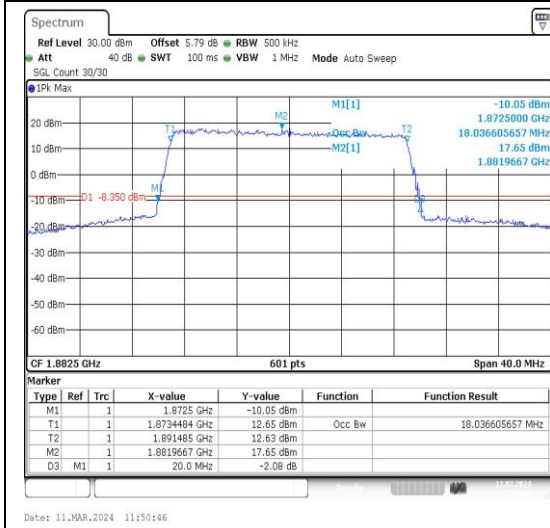

Test Graphs

Band25-1.4MHz-QPSK-26047-6RB#0-PASS **Band25-1.4MHz-16QAM-26047-6RB#0-PASS**

Band25-1.4MHz-QPSK-26365-6RB#0-PASS **Band25-1.4MHz-16QAM-26365-6RB#0-PASS**

Band25-20MHz-QPSK-26140-100RB#0-PASS

Band25-20MHz-16QAM-26140-100RB#0-PASS

Band25-20MHz-QPSK-26365-100RB#0-PASS

Band25-20MHz-16QAM-26365-100RB#0-PASS

Band25-20MHz-QPSK-26590-100RB#0-PASS

Band25-20MHz-16QAM-26590-100RB#0-PASS

Appendix D: Band Edge

Test Result

Band	Bandwidth	Modulation	Channel	RB Configuration	Verdict
Band25	1.4MHz	QPSK	26047	1RB#0	PASS
Band25	1.4MHz	16QAM	26047	1RB#0	PASS
Band25	1.4MHz	QPSK	26047	1RB#5	PASS
Band25	1.4MHz	16QAM	26047	1RB#5	PASS
Band25	1.4MHz	QPSK	26047	6RB#0	PASS
Band25	1.4MHz	16QAM	26047	6RB#0	PASS
Band25	1.4MHz	QPSK	26683	1RB#0	PASS
Band25	1.4MHz	16QAM	26683	1RB#0	PASS
Band25	1.4MHz	QPSK	26683	1RB#5	PASS
Band25	1.4MHz	16QAM	26683	1RB#5	PASS
Band25	1.4MHz	QPSK	26683	6RB#0	PASS
Band25	1.4MHz	16QAM	26683	6RB#0	PASS
Band25	3MHz	QPSK	26055	1RB#0	PASS
Band25	3MHz	16QAM	26055	1RB#0	PASS
Band25	3MHz	QPSK	26055	1RB#14	PASS
Band25	3MHz	16QAM	26055	1RB#14	PASS
Band25	3MHz	QPSK	26055	15RB#0	PASS
Band25	3MHz	16QAM	26055	15RB#0	PASS
Band25	3MHz	QPSK	26675	1RB#0	PASS
Band25	3MHz	16QAM	26675	1RB#0	PASS
Band25	3MHz	16QAM	26675	1RB#14	PASS
Band25	5MHz	QPSK	26065	1RB#0	PASS
Band25	5MHz	16QAM	26065	1RB#0	PASS
Band25	5MHz	QPSK	26065	1RB#24	PASS
Band25	5MHz	16QAM	26065	1RB#24	PASS
Band25	5MHz	QPSK	26065	25RB#0	PASS
Band25	5MHz	16QAM	26065	25RB#0	PASS
Band25	5MHz	QPSK	26665	1RB#0	PASS
Band25	5MHz	16QAM	26665	1RB#0	PASS
Band25	5MHz	QPSK	26665	1RB#24	PASS
Band25	5MHz	16QAM	26665	1RB#24	PASS
Band25	5MHz	16QAM	26665	25RB#0	PASS
Band25	10MHz	QPSK	26090	1RB#0	PASS
Band25	10MHz	16QAM	26090	1RB#0	PASS
Band25	10MHz	QPSK	26090	1RB#49	PASS
Band25	10MHz	16QAM	26090	1RB#49	PASS