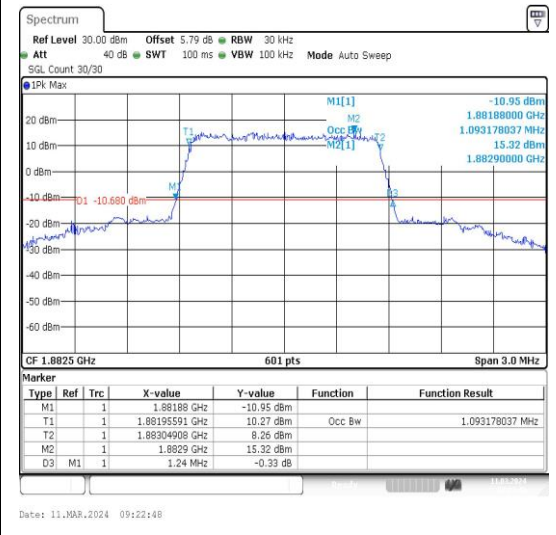

Test Graphs

Band25-1.4MHz-QPSK-26047-6RB#0-PASS **Band25-1.4MHz-16QAM-26047-6RB#0-PASS**

Band25-1.4MHz-QPSK-26365-6RB#0-PASS **Band25-1.4MHz-16QAM-26365-6RB#0-PASS**

Band25-20MHz-QPSK-26140-100RB#0-PASS

Band25-20MHz-16QAM-26140-100RB#0-PASS

Band25-20MHz-QPSK-26365-100RB#0-PASS

Band25-20MHz-16QAM-26365-100RB#0-PASS

Band25-20MHz-QPSK-26590-100RB#0-PASS

Band25-20MHz-16QAM-26590-100RB#0-PASS

Appendix D: Band Edge

Test Result

Band	Bandwidth	Modulation	Channel	RB Configuration	Verdict
Band25	1.4MHz	QPSK	26047	1RB#0	PASS
Band25	1.4MHz	16QAM	26047	1RB#0	PASS
Band25	1.4MHz	QPSK	26047	1RB#5	PASS
Band25	1.4MHz	16QAM	26047	1RB#5	PASS
Band25	1.4MHz	QPSK	26047	6RB#0	PASS
Band25	1.4MHz	16QAM	26047	6RB#0	PASS
Band25	1.4MHz	QPSK	26683	1RB#0	PASS
Band25	1.4MHz	16QAM	26683	1RB#0	PASS
Band25	1.4MHz	QPSK	26683	1RB#5	PASS
Band25	1.4MHz	16QAM	26683	1RB#5	PASS
Band25	1.4MHz	QPSK	26683	6RB#0	PASS
Band25	1.4MHz	16QAM	26683	6RB#0	PASS
Band25	3MHz	QPSK	26055	1RB#0	PASS
Band25	3MHz	16QAM	26055	1RB#0	PASS
Band25	3MHz	QPSK	26055	1RB#14	PASS
Band25	3MHz	16QAM	26055	1RB#14	PASS
Band25	3MHz	QPSK	26055	15RB#0	PASS
Band25	3MHz	16QAM	26055	15RB#0	PASS
Band25	3MHz	QPSK	26675	1RB#0	PASS
Band25	3MHz	16QAM	26675	1RB#0	PASS
Band25	3MHz	16QAM	26675	1RB#14	PASS
Band25	5MHz	QPSK	26065	1RB#0	PASS
Band25	5MHz	16QAM	26065	1RB#0	PASS
Band25	5MHz	QPSK	26065	1RB#24	PASS
Band25	5MHz	16QAM	26065	1RB#24	PASS
Band25	5MHz	QPSK	26065	25RB#0	PASS
Band25	5MHz	16QAM	26065	25RB#0	PASS
Band25	5MHz	QPSK	26665	1RB#0	PASS
Band25	5MHz	16QAM	26665	1RB#0	PASS
Band25	5MHz	QPSK	26665	1RB#24	PASS
Band25	5MHz	16QAM	26665	1RB#24	PASS
Band25	5MHz	16QAM	26665	25RB#0	PASS
Band25	10MHz	QPSK	26090	1RB#0	PASS
Band25	10MHz	16QAM	26090	1RB#0	PASS
Band25	10MHz	QPSK	26090	1RB#49	PASS
Band25	10MHz	16QAM	26090	1RB#49	PASS