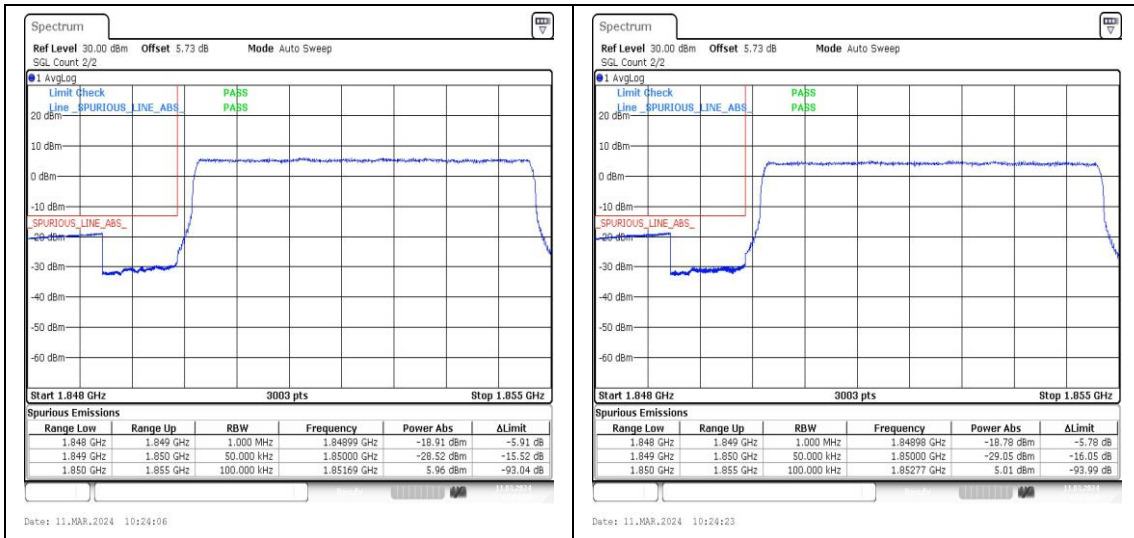

Band25	10MHz	QPSK	26090	50RB#0	PASS
Band25	10MHz	16QAM	26090	50RB#0	PASS
Band25	10MHz	QPSK	26640	1RB#0	PASS
Band25	10MHz	16QAM	26640	1RB#0	PASS
Band25	10MHz	QPSK	26640	1RB#49	PASS
Band25	10MHz	16QAM	26640	1RB#49	PASS
Band25	10MHz	QPSK	26640	50RB#0	PASS
Band25	10MHz	16QAM	26640	50RB#0	PASS
Band25	15MHz	QPSK	26115	1RB#0	PASS
Band25	15MHz	16QAM	26115	1RB#0	PASS
Band25	15MHz	QPSK	26115	1RB#74	PASS
Band25	15MHz	16QAM	26115	1RB#74	PASS
Band25	15MHz	QPSK	26115	75RB#0	PASS
Band25	15MHz	16QAM	26115	75RB#0	PASS
Band25	15MHz	QPSK	26615	1RB#0	PASS
Band25	15MHz	16QAM	26615	1RB#0	PASS
Band25	15MHz	QPSK	26615	1RB#74	PASS
Band25	15MHz	16QAM	26615	1RB#74	PASS
Band25	15MHz	QPSK	26615	75RB#0	PASS
Band25	15MHz	16QAM	26615	75RB#0	PASS
Band25	20MHz	QPSK	26140	1RB#0	PASS
Band25	20MHz	16QAM	26140	1RB#0	PASS
Band25	20MHz	QPSK	26140	1RB#99	PASS
Band25	20MHz	16QAM	26140	1RB#99	PASS
Band25	20MHz	QPSK	26140	100RB#0	PASS
Band25	20MHz	16QAM	26140	100RB#0	PASS
Band25	20MHz	QPSK	26590	1RB#0	PASS
Band25	20MHz	16QAM	26590	1RB#0	PASS
Band25	20MHz	QPSK	26590	1RB#99	PASS
Band25	20MHz	16QAM	26590	1RB#99	PASS
Band25	20MHz	QPSK	26590	100RB#0	PASS
Band25	20MHz	16QAM	26590	100RB#0	PASS

Test Graphs

Band25_5MHz_QPSK_26065_25RB#0 **Band25_5MHz_16QAM_26065_25RB#0**

Band25_5MHz_QPSK_26665_1RB#0 **Band25_5MHz_16QAM_26665_1RB#0**

Band25_5MHz_QPSK_26665_25RB#0 **Band25_5MHz_16QAM_26665_25RB#0**