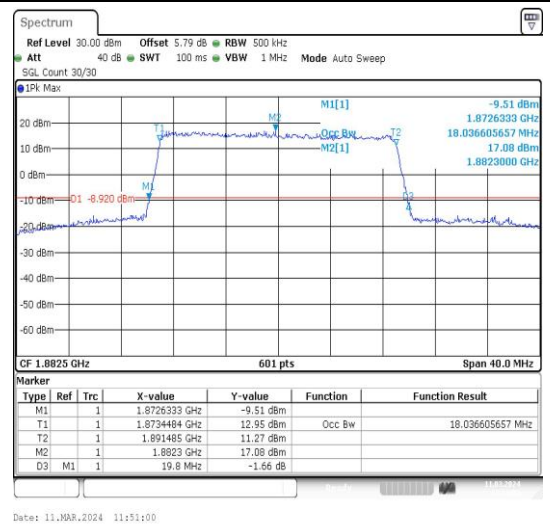

Test Graphs

Band25-1.4MHz-QPSK-26047-6RB#0-PASS **Band25-1.4MHz-16QAM-26047-6RB#0-PASS**

Band25-1.4MHz-QPSK-26365-6RB#0-PASS **Band25-1.4MHz-16QAM-26365-6RB#0-PASS**

Band25-20MHz-QPSK-26140-100RB#0-PASS

Band25-20MHz-16QAM-26140-100RB#0-PASS

Band25-20MHz-QPSK-26365-100RB#0-PASS

Band25-20MHz-16QAM-26365-100RB#0-PASS

Band25-20MHz-QPSK-26590-100RB#0-PASS

Band25-20MHz-16QAM-26590-100RB#0-PASS

Appendix D: Band Edge

Test Result

Band	Bandwidth	Modulation	Channel	RB Configuration	Verdict
Band25	1.4MHz	QPSK	26047	1RB#0	PASS
Band25	1.4MHz	16QAM	26047	1RB#0	PASS
Band25	1.4MHz	QPSK	26047	1RB#5	PASS
Band25	1.4MHz	16QAM	26047	1RB#5	PASS
Band25	1.4MHz	QPSK	26047	6RB#0	PASS
Band25	1.4MHz	16QAM	26047	6RB#0	PASS
Band25	1.4MHz	QPSK	26683	1RB#0	PASS
Band25	1.4MHz	16QAM	26683	1RB#0	PASS
Band25	1.4MHz	QPSK	26683	1RB#5	PASS
Band25	1.4MHz	16QAM	26683	1RB#5	PASS
Band25	1.4MHz	QPSK	26683	6RB#0	PASS
Band25	1.4MHz	16QAM	26683	6RB#0	PASS
Band25	3MHz	QPSK	26055	1RB#0	PASS
Band25	3MHz	16QAM	26055	1RB#0	PASS
Band25	3MHz	QPSK	26055	1RB#14	PASS
Band25	3MHz	16QAM	26055	1RB#14	PASS
Band25	3MHz	QPSK	26055	15RB#0	PASS
Band25	3MHz	16QAM	26055	15RB#0	PASS
Band25	3MHz	QPSK	26675	1RB#0	PASS
Band25	3MHz	16QAM	26675	1RB#0	PASS
Band25	3MHz	16QAM	26675	1RB#14	PASS
Band25	5MHz	QPSK	26065	1RB#0	PASS
Band25	5MHz	16QAM	26065	1RB#0	PASS
Band25	5MHz	QPSK	26065	1RB#24	PASS
Band25	5MHz	16QAM	26065	1RB#24	PASS
Band25	5MHz	QPSK	26065	25RB#0	PASS
Band25	5MHz	16QAM	26065	25RB#0	PASS
Band25	5MHz	QPSK	26665	1RB#0	PASS
Band25	5MHz	16QAM	26665	1RB#0	PASS
Band25	5MHz	QPSK	26665	1RB#24	PASS
Band25	5MHz	16QAM	26665	1RB#24	PASS
Band25	5MHz	16QAM	26665	25RB#0	PASS
Band25	10MHz	QPSK	26090	1RB#0	PASS
Band25	10MHz	16QAM	26090	1RB#0	PASS
Band25	10MHz	QPSK	26090	1RB#49	PASS
Band25	10MHz	16QAM	26090	1RB#49	PASS