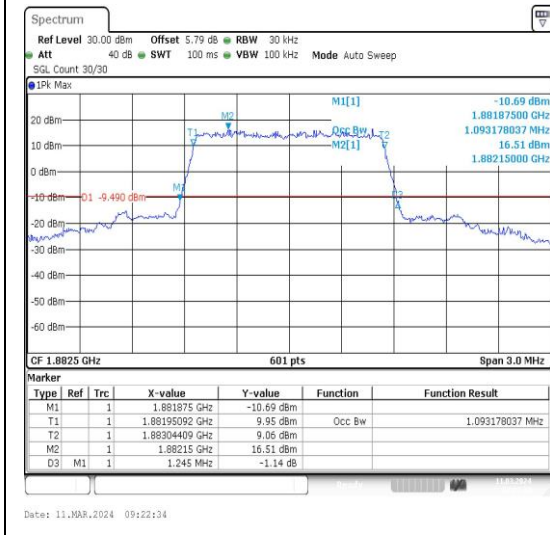

Test Graphs

Band25-1.4MHz-QPSK-26047-6RB#0-PASS **Band25-1.4MHz-16QAM-26047-6RB#0-PASS**

Band25-1.4MHz-QPSK-26365-6RB#0-PASS **Band25-1.4MHz-16QAM-26365-6RB#0-PASS**

Band25-20MHz-QPSK-26140-100RB#0-PASS

Band25-20MHz-16QAM-26140-100RB#0-PASS

Band25-20MHz-QPSK-26365-100RB#0-PASS

Band25-20MHz-16QAM-26365-100RB#0-PASS

Band25-20MHz-QPSK-26590-100RB#0-PASS

Band25-20MHz-16QAM-26590-100RB#0-PASS

Appendix D: Band Edge

Test Result

Band	Bandwidth	Modulation	Channel	RB Configuration	Verdict
Band25	1.4MHz	QPSK	26047	1RB#0	PASS
Band25	1.4MHz	16QAM	26047	1RB#0	PASS
Band25	1.4MHz	QPSK	26047	1RB#5	PASS
Band25	1.4MHz	16QAM	26047	1RB#5	PASS
Band25	1.4MHz	QPSK	26047	6RB#0	PASS
Band25	1.4MHz	16QAM	26047	6RB#0	PASS
Band25	1.4MHz	QPSK	26683	1RB#0	PASS
Band25	1.4MHz	16QAM	26683	1RB#0	PASS
Band25	1.4MHz	QPSK	26683	1RB#5	PASS
Band25	1.4MHz	16QAM	26683	1RB#5	PASS
Band25	1.4MHz	QPSK	26683	6RB#0	PASS
Band25	1.4MHz	16QAM	26683	6RB#0	PASS
Band25	3MHz	QPSK	26055	1RB#0	PASS
Band25	3MHz	16QAM	26055	1RB#0	PASS
Band25	3MHz	QPSK	26055	1RB#14	PASS
Band25	3MHz	16QAM	26055	1RB#14	PASS
Band25	3MHz	QPSK	26055	15RB#0	PASS
Band25	3MHz	16QAM	26055	15RB#0	PASS
Band25	3MHz	QPSK	26675	1RB#0	PASS
Band25	3MHz	16QAM	26675	1RB#0	PASS
Band25	3MHz	16QAM	26675	1RB#14	PASS
Band25	5MHz	QPSK	26065	1RB#0	PASS
Band25	5MHz	16QAM	26065	1RB#0	PASS
Band25	5MHz	QPSK	26065	1RB#24	PASS
Band25	5MHz	16QAM	26065	1RB#24	PASS
Band25	5MHz	QPSK	26065	25RB#0	PASS
Band25	5MHz	16QAM	26065	25RB#0	PASS
Band25	5MHz	QPSK	26665	1RB#0	PASS
Band25	5MHz	16QAM	26665	1RB#0	PASS
Band25	5MHz	QPSK	26665	1RB#24	PASS
Band25	5MHz	16QAM	26665	1RB#24	PASS
Band25	5MHz	16QAM	26665	25RB#0	PASS
Band25	10MHz	QPSK	26090	1RB#0	PASS
Band25	10MHz	16QAM	26090	1RB#0	PASS
Band25	10MHz	QPSK	26090	1RB#49	PASS
Band25	10MHz	16QAM	26090	1RB#49	PASS