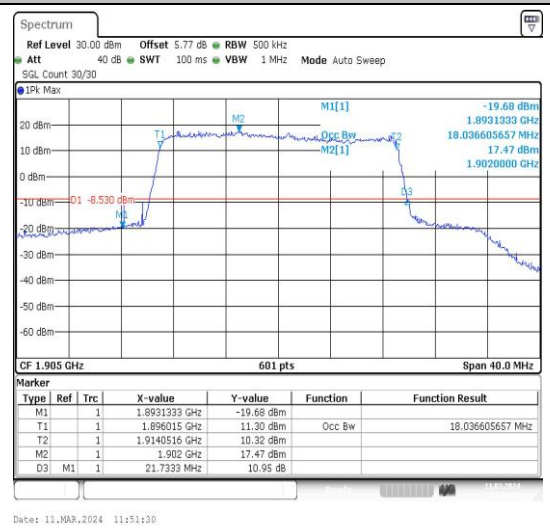

Test Graphs

Band25-1.4MHz-QPSK-26047-6RB#0-PASS **Band25-1.4MHz-16QAM-26047-6RB#0-PASS**

Band25-1.4MHz-QPSK-26365-6RB#0-PASS **Band25-1.4MHz-16QAM-26365-6RB#0-PASS**

Band25-20MHz-QPSK-26140-100RB#0-PASS

Band25-20MHz-16QAM-26140-100RB#0-PASS

Band25-20MHz-QPSK-26365-100RB#0-PASS

Band25-20MHz-16QAM-26365-100RB#0-PASS

Band25-20MHz-QPSK-26590-100RB#0-PASS

Band25-20MHz-16QAM-26590-100RB#0-PASS

Appendix D: Band Edge

Test Result

Band	Bandwidth	Modulation	Channel	RB Configuration	Verdict
Band25	1.4MHz	QPSK	26047	1RB#0	PASS
Band25	1.4MHz	16QAM	26047	1RB#0	PASS
Band25	1.4MHz	QPSK	26047	1RB#5	PASS
Band25	1.4MHz	16QAM	26047	1RB#5	PASS
Band25	1.4MHz	QPSK	26047	6RB#0	PASS
Band25	1.4MHz	16QAM	26047	6RB#0	PASS
Band25	1.4MHz	QPSK	26683	1RB#0	PASS
Band25	1.4MHz	16QAM	26683	1RB#0	PASS
Band25	1.4MHz	QPSK	26683	1RB#5	PASS
Band25	1.4MHz	16QAM	26683	1RB#5	PASS
Band25	1.4MHz	QPSK	26683	6RB#0	PASS
Band25	1.4MHz	16QAM	26683	6RB#0	PASS
Band25	3MHz	QPSK	26055	1RB#0	PASS
Band25	3MHz	16QAM	26055	1RB#0	PASS
Band25	3MHz	QPSK	26055	1RB#14	PASS
Band25	3MHz	16QAM	26055	1RB#14	PASS
Band25	3MHz	QPSK	26055	15RB#0	PASS
Band25	3MHz	16QAM	26055	15RB#0	PASS
Band25	3MHz	QPSK	26675	1RB#0	PASS
Band25	3MHz	16QAM	26675	1RB#0	PASS
Band25	3MHz	16QAM	26675	1RB#14	PASS
Band25	5MHz	QPSK	26065	1RB#0	PASS
Band25	5MHz	16QAM	26065	1RB#0	PASS
Band25	5MHz	QPSK	26065	1RB#24	PASS
Band25	5MHz	16QAM	26065	1RB#24	PASS
Band25	5MHz	QPSK	26065	25RB#0	PASS
Band25	5MHz	16QAM	26065	25RB#0	PASS
Band25	5MHz	QPSK	26665	1RB#0	PASS
Band25	5MHz	16QAM	26665	1RB#0	PASS
Band25	5MHz	QPSK	26665	1RB#24	PASS
Band25	5MHz	16QAM	26665	1RB#24	PASS
Band25	5MHz	16QAM	26665	25RB#0	PASS
Band25	10MHz	QPSK	26090	1RB#0	PASS
Band25	10MHz	16QAM	26090	1RB#0	PASS
Band25	10MHz	QPSK	26090	1RB#49	PASS
Band25	10MHz	16QAM	26090	1RB#49	PASS