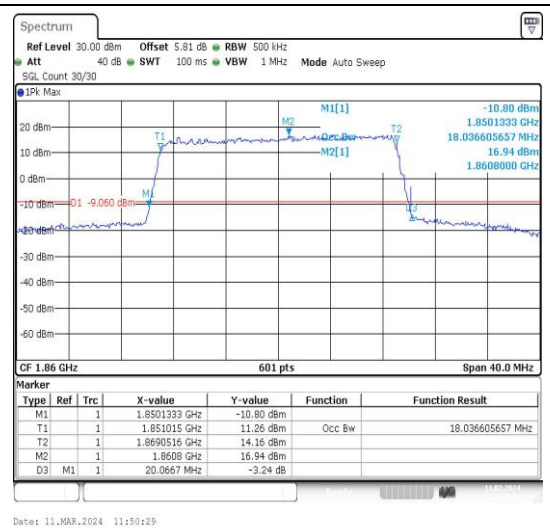

Test Graphs

Band25-1.4MHz-QPSK-26047-6RB#0-PASS **Band25-1.4MHz-16QAM-26047-6RB#0-PASS**

Band25-1.4MHz-QPSK-26365-6RB#0-PASS **Band25-1.4MHz-16QAM-26365-6RB#0-PASS**

Band25-20MHz-QPSK-26140-100RB#0-PASS

Band25-20MHz-16QAM-26140-100RB#0-PASS

Band25-20MHz-QPSK-26365-100RB#0-PASS

Band25-20MHz-16QAM-26365-100RB#0-PASS

Band25-20MHz-QPSK-26590-100RB#0-PASS

Band25-20MHz-16QAM-26590-100RB#0-PASS

Appendix D: Band Edge

Test Result

Band	Bandwidth	Modulation	Channel	RB Configuration	Verdict
Band25	1.4MHz	QPSK	26047	1RB#0	PASS
Band25	1.4MHz	16QAM	26047	1RB#0	PASS
Band25	1.4MHz	QPSK	26047	1RB#5	PASS
Band25	1.4MHz	16QAM	26047	1RB#5	PASS
Band25	1.4MHz	QPSK	26047	6RB#0	PASS
Band25	1.4MHz	16QAM	26047	6RB#0	PASS
Band25	1.4MHz	QPSK	26683	1RB#0	PASS
Band25	1.4MHz	16QAM	26683	1RB#0	PASS
Band25	1.4MHz	QPSK	26683	1RB#5	PASS
Band25	1.4MHz	16QAM	26683	1RB#5	PASS
Band25	1.4MHz	QPSK	26683	6RB#0	PASS
Band25	1.4MHz	16QAM	26683	6RB#0	PASS
Band25	3MHz	QPSK	26055	1RB#0	PASS
Band25	3MHz	16QAM	26055	1RB#0	PASS
Band25	3MHz	QPSK	26055	1RB#14	PASS
Band25	3MHz	16QAM	26055	1RB#14	PASS
Band25	3MHz	QPSK	26055	15RB#0	PASS
Band25	3MHz	16QAM	26055	15RB#0	PASS
Band25	3MHz	QPSK	26675	1RB#0	PASS
Band25	3MHz	16QAM	26675	1RB#0	PASS
Band25	3MHz	16QAM	26675	1RB#14	PASS
Band25	5MHz	QPSK	26065	1RB#0	PASS
Band25	5MHz	16QAM	26065	1RB#0	PASS
Band25	5MHz	QPSK	26065	1RB#24	PASS
Band25	5MHz	16QAM	26065	1RB#24	PASS
Band25	5MHz	QPSK	26065	25RB#0	PASS
Band25	5MHz	16QAM	26065	25RB#0	PASS
Band25	5MHz	QPSK	26665	1RB#0	PASS
Band25	5MHz	16QAM	26665	1RB#0	PASS
Band25	5MHz	QPSK	26665	1RB#24	PASS
Band25	5MHz	16QAM	26665	1RB#24	PASS
Band25	5MHz	16QAM	26665	25RB#0	PASS
Band25	10MHz	QPSK	26090	1RB#0	PASS
Band25	10MHz	16QAM	26090	1RB#0	PASS
Band25	10MHz	QPSK	26090	1RB#49	PASS
Band25	10MHz	16QAM	26090	1RB#49	PASS