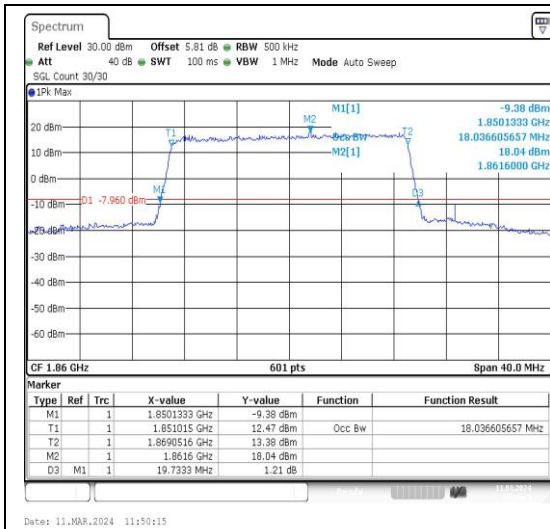

Test Graphs

Band25-1.4MHz-QPSK-26047-6RB#0-PASS **Band25-1.4MHz-16QAM-26047-6RB#0-PASS**

Band25-1.4MHz-QPSK-26365-6RB#0-PASS **Band25-1.4MHz-16QAM-26365-6RB#0-PASS**

Band25-20MHz-QPSK-26140-100RB#0-PASS

Band25-20MHz-16QAM-26140-100RB#0-PASS

Band25-20MHz-QPSK-26365-100RB#0-PASS

Band25-20MHz-16QAM-26365-100RB#0-PASS

Band25-20MHz-QPSK-26590-100RB#0-PASS

Band25-20MHz-16QAM-26590-100RB#0-PASS

Appendix D: Band Edge

Test Result

Band	Bandwidth	Modulation	Channel	RB Configuration	Verdict
Band25	1.4MHz	QPSK	26047	1RB#0	PASS
Band25	1.4MHz	16QAM	26047	1RB#0	PASS
Band25	1.4MHz	QPSK	26047	1RB#5	PASS
Band25	1.4MHz	16QAM	26047	1RB#5	PASS
Band25	1.4MHz	QPSK	26047	6RB#0	PASS
Band25	1.4MHz	16QAM	26047	6RB#0	PASS
Band25	1.4MHz	QPSK	26683	1RB#0	PASS
Band25	1.4MHz	16QAM	26683	1RB#0	PASS
Band25	1.4MHz	QPSK	26683	1RB#5	PASS
Band25	1.4MHz	16QAM	26683	1RB#5	PASS
Band25	1.4MHz	QPSK	26683	6RB#0	PASS
Band25	1.4MHz	16QAM	26683	6RB#0	PASS
Band25	3MHz	QPSK	26055	1RB#0	PASS
Band25	3MHz	16QAM	26055	1RB#0	PASS
Band25	3MHz	QPSK	26055	1RB#14	PASS
Band25	3MHz	16QAM	26055	1RB#14	PASS
Band25	3MHz	QPSK	26055	15RB#0	PASS
Band25	3MHz	16QAM	26055	15RB#0	PASS
Band25	3MHz	QPSK	26675	1RB#0	PASS
Band25	3MHz	16QAM	26675	1RB#0	PASS
Band25	3MHz	16QAM	26675	1RB#14	PASS
Band25	5MHz	QPSK	26065	1RB#0	PASS
Band25	5MHz	16QAM	26065	1RB#0	PASS
Band25	5MHz	QPSK	26065	1RB#24	PASS
Band25	5MHz	16QAM	26065	1RB#24	PASS
Band25	5MHz	QPSK	26065	25RB#0	PASS
Band25	5MHz	16QAM	26065	25RB#0	PASS
Band25	5MHz	QPSK	26665	1RB#0	PASS
Band25	5MHz	16QAM	26665	1RB#0	PASS
Band25	5MHz	QPSK	26665	1RB#24	PASS
Band25	5MHz	16QAM	26665	1RB#24	PASS
Band25	5MHz	16QAM	26665	25RB#0	PASS
Band25	10MHz	QPSK	26090	1RB#0	PASS
Band25	10MHz	16QAM	26090	1RB#0	PASS
Band25	10MHz	QPSK	26090	1RB#49	PASS
Band25	10MHz	16QAM	26090	1RB#49	PASS