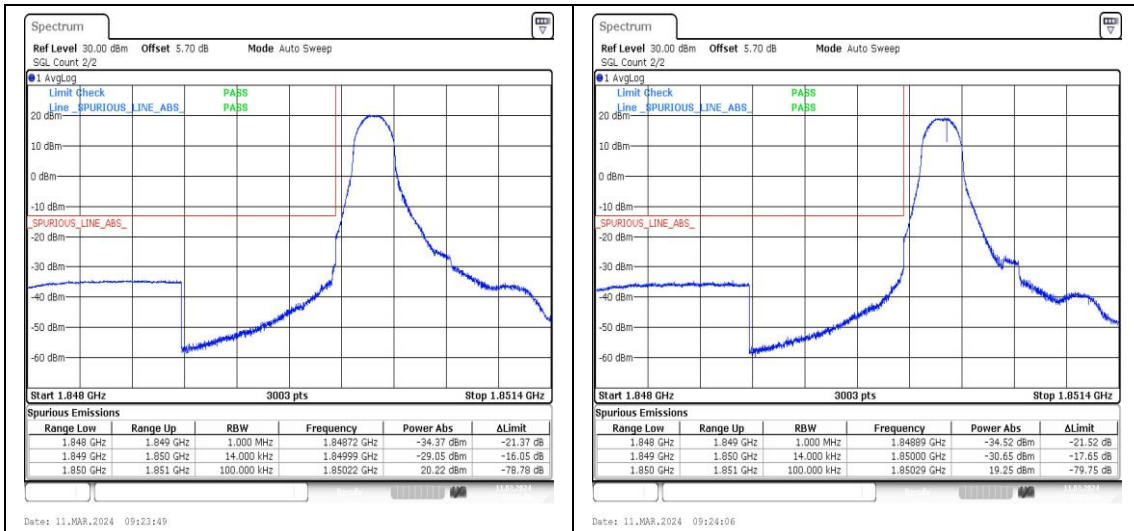

Test Graphs