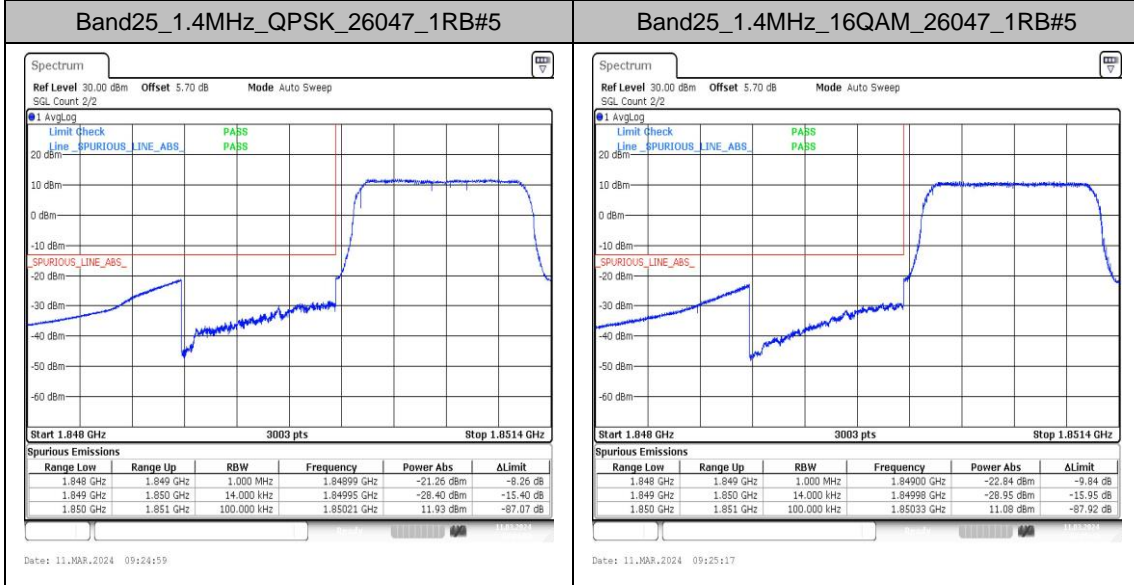

Test Graphs