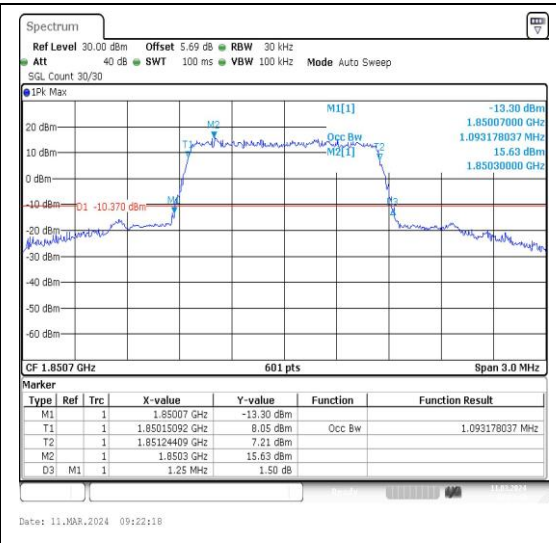

Test Graphs

Band25-1.4MHz-QPSK-26047-6RB#0-PASS **Band25-1.4MHz-16QAM-26047-6RB#0-PASS**

Band25-1.4MHz-QPSK-26365-6RB#0-PASS **Band25-1.4MHz-16QAM-26365-6RB#0-PASS**

Band25-20MHz-QPSK-26140-100RB#0-PASS

Band25-20MHz-16QAM-26140-100RB#0-PASS

Band25-20MHz-QPSK-26365-100RB#0-PASS

Band25-20MHz-16QAM-26365-100RB#0-PASS

Band25-20MHz-QPSK-26590-100RB#0-PASS

Band25-20MHz-16QAM-26590-100RB#0-PASS

Appendix D: Band Edge

Test Result

Band	Bandwidth	Modulation	Channel	RB Configuration	Verdict
Band25	1.4MHz	QPSK	26047	1RB#0	PASS
Band25	1.4MHz	16QAM	26047	1RB#0	PASS
Band25	1.4MHz	QPSK	26047	1RB#5	PASS
Band25	1.4MHz	16QAM	26047	1RB#5	PASS
Band25	1.4MHz	QPSK	26047	6RB#0	PASS
Band25	1.4MHz	16QAM	26047	6RB#0	PASS
Band25	1.4MHz	QPSK	26683	1RB#0	PASS
Band25	1.4MHz	16QAM	26683	1RB#0	PASS
Band25	1.4MHz	QPSK	26683	1RB#5	PASS
Band25	1.4MHz	16QAM	26683	1RB#5	PASS
Band25	1.4MHz	QPSK	26683	6RB#0	PASS
Band25	1.4MHz	16QAM	26683	6RB#0	PASS
Band25	3MHz	QPSK	26055	1RB#0	PASS
Band25	3MHz	16QAM	26055	1RB#0	PASS
Band25	3MHz	QPSK	26055	1RB#14	PASS
Band25	3MHz	16QAM	26055	1RB#14	PASS
Band25	3MHz	QPSK	26055	15RB#0	PASS
Band25	3MHz	16QAM	26055	15RB#0	PASS
Band25	3MHz	QPSK	26675	1RB#0	PASS
Band25	3MHz	16QAM	26675	1RB#0	PASS
Band25	3MHz	16QAM	26675	1RB#14	PASS
Band25	5MHz	QPSK	26065	1RB#0	PASS
Band25	5MHz	16QAM	26065	1RB#0	PASS
Band25	5MHz	QPSK	26065	1RB#24	PASS
Band25	5MHz	16QAM	26065	1RB#24	PASS
Band25	5MHz	QPSK	26065	25RB#0	PASS
Band25	5MHz	16QAM	26065	25RB#0	PASS
Band25	5MHz	QPSK	26665	1RB#0	PASS
Band25	5MHz	16QAM	26665	1RB#0	PASS
Band25	5MHz	QPSK	26665	1RB#24	PASS
Band25	5MHz	16QAM	26665	1RB#24	PASS
Band25	5MHz	16QAM	26665	25RB#0	PASS
Band25	10MHz	QPSK	26090	1RB#0	PASS
Band25	10MHz	16QAM	26090	1RB#0	PASS
Band25	10MHz	QPSK	26090	1RB#49	PASS
Band25	10MHz	16QAM	26090	1RB#49	PASS