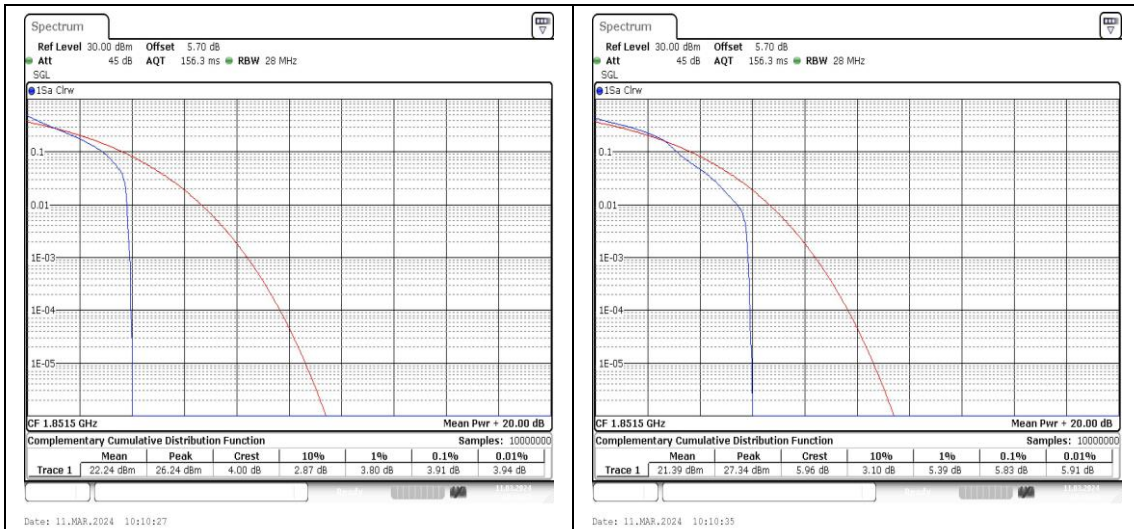

Band25-3MHz-QPSK-26055-1RB#0-PASS   **Band25-3MHz-16QAM-26055-1RB#0-PASS**