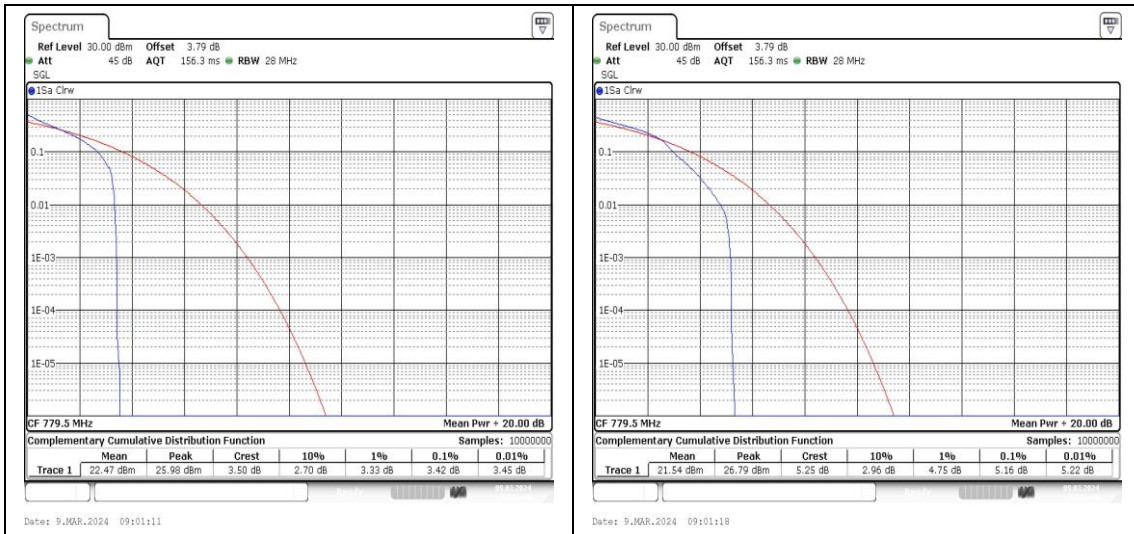

Test Graphs

Band13-5MHz-QPSK-23205-1RB#0-PASS   **Band13-5MHz-16QAM-23205-1RB#0-PASS**