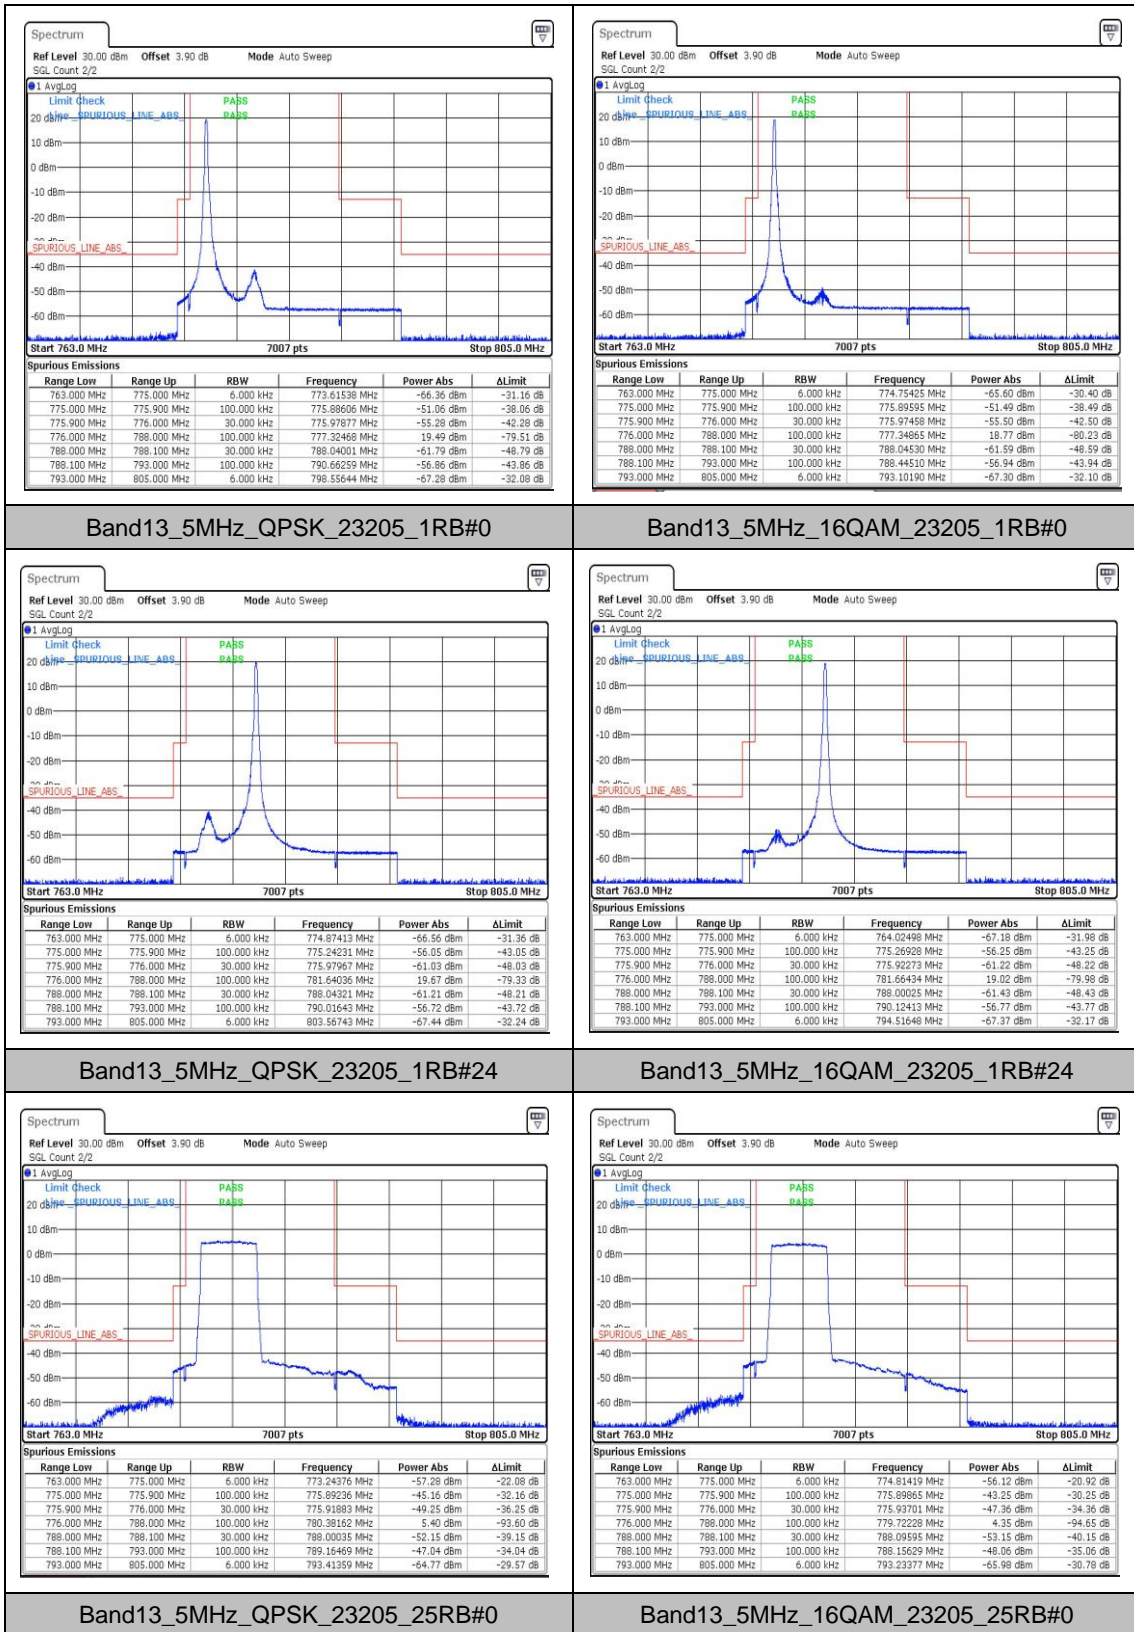

Test Graphs