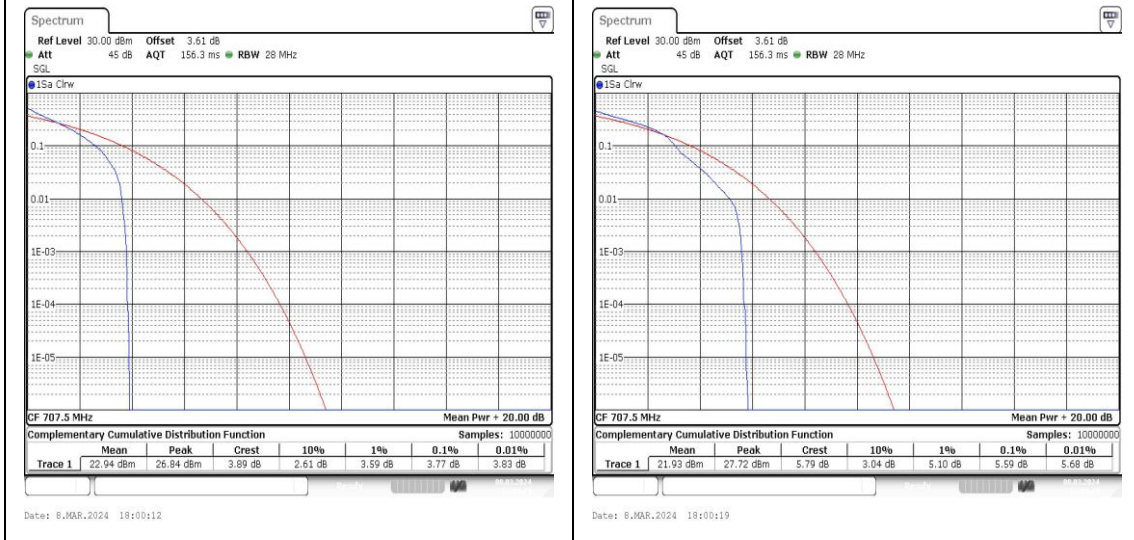

Band12-1.4MHz-QPSK-23095-1RB#0-PASS   **Band12-1.4MHz-16QAM-23095-1RB#0-PASS**