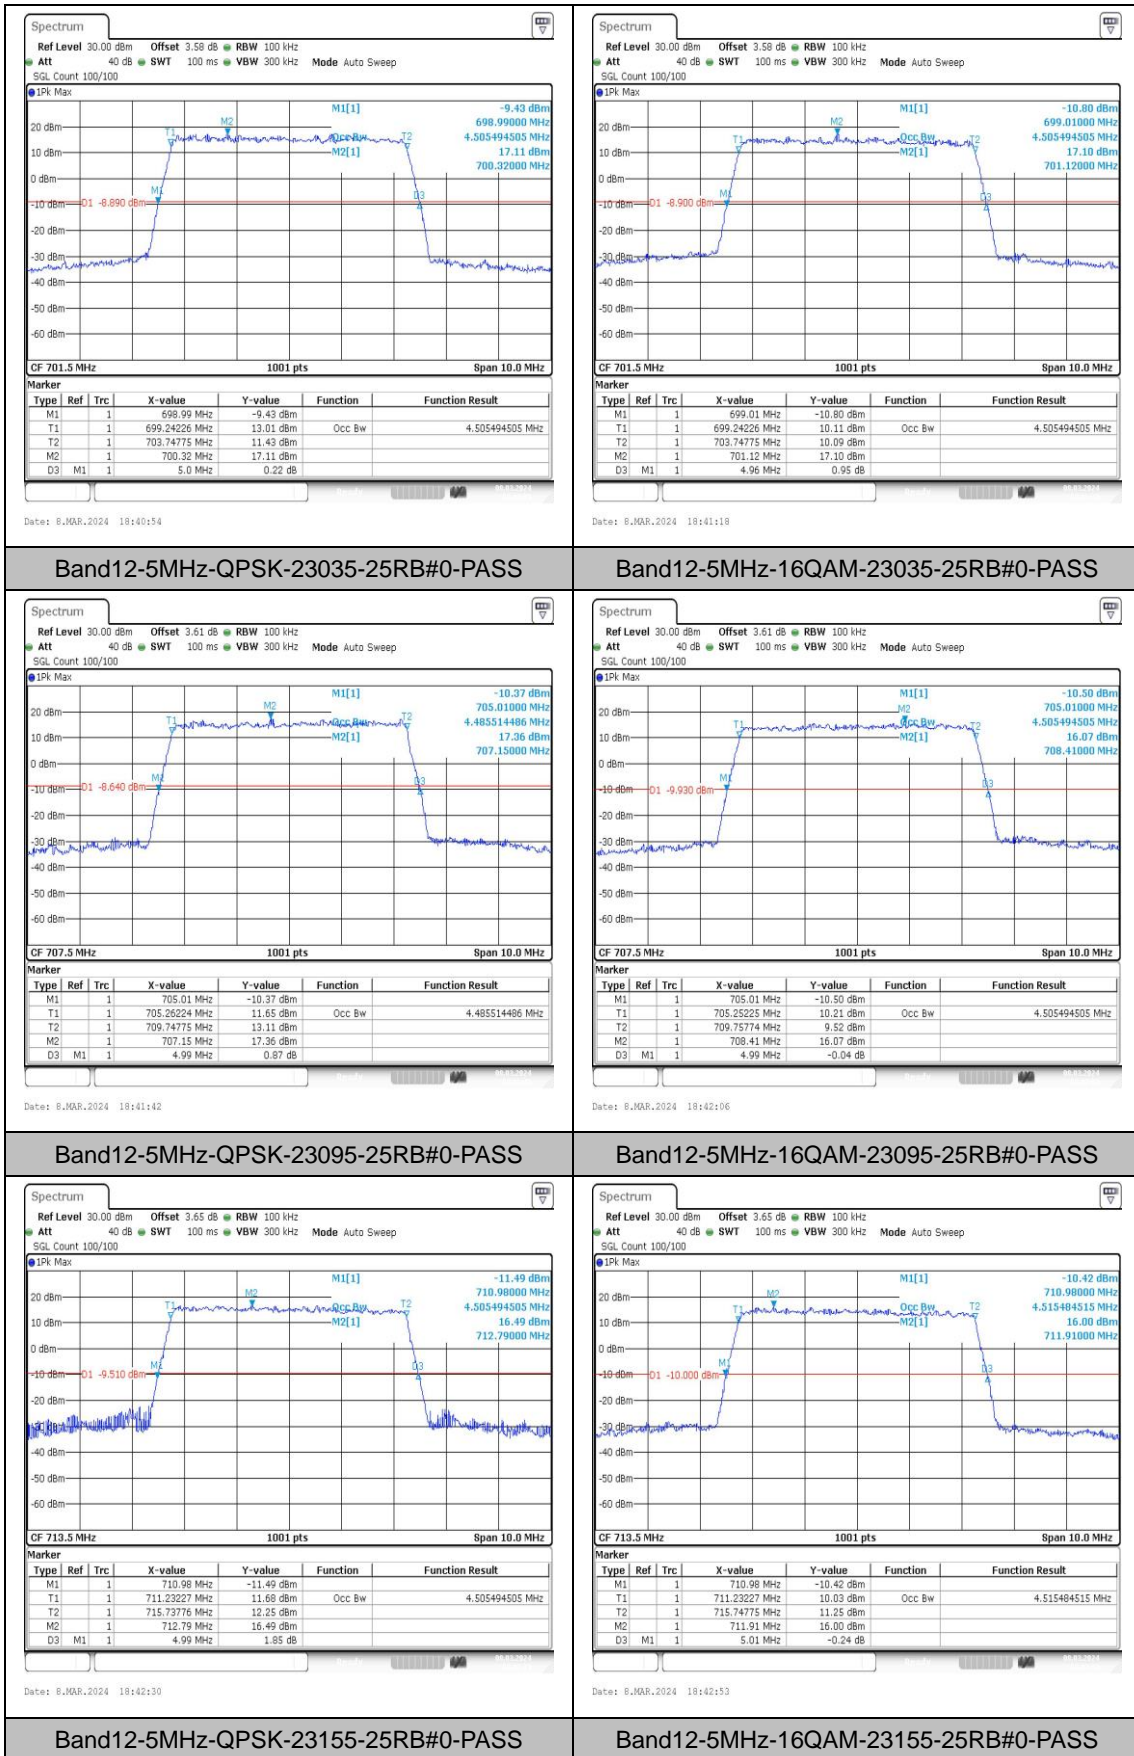

## Appendix C: 26dB Bandwidth and Occupied Bandwidth

### Test Graphs