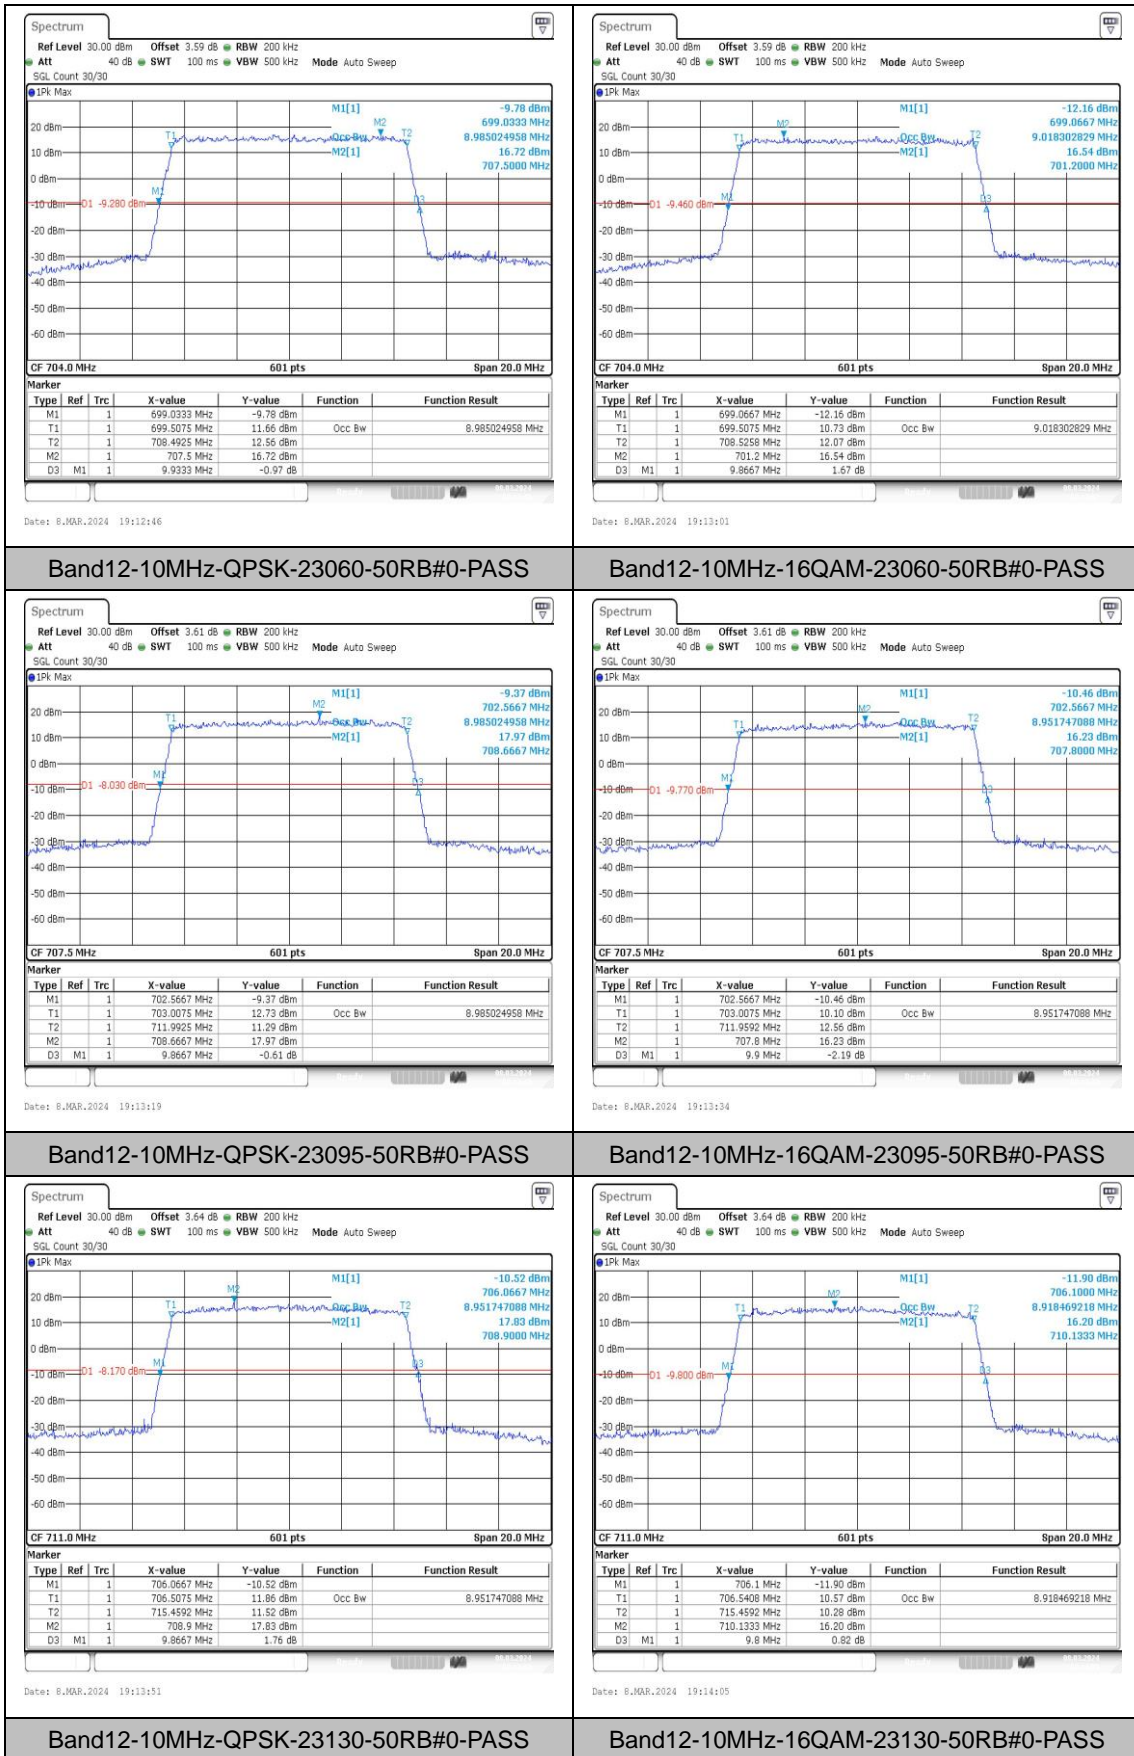

## Appendix C: 26dB Bandwidth and Occupied Bandwidth

### Test Result

Band	Bandwidth	Modulation	Channel	RB Configuration	Occupied Bandwidth (MHz)	26dB Bandwidth (MHz)	Verdict
Band12	1.4MHz	QPSK	23017	6RB#0	1.088	1.25	PASS
Band12	1.4MHz	16QAM	23017	6RB#0	1.093	1.25	PASS
Band12	1.4MHz	QPSK	23095	6RB#0	1.093	1.24	PASS
Band12	1.4MHz	16QAM	23095	6RB#0	1.093	1.24	PASS
Band12	1.4MHz	QPSK	23173	6RB#0	1.088	1.25	PASS
Band12	1.4MHz	16QAM	23173	6RB#0	1.093	1.26	PASS
Band12	3MHz	QPSK	23025	15RB#0	2.696	2.98	PASS
Band12	3MHz	16QAM	23025	15RB#0	2.686	2.98	PASS
Band12	3MHz	QPSK	23095	15RB#0	2.696	2.99	PASS
Band12	3MHz	16QAM	23095	15RB#0	2.696	3.02	PASS
Band12	3MHz	QPSK	23165	15RB#0	2.705	3.00	PASS
Band12	3MHz	16QAM	23165	15RB#0	2.696	2.99	PASS
Band12	5MHz	QPSK	23035	25RB#0	4.505	5.00	PASS
Band12	5MHz	16QAM	23035	25RB#0	4.505	4.96	PASS
Band12	5MHz	QPSK	23095	25RB#0	4.486	4.99	PASS
Band12	5MHz	16QAM	23095	25RB#0	4.505	4.99	PASS
Band12	5MHz	QPSK	23155	25RB#0	4.505	4.99	PASS
Band12	5MHz	16QAM	23155	25RB#0	4.515	5.01	PASS
Band12	10MHz	QPSK	23060	50RB#0	8.985	9.93	PASS
Band12	10MHz	16QAM	23060	50RB#0	9.018	9.87	PASS
Band12	10MHz	QPSK	23095	50RB#0	8.985	9.87	PASS
Band12	10MHz	16QAM	23095	50RB#0	8.952	9.90	PASS
Band12	10MHz	QPSK	23130	50RB#0	8.952	9.87	PASS
Band12	10MHz	16QAM	23130	50RB#0	8.918	9.80	PASS

### Test Graphs

## Appendix D: Band Edge