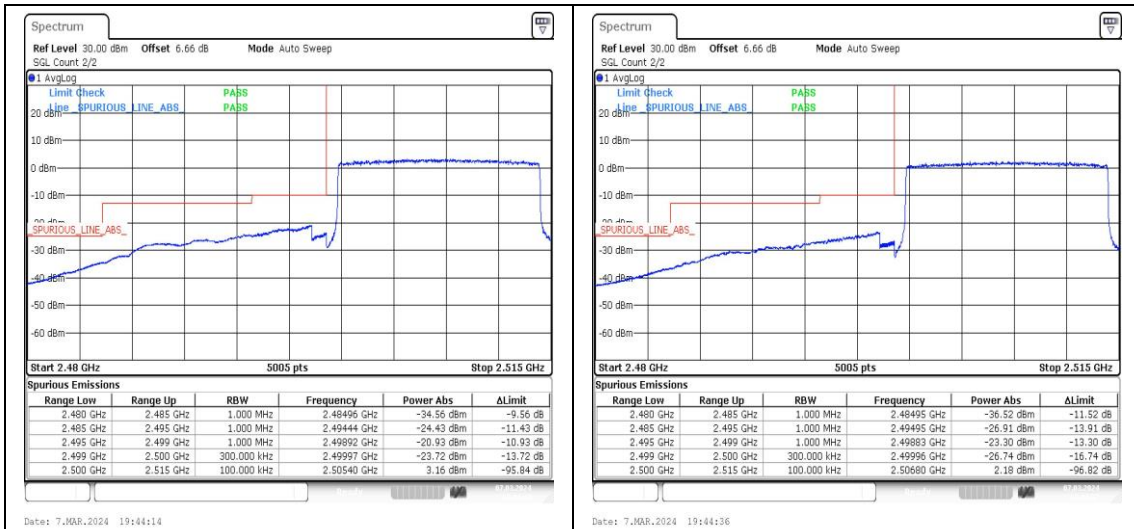

Band7_15MHz_QPSK_20825_1RB#74

Band7_15MHz_16QAM_20825_1RB#74