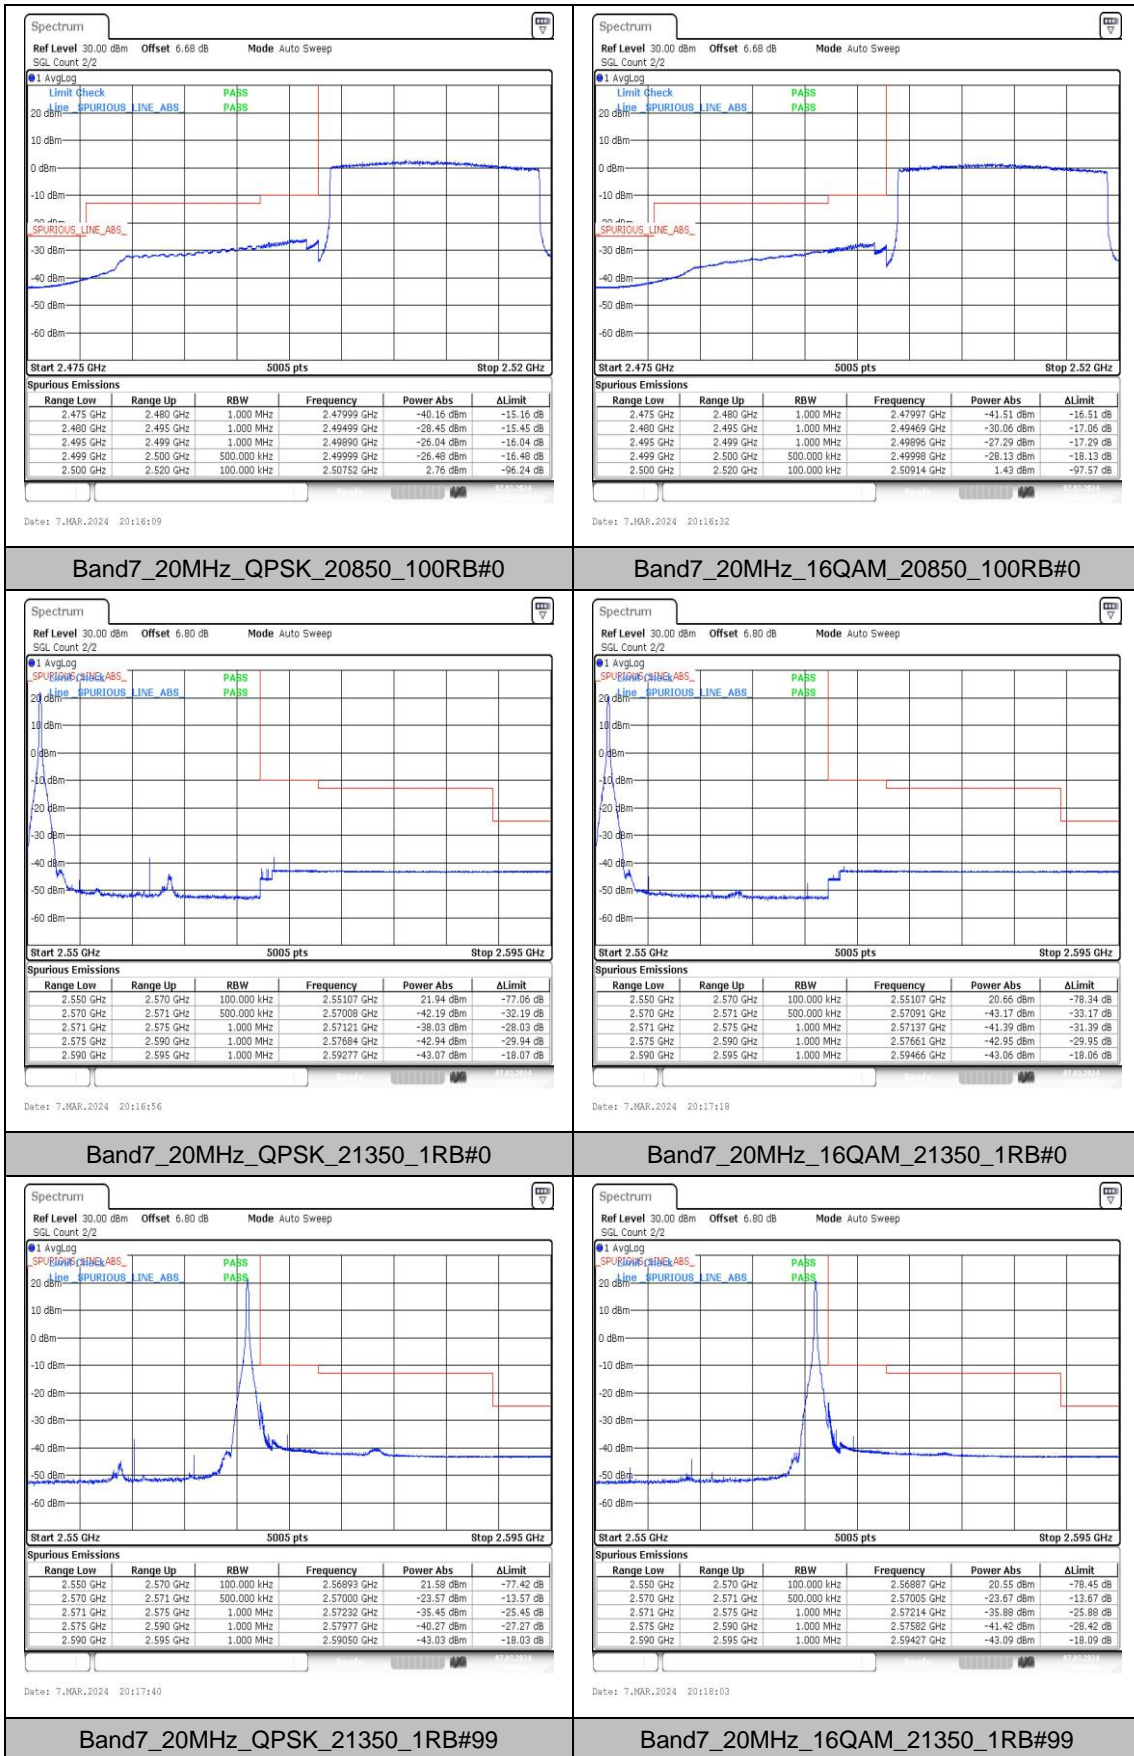

Band7_20MHz_QPSK_20850_1RB#99

Band7_20MHz_16QAM_20850_1RB#99