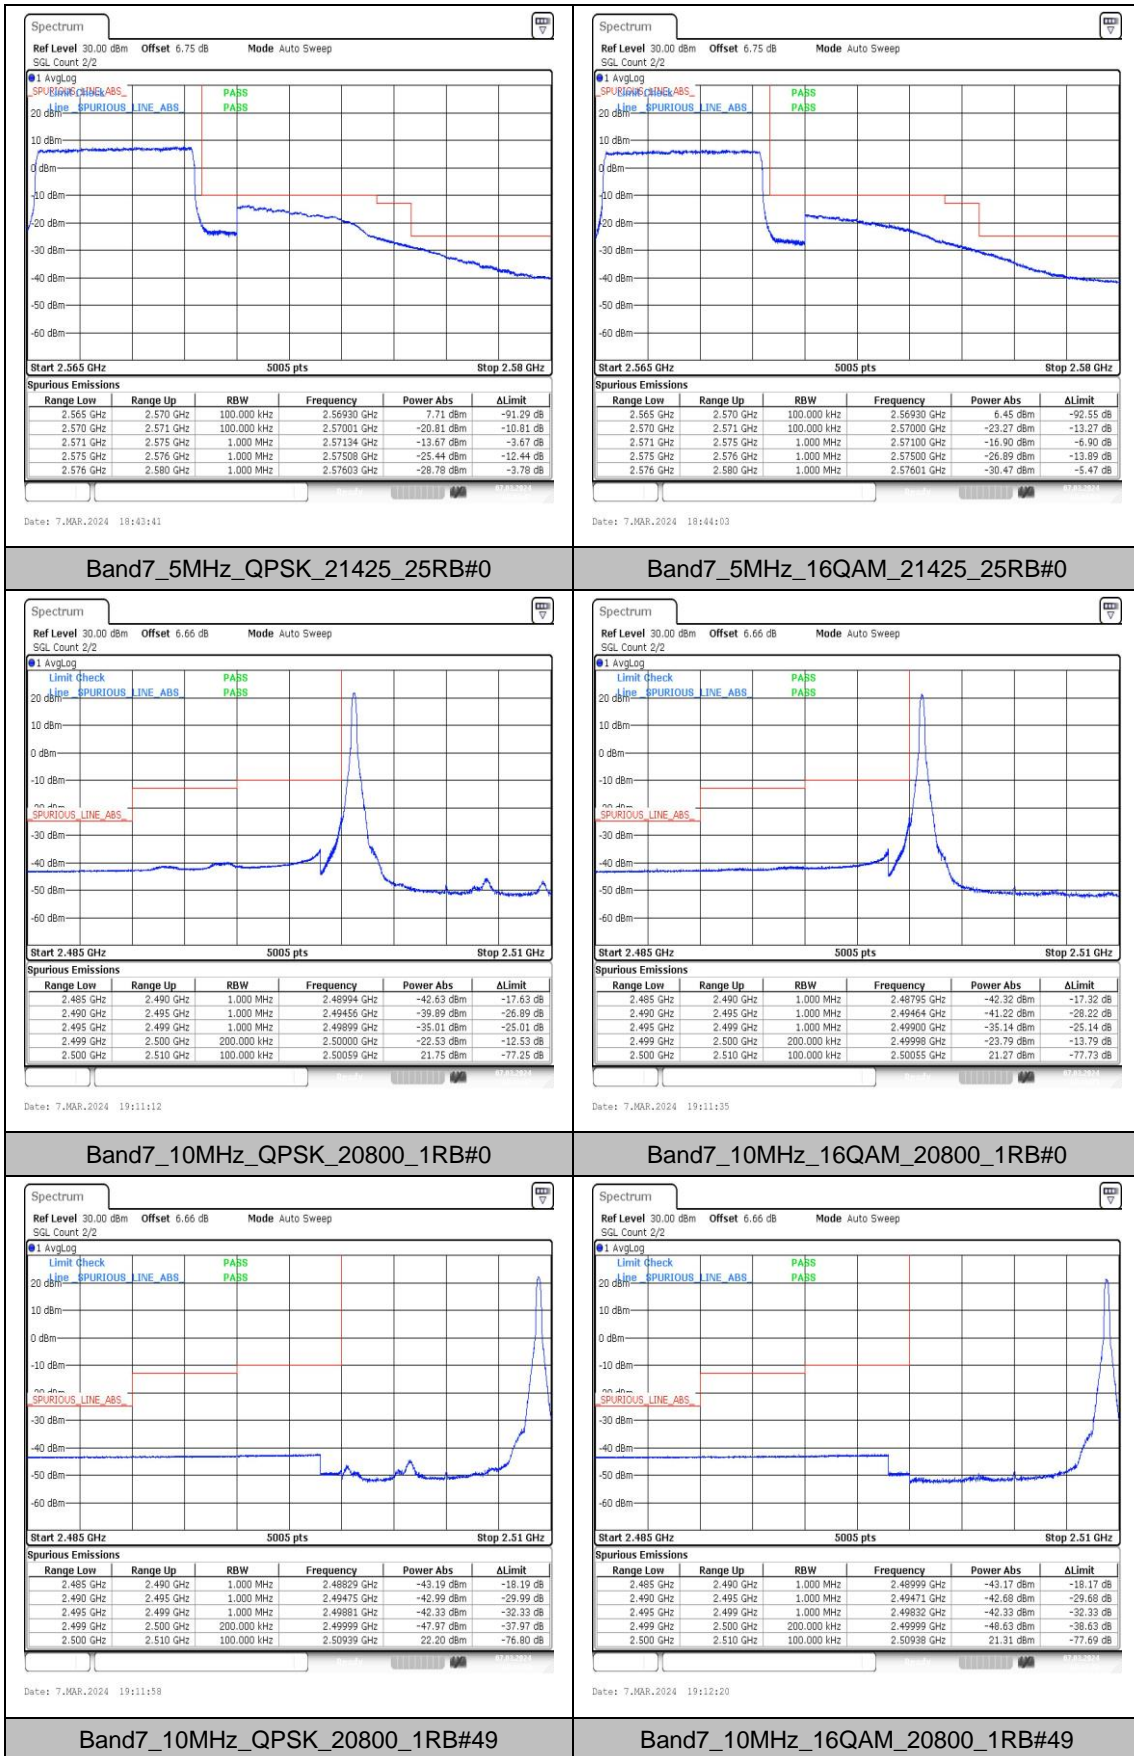

Band7_5MHz_QPSK_20775_25RB#0 **Band7_5MHz_16QAM_20775_25RB#0**

Band7_5MHz_QPSK_21425_1RB#0 **Band7_5MHz_16QAM_21425_1RB#0**

Band7_5MHz_QPSK_21425_1RB#24 **Band7_5MHz_16QAM_21425_1RB#24**

Band7_10MHz_QPSK_21400_50RB#0

Band7_10MHz_16QAM_21400_50RB#0

Band7_15MHz_QPSK_20825_1RB#0

Band7_15MHz_16QAM_20825_1RB#0

Band7_15MHz_QPSK_20825_1RB#74

Band7_15MHz_16QAM_20825_1RB#74

Band7_15MHz_QPSK_21375_75RB#0

Band7_15MHz_16QAM_21375_75RB#0

Test Graphs