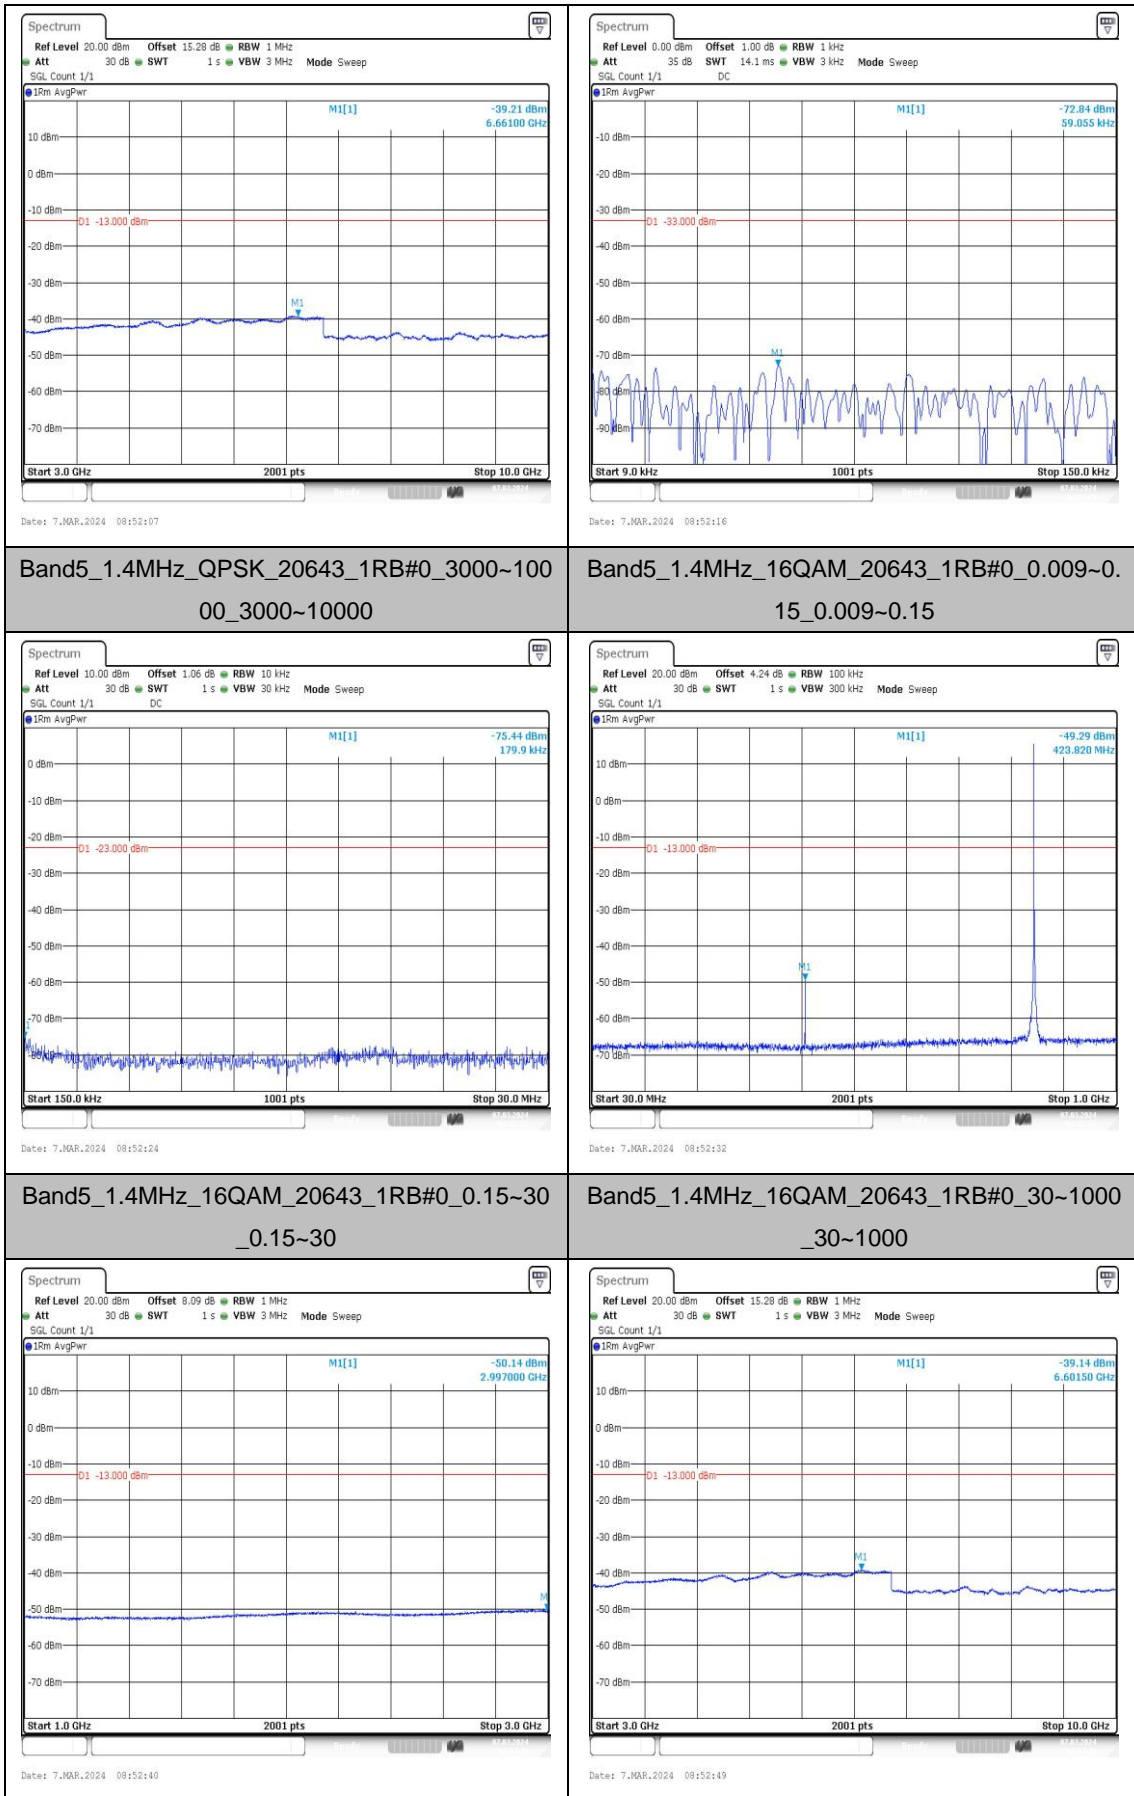

## Appendix E: Conducted Spurious Emission

### Test Graphs

Band5\_3MHz\_QPSK\_20415\_1RB#0\_3000~1000  
0\_3000~10000

Band5\_3MHz\_16QAM\_20415\_1RB#0\_0.009~0.15  
\_0.009~0.15

Band5\_3MHz\_16QAM\_20415\_1RB#0\_0.15~30  
0.15~30

Band5\_3MHz\_16QAM\_20415\_1RB#0\_30~1000\_3  
0~1000