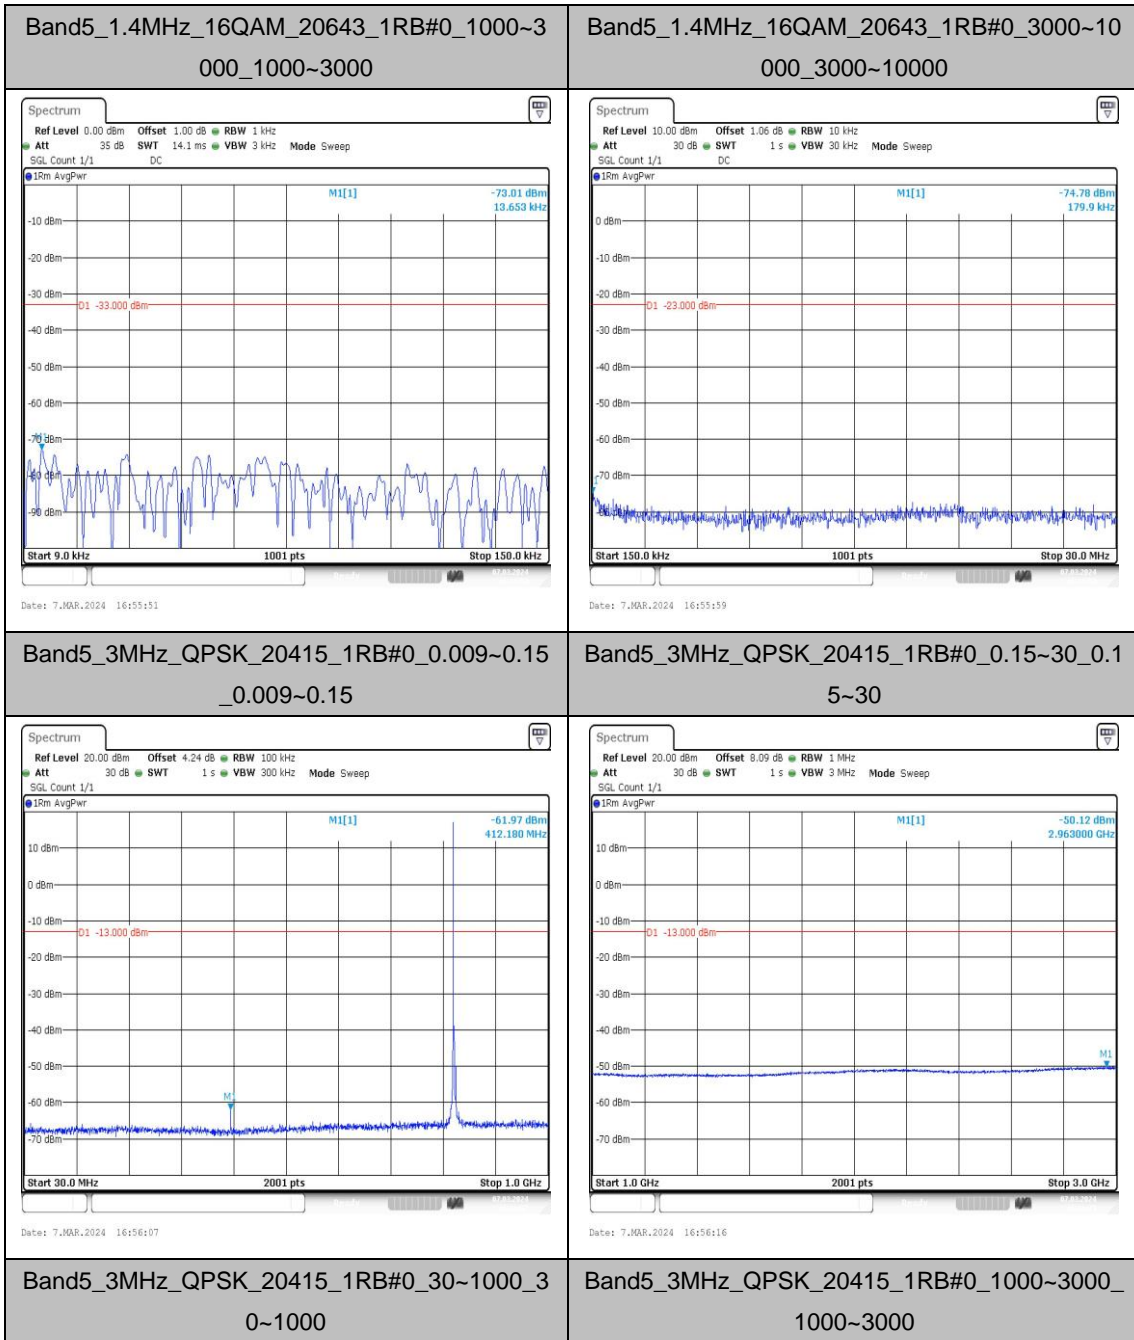

## Appendix E: Conducted Spurious Emission

### Test Graphs

Band5\_3MHz\_QPSK\_20415\_1RB#0\_3000~1000  
0\_3000~10000

Band5\_3MHz\_16QAM\_20415\_1RB#0\_0.009~0.15  
\_0.009~0.15

Band5\_3MHz\_16QAM\_20415\_1RB#0\_0.15~30  
0.15~30

Band5\_3MHz\_16QAM\_20415\_1RB#0\_30~1000\_3  
0~1000