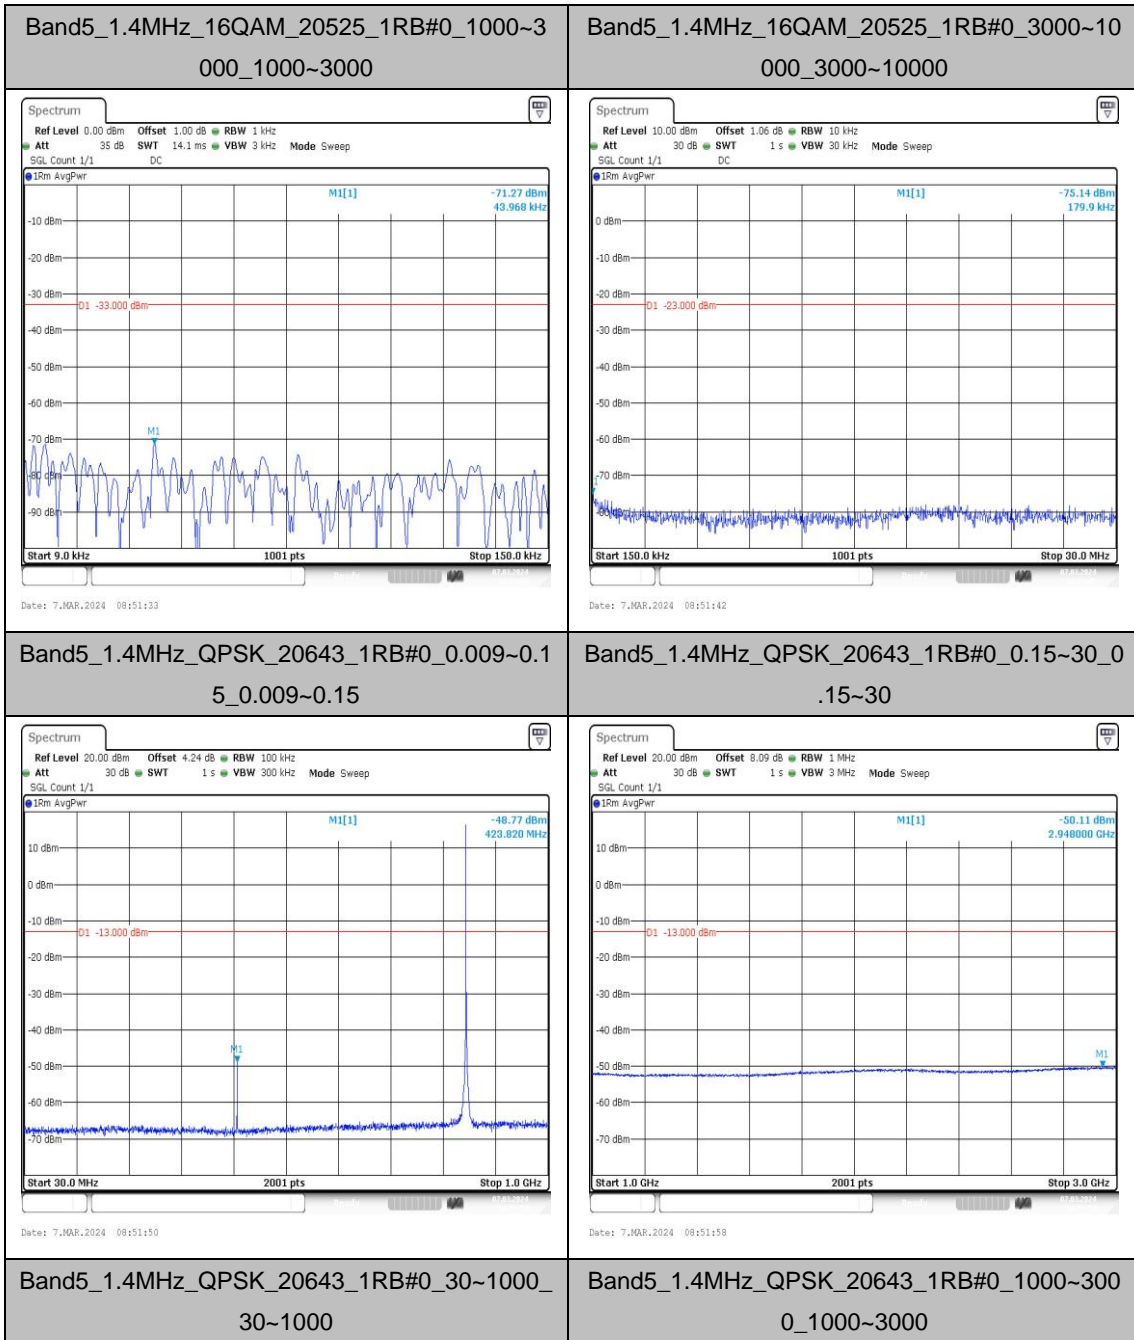

## Appendix E: Conducted Spurious Emission

Band5	10MHz	16QAM	20600	1RB#0	30~1000	PASS
Band5	10MHz	16QAM	20600	1RB#0	1000~3000	PASS
Band5	10MHz	16QAM	20600	1RB#0	3000~10000	PASS

### Test Graphs

Band5\_3MHz\_QPSK\_20415\_1RB#0\_3000~1000  
0\_3000~10000

Band5\_3MHz\_16QAM\_20415\_1RB#0\_0.009~0.15  
\_0.009~0.15

Band5\_3MHz\_16QAM\_20415\_1RB#0\_0.15~30  
0.15~30

Band5\_3MHz\_16QAM\_20415\_1RB#0\_30~1000\_3  
0~1000