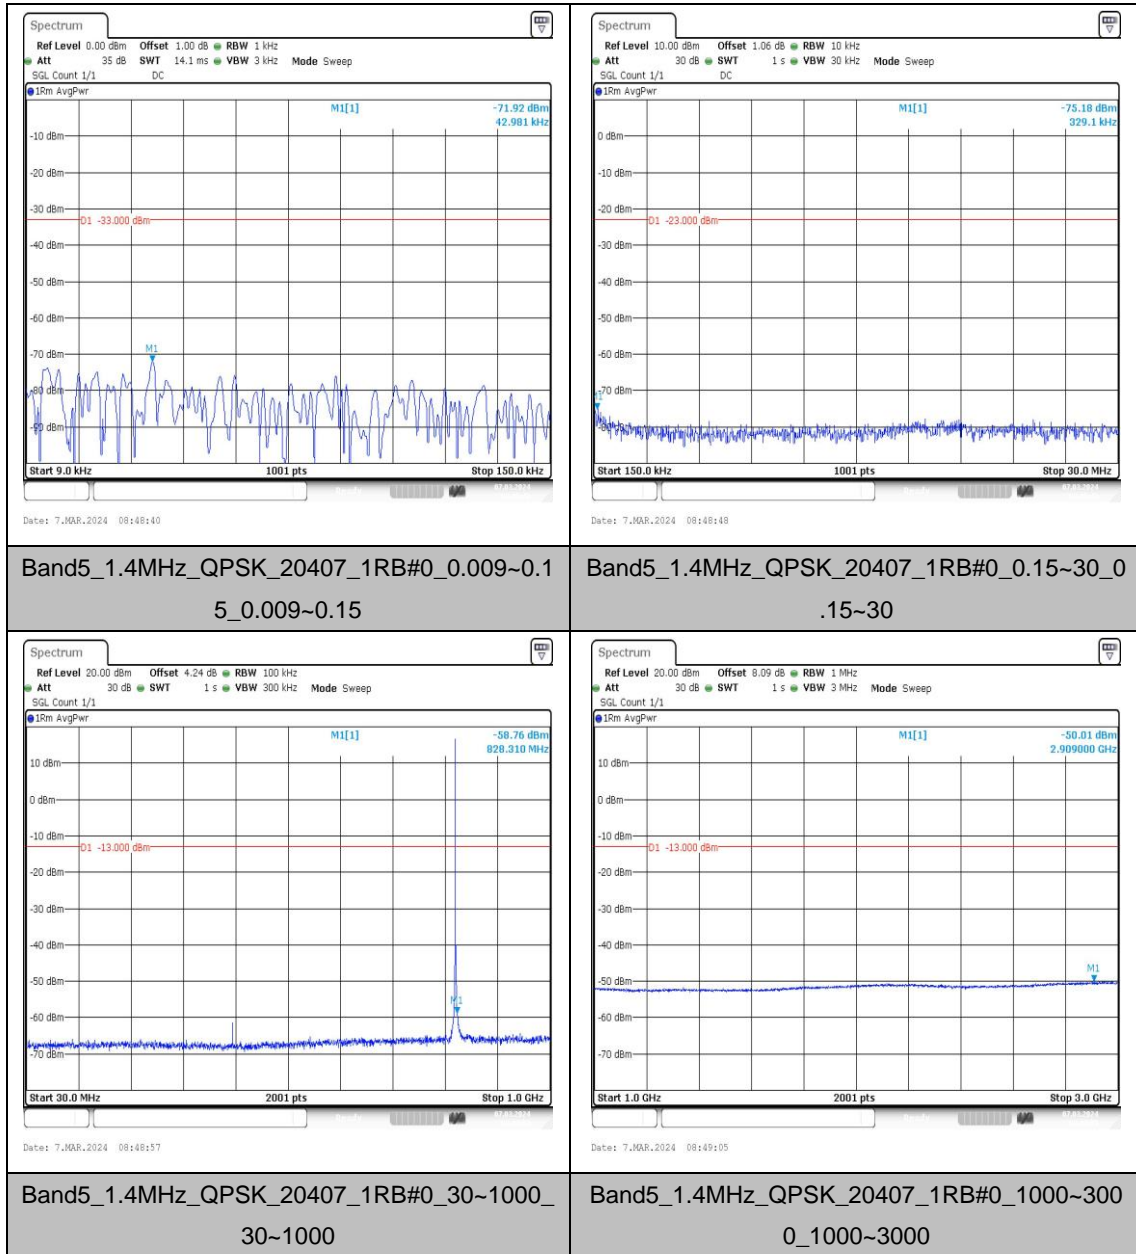

Band5	10MHz	16QAM	20600	1RB#0	30~1000	PASS
Band5	10MHz	16QAM	20600	1RB#0	1000~3000	PASS
Band5	10MHz	16QAM	20600	1RB#0	3000~10000	PASS

Test Graphs