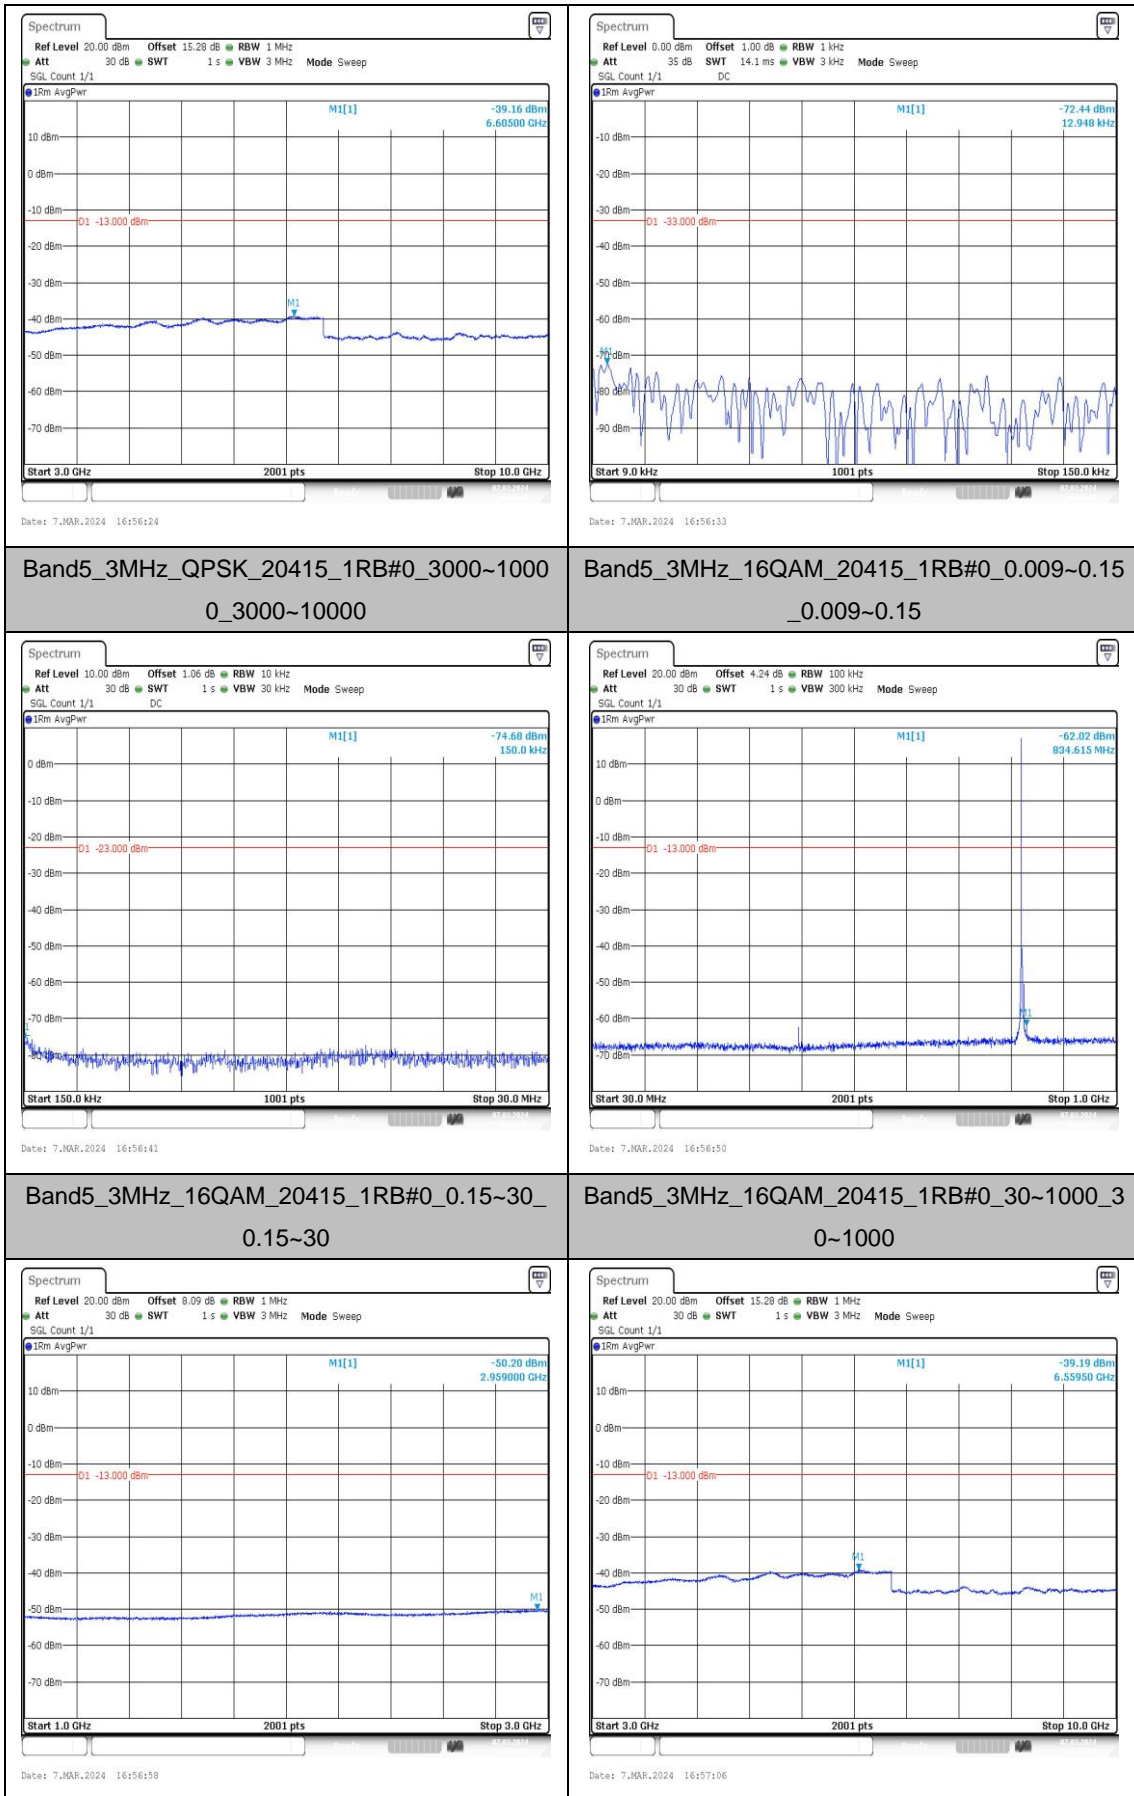

## Appendix E: Conducted Spurious Emission

### Test Graphs

Band5\_3MHz\_QPSK\_20415\_1RB#0\_3000~1000  
0\_3000~10000

Band5\_3MHz\_16QAM\_20415\_1RB#0\_0.009~0.15  
\_0.009~0.15

Band5\_3MHz\_16QAM\_20415\_1RB#0\_0.15~30  
0.15~30

Band5\_3MHz\_16QAM\_20415\_1RB#0\_30~1000\_3  
0~1000