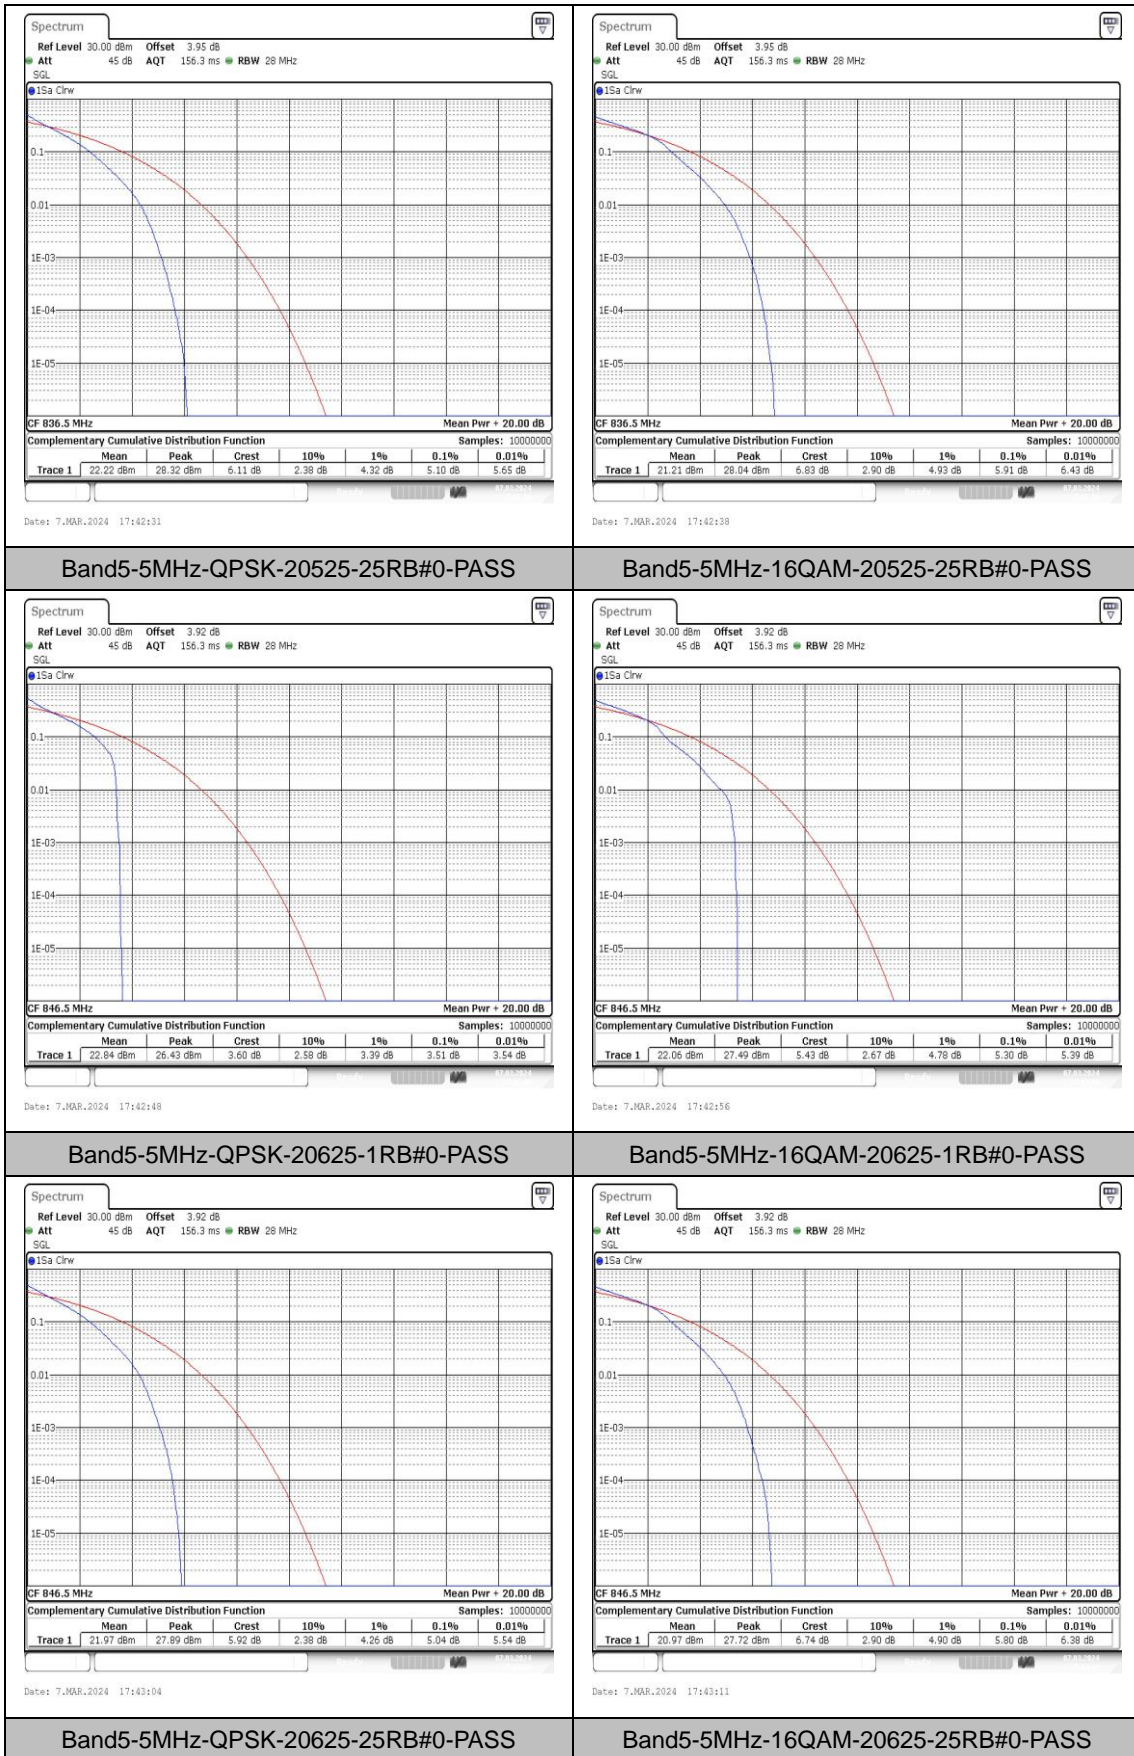

Test Graphs

Band5-5MHz-QPSK-20425-1RB#0-PASS **Band5-5MHz-16QAM-20425-1RB#0-PASS**

Band5-5MHz-QPSK-20425-25RB#0-PASS **Band5-5MHz-16QAM-20425-25RB#0-PASS**

Band5-5MHz-QPSK-20525-1RB#0-PASS **Band5-5MHz-16QAM-20525-1RB#0-PASS**

Appendix C: 26dB Bandwidth and Occupied Bandwidth

Test Result

Band	Bandwidth	Modulation	Channel	RB Configuration	Occupied Bandwidth (MHz)	26dB Bandwidth (MHz)	Verdict
Band5	1.4MHz	QPSK	20407	6RB#0	2.97	3.00	PASS
Band5	1.4MHz	16QAM	20407	6RB#0	2.97	3.00	PASS
Band5	1.4MHz	QPSK	20525	6RB#0	2.97	3.00	PASS
Band5	1.4MHz	16QAM	20525	6RB#0	2.97	3.00	PASS
Band5	1.4MHz	QPSK	20643	6RB#0	2.97	3.00	PASS
Band5	1.4MHz	16QAM	20643	6RB#0	2.97	3.00	PASS
Band5	3MHz	QPSK	20415	15RB#0	2.696	3.00	PASS
Band5	3MHz	16QAM	20415	15RB#0	2.696	2.99	PASS
Band5	3MHz	QPSK	20525	15RB#0	2.696	3.00	PASS
Band5	3MHz	16QAM	20525	15RB#0	2.696	2.97	PASS
Band5	3MHz	QPSK	20635	15RB#0	2.696	3.01	PASS
Band5	3MHz	16QAM	20635	15RB#0	2.696	3.00	PASS
Band5	5MHz	QPSK	20425	25RB#0	4.505	5.01	PASS
Band5	5MHz	16QAM	20425	25RB#0	4.496	4.96	PASS
Band5	5MHz	QPSK	20525	25RB#0	4.505	4.99	PASS
Band5	5MHz	16QAM	20525	25RB#0	4.505	4.96	PASS
Band5	5MHz	QPSK	20625	25RB#0	4.496	4.98	PASS
Band5	5MHz	16QAM	20625	25RB#0	4.496	5.00	PASS
Band5	10MHz	QPSK	20450	50RB#0	8.985	9.90	PASS
Band5	10MHz	16QAM	20450	50RB#0	8.985	9.83	PASS
Band5	10MHz	QPSK	20525	50RB#0	8.985	9.90	PASS
Band5	10MHz	16QAM	20525	50RB#0	8.952	9.83	PASS
Band5	10MHz	QPSK	20600	50RB#0	8.952	9.83	PASS
Band5	10MHz	16QAM	20600	50RB#0	8.952	9.87	PASS