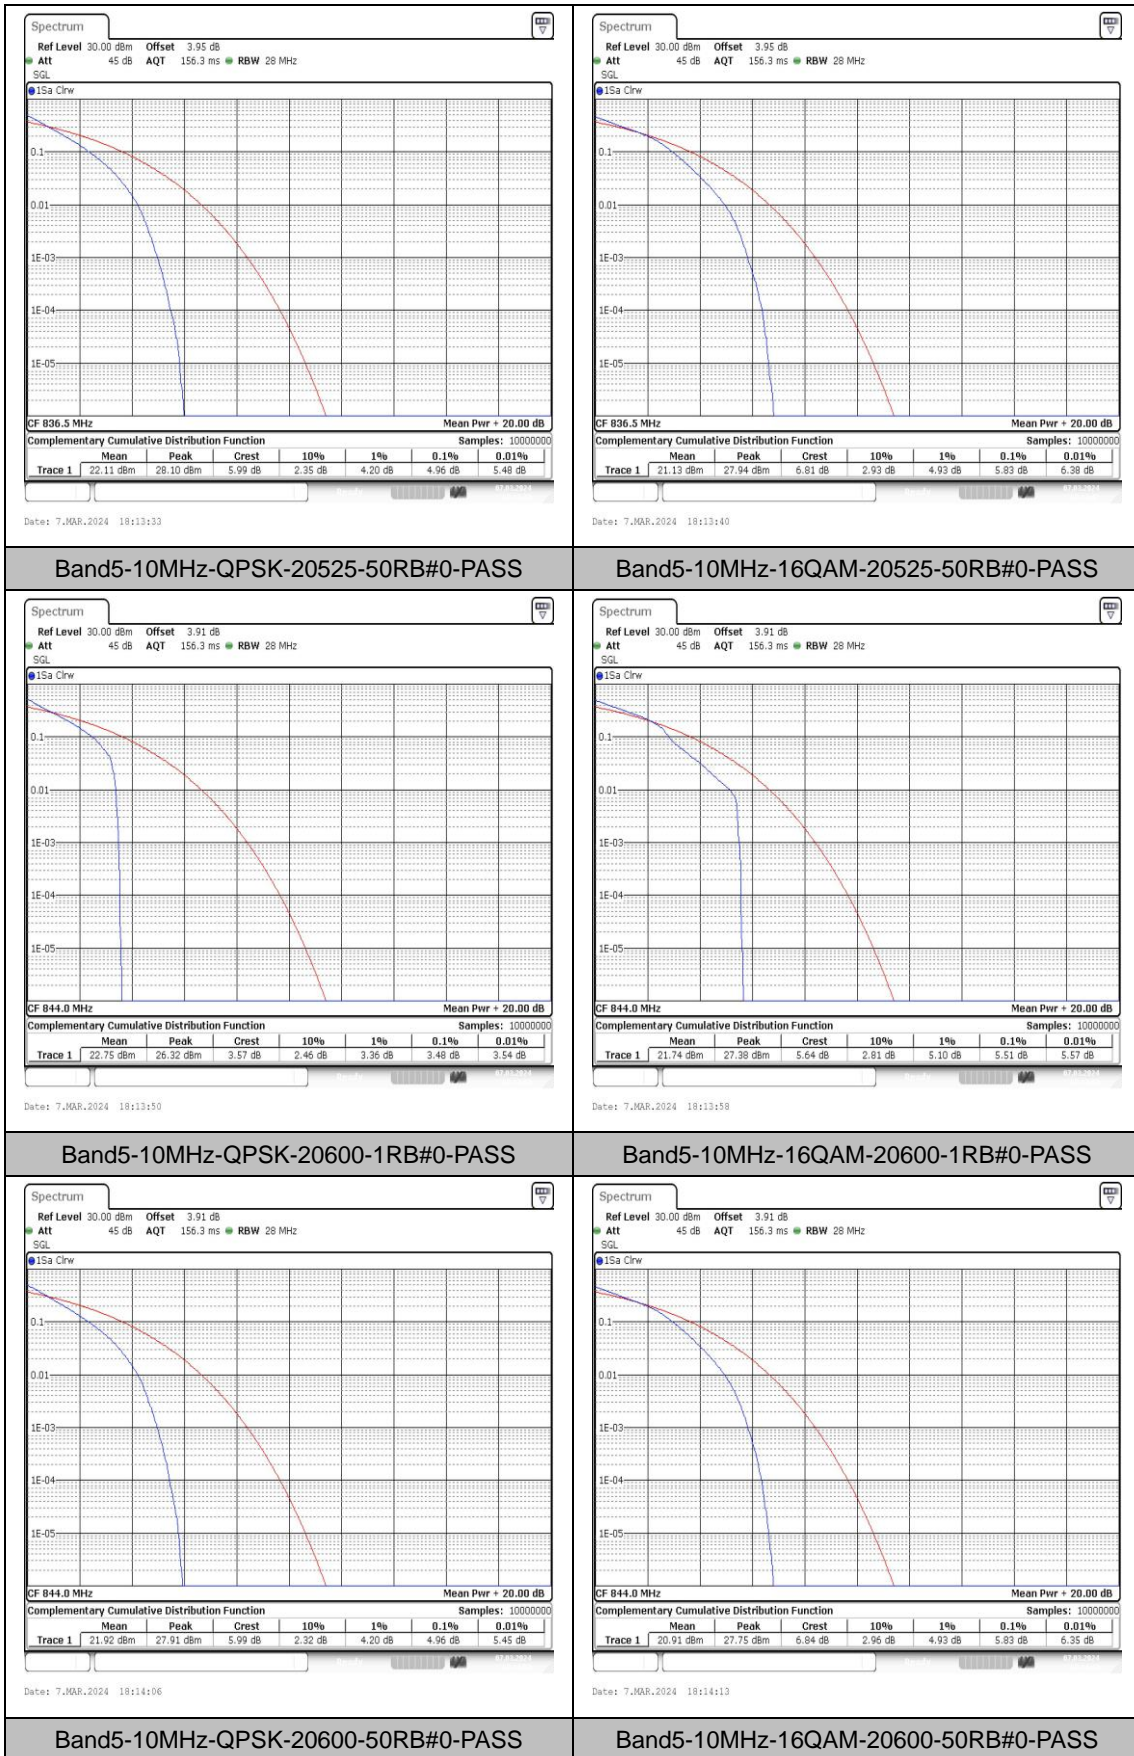

Test Graphs

Band5-5MHz-QPSK-20425-1RB#0-PASS **Band5-5MHz-16QAM-20425-1RB#0-PASS**

Band5-5MHz-QPSK-20425-25RB#0-PASS **Band5-5MHz-16QAM-20425-25RB#0-PASS**

Band5-5MHz-QPSK-20525-1RB#0-PASS **Band5-5MHz-16QAM-20525-1RB#0-PASS**

Appendix C: 26dB Bandwidth and Occupied Bandwidth

Test Result

Band	Bandwidth	Modulation	Channel	RB Configuration	Occupied Bandwidth (MHz)	26dB Bandwidth (MHz)	Verdict
Band5	1.4MHz	QPSK	20407	6RB#0	2.97	3.00	PASS
Band5	1.4MHz	16QAM	20407	6RB#0	2.97	3.00	PASS
Band5	1.4MHz	QPSK	20525	6RB#0	2.97	3.00	PASS
Band5	1.4MHz	16QAM	20525	6RB#0	2.97	3.00	PASS
Band5	1.4MHz	QPSK	20643	6RB#0	2.97	3.00	PASS
Band5	1.4MHz	16QAM	20643	6RB#0	2.97	3.00	PASS
Band5	3MHz	QPSK	20415	15RB#0	2.696	3.00	PASS
Band5	3MHz	16QAM	20415	15RB#0	2.696	2.99	PASS
Band5	3MHz	QPSK	20525	15RB#0	2.696	3.00	PASS
Band5	3MHz	16QAM	20525	15RB#0	2.696	2.97	PASS
Band5	3MHz	QPSK	20635	15RB#0	2.696	3.01	PASS
Band5	3MHz	16QAM	20635	15RB#0	2.696	3.00	PASS
Band5	5MHz	QPSK	20425	25RB#0	4.505	5.01	PASS
Band5	5MHz	16QAM	20425	25RB#0	4.496	4.96	PASS
Band5	5MHz	QPSK	20525	25RB#0	4.505	4.99	PASS
Band5	5MHz	16QAM	20525	25RB#0	4.505	4.96	PASS
Band5	5MHz	QPSK	20625	25RB#0	4.496	4.98	PASS
Band5	5MHz	16QAM	20625	25RB#0	4.496	5.00	PASS
Band5	10MHz	QPSK	20450	50RB#0	8.985	9.90	PASS
Band5	10MHz	16QAM	20450	50RB#0	8.985	9.83	PASS
Band5	10MHz	QPSK	20525	50RB#0	8.985	9.90	PASS
Band5	10MHz	16QAM	20525	50RB#0	8.952	9.83	PASS
Band5	10MHz	QPSK	20600	50RB#0	8.952	9.83	PASS
Band5	10MHz	16QAM	20600	50RB#0	8.952	9.87	PASS