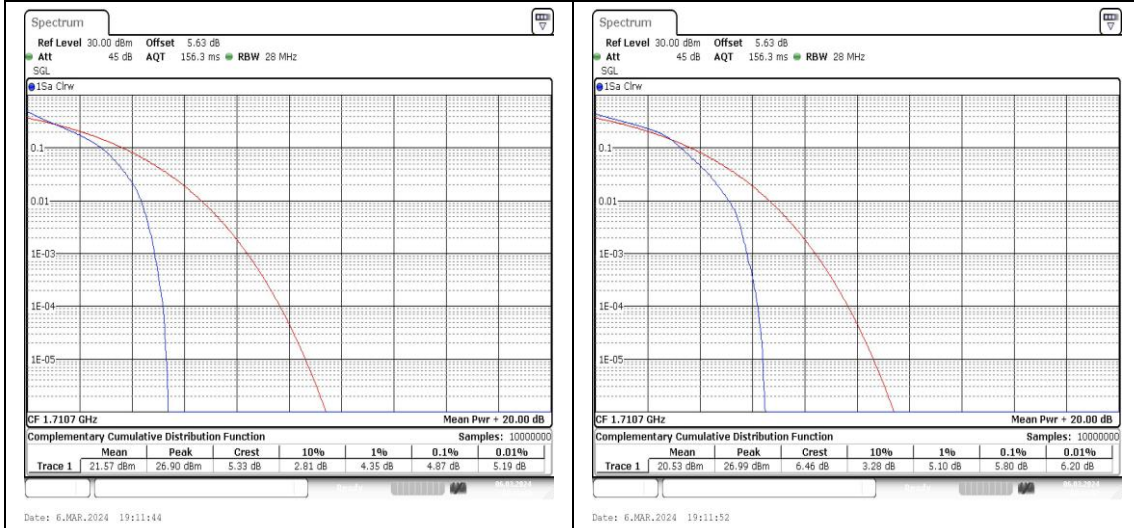

Band4-1.4MHz-QPSK-19957-6RB#0-PASS   **Band4-1.4MHz-16QAM-19957-6RB#0-PASS**