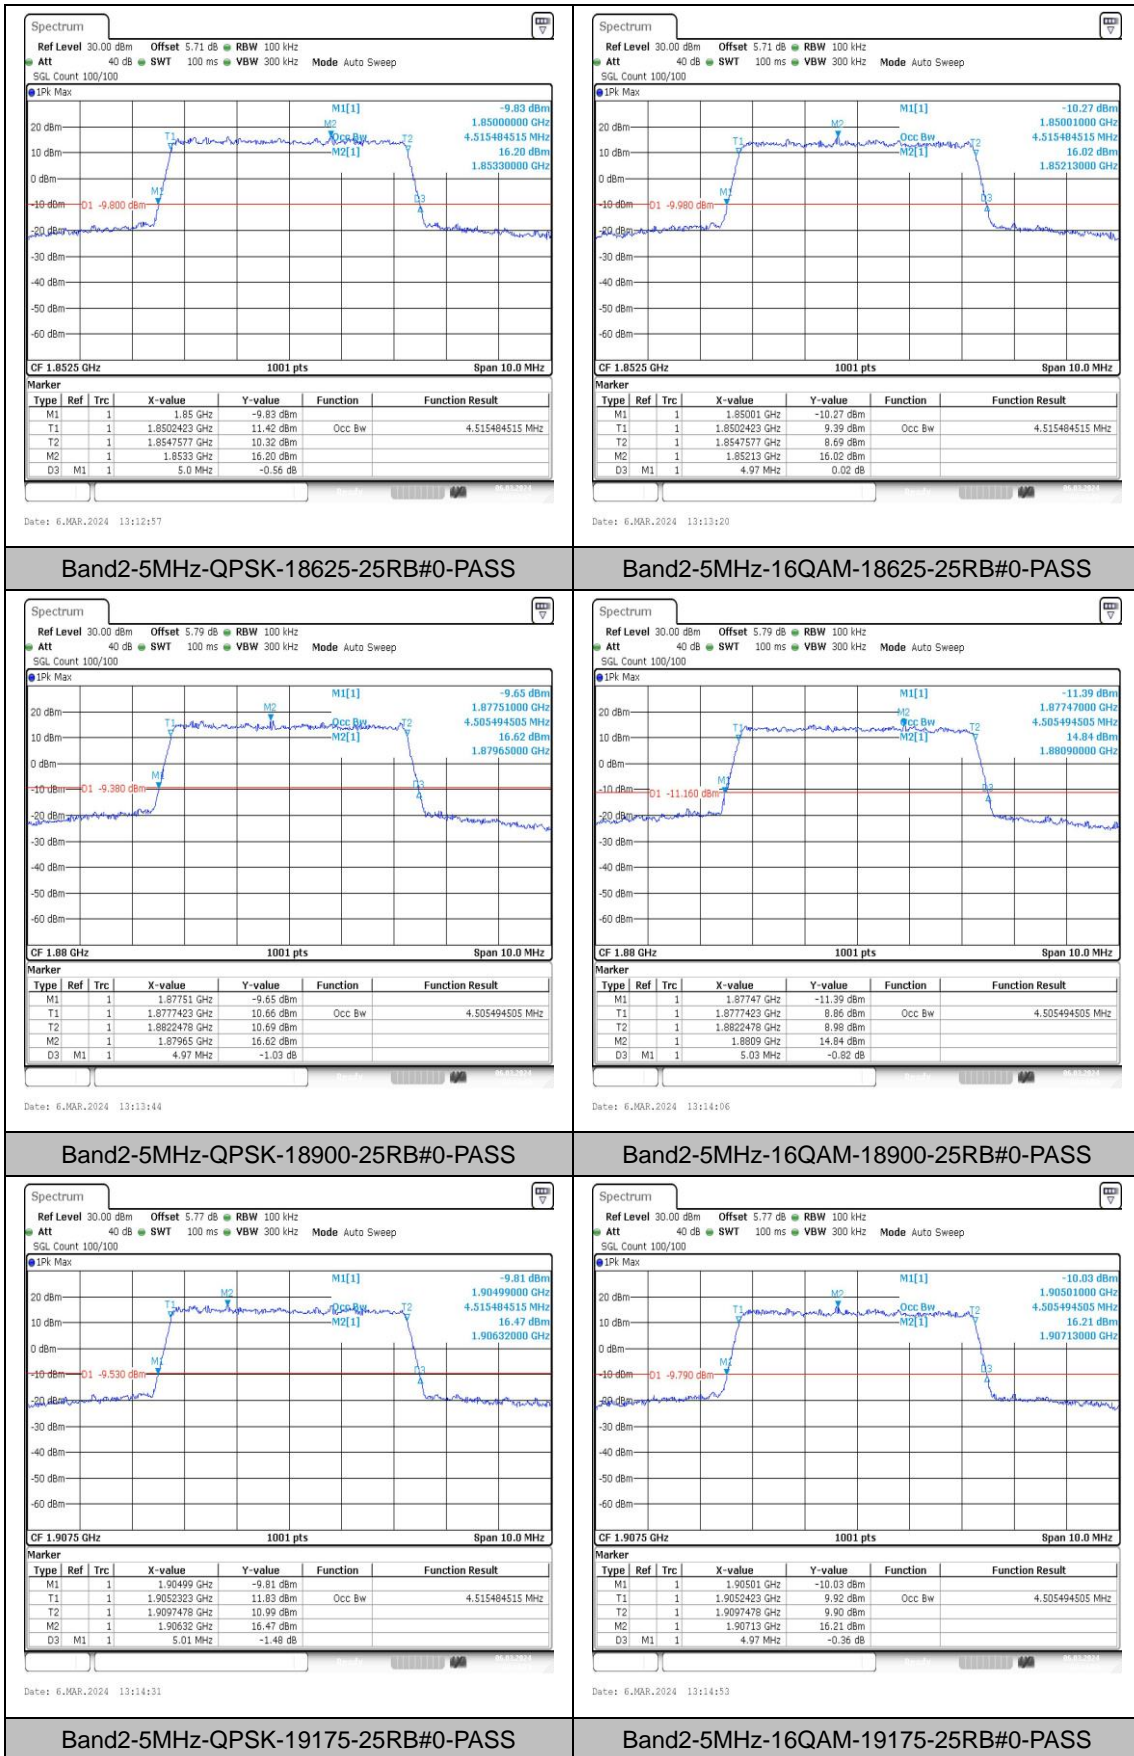

### Test Graphs

Band2-1.4MHz-QPSK-18607-6RB#0-PASS

Band2-1.4MHz-16QAM-18607-6RB#0-PASS

Band2-1.4MHz-QPSK-18900-6RB#0-PASS

Band2-1.4MHz-16QAM-18900-6RB#0-PASS

## Appendix D: Band Edge

### Test Result

Band	Bandwidth	Modulation	Channel	RB Configuration	Verdict
Band2	1.4MHz	QPSK	18607	1RB#0	PASS
Band2	1.4MHz	16QAM	18607	1RB#0	PASS
Band2	1.4MHz	QPSK	18607	1RB#5	PASS
Band2	1.4MHz	16QAM	18607	1RB#5	PASS
Band2	1.4MHz	QPSK	18607	6RB#0	PASS
Band2	1.4MHz	16QAM	18607	6RB#0	PASS
Band2	1.4MHz	QPSK	19193	1RB#0	PASS
Band2	1.4MHz	16QAM	19193	1RB#0	PASS
Band2	1.4MHz	QPSK	19193	1RB#5	PASS
Band2	1.4MHz	16QAM	19193	1RB#5	PASS
Band2	1.4MHz	QPSK	19193	6RB#0	PASS
Band2	1.4MHz	16QAM	19193	6RB#0	PASS
Band2	3MHz	QPSK	18615	1RB#0	PASS
Band2	3MHz	16QAM	18615	1RB#0	PASS
Band2	3MHz	QPSK	18615	1RB#14	PASS
Band2	3MHz	16QAM	18615	1RB#14	PASS
Band2	3MHz	QPSK	18615	15RB#0	PASS
Band2	3MHz	16QAM	18615	15RB#0	PASS
Band2	3MHz	QPSK	19185	1RB#0	PASS
Band2	3MHz	16QAM	19185	1RB#0	PASS
Band2	3MHz	QPSK	19185	1RB#14	PASS
Band2	3MHz	16QAM	19185	1RB#14	PASS
Band2	3MHz	QPSK	19185	15RB#0	PASS
Band2	3MHz	16QAM	19185	15RB#0	PASS
Band2	5MHz	QPSK	18625	1RB#0	PASS
Band2	5MHz	16QAM	18625	1RB#0	PASS
Band2	5MHz	QPSK	18625	1RB#24	PASS
Band2	5MHz	16QAM	18625	1RB#24	PASS
Band2	5MHz	QPSK	18625	25RB#0	PASS
Band2	5MHz	16QAM	18625	25RB#0	PASS
Band2	5MHz	QPSK	19175	1RB#0	PASS
Band2	5MHz	16QAM	19175	1RB#0	PASS
Band2	5MHz	QPSK	19175	1RB#24	PASS
Band2	5MHz	16QAM	19175	1RB#24	PASS
Band2	5MHz	QPSK	19175	25RB#0	PASS
Band2	5MHz	16QAM	19175	25RB#0	PASS