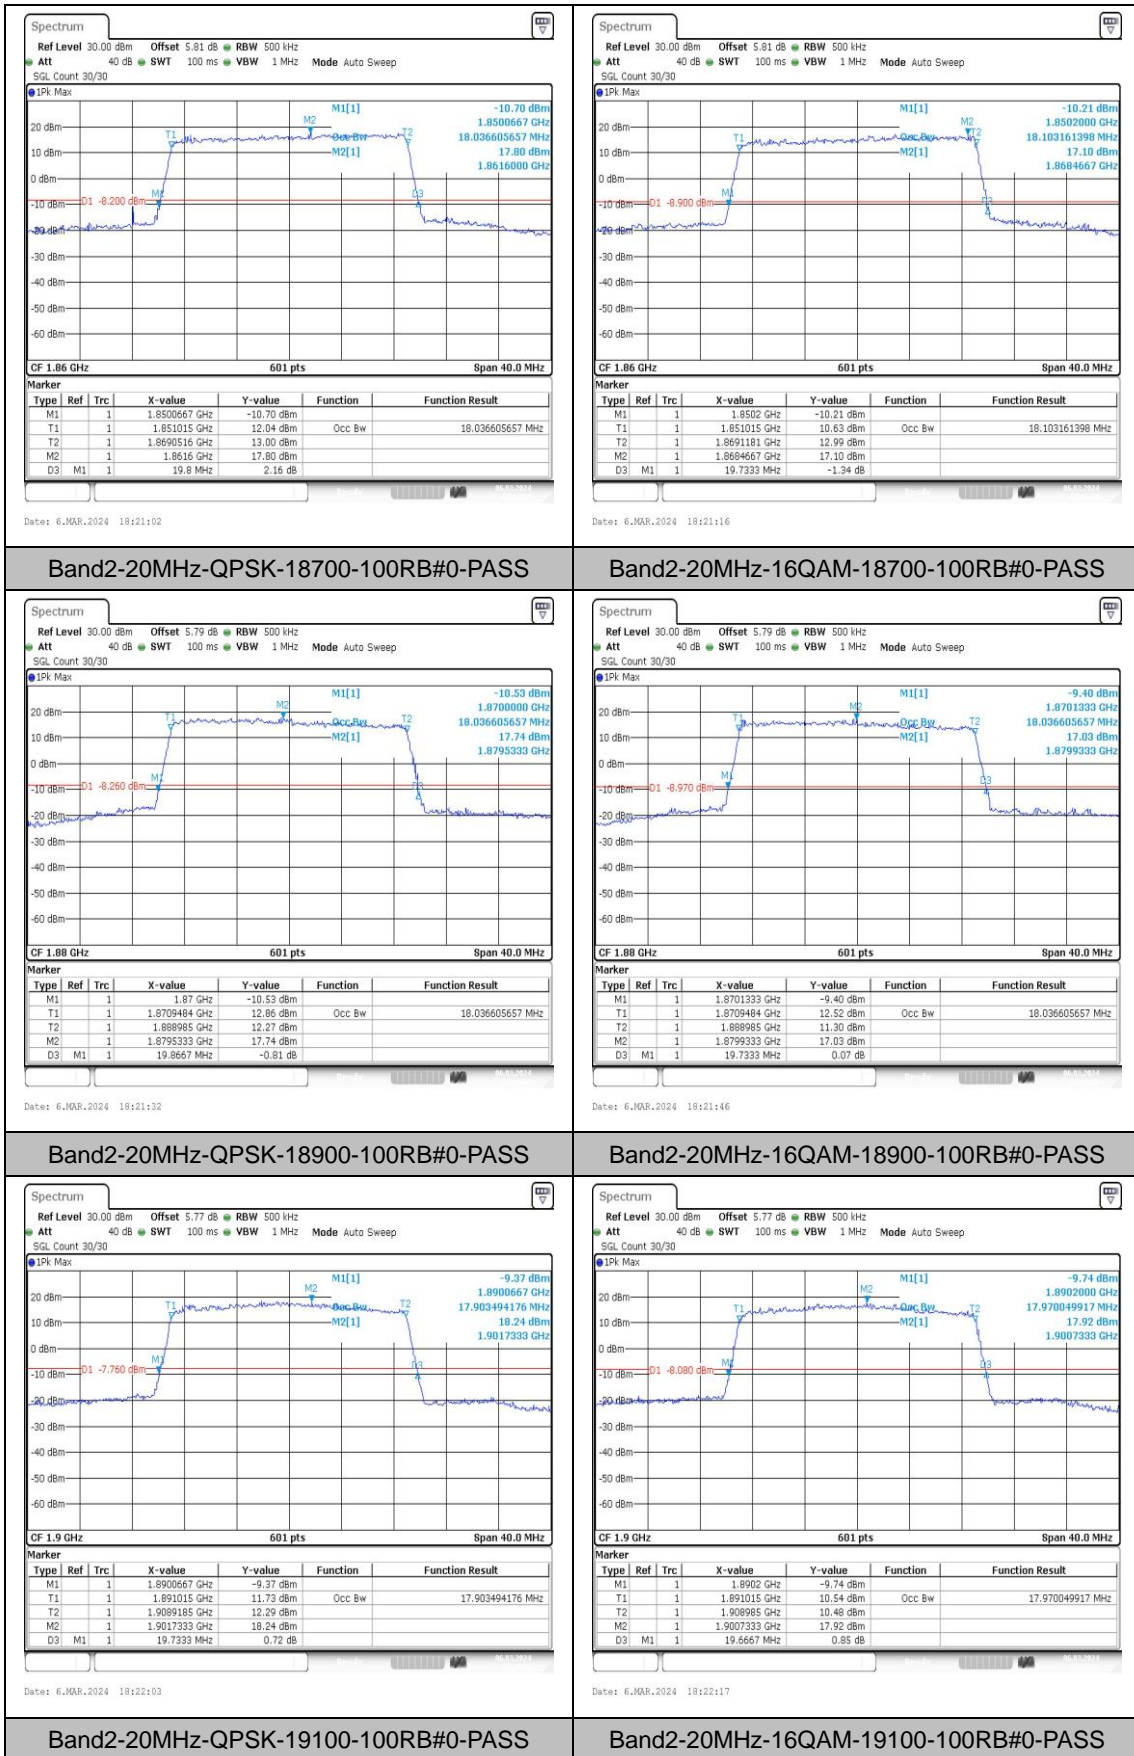

### Test Graphs

Band2-1.4MHz-QPSK-18607-6RB#0-PASS

Band2-1.4MHz-16QAM-18607-6RB#0-PASS

Band2-1.4MHz-QPSK-18900-6RB#0-PASS

Band2-1.4MHz-16QAM-18900-6RB#0-PASS

## Appendix D: Band Edge

### Test Result

Band	Bandwidth	Modulation	Channel	RB Configuration	Verdict
Band2	1.4MHz	QPSK	18607	1RB#0	PASS
Band2	1.4MHz	16QAM	18607	1RB#0	PASS
Band2	1.4MHz	QPSK	18607	1RB#5	PASS
Band2	1.4MHz	16QAM	18607	1RB#5	PASS
Band2	1.4MHz	QPSK	18607	6RB#0	PASS
Band2	1.4MHz	16QAM	18607	6RB#0	PASS
Band2	1.4MHz	QPSK	19193	1RB#0	PASS
Band2	1.4MHz	16QAM	19193	1RB#0	PASS
Band2	1.4MHz	QPSK	19193	1RB#5	PASS
Band2	1.4MHz	16QAM	19193	1RB#5	PASS
Band2	1.4MHz	QPSK	19193	6RB#0	PASS
Band2	1.4MHz	16QAM	19193	6RB#0	PASS
Band2	3MHz	QPSK	18615	1RB#0	PASS
Band2	3MHz	16QAM	18615	1RB#0	PASS
Band2	3MHz	QPSK	18615	1RB#14	PASS
Band2	3MHz	16QAM	18615	1RB#14	PASS
Band2	3MHz	QPSK	18615	15RB#0	PASS
Band2	3MHz	16QAM	18615	15RB#0	PASS
Band2	3MHz	QPSK	19185	1RB#0	PASS
Band2	3MHz	16QAM	19185	1RB#0	PASS
Band2	3MHz	QPSK	19185	1RB#14	PASS
Band2	3MHz	16QAM	19185	1RB#14	PASS
Band2	3MHz	QPSK	19185	15RB#0	PASS
Band2	3MHz	16QAM	19185	15RB#0	PASS
Band2	5MHz	QPSK	18625	1RB#0	PASS
Band2	5MHz	16QAM	18625	1RB#0	PASS
Band2	5MHz	QPSK	18625	1RB#24	PASS
Band2	5MHz	16QAM	18625	1RB#24	PASS
Band2	5MHz	QPSK	18625	25RB#0	PASS
Band2	5MHz	16QAM	18625	25RB#0	PASS
Band2	5MHz	QPSK	19175	1RB#0	PASS
Band2	5MHz	16QAM	19175	1RB#0	PASS
Band2	5MHz	QPSK	19175	1RB#24	PASS
Band2	5MHz	16QAM	19175	1RB#24	PASS
Band2	5MHz	QPSK	19175	25RB#0	PASS
Band2	5MHz	16QAM	19175	25RB#0	PASS