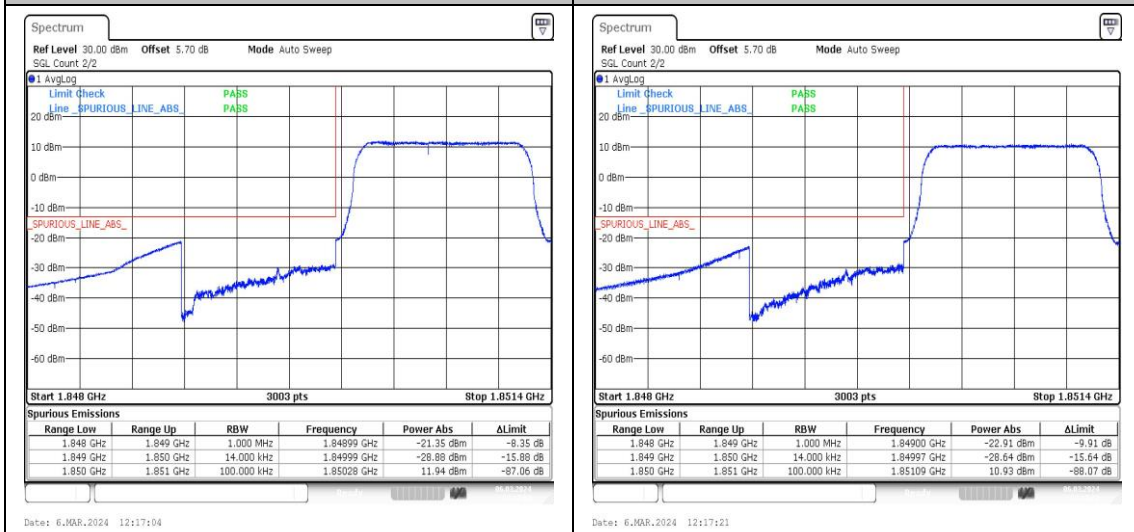

### Test Graphs

Band2\_1.4MHz\_QPSK\_18607\_1RB#0

Band2\_1.4MHz\_16QAM\_18607\_1RB#0

Band2\_1.4MHz\_QPSK\_18607\_1RB#5

Band2\_1.4MHz\_16QAM\_18607\_1RB#5

Band2\_1.4MHz\_QPSK\_18607\_6RB#0

Band2\_1.4MHz\_16QAM\_18607\_6RB#0