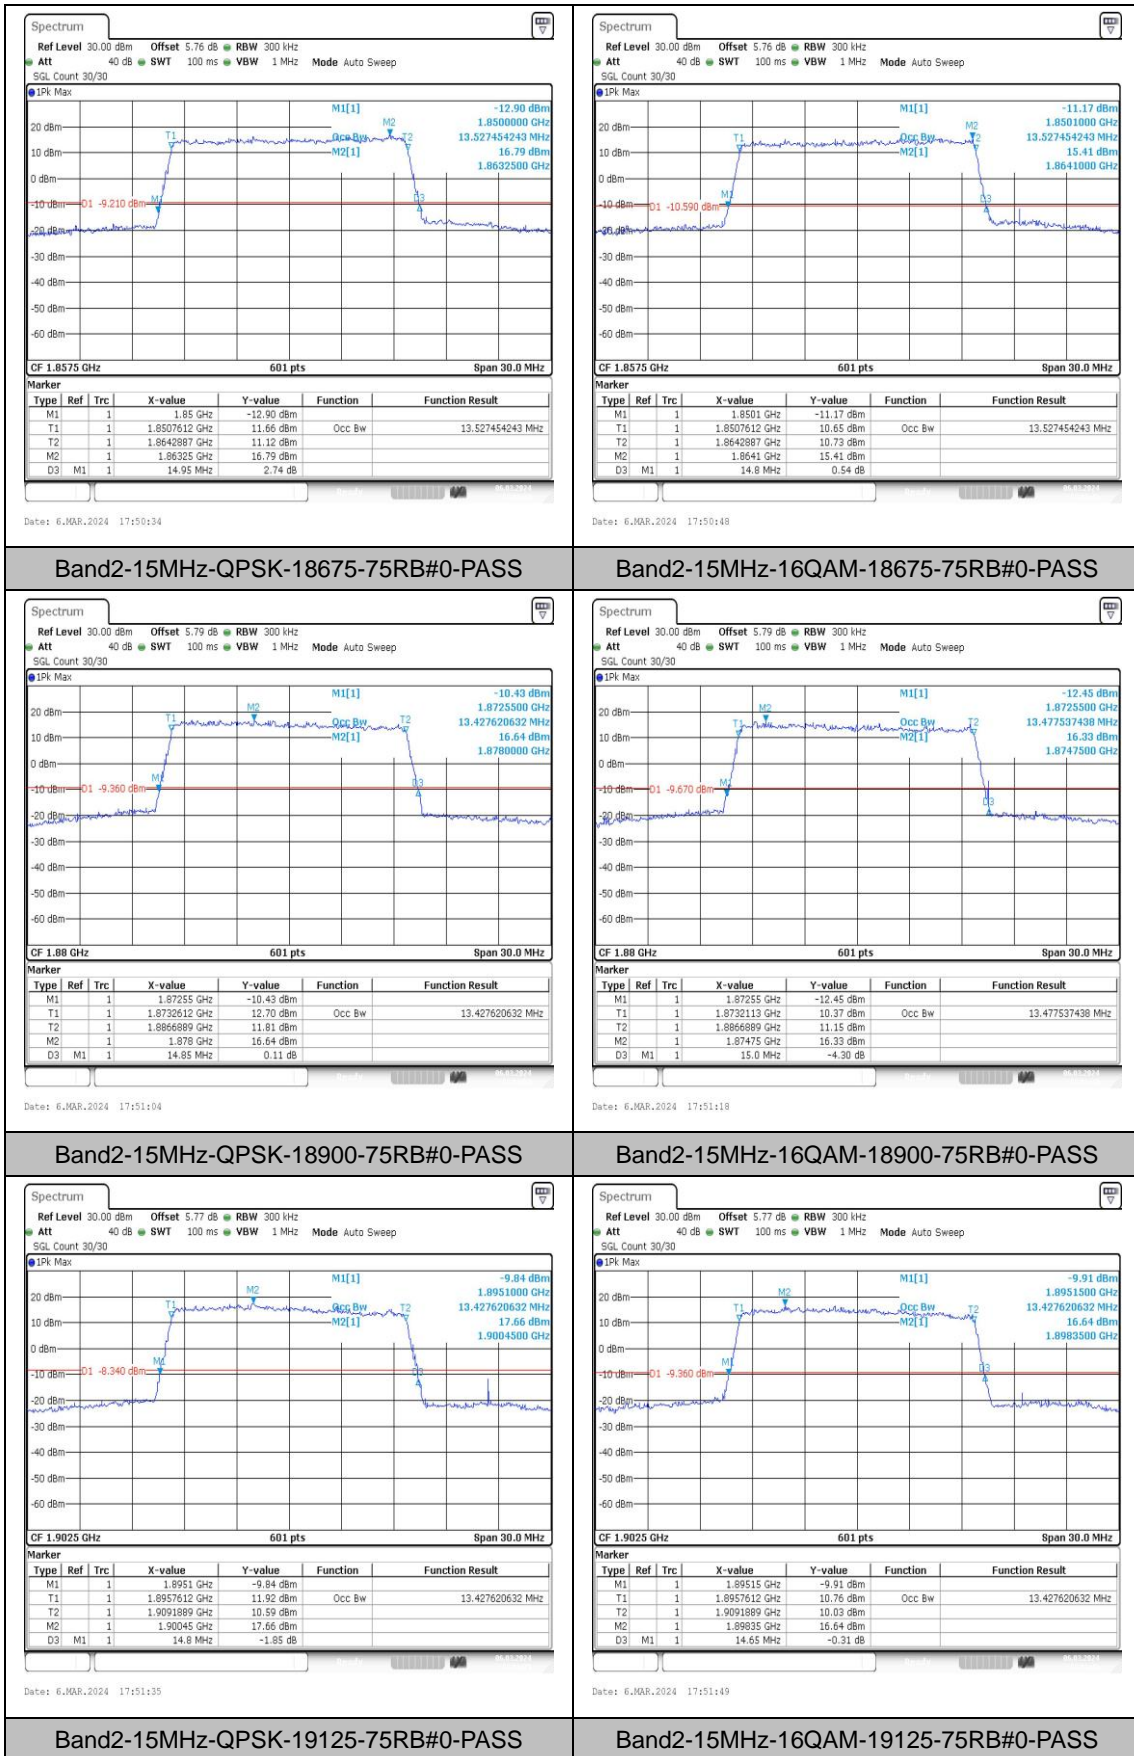

### Test Graphs

Band2-1.4MHz-QPSK-18607-6RB#0-PASS

Band2-1.4MHz-16QAM-18607-6RB#0-PASS

Band2-1.4MHz-QPSK-18900-6RB#0-PASS

Band2-1.4MHz-16QAM-18900-6RB#0-PASS

## Appendix D: Band Edge

### Test Result

Band	Bandwidth	Modulation	Channel	RB Configuration	Verdict
Band2	1.4MHz	QPSK	18607	1RB#0	PASS
Band2	1.4MHz	16QAM	18607	1RB#0	PASS
Band2	1.4MHz	QPSK	18607	1RB#5	PASS
Band2	1.4MHz	16QAM	18607	1RB#5	PASS
Band2	1.4MHz	QPSK	18607	6RB#0	PASS
Band2	1.4MHz	16QAM	18607	6RB#0	PASS
Band2	1.4MHz	QPSK	19193	1RB#0	PASS
Band2	1.4MHz	16QAM	19193	1RB#0	PASS
Band2	1.4MHz	QPSK	19193	1RB#5	PASS
Band2	1.4MHz	16QAM	19193	1RB#5	PASS
Band2	1.4MHz	QPSK	19193	6RB#0	PASS
Band2	1.4MHz	16QAM	19193	6RB#0	PASS
Band2	3MHz	QPSK	18615	1RB#0	PASS
Band2	3MHz	16QAM	18615	1RB#0	PASS
Band2	3MHz	QPSK	18615	1RB#14	PASS
Band2	3MHz	16QAM	18615	1RB#14	PASS
Band2	3MHz	QPSK	18615	15RB#0	PASS
Band2	3MHz	16QAM	18615	15RB#0	PASS
Band2	3MHz	QPSK	19185	1RB#0	PASS
Band2	3MHz	16QAM	19185	1RB#0	PASS
Band2	3MHz	QPSK	19185	1RB#14	PASS
Band2	3MHz	16QAM	19185	1RB#14	PASS
Band2	3MHz	QPSK	19185	15RB#0	PASS
Band2	3MHz	16QAM	19185	15RB#0	PASS
Band2	5MHz	QPSK	18625	1RB#0	PASS
Band2	5MHz	16QAM	18625	1RB#0	PASS
Band2	5MHz	QPSK	18625	1RB#24	PASS
Band2	5MHz	16QAM	18625	1RB#24	PASS
Band2	5MHz	QPSK	18625	25RB#0	PASS
Band2	5MHz	16QAM	18625	25RB#0	PASS
Band2	5MHz	QPSK	19175	1RB#0	PASS
Band2	5MHz	16QAM	19175	1RB#0	PASS
Band2	5MHz	QPSK	19175	1RB#24	PASS
Band2	5MHz	16QAM	19175	1RB#24	PASS
Band2	5MHz	QPSK	19175	25RB#0	PASS
Band2	5MHz	16QAM	19175	25RB#0	PASS