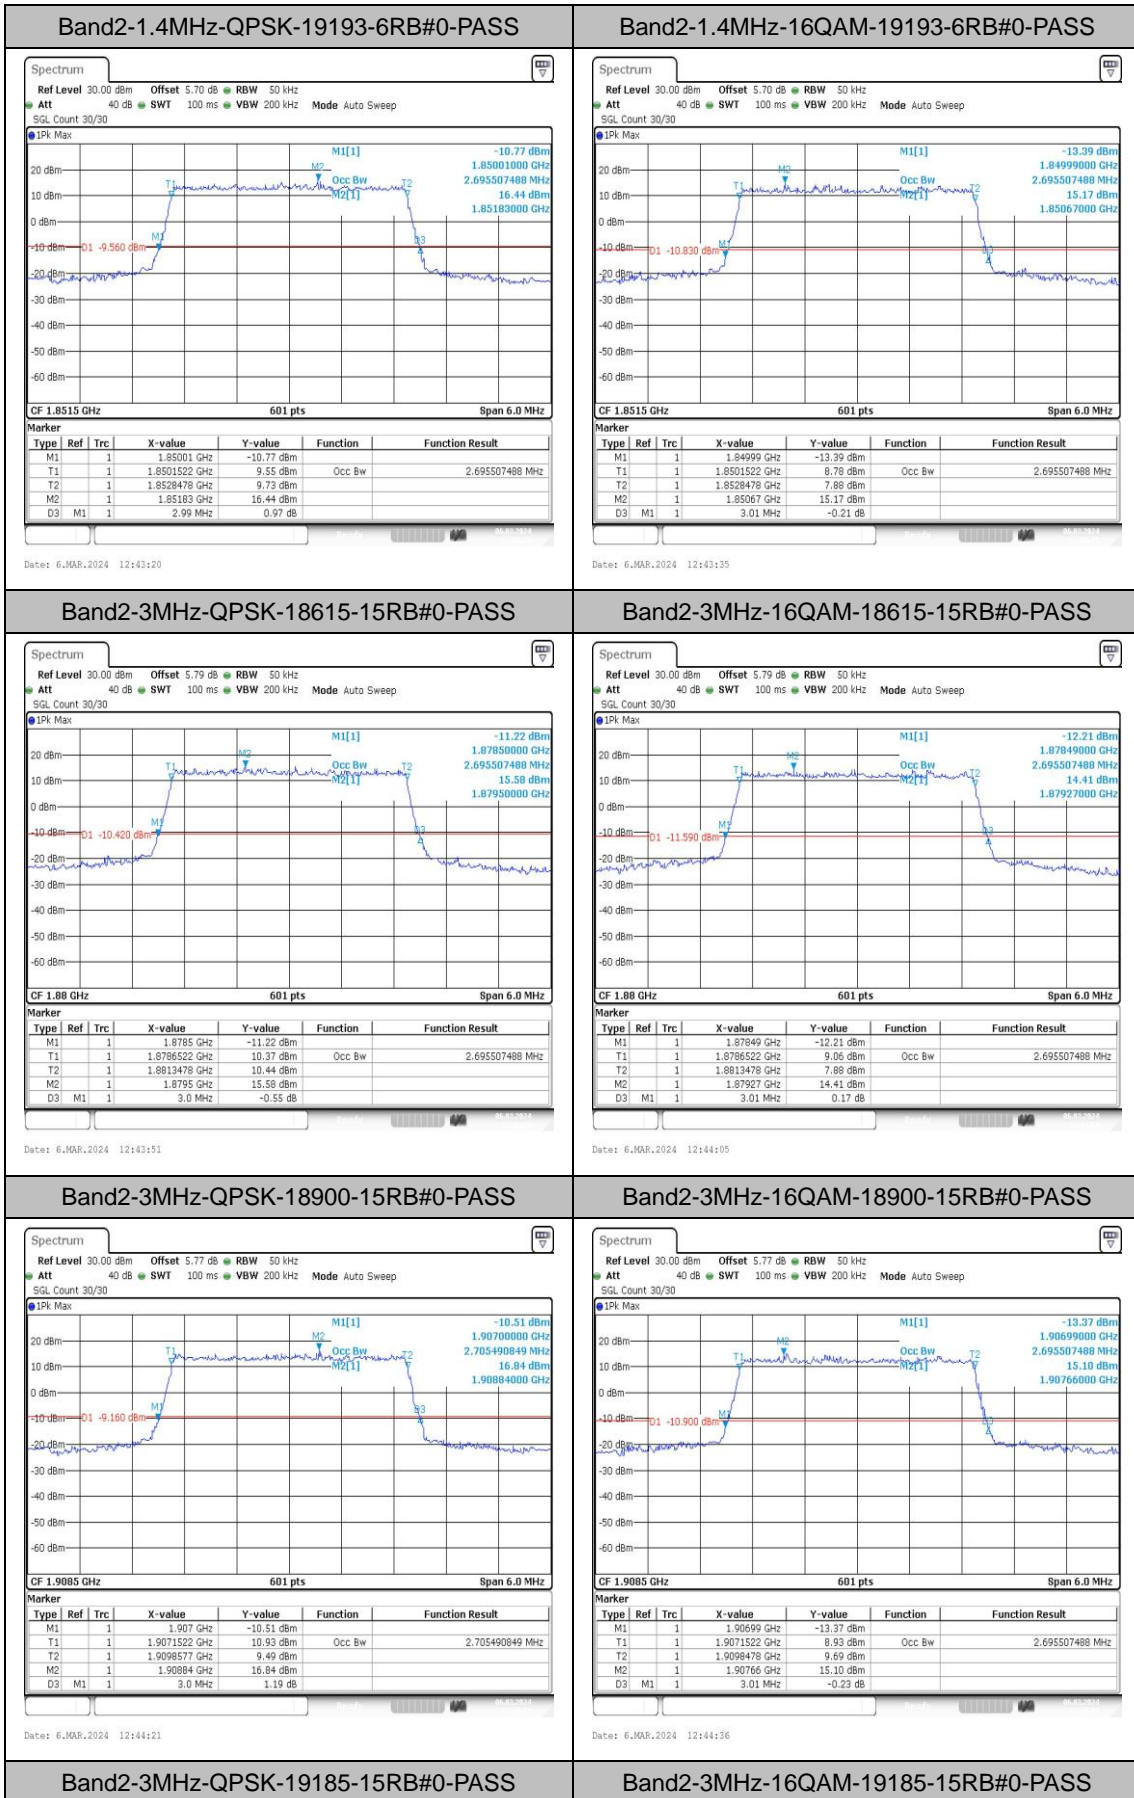

### Test Graphs

Band2-1.4MHz-QPSK-18607-6RB#0-PASS

Band2-1.4MHz-16QAM-18607-6RB#0-PASS

Band2-1.4MHz-QPSK-18900-6RB#0-PASS

Band2-1.4MHz-16QAM-18900-6RB#0-PASS

## Appendix D: Band Edge

### Test Result

Band	Bandwidth	Modulation	Channel	RB Configuration	Verdict
Band2	1.4MHz	QPSK	18607	1RB#0	PASS
Band2	1.4MHz	16QAM	18607	1RB#0	PASS
Band2	1.4MHz	QPSK	18607	1RB#5	PASS
Band2	1.4MHz	16QAM	18607	1RB#5	PASS
Band2	1.4MHz	QPSK	18607	6RB#0	PASS
Band2	1.4MHz	16QAM	18607	6RB#0	PASS
Band2	1.4MHz	QPSK	19193	1RB#0	PASS
Band2	1.4MHz	16QAM	19193	1RB#0	PASS
Band2	1.4MHz	QPSK	19193	1RB#5	PASS
Band2	1.4MHz	16QAM	19193	1RB#5	PASS
Band2	1.4MHz	QPSK	19193	6RB#0	PASS
Band2	1.4MHz	16QAM	19193	6RB#0	PASS
Band2	3MHz	QPSK	18615	1RB#0	PASS
Band2	3MHz	16QAM	18615	1RB#0	PASS
Band2	3MHz	QPSK	18615	1RB#14	PASS
Band2	3MHz	16QAM	18615	1RB#14	PASS
Band2	3MHz	QPSK	18615	15RB#0	PASS
Band2	3MHz	16QAM	18615	15RB#0	PASS
Band2	3MHz	QPSK	19185	1RB#0	PASS
Band2	3MHz	16QAM	19185	1RB#0	PASS
Band2	3MHz	QPSK	19185	1RB#14	PASS
Band2	3MHz	16QAM	19185	1RB#14	PASS
Band2	3MHz	QPSK	19185	15RB#0	PASS
Band2	3MHz	16QAM	19185	15RB#0	PASS
Band2	5MHz	QPSK	18625	1RB#0	PASS
Band2	5MHz	16QAM	18625	1RB#0	PASS
Band2	5MHz	QPSK	18625	1RB#24	PASS
Band2	5MHz	16QAM	18625	1RB#24	PASS
Band2	5MHz	QPSK	18625	25RB#0	PASS
Band2	5MHz	16QAM	18625	25RB#0	PASS
Band2	5MHz	QPSK	19175	1RB#0	PASS
Band2	5MHz	16QAM	19175	1RB#0	PASS
Band2	5MHz	QPSK	19175	1RB#24	PASS
Band2	5MHz	16QAM	19175	1RB#24	PASS
Band2	5MHz	QPSK	19175	25RB#0	PASS
Band2	5MHz	16QAM	19175	25RB#0	PASS