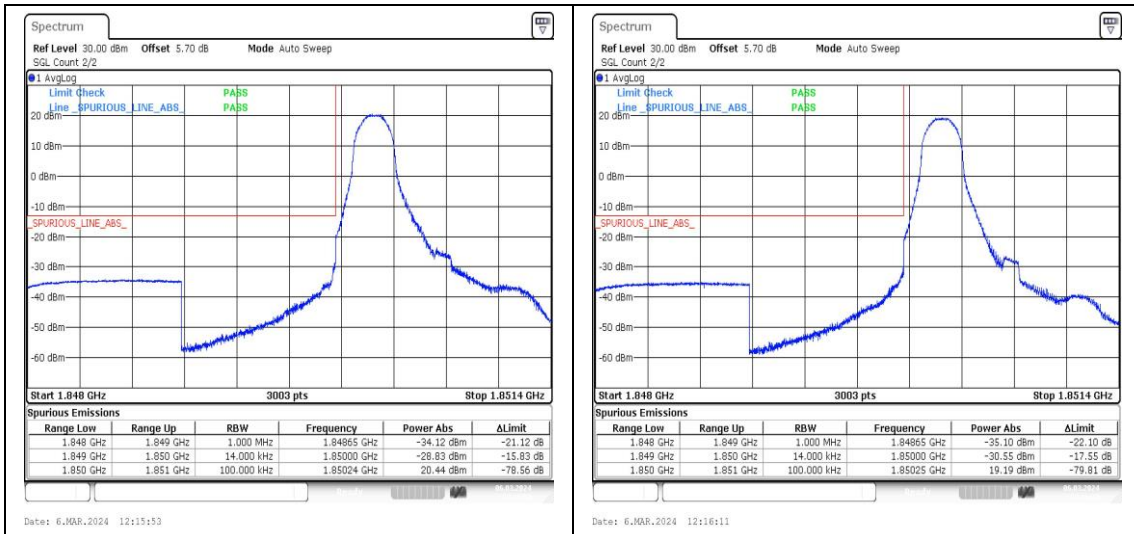

Test Graphs

Band2_1.4MHz_QPSK_18607_1RB#0

Band2_1.4MHz_16QAM_18607_1RB#0