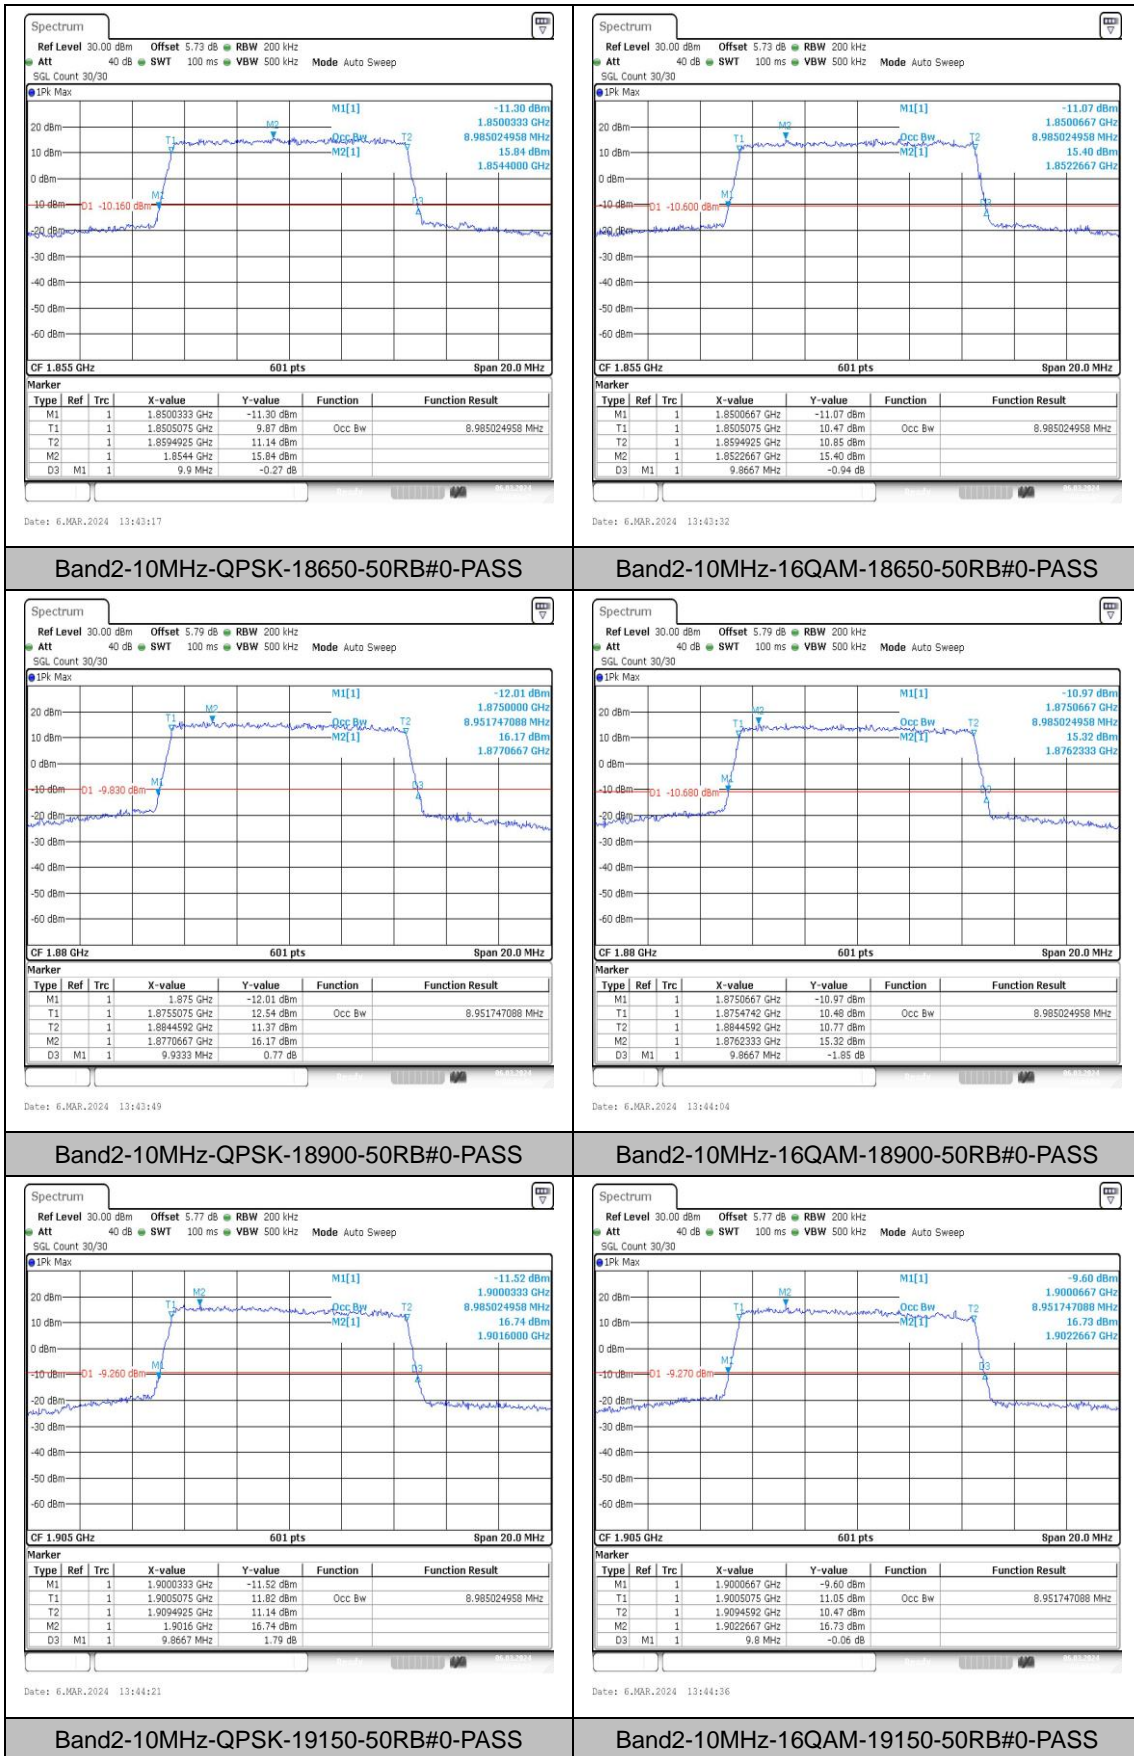

### Test Graphs

Band2-1.4MHz-QPSK-18607-6RB#0-PASS

Band2-1.4MHz-16QAM-18607-6RB#0-PASS

Band2-1.4MHz-QPSK-18900-6RB#0-PASS

Band2-1.4MHz-16QAM-18900-6RB#0-PASS

## Appendix D: Band Edge

### Test Result

Band	Bandwidth	Modulation	Channel	RB Configuration	Verdict
Band2	1.4MHz	QPSK	18607	1RB#0	PASS
Band2	1.4MHz	16QAM	18607	1RB#0	PASS
Band2	1.4MHz	QPSK	18607	1RB#5	PASS
Band2	1.4MHz	16QAM	18607	1RB#5	PASS
Band2	1.4MHz	QPSK	18607	6RB#0	PASS
Band2	1.4MHz	16QAM	18607	6RB#0	PASS
Band2	1.4MHz	QPSK	19193	1RB#0	PASS
Band2	1.4MHz	16QAM	19193	1RB#0	PASS
Band2	1.4MHz	QPSK	19193	1RB#5	PASS
Band2	1.4MHz	16QAM	19193	1RB#5	PASS
Band2	1.4MHz	QPSK	19193	6RB#0	PASS
Band2	1.4MHz	16QAM	19193	6RB#0	PASS
Band2	3MHz	QPSK	18615	1RB#0	PASS
Band2	3MHz	16QAM	18615	1RB#0	PASS
Band2	3MHz	QPSK	18615	1RB#14	PASS
Band2	3MHz	16QAM	18615	1RB#14	PASS
Band2	3MHz	QPSK	18615	15RB#0	PASS
Band2	3MHz	16QAM	18615	15RB#0	PASS
Band2	3MHz	QPSK	19185	1RB#0	PASS
Band2	3MHz	16QAM	19185	1RB#0	PASS
Band2	3MHz	QPSK	19185	1RB#14	PASS
Band2	3MHz	16QAM	19185	1RB#14	PASS
Band2	3MHz	QPSK	19185	15RB#0	PASS
Band2	3MHz	16QAM	19185	15RB#0	PASS
Band2	5MHz	QPSK	18625	1RB#0	PASS
Band2	5MHz	16QAM	18625	1RB#0	PASS
Band2	5MHz	QPSK	18625	1RB#24	PASS
Band2	5MHz	16QAM	18625	1RB#24	PASS
Band2	5MHz	QPSK	18625	25RB#0	PASS
Band2	5MHz	16QAM	18625	25RB#0	PASS
Band2	5MHz	QPSK	19175	1RB#0	PASS
Band2	5MHz	16QAM	19175	1RB#0	PASS
Band2	5MHz	QPSK	19175	1RB#24	PASS
Band2	5MHz	16QAM	19175	1RB#24	PASS
Band2	5MHz	QPSK	19175	25RB#0	PASS
Band2	5MHz	16QAM	19175	25RB#0	PASS