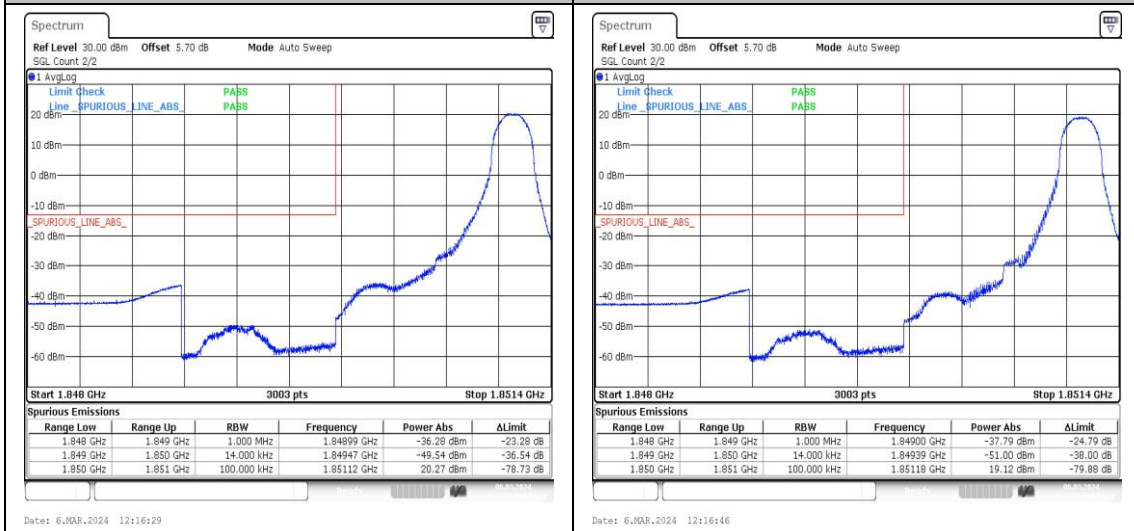

Band2_1.4MHz_QPSK_18607_1RB#5

Band2_1.4MHz_16QAM_18607_1RB#5