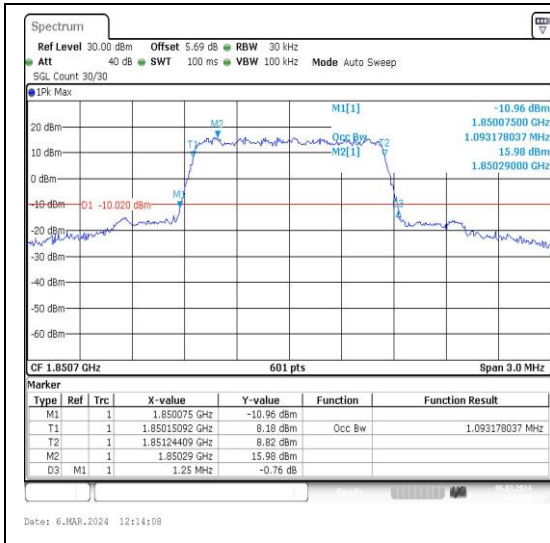

### Test Graphs

Band2-1.4MHz-QPSK-18607-6RB#0-PASS

Band2-1.4MHz-16QAM-18607-6RB#0-PASS

Band2-1.4MHz-QPSK-18900-6RB#0-PASS

Band2-1.4MHz-16QAM-18900-6RB#0-PASS

## Appendix D: Band Edge

### Test Result

Band	Bandwidth	Modulation	Channel	RB Configuration	Verdict
Band2	1.4MHz	QPSK	18607	1RB#0	PASS
Band2	1.4MHz	16QAM	18607	1RB#0	PASS
Band2	1.4MHz	QPSK	18607	1RB#5	PASS
Band2	1.4MHz	16QAM	18607	1RB#5	PASS
Band2	1.4MHz	QPSK	18607	6RB#0	PASS
Band2	1.4MHz	16QAM	18607	6RB#0	PASS
Band2	1.4MHz	QPSK	19193	1RB#0	PASS
Band2	1.4MHz	16QAM	19193	1RB#0	PASS
Band2	1.4MHz	QPSK	19193	1RB#5	PASS
Band2	1.4MHz	16QAM	19193	1RB#5	PASS
Band2	1.4MHz	QPSK	19193	6RB#0	PASS
Band2	1.4MHz	16QAM	19193	6RB#0	PASS
Band2	3MHz	QPSK	18615	1RB#0	PASS
Band2	3MHz	16QAM	18615	1RB#0	PASS
Band2	3MHz	QPSK	18615	1RB#14	PASS
Band2	3MHz	16QAM	18615	1RB#14	PASS
Band2	3MHz	QPSK	18615	15RB#0	PASS
Band2	3MHz	16QAM	18615	15RB#0	PASS
Band2	3MHz	QPSK	19185	1RB#0	PASS
Band2	3MHz	16QAM	19185	1RB#0	PASS
Band2	3MHz	QPSK	19185	1RB#14	PASS
Band2	3MHz	16QAM	19185	1RB#14	PASS
Band2	3MHz	QPSK	19185	15RB#0	PASS
Band2	3MHz	16QAM	19185	15RB#0	PASS
Band2	5MHz	QPSK	18625	1RB#0	PASS
Band2	5MHz	16QAM	18625	1RB#0	PASS
Band2	5MHz	QPSK	18625	1RB#24	PASS
Band2	5MHz	16QAM	18625	1RB#24	PASS
Band2	5MHz	QPSK	18625	25RB#0	PASS
Band2	5MHz	16QAM	18625	25RB#0	PASS
Band2	5MHz	QPSK	19175	1RB#0	PASS
Band2	5MHz	16QAM	19175	1RB#0	PASS
Band2	5MHz	QPSK	19175	1RB#24	PASS
Band2	5MHz	16QAM	19175	1RB#24	PASS
Band2	5MHz	QPSK	19175	25RB#0	PASS
Band2	5MHz	16QAM	19175	25RB#0	PASS