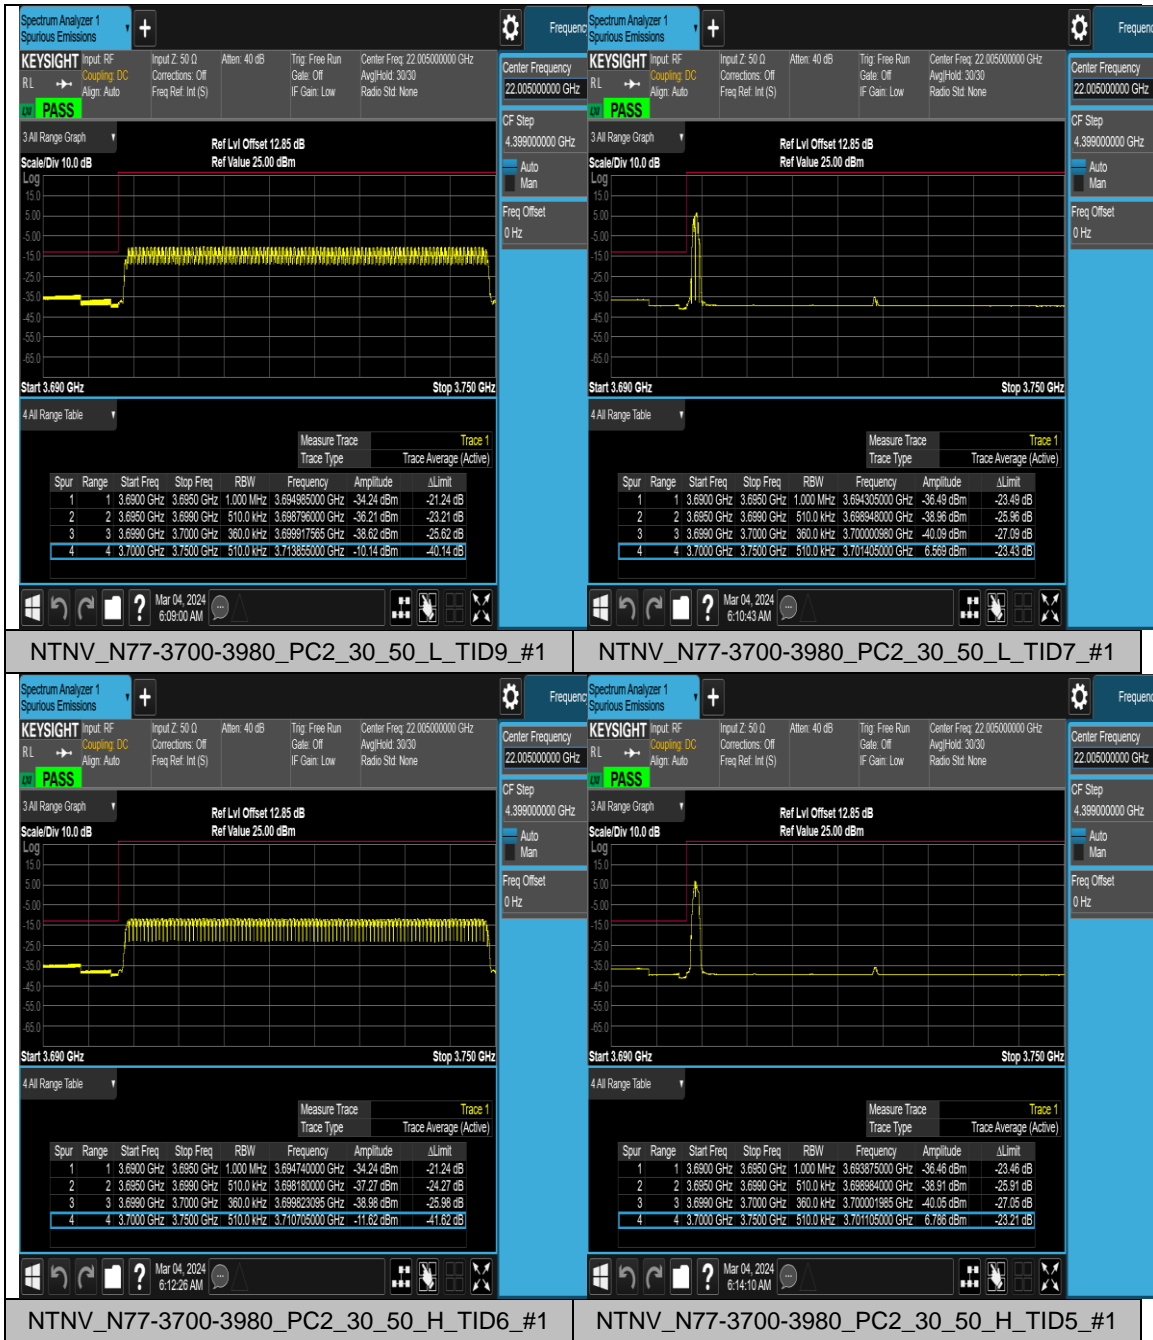

Appendix D: Band Edge for SA**Test Result**

Band	SCS	Bandwidth	Modulation	Channel	RB Config	Verdict
N77-3700-3980	30	20	CP-QPSK	L	Outer_Full	PASS
N77-3700-3980	30	20	CP-QPSK	L	Edge_1RB_Left	PASS
N77-3700-3980	30	20	CP-16QAM	L	Outer_Full	PASS
N77-3700-3980	30	20	CP-16QAM	L	Edge_1RB_Left	PASS
N77-3700-3980	30	20	CP-QPSK	H	Outer_Full	PASS
N77-3700-3980	30	20	CP-QPSK	H	Edge_1RB_Right	PASS
N77-3700-3980	30	20	CP-16QAM	H	Outer_Full	PASS
N77-3700-3980	30	20	CP-16QAM	H	Edge_1RB_Right	PASS
N77-3700-3980	30	40	CP-QPSK	L	Outer_Full	PASS
N77-3700-3980	30	40	CP-QPSK	L	Edge_1RB_Left	PASS
N77-3700-3980	30	40	CP-16QAM	L	Outer_Full	PASS
N77-3700-3980	30	40	CP-16QAM	L	Edge_1RB_Left	PASS
N77-3700-3980	30	40	CP-QPSK	H	Outer_Full	PASS
N77-3700-3980	30	40	CP-QPSK	H	Edge_1RB_Right	PASS
N77-3700-3980	30	40	CP-16QAM	H	Outer_Full	PASS
N77-3700-3980	30	40	CP-16QAM	H	Edge_1RB_Right	PASS
N77-3700-3980	30	50	CP-QPSK	L	Outer_Full	PASS
N77-3700-3980	30	50	CP-QPSK	L	Edge_1RB_Left	PASS
N77-3700-3980	30	50	CP-16QAM	L	Outer_Full	PASS

3980						
N77-3700-3980	30	90	CP-QPSK	L	Edge_1RB_Left	PASS
N77-3700-3980	30	90	CP-16QAM	L	Outer_Full	PASS
N77-3700-3980	30	90	CP-16QAM	L	Edge_1RB_Left	PASS
N77-3700-3980	30	90	CP-QPSK	H	Outer_Full	PASS
N77-3700-3980	30	90	CP-QPSK	H	Edge_1RB_Right	PASS
N77-3700-3980	30	90	CP-16QAM	H	Outer_Full	PASS
N77-3700-3980	30	90	CP-16QAM	H	Edge_1RB_Right	PASS
N77-3700-3980	30	100	CP-QPSK	L	Outer_Full	PASS
N77-3700-3980	30	100	CP-QPSK	L	Edge_1RB_Left	PASS
N77-3700-3980	30	100	CP-16QAM	L	Outer_Full	PASS
N77-3700-3980	30	100	CP-16QAM	L	Edge_1RB_Left	PASS
N77-3700-3980	30	100	CP-QPSK	H	Outer_Full	PASS
N77-3700-3980	30	100	CP-QPSK	H	Edge_1RB_Right	PASS
N77-3700-3980	30	100	CP-16QAM	H	Outer_Full	PASS
N77-3700-3980	30	100	CP-16QAM	H	Edge_1RB_Right	PASS

Test Graphs

NTNV_N77-3700-3980_PC2_30_80_L_TID9_#1 NTVN_N77-3700-3980_PC2_30_80_L_TID7_#1

NTNV_N77-3700-3980_PC2_30_80_H_TID6_#1 NTVN_N77-3700-3980_PC2_30_80_H_TID5_#1