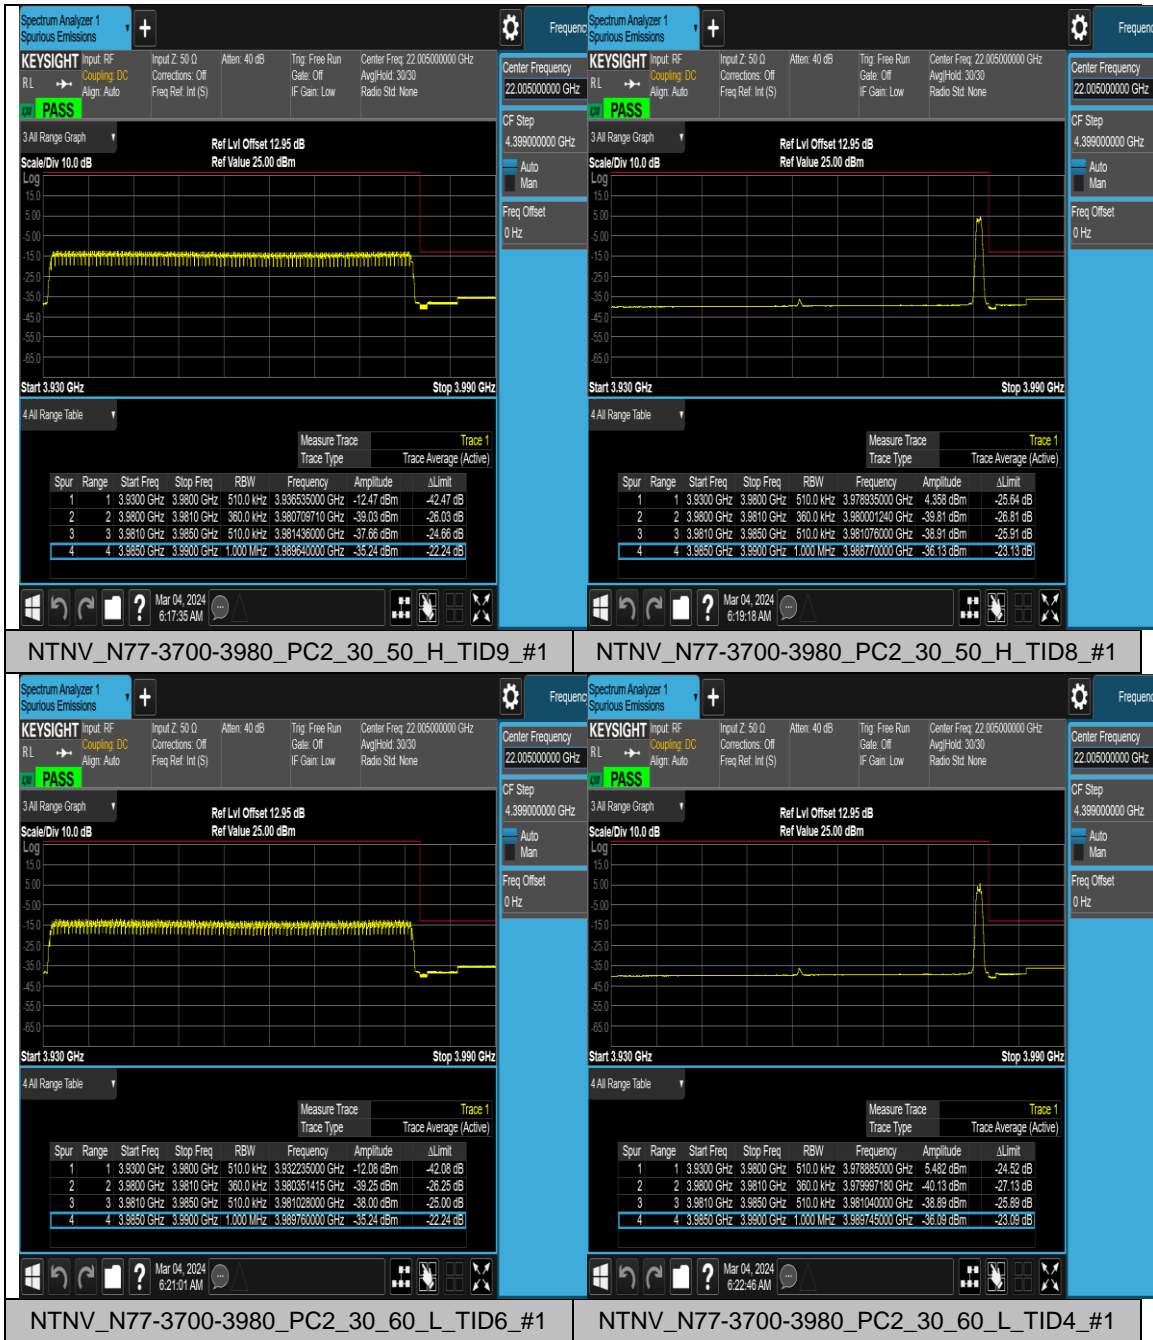

Appendix D: Band Edge for SA**Test Result**

Band	SCS	Bandwidth	Modulation	Channel	RB Config	Verdict
N77-3700-3980	30	20	CP-QPSK	L	Outer_Full	PASS
N77-3700-3980	30	20	CP-QPSK	L	Edge_1RB_Left	PASS
N77-3700-3980	30	20	CP-16QAM	L	Outer_Full	PASS
N77-3700-3980	30	20	CP-16QAM	L	Edge_1RB_Left	PASS
N77-3700-3980	30	20	CP-QPSK	H	Outer_Full	PASS
N77-3700-3980	30	20	CP-QPSK	H	Edge_1RB_Right	PASS
N77-3700-3980	30	20	CP-16QAM	H	Outer_Full	PASS
N77-3700-3980	30	20	CP-16QAM	H	Edge_1RB_Right	PASS
N77-3700-3980	30	40	CP-QPSK	L	Outer_Full	PASS
N77-3700-3980	30	40	CP-QPSK	L	Edge_1RB_Left	PASS
N77-3700-3980	30	40	CP-16QAM	L	Outer_Full	PASS
N77-3700-3980	30	40	CP-16QAM	L	Edge_1RB_Left	PASS
N77-3700-3980	30	40	CP-QPSK	H	Outer_Full	PASS
N77-3700-3980	30	40	CP-QPSK	H	Edge_1RB_Right	PASS
N77-3700-3980	30	40	CP-16QAM	H	Outer_Full	PASS
N77-3700-3980	30	40	CP-16QAM	H	Edge_1RB_Right	PASS
N77-3700-3980	30	50	CP-QPSK	L	Outer_Full	PASS
N77-3700-3980	30	50	CP-QPSK	L	Edge_1RB_Left	PASS
N77-3700-3980	30	50	CP-16QAM	L	Outer_Full	PASS

Test Graphs

NTNV_N77-3700-3980_PC2_30_80_L_TID9_#1 NTVN_N77-3700-3980_PC2_30_80_L_TID7_#1

NTNV_N77-3700-3980_PC2_30_80_H_TID6_#1 NTVN_N77-3700-3980_PC2_30_80_H_TID5_#1