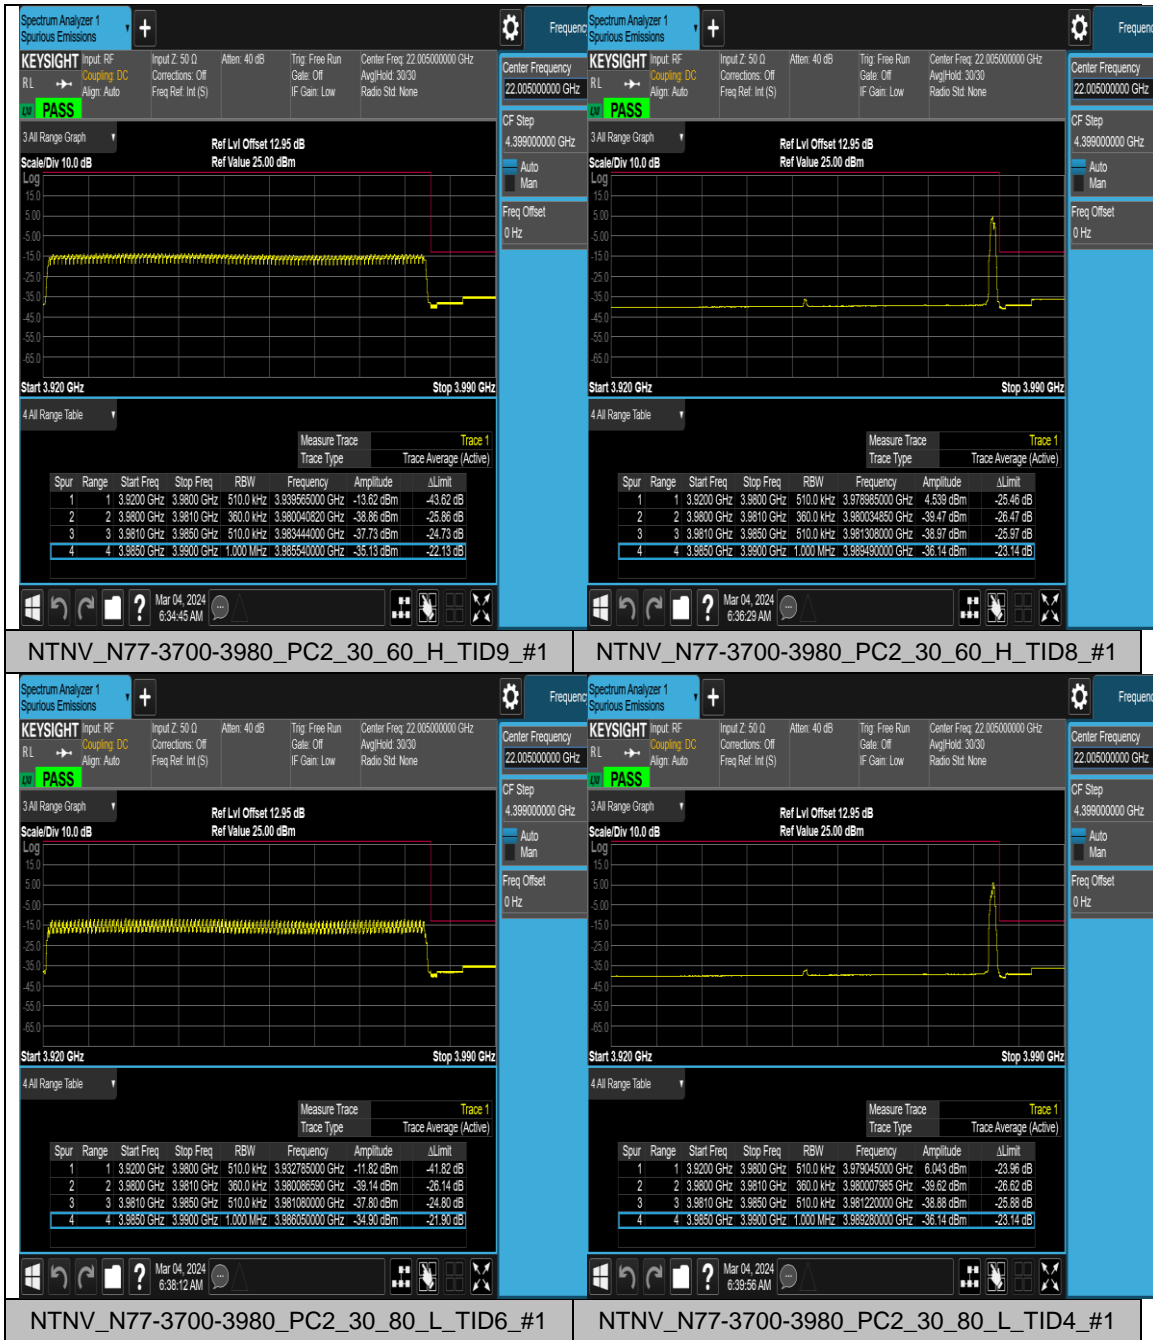

Appendix D: Band Edge for SA**Test Result**

Band	SCS	Bandwidth	Modulation	Channel	RB Config	Verdict
N77-3700-3980	30	20	CP-QPSK	L	Outer_Full	PASS
N77-3700-3980	30	20	CP-QPSK	L	Edge_1RB_Left	PASS
N77-3700-3980	30	20	CP-16QAM	L	Outer_Full	PASS
N77-3700-3980	30	20	CP-16QAM	L	Edge_1RB_Left	PASS
N77-3700-3980	30	20	CP-QPSK	H	Outer_Full	PASS
N77-3700-3980	30	20	CP-QPSK	H	Edge_1RB_Right	PASS
N77-3700-3980	30	20	CP-16QAM	H	Outer_Full	PASS
N77-3700-3980	30	20	CP-16QAM	H	Edge_1RB_Right	PASS
N77-3700-3980	30	40	CP-QPSK	L	Outer_Full	PASS
N77-3700-3980	30	40	CP-QPSK	L	Edge_1RB_Left	PASS
N77-3700-3980	30	40	CP-16QAM	L	Outer_Full	PASS
N77-3700-3980	30	40	CP-16QAM	L	Edge_1RB_Left	PASS
N77-3700-3980	30	40	CP-QPSK	H	Outer_Full	PASS
N77-3700-3980	30	40	CP-QPSK	H	Edge_1RB_Right	PASS
N77-3700-3980	30	40	CP-16QAM	H	Outer_Full	PASS
N77-3700-3980	30	40	CP-16QAM	H	Edge_1RB_Right	PASS
N77-3700-3980	30	50	CP-QPSK	L	Outer_Full	PASS
N77-3700-3980	30	50	CP-QPSK	L	Edge_1RB_Left	PASS
N77-3700-3980	30	50	CP-16QAM	L	Outer_Full	PASS

Test Graphs

NTNV_N77-3700-3980_PC2_30_80_L_TID9_#1 NTVN_N77-3700-3980_PC2_30_80_L_TID7_#1

NTNV_N77-3700-3980_PC2_30_80_H_TID6_#1 NTVN_N77-3700-3980_PC2_30_80_H_TID5_#1