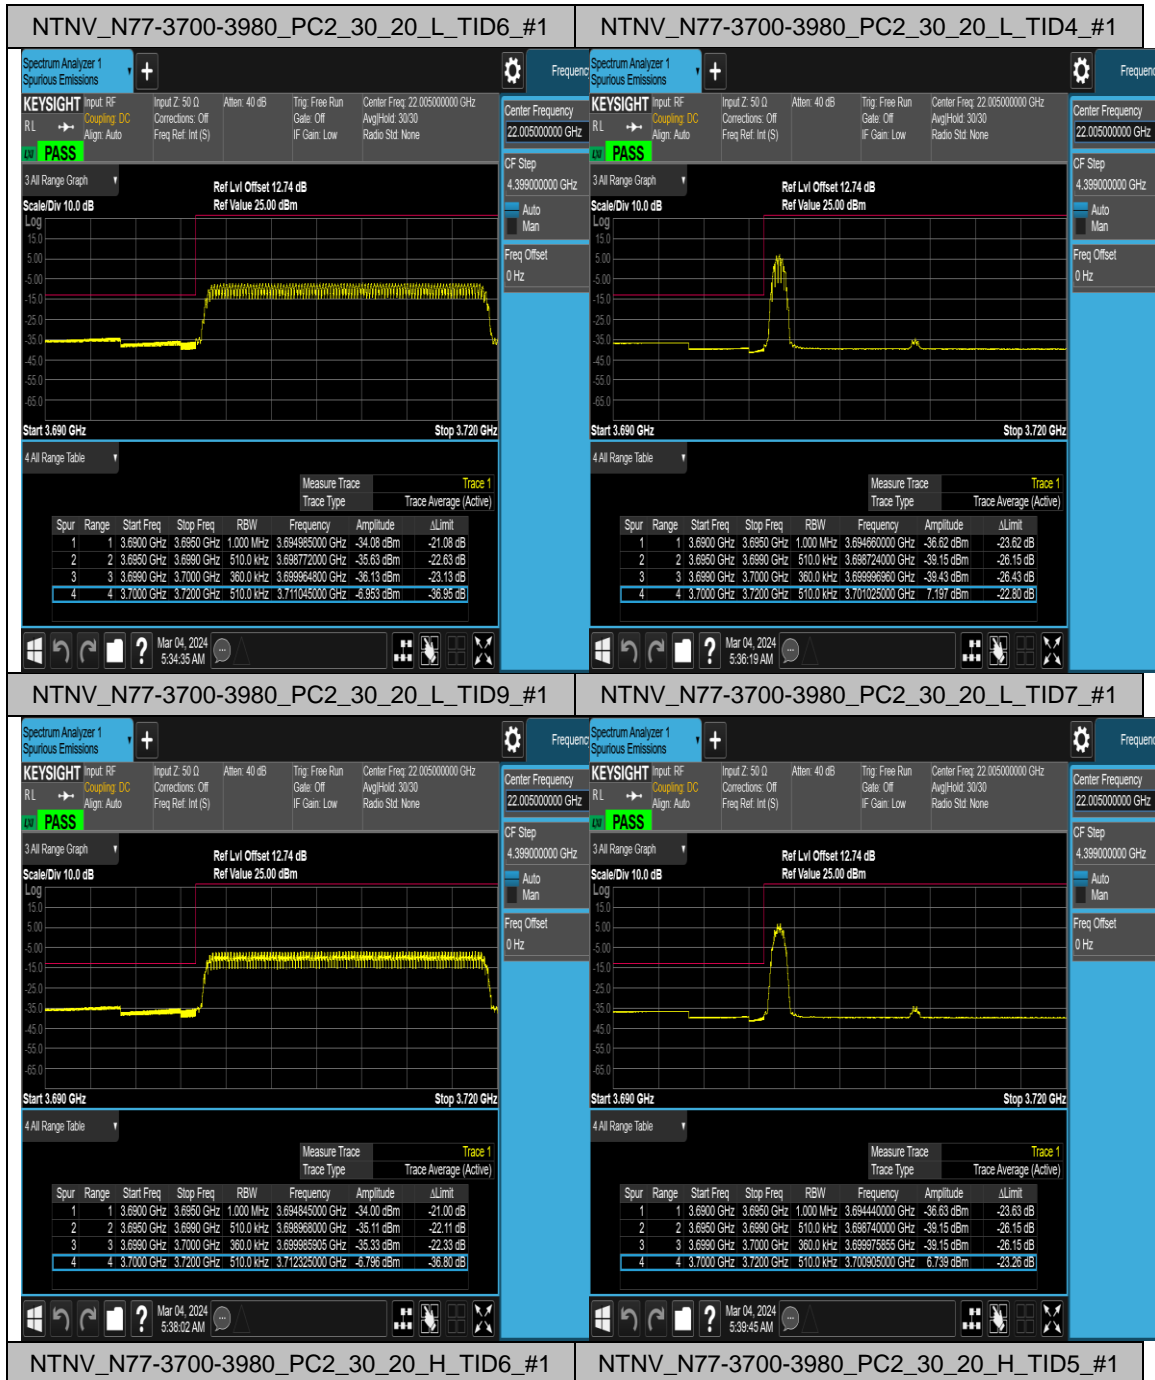

3980						
N77-3700-3980	30	90	CP-QPSK	L	Edge_1RB_Left	PASS
N77-3700-3980	30	90	CP-16QAM	L	Outer_Full	PASS
N77-3700-3980	30	90	CP-16QAM	L	Edge_1RB_Left	PASS
N77-3700-3980	30	90	CP-QPSK	H	Outer_Full	PASS
N77-3700-3980	30	90	CP-QPSK	H	Edge_1RB_Right	PASS
N77-3700-3980	30	90	CP-16QAM	H	Outer_Full	PASS
N77-3700-3980	30	90	CP-16QAM	H	Edge_1RB_Right	PASS
N77-3700-3980	30	100	CP-QPSK	L	Outer_Full	PASS
N77-3700-3980	30	100	CP-QPSK	L	Edge_1RB_Left	PASS
N77-3700-3980	30	100	CP-16QAM	L	Outer_Full	PASS
N77-3700-3980	30	100	CP-16QAM	L	Edge_1RB_Left	PASS
N77-3700-3980	30	100	CP-QPSK	H	Outer_Full	PASS
N77-3700-3980	30	100	CP-QPSK	H	Edge_1RB_Right	PASS
N77-3700-3980	30	100	CP-16QAM	H	Outer_Full	PASS
N77-3700-3980	30	100	CP-16QAM	H	Edge_1RB_Right	PASS

Test Graphs