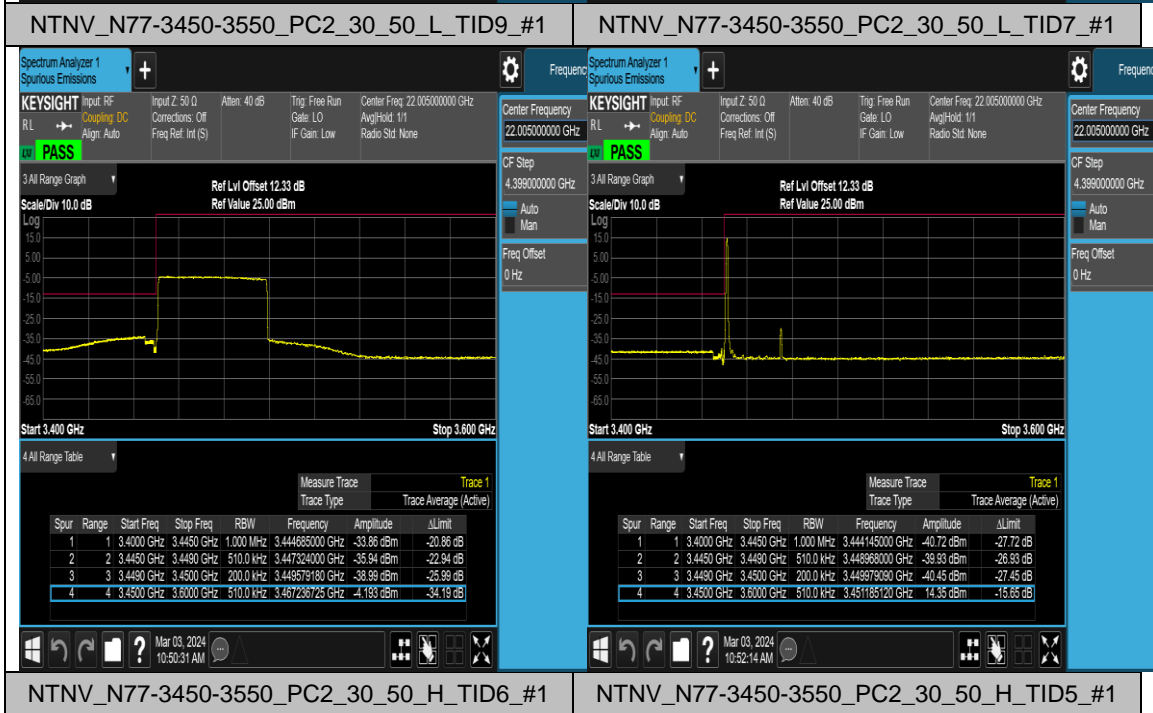

### Test Graphs

NTNV\_N77-3450-3550\_PC2\_30\_90\_L\_TID9\_#1

NTNV\_N77-3450-3550\_PC2\_30\_90\_L\_TID7\_#1

NTNV\_N77-3450-3550\_PC2\_30\_90\_H\_TID6\_#1

NTNV\_N77-3450-3550\_PC2\_30\_90\_H\_TID5\_#1