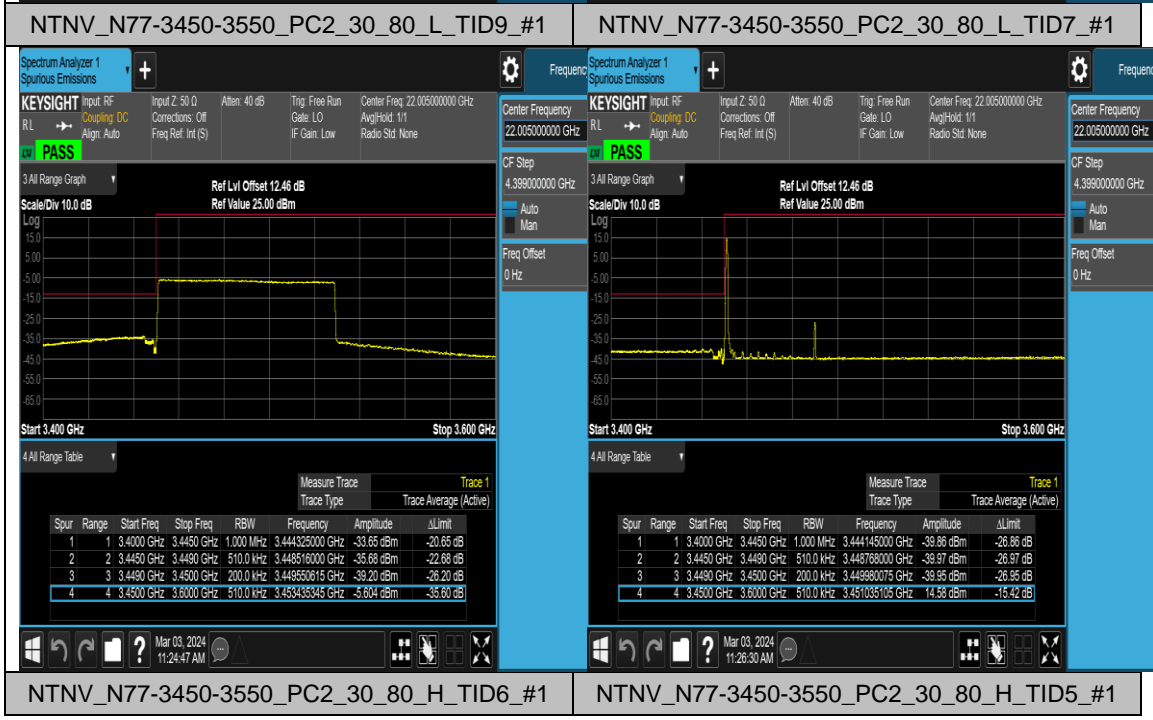

### Test Graphs

NTNV\_N77-3450-3550\_PC2\_30\_90\_L\_TID9\_#1

NTNV\_N77-3450-3550\_PC2\_30\_90\_L\_TID7\_#1

NTNV\_N77-3450-3550\_PC2\_30\_90\_H\_TID6\_#1

NTNV\_N77-3450-3550\_PC2\_30\_90\_H\_TID5\_#1