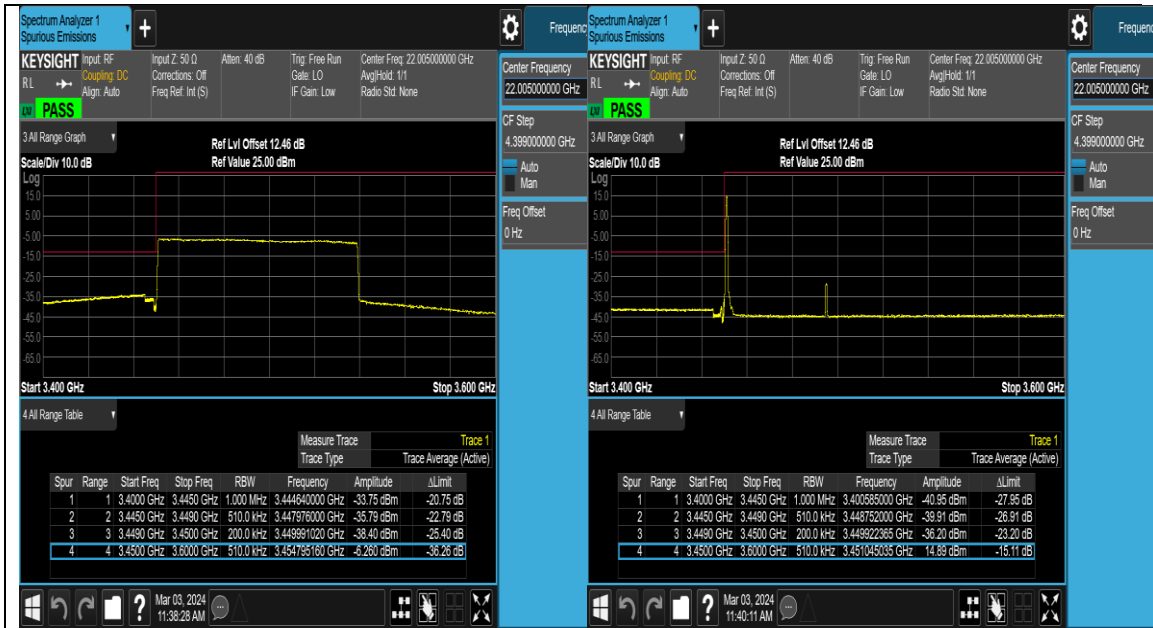

### Test Graphs

NTNV\_N77-3450-3550\_PC2\_30\_90\_L\_TID9\_#1

NTNV\_N77-3450-3550\_PC2\_30\_90\_L\_TID7\_#1

NTNV\_N77-3450-3550\_PC2\_30\_90\_H\_TID6\_#1

NTNV\_N77-3450-3550\_PC2\_30\_90\_H\_TID5\_#1