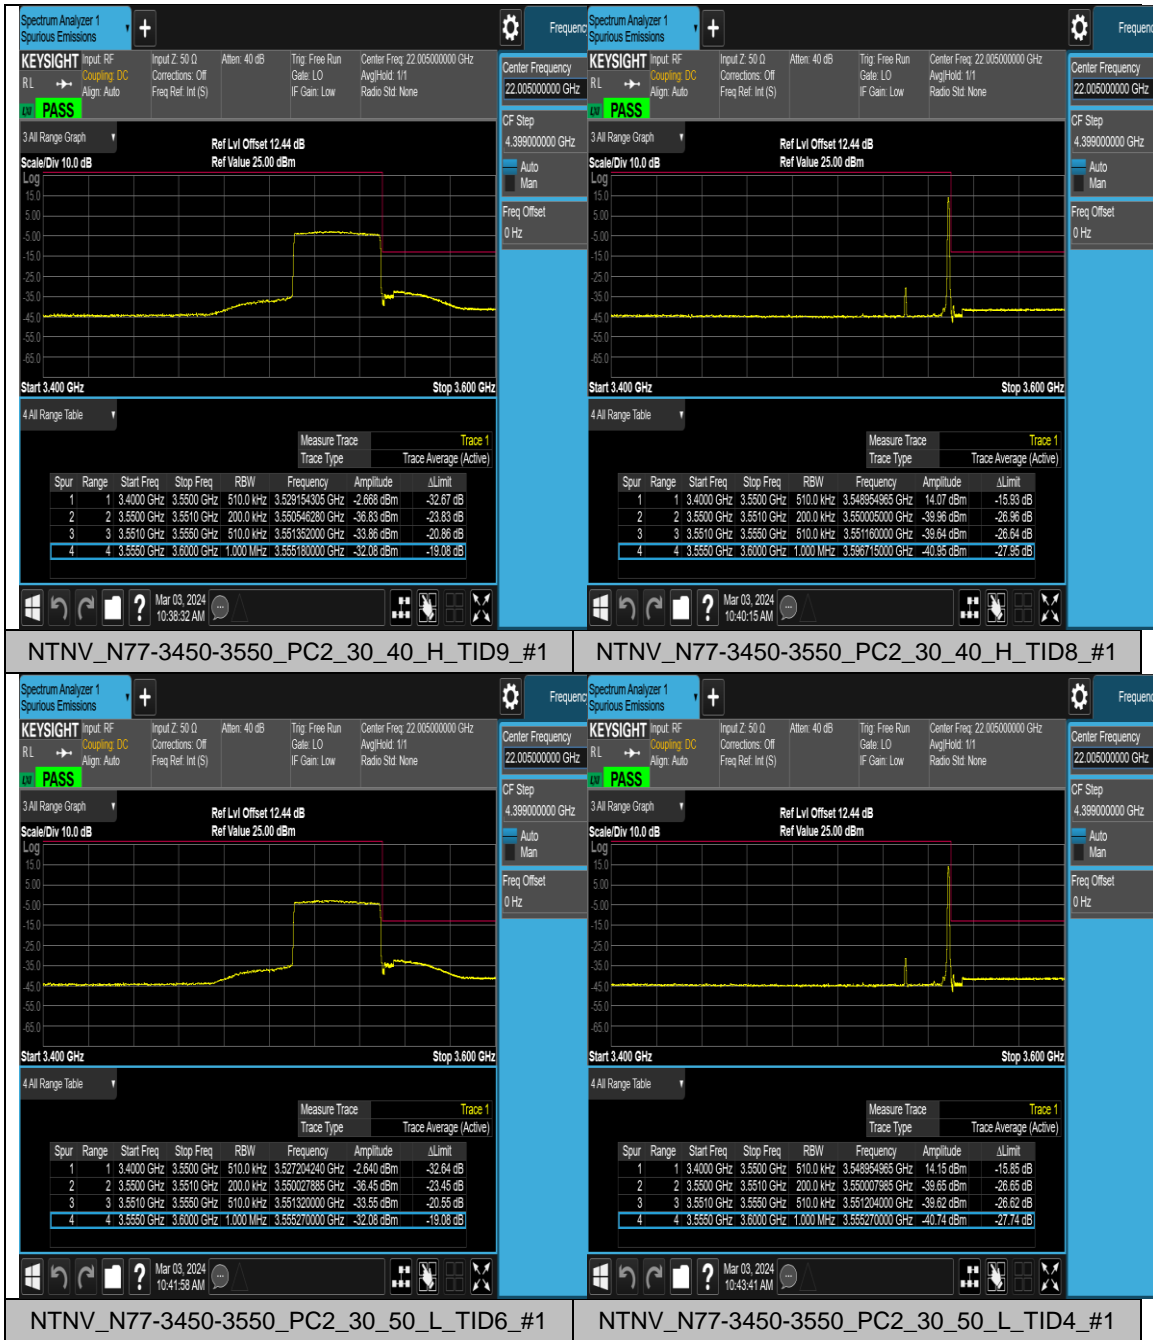

## Appendix D: Band Edge for SA

3550						
N77-3450-3550	30	90	CP-QPSK	L	Edge_1RB_Left	PASS
N77-3450-3550	30	90	CP-16QAM	L	Outer_Full	PASS
N77-3450-3550	30	90	CP-16QAM	L	Edge_1RB_Left	PASS
N77-3450-3550	30	90	CP-QPSK	H	Outer_Full	PASS
N77-3450-3550	30	90	CP-QPSK	H	Edge_1RB_Right	PASS
N77-3450-3550	30	90	CP-16QAM	H	Outer_Full	PASS
N77-3450-3550	30	90	CP-16QAM	H	Edge_1RB_Right	PASS

### Test Graphs

NTNV\_N77-3450-3550\_PC2\_30\_90\_L\_TID9\_#1

NTNV\_N77-3450-3550\_PC2\_30\_90\_L\_TID7\_#1

NTNV\_N77-3450-3550\_PC2\_30\_90\_H\_TID6\_#1

NTNV\_N77-3450-3550\_PC2\_30\_90\_H\_TID5\_#1