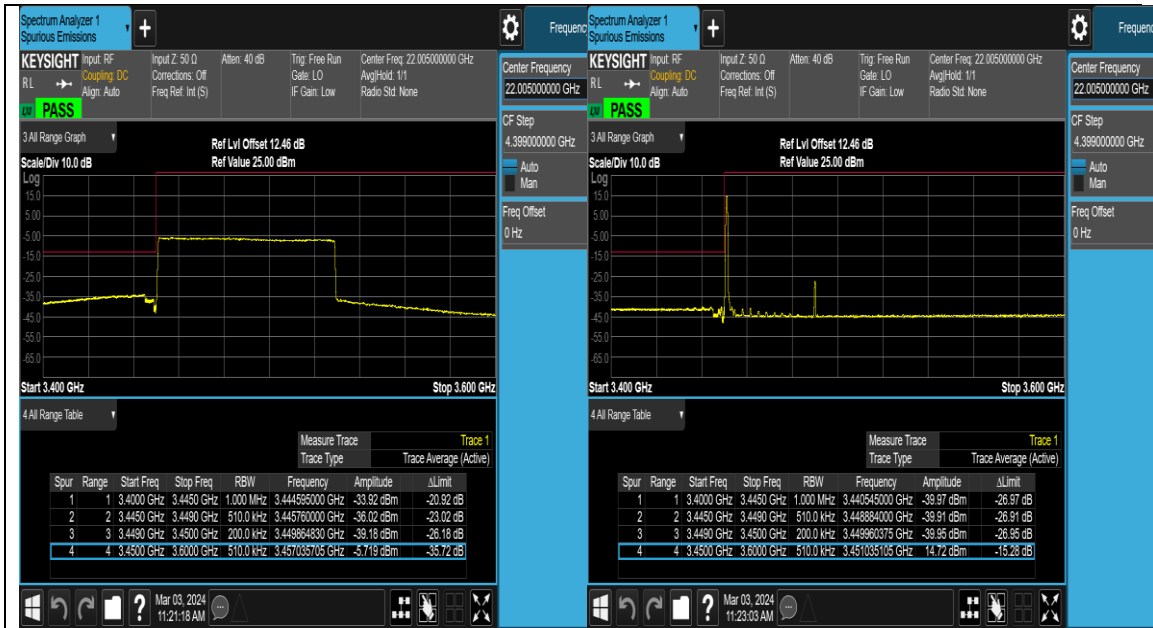

### Test Graphs

NTNV\_N77-3450-3550\_PC2\_30\_90\_L\_TID9\_#1

NTNV\_N77-3450-3550\_PC2\_30\_90\_L\_TID7\_#1

NTNV\_N77-3450-3550\_PC2\_30\_90\_H\_TID6\_#1

NTNV\_N77-3450-3550\_PC2\_30\_90\_H\_TID5\_#1