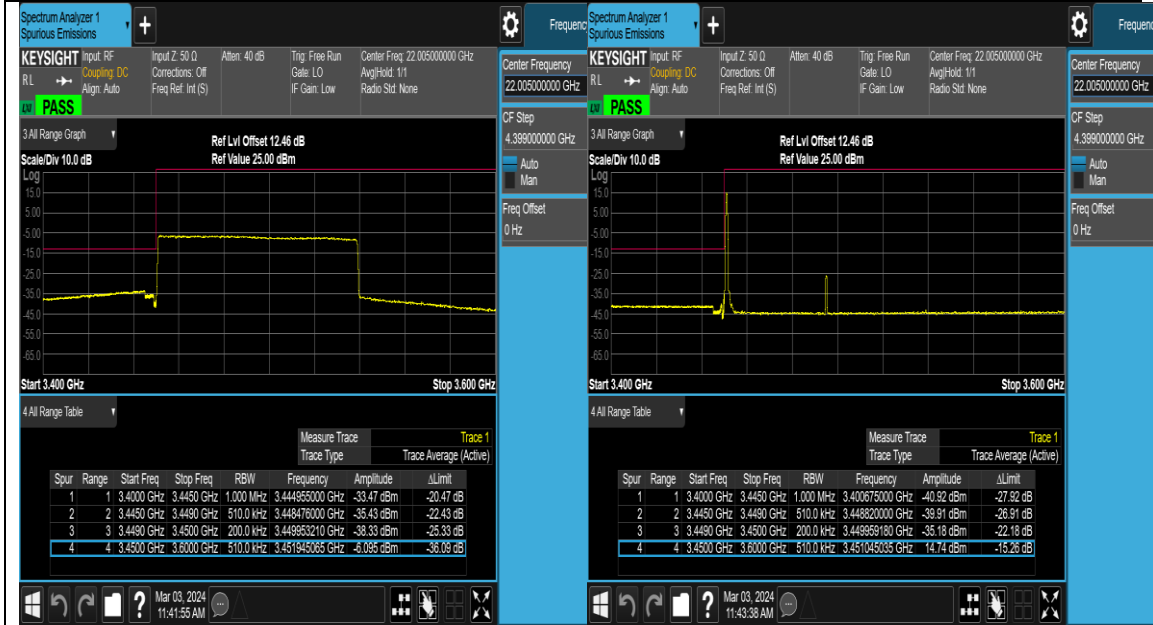

### Test Graphs

NTNV\_N77-3450-3550\_PC2\_30\_90\_L\_TID9\_#1

NTNV\_N77-3450-3550\_PC2\_30\_90\_L\_TID7\_#1

NTNV\_N77-3450-3550\_PC2\_30\_90\_H\_TID6\_#1

NTNV\_N77-3450-3550\_PC2\_30\_90\_H\_TID5\_#1