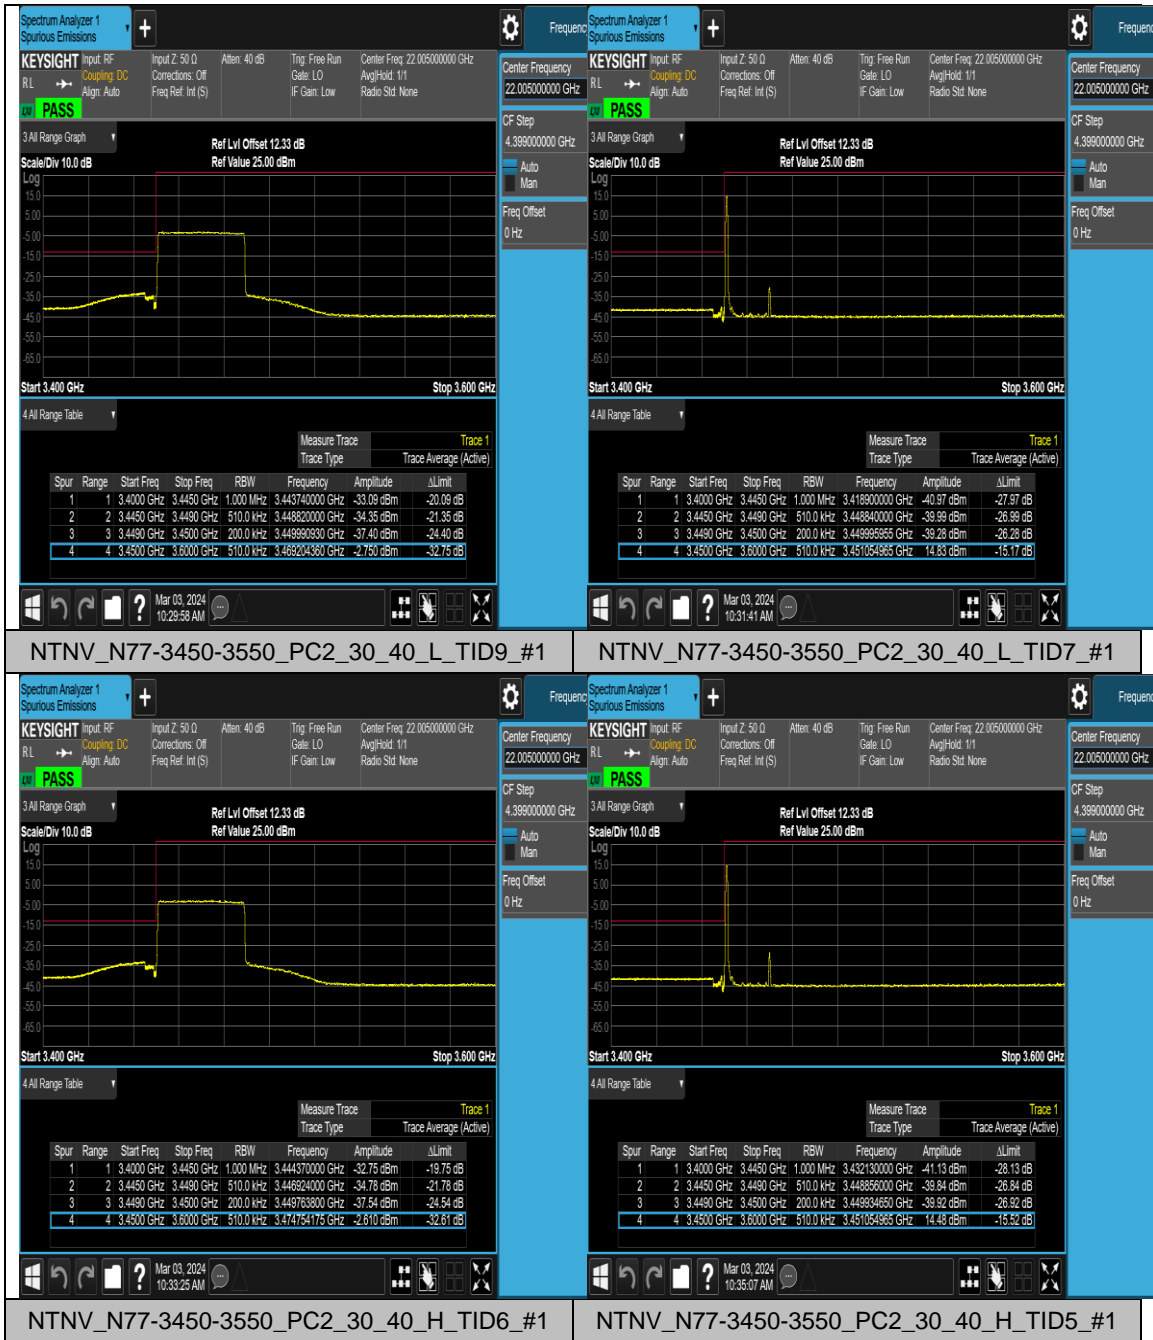

N77-3450-3550	30	50	CP-16QAM	L	Edge_1RB_Left	PASS
N77-3450-3550	30	50	CP-QPSK	H	Outer_Full	PASS
N77-3450-3550	30	50	CP-QPSK	H	Edge_1RB_Right	PASS
N77-3450-3550	30	50	CP-16QAM	H	Outer_Full	PASS
N77-3450-3550	30	50	CP-16QAM	H	Edge_1RB_Right	PASS
N77-3450-3550	30	60	CP-QPSK	L	Outer_Full	PASS
N77-3450-3550	30	60	CP-QPSK	L	Edge_1RB_Left	PASS
N77-3450-3550	30	60	CP-16QAM	L	Outer_Full	PASS
N77-3450-3550	30	60	CP-16QAM	L	Edge_1RB_Left	PASS
N77-3450-3550	30	60	CP-QPSK	H	Outer_Full	PASS
N77-3450-3550	30	60	CP-QPSK	H	Edge_1RB_Right	PASS
N77-3450-3550	30	60	CP-16QAM	H	Outer_Full	PASS
N77-3450-3550	30	60	CP-16QAM	H	Edge_1RB_Right	PASS
N77-3450-3550	30	80	CP-QPSK	L	Outer_Full	PASS
N77-3450-3550	30	80	CP-QPSK	L	Edge_1RB_Left	PASS
N77-3450-3550	30	80	CP-16QAM	L	Outer_Full	PASS
N77-3450-3550	30	80	CP-16QAM	L	Edge_1RB_Left	PASS
N77-3450-3550	30	80	CP-QPSK	H	Outer_Full	PASS
N77-3450-3550	30	80	CP-QPSK	H	Edge_1RB_Right	PASS
N77-3450-3550	30	80	CP-16QAM	H	Outer_Full	PASS
N77-3450-3550	30	80	CP-16QAM	H	Edge_1RB_Right	PASS
N77-3450-3550	30	90	CP-QPSK	L	Outer_Full	PASS

### Test Graphs

NTNV\_N77-3450-3550\_PC2\_30\_90\_L\_TID9\_#1

NTNV\_N77-3450-3550\_PC2\_30\_90\_L\_TID7\_#1

NTNV\_N77-3450-3550\_PC2\_30\_90\_H\_TID6\_#1

NTNV\_N77-3450-3550\_PC2\_30\_90\_H\_TID5\_#1