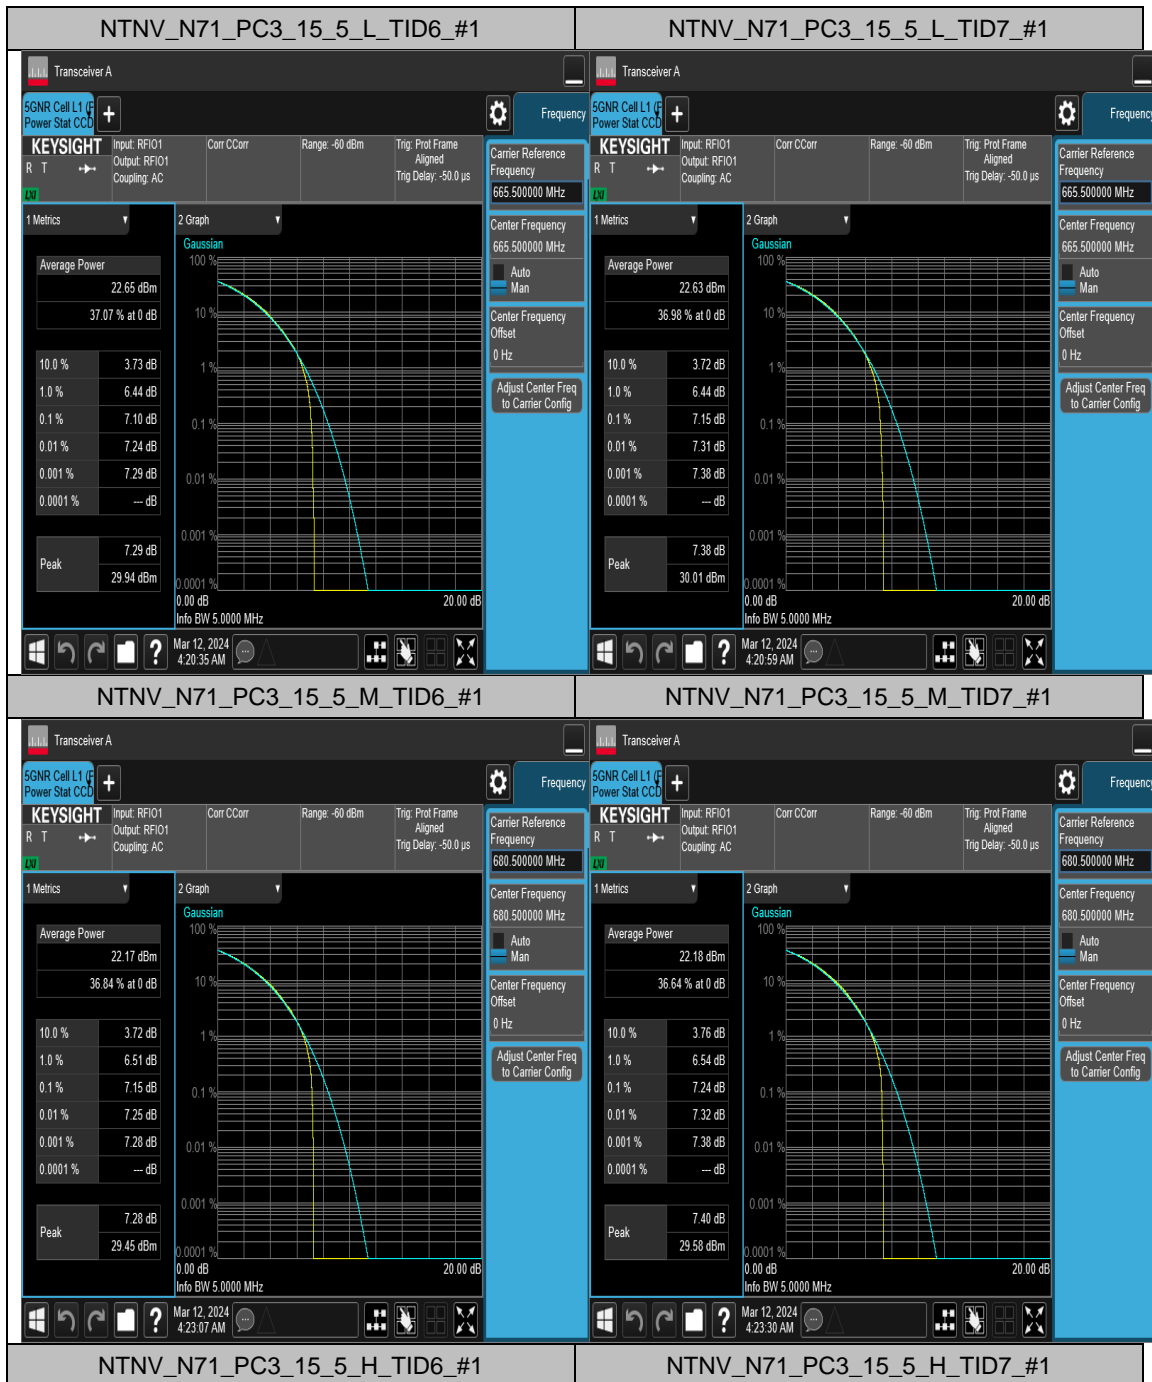

Appendix B: Peak-to-Average Ratio for SA

Peak-to-Average Ratio(CCDF)

Test Result

Band	SCS	Bandwidth	Modulation	Channel	RB Config	Result	Limit	Verdict
N71	15	5	CP-QPSK	L	Outer_Full	7.10	≤13	PASS
N71	15	5	CP-16QAM	L	Outer_Full	7.15	≤13	PASS
N71	15	5	CP-QPSK	M	Outer_Full	7.15	≤13	PASS
N71	15	5	CP-16QAM	M	Outer_Full	7.24	≤13	PASS
N71	15	5	CP-QPSK	H	Outer_Full	7.22	≤13	PASS
N71	15	5	CP-16QAM	H	Outer_Full	7.25	≤13	PASS
N71	15	10	CP-QPSK	L	Outer_Full	7.39	≤13	PASS
N71	15	10	CP-16QAM	L	Outer_Full	7.29	≤13	PASS
N71	15	10	CP-QPSK	M	Outer_Full	7.38	≤13	PASS
N71	15	10	CP-16QAM	M	Outer_Full	7.24	≤13	PASS
N71	15	10	CP-QPSK	H	Outer_Full	7.70	≤13	PASS
N71	15	10	CP-16QAM	H	Outer_Full	7.65	≤13	PASS
N71	15	15	CP-QPSK	L	Outer_Full	7.48	≤13	PASS
N71	15	15	CP-16QAM	L	Outer_Full	7.44	≤13	PASS
N71	15	15	CP-QPSK	M	Outer_Full	7.04	≤13	PASS
N71	15	15	CP-16QAM	M	Outer_Full	7.79	≤13	PASS
N71	15	15	CP-QPSK	H	Outer_Full	7.82	≤13	PASS
N71	15	15	CP-16QAM	H	Outer_Full	7.77	≤13	PASS
N71	15	20	CP-QPSK	L	Outer_Full	7.57	≤13	PASS
N71	15	20	CP-16QAM	L	Outer_Full	7.64	≤13	PASS
N71	15	20	CP-QPSK	M	Outer_Full	7.51	≤13	PASS
N71	15	20	CP-16QAM	M	Outer_Full	7.51	≤13	PASS
N71	15	20	CP-QPSK	H	Outer_Full	7.67	≤13	PASS
N71	15	20	CP-16QAM	H	Outer_Full	7.61	≤13	PASS

Test Graphs