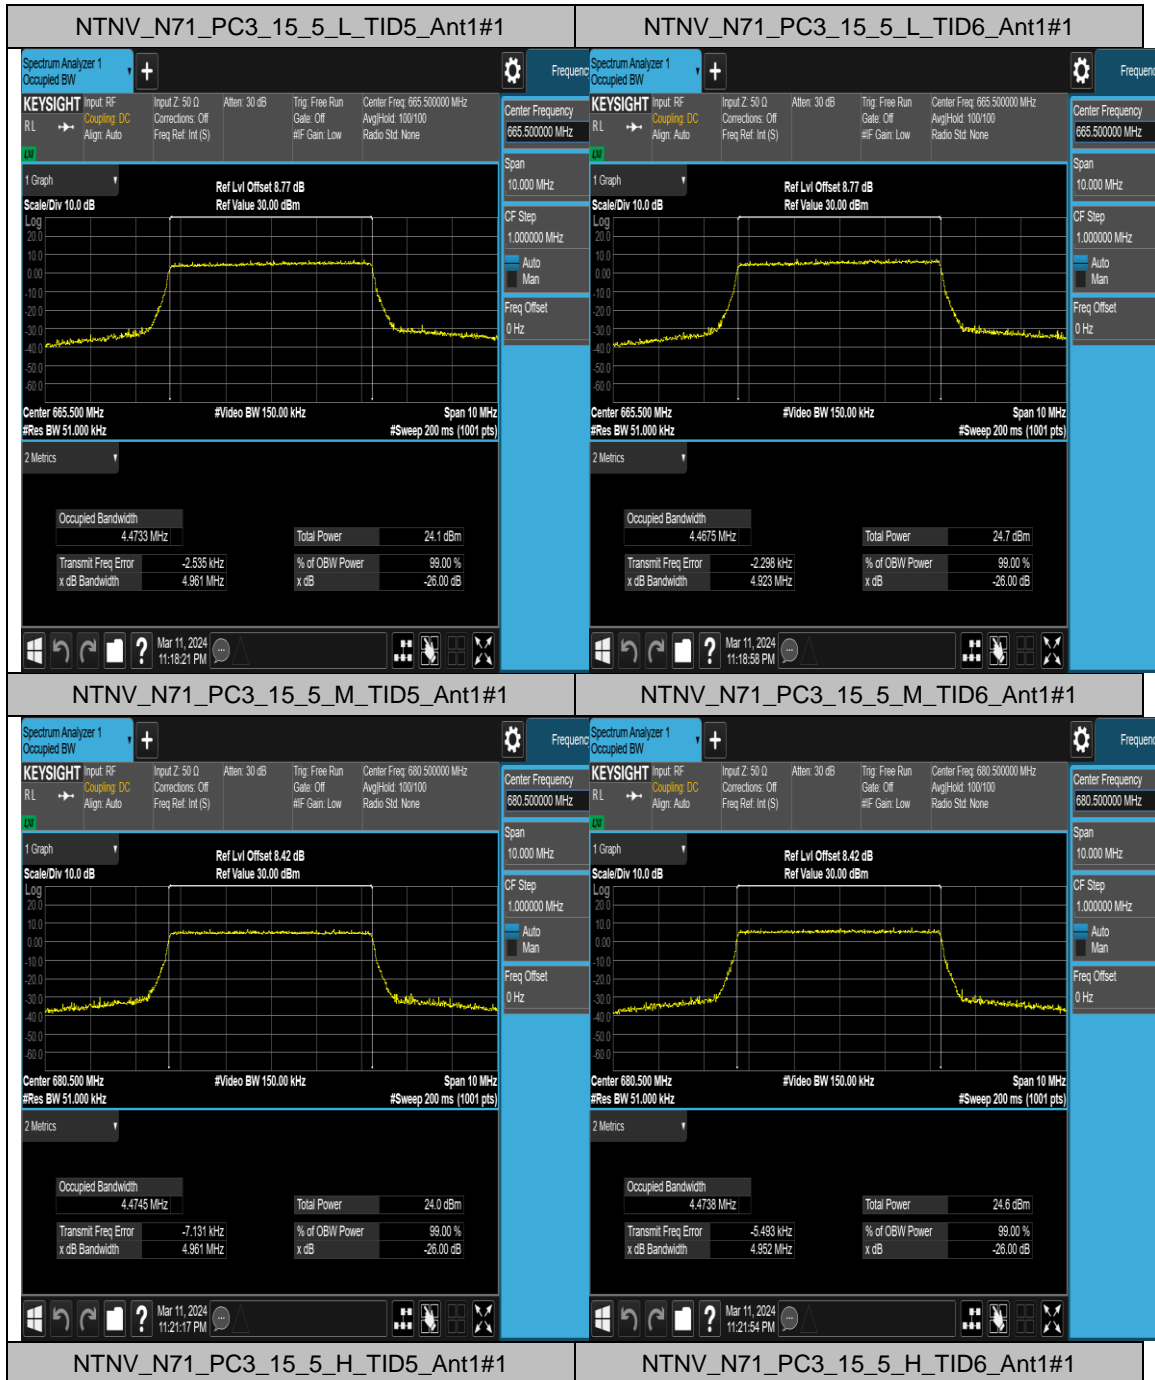

Appendix C: 26dB Bandwidth and Occupied Bandwidth for SA

Test Result

Band	SCS	Bandwidth	Modulation	Channel	RB Config	Result (99%)	Result (26dB)	Verdict
N71	15	5	CP-QPSK	L	Outer_Full	4.4733	4.961	PASS
N71	15	5	CP-16QAM	L	Outer_Full	4.4675	4.923	PASS
N71	15	5	CP-QPSK	M	Outer_Full	4.4745	4.961	PASS
N71	15	5	CP-16QAM	M	Outer_Full	4.4738	4.952	PASS
N71	15	5	CP-QPSK	H	Outer_Full	4.4808	4.968	PASS
N71	15	5	CP-16QAM	H	Outer_Full	4.4728	4.930	PASS
N71	15	10	CP-QPSK	L	Outer_Full	9.2632	9.934	PASS
N71	15	10	CP-16QAM	L	Outer_Full	9.2596	9.934	PASS
N71	15	10	CP-QPSK	M	Outer_Full	9.2782	10.09	PASS
N71	15	10	CP-16QAM	M	Outer_Full	9.2725	9.960	PASS
N71	15	10	CP-QPSK	H	Outer_Full	9.2773	10.01	PASS
N71	15	10	CP-16QAM	H	Outer_Full	9.2845	9.949	PASS
N71	15	15	CP-QPSK	L	Outer_Full	14.082	15.81	PASS
N71	15	15	CP-16QAM	L	Outer_Full	14.083	14.85	PASS
N71	15	15	CP-QPSK	M	Outer_Full	14.086	14.93	PASS
N71	15	15	CP-16QAM	M	Outer_Full	14.087	14.90	PASS
N71	15	15	CP-QPSK	H	Outer_Full	14.087	14.87	PASS
N71	15	15	CP-16QAM	H	Outer_Full	14.083	14.90	PASS
N71	15	20	CP-QPSK	L	Outer_Full	18.859	19.78	PASS
N71	15	20	CP-16QAM	L	Outer_Full	18.841	19.82	PASS
N71	15	20	CP-QPSK	M	Outer_Full	18.840	19.81	PASS
N71	15	20	CP-16QAM	M	Outer_Full	18.848	20.37	PASS
N71	15	20	CP-QPSK	H	Outer_Full	18.849	19.82	PASS
N71	15	20	CP-16QAM	H	Outer_Full	18.870	20.32	PASS

Test Graphs