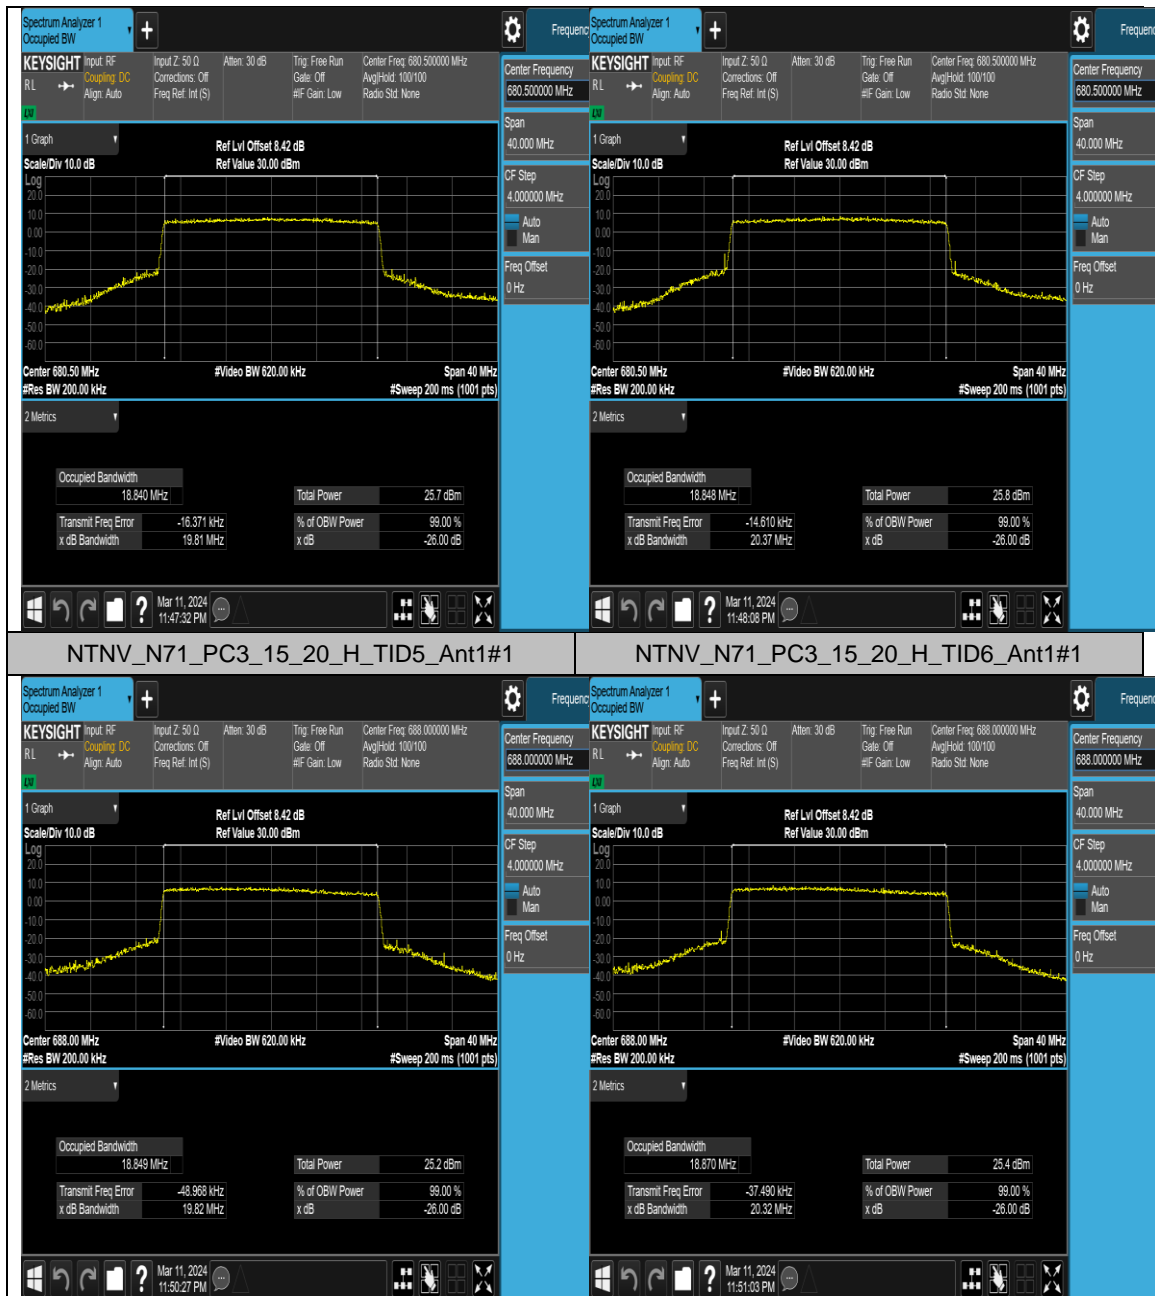

Test Graphs

Appendix D: Band Edge for SA

Test Result

Band	SCS	Bandwidth	Modulation	Channel	RB Config	Verdict
N71	15	5	CP-QPSK	L	Outer_Full	PASS
N71	15	5	CP-QPSK	L	Edge_1RB_Left	PASS
N71	15	5	CP-16QAM	L	Outer_Full	PASS
N71	15	5	CP-16QAM	L	Edge_1RB_Left	PASS
N71	15	5	CP-QPSK	H	Outer_Full	PASS
N71	15	5	CP-QPSK	H	Edge_1RB_Right	PASS
N71	15	5	CP-16QAM	H	Outer_Full	PASS
N71	15	5	CP-16QAM	H	Edge_1RB_Right	PASS
N71	15	10	CP-QPSK	L	Outer_Full	PASS
N71	15	10	CP-QPSK	L	Edge_1RB_Left	PASS
N71	15	10	CP-16QAM	L	Outer_Full	PASS
N71	15	10	CP-16QAM	L	Edge_1RB_Left	PASS
N71	15	10	CP-QPSK	H	Outer_Full	PASS
N71	15	10	CP-QPSK	H	Edge_1RB_Right	PASS
N71	15	10	CP-16QAM	H	Outer_Full	PASS
N71	15	10	CP-16QAM	H	Edge_1RB_Right	PASS
N71	15	15	CP-QPSK	L	Outer_Full	PASS
N71	15	15	CP-QPSK	L	Edge_1RB_Left	PASS
N71	15	15	CP-16QAM	L	Outer_Full	PASS
N71	15	15	CP-16QAM	L	Edge_1RB_Left	PASS
N71	15	15	CP-QPSK	H	Outer_Full	PASS
N71	15	15	CP-QPSK	H	Edge_1RB_Right	PASS
N71	15	15	CP-16QAM	H	Outer_Full	PASS
N71	15	15	CP-16QAM	H	Edge_1RB_Right	PASS
N71	15	20	CP-QPSK	L	Outer_Full	PASS
N71	15	20	CP-QPSK	L	Edge_1RB_Left	PASS
N71	15	20	CP-16QAM	L	Outer_Full	PASS
N71	15	20	CP-16QAM	L	Edge_1RB_Left	PASS
N71	15	20	CP-QPSK	H	Outer_Full	PASS
N71	15	20	CP-QPSK	H	Edge_1RB_Right	PASS
N71	15	20	CP-16QAM	H	Outer_Full	PASS
N71	15	20	CP-16QAM	H	Edge_1RB_Right	PASS

Test Graphs