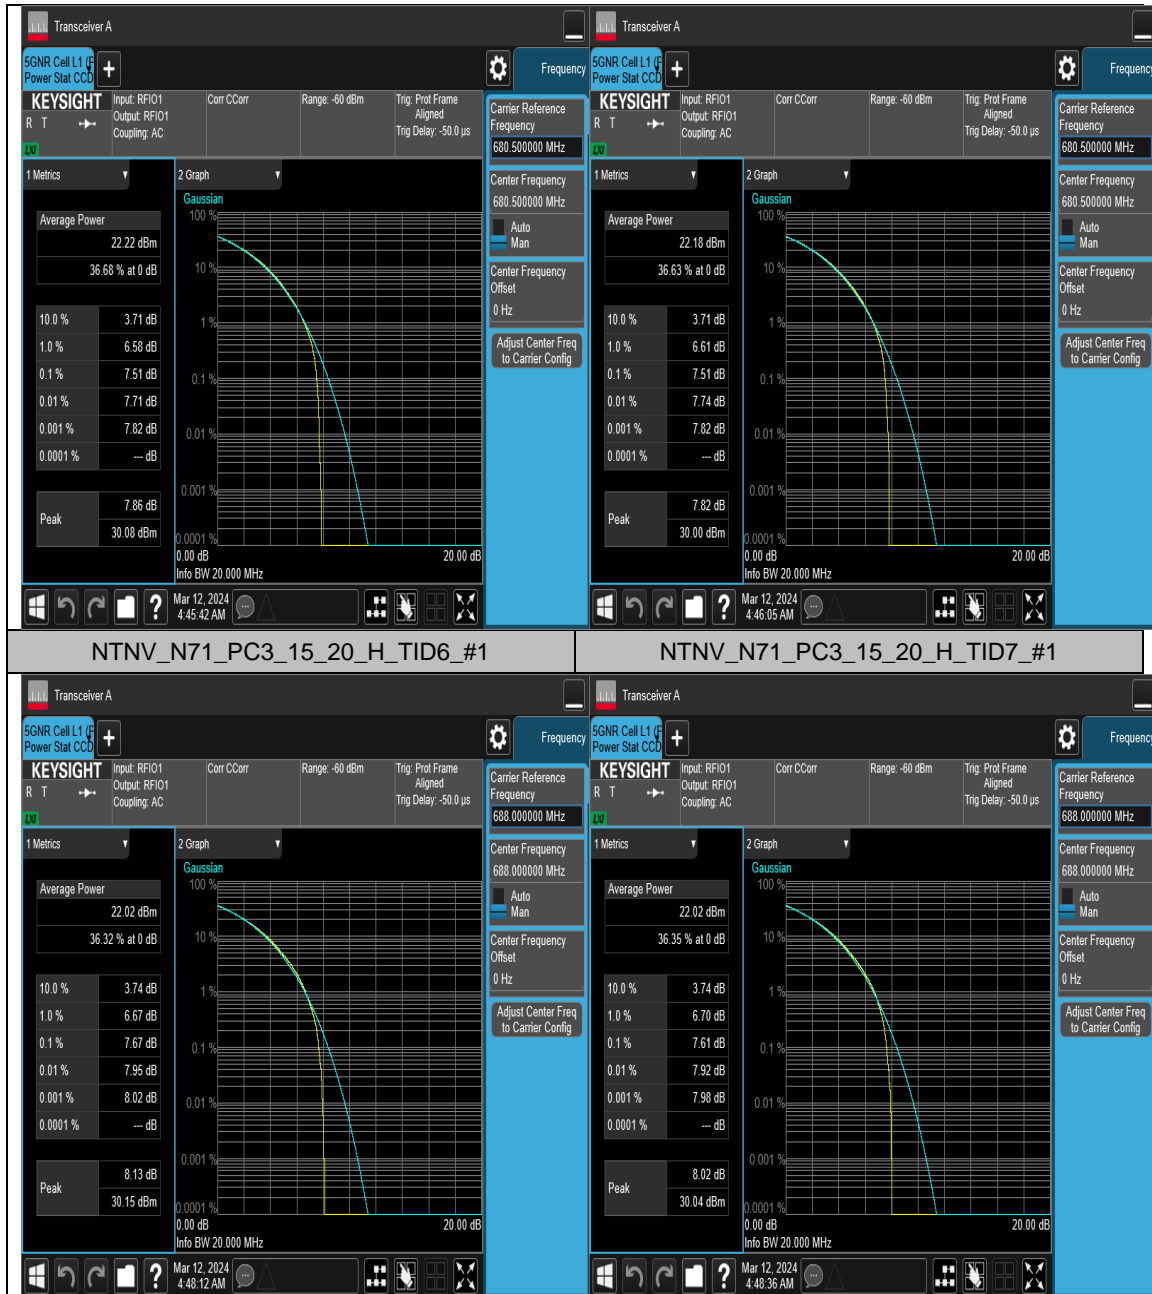

Test Graphs

Appendix C: 26dB Bandwidth and Occupied Bandwidth for SA

Test Result

Band	SCS	Bandwidth	Modulation	Channel	RB Config	Result (99%)	Result (26dB)	Verdict
N71	15	5	CP-QPSK	L	Outer_Full	4.4733	4.961	PASS
N71	15	5	CP-16QAM	L	Outer_Full	4.4675	4.923	PASS
N71	15	5	CP-QPSK	M	Outer_Full	4.4745	4.961	PASS
N71	15	5	CP-16QAM	M	Outer_Full	4.4738	4.952	PASS
N71	15	5	CP-QPSK	H	Outer_Full	4.4808	4.968	PASS
N71	15	5	CP-16QAM	H	Outer_Full	4.4728	4.930	PASS
N71	15	10	CP-QPSK	L	Outer_Full	9.2632	9.934	PASS
N71	15	10	CP-16QAM	L	Outer_Full	9.2596	9.934	PASS
N71	15	10	CP-QPSK	M	Outer_Full	9.2782	10.09	PASS
N71	15	10	CP-16QAM	M	Outer_Full	9.2725	9.960	PASS
N71	15	10	CP-QPSK	H	Outer_Full	9.2773	10.01	PASS
N71	15	10	CP-16QAM	H	Outer_Full	9.2845	9.949	PASS
N71	15	15	CP-QPSK	L	Outer_Full	14.082	15.81	PASS
N71	15	15	CP-16QAM	L	Outer_Full	14.083	14.85	PASS
N71	15	15	CP-QPSK	M	Outer_Full	14.086	14.93	PASS
N71	15	15	CP-16QAM	M	Outer_Full	14.087	14.90	PASS
N71	15	15	CP-QPSK	H	Outer_Full	14.087	14.87	PASS
N71	15	15	CP-16QAM	H	Outer_Full	14.083	14.90	PASS
N71	15	20	CP-QPSK	L	Outer_Full	18.859	19.78	PASS
N71	15	20	CP-16QAM	L	Outer_Full	18.841	19.82	PASS
N71	15	20	CP-QPSK	M	Outer_Full	18.840	19.81	PASS
N71	15	20	CP-16QAM	M	Outer_Full	18.848	20.37	PASS
N71	15	20	CP-QPSK	H	Outer_Full	18.849	19.82	PASS
N71	15	20	CP-16QAM	H	Outer_Full	18.870	20.32	PASS

Test Graphs