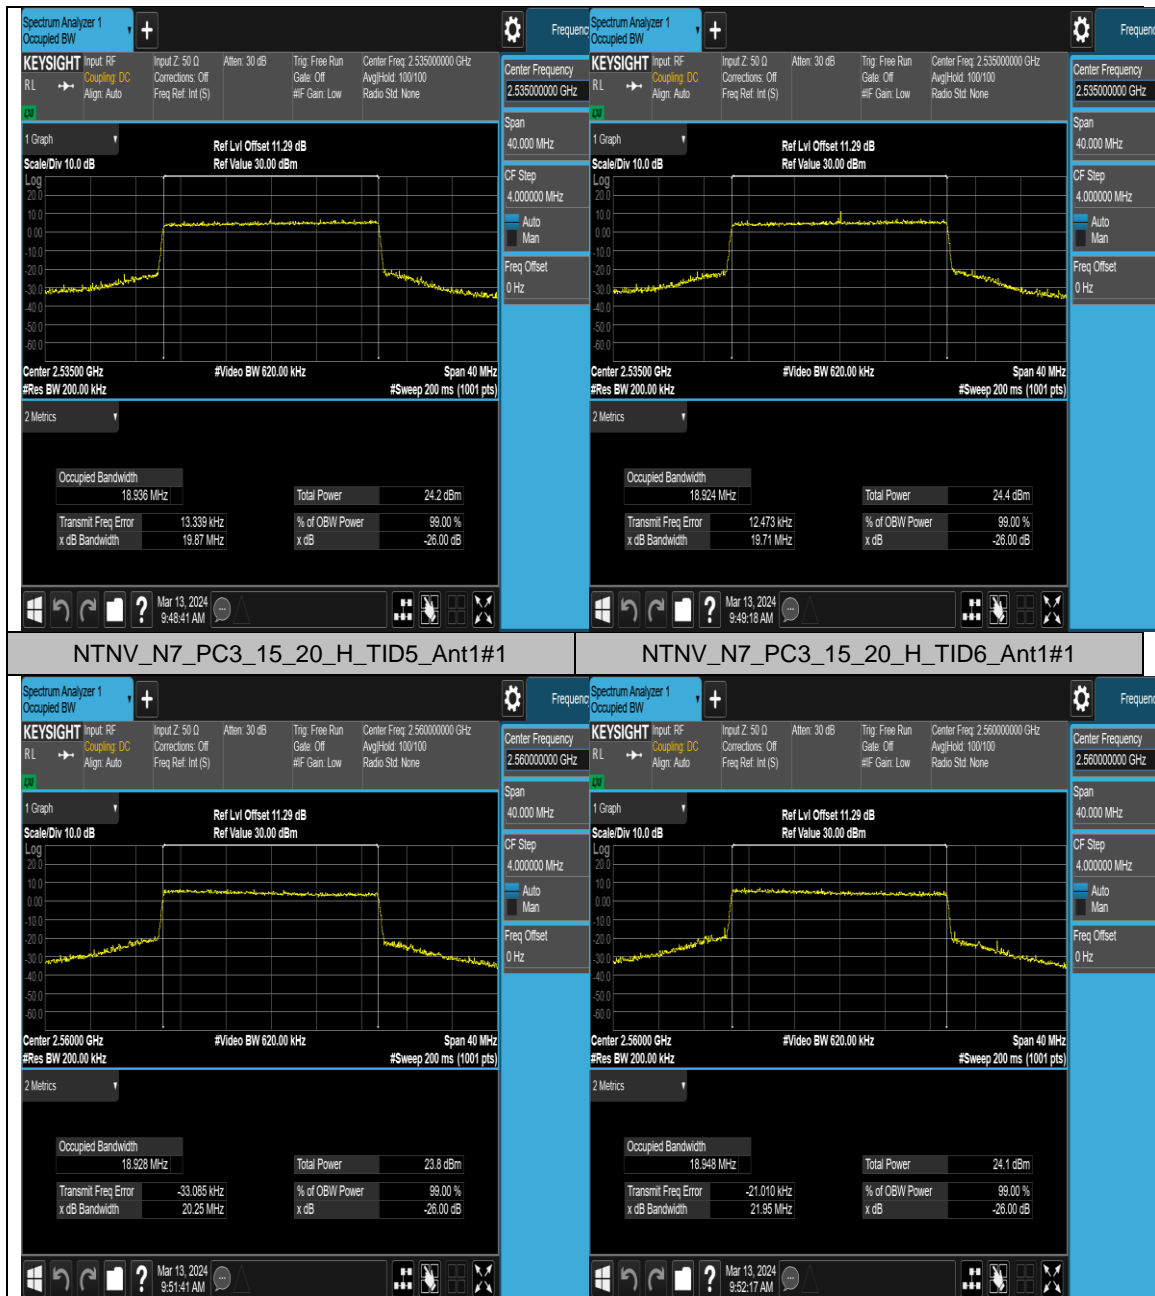

Test Graphs

Appendix D: Band Edge for SA**Test Result**

Band	SCS	Bandwidth	Modulation	Channel	RB Config	Verdict
N7	15	5	CP-QPSK	L	Outer_Full	PASS
N7	15	5	CP-QPSK	L	Edge_1RB_Left	PASS
N7	15	5	CP-16QAM	L	Outer_Full	PASS
N7	15	5	CP-16QAM	L	Edge_1RB_Left	PASS
N7	15	5	CP-QPSK	H	Outer_Full	PASS
N7	15	5	CP-QPSK	H	Edge_1RB_Right	PASS
N7	15	5	CP-16QAM	H	Outer_Full	PASS
N7	15	5	CP-16QAM	H	Edge_1RB_Right	PASS
N7	15	10	CP-QPSK	L	Outer_Full	PASS
N7	15	10	CP-QPSK	L	Edge_1RB_Left	PASS
N7	15	10	CP-16QAM	L	Outer_Full	PASS
N7	15	10	CP-16QAM	L	Edge_1RB_Left	PASS
N7	15	10	CP-QPSK	H	Outer_Full	PASS
N7	15	10	CP-QPSK	H	Edge_1RB_Right	PASS
N7	15	10	CP-16QAM	H	Outer_Full	PASS
N7	15	10	CP-16QAM	H	Edge_1RB_Right	PASS
N7	15	15	CP-QPSK	L	Outer_Full	PASS
N7	15	15	CP-QPSK	L	Edge_1RB_Left	PASS
N7	15	15	CP-16QAM	L	Outer_Full	PASS
N7	15	15	CP-16QAM	L	Edge_1RB_Left	PASS
N7	15	15	CP-QPSK	H	Outer_Full	PASS
N7	15	15	CP-QPSK	H	Edge_1RB_Right	PASS
N7	15	15	CP-16QAM	H	Outer_Full	PASS
N7	15	15	CP-16QAM	H	Edge_1RB_Right	PASS
N7	15	20	CP-QPSK	L	Outer_Full	PASS
N7	15	20	CP-QPSK	L	Edge_1RB_Left	PASS
N7	15	20	CP-16QAM	L	Outer_Full	PASS
N7	15	20	CP-16QAM	L	Edge_1RB_Left	PASS
N7	15	20	CP-QPSK	H	Outer_Full	PASS
N7	15	20	CP-QPSK	H	Edge_1RB_Right	PASS
N7	15	20	CP-16QAM	H	Outer_Full	PASS
N7	15	20	CP-16QAM	H	Edge_1RB_Right	PASS

Test Graphs