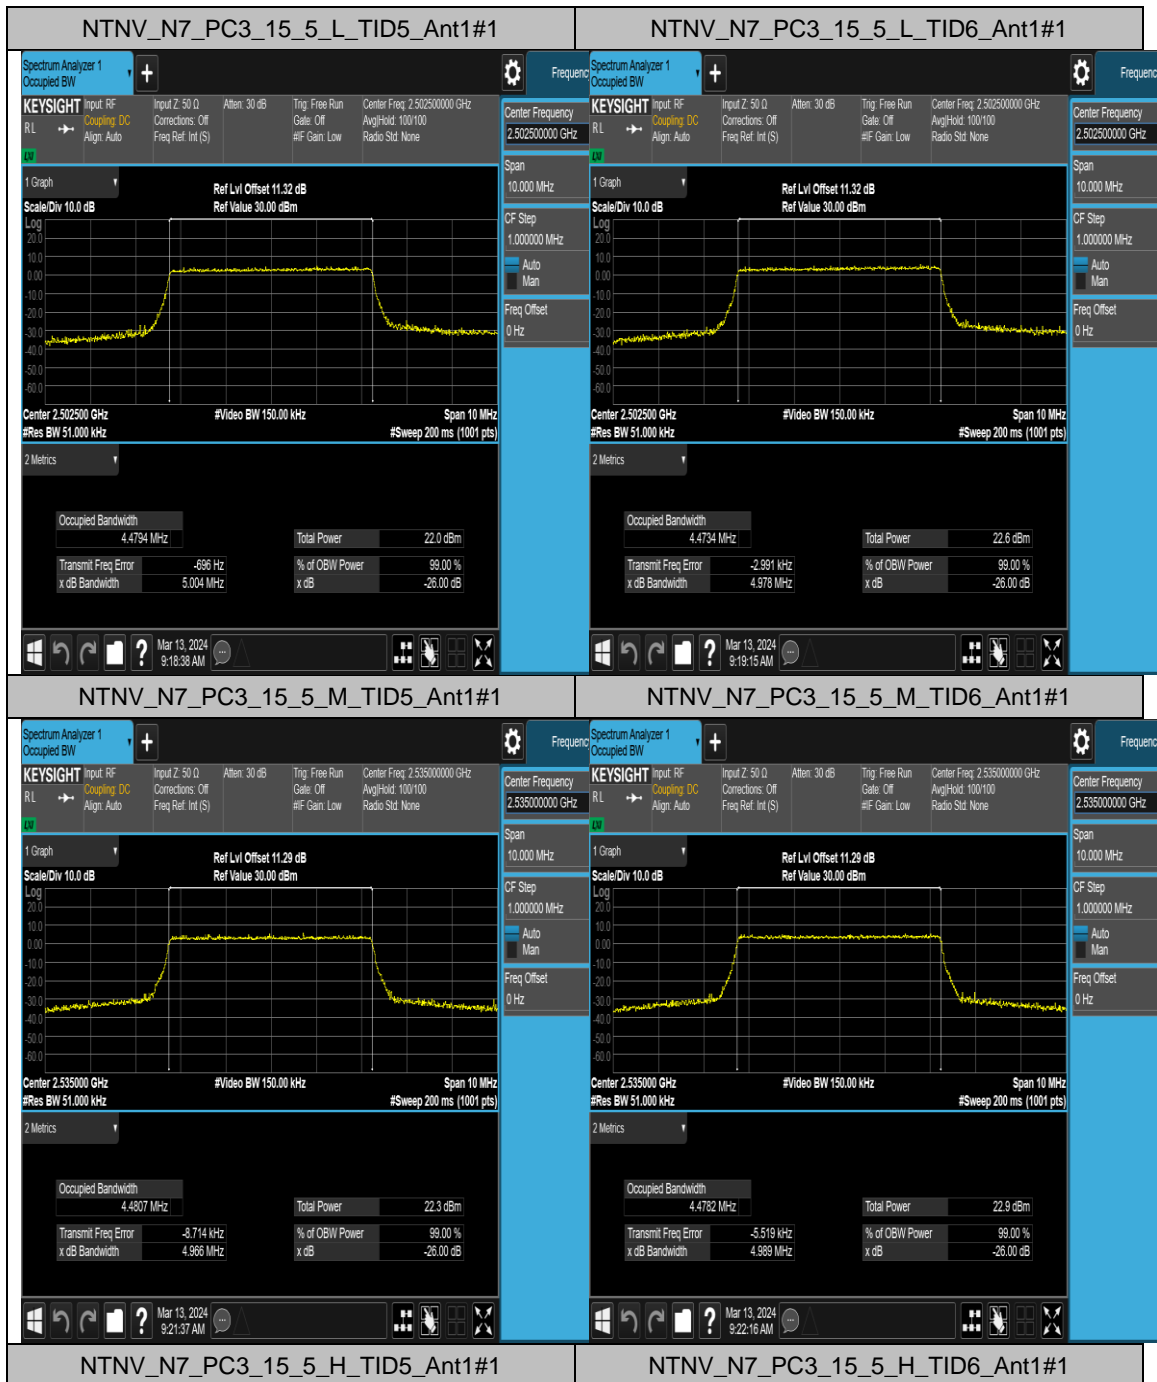

Appendix C: 26dB Bandwidth and Occupied Bandwidth for SA

Test Result

Band	SCS	Bandwidth	Modulation	Channel	RB Config	Result (99%)	Result (26dB)	Verdict
N7	15	5	CP-QPSK	L	Outer_Full	4.4794	5.004	PASS
N7	15	5	CP-16QAM	L	Outer_Full	4.4734	4.978	PASS
N7	15	5	CP-QPSK	M	Outer_Full	4.4807	4.966	PASS
N7	15	5	CP-16QAM	M	Outer_Full	4.4782	4.989	PASS
N7	15	5	CP-QPSK	H	Outer_Full	4.4815	4.966	PASS
N7	15	5	CP-16QAM	H	Outer_Full	4.4778	4.952	PASS
N7	15	10	CP-QPSK	L	Outer_Full	9.2829	10.15	PASS
N7	15	10	CP-16QAM	L	Outer_Full	9.2780	10.02	PASS
N7	15	10	CP-QPSK	M	Outer_Full	9.2929	10.25	PASS
N7	15	10	CP-16QAM	M	Outer_Full	9.2907	10.02	PASS
N7	15	10	CP-QPSK	H	Outer_Full	9.2977	10.27	PASS
N7	15	10	CP-16QAM	H	Outer_Full	9.2988	9.996	PASS
N7	15	15	CP-QPSK	L	Outer_Full	14.078	14.90	PASS
N7	15	15	CP-16QAM	L	Outer_Full	14.084	14.89	PASS
N7	15	15	CP-QPSK	M	Outer_Full	14.116	14.94	PASS
N7	15	15	CP-16QAM	M	Outer_Full	14.116	14.94	PASS
N7	15	15	CP-QPSK	H	Outer_Full	14.121	15.36	PASS
N7	15	15	CP-16QAM	H	Outer_Full	14.121	14.95	PASS
N7	15	20	CP-QPSK	L	Outer_Full	18.836	19.79	PASS
N7	15	20	CP-16QAM	L	Outer_Full	18.849	19.76	PASS
N7	15	20	CP-QPSK	M	Outer_Full	18.936	19.87	PASS
N7	15	20	CP-16QAM	M	Outer_Full	18.924	19.71	PASS
N7	15	20	CP-QPSK	H	Outer_Full	18.928	20.25	PASS
N7	15	20	CP-16QAM	H	Outer_Full	18.948	21.95	PASS

Test Graphs