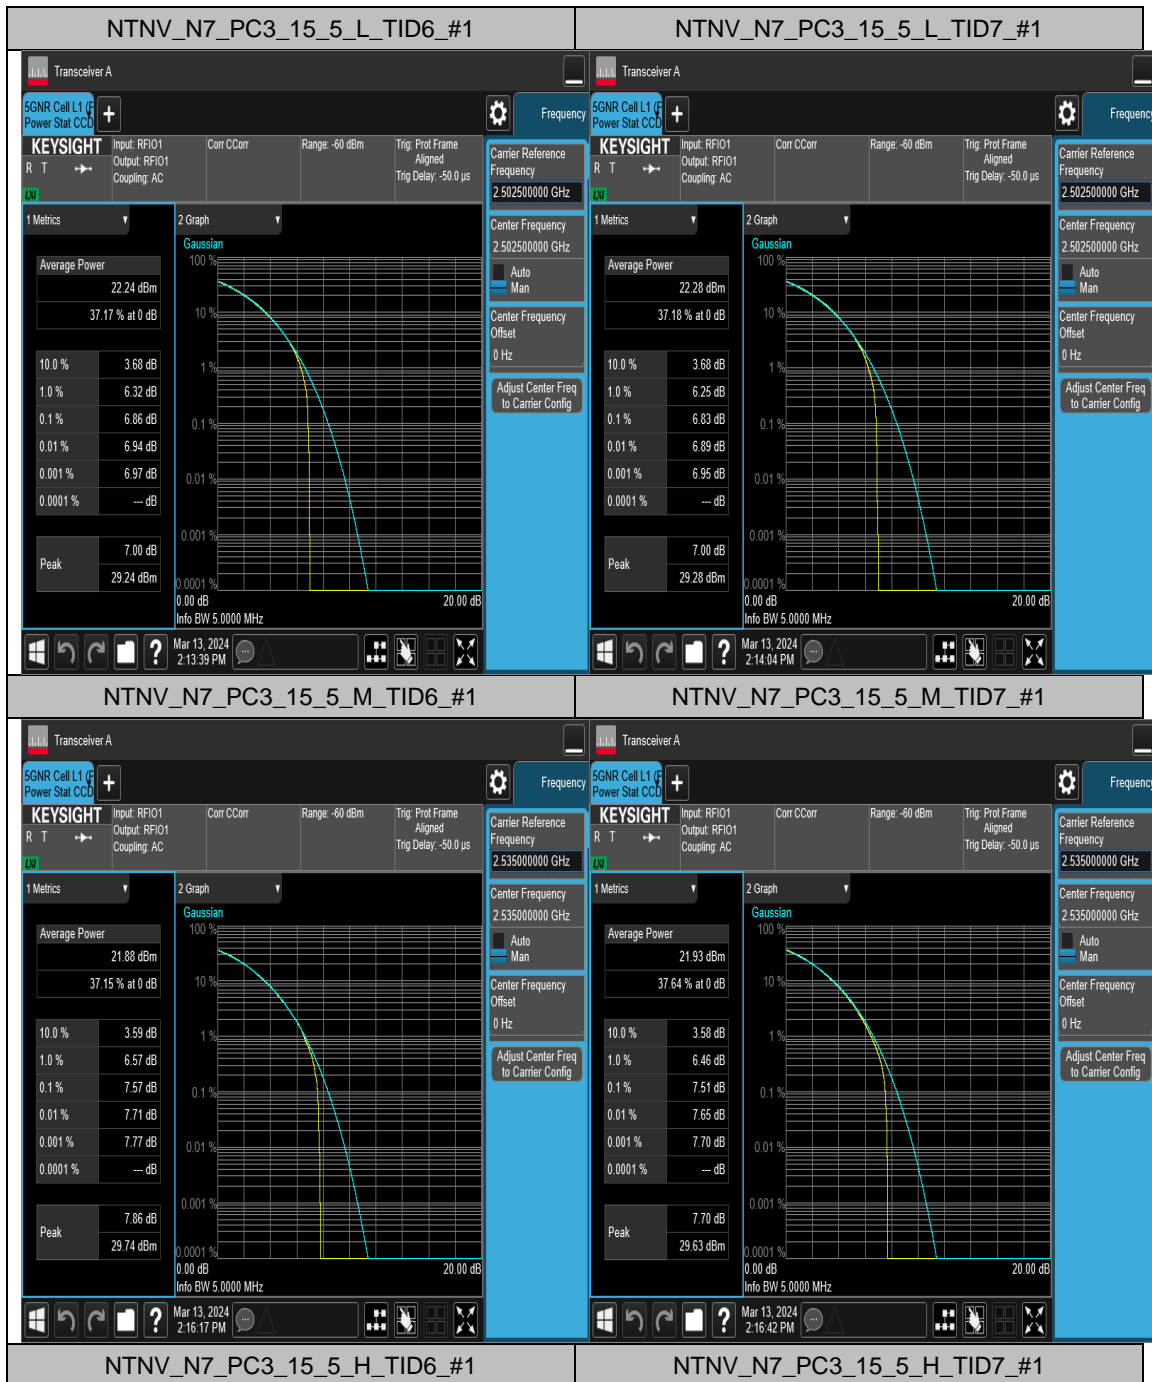

Appendix B: Peak-to-Average Ratio for SA

Peak-to-Average Ratio(CCDF)

Test Result

Band	SCS	Bandwidth	Modulation	Channel	RB Config	Result	Limit	Verdict
N7	15	5	CP-QPSK	L	Outer_Full	6.86	≤13	PASS
N7	15	5	CP-16QAM	L	Outer_Full	6.83	≤13	PASS
N7	15	5	CP-QPSK	M	Outer_Full	7.57	≤13	PASS
N7	15	5	CP-16QAM	M	Outer_Full	7.51	≤13	PASS
N7	15	5	CP-QPSK	H	Outer_Full	7.33	≤13	PASS
N7	15	5	CP-16QAM	H	Outer_Full	7.27	≤13	PASS
N7	15	10	CP-QPSK	L	Outer_Full	7.09	≤13	PASS
N7	15	10	CP-16QAM	L	Outer_Full	6.97	≤13	PASS
N7	15	10	CP-QPSK	M	Outer_Full	7.68	≤13	PASS
N7	15	10	CP-16QAM	M	Outer_Full	7.78	≤13	PASS
N7	15	10	CP-QPSK	H	Outer_Full	7.35	≤13	PASS
N7	15	10	CP-16QAM	H	Outer_Full	7.21	≤13	PASS
N7	15	15	CP-QPSK	L	Outer_Full	6.97	≤13	PASS
N7	15	15	CP-16QAM	L	Outer_Full	6.98	≤13	PASS
N7	15	15	CP-QPSK	M	Outer_Full	7.56	≤13	PASS
N7	15	15	CP-16QAM	M	Outer_Full	7.60	≤13	PASS
N7	15	15	CP-QPSK	H	Outer_Full	6.77	≤13	PASS
N7	15	15	CP-16QAM	H	Outer_Full	7.38	≤13	PASS
N7	15	20	CP-QPSK	L	Outer_Full	6.99	≤13	PASS
N7	15	20	CP-16QAM	L	Outer_Full	6.86	≤13	PASS
N7	15	20	CP-QPSK	M	Outer_Full	7.41	≤13	PASS
N7	15	20	CP-16QAM	M	Outer_Full	7.45	≤13	PASS
N7	15	20	CP-QPSK	H	Outer_Full	7.09	≤13	PASS
N7	15	20	CP-16QAM	H	Outer_Full	7.03	≤13	PASS

Test Graphs