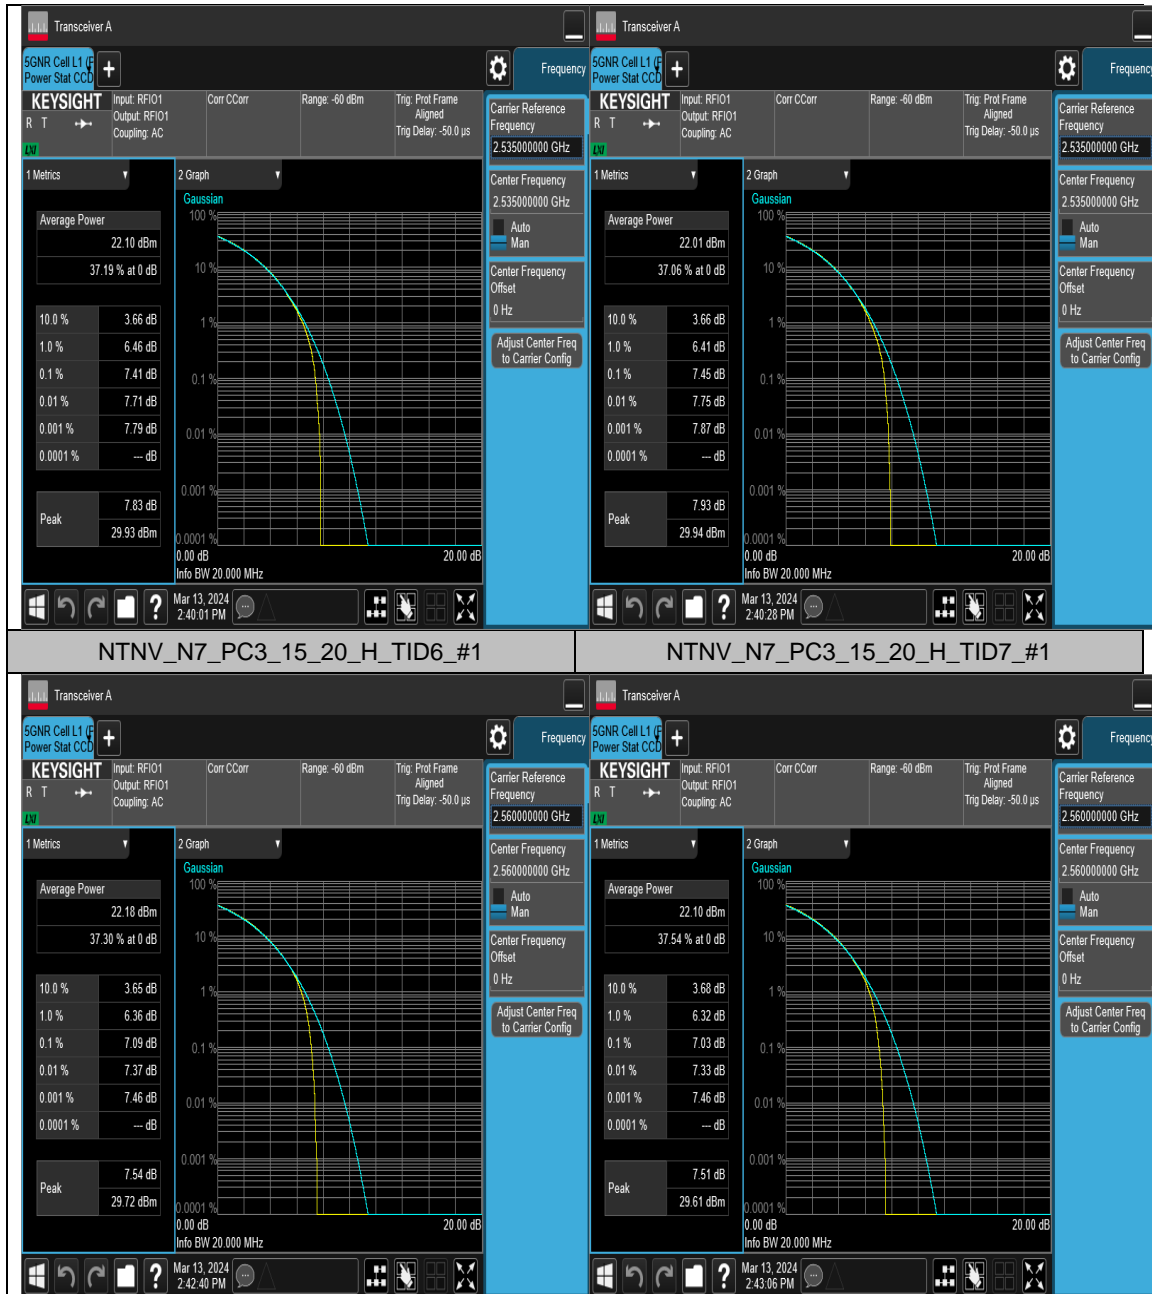

Test Graphs

Appendix C: 26dB Bandwidth and Occupied Bandwidth for SA**Test Result**

Band	SCS	Bandwidth	Modulation	Channel	RB Config	Result (99%)	Result (26dB)	Verdict
N7	15	5	CP-QPSK	L	Outer_Full	4.4794	5.004	PASS
N7	15	5	CP-16QAM	L	Outer_Full	4.4734	4.978	PASS
N7	15	5	CP-QPSK	M	Outer_Full	4.4807	4.966	PASS
N7	15	5	CP-16QAM	M	Outer_Full	4.4782	4.989	PASS
N7	15	5	CP-QPSK	H	Outer_Full	4.4815	4.966	PASS
N7	15	5	CP-16QAM	H	Outer_Full	4.4778	4.952	PASS
N7	15	10	CP-QPSK	L	Outer_Full	9.2829	10.15	PASS
N7	15	10	CP-16QAM	L	Outer_Full	9.2780	10.02	PASS
N7	15	10	CP-QPSK	M	Outer_Full	9.2929	10.25	PASS
N7	15	10	CP-16QAM	M	Outer_Full	9.2907	10.02	PASS
N7	15	10	CP-QPSK	H	Outer_Full	9.2977	10.27	PASS
N7	15	10	CP-16QAM	H	Outer_Full	9.2988	9.996	PASS
N7	15	15	CP-QPSK	L	Outer_Full	14.078	14.90	PASS
N7	15	15	CP-16QAM	L	Outer_Full	14.084	14.89	PASS
N7	15	15	CP-QPSK	M	Outer_Full	14.116	14.94	PASS
N7	15	15	CP-16QAM	M	Outer_Full	14.116	14.94	PASS
N7	15	15	CP-QPSK	H	Outer_Full	14.121	15.36	PASS
N7	15	15	CP-16QAM	H	Outer_Full	14.121	14.95	PASS
N7	15	20	CP-QPSK	L	Outer_Full	18.836	19.79	PASS
N7	15	20	CP-16QAM	L	Outer_Full	18.849	19.76	PASS
N7	15	20	CP-QPSK	M	Outer_Full	18.936	19.87	PASS
N7	15	20	CP-16QAM	M	Outer_Full	18.924	19.71	PASS
N7	15	20	CP-QPSK	H	Outer_Full	18.928	20.25	PASS
N7	15	20	CP-16QAM	H	Outer_Full	18.948	21.95	PASS

Test Graphs