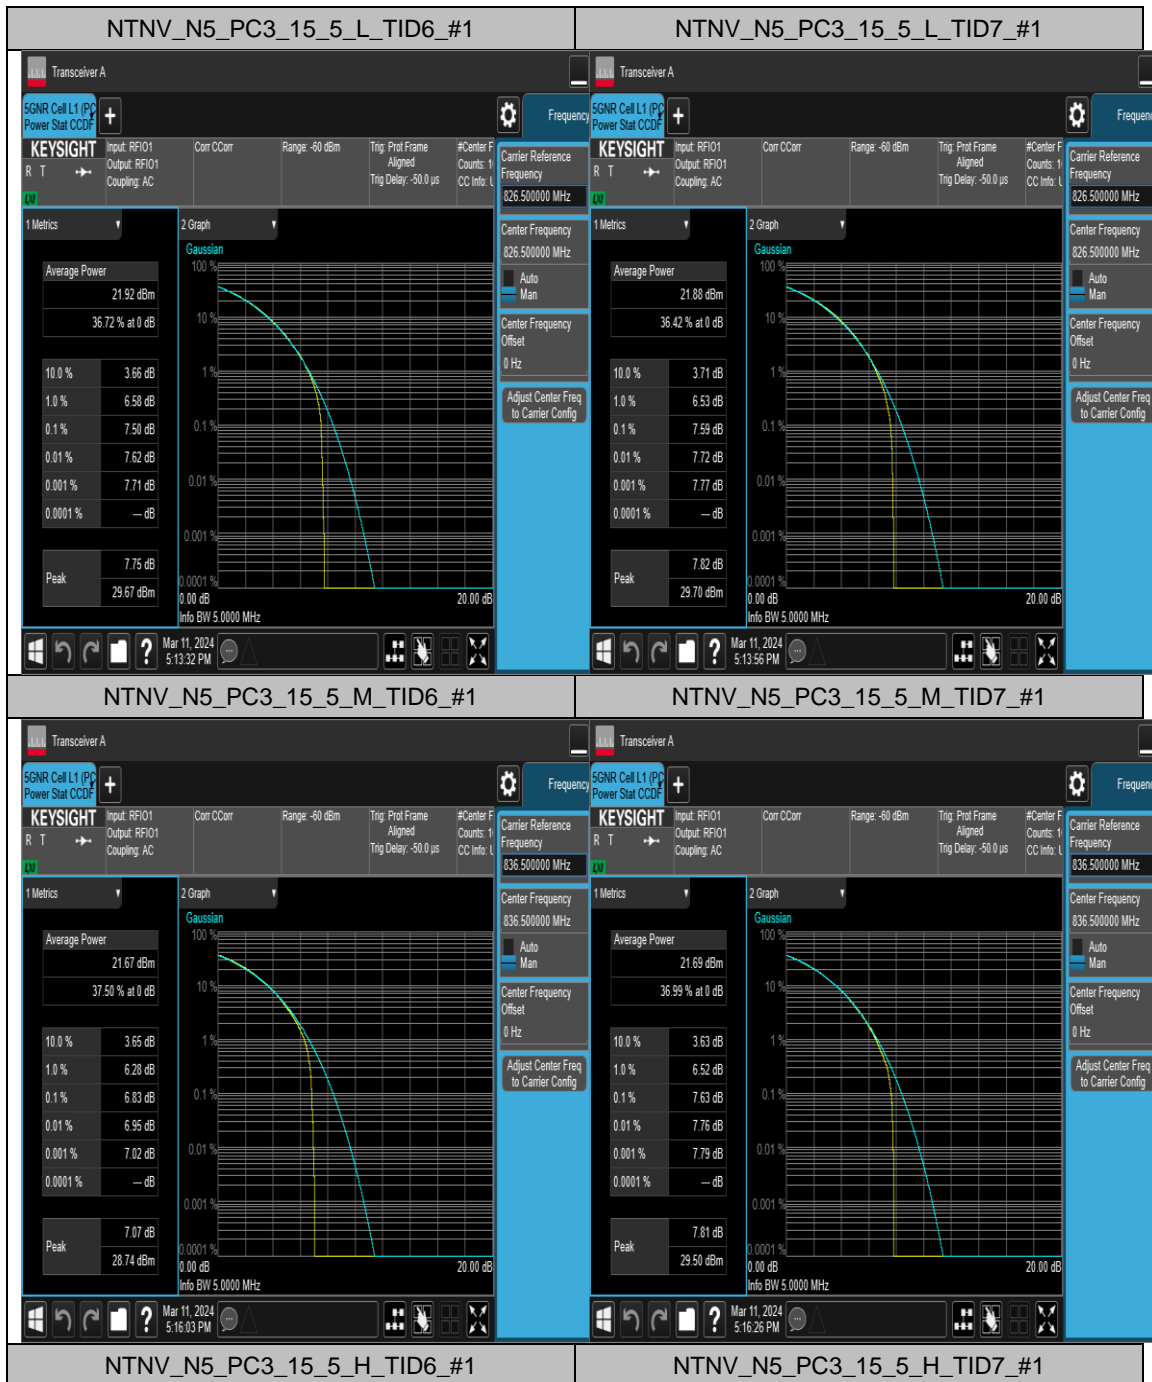

Appendix B: Peak-to-Average Ratio for SA

Peak-to-Average Ratio(CCDF)

Test Result

Band	SCS	Bandwidth	Modulation	Channel	RB Config	Result	Limit	Verdict
N5	15	5	CP-QPSK	L	Outer_Full	7.50	≤13	PASS
N5	15	5	CP-16QAM	L	Outer_Full	7.59	≤13	PASS
N5	15	5	CP-QPSK	M	Outer_Full	6.83	≤13	PASS
N5	15	5	CP-16QAM	M	Outer_Full	7.63	≤13	PASS
N5	15	5	CP-QPSK	H	Outer_Full	6.94	≤13	PASS
N5	15	5	CP-16QAM	H	Outer_Full	7.01	≤13	PASS
N5	15	10	CP-QPSK	L	Outer_Full	7.20	≤13	PASS
N5	15	10	CP-16QAM	L	Outer_Full	7.80	≤13	PASS
N5	15	10	CP-QPSK	M	Outer_Full	7.69	≤13	PASS
N5	15	10	CP-16QAM	M	Outer_Full	7.69	≤13	PASS
N5	15	10	CP-QPSK	H	Outer_Full	7.78	≤13	PASS
N5	15	10	CP-16QAM	H	Outer_Full	7.75	≤13	PASS
N5	15	15	CP-QPSK	L	Outer_Full	7.36	≤13	PASS
N5	15	15	CP-16QAM	L	Outer_Full	7.31	≤13	PASS
N5	15	15	CP-QPSK	M	Outer_Full	7.48	≤13	PASS
N5	15	15	CP-16QAM	M	Outer_Full	7.43	≤13	PASS
N5	15	15	CP-QPSK	H	Outer_Full	7.04	≤13	PASS
N5	15	15	CP-16QAM	H	Outer_Full	7.65	≤13	PASS
N5	15	20	CP-QPSK	L	Outer_Full	7.17	≤13	PASS
N5	15	20	CP-16QAM	L	Outer_Full	7.16	≤13	PASS
N5	15	20	CP-QPSK	M	Outer_Full	7.29	≤13	PASS
N5	15	20	CP-16QAM	M	Outer_Full	7.19	≤13	PASS
N5	15	20	CP-QPSK	H	Outer_Full	7.49	≤13	PASS
N5	15	20	CP-16QAM	H	Outer_Full	7.45	≤13	PASS

Test Graphs