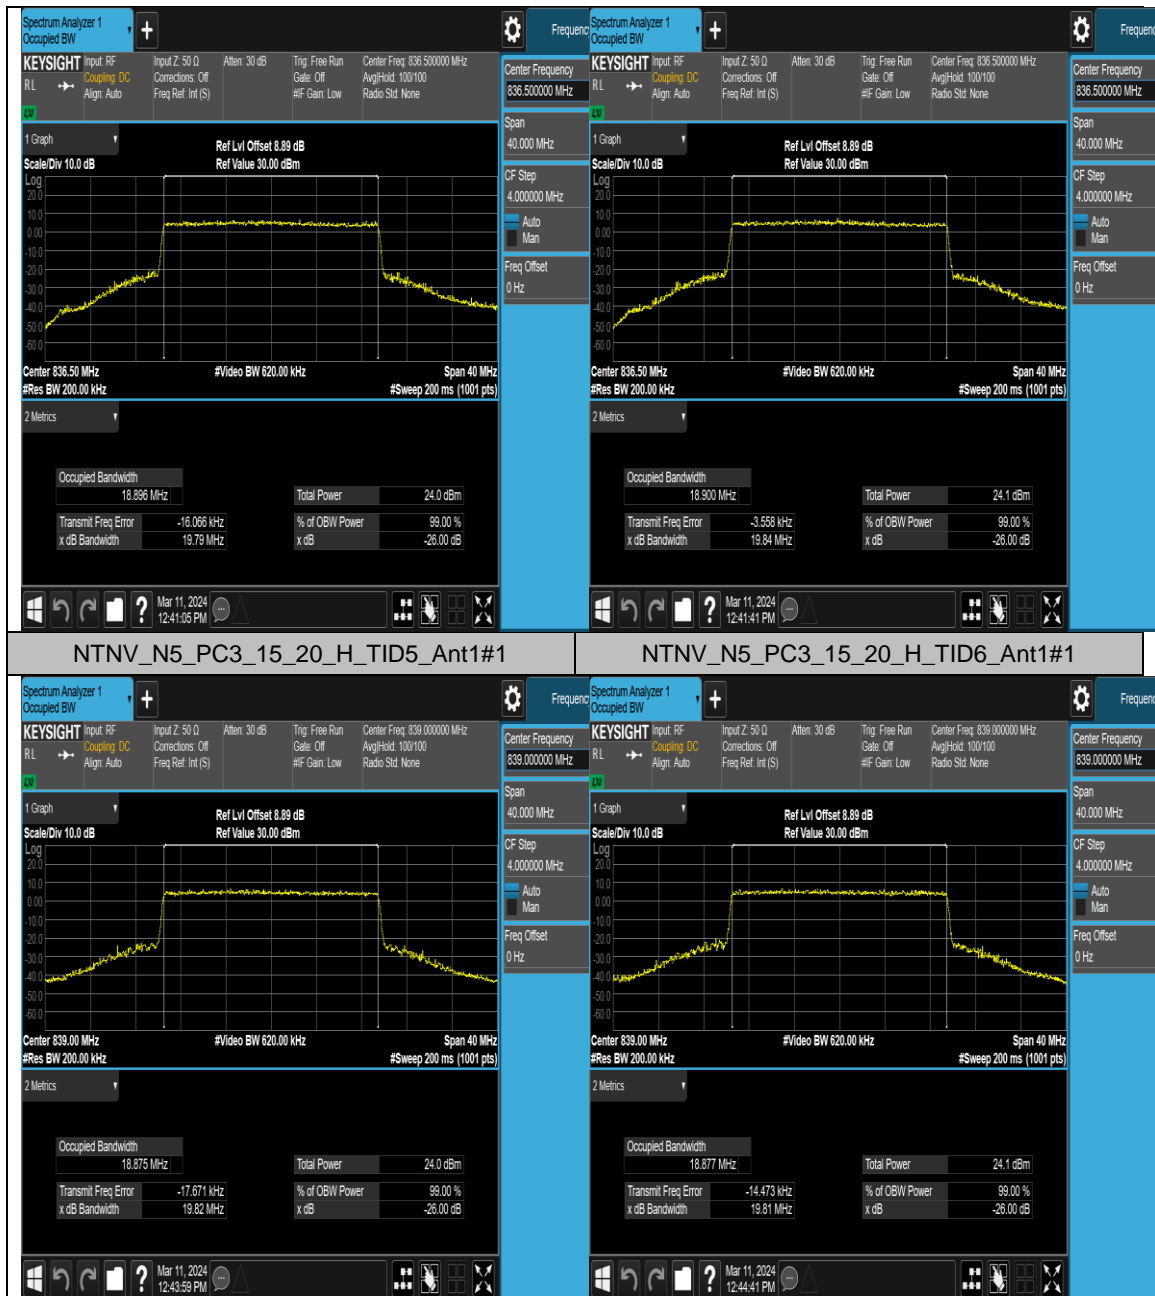

Test Graphs

Appendix D: Band Edge for SA

Test Result

Band	SCS	Bandwidth	Modulation	Channel	RB Config	Verdict
N5	15	5	CP-QPSK	L	Outer_Full	PASS
N5	15	5	CP-QPSK	L	Edge_1RB_Left	PASS
N5	15	5	CP-16QAM	L	Outer_Full	PASS
N5	15	5	CP-16QAM	L	Edge_1RB_Left	PASS
N5	15	5	CP-QPSK	H	Outer_Full	PASS
N5	15	5	CP-QPSK	H	Edge_1RB_Right	PASS
N5	15	5	CP-16QAM	H	Outer_Full	PASS
N5	15	5	CP-16QAM	H	Edge_1RB_Right	PASS
N5	15	10	CP-QPSK	L	Outer_Full	PASS
N5	15	10	CP-QPSK	L	Edge_1RB_Left	PASS
N5	15	10	CP-16QAM	L	Outer_Full	PASS
N5	15	10	CP-16QAM	L	Edge_1RB_Left	PASS
N5	15	10	CP-QPSK	H	Outer_Full	PASS
N5	15	10	CP-QPSK	H	Edge_1RB_Right	PASS
N5	15	10	CP-16QAM	H	Outer_Full	PASS
N5	15	10	CP-16QAM	H	Edge_1RB_Right	PASS
N5	15	15	CP-QPSK	L	Outer_Full	PASS
N5	15	15	CP-QPSK	L	Edge_1RB_Left	PASS
N5	15	15	CP-16QAM	L	Outer_Full	PASS
N5	15	15	CP-16QAM	L	Edge_1RB_Left	PASS
N5	15	15	CP-QPSK	H	Outer_Full	PASS
N5	15	15	CP-QPSK	H	Edge_1RB_Right	PASS
N5	15	15	CP-16QAM	H	Outer_Full	PASS
N5	15	15	CP-16QAM	H	Edge_1RB_Right	PASS
N5	15	20	CP-QPSK	L	Outer_Full	PASS
N5	15	20	CP-QPSK	L	Edge_1RB_Left	PASS
N5	15	20	CP-16QAM	L	Outer_Full	PASS
N5	15	20	CP-16QAM	L	Edge_1RB_Left	PASS
N5	15	20	CP-QPSK	H	Outer_Full	PASS
N5	15	20	CP-QPSK	H	Edge_1RB_Right	PASS
N5	15	20	CP-16QAM	H	Outer_Full	PASS
N5	15	20	CP-16QAM	H	Edge_1RB_Right	PASS

Test Graphs