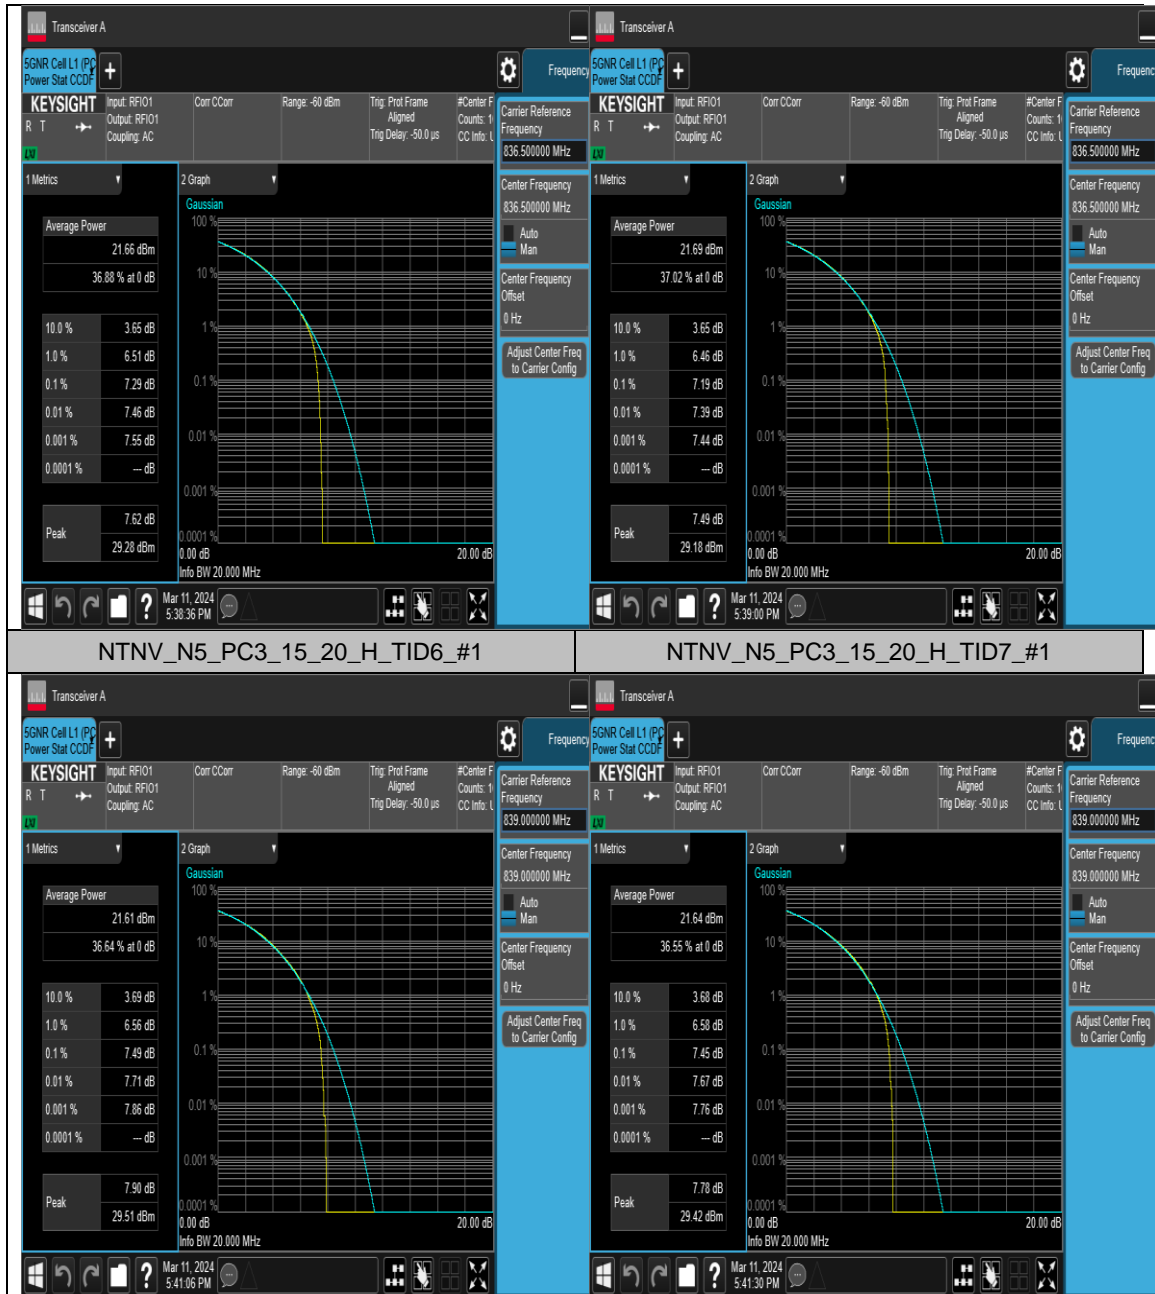

Test Graphs

Appendix C: 26dB Bandwidth and Occupied Bandwidth for SA**Test Result**

Band	SCS	Bandwidth	Modulation	Channel	RB Config	Result (99%)	Result (26dB)	Verdict
N5	15	5	CP-QPSK	L	Outer_Full	4.4729	4.932	PASS
N5	15	5	CP-16QAM	L	Outer_Full	4.4692	4.995	PASS
N5	15	5	CP-QPSK	M	Outer_Full	4.4669	4.971	PASS
N5	15	5	CP-16QAM	M	Outer_Full	4.4685	4.922	PASS
N5	15	5	CP-QPSK	H	Outer_Full	4.4685	4.917	PASS
N5	15	5	CP-16QAM	H	Outer_Full	4.4737	4.960	PASS
N5	15	10	CP-QPSK	L	Outer_Full	9.2890	10.00	PASS
N5	15	10	CP-16QAM	L	Outer_Full	9.2783	9.925	PASS
N5	15	10	CP-QPSK	M	Outer_Full	9.2723	9.971	PASS
N5	15	10	CP-16QAM	M	Outer_Full	9.2686	9.941	PASS
N5	15	10	CP-QPSK	H	Outer_Full	9.2671	9.931	PASS
N5	15	10	CP-16QAM	H	Outer_Full	9.2768	9.892	PASS
N5	15	15	CP-QPSK	L	Outer_Full	14.075	14.89	PASS
N5	15	15	CP-16QAM	L	Outer_Full	14.111	14.90	PASS
N5	15	15	CP-QPSK	M	Outer_Full	14.091	14.88	PASS
N5	15	15	CP-16QAM	M	Outer_Full	14.092	14.88	PASS
N5	15	15	CP-QPSK	H	Outer_Full	14.113	14.91	PASS
N5	15	15	CP-16QAM	H	Outer_Full	14.093	14.89	PASS
N5	15	20	CP-QPSK	L	Outer_Full	18.877	19.82	PASS
N5	15	20	CP-16QAM	L	Outer_Full	18.891	19.79	PASS
N5	15	20	CP-QPSK	M	Outer_Full	18.896	19.79	PASS
N5	15	20	CP-16QAM	M	Outer_Full	18.900	19.84	PASS
N5	15	20	CP-QPSK	H	Outer_Full	18.875	19.82	PASS
N5	15	20	CP-16QAM	H	Outer_Full	18.877	19.81	PASS

Test Graphs