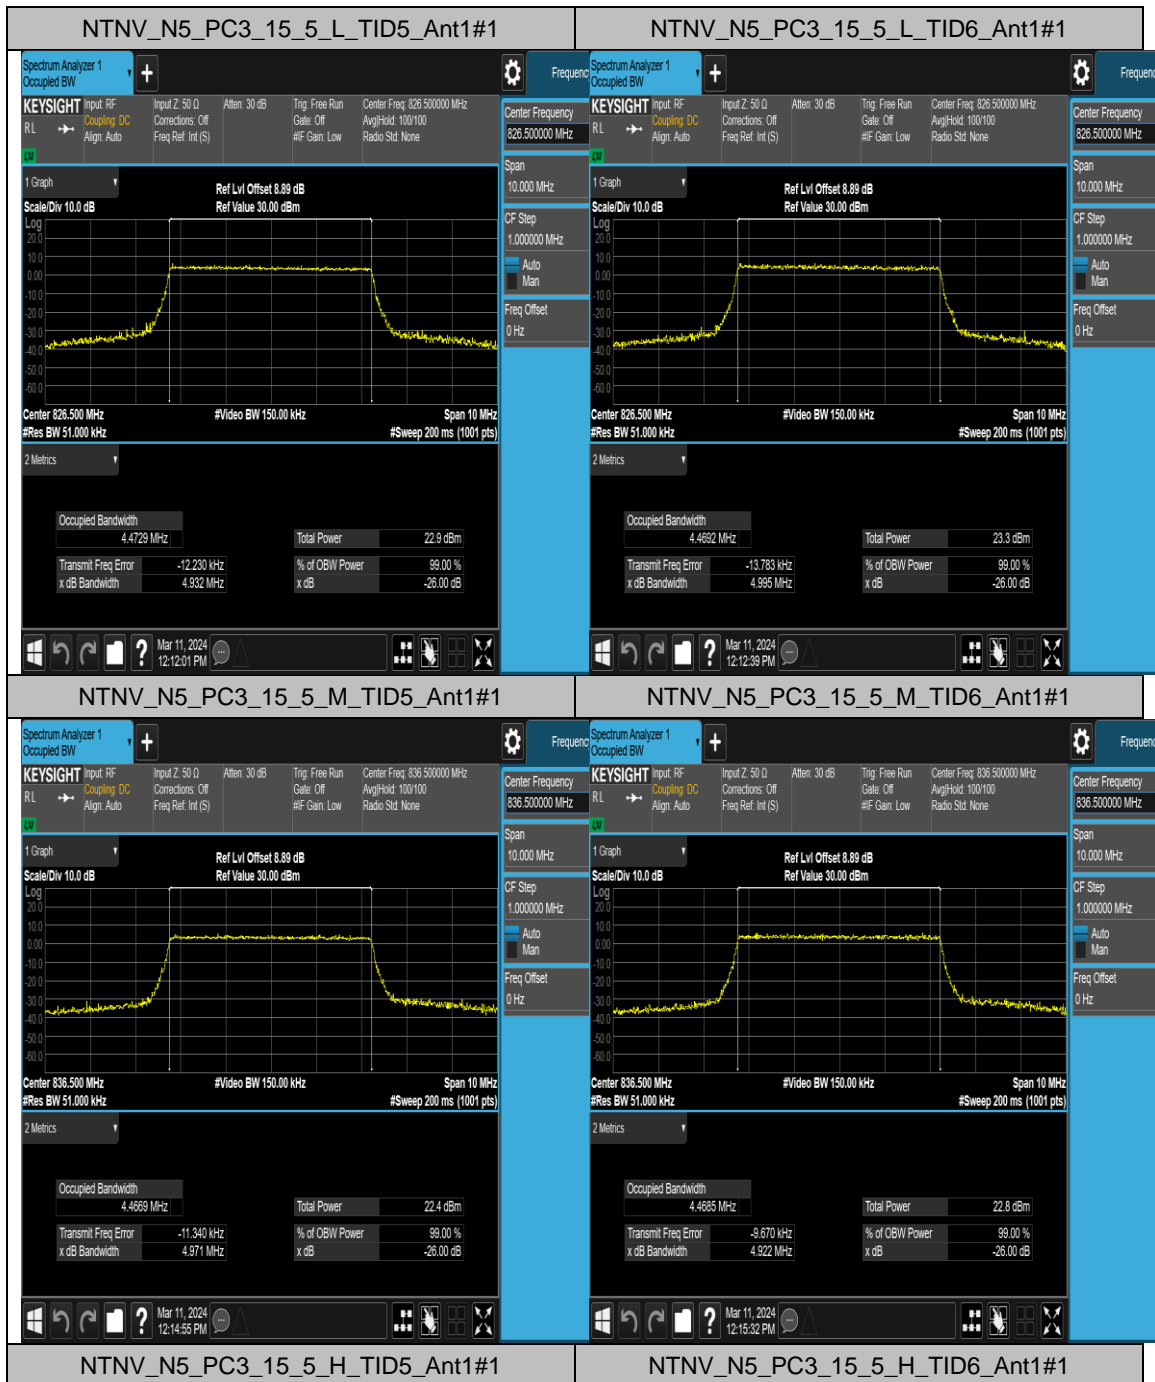

Appendix C: 26dB Bandwidth and Occupied Bandwidth for SA

Test Result

Band	SCS	Bandwidth	Modulation	Channel	RB Config	Result (99%)	Result (26dB)	Verdict
N5	15	5	CP-QPSK	L	Outer_Full	4.4729	4.932	PASS
N5	15	5	CP-16QAM	L	Outer_Full	4.4692	4.995	PASS
N5	15	5	CP-QPSK	M	Outer_Full	4.4669	4.971	PASS
N5	15	5	CP-16QAM	M	Outer_Full	4.4685	4.922	PASS
N5	15	5	CP-QPSK	H	Outer_Full	4.4685	4.917	PASS
N5	15	5	CP-16QAM	H	Outer_Full	4.4737	4.960	PASS
N5	15	10	CP-QPSK	L	Outer_Full	9.2890	10.00	PASS
N5	15	10	CP-16QAM	L	Outer_Full	9.2783	9.925	PASS
N5	15	10	CP-QPSK	M	Outer_Full	9.2723	9.971	PASS
N5	15	10	CP-16QAM	M	Outer_Full	9.2686	9.941	PASS
N5	15	10	CP-QPSK	H	Outer_Full	9.2671	9.931	PASS
N5	15	10	CP-16QAM	H	Outer_Full	9.2768	9.892	PASS
N5	15	15	CP-QPSK	L	Outer_Full	14.075	14.89	PASS
N5	15	15	CP-16QAM	L	Outer_Full	14.111	14.90	PASS
N5	15	15	CP-QPSK	M	Outer_Full	14.091	14.88	PASS
N5	15	15	CP-16QAM	M	Outer_Full	14.092	14.88	PASS
N5	15	15	CP-QPSK	H	Outer_Full	14.113	14.91	PASS
N5	15	15	CP-16QAM	H	Outer_Full	14.093	14.89	PASS
N5	15	20	CP-QPSK	L	Outer_Full	18.877	19.82	PASS
N5	15	20	CP-16QAM	L	Outer_Full	18.891	19.79	PASS
N5	15	20	CP-QPSK	M	Outer_Full	18.896	19.79	PASS
N5	15	20	CP-16QAM	M	Outer_Full	18.900	19.84	PASS
N5	15	20	CP-QPSK	H	Outer_Full	18.875	19.82	PASS
N5	15	20	CP-16QAM	H	Outer_Full	18.877	19.81	PASS

Test Graphs