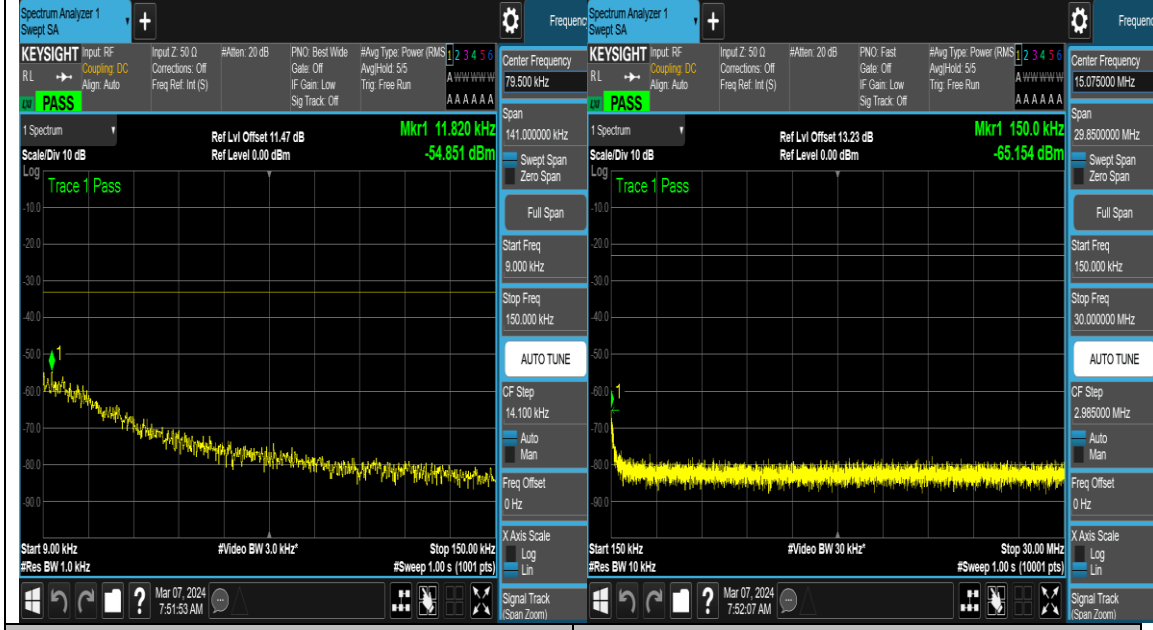

NTNV_DC_2A_n71A_PC3_15_5+10_M+H_TID21
 _NS_01_0.009_0.15_#1

NTNV_DC_2A_n71A_PC3_15_5+10_M+H_TID21
 _NS_01_0.15_30_#1

NTNV_DC_2A_n71A_PC3_15_5+10_M+H_TID21
 _NS_01_30_1000_#1

NTNV_DC_2A_n71A_PC3_15_5+10_M+H_TID21
 _NS_01_1000_3000_#1