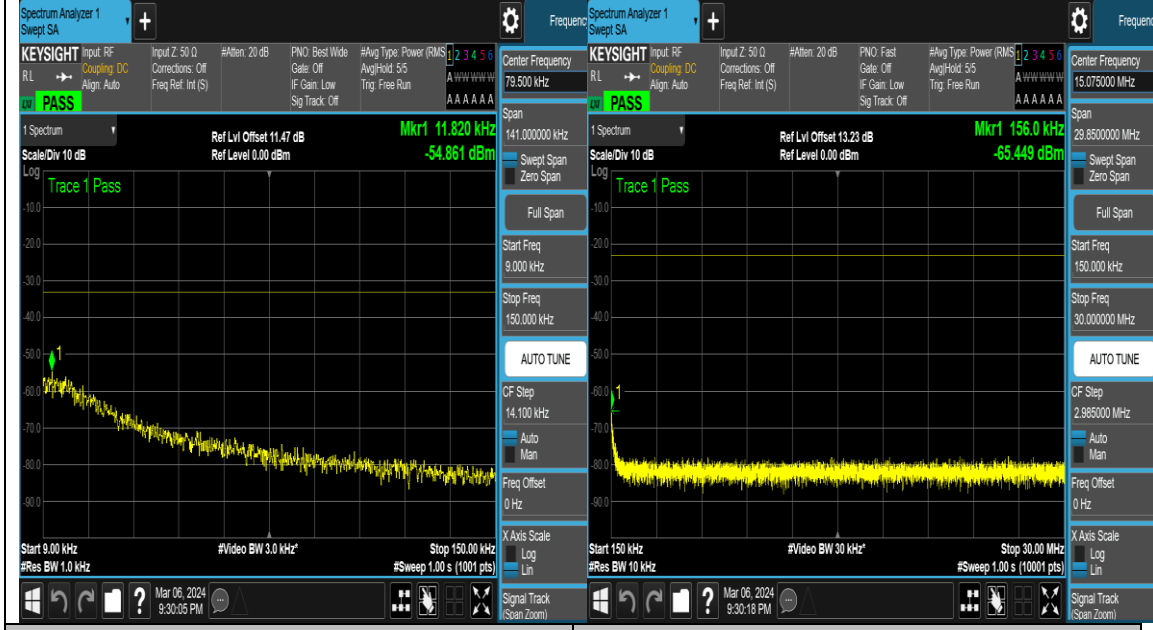

NTNV_DC_2A_n71A_PC3_15_5+5_M+H_TID16_ NS_01_0.009_0.15_#1

NTNV_DC_2A_n71A_PC3_15_5+5_M+H_TID16_ NS_01_0.15_30_#1

NTNV_DC_2A_n71A_PC3_15_5+5_M+H_TID16_ NS_01_30_1000_#1

NTNV_DC_2A_n71A_PC3_15_5+5_M+H_TID16_ NS_01_1000_3000_#1