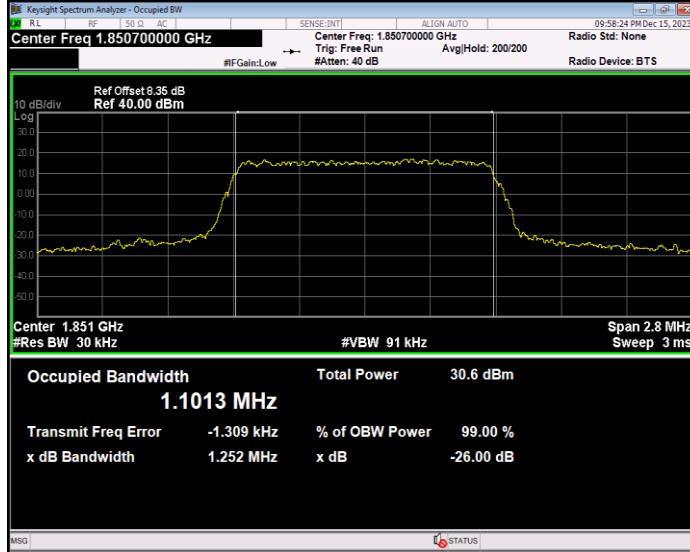

Band2 16QAM BW=1.4MHz Channel=18607 RB Size=6 Position=#0