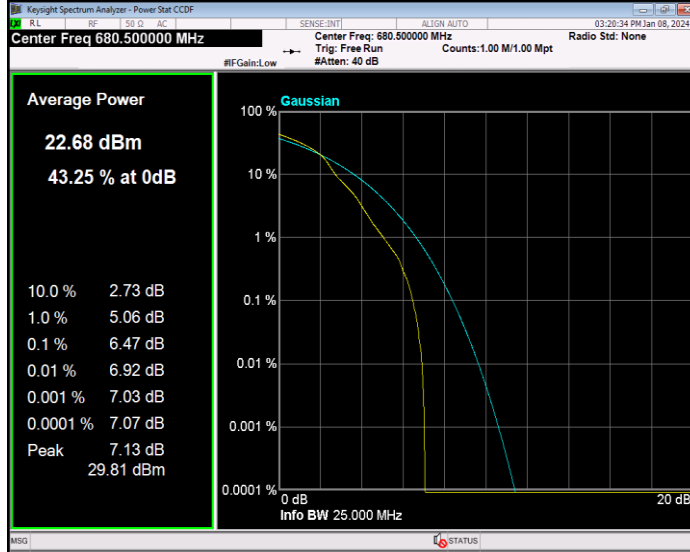

Band71 16QAM BW=5MHz Channel=133297 RB Size=1 Position=#0