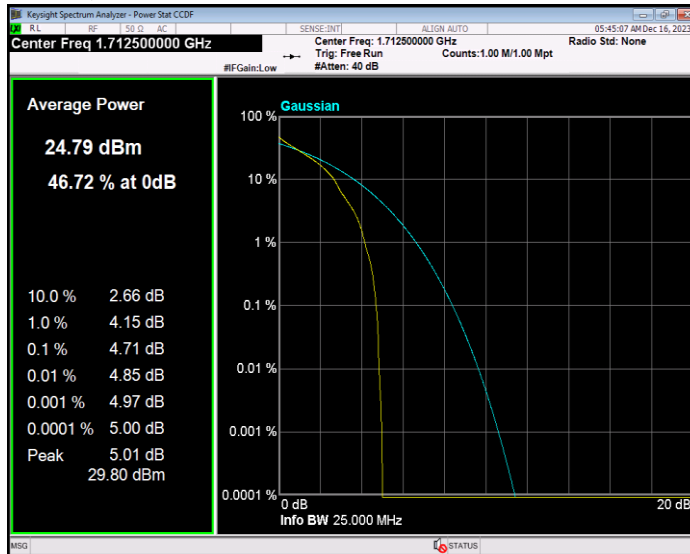

Band66 QPSK BW=3MHz Channel=131987 RB Size=1 Position=#0

Band66 QPSK BW=3MHz Channel=132322 RB Size=1 Position=#0

Band66 QPSK BW=3MHz Channel=132657 RB Size=1 Position=#0

Band66 QPSK BW=5MHz Channel=131997 RB Size=1 Position=#0