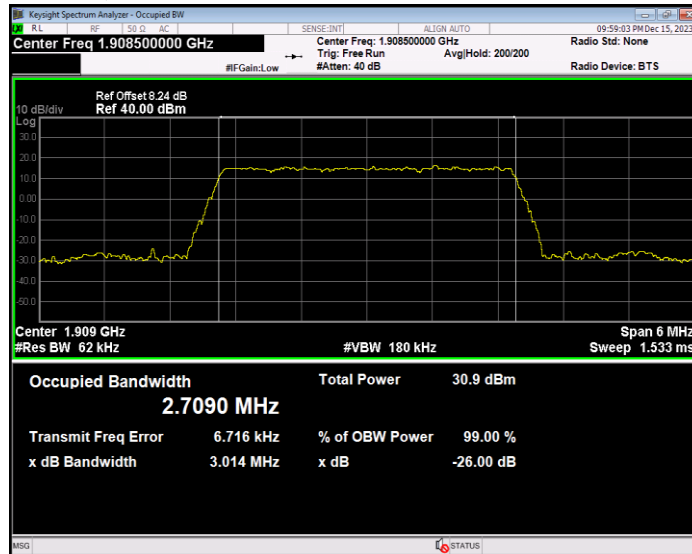

Band2 16QAM BW=3MHz Channel=19185 RB Size=15 Position=#0