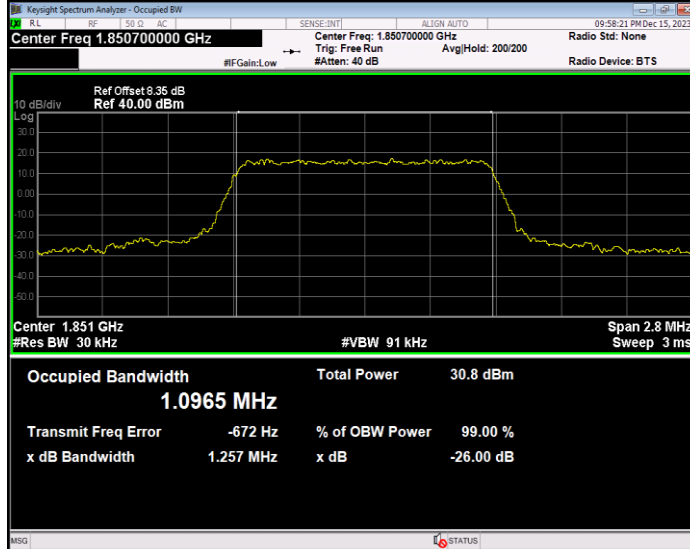

Band2 QPSK BW=1.4MHz Channel=18607 RB Size=6 Position=#0