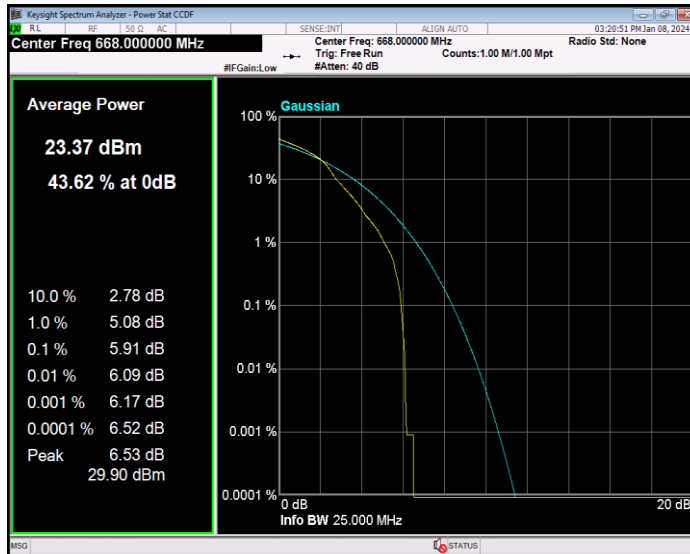

Band71 16QAM BW=10MHz Channel=133172 RB Size=1 Position=#0