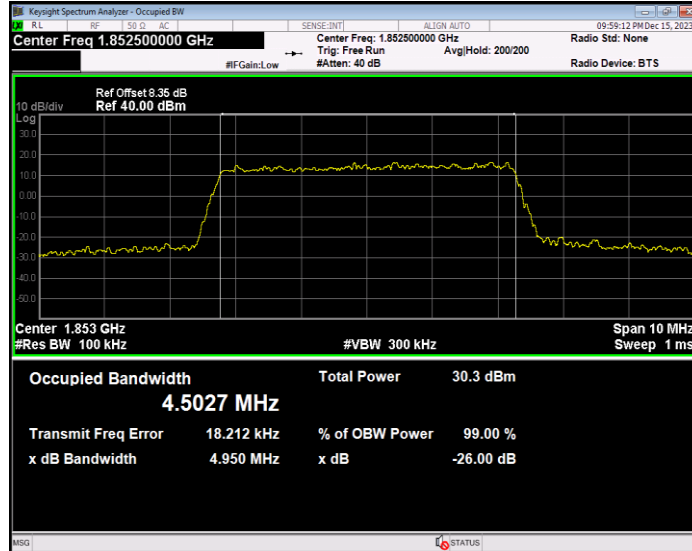

Band2 16QAM BW=3MHz Channel=18615 RB Size=15 Position=#0

Band2 16QAM BW=3MHz Channel=18900 RB Size=15 Position=#0

Band2 16QAM BW=3MHz Channel=19185 RB Size=15 Position=#0

Band2 16QAM BW=5MHz Channel=18625 RB Size=25 Position=#0