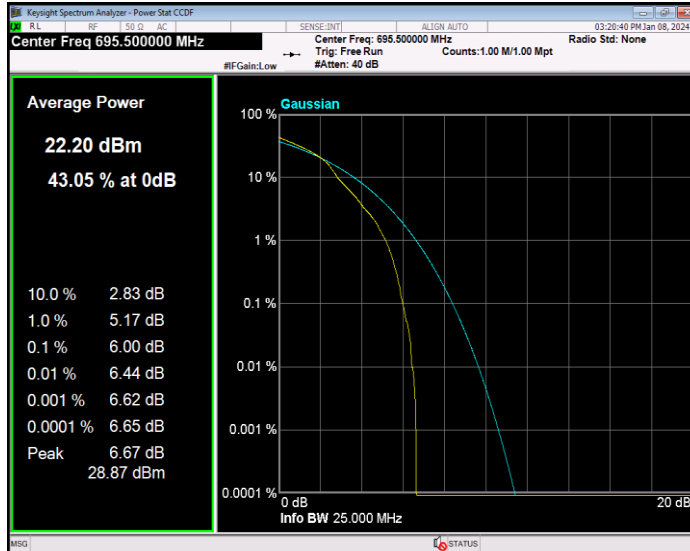

Band71 16QAM BW=5MHz Channel=133447 RB Size=1 Position=#0