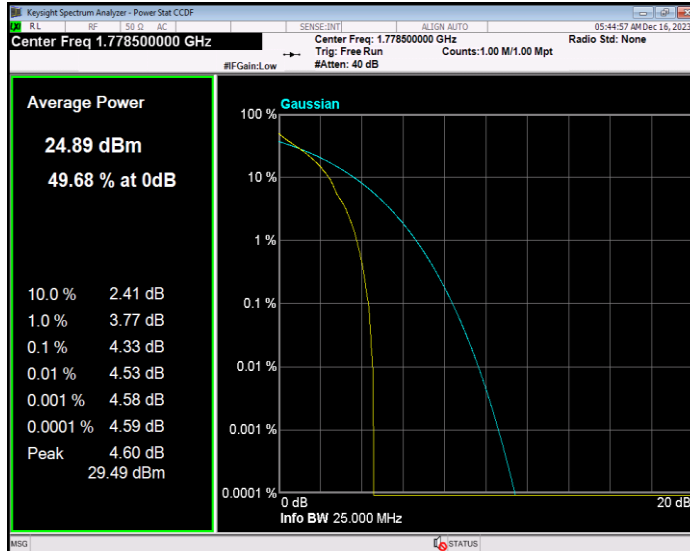

Band66 QPSK BW=3MHz Channel=132657 RB Size=1 Position=#0