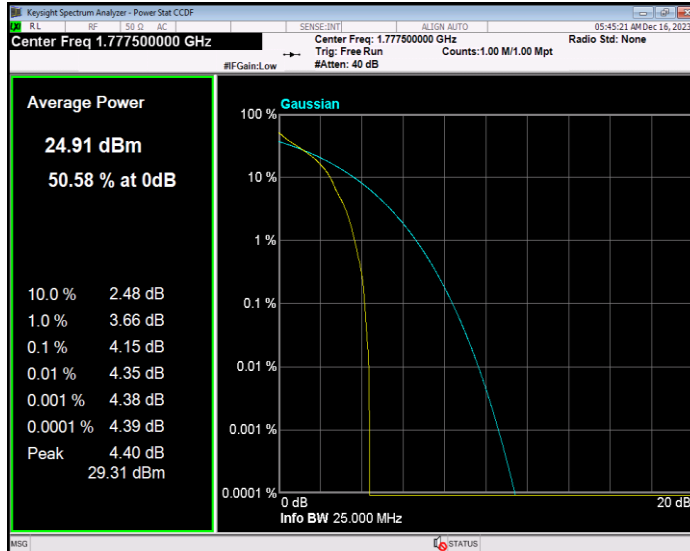

Band66 QPSK BW=5MHz Channel=132647 RB Size=1 Position=#0