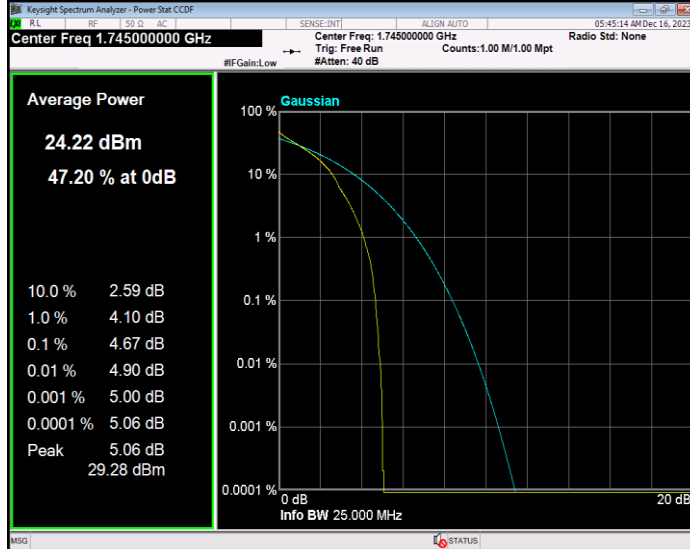

Band66 QPSK BW=5MHz Channel=132322 RB Size=1 Position=#0