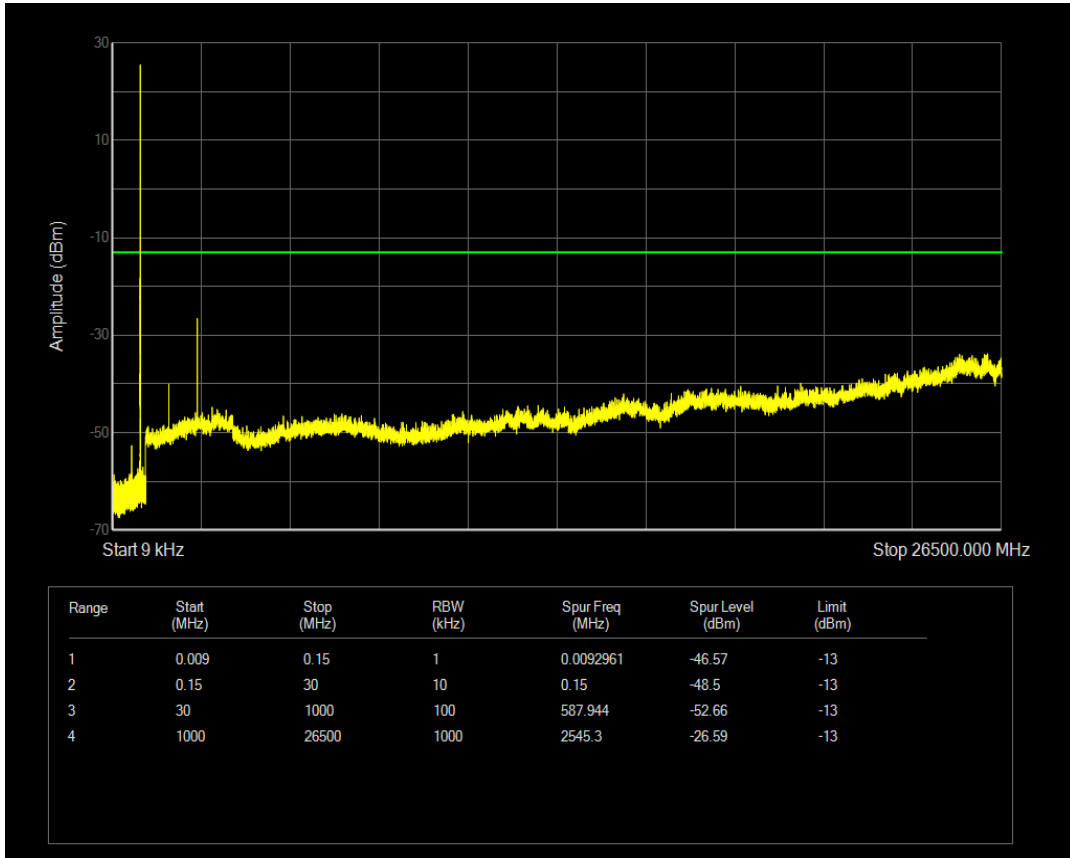

Band5 16QAM BW=1.4MHz Channel=20407 RB Size=6 Position=#0

Band5 QPSK BW=1.4MHz Channel=20525 RB Size=1 Position=#0

Band5 QPSK BW=1.4MHz Channel=20525 RB Size=6 Position=#0

Band5 16QAM BW=1.4MHz Channel=20525 RB Size=1 Position=#0

Band5 16QAM BW=1.4MHz Channel=20525 RB Size=6 Position=#0

Band5 QPSK BW=1.4MHz Channel=20643 RB Size=1 Position=#0

Band5 QPSK BW=1.4MHz Channel=20643 RB Size=6 Position=#0

Band5 16QAM BW=1.4MHz Channel=20643 RB Size=1 Position=#0