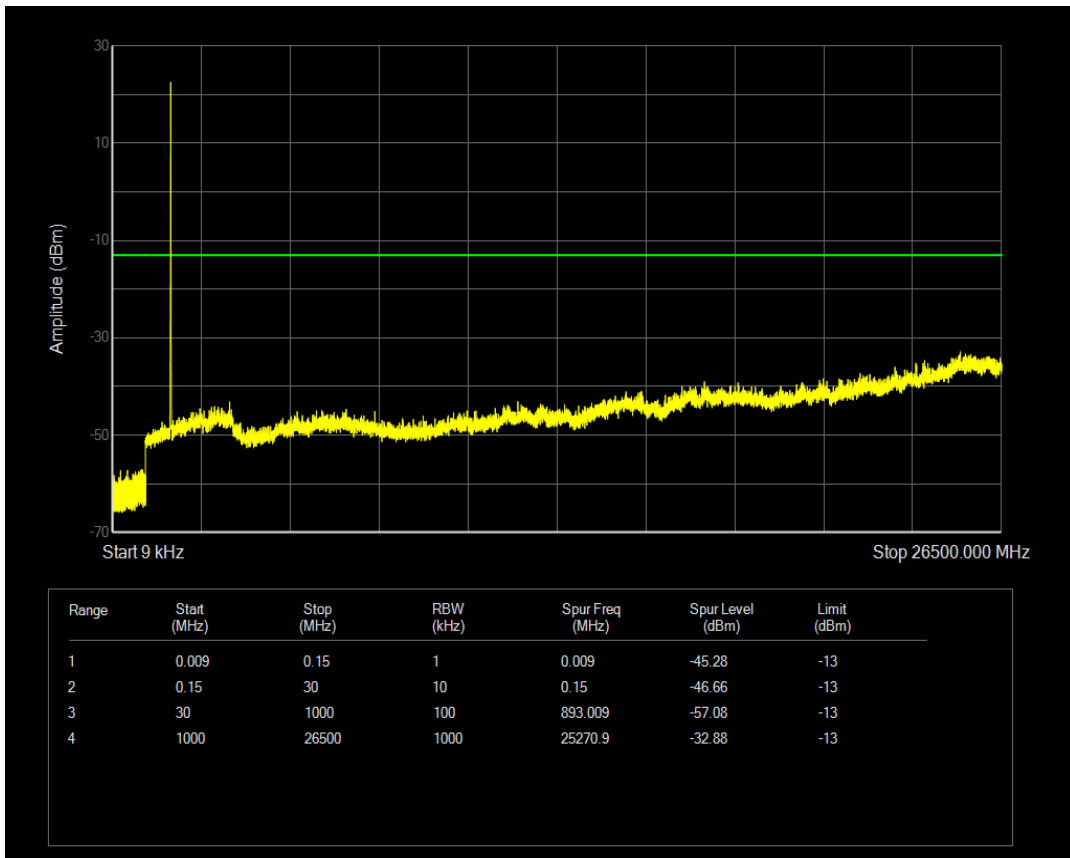

Band4 16QAM BW=5MHz Channel=19975 RB Size=25 Position=#0

Band4 QPSK BW=5MHz Channel=20175 RB Size=1 Position=#0

Band4 QPSK BW=5MHz Channel=20175 RB Size=25 Position=#0

Band4 16QAM BW=5MHz Channel=20175 RB Size=1 Position=#0

Band4 16QAM BW=5MHz Channel=20175 RB Size=25 Position=#0

Band4 QPSK BW=5MHz Channel=20375 RB Size=1 Position=#0

Band4 QPSK BW=5MHz Channel=20375 RB Size=25 Position=#0

Band4 16QAM BW=5MHz Channel=20375 RB Size=1 Position=#0