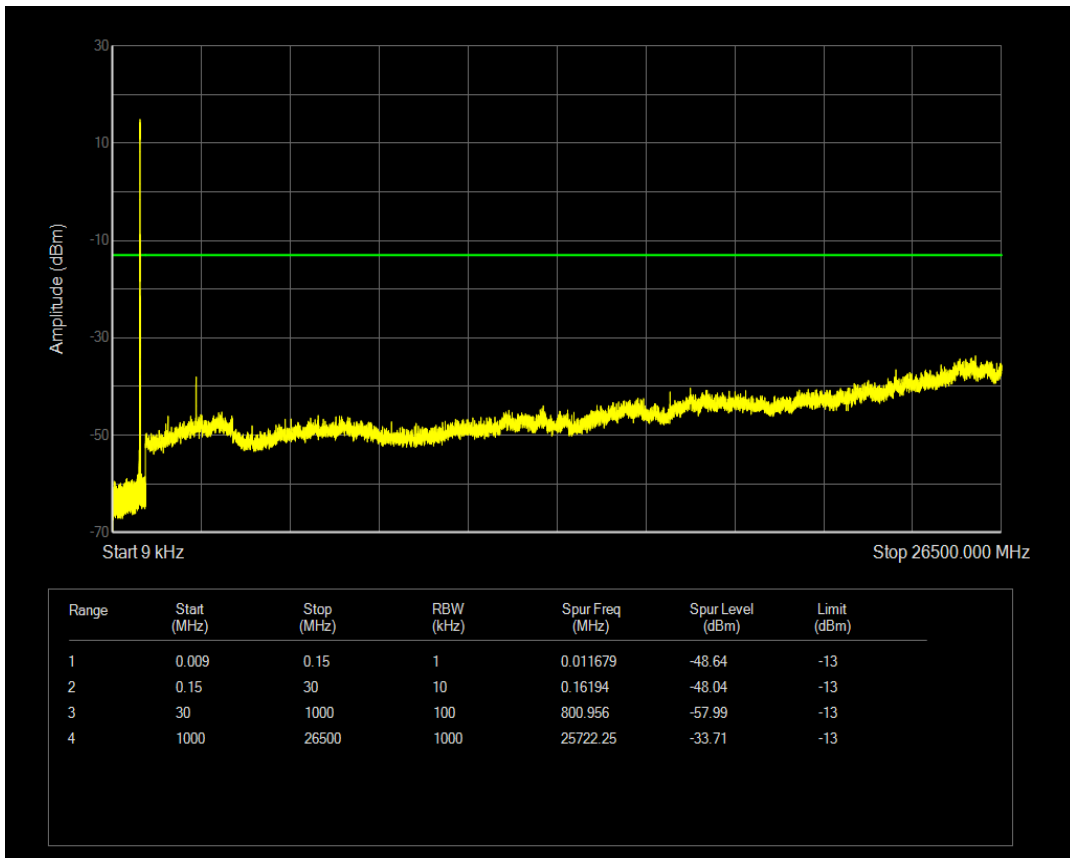

Band5 16QAM BW=5MHz Channel=20425 RB Size=25 Position=#0

Band5 QPSK BW=5MHz Channel=20525 RB Size=1 Position=#0

Band5 QPSK BW=5MHz Channel=20525 RB Size=25 Position=#0

Band5 16QAM BW=5MHz Channel=20525 RB Size=1 Position=#0

Band5 16QAM BW=5MHz Channel=20525 RB Size=25 Position=#0

Band5 QPSK BW=5MHz Channel=20625 RB Size=1 Position=#0

Band5 QPSK BW=5MHz Channel=20625 RB Size=25 Position=#0

Band5 16QAM BW=5MHz Channel=20625 RB Size=1 Position=#0