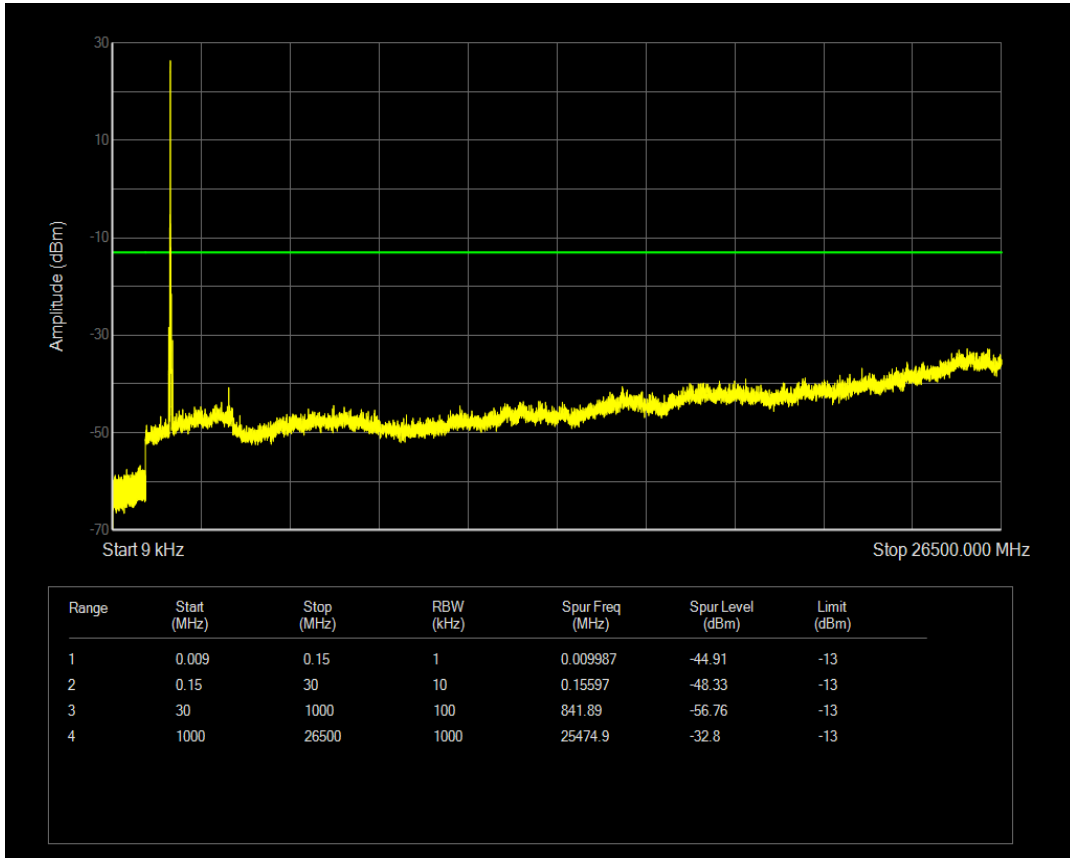

Band4 16QAM BW=15MHz Channel=20025 RB Size=75 Position=#0

Band4 QPSK BW=15MHz Channel=20175 RB Size=1 Position=#0

Band4 QPSK BW=15MHz Channel=20175 RB Size=75 Position=#0

Band4 16QAM BW=15MHz Channel=20175 RB Size=1 Position=#0

Band4 16QAM BW=15MHz Channel=20175 RB Size=75 Position=#0

Band4 QPSK BW=15MHz Channel=20325 RB Size=1 Position=#0

Band4 QPSK BW=15MHz Channel=20325 RB Size=75 Position=#0

Band4 16QAM BW=15MHz Channel=20325 RB Size=1 Position=#0