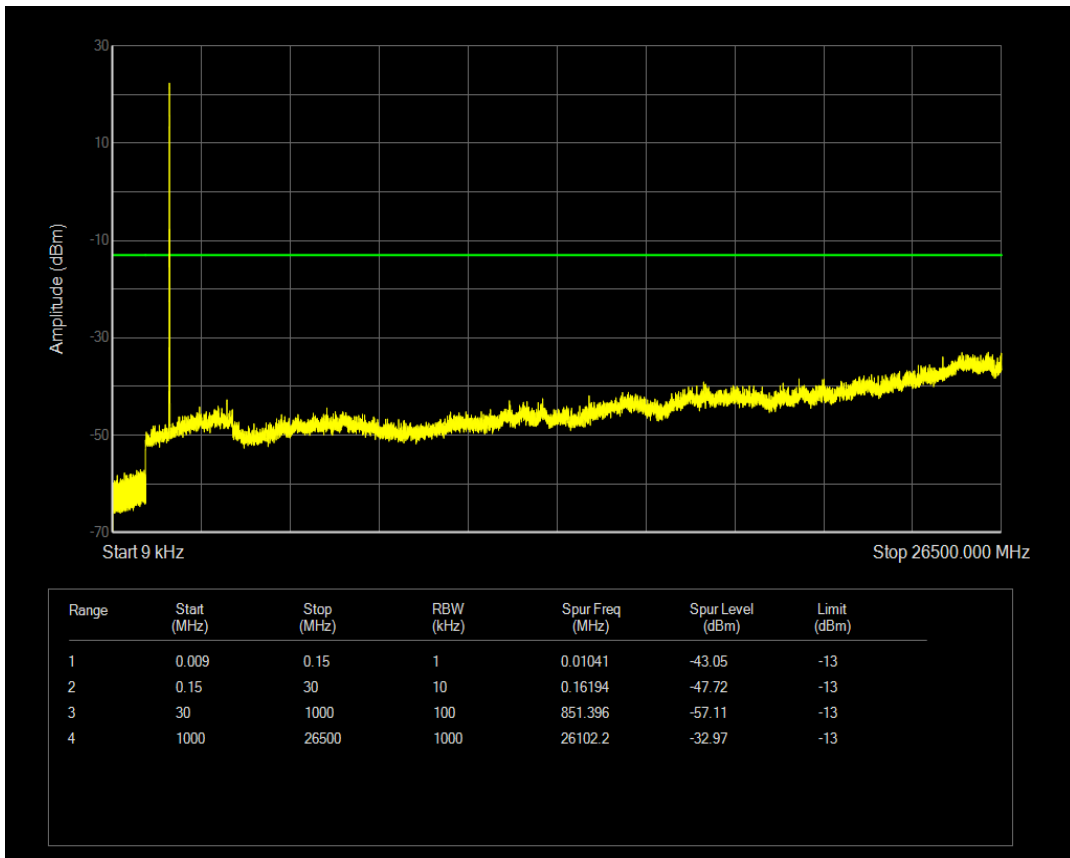

Band4 16QAM BW=5MHz Channel=19975 RB Size=25 Position=#0

Band4 QPSK BW=5MHz Channel=20175 RB Size=1 Position=#0

Band4 QPSK BW=5MHz Channel=20175 RB Size=25 Position=#0

Band4 16QAM BW=5MHz Channel=20175 RB Size=1 Position=#0

Band4 16QAM BW=5MHz Channel=20175 RB Size=25 Position=#0

Band4 QPSK BW=5MHz Channel=20375 RB Size=1 Position=#0

Band4 QPSK BW=5MHz Channel=20375 RB Size=25 Position=#0

Band4 16QAM BW=5MHz Channel=20375 RB Size=1 Position=#0