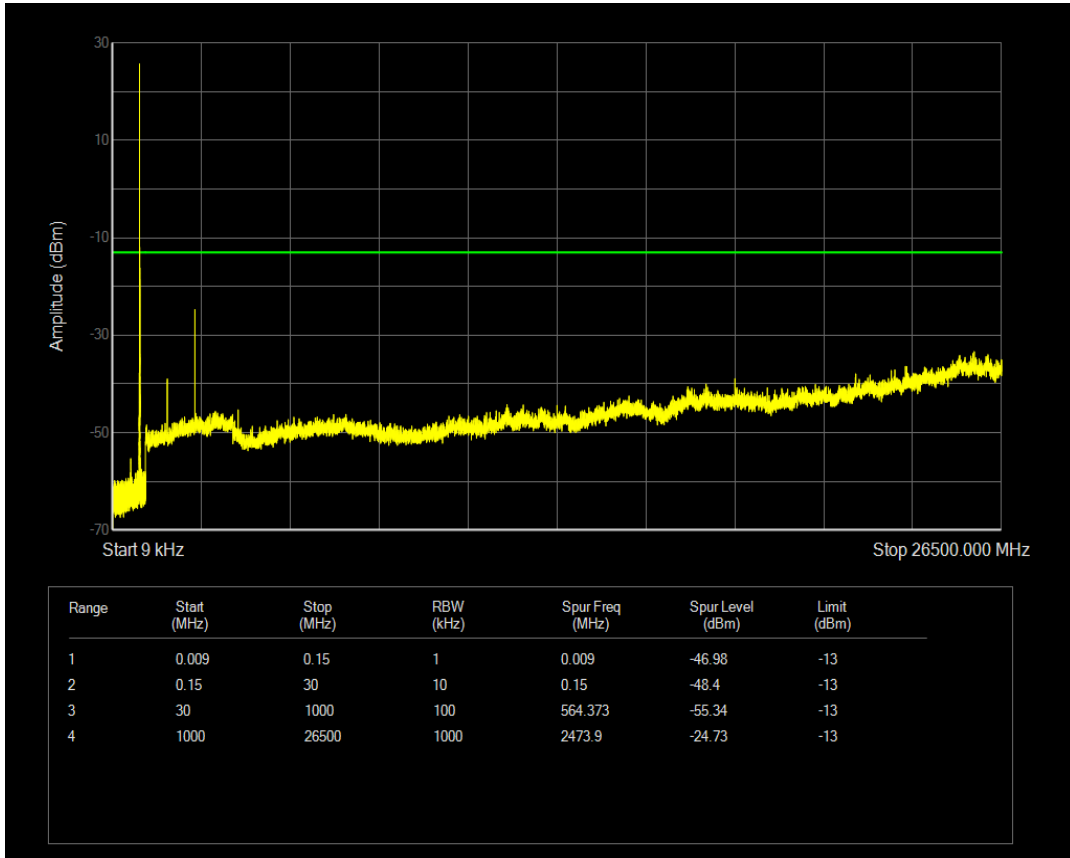

Band5 16QAM BW=3MHz Channel=20635 RB Size=15 Position=#0

Band5 QPSK BW=5MHz Channel=20425 RB Size=1 Position=#0

Band5 QPSK BW=5MHz Channel=20425 RB Size=25 Position=#0

Band5 16QAM BW=5MHz Channel=20425 RB Size=1 Position=#0

Band5 16QAM BW=5MHz Channel=20425 RB Size=25 Position=#0

Band5 QPSK BW=5MHz Channel=20525 RB Size=1 Position=#0

Band5 QPSK BW=5MHz Channel=20525 RB Size=25 Position=#0

Band5 16QAM BW=5MHz Channel=20525 RB Size=1 Position=#0