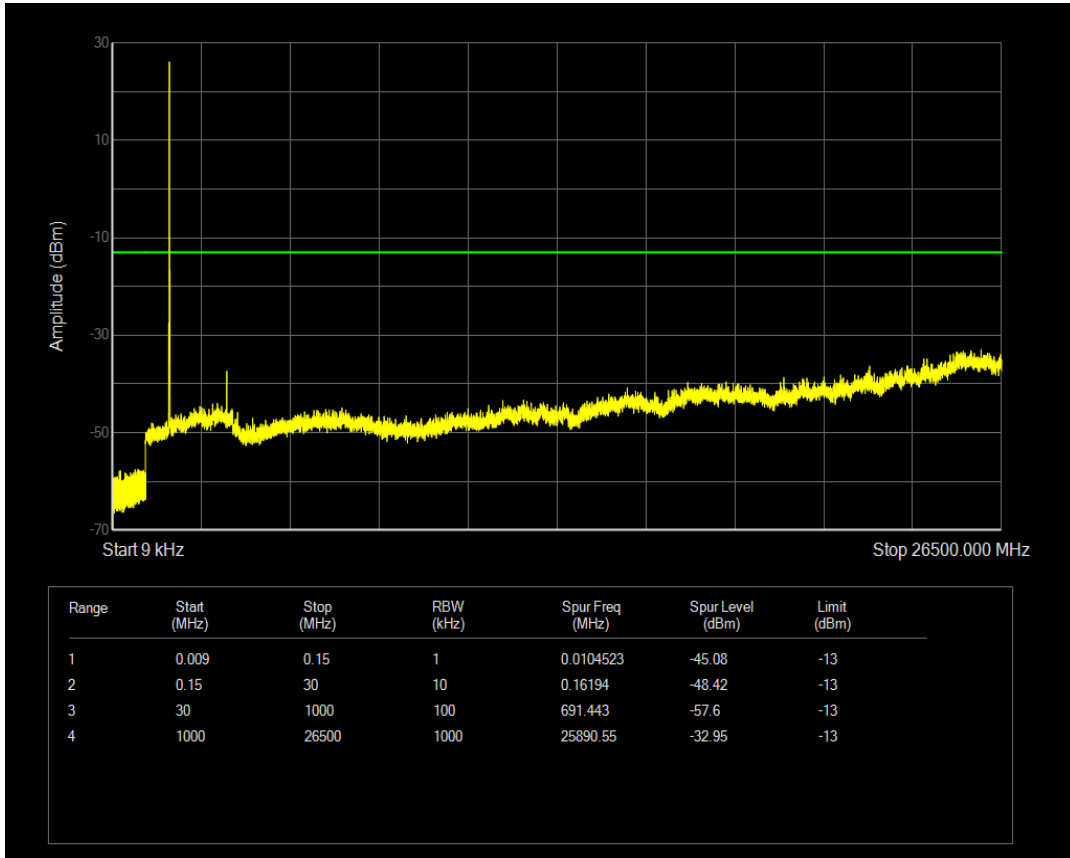

Band4 16QAM BW=5MHz Channel=20175 RB Size=25 Position=#0

Band4 QPSK BW=5MHz Channel=20375 RB Size=1 Position=#0

Band4 QPSK BW=5MHz Channel=20375 RB Size=25 Position=#0

Band4 16QAM BW=5MHz Channel=20375 RB Size=1 Position=#0

Band4 16QAM BW=5MHz Channel=20375 RB Size=25 Position=#0

Band4 QPSK BW=10MHz Channel=20000 RB Size=1 Position=#0

Band4 QPSK BW=10MHz Channel=20000 RB Size=50 Position=#0

Band4 16QAM BW=10MHz Channel=20000 RB Size=1 Position=#0