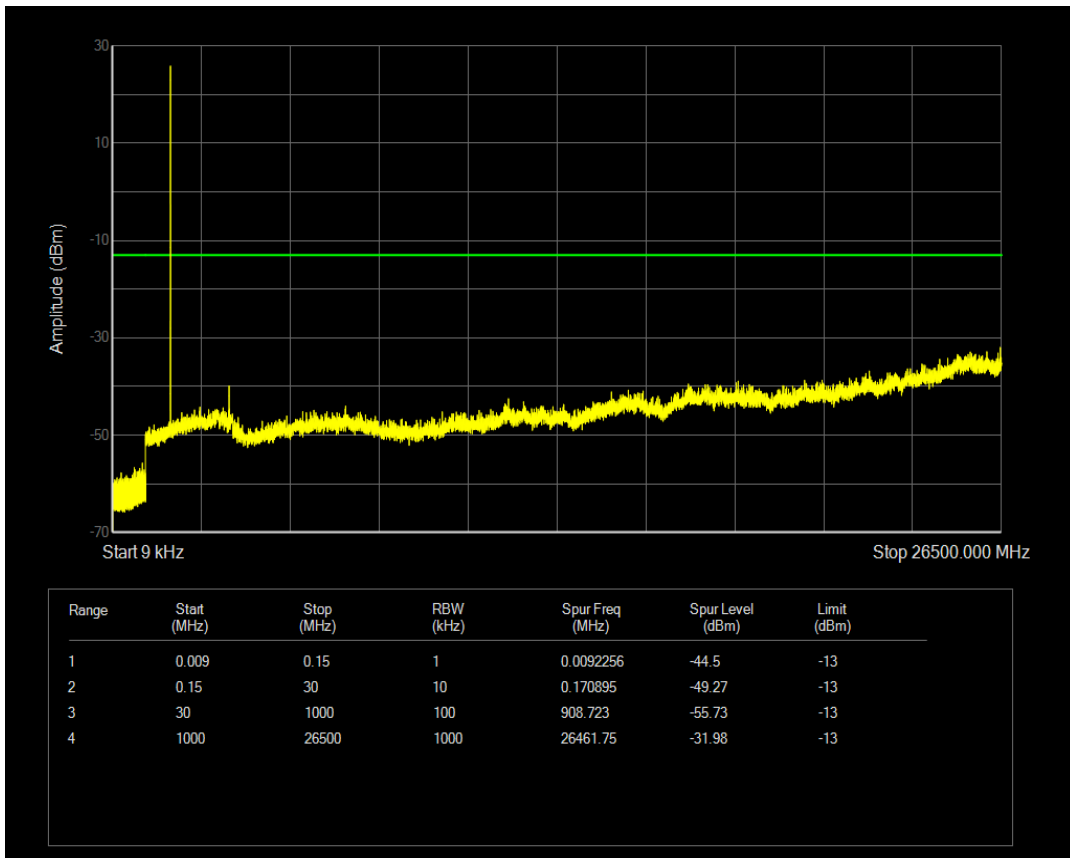

Band66 QPSK BW=1.4MHz Channel=132322 RB Size=6 Position=#0

Band66 16QAM BW=1.4MHz Channel=132322 RB Size=1 Position=#0