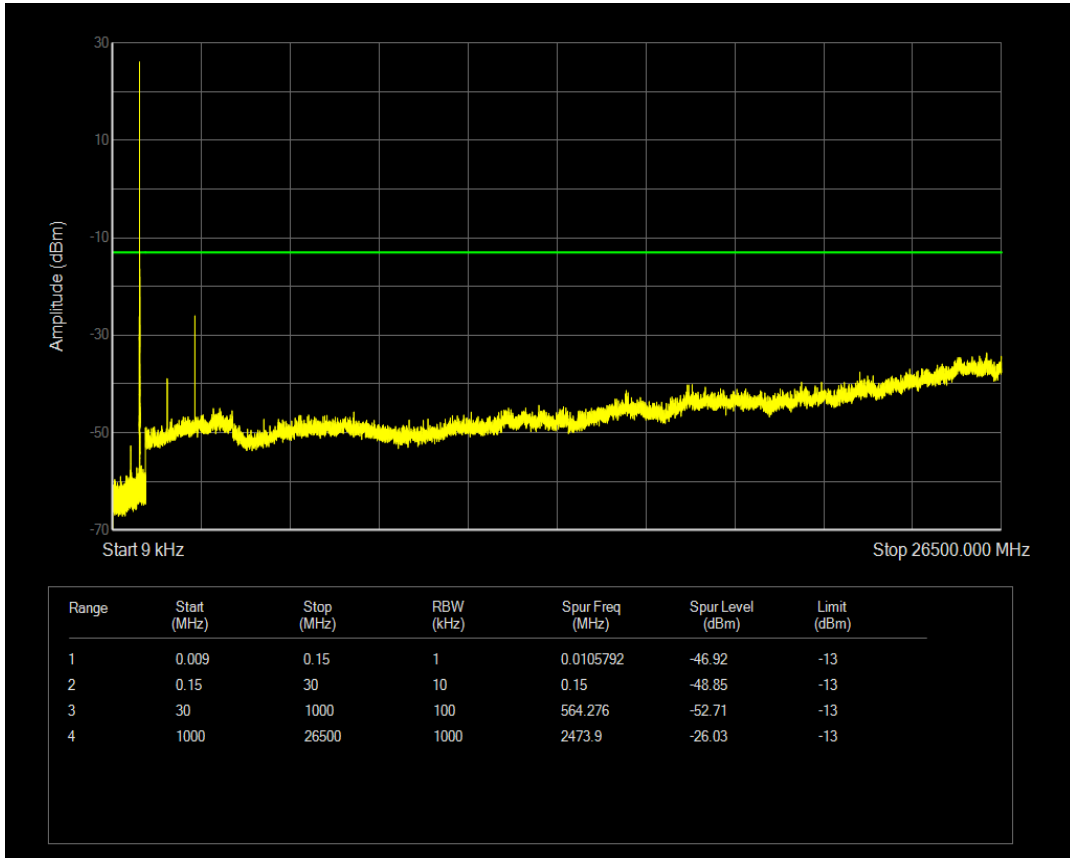

Band5 16QAM BW=1.4MHz Channel=20525 RB Size=6 Position=#0

Band5 QPSK BW=1.4MHz Channel=20643 RB Size=1 Position=#0

Band5 QPSK BW=1.4MHz Channel=20643 RB Size=6 Position=#0

Band5 16QAM BW=1.4MHz Channel=20643 RB Size=1 Position=#0

Band5 16QAM BW=1.4MHz Channel=20643 RB Size=6 Position=#0

Band5 QPSK BW=3MHz Channel=20415 RB Size=1 Position=#0

Band5 QPSK BW=3MHz Channel=20415 RB Size=15 Position=#0

Band5 16QAM BW=3MHz Channel=20415 RB Size=1 Position=#0