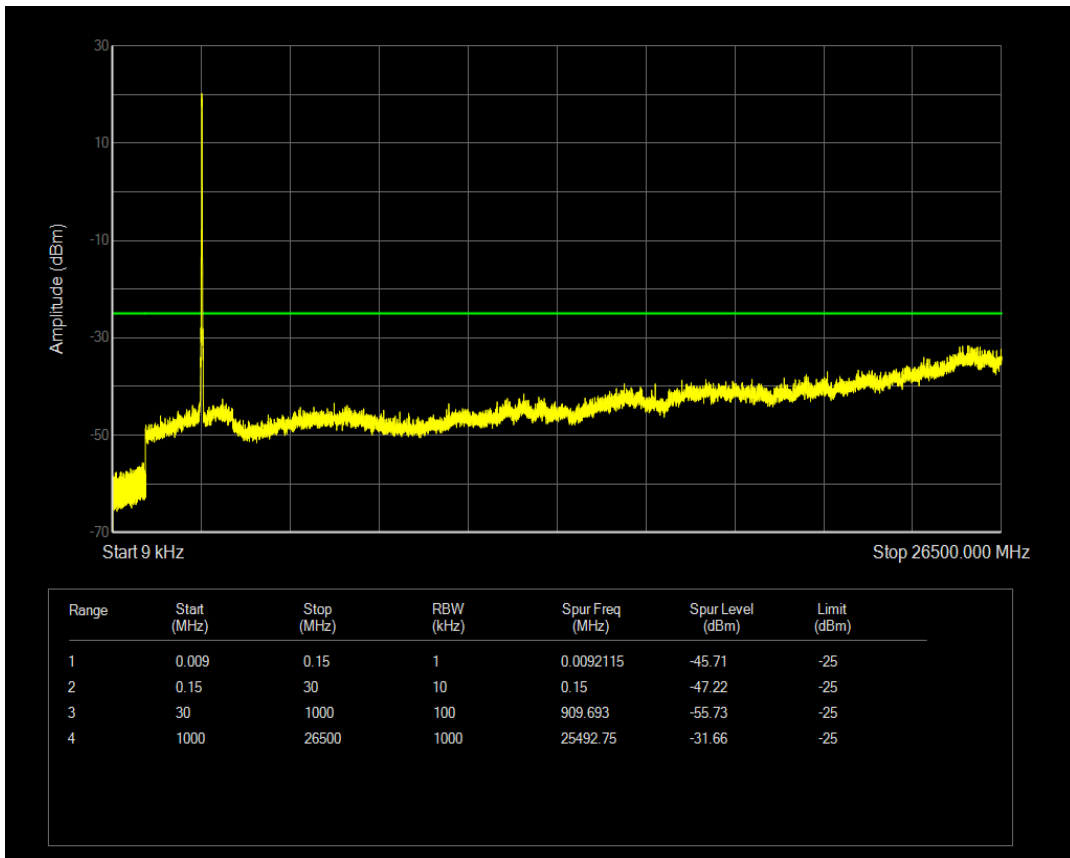

Band41 16QAM BW=15MHz Channel=41515 RB Size=75 Position=#0

Band41 QPSK BW=20MHz Channel=39750 RB Size=1 Position=#0