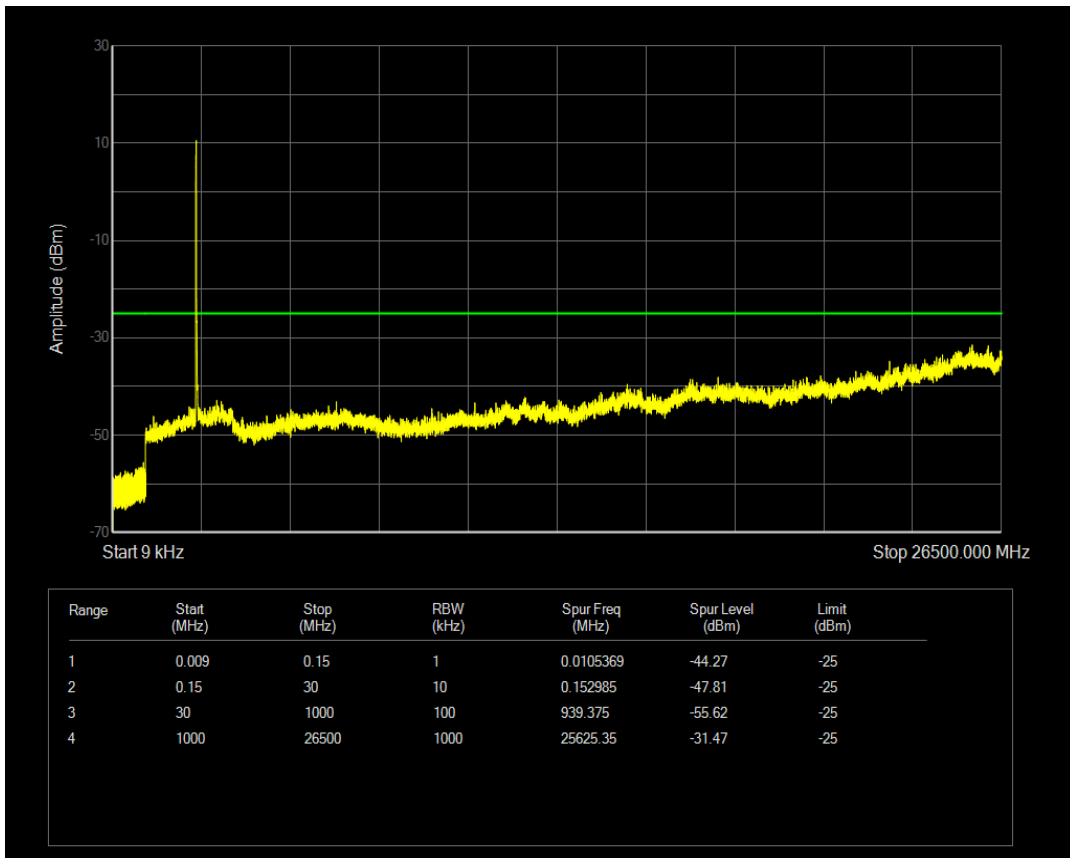

Band41 QPSK BW=20MHz Channel=39750 RB Size=100 Position=#0

Band41 16QAM BW=20MHz Channel=39750 RB Size=1 Position=#0