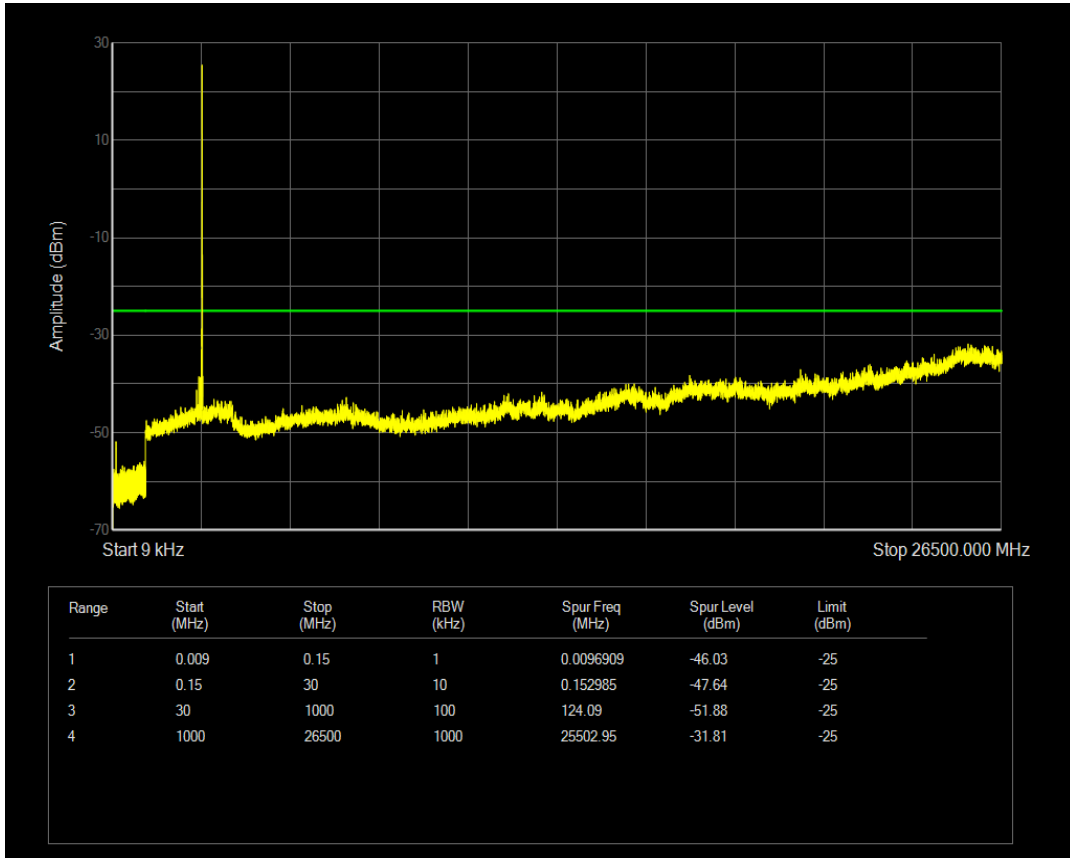

Band41 QPSK BW=5MHz Channel=41565 RB Size=1 Position=#0

Band41 QPSK BW=5MHz Channel=41565 RB Size=25 Position=#0