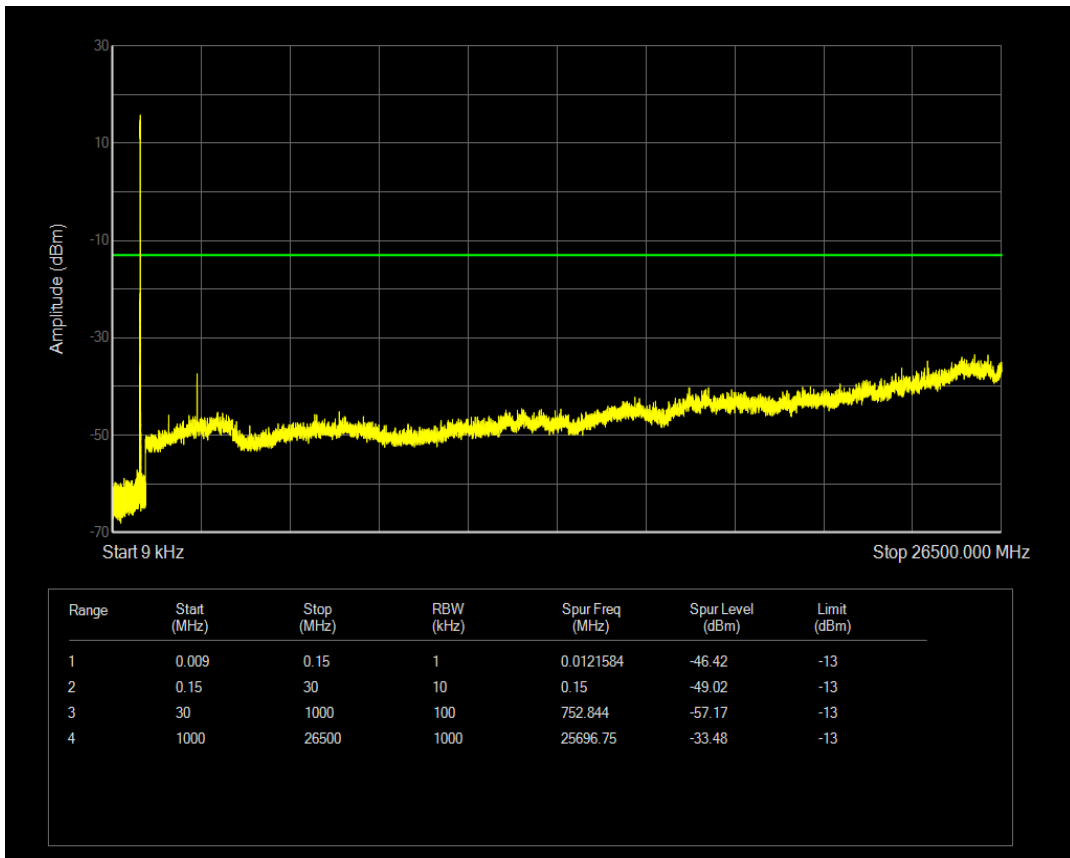

Band5 16QAM BW=5MHz Channel=20525 RB Size=25 Position=#0

Band5 QPSK BW=5MHz Channel=20625 RB Size=1 Position=#0

Band5 QPSK BW=5MHz Channel=20625 RB Size=25 Position=#0

Band5 16QAM BW=5MHz Channel=20625 RB Size=1 Position=#0

Band5 16QAM BW=5MHz Channel=20625 RB Size=25 Position=#0

Band5 QPSK BW=10MHz Channel=20450 RB Size=1 Position=#0

Band5 QPSK BW=10MHz Channel=20450 RB Size=50 Position=#0

Band5 16QAM BW=10MHz Channel=20450 RB Size=1 Position=#0