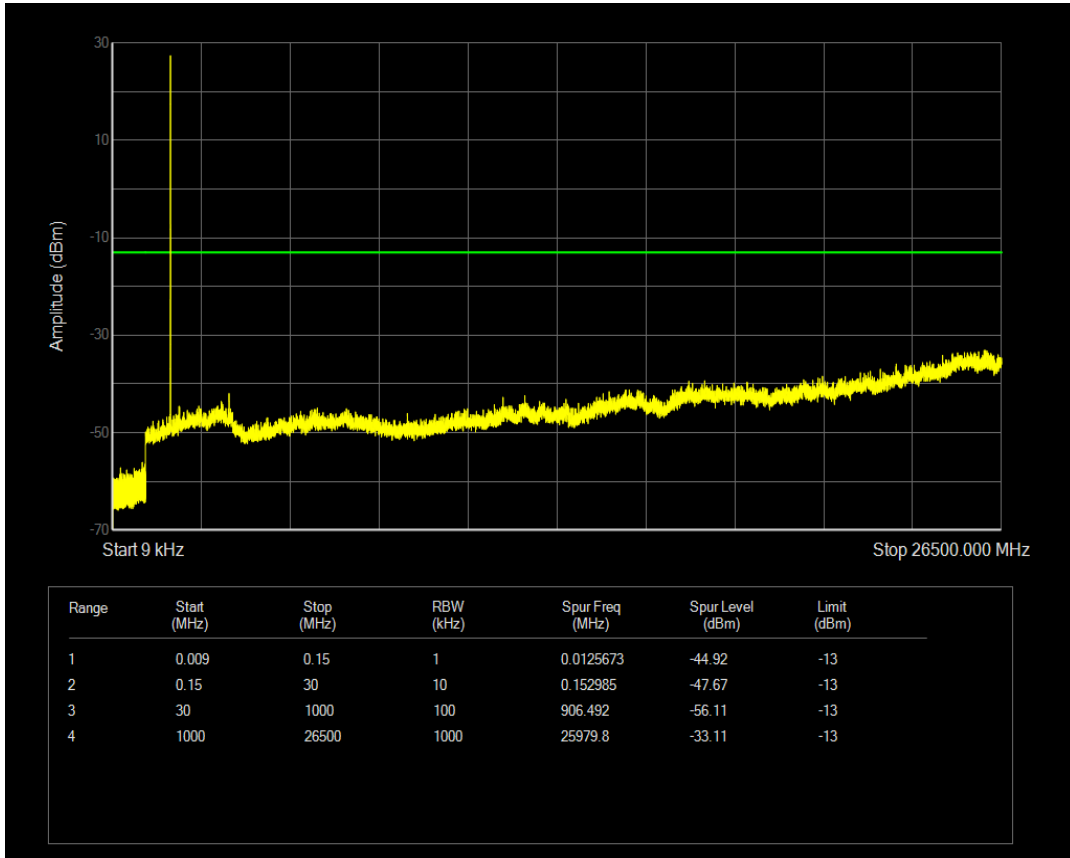

Band5 16QAM BW=10MHz Channel=20600 RB Size=50 Position=#0

Band66 QPSK BW=1.4MHz Channel=131979 RB Size=1 Position=#0

Band66 QPSK BW=1.4MHz Channel=131979 RB Size=6 Position=#0

Band66 16QAM BW=1.4MHz Channel=131979 RB Size=1 Position=#0

Band66 16QAM BW=1.4MHz Channel=131979 RB Size=6 Position=#0

Band66 QPSK BW=1.4MHz Channel=132322 RB Size=1 Position=#0

Band66 QPSK BW=1.4MHz Channel=132322 RB Size=6 Position=#0

Band66 16QAM BW=1.4MHz Channel=132322 RB Size=1 Position=#0

Band66 16QAM BW=1.4MHz Channel=132322 RB Size=6 Position=#0

Band66 QPSK BW=1.4MHz Channel=132665 RB Size=1 Position=#0