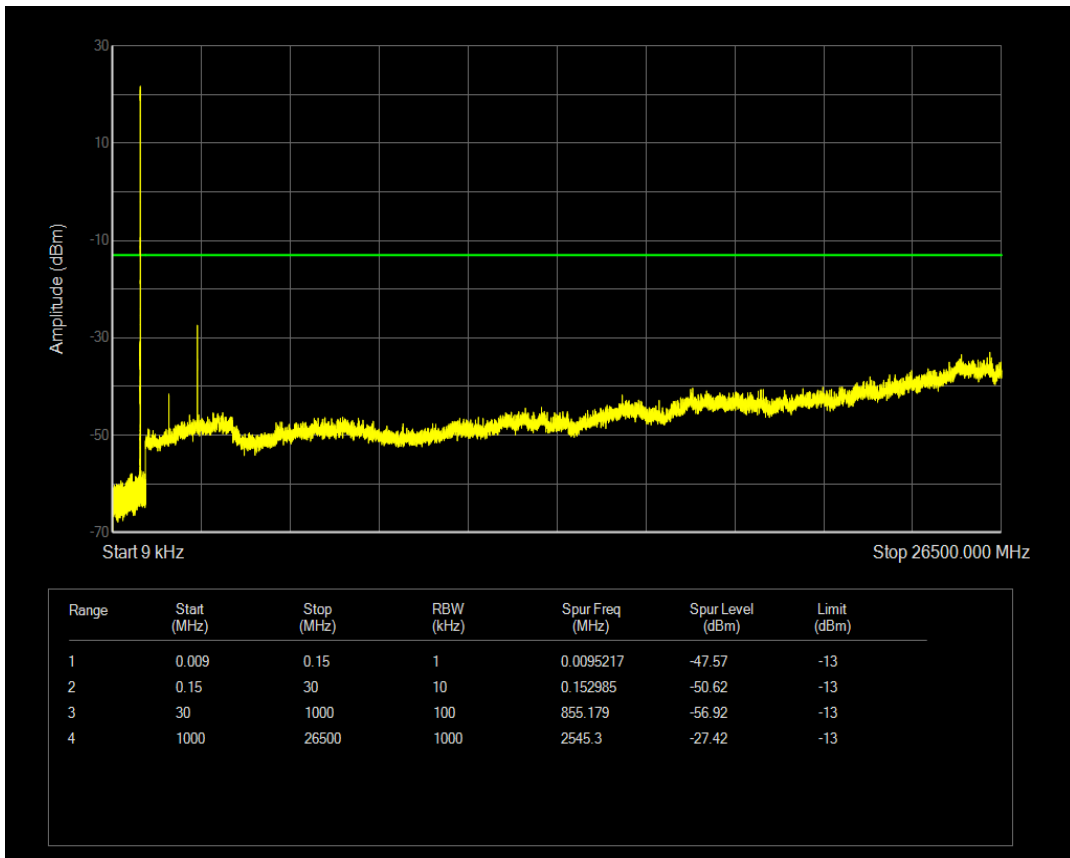

Band5 16QAM BW=1.4MHz Channel=20407 RB Size=6 Position=#0

Band5 QPSK BW=1.4MHz Channel=20525 RB Size=1 Position=#0

Band5 QPSK BW=1.4MHz Channel=20525 RB Size=6 Position=#0

Band5 16QAM BW=1.4MHz Channel=20525 RB Size=1 Position=#0

Band5 16QAM BW=1.4MHz Channel=20525 RB Size=6 Position=#0

Band5 QPSK BW=1.4MHz Channel=20643 RB Size=1 Position=#0

Band5 QPSK BW=1.4MHz Channel=20643 RB Size=6 Position=#0

Band5 16QAM BW=1.4MHz Channel=20643 RB Size=1 Position=#0