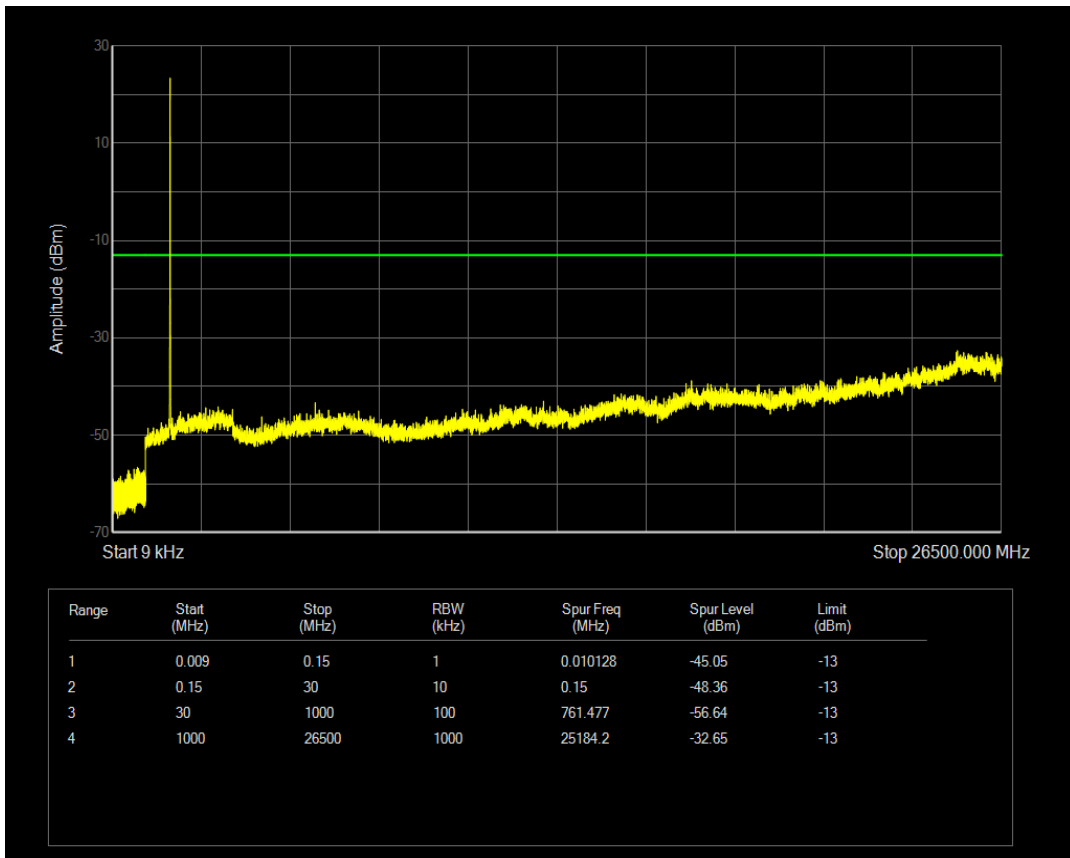

Band4 16QAM BW=5MHz Channel=19975 RB Size=25 Position=#0

Band4 QPSK BW=5MHz Channel=20175 RB Size=1 Position=#0

Band4 QPSK BW=5MHz Channel=20175 RB Size=25 Position=#0

Band4 16QAM BW=5MHz Channel=20175 RB Size=1 Position=#0

Band4 16QAM BW=5MHz Channel=20175 RB Size=25 Position=#0

Band4 QPSK BW=5MHz Channel=20375 RB Size=1 Position=#0

Band4 QPSK BW=5MHz Channel=20375 RB Size=25 Position=#0

Band4 16QAM BW=5MHz Channel=20375 RB Size=1 Position=#0