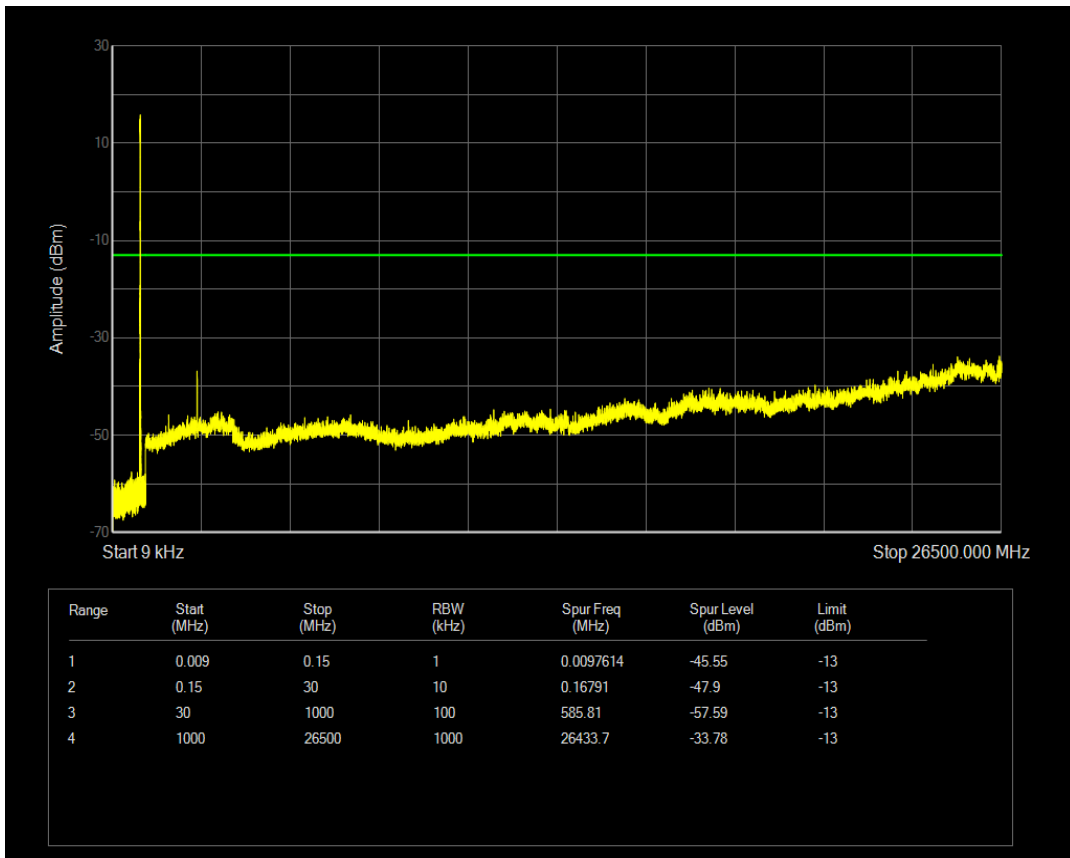

Band5 16QAM BW=5MHz Channel=20425 RB Size=25 Position=#0

Band5 QPSK BW=5MHz Channel=20525 RB Size=1 Position=#0

Band5 QPSK BW=5MHz Channel=20525 RB Size=25 Position=#0

Band5 16QAM BW=5MHz Channel=20525 RB Size=1 Position=#0

Band5 16QAM BW=5MHz Channel=20525 RB Size=25 Position=#0

Band5 QPSK BW=5MHz Channel=20625 RB Size=1 Position=#0

Band5 QPSK BW=5MHz Channel=20625 RB Size=25 Position=#0

Band5 16QAM BW=5MHz Channel=20625 RB Size=1 Position=#0