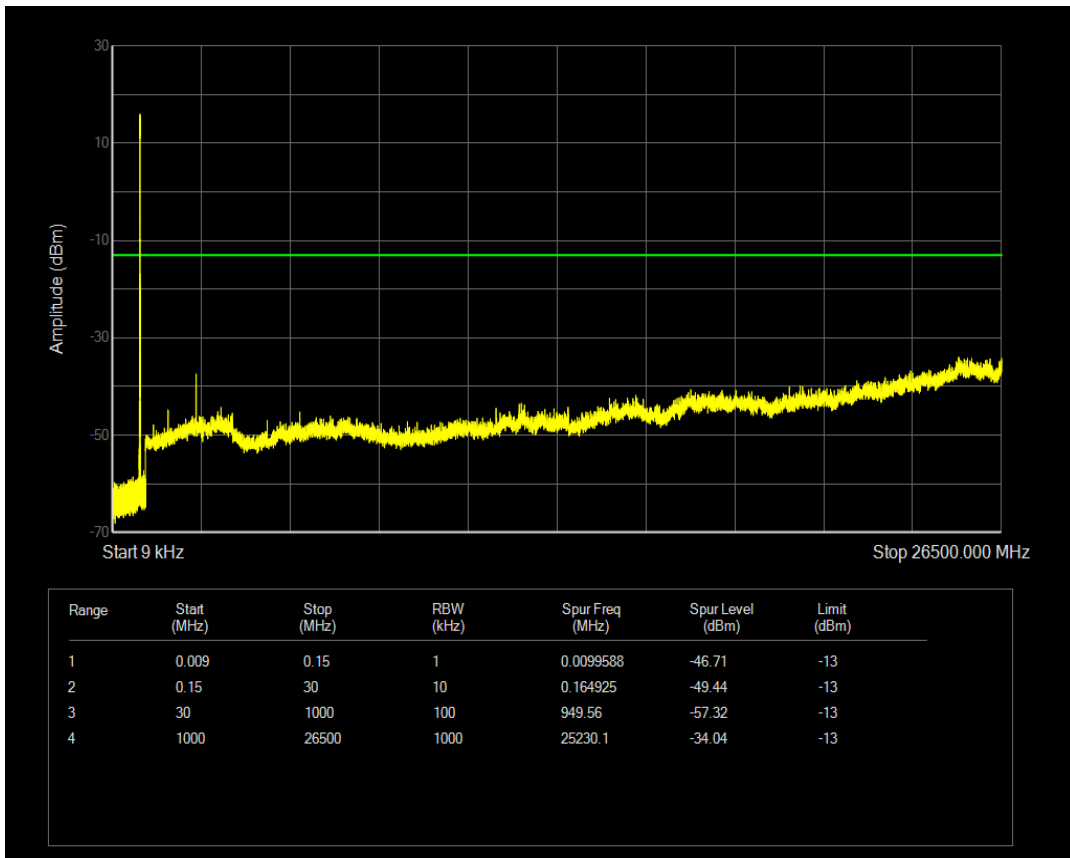

Band5 16QAM BW=3MHz Channel=20635 RB Size=15 Position=#0

Band5 QPSK BW=5MHz Channel=20425 RB Size=1 Position=#0

Band5 QPSK BW=5MHz Channel=20425 RB Size=25 Position=#0

Band5 16QAM BW=5MHz Channel=20425 RB Size=1 Position=#0

Band5 16QAM BW=5MHz Channel=20425 RB Size=25 Position=#0

Band5 QPSK BW=5MHz Channel=20525 RB Size=1 Position=#0

Band5 QPSK BW=5MHz Channel=20525 RB Size=25 Position=#0

Band5 16QAM BW=5MHz Channel=20525 RB Size=1 Position=#0