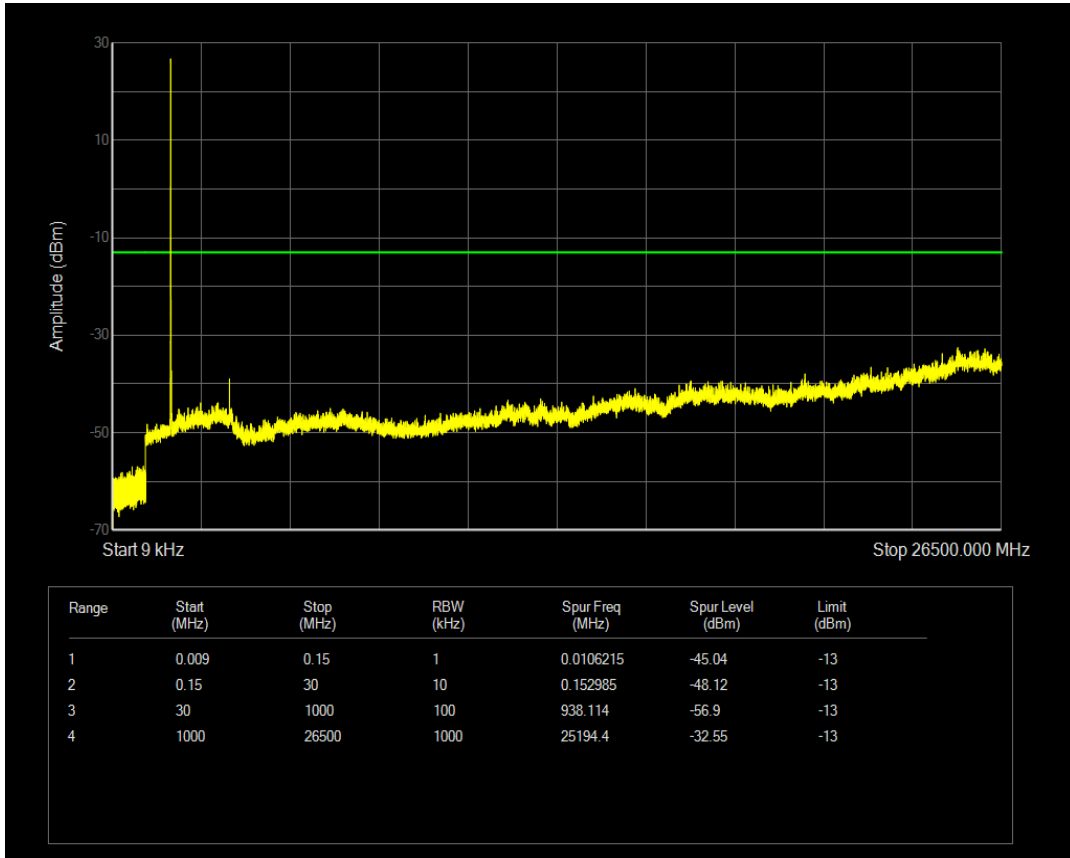

Band4 16QAM BW=5MHz Channel=20175 RB Size=25 Position=#0

Band4 QPSK BW=5MHz Channel=20375 RB Size=1 Position=#0

Band4 QPSK BW=5MHz Channel=20375 RB Size=25 Position=#0

Band4 16QAM BW=5MHz Channel=20375 RB Size=1 Position=#0

Band4 16QAM BW=5MHz Channel=20375 RB Size=25 Position=#0

Band4 QPSK BW=10MHz Channel=20000 RB Size=1 Position=#0

Band4 QPSK BW=10MHz Channel=20000 RB Size=50 Position=#0

Band4 16QAM BW=10MHz Channel=20000 RB Size=1 Position=#0