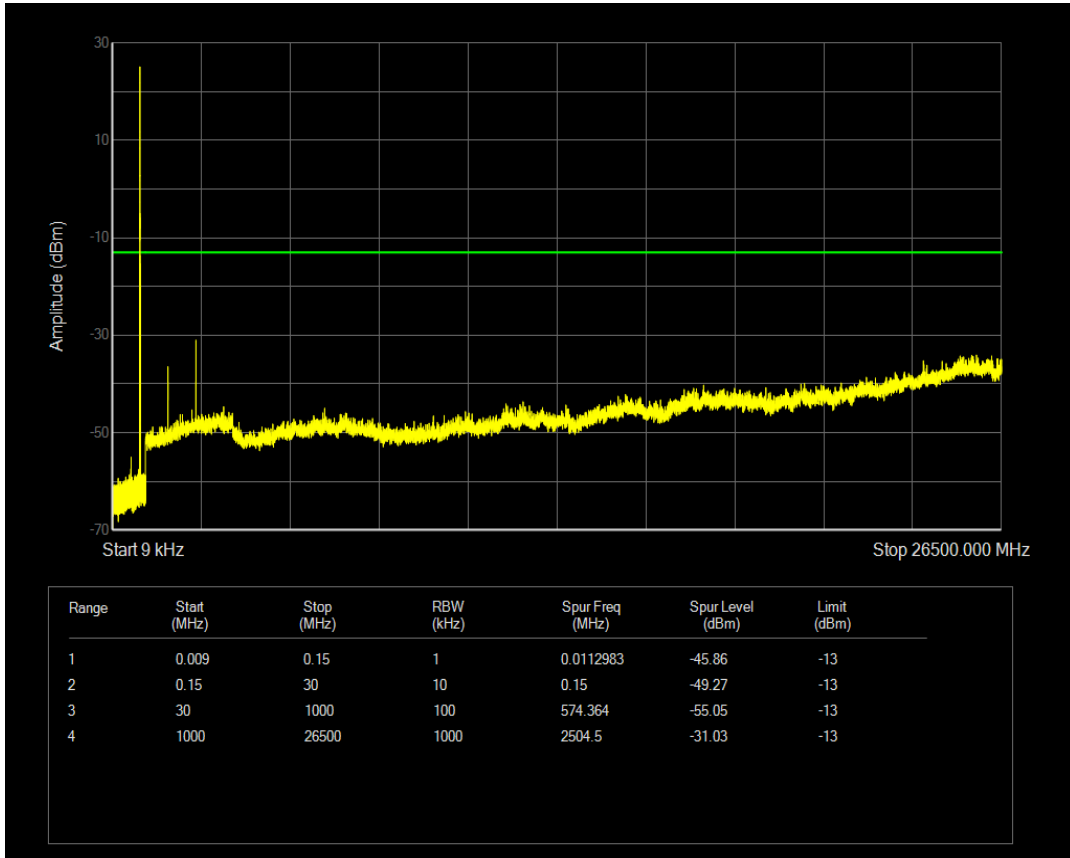

Band5 16QAM BW=5MHz Channel=20425 RB Size=25 Position=#0

Band5 QPSK BW=5MHz Channel=20525 RB Size=1 Position=#0

Band5 QPSK BW=5MHz Channel=20525 RB Size=25 Position=#0

Band5 16QAM BW=5MHz Channel=20525 RB Size=1 Position=#0

Band5 16QAM BW=5MHz Channel=20525 RB Size=25 Position=#0

Band5 QPSK BW=5MHz Channel=20625 RB Size=1 Position=#0

Band5 QPSK BW=5MHz Channel=20625 RB Size=25 Position=#0

Band5 16QAM BW=5MHz Channel=20625 RB Size=1 Position=#0