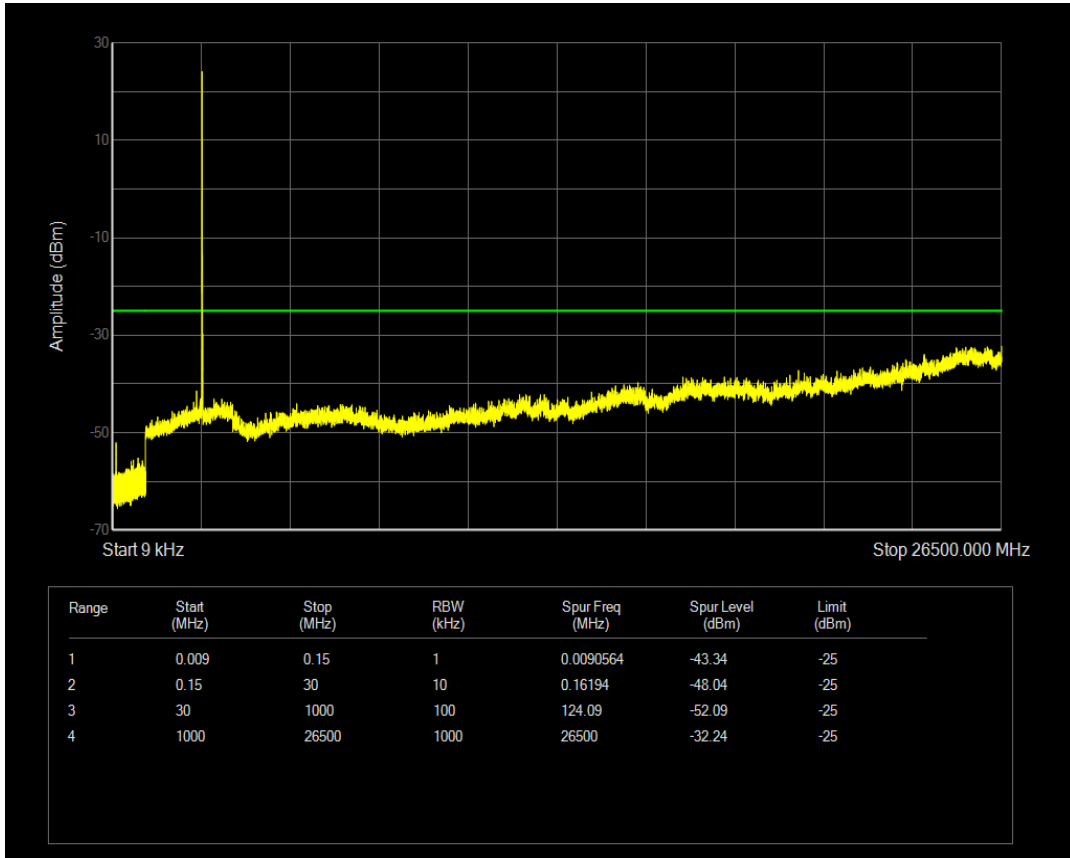

Band41 16QAM BW=5MHz Channel=40620 RB Size=25 Position=#0

Band41 QPSK BW=5MHz Channel=41565 RB Size=1 Position=#0

Band41 QPSK BW=5MHz Channel=41565 RB Size=25 Position=#0

Band41 16QAM BW=5MHz Channel=41565 RB Size=1 Position=#0