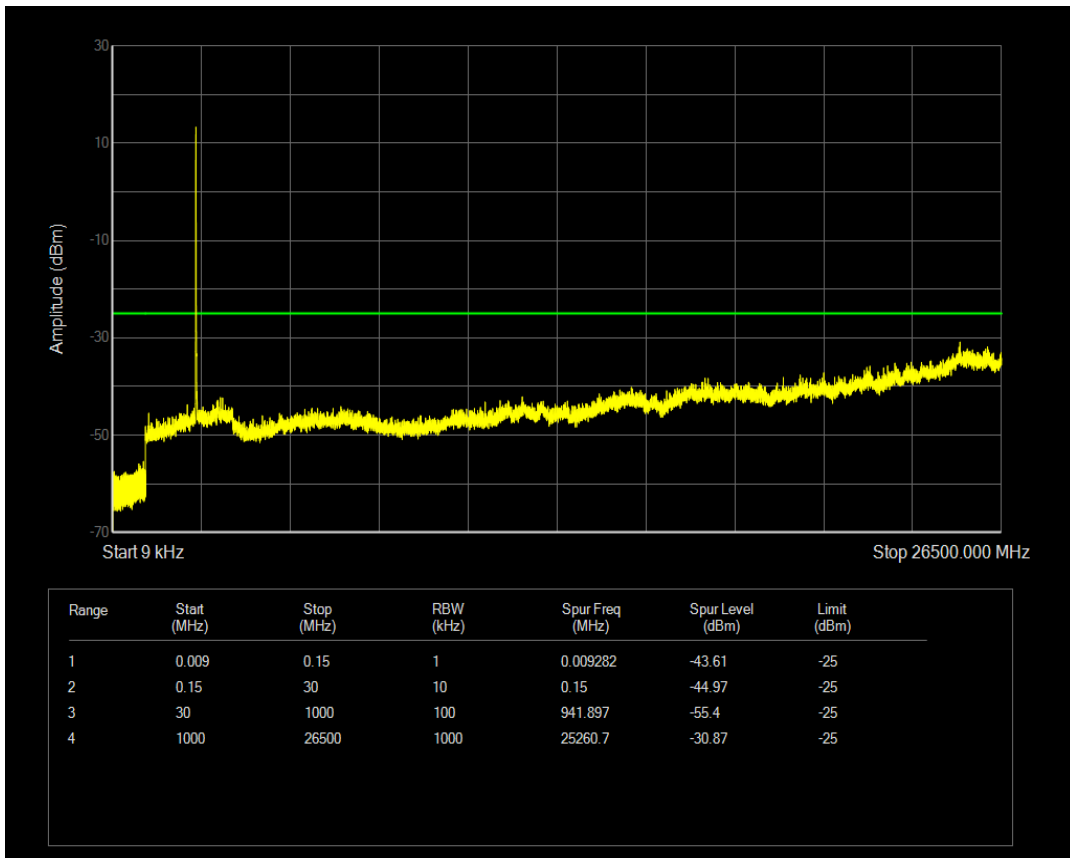

Band41 QPSK BW=10MHz Channel=39700 RB Size=50 Position=#0

Band41 16QAM BW=10MHz Channel=39700 RB Size=1 Position=#0