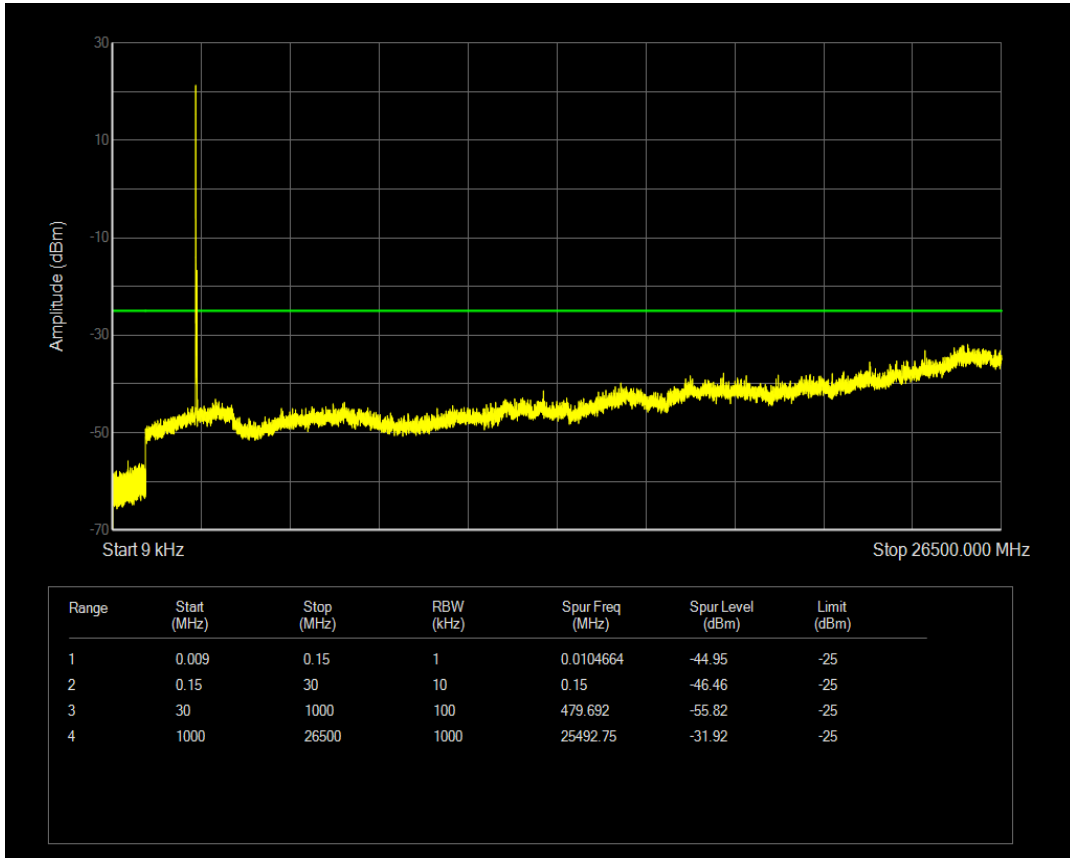

Band41 QPSK BW=20MHz Channel=39750 RB Size=1 Position=#0

Band41 QPSK BW=20MHz Channel=39750 RB Size=100 Position=#0