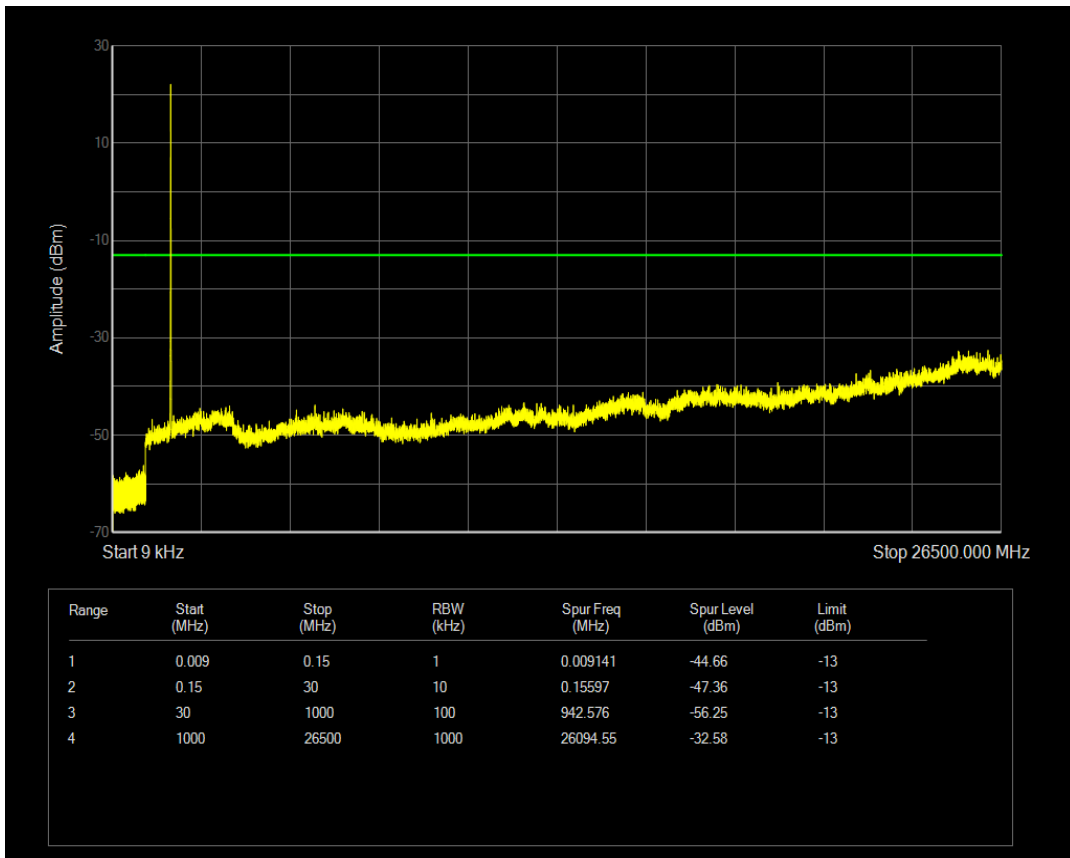

Band4 16QAM BW=5MHz Channel=20175 RB Size=25 Position=#0

Band4 QPSK BW=5MHz Channel=20375 RB Size=1 Position=#0

Band4 QPSK BW=5MHz Channel=20375 RB Size=25 Position=#0

Band4 16QAM BW=5MHz Channel=20375 RB Size=1 Position=#0

Band4 16QAM BW=5MHz Channel=20375 RB Size=25 Position=#0

Band4 QPSK BW=10MHz Channel=20000 RB Size=1 Position=#0

Band4 QPSK BW=10MHz Channel=20000 RB Size=50 Position=#0

Band4 16QAM BW=10MHz Channel=20000 RB Size=1 Position=#0