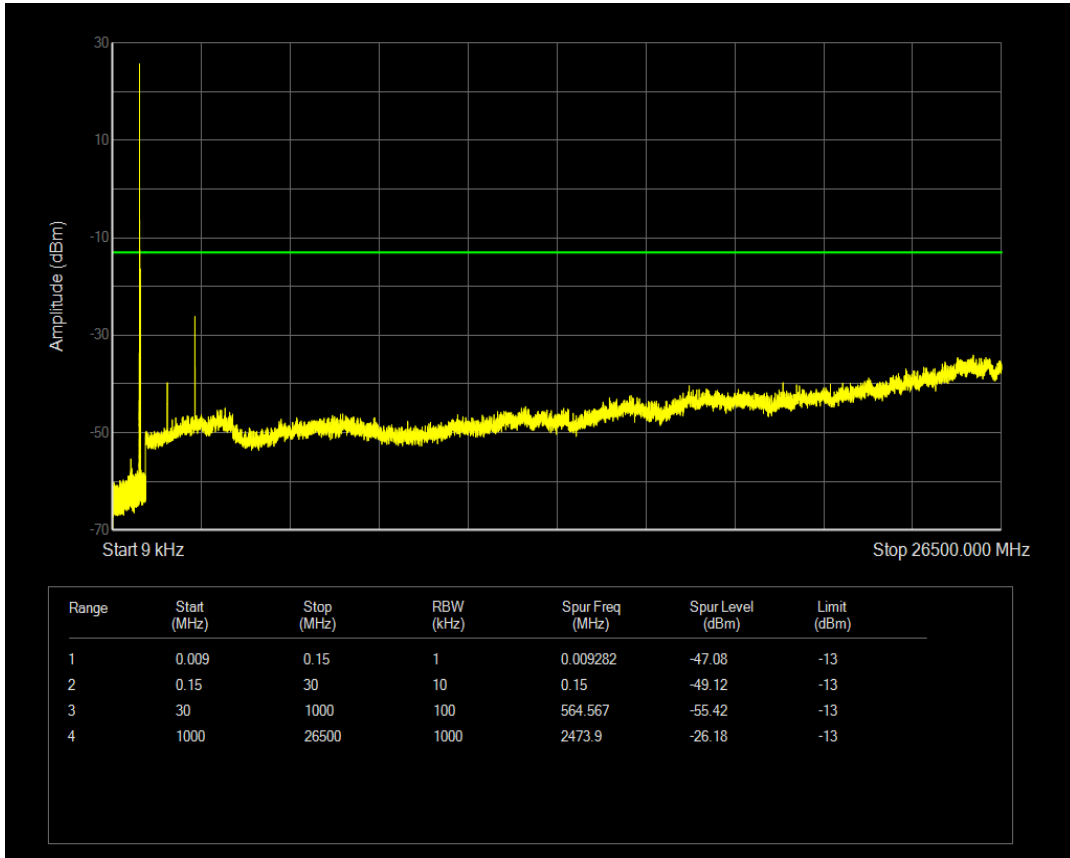

Band5 16QAM BW=5MHz Channel=20525 RB Size=25 Position=#0

Band5 QPSK BW=5MHz Channel=20625 RB Size=1 Position=#0

Band5 QPSK BW=5MHz Channel=20625 RB Size=25 Position=#0

Band5 16QAM BW=5MHz Channel=20625 RB Size=1 Position=#0

Band5 16QAM BW=5MHz Channel=20625 RB Size=25 Position=#0

Band5 QPSK BW=10MHz Channel=20450 RB Size=1 Position=#0

Band5 QPSK BW=10MHz Channel=20450 RB Size=50 Position=#0

Band5 16QAM BW=10MHz Channel=20450 RB Size=1 Position=#0