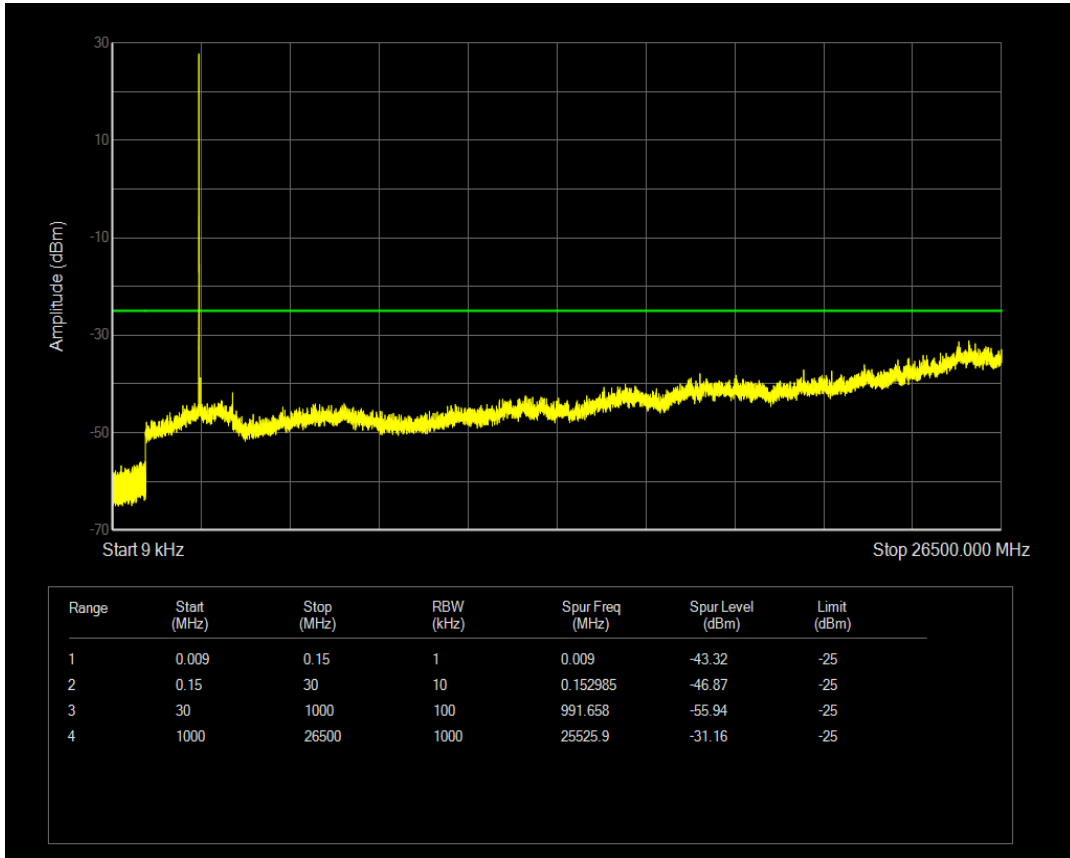

Band41 QPSK BW=5MHz Channel=40620 RB Size=1 Position=#0

Band41 QPSK BW=5MHz Channel=40620 RB Size=25 Position=#0