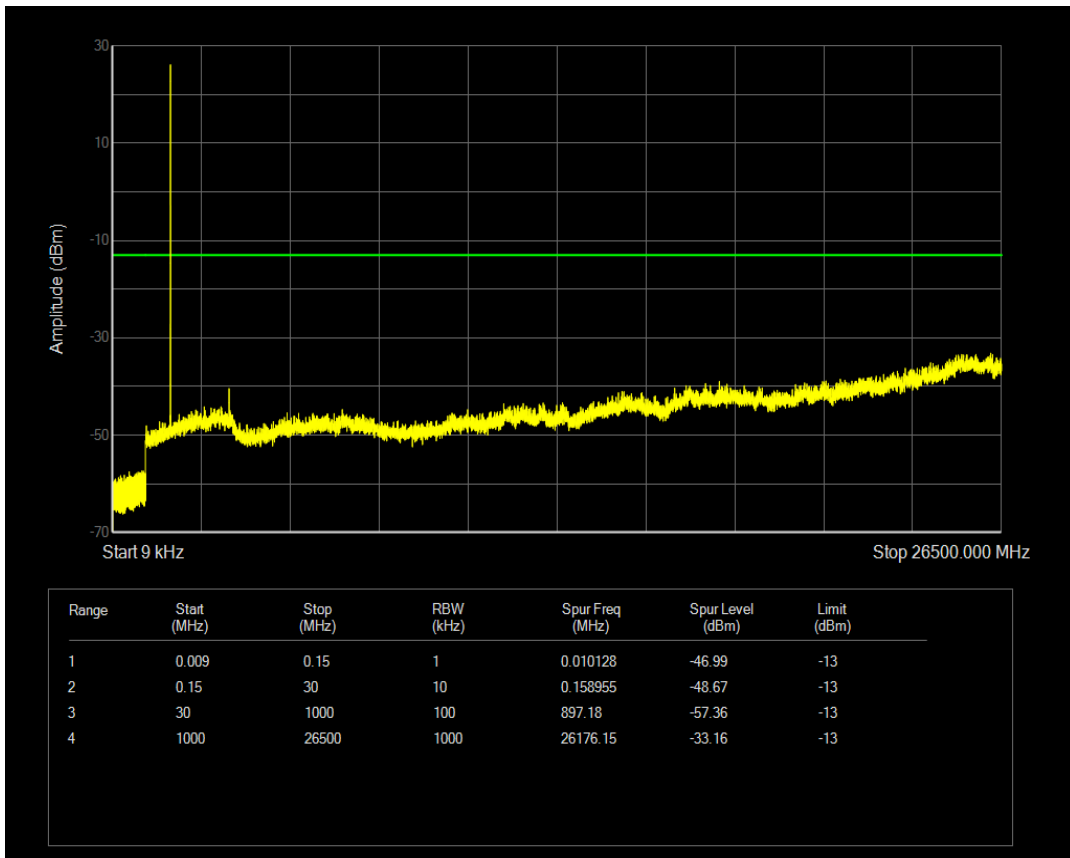

Band66 16QAM BW=1.4MHz Channel=131979 RB Size=6 Position=#0

Band66 QPSK BW=1.4MHz Channel=132322 RB Size=1 Position=#0

Band66 QPSK BW=1.4MHz Channel=132322 RB Size=6 Position=#0

Band66 16QAM BW=1.4MHz Channel=132322 RB Size=1 Position=#0

Band66 16QAM BW=1.4MHz Channel=132322 RB Size=6 Position=#0

Band66 QPSK BW=1.4MHz Channel=132665 RB Size=1 Position=#0