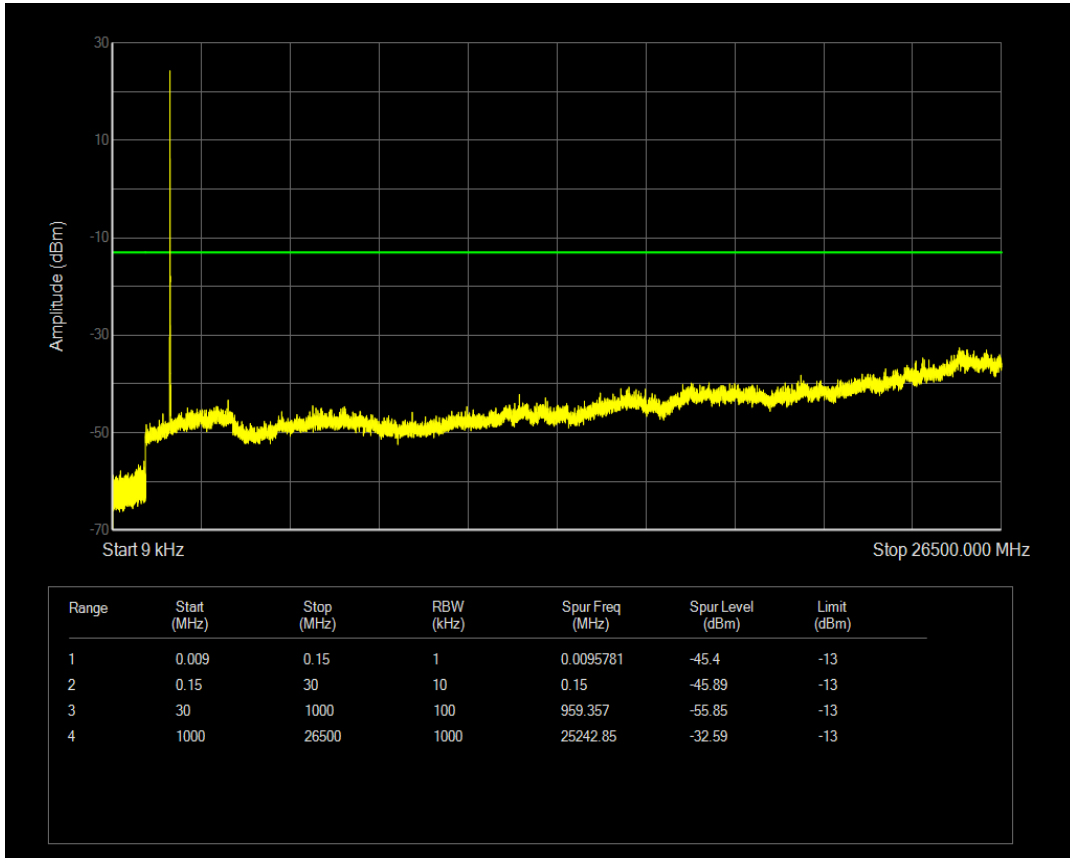

Band4 16QAM BW=5MHz Channel=19975 RB Size=25 Position=#0

Band4 QPSK BW=5MHz Channel=20175 RB Size=1 Position=#0

Band4 QPSK BW=5MHz Channel=20175 RB Size=25 Position=#0

Band4 16QAM BW=5MHz Channel=20175 RB Size=1 Position=#0

Band4 16QAM BW=5MHz Channel=20175 RB Size=25 Position=#0

Band4 QPSK BW=5MHz Channel=20375 RB Size=1 Position=#0

Band4 QPSK BW=5MHz Channel=20375 RB Size=25 Position=#0

Band4 16QAM BW=5MHz Channel=20375 RB Size=1 Position=#0