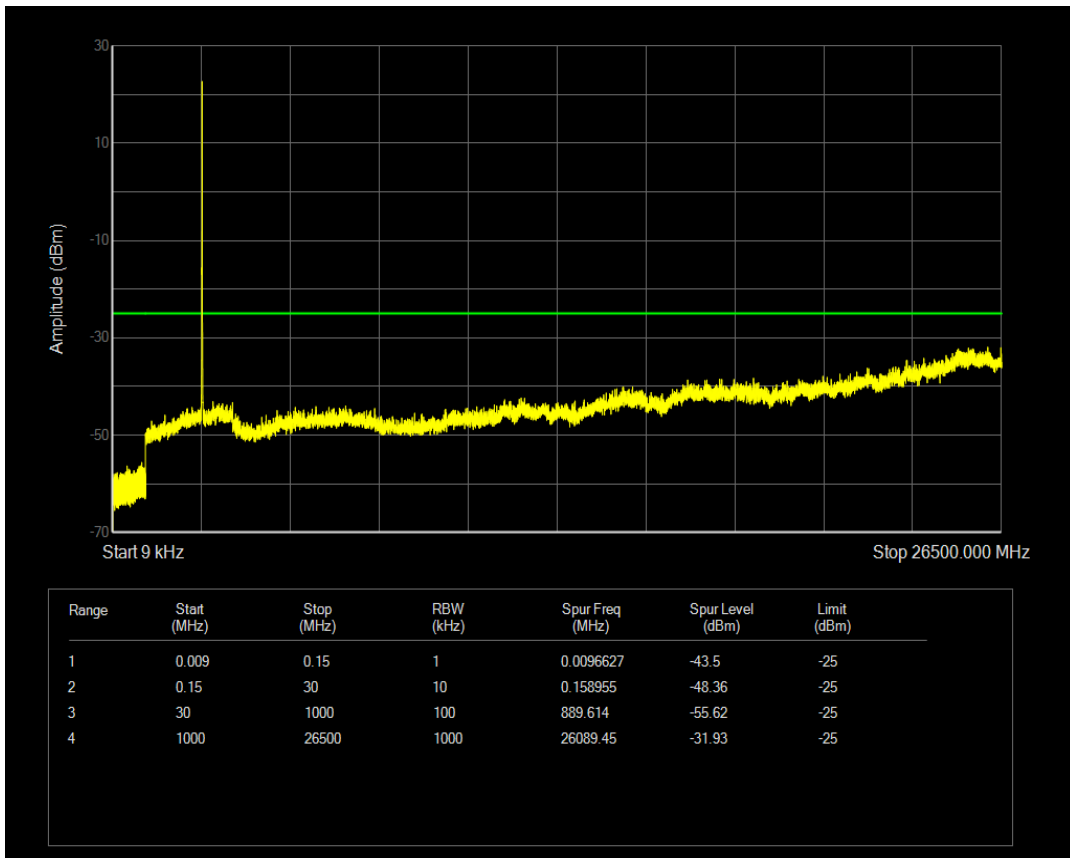

Band41 16QAM BW=5MHz Channel=41565 RB Size=25 Position=#0

Band41 QPSK BW=10MHz Channel=39700 RB Size=1 Position=#0