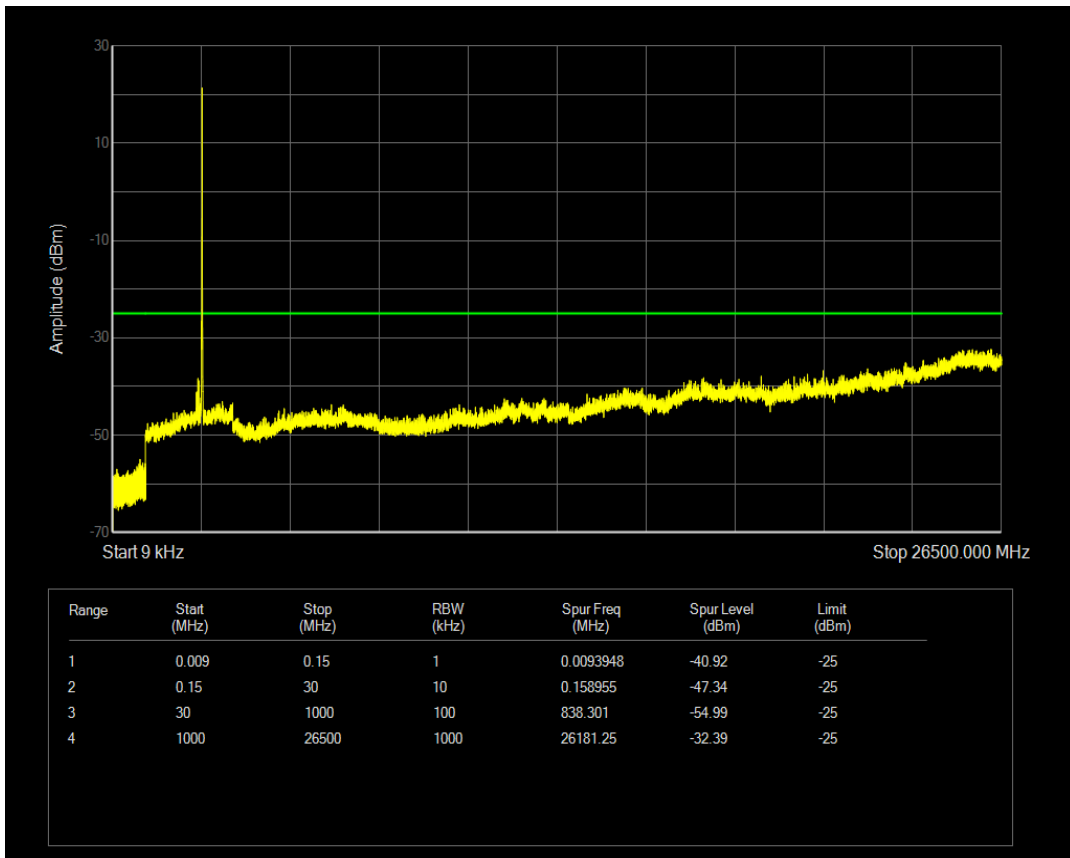

Band41 QPSK BW=5MHz Channel=41565 RB Size=25 Position=#0

Band41 16QAM BW=5MHz Channel=41565 RB Size=1 Position=#0