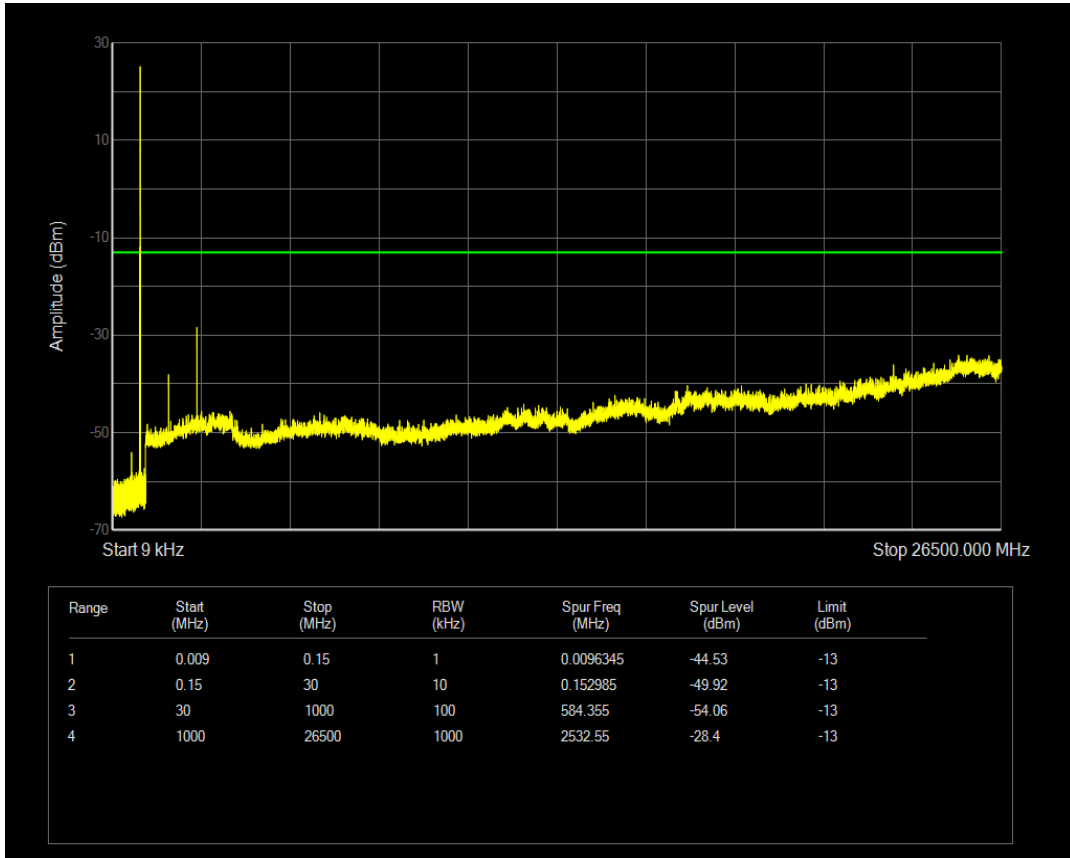

Band5 16QAM BW=5MHz Channel=20525 RB Size=25 Position=#0

Band5 QPSK BW=5MHz Channel=20625 RB Size=1 Position=#0

Band5 QPSK BW=5MHz Channel=20625 RB Size=25 Position=#0

Band5 16QAM BW=5MHz Channel=20625 RB Size=1 Position=#0

Band5 16QAM BW=5MHz Channel=20625 RB Size=25 Position=#0

Band5 QPSK BW=10MHz Channel=20450 RB Size=1 Position=#0

Band5 QPSK BW=10MHz Channel=20450 RB Size=50 Position=#0

Band5 16QAM BW=10MHz Channel=20450 RB Size=1 Position=#0