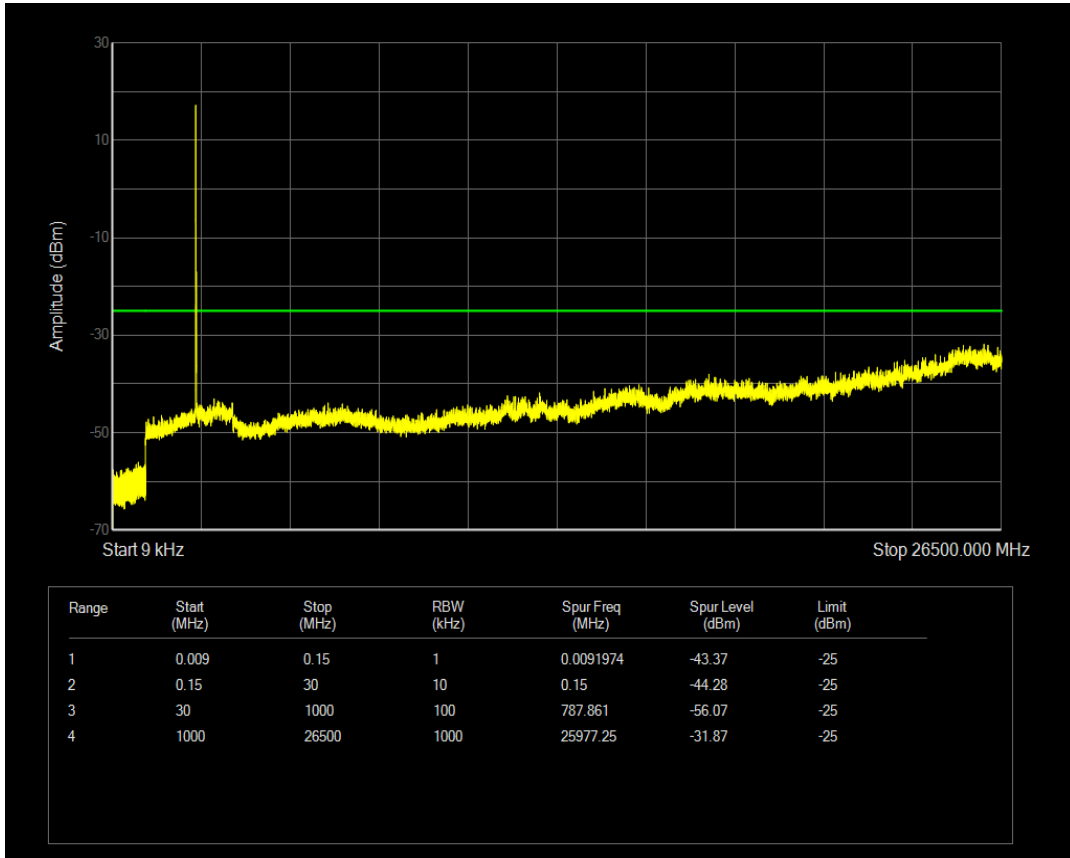

Band41 QPSK BW=10MHz Channel=39700 RB Size=1 Position=#0

Band41 QPSK BW=10MHz Channel=39700 RB Size=50 Position=#0