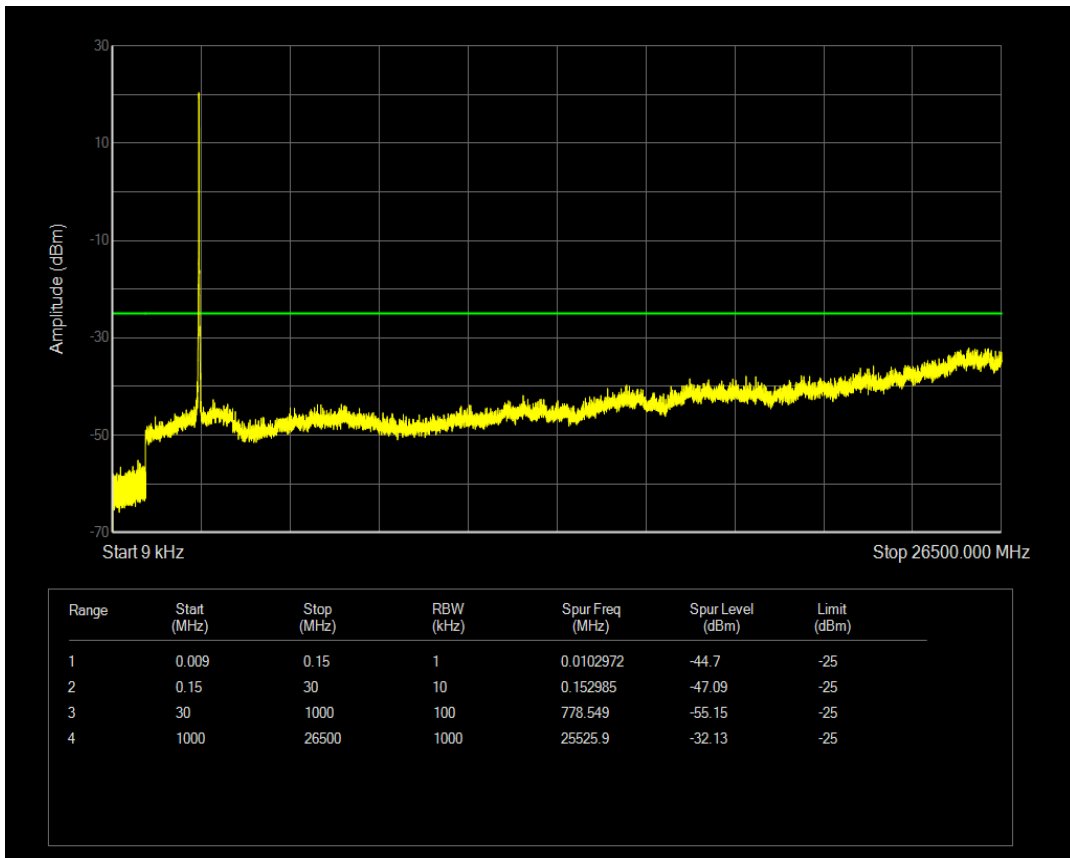

Band41 QPSK BW=15MHz Channel=40620 RB Size=75 Position=#0

Band41 16QAM BW=15MHz Channel=40620 RB Size=1 Position=#0