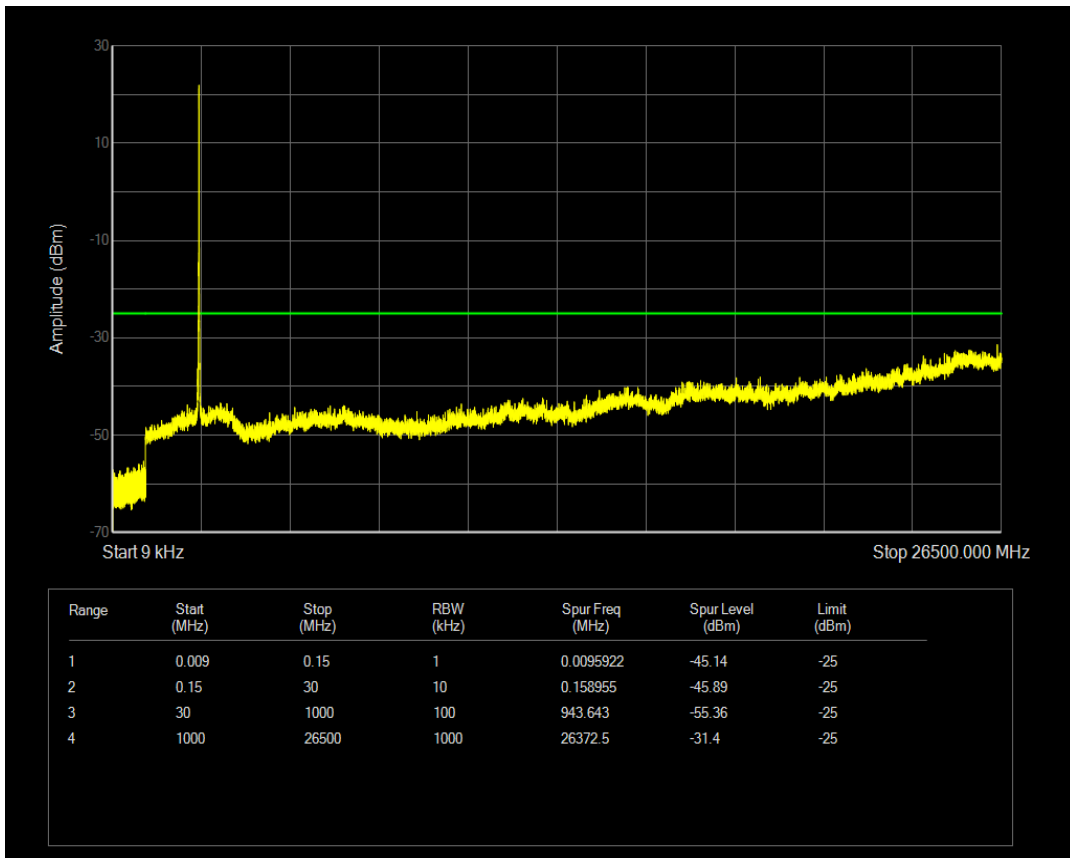

Band41 QPSK BW=10MHz Channel=40620 RB Size=50 Position=#0

Band41 16QAM BW=10MHz Channel=40620 RB Size=1 Position=#0