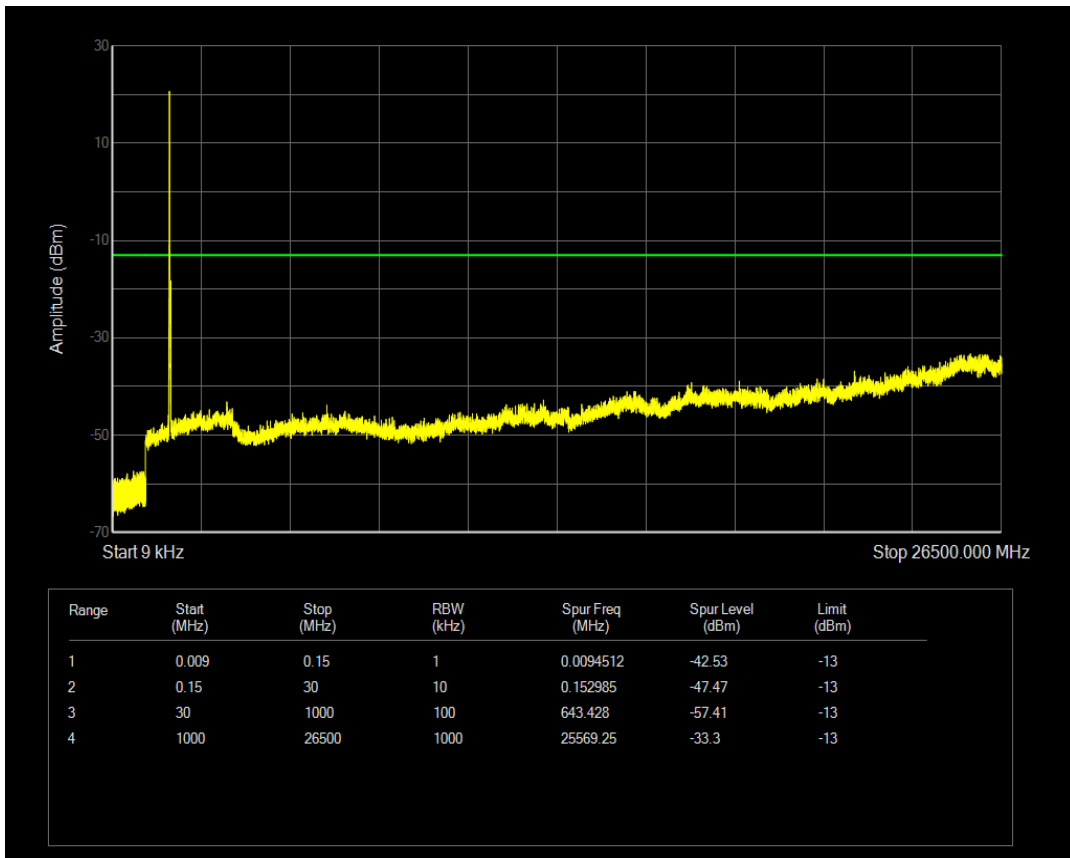

Band4 16QAM BW=5MHz Channel=20175 RB Size=25 Position=#0

Band4 QPSK BW=5MHz Channel=20375 RB Size=1 Position=#0

Band4 QPSK BW=5MHz Channel=20375 RB Size=25 Position=#0

Band4 16QAM BW=5MHz Channel=20375 RB Size=1 Position=#0

Band4 16QAM BW=5MHz Channel=20375 RB Size=25 Position=#0

Band4 QPSK BW=10MHz Channel=20000 RB Size=1 Position=#0

Band4 QPSK BW=10MHz Channel=20000 RB Size=50 Position=#0

Band4 16QAM BW=10MHz Channel=20000 RB Size=1 Position=#0