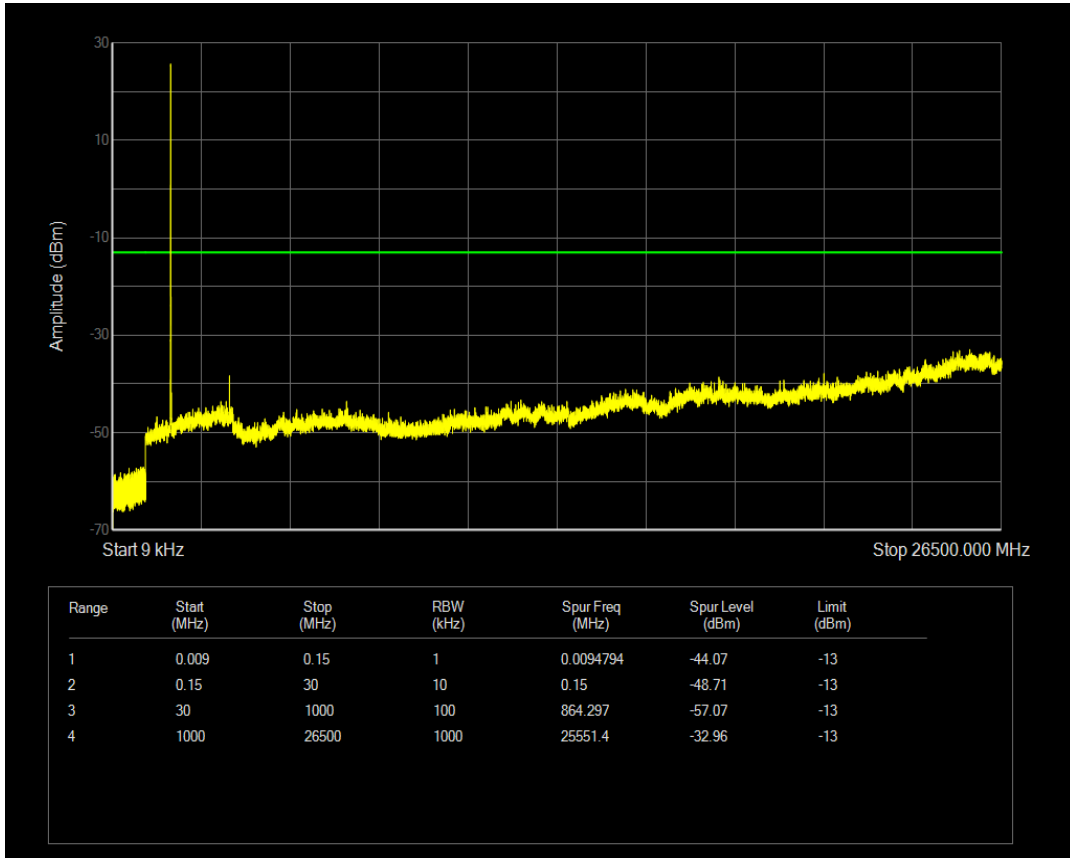

Band4 16QAM BW=5MHz Channel=19975 RB Size=25 Position=#0

Band4 QPSK BW=5MHz Channel=20175 RB Size=1 Position=#0

Band4 QPSK BW=5MHz Channel=20175 RB Size=25 Position=#0

Band4 16QAM BW=5MHz Channel=20175 RB Size=1 Position=#0

Band4 16QAM BW=5MHz Channel=20175 RB Size=25 Position=#0

Band4 QPSK BW=5MHz Channel=20375 RB Size=1 Position=#0

Band4 QPSK BW=5MHz Channel=20375 RB Size=25 Position=#0

Band4 16QAM BW=5MHz Channel=20375 RB Size=1 Position=#0