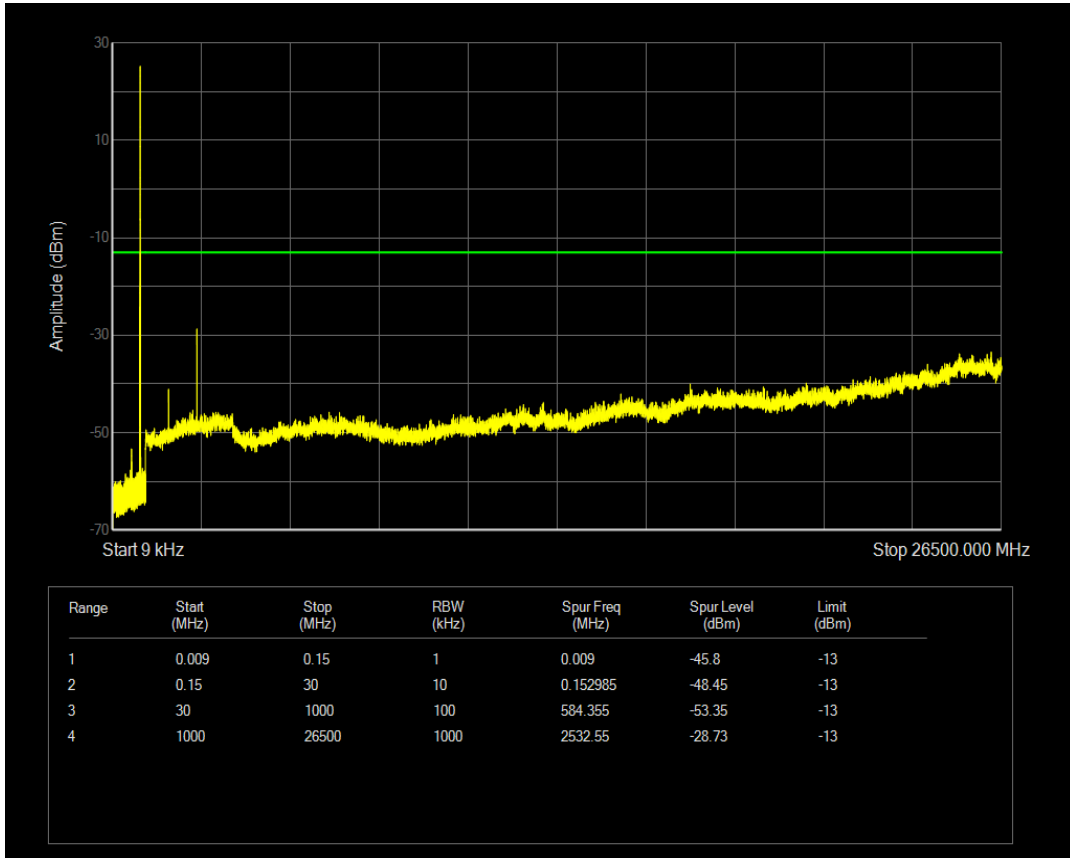

Band5 16QAM BW=5MHz Channel=20425 RB Size=25 Position=#0

Band5 QPSK BW=5MHz Channel=20525 RB Size=1 Position=#0

Band5 QPSK BW=5MHz Channel=20525 RB Size=25 Position=#0

Band5 16QAM BW=5MHz Channel=20525 RB Size=1 Position=#0

Band5 16QAM BW=5MHz Channel=20525 RB Size=25 Position=#0

Band5 QPSK BW=5MHz Channel=20625 RB Size=1 Position=#0

Band5 QPSK BW=5MHz Channel=20625 RB Size=25 Position=#0

Band5 16QAM BW=5MHz Channel=20625 RB Size=1 Position=#0