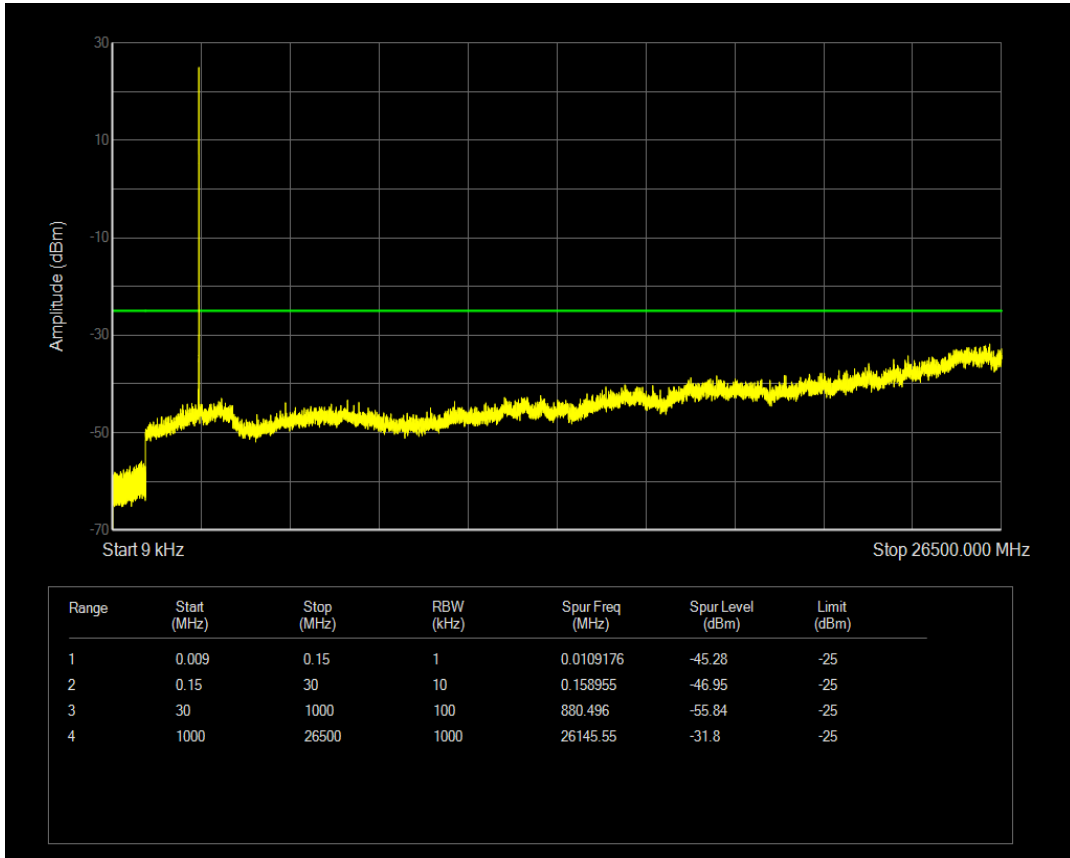

Band41 16QAM BW=5MHz Channel=39675 RB Size=25 Position=#0

Band41 QPSK BW=5MHz Channel=40620 RB Size=1 Position=#0

Band41 QPSK BW=5MHz Channel=40620 RB Size=25 Position=#0

Band41 16QAM BW=5MHz Channel=40620 RB Size=1 Position=#0