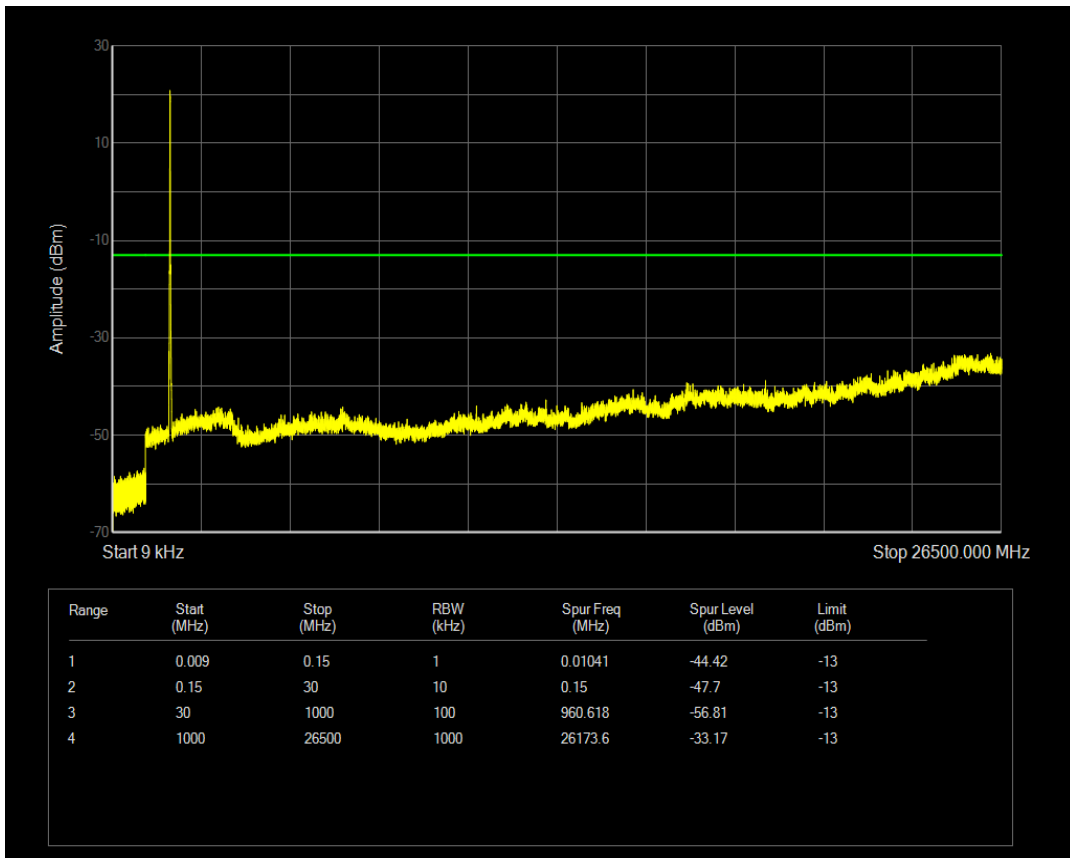

Band4 16QAM BW=15MHz Channel=20175 RB Size=75 Position=#0

Band4 QPSK BW=15MHz Channel=20325 RB Size=1 Position=#0