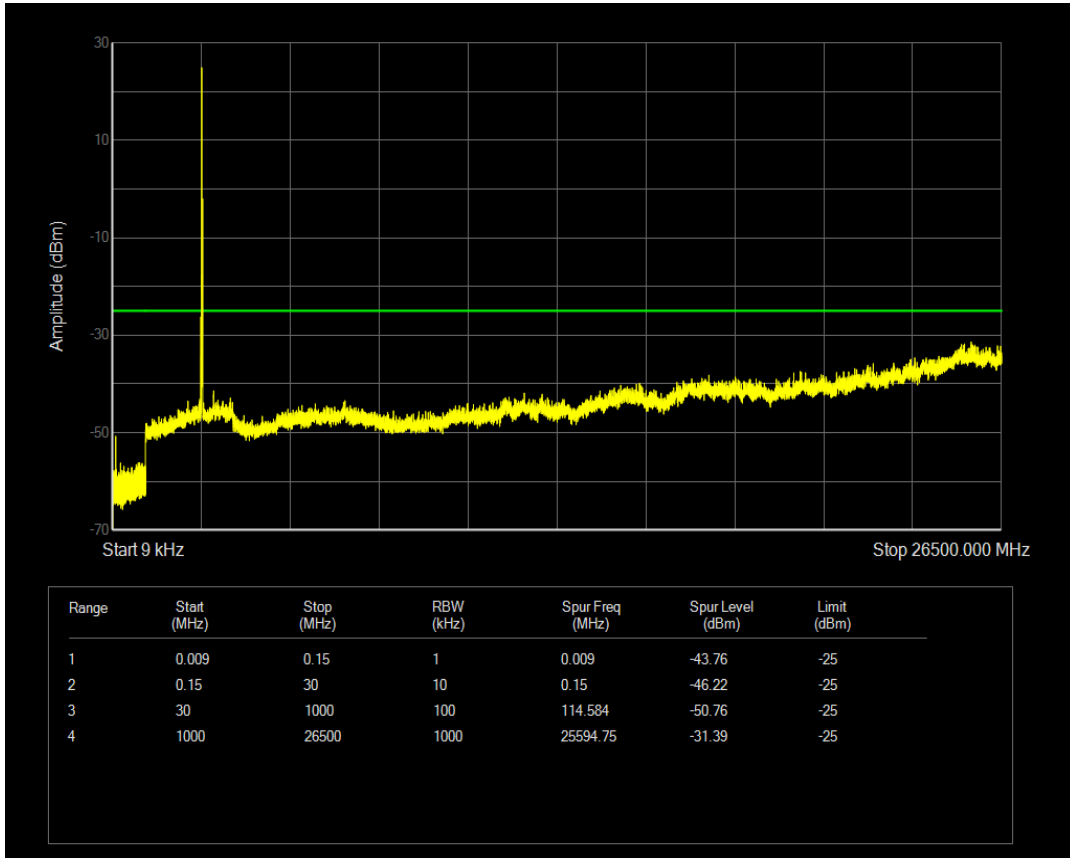

Band41 16QAM BW=15MHz Channel=40620 RB Size=75 Position=#0

Band41 QPSK BW=15MHz Channel=41515 RB Size=1 Position=#0

Band41 QPSK BW=15MHz Channel=41515 RB Size=75 Position=#0

Band41 16QAM BW=15MHz Channel=41515 RB Size=1 Position=#0