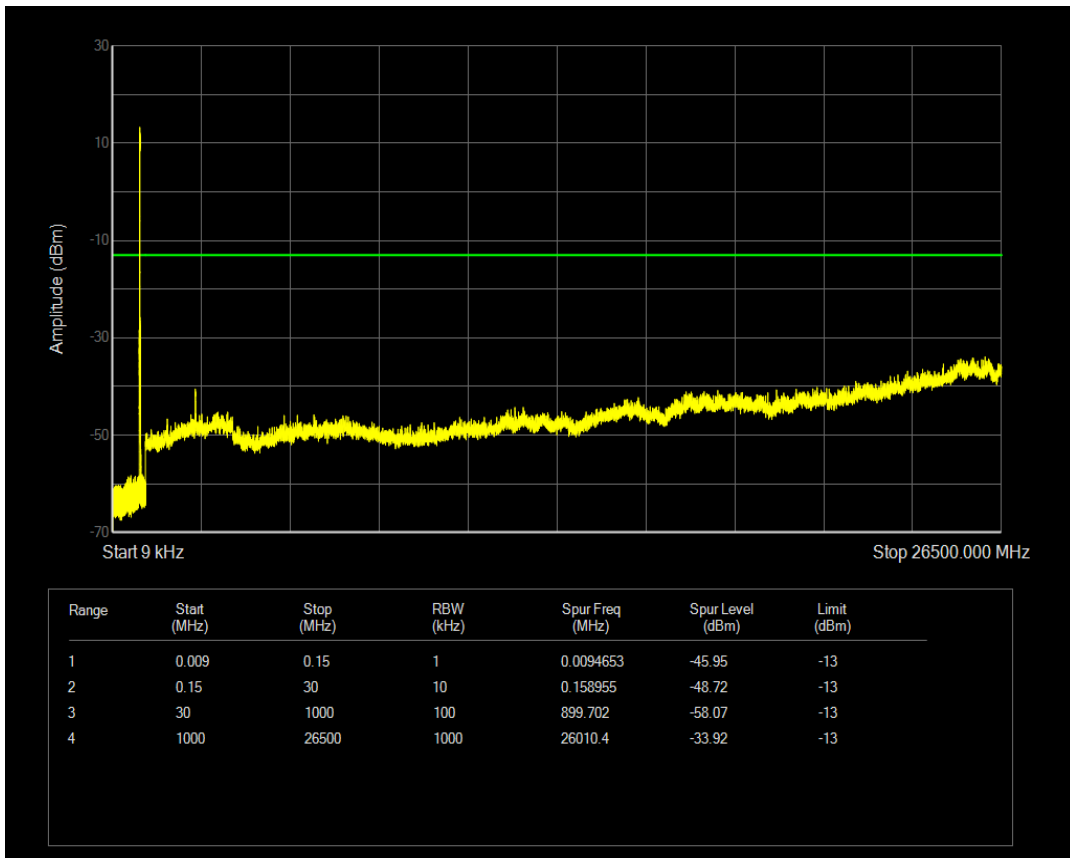

Band5 16QAM BW=5MHz Channel=20525 RB Size=25 Position=#0

Band5 QPSK BW=5MHz Channel=20625 RB Size=1 Position=#0

Band5 QPSK BW=5MHz Channel=20625 RB Size=25 Position=#0

Band5 16QAM BW=5MHz Channel=20625 RB Size=1 Position=#0

Band5 16QAM BW=5MHz Channel=20625 RB Size=25 Position=#0

Band5 QPSK BW=10MHz Channel=20450 RB Size=1 Position=#0

Band5 QPSK BW=10MHz Channel=20450 RB Size=50 Position=#0

Band5 16QAM BW=10MHz Channel=20450 RB Size=1 Position=#0