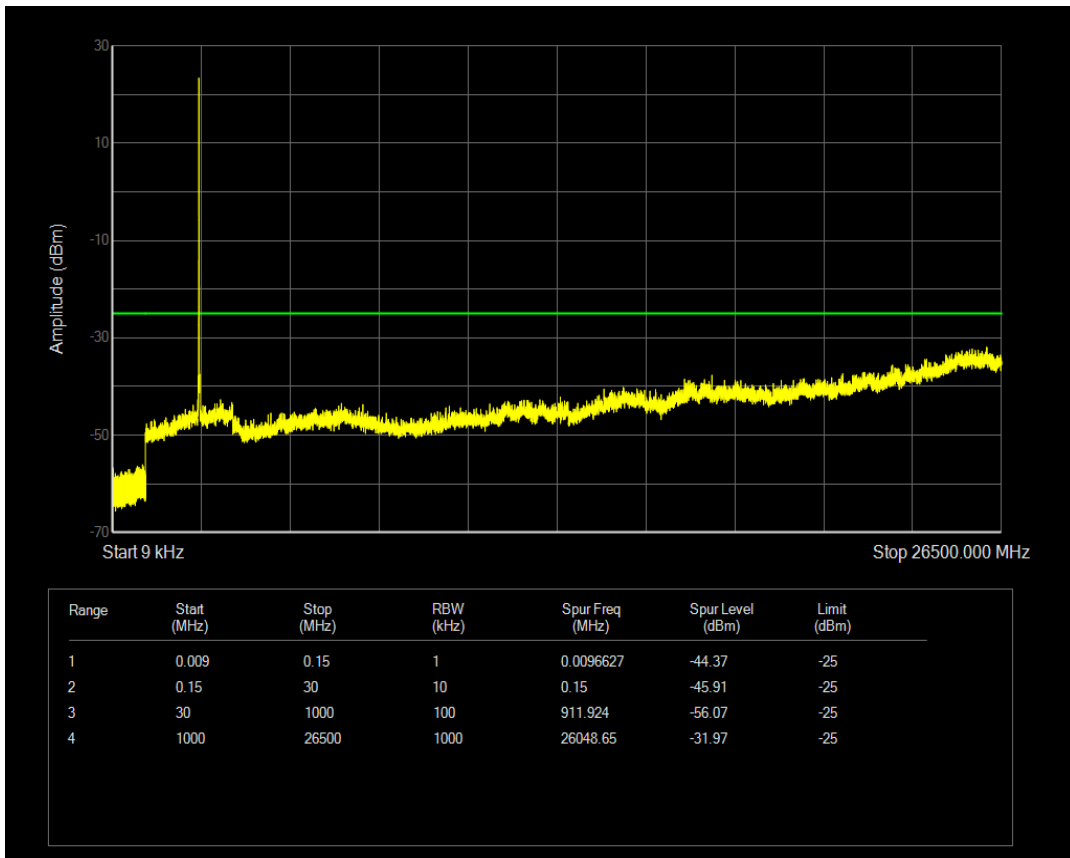

Band41 QPSK BW=5MHz Channel=40620 RB Size=25 Position=#0

Band41 16QAM BW=5MHz Channel=40620 RB Size=1 Position=#0