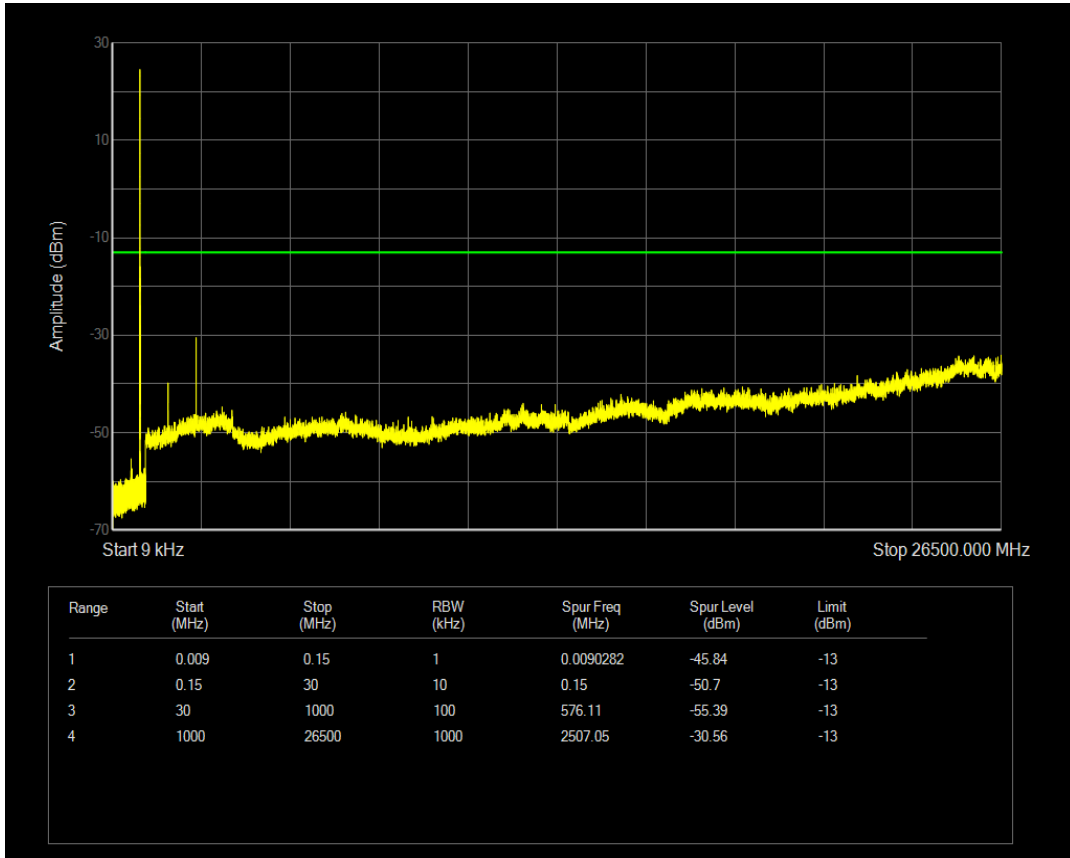

Band5 16QAM BW=1.4MHz Channel=20407 RB Size=6 Position=#0

Band5 QPSK BW=1.4MHz Channel=20525 RB Size=1 Position=#0

Band5 QPSK BW=1.4MHz Channel=20525 RB Size=6 Position=#0

Band5 16QAM BW=1.4MHz Channel=20525 RB Size=1 Position=#0

Band5 16QAM BW=1.4MHz Channel=20525 RB Size=6 Position=#0

Band5 QPSK BW=1.4MHz Channel=20643 RB Size=1 Position=#0

Band5 QPSK BW=1.4MHz Channel=20643 RB Size=6 Position=#0

Band5 16QAM BW=1.4MHz Channel=20643 RB Size=1 Position=#0