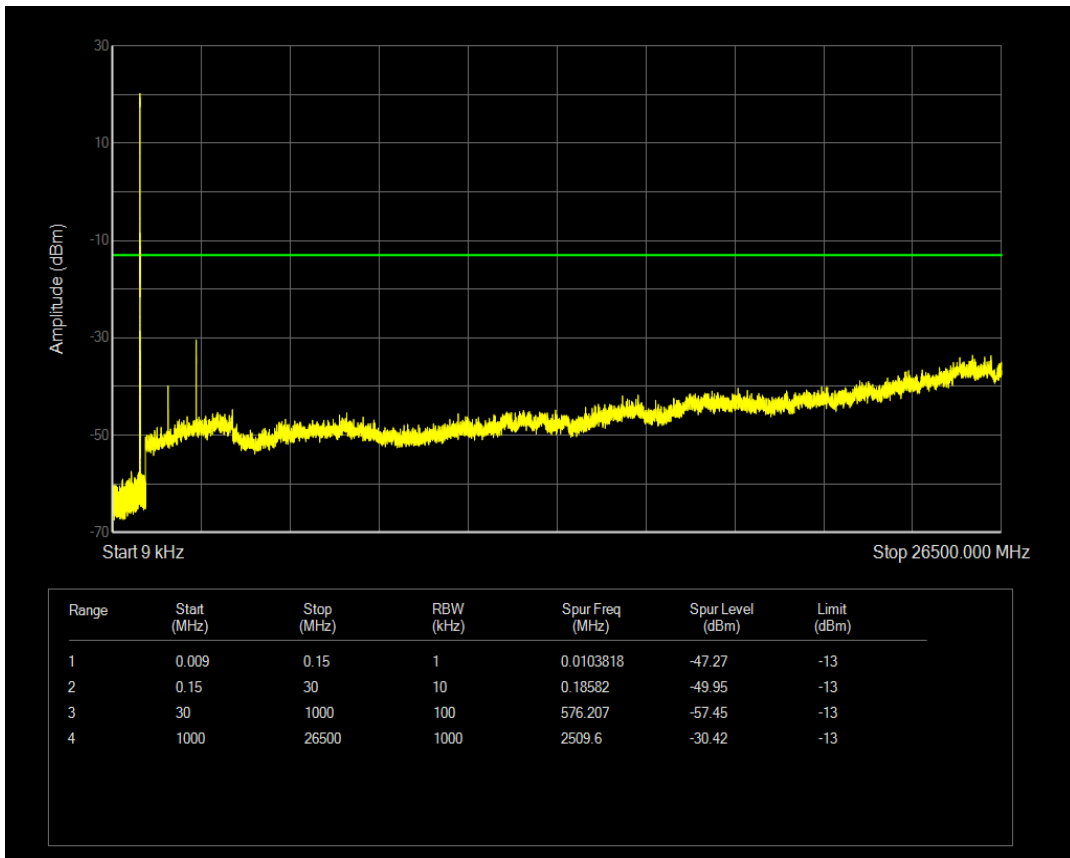

Band5 16QAM BW=1.4MHz Channel=20407 RB Size=6 Position=#0

Band5 QPSK BW=1.4MHz Channel=20525 RB Size=1 Position=#0

Band5 QPSK BW=1.4MHz Channel=20525 RB Size=6 Position=#0

Band5 16QAM BW=1.4MHz Channel=20525 RB Size=1 Position=#0

Band5 16QAM BW=1.4MHz Channel=20525 RB Size=6 Position=#0

Band5 QPSK BW=1.4MHz Channel=20643 RB Size=1 Position=#0

Band5 QPSK BW=1.4MHz Channel=20643 RB Size=6 Position=#0

Band5 16QAM BW=1.4MHz Channel=20643 RB Size=1 Position=#0