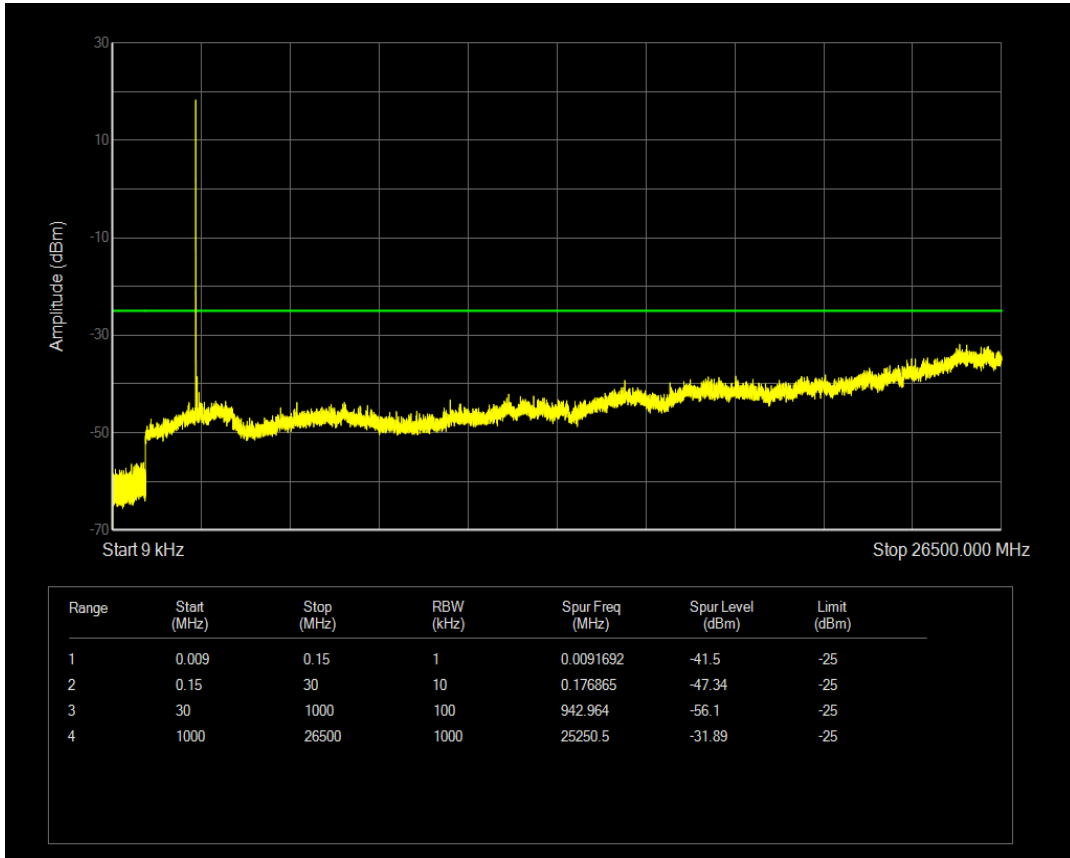

Band4 16QAM BW=20MHz Channel=20300 RB Size=100 Position=#0

Band41 QPSK BW=5MHz Channel=39675 RB Size=1 Position=#0

Band41 QPSK BW=5MHz Channel=39675 RB Size=25 Position=#0

Band41 16QAM BW=5MHz Channel=39675 RB Size=1 Position=#0