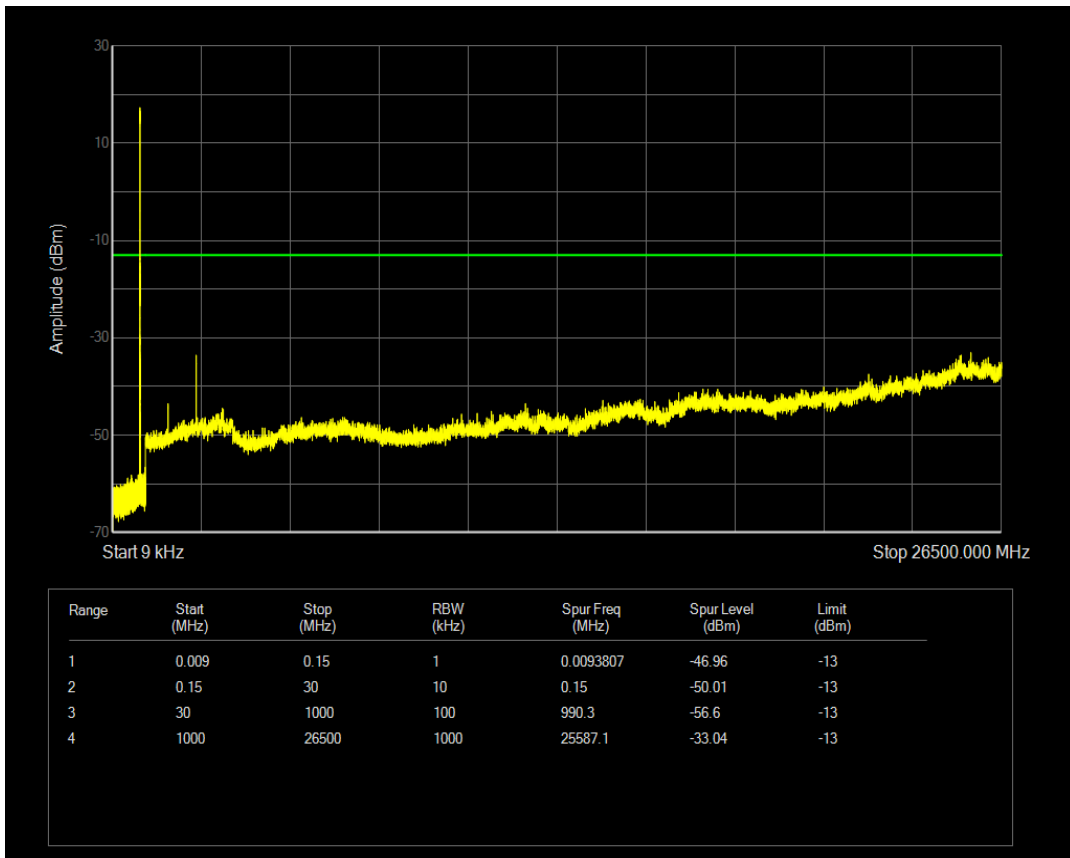

Band5 QPSK BW=3MHz Channel=20525 RB Size=15 Position=#0

Band5 16QAM BW=3MHz Channel=20525 RB Size=1 Position=#0