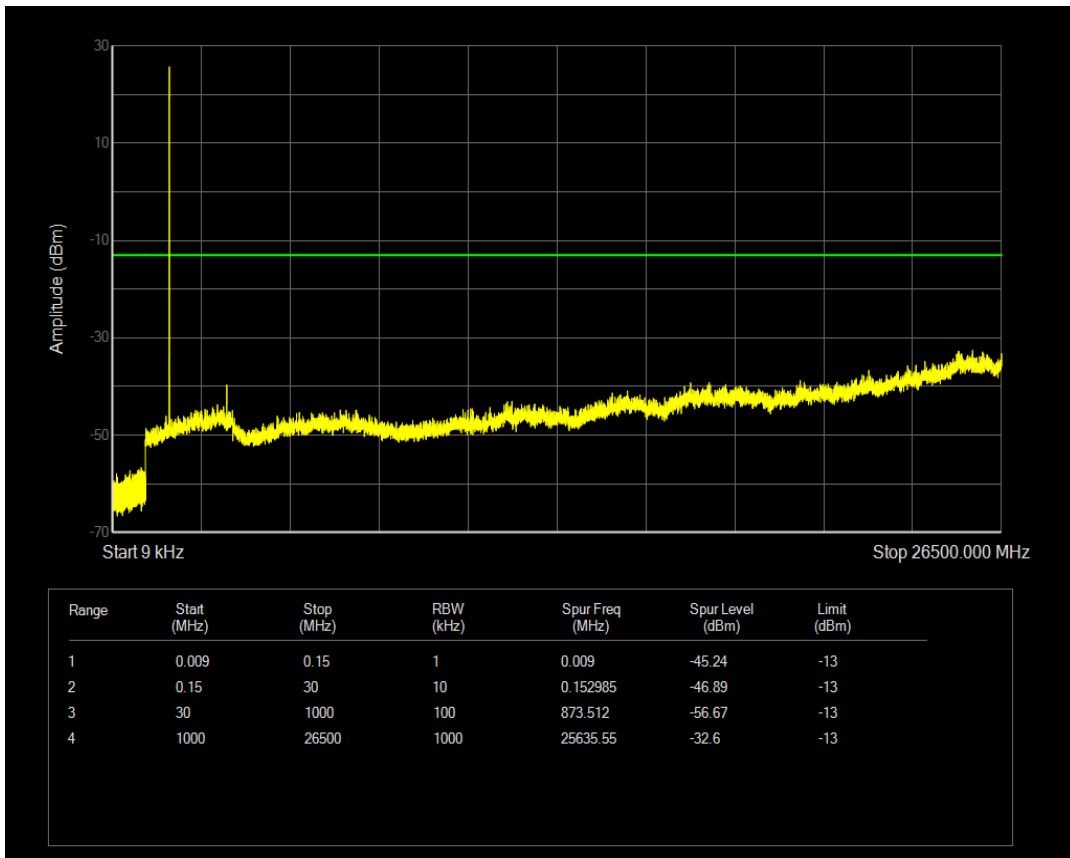

Band66 16QAM BW=1.4MHz Channel=131979 RB Size=6 Position=#0

Band66 QPSK BW=1.4MHz Channel=132322 RB Size=1 Position=#0