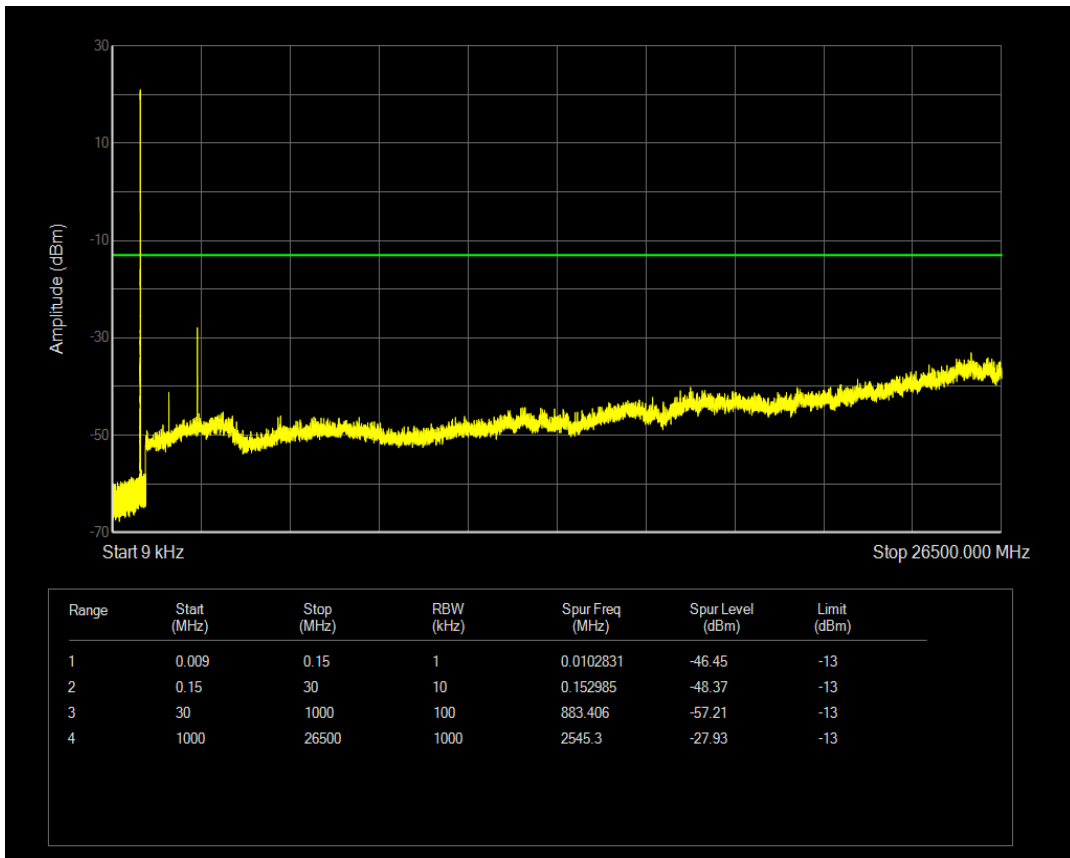

Band5 16QAM BW=1.4MHz Channel=20643 RB Size=6 Position=#0

Band5 QPSK BW=3MHz Channel=20415 RB Size=1 Position=#0