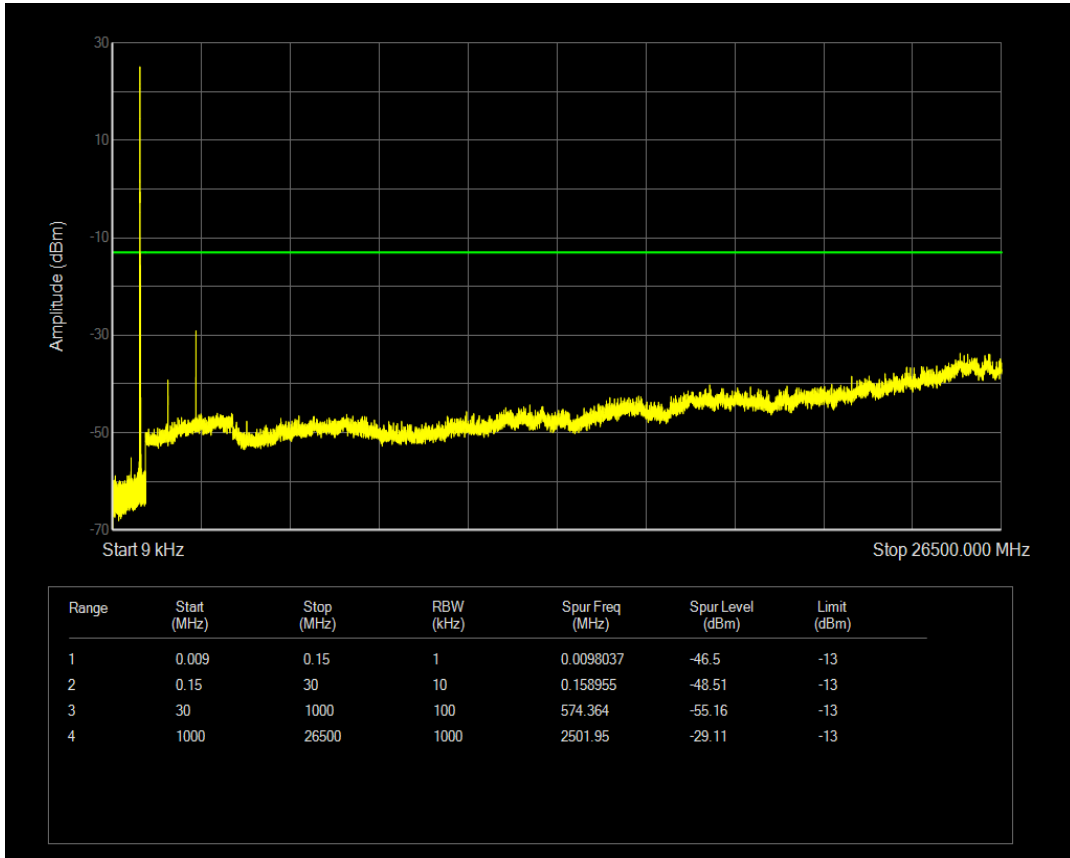

Band5 16QAM BW=3MHz Channel=20635 RB Size=15 Position=#0

Band5 QPSK BW=5MHz Channel=20425 RB Size=1 Position=#0

Band5 QPSK BW=5MHz Channel=20425 RB Size=25 Position=#0

Band5 16QAM BW=5MHz Channel=20425 RB Size=1 Position=#0

Band5 16QAM BW=5MHz Channel=20425 RB Size=25 Position=#0

Band5 QPSK BW=5MHz Channel=20525 RB Size=1 Position=#0

Band5 QPSK BW=5MHz Channel=20525 RB Size=25 Position=#0

Band5 16QAM BW=5MHz Channel=20525 RB Size=1 Position=#0