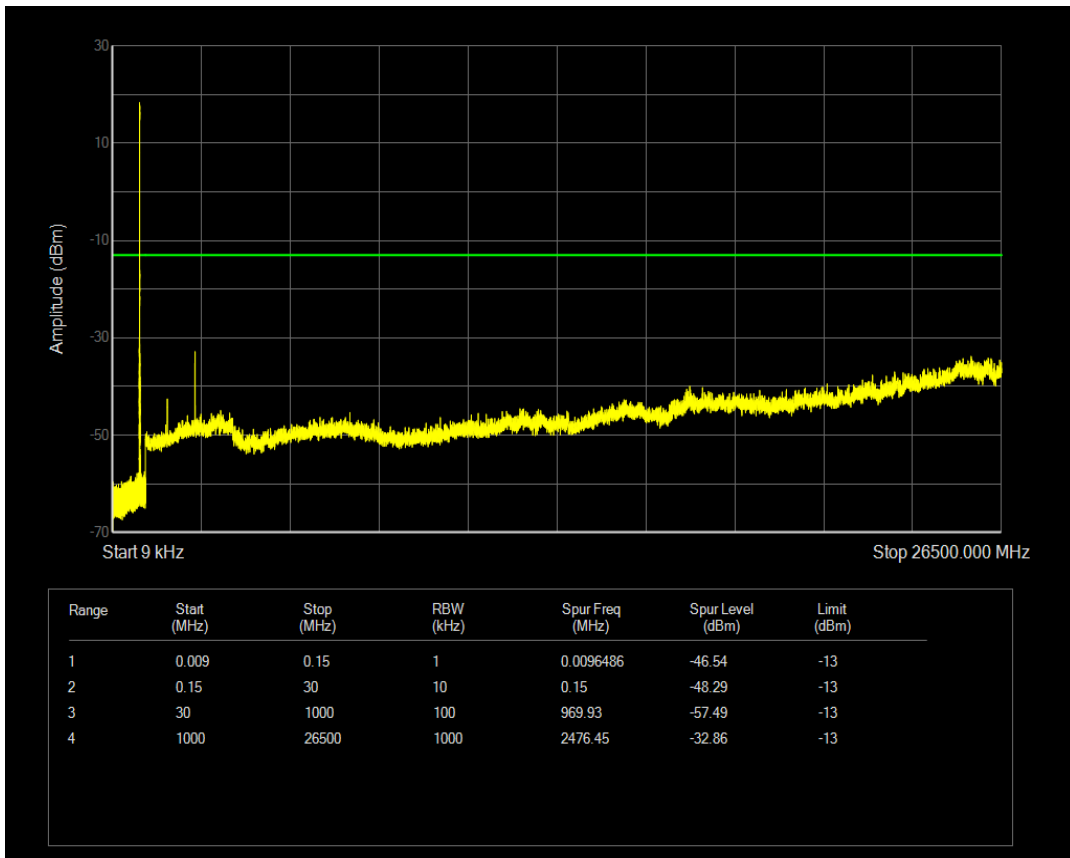

Band5 QPSK BW=3MHz Channel=20415 RB Size=15 Position=#0

Band5 16QAM BW=3MHz Channel=20415 RB Size=1 Position=#0