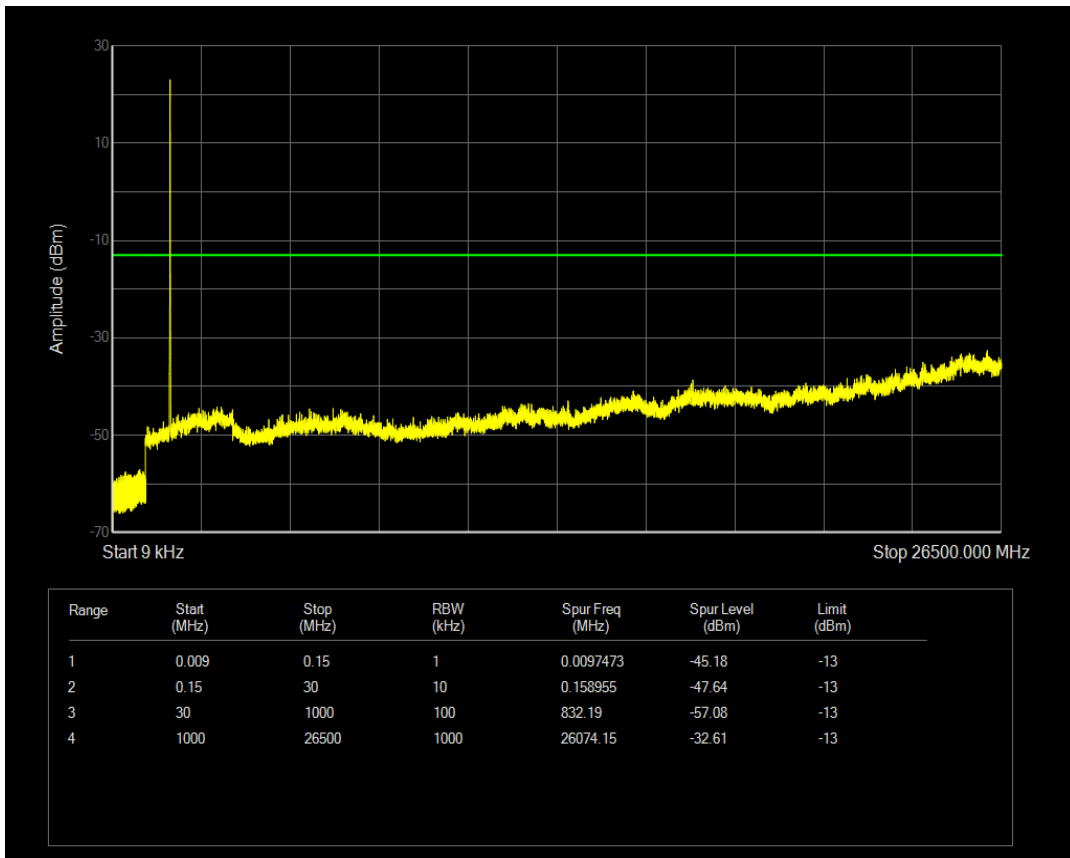

Band4 16QAM BW=5MHz Channel=19975 RB Size=25 Position=#0

Band4 QPSK BW=5MHz Channel=20175 RB Size=1 Position=#0

Band4 QPSK BW=5MHz Channel=20175 RB Size=25 Position=#0

Band4 16QAM BW=5MHz Channel=20175 RB Size=1 Position=#0

Band4 16QAM BW=5MHz Channel=20175 RB Size=25 Position=#0

Band4 QPSK BW=5MHz Channel=20375 RB Size=1 Position=#0

Band4 QPSK BW=5MHz Channel=20375 RB Size=25 Position=#0

Band4 16QAM BW=5MHz Channel=20375 RB Size=1 Position=#0