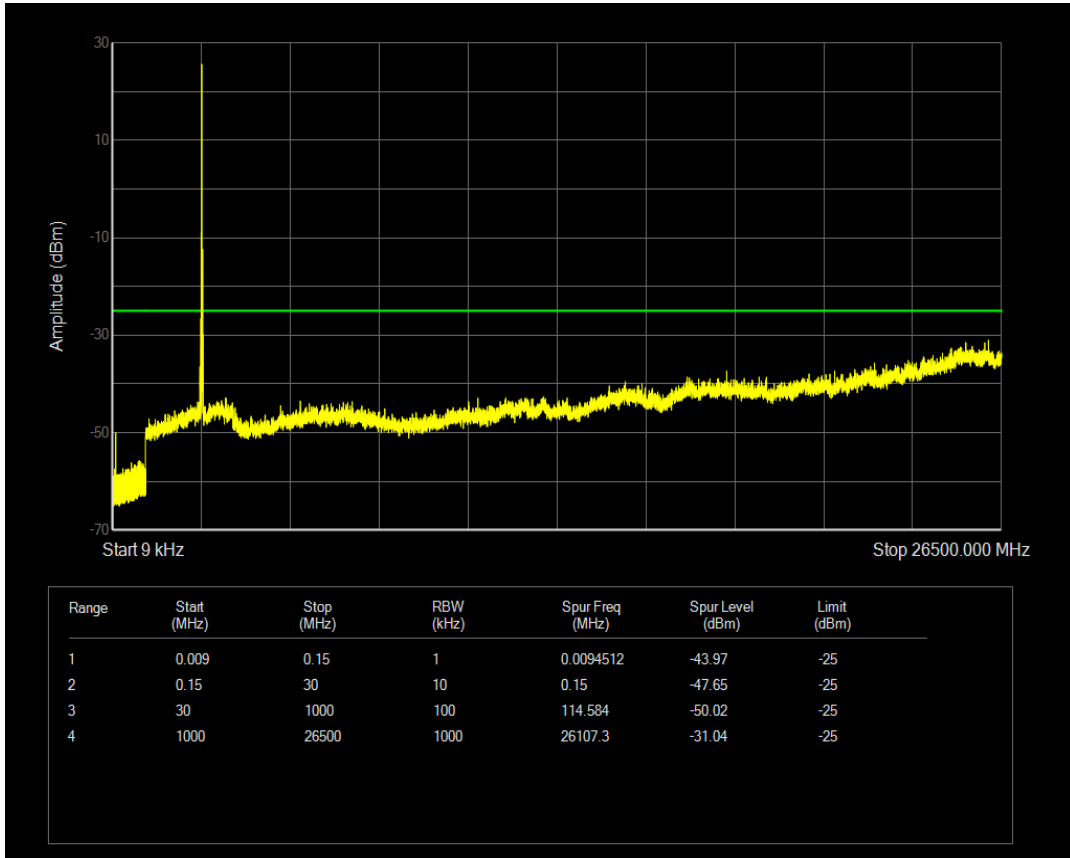

Band41 QPSK BW=15MHz Channel=41515 RB Size=1 Position=#0

Band41 QPSK BW=15MHz Channel=41515 RB Size=75 Position=#0