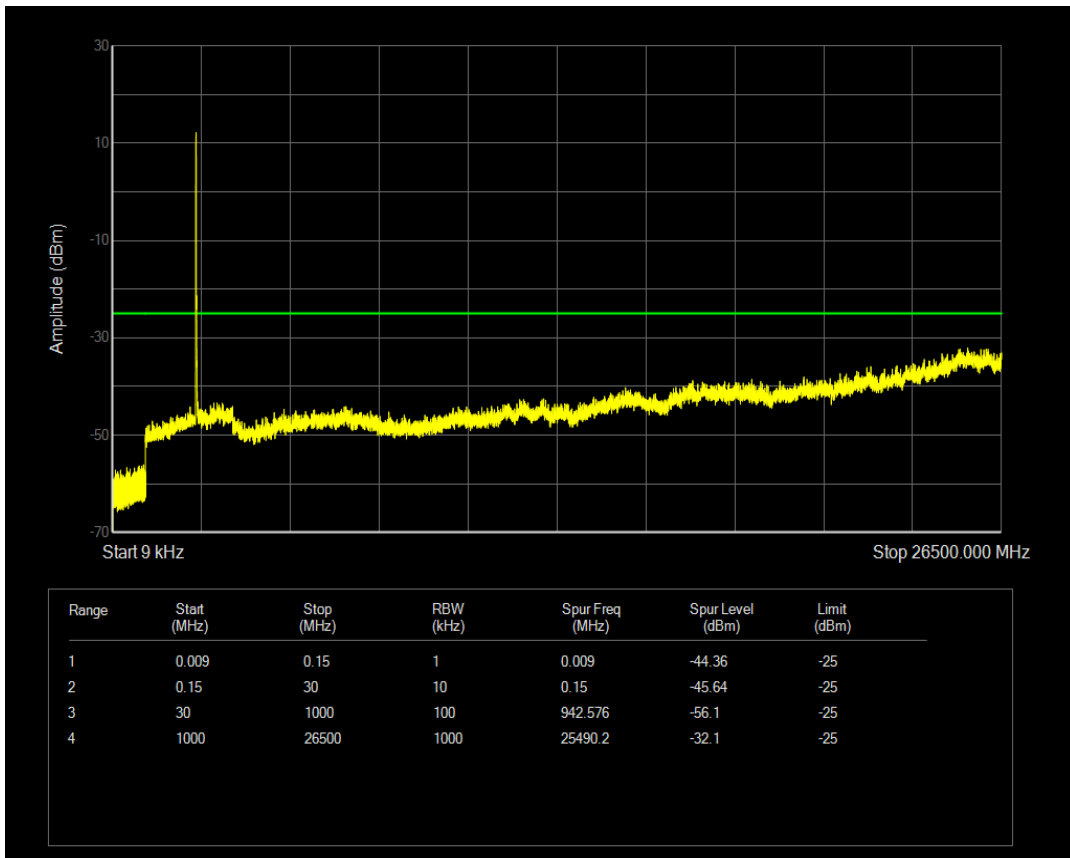

Band41 16QAM BW=15MHz Channel=39725 RB Size=75 Position=#0

Band41 QPSK BW=15MHz Channel=40620 RB Size=1 Position=#0