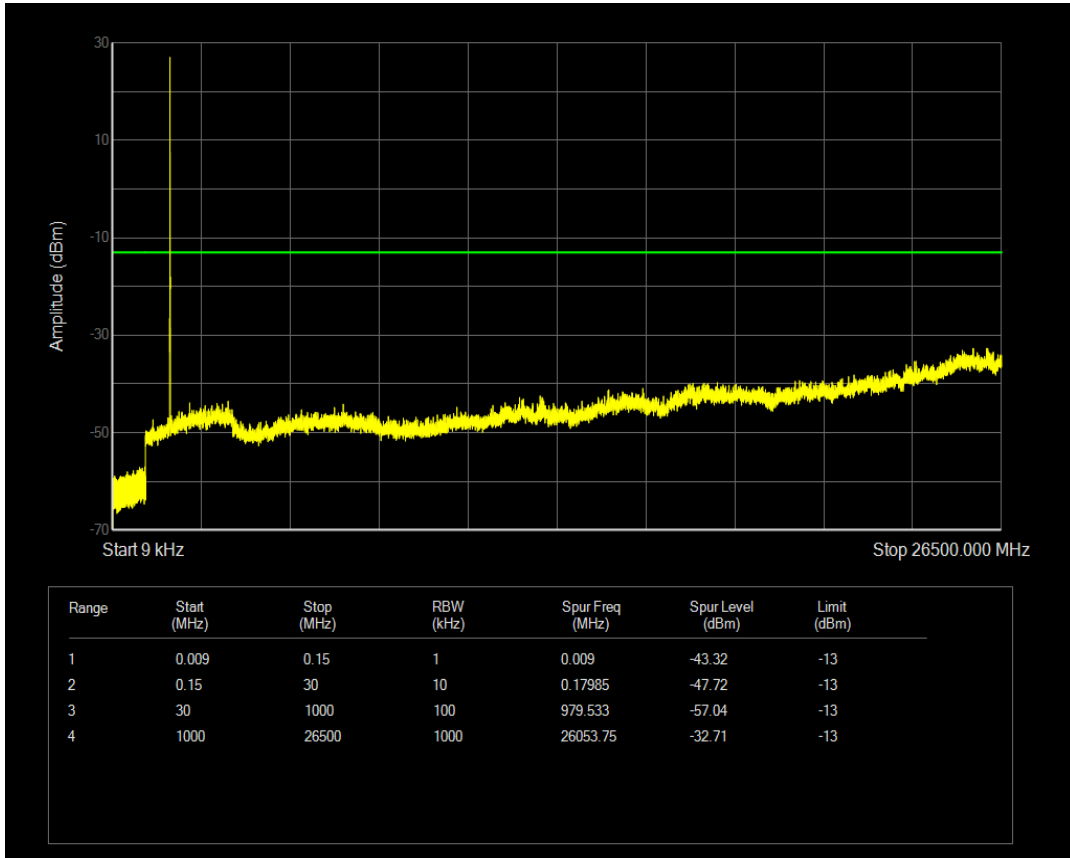

Band4 16QAM BW=5MHz Channel=19975 RB Size=25 Position=#0

Band4 QPSK BW=5MHz Channel=20175 RB Size=1 Position=#0

Band4 QPSK BW=5MHz Channel=20175 RB Size=25 Position=#0

Band4 16QAM BW=5MHz Channel=20175 RB Size=1 Position=#0

Band4 16QAM BW=5MHz Channel=20175 RB Size=25 Position=#0

Band4 QPSK BW=5MHz Channel=20375 RB Size=1 Position=#0

Band4 QPSK BW=5MHz Channel=20375 RB Size=25 Position=#0

Band4 16QAM BW=5MHz Channel=20375 RB Size=1 Position=#0