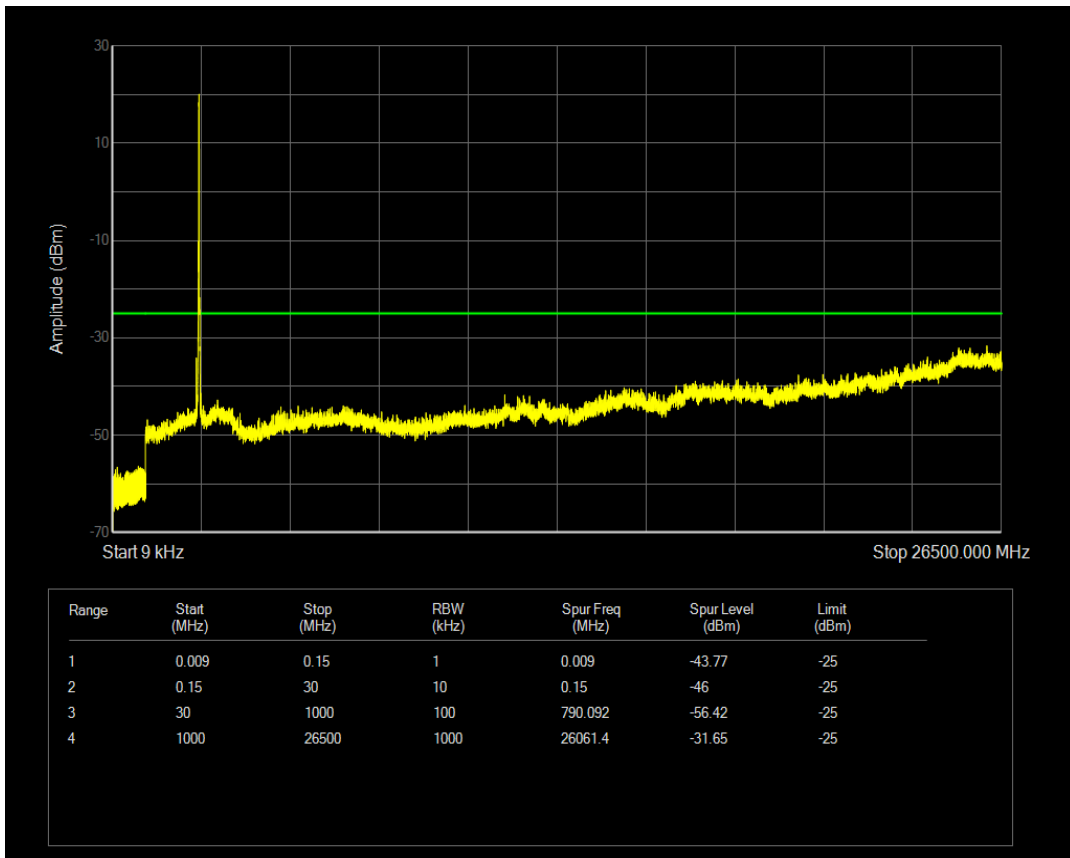

Band41 16QAM BW=15MHz Channel=40620 RB Size=75 Position=#0

Band41 QPSK BW=15MHz Channel=41515 RB Size=1 Position=#0