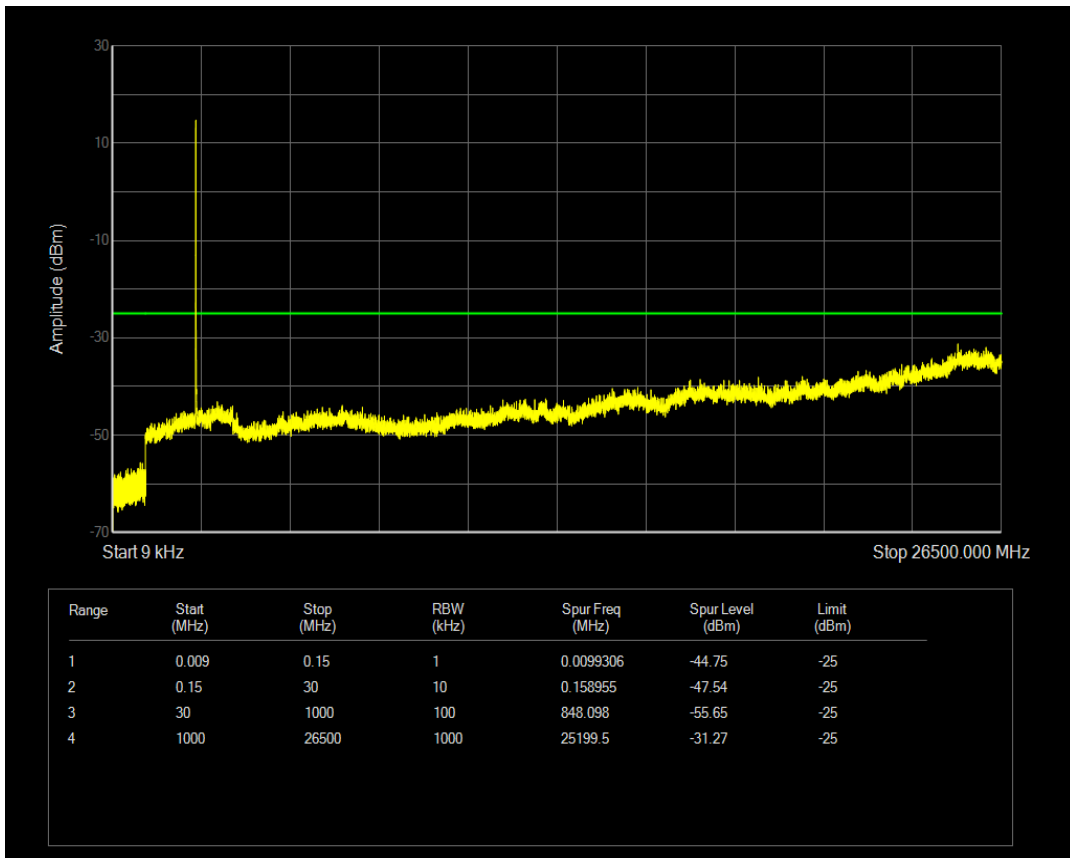

Band41 QPSK BW=5MHz Channel=39675 RB Size=25 Position=#0

Band41 16QAM BW=5MHz Channel=39675 RB Size=1 Position=#0