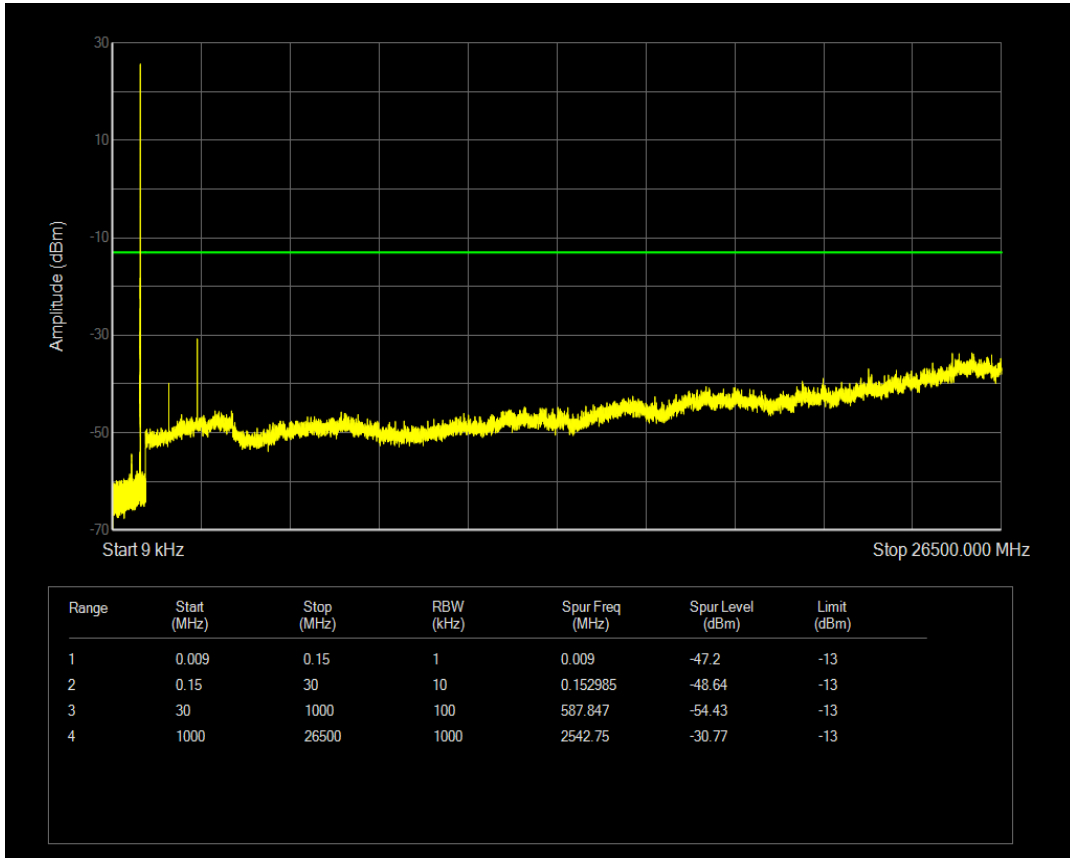

Band5 16QAM BW=1.4MHz Channel=20525 RB Size=6 Position=#0

Band5 QPSK BW=1.4MHz Channel=20643 RB Size=1 Position=#0

Band5 QPSK BW=1.4MHz Channel=20643 RB Size=6 Position=#0

Band5 16QAM BW=1.4MHz Channel=20643 RB Size=1 Position=#0

Band5 16QAM BW=1.4MHz Channel=20643 RB Size=6 Position=#0

Band5 QPSK BW=3MHz Channel=20415 RB Size=1 Position=#0

Band5 QPSK BW=3MHz Channel=20415 RB Size=15 Position=#0

Band5 16QAM BW=3MHz Channel=20415 RB Size=1 Position=#0