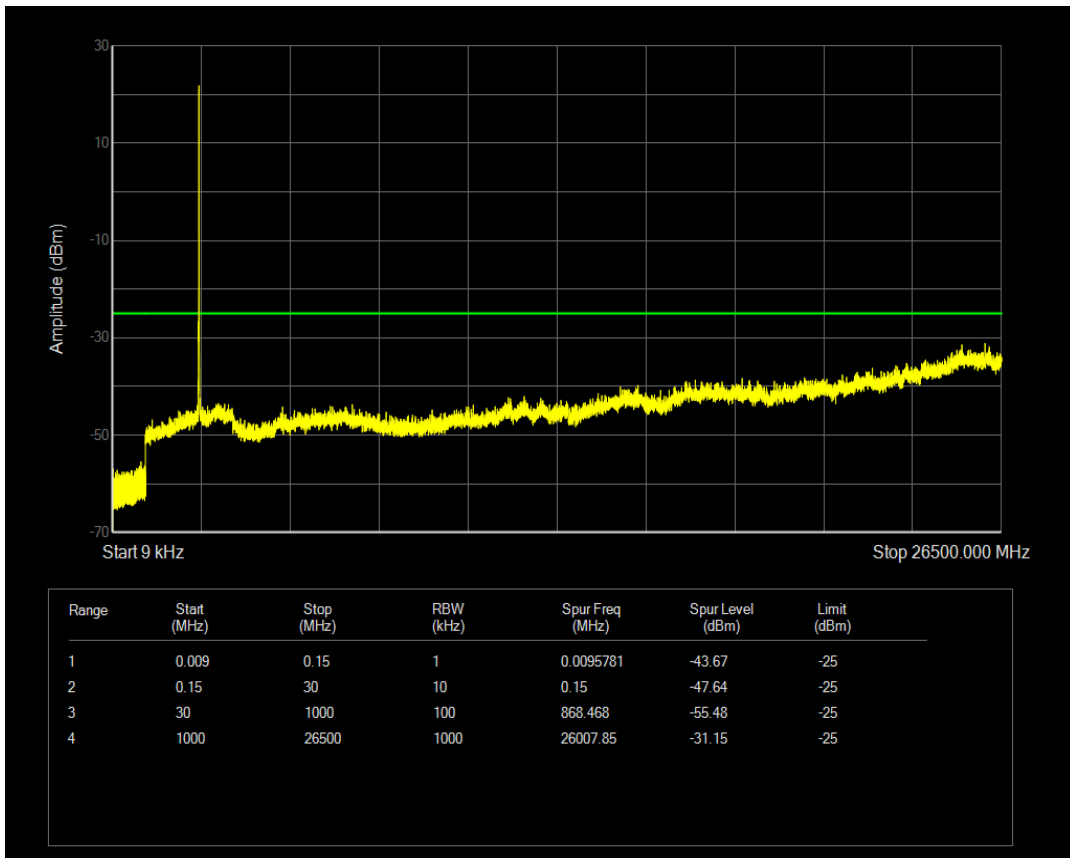

Band41 16QAM BW=5MHz Channel=40620 RB Size=25 Position=#0

Band41 QPSK BW=5MHz Channel=41565 RB Size=1 Position=#0