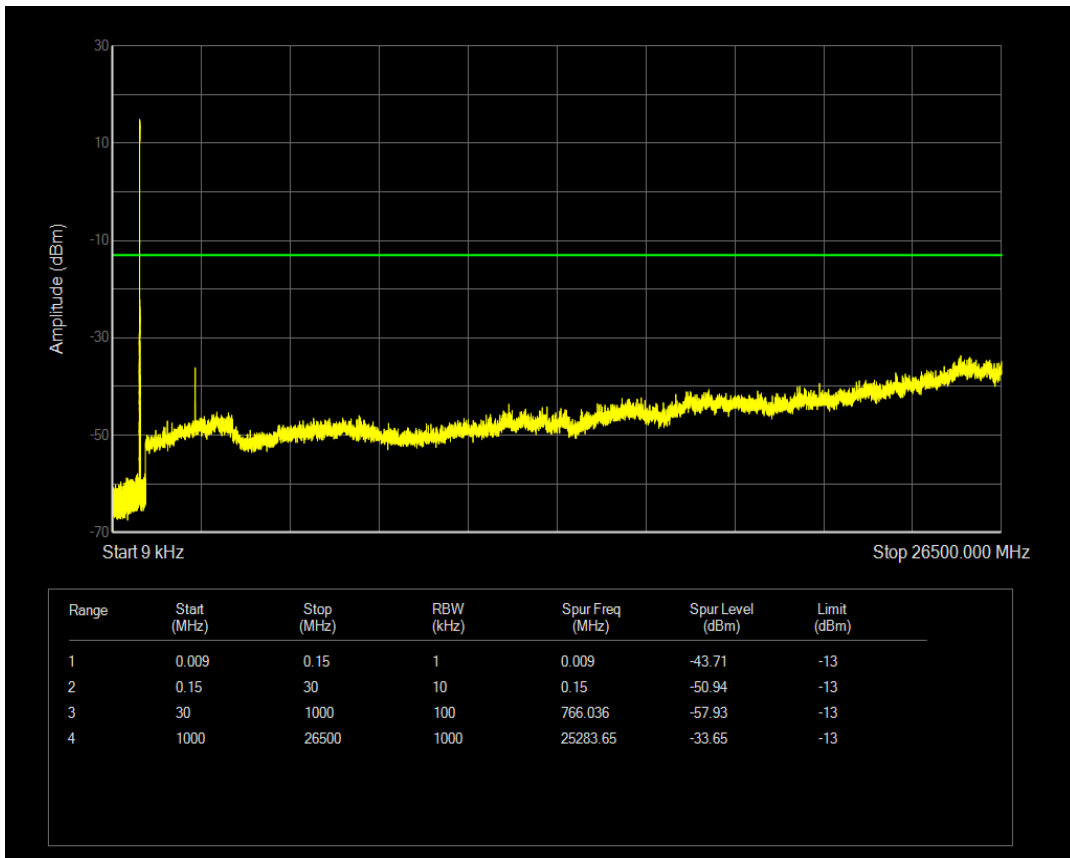

Band5 16QAM BW=3MHz Channel=20635 RB Size=15 Position=#0

Band5 QPSK BW=5MHz Channel=20425 RB Size=1 Position=#0

Band5 QPSK BW=5MHz Channel=20425 RB Size=25 Position=#0

Band5 16QAM BW=5MHz Channel=20425 RB Size=1 Position=#0

Band5 16QAM BW=5MHz Channel=20425 RB Size=25 Position=#0

Band5 QPSK BW=5MHz Channel=20525 RB Size=1 Position=#0

Band5 QPSK BW=5MHz Channel=20525 RB Size=25 Position=#0

Band5 16QAM BW=5MHz Channel=20525 RB Size=1 Position=#0