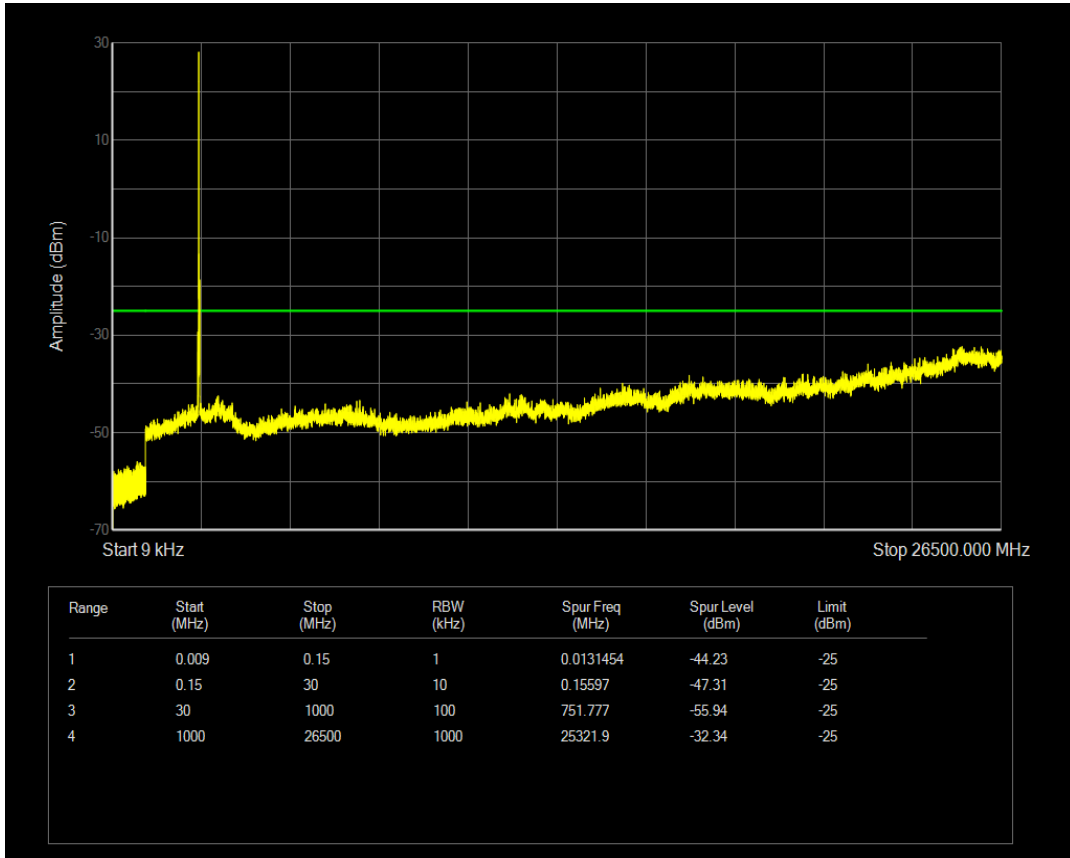

Band41 16QAM BW=15MHz Channel=39725 RB Size=75 Position=#0

Band41 QPSK BW=15MHz Channel=40620 RB Size=1 Position=#0

Band41 QPSK BW=15MHz Channel=40620 RB Size=75 Position=#0

Band41 16QAM BW=15MHz Channel=40620 RB Size=1 Position=#0