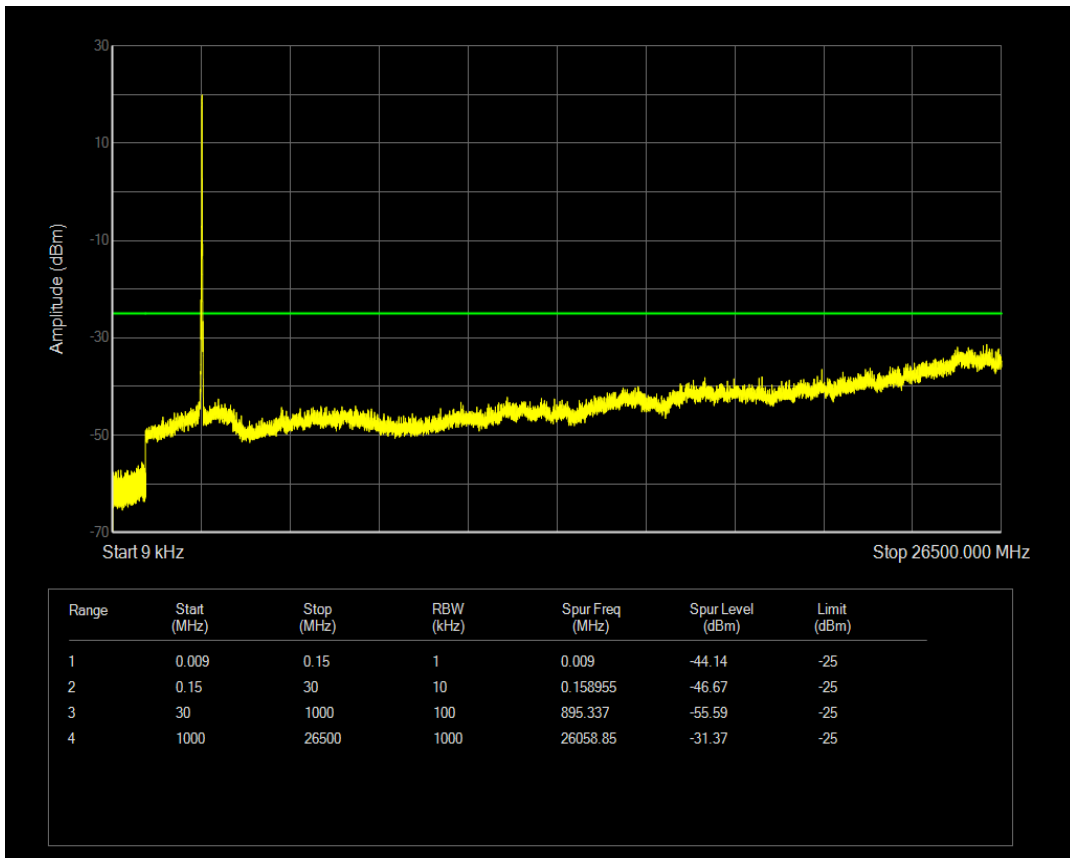

Band41 QPSK BW=15MHz Channel=41515 RB Size=75 Position=#0

Band41 16QAM BW=15MHz Channel=41515 RB Size=1 Position=#0