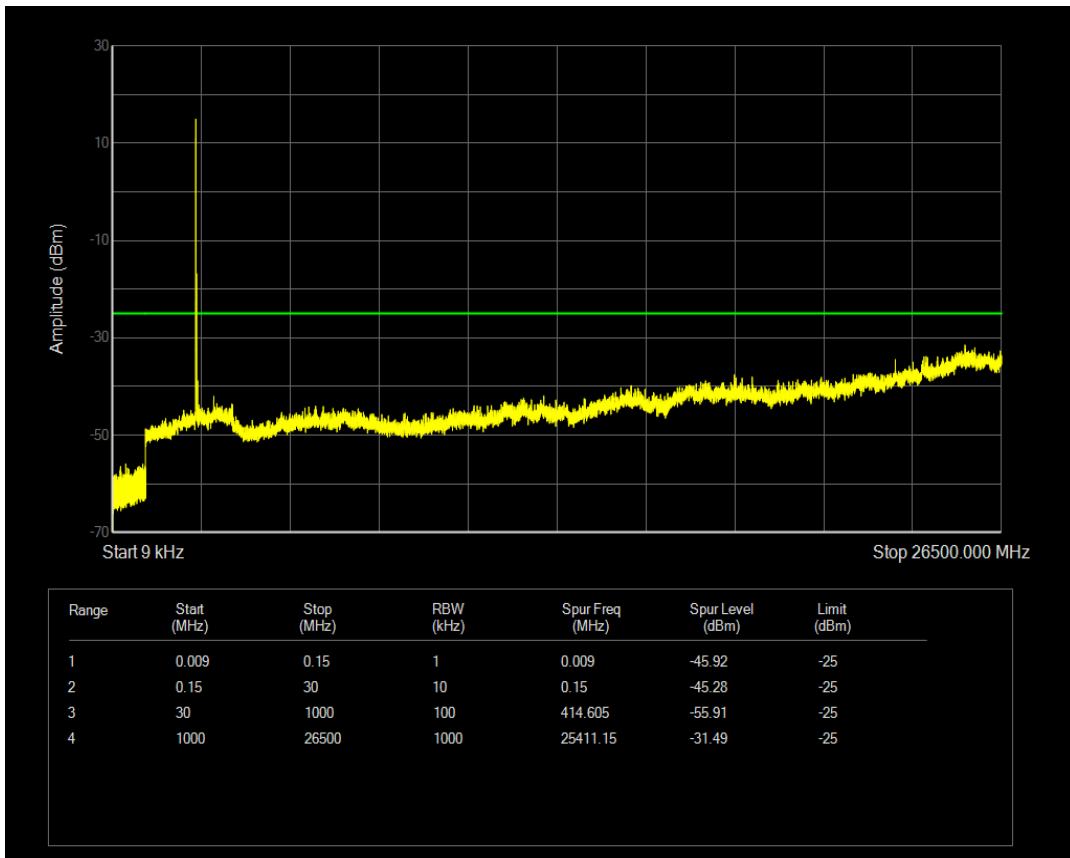

Band41 16QAM BW=5MHz Channel=39675 RB Size=25 Position=#0

Band41 QPSK BW=5MHz Channel=40620 RB Size=1 Position=#0