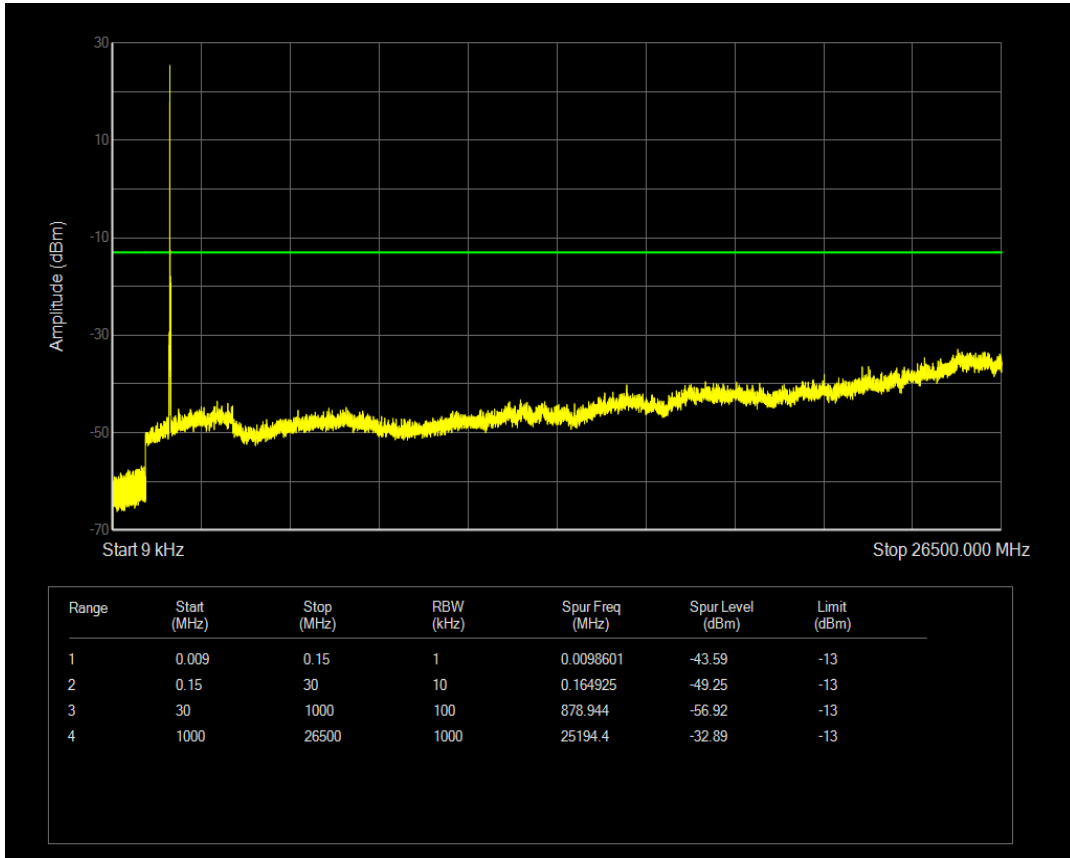

Band4 16QAM BW=10MHz Channel=20350 RB Size=50 Position=#0

Band4 QPSK BW=15MHz Channel=20025 RB Size=1 Position=#0

Band4 QPSK BW=15MHz Channel=20025 RB Size=75 Position=#0

Band4 16QAM BW=15MHz Channel=20025 RB Size=1 Position=#0

Band4 16QAM BW=15MHz Channel=20025 RB Size=75 Position=#0

Band4 QPSK BW=15MHz Channel=20175 RB Size=1 Position=#0

Band4 QPSK BW=15MHz Channel=20175 RB Size=75 Position=#0

Band4 16QAM BW=15MHz Channel=20175 RB Size=1 Position=#0

Band4 16QAM BW=15MHz Channel=20175 RB Size=75 Position=#0

Band4 QPSK BW=15MHz Channel=20325 RB Size=1 Position=#0

Band4 QPSK BW=15MHz Channel=20325 RB Size=75 Position=#0

Band4 16QAM BW=15MHz Channel=20325 RB Size=1 Position=#0