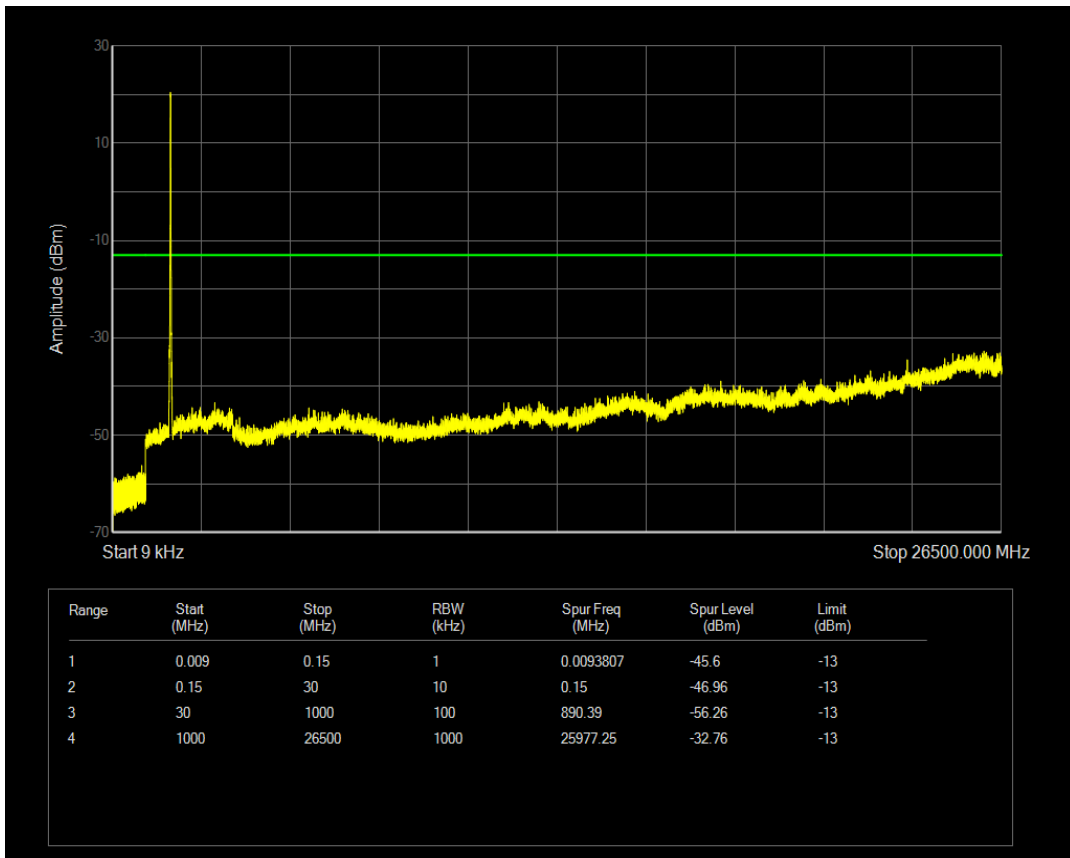

Band4 QPSK BW=15MHz Channel=20325 RB Size=75 Position=#0

Band4 16QAM BW=15MHz Channel=20325 RB Size=1 Position=#0