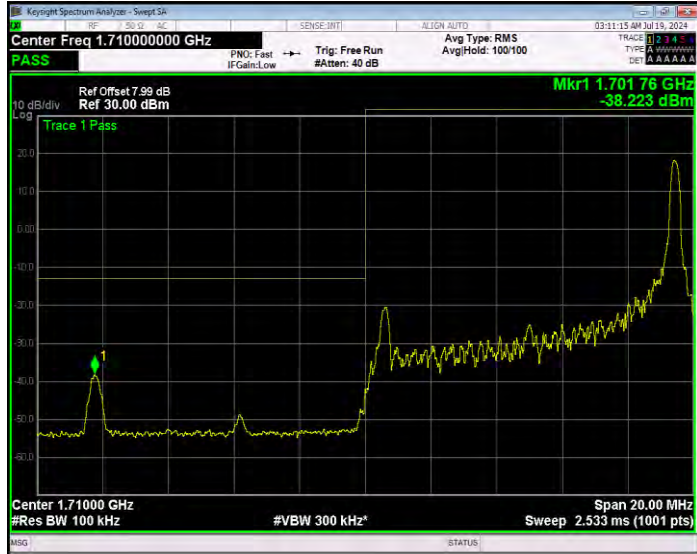

Band66 16QAM BW=10MHz Channel=132022 RB Size=1 Position=#Max Normal