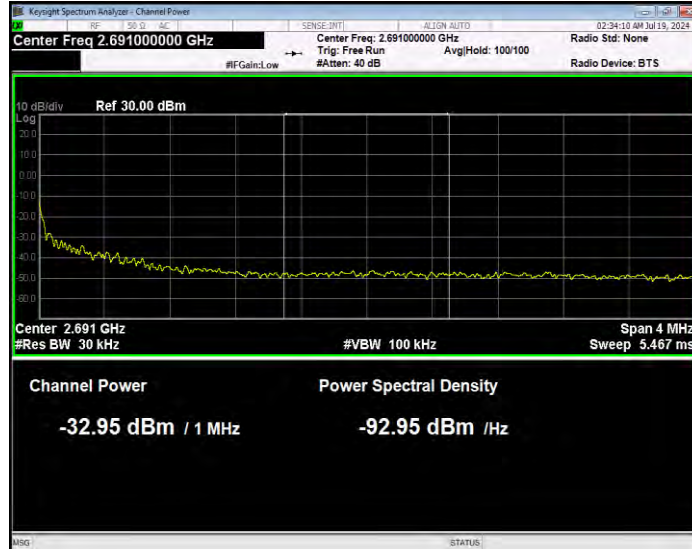

Band41 QPSK BW=20MHz Channel=41490 RB Size=100 Position=#0 Normal

Band41 QPSK BW=20MHz Channel=41490 RB Size=100 Position=#0 Extended