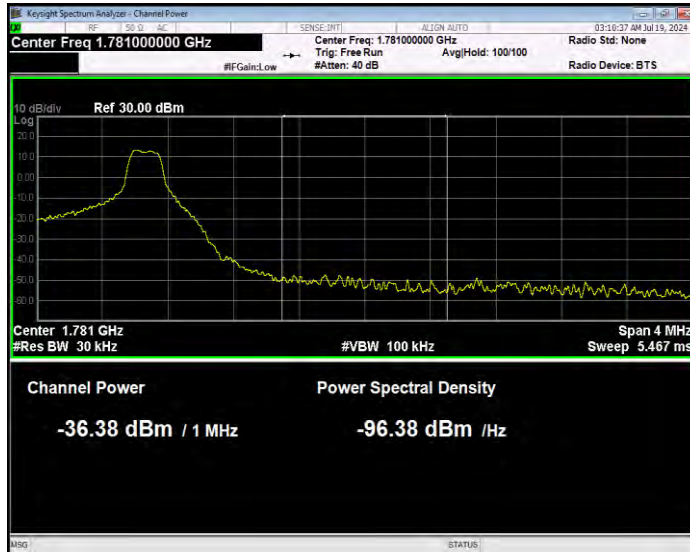

Band66 16QAM BW=5MHz Channel=132647 RB Size=1 Position=#Max Extended