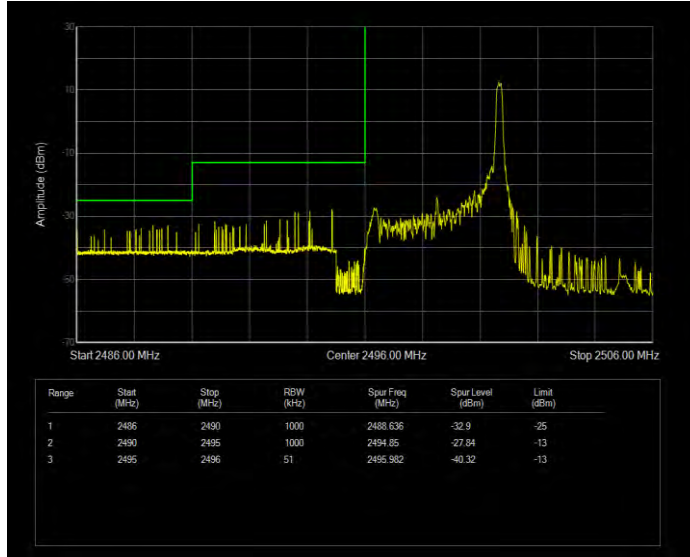

Band41 QPSK BW=5MHz Channel=39675 RB Size=25 Position=#0 Extended

Band41 QPSK BW=5MHz Channel=39675 RB Size=1 Position=#Max Normal