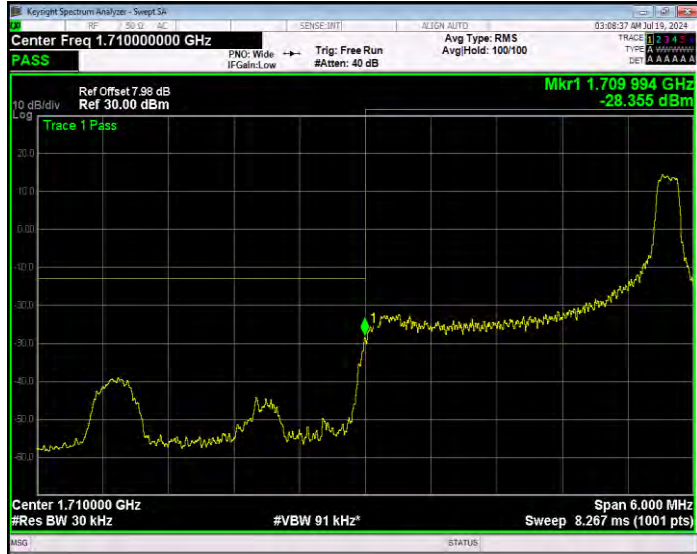

Band66 16QAM BW=3MHz Channel=131987 RB Size=1 Position=#0 Extended

Band66 16QAM BW=3MHz Channel=131987 RB Size=1 Position=#0 Normal

Band66 16QAM BW=3MHz Channel=131987 RB Size=1 Position=#Max Extended

Band66 16QAM BW=3MHz Channel=131987 RB Size=1 Position=#Max Normal