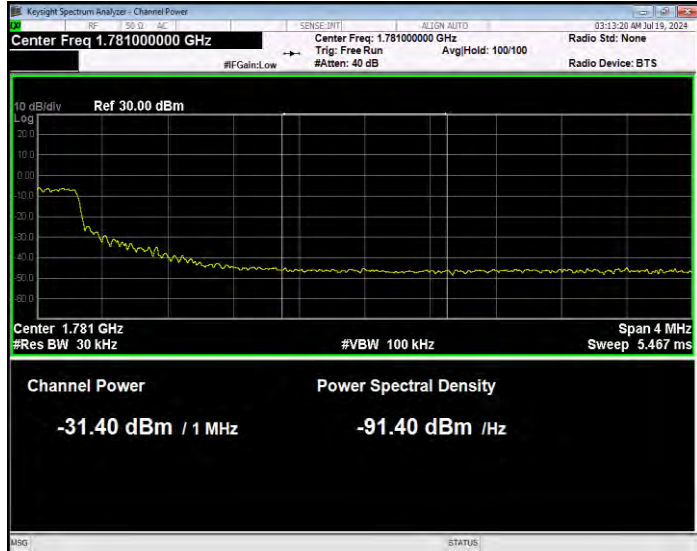

Band66 16QAM BW=15MHz Channel=132597 RB Size=75 Position=#0 Extended