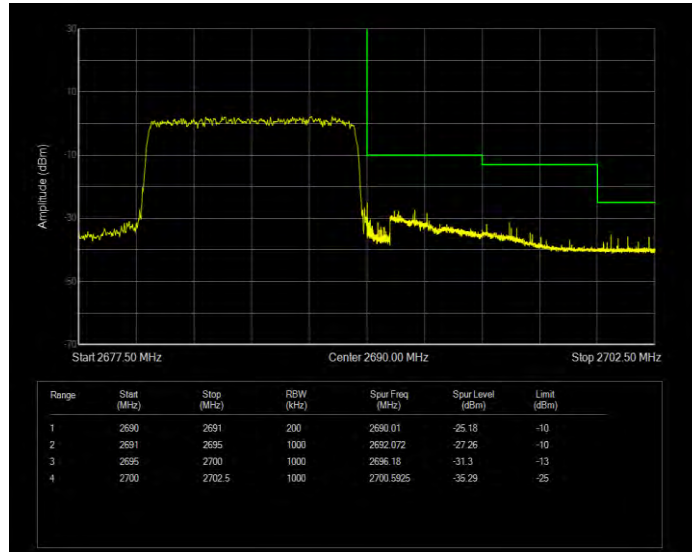

Band41 QPSK BW=10MHz Channel=41540 RB Size=50 Position=#0 Normal