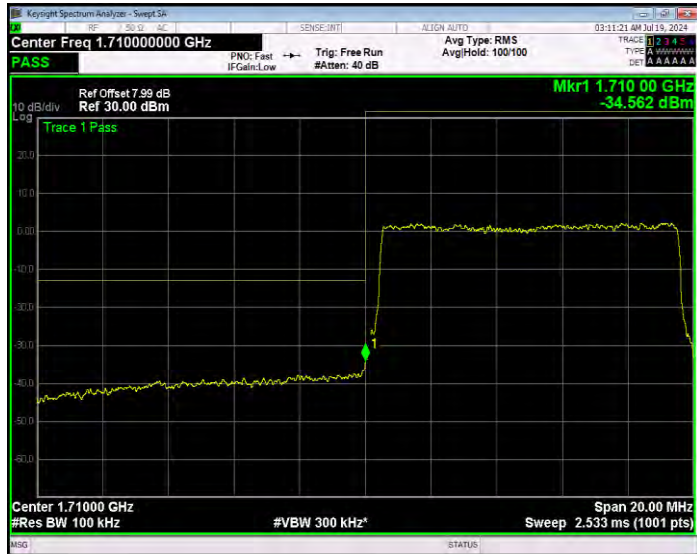

Band66 16QAM BW=10MHz Channel=132022 RB Size=50 Position=#0 Normal