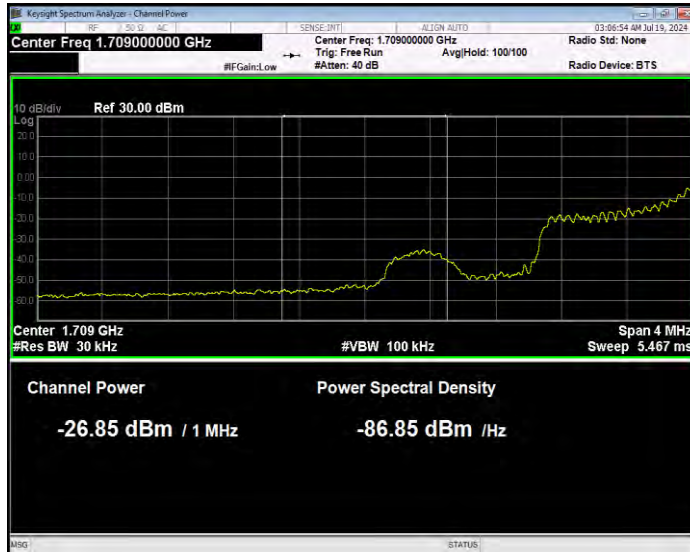

Band66 16QAM BW=5MHz Channel=132647 RB Size=25 Position=#0 Normal

Band66 QPSK BW=1.4MHz Channel=131979 RB Size=1 Position=#0 Extended

Band66 QPSK BW=1.4MHz Channel=131979 RB Size=1 Position=#0 Normal

Band66 QPSK BW=1.4MHz Channel=131979 RB Size=1 Position=#Max Extended