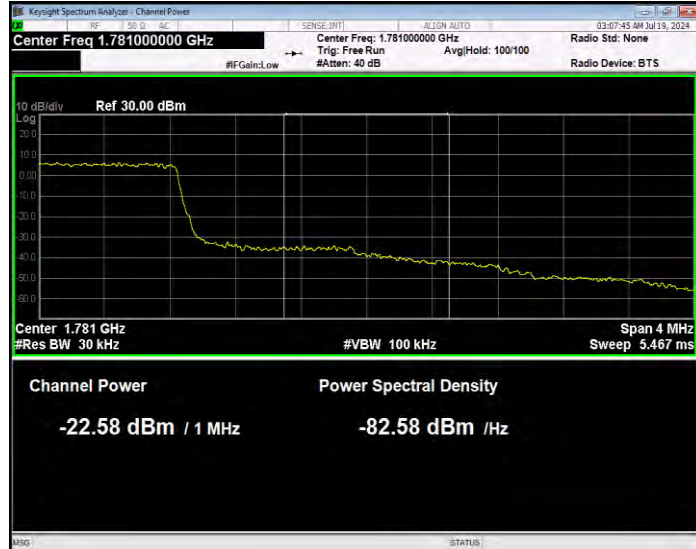

Band66 QPSK BW=1.4MHz Channel=132665 RB Size=6 Position=#0 Extended