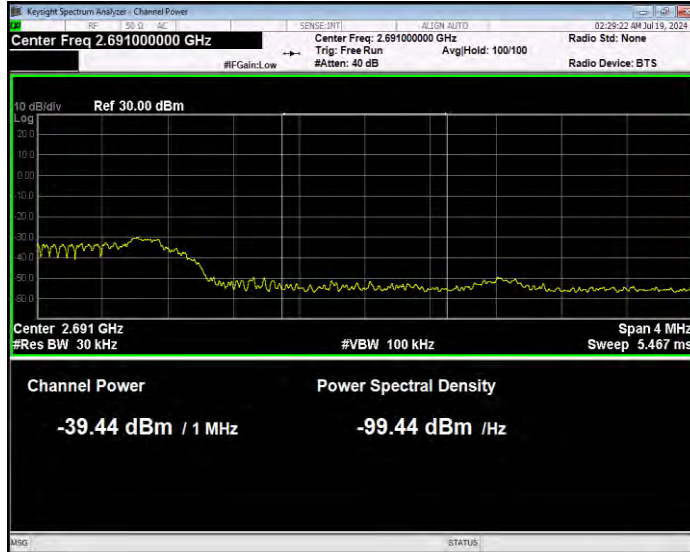

Band41 QPSK BW=5MHz Channel=41565 RB Size=1 Position=#0 Extended