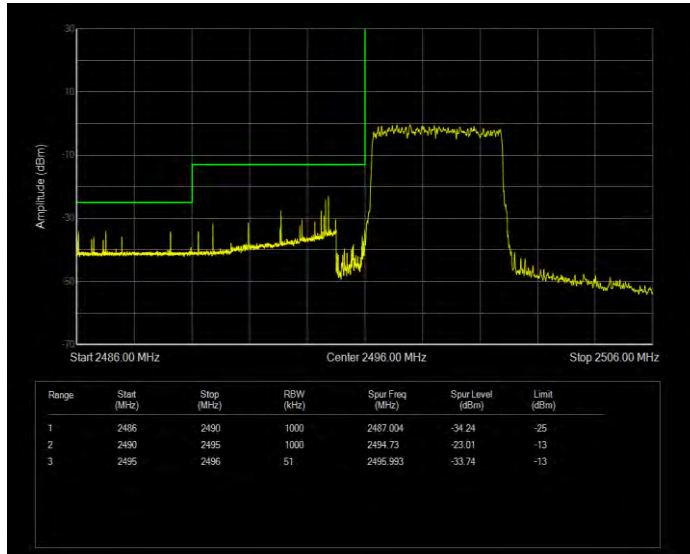

Band41 QPSK BW=5MHz Channel=39675 RB Size=1 Position=#Max Extended

Band41 QPSK BW=5MHz Channel=39675 RB Size=1 Position=#Max Normal

Band41 QPSK BW=5MHz Channel=39675 RB Size=25 Position=#0 Extended

Band41 QPSK BW=5MHz Channel=39675 RB Size=25 Position=#0 Normal