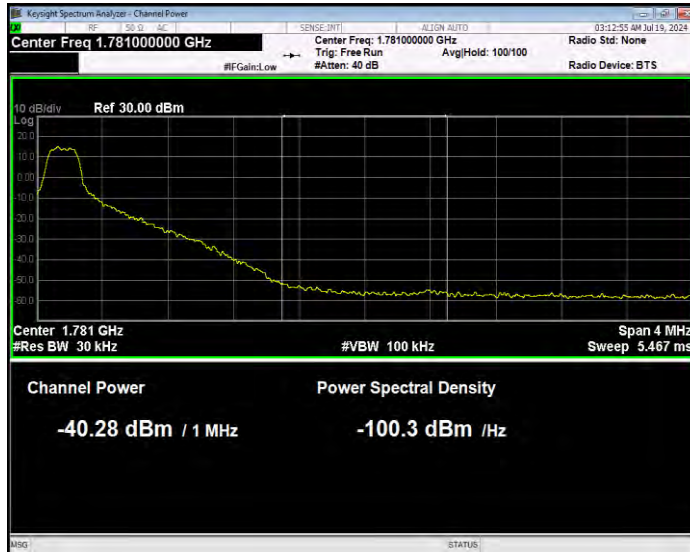

Band66 QPSK BW=15MHz Channel=132047 RB Size=75 Position=#0 Normal

Band66 QPSK BW=15MHz Channel=132597 RB Size=1 Position=#0 Extended

Band66 QPSK BW=15MHz Channel=132597 RB Size=1 Position=#0 Normal

Band66 QPSK BW=15MHz Channel=132597 RB Size=1 Position=#Max Extended