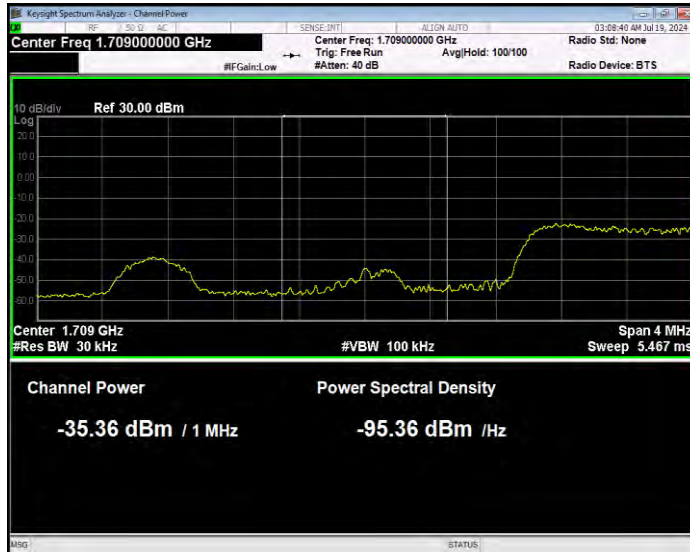

Band66 16QAM BW=3MHz Channel=131987 RB Size=1 Position=#Max Extended