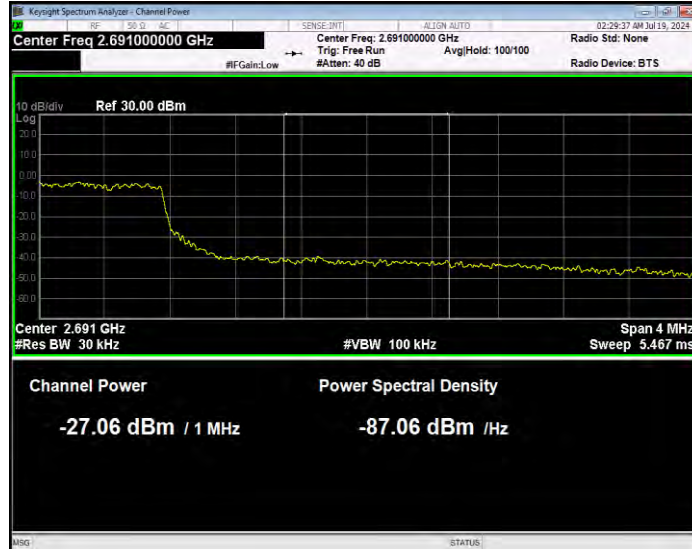

Band41 QPSK BW=5MHz Channel=41565 RB Size=25 Position=#0 Normal

Band41 QPSK BW=5MHz Channel=41565 RB Size=25 Position=#0 Extended