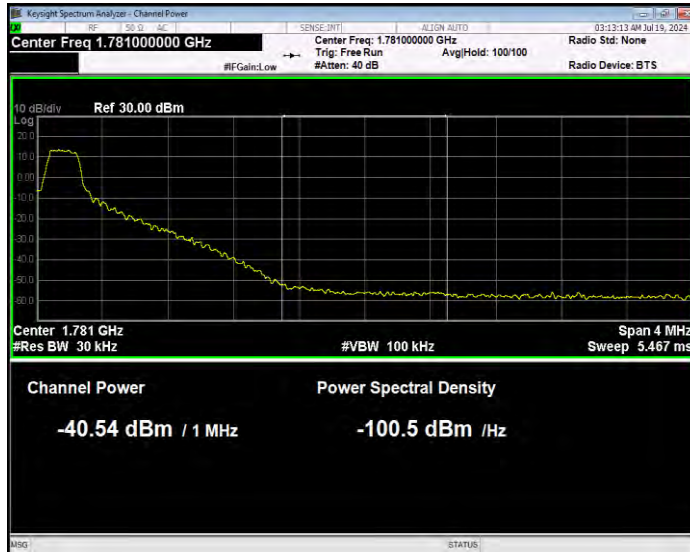

Band66 16QAM BW=15MHz Channel=132597 RB Size=1 Position=#Max Extended