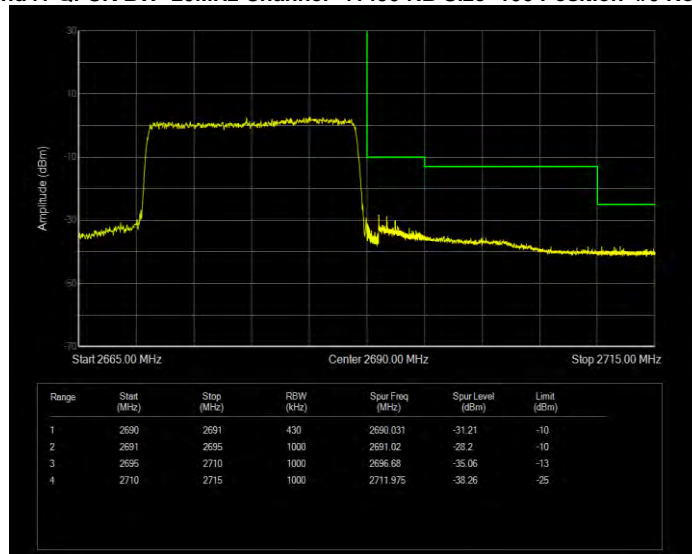

Band41 QPSK BW=20MHz Channel=41490 RB Size=100 Position=#0 Normal