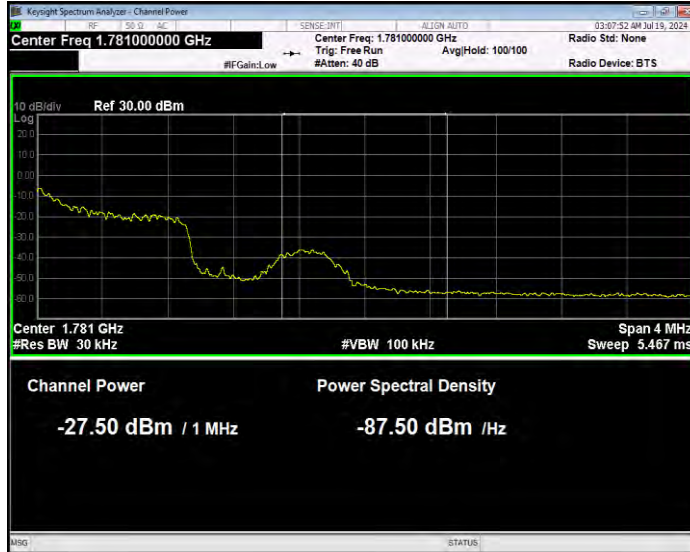

Band66 16QAM BW=1.4MHz Channel=132665 RB Size=1 Position=#0 Extended