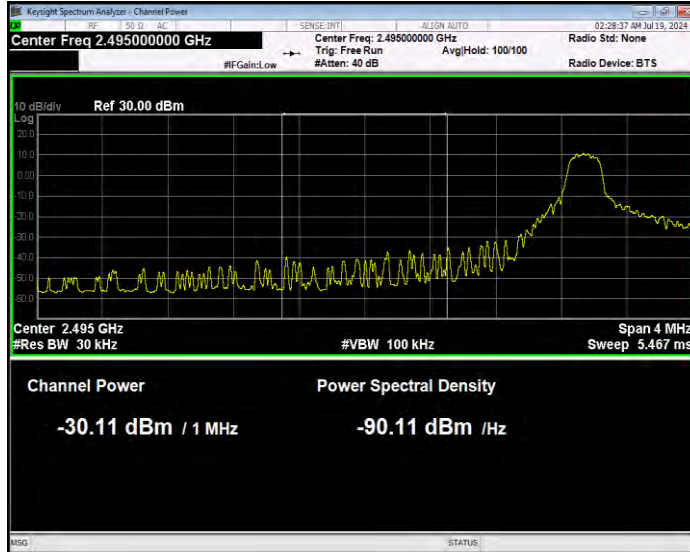

Band41 QPSK BW=5MHz Channel=39675 RB Size=1 Position=#0 Extended