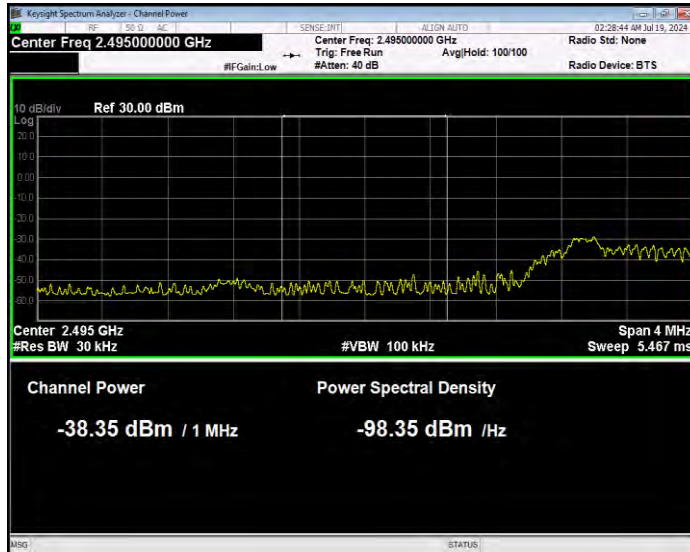

Band41 QPSK BW=5MHz Channel=39675 RB Size=1 Position=#Max Normal

Band41 QPSK BW=5MHz Channel=39675 RB Size=1 Position=#Max Extended