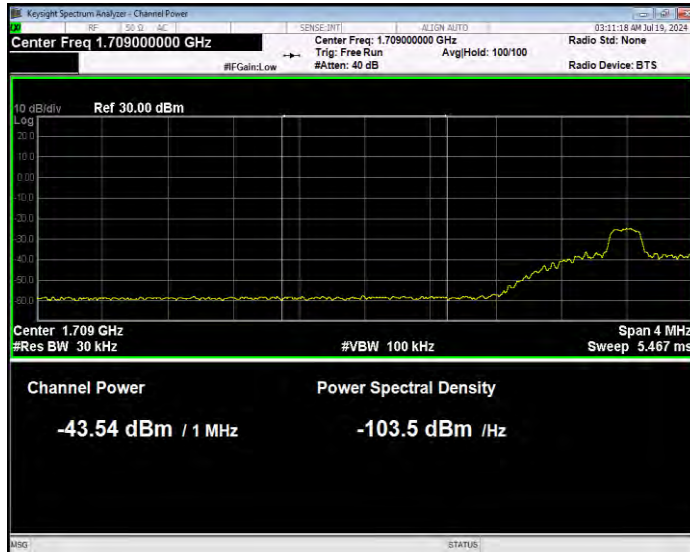

Band66 16QAM BW=1.4MHz Channel=132665 RB Size=6 Position=#0 Normal

Band66 16QAM BW=10MHz Channel=132022 RB Size=1 Position=#0 Extended

Band66 16QAM BW=10MHz Channel=132022 RB Size=1 Position=#0 Normal

Band66 16QAM BW=10MHz Channel=132022 RB Size=1 Position=#Max Extended