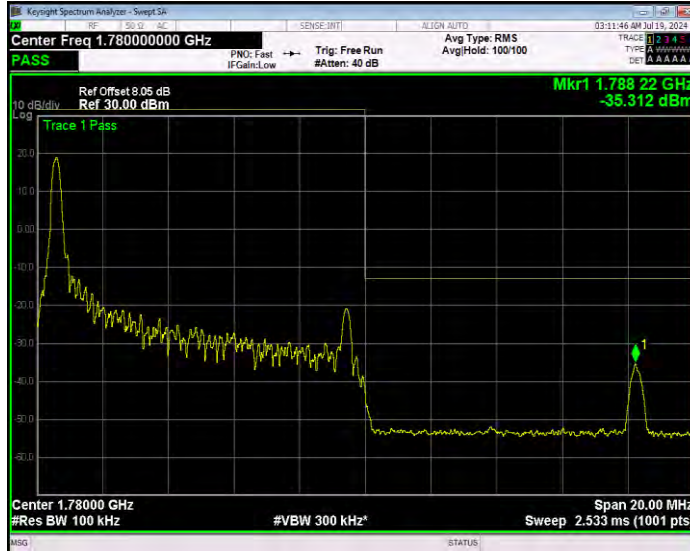

Band66 16QAM BW=10MHz Channel=132622 RB Size=1 Position=#0 Normal