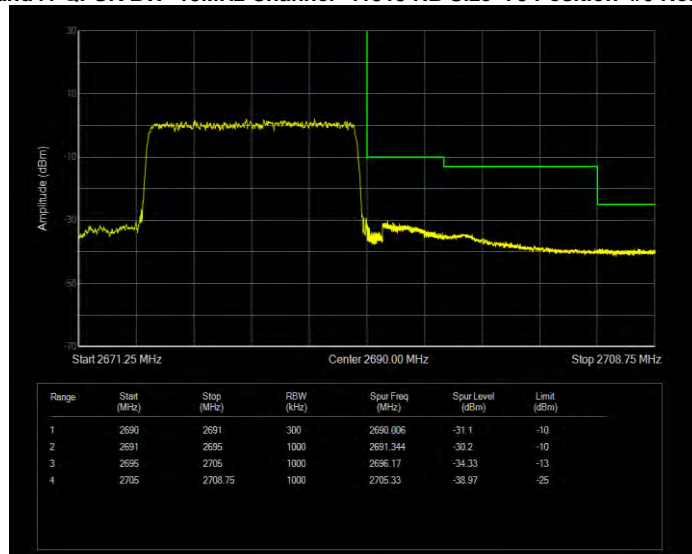

Band41 QPSK BW=15MHz Channel=41515 RB Size=75 Position=#0 Normal