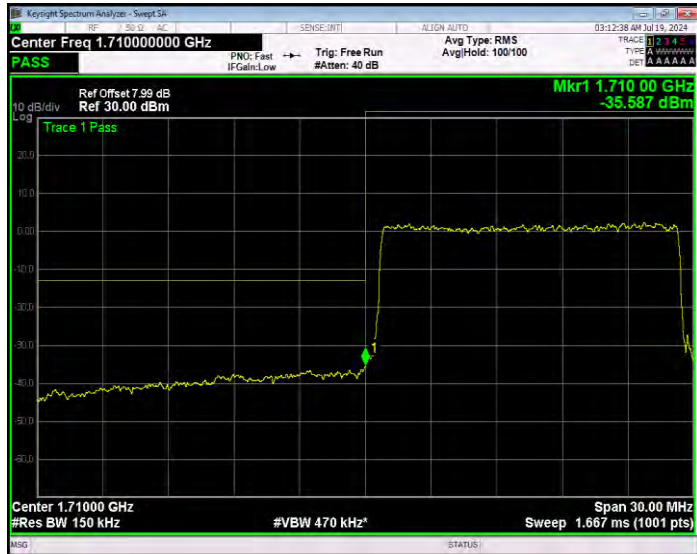

Band66 16QAM BW=15MHz Channel=132047 RB Size=75 Position=#0 Normal