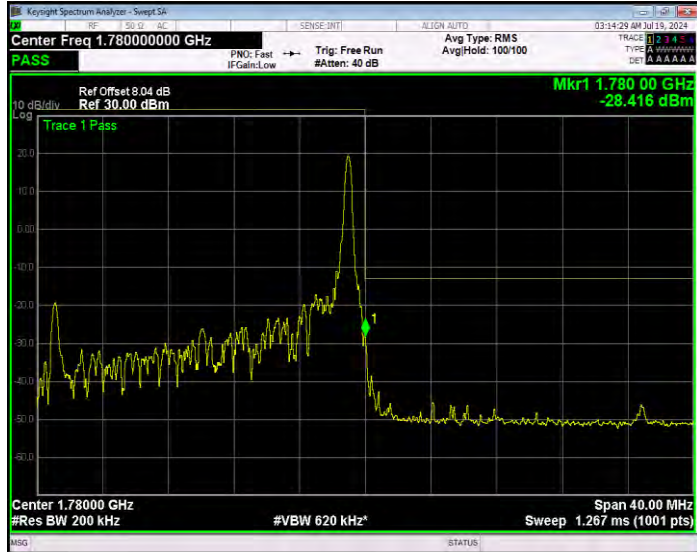

Band66 16QAM BW=20MHz Channel=132572 RB Size=1 Position=#Max Normal