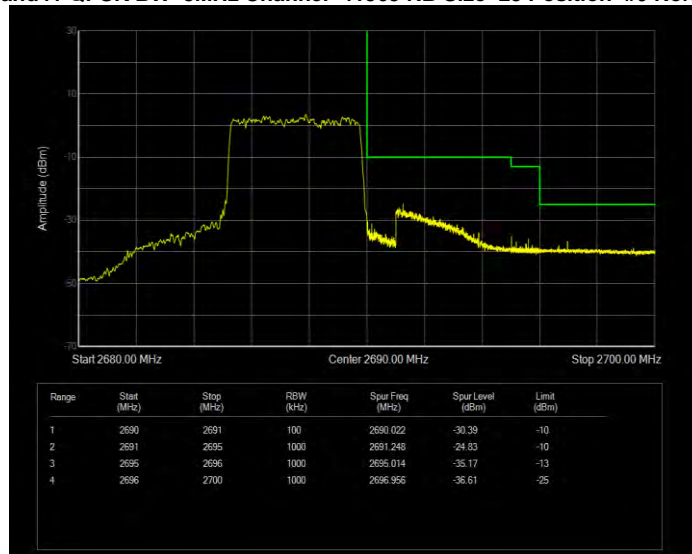

Band41 QPSK BW=5MHz Channel=41565 RB Size=25 Position=#0 Normal