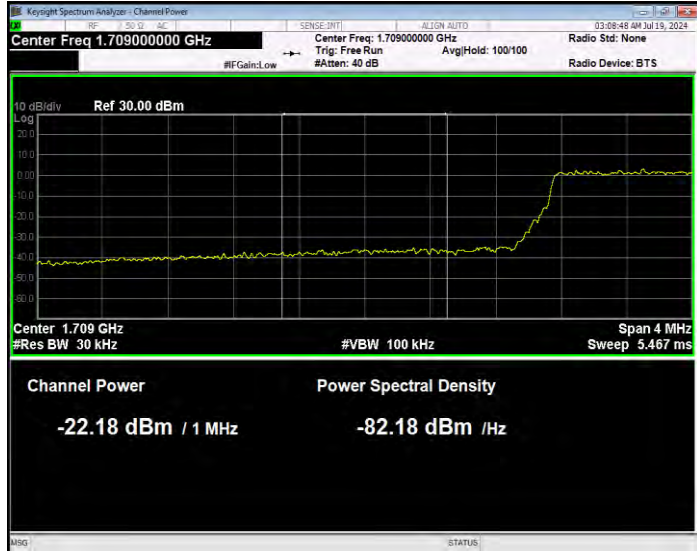

Band66 16QAM BW=3MHz Channel=131987 RB Size=15 Position=#0 Extended