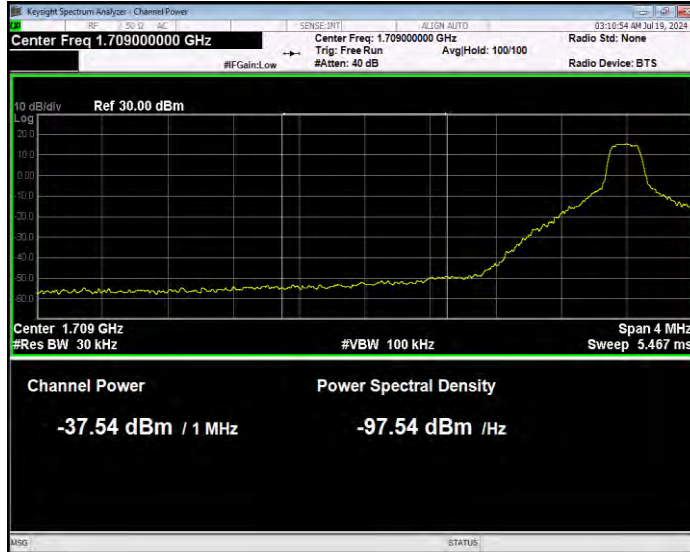

Band66 QPSK BW=10MHz Channel=132022 RB Size=1 Position=#0 Extended