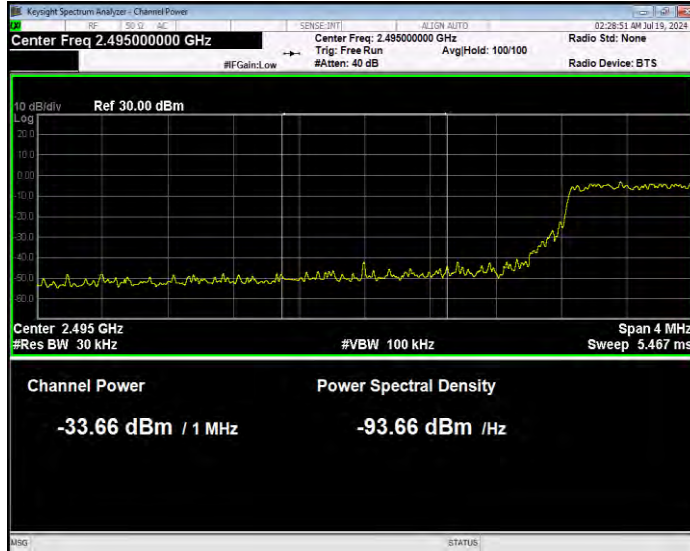

Band41 QPSK BW=5MHz Channel=39675 RB Size=25 Position=#0 Normal

Band41 QPSK BW=5MHz Channel=39675 RB Size=25 Position=#0 Extended