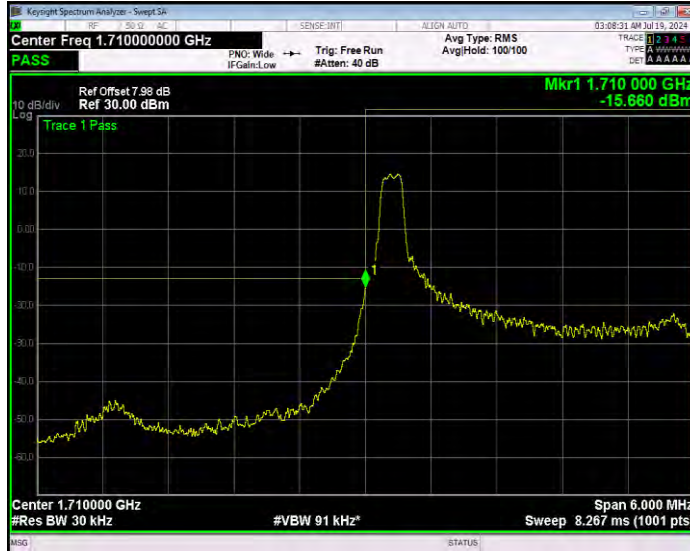

Band66 16QAM BW=3MHz Channel=131987 RB Size=1 Position=#0 Normal