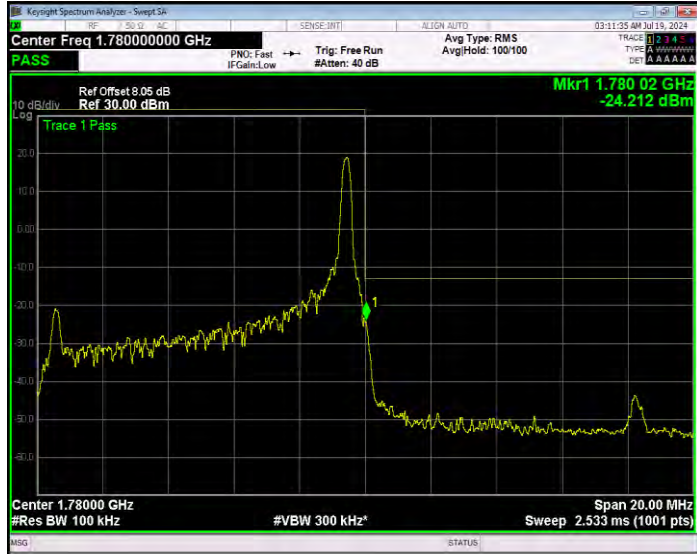

Band66 QPSK BW=10MHz Channel=132622 RB Size=1 Position=#Max Normal