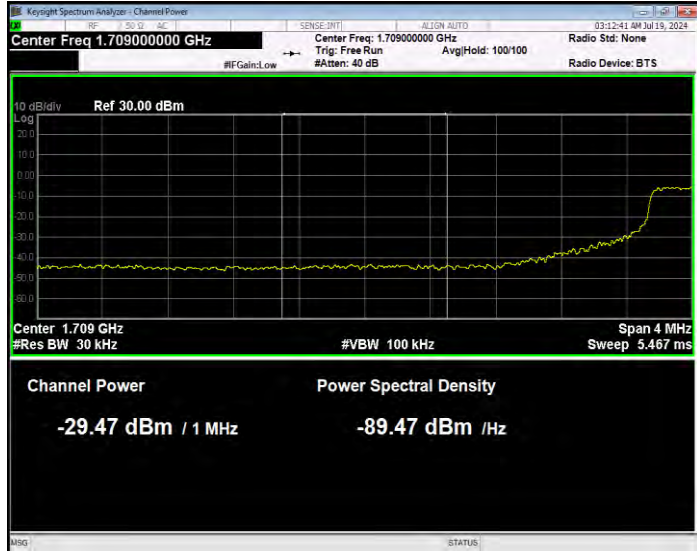

Band66 16QAM BW=15MHz Channel=132047 RB Size=75 Position=#0 Extended