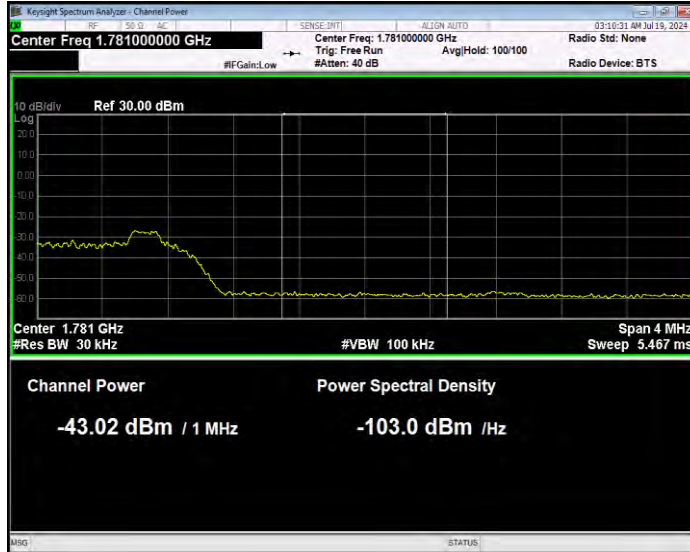

Band66 16QAM BW=5MHz Channel=131997 RB Size=1 Position=#Max Normal

Band66 16QAM BW=5MHz Channel=131997 RB Size=25 Position=#0 Extended

Band66 16QAM BW=5MHz Channel=131997 RB Size=25 Position=#0 Normal

Band66 16QAM BW=5MHz Channel=132647 RB Size=1 Position=#0 Extended