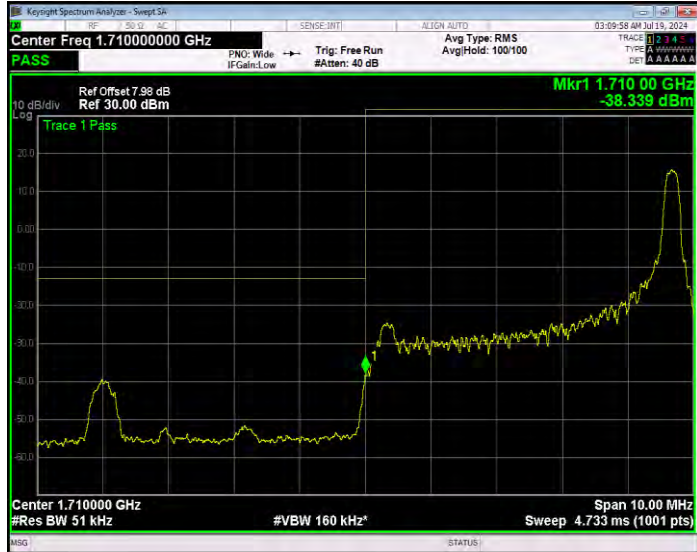

Band66 16QAM BW=5MHz Channel=131997 RB Size=1 Position=#Max Normal