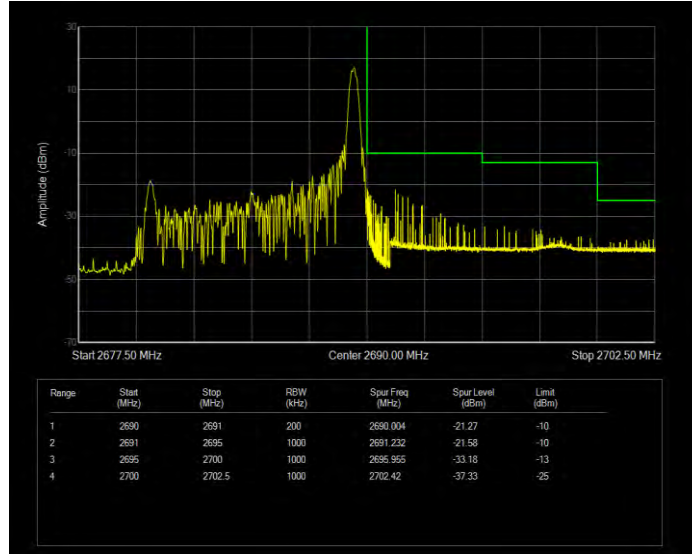

Band41 QPSK BW=10MHz Channel=41540 RB Size=1 Position=#0 Extended

Band41 QPSK BW=10MHz Channel=41540 RB Size=1 Position=#0 Normal

Band41 QPSK BW=10MHz Channel=41540 RB Size=1 Position=#Max Extended

Band41 QPSK BW=10MHz Channel=41540 RB Size=1 Position=#Max Normal