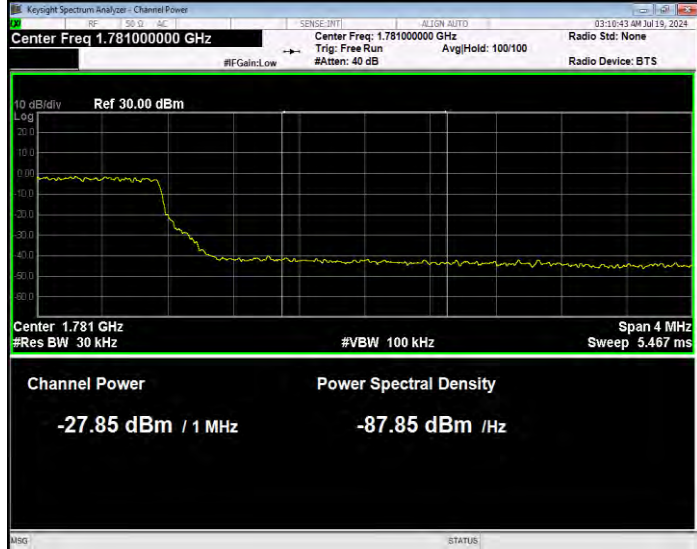

Band66 16QAM BW=5MHz Channel=132647 RB Size=1 Position=#0 Normal

Band66 16QAM BW=5MHz Channel=132647 RB Size=1 Position=#Max Extended

Band66 16QAM BW=5MHz Channel=132647 RB Size=1 Position=#Max Normal

Band66 16QAM BW=5MHz Channel=132647 RB Size=25 Position=#0 Extended