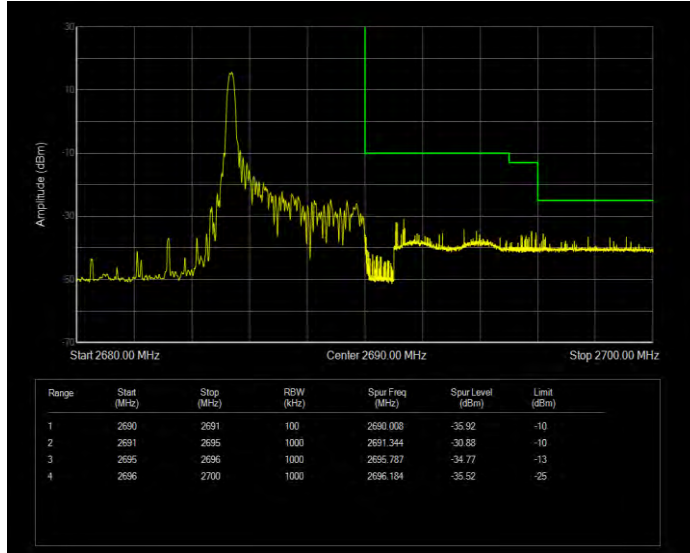

Band41 QPSK BW=5MHz Channel=41565 RB Size=1 Position=#0 Normal