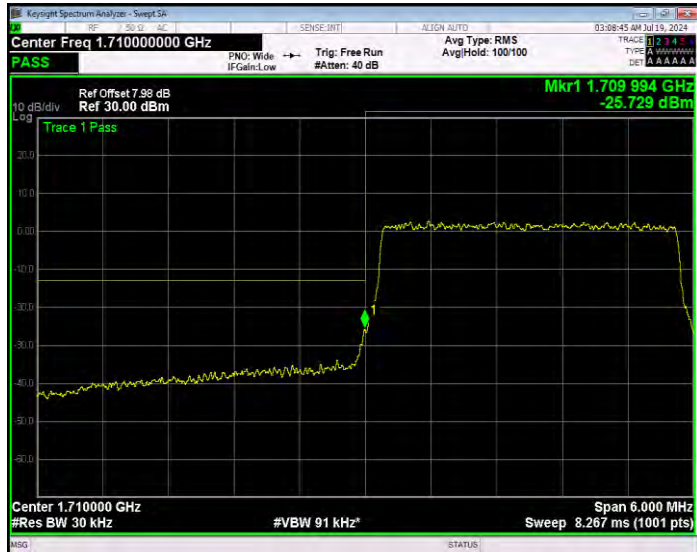

Band66 16QAM BW=3MHz Channel=131987 RB Size=15 Position=#0 Normal