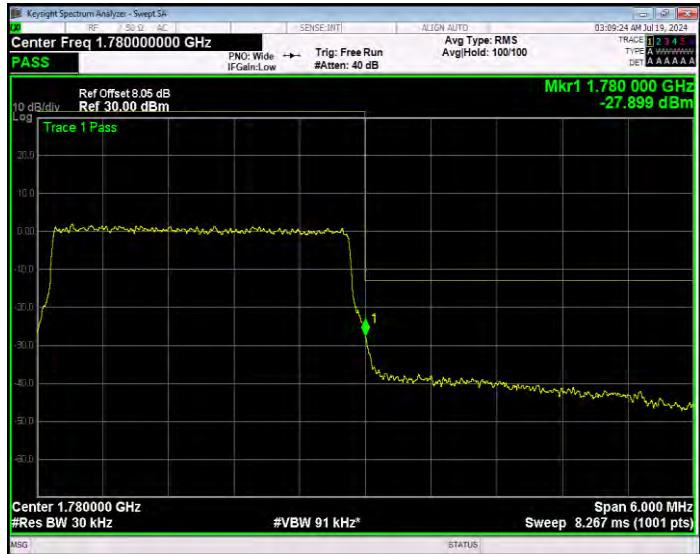

Band66 16QAM BW=3MHz Channel=132657 RB Size=15 Position=#0 Normal