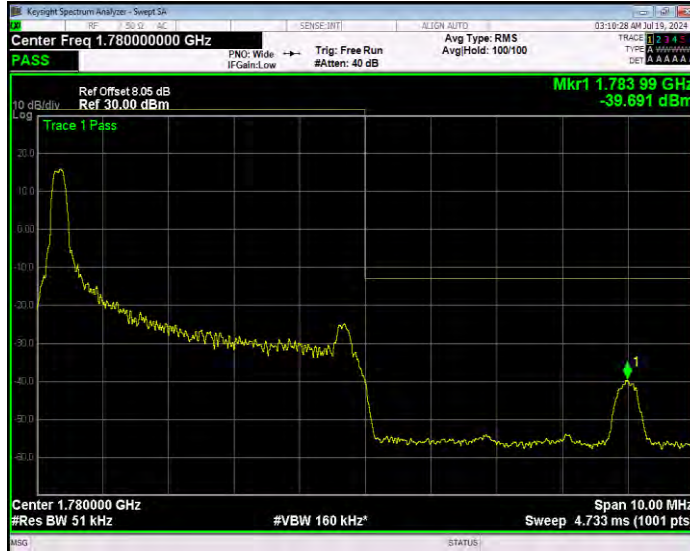

Band66 16QAM BW=5MHz Channel=132647 RB Size=1 Position=#0 Normal