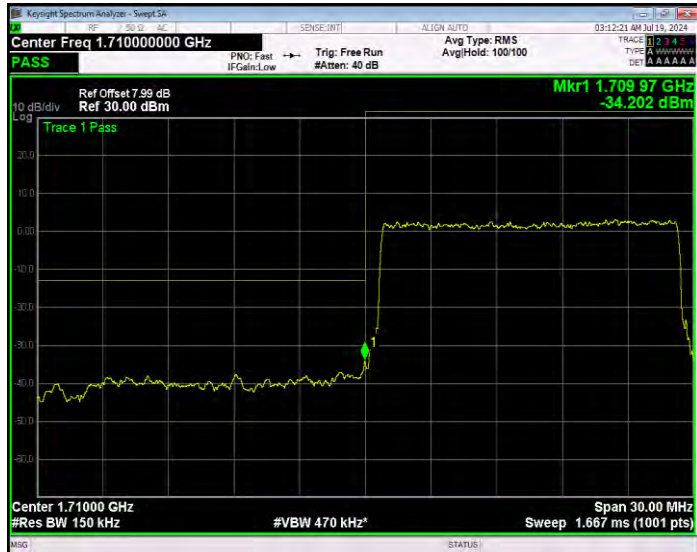

Band66 QPSK BW=15MHz Channel=132047 RB Size=75 Position=#0 Normal