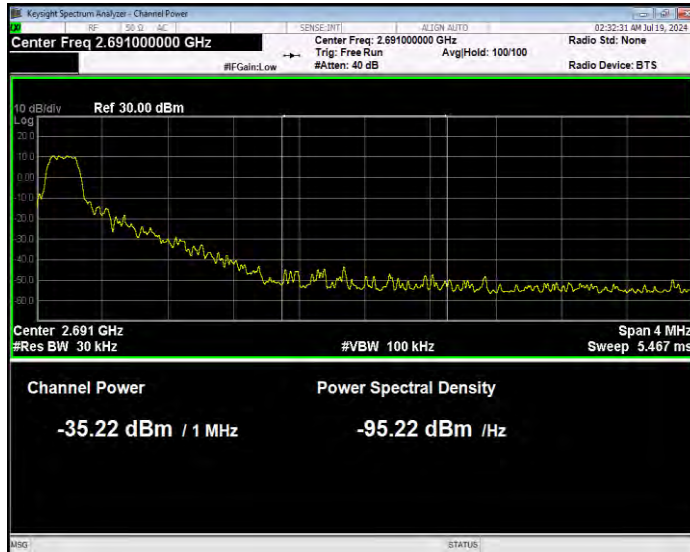

Band41 QPSK BW=15MHz Channel=41515 RB Size=1 Position=#Max Normal

Band41 QPSK BW=15MHz Channel=41515 RB Size=1 Position=#Max Extended