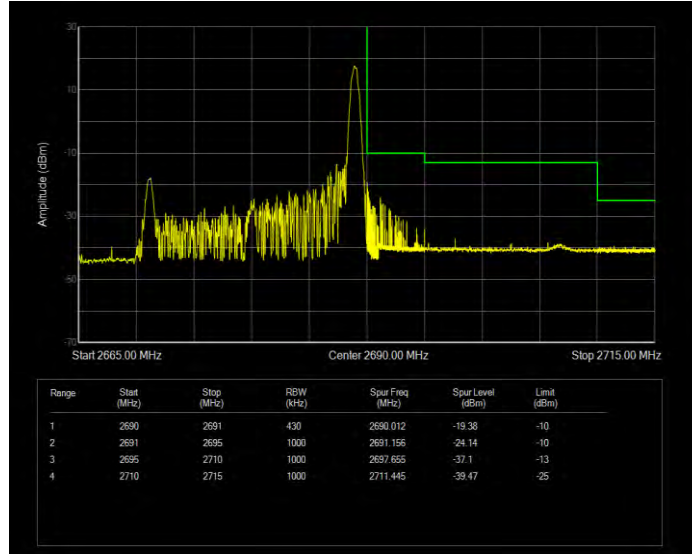

Band41 QPSK BW=20MHz Channel=41490 RB Size=1 Position=#0 Extended

Band41 QPSK BW=20MHz Channel=41490 RB Size=1 Position=#0 Normal

Band41 QPSK BW=20MHz Channel=41490 RB Size=1 Position=#Max Extended

Band41 QPSK BW=20MHz Channel=41490 RB Size=1 Position=#Max Normal