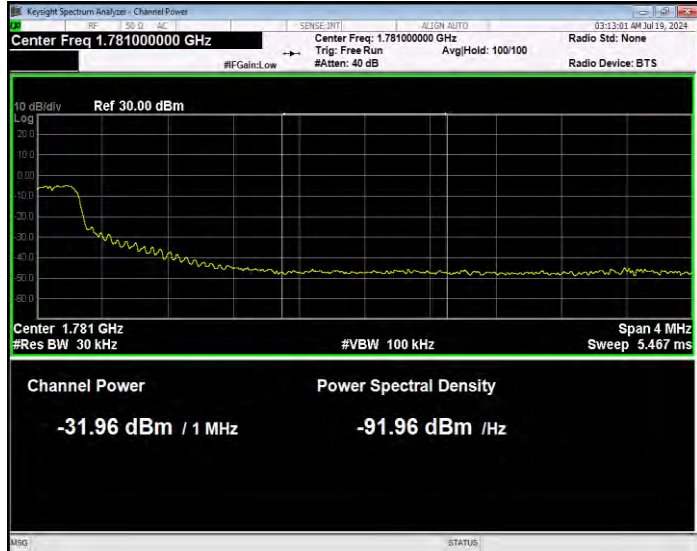

Band66 QPSK BW=15MHz Channel=132597 RB Size=75 Position=#0 Extended