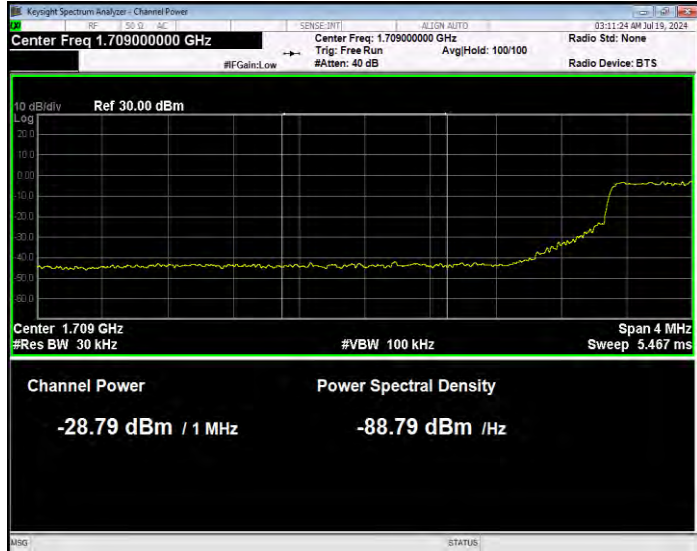

Band66 16QAM BW=10MHz Channel=132022 RB Size=50 Position=#0 Extended