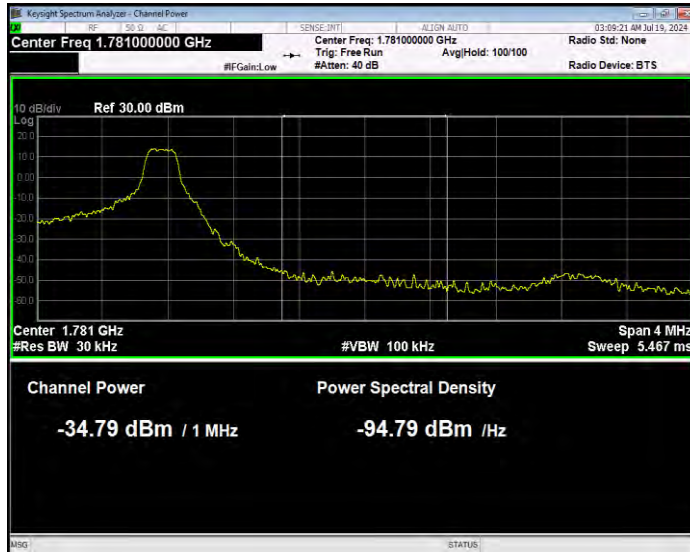

Band66 16QAM BW=3MHz Channel=132657 RB Size=1 Position=#Max Extended