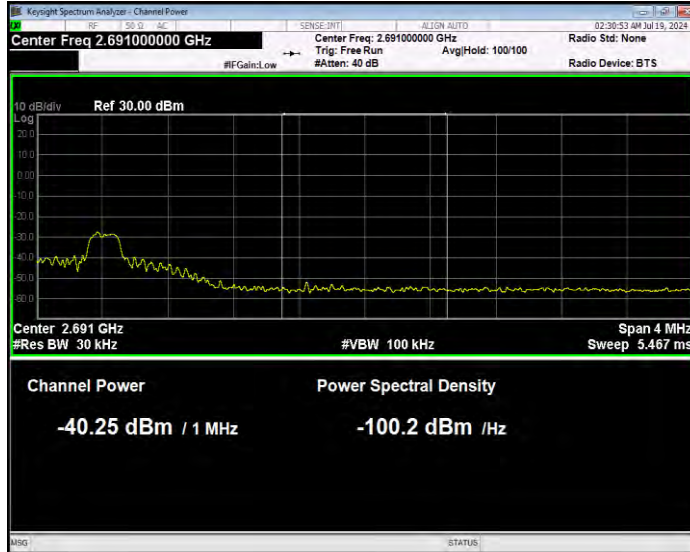

Band41 QPSK BW=10MHz Channel=41540 RB Size=1 Position=#0 Extended

Band41 QPSK BW=10MHz Channel=41540 RB Size=1 Position=#0 Normal

Band41 QPSK BW=10MHz Channel=41540 RB Size=1 Position=#Max Extended

Band41 QPSK BW=10MHz Channel=41540 RB Size=1 Position=#Max Normal