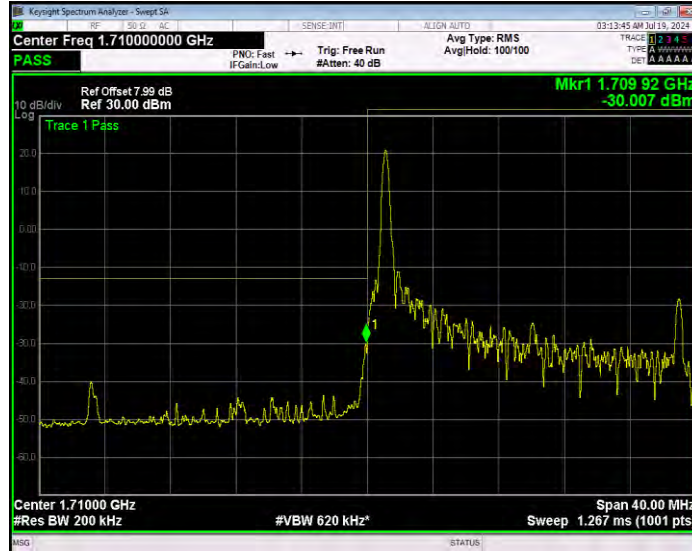

Band66 16QAM BW=20MHz Channel=132072 RB Size=1 Position=#0 Normal