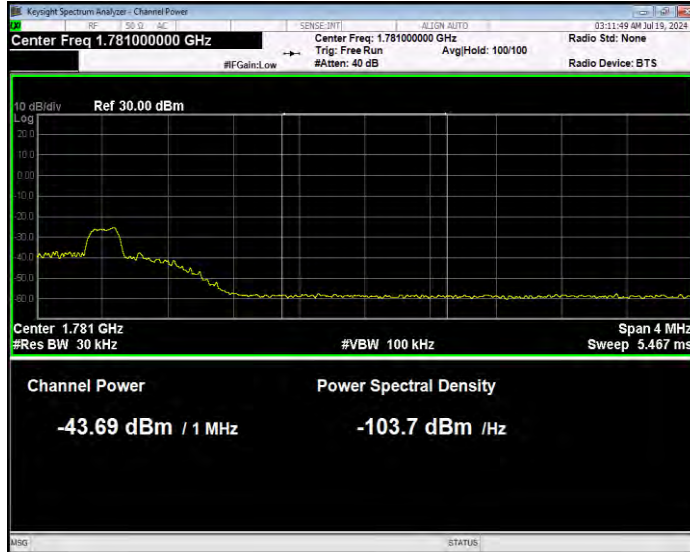

Band66 16QAM BW=10MHz Channel=132622 RB Size=1 Position=#0 Extended