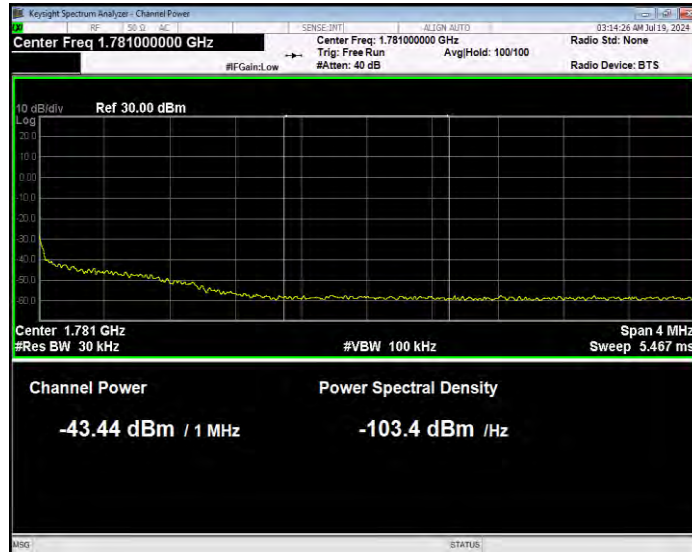

Band66 16QAM BW=20MHz Channel=132572 RB Size=1 Position=#0 Extended