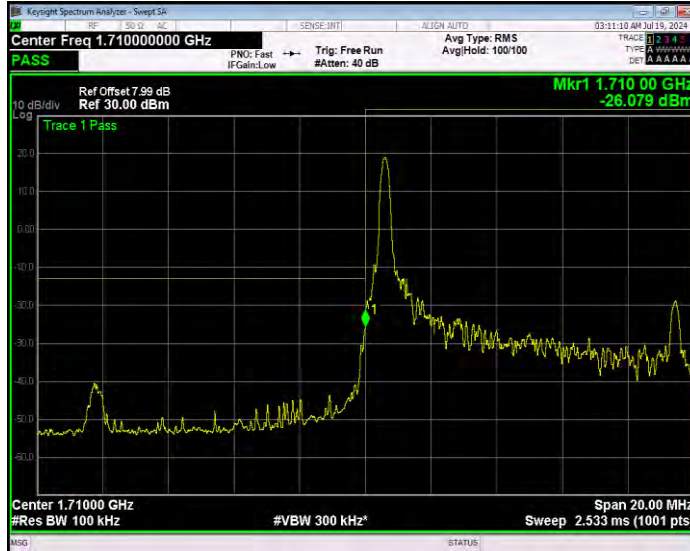

Band66 16QAM BW=10MHz Channel=132022 RB Size=1 Position=#0 Normal