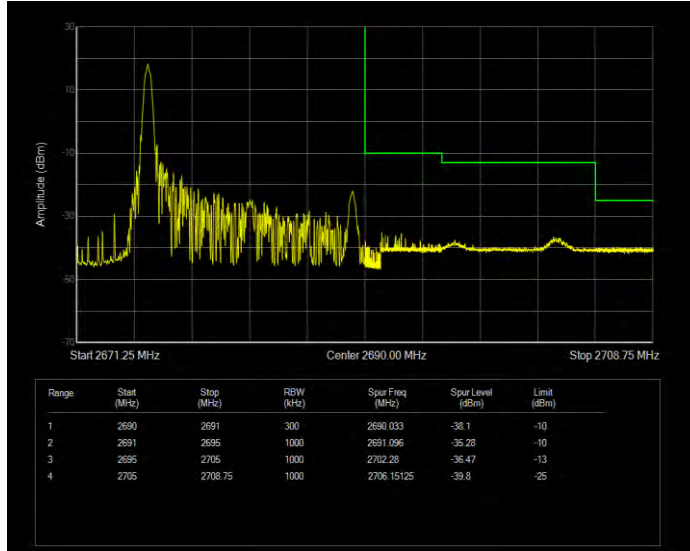

Band41 QPSK BW=15MHz Channel=41515 RB Size=1 Position=#0 Normal