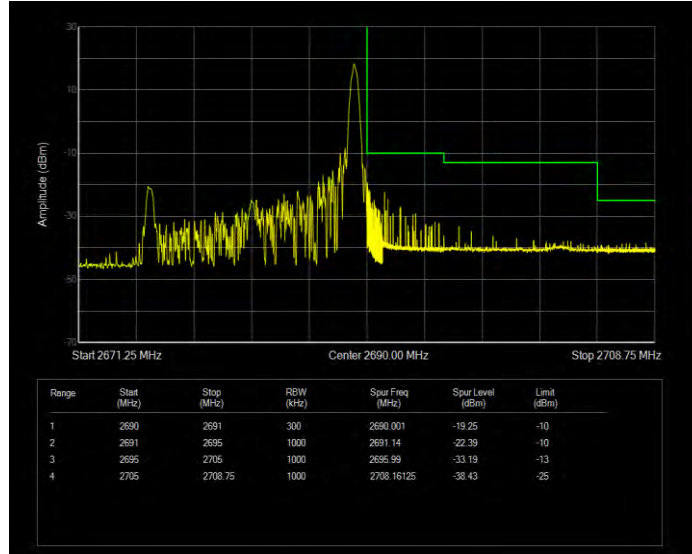

Band41 QPSK BW=15MHz Channel=41515 RB Size=1 Position=#0 Extended

Band41 QPSK BW=15MHz Channel=41515 RB Size=1 Position=#0 Normal

Band41 QPSK BW=15MHz Channel=41515 RB Size=1 Position=#Max Extended

Band41 QPSK BW=15MHz Channel=41515 RB Size=1 Position=#Max Normal