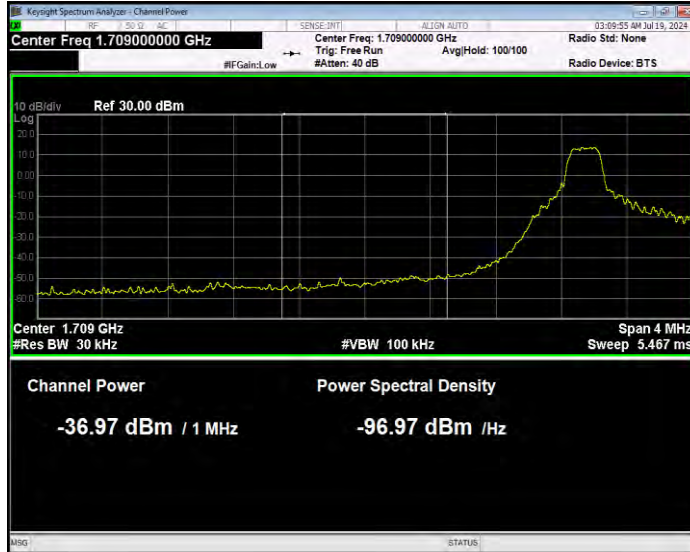

Band66 16QAM BW=5MHz Channel=131997 RB Size=1 Position=#0 Extended