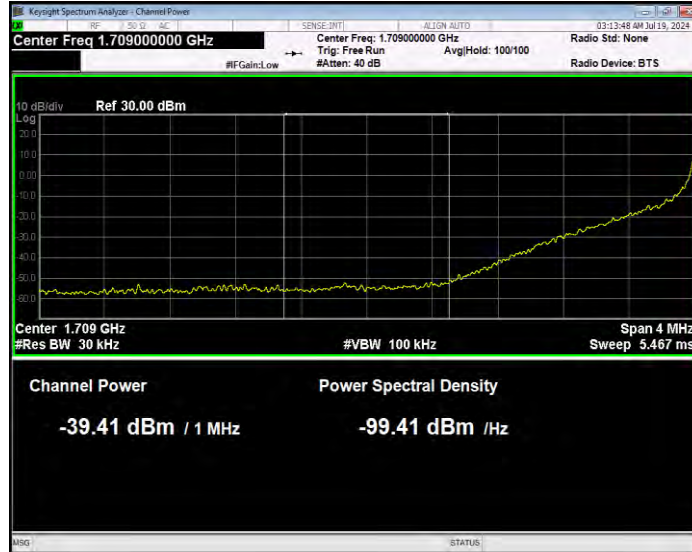

Band66 16QAM BW=20MHz Channel=132072 RB Size=1 Position=#0 Extended