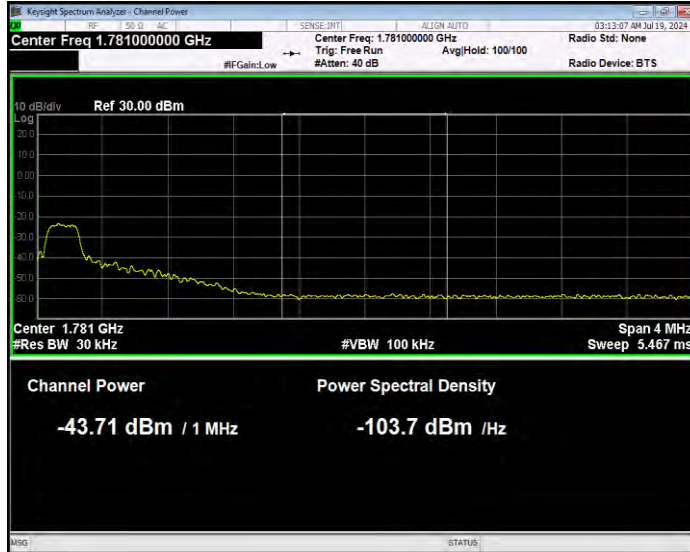

Band66 16QAM BW=15MHz Channel=132597 RB Size=1 Position=#0 Extended