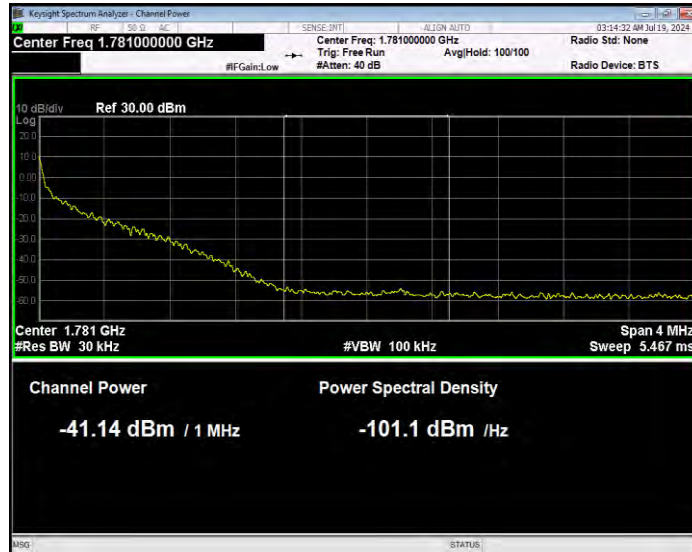

Band66 16QAM BW=20MHz Channel=132572 RB Size=1 Position=#Max Extended