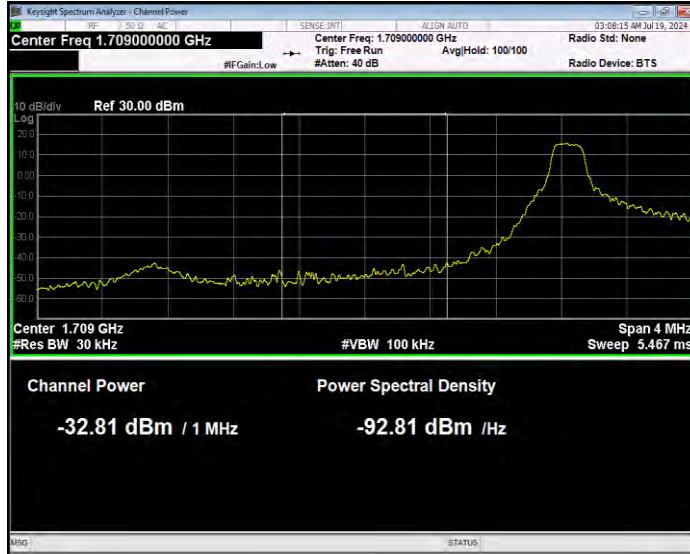

Band66 QPSK BW=3MHz Channel=131987 RB Size=1 Position=#0 Extended