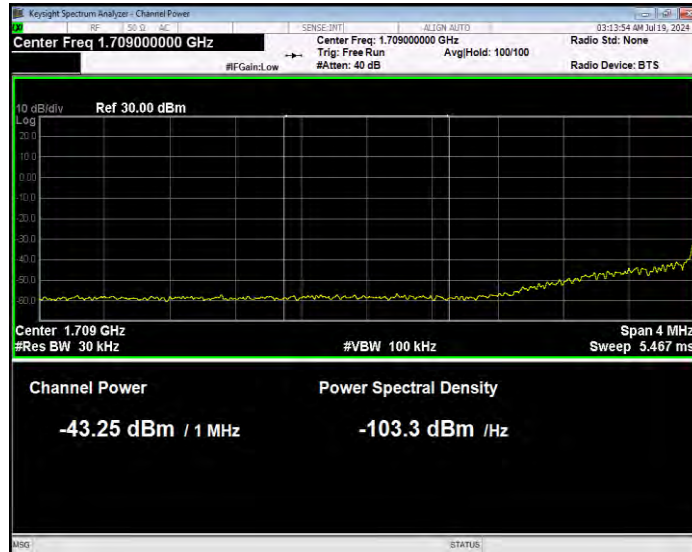

Band66 16QAM BW=20MHz Channel=132072 RB Size=1 Position=#Max Extended