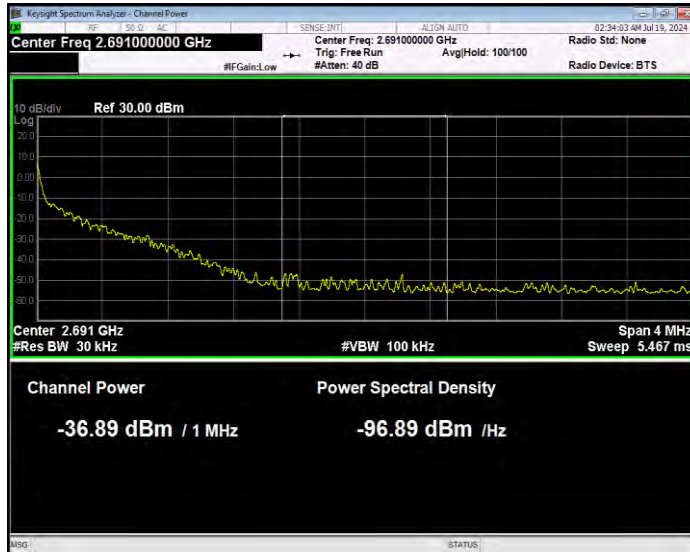

Band41 QPSK BW=20MHz Channel=41490 RB Size=1 Position=#Max Normal

Band41 QPSK BW=20MHz Channel=41490 RB Size=1 Position=#Max Extended