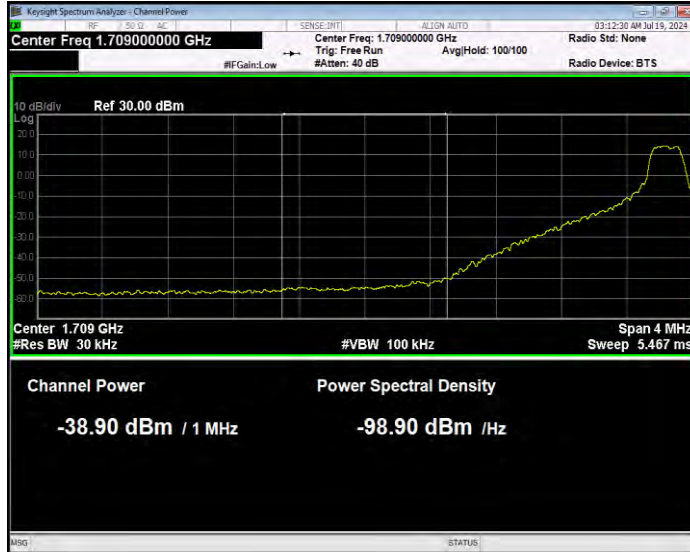

Band66 16QAM BW=15MHz Channel=132047 RB Size=1 Position=#0 Extended