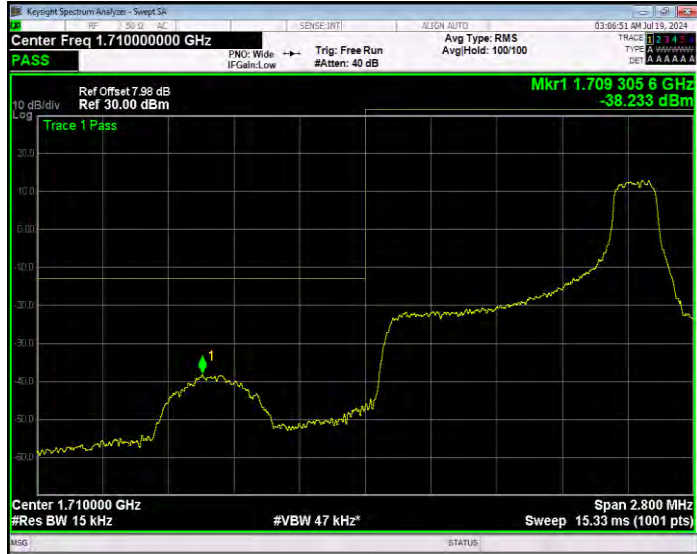

Band66 QPSK BW=1.4MHz Channel=131979 RB Size=1 Position=#Max Normal