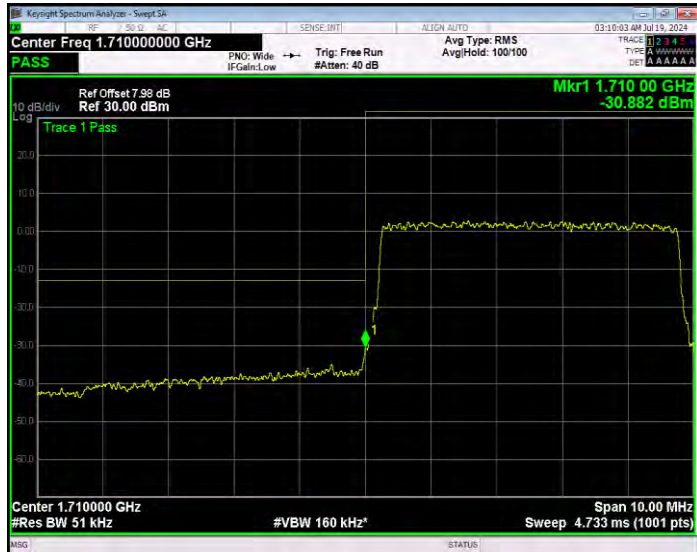

Band66 16QAM BW=5MHz Channel=131997 RB Size=25 Position=#0 Normal