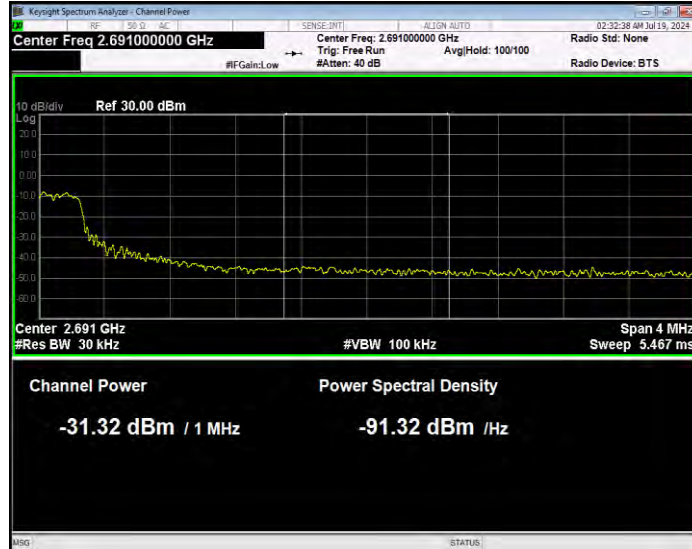

Band41 QPSK BW=15MHz Channel=41515 RB Size=75 Position=#0 Normal

Band41 QPSK BW=15MHz Channel=41515 RB Size=75 Position=#0 Extended