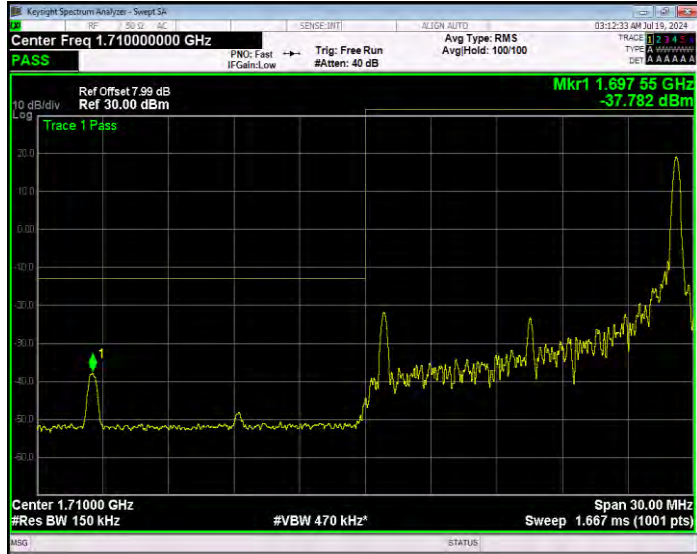

Band66 16QAM BW=15MHz Channel=132047 RB Size=1 Position=#Max Normal