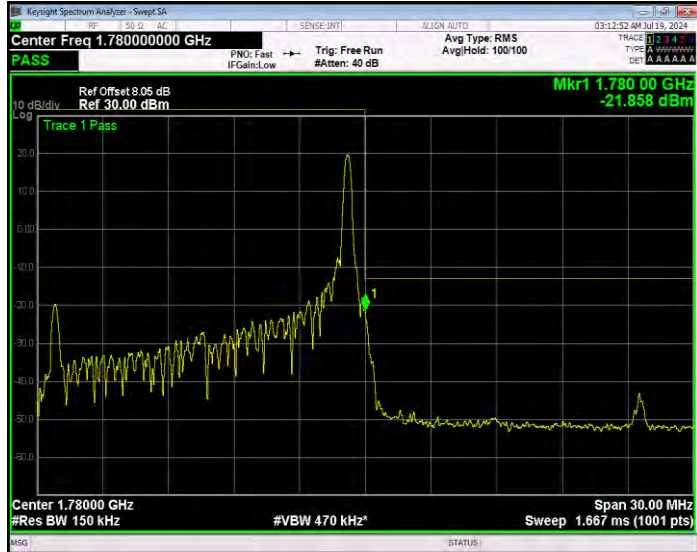

Band66 QPSK BW=15MHz Channel=132597 RB Size=1 Position=#Max Normal