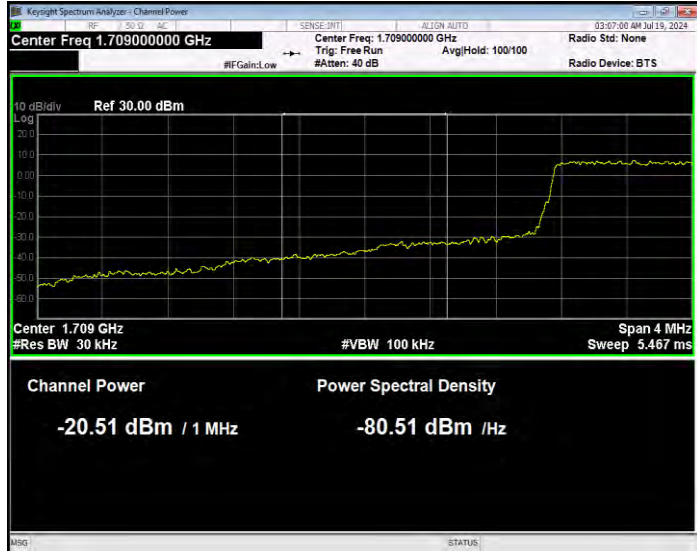

Band66 QPSK BW=1.4MHz Channel=131979 RB Size=6 Position=#0 Extended