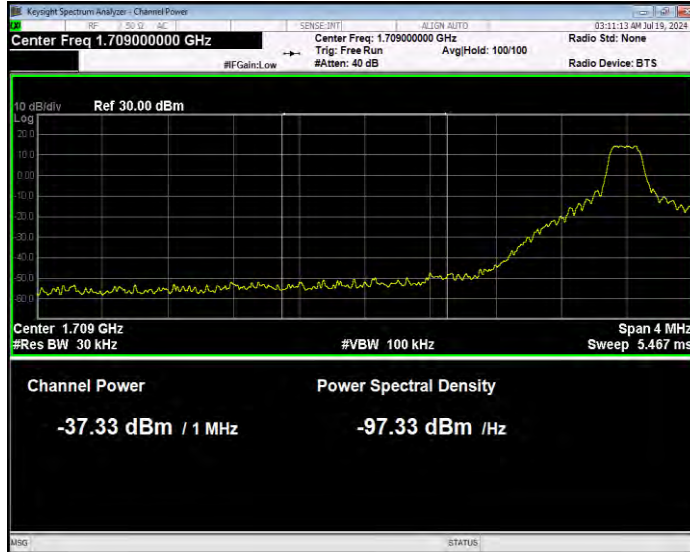

Band66 16QAM BW=10MHz Channel=132022 RB Size=1 Position=#0 Extended