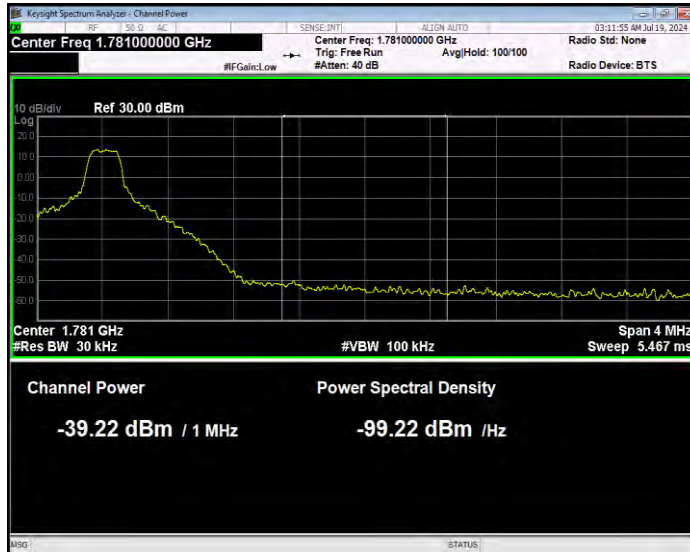

Band66 16QAM BW=10MHz Channel=132622 RB Size=1 Position=#Max Extended