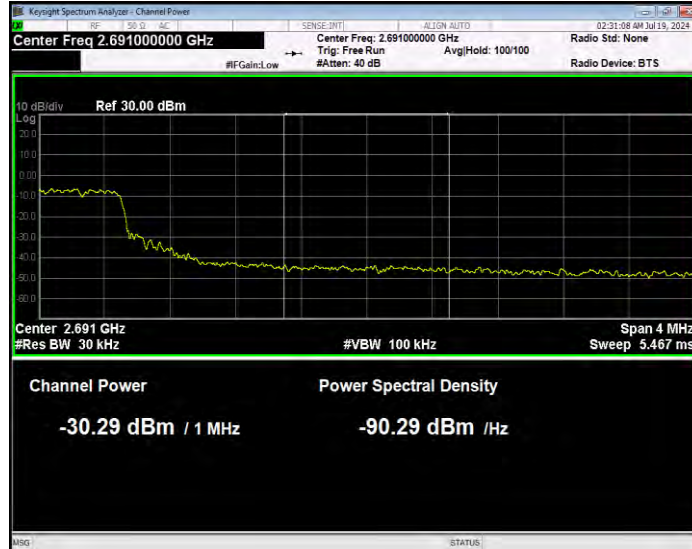

Band41 QPSK BW=10MHz Channel=41540 RB Size=50 Position=#0 Normal

Band41 QPSK BW=10MHz Channel=41540 RB Size=50 Position=#0 Extended