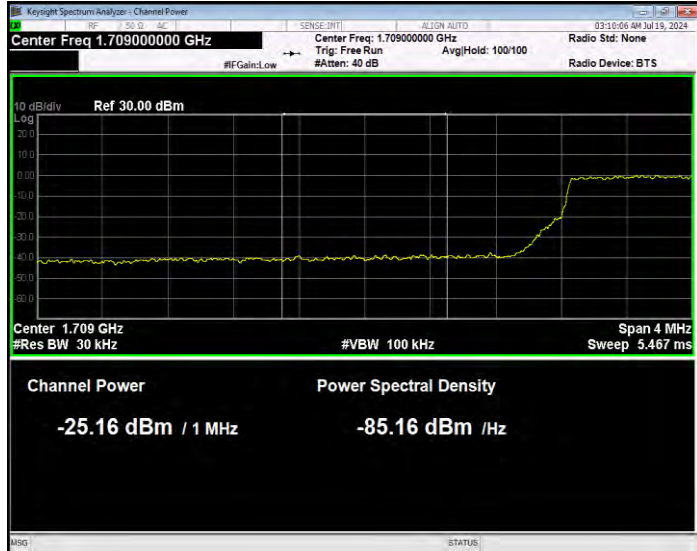

Band66 16QAM BW=5MHz Channel=131997 RB Size=25 Position=#0 Extended