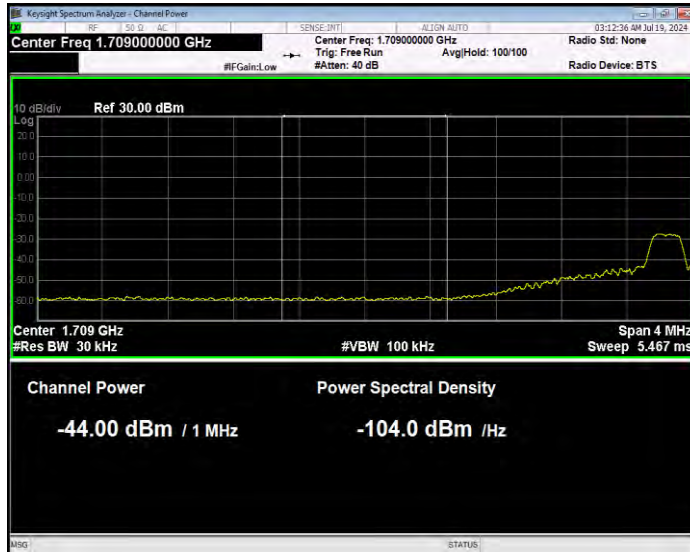

Band66 16QAM BW=15MHz Channel=132047 RB Size=1 Position=#Max Extended