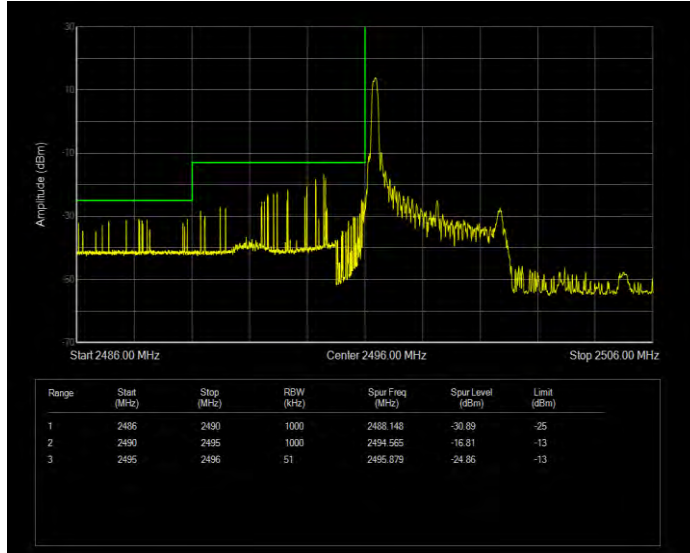

Band41 QPSK BW=20MHz Channel=41490 RB Size=100 Position=#0 Extended

Band41 QPSK BW=20MHz Channel=41490 RB Size=100 Position=#0 Normal

Band41 QPSK BW=5MHz Channel=39675 RB Size=1 Position=#0 Extended

Band41 QPSK BW=5MHz Channel=39675 RB Size=1 Position=#0 Normal