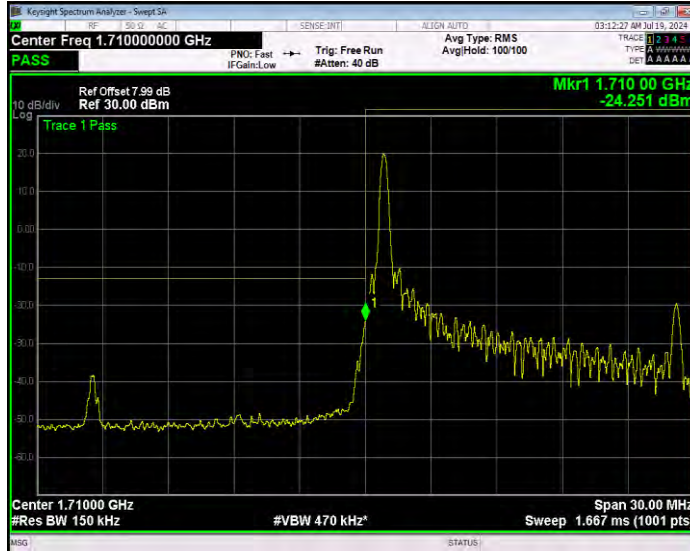

Band66 16QAM BW=15MHz Channel=132047 RB Size=1 Position=#0 Normal