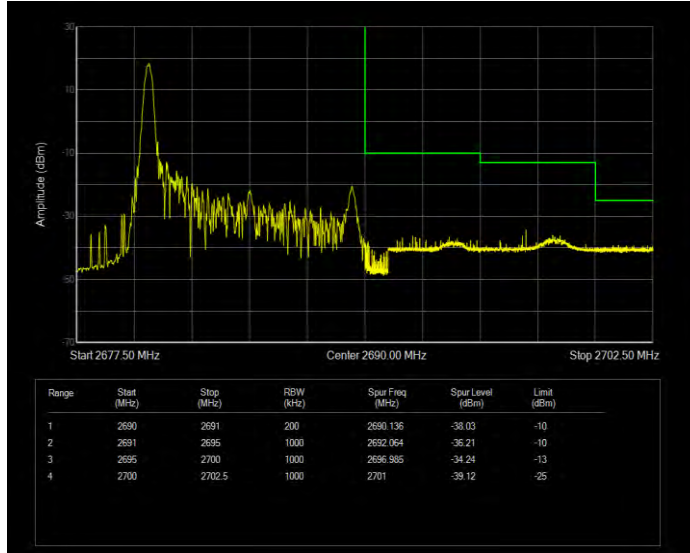

Band41 QPSK BW=10MHz Channel=41540 RB Size=1 Position=#0 Extended

Band41 QPSK BW=10MHz Channel=41540 RB Size=1 Position=#0 Normal

Band41 QPSK BW=10MHz Channel=41540 RB Size=1 Position=#Max Extended

Band41 QPSK BW=10MHz Channel=41540 RB Size=1 Position=#Max Normal