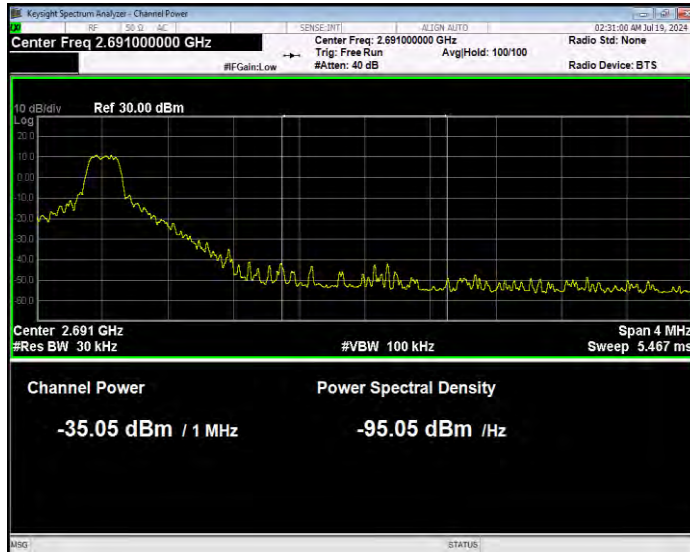

Band41 QPSK BW=10MHz Channel=41540 RB Size=1 Position=#0 Extended

Band41 QPSK BW=10MHz Channel=41540 RB Size=1 Position=#0 Normal

Band41 QPSK BW=10MHz Channel=41540 RB Size=1 Position=#Max Extended

Band41 QPSK BW=10MHz Channel=41540 RB Size=1 Position=#Max Normal