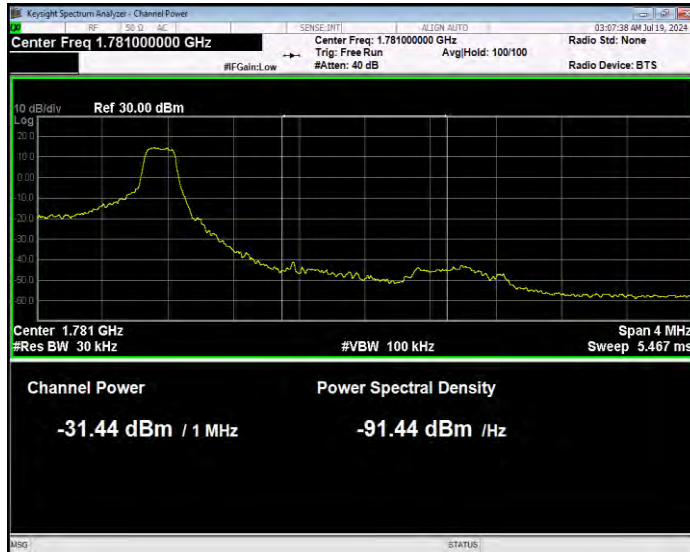

Band66 QPSK BW=1.4MHz Channel=132665 RB Size=1 Position=#Max Extended