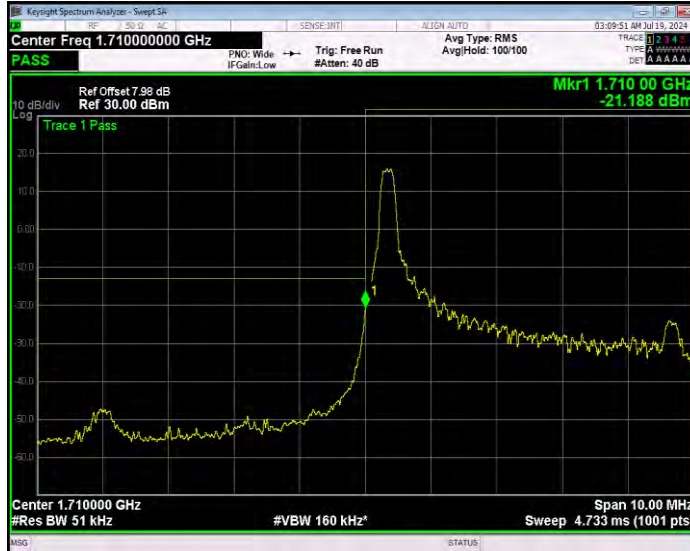

Band66 16QAM BW=5MHz Channel=131997 RB Size=1 Position=#0 Normal