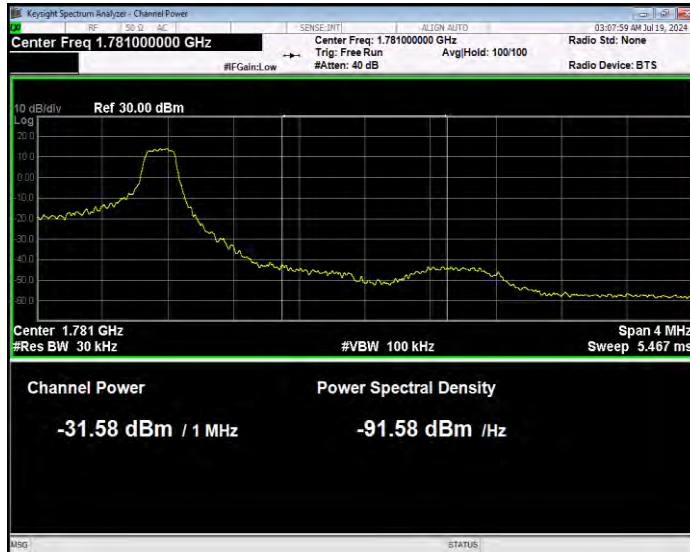

Band66 16QAM BW=1.4MHz Channel=132665 RB Size=1 Position=#Max Extended