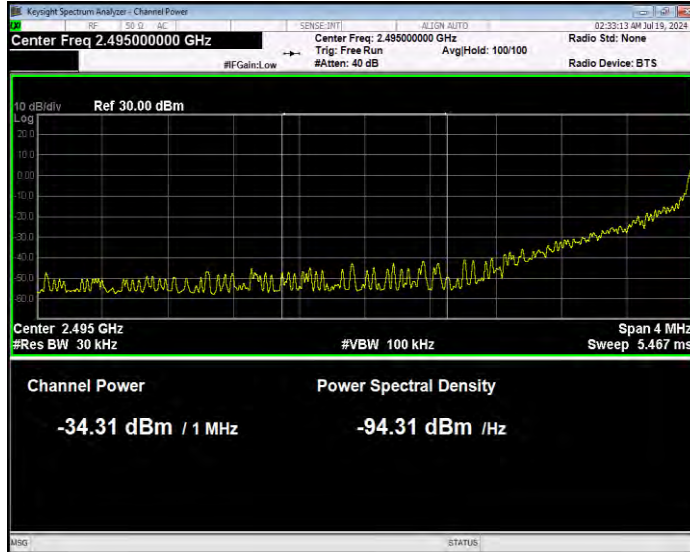

Band41 QPSK BW=20MHz Channel=39750 RB Size=1 Position=#0 Extended