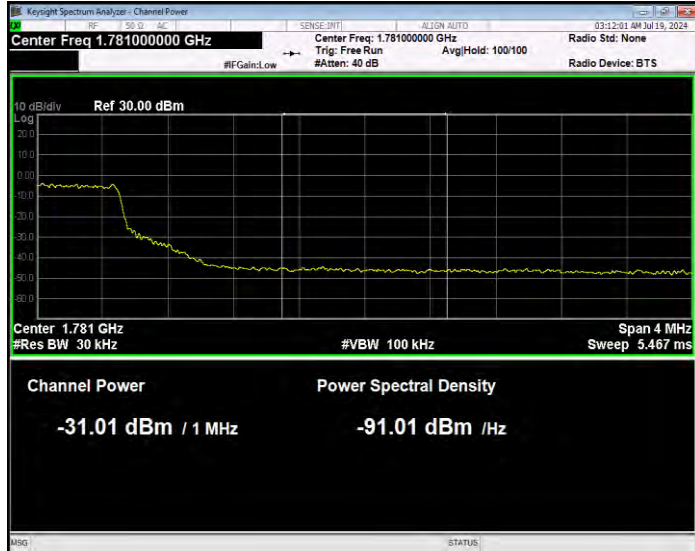

Band66 16QAM BW=10MHz Channel=132622 RB Size=50 Position=#0 Extended