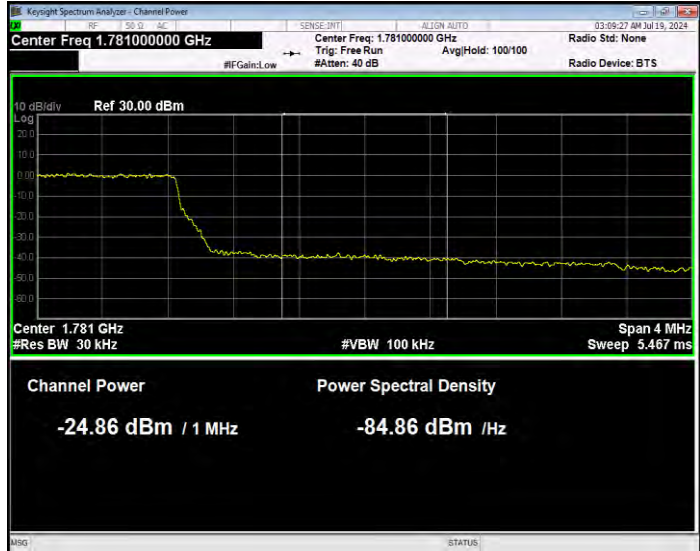

Band66 16QAM BW=3MHz Channel=132657 RB Size=15 Position=#0 Extended