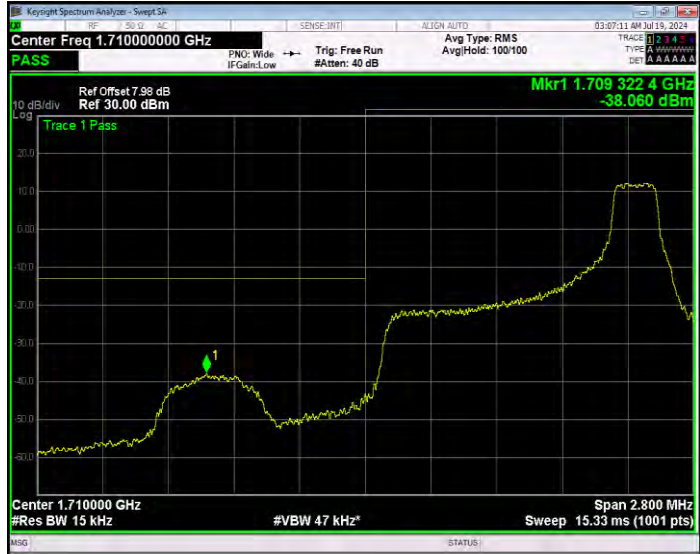

Band66 16QAM BW=1.4MHz Channel=131979 RB Size=1 Position=#Max Normal