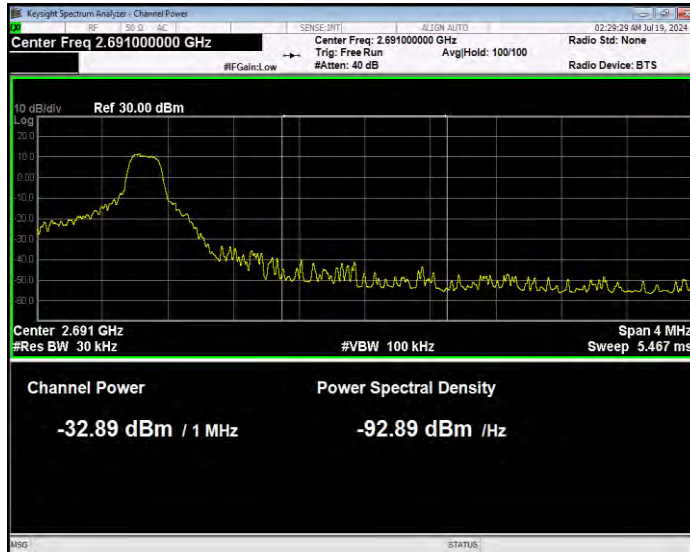

Band41 QPSK BW=5MHz Channel=41565 RB Size=1 Position=#Max Normal

Band41 QPSK BW=5MHz Channel=41565 RB Size=1 Position=#Max Extended