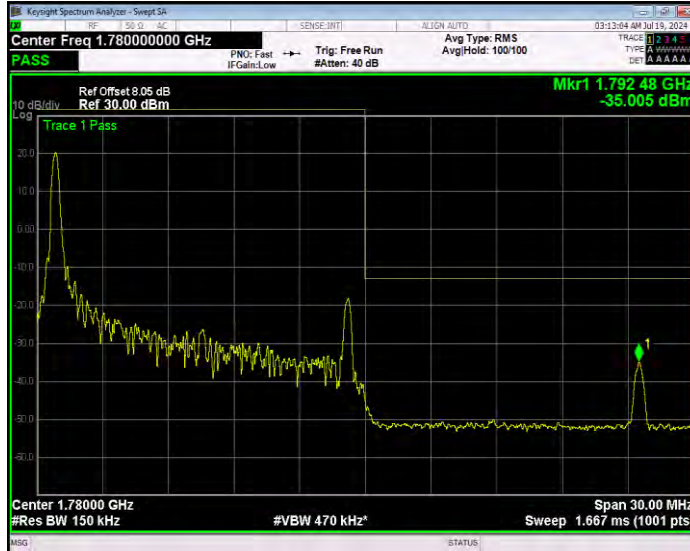

Band66 16QAM BW=15MHz Channel=132597 RB Size=1 Position=#0 Normal