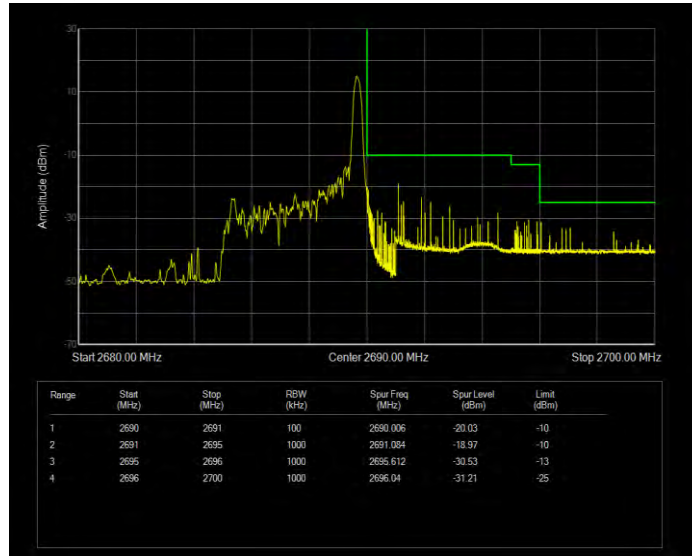

Band41 QPSK BW=5MHz Channel=41565 RB Size=1 Position=#0 Extended

Band41 QPSK BW=5MHz Channel=41565 RB Size=1 Position=#0 Normal

Band41 QPSK BW=5MHz Channel=41565 RB Size=1 Position=#Max Extended

Band41 QPSK BW=5MHz Channel=41565 RB Size=1 Position=#Max Normal