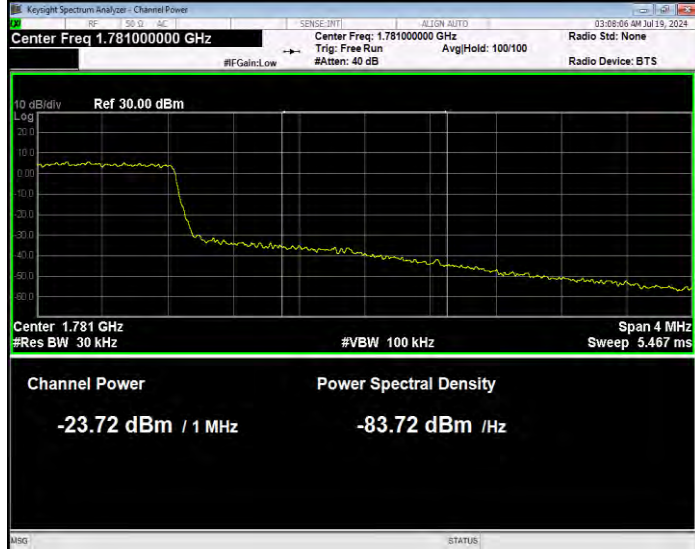

Band66 16QAM BW=1.4MHz Channel=132665 RB Size=6 Position=#0 Extended