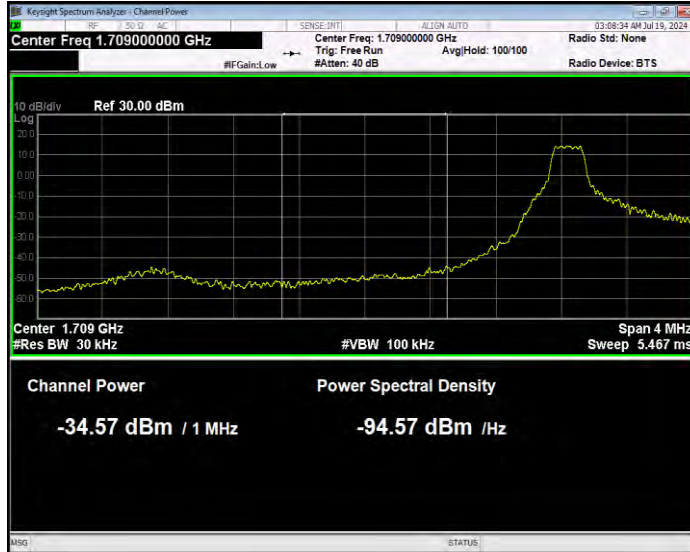

Band66 16QAM BW=3MHz Channel=131987 RB Size=1 Position=#0 Extended