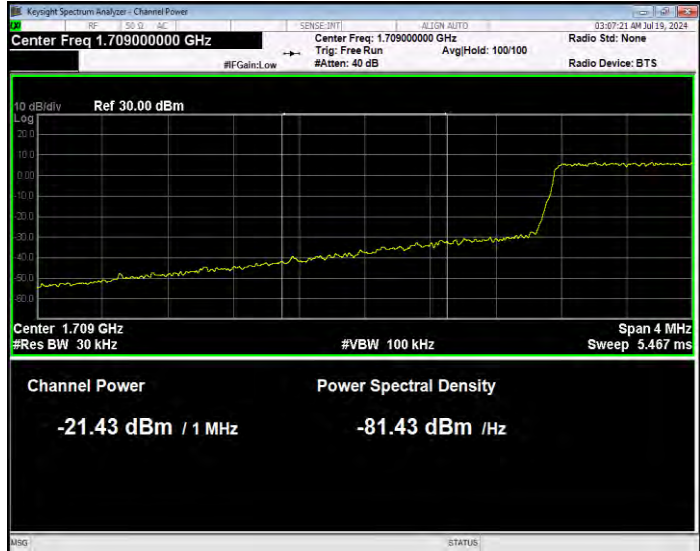

Band66 16QAM BW=1.4MHz Channel=131979 RB Size=6 Position=#0 Extended