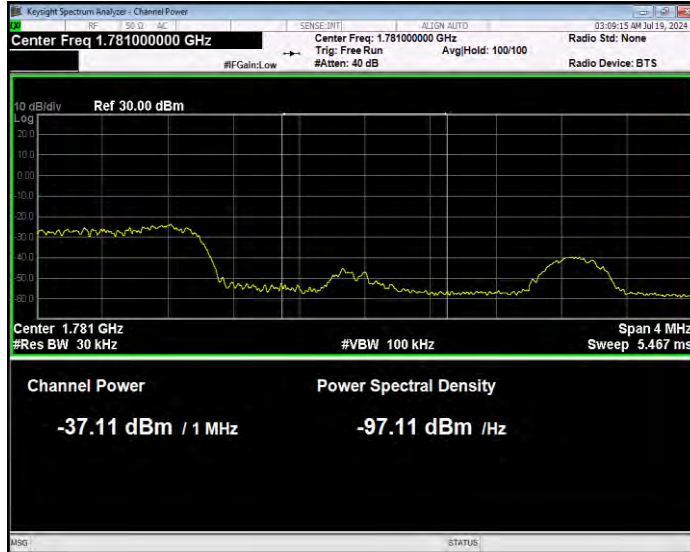

Band66 16QAM BW=3MHz Channel=132657 RB Size=1 Position=#0 Extended