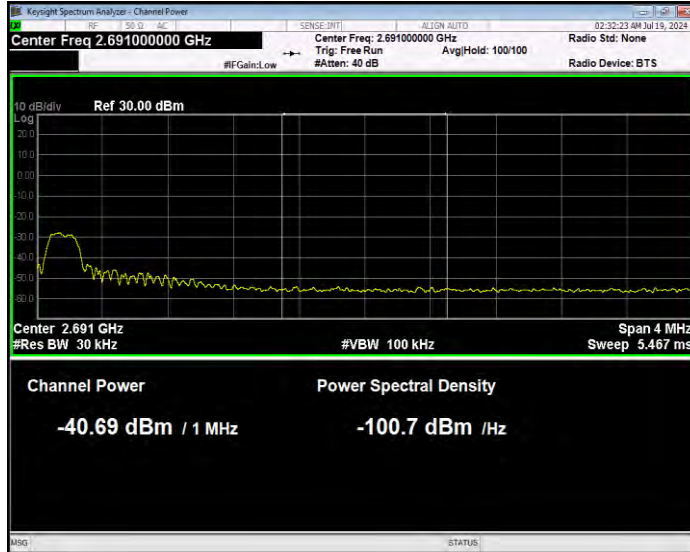

Band41 QPSK BW=15MHz Channel=41515 RB Size=1 Position=#0 Extended