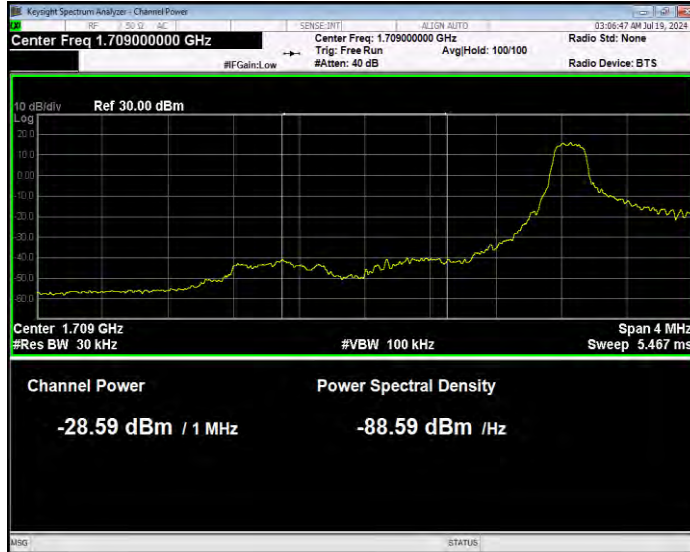

Band66 QPSK BW=1.4MHz Channel=131979 RB Size=1 Position=#0 Extended