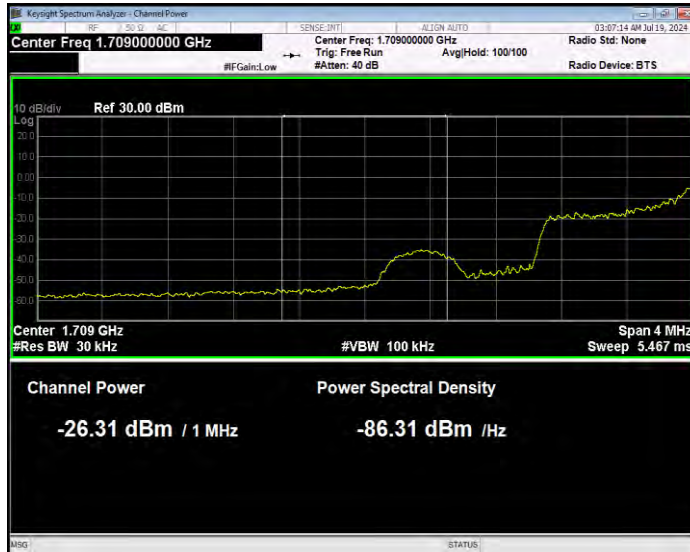

Band66 16QAM BW=1.4MHz Channel=131979 RB Size=1 Position=#Max Extended