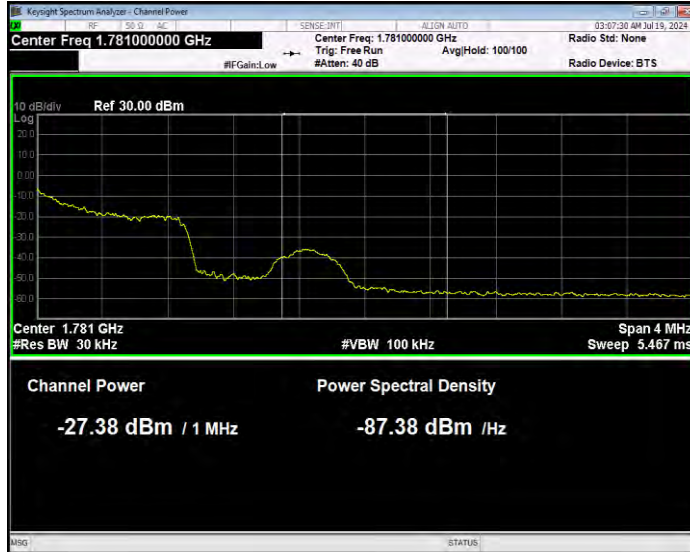

Band66 QPSK BW=1.4MHz Channel=131979 RB Size=1 Position=#Max Normal

Band66 QPSK BW=1.4MHz Channel=131979 RB Size=6 Position=#0 Extended

Band66 QPSK BW=1.4MHz Channel=131979 RB Size=6 Position=#0 Normal

Band66 QPSK BW=1.4MHz Channel=132665 RB Size=1 Position=#0 Extended