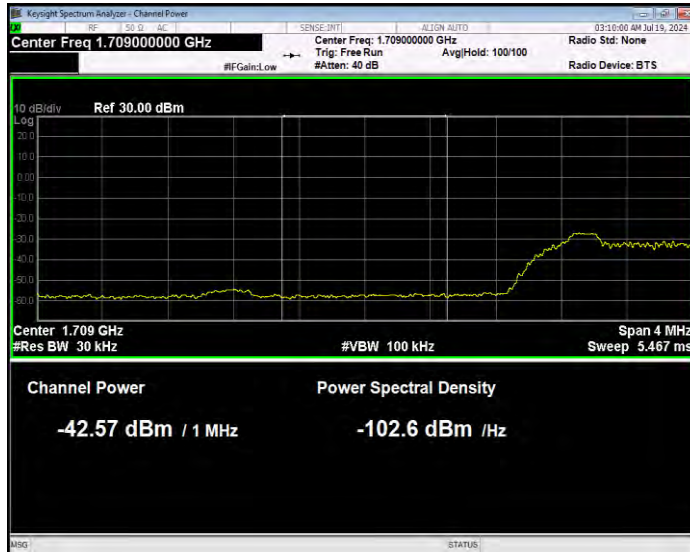

Band66 16QAM BW=3MHz Channel=132657 RB Size=15 Position=#0 Normal

Band66 16QAM BW=5MHz Channel=131997 RB Size=1 Position=#0 Extended

Band66 16QAM BW=5MHz Channel=131997 RB Size=1 Position=#0 Normal

Band66 16QAM BW=5MHz Channel=131997 RB Size=1 Position=#Max Extended