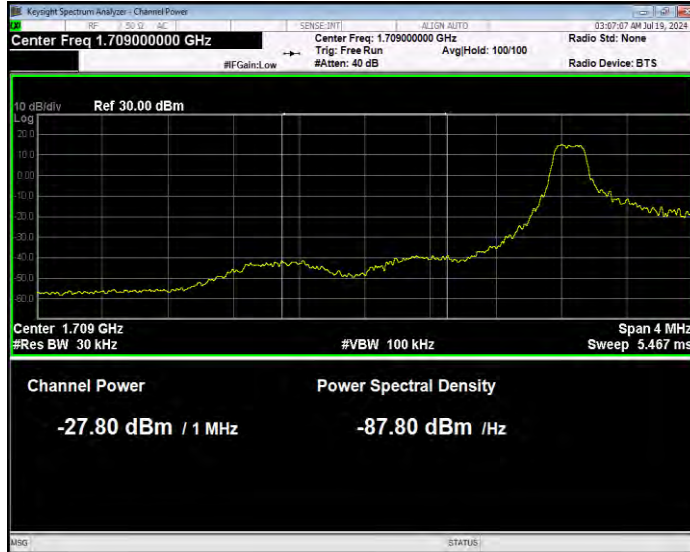

Band66 16QAM BW=1.4MHz Channel=131979 RB Size=1 Position=#0 Extended