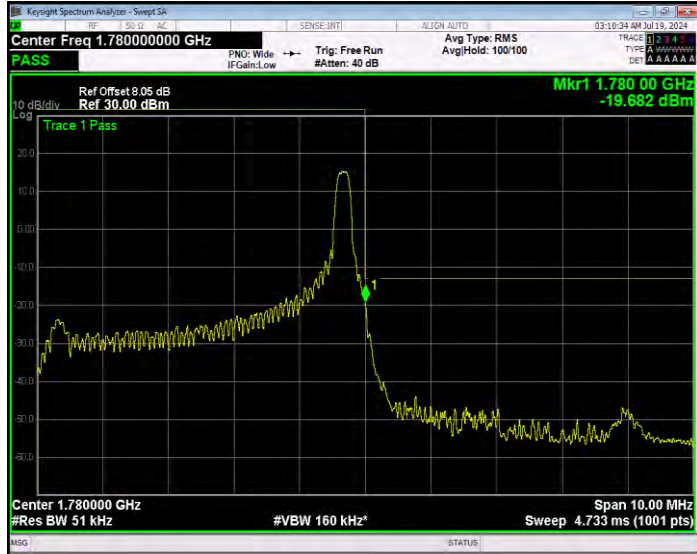

Band66 16QAM BW=5MHz Channel=132647 RB Size=1 Position=#Max Normal