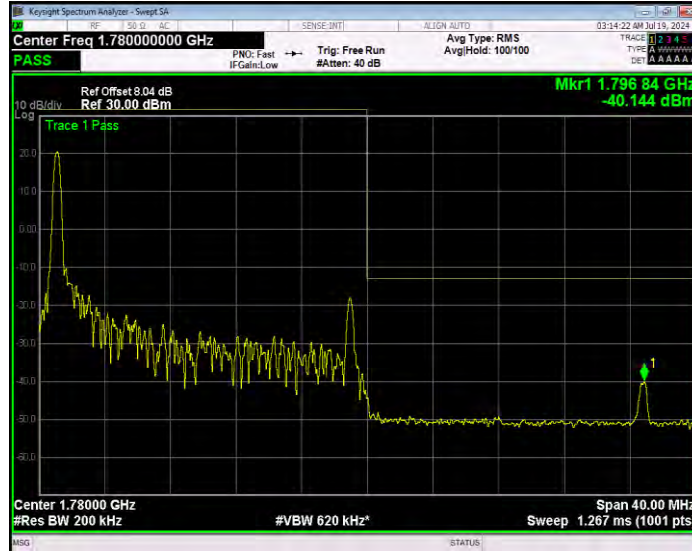

Band66 16QAM BW=20MHz Channel=132572 RB Size=1 Position=#0 Normal