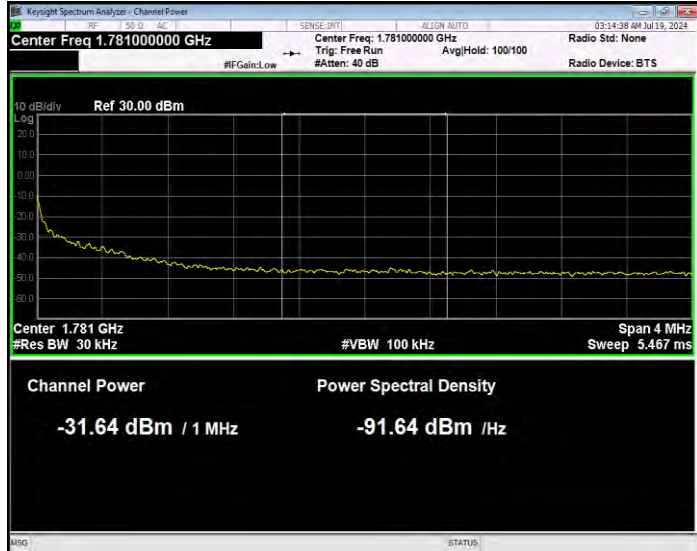

Band66 16QAM BW=20MHz Channel=132572 RB Size=100 Position=#0 Extended