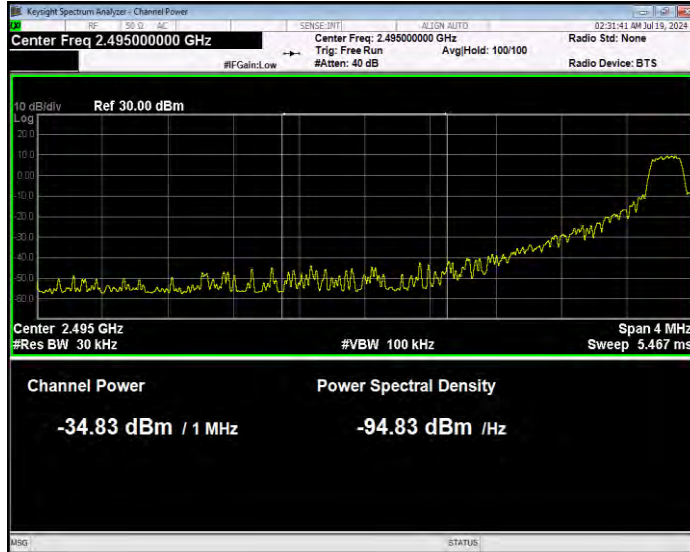

Band41 QPSK BW=15MHz Channel=39725 RB Size=1 Position=#0 Extended