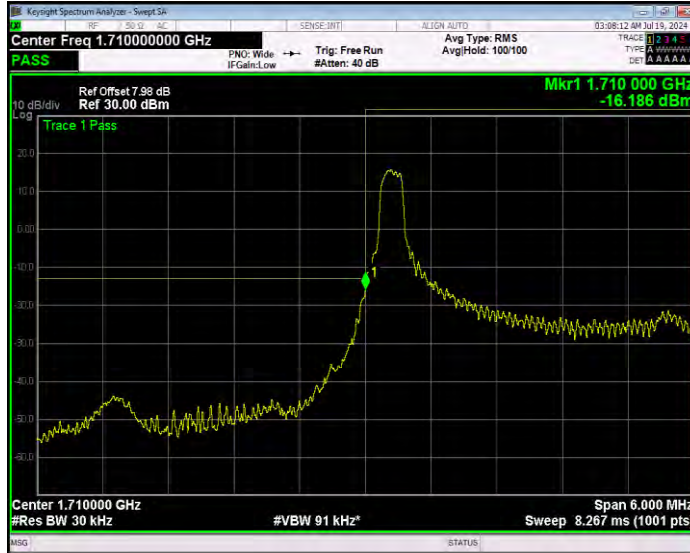

Band66 QPSK BW=3MHz Channel=131987 RB Size=1 Position=#0 Normal