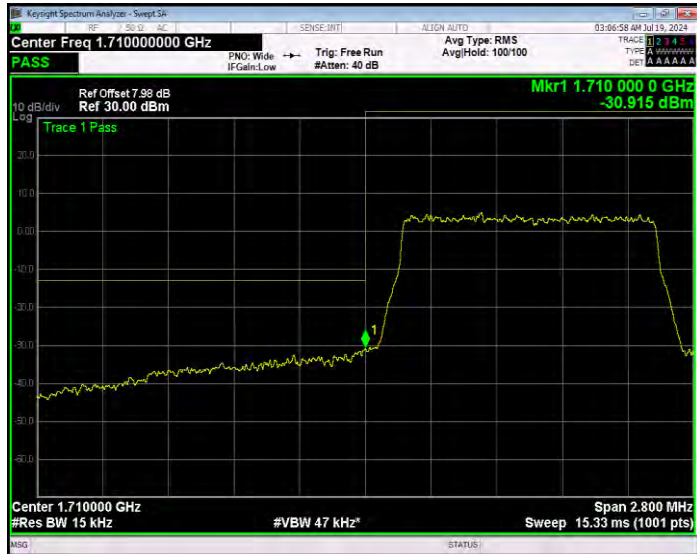

Band66 QPSK BW=1.4MHz Channel=131979 RB Size=6 Position=#0 Normal