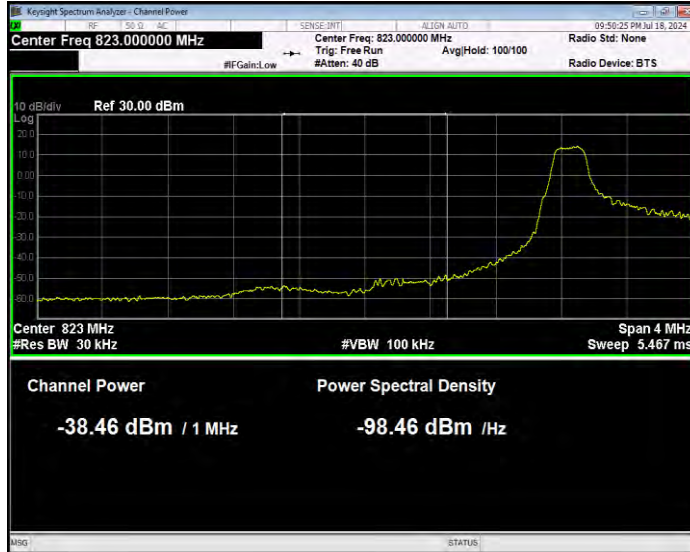

Band5 16QAM BW=1.4MHz Channel=20407 RB Size=1 Position=#0 Extended