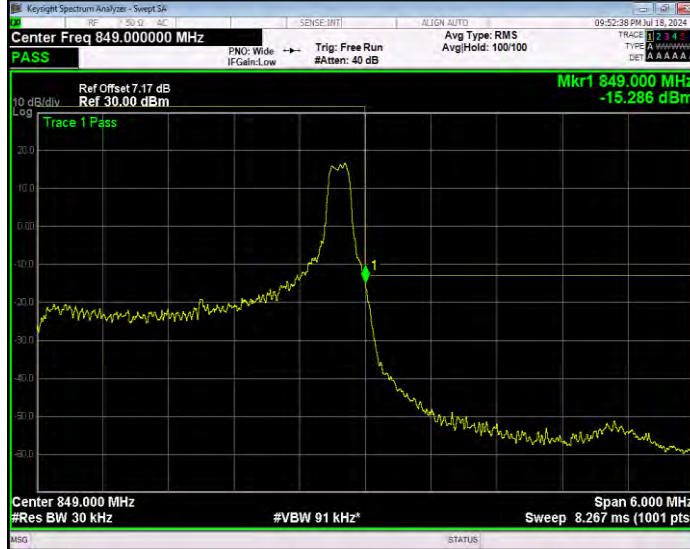

Band5 16QAM BW=3MHz Channel=20635 RB Size=1 Position=#Max Normal