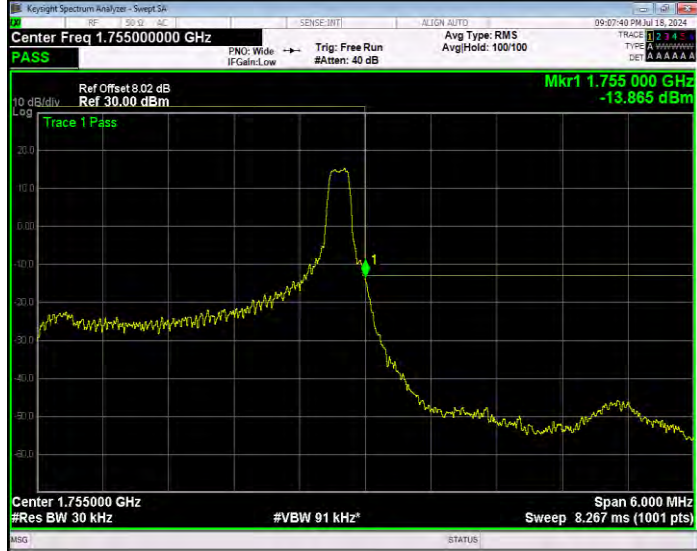

Band4 QPSK BW=3MHz Channel=20385 RB Size=1 Position=#0 Extended

Band4 QPSK BW=3MHz Channel=20385 RB Size=1 Position=#0 Normal

Band4 QPSK BW=3MHz Channel=20385 RB Size=1 Position=#Max Extended

Band4 QPSK BW=3MHz Channel=20385 RB Size=1 Position=#Max Normal