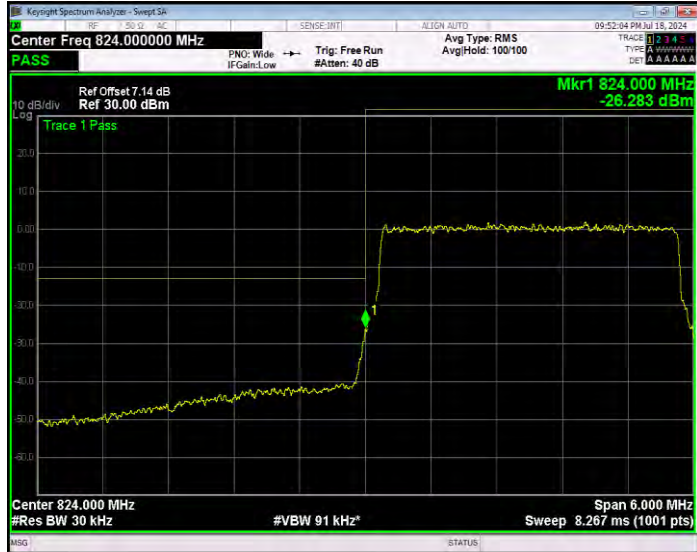

Band5 16QAM BW=3MHz Channel=20415 RB Size=15 Position=#0 Normal