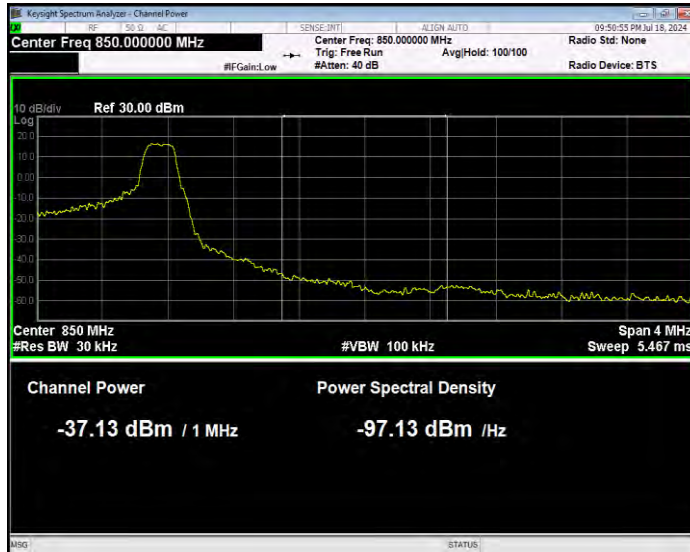

Band5 QPSK BW=1.4MHz Channel=20407 RB Size=6 Position=#0 Normal

Band5 QPSK BW=1.4MHz Channel=20643 RB Size=1 Position=#0 Extended

Band5 QPSK BW=1.4MHz Channel=20643 RB Size=1 Position=#0 Normal

Band5 QPSK BW=1.4MHz Channel=20643 RB Size=1 Position=#Max Extended