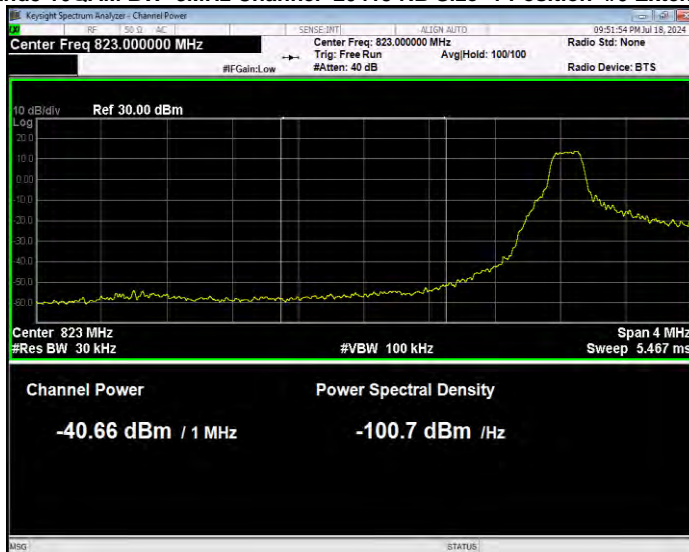

Band5 16QAM BW=10MHz Channel=20600 RB Size=1 Position=#Max Normal

Band5 16QAM BW=10MHz Channel=20600 RB Size=50 Position=#0 Extended

Band5 16QAM BW=10MHz Channel=20600 RB Size=50 Position=#0 Normal

Band5 16QAM BW=3MHz Channel=20415 RB Size=1 Position=#0 Extended