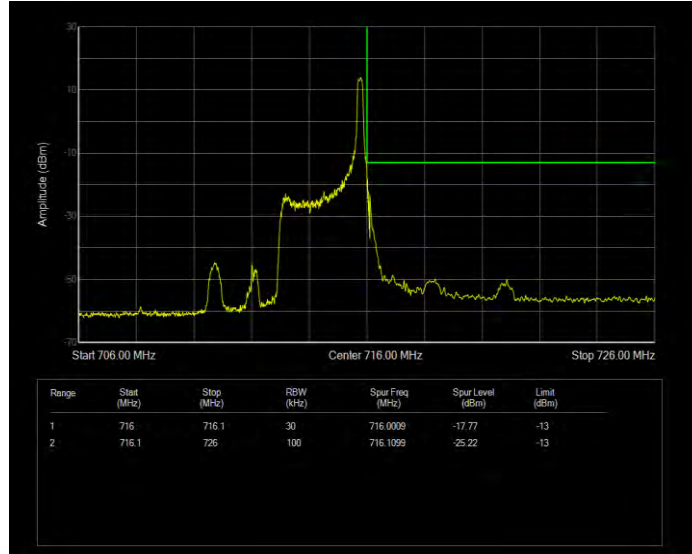

Band12 16QAM BW=3MHz Channel=23165 RB Size=1 Position=#Max Normal