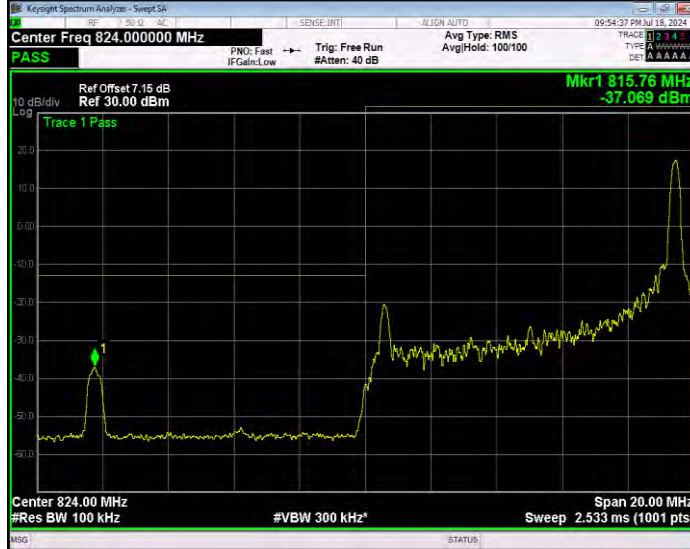

Band5 16QAM BW=10MHz Channel=20450 RB Size=1 Position=#Max Normal