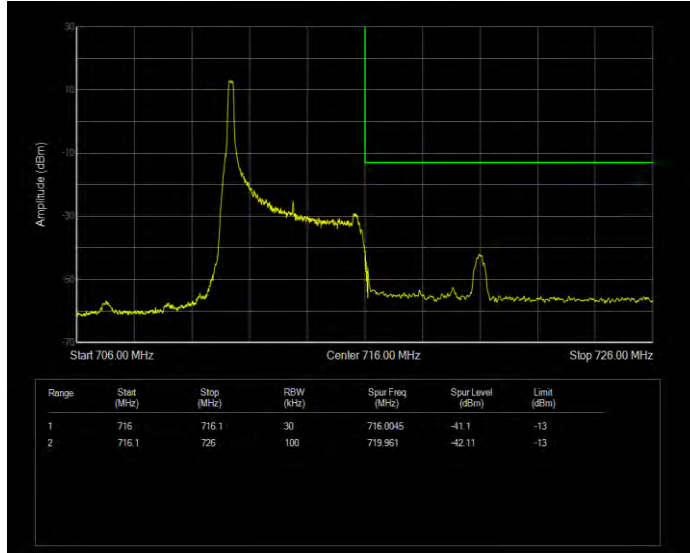

Band12 16QAM BW=5MHz Channel=23155 RB Size=1 Position=#0 Normal