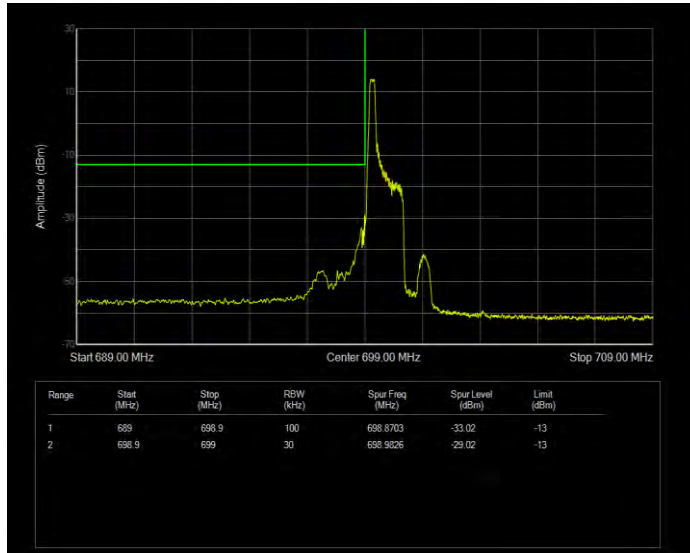

Band5 QPSK BW=5MHz Channel=20625 RB Size=25 Position=#0 Extended

Band5 QPSK BW=5MHz Channel=20625 RB Size=25 Position=#0 Normal

Band12 16QAM BW=1.4MHz Channel=23017 RB Size=1 Position=#0 Extended

Band12 16QAM BW=1.4MHz Channel=23017 RB Size=1 Position=#0 Normal