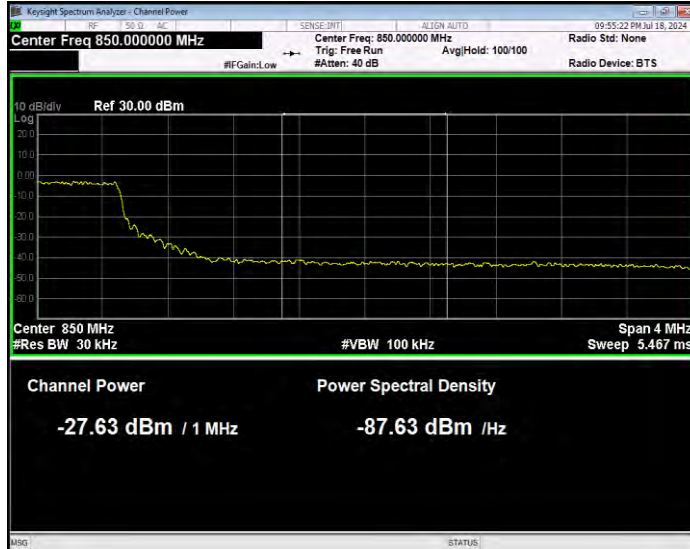

Band5 16QAM BW=10MHz Channel=20600 RB Size=50 Position=#0 Extended