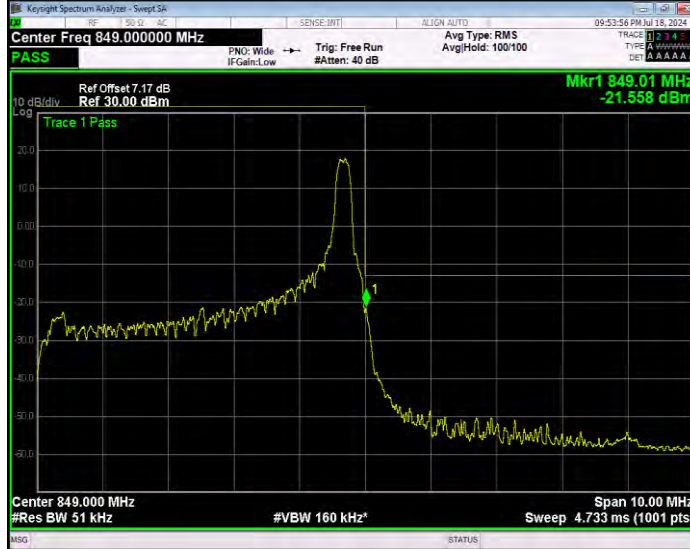

Band5 16QAM BW=5MHz Channel=20625 RB Size=1 Position=#Max Normal