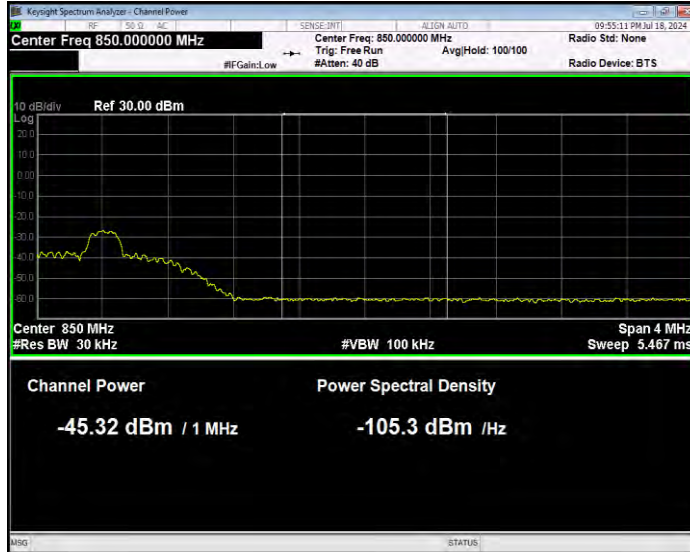

Band5 16QAM BW=10MHz Channel=20600 RB Size=1 Position=#0 Extended