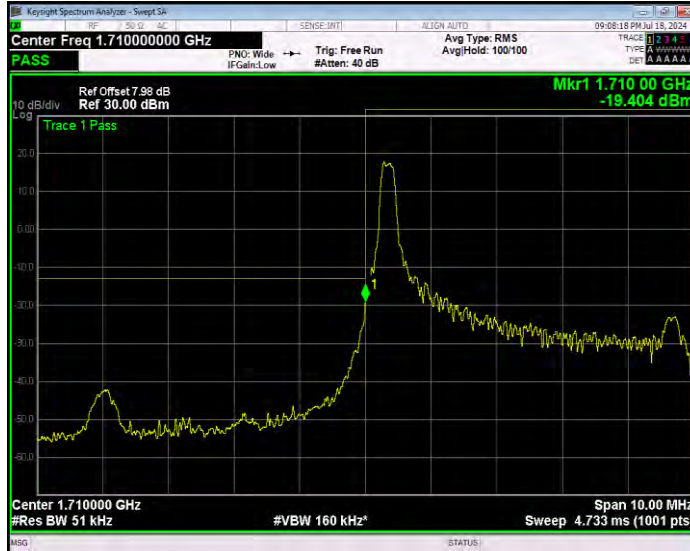

Band4 QPSK BW=3MHz Channel=20385 RB Size=15 Position=#0 Extended

Band4 QPSK BW=3MHz Channel=20385 RB Size=15 Position=#0 Normal

Band4 QPSK BW=5MHz Channel=19975 RB Size=1 Position=#0 Extended

Band4 QPSK BW=5MHz Channel=19975 RB Size=1 Position=#0 Normal