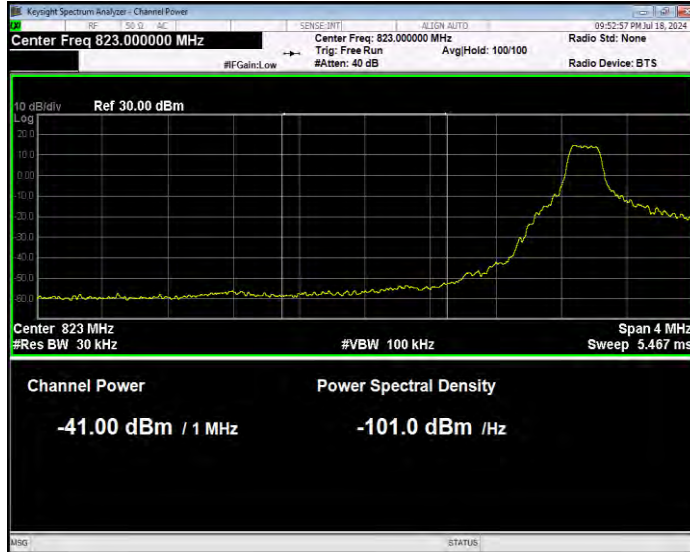

Band5 QPSK BW=5MHz Channel=20425 RB Size=1 Position=#0 Extended