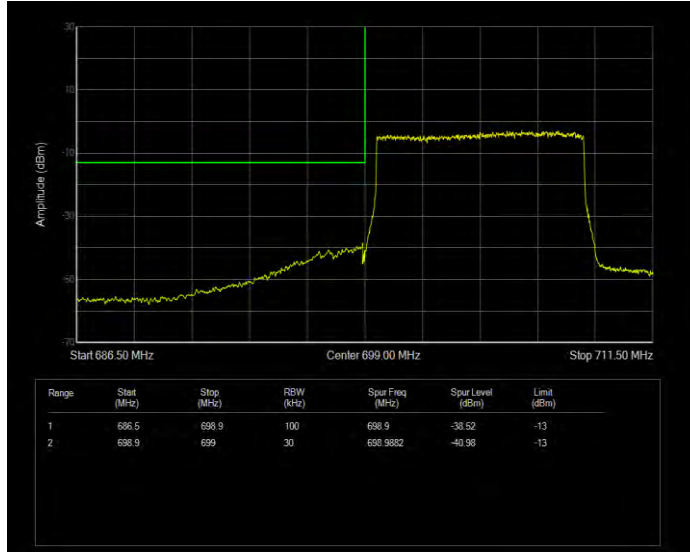

Band12 16QAM BW=10MHz Channel=23060 RB Size=50 Position=#0 Normal