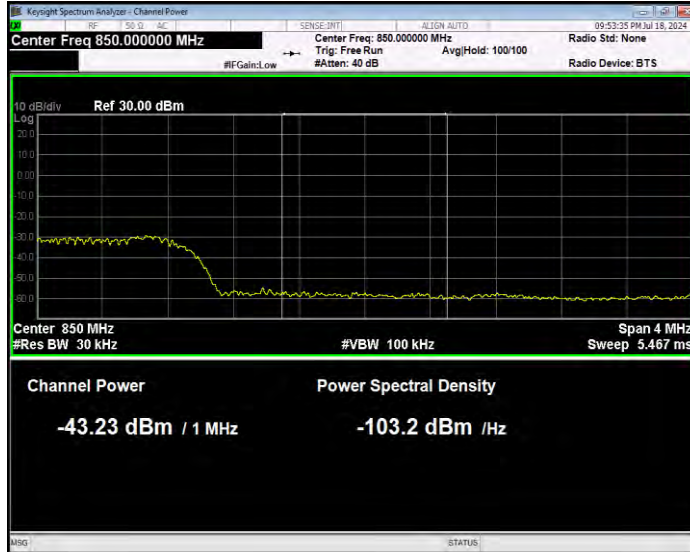

Band5 QPSK BW=5MHz Channel=20625 RB Size=1 Position=#0 Extended