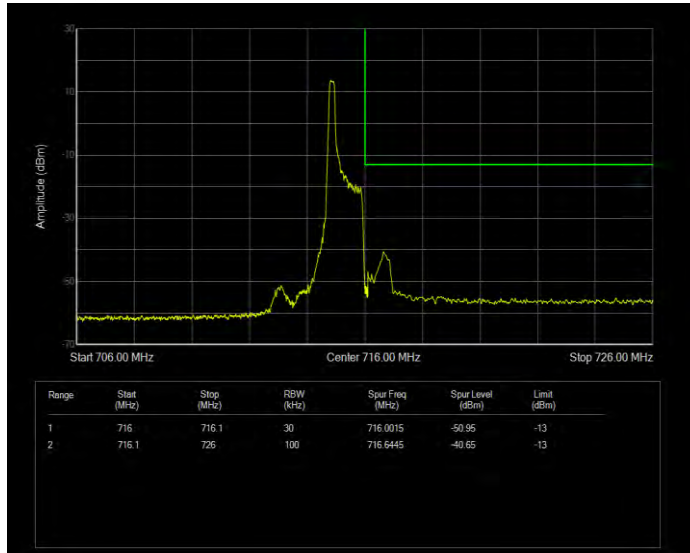

Band12 16QAM BW=1.4MHz Channel=23173 RB Size=1 Position=#0 Normal