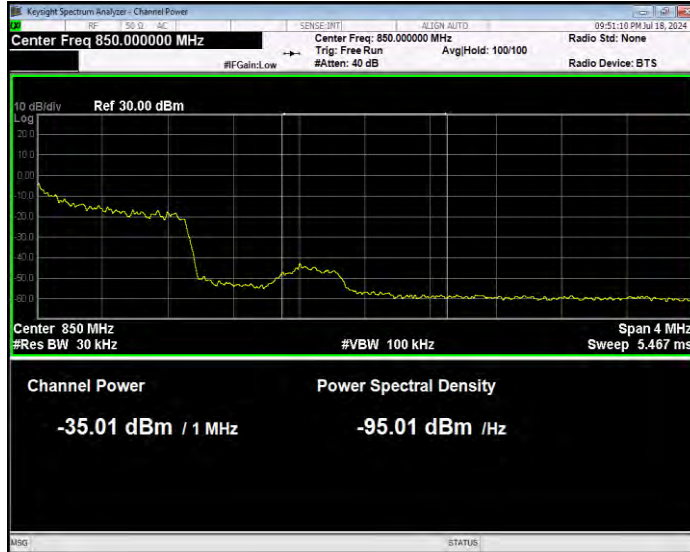

Band5 16QAM BW=1.4MHz Channel=20643 RB Size=1 Position=#0 Extended