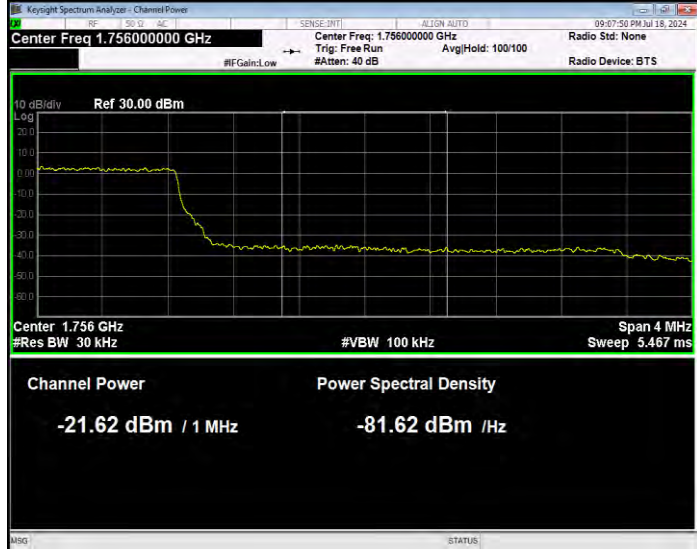

Band4 QPSK BW=3MHz Channel=20385 RB Size=15 Position=#0 Extended