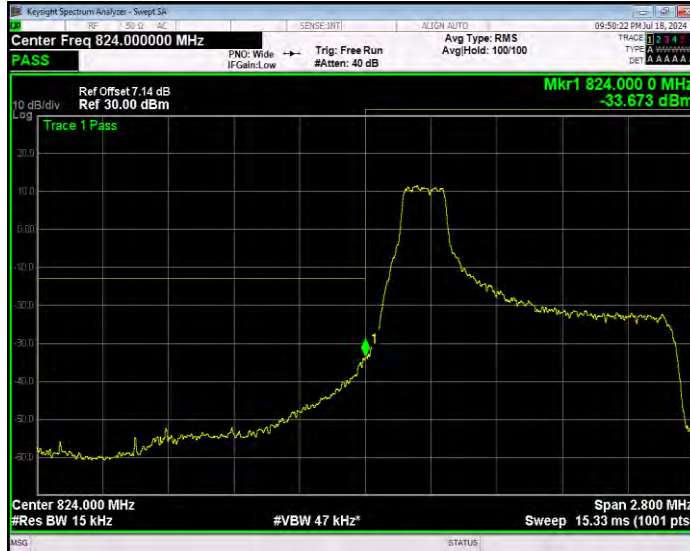

Band4 QPSK BW=5MHz Channel=20375 RB Size=25 Position=#0 Extended

Band4 QPSK BW=5MHz Channel=20375 RB Size=25 Position=#0 Normal

Band5 16QAM BW=1.4MHz Channel=20407 RB Size=1 Position=#0 Extended

Band5 16QAM BW=1.4MHz Channel=20407 RB Size=1 Position=#0 Normal