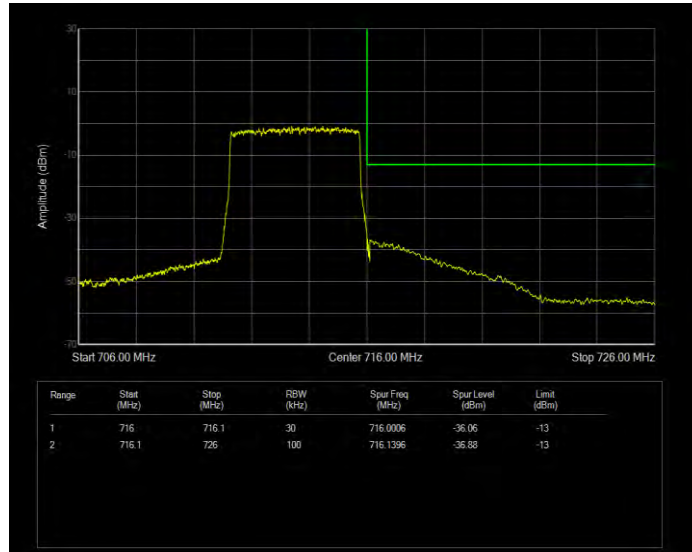

Band12 16QAM BW=5MHz Channel=23155 RB Size=25 Position=#0 Normal