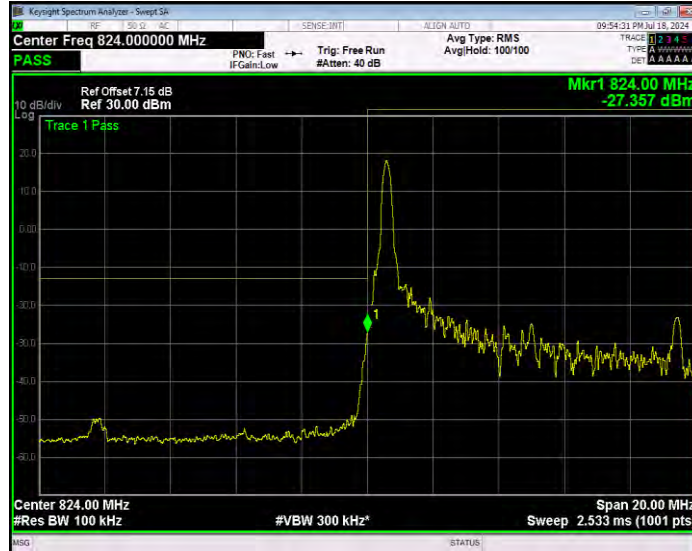

Band5 16QAM BW=10MHz Channel=20450 RB Size=1 Position=#0 Normal