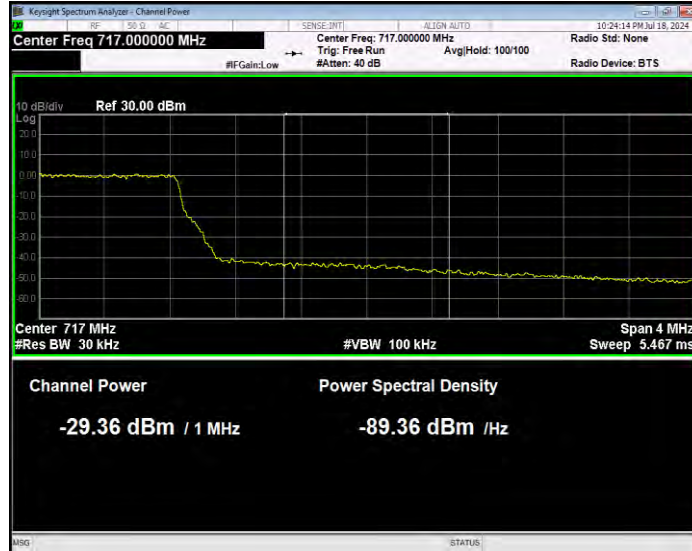

Band12 16QAM BW=3MHz Channel=23165 RB Size=15 Position=#0 Extended