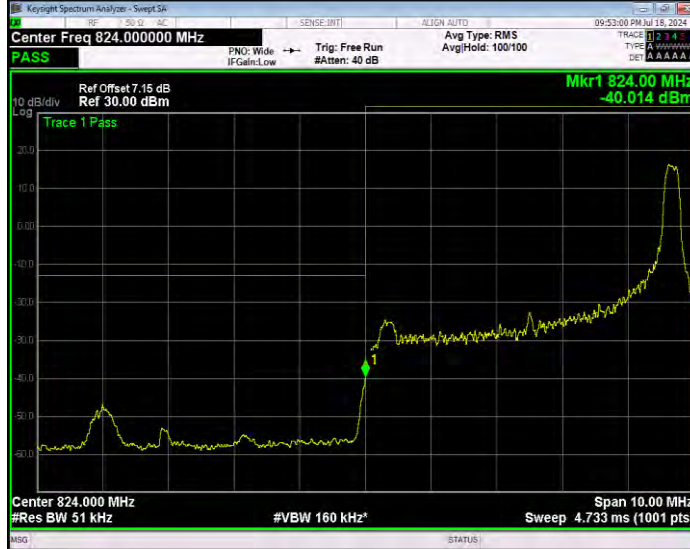

Band5 QPSK BW=5MHz Channel=20425 RB Size=1 Position=#Max Normal