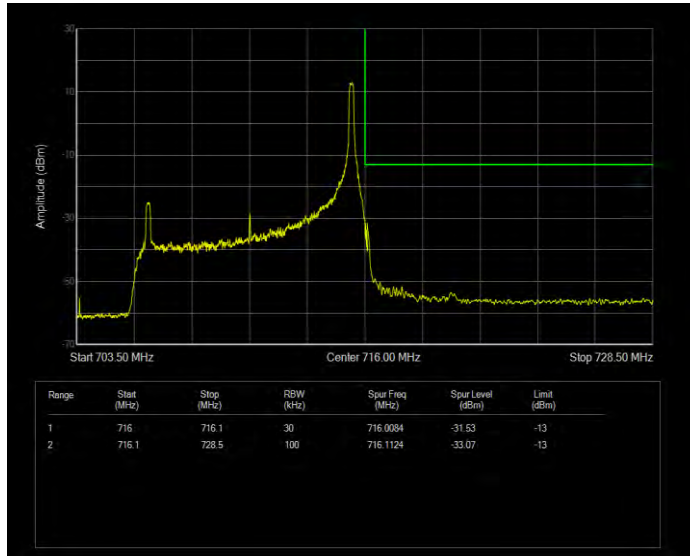

Band12 16QAM BW=10MHz Channel=23130 RB Size=1 Position=#Max Normal