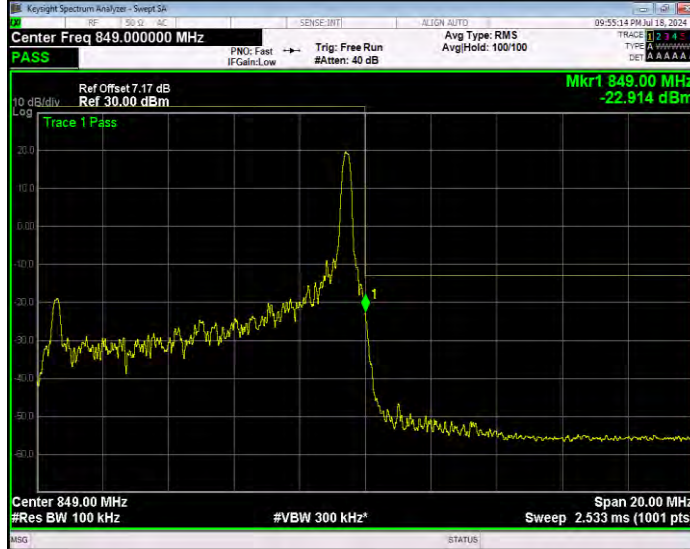

Band5 16QAM BW=10MHz Channel=20600 RB Size=1 Position=#Max Normal