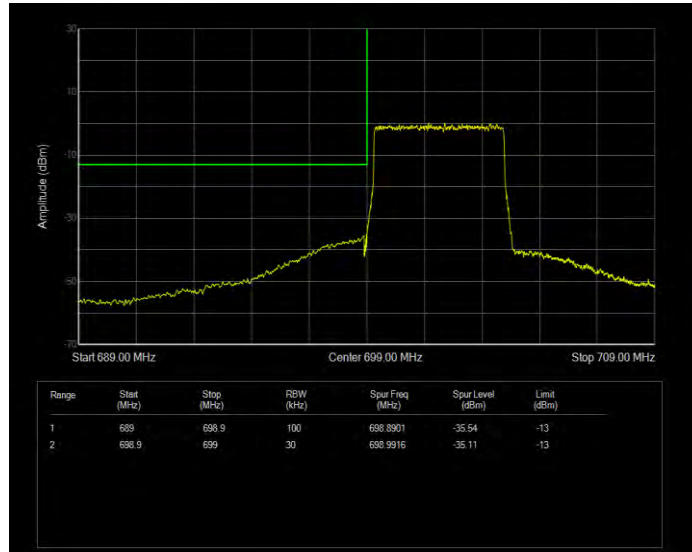

Band12 16QAM BW=5MHz Channel=23035 RB Size=25 Position=#0 Normal