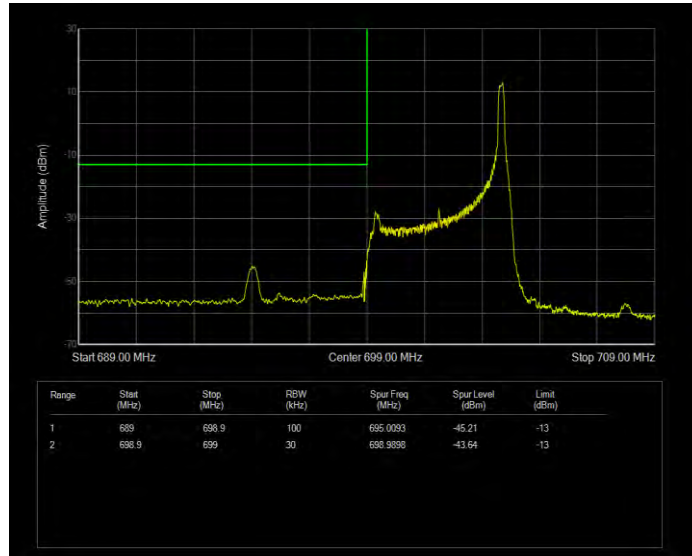

Band12 16QAM BW=5MHz Channel=23035 RB Size=1 Position=#Max Normal