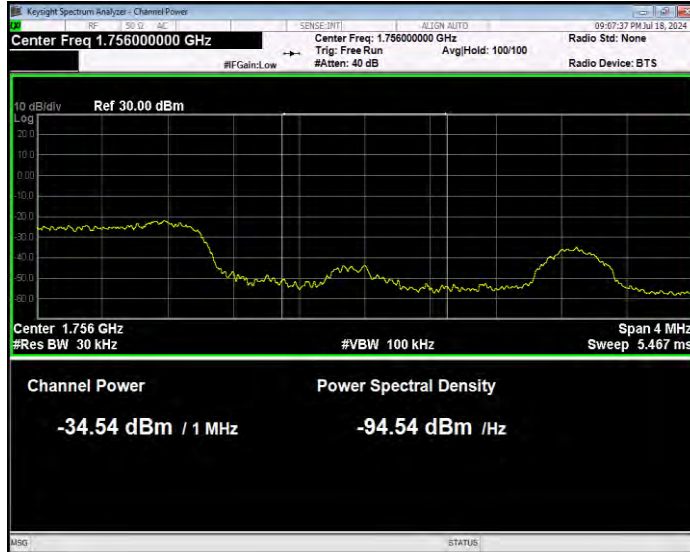

Band4 QPSK BW=3MHz Channel=20385 RB Size=1 Position=#0 Extended

Band4 QPSK BW=3MHz Channel=20385 RB Size=1 Position=#0 Normal

Band4 QPSK BW=3MHz Channel=20385 RB Size=1 Position=#Max Extended

Band4 QPSK BW=3MHz Channel=20385 RB Size=1 Position=#Max Normal