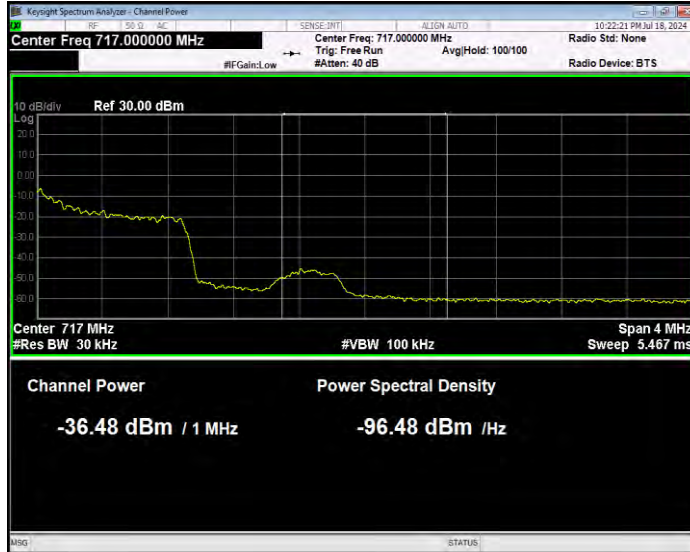

Band12 16QAM BW=1.4MHz Channel=23173 RB Size=1 Position=#0 Extended