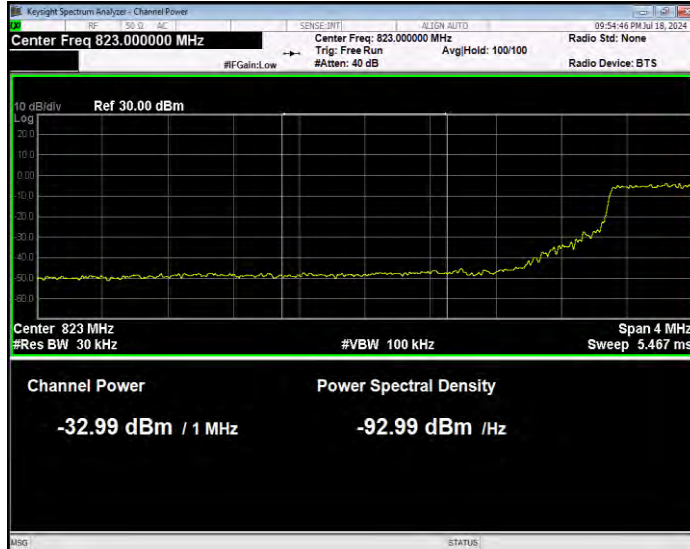

Band5 16QAM BW=10MHz Channel=20450 RB Size=1 Position=#0 Normal

Band5 16QAM BW=10MHz Channel=20450 RB Size=1 Position=#Max Extended

Band5 16QAM BW=10MHz Channel=20450 RB Size=1 Position=#Max Normal

Band5 16QAM BW=10MHz Channel=20450 RB Size=50 Position=#0 Extended