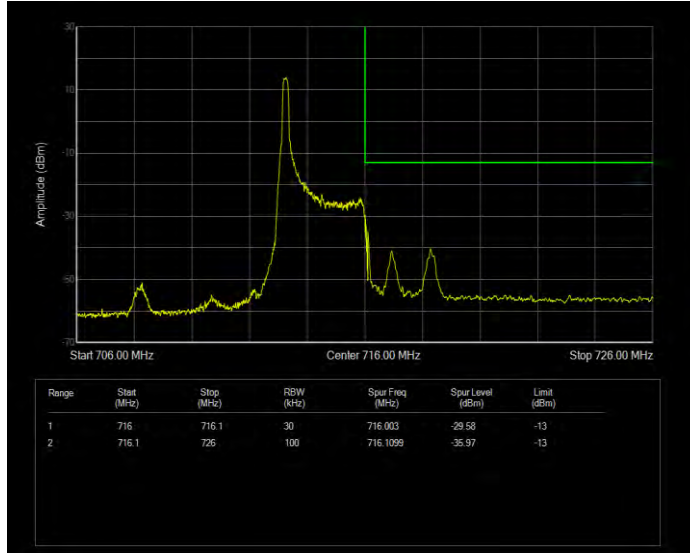

Band12 16QAM BW=3MHz Channel=23165 RB Size=1 Position=#0 Normal