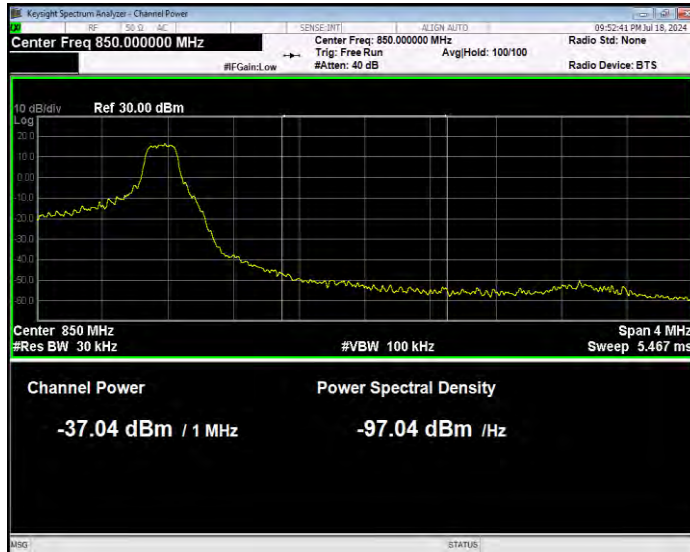

Band5 16QAM BW=3MHz Channel=20415 RB Size=15 Position=#0 Normal

Band5 16QAM BW=3MHz Channel=20635 RB Size=1 Position=#0 Extended

Band5 16QAM BW=3MHz Channel=20635 RB Size=1 Position=#0 Normal

Band5 16QAM BW=3MHz Channel=20635 RB Size=1 Position=#Max Extended