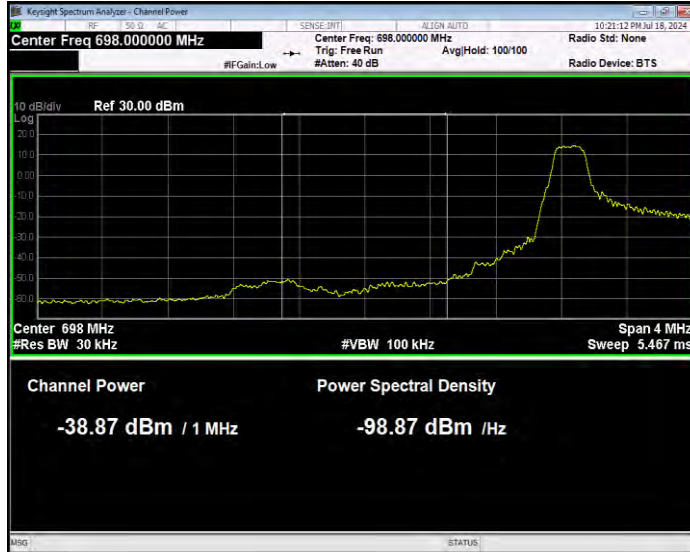

Band12 16QAM BW=5MHz Channel=23155 RB Size=1 Position=#Max Normal

Band12 16QAM BW=5MHz Channel=23155 RB Size=25 Position=#0 Extended

Band12 16QAM BW=5MHz Channel=23155 RB Size=25 Position=#0 Normal

Band12 QPSK BW=1.4MHz Channel=23017 RB Size=1 Position=#0 Extended