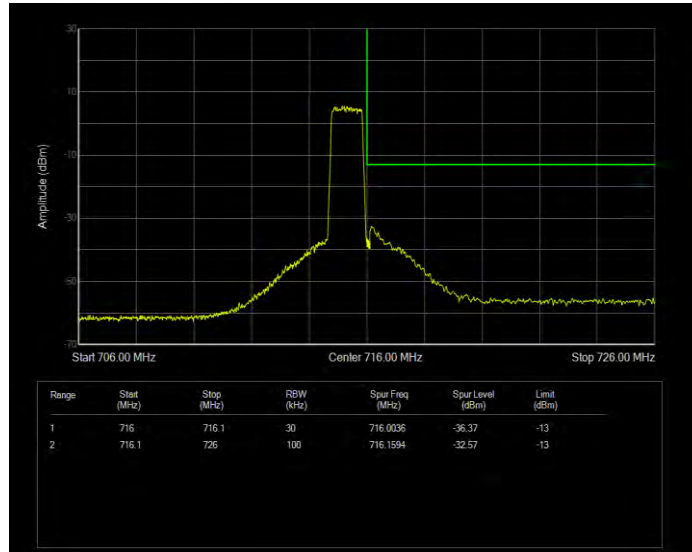

Band12 16QAM BW=1.4MHz Channel=23173 RB Size=6 Position=#0 Normal