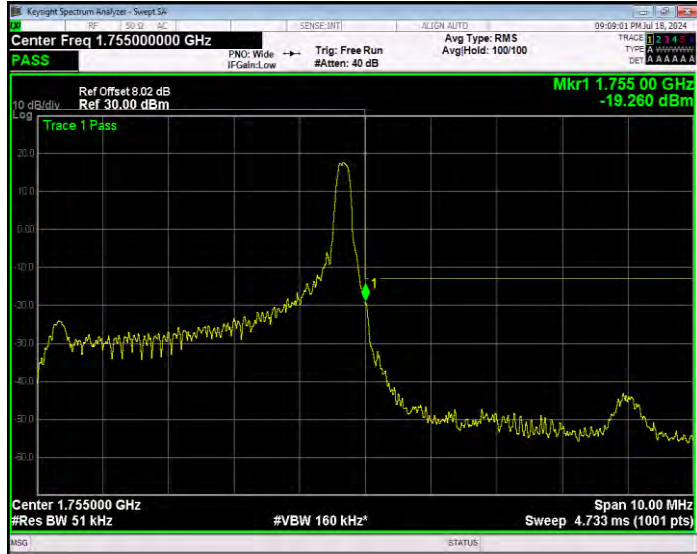

Band4 QPSK BW=5MHz Channel=20375 RB Size=1 Position=#0 Extended

Band4 QPSK BW=5MHz Channel=20375 RB Size=1 Position=#0 Normal

Band4 QPSK BW=5MHz Channel=20375 RB Size=1 Position=#Max Extended

Band4 QPSK BW=5MHz Channel=20375 RB Size=1 Position=#Max Normal