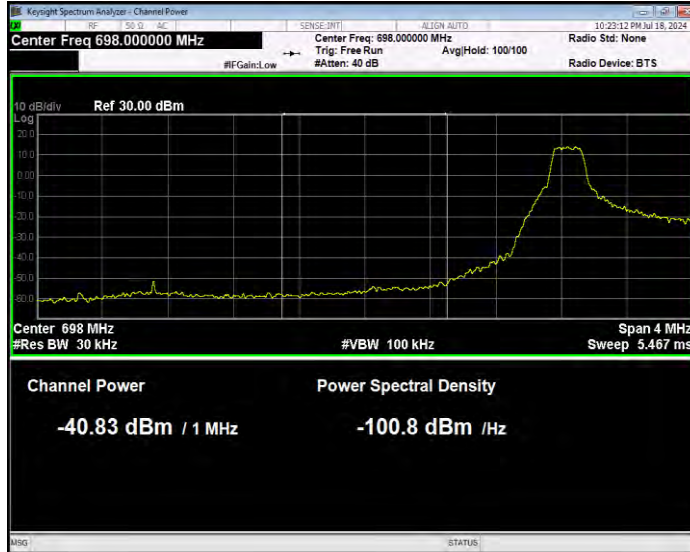

Band12 16QAM BW=10MHz Channel=23130 RB Size=1 Position=#Max Normal

Band12 16QAM BW=10MHz Channel=23130 RB Size=50 Position=#0 Extended

Band12 16QAM BW=10MHz Channel=23130 RB Size=50 Position=#0 Normal

Band12 16QAM BW=3MHz Channel=23025 RB Size=1 Position=#0 Extended