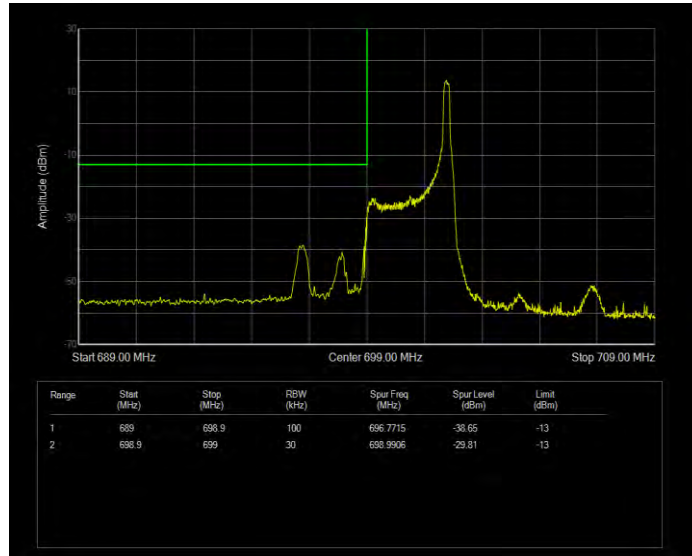

Band12 16QAM BW=3MHz Channel=23025 RB Size=1 Position=#Max Normal