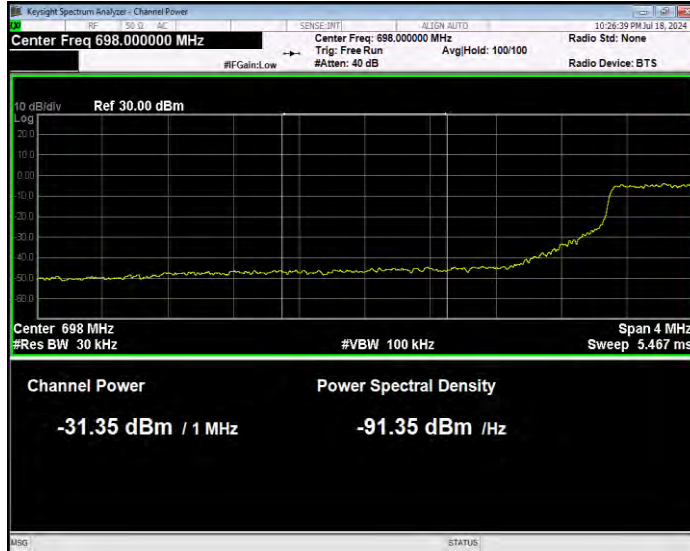

Band12 16QAM BW=10MHz Channel=23060 RB Size=1 Position=#0 Normal

Band12 16QAM BW=10MHz Channel=23060 RB Size=1 Position=#Max Extended

Band12 16QAM BW=10MHz Channel=23060 RB Size=1 Position=#Max Normal

Band12 16QAM BW=10MHz Channel=23060 RB Size=50 Position=#0 Extended