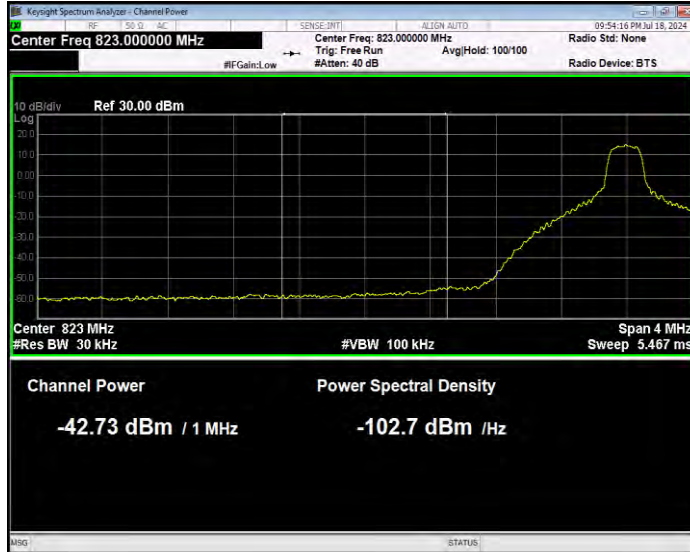

Band5 QPSK BW=1.4MHz Channel=20643 RB Size=1 Position=#Max Normal

Band5 QPSK BW=1.4MHz Channel=20643 RB Size=6 Position=#0 Extended

Band5 QPSK BW=1.4MHz Channel=20643 RB Size=6 Position=#0 Normal

Band5 QPSK BW=10MHz Channel=20450 RB Size=1 Position=#0 Extended