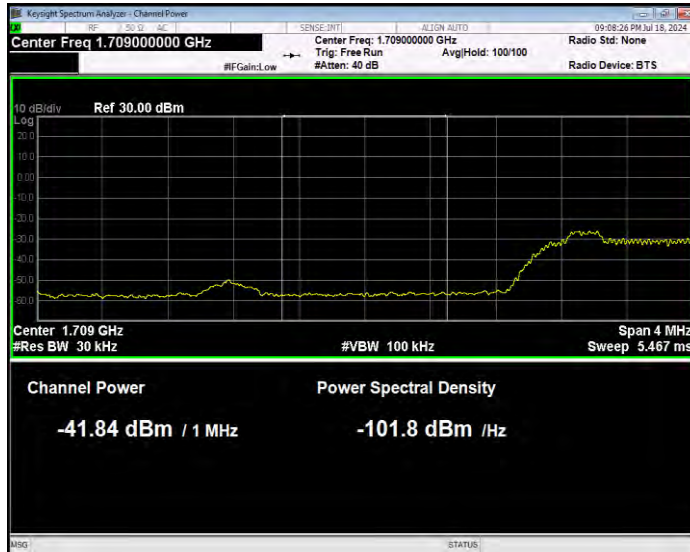

Band4 QPSK BW=5MHz Channel=19975 RB Size=1 Position=#Max Extended