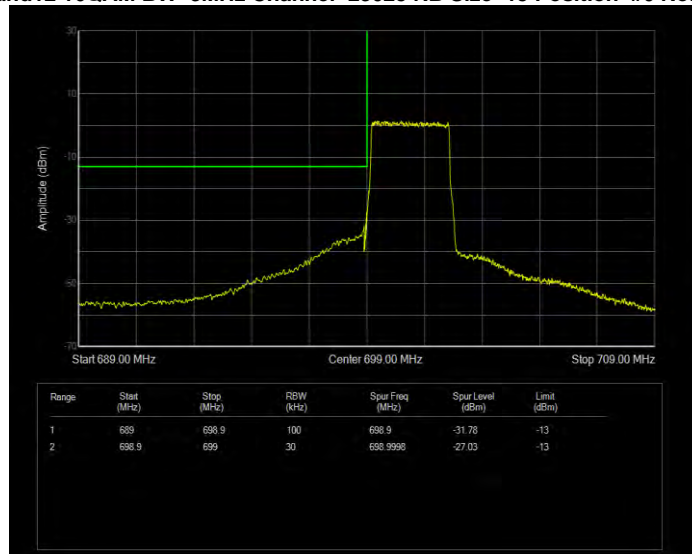

Band12 16QAM BW=3MHz Channel=23025 RB Size=15 Position=#0 Normal