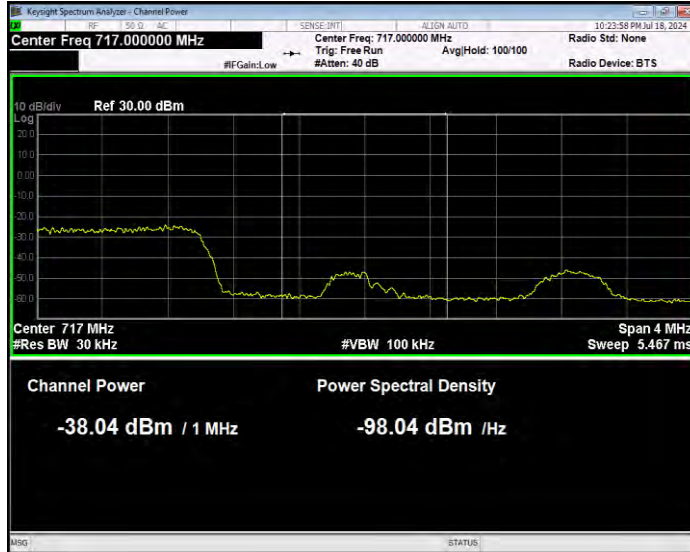

Band12 16QAM BW=3MHz Channel=23165 RB Size=1 Position=#0 Extended