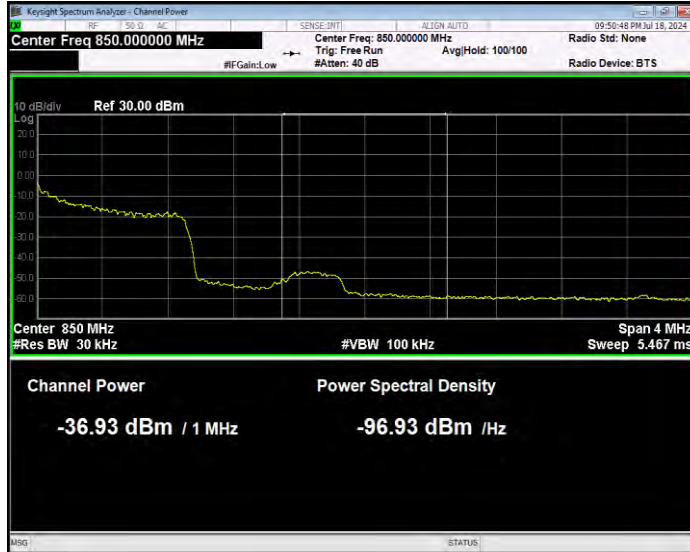

Band5 QPSK BW=1.4MHz Channel=20643 RB Size=1 Position=#0 Extended