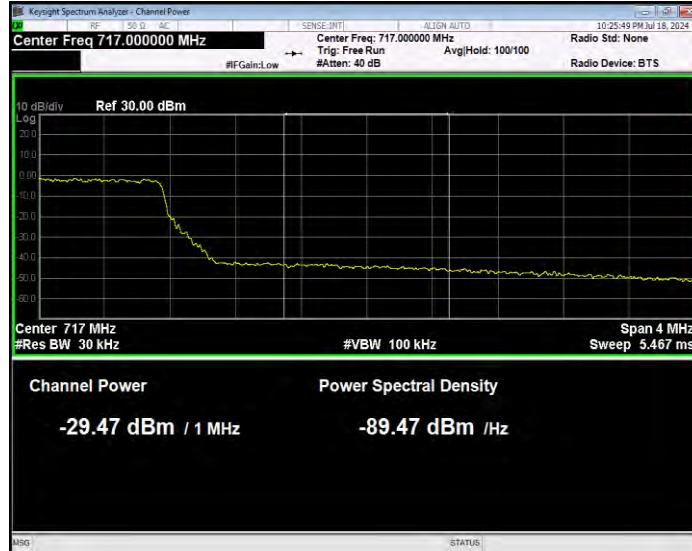

Band12 16QAM BW=5MHz Channel=23155 RB Size=25 Position=#0 Extended