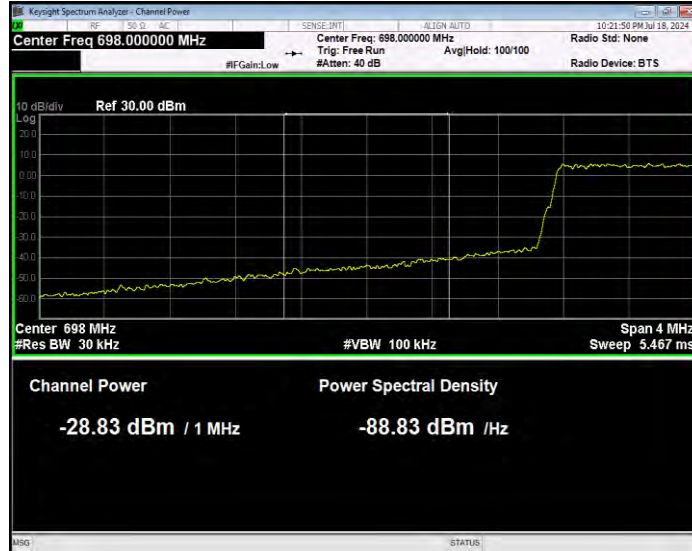

Band12 16QAM BW=1.4MHz Channel=23017 RB Size=6 Position=#0 Extended