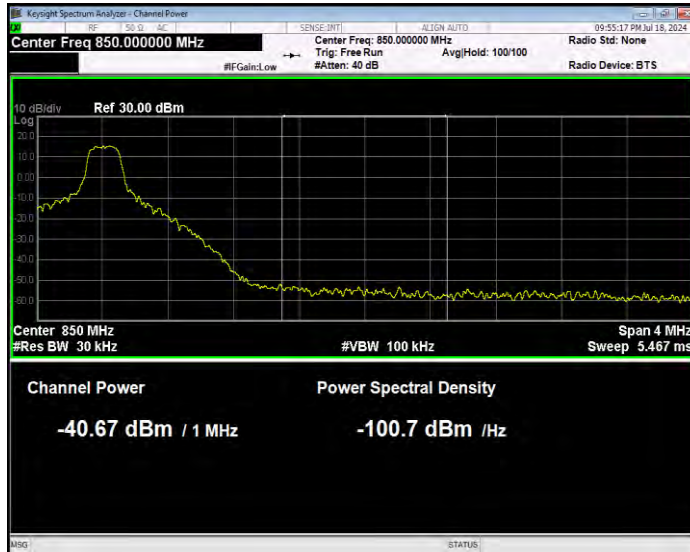

Band5 16QAM BW=10MHz Channel=20450 RB Size=50 Position=#0 Normal

Band5 16QAM BW=10MHz Channel=20600 RB Size=1 Position=#0 Extended

Band5 16QAM BW=10MHz Channel=20600 RB Size=1 Position=#0 Normal

Band5 16QAM BW=10MHz Channel=20600 RB Size=1 Position=#Max Extended