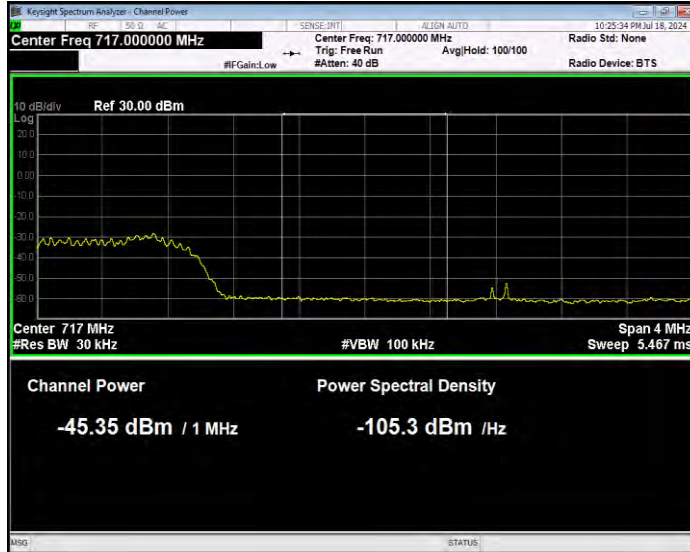

Band12 16QAM BW=5MHz Channel=23155 RB Size=1 Position=#0 Extended