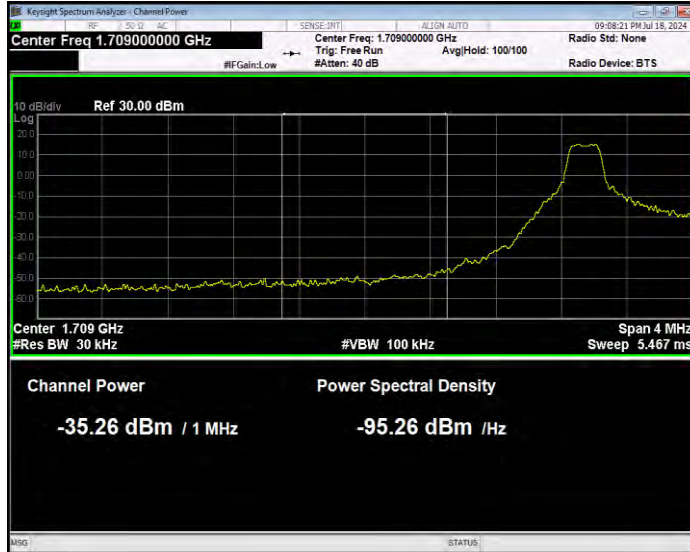

Band4 QPSK BW=5MHz Channel=19975 RB Size=1 Position=#0 Extended