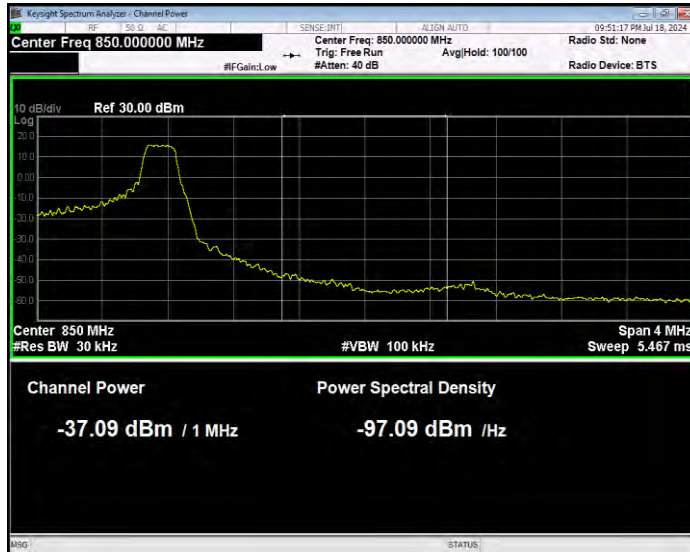

Band5 16QAM BW=1.4MHz Channel=20407 RB Size=6 Position=#0 Normal

Band5 16QAM BW=1.4MHz Channel=20643 RB Size=1 Position=#0 Extended

Band5 16QAM BW=1.4MHz Channel=20643 RB Size=1 Position=#0 Normal

Band5 16QAM BW=1.4MHz Channel=20643 RB Size=1 Position=#Max Extended