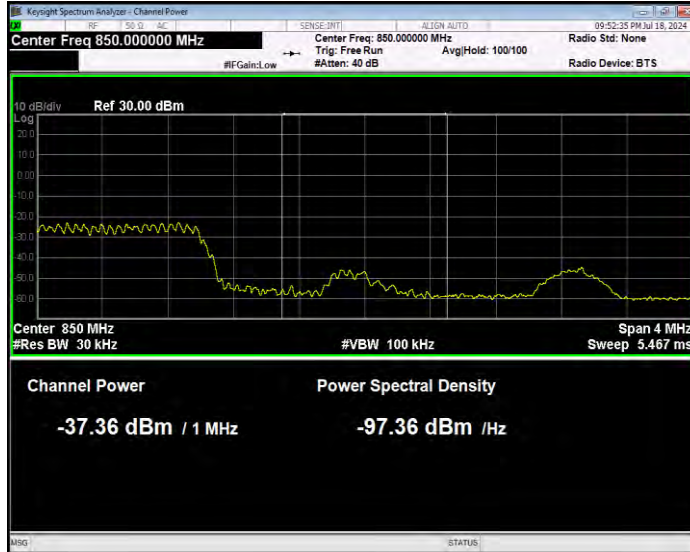

Band5 16QAM BW=3MHz Channel=20635 RB Size=1 Position=#0 Extended