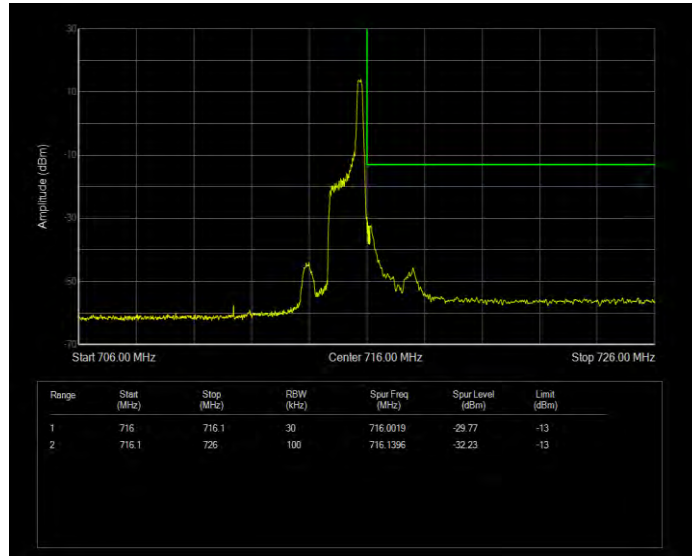

Band12 16QAM BW=1.4MHz Channel=23173 RB Size=1 Position=#Max Normal