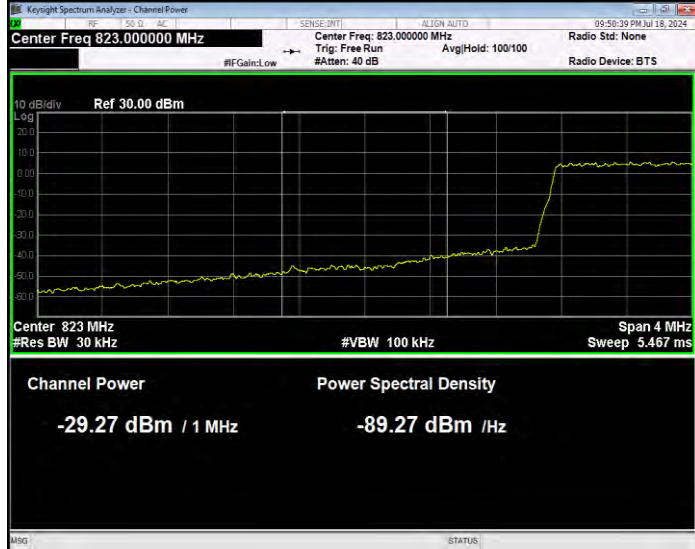

Band5 16QAM BW=1.4MHz Channel=20407 RB Size=6 Position=#0 Extended