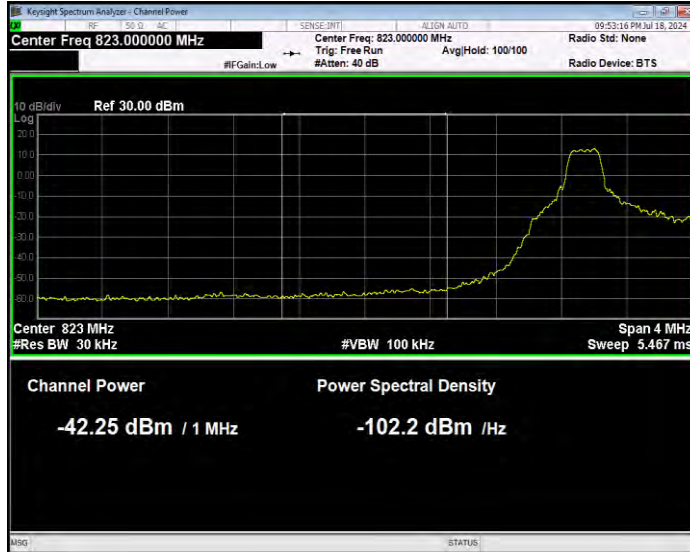

Band5 16QAM BW=3MHz Channel=20635 RB Size=1 Position=#Max Normal

Band5 16QAM BW=3MHz Channel=20635 RB Size=15 Position=#0 Extended

Band5 16QAM BW=3MHz Channel=20635 RB Size=15 Position=#0 Normal

Band5 16QAM BW=5MHz Channel=20425 RB Size=1 Position=#0 Extended