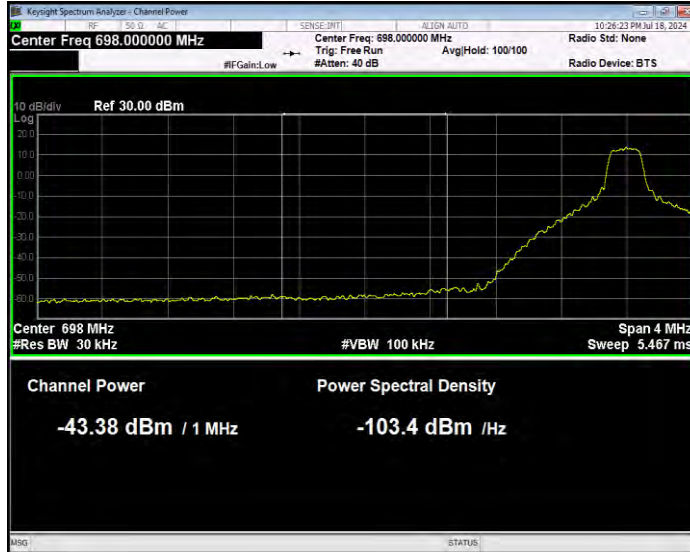

Band12 16QAM BW=1.4MHz Channel=23173 RB Size=1 Position=#Max Normal

Band12 16QAM BW=1.4MHz Channel=23173 RB Size=6 Position=#0 Extended

Band12 16QAM BW=1.4MHz Channel=23173 RB Size=6 Position=#0 Normal

Band12 16QAM BW=10MHz Channel=23060 RB Size=1 Position=#0 Extended