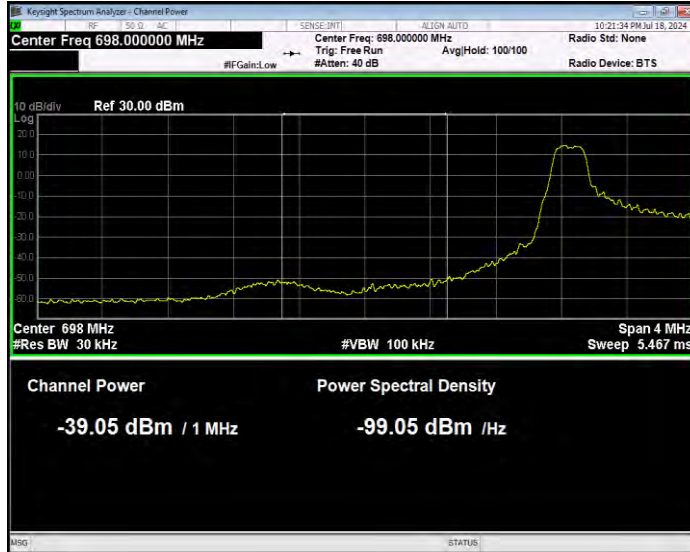

Band12 16QAM BW=1.4MHz Channel=23017 RB Size=1 Position=#0 Extended