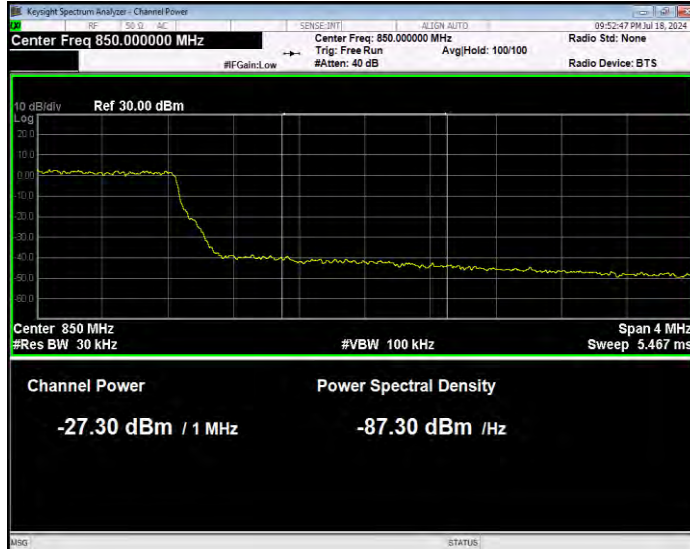

Band5 16QAM BW=3MHz Channel=20635 RB Size=15 Position=#0 Extended