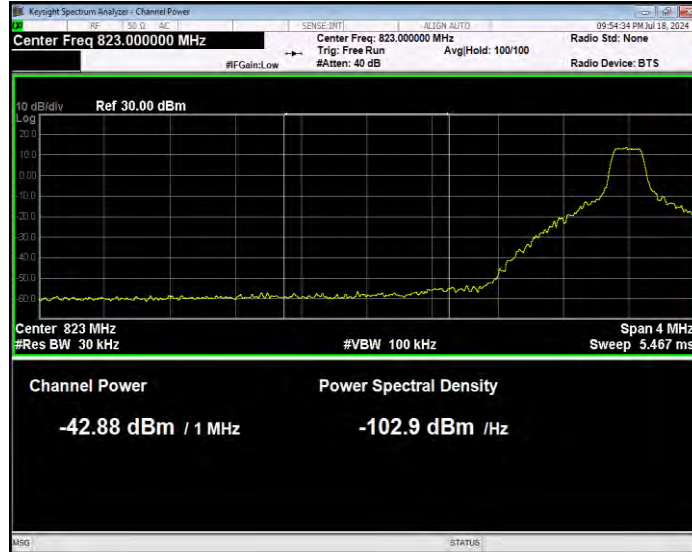

Band5 16QAM BW=1.4MHz Channel=20643 RB Size=1 Position=#Max Normal

Band5 16QAM BW=1.4MHz Channel=20643 RB Size=6 Position=#0 Extended

Band5 16QAM BW=1.4MHz Channel=20643 RB Size=6 Position=#0 Normal

Band5 16QAM BW=10MHz Channel=20450 RB Size=1 Position=#0 Extended