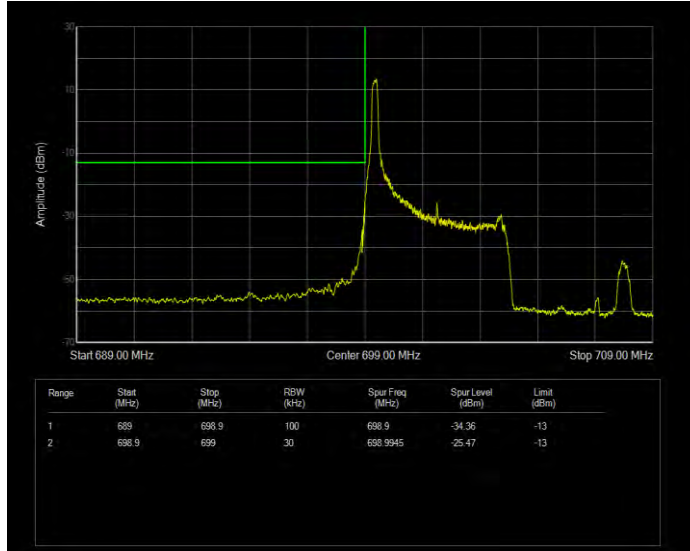

Band12 16QAM BW=5MHz Channel=23035 RB Size=1 Position=#0 Normal