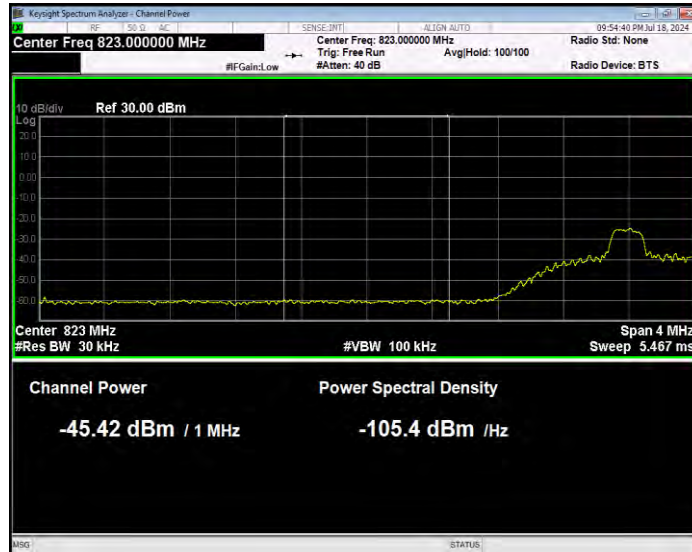

Band5 16QAM BW=10MHz Channel=20450 RB Size=1 Position=#Max Extended