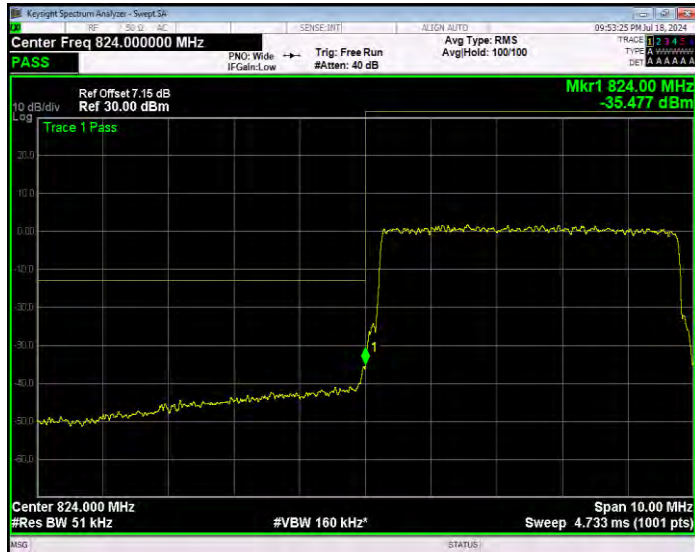

Band5 16QAM BW=5MHz Channel=20425 RB Size=25 Position=#0 Normal