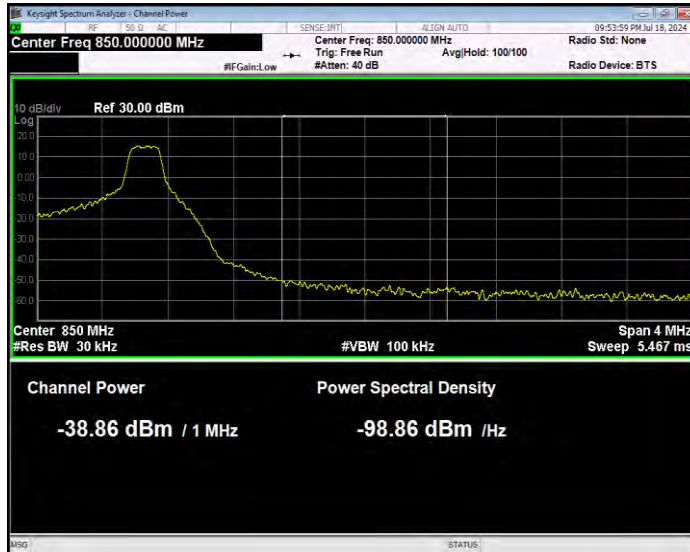

Band5 16QAM BW=5MHz Channel=20425 RB Size=25 Position=#0 Normal

Band5 16QAM BW=5MHz Channel=20625 RB Size=1 Position=#0 Extended

Band5 16QAM BW=5MHz Channel=20625 RB Size=1 Position=#0 Normal

Band5 16QAM BW=5MHz Channel=20625 RB Size=1 Position=#Max Extended