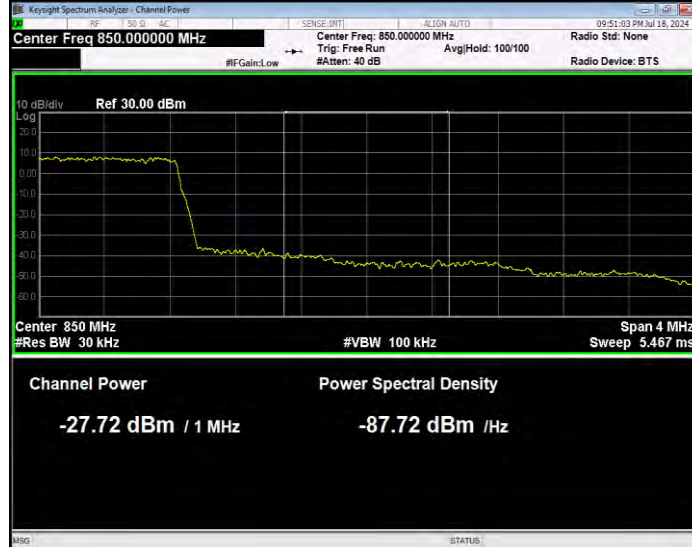

Band5 QPSK BW=1.4MHz Channel=20643 RB Size=6 Position=#0 Extended