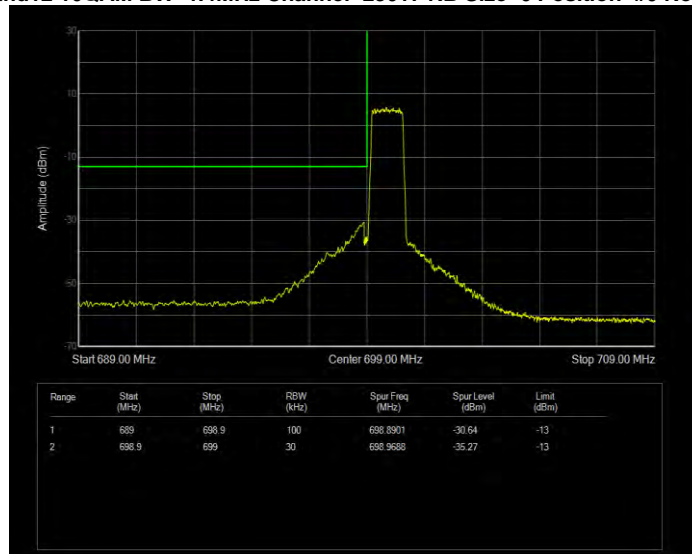

Band12 16QAM BW=1.4MHz Channel=23017 RB Size=6 Position=#0 Normal