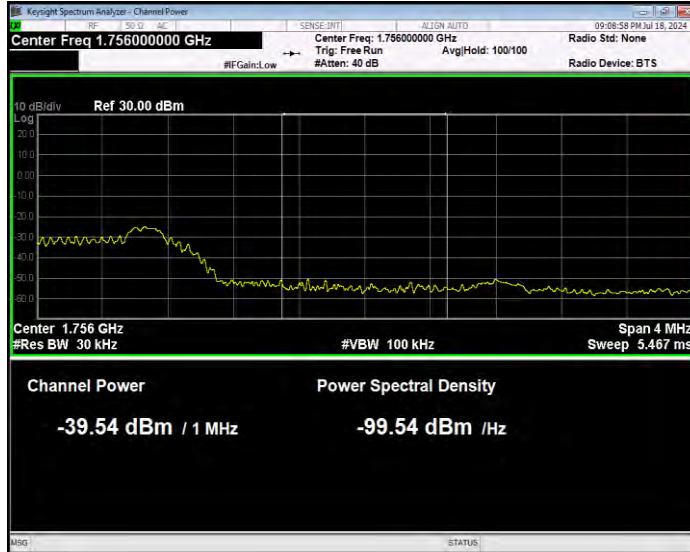

Band4 QPSK BW=5MHz Channel=20375 RB Size=1 Position=#0 Extended