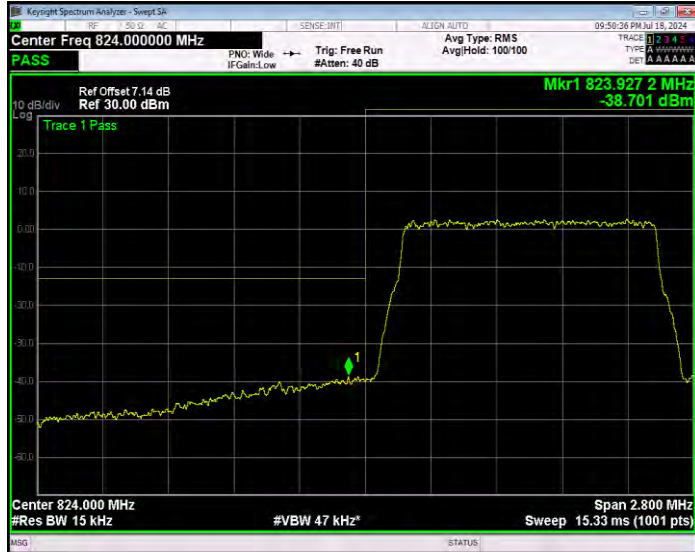

Band5 16QAM BW=1.4MHz Channel=20407 RB Size=1 Position=#Max Extended

Band5 16QAM BW=1.4MHz Channel=20407 RB Size=1 Position=#Max Normal

Band5 16QAM BW=1.4MHz Channel=20407 RB Size=6 Position=#0 Extended

Band5 16QAM BW=1.4MHz Channel=20407 RB Size=6 Position=#0 Normal

Band5 16QAM BW=1.4MHz Channel=20643 RB Size=1 Position=#0 Extended

Band5 16QAM BW=1.4MHz Channel=20643 RB Size=1 Position=#0 Normal

Band5 16QAM BW=1.4MHz Channel=20643 RB Size=1 Position=#Max Extended