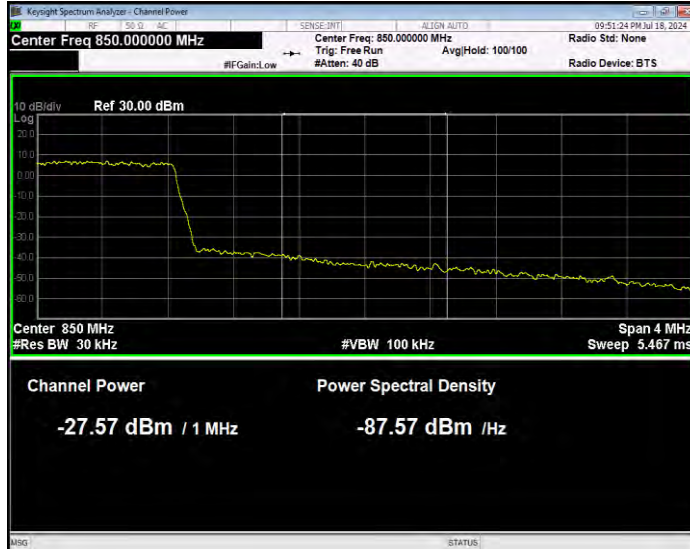

Band5 16QAM BW=1.4MHz Channel=20643 RB Size=6 Position=#0 Extended