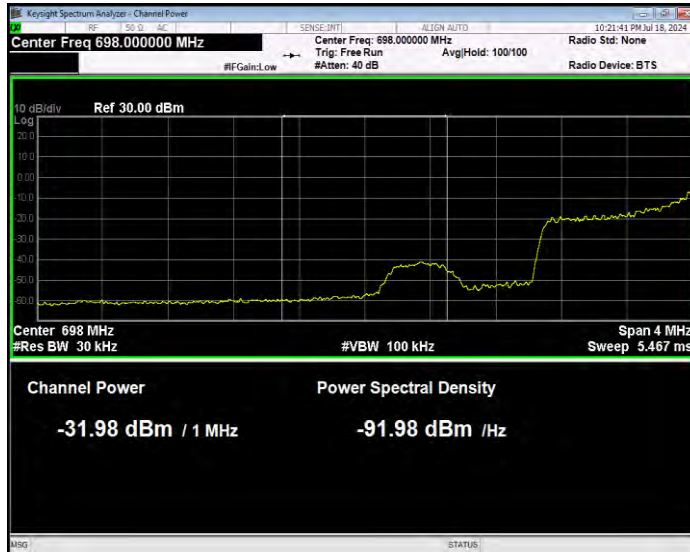

Band12 16QAM BW=1.4MHz Channel=23017 RB Size=1 Position=#Max Extended