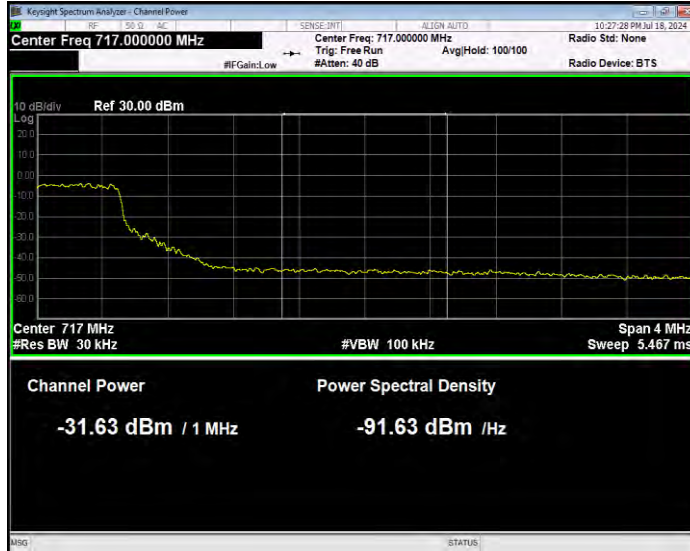

Band12 16QAM BW=10MHz Channel=23130 RB Size=50 Position=#0 Extended