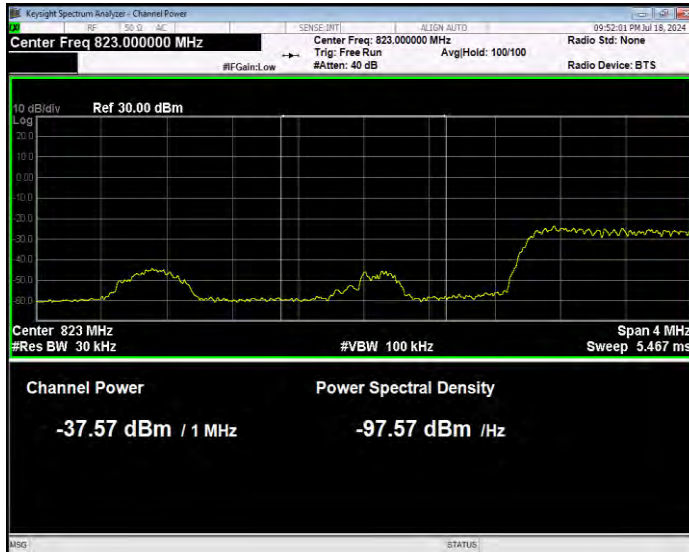

Band5 16QAM BW=3MHz Channel=20415 RB Size=1 Position=#Max Extended