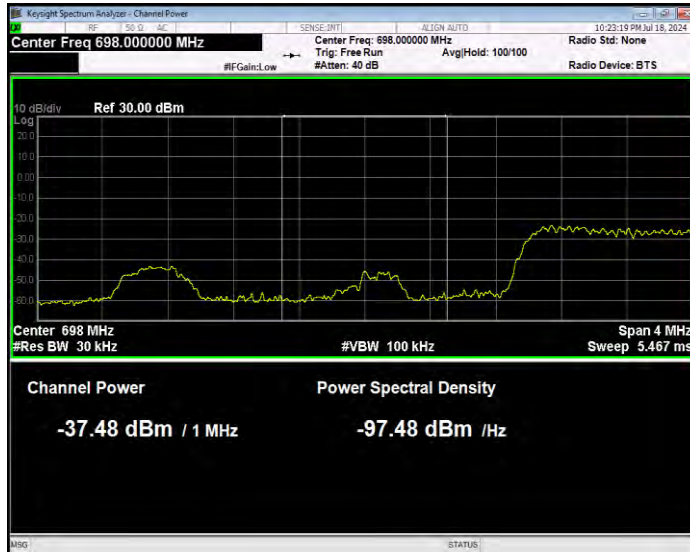

Band12 16QAM BW=3MHz Channel=23025 RB Size=1 Position=#Max Extended