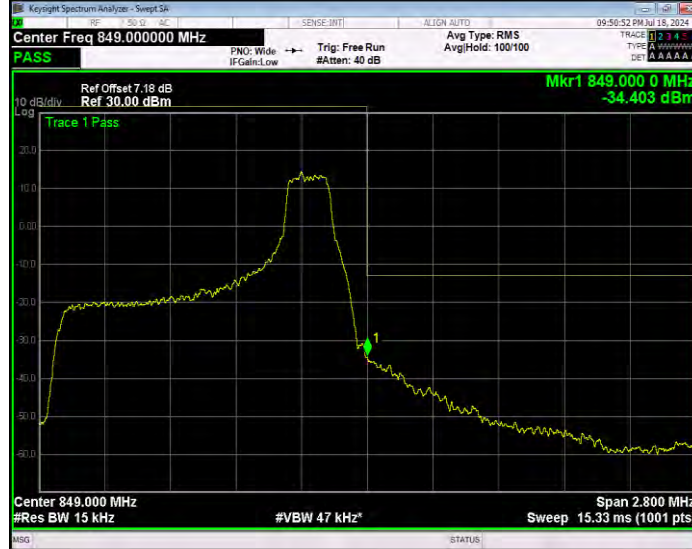

Band5 QPSK BW=1.4MHz Channel=20643 RB Size=1 Position=#Max Normal