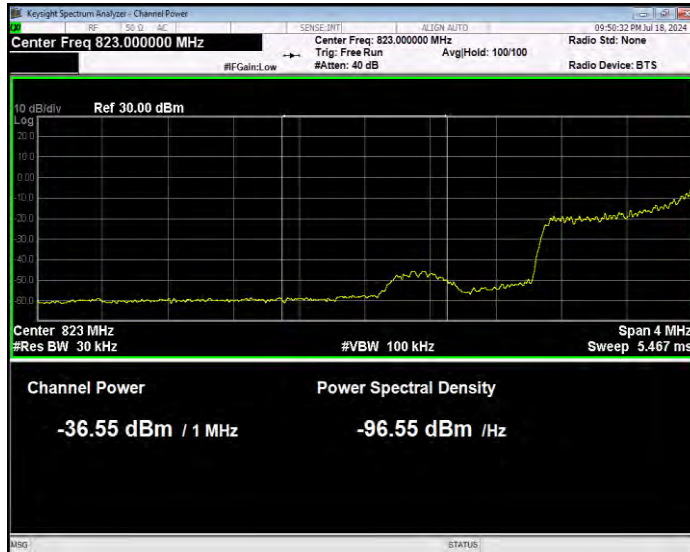

Band5 16QAM BW=1.4MHz Channel=20407 RB Size=1 Position=#Max Extended