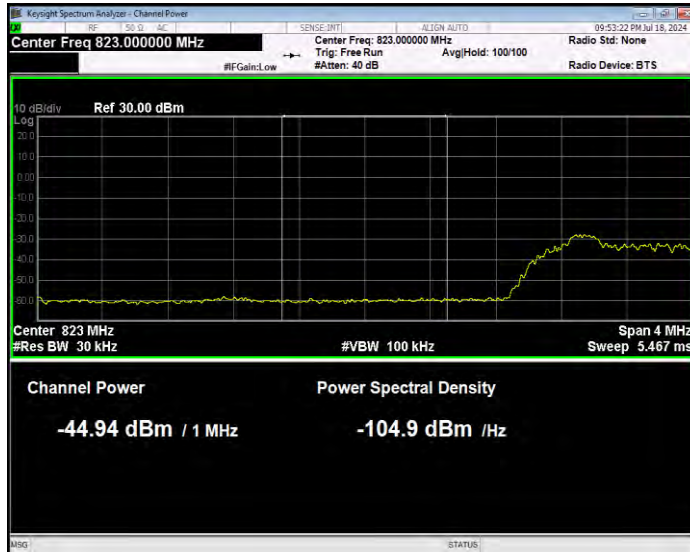

Band5 16QAM BW=5MHz Channel=20425 RB Size=1 Position=#Max Extended