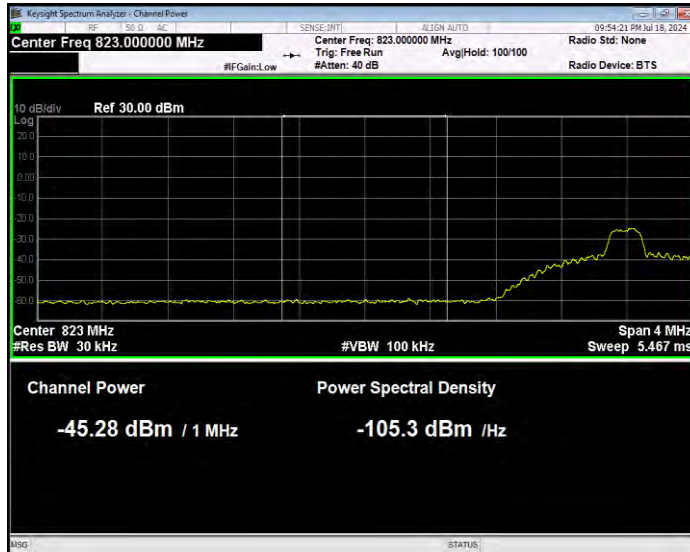

Band5 QPSK BW=10MHz Channel=20450 RB Size=1 Position=#Max Extended