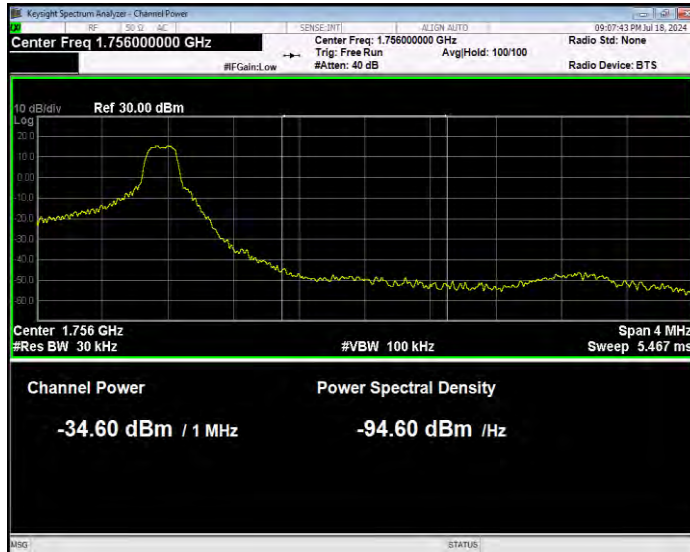

Band4 QPSK BW=3MHz Channel=20385 RB Size=1 Position=#0 Extended

Band4 QPSK BW=3MHz Channel=20385 RB Size=1 Position=#0 Normal

Band4 QPSK BW=3MHz Channel=20385 RB Size=1 Position=#Max Extended

Band4 QPSK BW=3MHz Channel=20385 RB Size=1 Position=#Max Normal