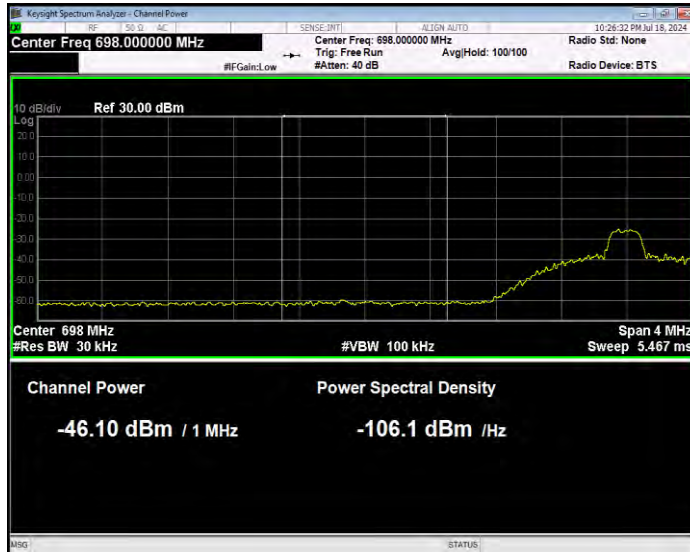

Band12 16QAM BW=10MHz Channel=23060 RB Size=1 Position=#Max Extended