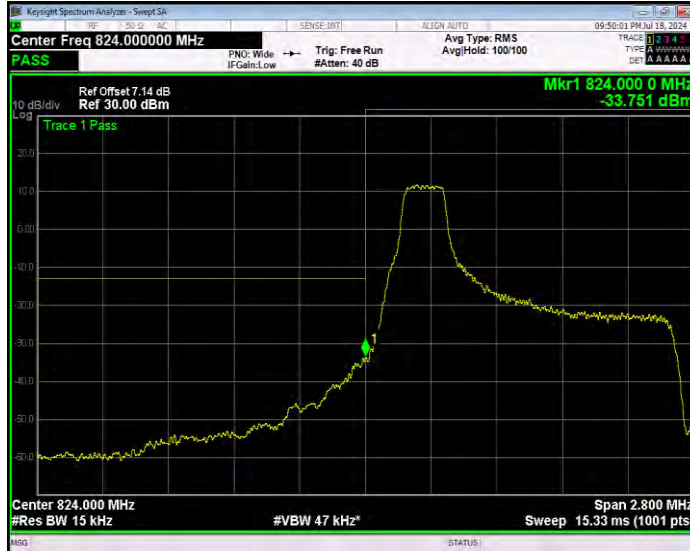

Band5 QPSK BW=1.4MHz Channel=20407 RB Size=1 Position=#0 Normal