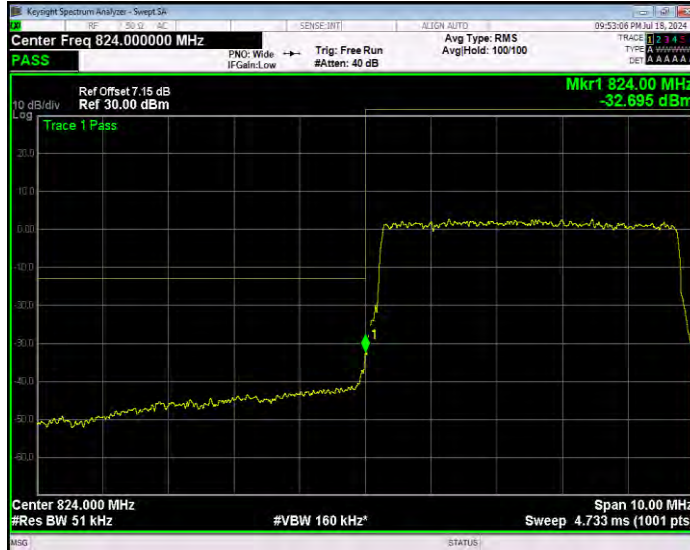

Band5 QPSK BW=5MHz Channel=20425 RB Size=1 Position=#Max Extended

Band5 QPSK BW=5MHz Channel=20425 RB Size=1 Position=#Max Normal

Band5 QPSK BW=5MHz Channel=20425 RB Size=25 Position=#0 Extended

Band5 QPSK BW=5MHz Channel=20425 RB Size=25 Position=#0 Normal