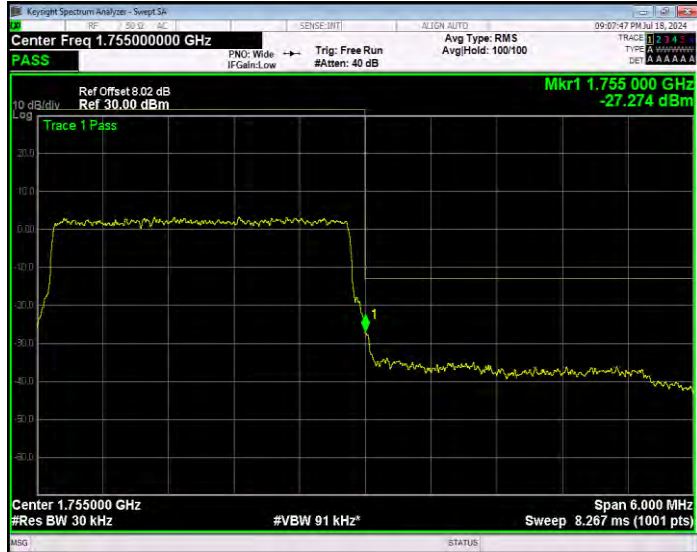

Band4 QPSK BW=3MHz Channel=20385 RB Size=15 Position=#0 Normal