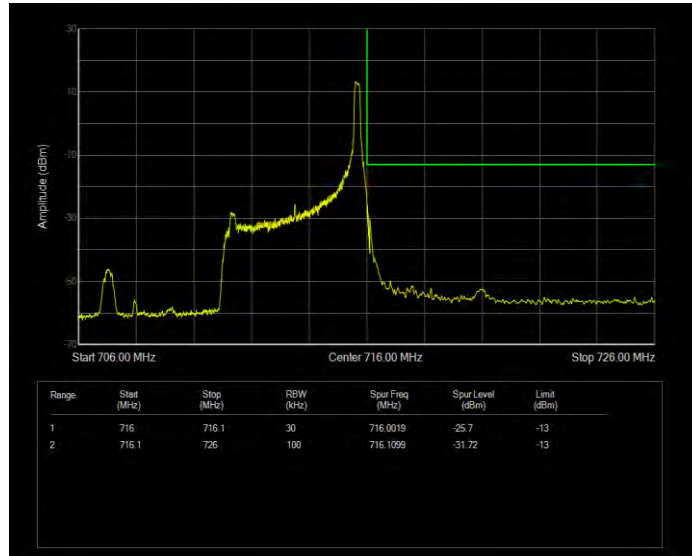

Band12 16QAM BW=5MHz Channel=23155 RB Size=1 Position=#Max Normal