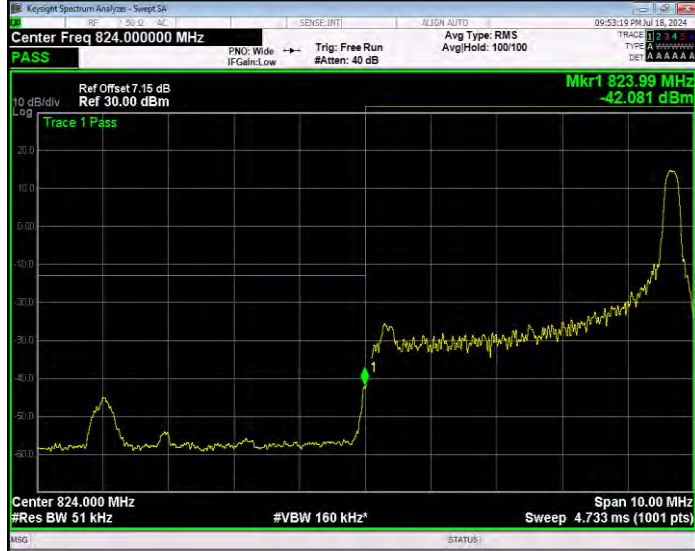

Band5 16QAM BW=5MHz Channel=20425 RB Size=1 Position=#Max Normal