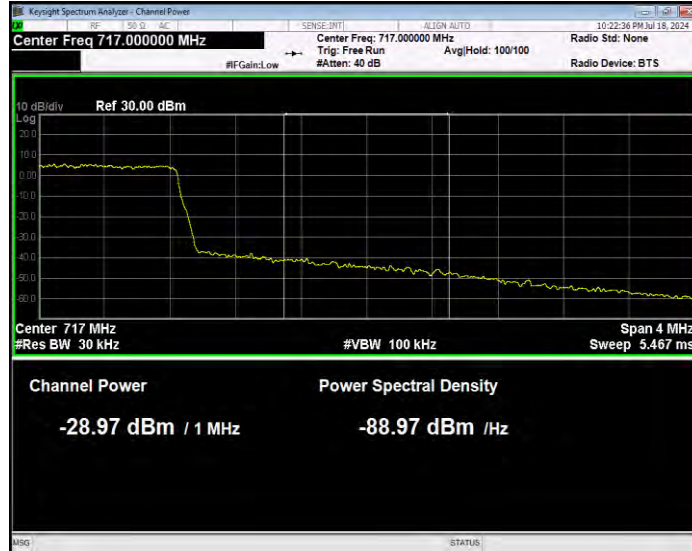

Band12 16QAM BW=1.4MHz Channel=23173 RB Size=6 Position=#0 Extended