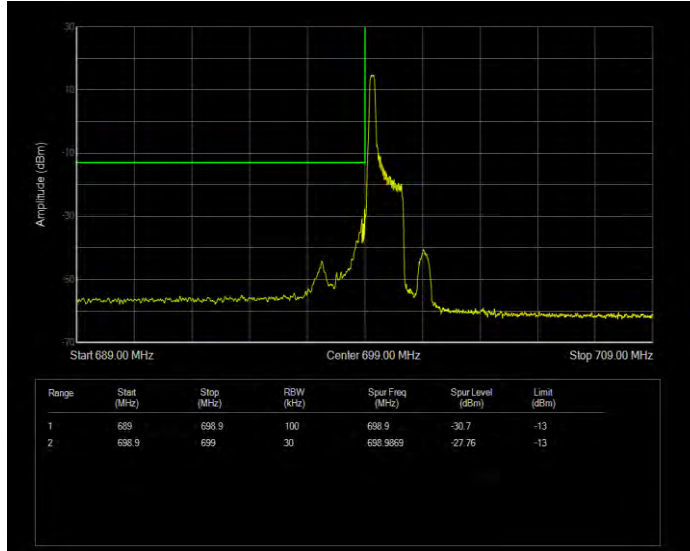

Band12 QPSK BW=1.4MHz Channel=23017 RB Size=1 Position=#0 Normal