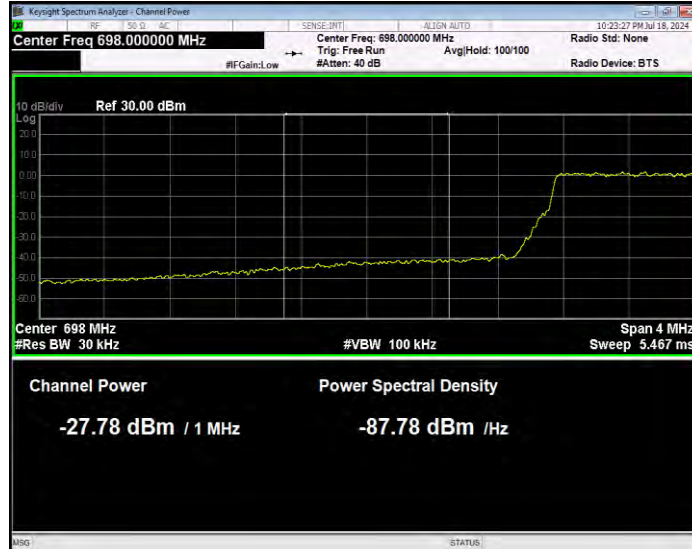

Band12 16QAM BW=3MHz Channel=23025 RB Size=1 Position=#0 Normal

Band12 16QAM BW=3MHz Channel=23025 RB Size=1 Position=#Max Extended

Band12 16QAM BW=3MHz Channel=23025 RB Size=1 Position=#Max Normal

Band12 16QAM BW=3MHz Channel=23025 RB Size=15 Position=#0 Extended