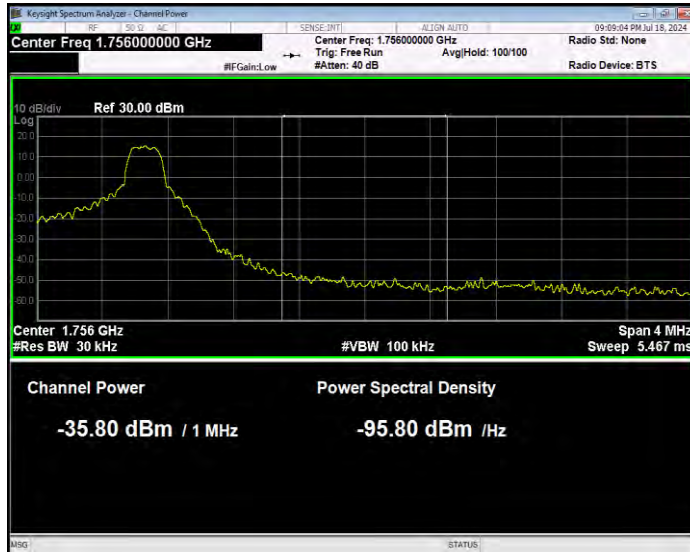

Band4 QPSK BW=5MHz Channel=20375 RB Size=1 Position=#Max Extended