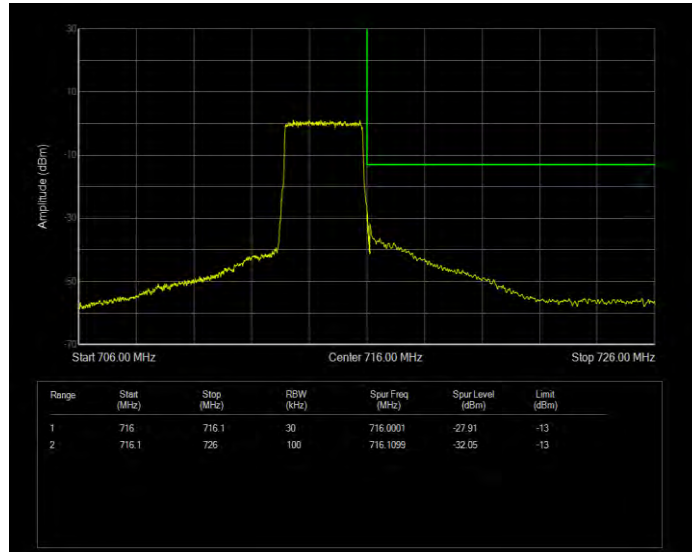

Band12 16QAM BW=3MHz Channel=23165 RB Size=15 Position=#0 Normal