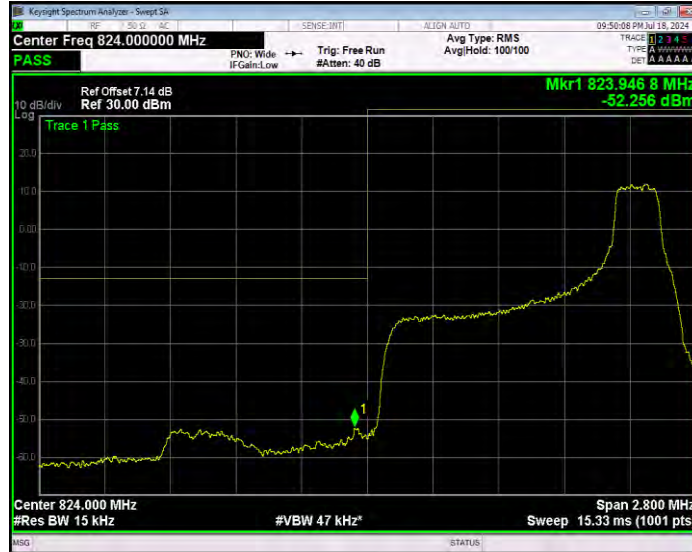

Band5 QPSK BW=1.4MHz Channel=20407 RB Size=1 Position=#Max Normal