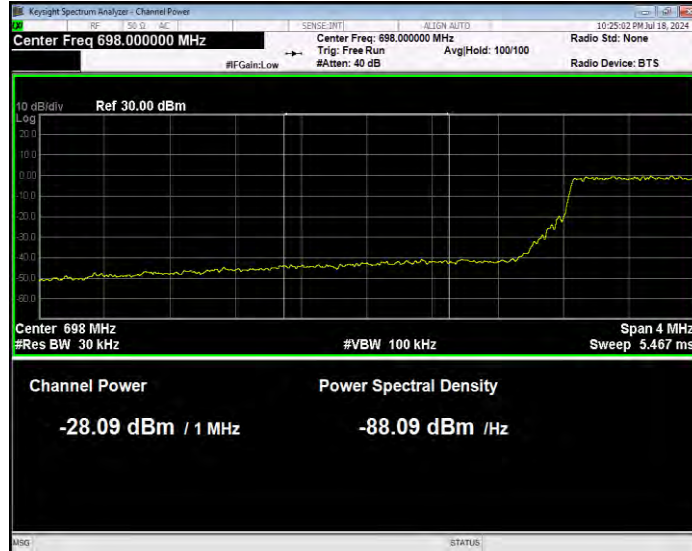

Band12 16QAM BW=5MHz Channel=23035 RB Size=1 Position=#0 Normal

Band12 16QAM BW=5MHz Channel=23035 RB Size=1 Position=#Max Extended

Band12 16QAM BW=5MHz Channel=23035 RB Size=1 Position=#Max Normal

Band12 16QAM BW=5MHz Channel=23035 RB Size=25 Position=#0 Extended