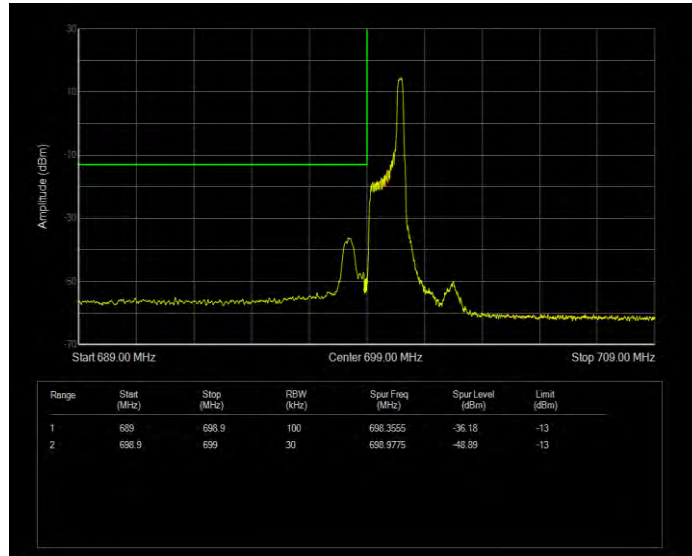

Band12 16QAM BW=1.4MHz Channel=23017 RB Size=1 Position=#Max Normal