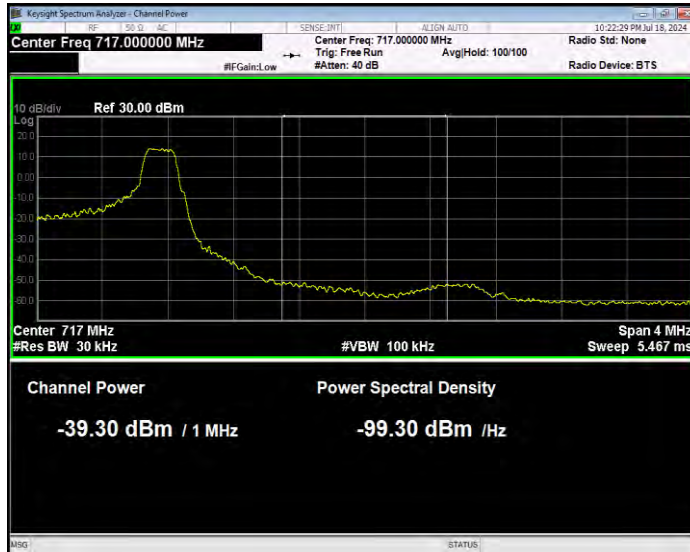

Band12 16QAM BW=1.4MHz Channel=23017 RB Size=6 Position=#0 Normal

Band12 16QAM BW=1.4MHz Channel=23173 RB Size=1 Position=#0 Extended

Band12 16QAM BW=1.4MHz Channel=23173 RB Size=1 Position=#0 Normal

Band12 16QAM BW=1.4MHz Channel=23173 RB Size=1 Position=#Max Extended