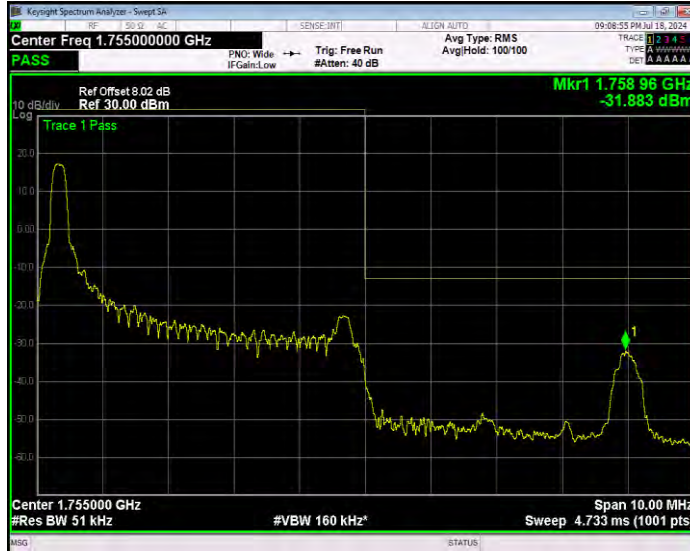

Band4 QPSK BW=5MHz Channel=20375 RB Size=1 Position=#0 Normal