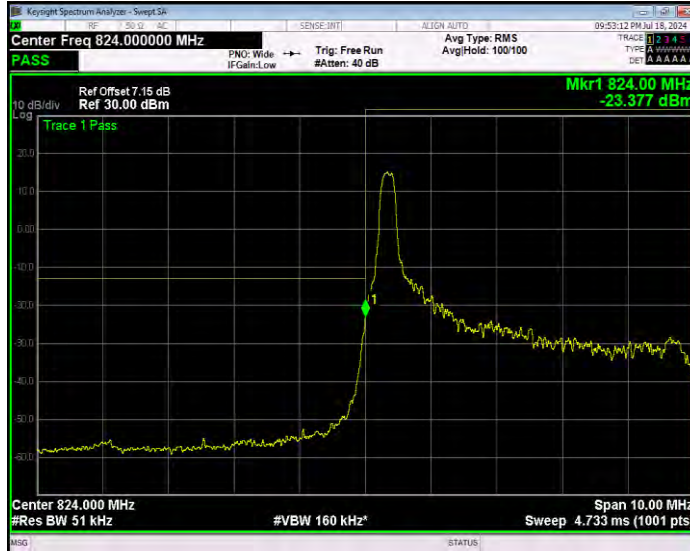

Band5 16QAM BW=5MHz Channel=20425 RB Size=1 Position=#0 Normal