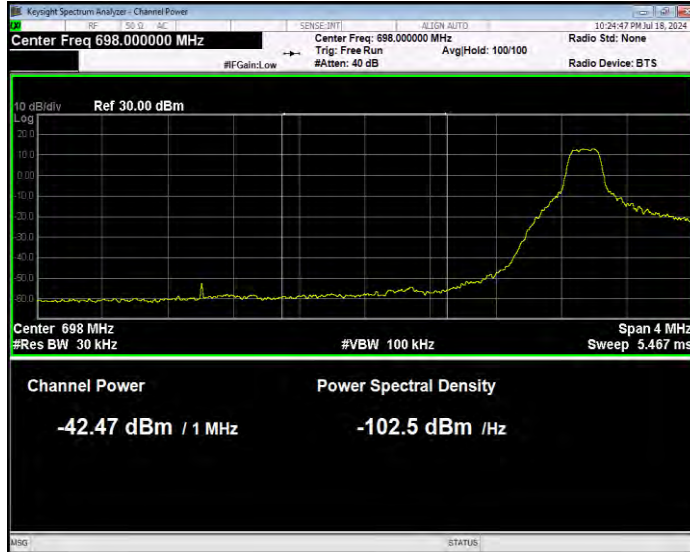

Band12 16QAM BW=3MHz Channel=23165 RB Size=1 Position=#Max Normal

Band12 16QAM BW=3MHz Channel=23165 RB Size=15 Position=#0 Extended

Band12 16QAM BW=3MHz Channel=23165 RB Size=15 Position=#0 Normal

Band12 16QAM BW=5MHz Channel=23035 RB Size=1 Position=#0 Extended