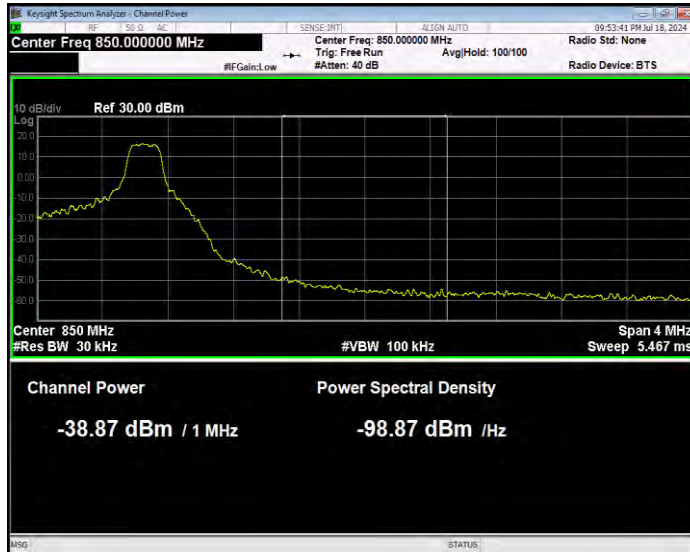

Band5 QPSK BW=5MHz Channel=20625 RB Size=1 Position=#Max Extended