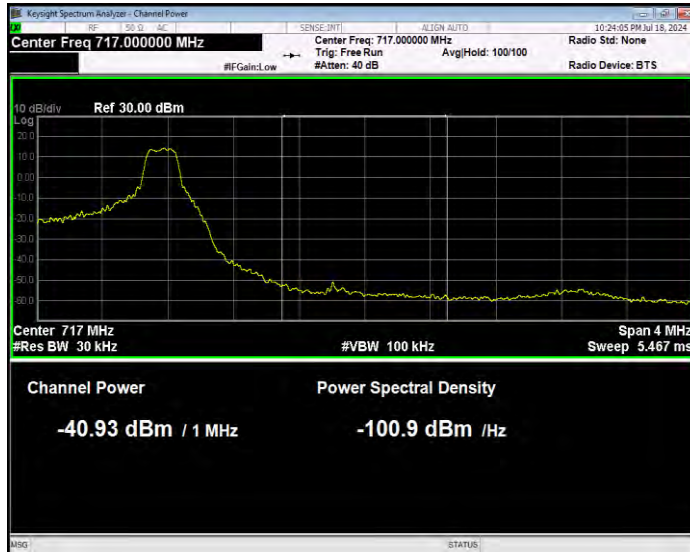

Band12 16QAM BW=3MHz Channel=23025 RB Size=15 Position=#0 Normal

Band12 16QAM BW=3MHz Channel=23165 RB Size=1 Position=#0 Extended

Band12 16QAM BW=3MHz Channel=23165 RB Size=1 Position=#0 Normal

Band12 16QAM BW=3MHz Channel=23165 RB Size=1 Position=#Max Extended