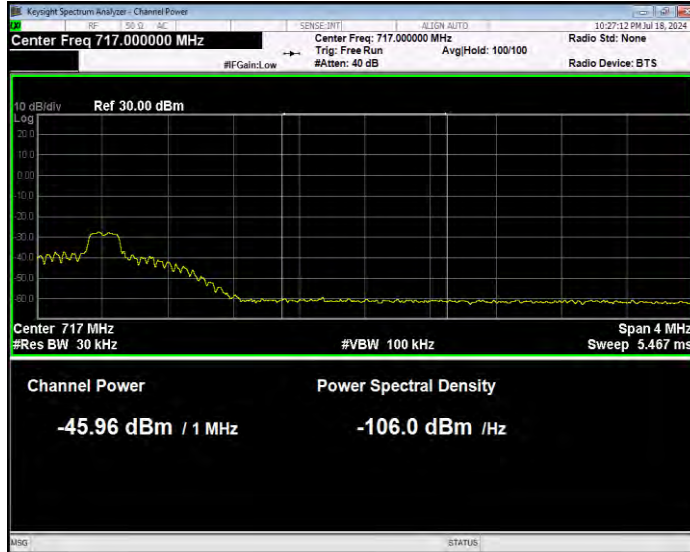

Band12 16QAM BW=10MHz Channel=23130 RB Size=1 Position=#0 Extended