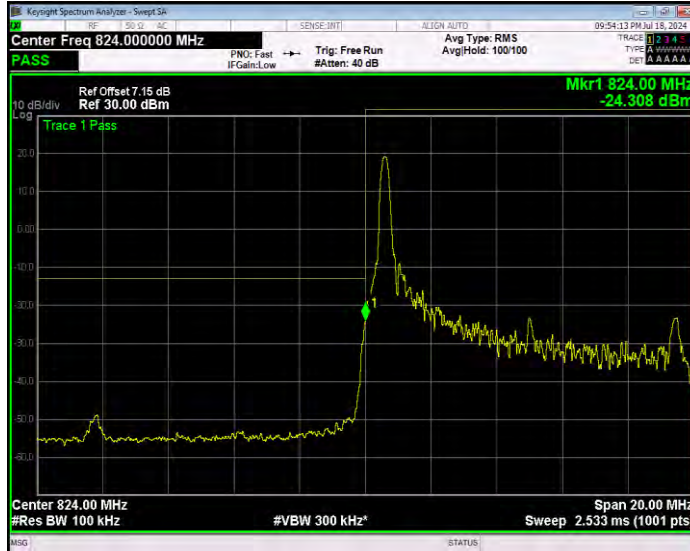

Band5 QPSK BW=10MHz Channel=20450 RB Size=1 Position=#0 Normal