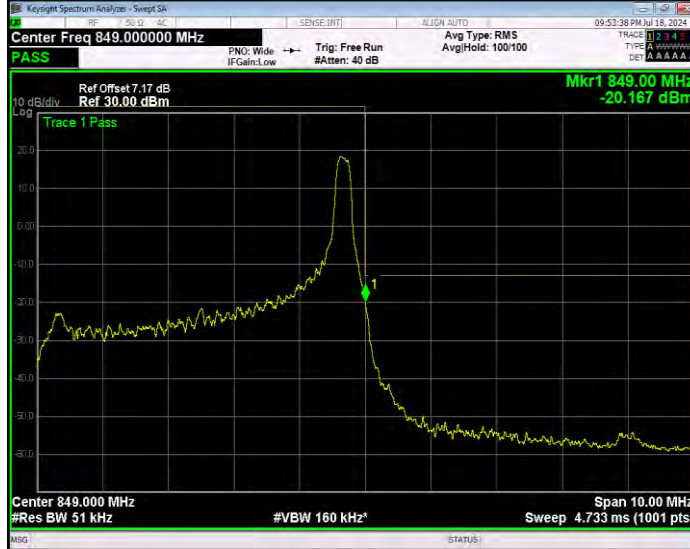

Band5 QPSK BW=5MHz Channel=20625 RB Size=1 Position=#0 Extended

Band5 QPSK BW=5MHz Channel=20625 RB Size=1 Position=#0 Normal

Band5 QPSK BW=5MHz Channel=20625 RB Size=1 Position=#Max Extended

Band5 QPSK BW=5MHz Channel=20625 RB Size=1 Position=#Max Normal