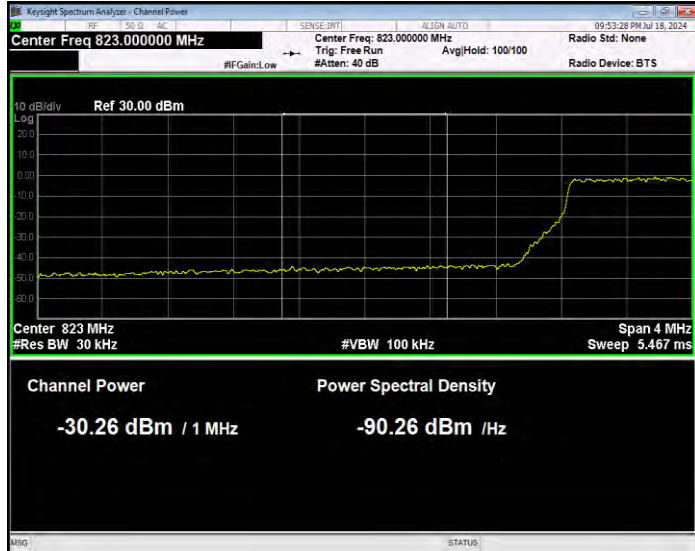

Band5 16QAM BW=5MHz Channel=20425 RB Size=1 Position=#0 Normal

Band5 16QAM BW=5MHz Channel=20425 RB Size=1 Position=#Max Extended

Band5 16QAM BW=5MHz Channel=20425 RB Size=1 Position=#Max Normal

Band5 16QAM BW=5MHz Channel=20425 RB Size=25 Position=#0 Extended