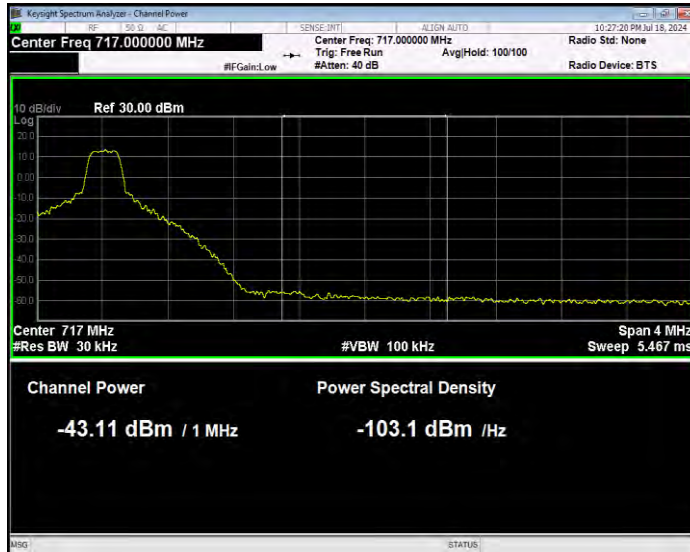

Band12 16QAM BW=10MHz Channel=23060 RB Size=50 Position=#0 Normal

Band12 16QAM BW=10MHz Channel=23130 RB Size=1 Position=#0 Extended

Band12 16QAM BW=10MHz Channel=23130 RB Size=1 Position=#0 Normal

Band12 16QAM BW=10MHz Channel=23130 RB Size=1 Position=#Max Extended