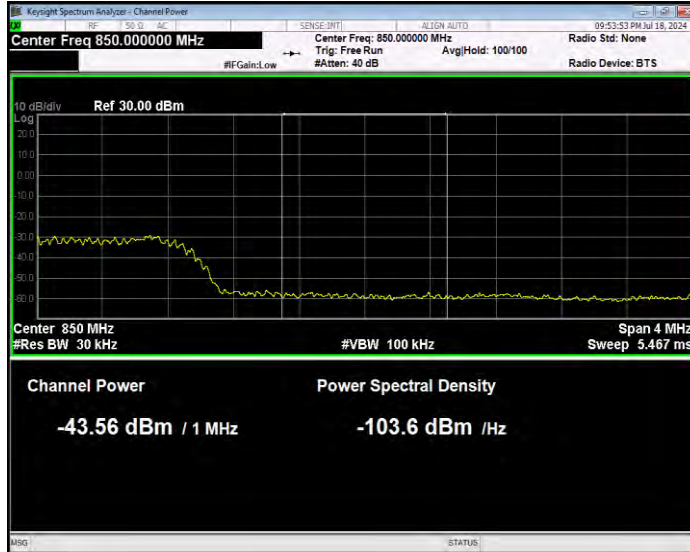

Band5 16QAM BW=5MHz Channel=20625 RB Size=1 Position=#0 Extended