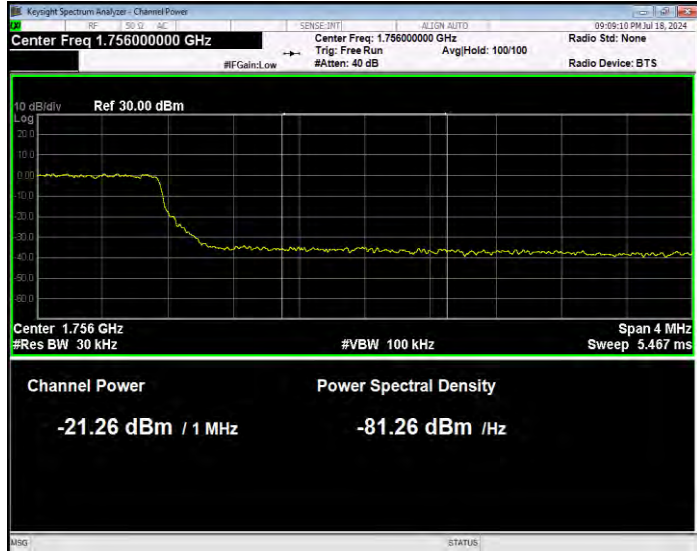

Band4 QPSK BW=5MHz Channel=20375 RB Size=25 Position=#0 Extended