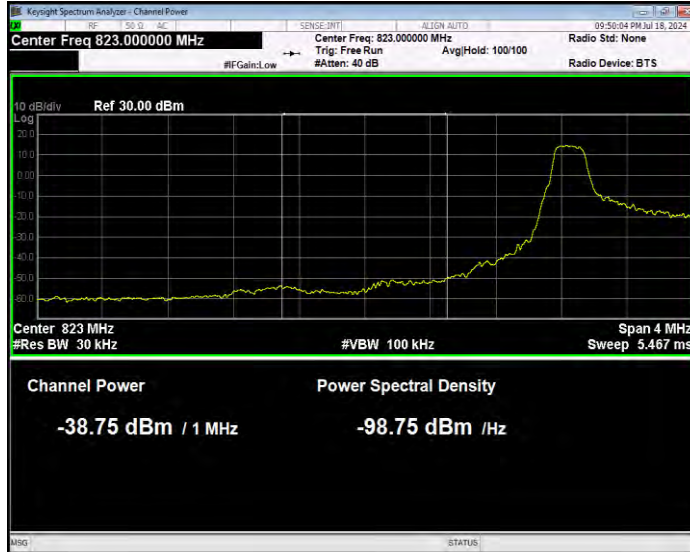

Band5 16QAM BW=5MHz Channel=20625 RB Size=1 Position=#Max Normal

Band5 16QAM BW=5MHz Channel=20625 RB Size=25 Position=#0 Extended

Band5 16QAM BW=5MHz Channel=20625 RB Size=25 Position=#0 Normal

Band5 QPSK BW=1.4MHz Channel=20407 RB Size=1 Position=#0 Extended