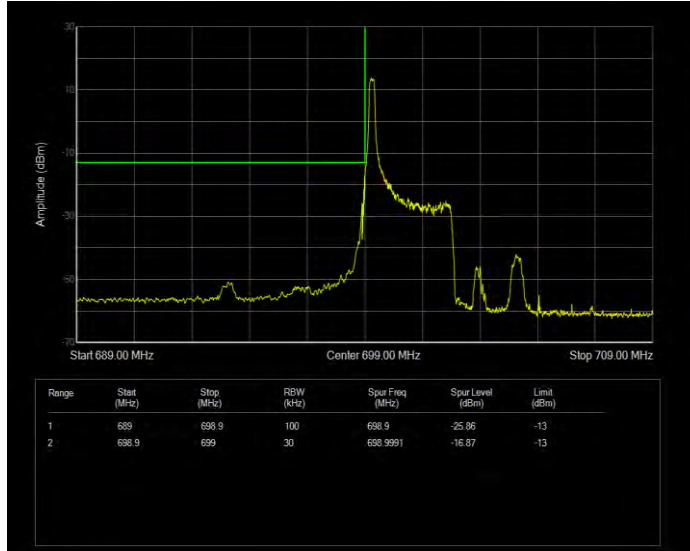

Band12 16QAM BW=3MHz Channel=23025 RB Size=1 Position=#0 Normal