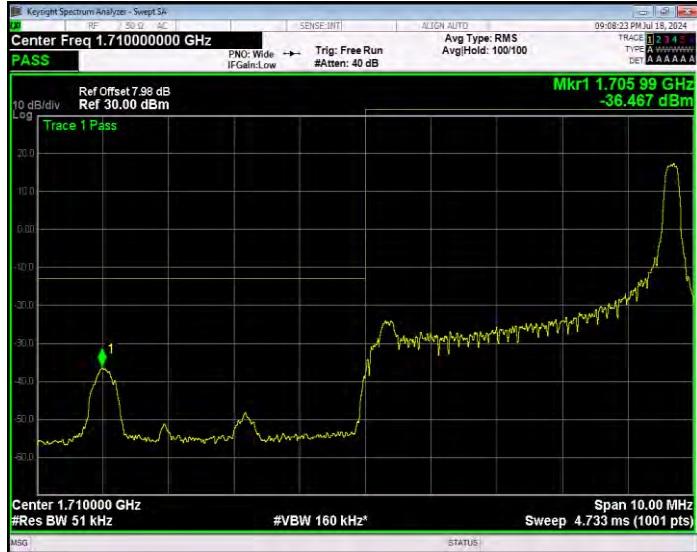

Band4 QPSK BW=5MHz Channel=19975 RB Size=1 Position=#Max Normal