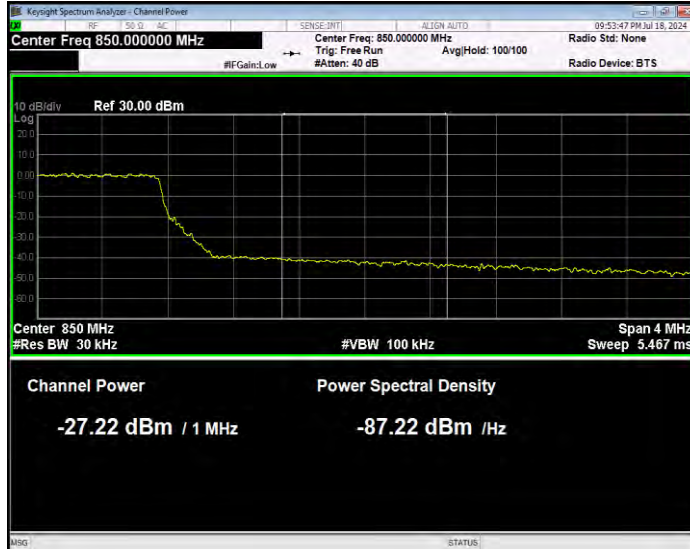

Band5 QPSK BW=5MHz Channel=20625 RB Size=25 Position=#0 Extended