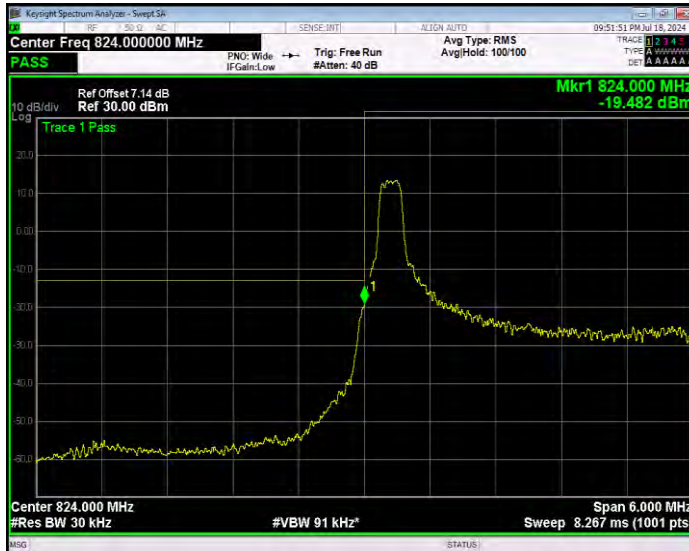

Band5 16QAM BW=3MHz Channel=20415 RB Size=1 Position=#0 Normal