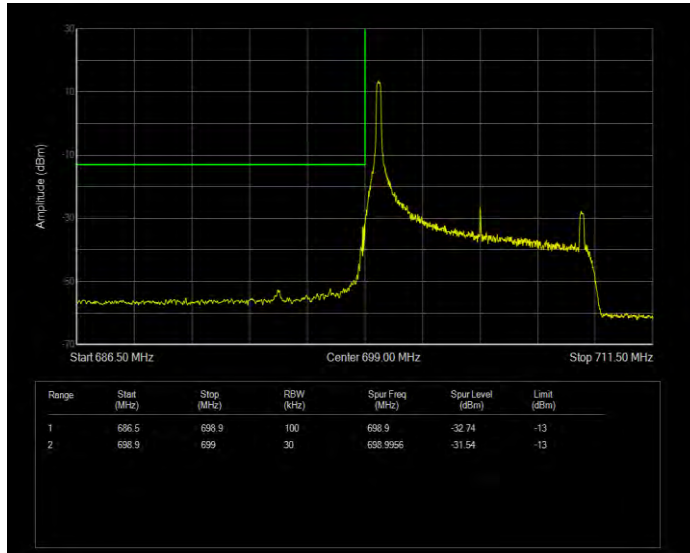

Band12 16QAM BW=10MHz Channel=23060 RB Size=1 Position=#0 Normal