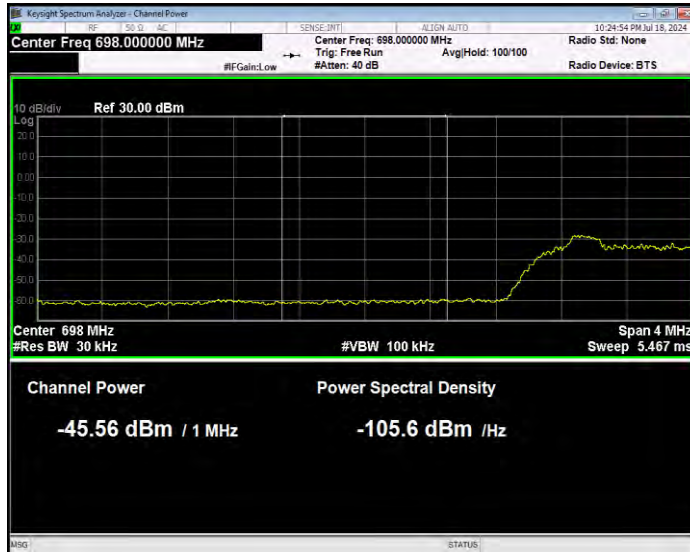

Band12 16QAM BW=5MHz Channel=23035 RB Size=1 Position=#Max Extended