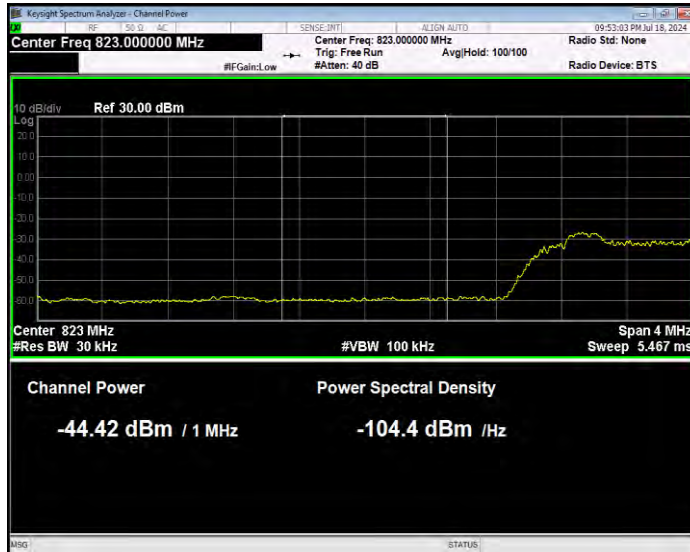

Band5 QPSK BW=5MHz Channel=20425 RB Size=1 Position=#Max Extended