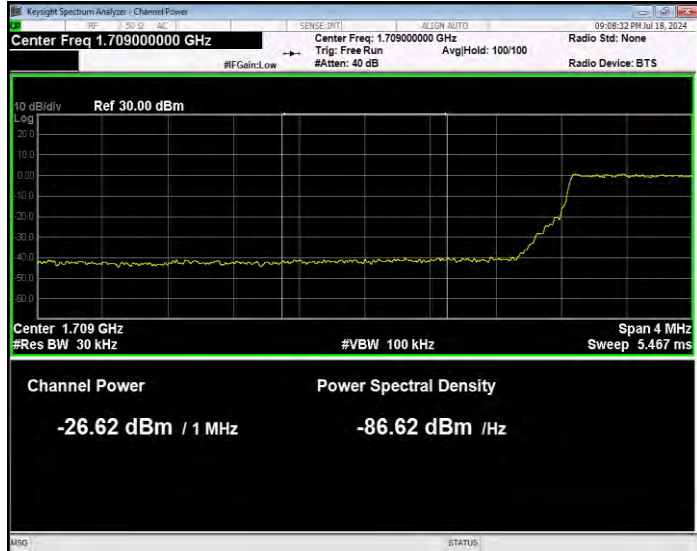

Band4 QPSK BW=3MHz Channel=20385 RB Size=15 Position=#0 Extended

Band4 QPSK BW=3MHz Channel=20385 RB Size=15 Position=#0 Normal

Band4 QPSK BW=5MHz Channel=19975 RB Size=1 Position=#0 Extended

Band4 QPSK BW=5MHz Channel=19975 RB Size=1 Position=#0 Normal

Band4 QPSK BW=5MHz Channel=19975 RB Size=1 Position=#Max Extended

Band4 QPSK BW=5MHz Channel=19975 RB Size=1 Position=#Max Normal

Band4 QPSK BW=5MHz Channel=19975 RB Size=25 Position=#0 Extended

Band4 QPSK BW=5MHz Channel=19975 RB Size=25 Position=#0 Normal