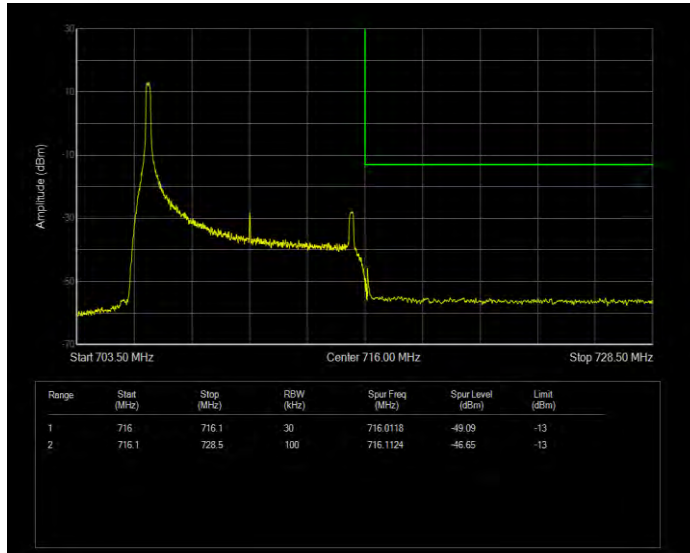

Band12 16QAM BW=10MHz Channel=23130 RB Size=1 Position=#0 Normal