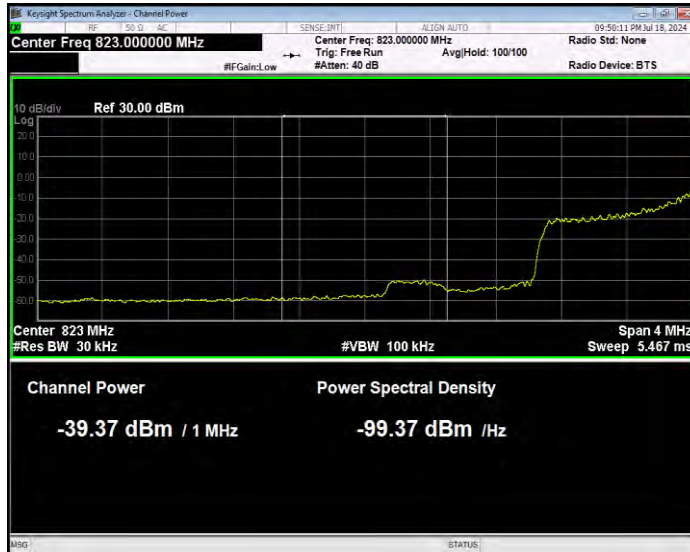

Band5 QPSK BW=1.4MHz Channel=20407 RB Size=1 Position=#Max Extended