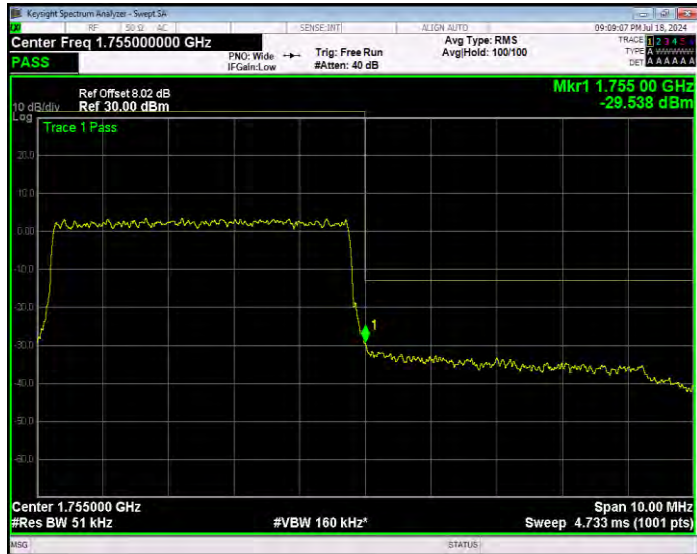

Band4 QPSK BW=5MHz Channel=20375 RB Size=25 Position=#0 Normal