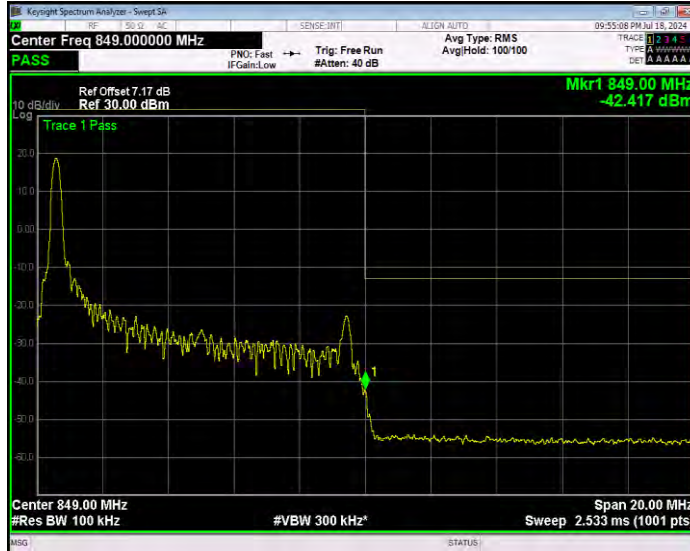

Band5 16QAM BW=10MHz Channel=20600 RB Size=1 Position=#0 Normal