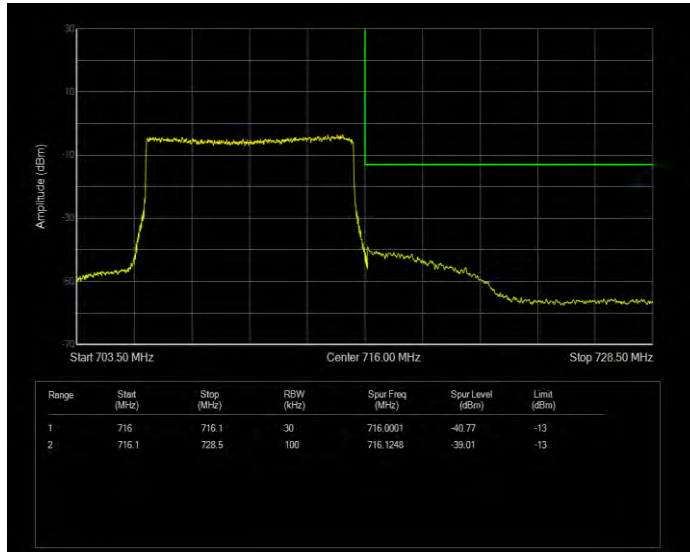

Band12 16QAM BW=10MHz Channel=23060 RB Size=50 Position=#0 Normal

Band12 16QAM BW=10MHz Channel=23130 RB Size=1 Position=#0 Extended

Band12 16QAM BW=10MHz Channel=23130 RB Size=1 Position=#0 Normal

Band12 16QAM BW=10MHz Channel=23130 RB Size=1 Position=#Max Extended

Band12 16QAM BW=10MHz Channel=23130 RB Size=1 Position=#Max Normal

Band12 16QAM BW=10MHz Channel=23130 RB Size=50 Position=#0 Extended

Band12 16QAM BW=10MHz Channel=23130 RB Size=50 Position=#0 Normal

Band12 16QAM BW=3MHz Channel=23025 RB Size=1 Position=#0 Extended