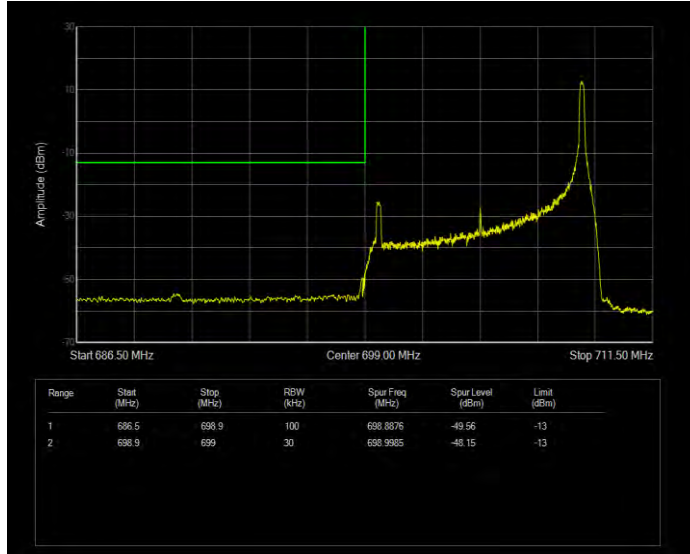

Band12 16QAM BW=10MHz Channel=23060 RB Size=1 Position=#Max Normal