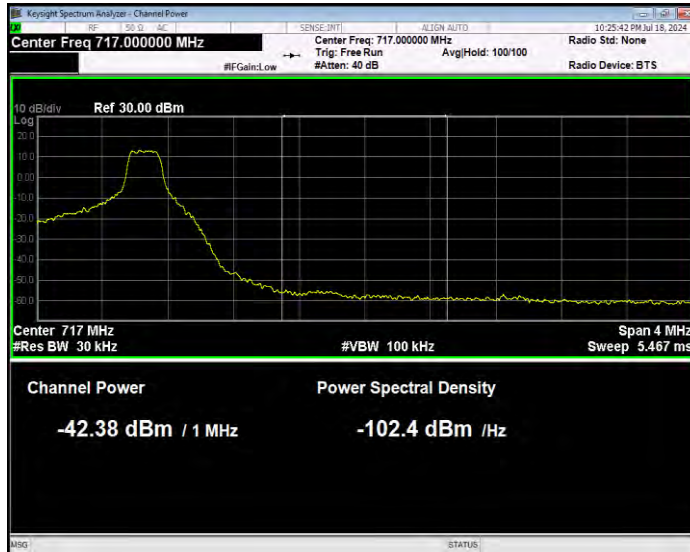

Band12 16QAM BW=5MHz Channel=23035 RB Size=25 Position=#0 Normal

Band12 16QAM BW=5MHz Channel=23155 RB Size=1 Position=#0 Extended

Band12 16QAM BW=5MHz Channel=23155 RB Size=1 Position=#0 Normal

Band12 16QAM BW=5MHz Channel=23155 RB Size=1 Position=#Max Extended