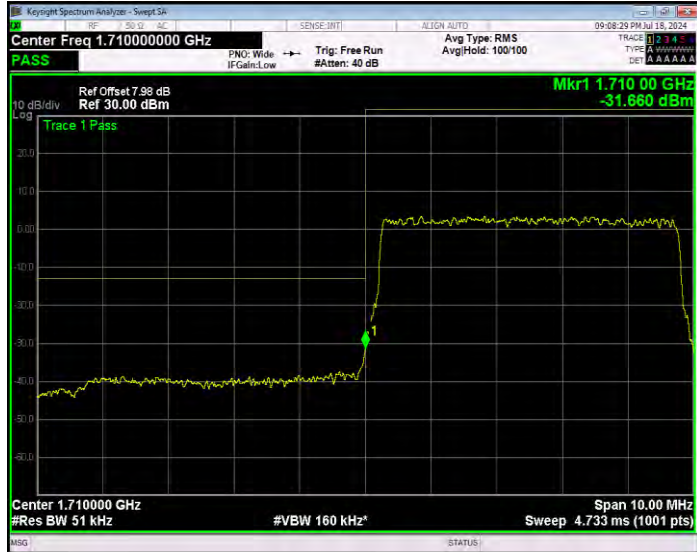

Band4 QPSK BW=5MHz Channel=19975 RB Size=1 Position=#Max Extended

Band4 QPSK BW=5MHz Channel=19975 RB Size=1 Position=#Max Normal

Band4 QPSK BW=5MHz Channel=19975 RB Size=25 Position=#0 Extended

Band4 QPSK BW=5MHz Channel=19975 RB Size=25 Position=#0 Normal