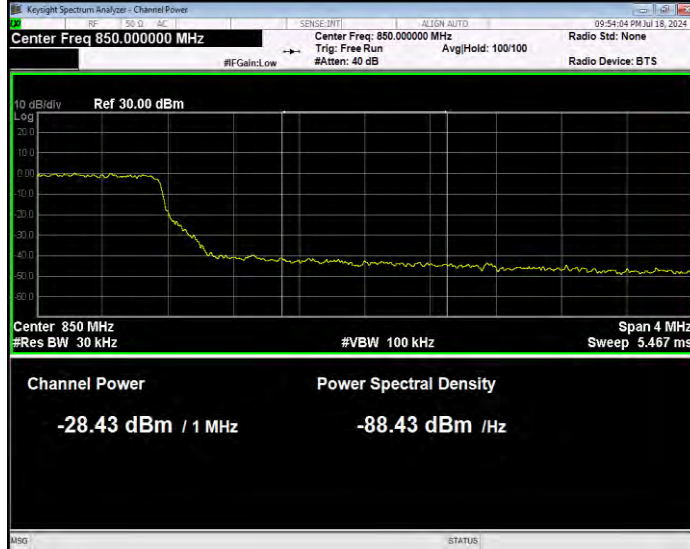

Band5 16QAM BW=5MHz Channel=20625 RB Size=25 Position=#0 Extended