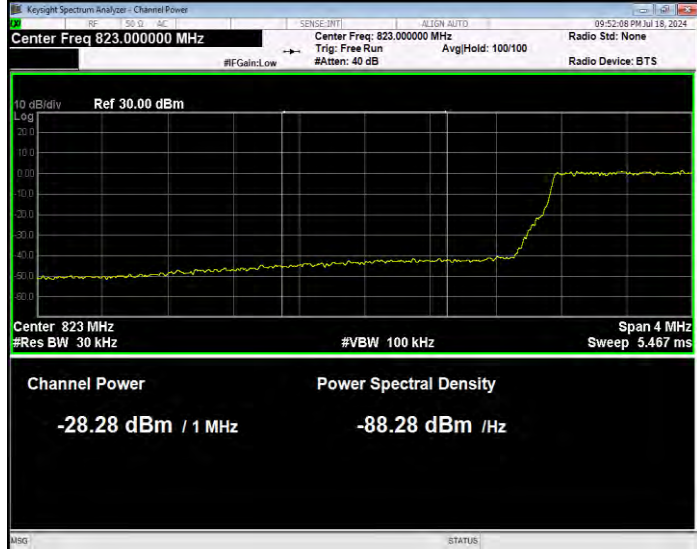

Band5 16QAM BW=3MHz Channel=20415 RB Size=1 Position=#0 Normal

Band5 16QAM BW=3MHz Channel=20415 RB Size=1 Position=#Max Extended

Band5 16QAM BW=3MHz Channel=20415 RB Size=1 Position=#Max Normal

Band5 16QAM BW=3MHz Channel=20415 RB Size=15 Position=#0 Extended