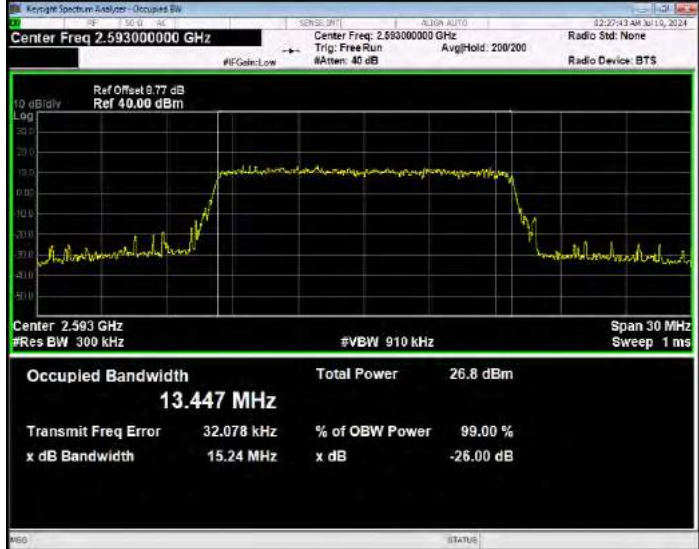

Band41 16QAM BW=15MHz Channel=40620 RB Size=75 Position=#0