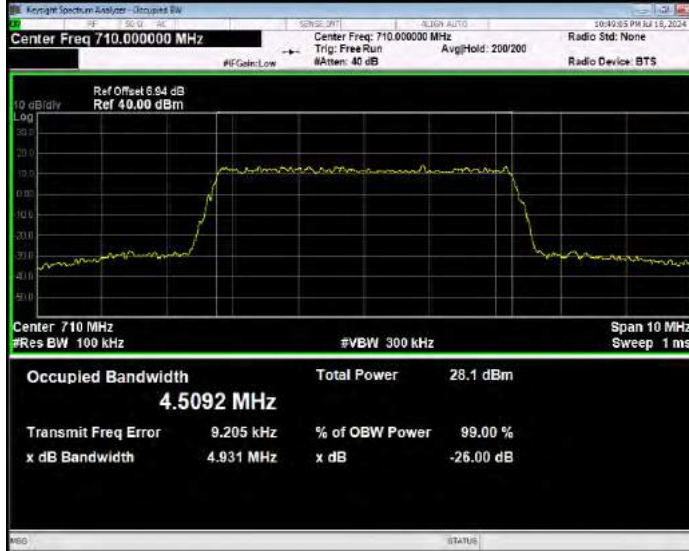

Band17 QPSK BW=5MHz Channel=23790 RB Size=25 Position=#0