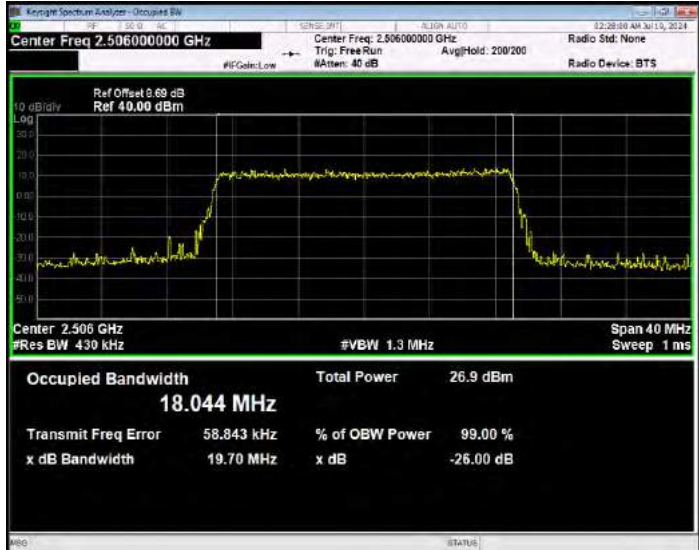

Band41 16QAM BW=20MHz Channel=39750 RB Size=100 Position=#0