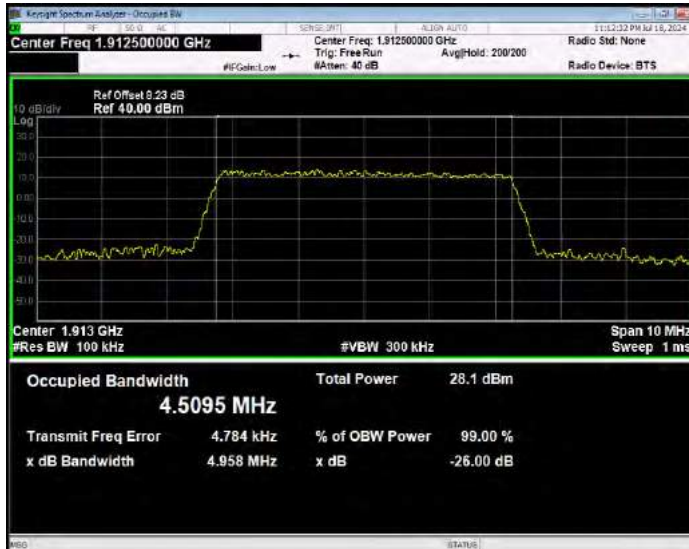

Band25 16QAM BW=3MHz Channel=26675 RB Size=15 Position=#0

Band25 16QAM BW=5MHz Channel=26065 RB Size=25 Position=#0

Band25 16QAM BW=5MHz Channel=26365 RB Size=25 Position=#0

Band25 16QAM BW=5MHz Channel=26665 RB Size=25 Position=#0