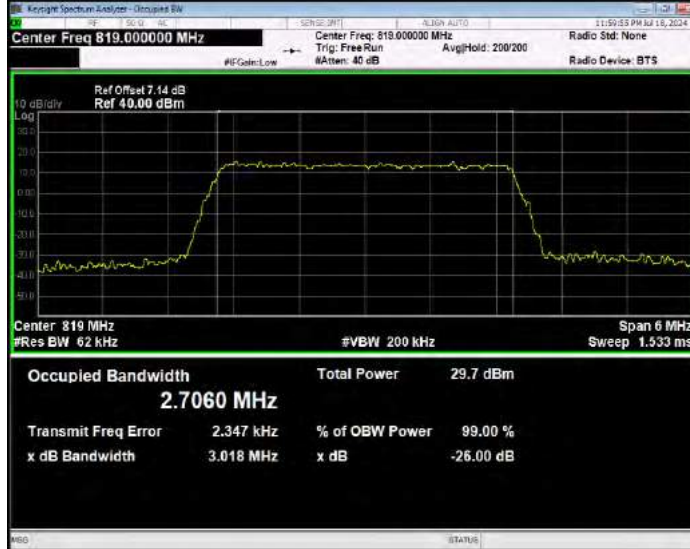

Band26(814-824) QPSK BW=3MHz Channel=26740 RB Size=15 Position=#0