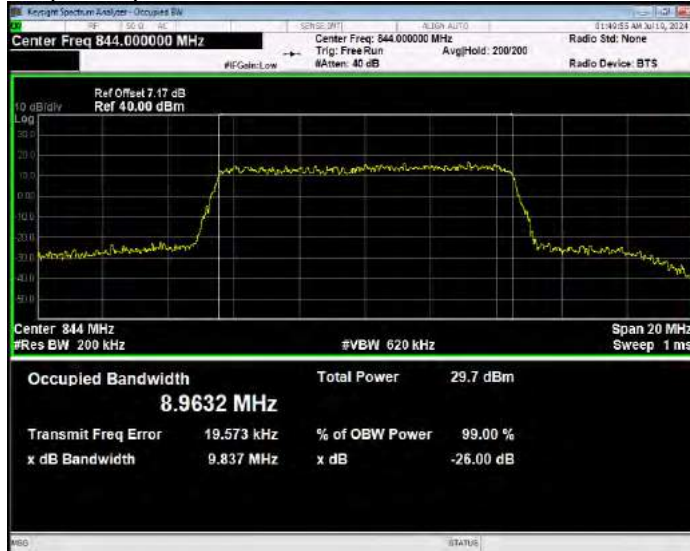

Band26(824-849) QPSK BW=10MHz Channel=26990 RB Size=50 Position=#0