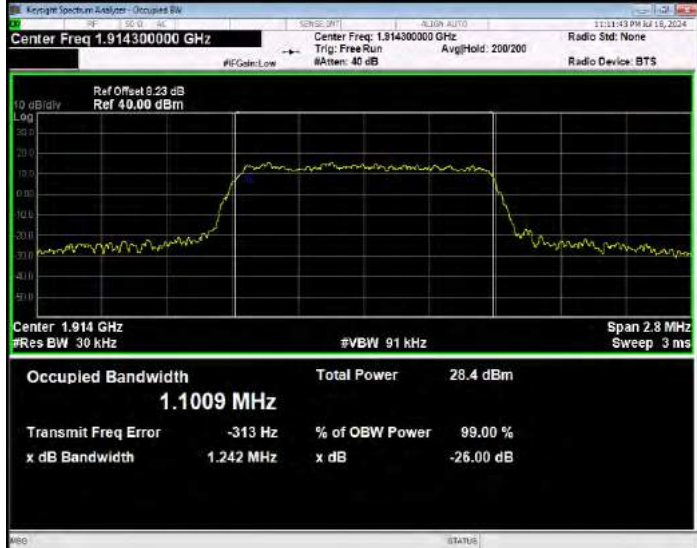

Band25 16QAM BW=1.4MHz Channel=26683 RB Size=6 Position=#0