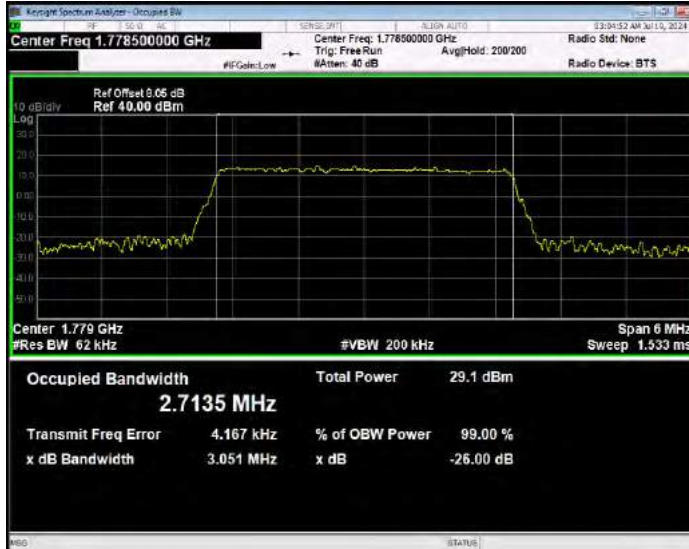

Band66 QPSK BW=3MHz Channel=132657 RB Size=15 Position=#0