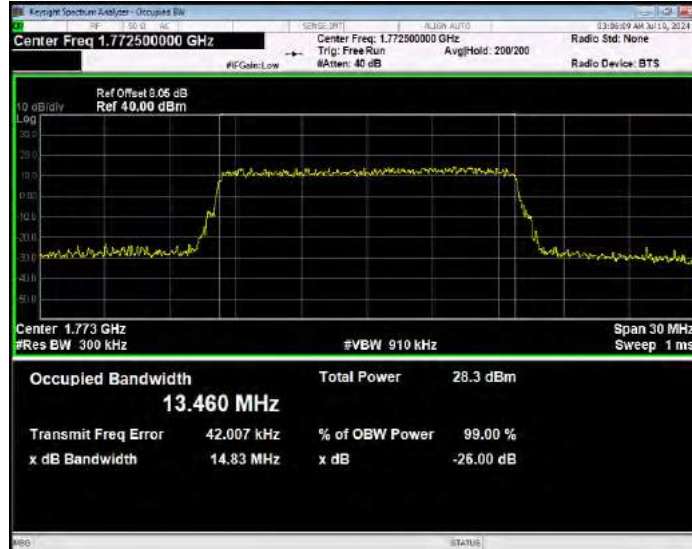

Band66 16QAM BW=15MHz Channel=132597 RB Size=75 Position=#0