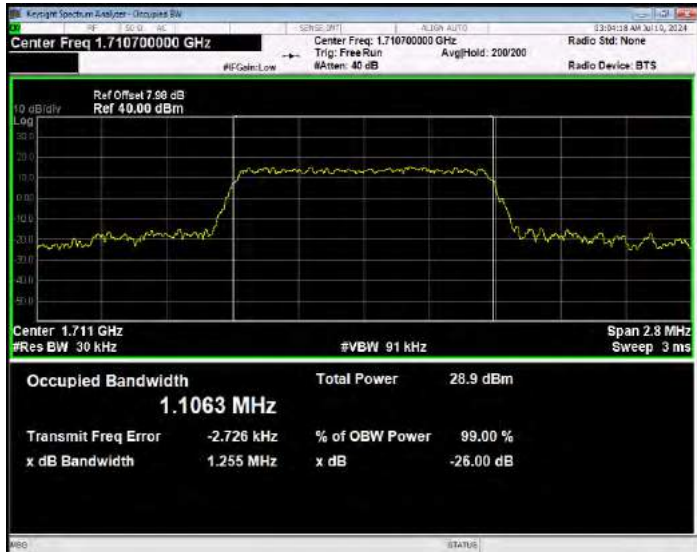

Band66 16QAM BW=1.4MHz Channel=131979 RB Size=6 Position=#0