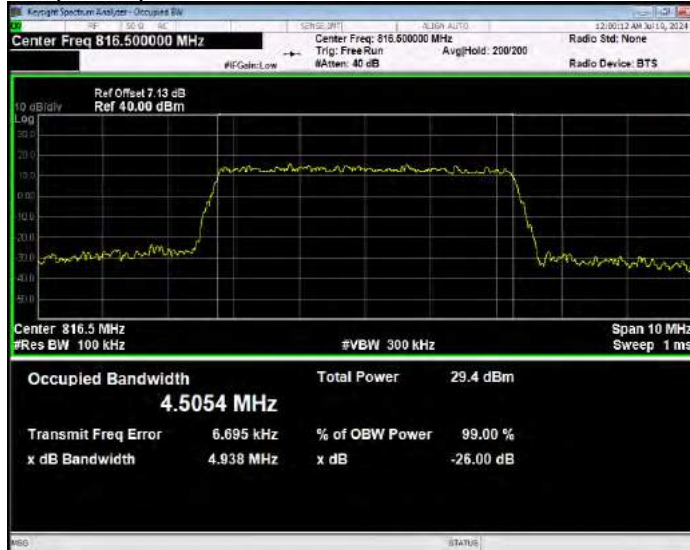

Band26(814-824) QPSK BW=5MHz Channel=26715 RB Size=25 Position=#0