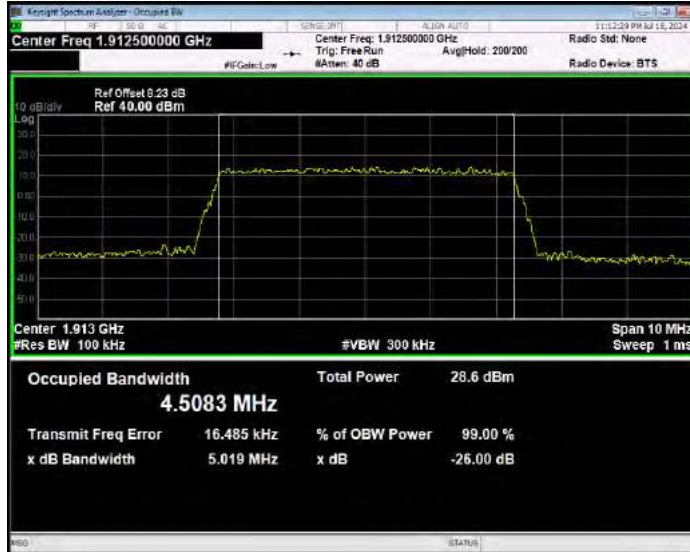

Band25 QPSK BW=5MHz Channel=26665 RB Size=25 Position=#0