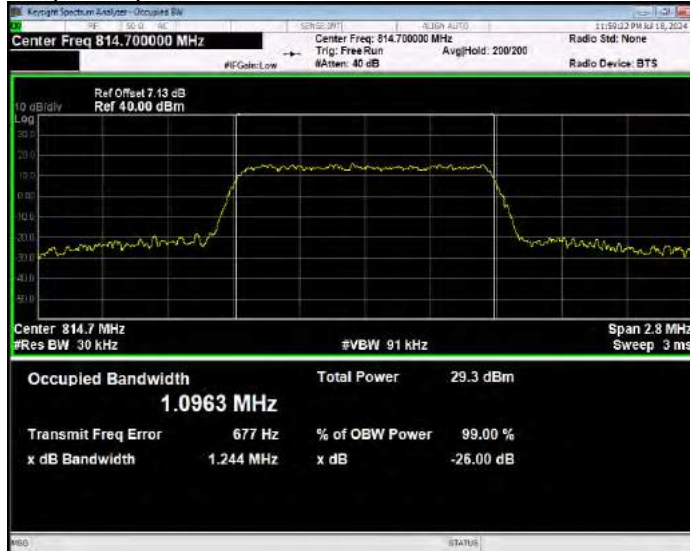

Band26(814-824) QPSK BW=1.4MHz Channel=26697 RB Size=6 Position=#0