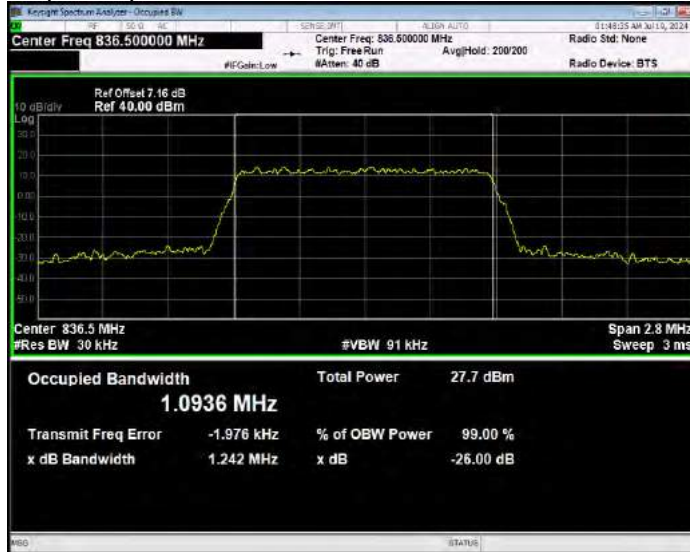

Band26(824-849) 16QAM BW=1.4MHz Channel=26915 RB Size=6 Position=#0