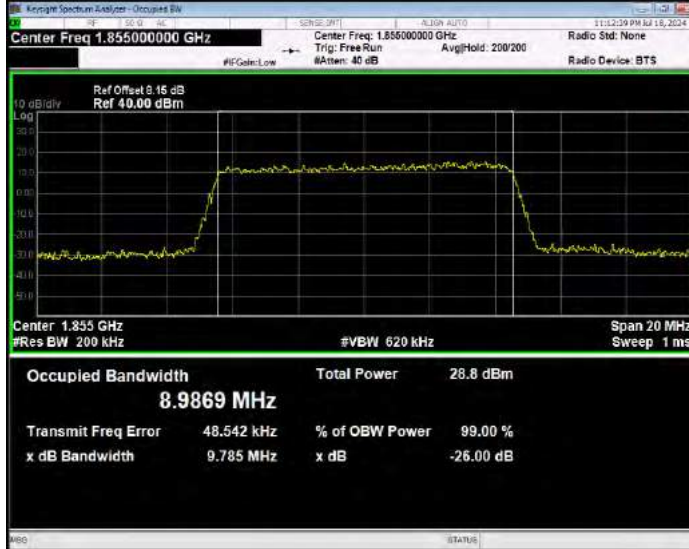

Band25 QPSK BW=1.4MHz Channel=26047 RB Size=6 Position=#0

Band25 QPSK BW=1.4MHz Channel=26365 RB Size=6 Position=#0

Band25 QPSK BW=1.4MHz Channel=26683 RB Size=6 Position=#0

Band25 QPSK BW=10MHz Channel=26090 RB Size=50 Position=#0