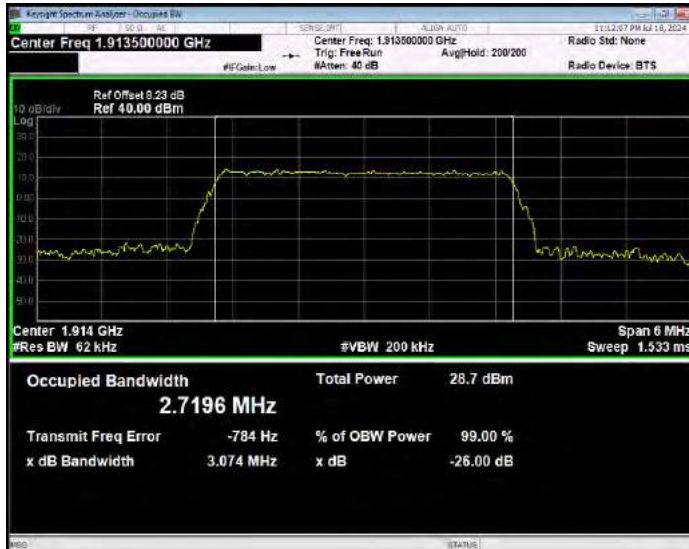

Band25 16QAM BW=3MHz Channel=26675 RB Size=15 Position=#0