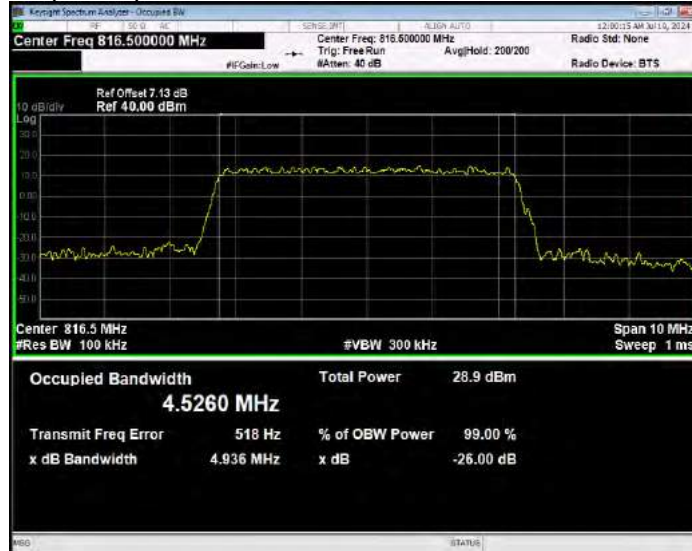

Band26(814-824) 16QAM BW=5MHz Channel=26715 RB Size=25 Position=#0