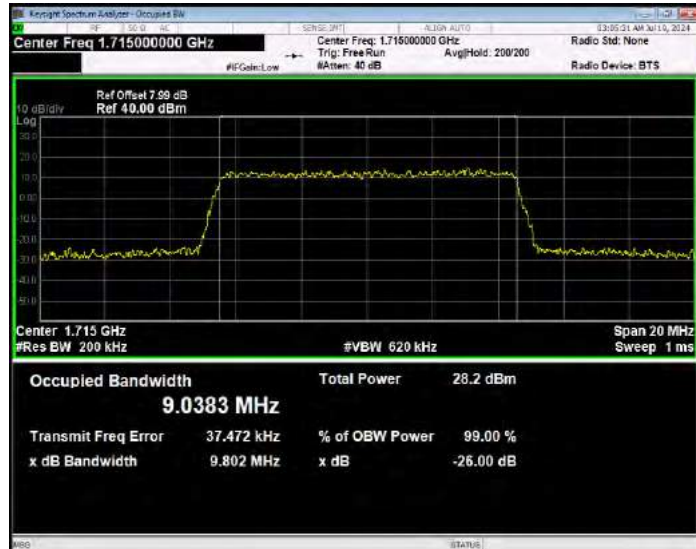

Band66 16QAM BW=1.4MHz Channel=131979 RB Size=6 Position=#0

Band66 16QAM BW=1.4MHz Channel=132322 RB Size=6 Position=#0

Band66 16QAM BW=1.4MHz Channel=132665 RB Size=6 Position=#0

Band66 16QAM BW=10MHz Channel=132022 RB Size=50 Position=#0