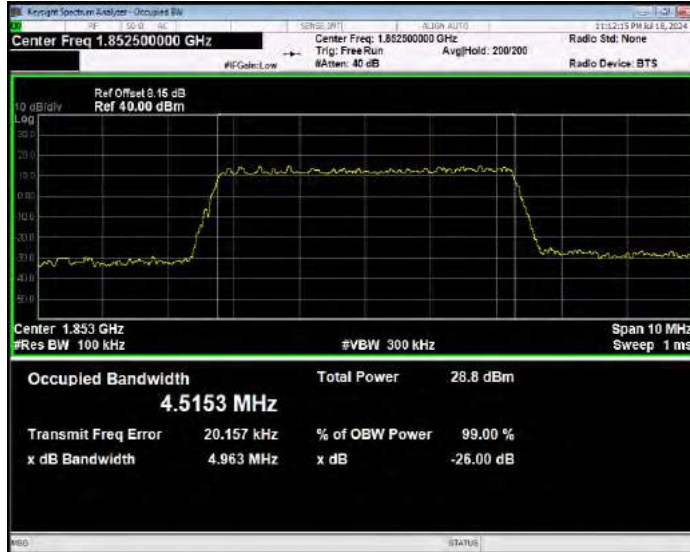

Band25 QPSK BW=3MHz Channel=26055 RB Size=15 Position=#0

Band25 QPSK BW=3MHz Channel=26365 RB Size=15 Position=#0

Band25 QPSK BW=3MHz Channel=26675 RB Size=15 Position=#0

Band25 QPSK BW=5MHz Channel=26065 RB Size=25 Position=#0