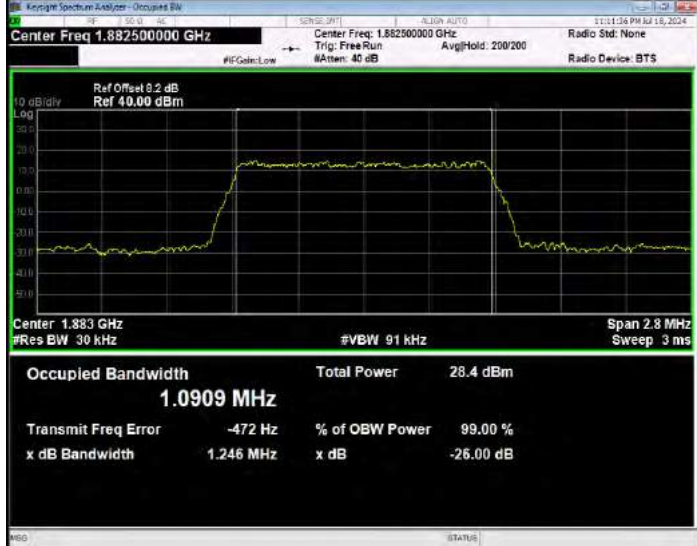

Band17 QPSK BW=5MHz Channel=23790 RB Size=25 Position=#0

Band17 QPSK BW=5MHz Channel=23825 RB Size=25 Position=#0

Band25 16QAM BW=1.4MHz Channel=26047 RB Size=6 Position=#0

Band25 16QAM BW=1.4MHz Channel=26365 RB Size=6 Position=#0