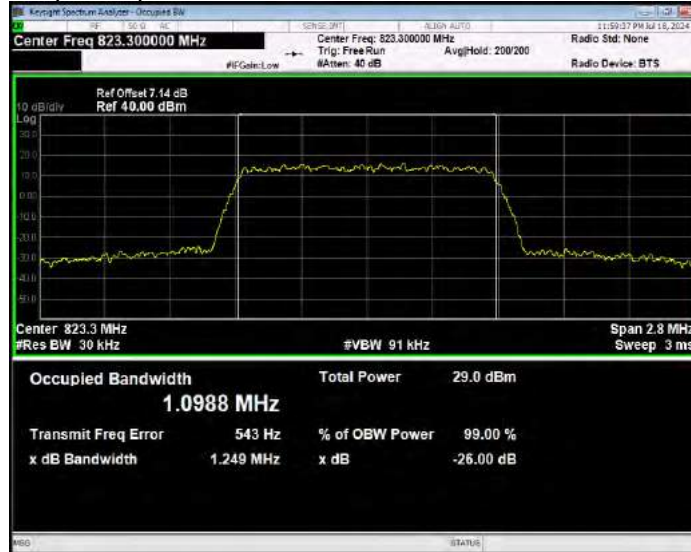

Band26(814-824) 16QAM BW=5MHz Channel=26765 RB Size=25 Position=#0

Band26(814-824) QPSK BW=1.4MHz Channel=26697 RB Size=6 Position=#0

Band26(814-824) QPSK BW=1.4MHz Channel=26740 RB Size=6 Position=#0

Band26(814-824) QPSK BW=1.4MHz Channel=26783 RB Size=6 Position=#0