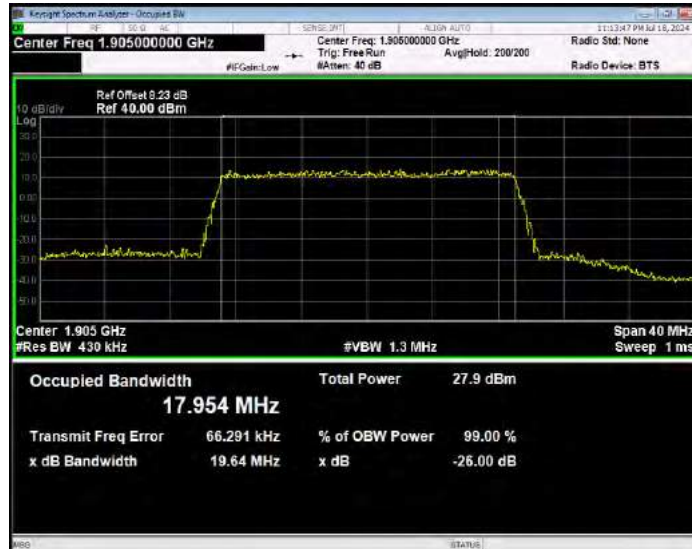

Band25 16QAM BW=20MHz Channel=26590 RB Size=100 Position=#0