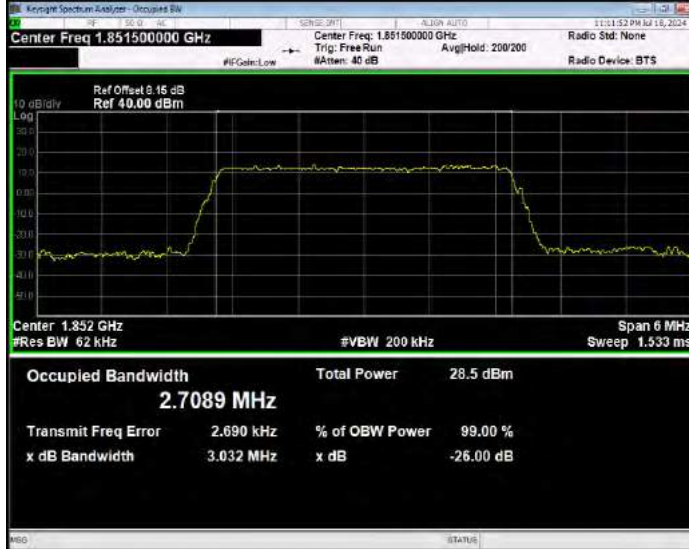

Band25 16QAM BW=3MHz Channel=26055 RB Size=15 Position=#0