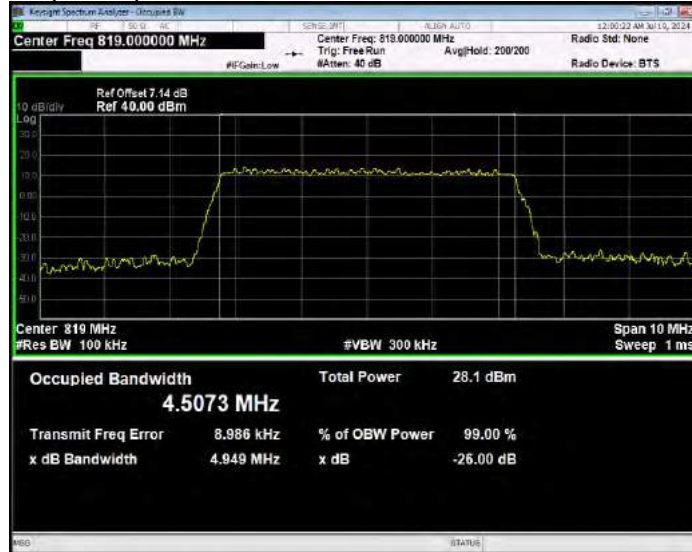

Band26(814-824) 16QAM BW=3MHz Channel=26740 RB Size=15 Position=#0

Band26(814-824) 16QAM BW=3MHz Channel=26775 RB Size=15 Position=#0

Band26(814-824) 16QAM BW=5MHz Channel=26715 RB Size=25 Position=#0

Band26(814-824) 16QAM BW=5MHz Channel=26740 RB Size=25 Position=#0