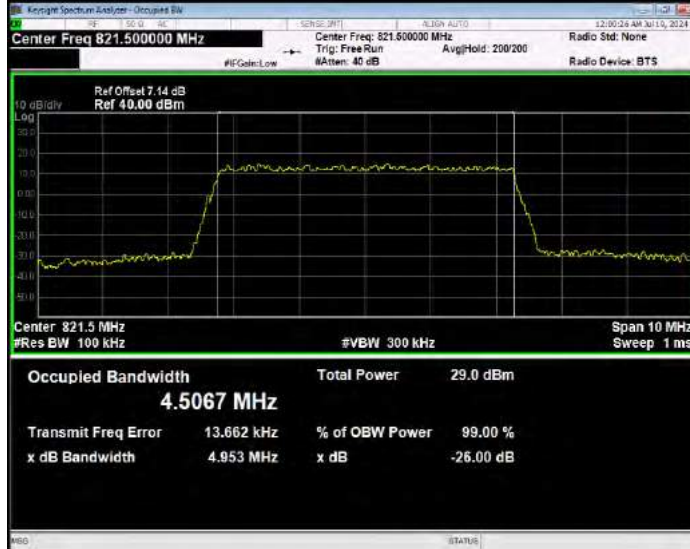

Band26(814-824) QPSK BW=5MHz Channel=26765 RB Size=25 Position=#0