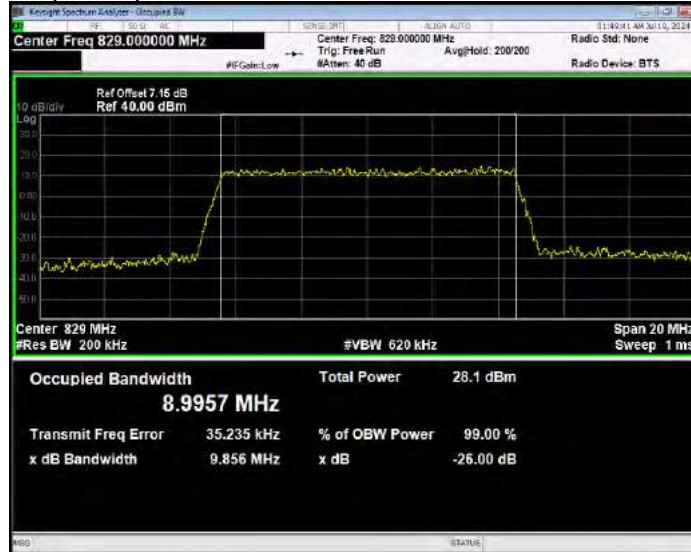

Band26(824-849) QPSK BW=10MHz Channel=26840 RB Size=50 Position=#0