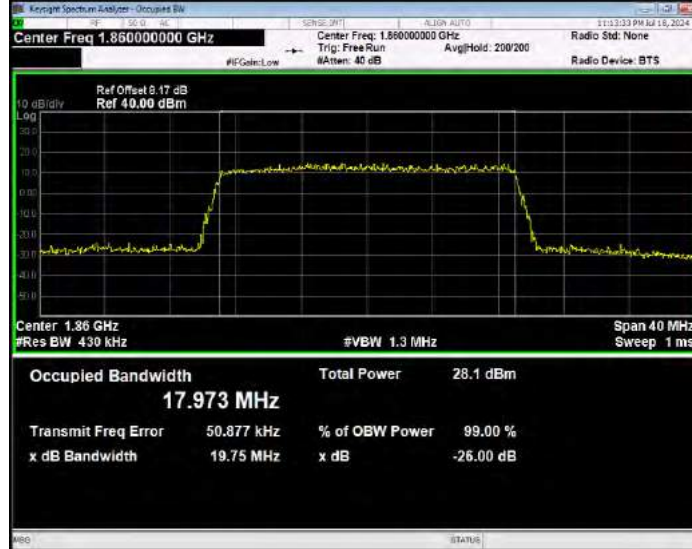

Band25 16QAM BW=15MHz Channel=26115 RB Size=75 Position=#0

Band25 16QAM BW=15MHz Channel=26365 RB Size=75 Position=#0

Band25 16QAM BW=15MHz Channel=26615 RB Size=75 Position=#0

Band25 16QAM BW=20MHz Channel=26140 RB Size=100 Position=#0