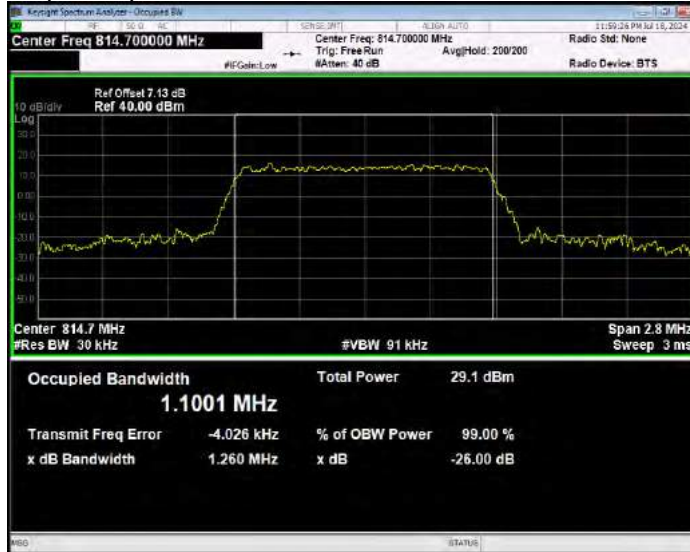

Band26(814-824) 16QAM BW=1.4MHz Channel=26697 RB Size=6 Position=#0