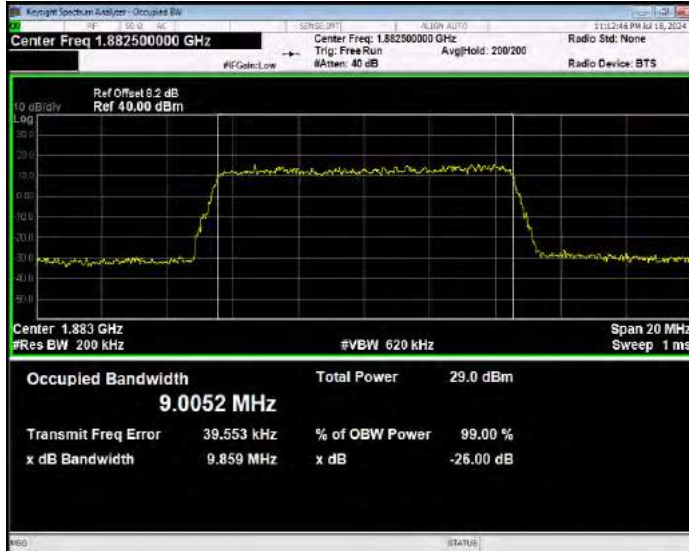

Band25 QPSK BW=10MHz Channel=26365 RB Size=50 Position=#0