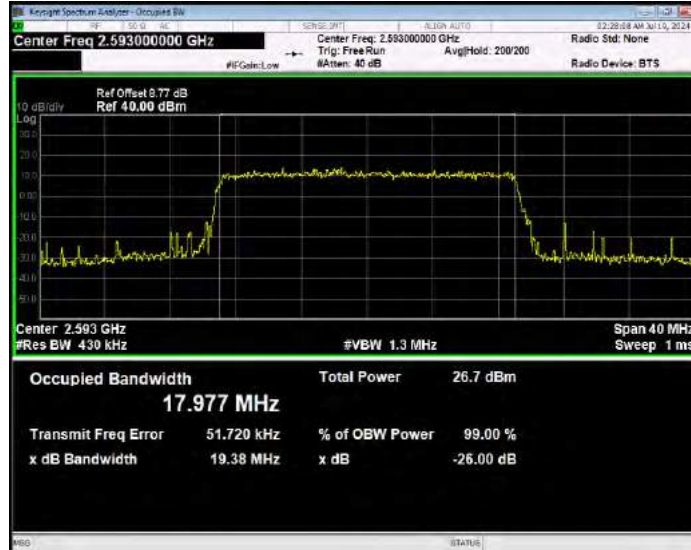

Band41 16QAM BW=15MHz Channel=40620 RB Size=75 Position=#0

Band41 16QAM BW=15MHz Channel=41515 RB Size=75 Position=#0

Band41 16QAM BW=20MHz Channel=39750 RB Size=100 Position=#0

Band41 16QAM BW=20MHz Channel=40620 RB Size=100 Position=#0