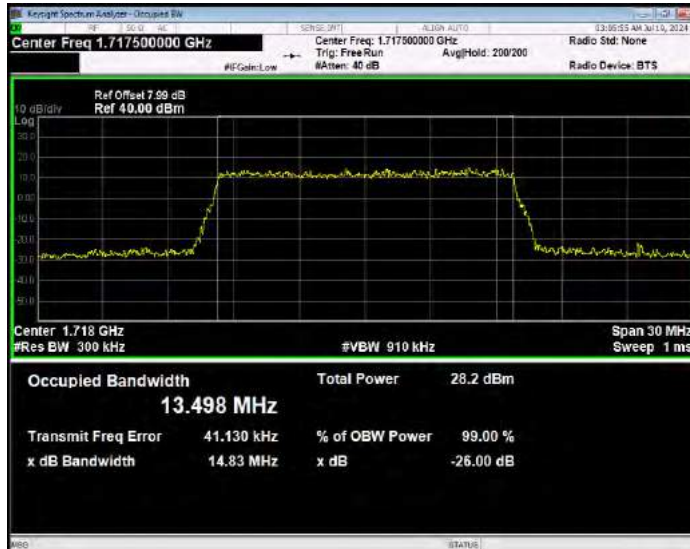

Band66 16QAM BW=15MHz Channel=132047 RB Size=75 Position=#0