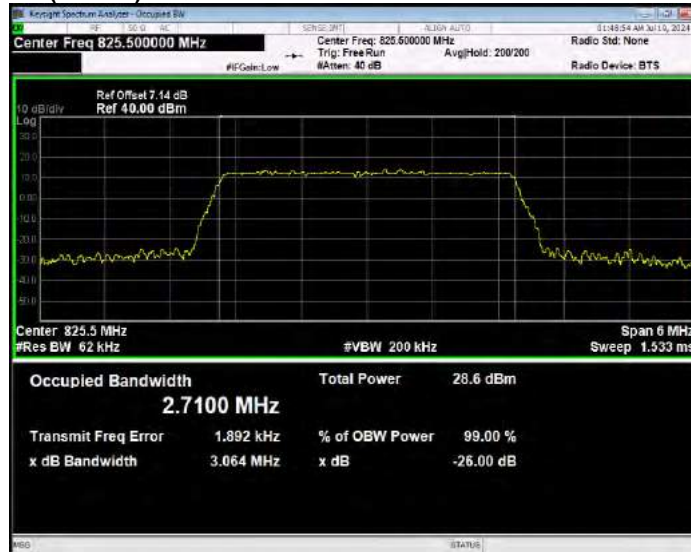

Band26(824-849) 16QAM BW=3MHz Channel=26805 RB Size=15 Position=#0