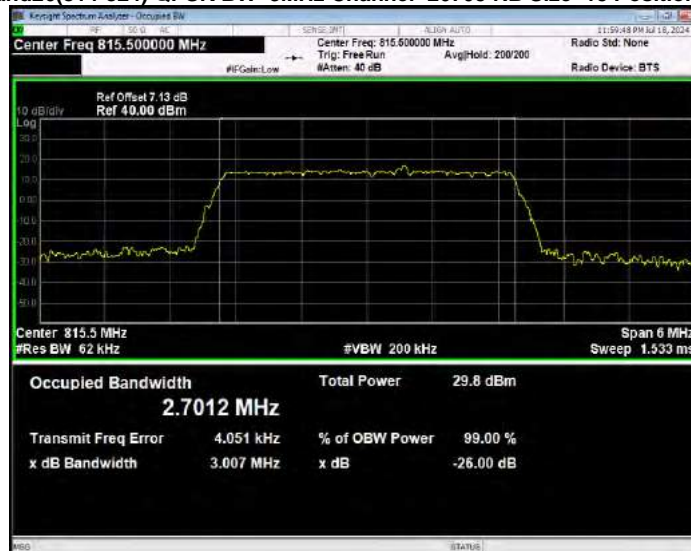

Band26(814-824) QPSK BW=3MHz Channel=26705 RB Size=15 Position=#0