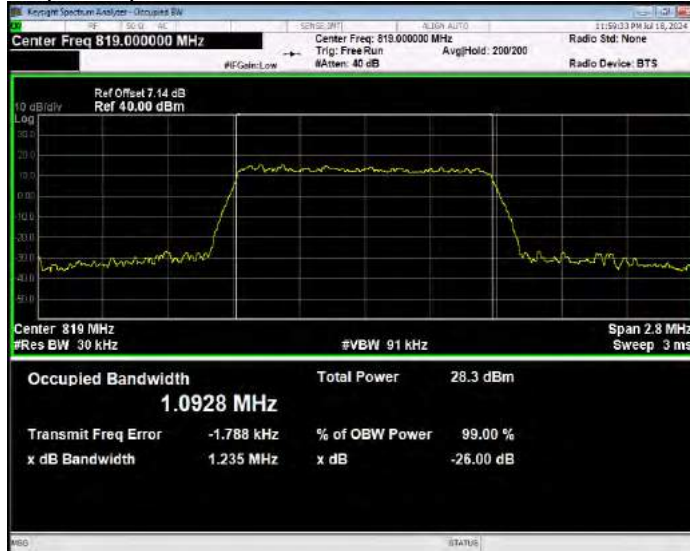

Band25 QPSK BW=5MHz Channel=26365 RB Size=25 Position=#0

Band25 QPSK BW=5MHz Channel=26665 RB Size=25 Position=#0

Band26(814-824) 16QAM BW=1.4MHz Channel=26697 RB Size=6 Position=#0

Band26(814-824) 16QAM BW=1.4MHz Channel=26740 RB Size=6 Position=#0