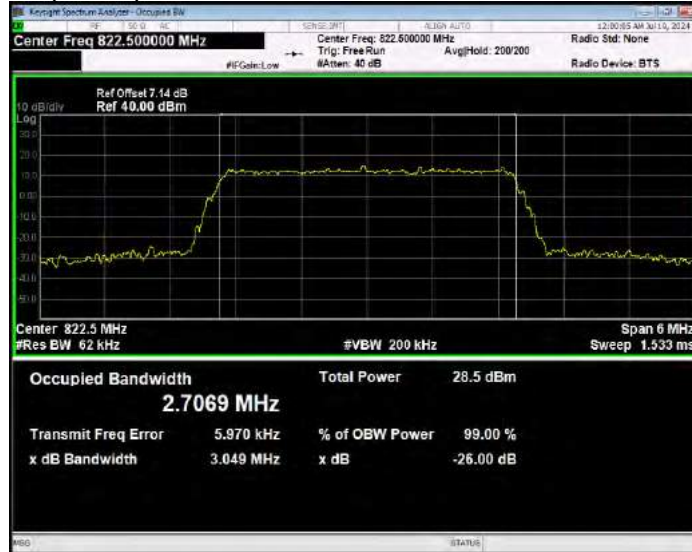

Band26(814-824) 16QAM BW=3MHz Channel=26775 RB Size=15 Position=#0