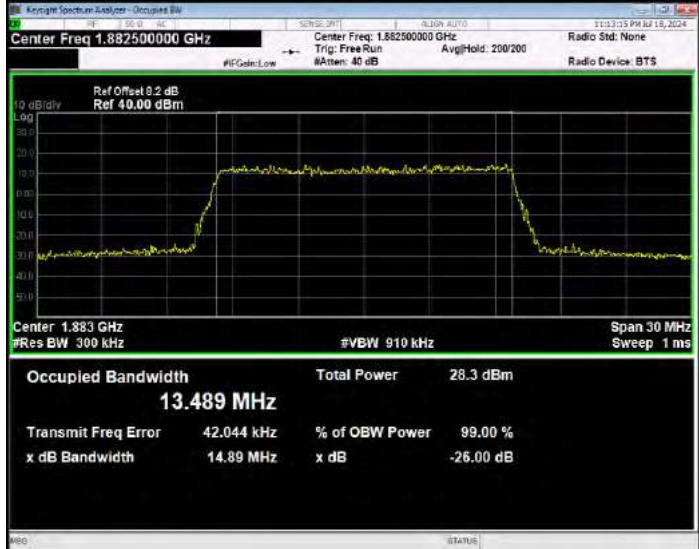

Band25 16QAM BW=15MHz Channel=26365 RB Size=75 Position=#0