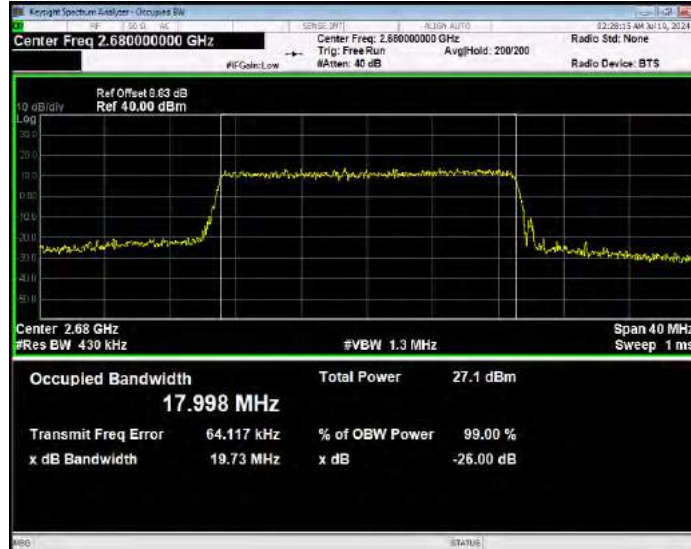

Band41 16QAM BW=20MHz Channel=41490 RB Size=100 Position=#0