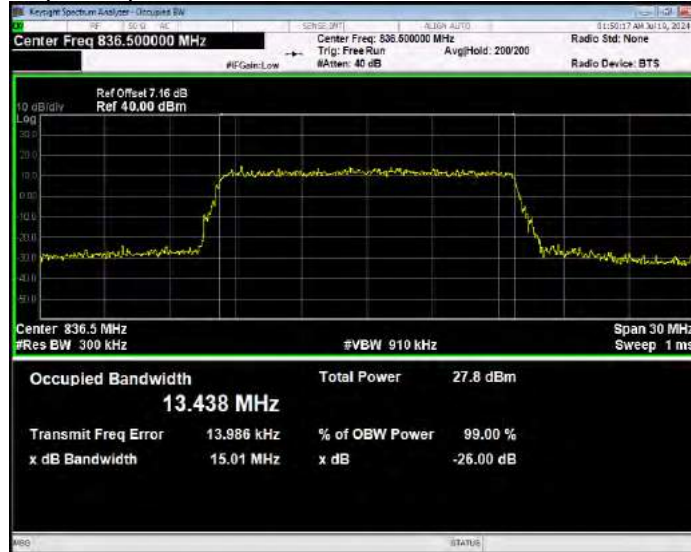

Band26(824-849) 16QAM BW=15MHz Channel=26915 RB Size=75 Position=#0