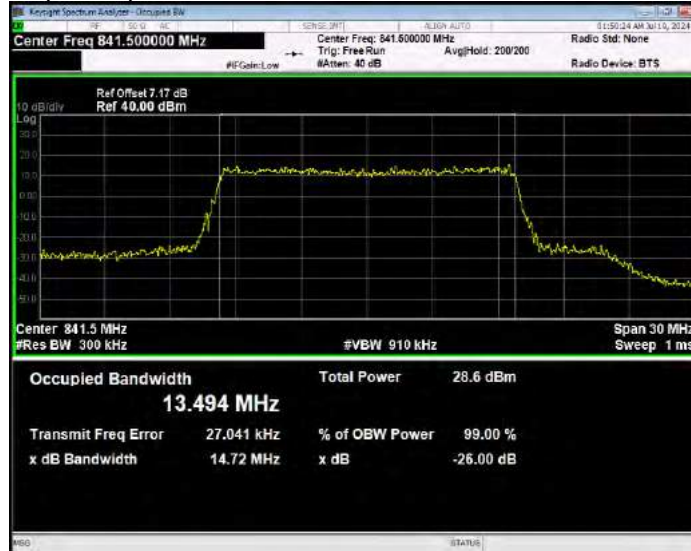

Band26(824-849) 16QAM BW=15MHz Channel=26965 RB Size=75 Position=#0