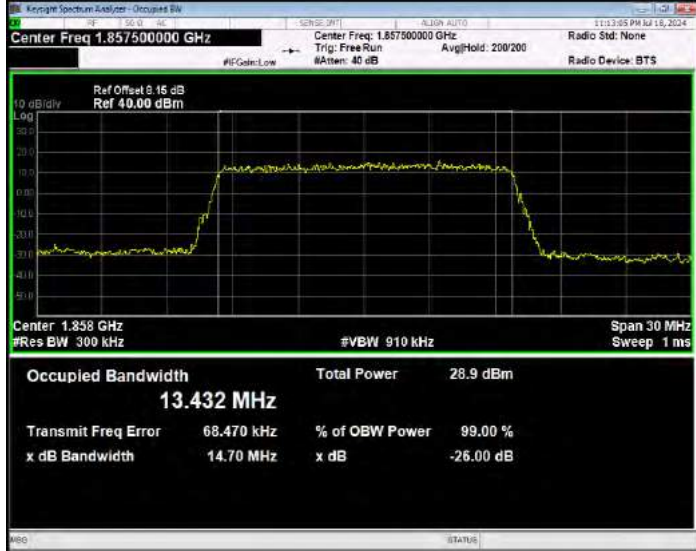

Band25 QPSK BW=15MHz Channel=26115 RB Size=75 Position=#0