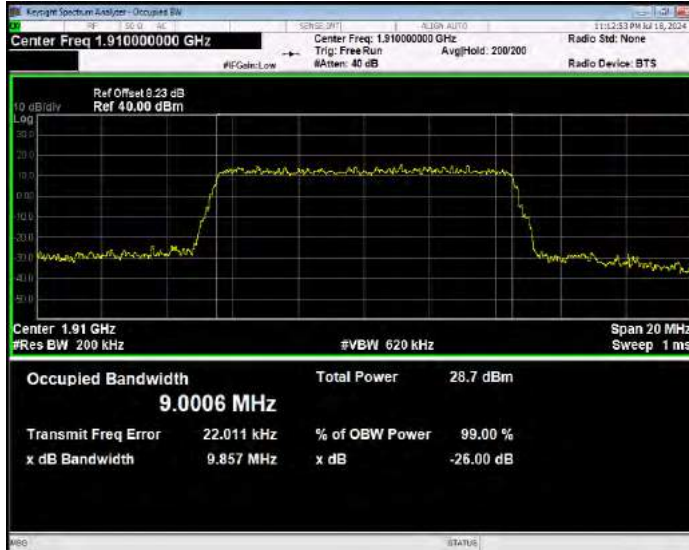

Band25 QPSK BW=10MHz Channel=26640 RB Size=50 Position=#0