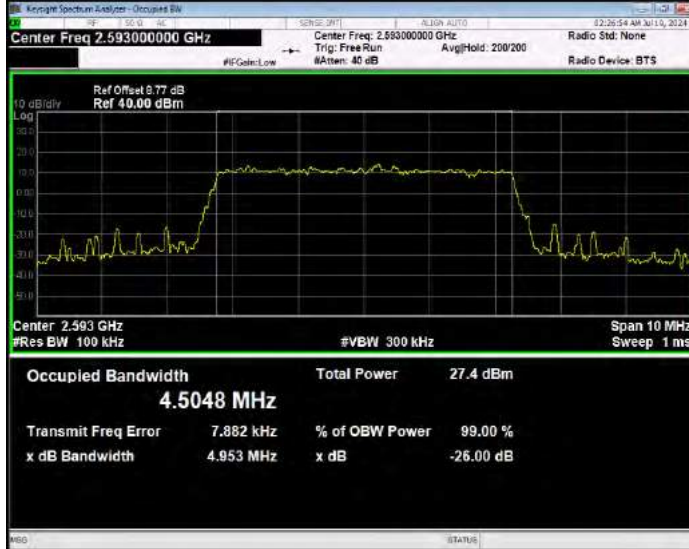

Band41 16QAM BW=5MHz Channel=40620 RB Size=25 Position=#0