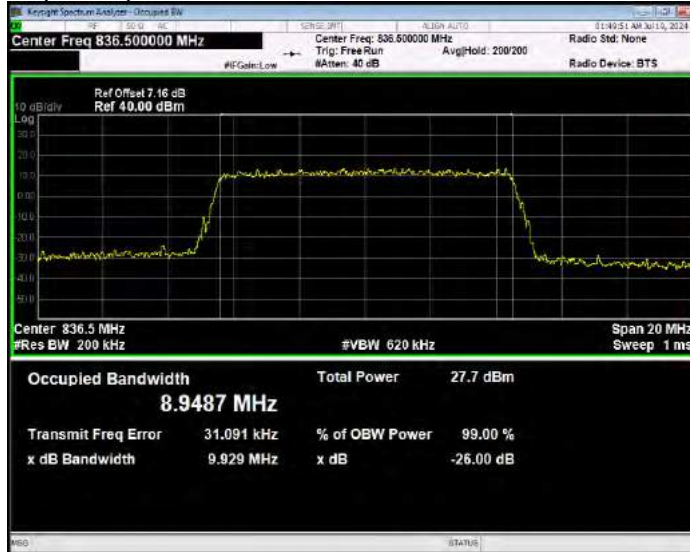

Band26(824-849) 16QAM BW=10MHz Channel=26915 RB Size=50 Position=#0