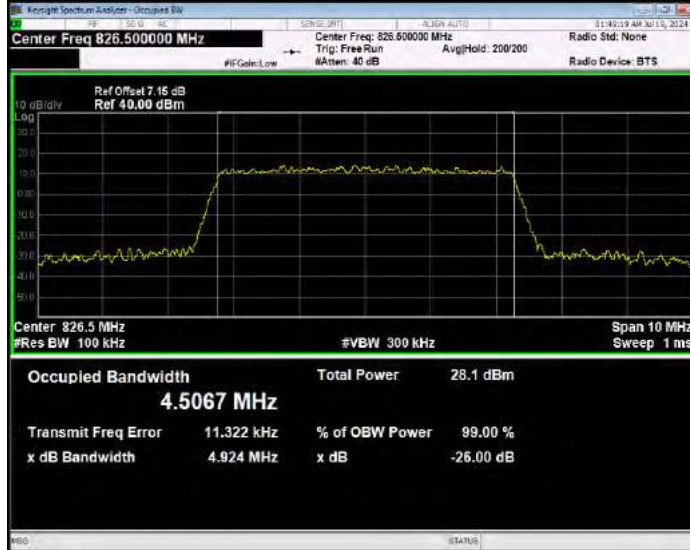

Band26(824-849) 16QAM BW=5MHz Channel=26815 RB Size=25 Position=#0