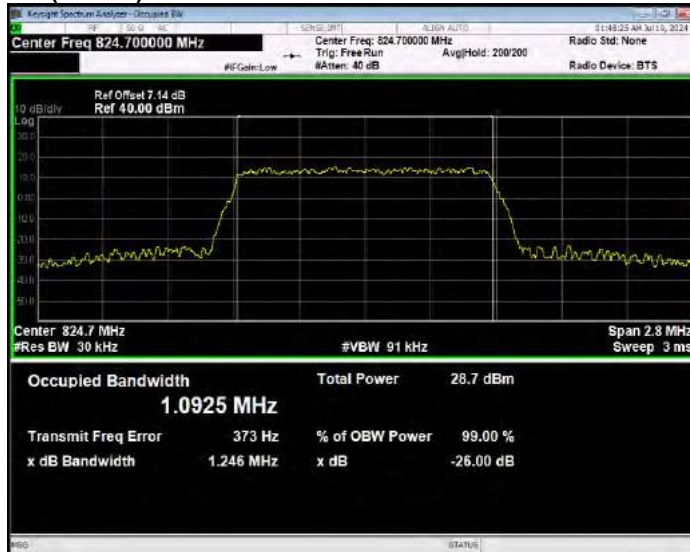

Band26(824-849) QPSK BW=1.4MHz Channel=26797 RB Size=6 Position=#0