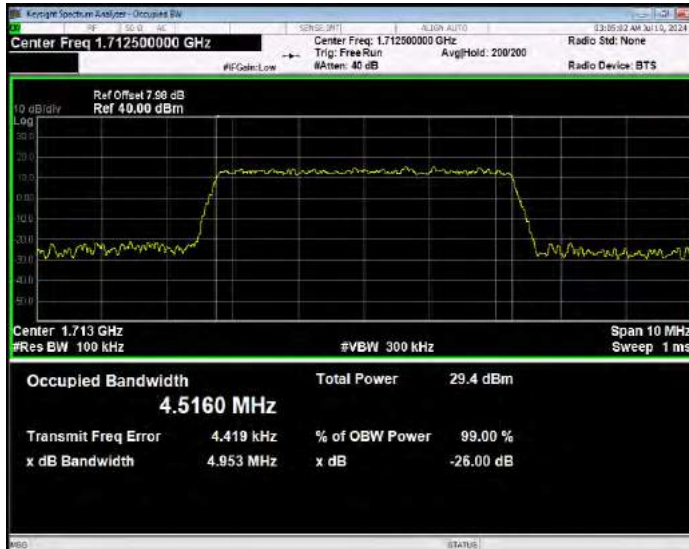

Band66 QPSK BW=5MHz Channel=131997 RB Size=25 Position=#0