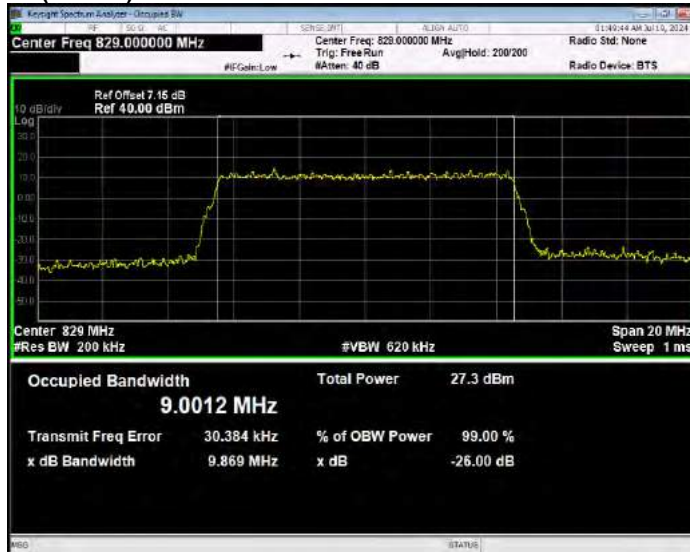

Band26(824-849) 16QAM BW=10MHz Channel=26840 RB Size=50 Position=#0