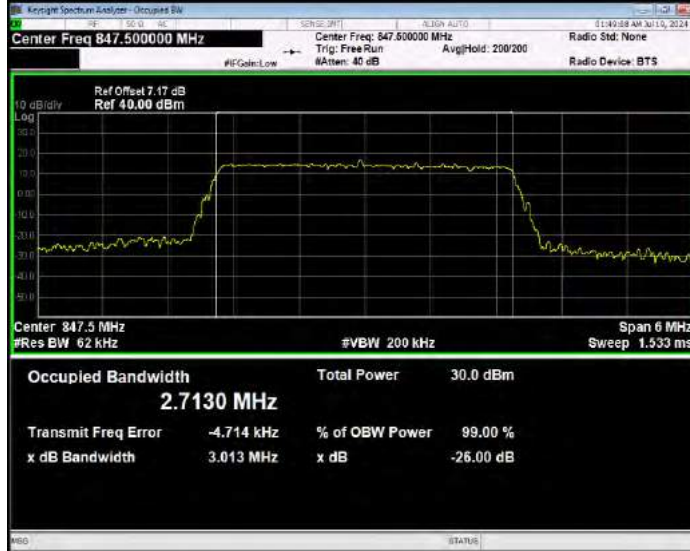

Band26(824-849) 16QAM BW=3MHz Channel=27025 RB Size=15 Position=#0