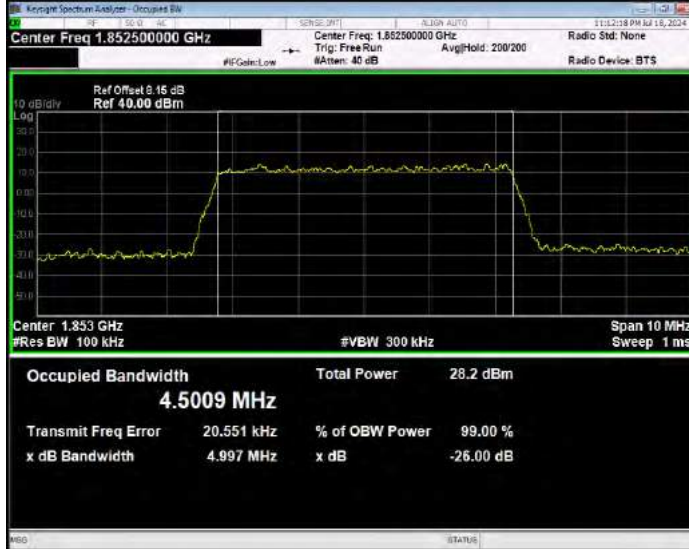

Band25 16QAM BW=5MHz Channel=26065 RB Size=25 Position=#0