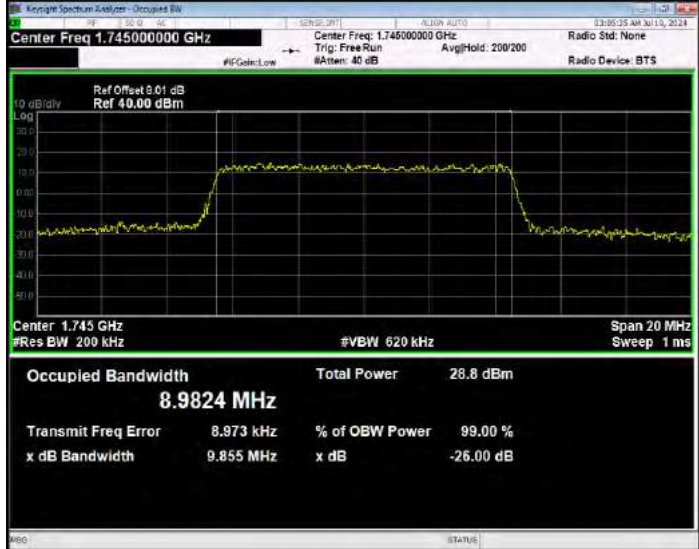

Band66 QPSK BW=10MHz Channel=132322 RB Size=50 Position=#0