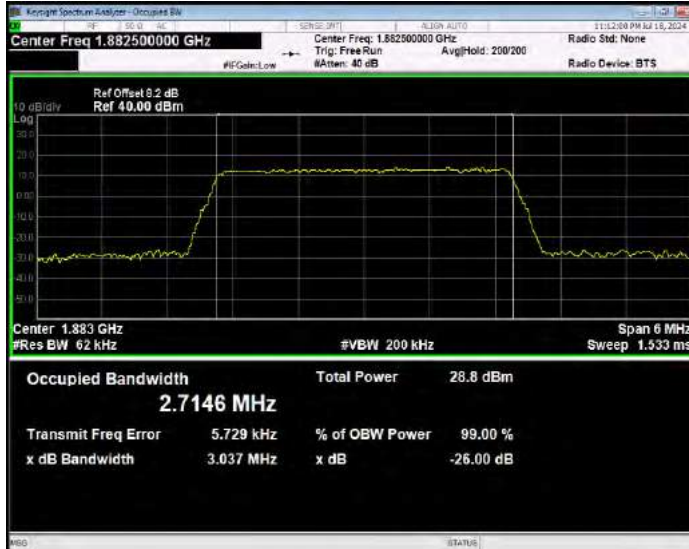

Band25 16QAM BW=20MHz Channel=26365 RB Size=100 Position=#0

Band25 16QAM BW=20MHz Channel=26590 RB Size=100 Position=#0

Band25 16QAM BW=3MHz Channel=26055 RB Size=15 Position=#0

Band25 16QAM BW=3MHz Channel=26365 RB Size=15 Position=#0