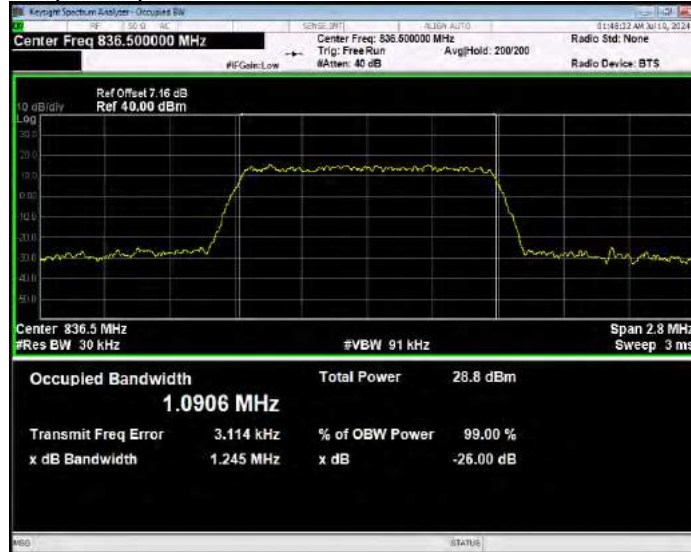

Band26(824-849) QPSK BW=1.4MHz Channel=26915 RB Size=6 Position=#0