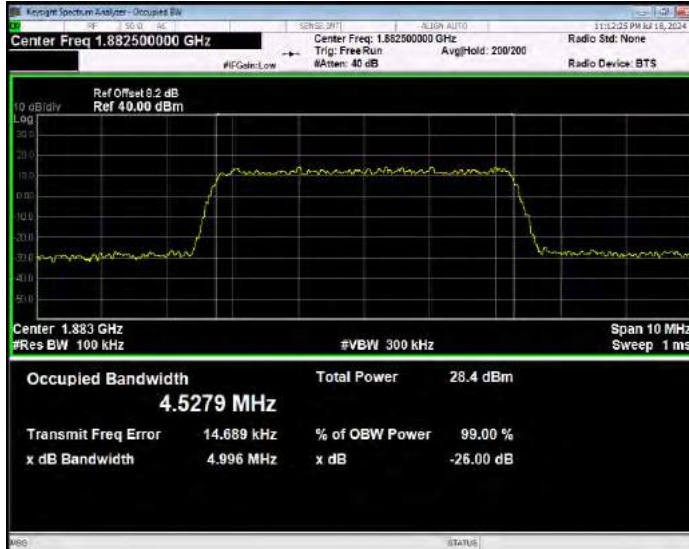

Band25 16QAM BW=5MHz Channel=26365 RB Size=25 Position=#0