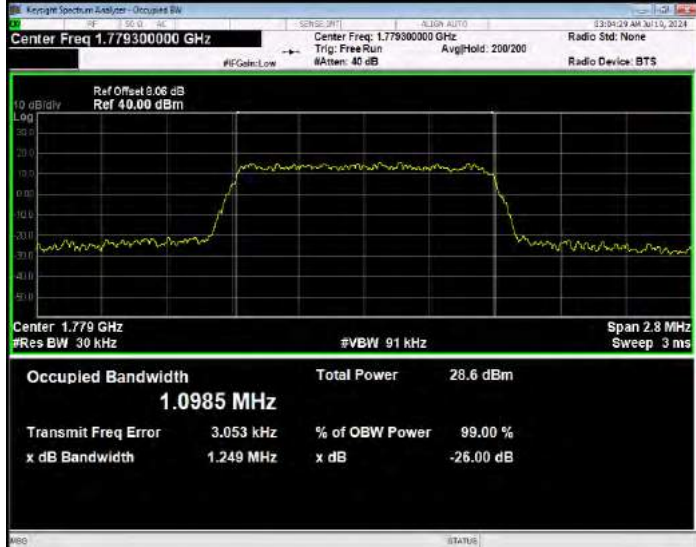

Band66 QPSK BW=1.4MHz Channel=132665 RB Size=6 Position=#0