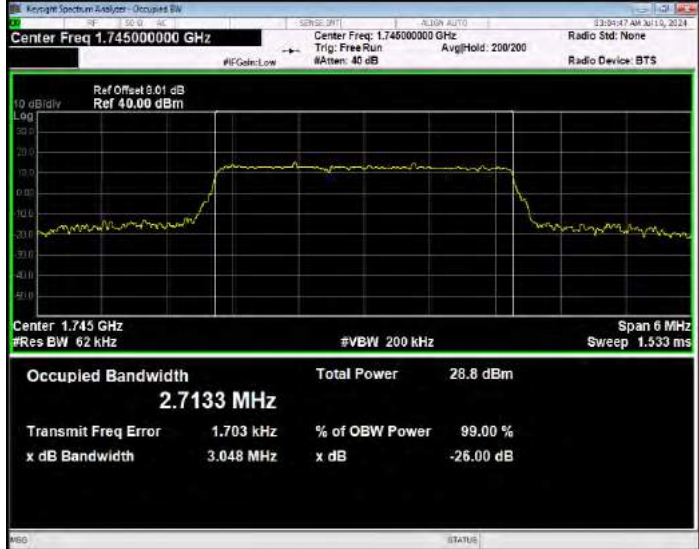

Band66 16QAM BW=3MHz Channel=132322 RB Size=15 Position=#0