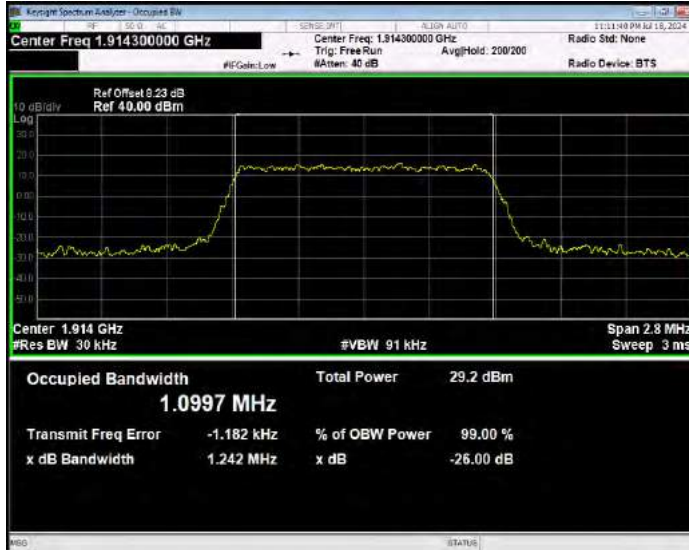

Band25 QPSK BW=1.4MHz Channel=26683 RB Size=6 Position=#0