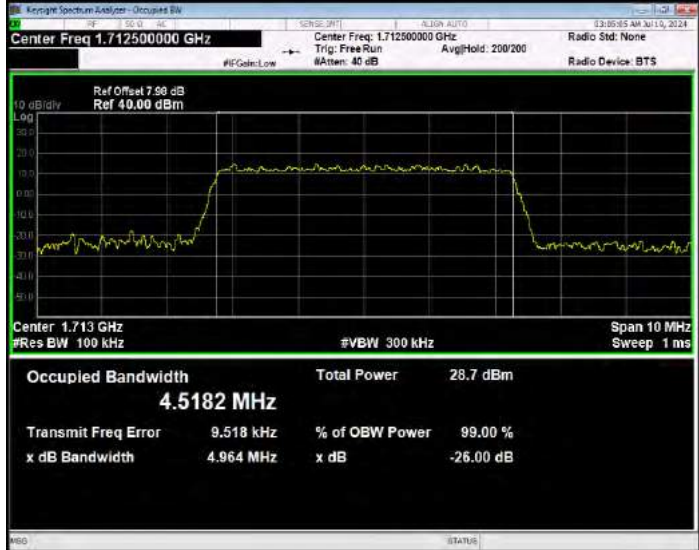

Band66 16QAM BW=3MHz Channel=131987 RB Size=15 Position=#0

Band66 16QAM BW=3MHz Channel=132322 RB Size=15 Position=#0

Band66 16QAM BW=3MHz Channel=132657 RB Size=15 Position=#0

Band66 16QAM BW=5MHz Channel=131997 RB Size=25 Position=#0