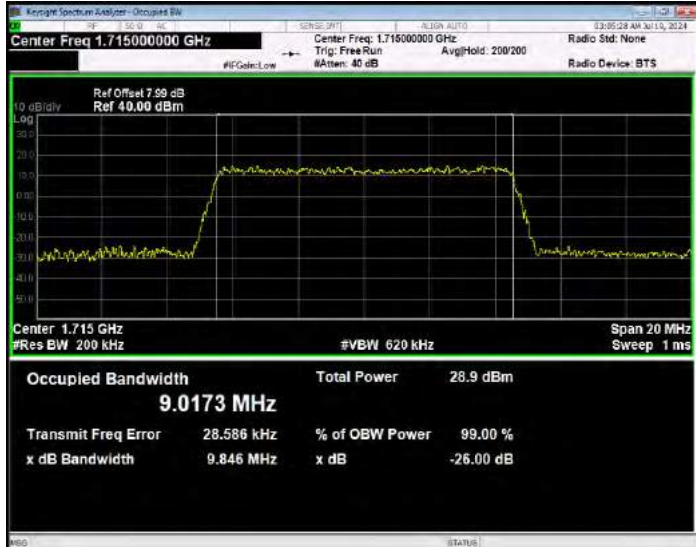

Band66 QPSK BW=10MHz Channel=132022 RB Size=50 Position=#0