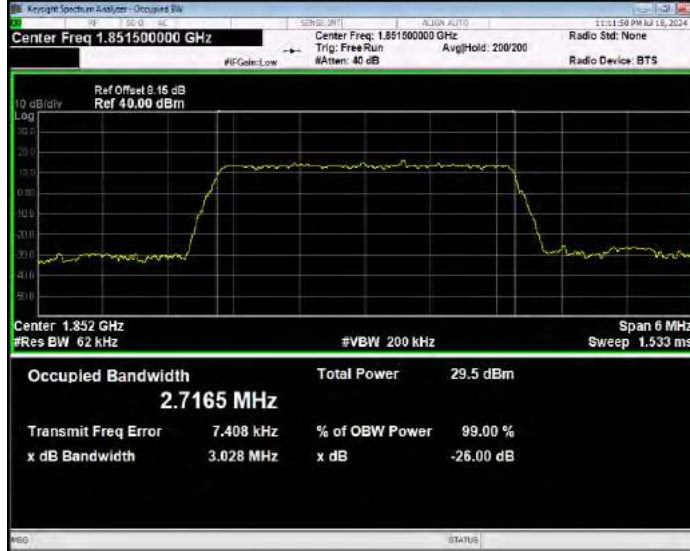

Band25 QPSK BW=3MHz Channel=26055 RB Size=15 Position=#0