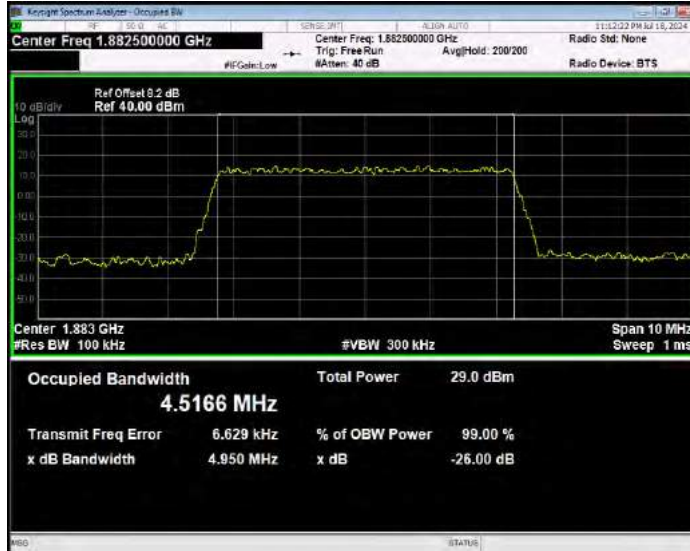

Band25 QPSK BW=5MHz Channel=26365 RB Size=25 Position=#0