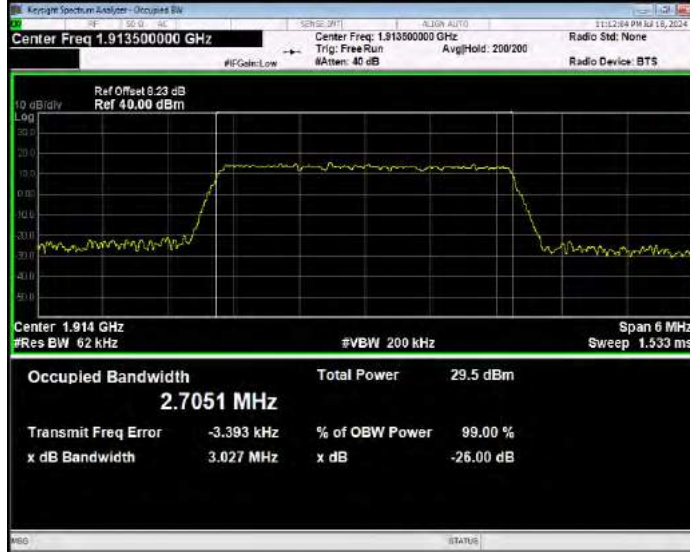

Band25 QPSK BW=3MHz Channel=26675 RB Size=15 Position=#0