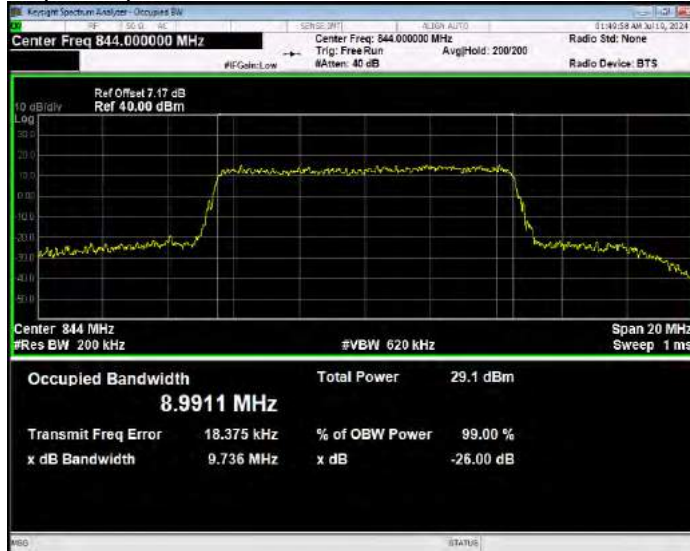

Band26(824-849) 16QAM BW=10MHz Channel=26990 RB Size=50 Position=#0