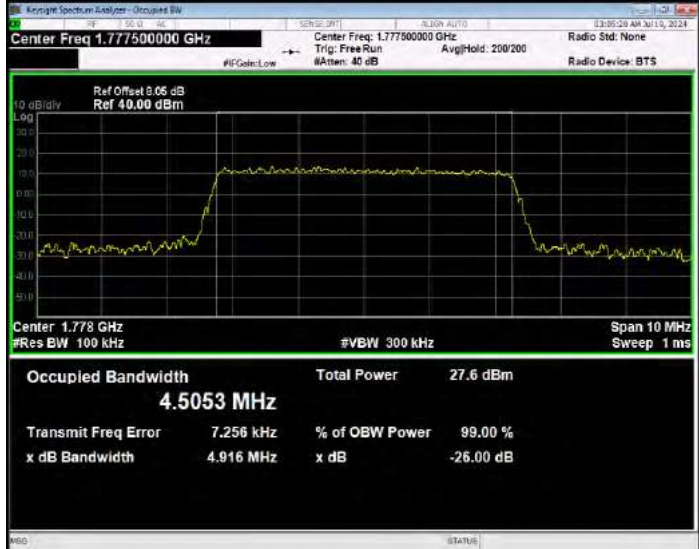

Band66 16QAM BW=5MHz Channel=132647 RB Size=25 Position=#0