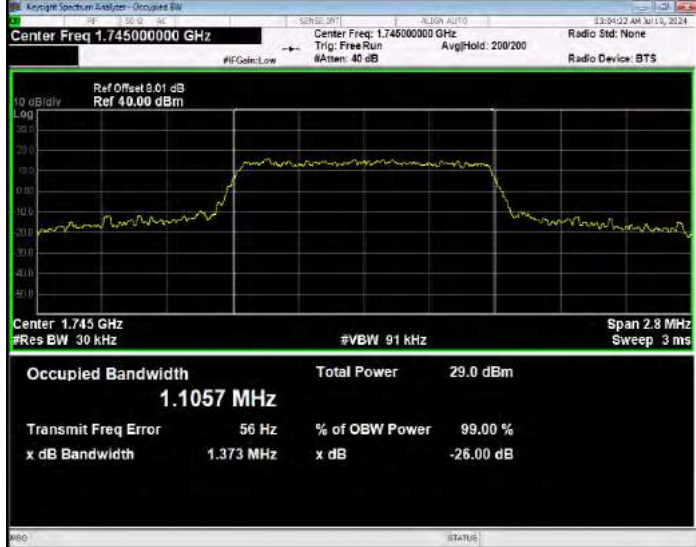

Band66 16QAM BW=5MHz Channel=132322 RB Size=25 Position=#0

Band66 16QAM BW=5MHz Channel=132647 RB Size=25 Position=#0

Band66 QPSK BW=1.4MHz Channel=131979 RB Size=6 Position=#0

Band66 QPSK BW=1.4MHz Channel=132322 RB Size=6 Position=#0