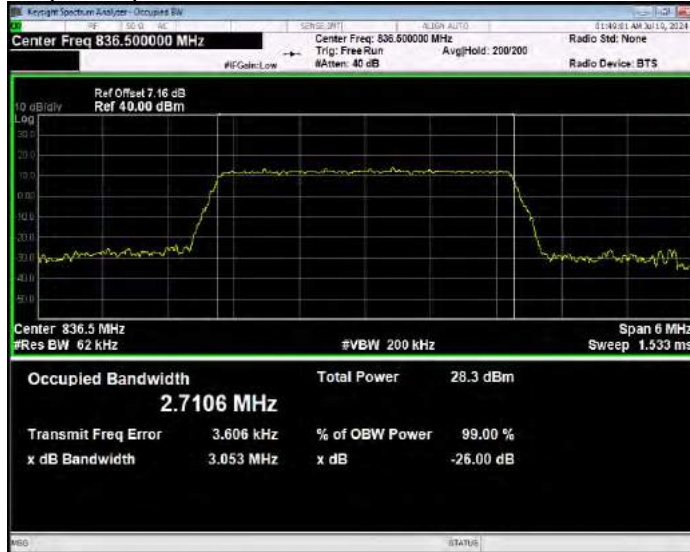

Band26(824-849) 16QAM BW=3MHz Channel=26915 RB Size=15 Position=#0