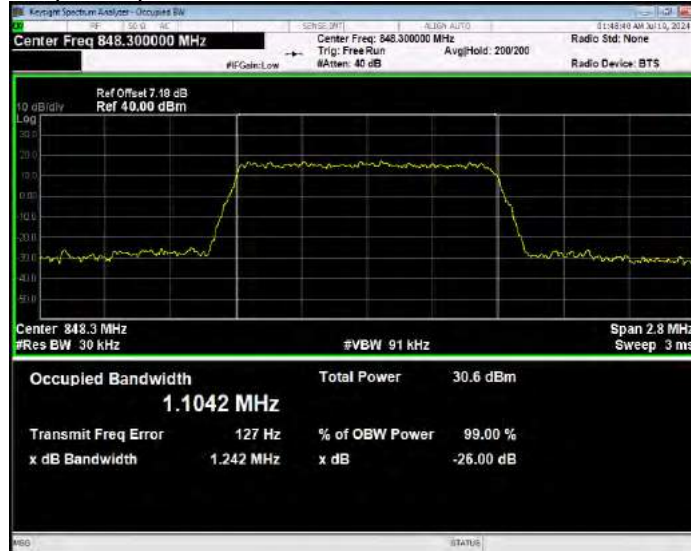

Band26(824-849) 16QAM BW=5MHz Channel=27015 RB Size=25 Position=#0

Band26(824-849) QPSK BW=1.4MHz Channel=26797 RB Size=6 Position=#0

Band26(824-849) QPSK BW=1.4MHz Channel=26915 RB Size=6 Position=#0

Band26(824-849) QPSK BW=1.4MHz Channel=27033 RB Size=6 Position=#0