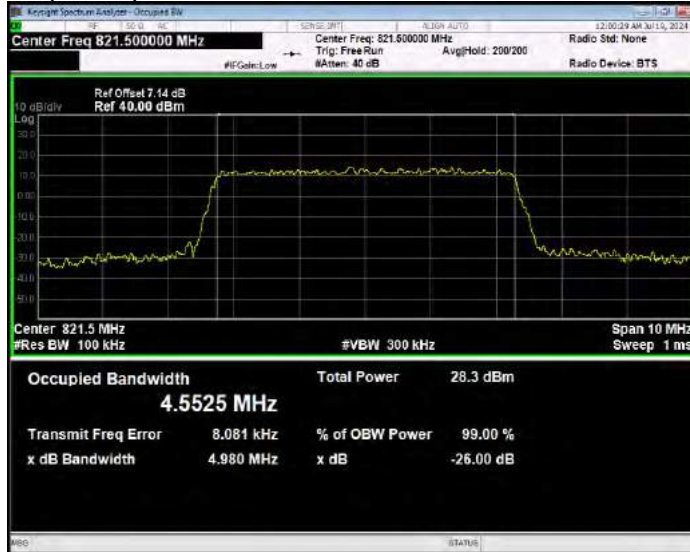

Band26(814-824) 16QAM BW=5MHz Channel=26765 RB Size=25 Position=#0