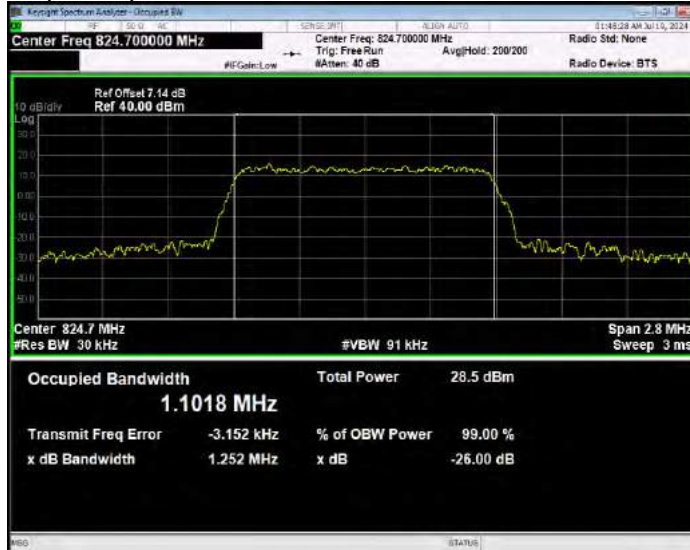

Band26(814-824) QPSK BW=5MHz Channel=26715 RB Size=25 Position=#0

Band26(814-824) QPSK BW=5MHz Channel=26740 RB Size=25 Position=#0

Band26(814-824) QPSK BW=5MHz Channel=26765 RB Size=25 Position=#0

Band26(824-849) 16QAM BW=1.4MHz Channel=26797 RB Size=6 Position=#0