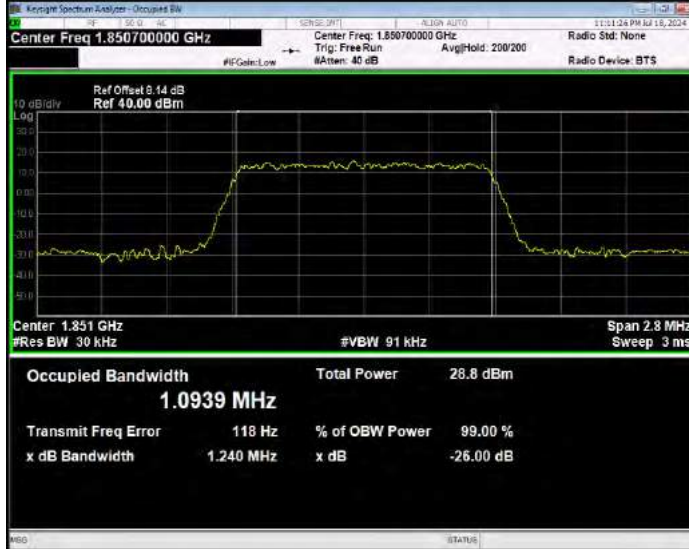

Band25 QPSK BW=1.4MHz Channel=26047 RB Size=6 Position=#0