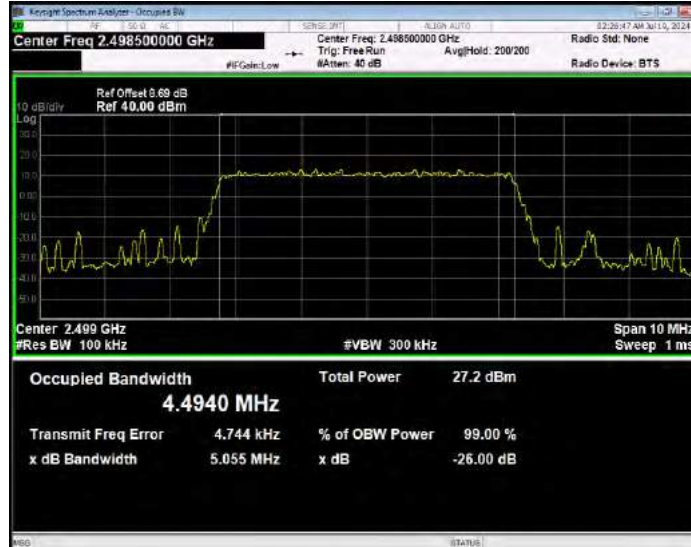

Band41 16QAM BW=5MHz Channel=39675 RB Size=25 Position=#0