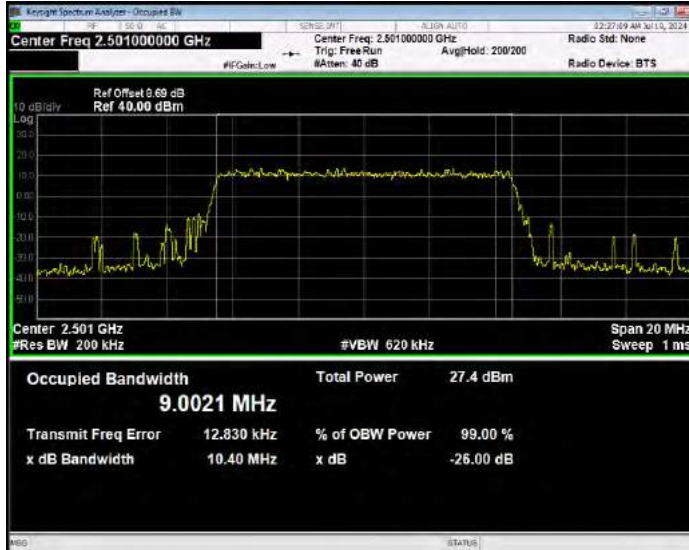

Band41 QPSK BW=10MHz Channel=39700 RB Size=50 Position=#0