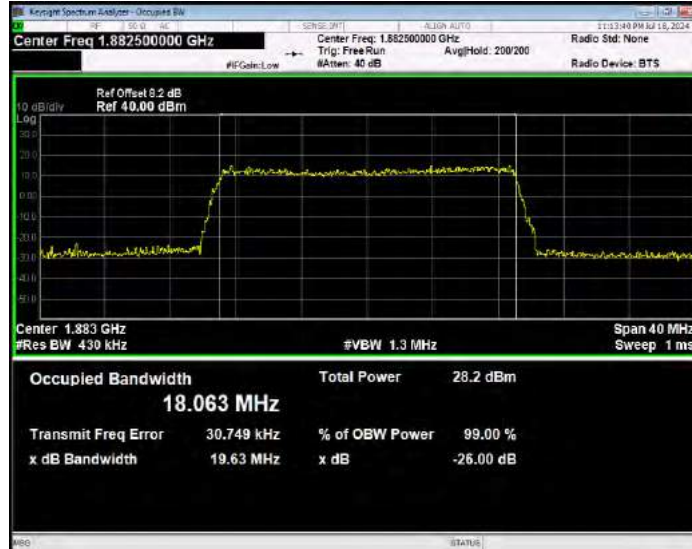

Band25 16QAM BW=20MHz Channel=26365 RB Size=100 Position=#0