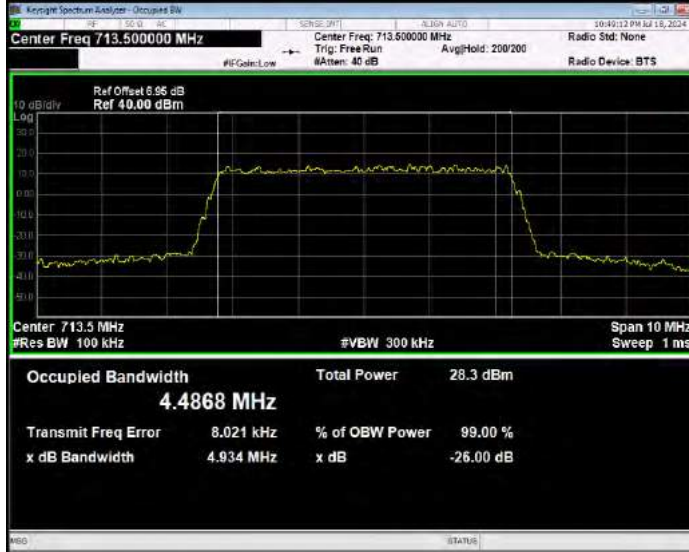

Band17 QPSK BW=5MHz Channel=23825 RB Size=25 Position=#0