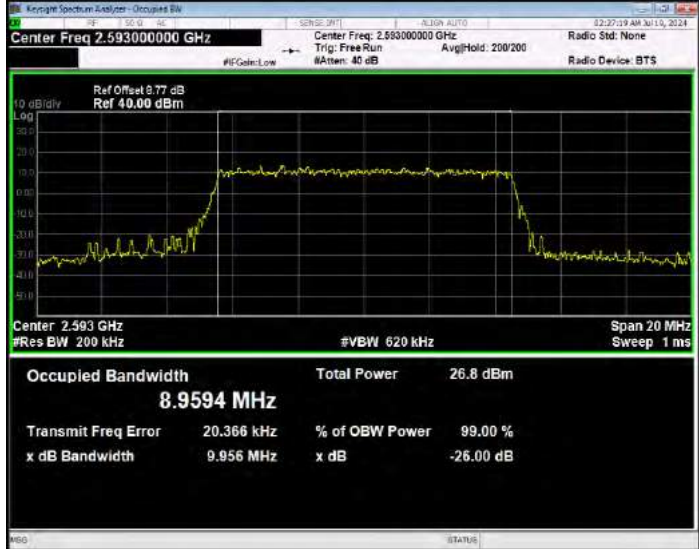

Band41 16QAM BW=10MHz Channel=40620 RB Size=50 Position=#0