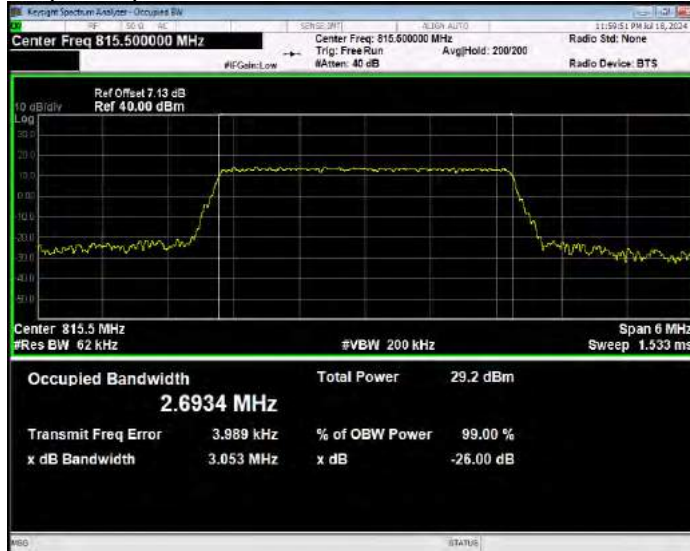

Band26(814-824) 16QAM BW=3MHz Channel=26705 RB Size=15 Position=#0