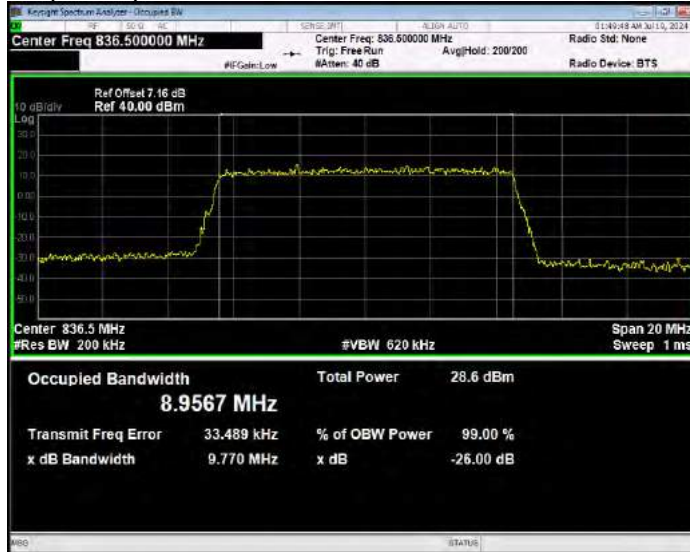

Band26(824-849) QPSK BW=10MHz Channel=26915 RB Size=50 Position=#0