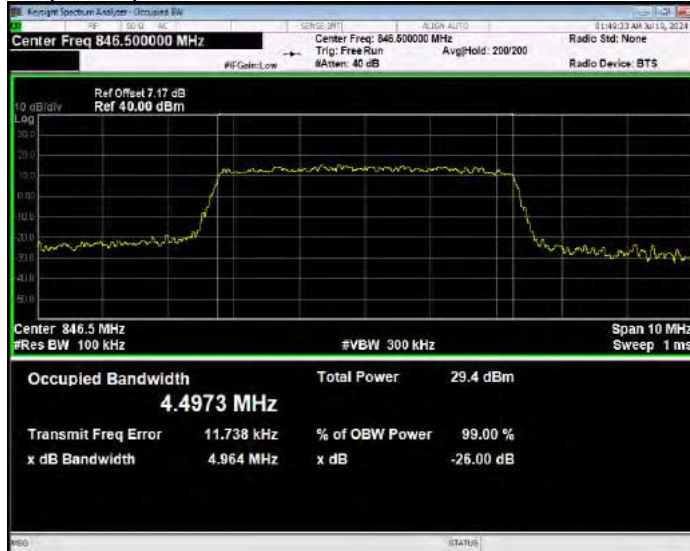

Band26(824-849) 16QAM BW=5MHz Channel=27015 RB Size=25 Position=#0