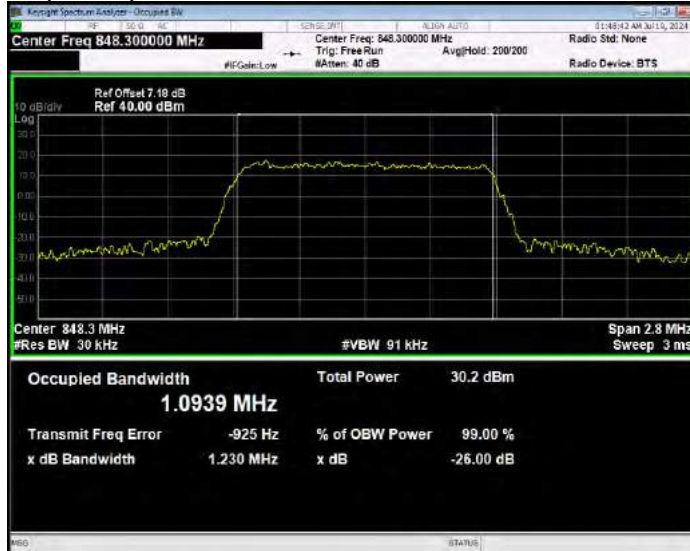

Band26(824-849) 16QAM BW=1.4MHz Channel=27033 RB Size=6 Position=#0