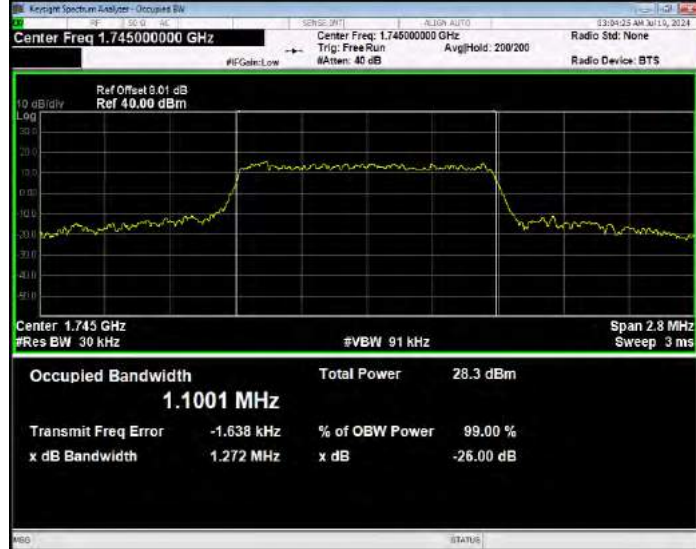

Band66 16QAM BW=1.4MHz Channel=132322 RB Size=6 Position=#0