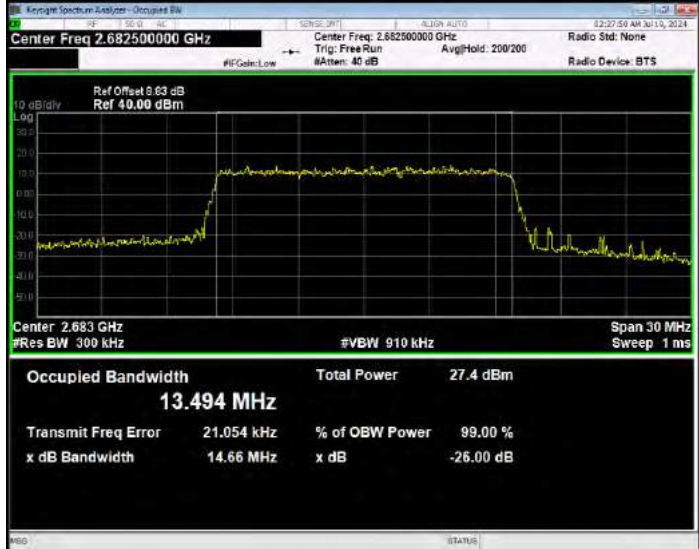

Band41 16QAM BW=15MHz Channel=41515 RB Size=75 Position=#0