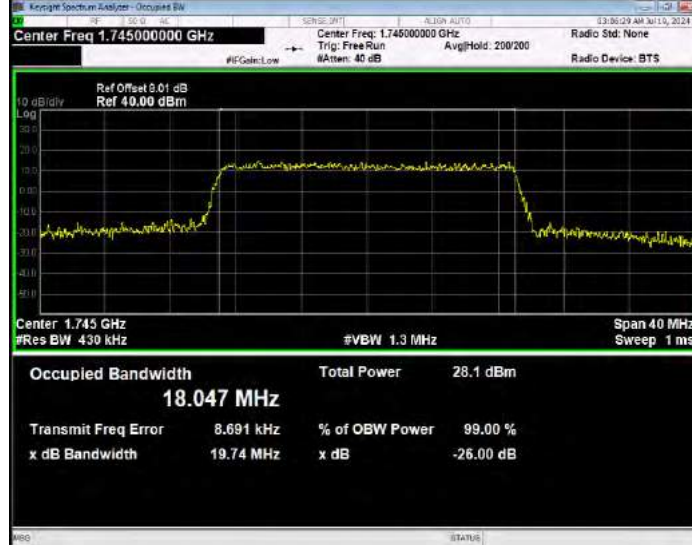

Band66 16QAM BW=20MHz Channel=132322 RB Size=100 Position=#0