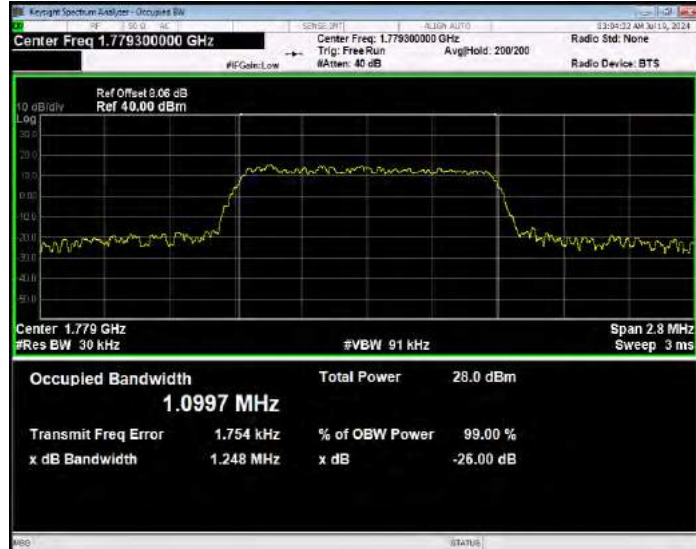

Band66 16QAM BW=1.4MHz Channel=132665 RB Size=6 Position=#0