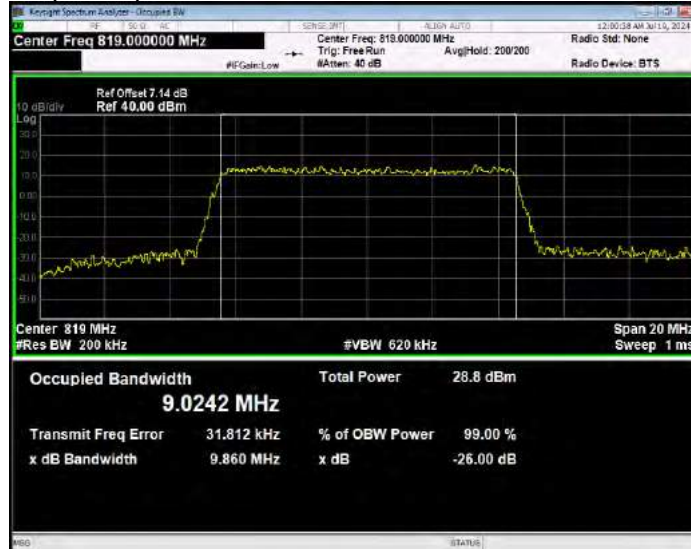

Band26(814-824) QPSK BW=10MHz Channel=26740 RB Size=50 Position=#0