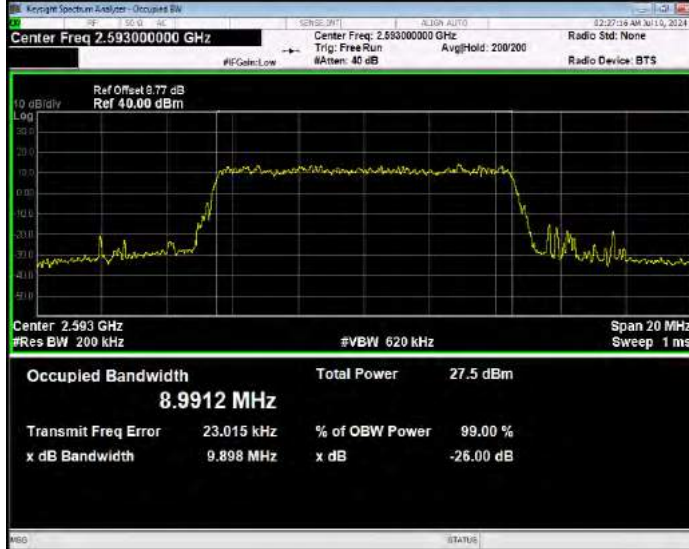

Band41 QPSK BW=10MHz Channel=40620 RB Size=50 Position=#0