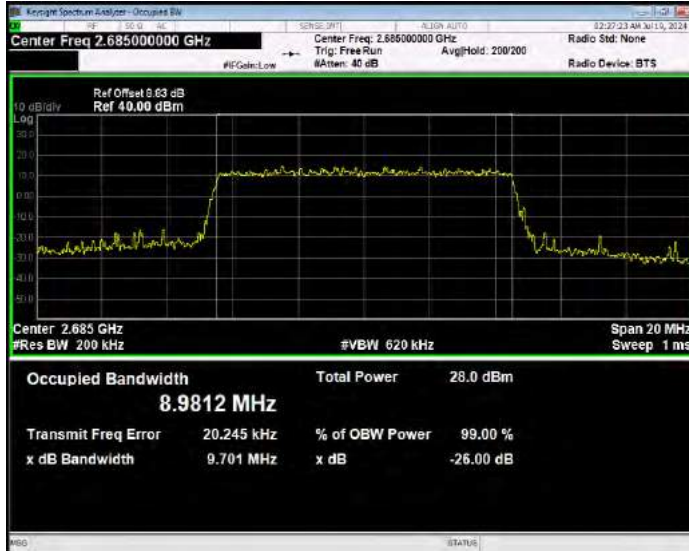

Band41 QPSK BW=10MHz Channel=41540 RB Size=50 Position=#0