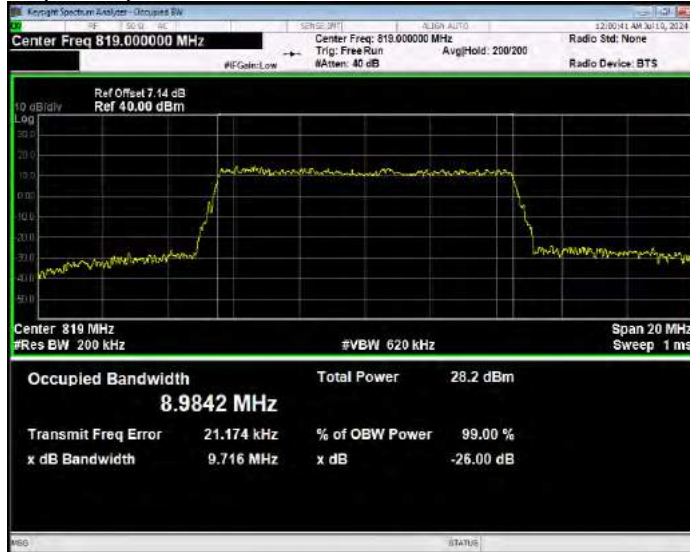

Band26(814-824) 16QAM BW=10MHz Channel=26740 RB Size=50 Position=#0