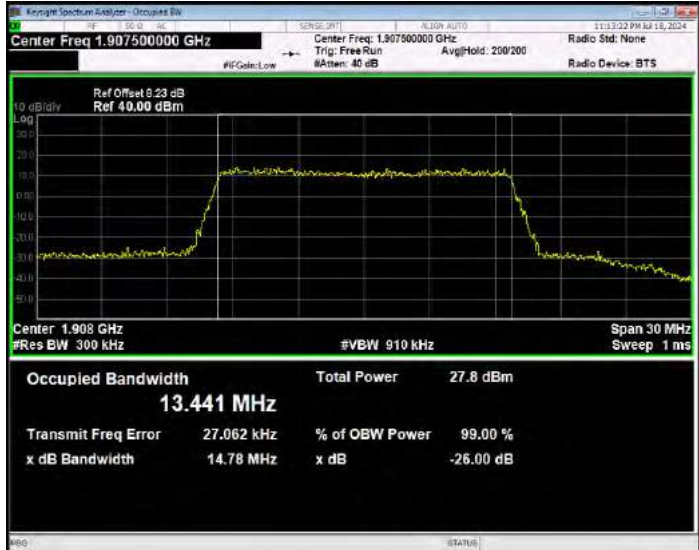

Band25 16QAM BW=15MHz Channel=26615 RB Size=75 Position=#0