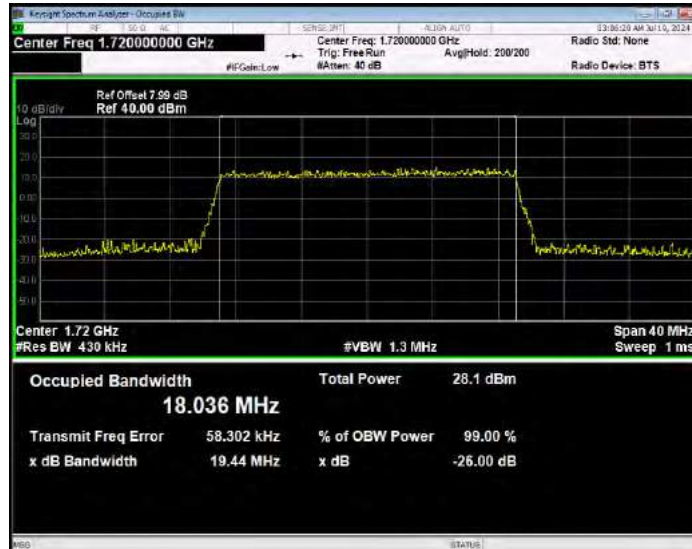

Band66 16QAM BW=20MHz Channel=132072 RB Size=100 Position=#0