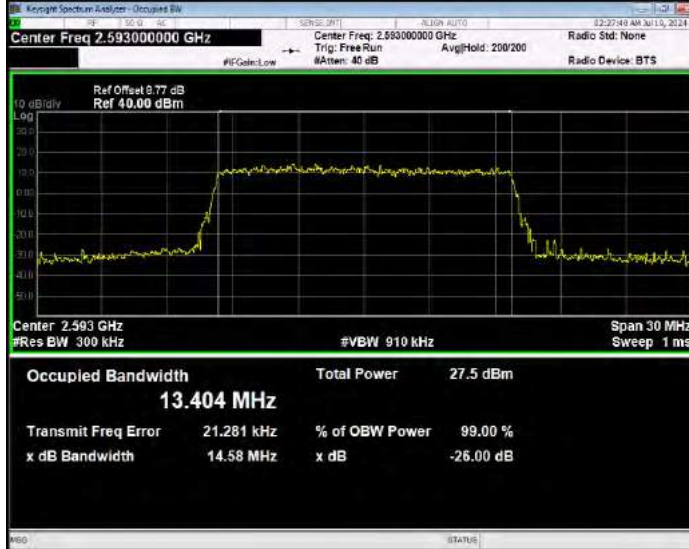

Band41 QPSK BW=15MHz Channel=40620 RB Size=75 Position=#0