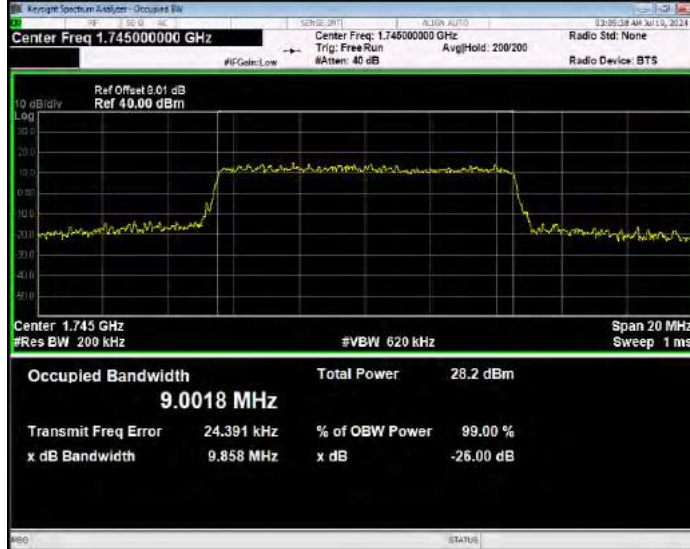

Band66 16QAM BW=10MHz Channel=132322 RB Size=50 Position=#0