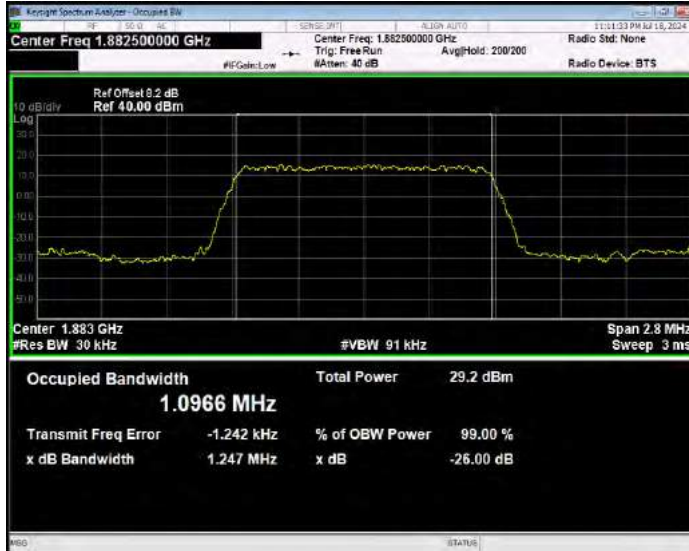

Band25 QPSK BW=1.4MHz Channel=26365 RB Size=6 Position=#0