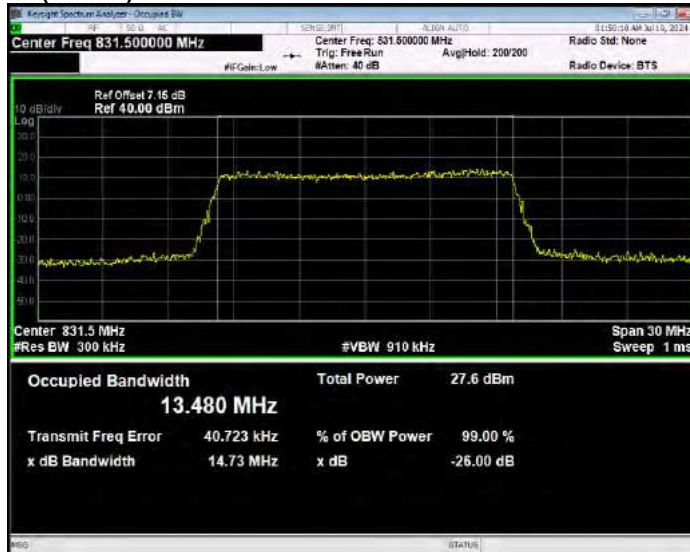

Band26(824-849) 16QAM BW=15MHz Channel=26865 RB Size=75 Position=#0