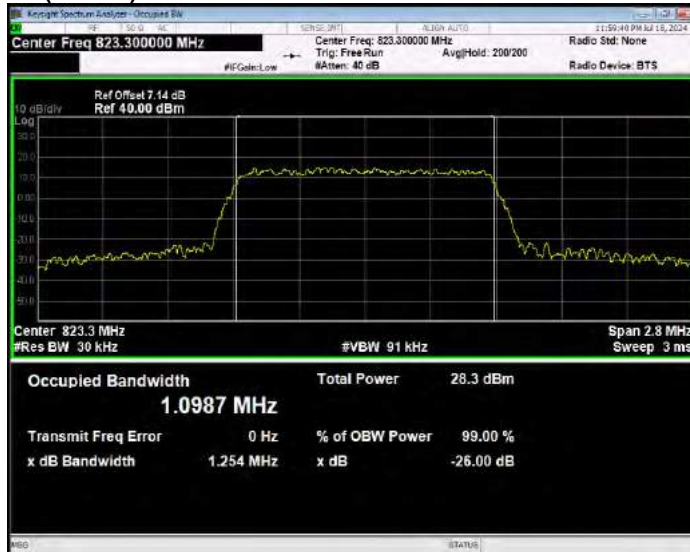

Band26(814-824) 16QAM BW=1.4MHz Channel=26783 RB Size=6 Position=#0