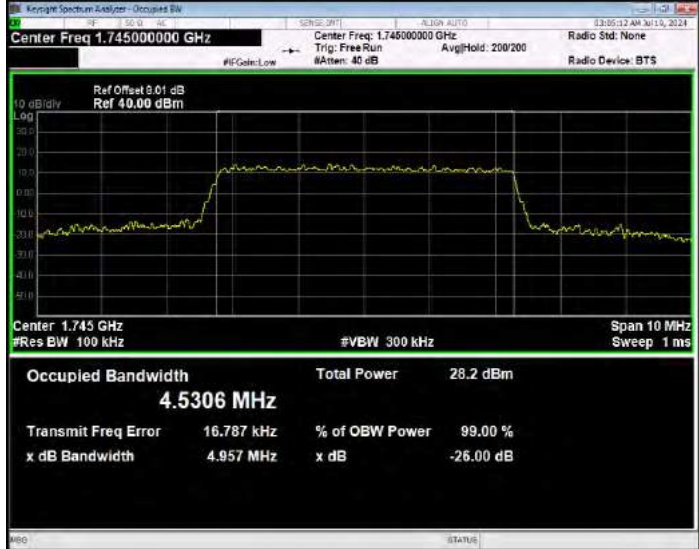

Band66 16QAM BW=5MHz Channel=132322 RB Size=25 Position=#0