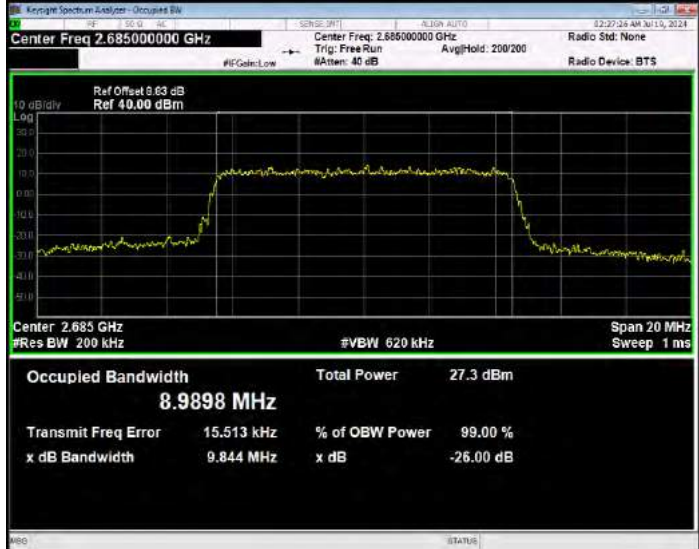

Band41 16QAM BW=10MHz Channel=41540 RB Size=50 Position=#0