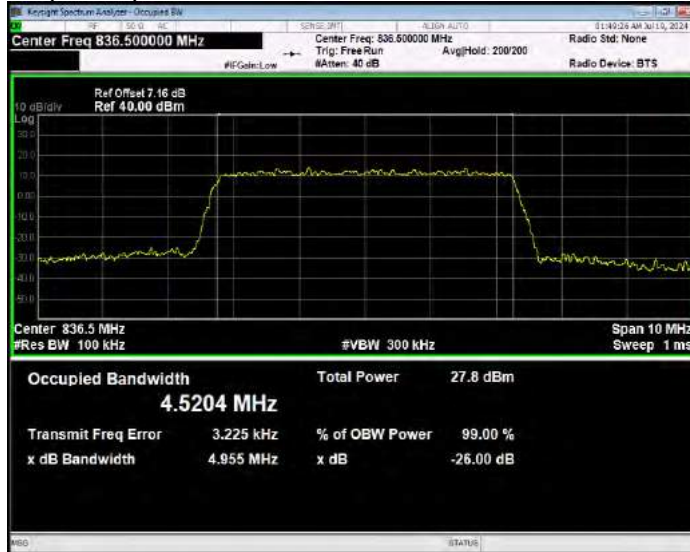

Band26(824-849) 16QAM BW=3MHz Channel=26915 RB Size=15 Position=#0

Band26(824-849) 16QAM BW=3MHz Channel=27025 RB Size=15 Position=#0

Band26(824-849) 16QAM BW=5MHz Channel=26815 RB Size=25 Position=#0

Band26(824-849) 16QAM BW=5MHz Channel=26915 RB Size=25 Position=#0