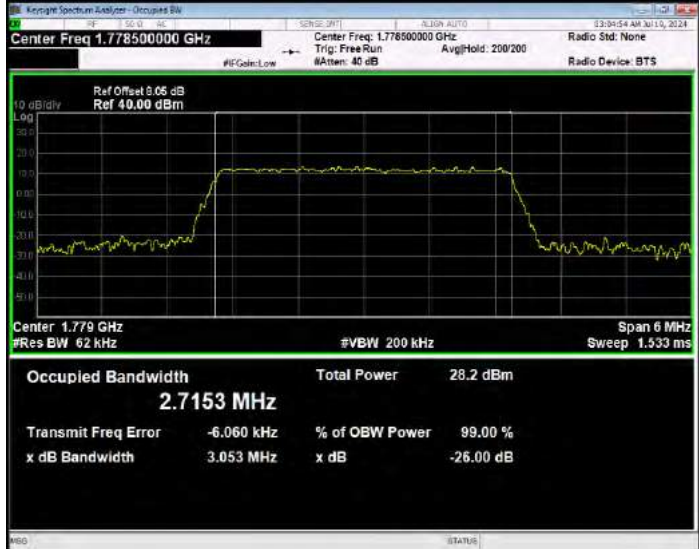

Band66 16QAM BW=3MHz Channel=132657 RB Size=15 Position=#0