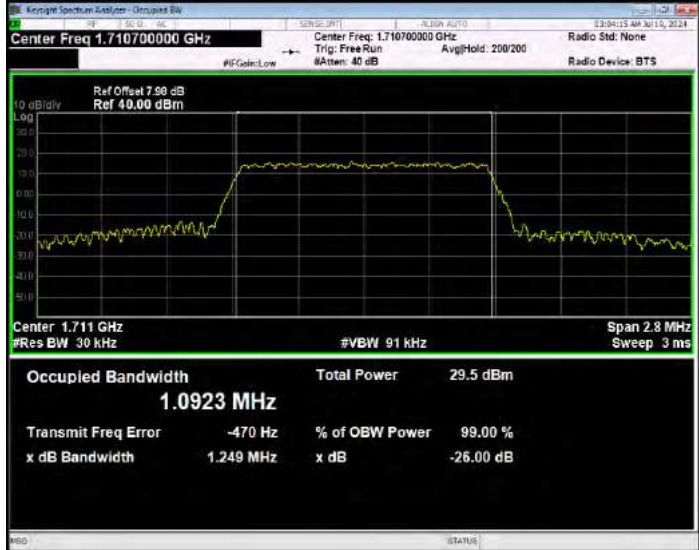

Band66 QPSK BW=1.4MHz Channel=131979 RB Size=6 Position=#0