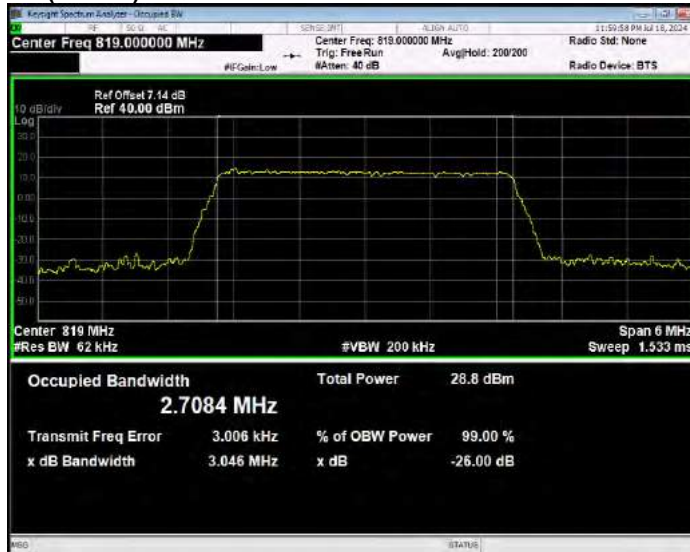

Band26(814-824) 16QAM BW=3MHz Channel=26740 RB Size=15 Position=#0