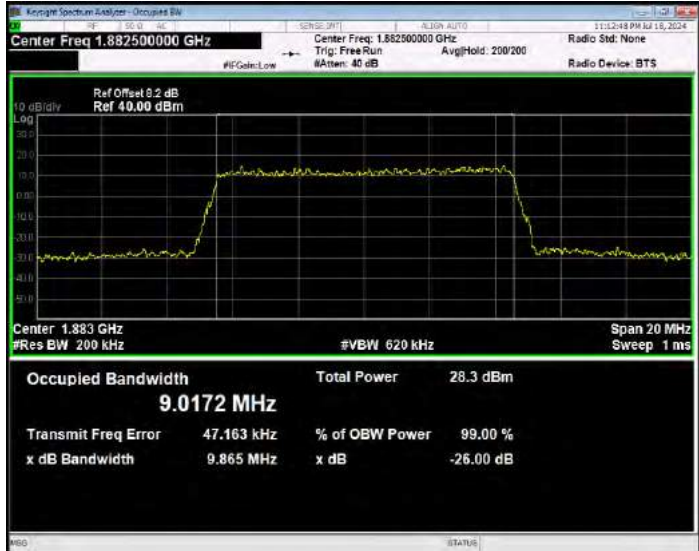

Band25 16QAM BW=10MHz Channel=26365 RB Size=50 Position=#0