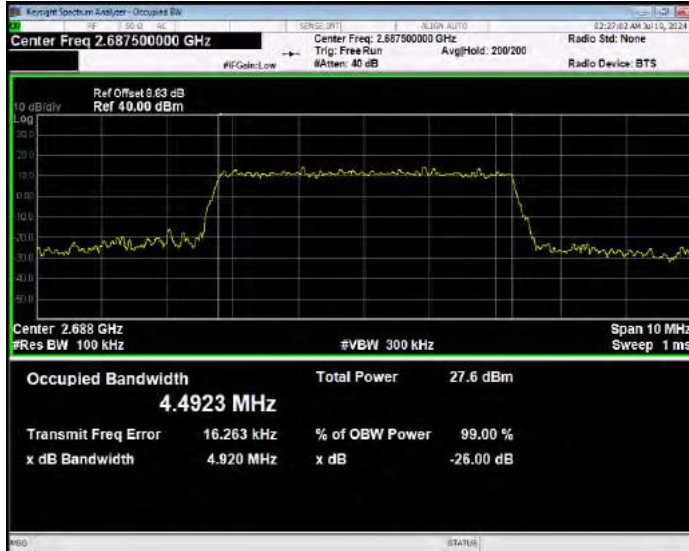

Band41 16QAM BW=20MHz Channel=41490 RB Size=100 Position=#0

Band41 16QAM BW=5MHz Channel=39675 RB Size=25 Position=#0

Band41 16QAM BW=5MHz Channel=40620 RB Size=25 Position=#0

Band41 16QAM BW=5MHz Channel=41565 RB Size=25 Position=#0