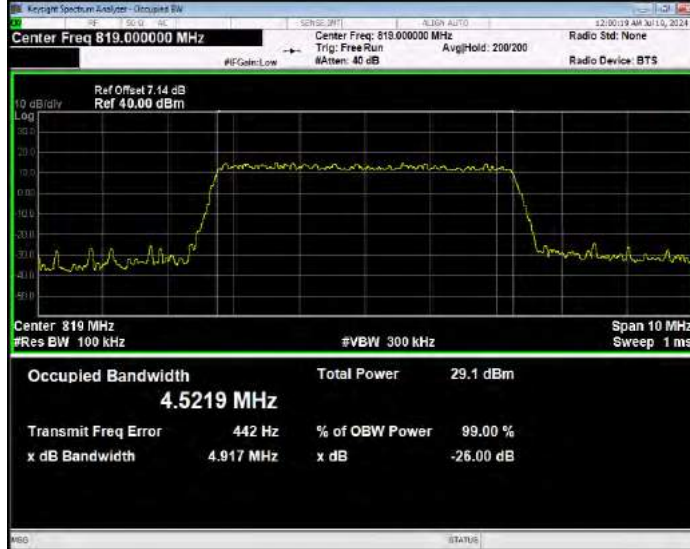

Band26(814-824) QPSK BW=5MHz Channel=26740 RB Size=25 Position=#0