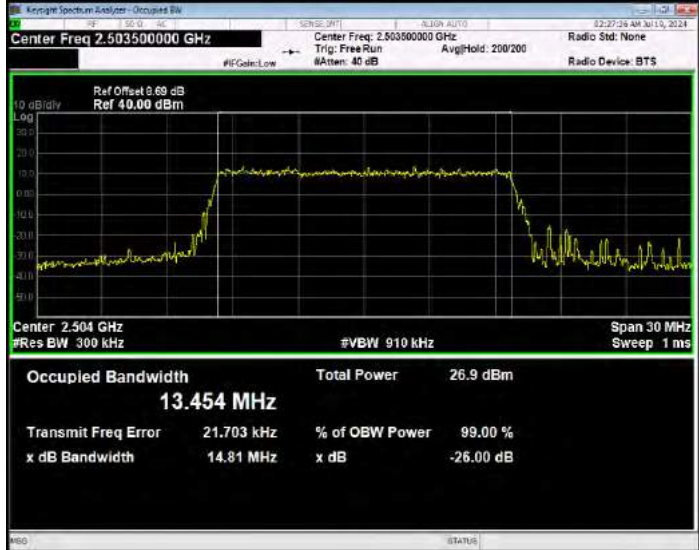

Band41 16QAM BW=10MHz Channel=39700 RB Size=50 Position=#0

Band41 16QAM BW=10MHz Channel=40620 RB Size=50 Position=#0

Band41 16QAM BW=10MHz Channel=41540 RB Size=50 Position=#0

Band41 16QAM BW=15MHz Channel=39725 RB Size=75 Position=#0