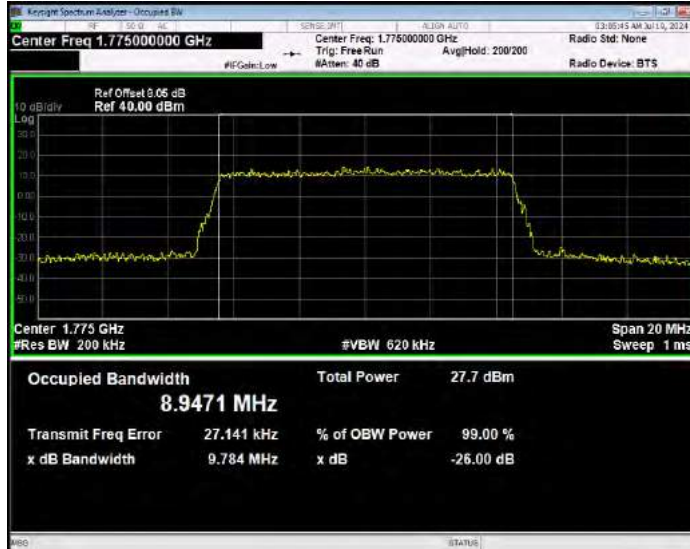

Band66 16QAM BW=10MHz Channel=132622 RB Size=50 Position=#0