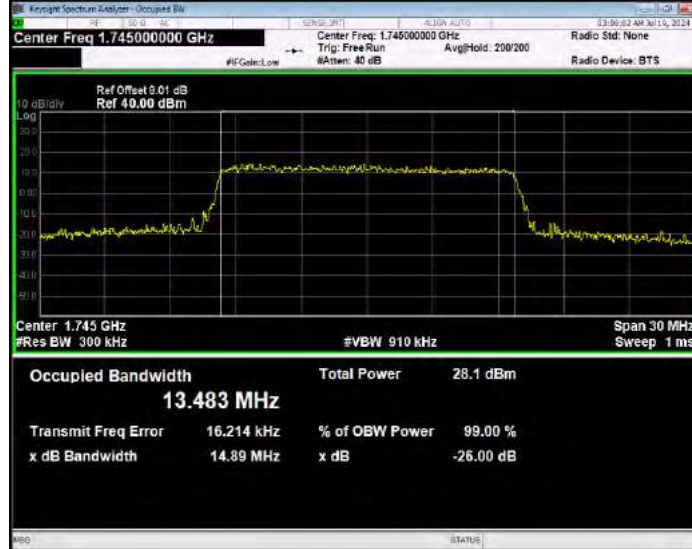

Band66 16QAM BW=10MHz Channel=132322 RB Size=50 Position=#0

Band66 16QAM BW=10MHz Channel=132622 RB Size=50 Position=#0

Band66 16QAM BW=15MHz Channel=132047 RB Size=75 Position=#0

Band66 16QAM BW=15MHz Channel=132322 RB Size=75 Position=#0