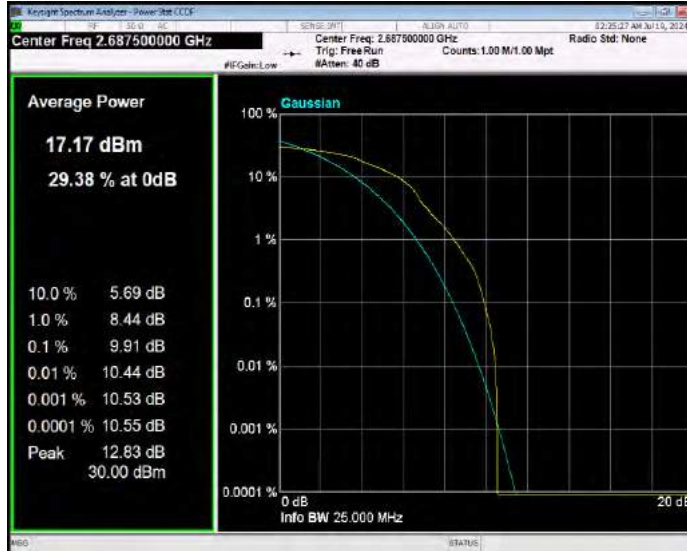

Band41 16QAM BW=5MHz Channel=41565 RB Size=1 Position=#0