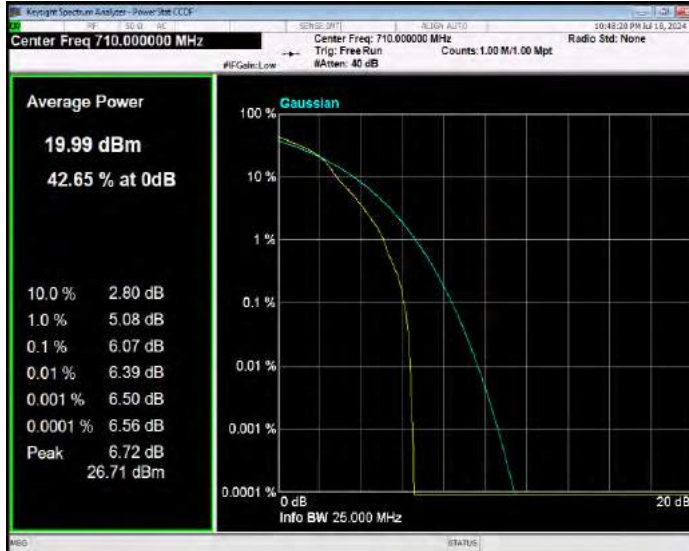

Band17 16QAM BW=5MHz Channel=23790 RB Size=1 Position=#0