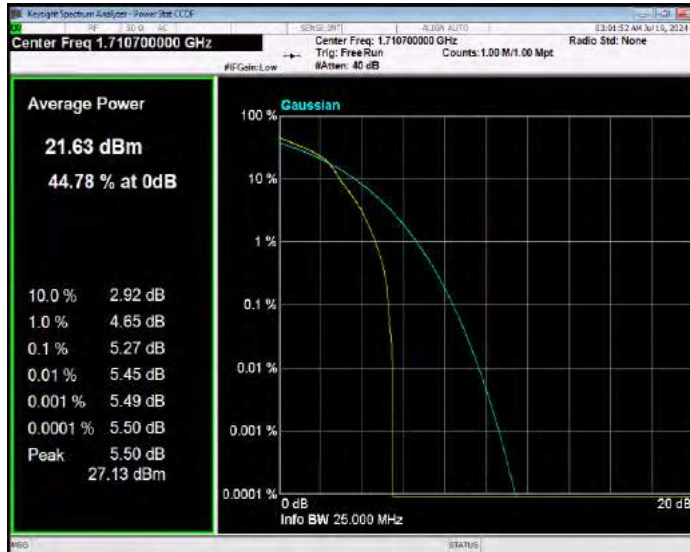

Band41 QPSK BW=5MHz Channel=39675 RB Size=1 Position=#0

Band41 QPSK BW=5MHz Channel=40620 RB Size=1 Position=#0

Band41 QPSK BW=5MHz Channel=41565 RB Size=1 Position=#0

Band66 16QAM BW=1.4MHz Channel=131979 RB Size=1 Position=#0