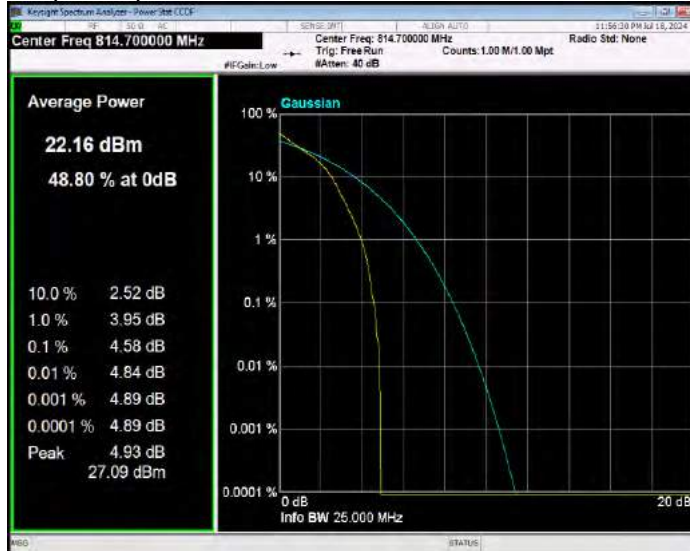

Band26(814-824) 16QAM BW=5MHz Channel=26715 RB Size=1 Position=#0

Band26(814-824) 16QAM BW=5MHz Channel=26740 RB Size=1 Position=#0

Band26(814-824) 16QAM BW=5MHz Channel=26765 RB Size=1 Position=#0

Band26(814-824) QPSK BW=1.4MHz Channel=26697 RB Size=1 Position=#0