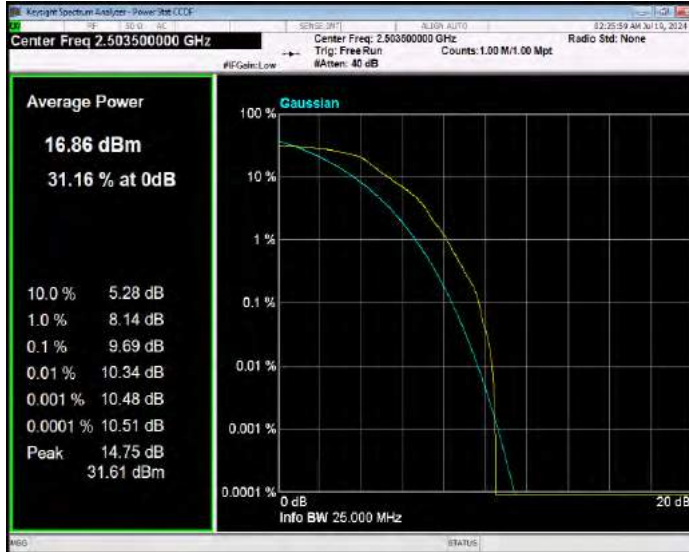

Band41 QPSK BW=15MHz Channel=39725 RB Size=1 Position=#0