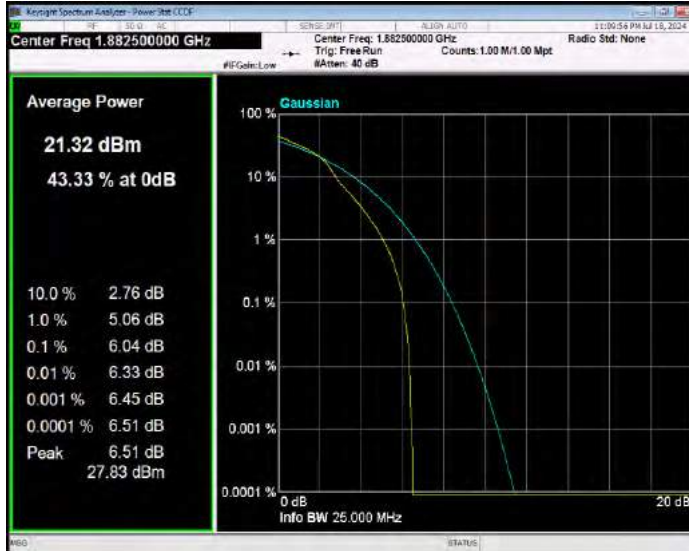

Band25 16QAM BW=5MHz Channel=26365 RB Size=1 Position=#0