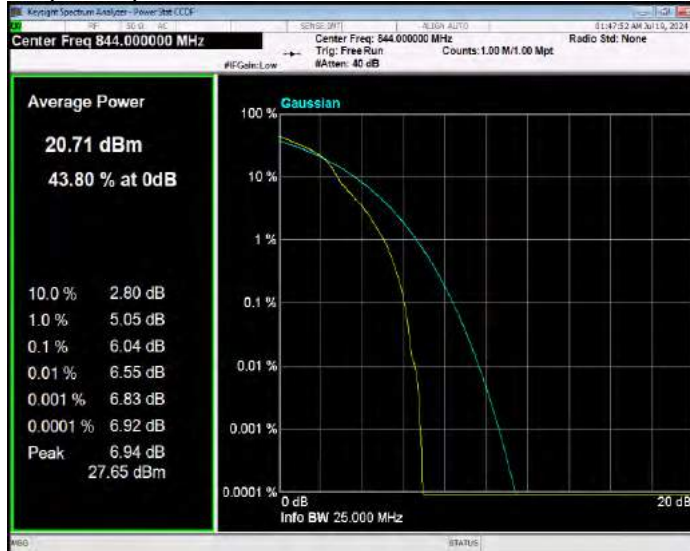

Band26(824-849) 16QAM BW=10MHz Channel=26990 RB Size=1 Position=#0