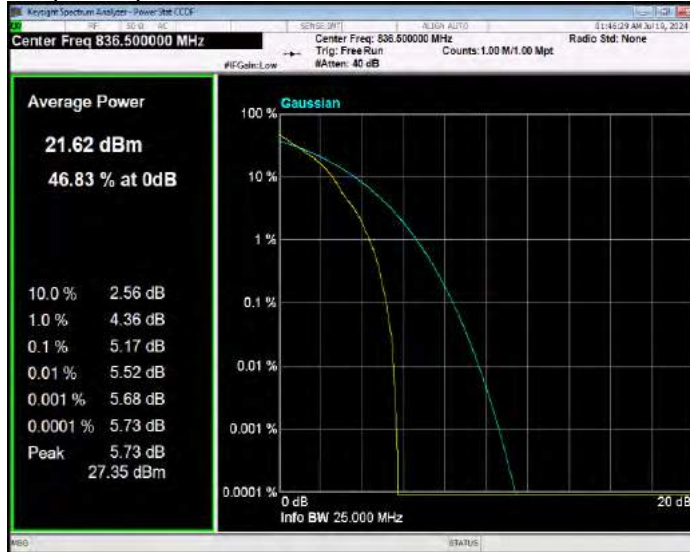

Band26(824-849) QPSK BW=1.4MHz Channel=26915 RB Size=1 Position=#0