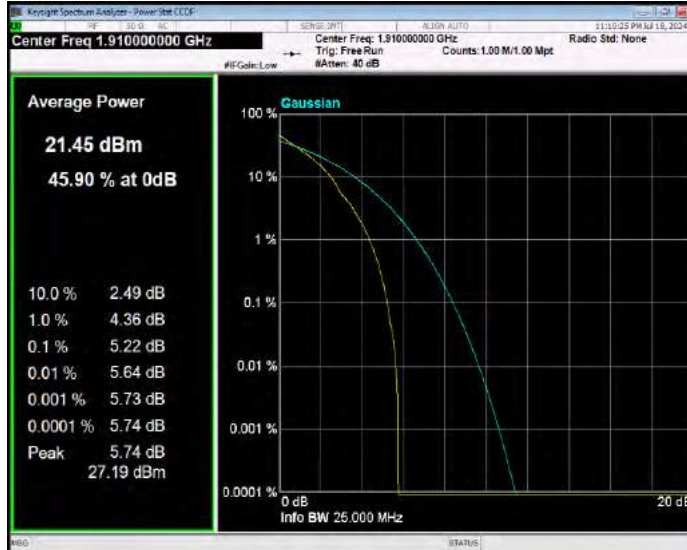

Band25 QPSK BW=10MHz Channel=26640 RB Size=1 Position=#0