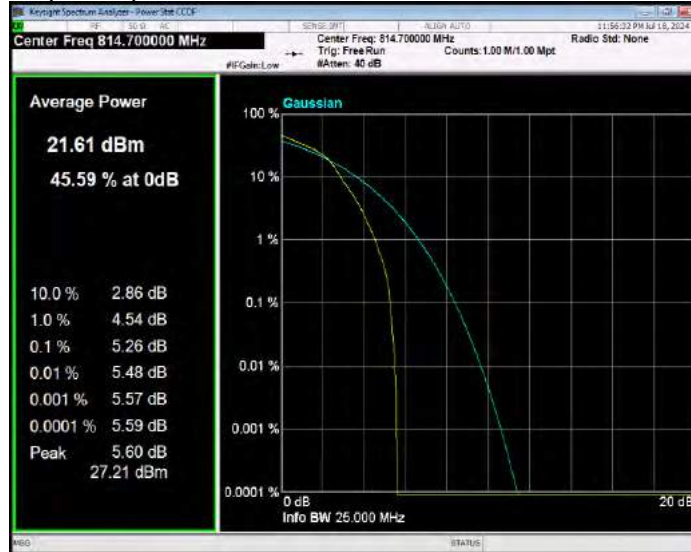

Band26(814-824) 16QAM BW=1.4MHz Channel=26697 RB Size=1 Position=#0