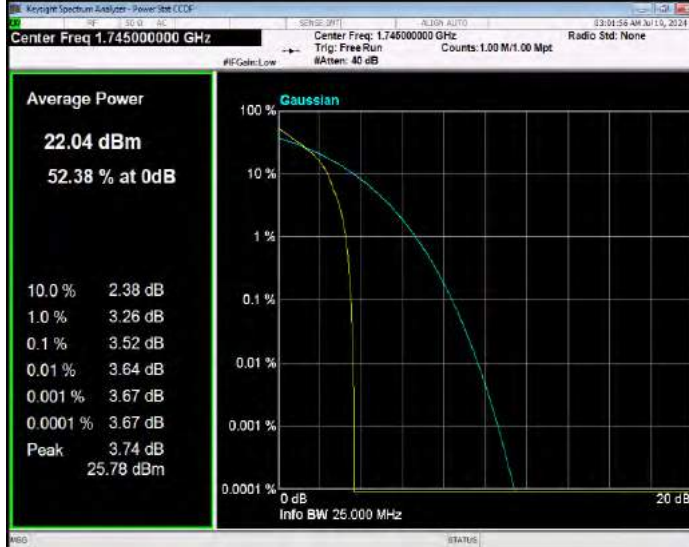

Band66 QPSK BW=1.4MHz Channel=132322 RB Size=1 Position=#0