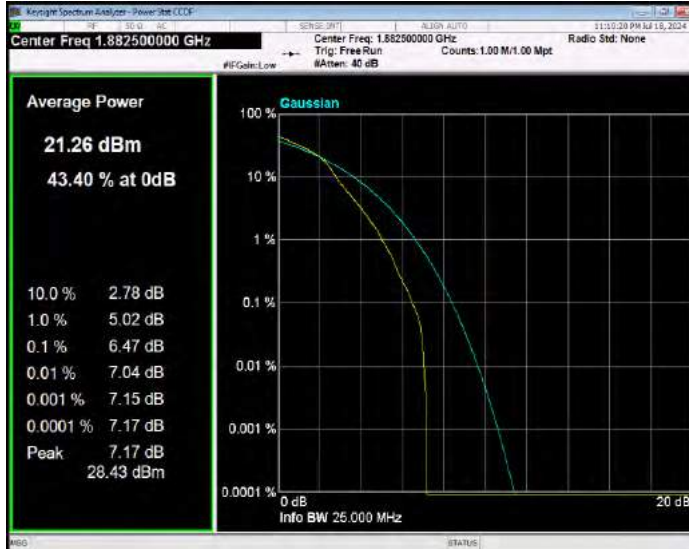

Band25 16QAM BW=10MHz Channel=26365 RB Size=1 Position=#0