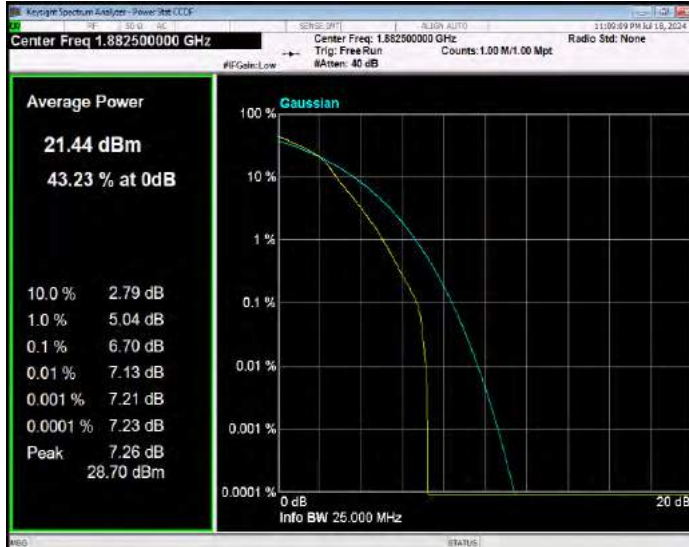

Band25 16QAM BW=1.4MHz Channel=26365 RB Size=1 Position=#0