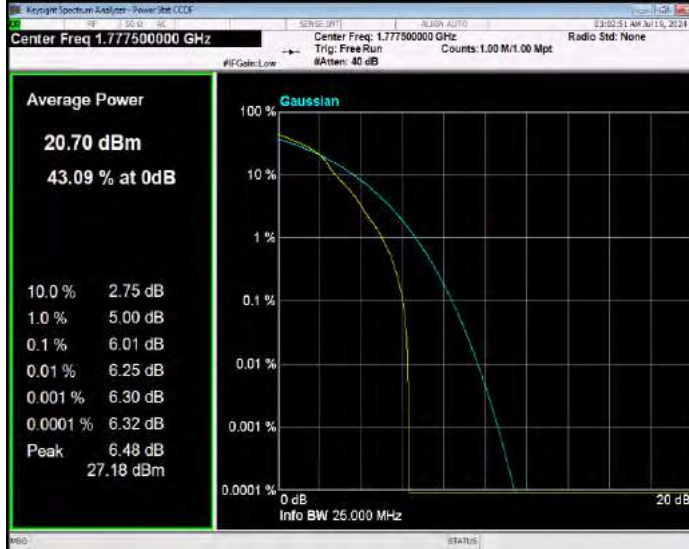

Band66 16QAM BW=5MHz Channel=132647 RB Size=1 Position=#0