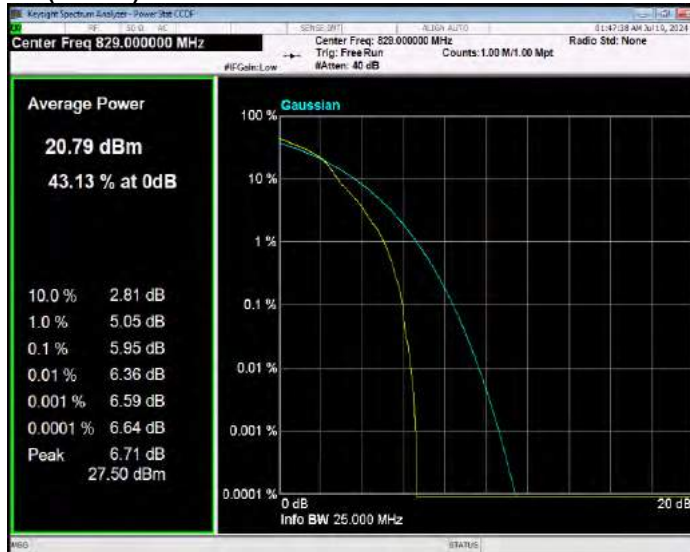

Band26(824-849) 16QAM BW=10MHz Channel=26840 RB Size=1 Position=#0