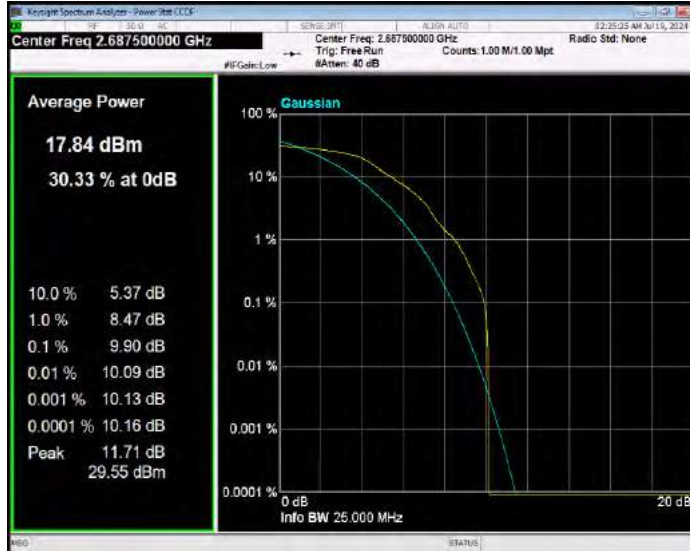

Band41 QPSK BW=5MHz Channel=41565 RB Size=1 Position=#0