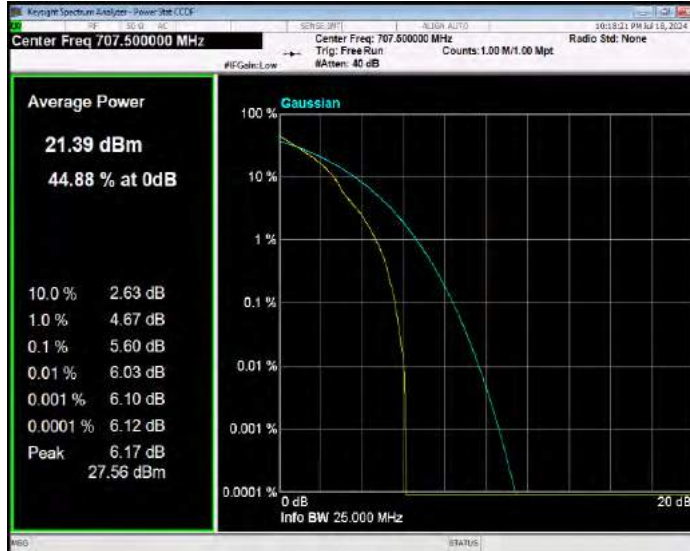

Band12 QPSK BW=3MHz Channel=23095 RB Size=1 Position=#0