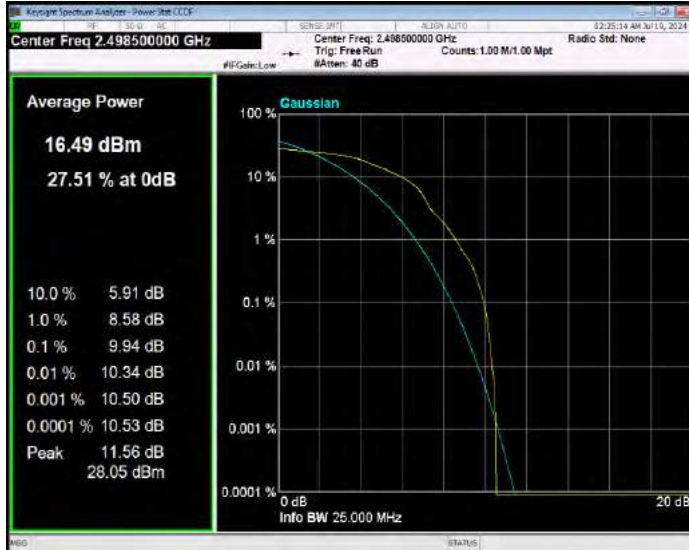

Band41 16QAM BW=5MHz Channel=39675 RB Size=1 Position=#0