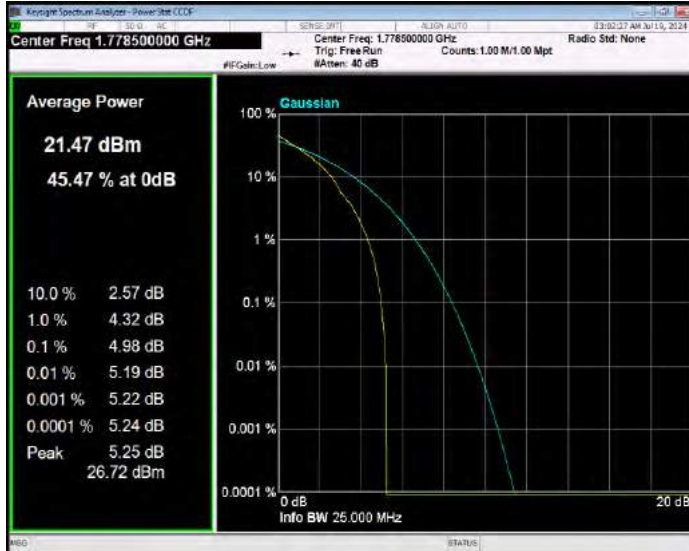

Band66 QPSK BW=5MHz Channel=131997 RB Size=1 Position=#0