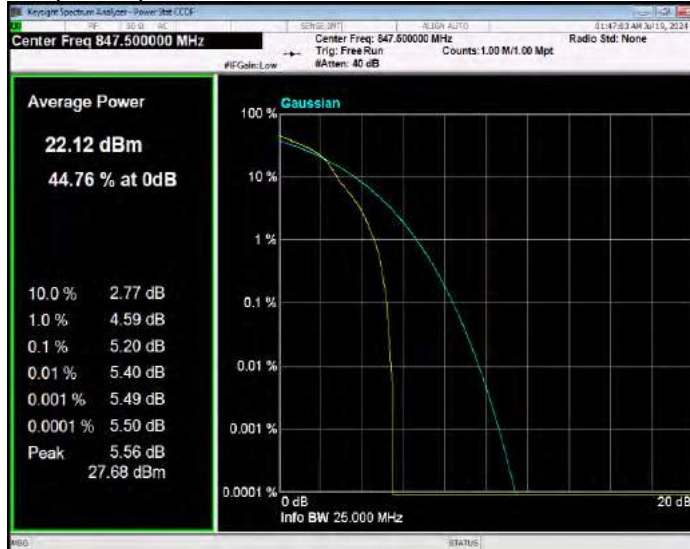

Band26(824-849) 16QAM BW=3MHz Channel=27025 RB Size=1 Position=#0