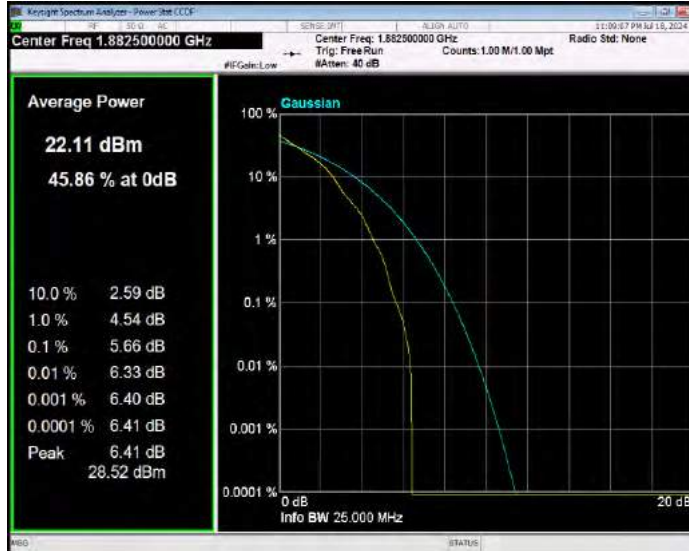

Band25 QPSK BW=1.4MHz Channel=26365 RB Size=1 Position=#0