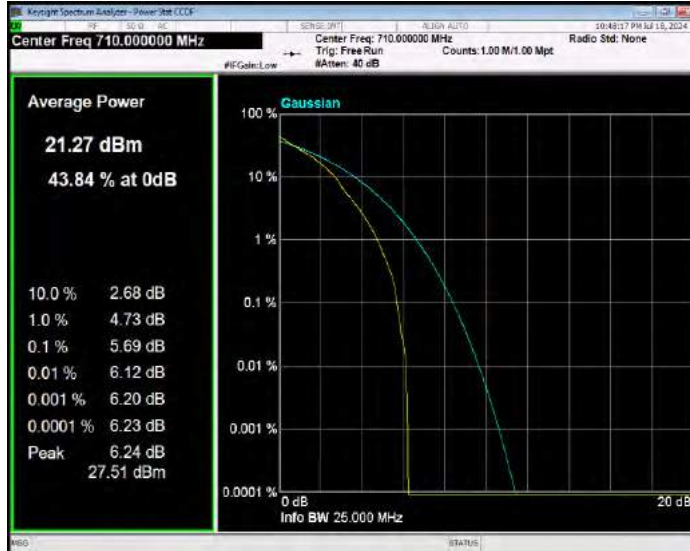

Band17 QPSK BW=10MHz Channel=23790 RB Size=1 Position=#0

Band17 QPSK BW=10MHz Channel=23800 RB Size=1 Position=#0

Band17 QPSK BW=5MHz Channel=23755 RB Size=1 Position=#0

Band17 QPSK BW=5MHz Channel=23790 RB Size=1 Position=#0