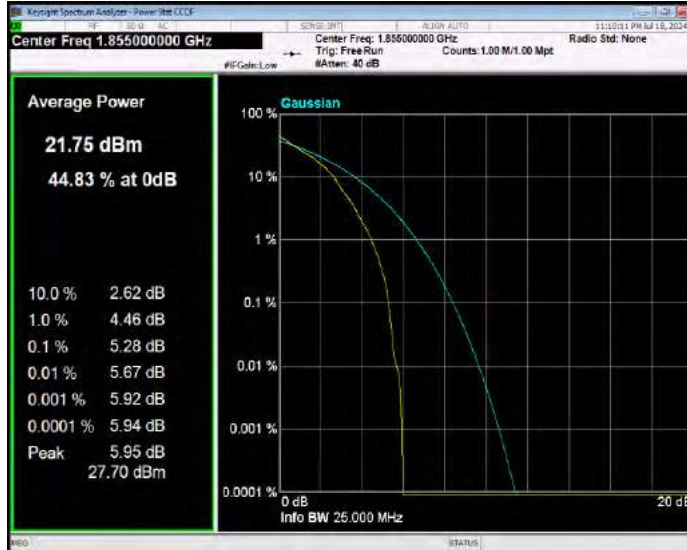

Band25 QPSK BW=10MHz Channel=26090 RB Size=1 Position=#0