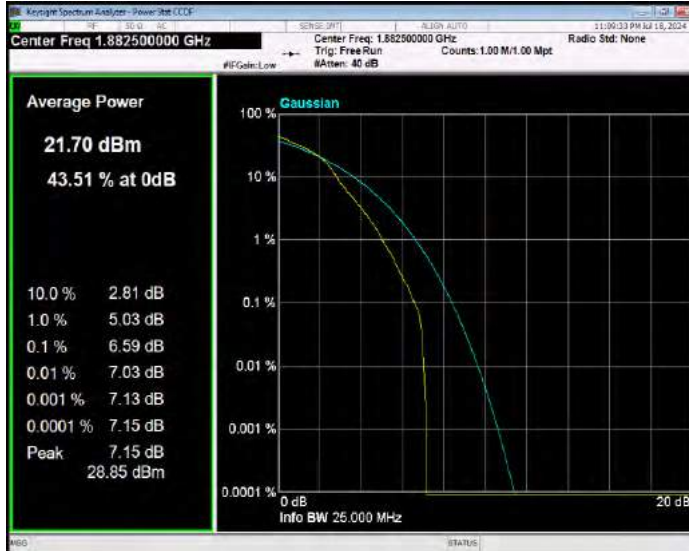

Band25 16QAM BW=3MHz Channel=26365 RB Size=1 Position=#0