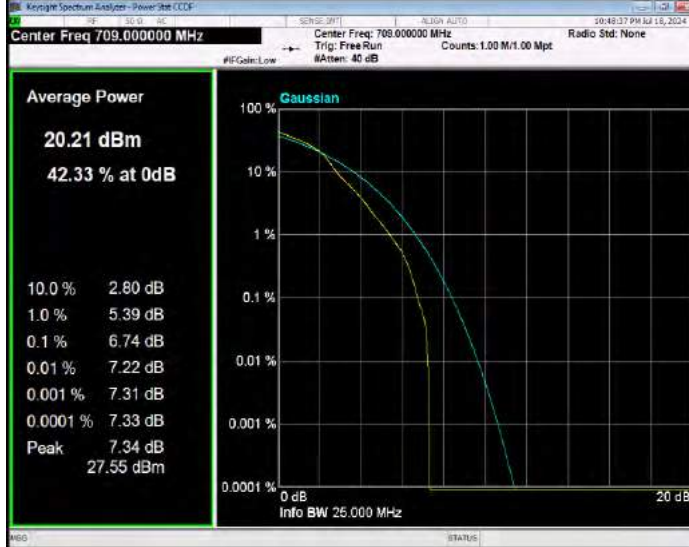

Band17 16QAM BW=10MHz Channel=23780 RB Size=1 Position=#0