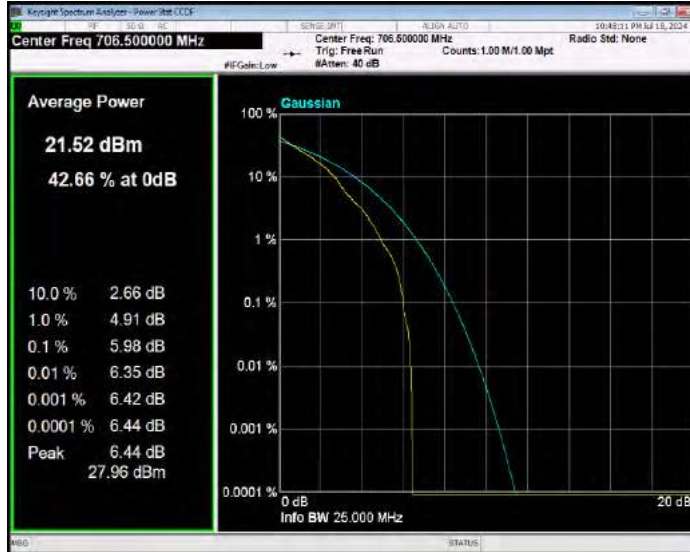

Band17 QPSK BW=5MHz Channel=23755 RB Size=1 Position=#0