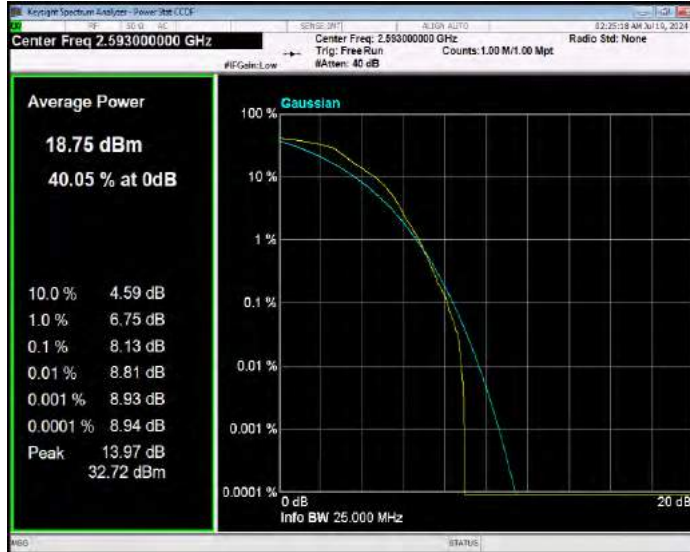

Band41 QPSK BW=5MHz Channel=40620 RB Size=1 Position=#0