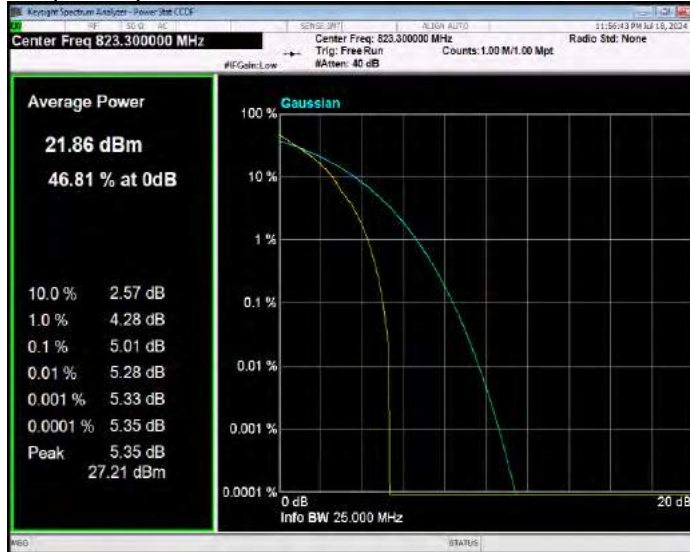

Band26(814-824) QPSK BW=1.4MHz Channel=26783 RB Size=1 Position=#0