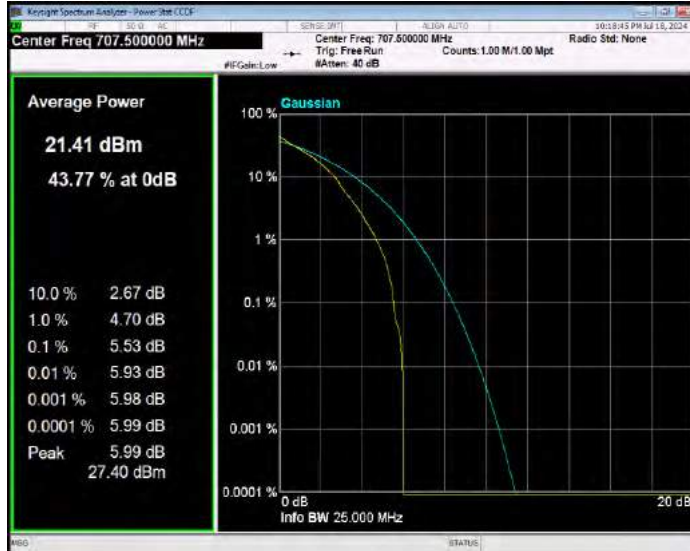

Band12 QPSK BW=3MHz Channel=23095 RB Size=1 Position=#0

Band12 QPSK BW=3MHz Channel=23165 RB Size=1 Position=#0

Band12 QPSK BW=5MHz Channel=23035 RB Size=1 Position=#0

Band12 QPSK BW=5MHz Channel=23095 RB Size=1 Position=#0