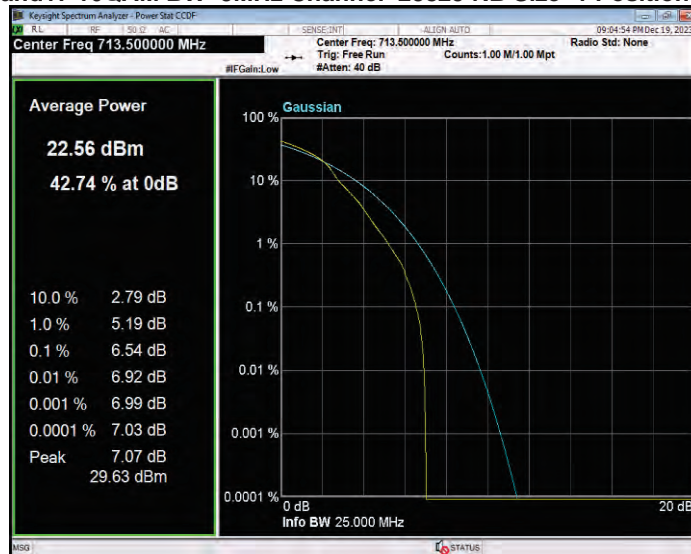

Band17 16QAM BW=5MHz Channel=23825 RB Size=1 Position=#0