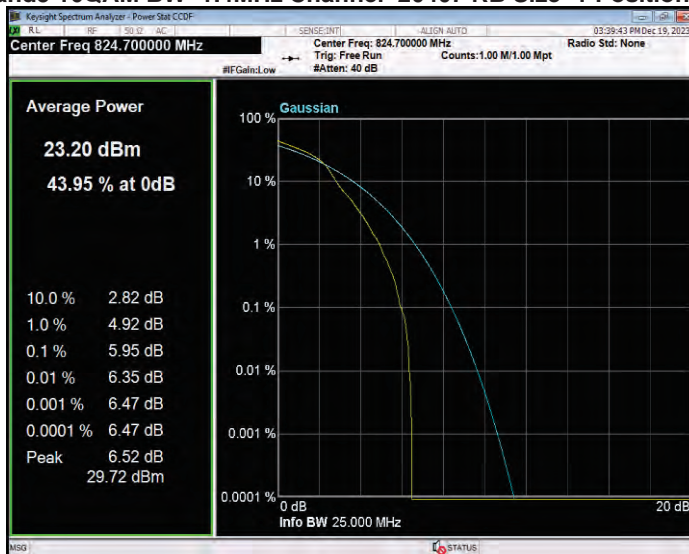

**Band4 QPSK BW=3MHz Channel=20385 RB Size=1 Position=#0**

**Band4 QPSK BW=5MHz Channel=19975 RB Size=1 Position=#0**

**Band4 QPSK BW=5MHz Channel=20175 RB Size=1 Position=#0**

**Band4 QPSK BW=5MHz Channel=20375 RB Size=1 Position=#0**

**Band5 16QAM BW=1.4MHz Channel=20407 RB Size=1 Position=#0**

**Band5 16QAM BW=1.4MHz Channel=20525 RB Size=1 Position=#0**

**Band5 16QAM BW=1.4MHz Channel=20643 RB Size=1 Position=#0**

**Band5 16QAM BW=10MHz Channel=20450 RB Size=1 Position=#0**