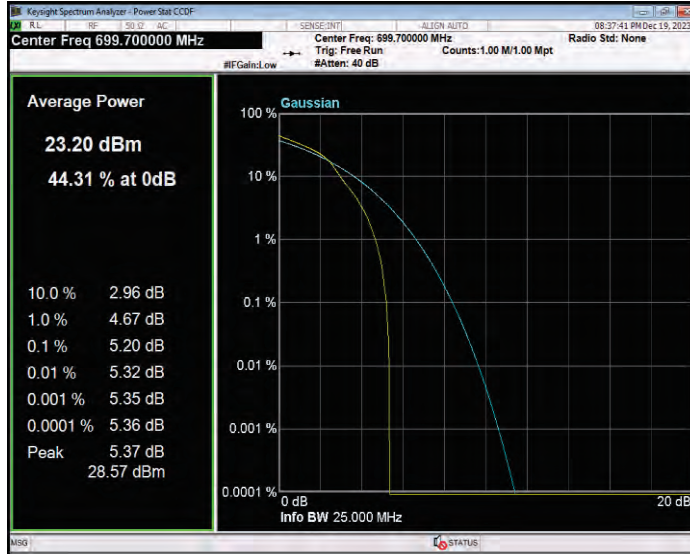

Band12 16QAM BW=1.4MHz Channel=23017 RB Size=1 Position=#0