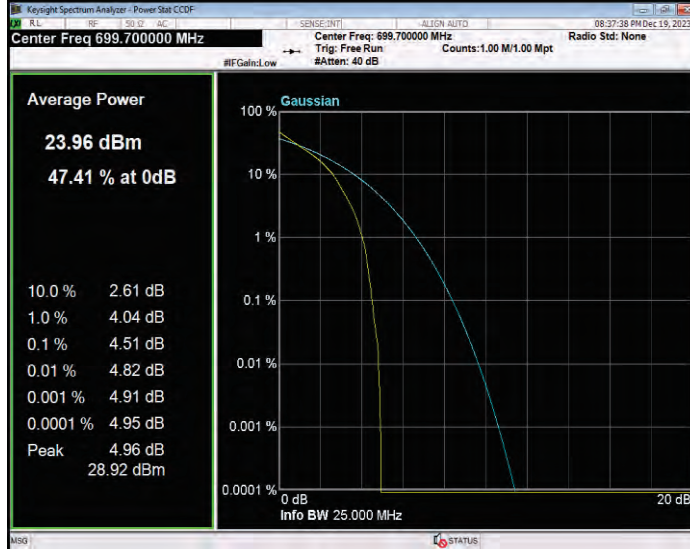

Band12 QPSK BW=1.4MHz Channel=23017 RB Size=1 Position=#0