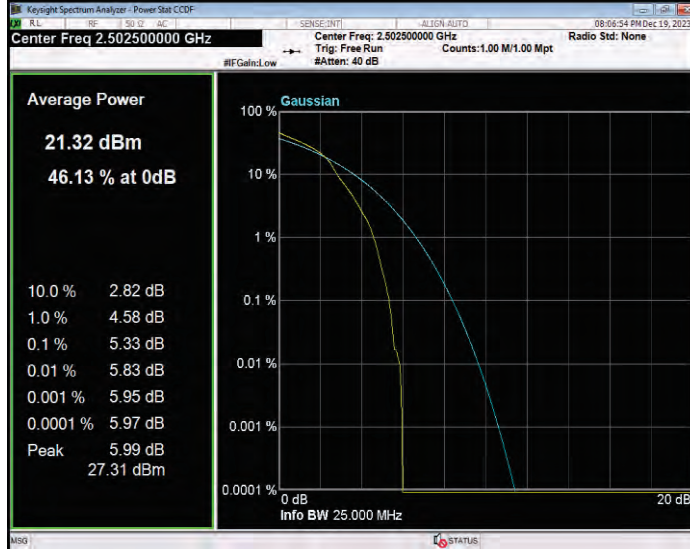

Band7 16QAM BW=5MHz Channel=20775 RB Size=1 Position=#0