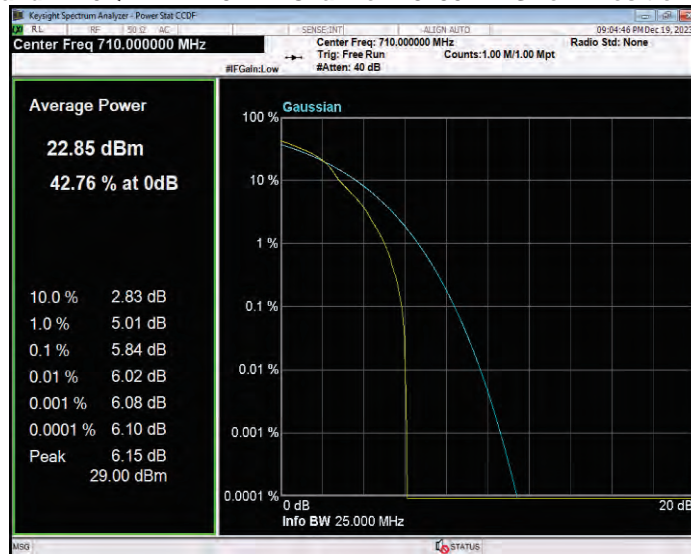

Band17 16QAM BW=5MHz Channel=23790 RB Size=1 Position=#0