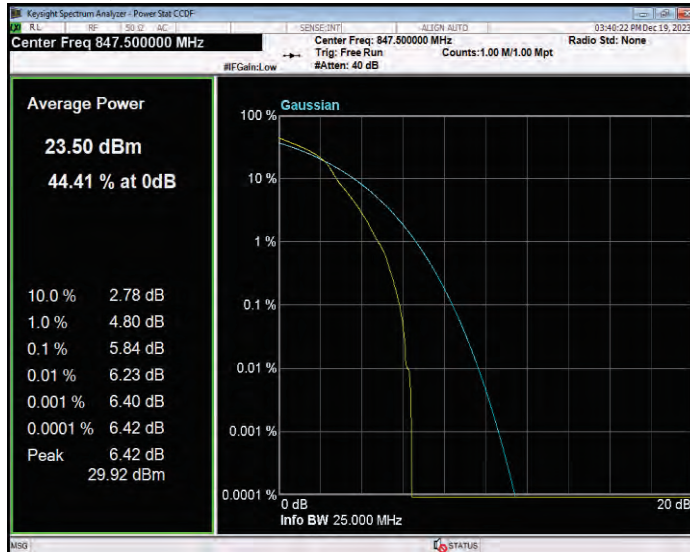

**Band5 16QAM BW=1.4MHz Channel=20407 RB Size=1 Position=#0**

**Band5 16QAM BW=1.4MHz Channel=20525 RB Size=1 Position=#0**

**Band5 16QAM BW=1.4MHz Channel=20643 RB Size=1 Position=#0**

**Band5 16QAM BW=10MHz Channel=20450 RB Size=1 Position=#0**

**Band5 16QAM BW=10MHz Channel=20525 RB Size=1 Position=#0**

**Band5 16QAM BW=10MHz Channel=20600 RB Size=1 Position=#0**

**Band5 16QAM BW=3MHz Channel=20415 RB Size=1 Position=#0**

**Band5 16QAM BW=3MHz Channel=20525 RB Size=1 Position=#0**

**Band5 16QAM BW=3MHz Channel=20635 RB Size=1 Position=#0**

**Band5 16QAM BW=5MHz Channel=20425 RB Size=1 Position=#0**

**Band5 16QAM BW=5MHz Channel=20525 RB Size=1 Position=#0**

**Band5 16QAM BW=5MHz Channel=20625 RB Size=1 Position=#0**