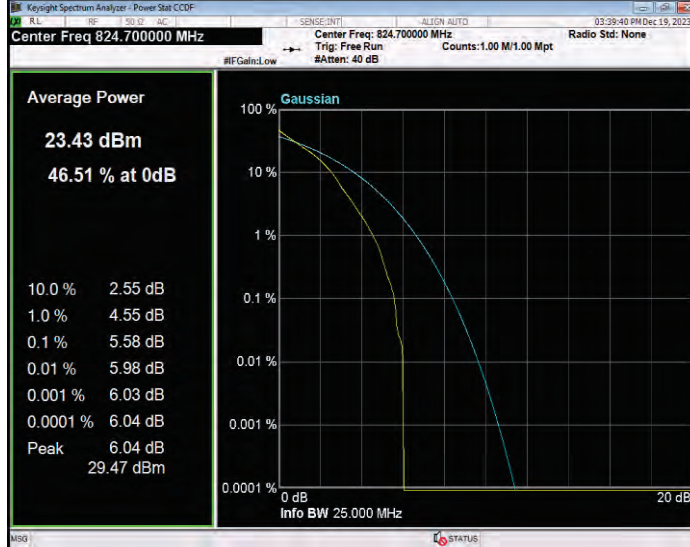

Band5 QPSK BW=1.4MHz Channel=20407 RB Size=1 Position=#0