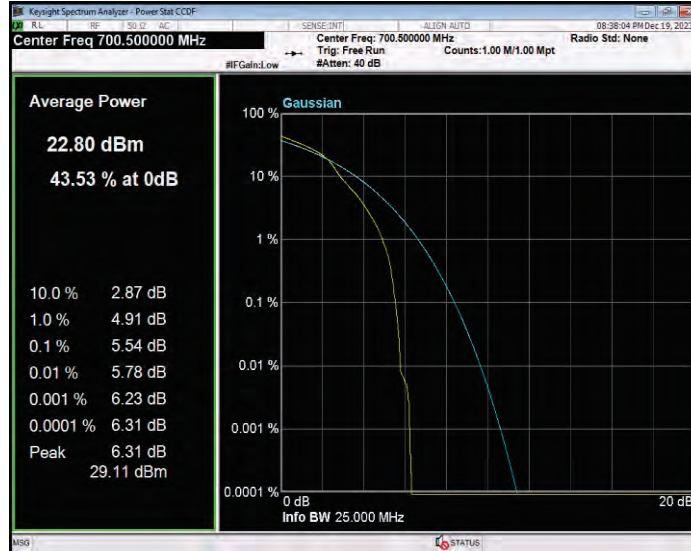

Band12 16QAM BW=3MHz Channel=23025 RB Size=1 Position=#0