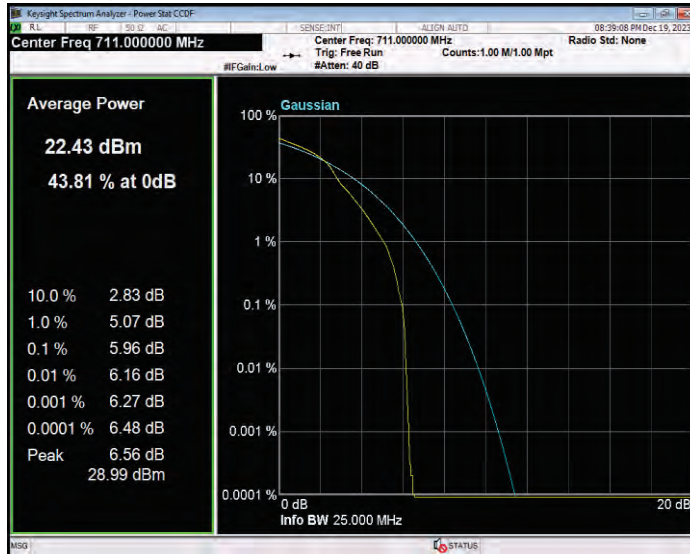

Band12 16QAM BW=10MHz Channel=23130 RB Size=1 Position=#0