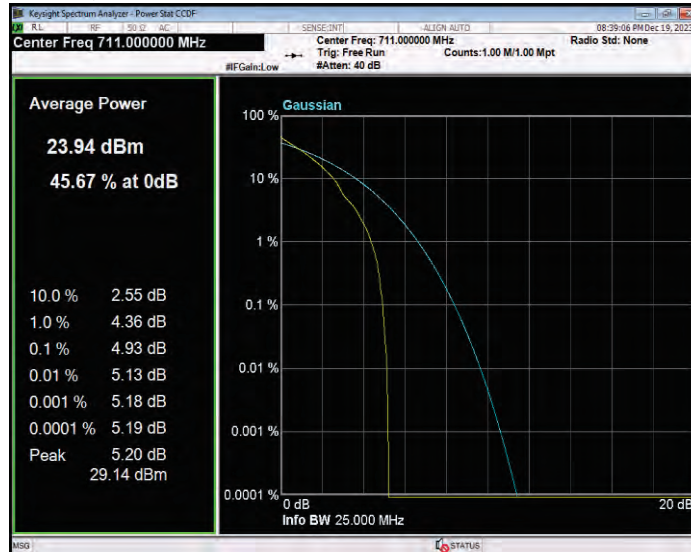

Band12 QPSK BW=10MHz Channel=23130 RB Size=1 Position=#0