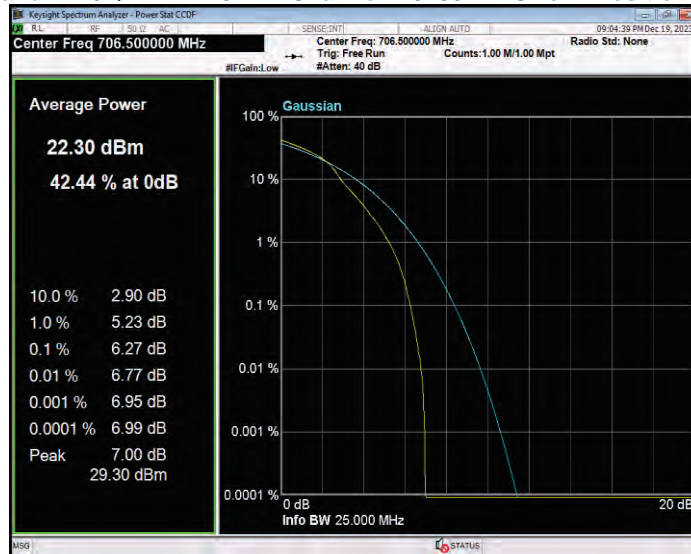

**Band17 16QAM BW=10MHz Channel=23780 RB Size=1 Position=#0**

**Band17 16QAM BW=10MHz Channel=23790 RB Size=1 Position=#0**

**Band17 16QAM BW=10MHz Channel=23800 RB Size=1 Position=#0**

**Band17 16QAM BW=5MHz Channel=23755 RB Size=1 Position=#0**