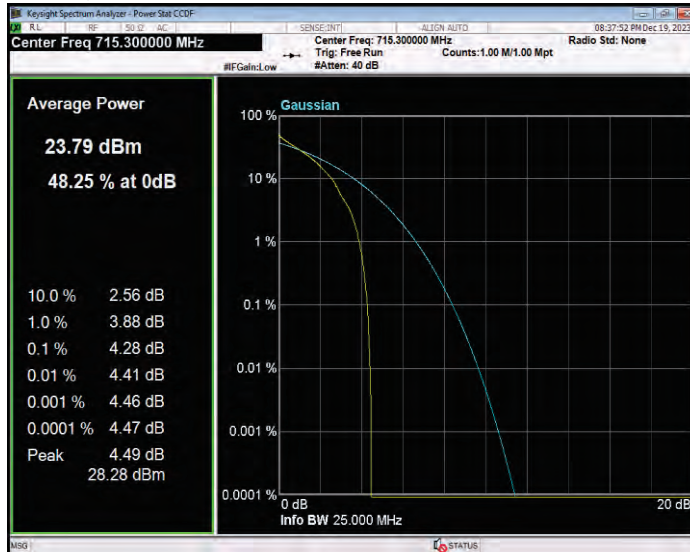

Band12 QPSK BW=1.4MHz Channel=23173 RB Size=1 Position=#0