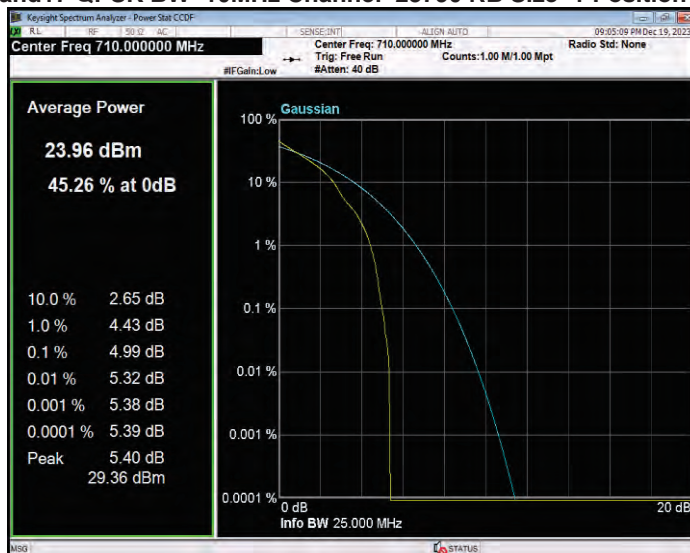

**Band17 16QAM BW=5MHz Channel=23790 RB Size=1 Position=#0**

**Band17 16QAM BW=5MHz Channel=23825 RB Size=1 Position=#0**

**Band17 QPSK BW=10MHz Channel=23780 RB Size=1 Position=#0**

**Band17 QPSK BW=10MHz Channel=23790 RB Size=1 Position=#0**