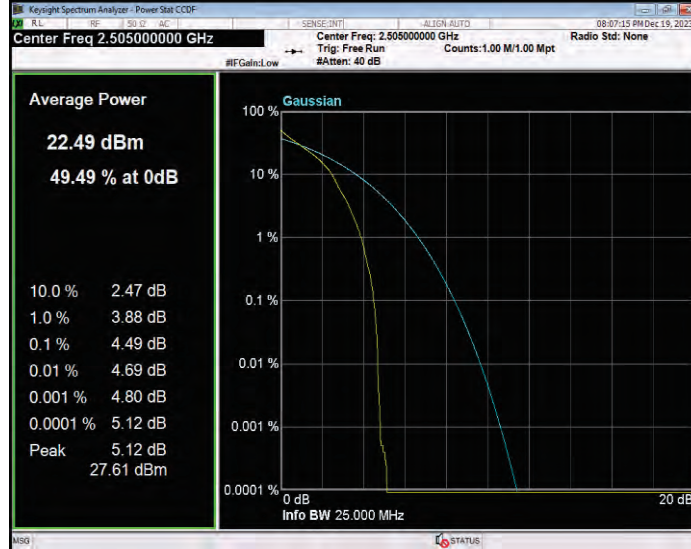

Band7 QPSK BW=10MHz Channel=20800 RB Size=1 Position=#0