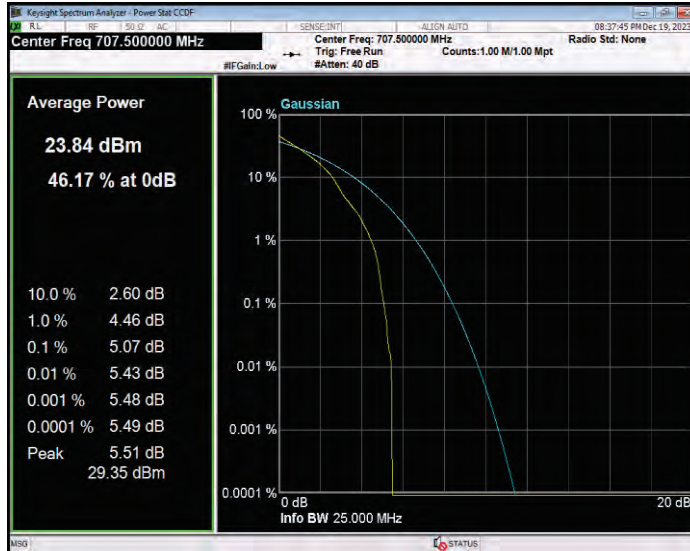

Band12 QPSK BW=1.4MHz Channel=23095 RB Size=1 Position=#0