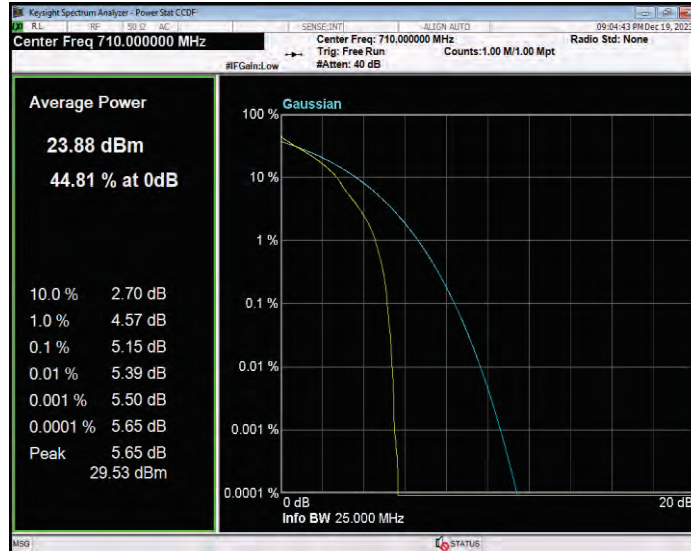

Band17 QPSK BW=5MHz Channel=23790 RB Size=1 Position=#0