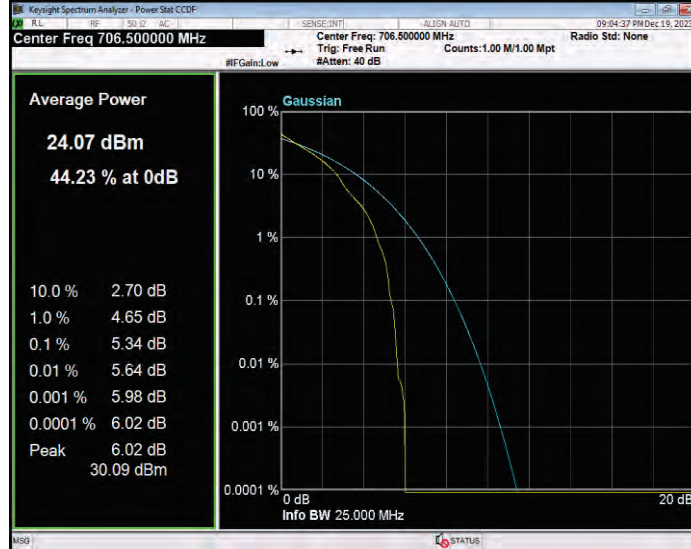

Band17 QPSK BW=5MHz Channel=23755 RB Size=1 Position=#0