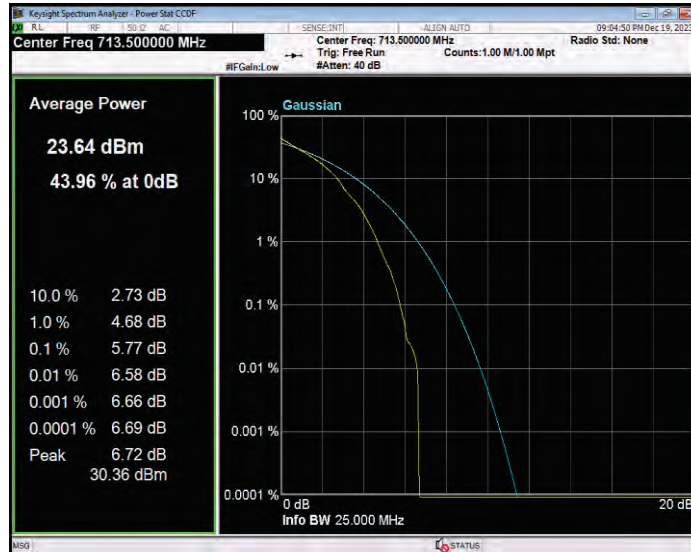

**Band17 QPSK BW=10MHz Channel=23800 RB Size=1 Position=#0**

**Band17 QPSK BW=5MHz Channel=23755 RB Size=1 Position=#0**

**Band17 QPSK BW=5MHz Channel=23790 RB Size=1 Position=#0**

**Band17 QPSK BW=5MHz Channel=23825 RB Size=1 Position=#0**