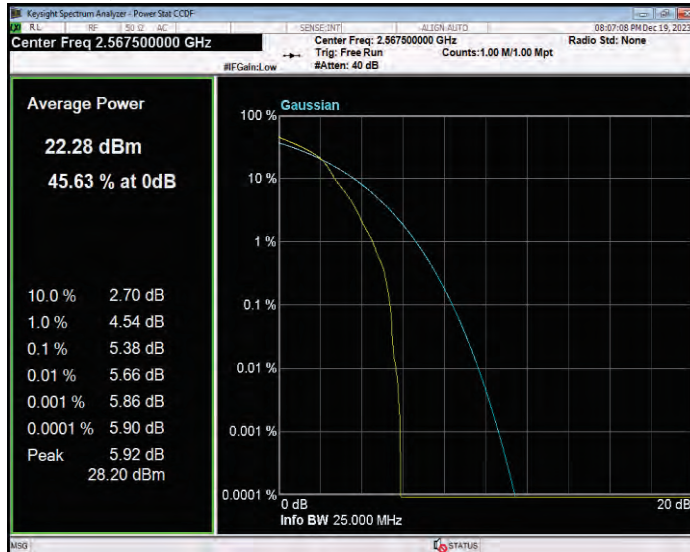

**Band7 16QAM BW=20MHz Channel=21350 RB Size=1 Position=#0**

**Band7 16QAM BW=5MHz Channel=20775 RB Size=1 Position=#0**

**Band7 16QAM BW=5MHz Channel=21100 RB Size=1 Position=#0**

**Band7 16QAM BW=5MHz Channel=21425 RB Size=1 Position=#0**