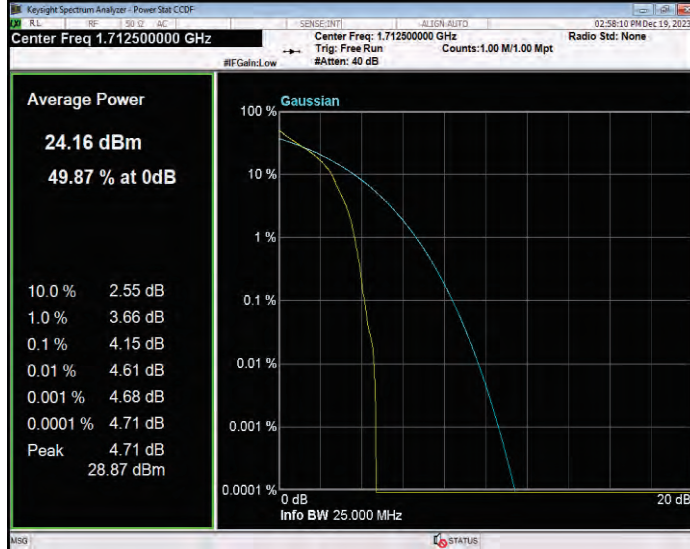

Band4 QPSK BW=5MHz Channel=19975 RB Size=1 Position=#0