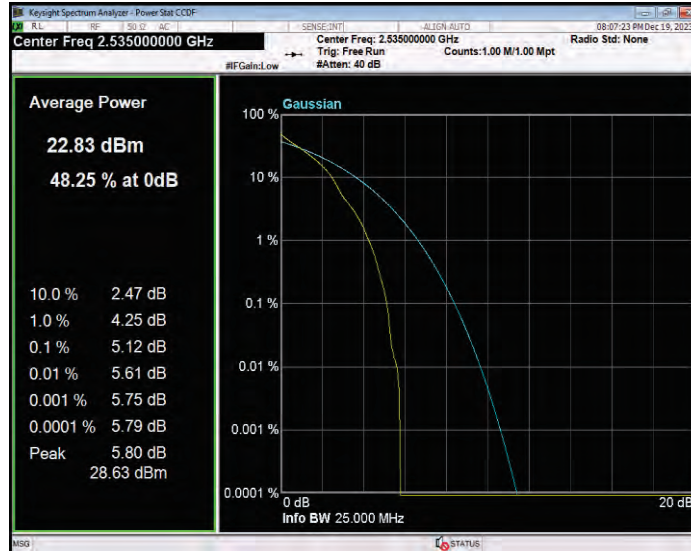

Band7 QPSK BW=10MHz Channel=21100 RB Size=1 Position=#0