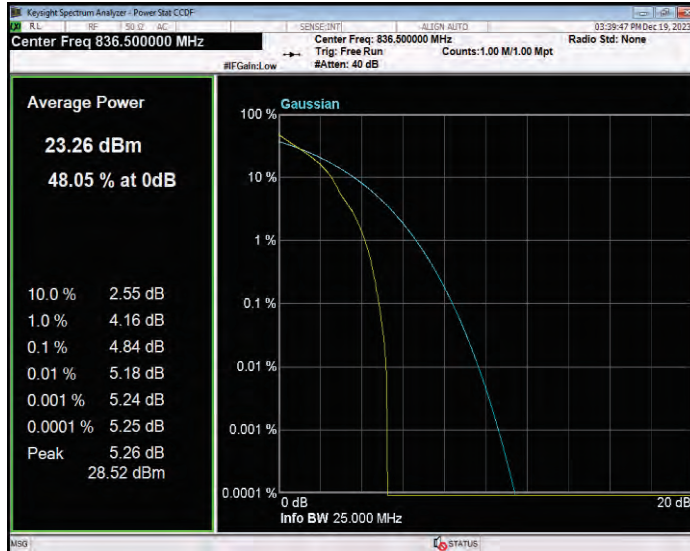

Band5 QPSK BW=1.4MHz Channel=20525 RB Size=1 Position=#0