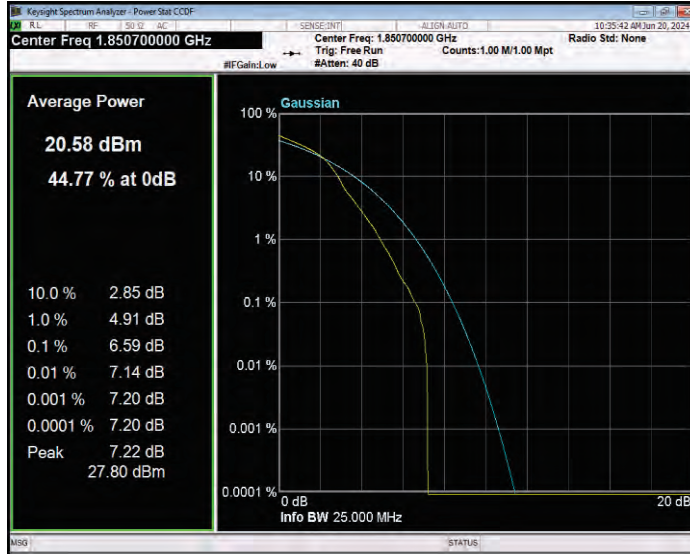

Band25 16QAM BW=1.4MHz Channel=26047 RB Size=1 Position=#0