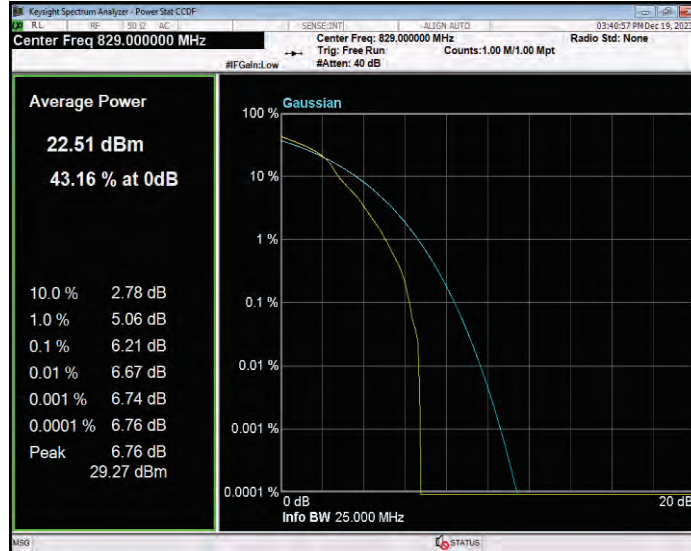

**Band4 QPSK BW=3MHz Channel=20385 RB Size=1 Position=#0**

**Band4 QPSK BW=5MHz Channel=19975 RB Size=1 Position=#0**

**Band4 QPSK BW=5MHz Channel=20175 RB Size=1 Position=#0**

**Band4 QPSK BW=5MHz Channel=20375 RB Size=1 Position=#0**

**Band5 16QAM BW=1.4MHz Channel=20407 RB Size=1 Position=#0**

**Band5 16QAM BW=1.4MHz Channel=20525 RB Size=1 Position=#0**

**Band5 16QAM BW=1.4MHz Channel=20643 RB Size=1 Position=#0**

**Band5 16QAM BW=10MHz Channel=20450 RB Size=1 Position=#0**

**Band5 16QAM BW=10MHz Channel=20525 RB Size=1 Position=#0**

**Band5 16QAM BW=10MHz Channel=20600 RB Size=1 Position=#0**

**Band5 16QAM BW=3MHz Channel=20415 RB Size=1 Position=#0**

**Band5 16QAM BW=3MHz Channel=20525 RB Size=1 Position=#0**