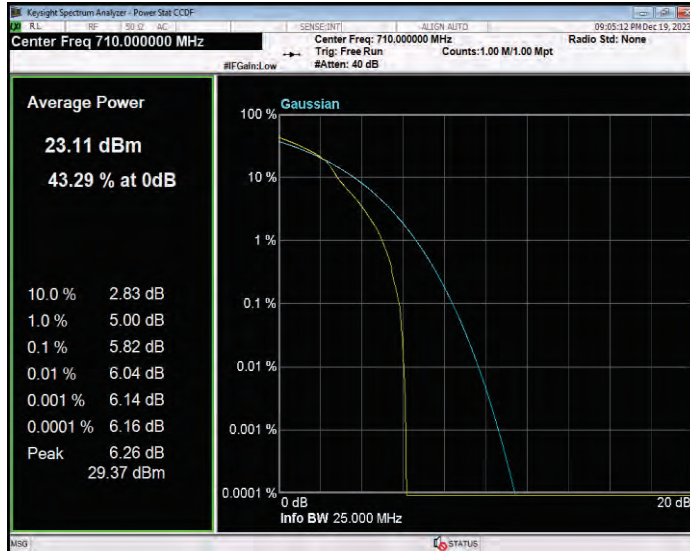

Band17 16QAM BW=10MHz Channel=23790 RB Size=1 Position=#0