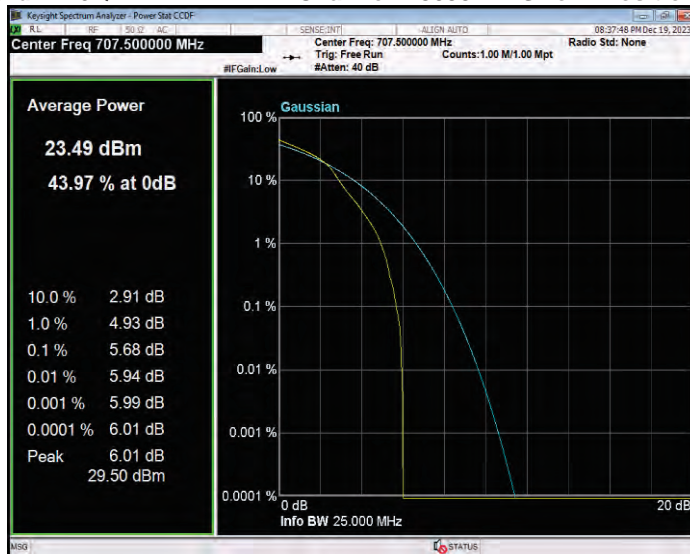

Band12 16QAM BW=1.4MHz Channel=23095 RB Size=1 Position=#0