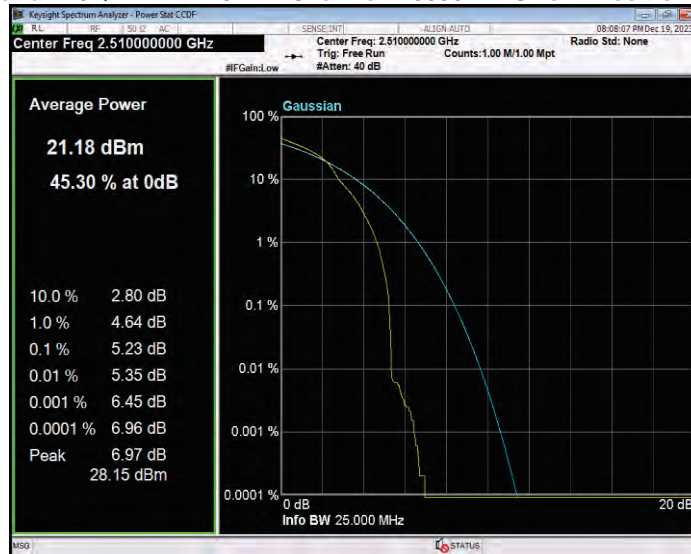

**Band7 16QAM BW=15MHz Channel=21100 RB Size=1 Position=#0**

**Band7 16QAM BW=15MHz Channel=21375 RB Size=1 Position=#0**

**Band7 16QAM BW=20MHz Channel=20850 RB Size=1 Position=#0**

**Band7 16QAM BW=20MHz Channel=21100 RB Size=1 Position=#0**

**Band7 16QAM BW=20MHz Channel=21350 RB Size=1 Position=#0**

**Band7 16QAM BW=5MHz Channel=20775 RB Size=1 Position=#0**

**Band7 16QAM BW=5MHz Channel=21100 RB Size=1 Position=#0**

**Band7 16QAM BW=5MHz Channel=21425 RB Size=1 Position=#0**