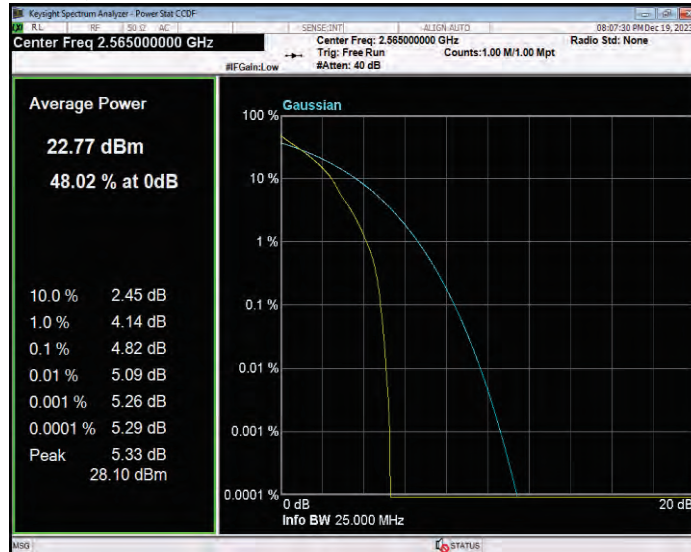

Band7 QPSK BW=10MHz Channel=21400 RB Size=1 Position=#0