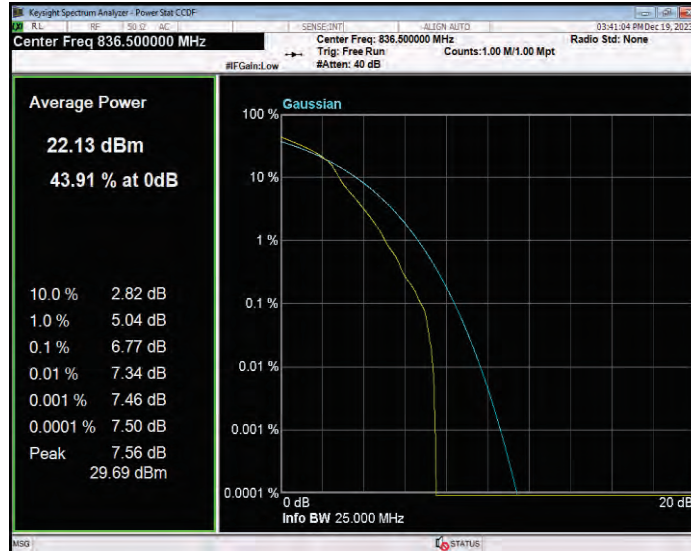

**Band4 QPSK BW=3MHz Channel=20385 RB Size=1 Position=#0**

**Band4 QPSK BW=5MHz Channel=19975 RB Size=1 Position=#0**

**Band4 QPSK BW=5MHz Channel=20175 RB Size=1 Position=#0**

**Band4 QPSK BW=5MHz Channel=20375 RB Size=1 Position=#0**

**Band5 16QAM BW=1.4MHz Channel=20407 RB Size=1 Position=#0**

**Band5 16QAM BW=1.4MHz Channel=20525 RB Size=1 Position=#0**

**Band5 16QAM BW=1.4MHz Channel=20643 RB Size=1 Position=#0**

**Band5 16QAM BW=10MHz Channel=20450 RB Size=1 Position=#0**

**Band5 16QAM BW=10MHz Channel=20525 RB Size=1 Position=#0**

**Band5 16QAM BW=10MHz Channel=20600 RB Size=1 Position=#0**

**Band5 16QAM BW=3MHz Channel=20415 RB Size=1 Position=#0**

**Band5 16QAM BW=3MHz Channel=20525 RB Size=1 Position=#0**