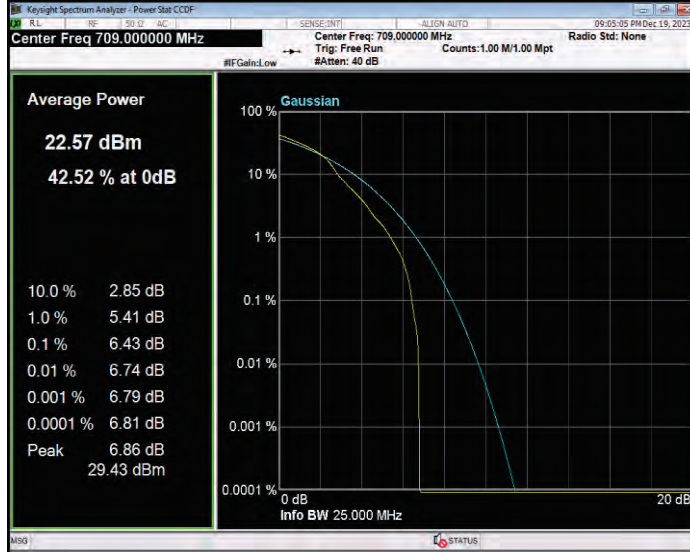

Band17 16QAM BW=10MHz Channel=23780 RB Size=1 Position=#0