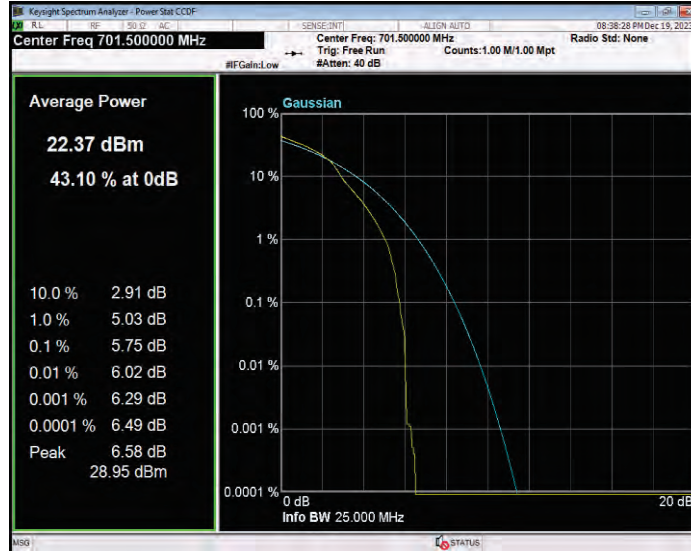

Band12 16QAM BW=5MHz Channel=23035 RB Size=1 Position=#0