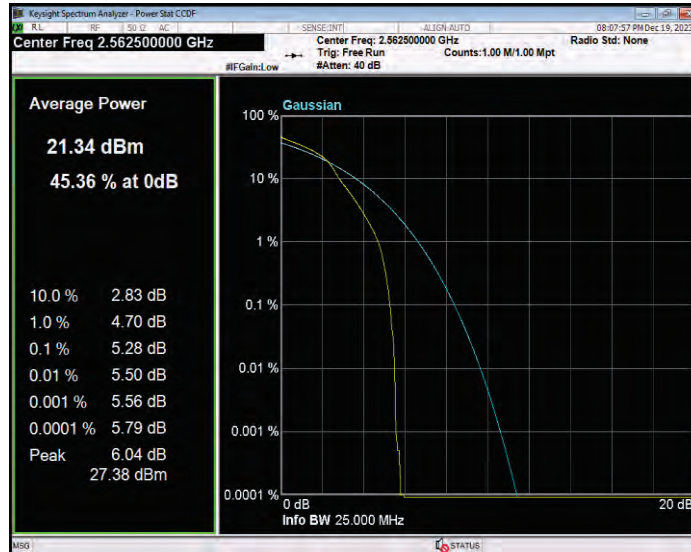

Band7 16QAM BW=15MHz Channel=21375 RB Size=1 Position=#0