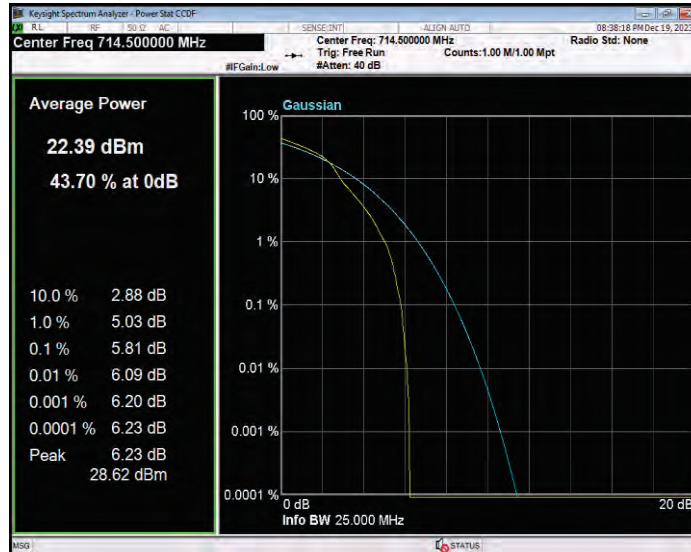

Band12 16QAM BW=3MHz Channel=23165 RB Size=1 Position=#0