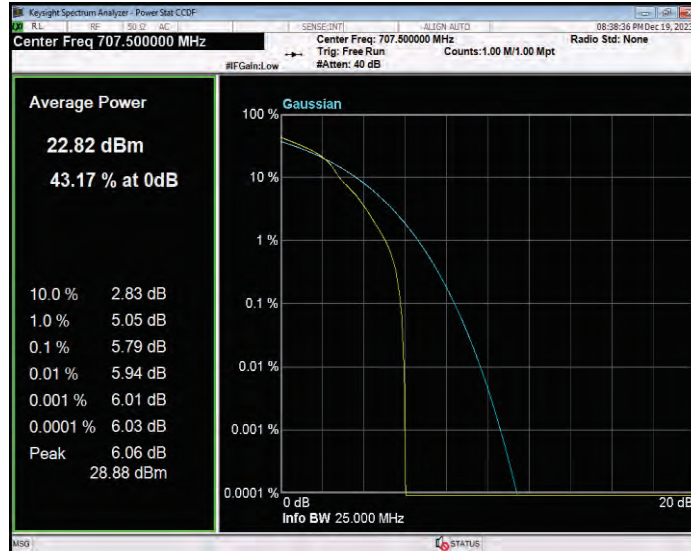

**Band12 16QAM BW=3MHz Channel=23165 RB Size=1 Position=#0**

**Band12 16QAM BW=5MHz Channel=23035 RB Size=1 Position=#0**

**Band12 16QAM BW=5MHz Channel=23095 RB Size=1 Position=#0**

**Band12 16QAM BW=5MHz Channel=23155 RB Size=1 Position=#0**