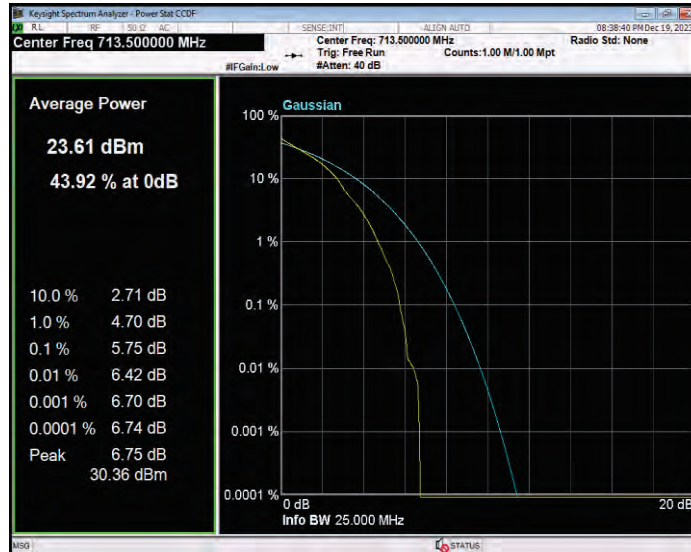

**Band12 QPSK BW=3MHz Channel=23165 RB Size=1 Position=#0**

**Band12 QPSK BW=5MHz Channel=23035 RB Size=1 Position=#0**

**Band12 QPSK BW=5MHz Channel=23095 RB Size=1 Position=#0**

**Band12 QPSK BW=5MHz Channel=23155 RB Size=1 Position=#0**