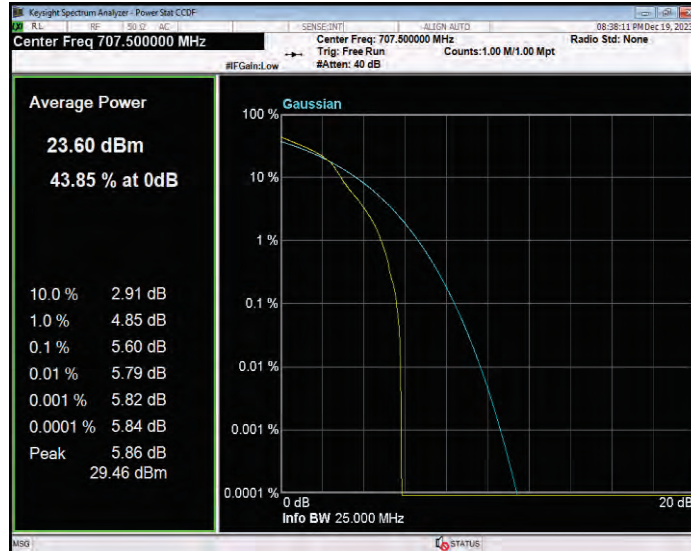

**Band12 16QAM BW=10MHz Channel=23095 RB Size=1 Position=#0**

**Band12 16QAM BW=10MHz Channel=23130 RB Size=1 Position=#0**

**Band12 16QAM BW=3MHz Channel=23025 RB Size=1 Position=#0**

**Band12 16QAM BW=3MHz Channel=23095 RB Size=1 Position=#0**