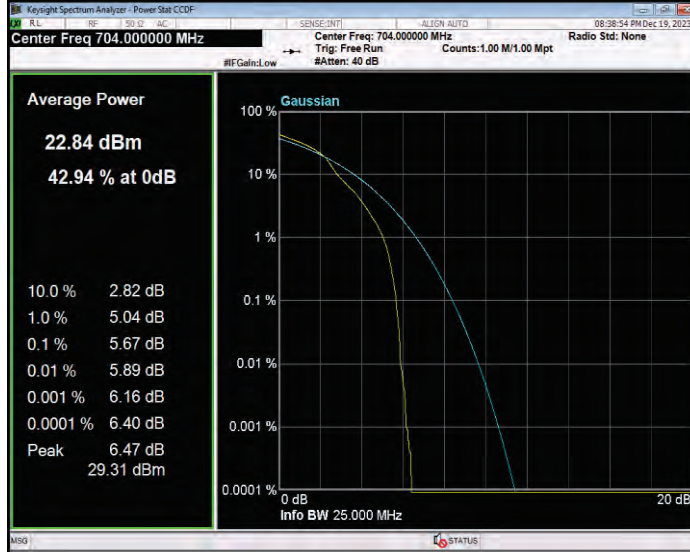

**Band12 16QAM BW=1.4MHz Channel=23017 RB Size=1 Position=#0**

**Band12 16QAM BW=1.4MHz Channel=23095 RB Size=1 Position=#0**

**Band12 16QAM BW=1.4MHz Channel=23173 RB Size=1 Position=#0**

**Band12 16QAM BW=10MHz Channel=23060 RB Size=1 Position=#0**