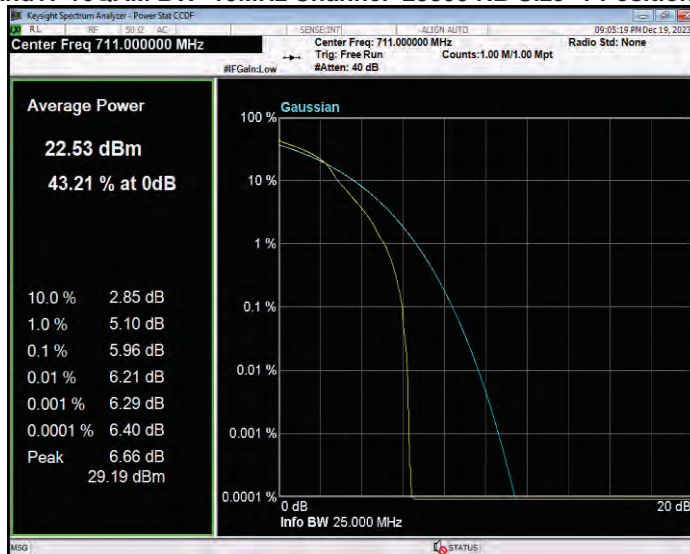

Band17 16QAM BW=10MHz Channel=23800 RB Size=1 Position=#0