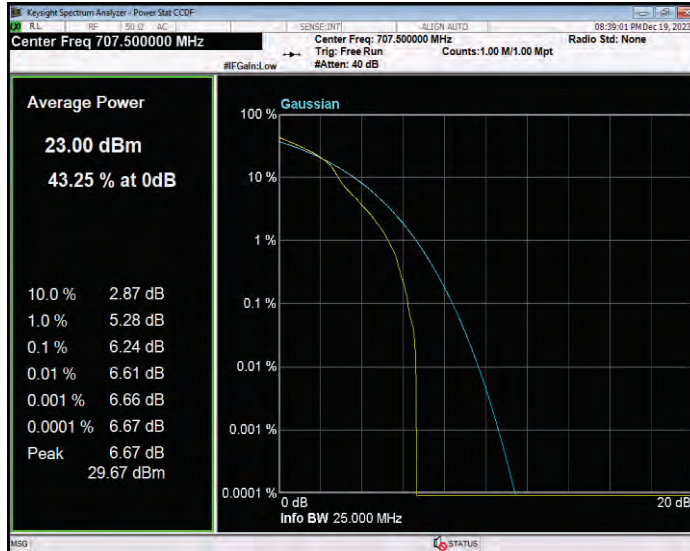

Band12 16QAM BW=10MHz Channel=23095 RB Size=1 Position=#0