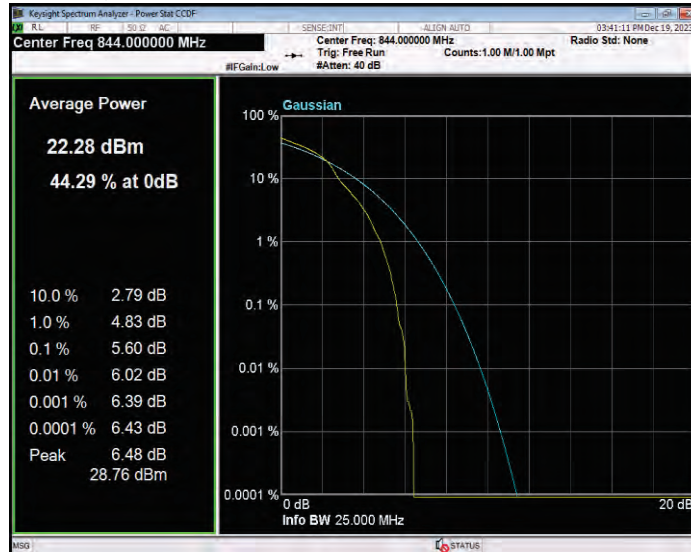

**Band5 16QAM BW=1.4MHz Channel=20407 RB Size=1 Position=#0**

**Band5 16QAM BW=1.4MHz Channel=20525 RB Size=1 Position=#0**

**Band5 16QAM BW=1.4MHz Channel=20643 RB Size=1 Position=#0**

**Band5 16QAM BW=10MHz Channel=20450 RB Size=1 Position=#0**

**Band5 16QAM BW=10MHz Channel=20525 RB Size=1 Position=#0**

**Band5 16QAM BW=10MHz Channel=20600 RB Size=1 Position=#0**

**Band5 16QAM BW=3MHz Channel=20415 RB Size=1 Position=#0**

**Band5 16QAM BW=3MHz Channel=20525 RB Size=1 Position=#0**