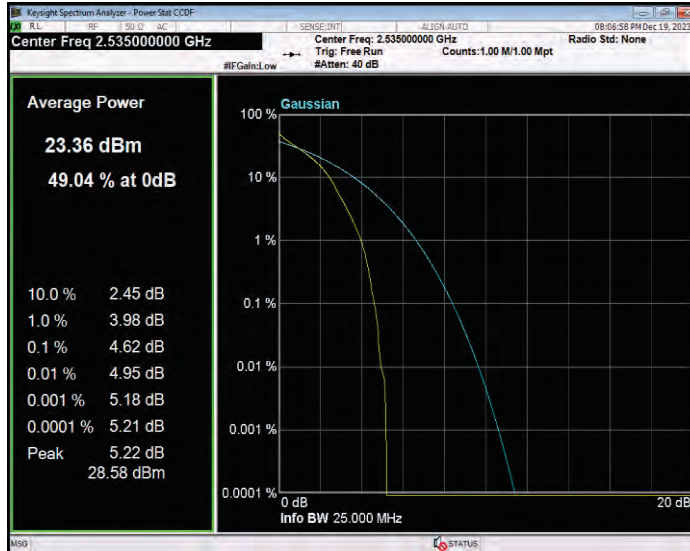

Band7 QPSK BW=5MHz Channel=21100 RB Size=1 Position=#0