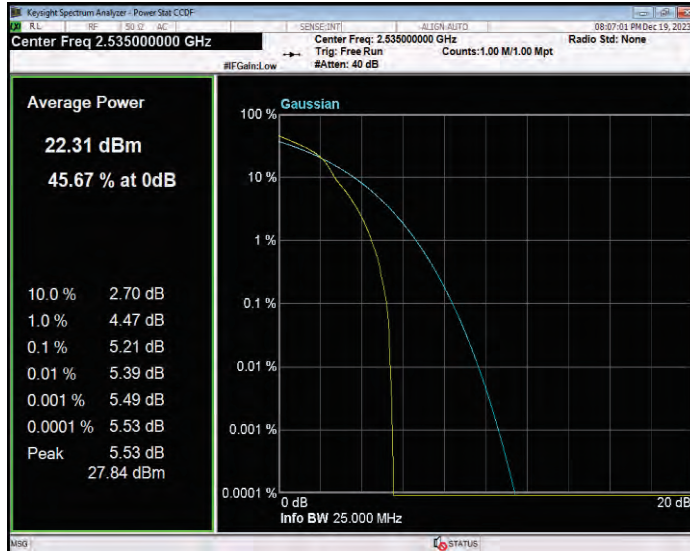

Band7 16QAM BW=5MHz Channel=21100 RB Size=1 Position=#0