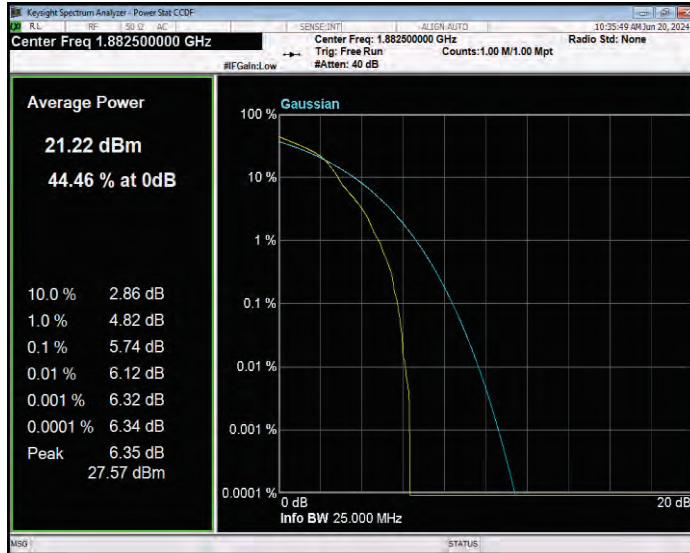

Band25 16QAM BW=1.4MHz Channel=26365 RB Size=1 Position=#0