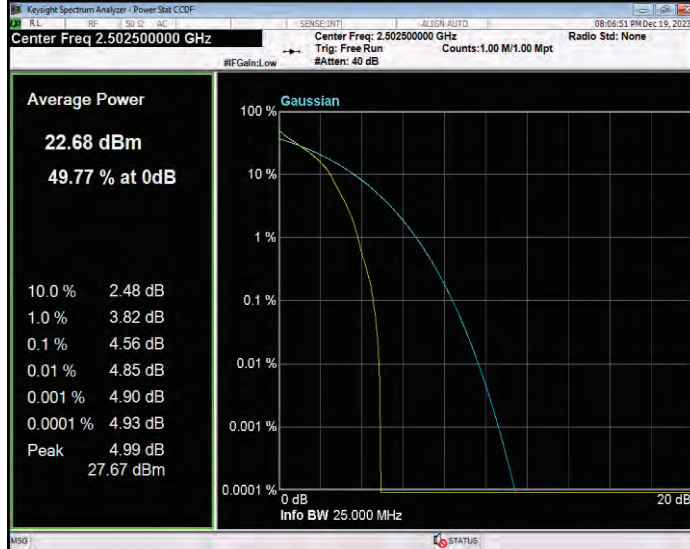

Band7 QPSK BW=5MHz Channel=20775 RB Size=1 Position=#0