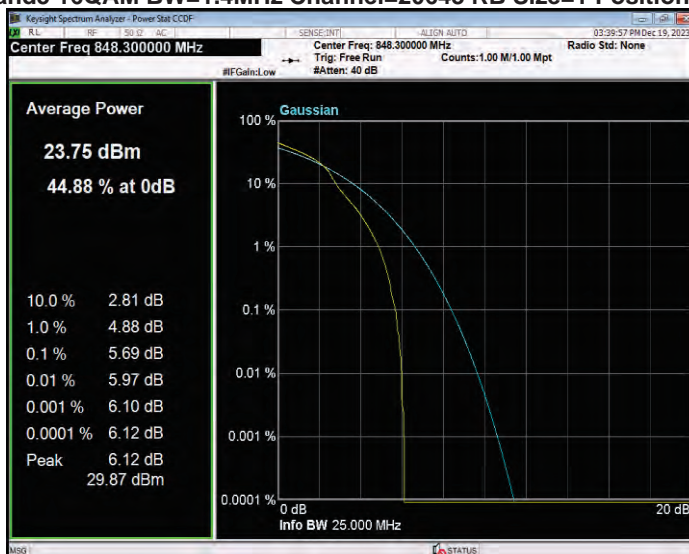

**Band4 QPSK BW=3MHz Channel=20385 RB Size=1 Position=#0**

**Band4 QPSK BW=5MHz Channel=19975 RB Size=1 Position=#0**

**Band4 QPSK BW=5MHz Channel=20175 RB Size=1 Position=#0**

**Band4 QPSK BW=5MHz Channel=20375 RB Size=1 Position=#0**

**Band5 16QAM BW=1.4MHz Channel=20407 RB Size=1 Position=#0**

**Band5 16QAM BW=1.4MHz Channel=20525 RB Size=1 Position=#0**

**Band5 16QAM BW=1.4MHz Channel=20643 RB Size=1 Position=#0**

**Band5 16QAM BW=10MHz Channel=20450 RB Size=1 Position=#0**