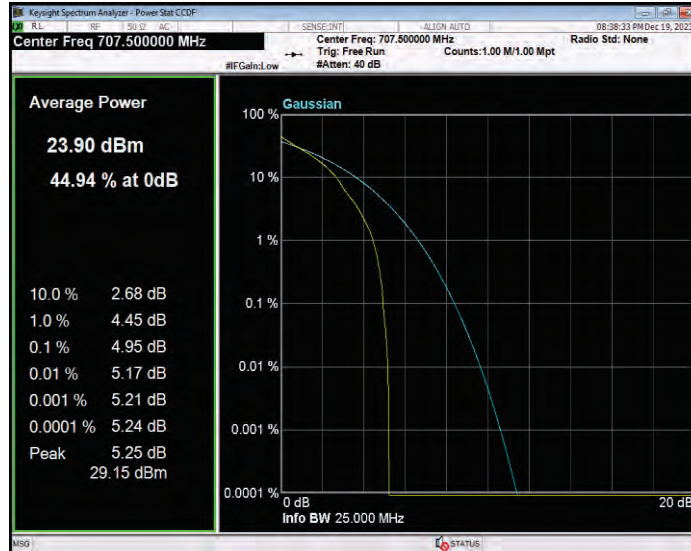

Band12 QPSK BW=5MHz Channel=23095 RB Size=1 Position=#0