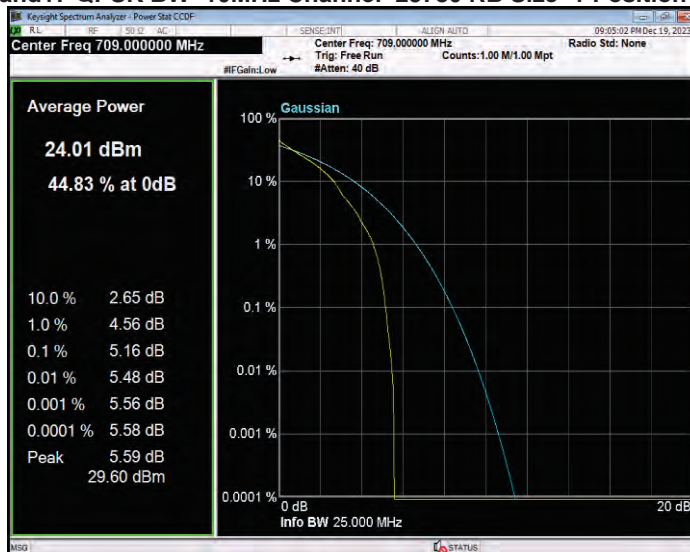

Band17 QPSK BW=10MHz Channel=23780 RB Size=1 Position=#0