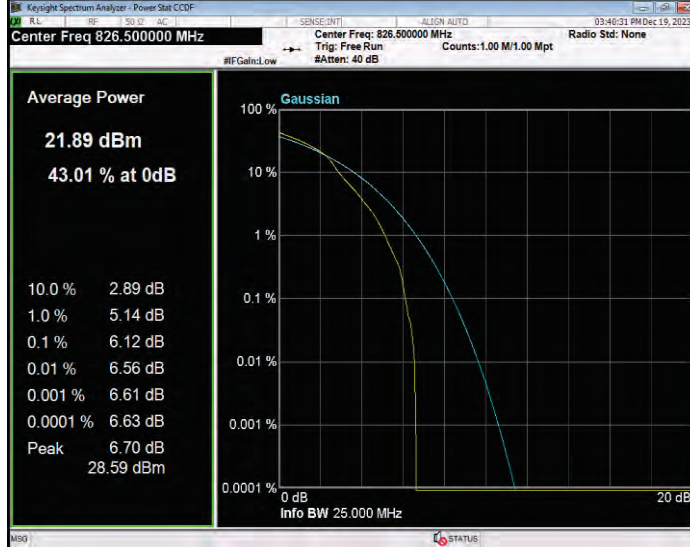

Band5 16QAM BW=5MHz Channel=20425 RB Size=1 Position=#0