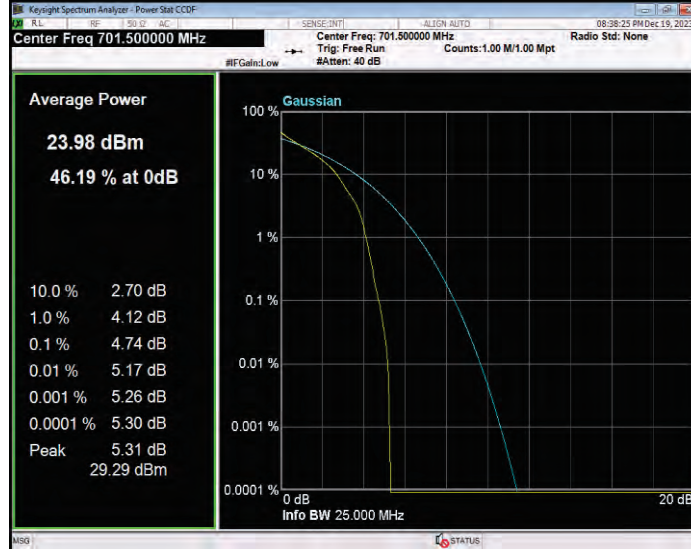

Band12 QPSK BW=5MHz Channel=23035 RB Size=1 Position=#0