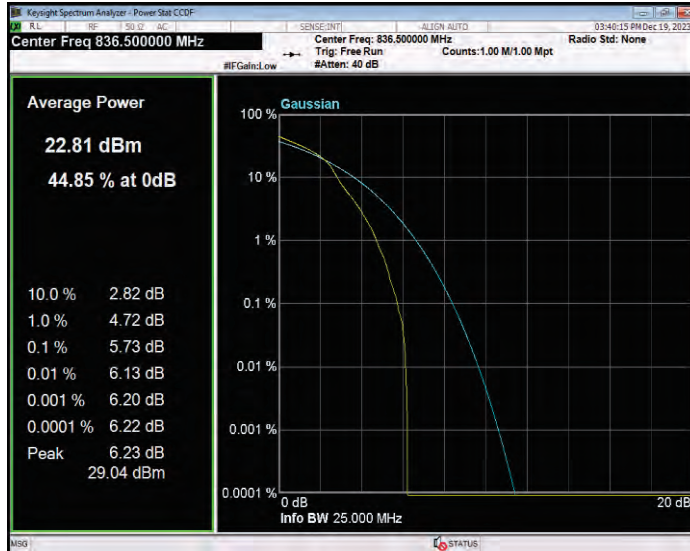

**Band5 16QAM BW=1.4MHz Channel=20407 RB Size=1 Position=#0**

**Band5 16QAM BW=1.4MHz Channel=20525 RB Size=1 Position=#0**

**Band5 16QAM BW=1.4MHz Channel=20643 RB Size=1 Position=#0**

**Band5 16QAM BW=10MHz Channel=20450 RB Size=1 Position=#0**

**Band5 16QAM BW=10MHz Channel=20525 RB Size=1 Position=#0**

**Band5 16QAM BW=10MHz Channel=20600 RB Size=1 Position=#0**

**Band5 16QAM BW=3MHz Channel=20415 RB Size=1 Position=#0**

**Band5 16QAM BW=3MHz Channel=20525 RB Size=1 Position=#0**

**Band5 16QAM BW=3MHz Channel=20635 RB Size=1 Position=#0**

**Band5 16QAM BW=5MHz Channel=20425 RB Size=1 Position=#0**

**Band5 16QAM BW=5MHz Channel=20525 RB Size=1 Position=#0**

**Band5 16QAM BW=5MHz Channel=20625 RB Size=1 Position=#0**