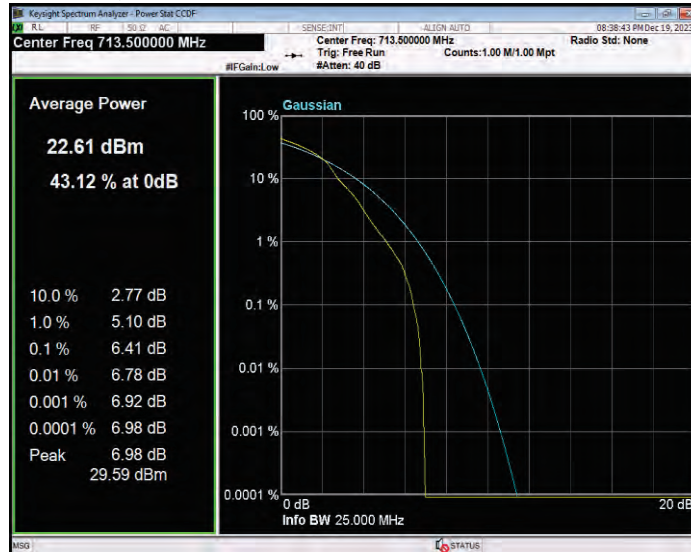

**Band12 16QAM BW=3MHz Channel=23165 RB Size=1 Position=#0**

**Band12 16QAM BW=5MHz Channel=23035 RB Size=1 Position=#0**

**Band12 16QAM BW=5MHz Channel=23095 RB Size=1 Position=#0**

**Band12 16QAM BW=5MHz Channel=23155 RB Size=1 Position=#0**