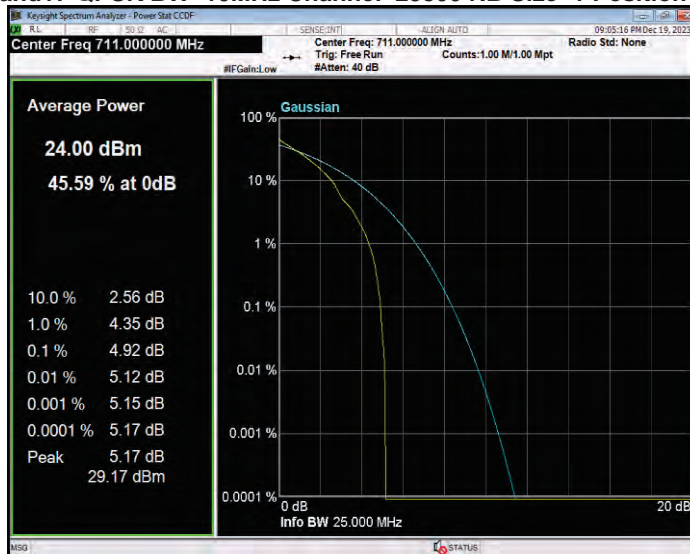

Band17 QPSK BW=10MHz Channel=23800 RB Size=1 Position=#0