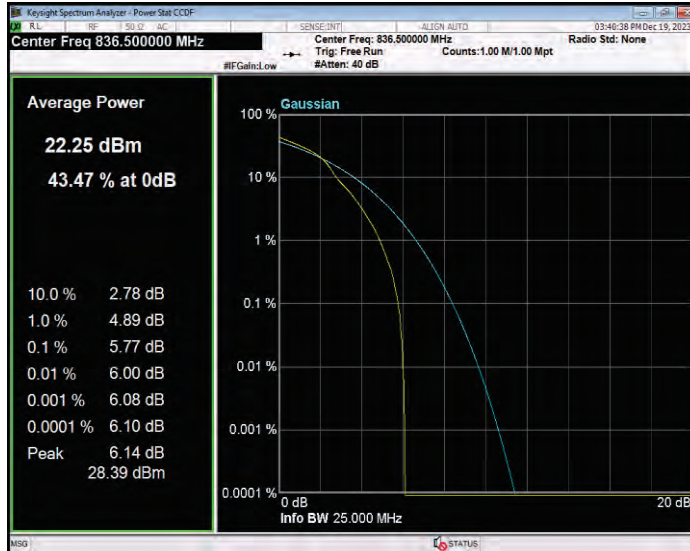

Band5 16QAM BW=5MHz Channel=20525 RB Size=1 Position=#0