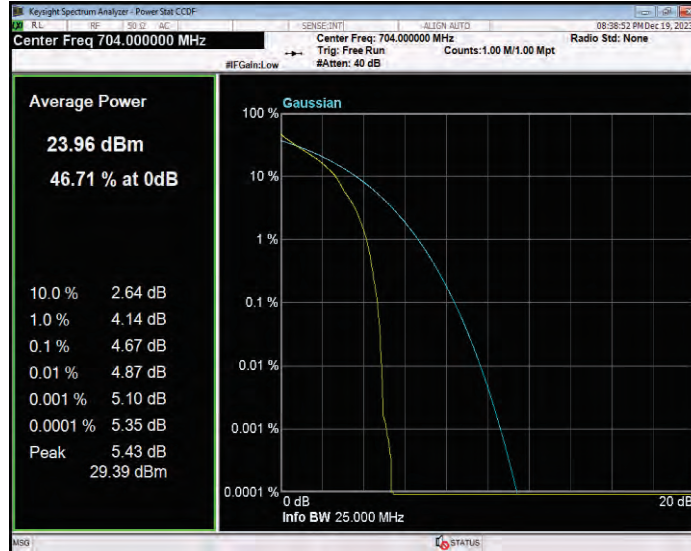

**Band12 QPSK BW=1.4MHz Channel=23017 RB Size=1 Position=#0**

**Band12 QPSK BW=1.4MHz Channel=23095 RB Size=1 Position=#0**

**Band12 QPSK BW=1.4MHz Channel=23173 RB Size=1 Position=#0**

**Band12 QPSK BW=10MHz Channel=23060 RB Size=1 Position=#0**