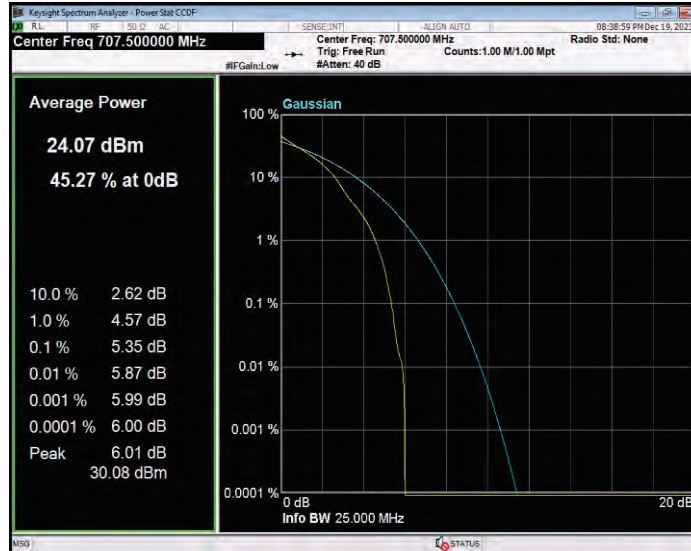

Band12 QPSK BW=10MHz Channel=23095 RB Size=1 Position=#0