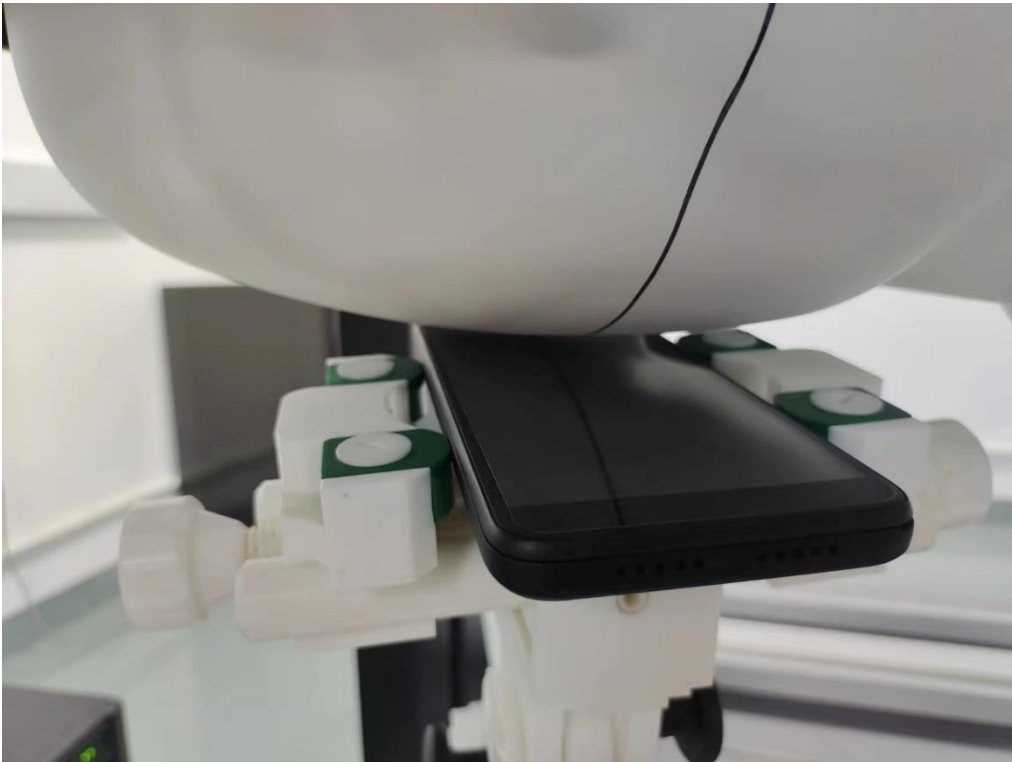

## 2AQRM-A56\_SAR Setup photos

Right Touch

Right Tilt

Left Touch

Left Tilt

Body Front side (separation distance is 10mm)

Body Back side (separation distance 10mm)

Body Left side (separation distance is 10mm)

Body Right side (separation distance is 10mm)

Body Top side (separation distance is 10mm)

Body Bottom side (separation distance is 10mm)