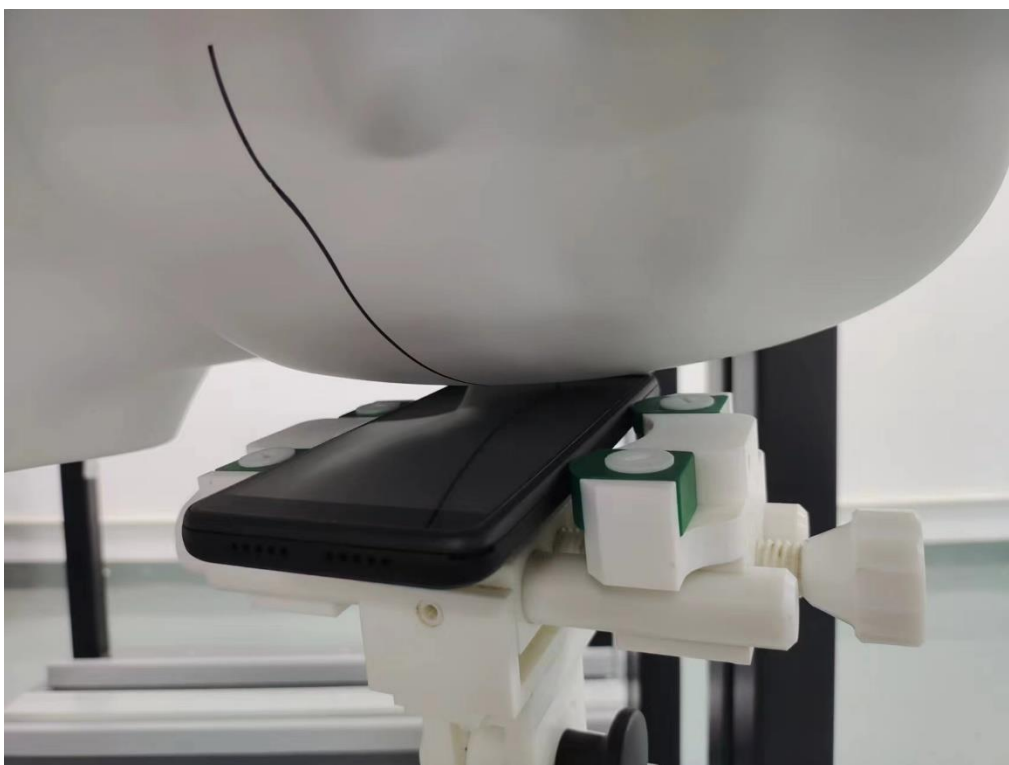

## 2AQRM-A56\_SAR Setup photos

Right Touch

Right Tilt

Left Touch

Left Tilt

Body Front side (separation distance is 10mm)

Body Back side (separation distance 10mm)

Body Left side (separation distance is 10mm)

Body Right side (separation distance is 10mm)

Body Top side (separation distance is 10mm)

Body Bottom side (separation distance is 10mm)