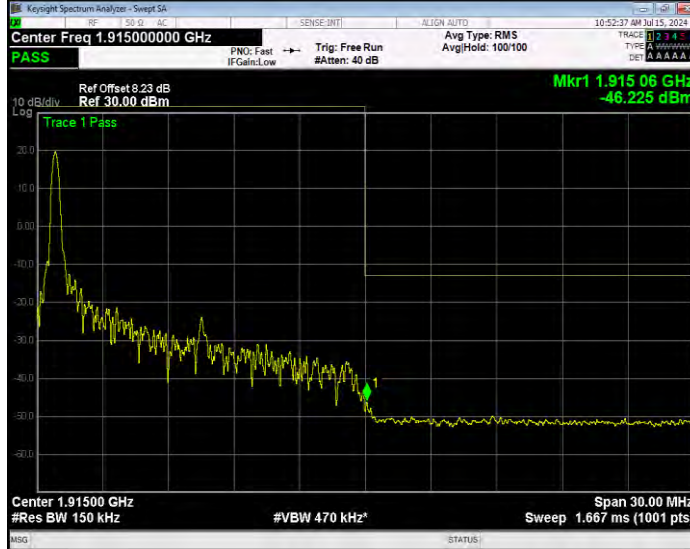

Band25 16QAM BW=15MHz Channel=26615 RB Size=1 Position=#0 Normal