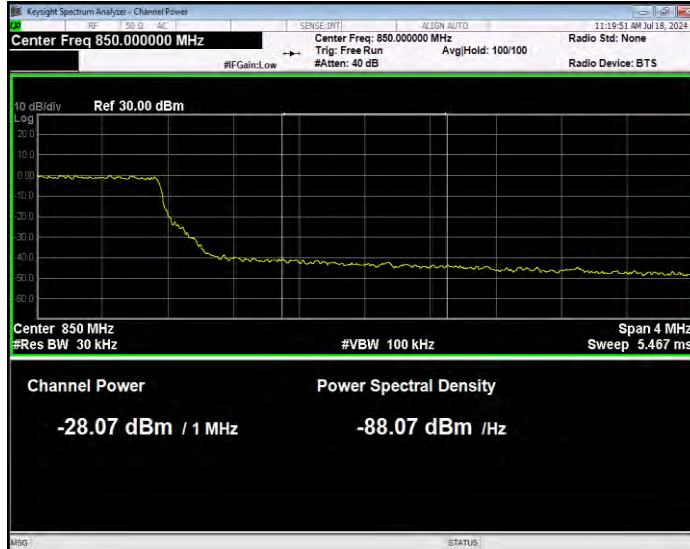

Band5 16QAM BW=5MHz Channel=20625 RB Size=25 Position=#0 Extended