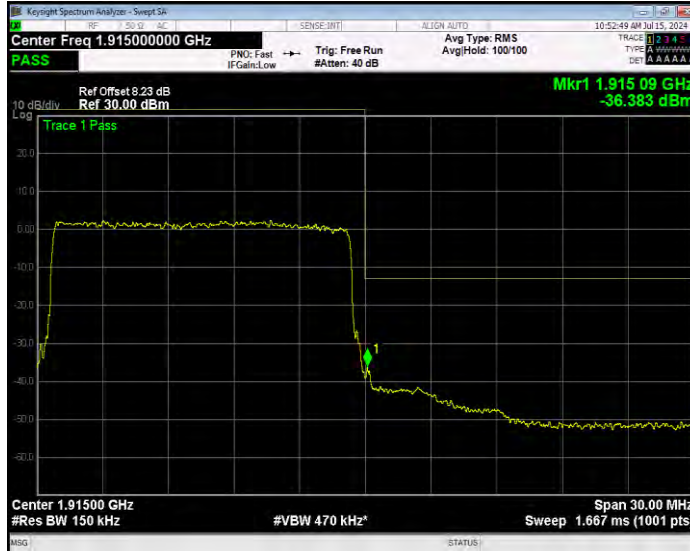

Band25 16QAM BW=15MHz Channel=26615 RB Size=75 Position=#0 Normal