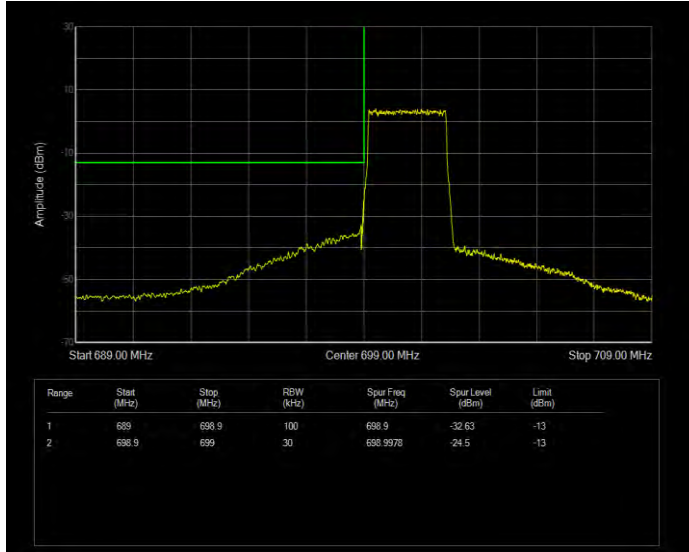

Band12 16QAM BW=3MHz Channel=23025 RB Size=15 Position=#0