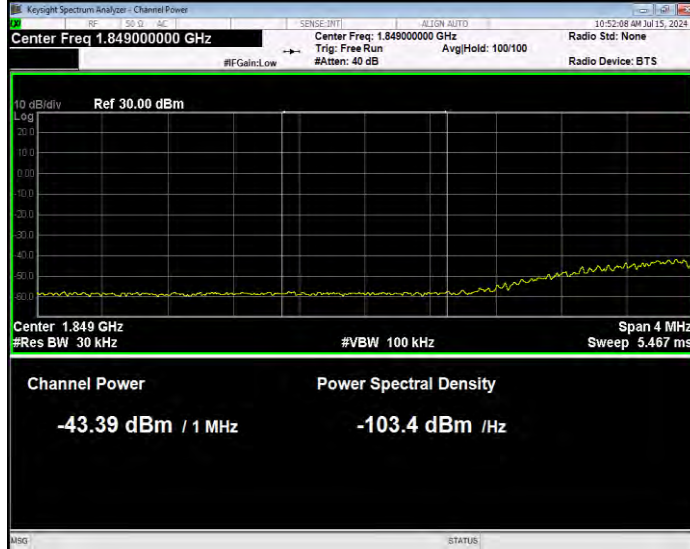

Band25 16QAM BW=15MHz Channel=26115 RB Size=1 Position=#Max Extended