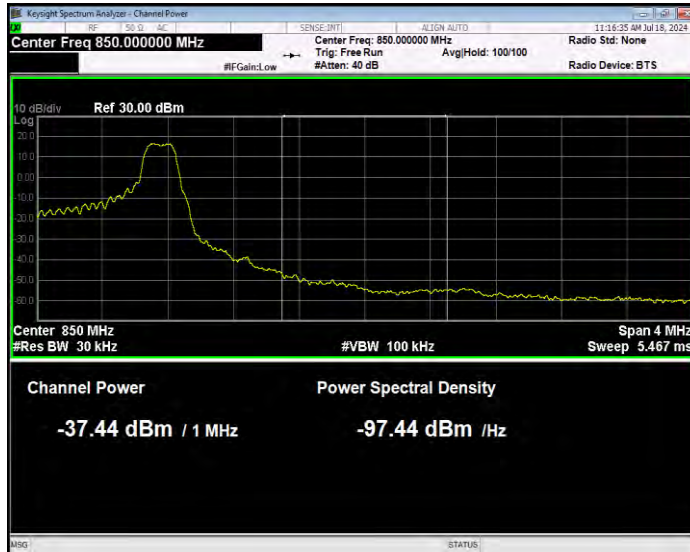

Band5 QPSK BW=1.4MHz Channel=20643 RB Size=1 Position=#Max Extended