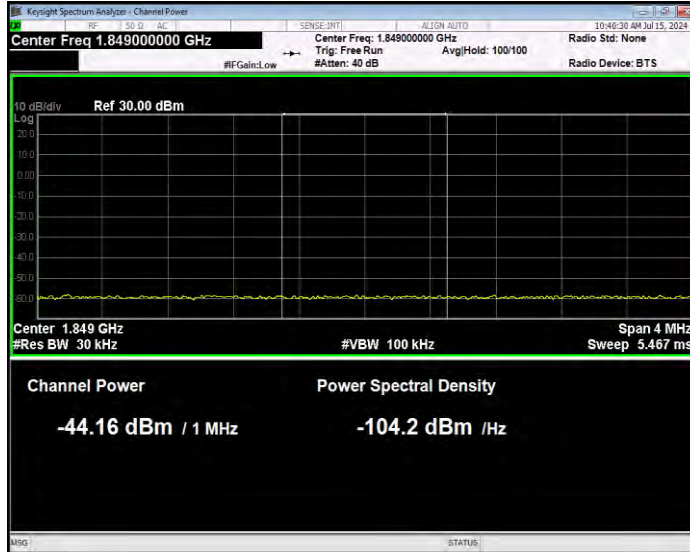

Band25 16QAM BW=1.4MHz Channel=26047 RB Size=6 Position=#0 Extended