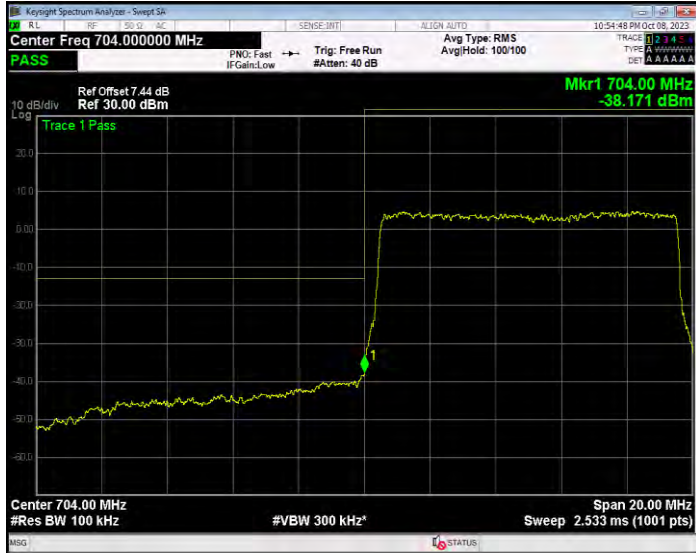

Band17 QPSK BW=10MHz Channel=23780 RB Size=50 Position=#0