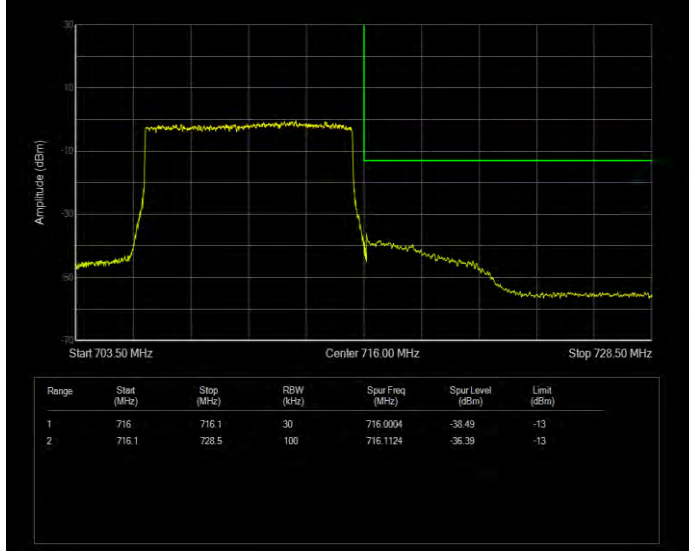

Band12 16QAM BW=10MHz Channel=23130 RB Size=50 Position=#0