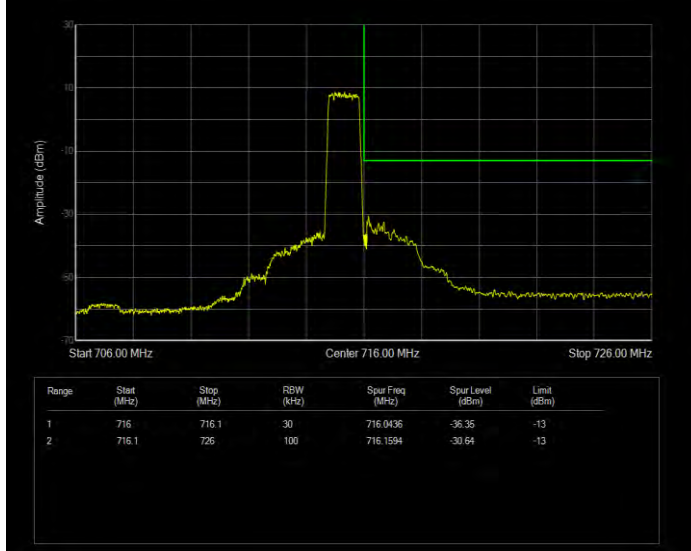

Band12 16QAM BW=5MHz Channel=23035 RB Size=25 Position=#0

Band12 16QAM BW=5MHz Channel=23155 RB Size=25 Position=#0

Band12 QPSK BW=1.4MHz Channel=23017 RB Size=6 Position=#0

Band12 QPSK BW=1.4MHz Channel=23173 RB Size=6 Position=#0

Band12 QPSK BW=10MHz Channel=23060 RB Size=50 Position=#0

Band12 QPSK BW=10MHz Channel=23130 RB Size=50 Position=#0

Band12 QPSK BW=3MHz Channel=23025 RB Size=15 Position=#0

Band12 QPSK BW=3MHz Channel=23165 RB Size=15 Position=#0