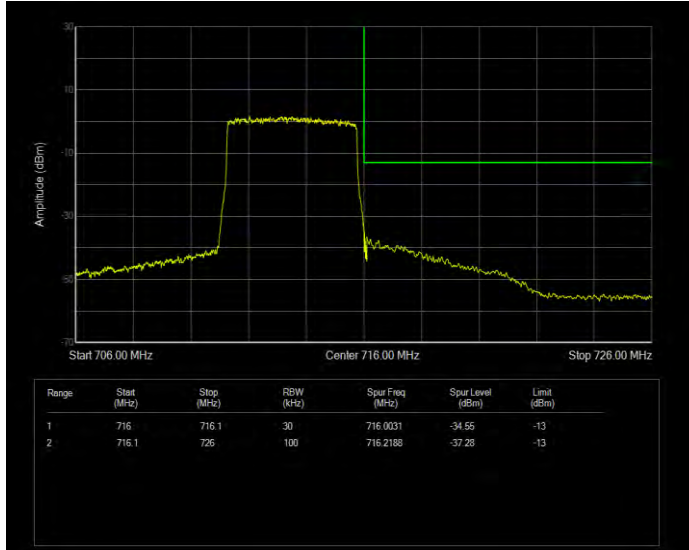

Band12 16QAM BW=5MHz Channel=23155 RB Size=25 Position=#0