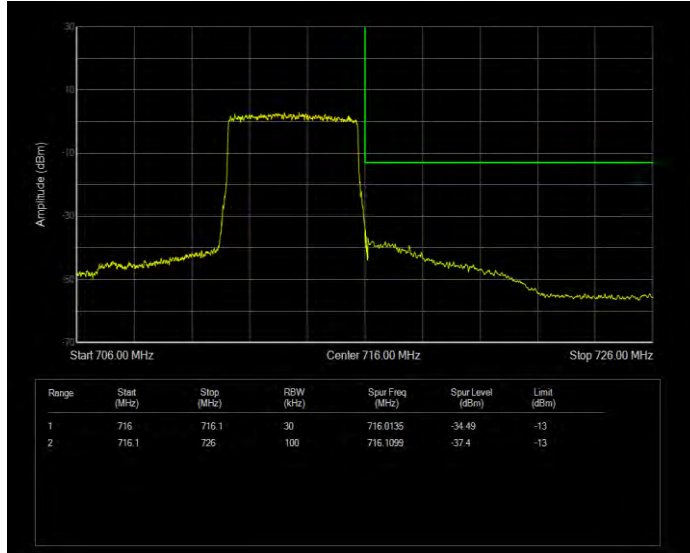

Band12 QPSK BW=5MHz Channel=23155 RB Size=25 Position=#0