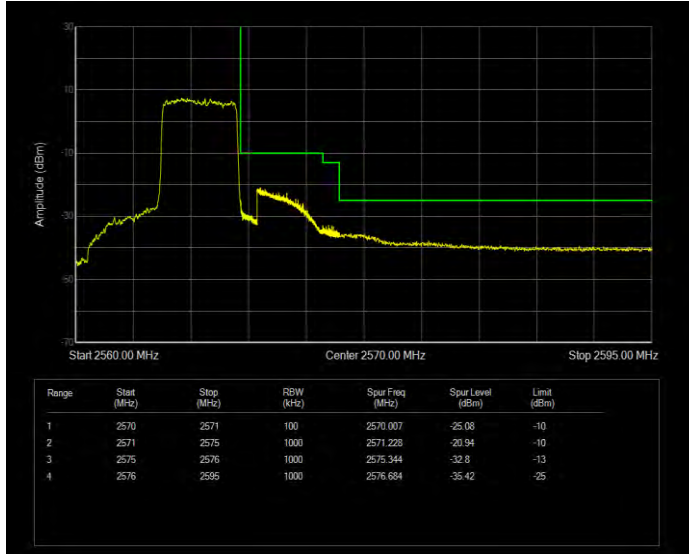

Band7 QPSK BW=5MHz Channel=21425 RB Size=25 Position=#0