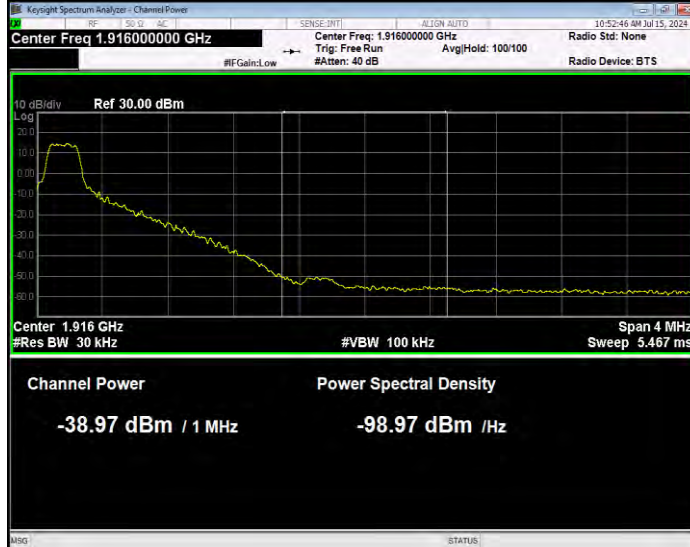

Band25 16QAM BW=15MHz Channel=26115 RB Size=75 Position=#0 Normal

Band25 16QAM BW=15MHz Channel=26615 RB Size=1 Position=#0 Extended

Band25 16QAM BW=15MHz Channel=26615 RB Size=1 Position=#0 Normal

Band25 16QAM BW=15MHz Channel=26615 RB Size=1 Position=#Max Extended