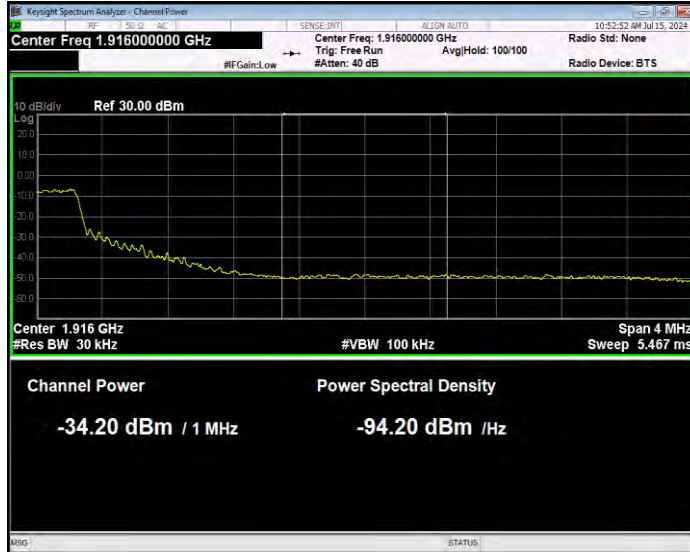

Band25 16QAM BW=15MHz Channel=26615 RB Size=75 Position=#0 Extended