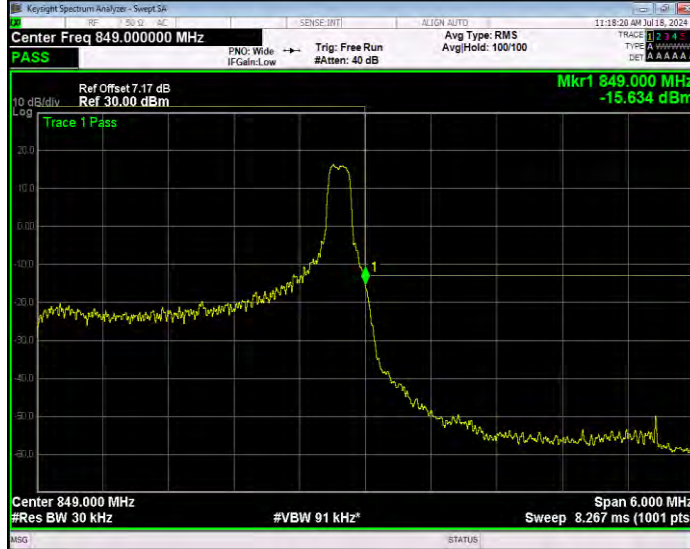

Band5 16QAM BW=3MHz Channel=20635 RB Size=1 Position=#0 Extended

Band5 16QAM BW=3MHz Channel=20635 RB Size=1 Position=#0 Normal

Band5 16QAM BW=3MHz Channel=20635 RB Size=1 Position=#Max Extended

Band5 16QAM BW=3MHz Channel=20635 RB Size=1 Position=#Max Normal