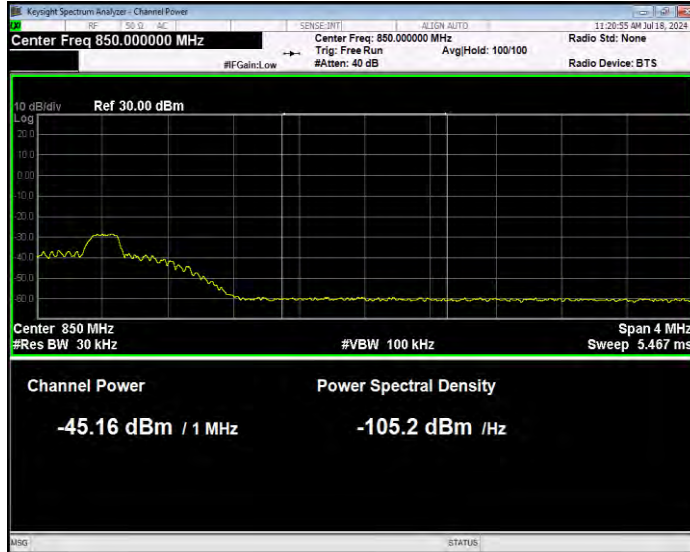

Band5 16QAM BW=10MHz Channel=20600 RB Size=1 Position=#0 Extended

Band5 16QAM BW=10MHz Channel=20600 RB Size=1 Position=#0 Normal

Band5 16QAM BW=10MHz Channel=20600 RB Size=1 Position=#Max Extended

Band5 16QAM BW=10MHz Channel=20600 RB Size=1 Position=#Max Normal

Band5 16QAM BW=10MHz Channel=20600 RB Size=50 Position=#0 Extended

Band5 16QAM BW=10MHz Channel=20600 RB Size=50 Position=#0 Normal

Band5 16QAM BW=3MHz Channel=20415 RB Size=1 Position=#0 Extended

Band5 16QAM BW=3MHz Channel=20415 RB Size=1 Position=#0 Normal