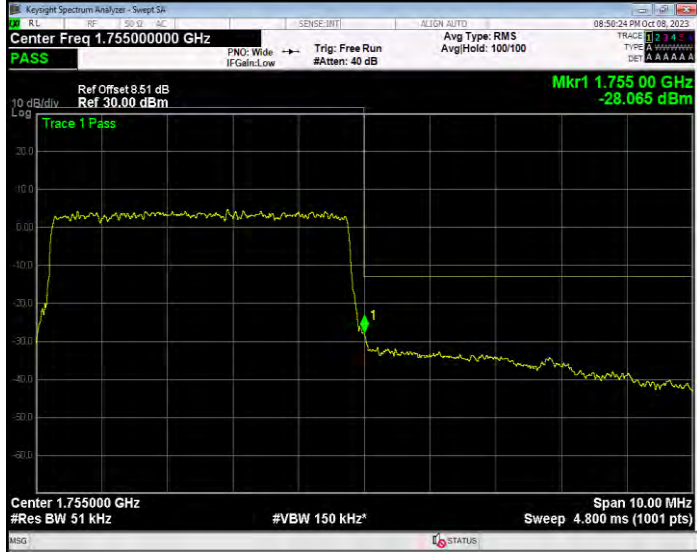

Band4 16QAM BW=5MHz Channel=20375 RB Size=25 Position=#0