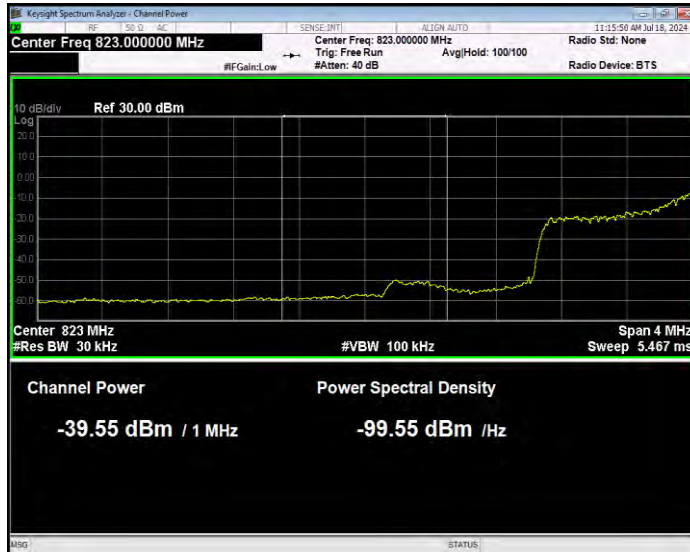

Band5 QPSK BW=1.4MHz Channel=20407 RB Size=1 Position=#Max Extended