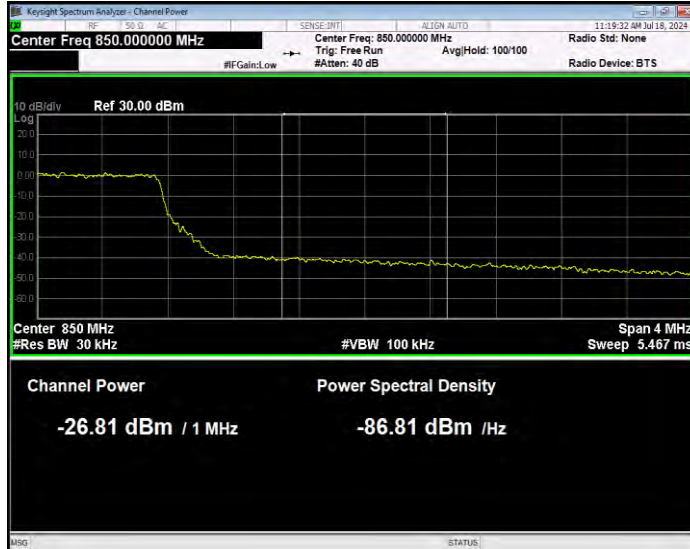

Band5 QPSK BW=5MHz Channel=20625 RB Size=25 Position=#0 Extended