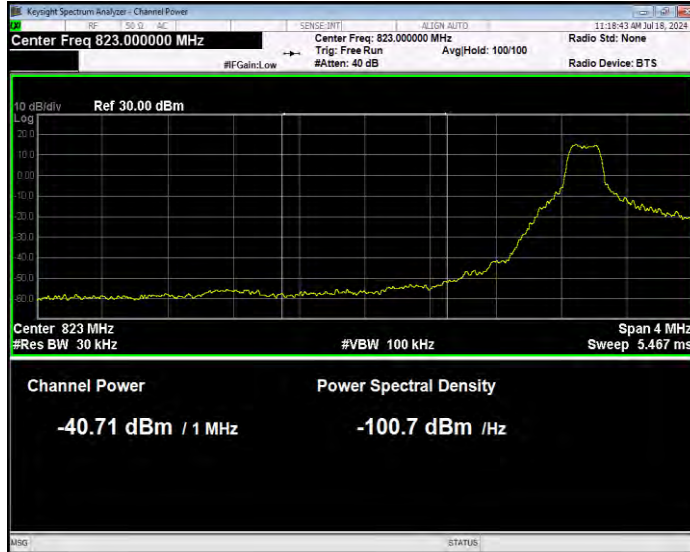

Band5 QPSK BW=5MHz Channel=20425 RB Size=1 Position=#0 Extended