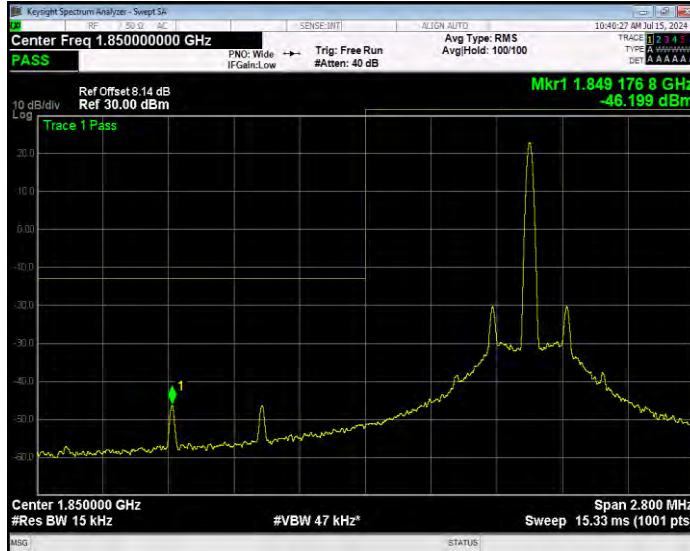

Band25 16QAM BW=1.4MHz Channel=26047 RB Size=6 Position=#0 Normal