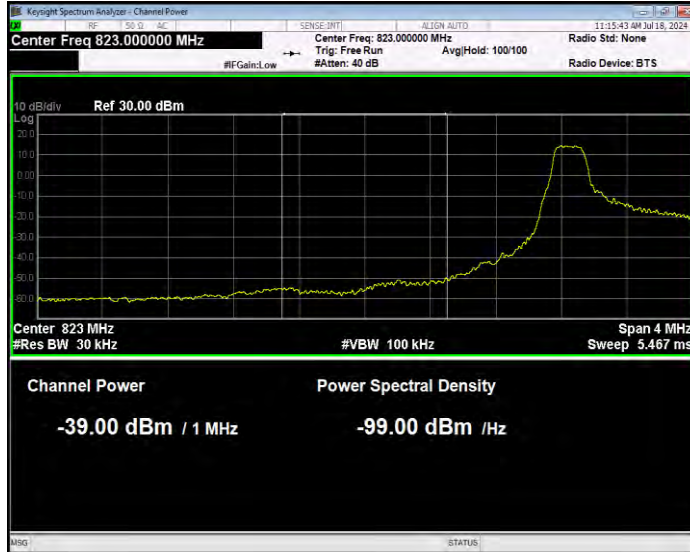

Band5 QPSK BW=1.4MHz Channel=20407 RB Size=1 Position=#0 Extended