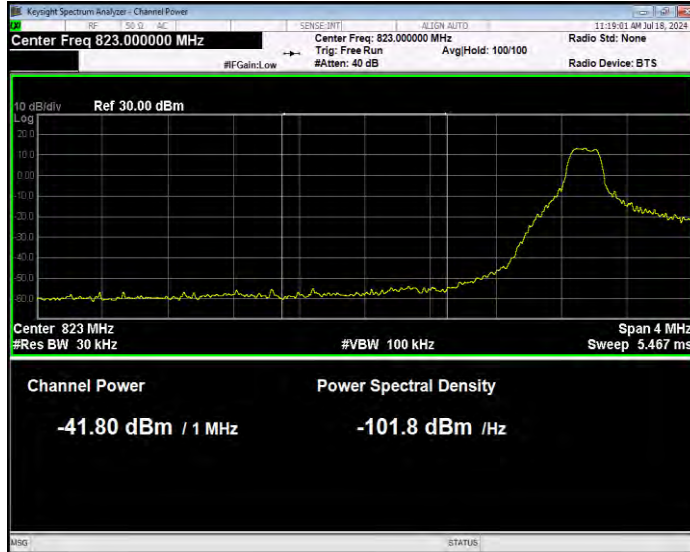

Band5 16QAM BW=5MHz Channel=20425 RB Size=1 Position=#0 Extended