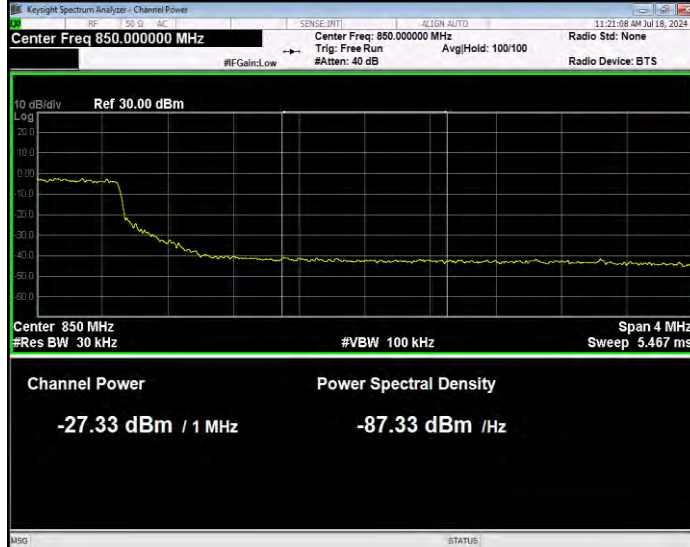

Band5 16QAM BW=10MHz Channel=20600 RB Size=1 Position=#0 Extended

Band5 16QAM BW=10MHz Channel=20600 RB Size=1 Position=#0 Normal

Band5 16QAM BW=10MHz Channel=20600 RB Size=1 Position=#Max Extended

Band5 16QAM BW=10MHz Channel=20600 RB Size=1 Position=#Max Normal

Band5 16QAM BW=10MHz Channel=20600 RB Size=50 Position=#0 Extended

Band5 16QAM BW=10MHz Channel=20600 RB Size=50 Position=#0 Normal

Band5 16QAM BW=3MHz Channel=20415 RB Size=1 Position=#0 Extended

Band5 16QAM BW=3MHz Channel=20415 RB Size=1 Position=#0 Normal