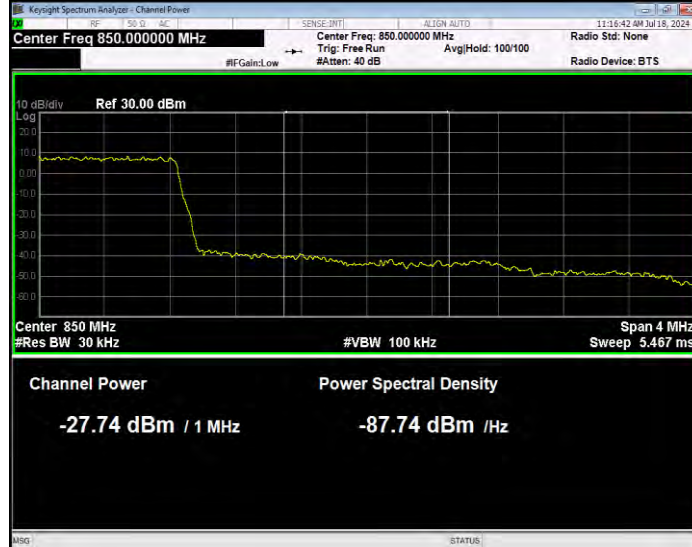

Band5 QPSK BW=1.4MHz Channel=20643 RB Size=6 Position=#0 Extended