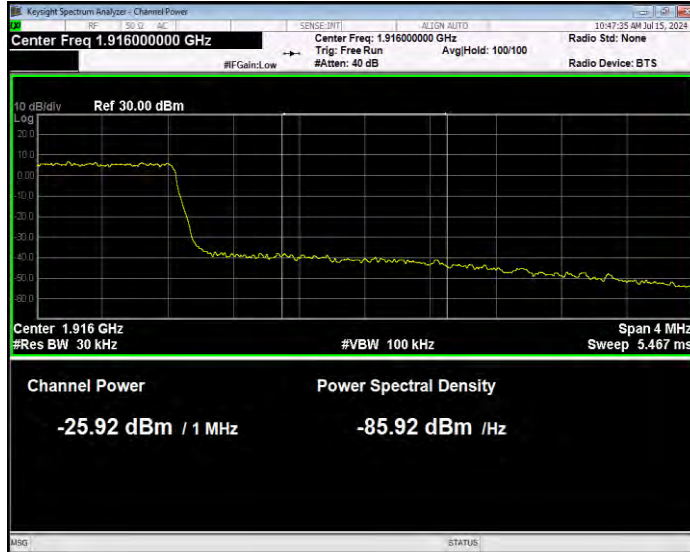

Band25 16QAM BW=1.4MHz Channel=26683 RB Size=6 Position=#0 Extended