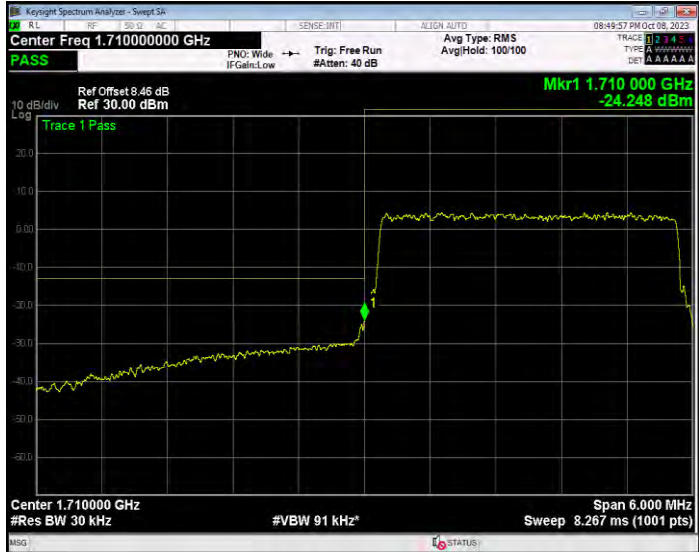

Band4 16QAM BW=3MHz Channel=19965 RB Size=15 Position=#0