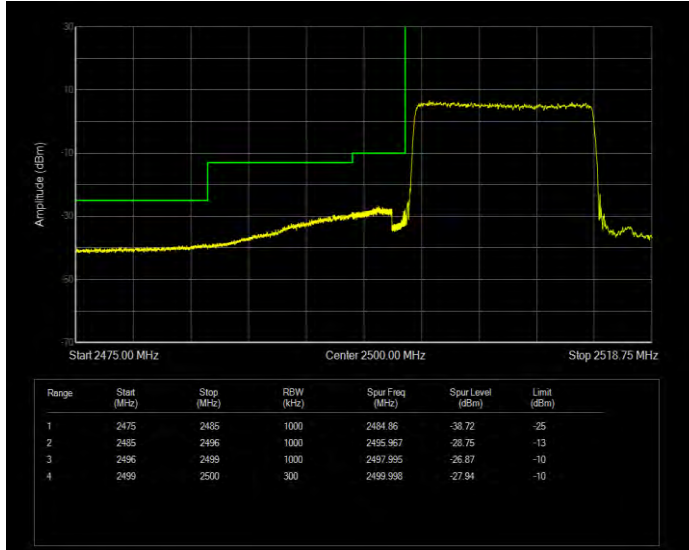

Band7 16QAM BW=15MHz Channel=20825 RB Size=75 Position=#0