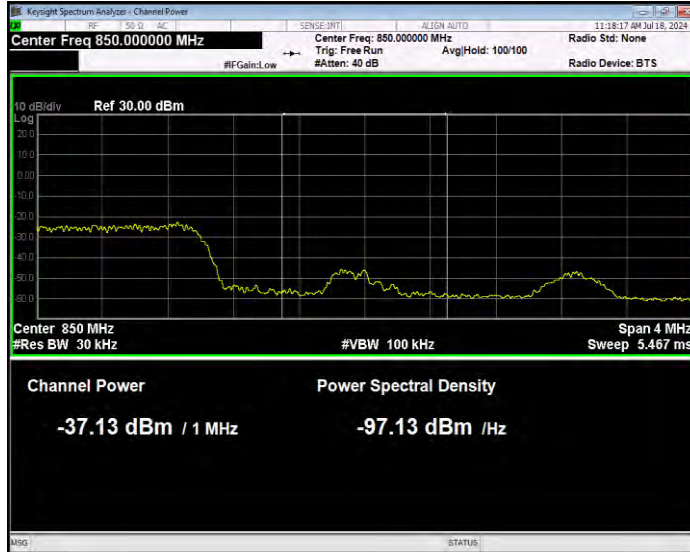

Band5 16QAM BW=3MHz Channel=20635 RB Size=1 Position=#0 Extended