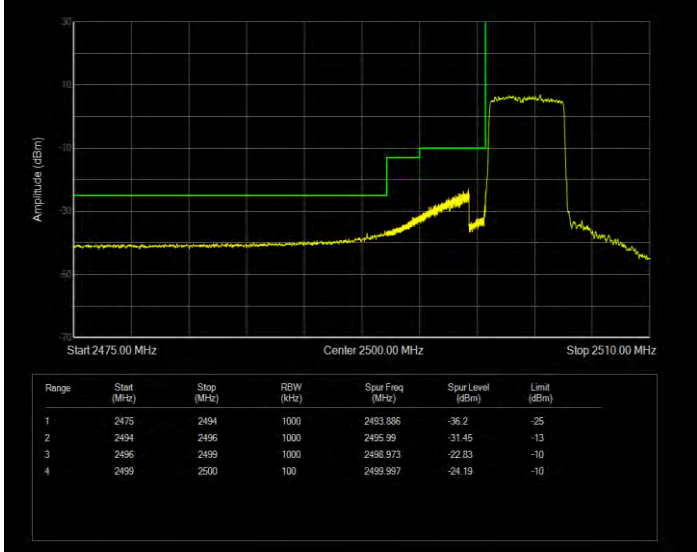

Band7 16QAM BW=15MHz Channel=20825 RB Size=75 Position=#0

Band7 16QAM BW=15MHz Channel=21375 RB Size=75 Position=#0

Band7 16QAM BW=20MHz Channel=20850 RB Size=100 Position=#0

Band7 16QAM BW=20MHz Channel=21350 RB Size=100 Position=#0

Band7 16QAM BW=5MHz Channel=20775 RB Size=25 Position=#0

Band7 16QAM BW=5MHz Channel=21425 RB Size=25 Position=#0

Band7 QPSK BW=10MHz Channel=20800 RB Size=50 Position=#0

Band7 QPSK BW=10MHz Channel=21400 RB Size=50 Position=#0