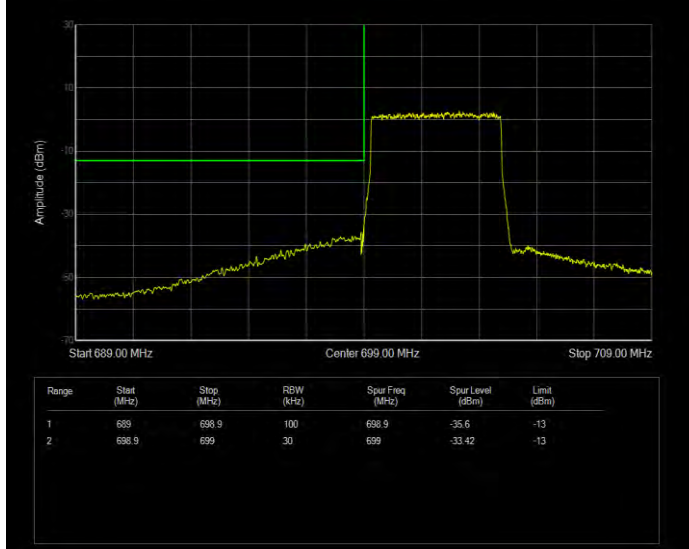

Band12 16QAM BW=5MHz Channel=23035 RB Size=25 Position=#0