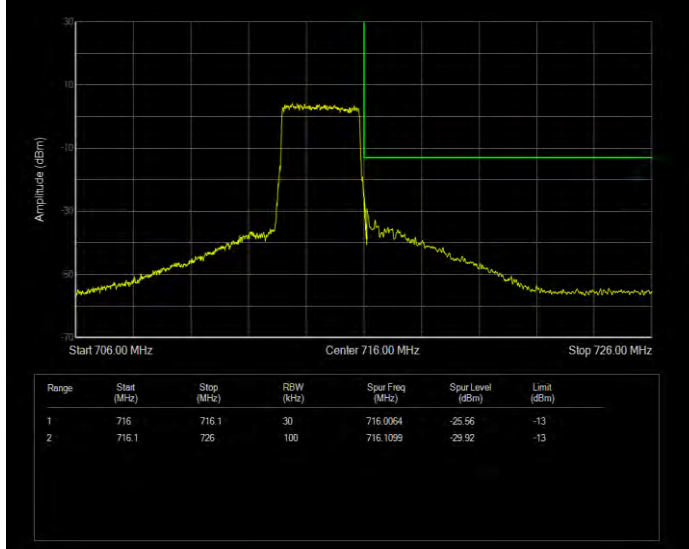

Band12 16QAM BW=10MHz Channel=23060 RB Size=50 Position=#0

Band12 16QAM BW=10MHz Channel=23130 RB Size=50 Position=#0

Band12 16QAM BW=3MHz Channel=23025 RB Size=15 Position=#0

Band12 16QAM BW=3MHz Channel=23165 RB Size=15 Position=#0