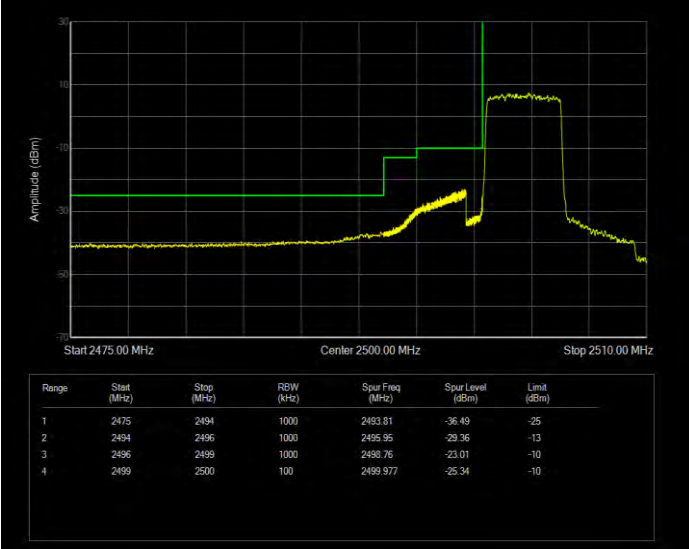

Band7 QPSK BW=5MHz Channel=20775 RB Size=25 Position=#0