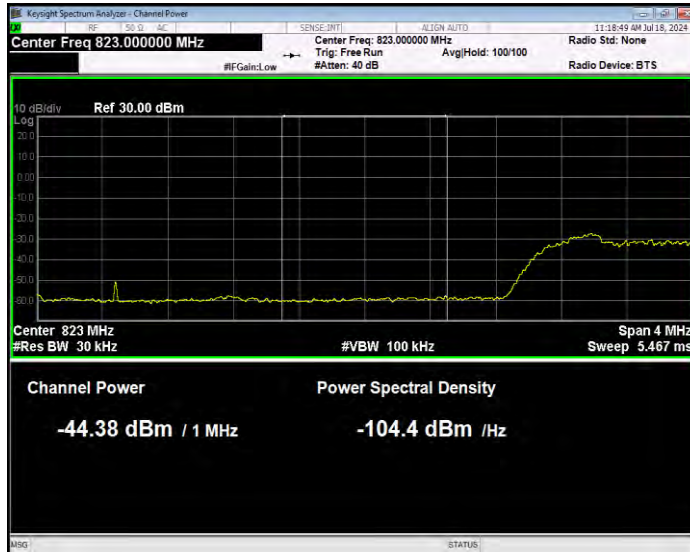

Band5 QPSK BW=5MHz Channel=20425 RB Size=1 Position=#Max Extended