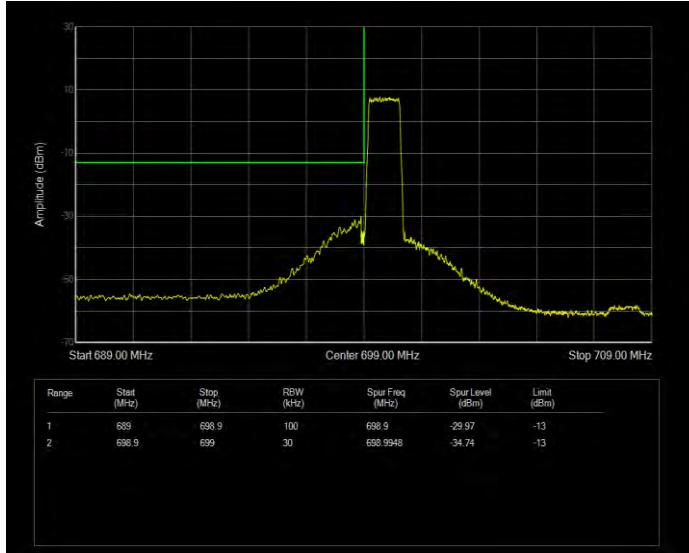

Band12 16QAM BW=1.4MHz Channel=23017 RB Size=6 Position=#0