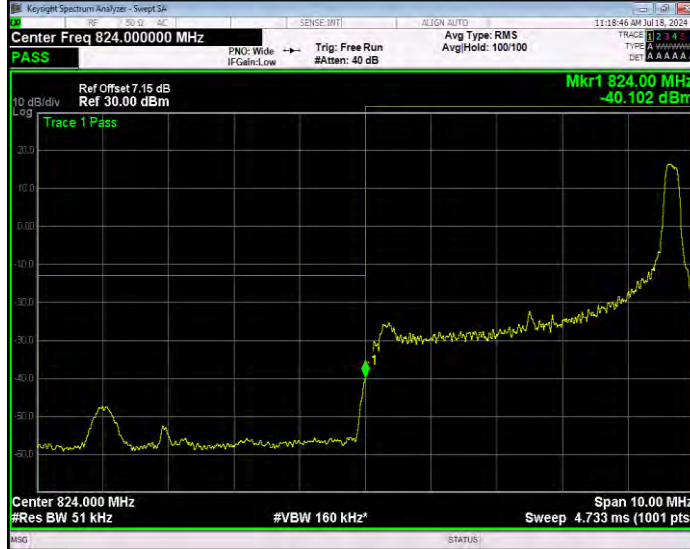

Band5 QPSK BW=5MHz Channel=20425 RB Size=1 Position=#Max Normal