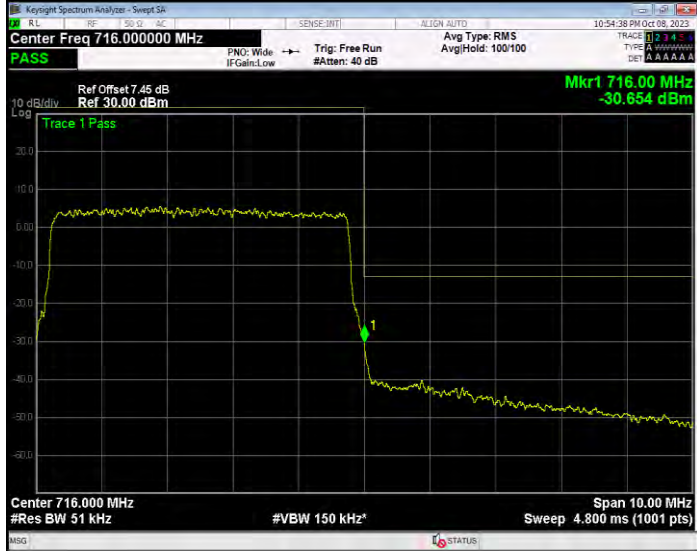

Band17 QPSK BW=5MHz Channel=23825 RB Size=25 Position=#0