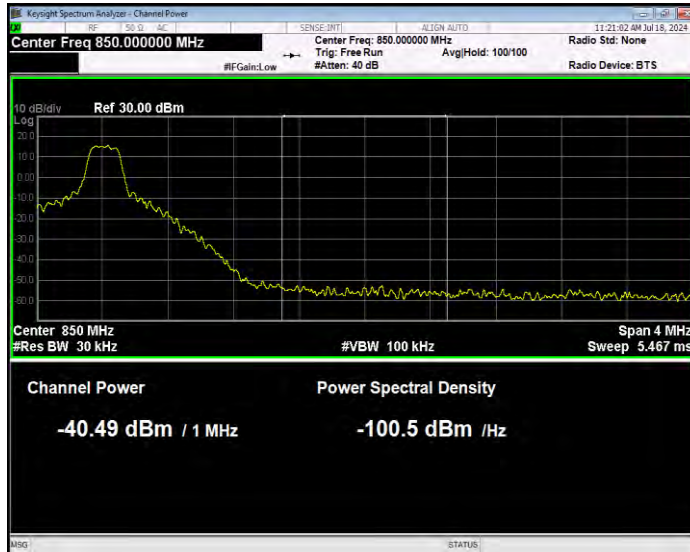

Band5 16QAM BW=10MHz Channel=20600 RB Size=1 Position=#0 Extended

Band5 16QAM BW=10MHz Channel=20600 RB Size=1 Position=#0 Normal

Band5 16QAM BW=10MHz Channel=20600 RB Size=1 Position=#Max Extended

Band5 16QAM BW=10MHz Channel=20600 RB Size=1 Position=#Max Normal