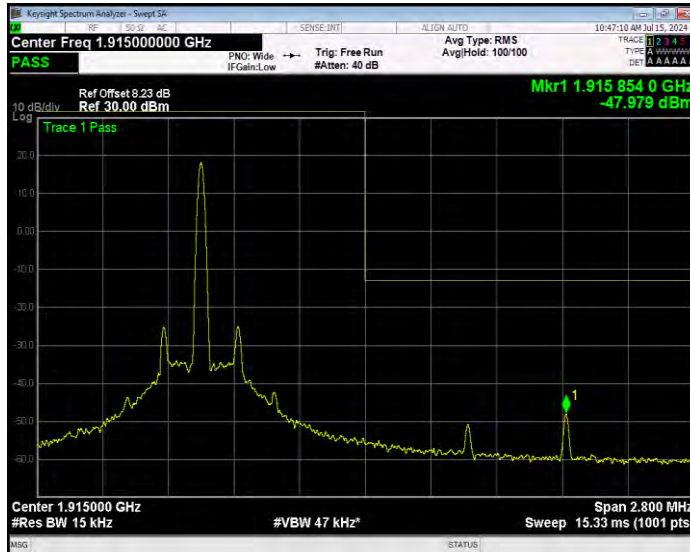

Band25 16QAM BW=1.4MHz Channel=26683 RB Size=1 Position=#Max Normal