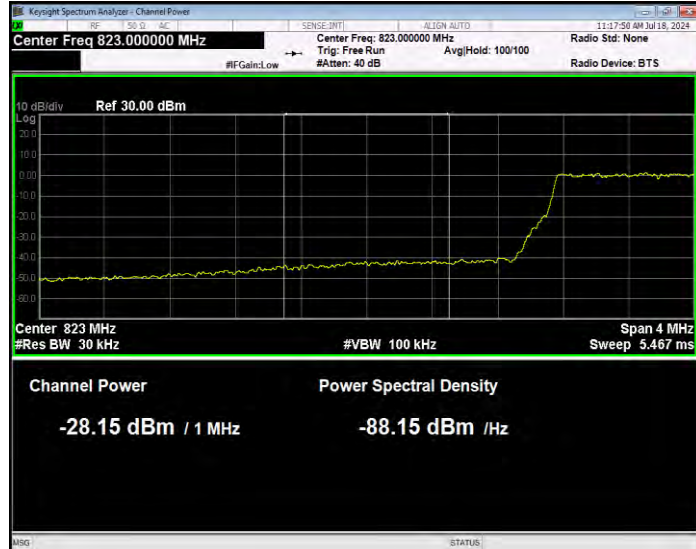

Band5 16QAM BW=3MHz Channel=20415 RB Size=15 Position=#0 Extended