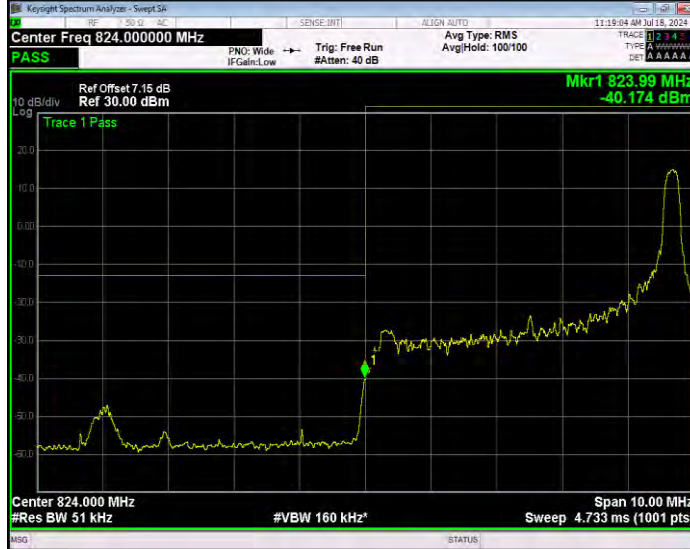

Band5 16QAM BW=5MHz Channel=20425 RB Size=1 Position=#Max Normal