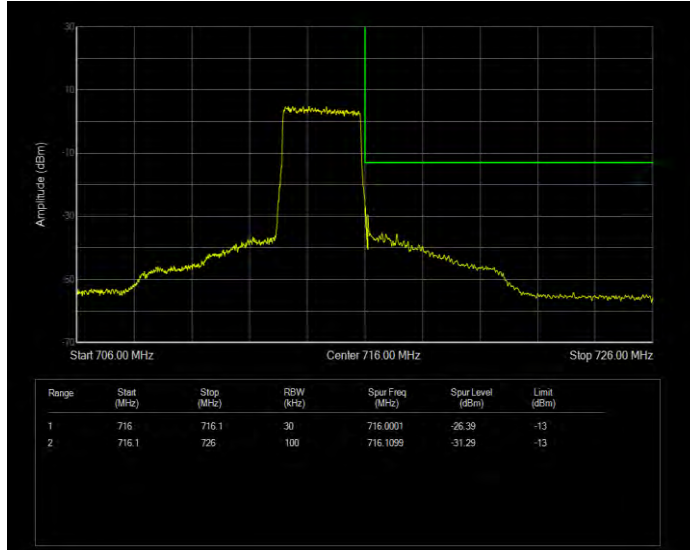

Band12 QPSK BW=10MHz Channel=23060 RB Size=50 Position=#0

Band12 QPSK BW=10MHz Channel=23130 RB Size=50 Position=#0

Band12 QPSK BW=3MHz Channel=23025 RB Size=15 Position=#0

Band12 QPSK BW=3MHz Channel=23165 RB Size=15 Position=#0