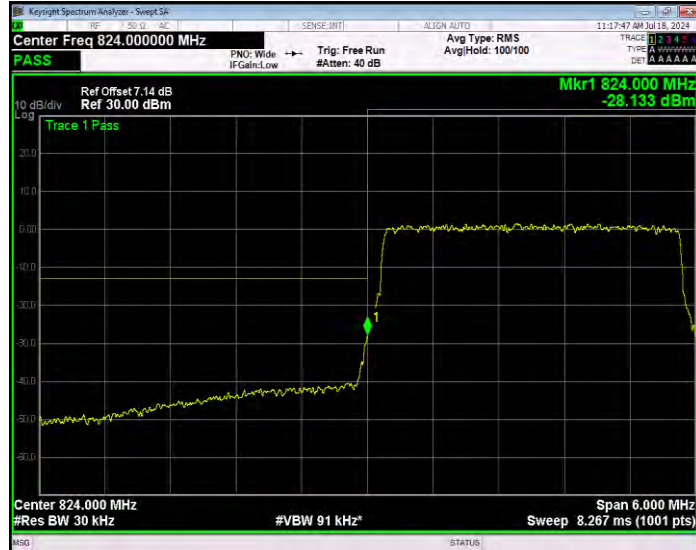

Band5 16QAM BW=3MHz Channel=20415 RB Size=1 Position=#Max Extended

Band5 16QAM BW=3MHz Channel=20415 RB Size=1 Position=#Max Normal

Band5 16QAM BW=3MHz Channel=20415 RB Size=15 Position=#0 Extended

Band5 16QAM BW=3MHz Channel=20415 RB Size=15 Position=#0 Normal