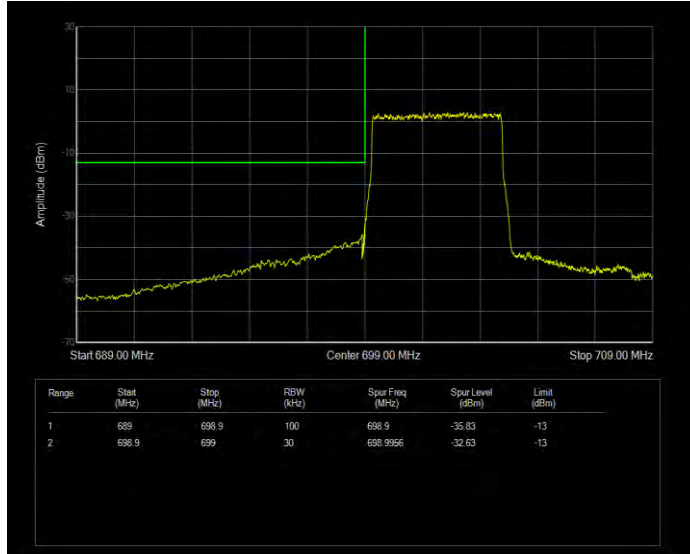

Band12 QPSK BW=5MHz Channel=23035 RB Size=25 Position=#0