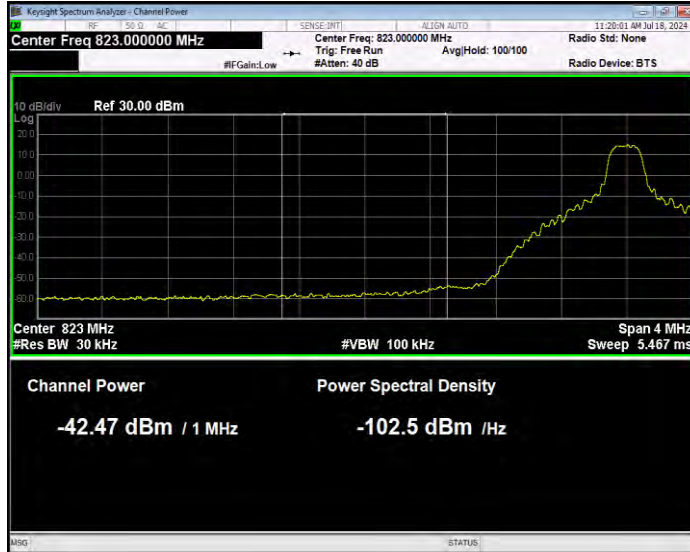

Band5 QPSK BW=10MHz Channel=20450 RB Size=1 Position=#0 Extended