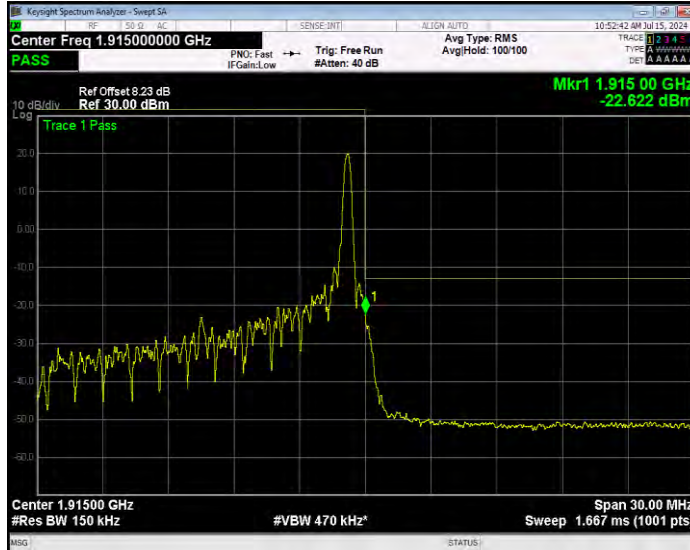

Band25 16QAM BW=15MHz Channel=26615 RB Size=1 Position=#Max Normal