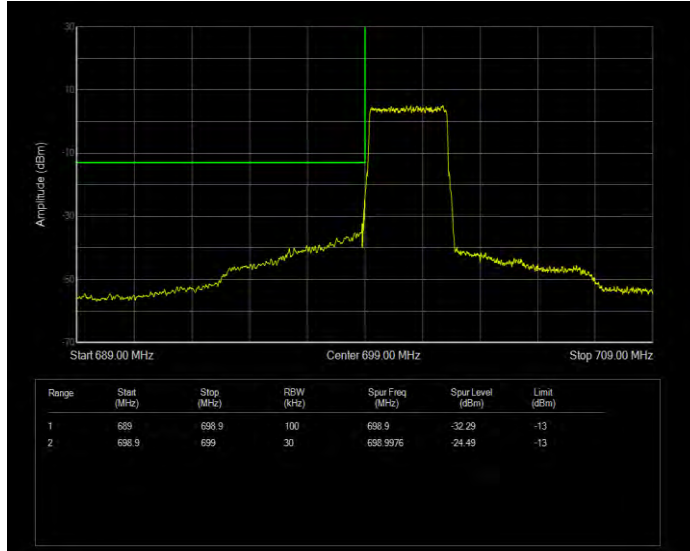

Band12 QPSK BW=3MHz Channel=23025 RB Size=15 Position=#0