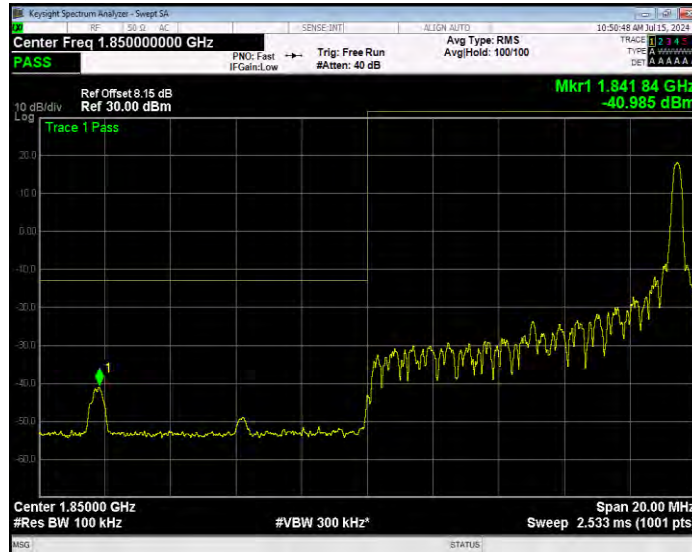

Band25 16QAM BW=10MHz Channel=26090 RB Size=1 Position=#Max Normal