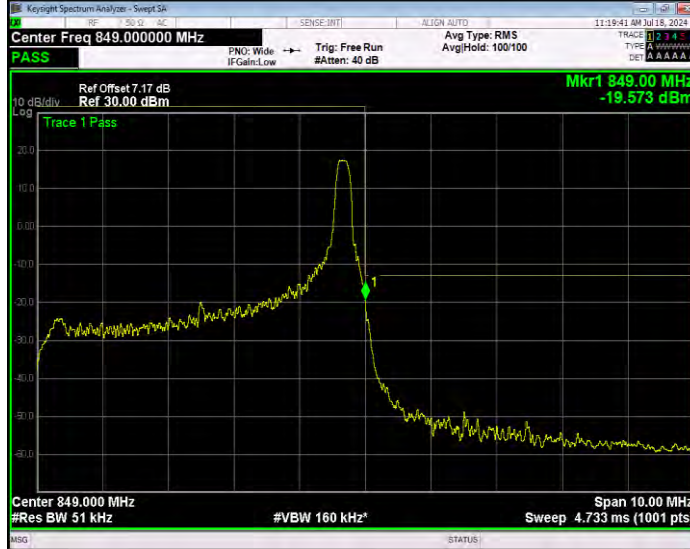

Band5 16QAM BW=5MHz Channel=20625 RB Size=1 Position=#0 Extended

Band5 16QAM BW=5MHz Channel=20625 RB Size=1 Position=#0 Normal

Band5 16QAM BW=5MHz Channel=20625 RB Size=1 Position=#Max Extended

Band5 16QAM BW=5MHz Channel=20625 RB Size=1 Position=#Max Normal