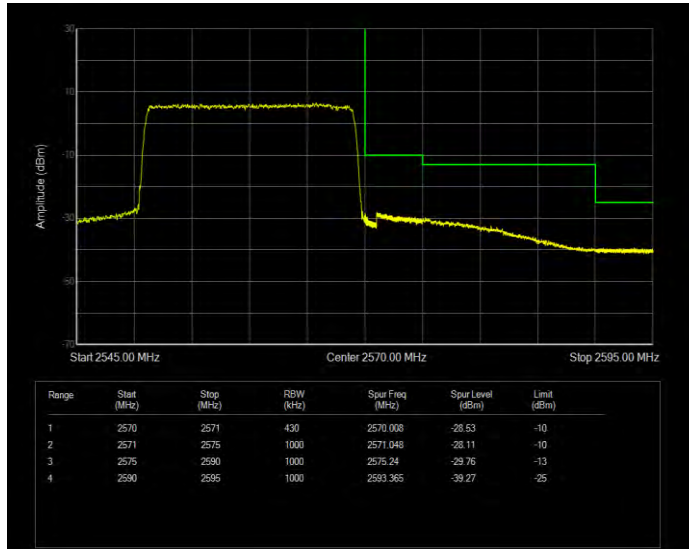

Band7 16QAM BW=15MHz Channel=20825 RB Size=75 Position=#0

Band7 16QAM BW=15MHz Channel=21375 RB Size=75 Position=#0

Band7 16QAM BW=20MHz Channel=20850 RB Size=100 Position=#0

Band7 16QAM BW=20MHz Channel=21350 RB Size=100 Position=#0