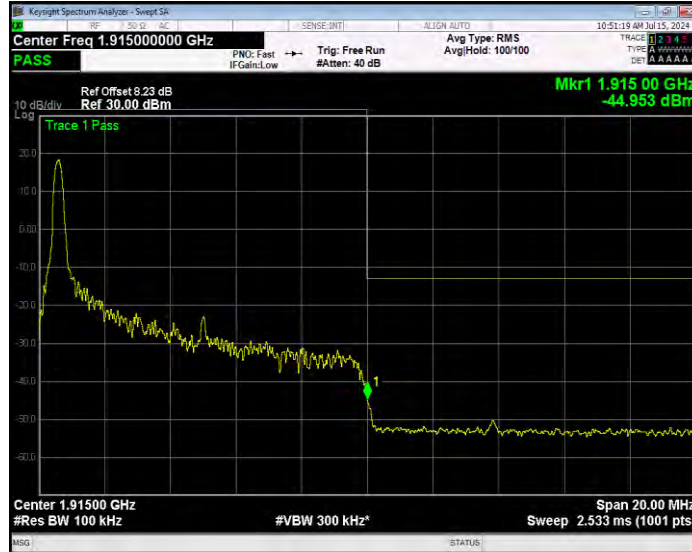

Band25 16QAM BW=10MHz Channel=26640 RB Size=1 Position=#0 Normal