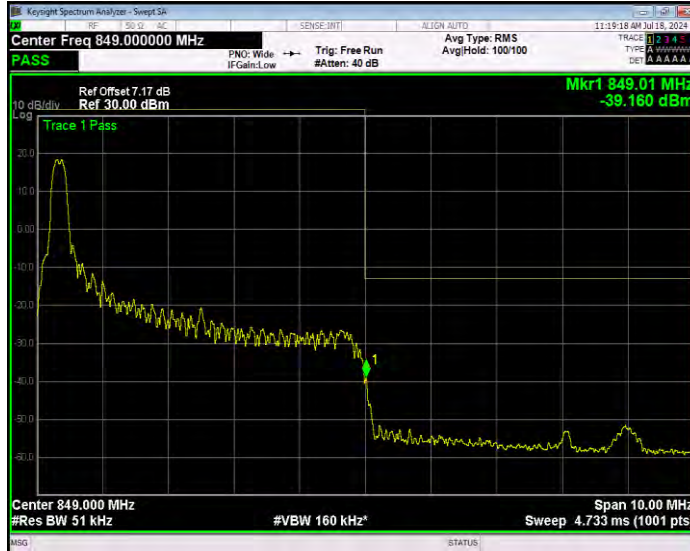

Band5 QPSK BW=5MHz Channel=20625 RB Size=1 Position=#0 Normal