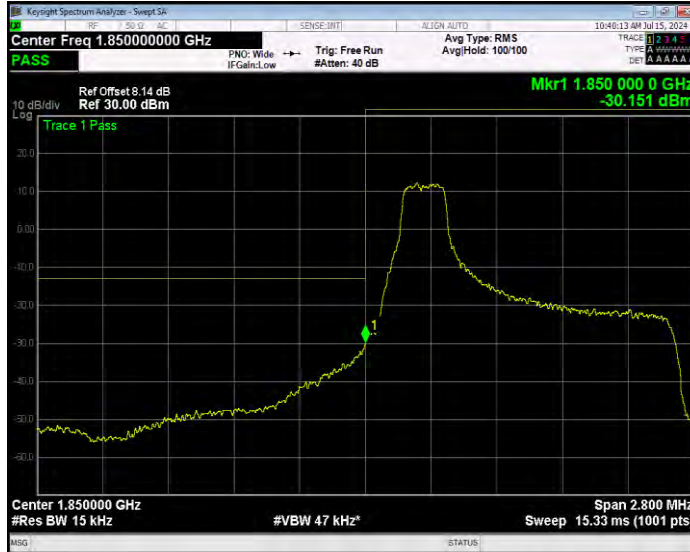

Band17 QPSK BW=5MHz Channel=23755 RB Size=25 Position=#0

Band17 QPSK BW=5MHz Channel=23825 RB Size=25 Position=#0

Band25 16QAM BW=1.4MHz Channel=26047 RB Size=1 Position=#0 Extended

Band25 16QAM BW=1.4MHz Channel=26047 RB Size=1 Position=#0 Normal