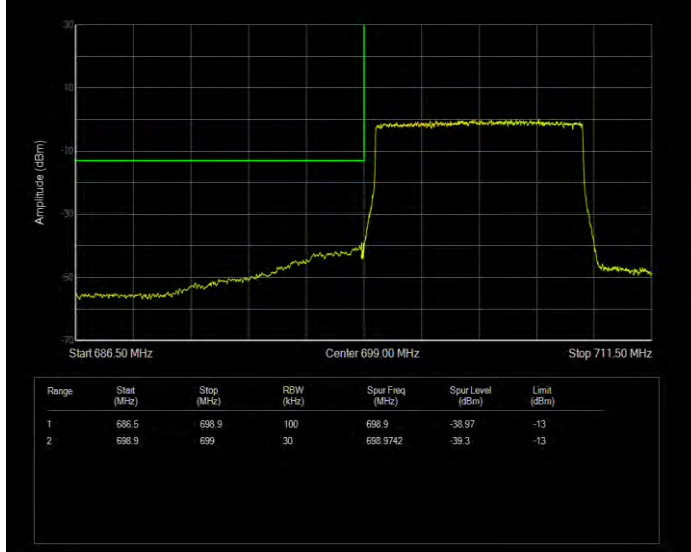

Band12 QPSK BW=10MHz Channel=23060 RB Size=50 Position=#0