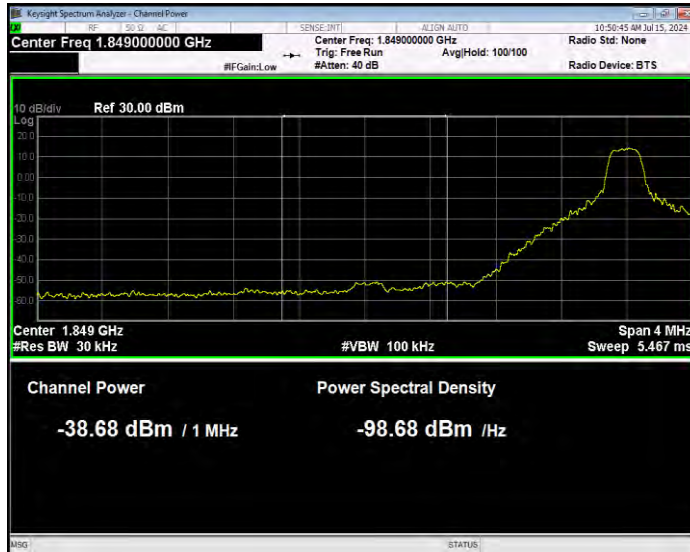

Band25 16QAM BW=1.4MHz Channel=26683 RB Size=1 Position=#Max Normal

Band25 16QAM BW=1.4MHz Channel=26683 RB Size=6 Position=#0 Extended

Band25 16QAM BW=1.4MHz Channel=26683 RB Size=6 Position=#0 Normal

Band25 16QAM BW=10MHz Channel=26090 RB Size=1 Position=#0 Extended