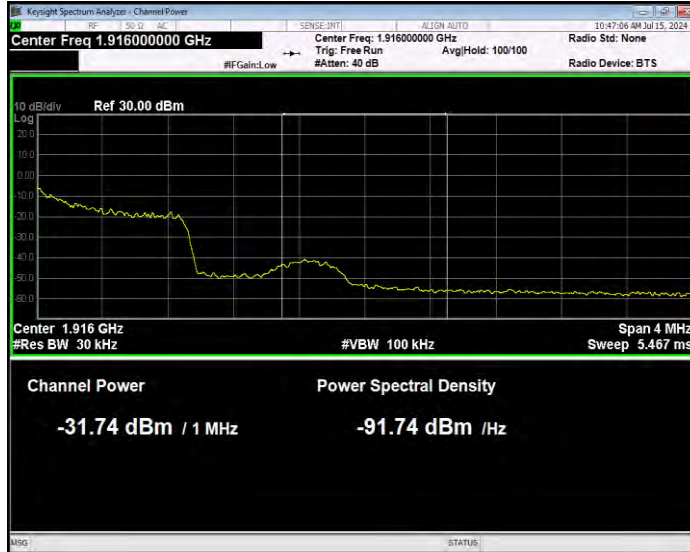

Band25 16QAM BW=1.4MHz Channel=26683 RB Size=1 Position=#0 Extended