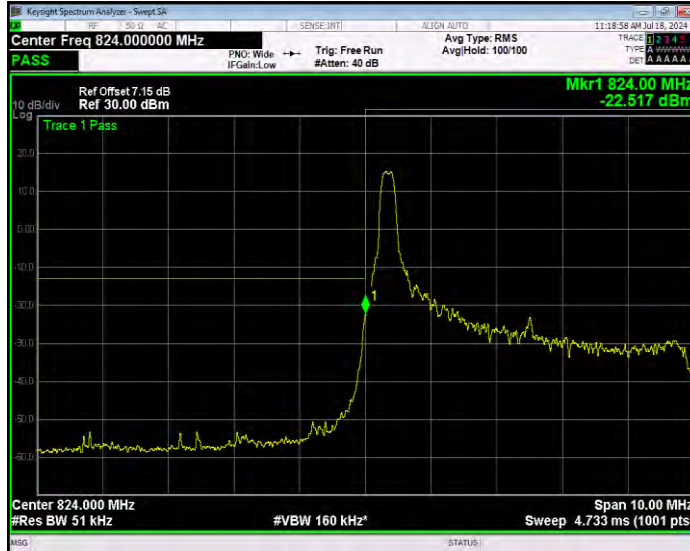

Band5 16QAM BW=3MHz Channel=20635 RB Size=15 Position=#0 Extended

Band5 16QAM BW=3MHz Channel=20635 RB Size=15 Position=#0 Normal

Band5 16QAM BW=5MHz Channel=20425 RB Size=1 Position=#0 Extended

Band5 16QAM BW=5MHz Channel=20425 RB Size=1 Position=#0 Normal