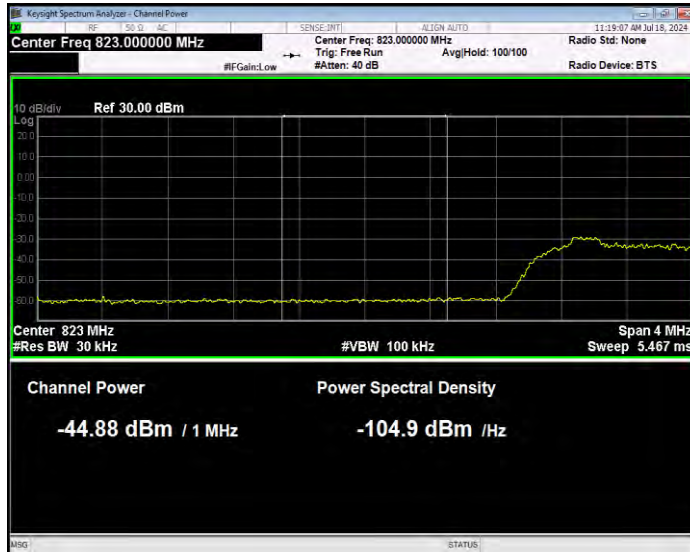

Band5 16QAM BW=5MHz Channel=20425 RB Size=1 Position=#Max Extended