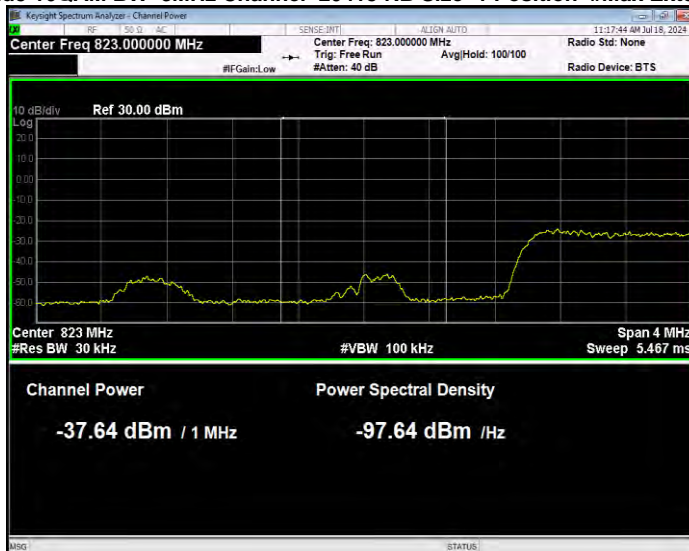

Band5 16QAM BW=3MHz Channel=20415 RB Size=1 Position=#Max Extended