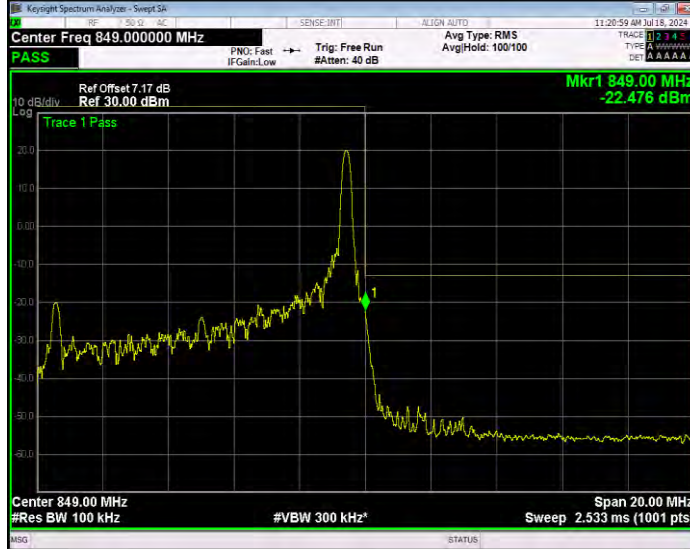

Band5 16QAM BW=10MHz Channel=20600 RB Size=1 Position=#0 Extended

Band5 16QAM BW=10MHz Channel=20600 RB Size=1 Position=#0 Normal

Band5 16QAM BW=10MHz Channel=20600 RB Size=1 Position=#Max Extended

Band5 16QAM BW=10MHz Channel=20600 RB Size=1 Position=#Max Normal