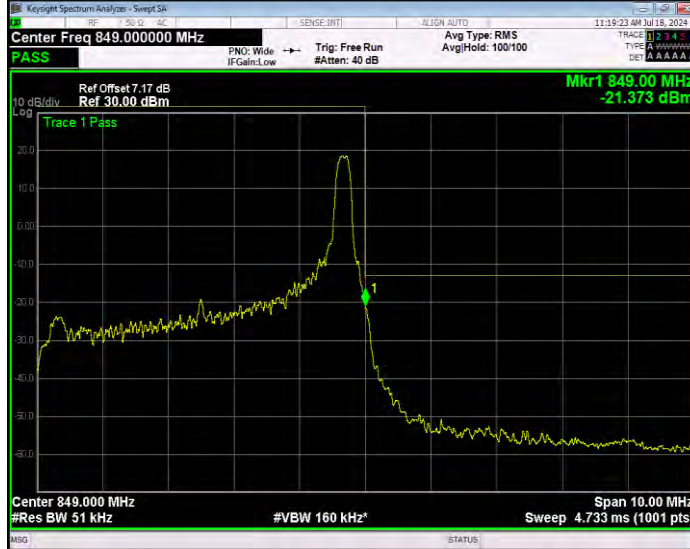

Band5 QPSK BW=5MHz Channel=20625 RB Size=1 Position=#0 Extended

Band5 QPSK BW=5MHz Channel=20625 RB Size=1 Position=#0 Normal

Band5 QPSK BW=5MHz Channel=20625 RB Size=1 Position=#Max Extended

Band5 QPSK BW=5MHz Channel=20625 RB Size=1 Position=#Max Normal