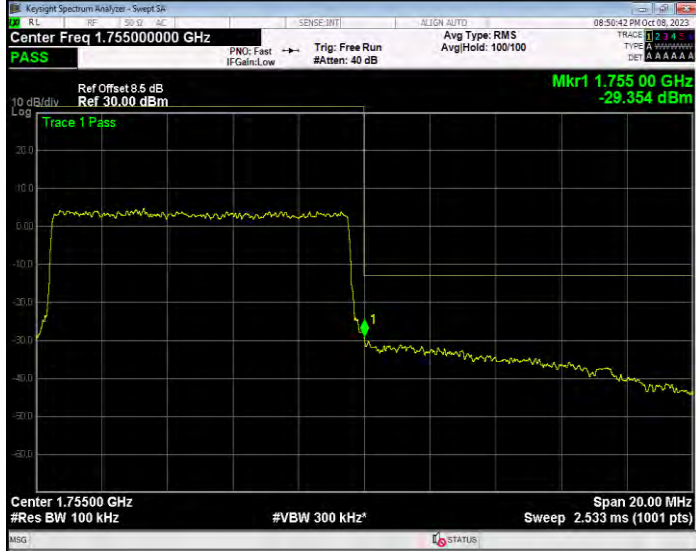

Band4 16QAM BW=10MHz Channel=20350 RB Size=50 Position=#0