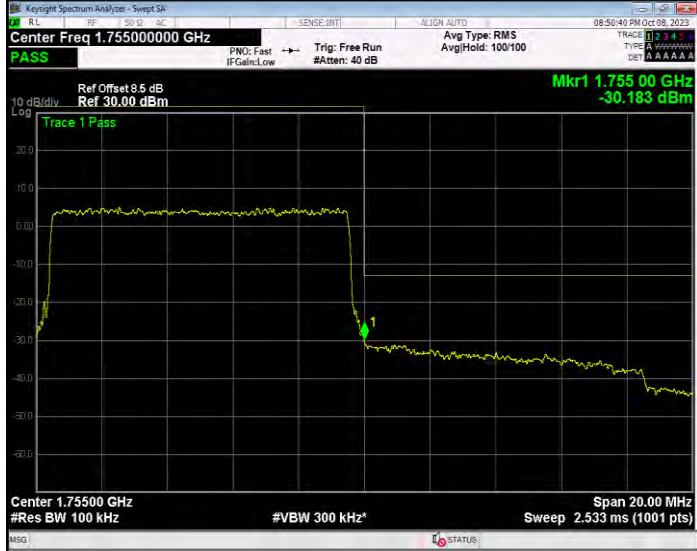

Band4 QPSK BW=10MHz Channel=20350 RB Size=50 Position=#0