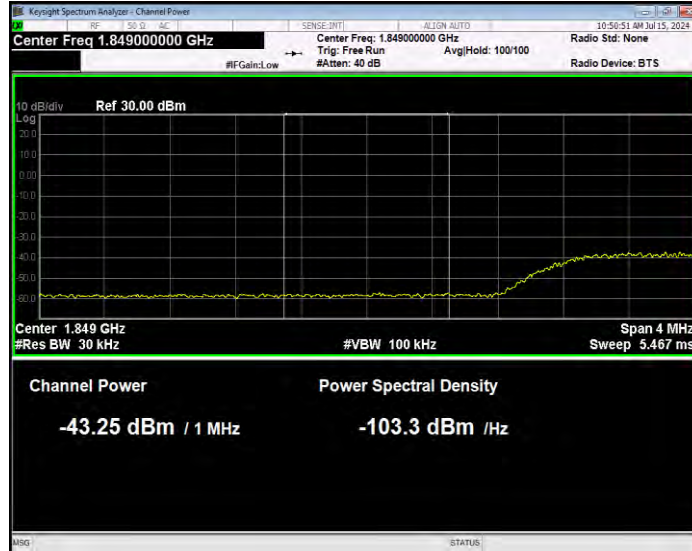

Band25 16QAM BW=10MHz Channel=26090 RB Size=1 Position=#Max Extended