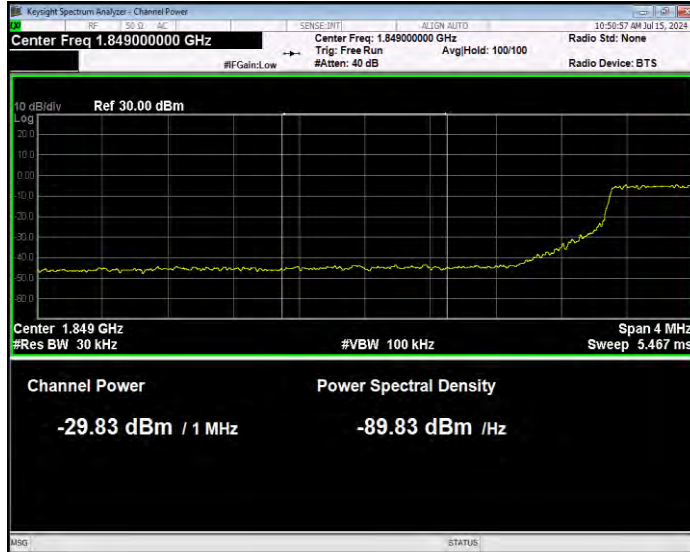

Band25 16QAM BW=10MHz Channel=26090 RB Size=1 Position=#0 Normal

Band25 16QAM BW=10MHz Channel=26090 RB Size=1 Position=#Max Extended

Band25 16QAM BW=10MHz Channel=26090 RB Size=1 Position=#Max Normal

Band25 16QAM BW=10MHz Channel=26090 RB Size=50 Position=#0 Extended