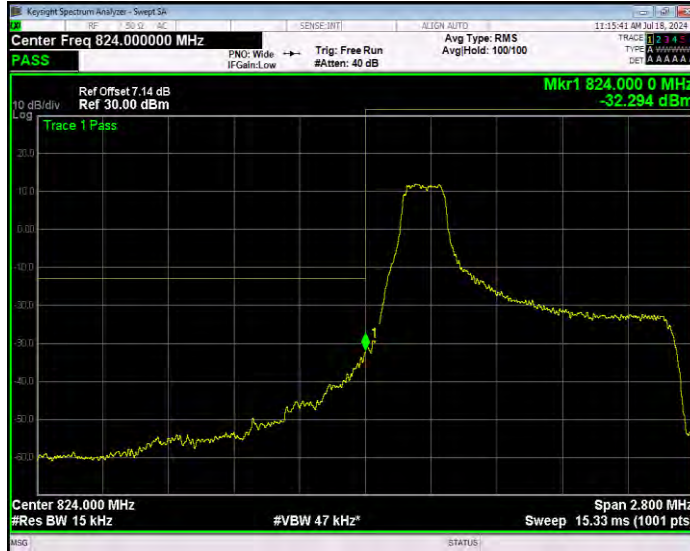

Band5 16QAM BW=5MHz Channel=20625 RB Size=25 Position=#0 Extended

Band5 16QAM BW=5MHz Channel=20625 RB Size=25 Position=#0 Normal

Band5 QPSK BW=1.4MHz Channel=20407 RB Size=1 Position=#0 Extended

Band5 QPSK BW=1.4MHz Channel=20407 RB Size=1 Position=#0 Normal