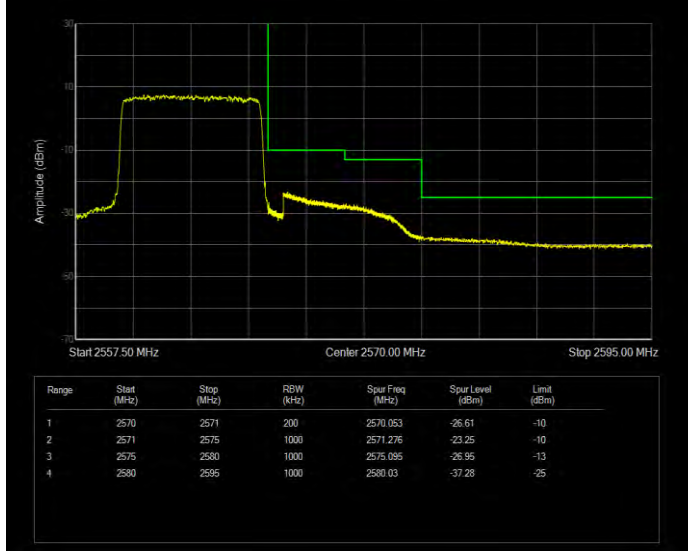

Band7 16QAM BW=5MHz Channel=20775 RB Size=25 Position=#0

Band7 16QAM BW=5MHz Channel=21425 RB Size=25 Position=#0

Band7 QPSK BW=10MHz Channel=20800 RB Size=50 Position=#0

Band7 QPSK BW=10MHz Channel=21400 RB Size=50 Position=#0