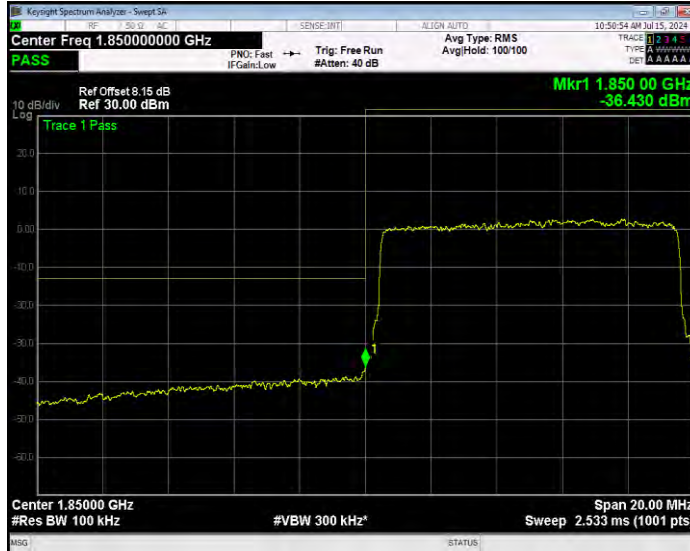

Band25 16QAM BW=10MHz Channel=26090 RB Size=50 Position=#0 Normal