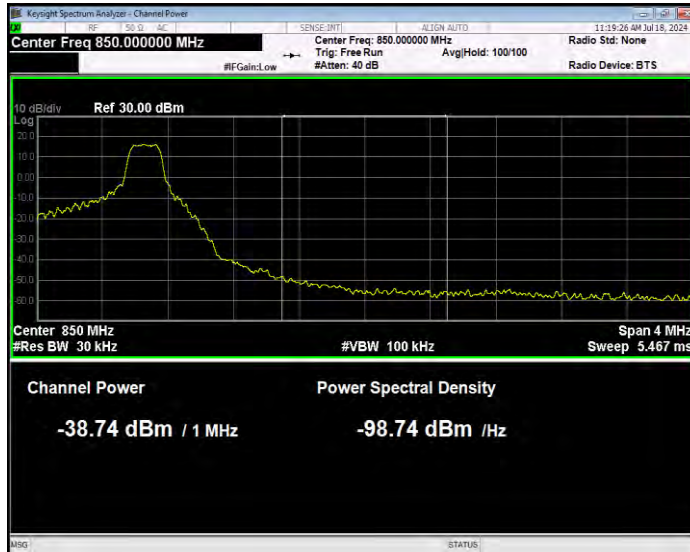

Band5 QPSK BW=5MHz Channel=20625 RB Size=1 Position=#Max Extended