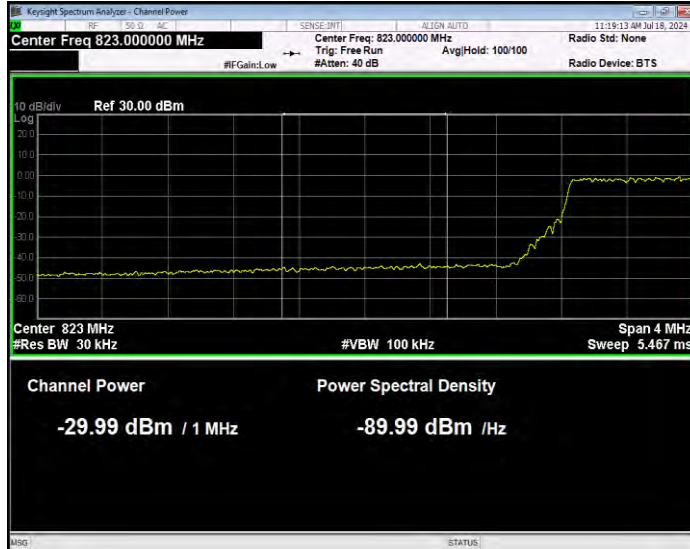

Band5 16QAM BW=5MHz Channel=20425 RB Size=25 Position=#0 Extended