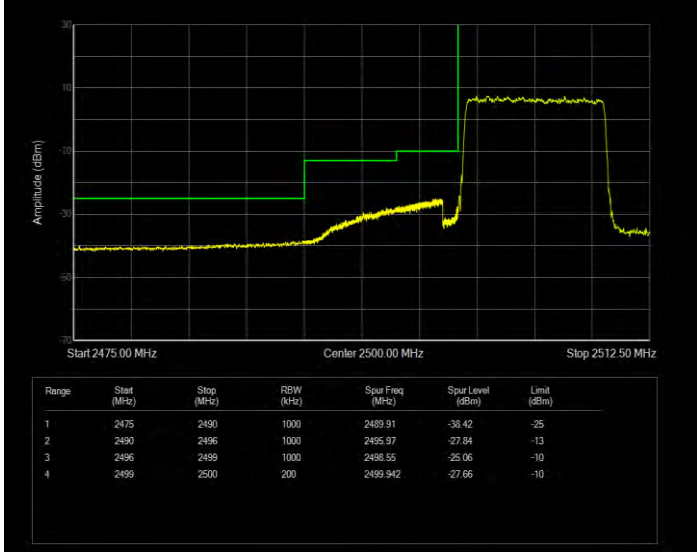

Band7 QPSK BW=10MHz Channel=20800 RB Size=50 Position=#0