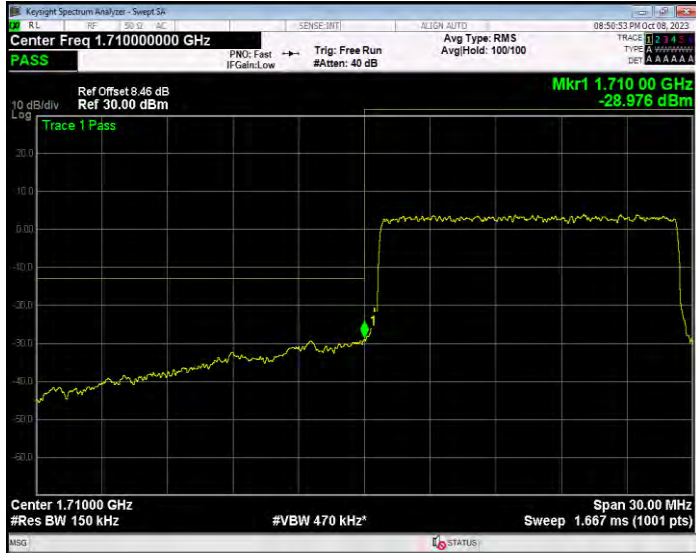

Band4 16QAM BW=15MHz Channel=20025 RB Size=75 Position=#0