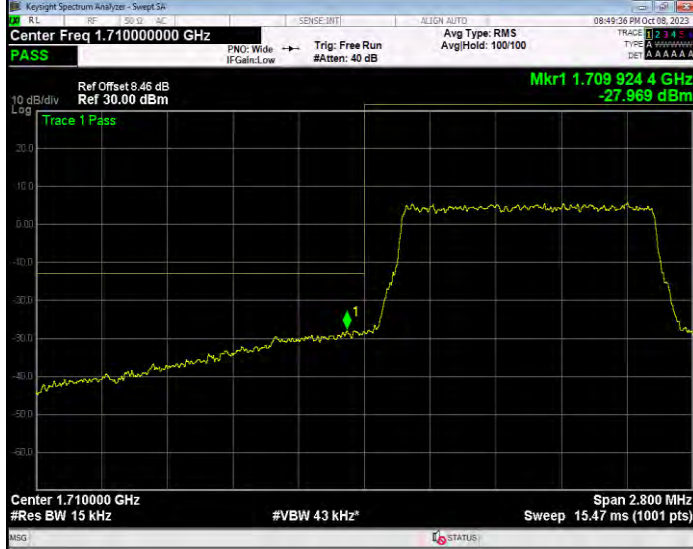

Band4 16QAM BW=1.4MHz Channel=19957 RB Size=6 Position=#0