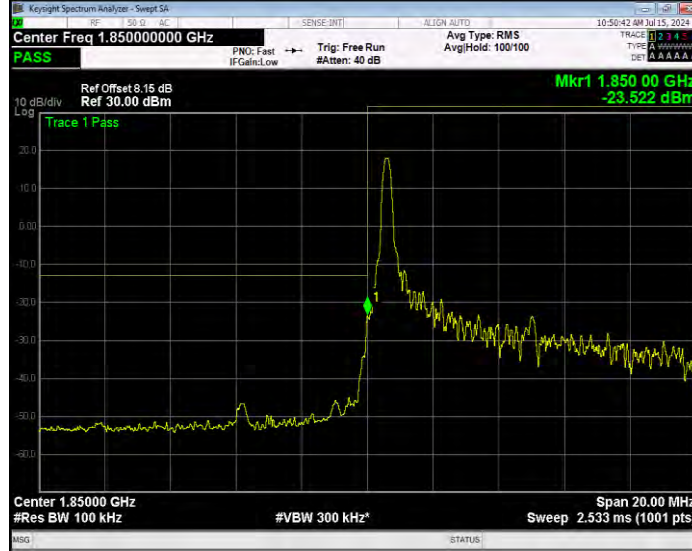

Band25 16QAM BW=10MHz Channel=26090 RB Size=1 Position=#0 Normal