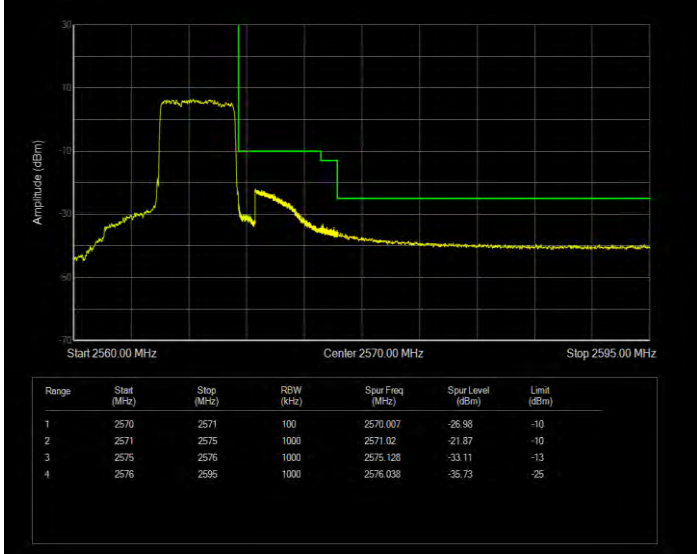

Band7 16QAM BW=15MHz Channel=20825 RB Size=75 Position=#0

Band7 16QAM BW=15MHz Channel=21375 RB Size=75 Position=#0

Band7 16QAM BW=20MHz Channel=20850 RB Size=100 Position=#0

Band7 16QAM BW=20MHz Channel=21350 RB Size=100 Position=#0

Band7 16QAM BW=5MHz Channel=20775 RB Size=25 Position=#0

Band7 16QAM BW=5MHz Channel=21425 RB Size=25 Position=#0

Band7 QPSK BW=10MHz Channel=20800 RB Size=50 Position=#0

Band7 QPSK BW=10MHz Channel=21400 RB Size=50 Position=#0