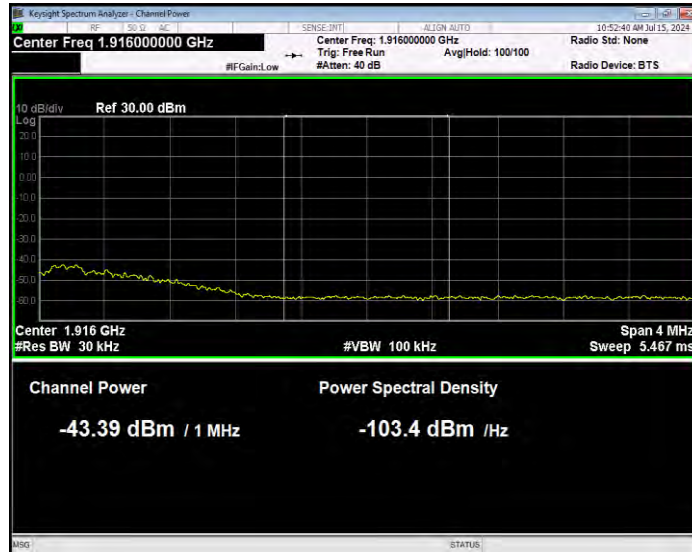

Band25 16QAM BW=15MHz Channel=26615 RB Size=1 Position=#0 Extended