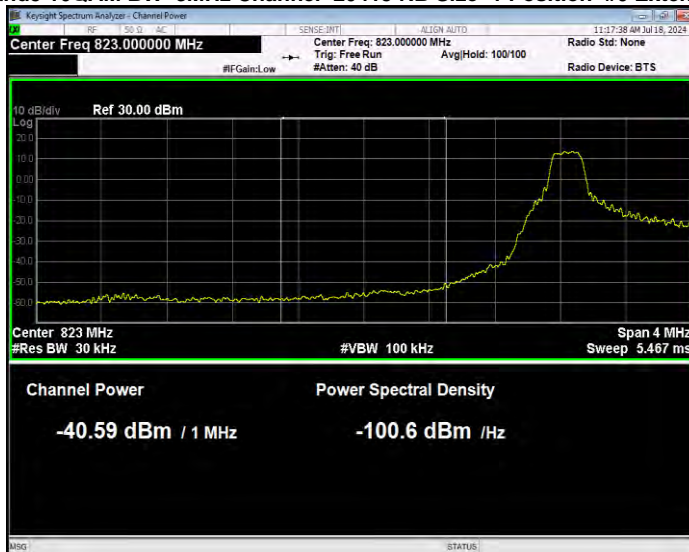

Band5 16QAM BW=3MHz Channel=20415 RB Size=1 Position=#0 Extended