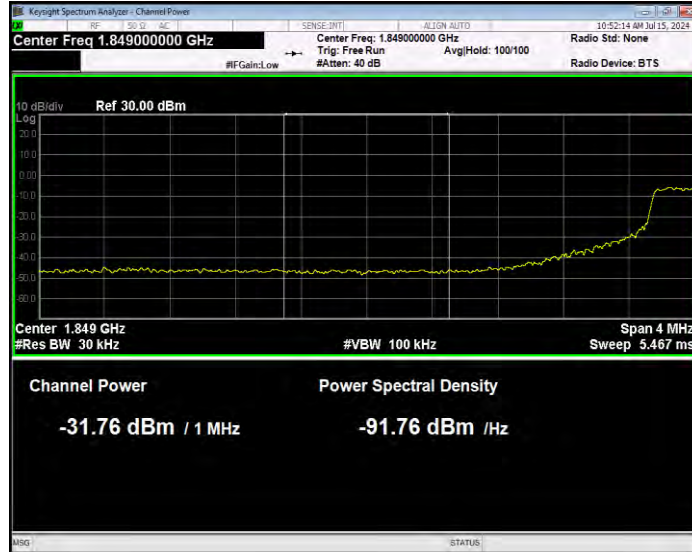

Band25 16QAM BW=15MHz Channel=26115 RB Size=1 Position=#0 Normal

Band25 16QAM BW=15MHz Channel=26115 RB Size=1 Position=#Max Extended

Band25 16QAM BW=15MHz Channel=26115 RB Size=1 Position=#Max Normal

Band25 16QAM BW=15MHz Channel=26115 RB Size=75 Position=#0 Extended