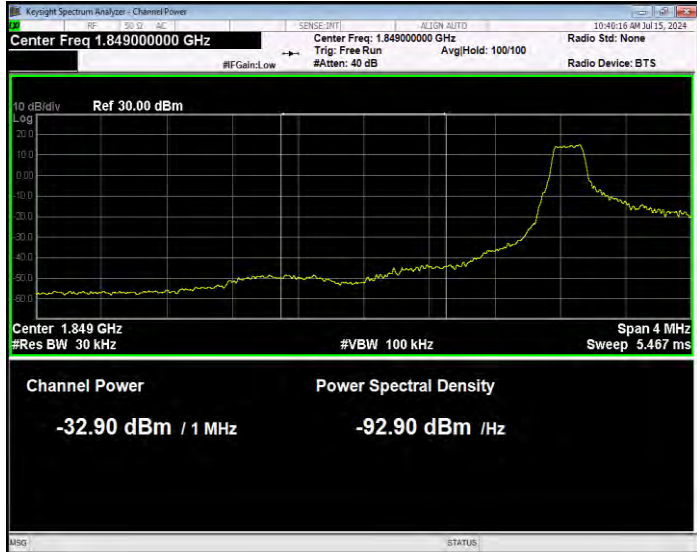

Band25 16QAM BW=1.4MHz Channel=26047 RB Size=1 Position=#0 Extended