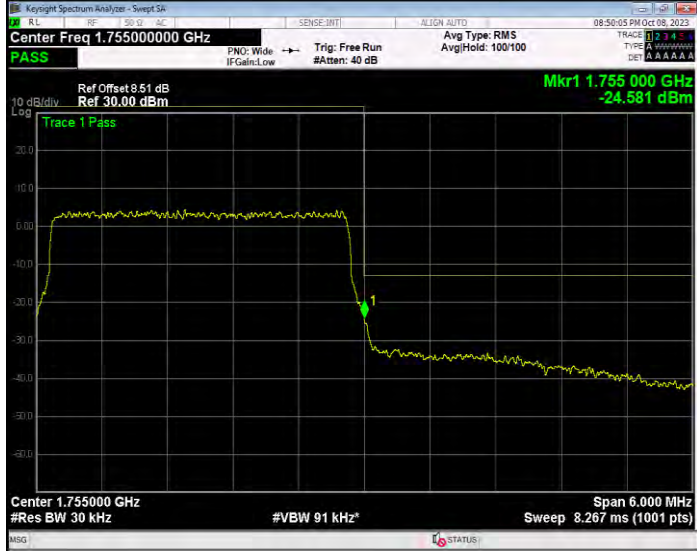

Band4 16QAM BW=20MHz Channel=20050 RB Size=100 Position=#0

Band4 16QAM BW=20MHz Channel=20300 RB Size=100 Position=#0

Band4 16QAM BW=3MHz Channel=19965 RB Size=15 Position=#0

Band4 16QAM BW=3MHz Channel=20385 RB Size=15 Position=#0