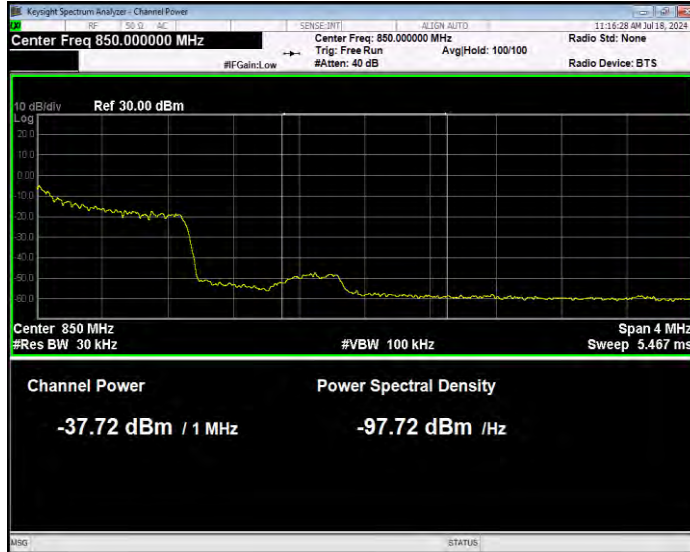

Band5 QPSK BW=1.4MHz Channel=20643 RB Size=1 Position=#0 Extended