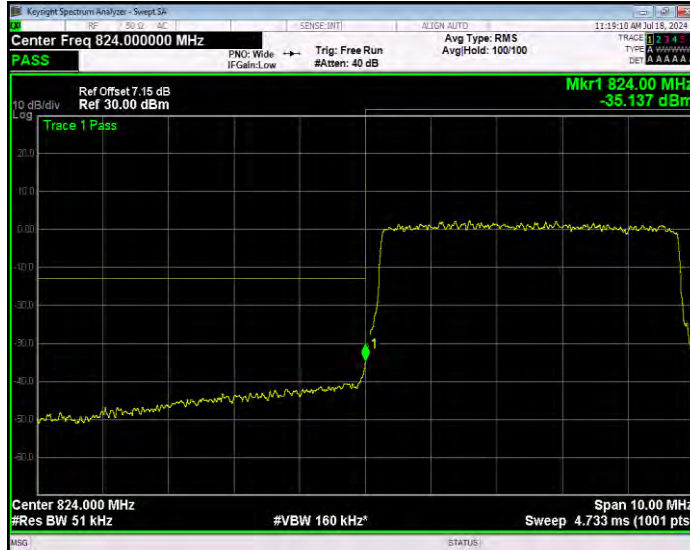

Band5 16QAM BW=5MHz Channel=20425 RB Size=1 Position=#Max Extended

Band5 16QAM BW=5MHz Channel=20425 RB Size=1 Position=#Max Normal

Band5 16QAM BW=5MHz Channel=20425 RB Size=25 Position=#0 Extended

Band5 16QAM BW=5MHz Channel=20425 RB Size=25 Position=#0 Normal