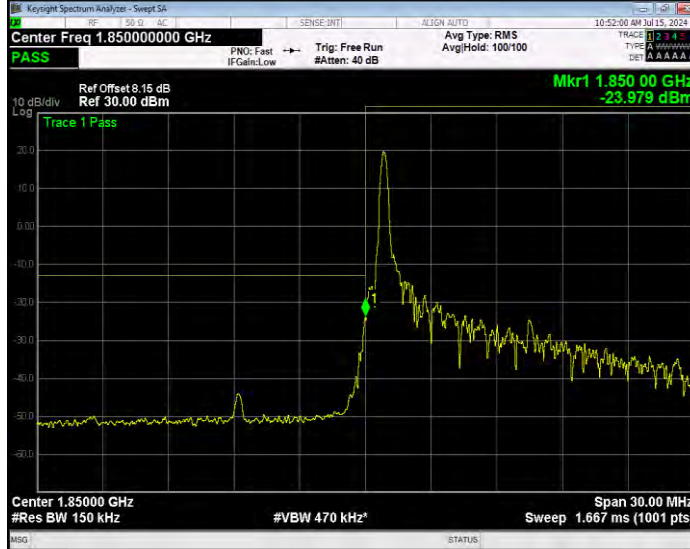

Band25 16QAM BW=15MHz Channel=26115 RB Size=1 Position=#0 Normal