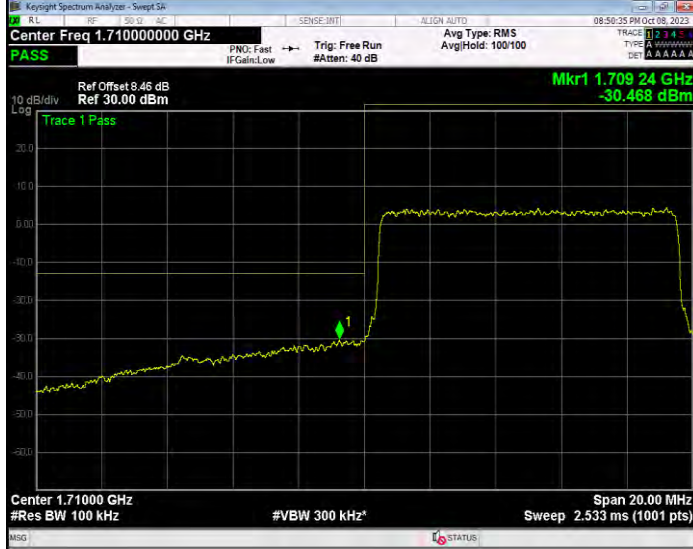

Band4 16QAM BW=10MHz Channel=20000 RB Size=50 Position=#0