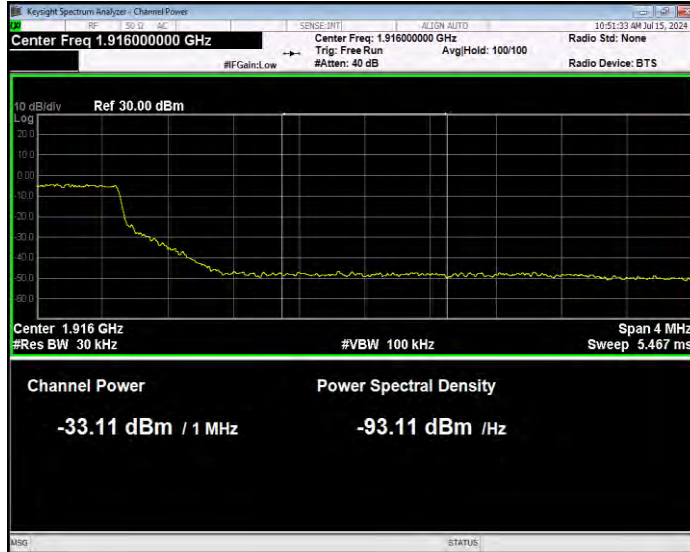

Band25 16QAM BW=10MHz Channel=26640 RB Size=50 Position=#0 Extended