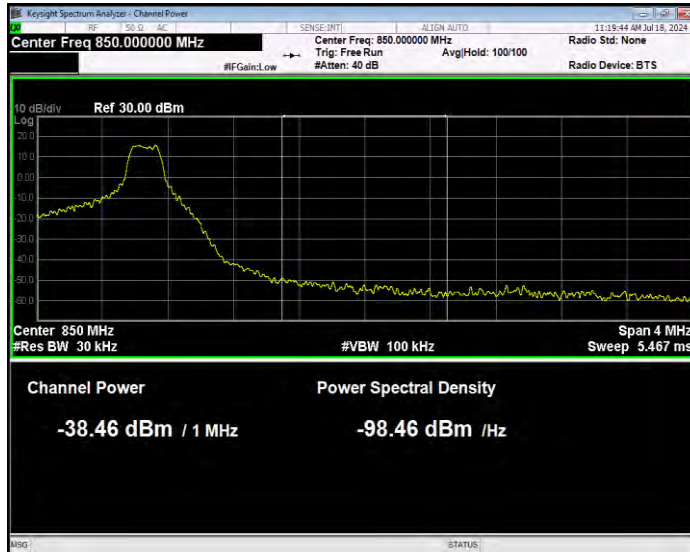

Band5 16QAM BW=5MHz Channel=20625 RB Size=1 Position=#Max Extended