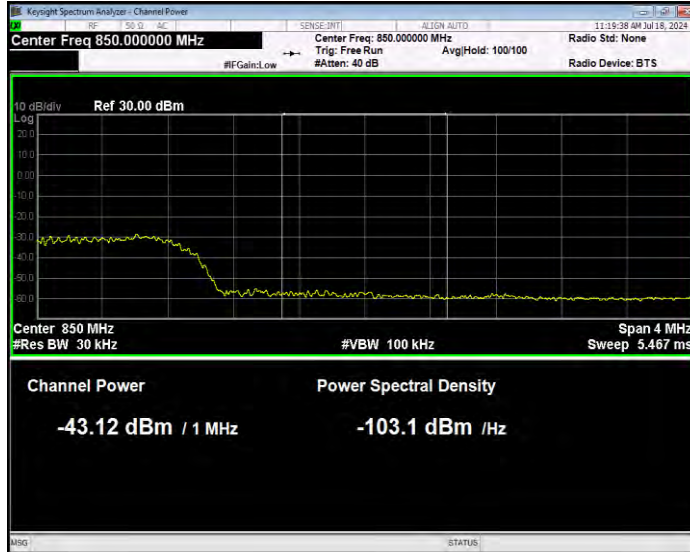

Band5 16QAM BW=5MHz Channel=20625 RB Size=1 Position=#0 Extended