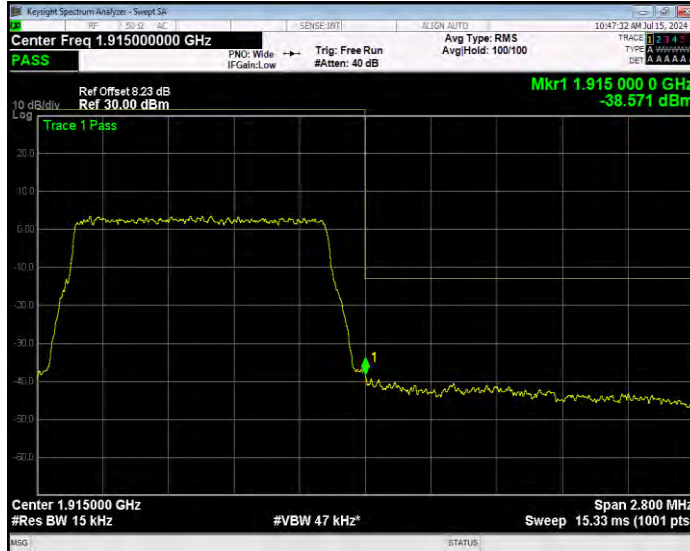

Band25 16QAM BW=1.4MHz Channel=26683 RB Size=6 Position=#0 Normal