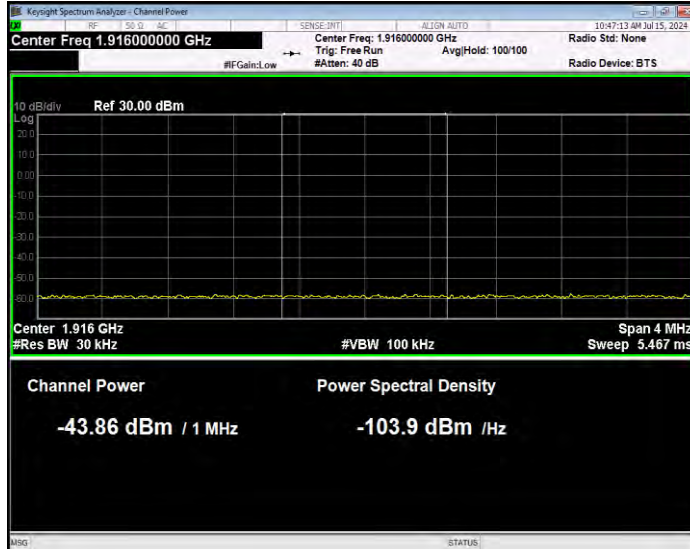

Band25 16QAM BW=1.4MHz Channel=26047 RB Size=6 Position=#0 Normal

Band25 16QAM BW=1.4MHz Channel=26683 RB Size=1 Position=#0 Extended

Band25 16QAM BW=1.4MHz Channel=26683 RB Size=1 Position=#0 Normal

Band25 16QAM BW=1.4MHz Channel=26683 RB Size=1 Position=#Max Extended