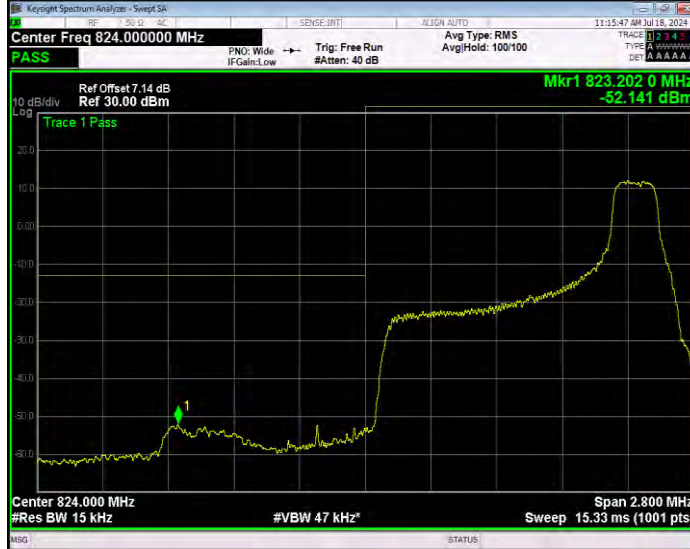

Band5 QPSK BW=1.4MHz Channel=20407 RB Size=1 Position=#Max Normal