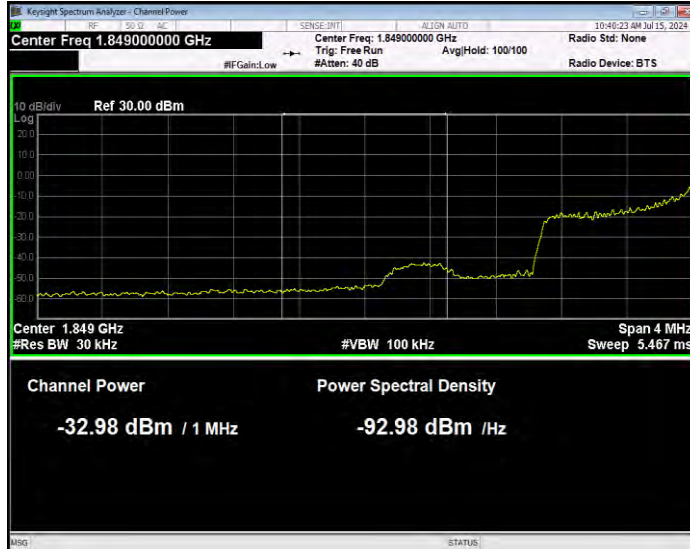

Band25 16QAM BW=1.4MHz Channel=26047 RB Size=1 Position=#Max Extended