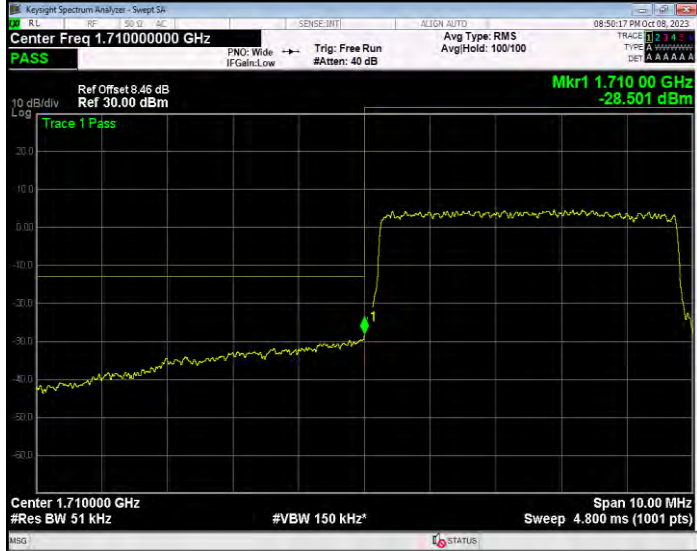

Band4 16QAM BW=5MHz Channel=19975 RB Size=25 Position=#0