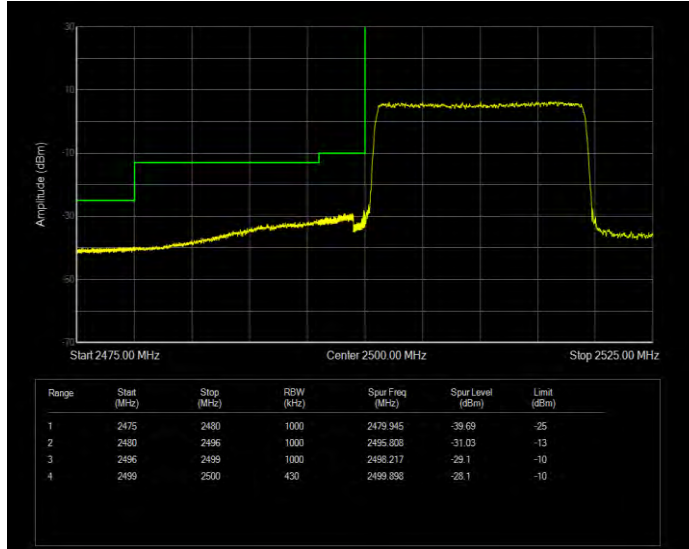

Band7 16QAM BW=20MHz Channel=20850 RB Size=100 Position=#0