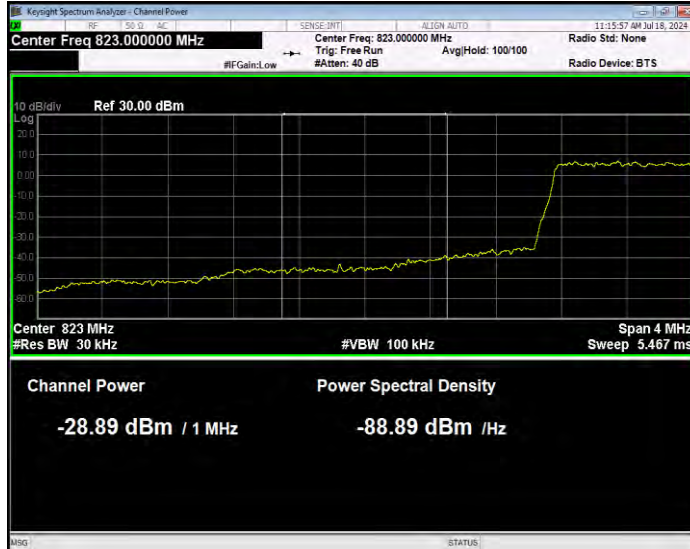

Band5 QPSK BW=1.4MHz Channel=20407 RB Size=6 Position=#0 Extended