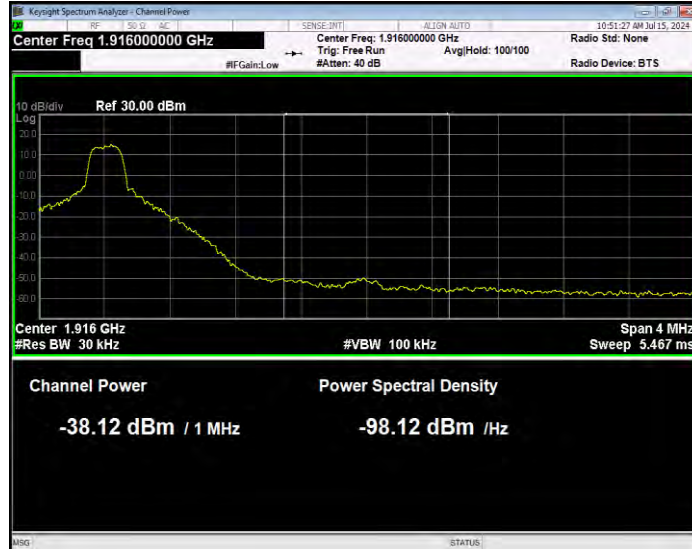

Band25 16QAM BW=10MHz Channel=26090 RB Size=50 Position=#0 Normal

Band25 16QAM BW=10MHz Channel=26640 RB Size=1 Position=#0 Extended

Band25 16QAM BW=10MHz Channel=26640 RB Size=1 Position=#0 Normal

Band25 16QAM BW=10MHz Channel=26640 RB Size=1 Position=#Max Extended