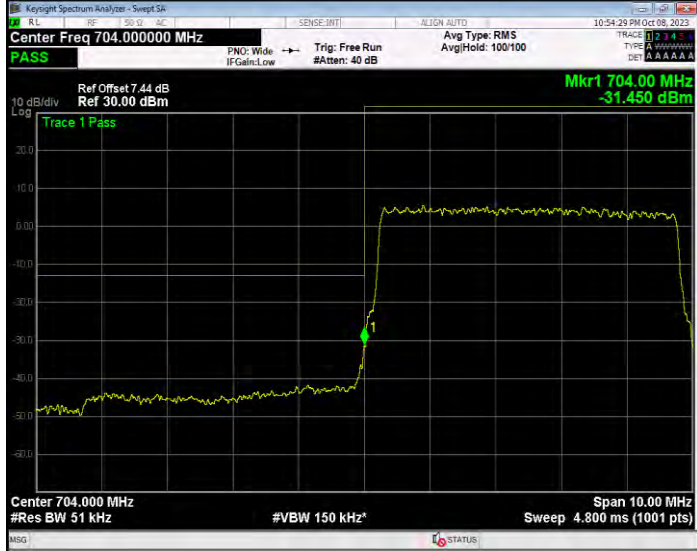

Band17 QPSK BW=5MHz Channel=23755 RB Size=25 Position=#0