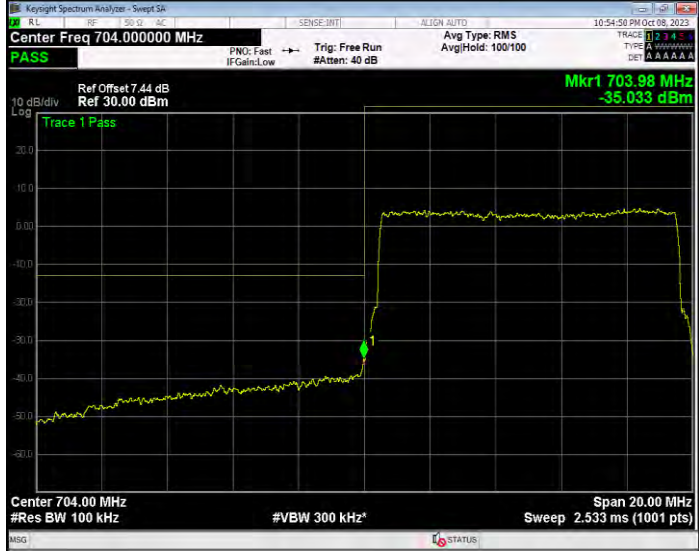

Band17 16QAM BW=10MHz Channel=23780 RB Size=50 Position=#0