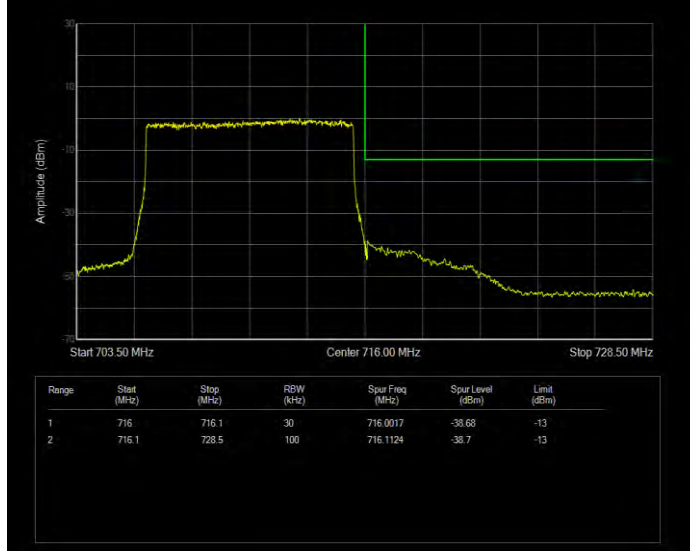

Band12 QPSK BW=10MHz Channel=23130 RB Size=50 Position=#0