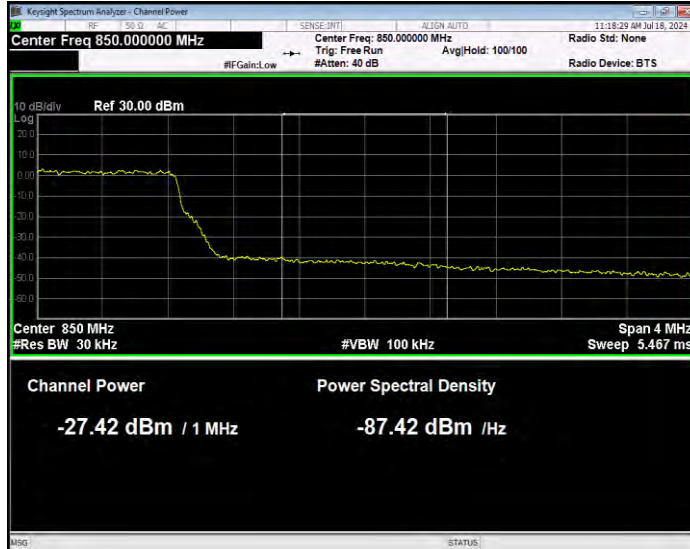

Band5 16QAM BW=3MHz Channel=20635 RB Size=15 Position=#0 Extended