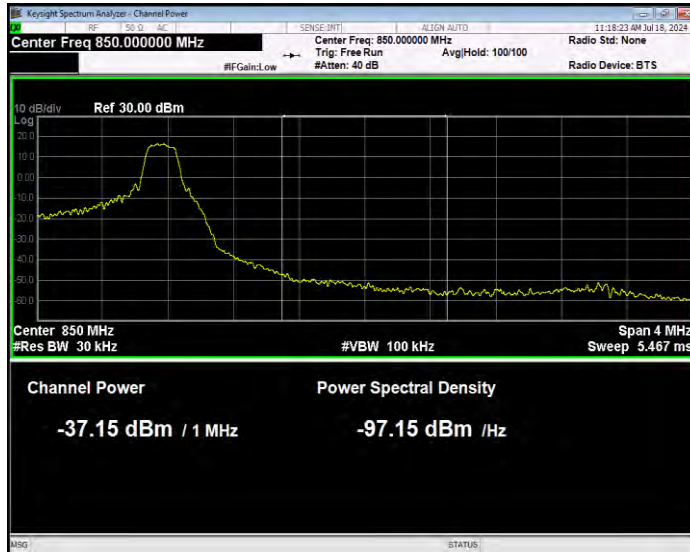

Band5 16QAM BW=3MHz Channel=20635 RB Size=1 Position=#Max Extended