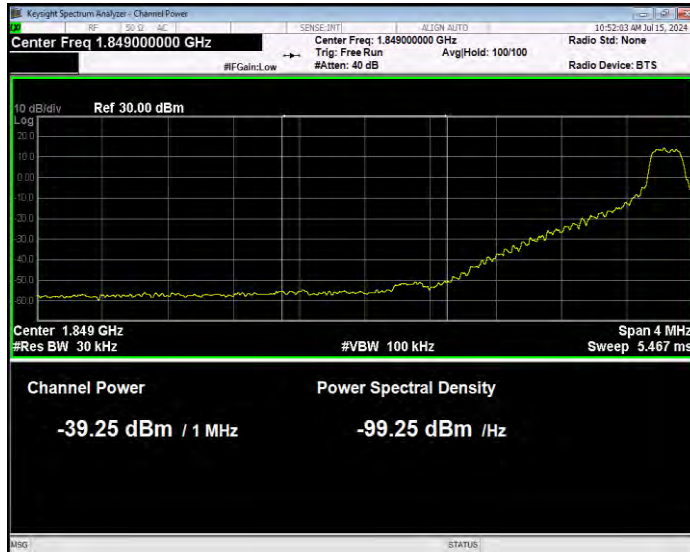

Band25 16QAM BW=10MHz Channel=26640 RB Size=1 Position=#Max Normal

Band25 16QAM BW=10MHz Channel=26640 RB Size=50 Position=#0 Extended

Band25 16QAM BW=10MHz Channel=26640 RB Size=50 Position=#0 Normal

Band25 16QAM BW=15MHz Channel=26115 RB Size=1 Position=#0 Extended