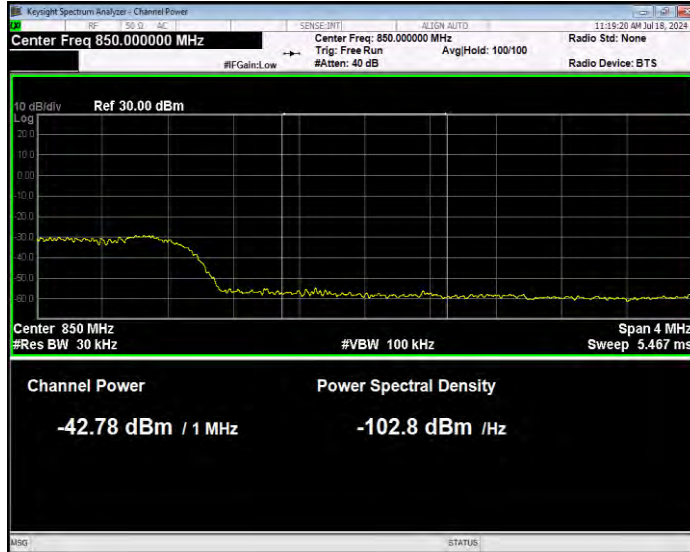

Band5 QPSK BW=5MHz Channel=20625 RB Size=1 Position=#0 Extended