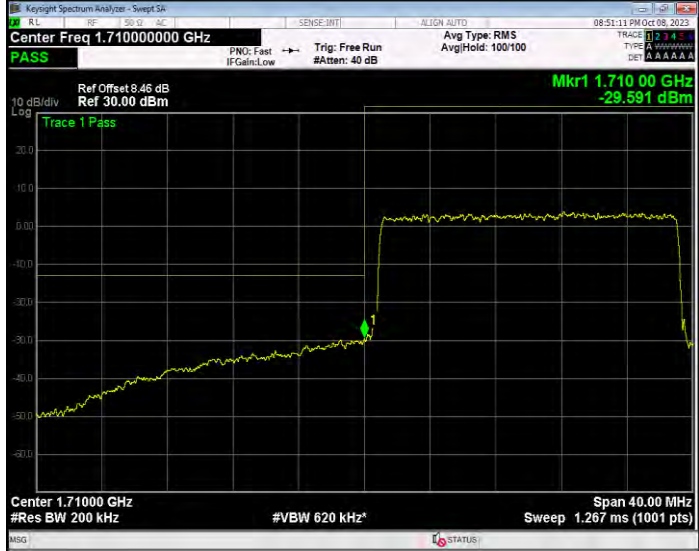

Band4 16QAM BW=10MHz Channel=20000 RB Size=50 Position=#0

Band4 16QAM BW=10MHz Channel=20350 RB Size=50 Position=#0

Band4 16QAM BW=15MHz Channel=20025 RB Size=75 Position=#0

Band4 16QAM BW=15MHz Channel=20325 RB Size=75 Position=#0

Band4 16QAM BW=20MHz Channel=20050 RB Size=100 Position=#0

Band4 16QAM BW=20MHz Channel=20300 RB Size=100 Position=#0

Band4 16QAM BW=3MHz Channel=19965 RB Size=15 Position=#0

Band4 16QAM BW=3MHz Channel=20385 RB Size=15 Position=#0