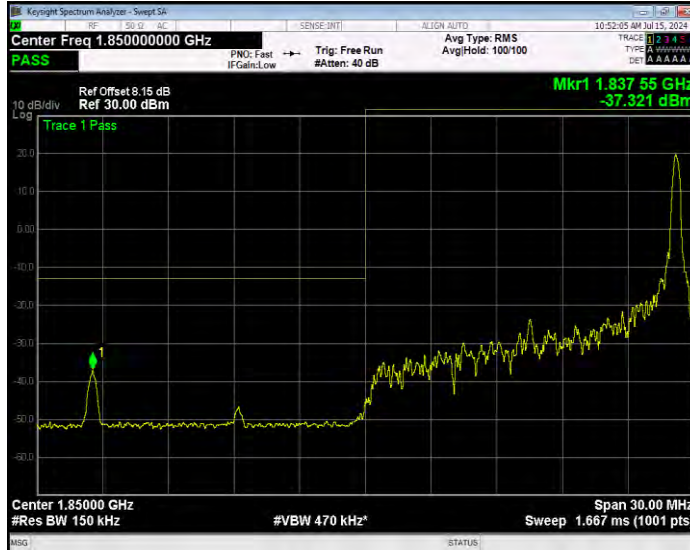

Band25 16QAM BW=15MHz Channel=26115 RB Size=1 Position=#Max Normal