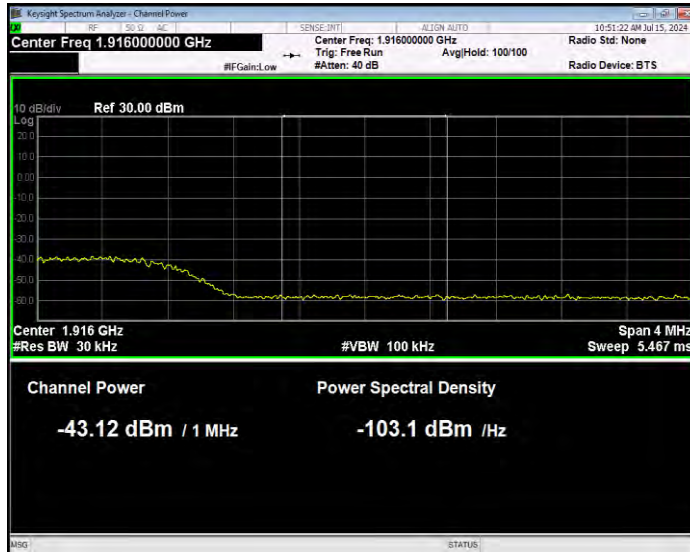

Band25 16QAM BW=10MHz Channel=26640 RB Size=1 Position=#0 Extended