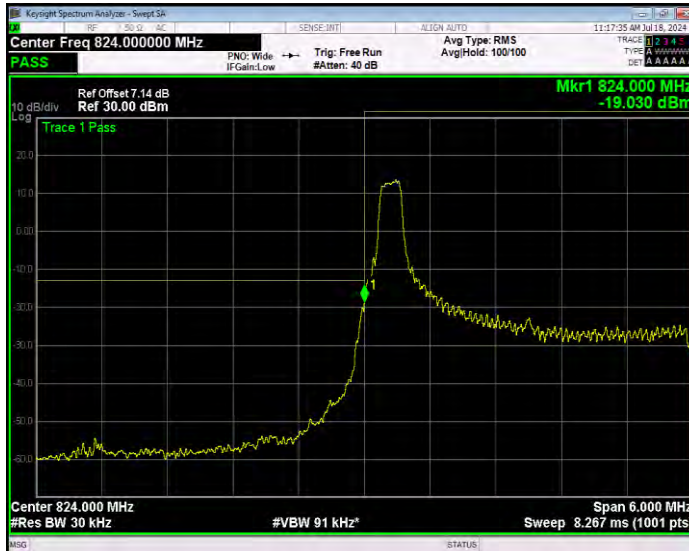

Band5 16QAM BW=10MHz Channel=20600 RB Size=50 Position=#0 Extended

Band5 16QAM BW=10MHz Channel=20600 RB Size=50 Position=#0 Normal

Band5 16QAM BW=3MHz Channel=20415 RB Size=1 Position=#0 Extended

Band5 16QAM BW=3MHz Channel=20415 RB Size=1 Position=#0 Normal