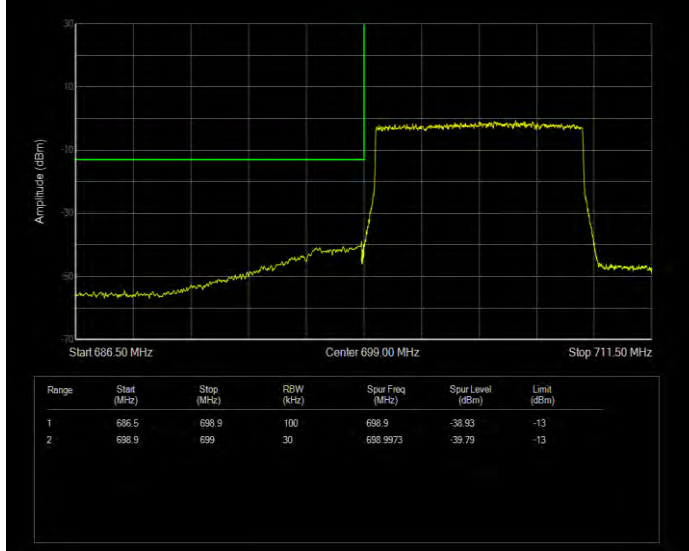

Band12 16QAM BW=10MHz Channel=23060 RB Size=50 Position=#0