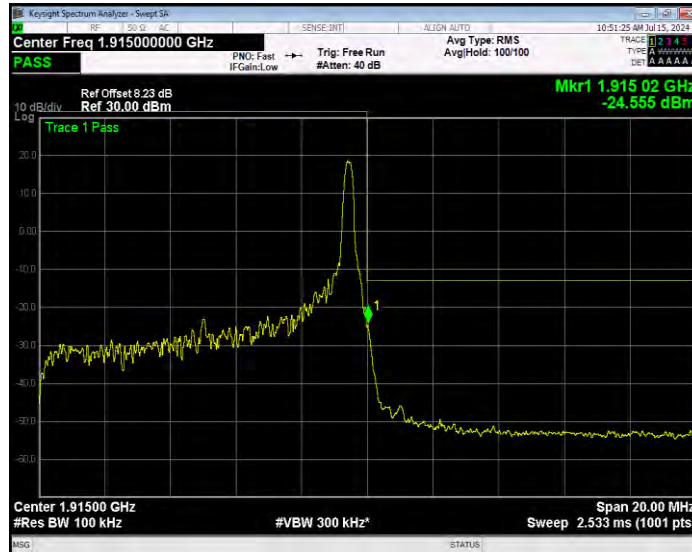

Band25 16QAM BW=10MHz Channel=26640 RB Size=1 Position=#Max Normal