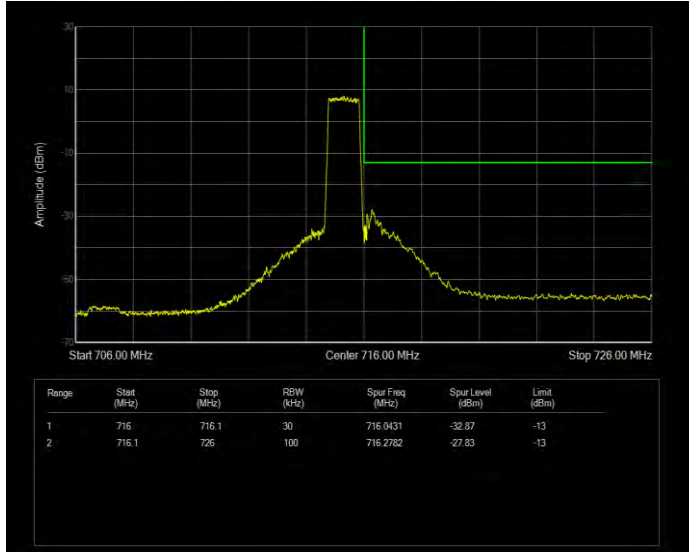

Band7 QPSK BW=5MHz Channel=20775 RB Size=25 Position=#0

Band7 QPSK BW=5MHz Channel=21425 RB Size=25 Position=#0

Band12 16QAM BW=1.4MHz Channel=23017 RB Size=6 Position=#0

Band12 16QAM BW=1.4MHz Channel=23173 RB Size=6 Position=#0