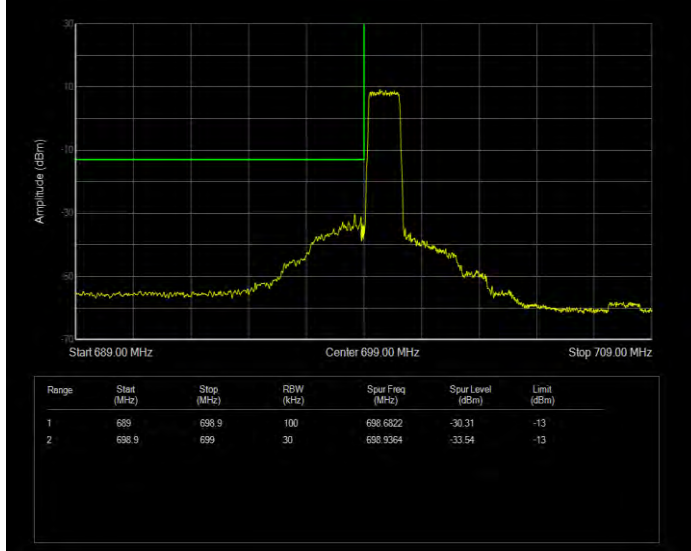

Band12 QPSK BW=1.4MHz Channel=23017 RB Size=6 Position=#0