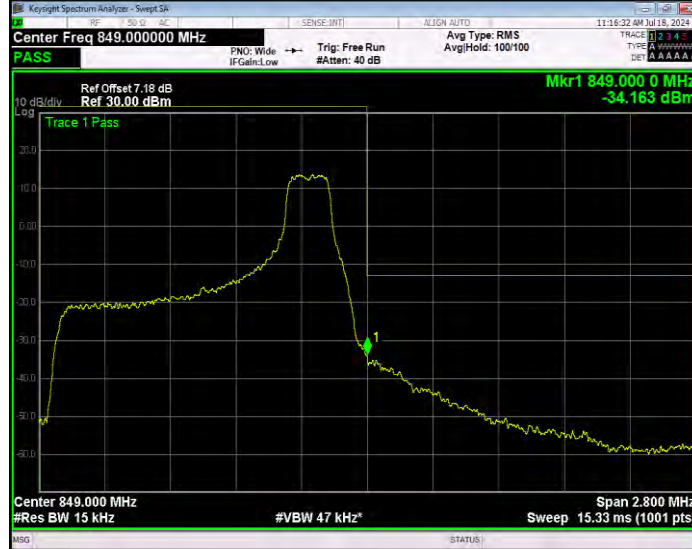

Band5 QPSK BW=1.4MHz Channel=20643 RB Size=1 Position=#0 Extended

Band5 QPSK BW=1.4MHz Channel=20643 RB Size=1 Position=#0 Normal

Band5 QPSK BW=1.4MHz Channel=20643 RB Size=1 Position=#Max Extended

Band5 QPSK BW=1.4MHz Channel=20643 RB Size=1 Position=#Max Normal