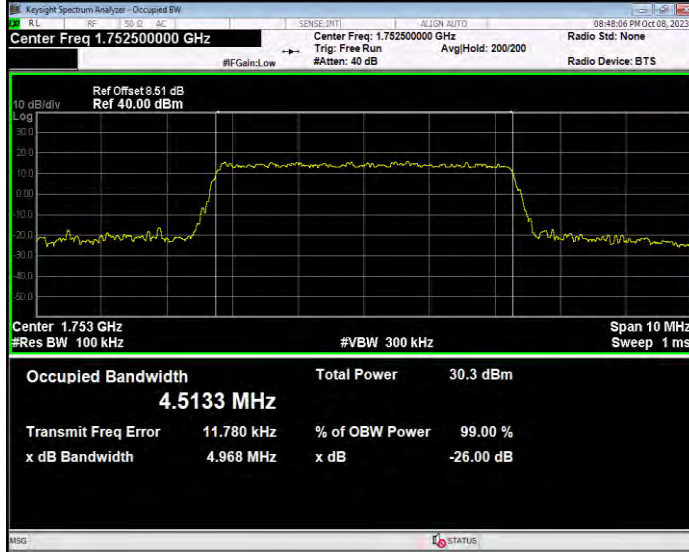

Band4 16QAM BW=5MHz Channel=20375 RB Size=25 Position=#0