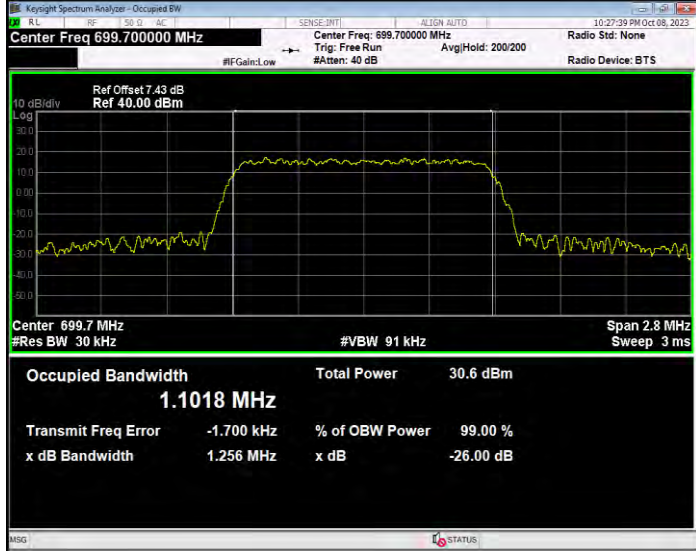

Band12 16QAM BW=1.4MHz Channel=23017 RB Size=6 Position=#0