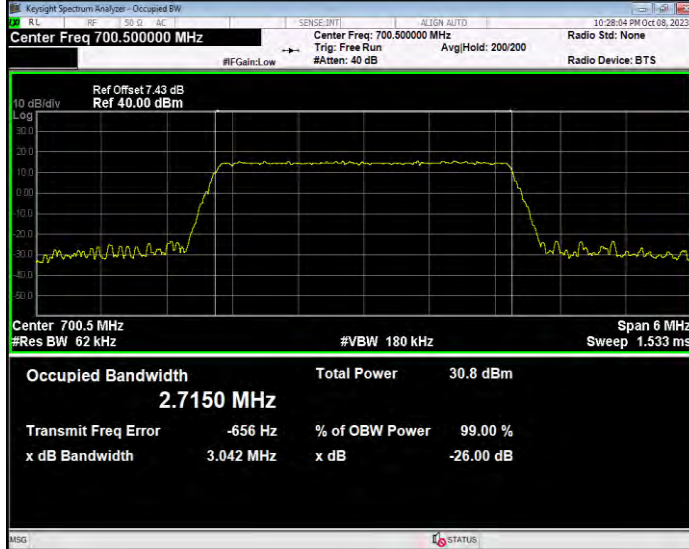

Band12 16QAM BW=3MHz Channel=23025 RB Size=15 Position=#0