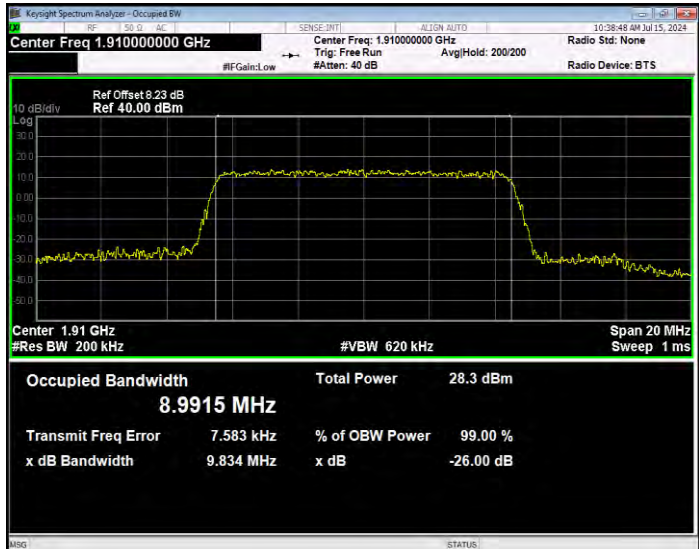

Band25 16QAM BW=10MHz Channel=26640 RB Size=50 Position=#0