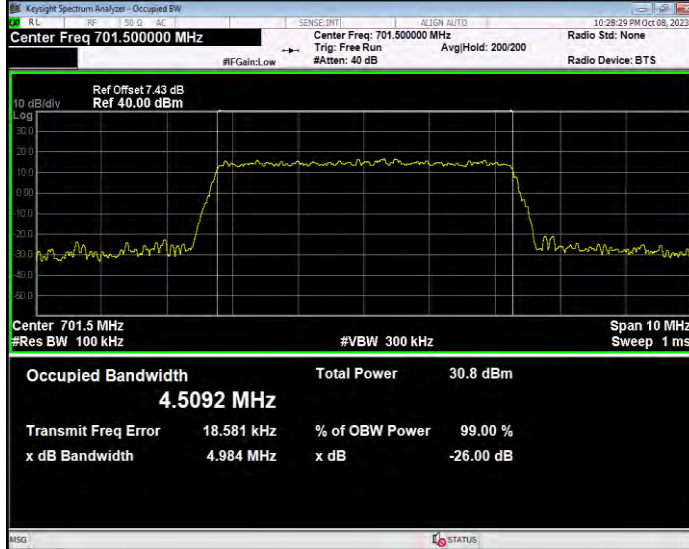

Band12 16QAM BW=5MHz Channel=23035 RB Size=25 Position=#0