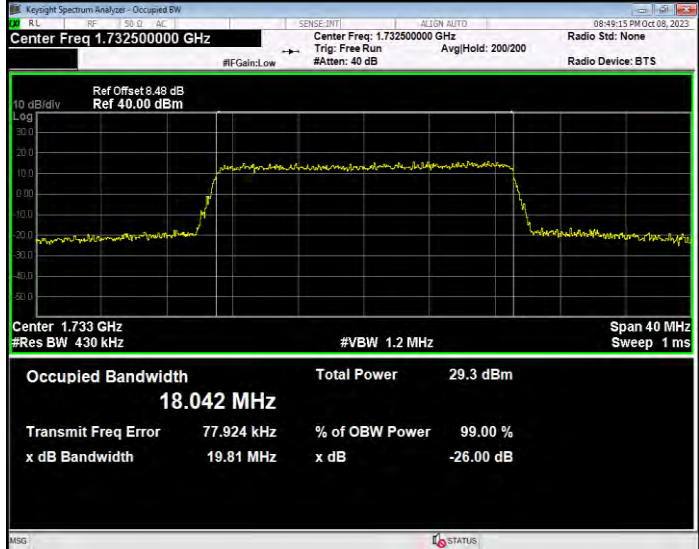

Band4 16QAM BW=20MHz Channel=20175 RB Size=100 Position=#0