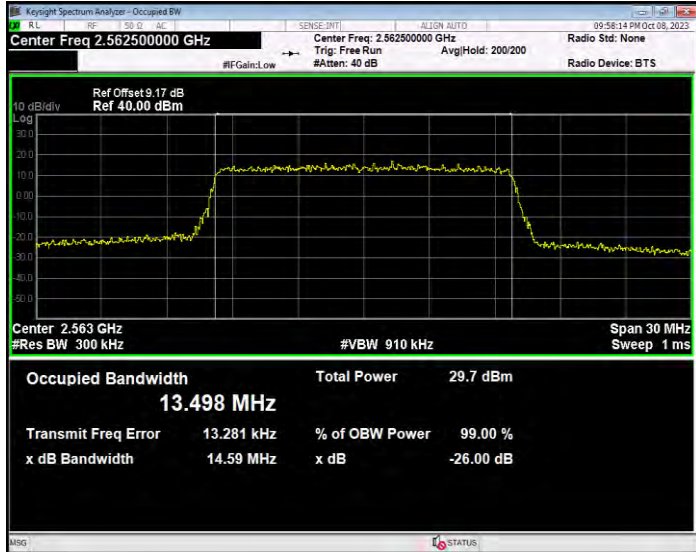

Band7 16QAM BW=15MHz Channel=21375 RB Size=75 Position=#0