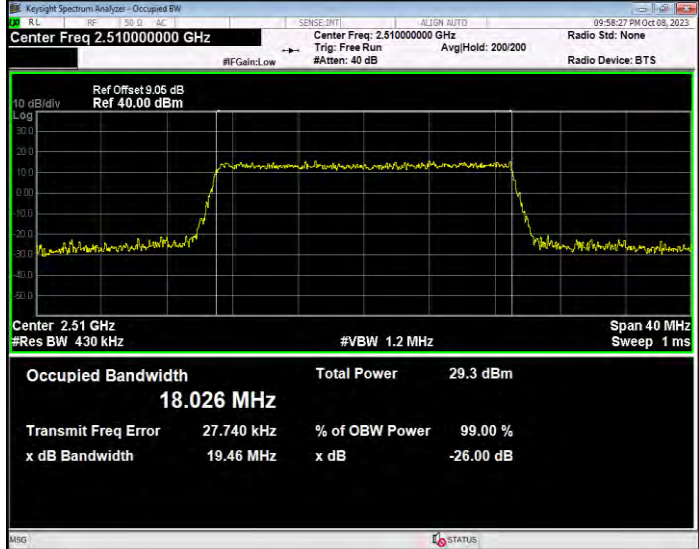

Band7 16QAM BW=20MHz Channel=20850 RB Size=100 Position=#0