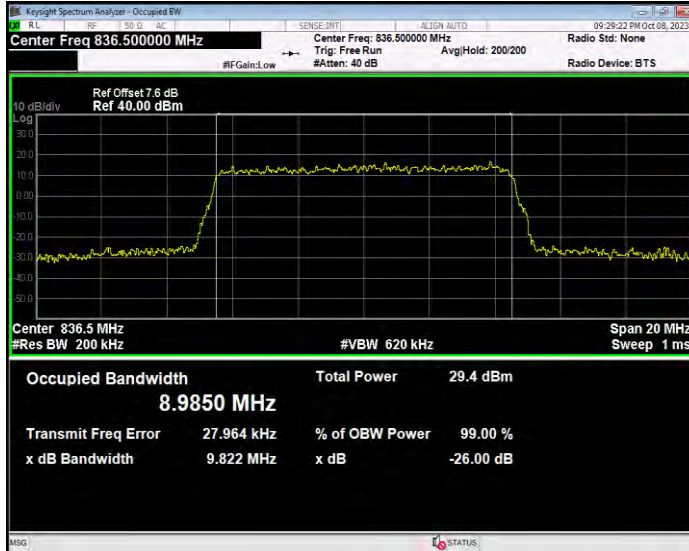

Band5 16QAM BW=10MHz Channel=20525 RB Size=50 Position=#0