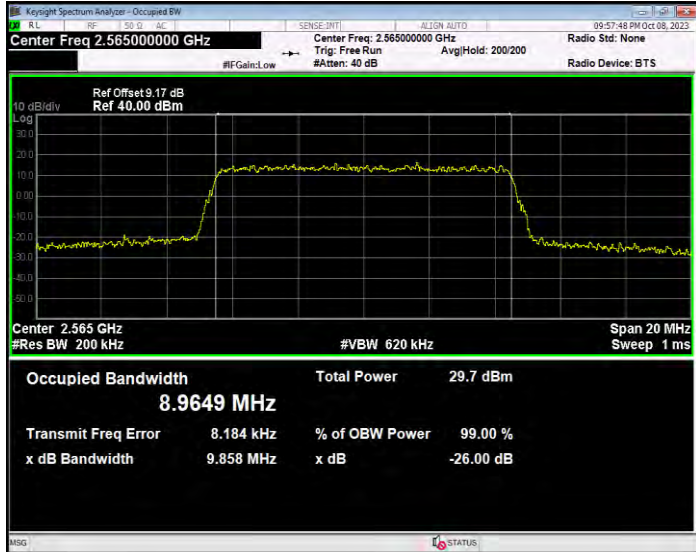

Band7 16QAM BW=10MHz Channel=21400 RB Size=50 Position=#0