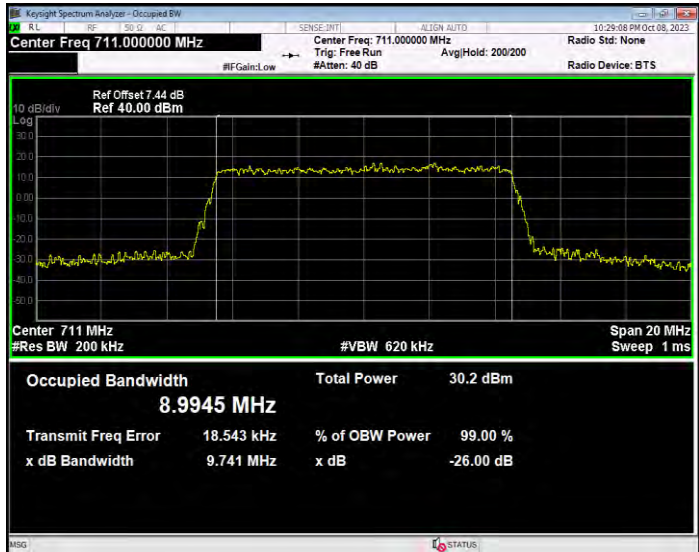

Band12 16QAM BW=10MHz Channel=23130 RB Size=50 Position=#0