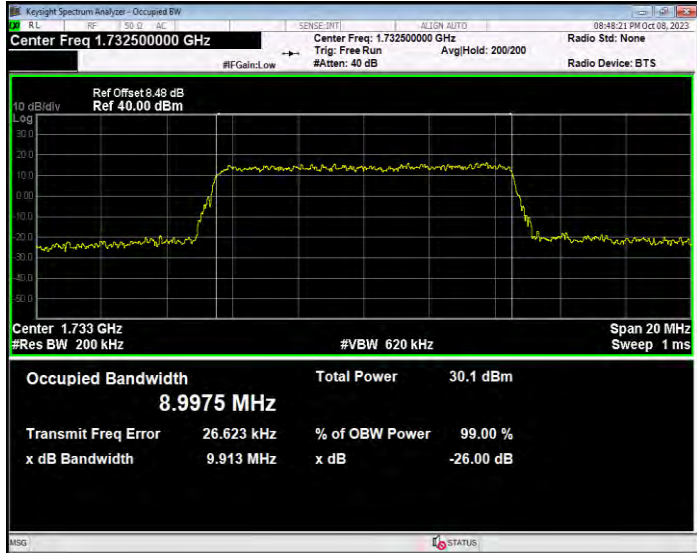

Band4 QPSK BW=10MHz Channel=20175 RB Size=50 Position=#0