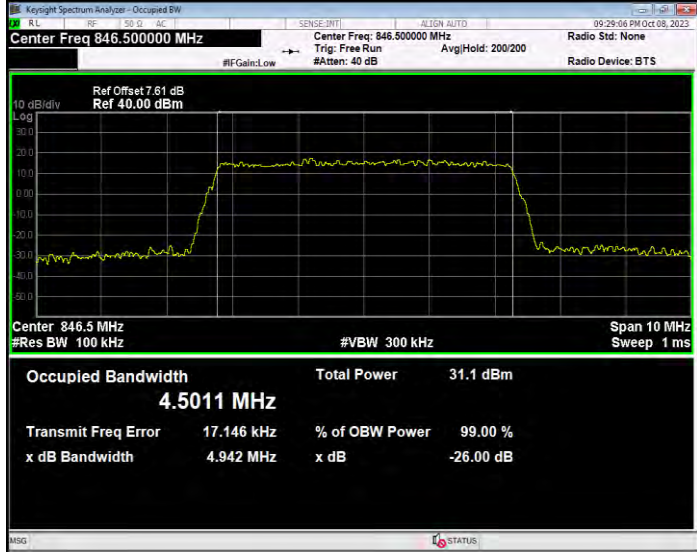

**Band5 16QAM BW=3MHz Channel=20635 RB Size=15 Position=#0**

**Band5 16QAM BW=5MHz Channel=20425 RB Size=25 Position=#0**

**Band5 16QAM BW=5MHz Channel=20525 RB Size=25 Position=#0**

**Band5 16QAM BW=5MHz Channel=20625 RB Size=25 Position=#0**