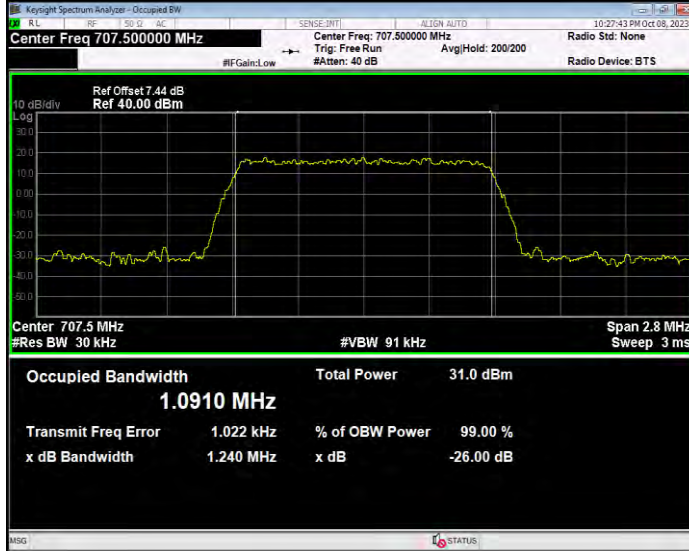

Band12 QPSK BW=1.4MHz Channel=23095 RB Size=6 Position=#0