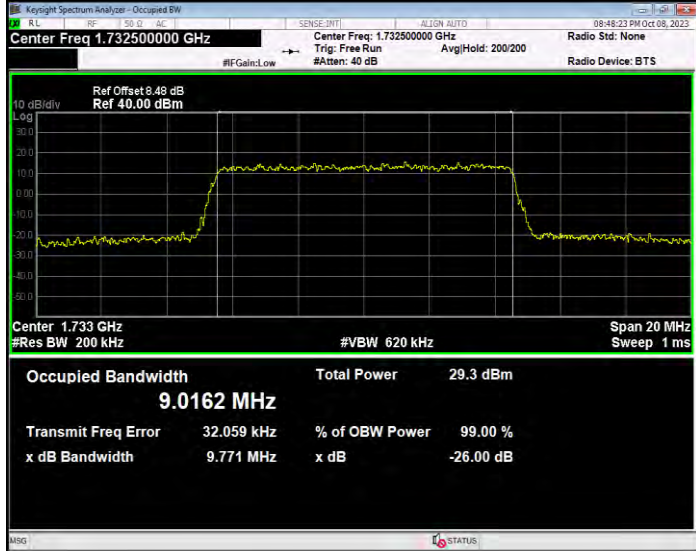

Band4 16QAM BW=10MHz Channel=20175 RB Size=50 Position=#0