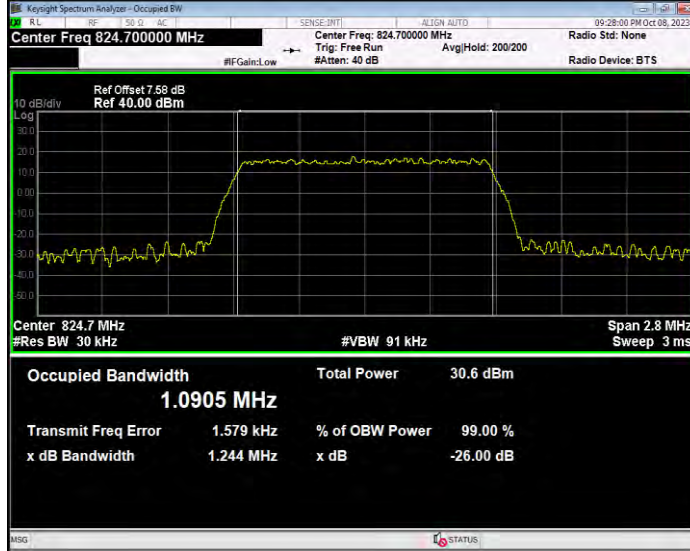

Band5 QPSK BW=1.4MHz Channel=20407 RB Size=6 Position=#0