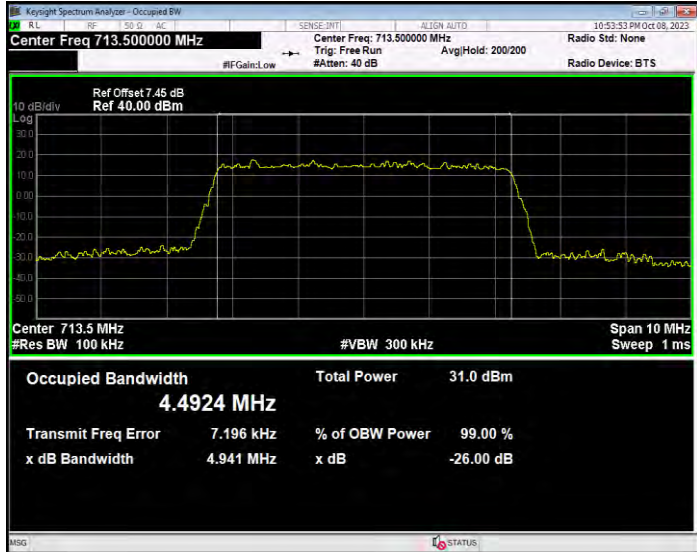

**Band17 QPSK BW=10MHz Channel=23800 RB Size=50 Position=#0**

**Band17 QPSK BW=5MHz Channel=23755 RB Size=25 Position=#0**

**Band17 QPSK BW=5MHz Channel=23790 RB Size=25 Position=#0**

**Band17 QPSK BW=5MHz Channel=23825 RB Size=25 Position=#0**