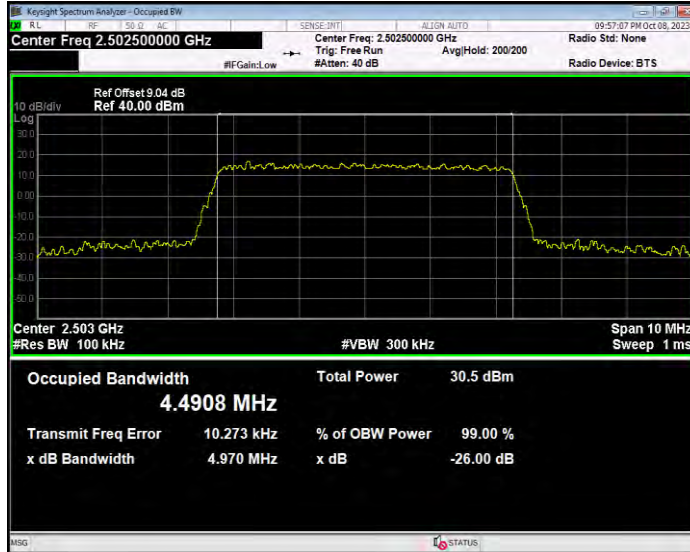

Band7 QPSK BW=5MHz Channel=20775 RB Size=25 Position=#0