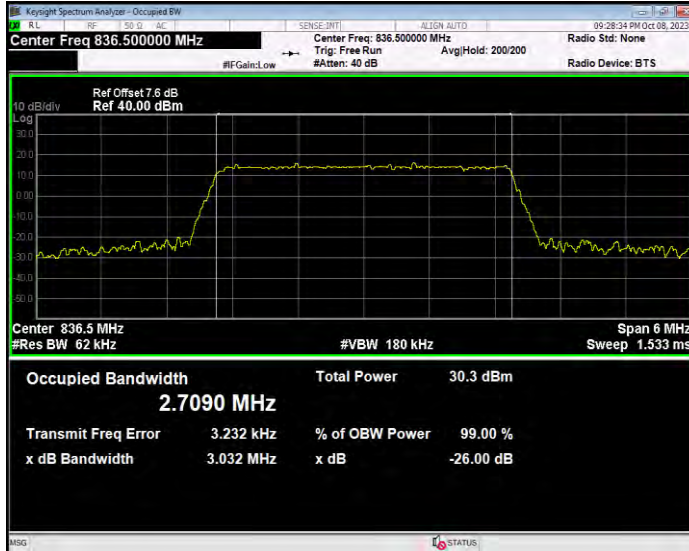

**Band5 16QAM BW=10MHz Channel=20525 RB Size=50 Position=#0**

**Band5 16QAM BW=10MHz Channel=20600 RB Size=50 Position=#0**

**Band5 16QAM BW=3MHz Channel=20415 RB Size=15 Position=#0**

**Band5 16QAM BW=3MHz Channel=20525 RB Size=15 Position=#0**