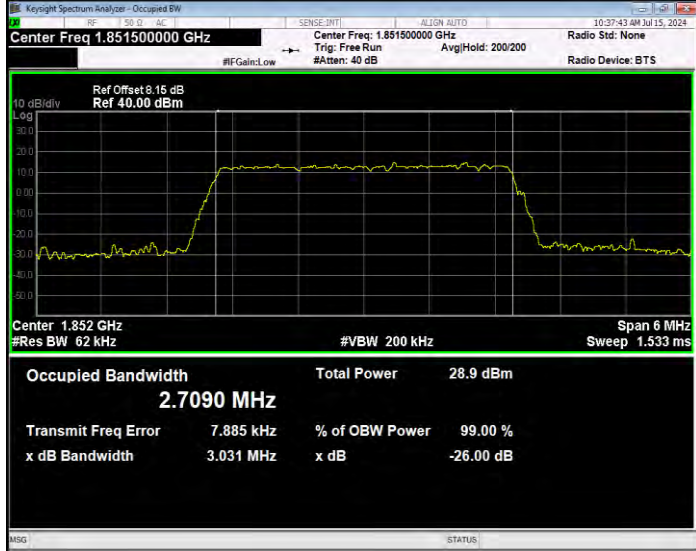

Band25 16QAM BW=3MHz Channel=26055 RB Size=15 Position=#0