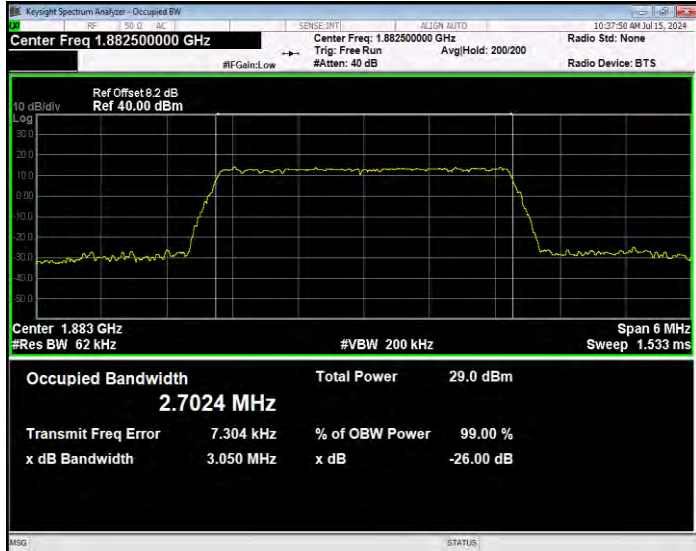

Band25 16QAM BW=3MHz Channel=26365 RB Size=15 Position=#0