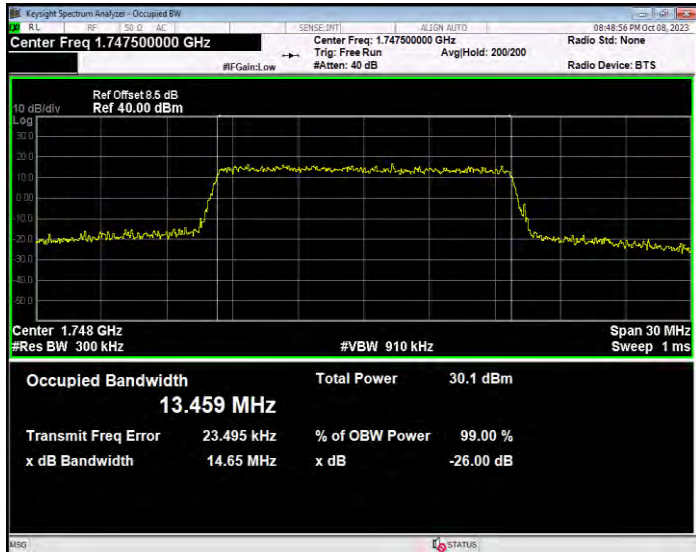

Band4 16QAM BW=15MHz Channel=20325 RB Size=75 Position=#0