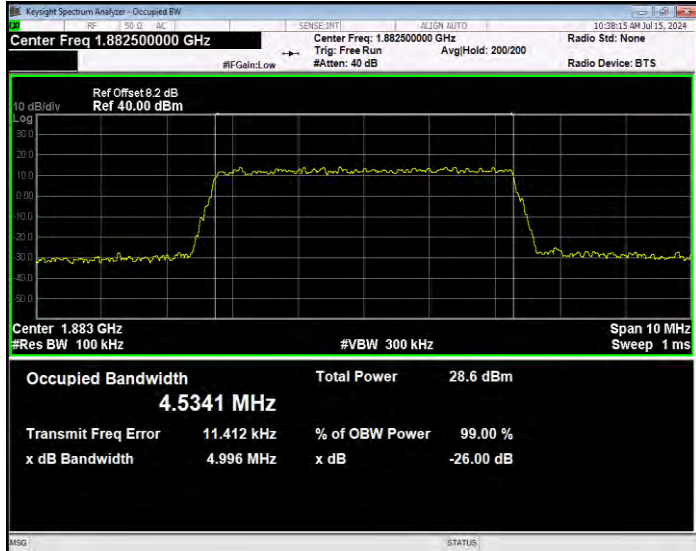

Band25 16QAM BW=5MHz Channel=26365 RB Size=25 Position=#0