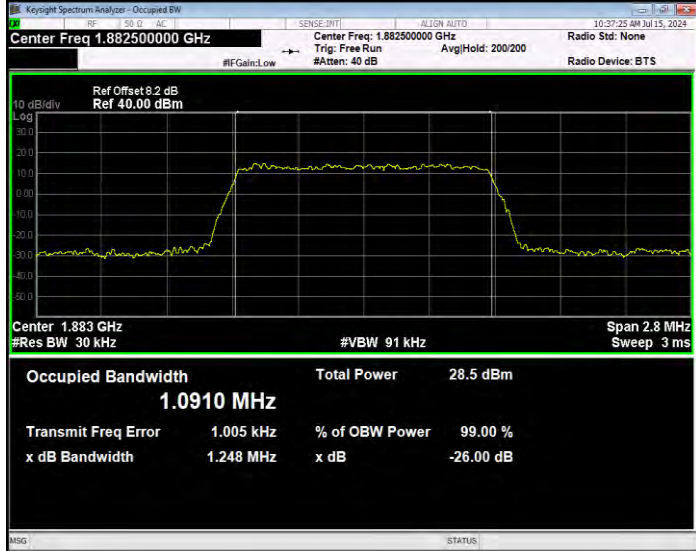

Band25 16QAM BW=1.4MHz Channel=26365 RB Size=6 Position=#0