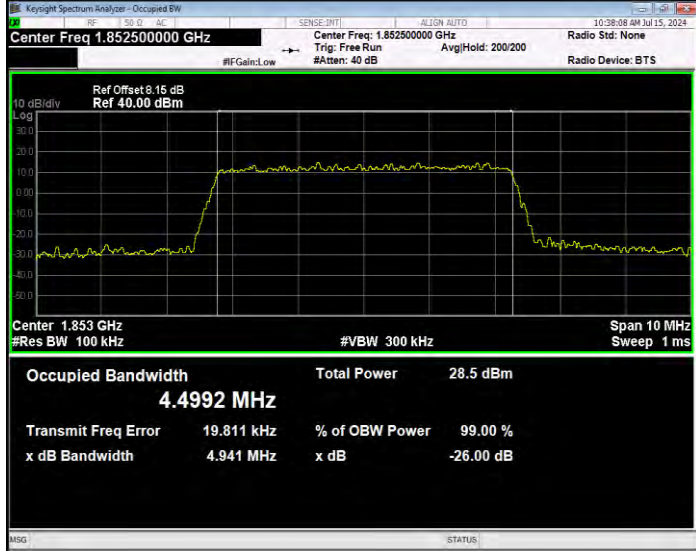

**Band25 16QAM BW=3MHz Channel=26055 RB Size=15 Position=#0**

**Band25 16QAM BW=3MHz Channel=26365 RB Size=15 Position=#0**

**Band25 16QAM BW=3MHz Channel=26675 RB Size=15 Position=#0**

**Band25 16QAM BW=5MHz Channel=26065 RB Size=25 Position=#0**