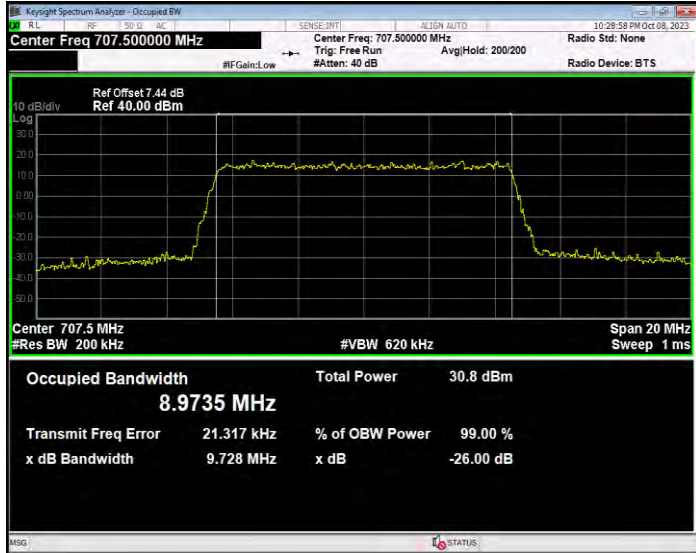

Band12 QPSK BW=10MHz Channel=23095 RB Size=50 Position=#0