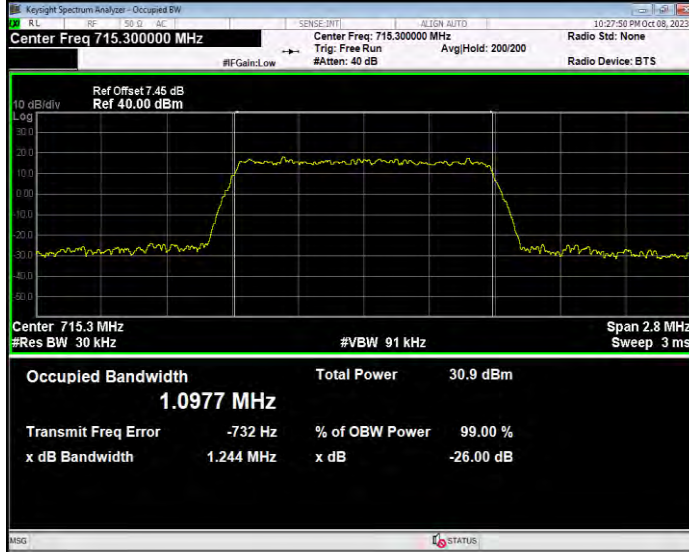

Band12 QPSK BW=1.4MHz Channel=23173 RB Size=6 Position=#0