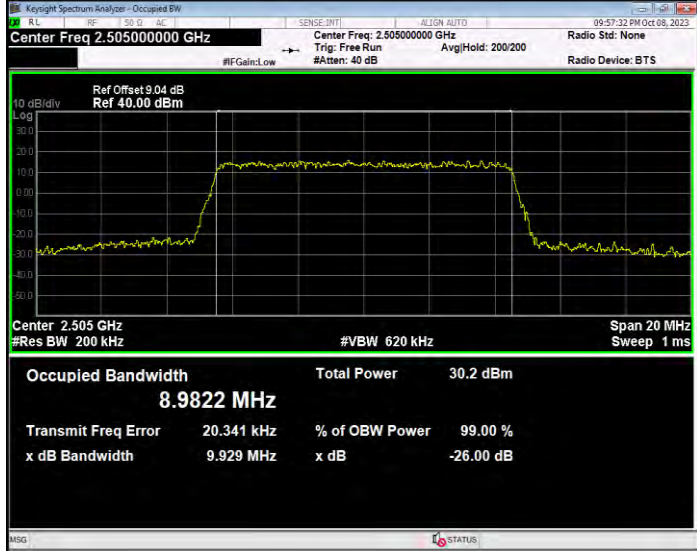

Band7 QPSK BW=10MHz Channel=20800 RB Size=50 Position=#0