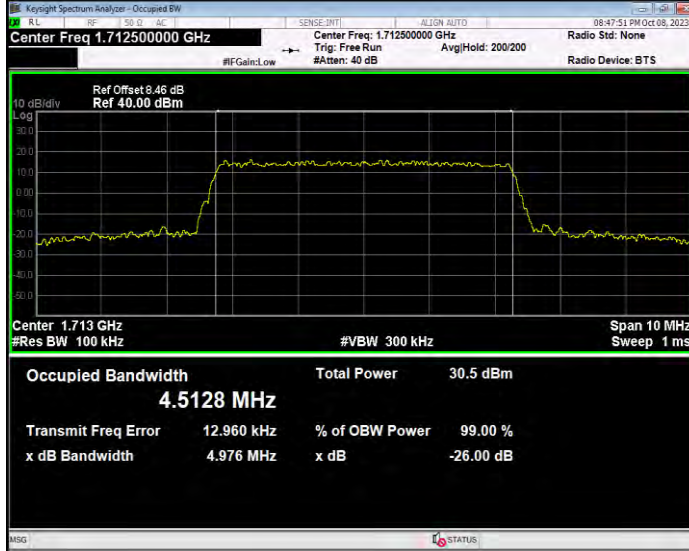

**Band4 16QAM BW=3MHz Channel=19965 RB Size=15 Position=#0**

**Band4 16QAM BW=3MHz Channel=20175 RB Size=15 Position=#0**

**Band4 16QAM BW=3MHz Channel=20385 RB Size=15 Position=#0**

**Band4 16QAM BW=5MHz Channel=19975 RB Size=25 Position=#0**