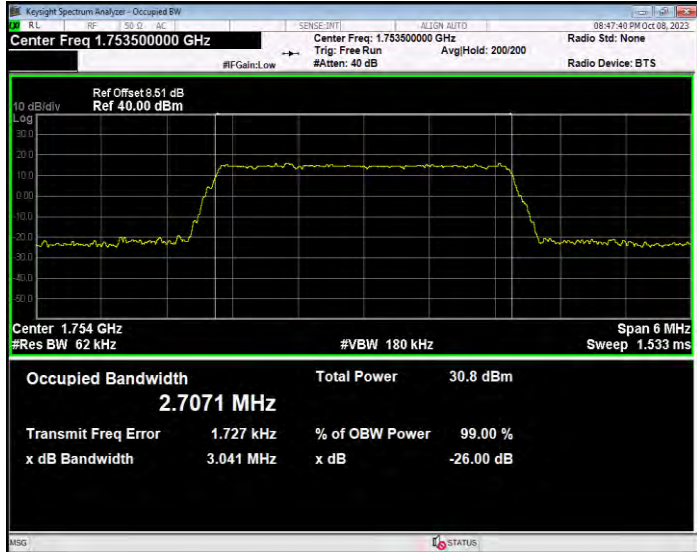

Band4 16QAM BW=3MHz Channel=20385 RB Size=15 Position=#0