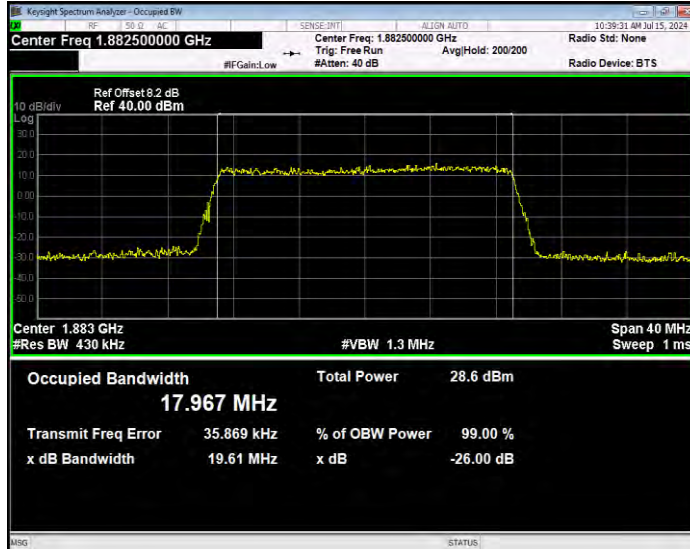

Band25 16QAM BW=20MHz Channel=26365 RB Size=100 Position=#0