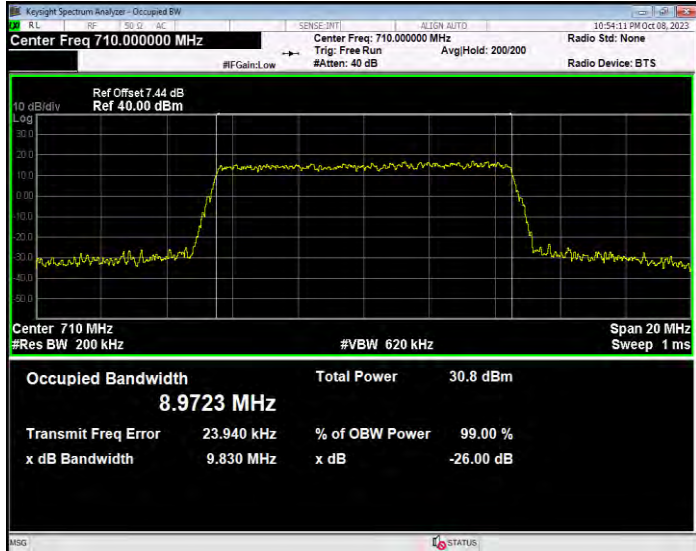

**Band17 16QAM BW=5MHz Channel=23790 RB Size=25 Position=#0**

**Band17 16QAM BW=5MHz Channel=23825 RB Size=25 Position=#0**

**Band17 QPSK BW=10MHz Channel=23780 RB Size=50 Position=#0**

**Band17 QPSK BW=10MHz Channel=23790 RB Size=50 Position=#0**