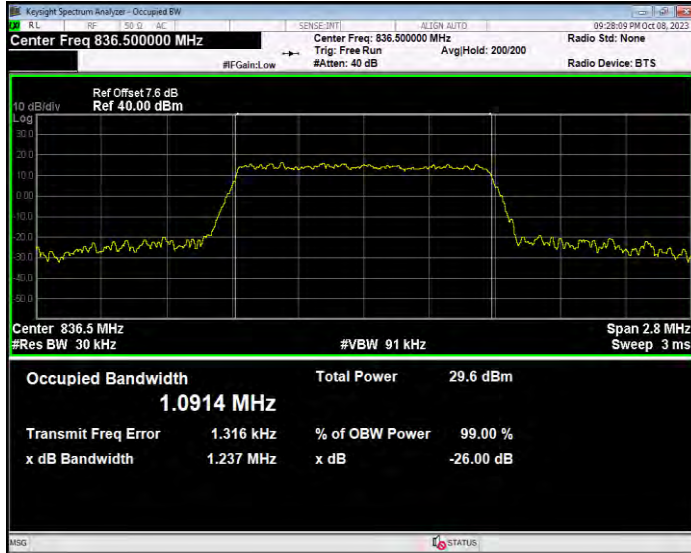

Band5 16QAM BW=1.4MHz Channel=20525 RB Size=6 Position=#0