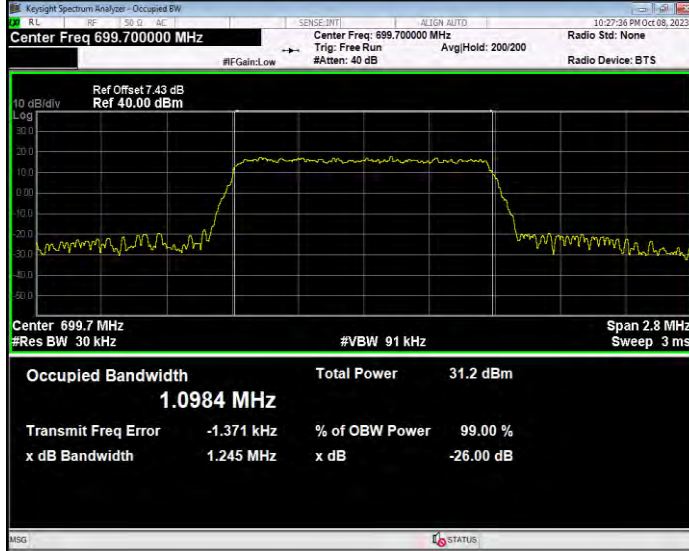

Band12 QPSK BW=1.4MHz Channel=23017 RB Size=6 Position=#0