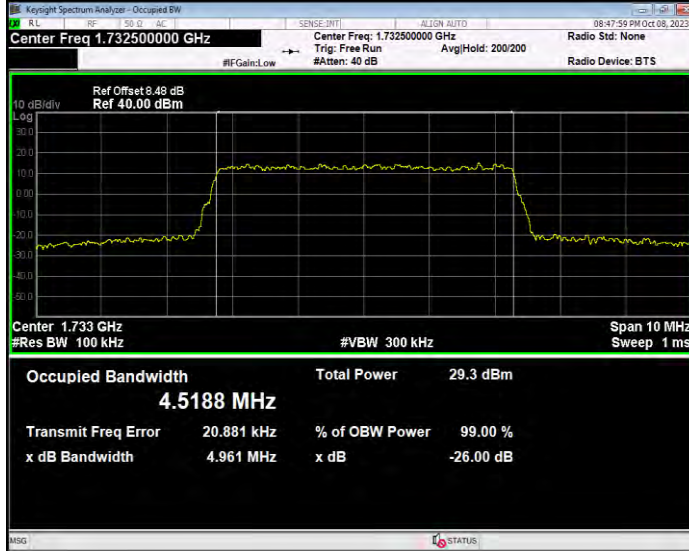

Band4 16QAM BW=5MHz Channel=20175 RB Size=25 Position=#0