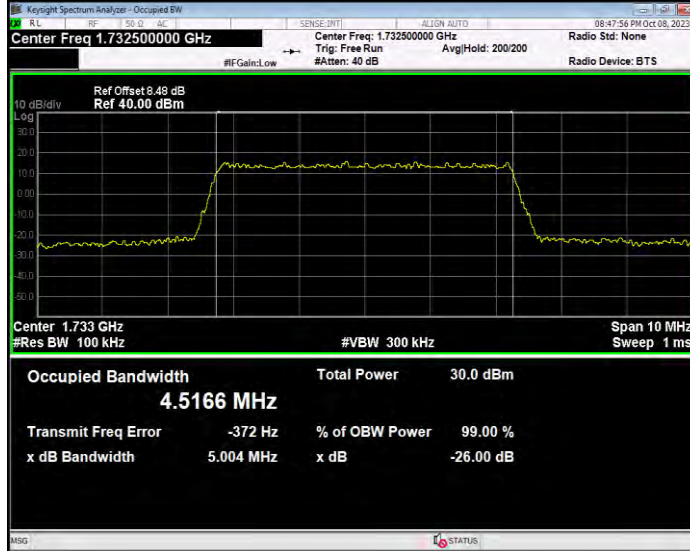

Band4 QPSK BW=5MHz Channel=20175 RB Size=25 Position=#0