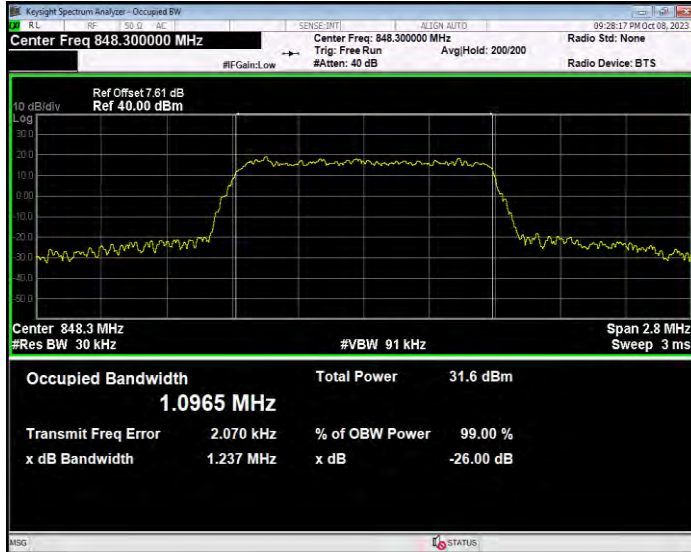

Band5 16QAM BW=1.4MHz Channel=20643 RB Size=6 Position=#0