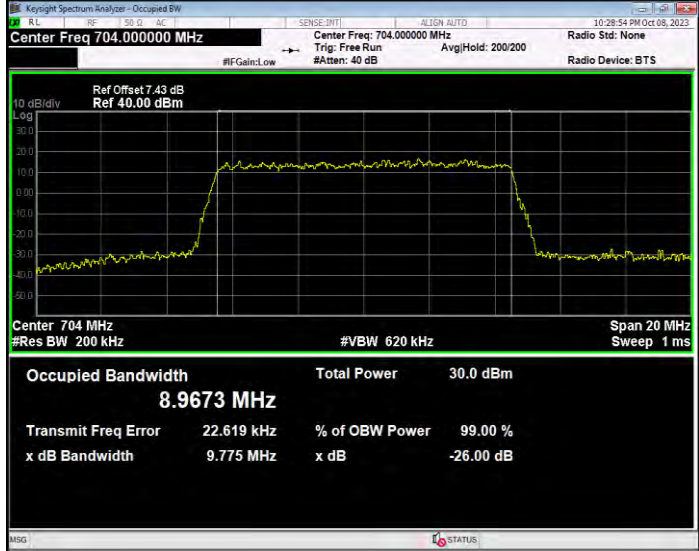

**Band12 16QAM BW=1.4MHz Channel=23017 RB Size=6 Position=#0**

**Band12 16QAM BW=1.4MHz Channel=23095 RB Size=6 Position=#0**

**Band12 16QAM BW=1.4MHz Channel=23173 RB Size=6 Position=#0**

**Band12 16QAM BW=10MHz Channel=23060 RB Size=50 Position=#0**