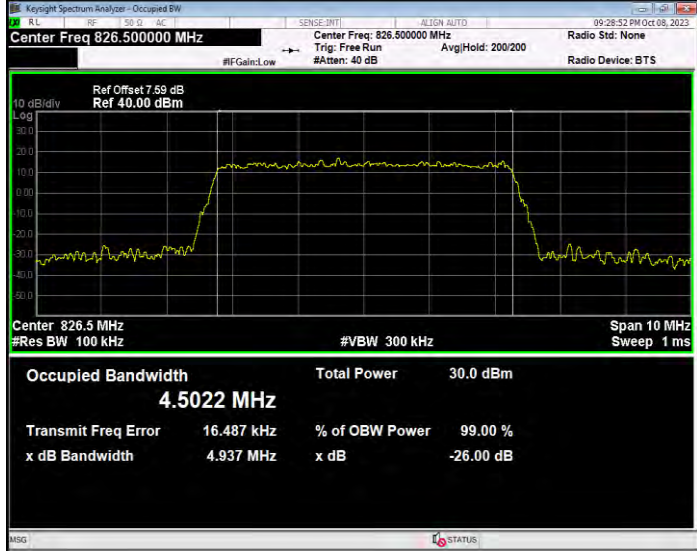

Band5 16QAM BW=5MHz Channel=20425 RB Size=25 Position=#0