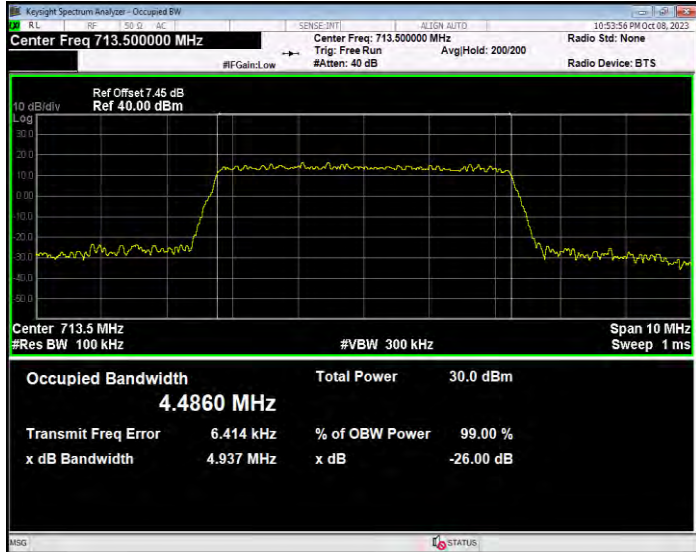

Band17 16QAM BW=5MHz Channel=23825 RB Size=25 Position=#0