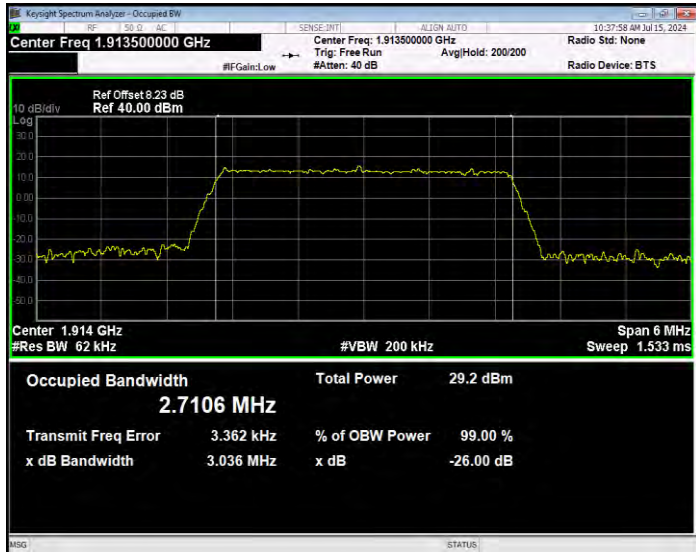

Band25 16QAM BW=3MHz Channel=26675 RB Size=15 Position=#0