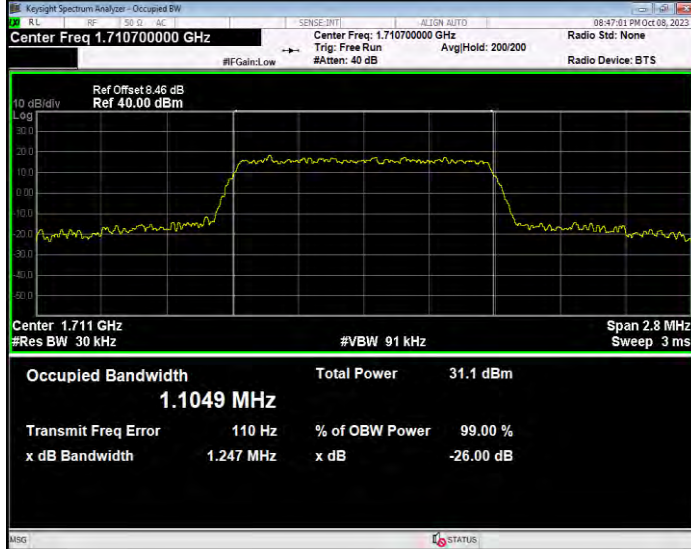

Band4 16QAM BW=1.4MHz Channel=19957 RB Size=6 Position=#0