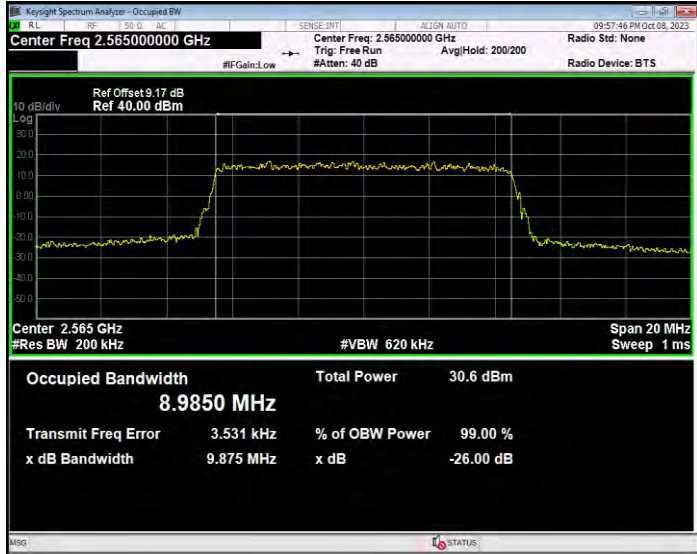

Band7 QPSK BW=10MHz Channel=21400 RB Size=50 Position=#0