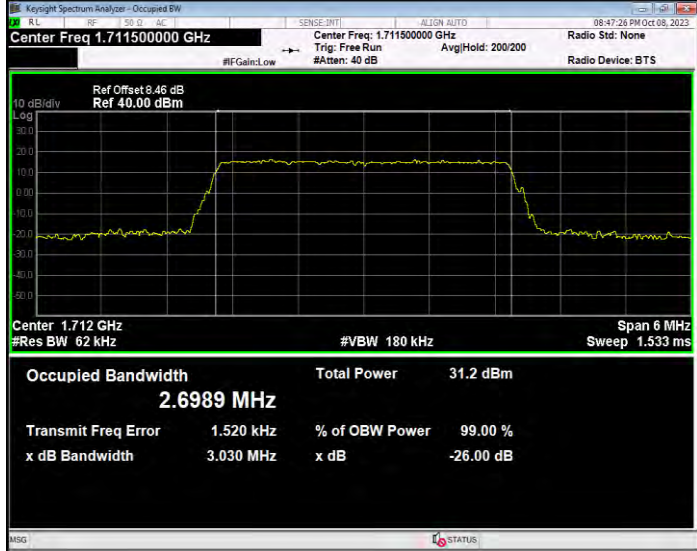

Band4 16QAM BW=3MHz Channel=19965 RB Size=15 Position=#0