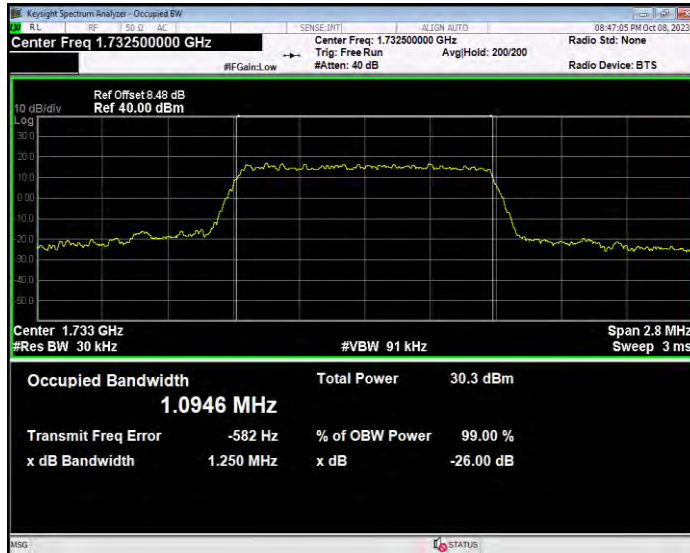

**Band4 16QAM BW=5MHz Channel=20175 RB Size=25 Position=#0**

**Band4 16QAM BW=5MHz Channel=20375 RB Size=25 Position=#0**

**Band4 QPSK BW=1.4MHz Channel=19957 RB Size=6 Position=#0**

**Band4 QPSK BW=1.4MHz Channel=20175 RB Size=6 Position=#0**