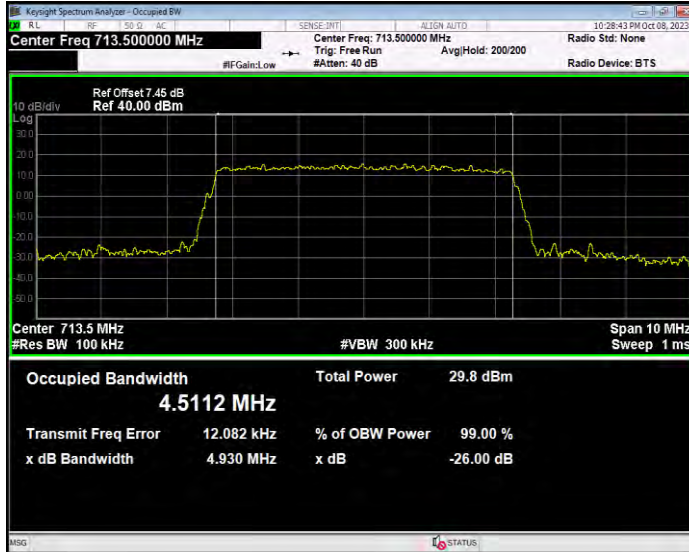

**Band12 16QAM BW=3MHz Channel=23165 RB Size=15 Position=#0**

**Band12 16QAM BW=5MHz Channel=23035 RB Size=25 Position=#0**

**Band12 16QAM BW=5MHz Channel=23095 RB Size=25 Position=#0**

**Band12 16QAM BW=5MHz Channel=23155 RB Size=25 Position=#0**