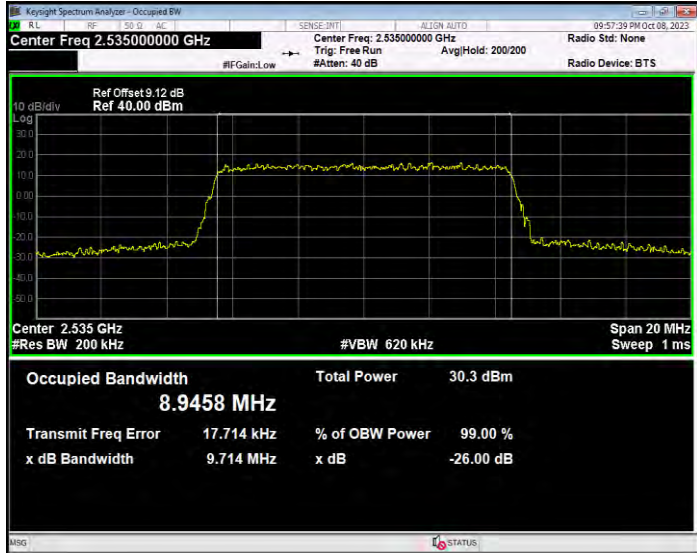

Band7 QPSK BW=10MHz Channel=21100 RB Size=50 Position=#0