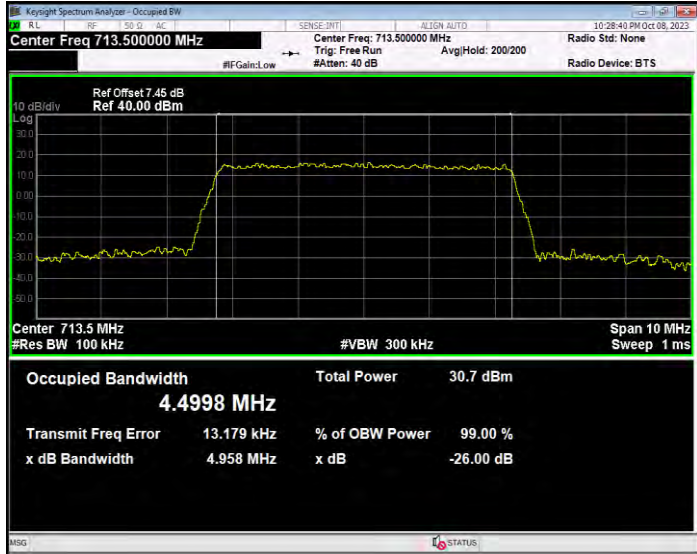

**Band12 QPSK BW=3MHz Channel=23165 RB Size=15 Position=#0**

**Band12 QPSK BW=5MHz Channel=23035 RB Size=25 Position=#0**

**Band12 QPSK BW=5MHz Channel=23095 RB Size=25 Position=#0**

**Band12 QPSK BW=5MHz Channel=23155 RB Size=25 Position=#0**