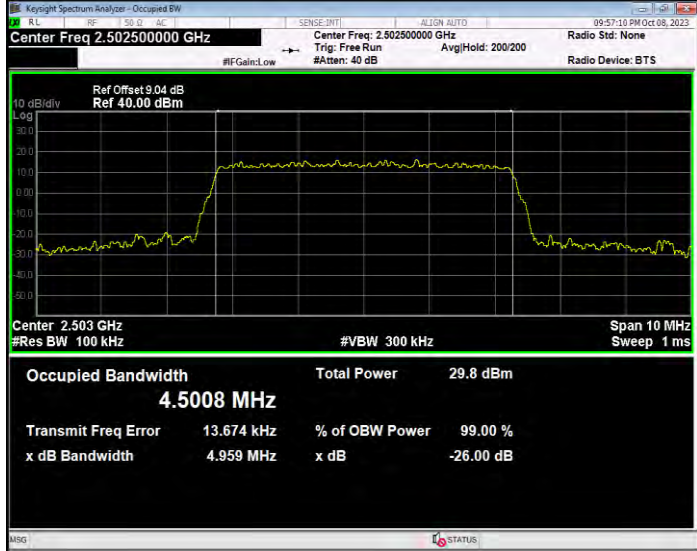

Band7 16QAM BW=5MHz Channel=20775 RB Size=25 Position=#0