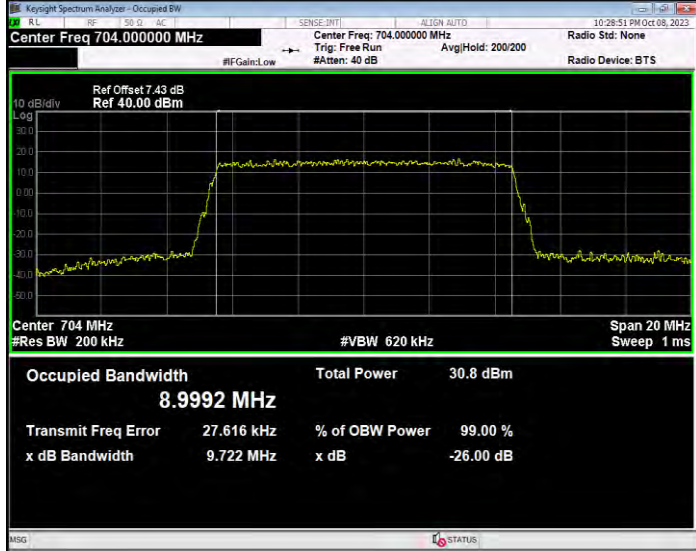

**Band12 QPSK BW=1.4MHz Channel=23017 RB Size=6 Position=#0**

**Band12 QPSK BW=1.4MHz Channel=23095 RB Size=6 Position=#0**

**Band12 QPSK BW=1.4MHz Channel=23173 RB Size=6 Position=#0**

**Band12 QPSK BW=10MHz Channel=23060 RB Size=50 Position=#0**