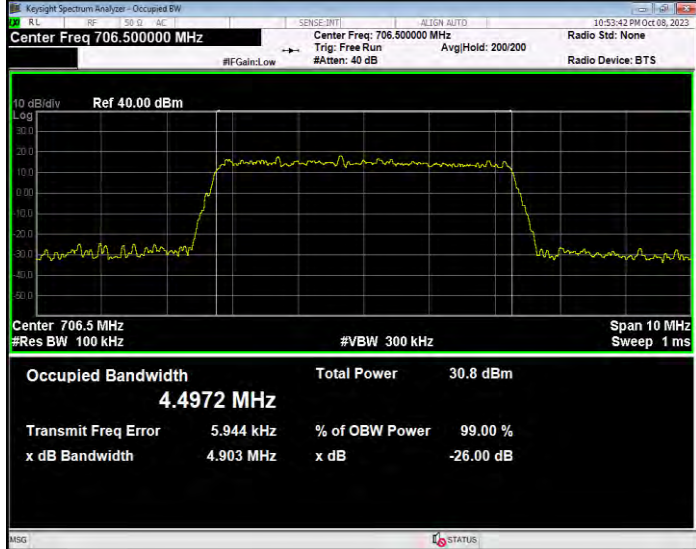

**Band17 16QAM BW=10MHz Channel=23780 RB Size=50 Position=#0**

**Band17 16QAM BW=10MHz Channel=23790 RB Size=50 Position=#0**

**Band17 16QAM BW=10MHz Channel=23800 RB Size=50 Position=#0**

**Band17 16QAM BW=5MHz Channel=23755 RB Size=25 Position=#0**