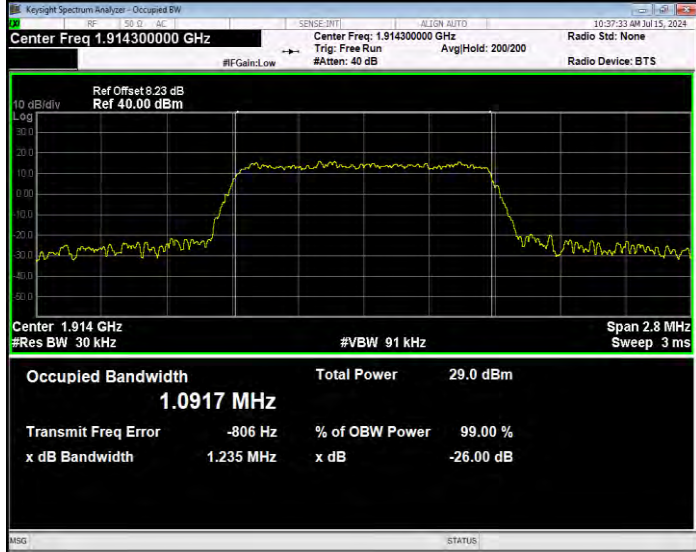

Band25 16QAM BW=1.4MHz Channel=26683 RB Size=6 Position=#0