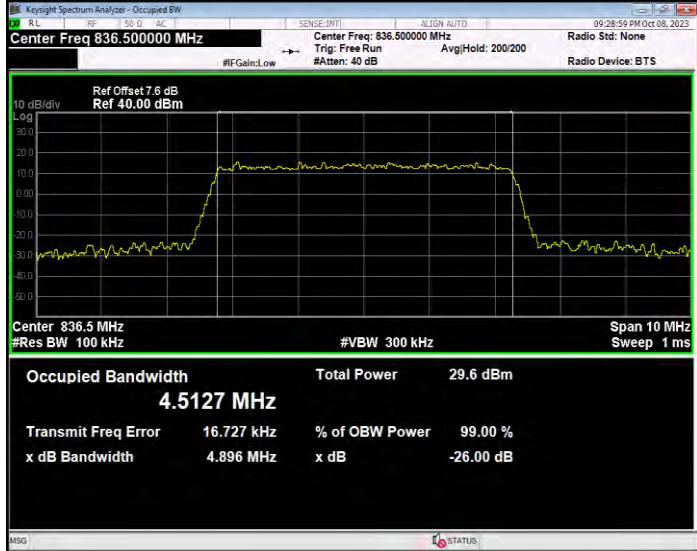

Band5 16QAM BW=5MHz Channel=20525 RB Size=25 Position=#0