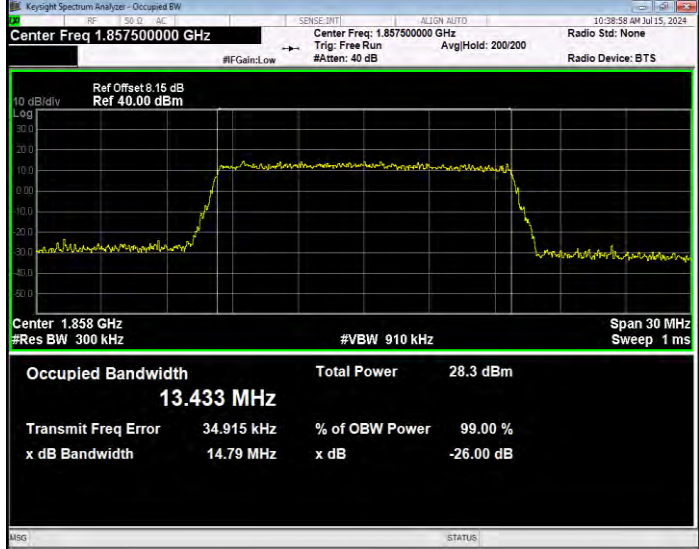

Band25 16QAM BW=15MHz Channel=26115 RB Size=75 Position=#0