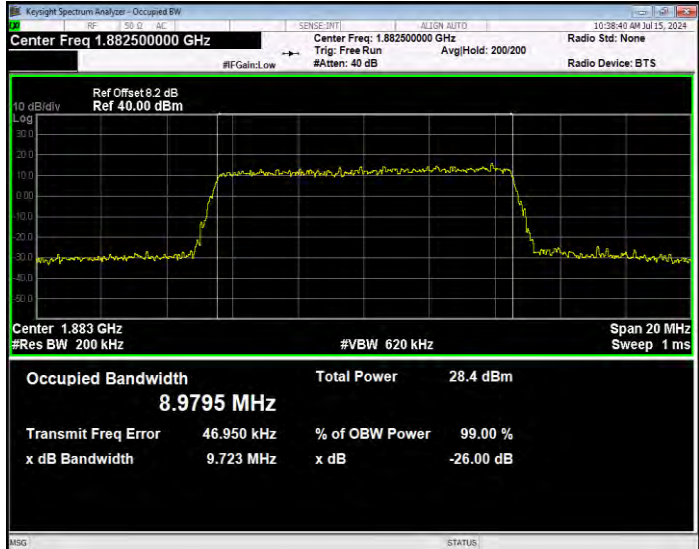

Band25 16QAM BW=10MHz Channel=26365 RB Size=50 Position=#0