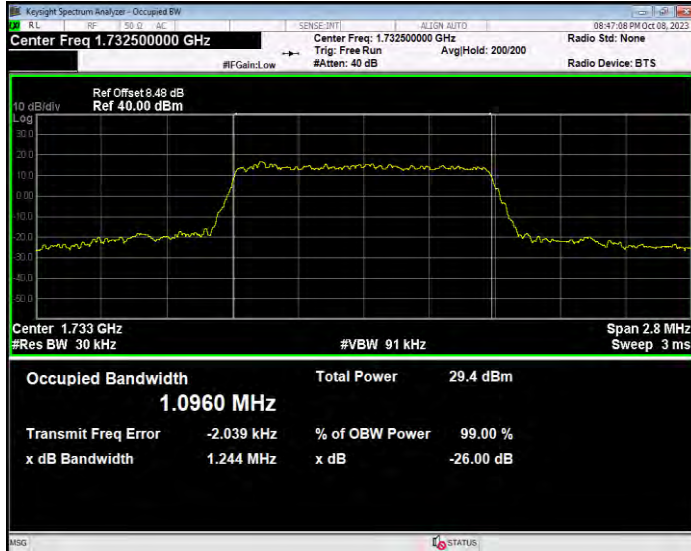

Band4 16QAM BW=1.4MHz Channel=20175 RB Size=6 Position=#0