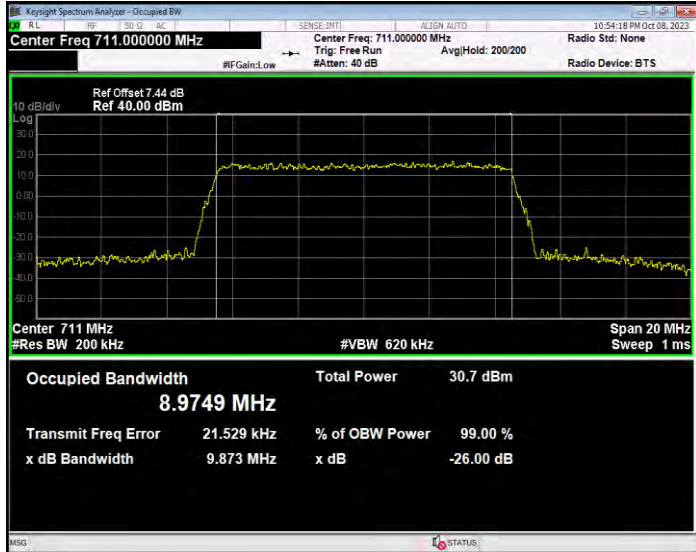

Band17 QPSK BW=10MHz Channel=23800 RB Size=50 Position=#0