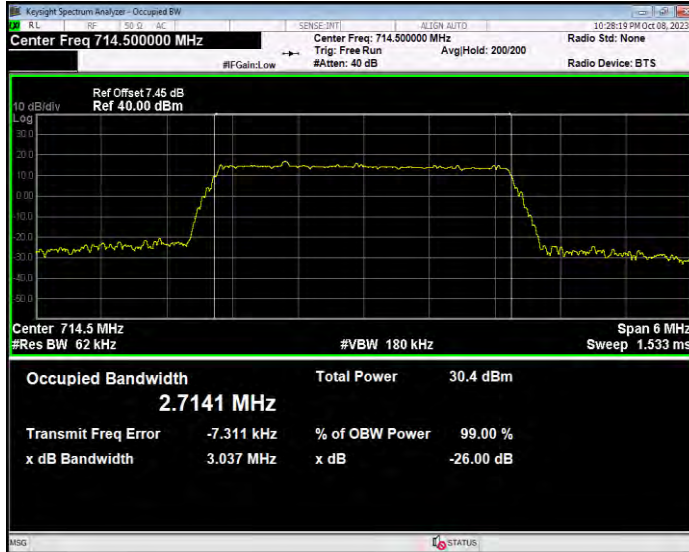

Band12 16QAM BW=3MHz Channel=23165 RB Size=15 Position=#0