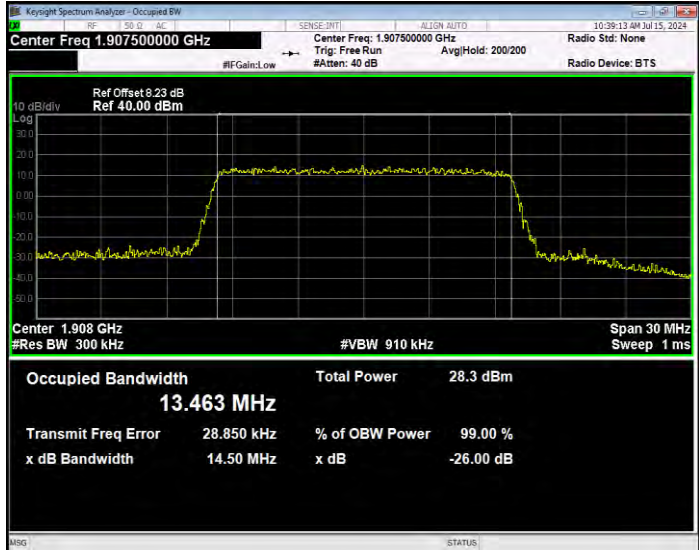

Band25 16QAM BW=15MHz Channel=26615 RB Size=75 Position=#0