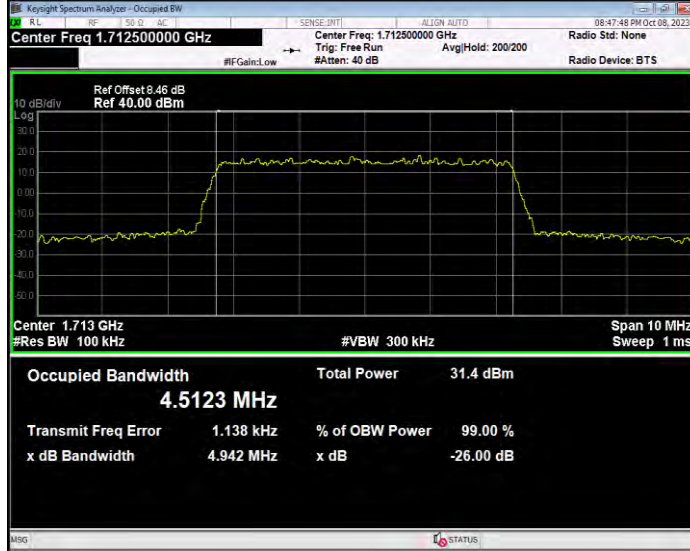

Band4 QPSK BW=5MHz Channel=19975 RB Size=25 Position=#0