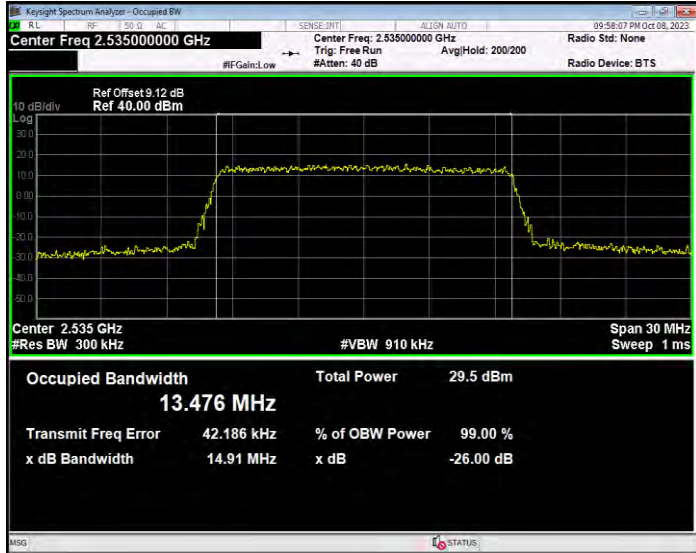

Band7 16QAM BW=15MHz Channel=21100 RB Size=75 Position=#0