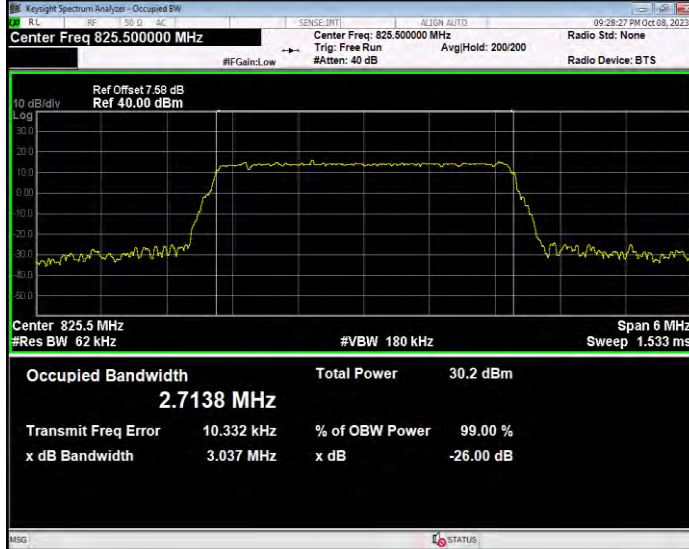

Band5 16QAM BW=3MHz Channel=20415 RB Size=15 Position=#0