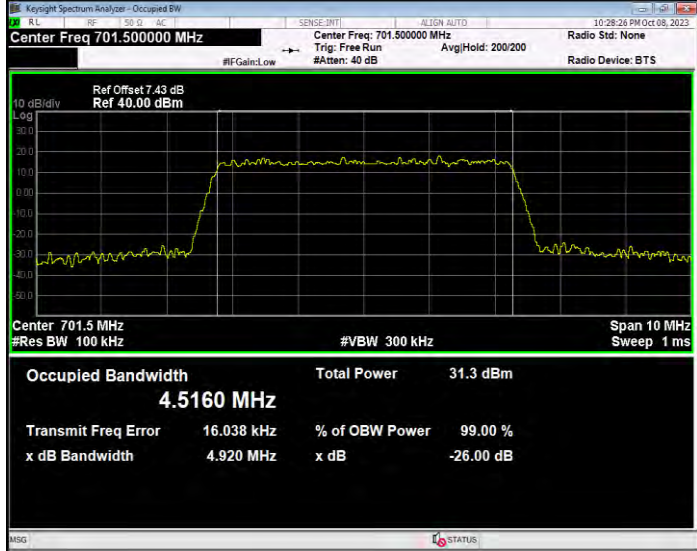

Band12 QPSK BW=5MHz Channel=23035 RB Size=25 Position=#0