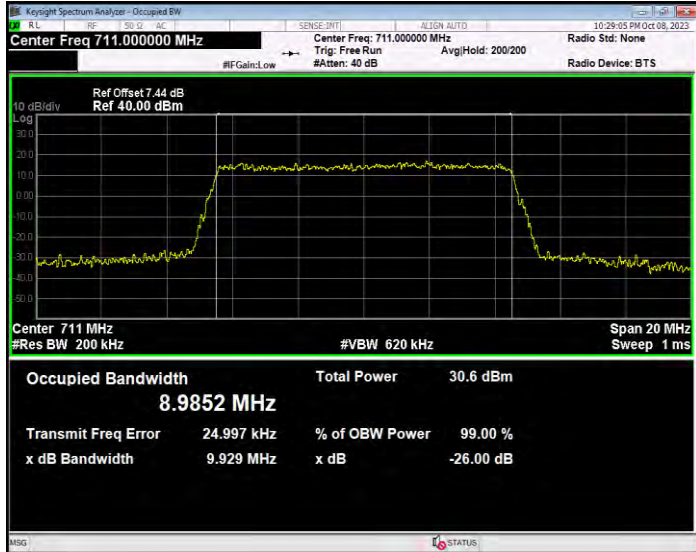

Band12 QPSK BW=10MHz Channel=23130 RB Size=50 Position=#0