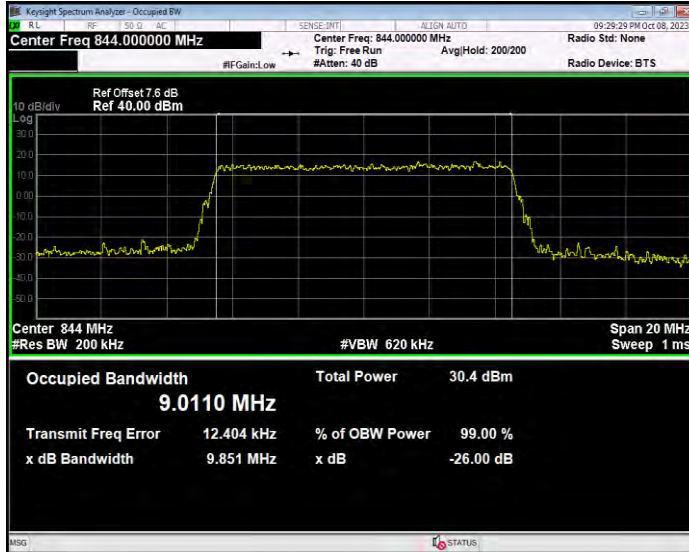

Band5 16QAM BW=10MHz Channel=20600 RB Size=50 Position=#0