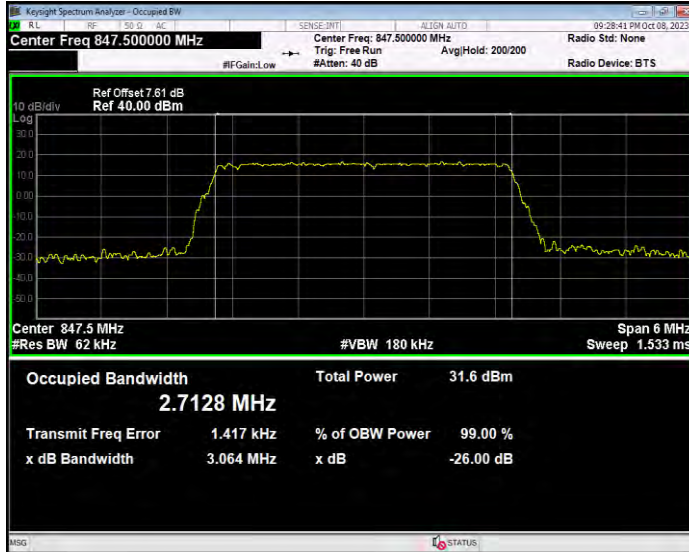

Band5 16QAM BW=3MHz Channel=20635 RB Size=15 Position=#0