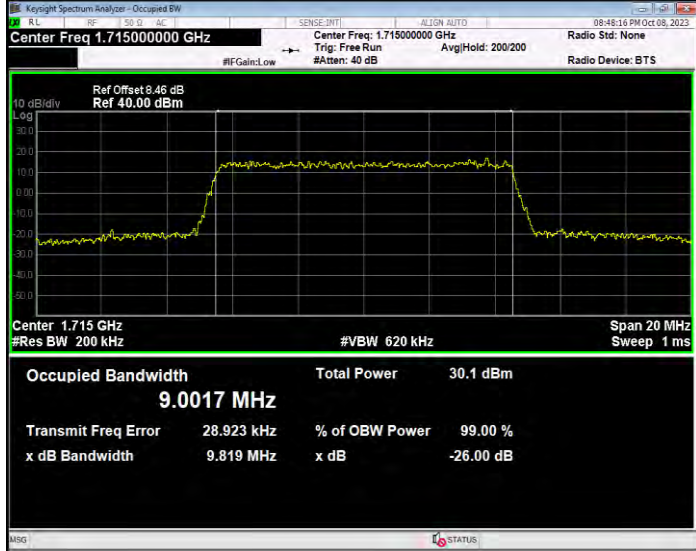

**Band4 16QAM BW=1.4MHz Channel=19957 RB Size=6 Position=#0**

**Band4 16QAM BW=1.4MHz Channel=20175 RB Size=6 Position=#0**

**Band4 16QAM BW=1.4MHz Channel=20393 RB Size=6 Position=#0**

**Band4 16QAM BW=10MHz Channel=20000 RB Size=50 Position=#0**