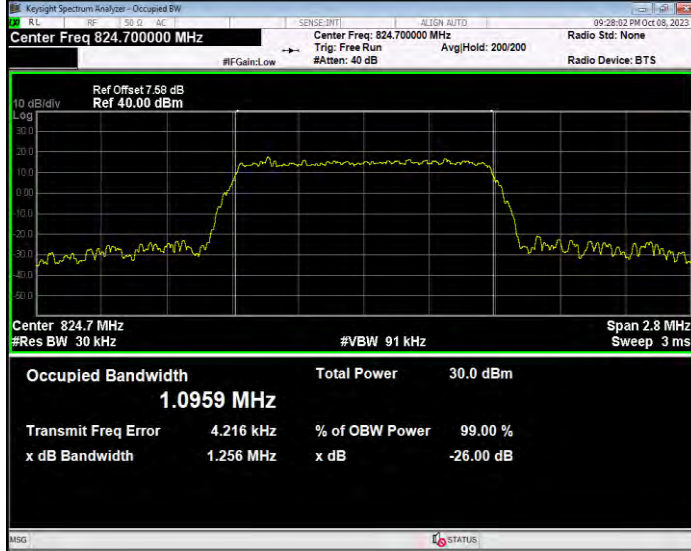

Band5 16QAM BW=1.4MHz Channel=20407 RB Size=6 Position=#0