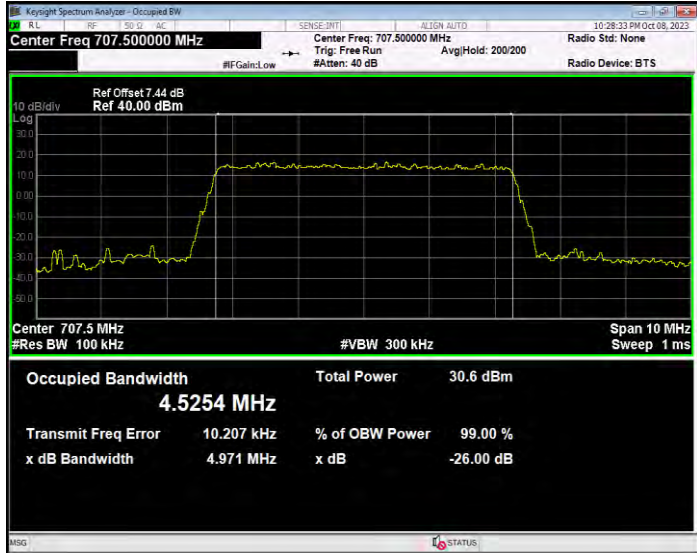

Band12 QPSK BW=5MHz Channel=23095 RB Size=25 Position=#0