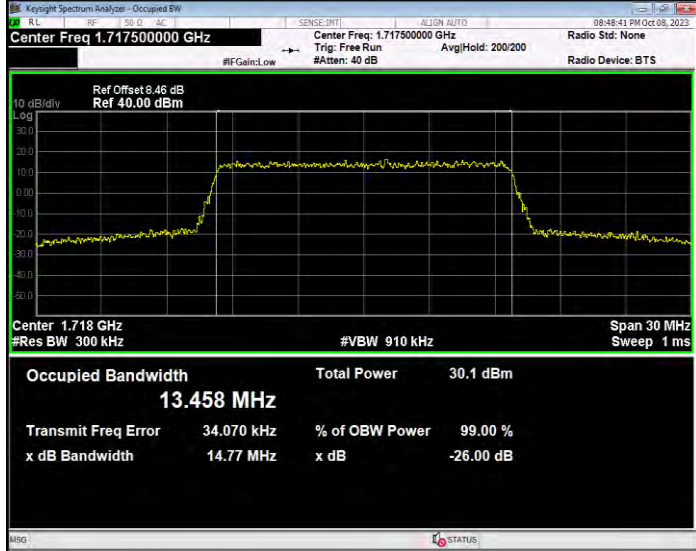

Band4 16QAM BW=15MHz Channel=20025 RB Size=75 Position=#0