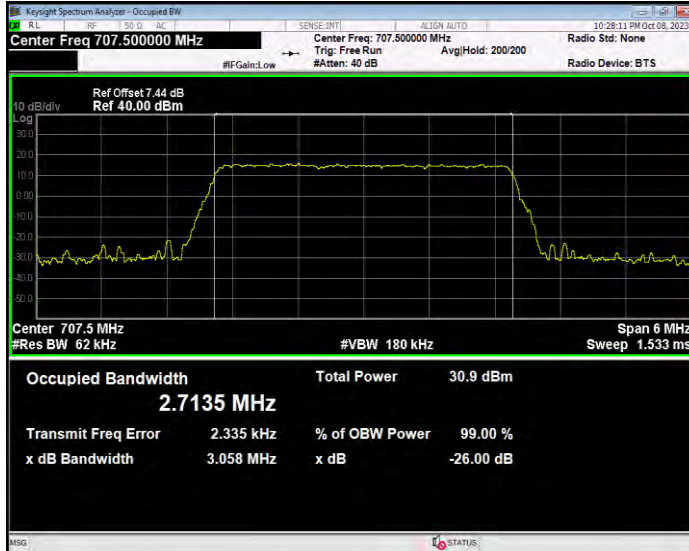

**Band12 16QAM BW=10MHz Channel=23095 RB Size=50 Position=#0**

**Band12 16QAM BW=10MHz Channel=23130 RB Size=50 Position=#0**

**Band12 16QAM BW=3MHz Channel=23025 RB Size=15 Position=#0**

**Band12 16QAM BW=3MHz Channel=23095 RB Size=15 Position=#0**