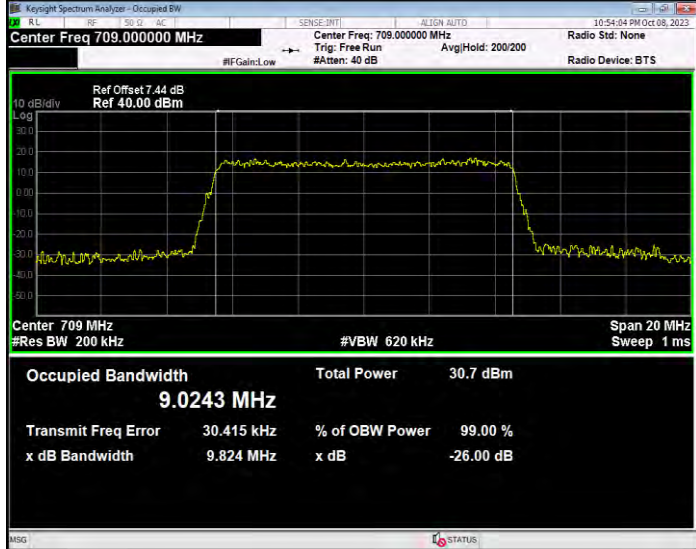

Band17 QPSK BW=10MHz Channel=23780 RB Size=50 Position=#0