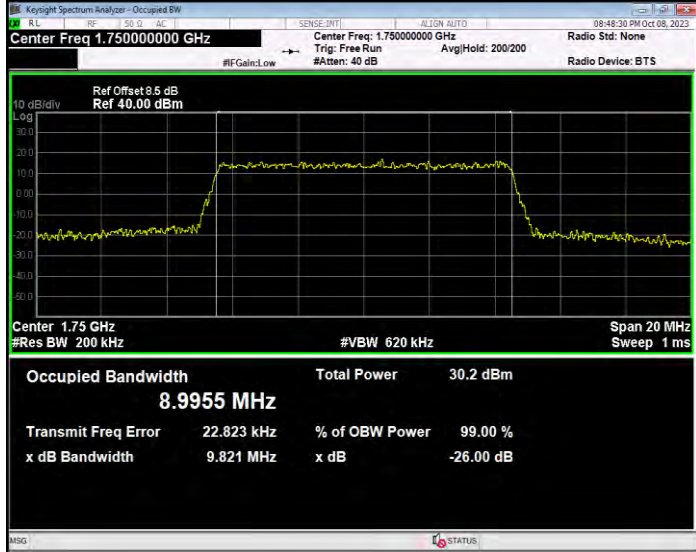

Band4 16QAM BW=10MHz Channel=20350 RB Size=50 Position=#0