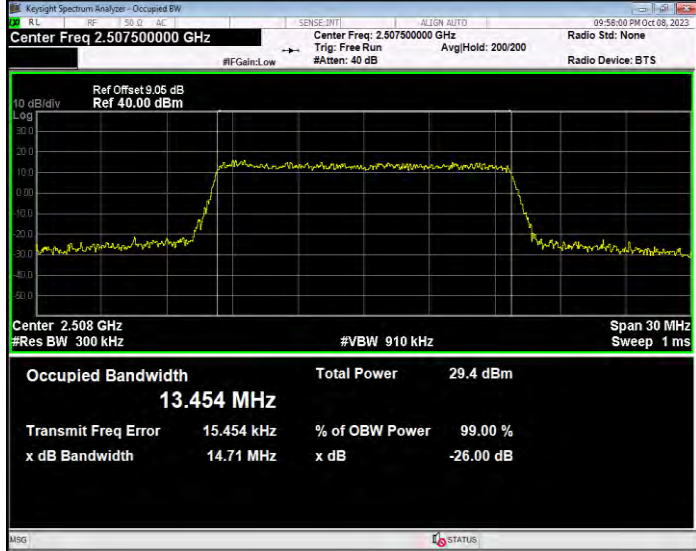

**Band7 16QAM BW=10MHz Channel=20800 RB Size=50 Position=#0**

**Band7 16QAM BW=10MHz Channel=21100 RB Size=50 Position=#0**

**Band7 16QAM BW=10MHz Channel=21400 RB Size=50 Position=#0**

**Band7 16QAM BW=15MHz Channel=20825 RB Size=75 Position=#0**