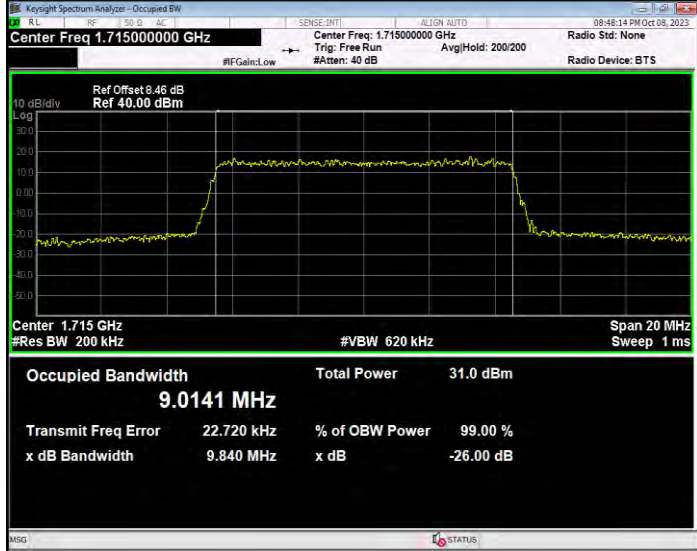

Band4 QPSK BW=10MHz Channel=20000 RB Size=50 Position=#0