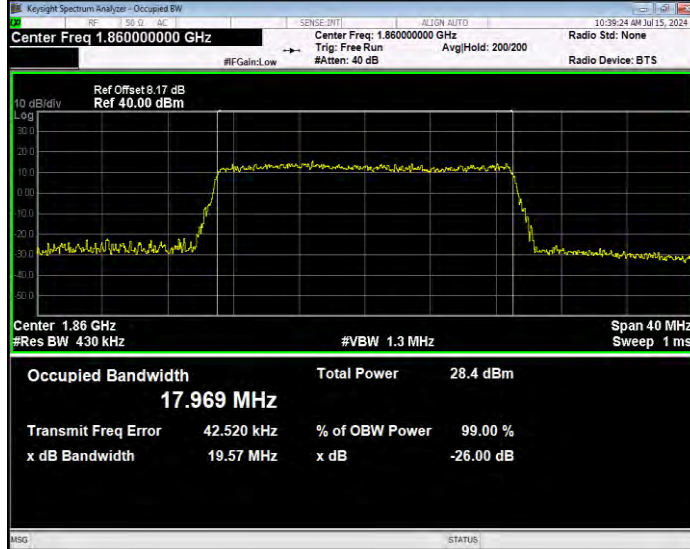

Band25 16QAM BW=20MHz Channel=26140 RB Size=100 Position=#0