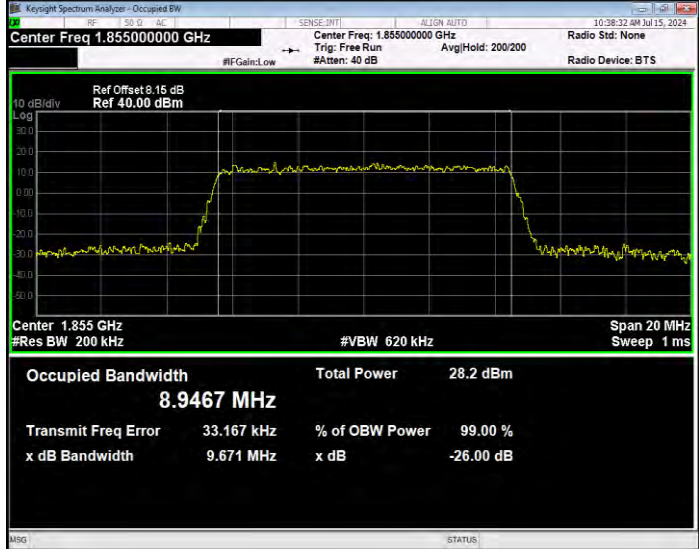

**Band25 16QAM BW=1.4MHz Channel=26047 RB Size=6 Position=#0**

**Band25 16QAM BW=1.4MHz Channel=26365 RB Size=6 Position=#0**

**Band25 16QAM BW=1.4MHz Channel=26683 RB Size=6 Position=#0**

**Band25 16QAM BW=10MHz Channel=26090 RB Size=50 Position=#0**