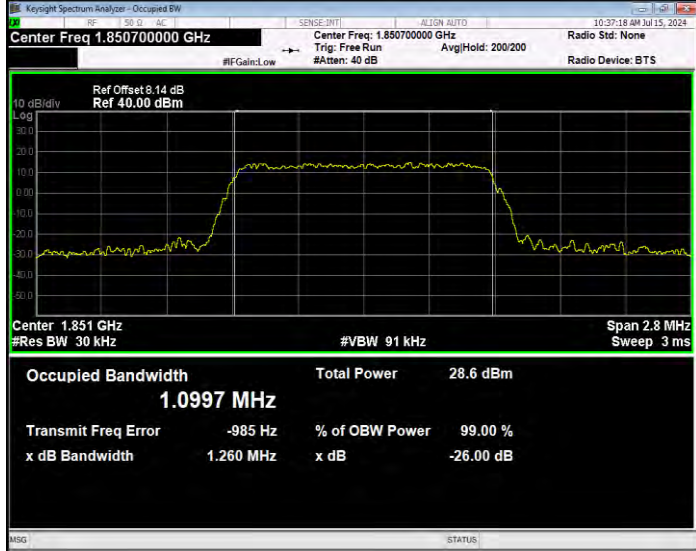

Band25 16QAM BW=1.4MHz Channel=26047 RB Size=6 Position=#0