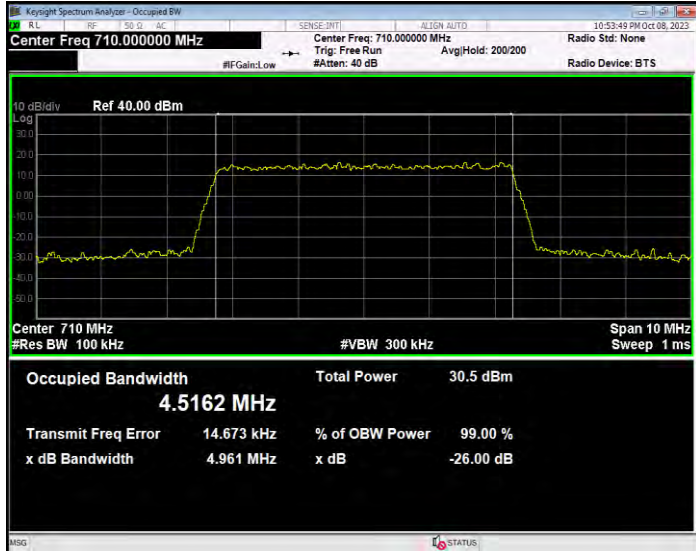

Band17 16QAM BW=5MHz Channel=23790 RB Size=25 Position=#0