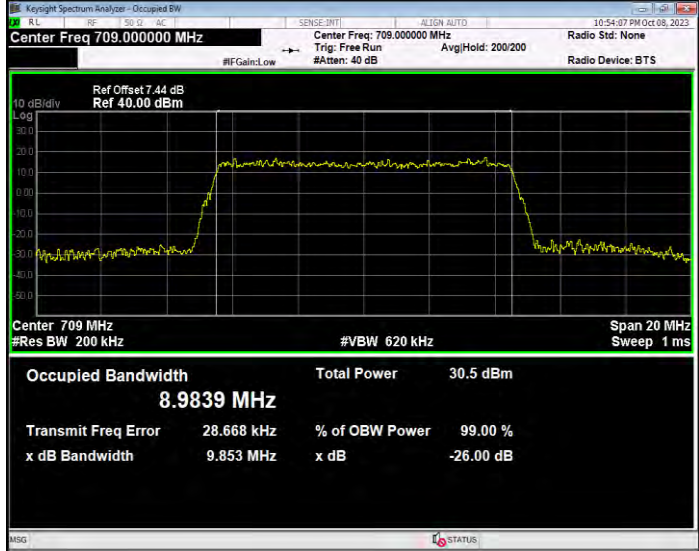

Band17 16QAM BW=10MHz Channel=23780 RB Size=50 Position=#0