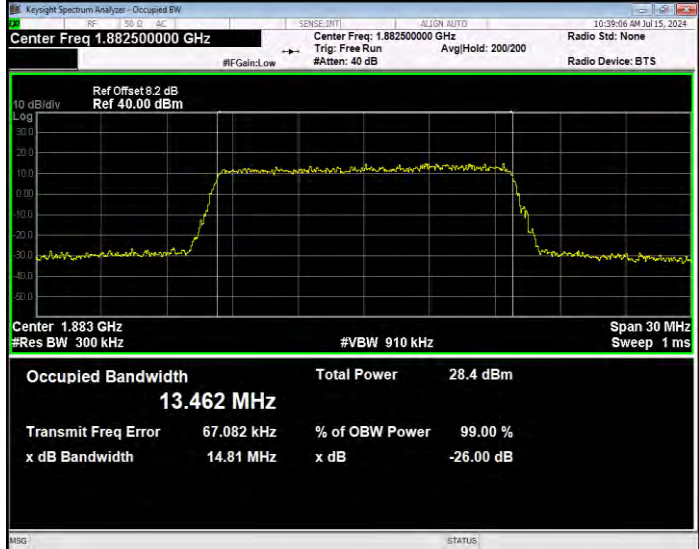

**Band25 16QAM BW=10MHz Channel=26365 RB Size=50 Position=#0**

**Band25 16QAM BW=10MHz Channel=26640 RB Size=50 Position=#0**

**Band25 16QAM BW=15MHz Channel=26115 RB Size=75 Position=#0**

**Band25 16QAM BW=15MHz Channel=26365 RB Size=75 Position=#0**