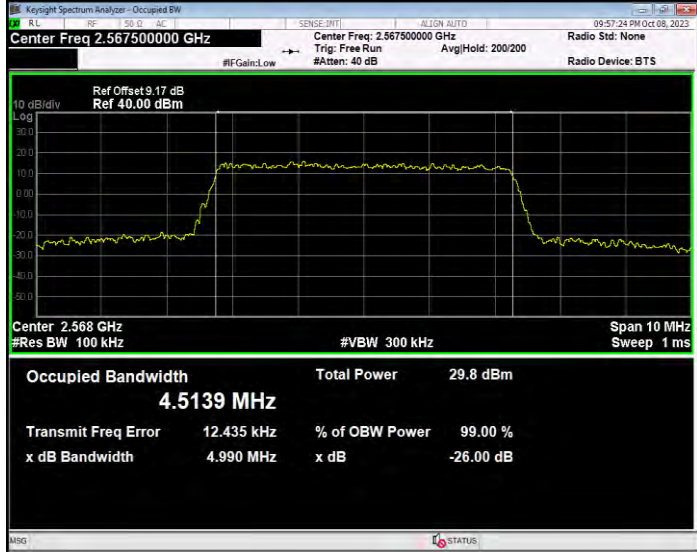

**Band7 16QAM BW=20MHz Channel=21350 RB Size=100 Position=#0**

**Band7 16QAM BW=5MHz Channel=20775 RB Size=25 Position=#0**

**Band7 16QAM BW=5MHz Channel=21100 RB Size=25 Position=#0**

**Band7 16QAM BW=5MHz Channel=21425 RB Size=25 Position=#0**