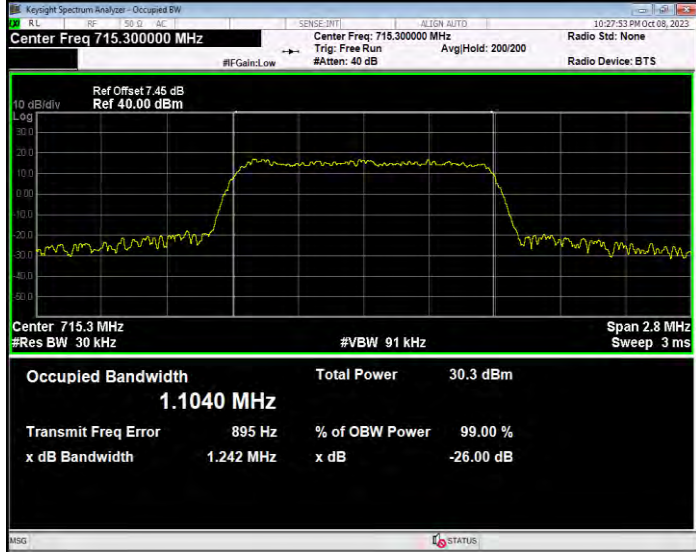

Band12 16QAM BW=1.4MHz Channel=23173 RB Size=6 Position=#0