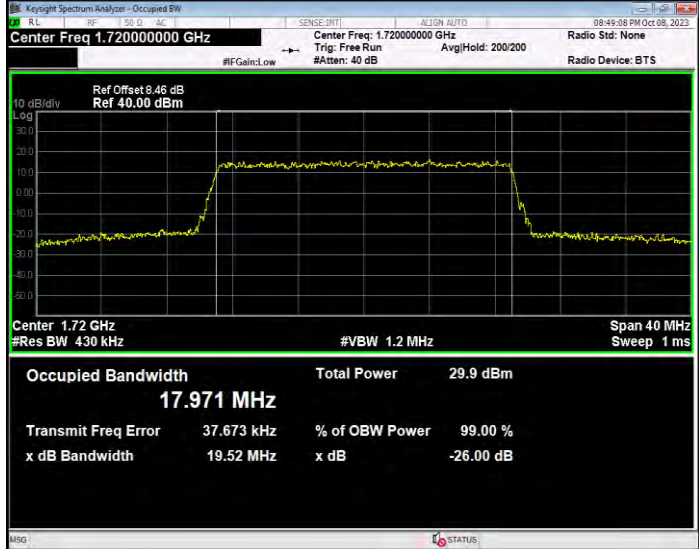

**Band4 16QAM BW=10MHz Channel=20175 RB Size=50 Position=#0**

**Band4 16QAM BW=10MHz Channel=20350 RB Size=50 Position=#0**

**Band4 16QAM BW=15MHz Channel=20025 RB Size=75 Position=#0**

**Band4 16QAM BW=15MHz Channel=20175 RB Size=75 Position=#0**

**Band4 16QAM BW=15MHz Channel=20325 RB Size=75 Position=#0**

**Band4 16QAM BW=20MHz Channel=20050 RB Size=100 Position=#0**

**Band4 16QAM BW=20MHz Channel=20175 RB Size=100 Position=#0**

**Band4 16QAM BW=20MHz Channel=20300 RB Size=100 Position=#0**