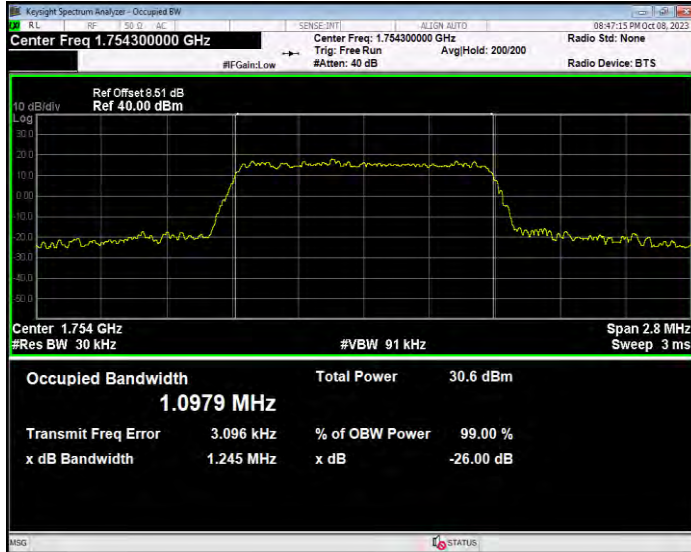

Band4 16QAM BW=1.4MHz Channel=20393 RB Size=6 Position=#0