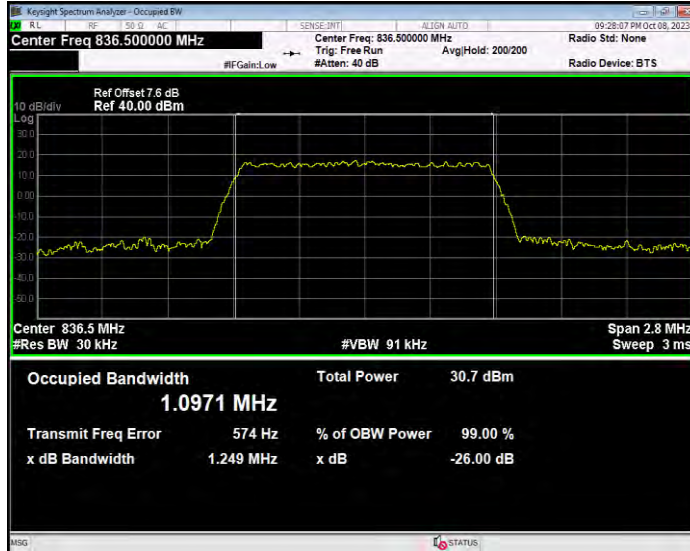

Band5 QPSK BW=1.4MHz Channel=20525 RB Size=6 Position=#0