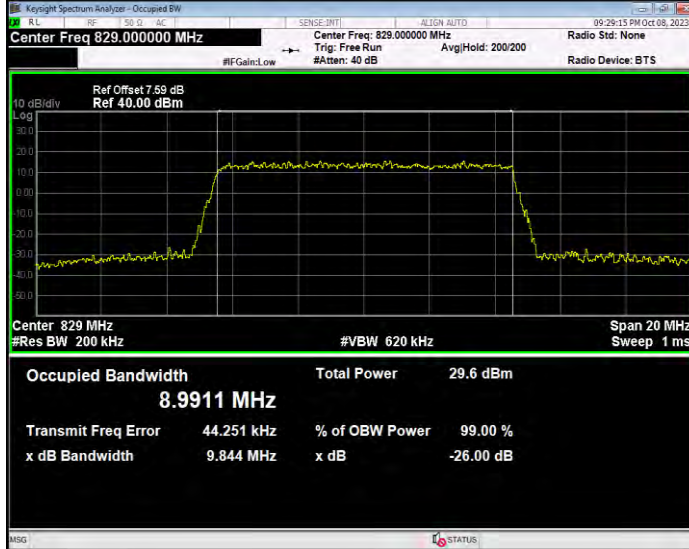

**Band5 16QAM BW=1.4MHz Channel=20407 RB Size=6 Position=#0**

**Band5 16QAM BW=1.4MHz Channel=20525 RB Size=6 Position=#0**

**Band5 16QAM BW=1.4MHz Channel=20643 RB Size=6 Position=#0**

**Band5 16QAM BW=10MHz Channel=20450 RB Size=50 Position=#0**