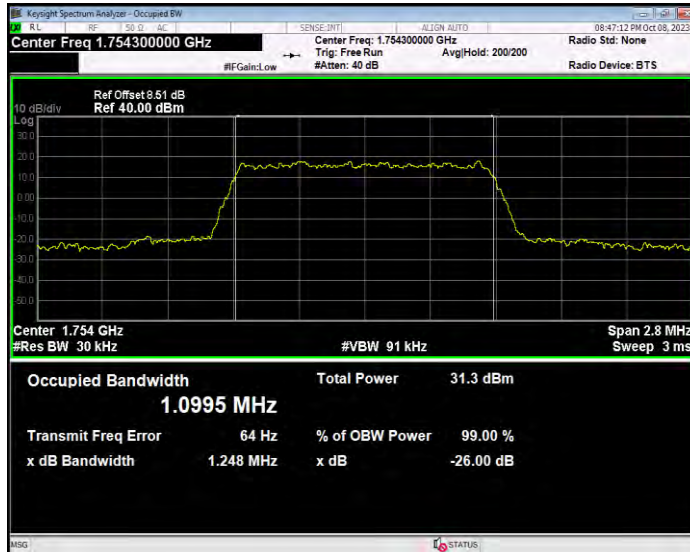

Band4 QPSK BW=1.4MHz Channel=20393 RB Size=6 Position=#0