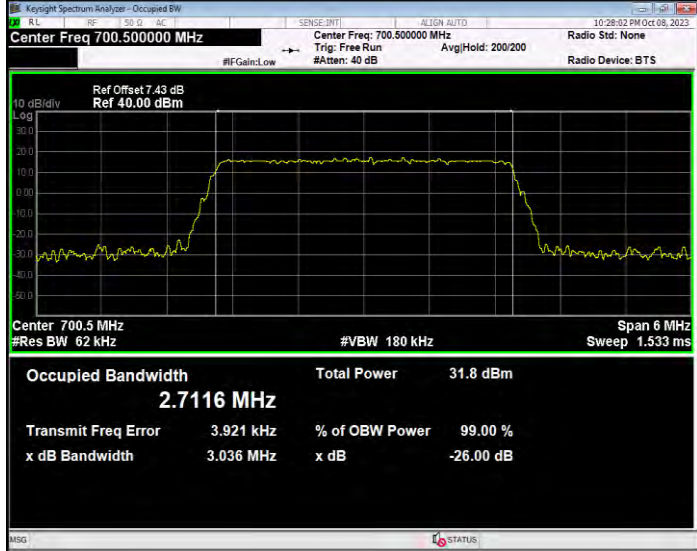

Band12 QPSK BW=3MHz Channel=23025 RB Size=15 Position=#0