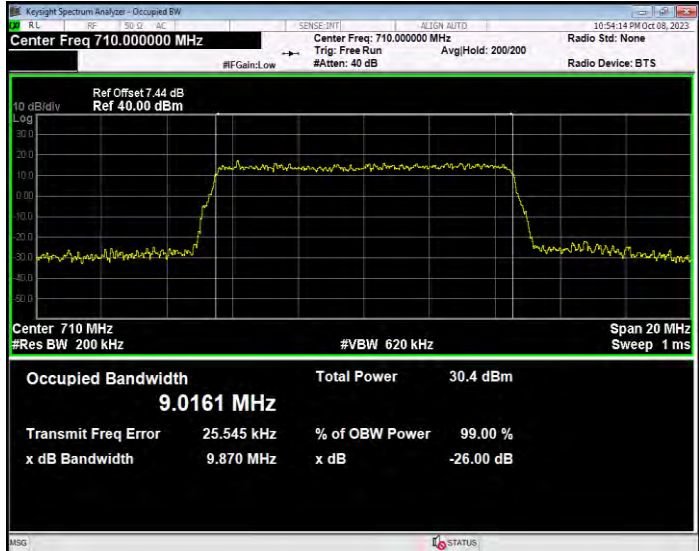

Band17 16QAM BW=10MHz Channel=23790 RB Size=50 Position=#0