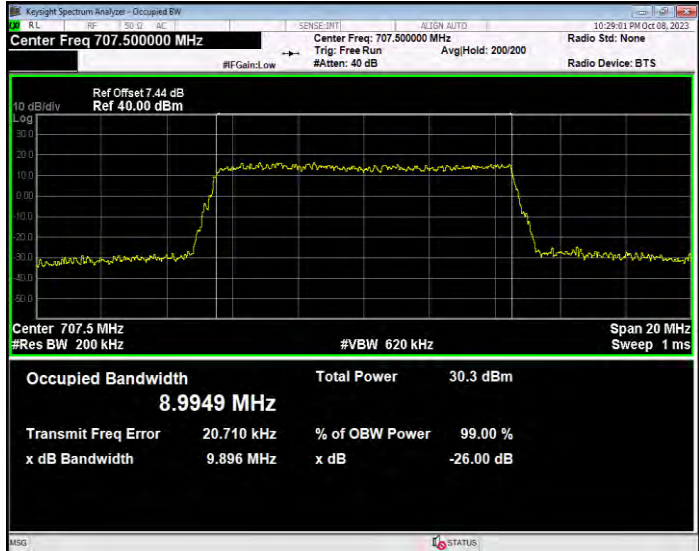

Band12 16QAM BW=10MHz Channel=23095 RB Size=50 Position=#0