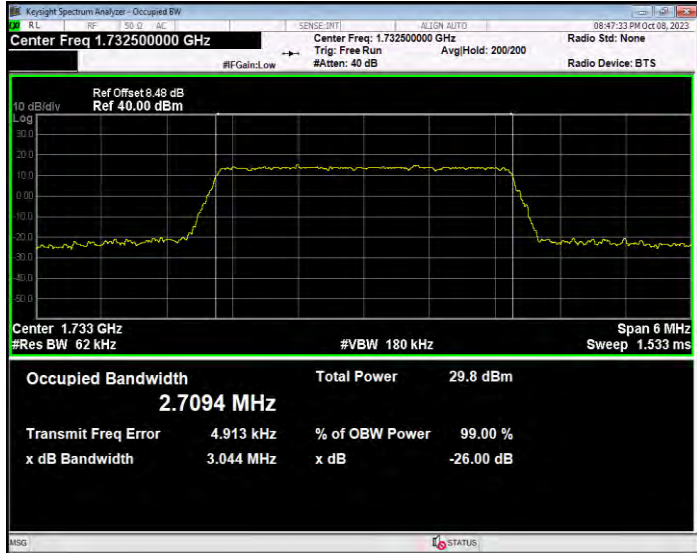

Band4 16QAM BW=3MHz Channel=20175 RB Size=15 Position=#0