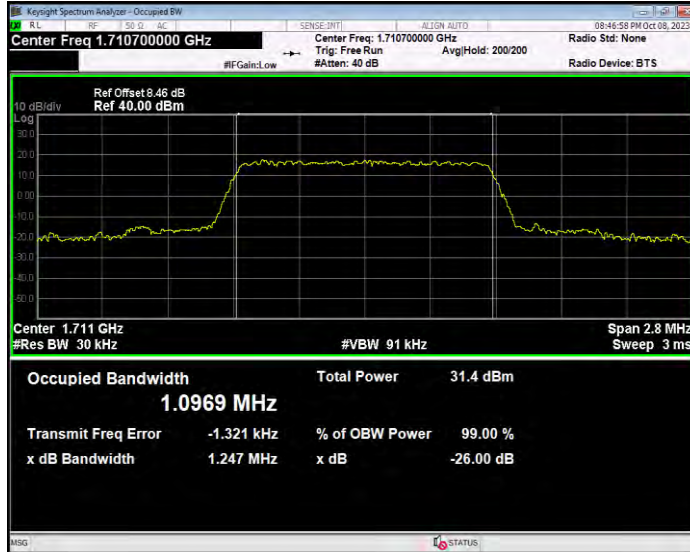

Band4 QPSK BW=1.4MHz Channel=19957 RB Size=6 Position=#0