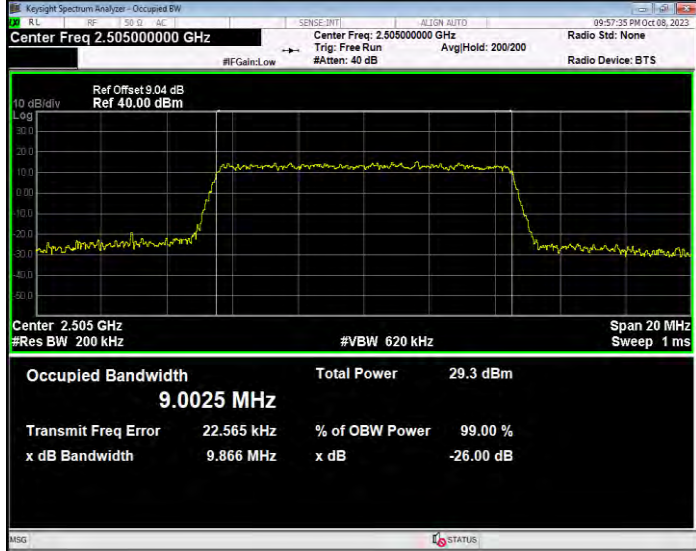

Band7 16QAM BW=10MHz Channel=20800 RB Size=50 Position=#0