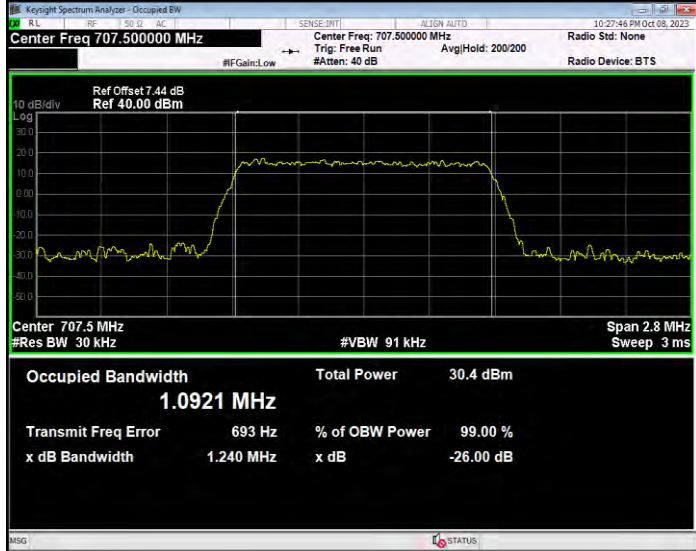

Band12 16QAM BW=1.4MHz Channel=23095 RB Size=6 Position=#0