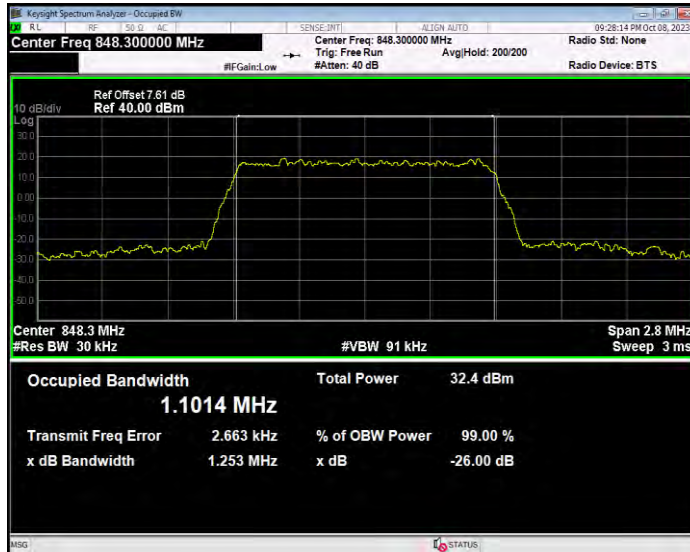

Band5 QPSK BW=1.4MHz Channel=20643 RB Size=6 Position=#0