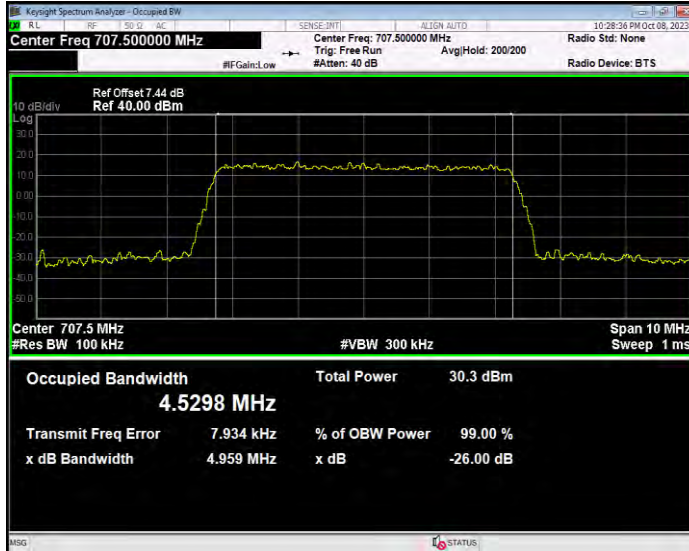

Band12 16QAM BW=5MHz Channel=23095 RB Size=25 Position=#0