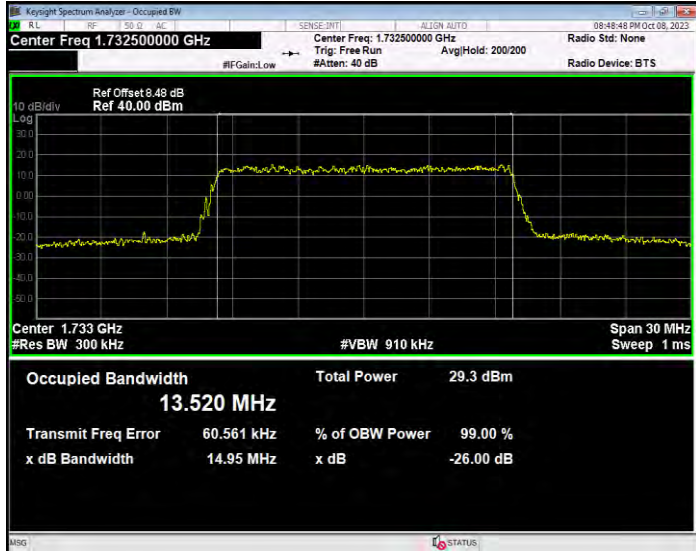

**Band4 16QAM BW=10MHz Channel=20175 RB Size=50 Position=#0**

**Band4 16QAM BW=10MHz Channel=20350 RB Size=50 Position=#0**

**Band4 16QAM BW=15MHz Channel=20025 RB Size=75 Position=#0**

**Band4 16QAM BW=15MHz Channel=20175 RB Size=75 Position=#0**

**Band4 16QAM BW=15MHz Channel=20325 RB Size=75 Position=#0**

**Band4 16QAM BW=20MHz Channel=20050 RB Size=100 Position=#0**

**Band4 16QAM BW=20MHz Channel=20175 RB Size=100 Position=#0**

**Band4 16QAM BW=20MHz Channel=20300 RB Size=100 Position=#0**