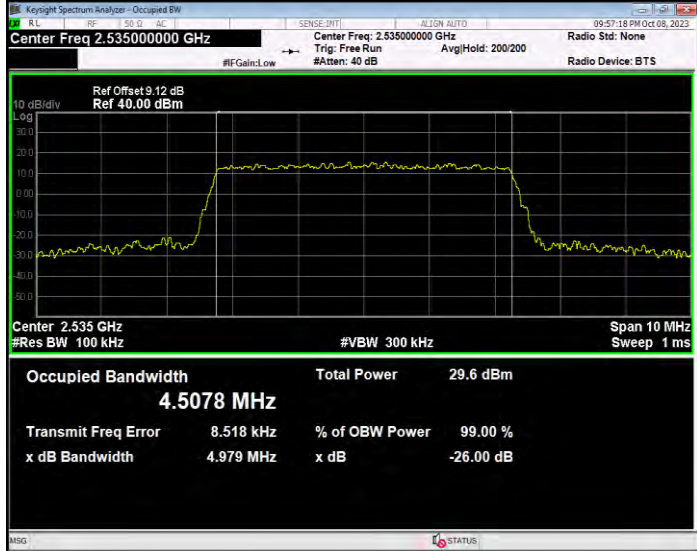

Band7 16QAM BW=5MHz Channel=21100 RB Size=25 Position=#0