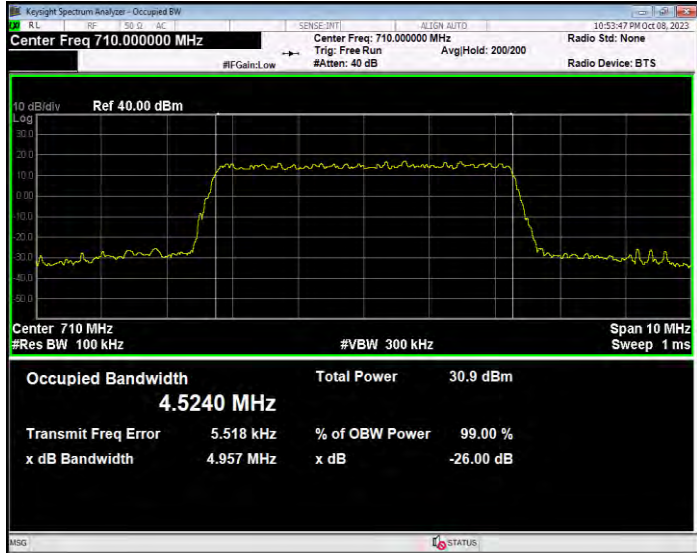

Band17 QPSK BW=5MHz Channel=23790 RB Size=25 Position=#0