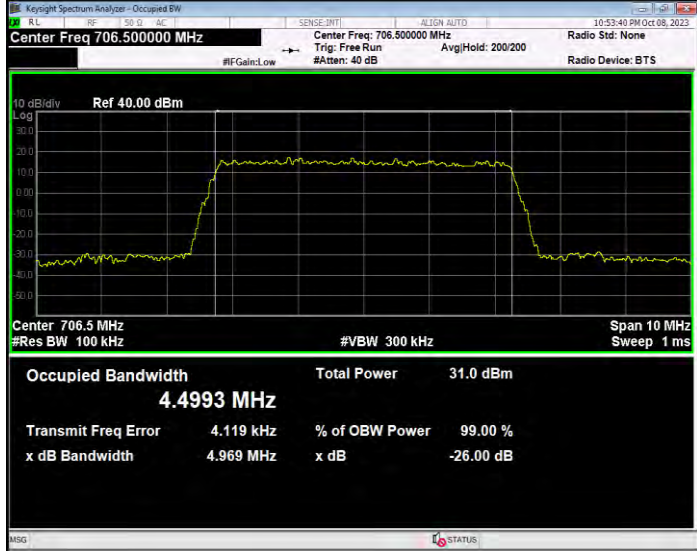

Band17 QPSK BW=5MHz Channel=23755 RB Size=25 Position=#0