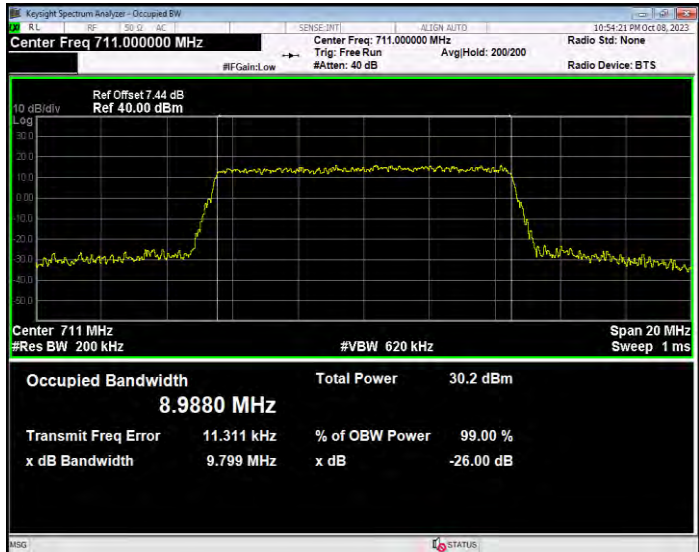

Band17 16QAM BW=10MHz Channel=23800 RB Size=50 Position=#0