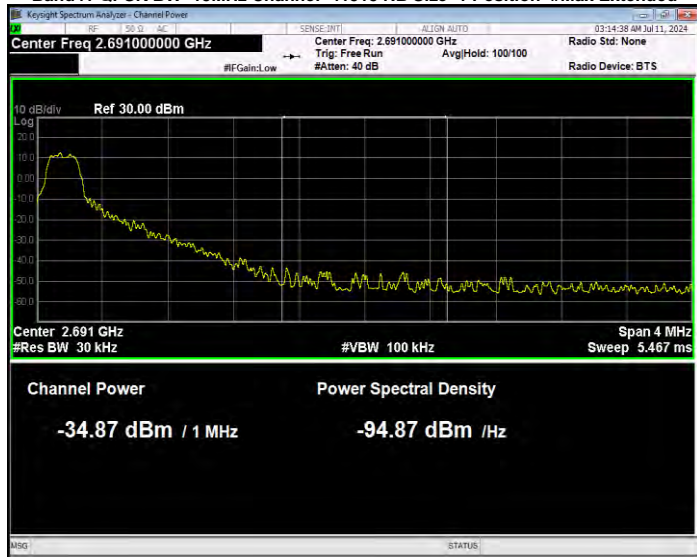

Band41 QPSK BW=15MHz Channel=41515 RB Size=1 Position=#Max Extended