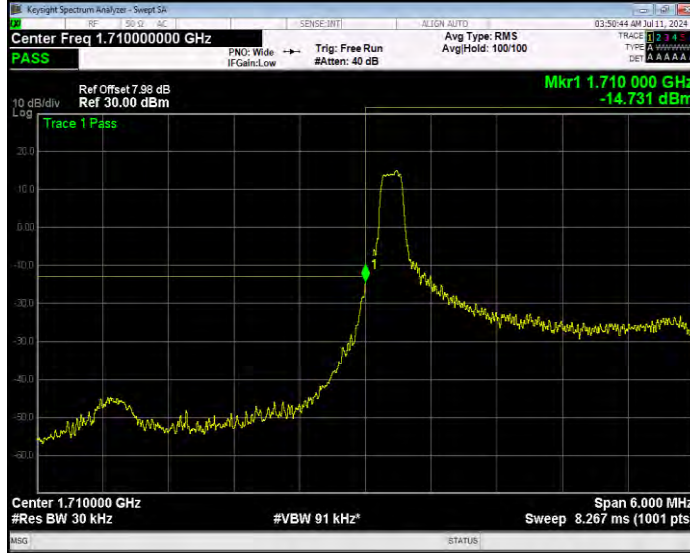

Band66 16QAM BW=3MHz Channel=131987 RB Size=1 Position=#0 Normal