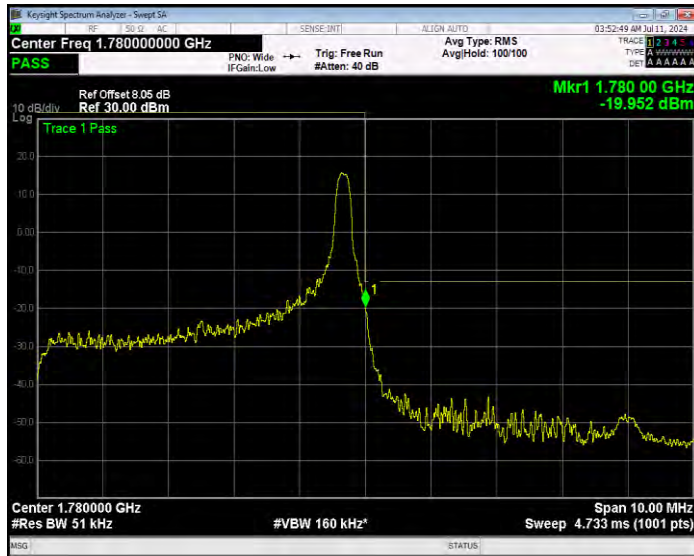

Band66 16QAM BW=5MHz Channel=132647 RB Size=1 Position=#Max Normal