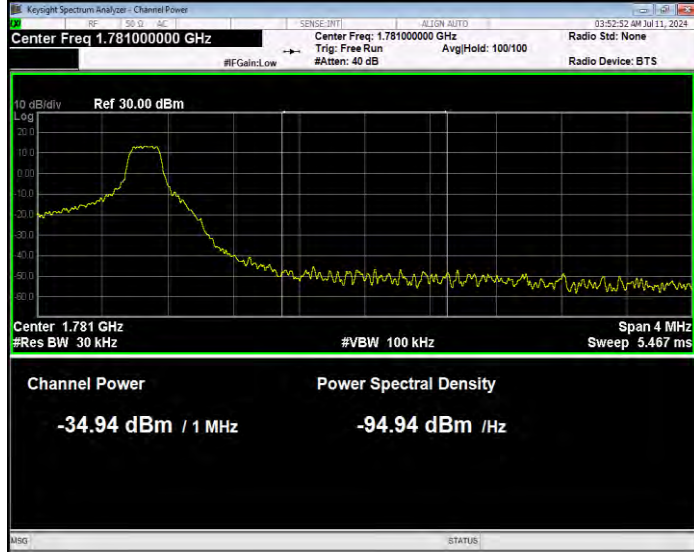

Band66 16QAM BW=5MHz Channel=132647 RB Size=1 Position=#Max Extended