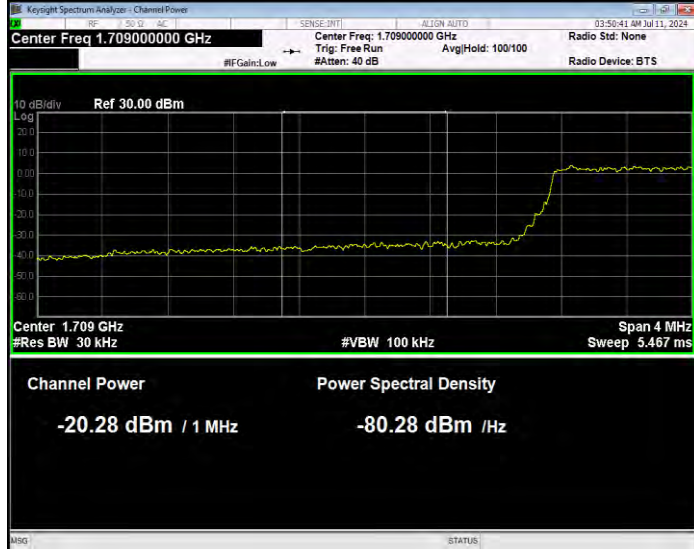

Band66 QPSK BW=3MHz Channel=131987 RB Size=1 Position=#Max Extended

Band66 QPSK BW=3MHz Channel=131987 RB Size=1 Position=#Max Normal

Band66 QPSK BW=3MHz Channel=131987 RB Size=15 Position=#0 Extended

Band66 QPSK BW=3MHz Channel=131987 RB Size=15 Position=#0 Normal