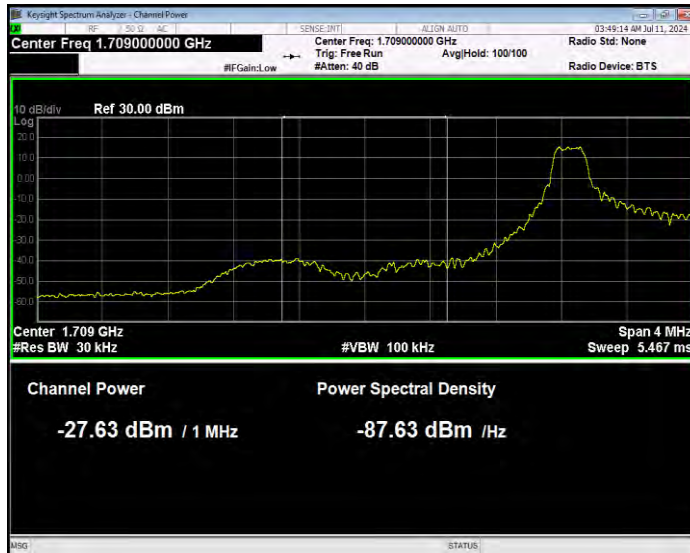

Band66 16QAM BW=1.4MHz Channel=131979 RB Size=1 Position=#0 Extended

Band66 16QAM BW=1.4MHz Channel=131979 RB Size=1 Position=#0 Normal