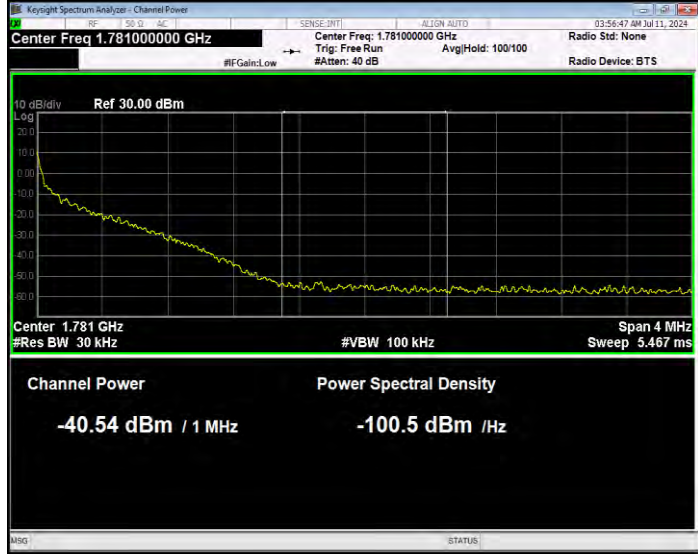

Band66 16QAM BW=20MHz Channel=132572 RB Size=1 Position=#Max Normal