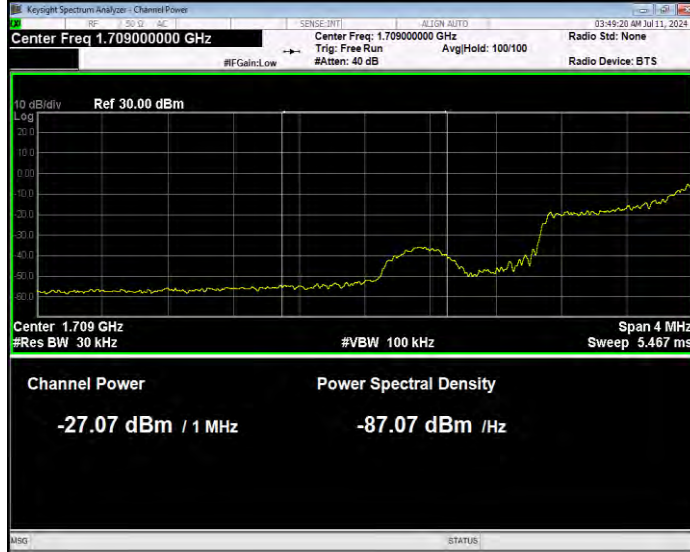

Band66 16QAM BW=1.4MHz Channel=131979 RB Size=1 Position=#Max Normal