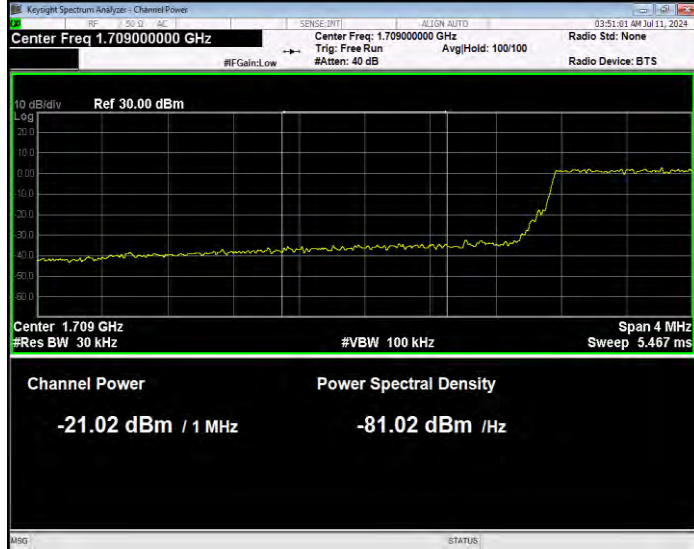

Band66 16QAM BW=3MHz Channel=131987 RB Size=15 Position=#0 Extended