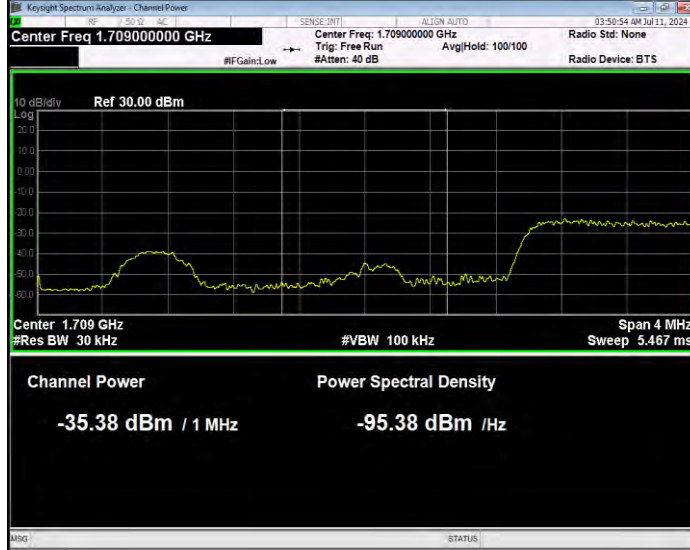

Band66 16QAM BW=3MHz Channel=131987 RB Size=1 Position=#0 Extended

Band66 16QAM BW=3MHz Channel=131987 RB Size=1 Position=#0 Normal

Band66 16QAM BW=3MHz Channel=131987 RB Size=1 Position=#Max Extended

Band66 16QAM BW=3MHz Channel=131987 RB Size=1 Position=#Max Normal