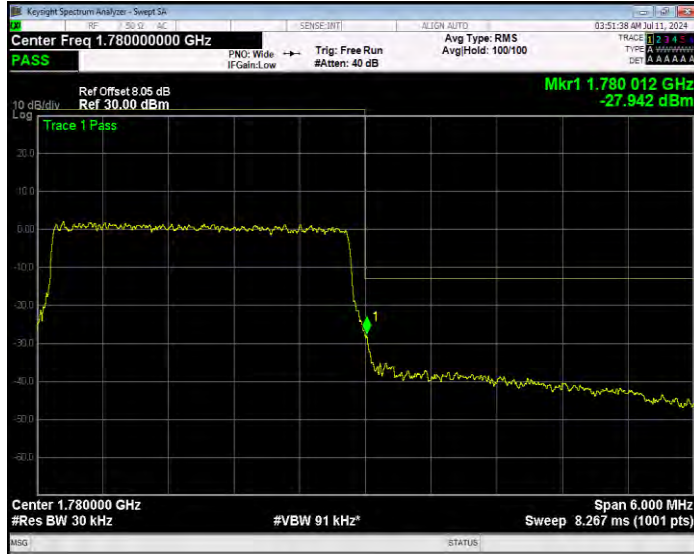

Band66 16QAM BW=3MHz Channel=132657 RB Size=15 Position=#0 Normal