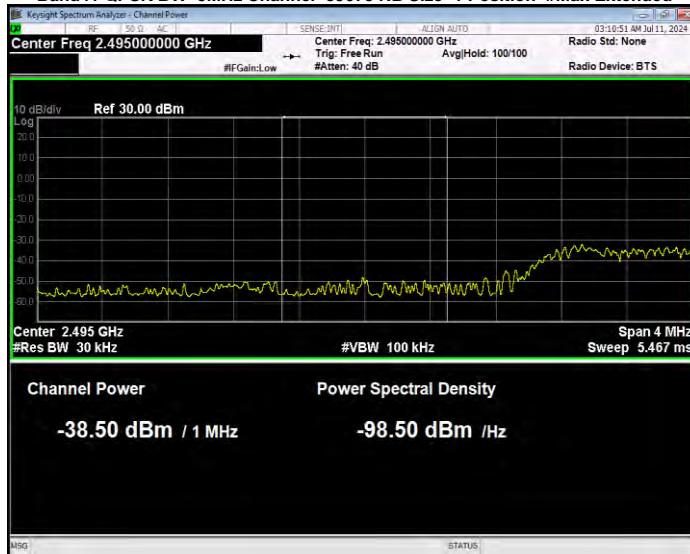

Band41 QPSK BW=5MHz Channel=39675 RB Size=1 Position=#Max Extended