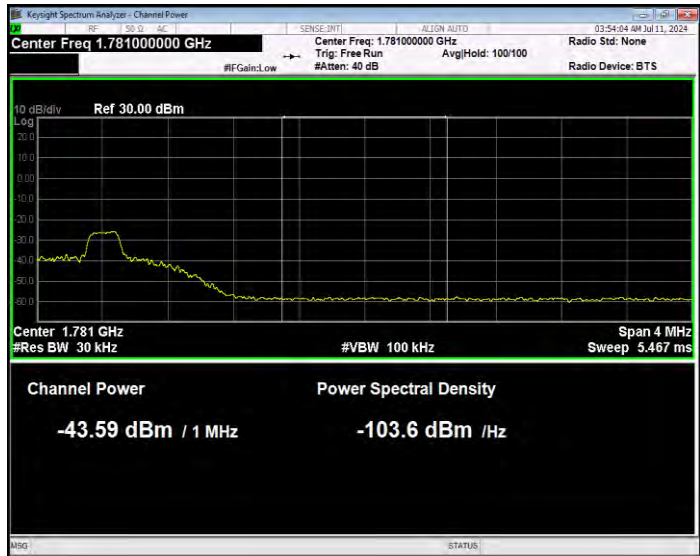

Band66 16QAM BW=10MHz Channel=132622 RB Size=1 Position=#0 Extended

Band66 16QAM BW=10MHz Channel=132622 RB Size=1 Position=#0 Normal