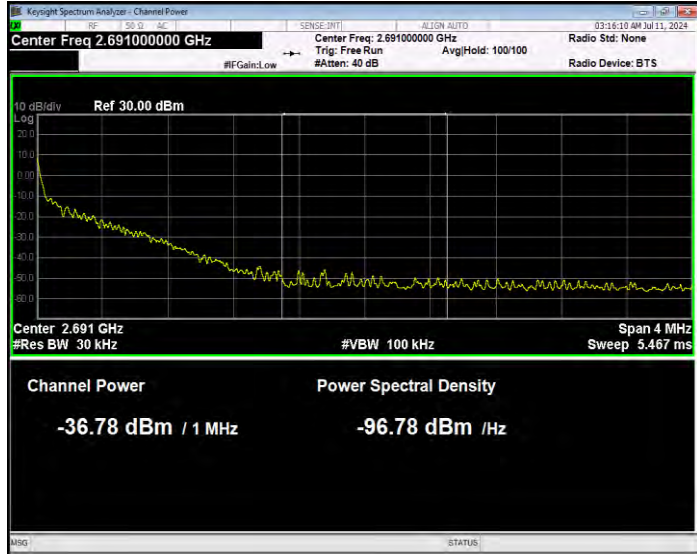

Band41 QPSK BW=20MHz Channel=41490 RB Size=1 Position=#Max Extended