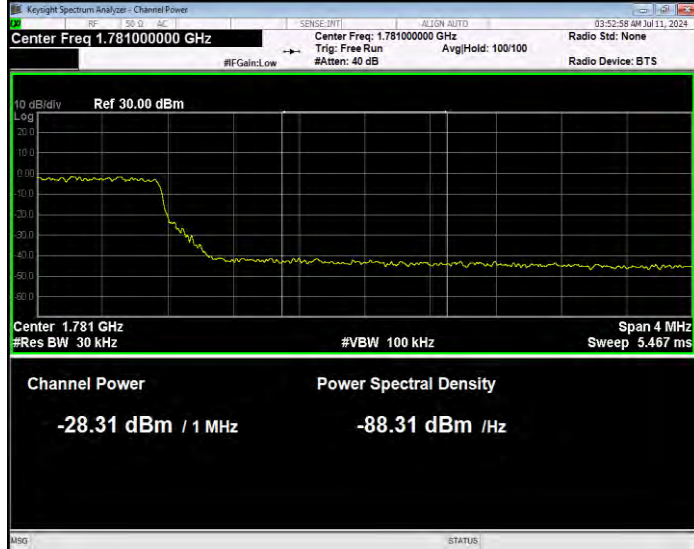

Band66 16QAM BW=5MHz Channel=132647 RB Size=1 Position=#0 Normal

Band66 16QAM BW=5MHz Channel=132647 RB Size=1 Position=#Max Extended

Band66 16QAM BW=5MHz Channel=132647 RB Size=1 Position=#Max Normal

Band66 16QAM BW=5MHz Channel=132647 RB Size=25 Position=#0 Extended