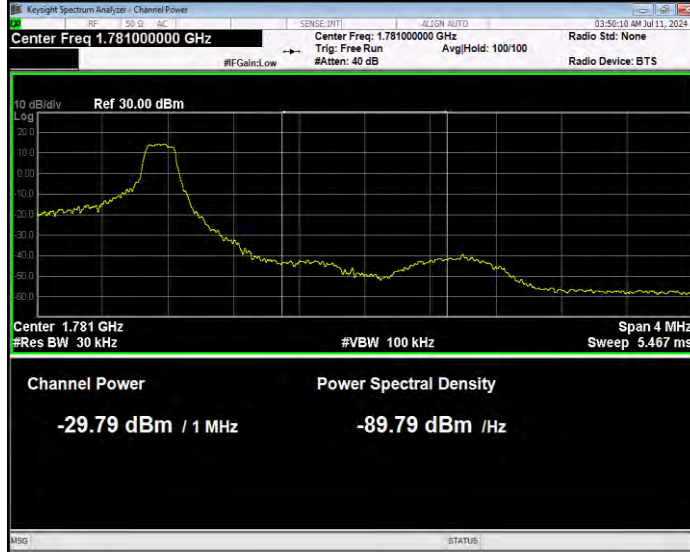

Band66 16QAM BW=1.4MHz Channel=131979 RB Size=1 Position=#Max Normal

Band66 16QAM BW=1.4MHz Channel=132665 RB Size=1 Position=#0 Normal

Band66 16QAM BW=1.4MHz Channel=132665 RB Size=1 Position=#Max Extended