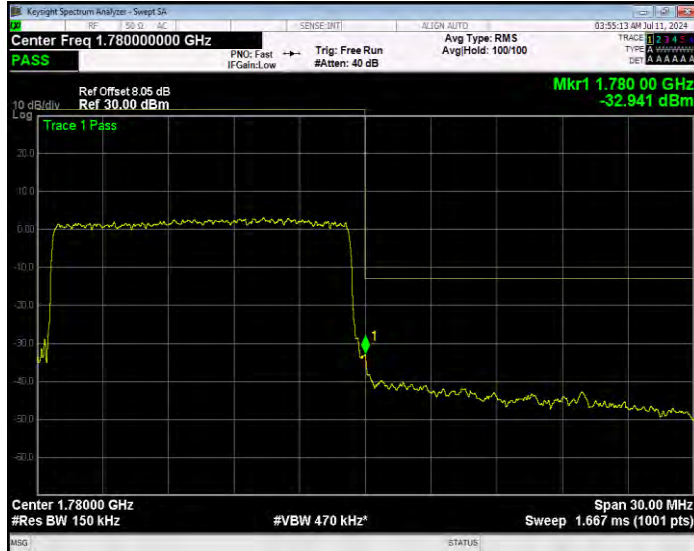

Band66 QPSK BW=15MHz Channel=132597 RB Size=75 Position=#0 Normal