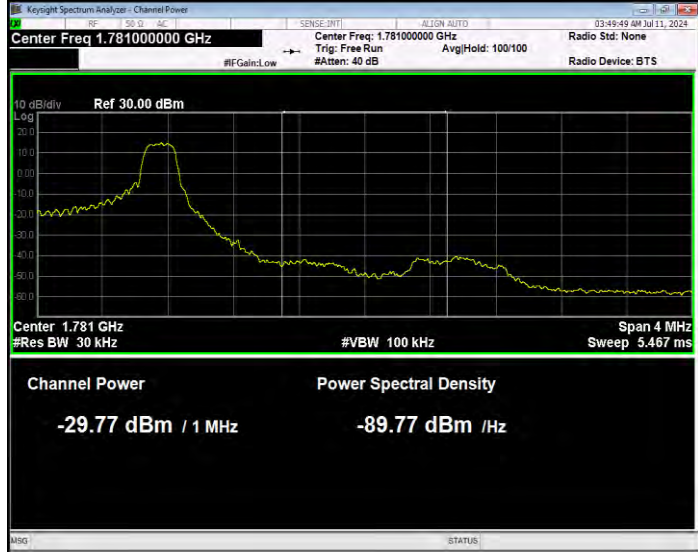

Band66 QPSK BW=1.4MHz Channel=132665 RB Size=1 Position=#Max Extended