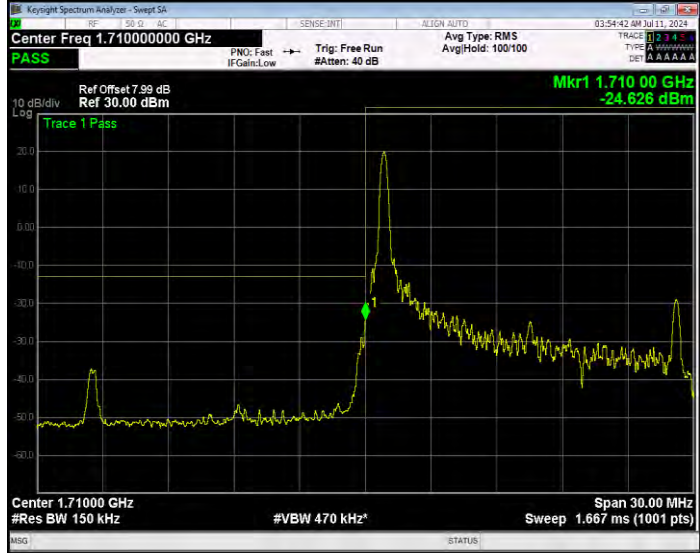

Band66 16QAM BW=15MHz Channel=132047 RB Size=1 Position=#Max Extended