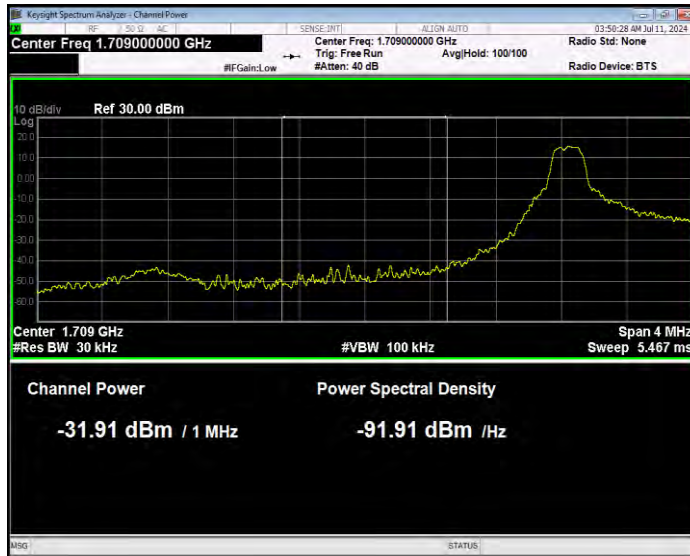

Band66 QPSK BW=3MHz Channel=131987 RB Size=1 Position=#0 Extended