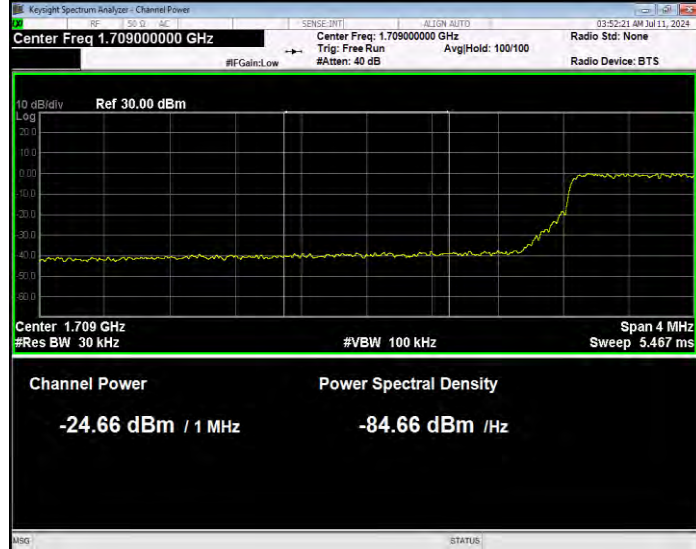

Band66 16QAM BW=5MHz Channel=131997 RB Size=25 Position=#0 Extended