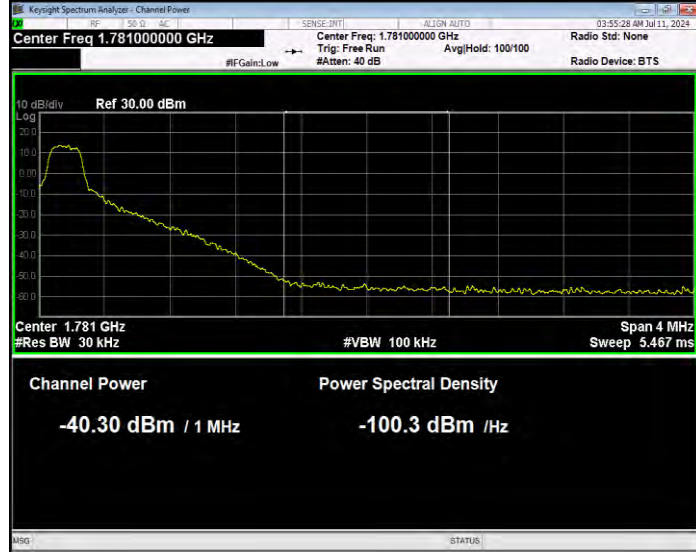

Band66 16QAM BW=15MHz Channel=132597 RB Size=1 Position=#Max Normal