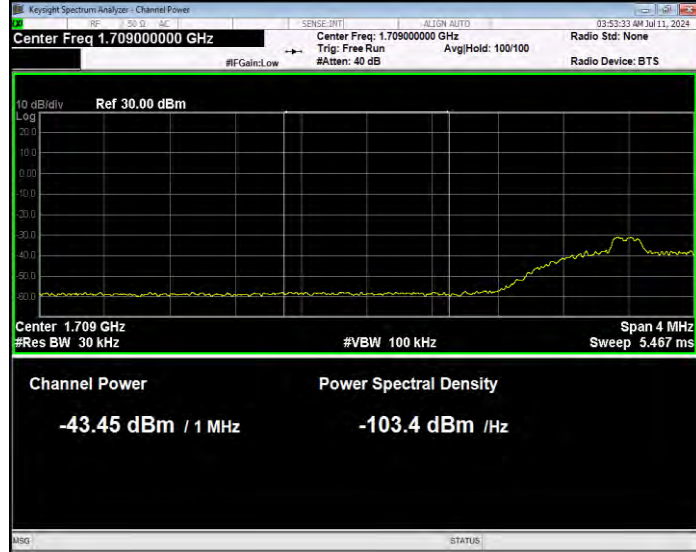

Band66 16QAM BW=1.4MHz Channel=132665 RB Size=1 Position=#Max Normal

Band66 16QAM BW=10MHz Channel=132022 RB Size=1 Position=#0 Normal

Band66 16QAM BW=10MHz Channel=132022 RB Size=1 Position=#Max Extended