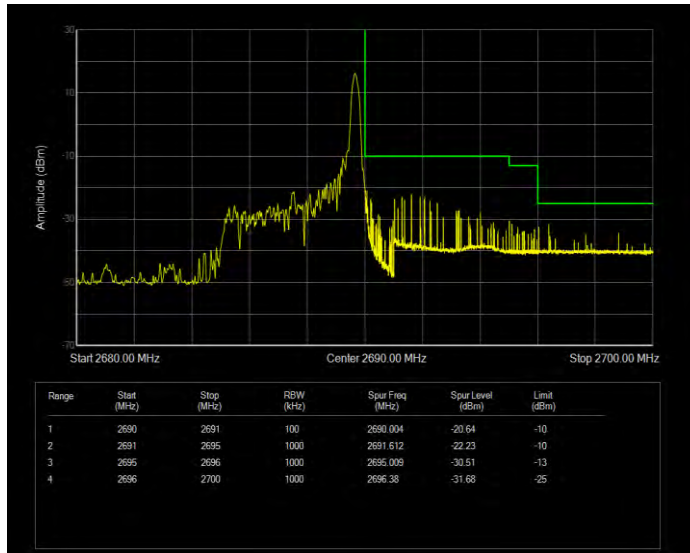

Band41 QPSK BW=5MHz Channel=41565 RB Size=1 Position=#Max Normal