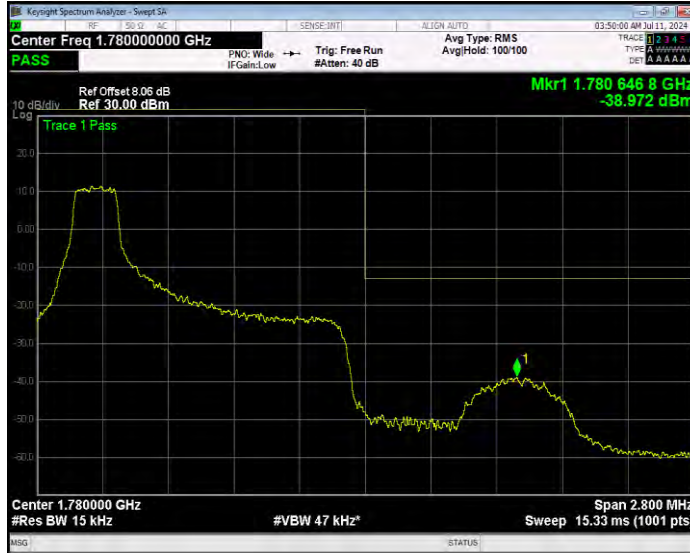

Band66 16QAM BW=1.4MHz Channel=132665 RB Size=1 Position=#0 Normal