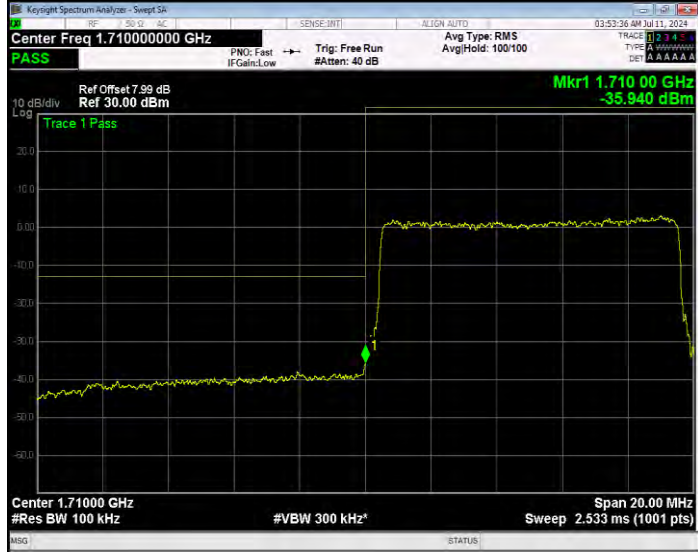

Band66 16QAM BW=10MHz Channel=132022 RB Size=50 Position=#0 Normal