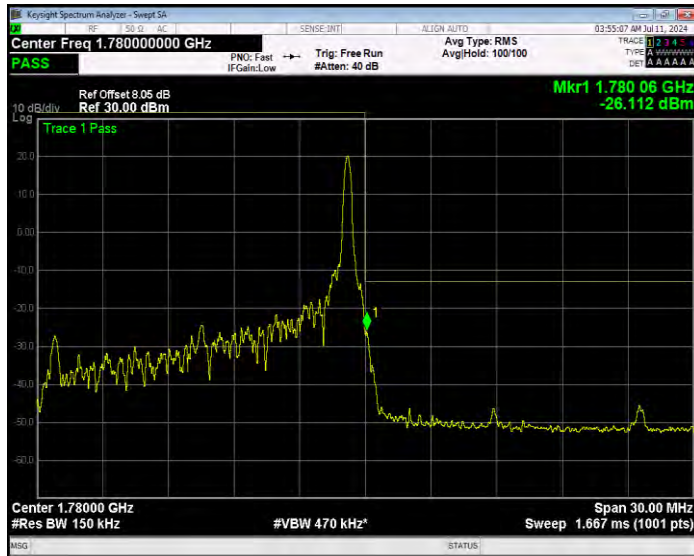

Band66 QPSK BW=15MHz Channel=132047 RB Size=75 Position=#0 Extended

Band66 QPSK BW=15MHz Channel=132047 RB Size=75 Position=#0 Normal

Band66 QPSK BW=15MHz Channel=132597 RB Size=1 Position=#0 Extended

Band66 QPSK BW=15MHz Channel=132597 RB Size=75 Position=#0 Extended