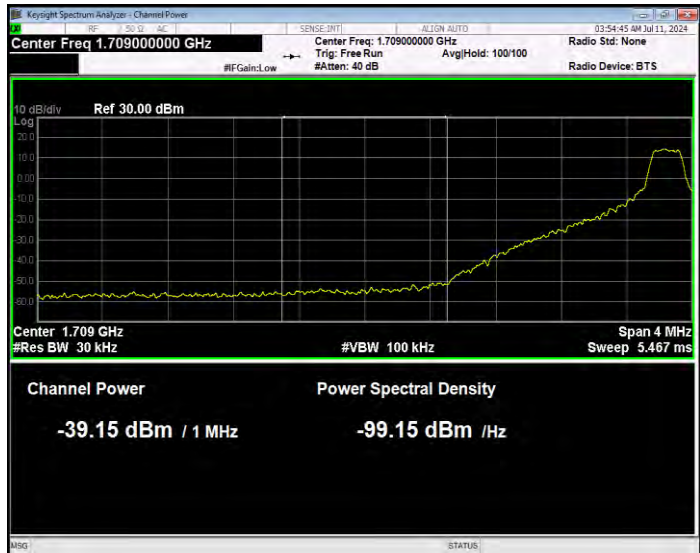

Band66 16QAM BW=15MHz Channel=132047 RB Size=1 Position=#0 Extended

Band66 16QAM BW=15MHz Channel=132047 RB Size=1 Position=#0 Normal