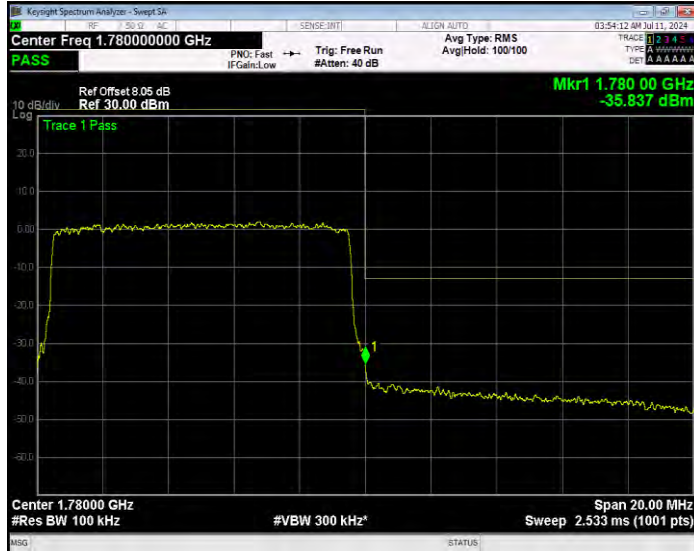

Band66 16QAM BW=10MHz Channel=132622 RB Size=1 Position=#Max Normal

Band66 16QAM BW=10MHz Channel=132622 RB Size=50 Position=#0 Extended

Band66 16QAM BW=10MHz Channel=132622 RB Size=50 Position=#0 Normal