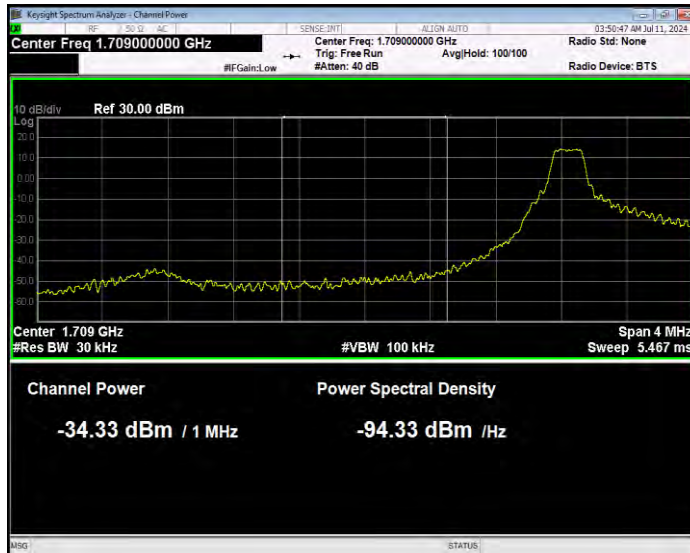

Band66 16QAM BW=3MHz Channel=131987 RB Size=1 Position=#0 Extended