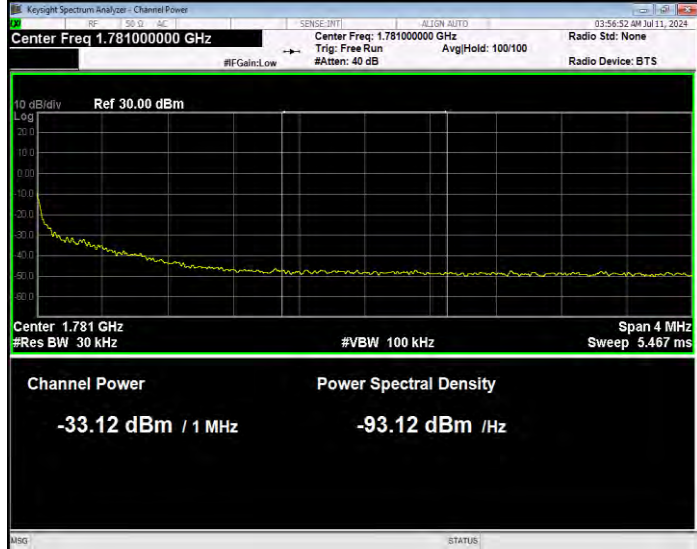

Band66 16QAM BW=20MHz Channel=132572 RB Size=100 Position=#0 Extended