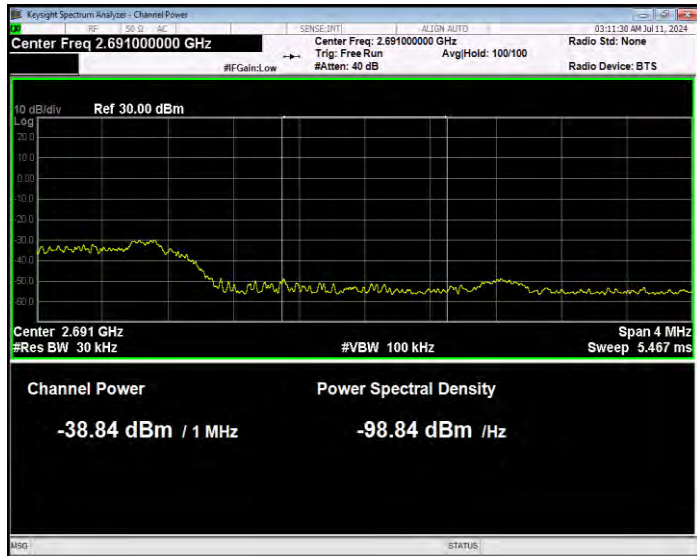

Band41 QPSK BW=5MHz Channel=41565 RB Size=1 Position=#0 Extended