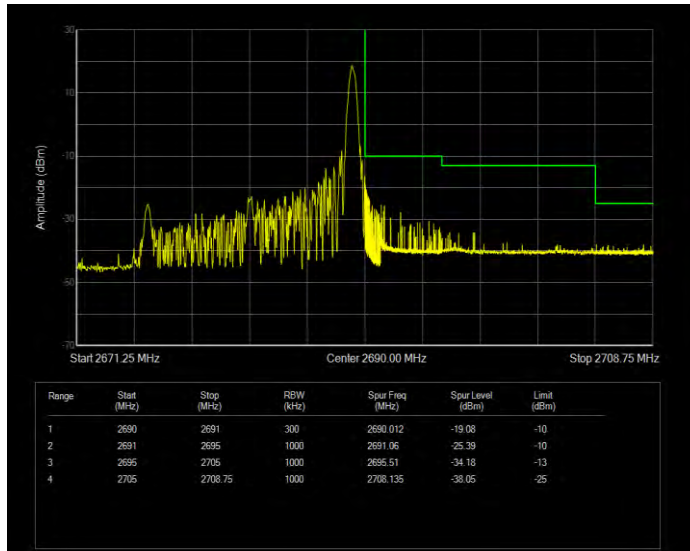

Band41 QPSK BW=15MHz Channel=41515 RB Size=1 Position=#Max Normal