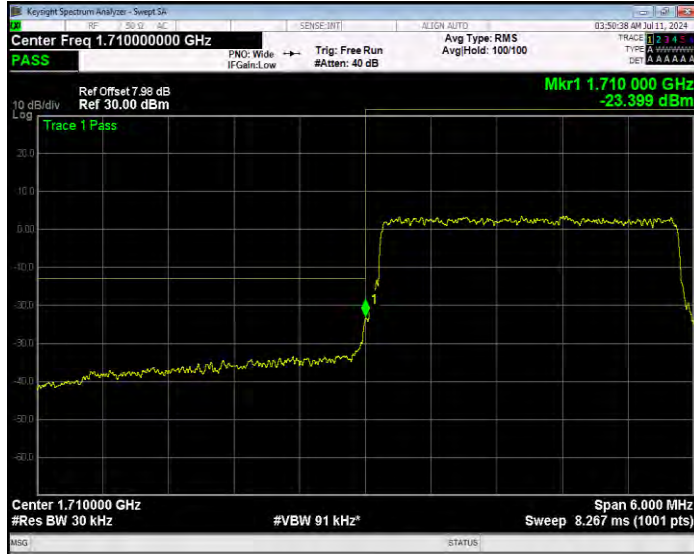

Band66 QPSK BW=3MHz Channel=131987 RB Size=1 Position=#Max Extended

Band66 QPSK BW=3MHz Channel=131987 RB Size=1 Position=#Max Normal

Band66 QPSK BW=3MHz Channel=131987 RB Size=15 Position=#0 Extended

Band66 QPSK BW=3MHz Channel=131987 RB Size=15 Position=#0 Normal