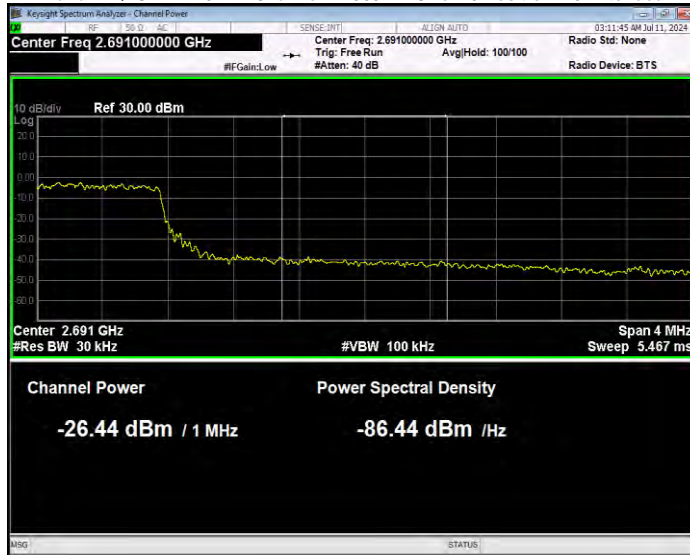

Band41 QPSK BW=5MHz Channel=41565 RB Size=25 Position=#0 Extended