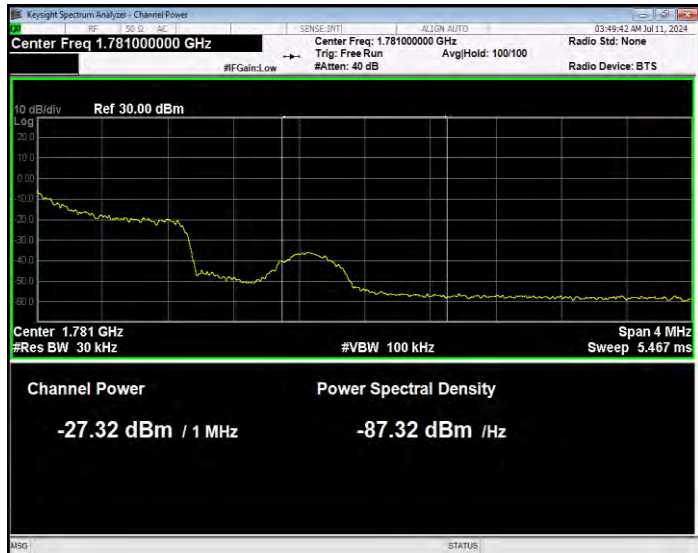

Band66 QPSK BW=1.4MHz Channel=131979 RB Size=1 Position=#Max Normal

Band66 QPSK BW=1.4MHz Channel=131979 RB Size=6 Position=#0 Extended

Band66 QPSK BW=1.4MHz Channel=131979 RB Size=6 Position=#0 Normal

Band66 QPSK BW=1.4MHz Channel=132665 RB Size=1 Position=#0 Extended