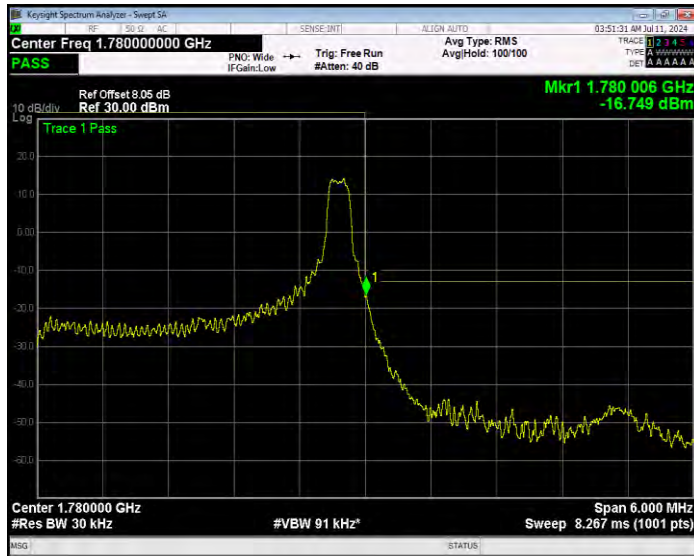

Band66 16QAM BW=3MHz Channel=132657 RB Size=1 Position=#Max Normal