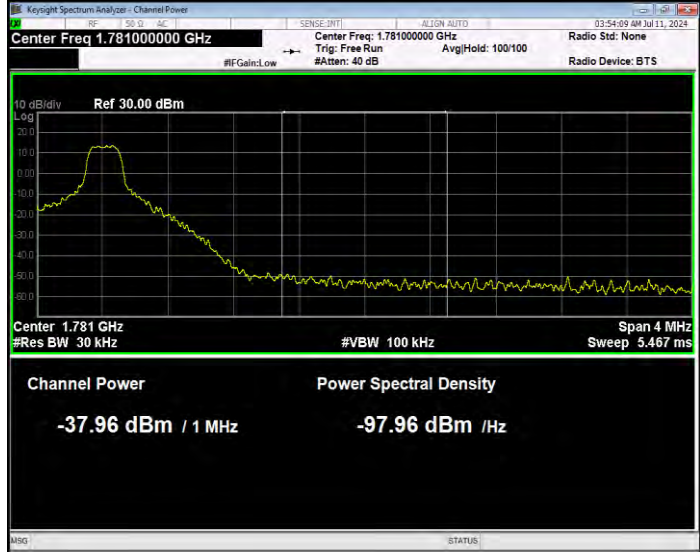

Band66 16QAM BW=10MHz Channel=132622 RB Size=1 Position=#0 Extended

Band66 16QAM BW=10MHz Channel=132622 RB Size=1 Position=#0 Normal

Band66 16QAM BW=10MHz Channel=132622 RB Size=1 Position=#Max Extended