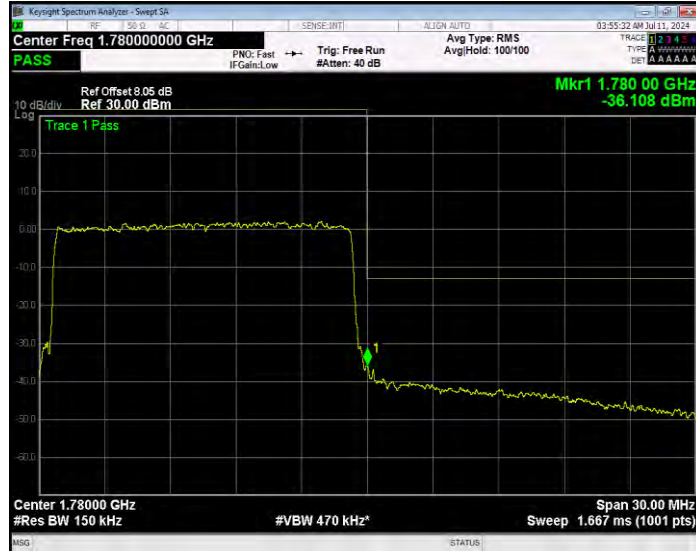

Band66 16QAM BW=15MHz Channel=132597 RB Size=1 Position=#Max Normal

Band66 16QAM BW=15MHz Channel=132597 RB Size=75 Position=#0 Extended

Band66 16QAM BW=15MHz Channel=132597 RB Size=75 Position=#0 Normal