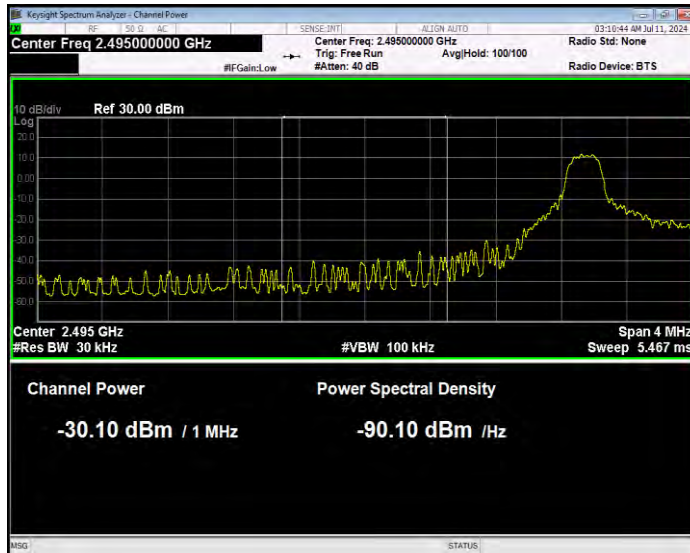

Band41 QPSK BW=5MHz Channel=39675 RB Size=1 Position=#0 Extended