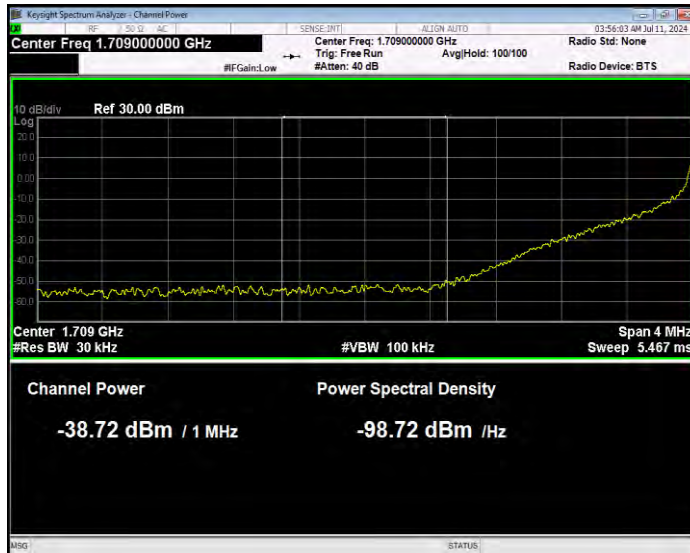

Band66 16QAM BW=20MHz Channel=132072 RB Size=1 Position=#0 Extended