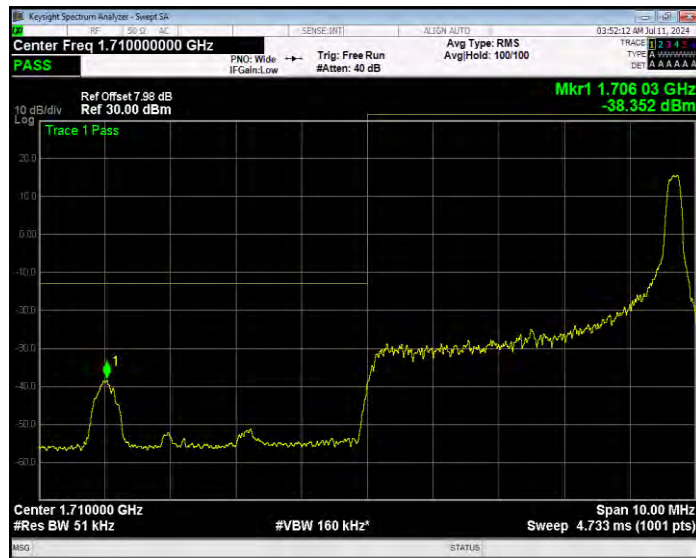

Band66 16QAM BW=5MHz Channel=131997 RB Size=1 Position=#Max Normal