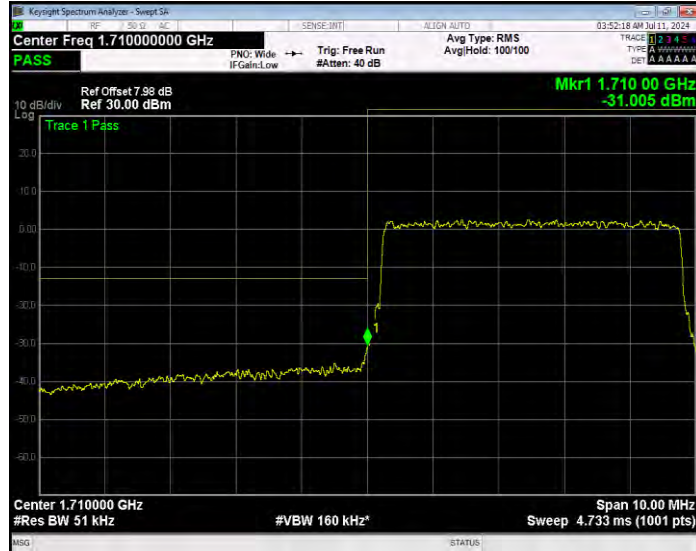

Band66 16QAM BW=5MHz Channel=131997 RB Size=1 Position=#Max Normal

Band66 16QAM BW=5MHz Channel=131997 RB Size=25 Position=#0 Extended

Band66 16QAM BW=5MHz Channel=131997 RB Size=25 Position=#0 Normal

Band66 16QAM BW=5MHz Channel=132647 RB Size=1 Position=#0 Extended