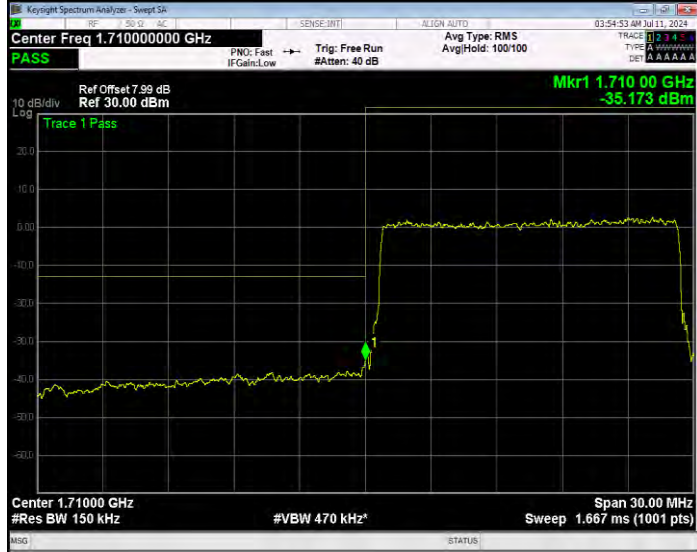

Band66 16QAM BW=15MHz Channel=132047 RB Size=75 Position=#0 Normal