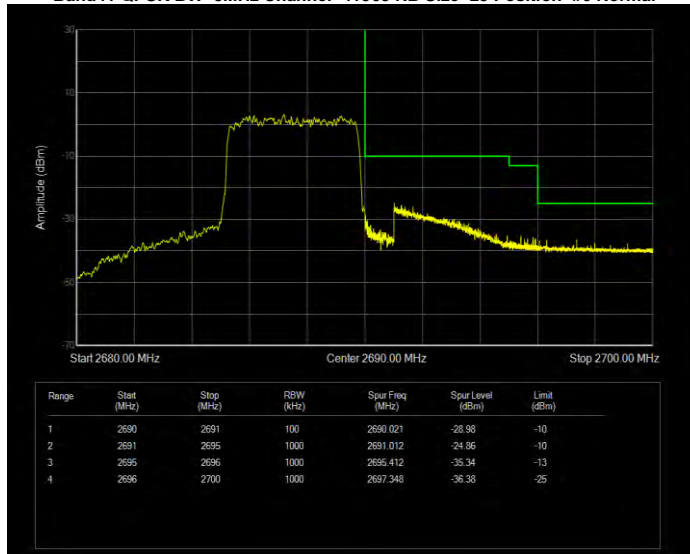

Band41 QPSK BW=5MHz Channel=41565 RB Size=1 Position=#Max Extended

Band41 QPSK BW=5MHz Channel=41565 RB Size=1 Position=#Max Normal

Band41 QPSK BW=5MHz Channel=41565 RB Size=25 Position=#0 Extended

Band41 QPSK BW=5MHz Channel=41565 RB Size=25 Position=#0 Normal

Band66 16QAM BW=1.4MHz Channel=131979 RB Size=1 Position=#0 Extended

Band66 16QAM BW=1.4MHz Channel=131979 RB Size=1 Position=#0 Normal

Band66 16QAM BW=1.4MHz Channel=131979 RB Size=1 Position=#Max Extended