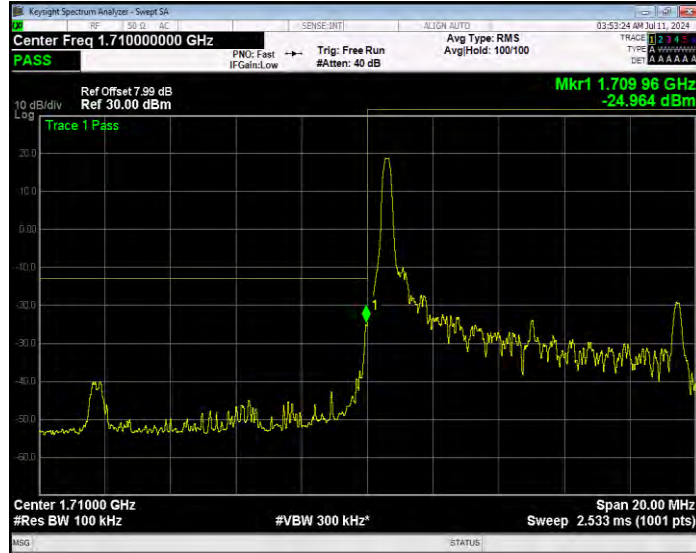

Band66 16QAM BW=10MHz Channel=132022 RB Size=1 Position=#0 Normal