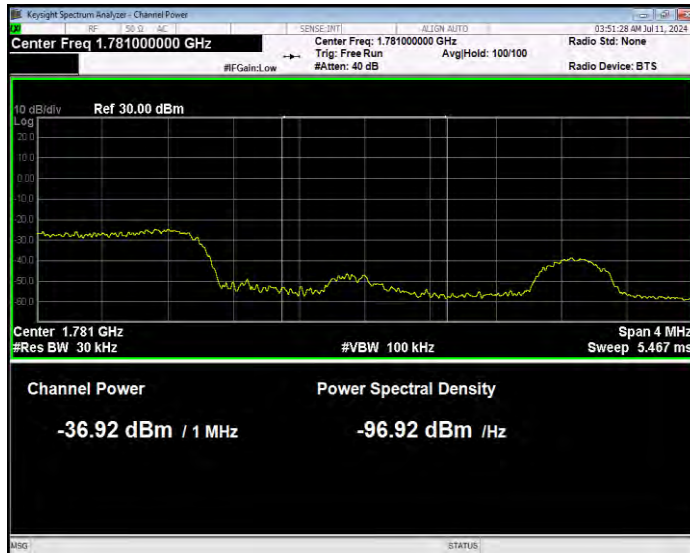

Band66 16QAM BW=3MHz Channel=132657 RB Size=1 Position=#0 Extended