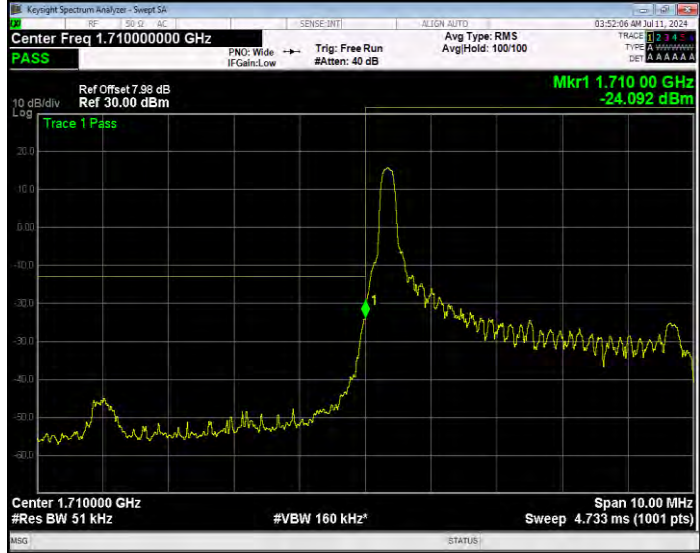

Band66 16QAM BW=5MHz Channel=131997 RB Size=1 Position=#0 Normal