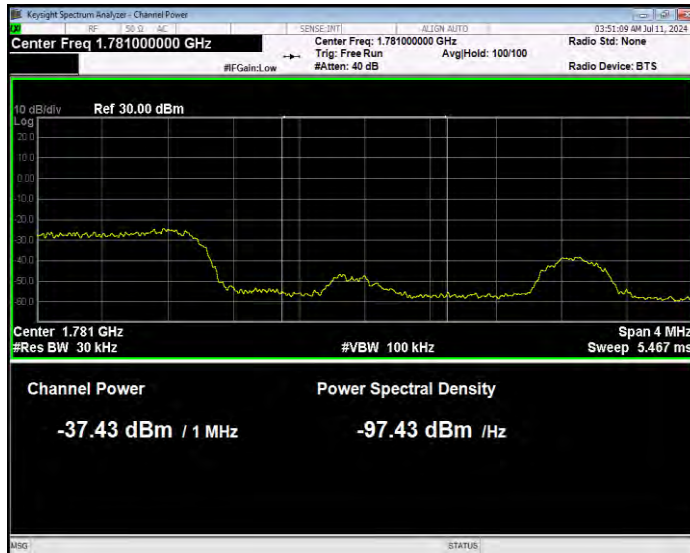

Band66 QPSK BW=3MHz Channel=132657 RB Size=1 Position=#0 Extended

Band66 QPSK BW=3MHz Channel=132657 RB Size=1 Position=#0 Normal