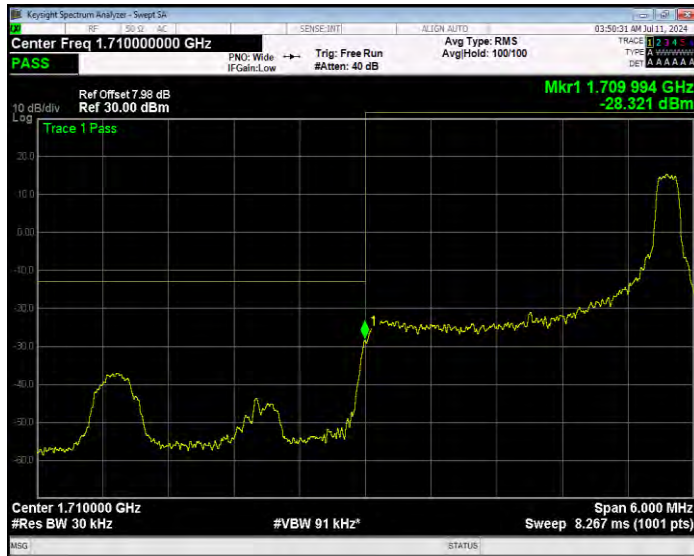

Band66 QPSK BW=3MHz Channel=131987 RB Size=1 Position=#Max Normal