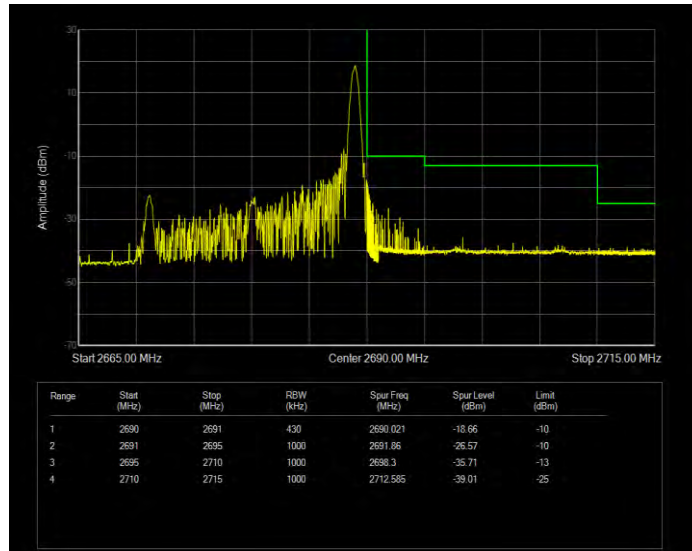

Band41 QPSK BW=20MHz Channel=41490 RB Size=1 Position=#Max Normal