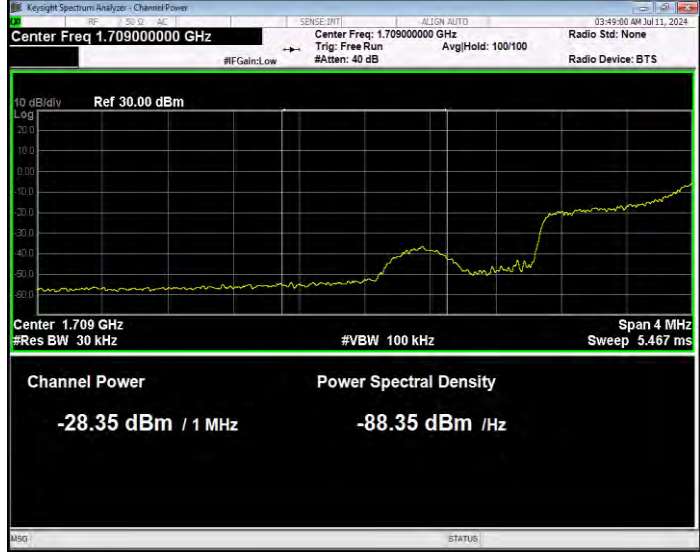

Band66 16QAM BW=5MHz Channel=132647 RB Size=25 Position=#0 Normal

Band66 QPSK BW=1.4MHz Channel=131979 RB Size=1 Position=#0 Extended

Band66 QPSK BW=1.4MHz Channel=131979 RB Size=1 Position=#0 Normal

Band66 QPSK BW=1.4MHz Channel=131979 RB Size=1 Position=#Max Extended