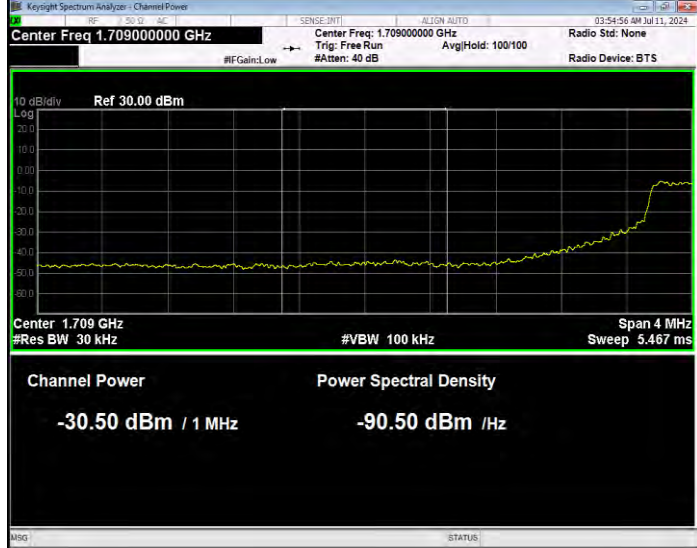

Band66 16QAM BW=15MHz Channel=132047 RB Size=75 Position=#0 Extended