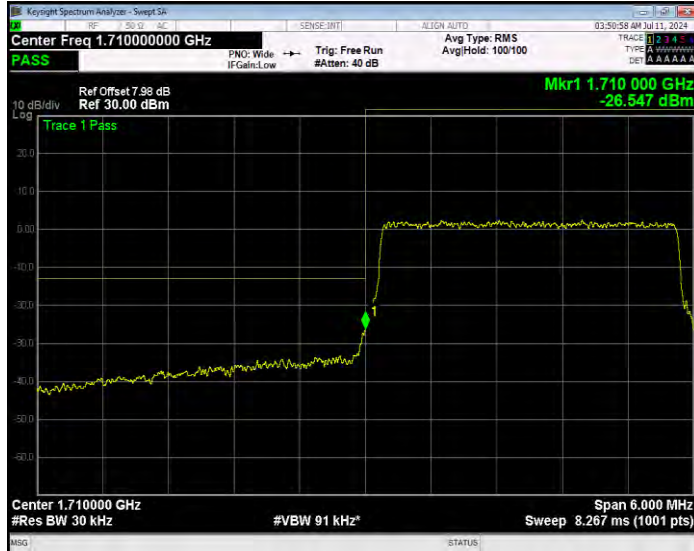

Band66 16QAM BW=3MHz Channel=131987 RB Size=15 Position=#0 Normal