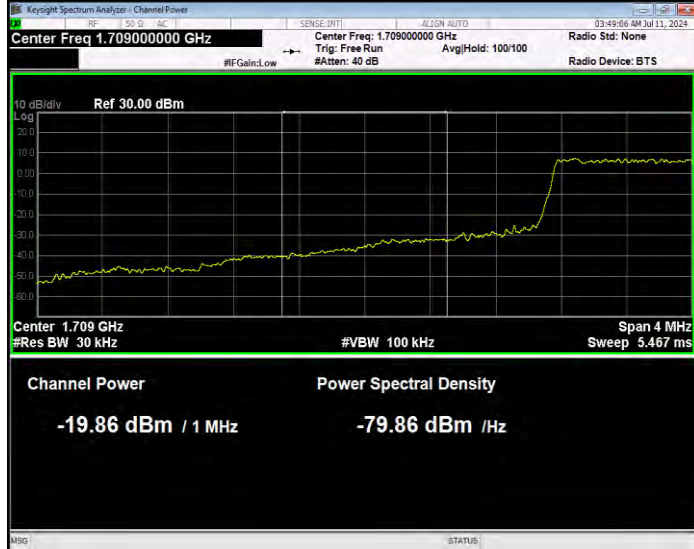

Band66 QPSK BW=1.4MHz Channel=131979 RB Size=6 Position=#0 Extended