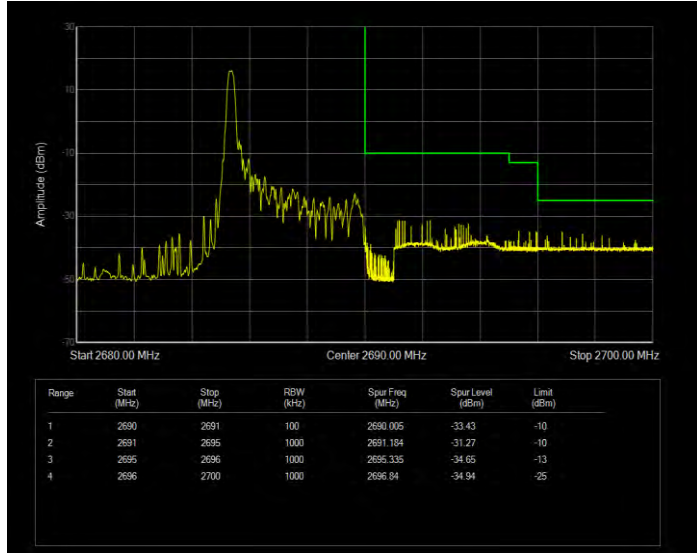

Band41 QPSK BW=5MHz Channel=39675 RB Size=25 Position=#0 Extended

Band41 QPSK BW=5MHz Channel=39675 RB Size=25 Position=#0 Normal

Band41 QPSK BW=5MHz Channel=41565 RB Size=1 Position=#0 Extended

Band41 QPSK BW=5MHz Channel=41565 RB Size=1 Position=#0 Normal