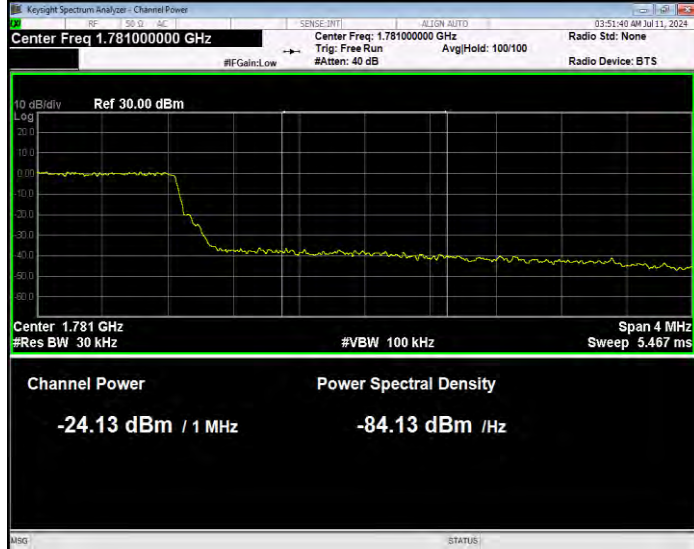

Band66 16QAM BW=3MHz Channel=132657 RB Size=15 Position=#0 Extended