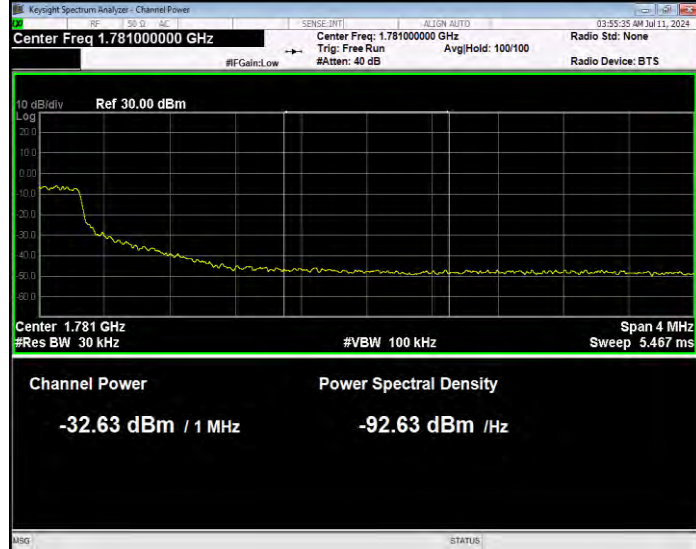

Band66 16QAM BW=15MHz Channel=132597 RB Size=75 Position=#0 Extended