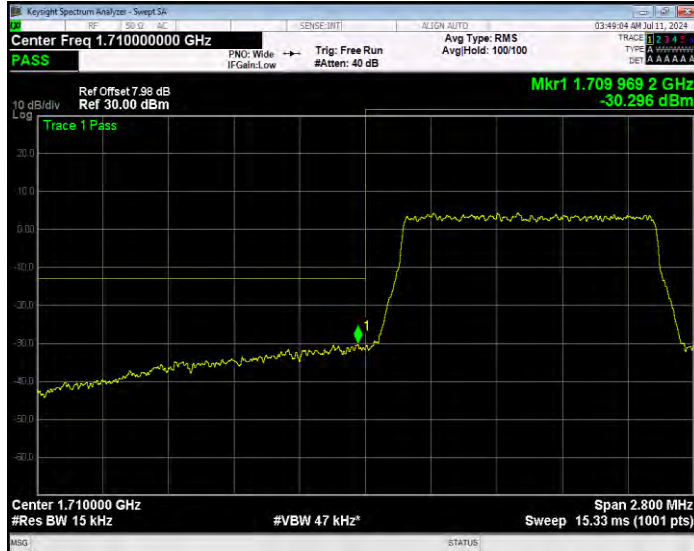

Band66 QPSK BW=1.4MHz Channel=131979 RB Size=6 Position=#0 Normal