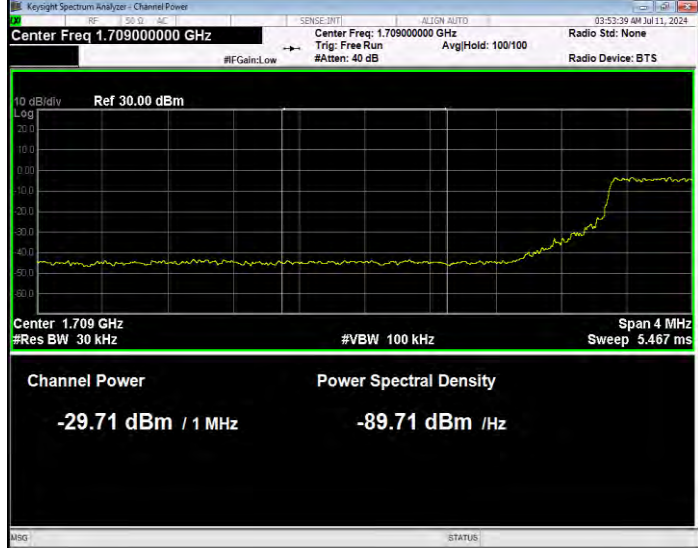

Band66 16QAM BW=10MHz Channel=132022 RB Size=50 Position=#0 Extended