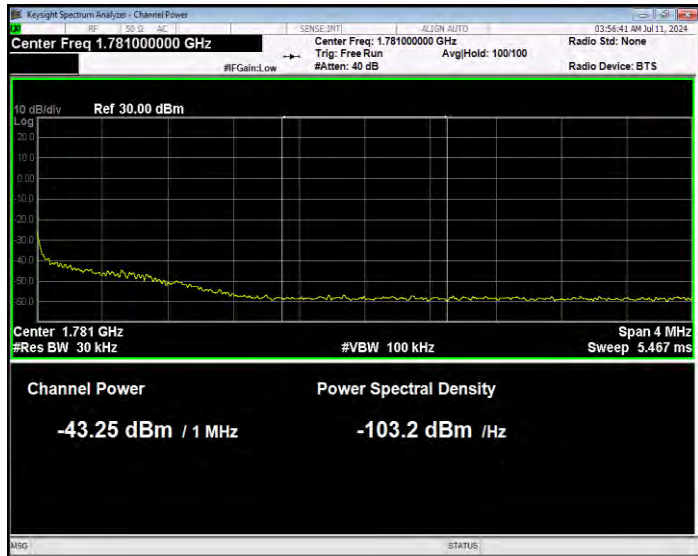

Band66 16QAM BW=20MHz Channel=132572 RB Size=1 Position=#0 Extended

Band66 16QAM BW=20MHz Channel=132572 RB Size=1 Position=#0 Normal