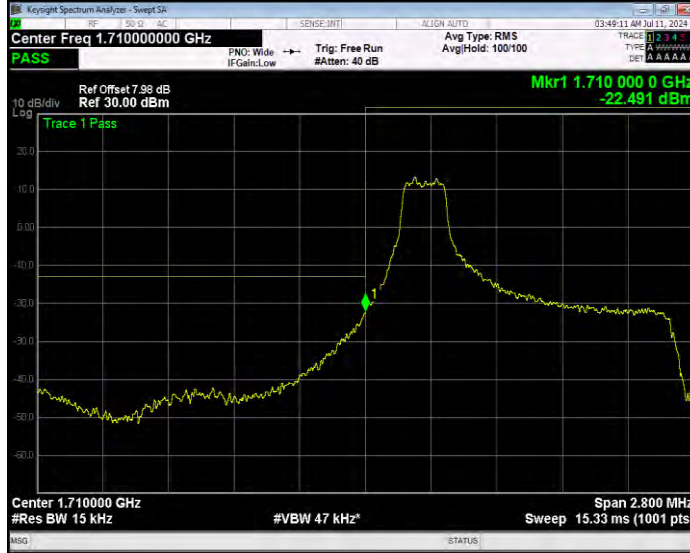

Band66 16QAM BW=1.4MHz Channel=131979 RB Size=1 Position=#Max Extended