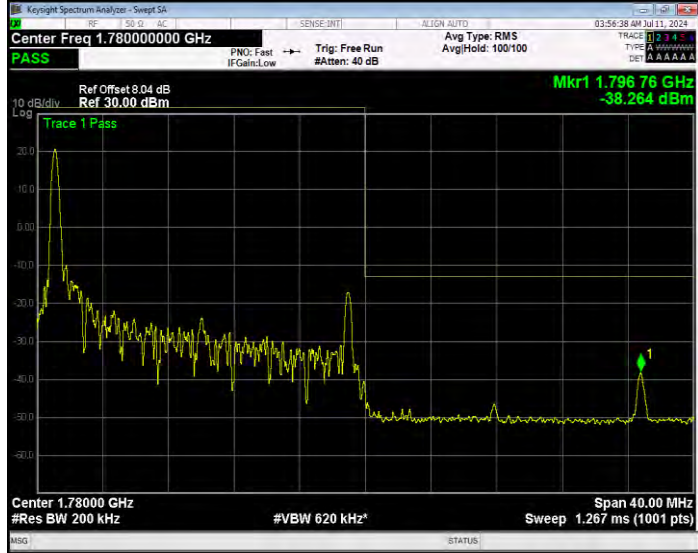

Band66 16QAM BW=20MHz Channel=132572 RB Size=1 Position=#Max Extended