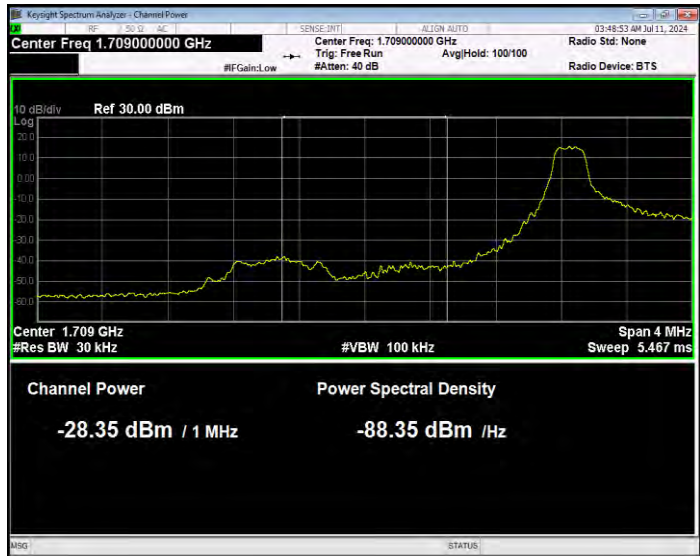

Band66 QPSK BW=1.4MHz Channel=131979 RB Size=1 Position=#0 Extended

Band66 QPSK BW=1.4MHz Channel=131979 RB Size=1 Position=#0 Normal