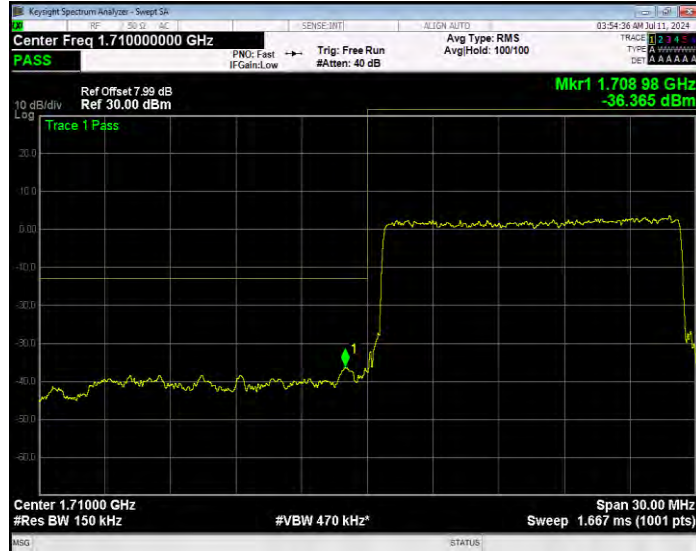

Band66 QPSK BW=15MHz Channel=132047 RB Size=75 Position=#0 Normal