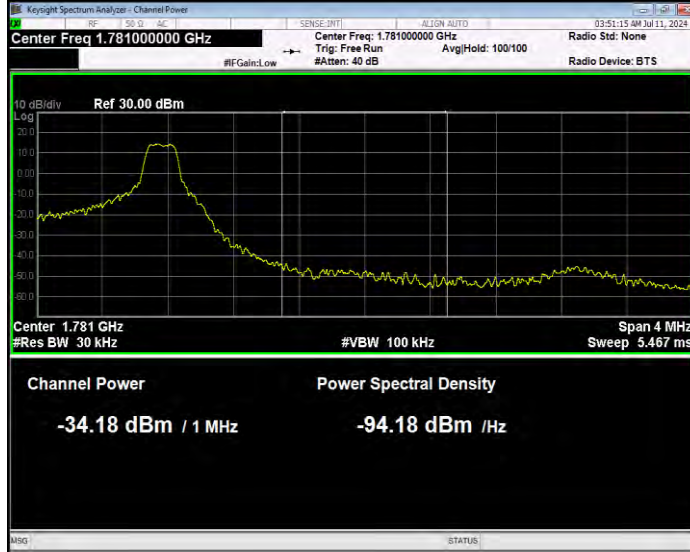

Band66 QPSK BW=3MHz Channel=132657 RB Size=1 Position=#Max Normal