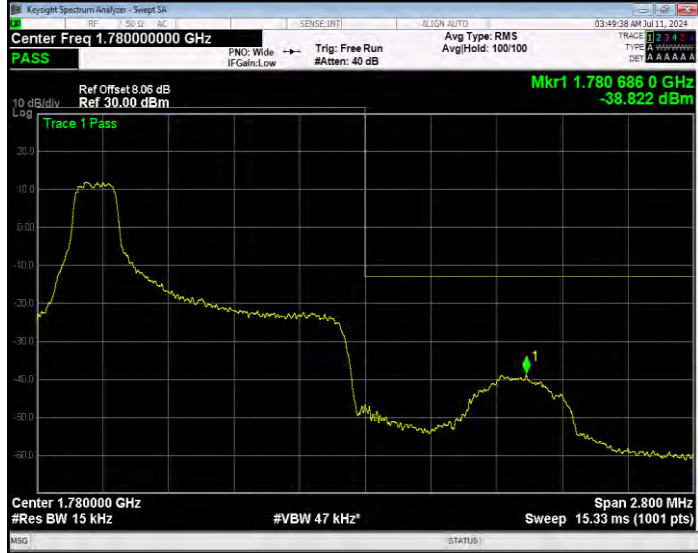

Band66 QPSK BW=1.4MHz Channel=132665 RB Size=1 Position=#0 Normal