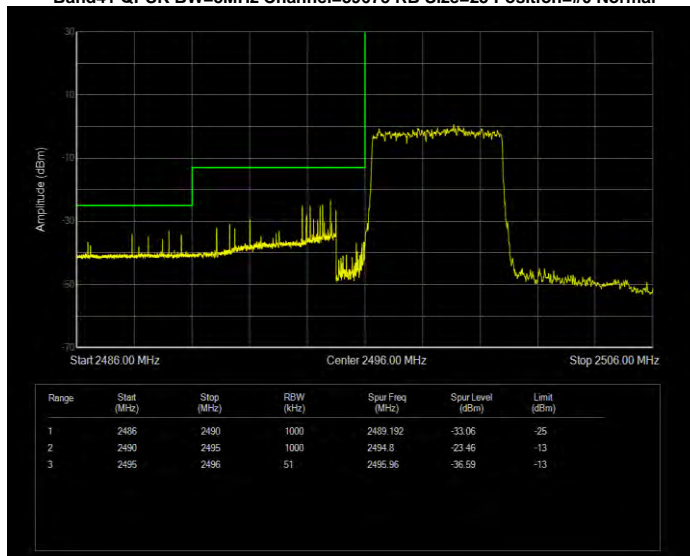

Band41 QPSK BW=5MHz Channel=39675 RB Size=25 Position=#0 Normal