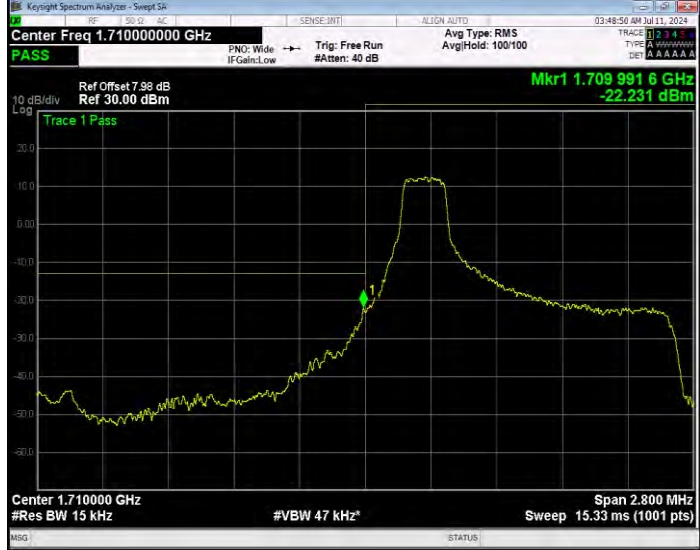

Band66 QPSK BW=1.4MHz Channel=131979 RB Size=1 Position=#Max Extended