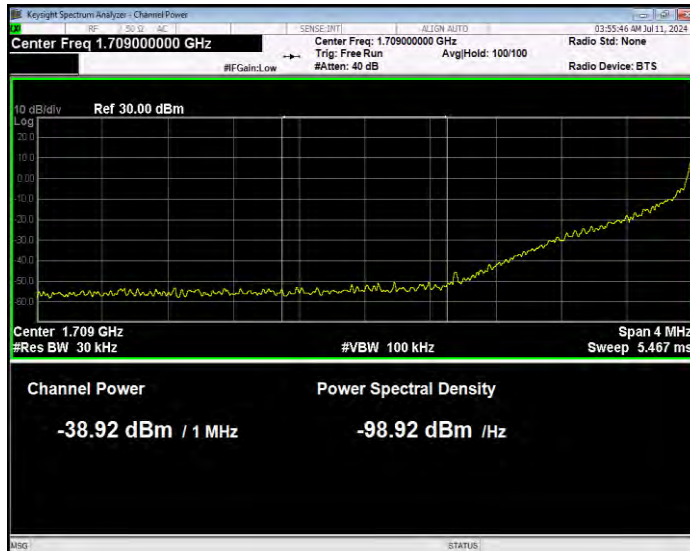

Band66 QPSK BW=20MHz Channel=132072 RB Size=1 Position=#0 Extended