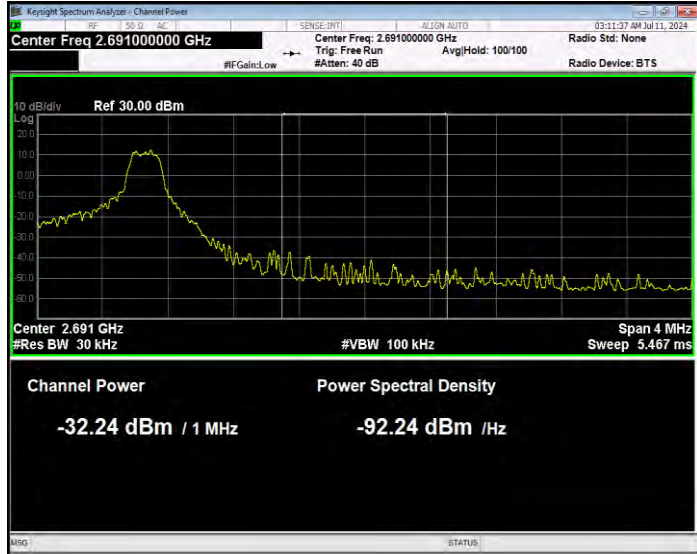

Band41 QPSK BW=5MHz Channel=41565 RB Size=1 Position=#Max Extended