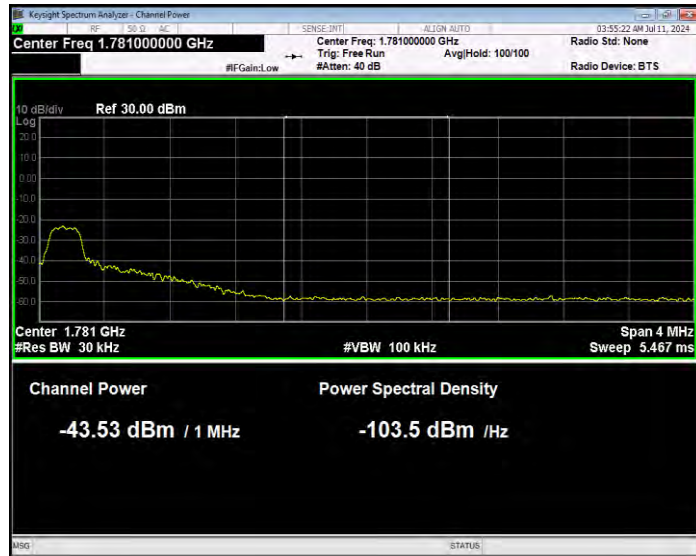

Band66 16QAM BW=15MHz Channel=132597 RB Size=1 Position=#0 Extended

Band66 16QAM BW=15MHz Channel=132597 RB Size=1 Position=#0 Normal