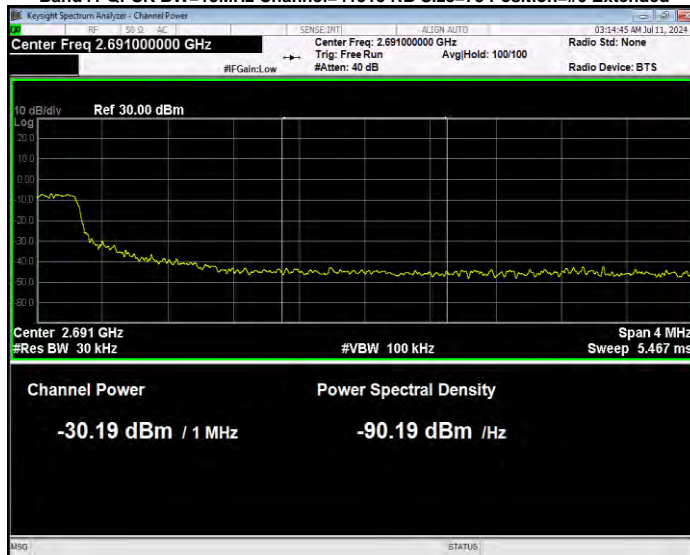

Band41 QPSK BW=15MHz Channel=41515 RB Size=75 Position=#0 Extended