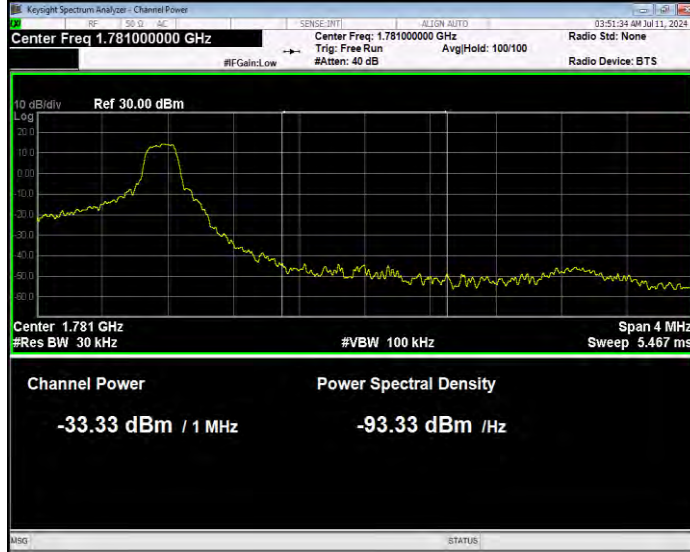

Band66 16QAM BW=3MHz Channel=132657 RB Size=1 Position=#Max Extended