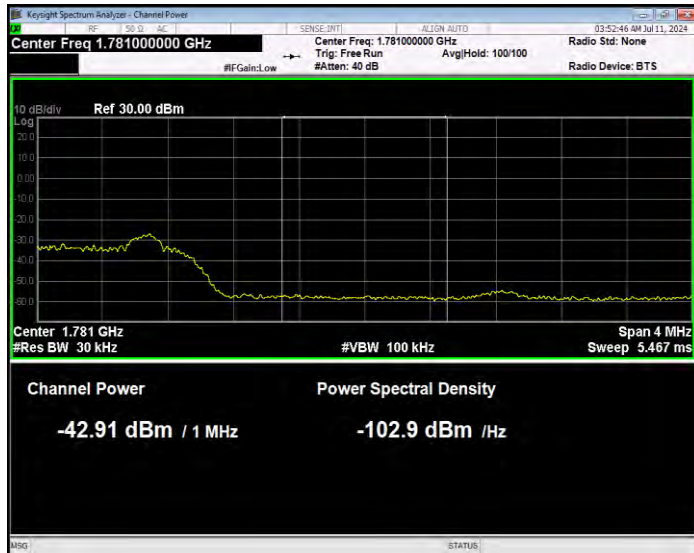

Band66 16QAM BW=5MHz Channel=131997 RB Size=1 Position=#Max Normal

Band66 16QAM BW=5MHz Channel=131997 RB Size=25 Position=#0 Extended

Band66 16QAM BW=5MHz Channel=131997 RB Size=25 Position=#0 Normal

Band66 16QAM BW=5MHz Channel=132647 RB Size=1 Position=#0 Extended