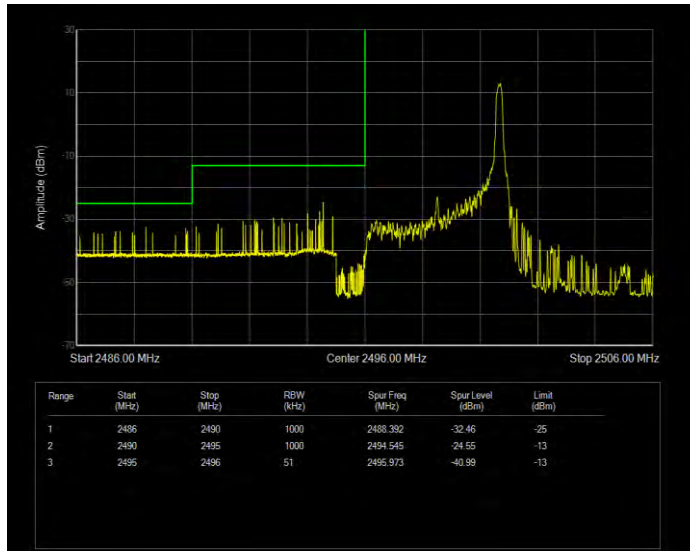

Band41 QPSK BW=5MHz Channel=39675 RB Size=1 Position=#0 Extended

Band41 QPSK BW=5MHz Channel=39675 RB Size=1 Position=#0 Normal

Band41 QPSK BW=5MHz Channel=39675 RB Size=1 Position=#Max Extended

Band41 QPSK BW=5MHz Channel=39675 RB Size=1 Position=#Max Normal