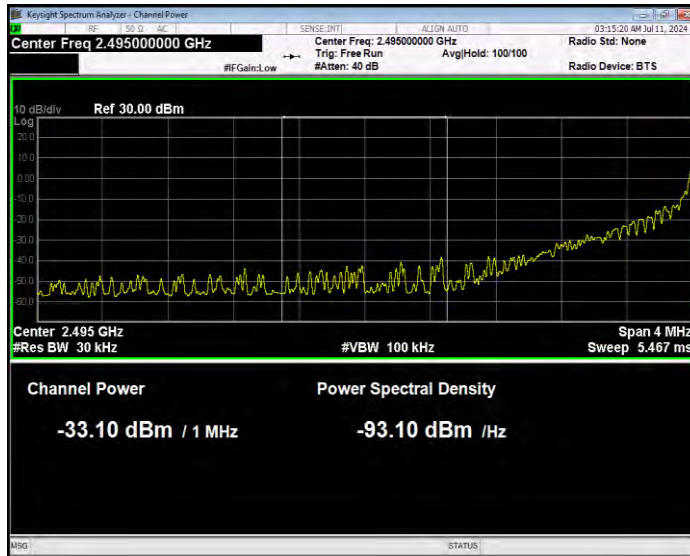

Band41 QPSK BW=20MHz Channel=39750 RB Size=1 Position=#0 Extended