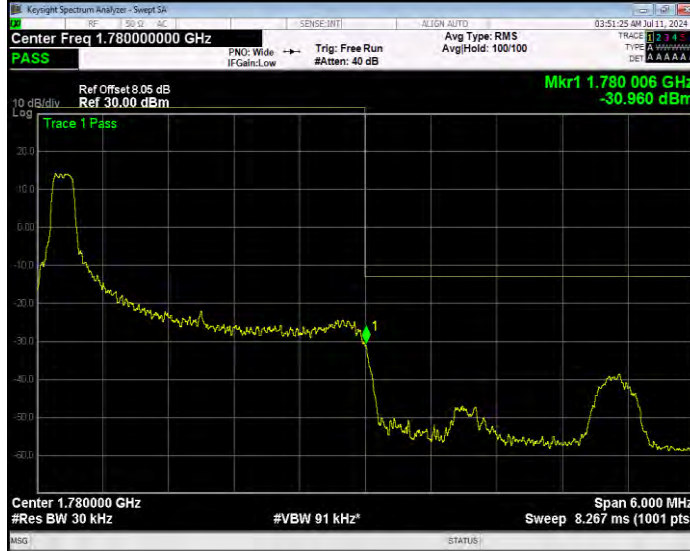

Band66 16QAM BW=3MHz Channel=131987 RB Size=15 Position=#0 Extended

Band66 16QAM BW=3MHz Channel=131987 RB Size=15 Position=#0 Normal

Band66 16QAM BW=3MHz Channel=132657 RB Size=1 Position=#0 Extended

Band66 16QAM BW=3MHz Channel=132657 RB Size=1 Position=#0 Normal