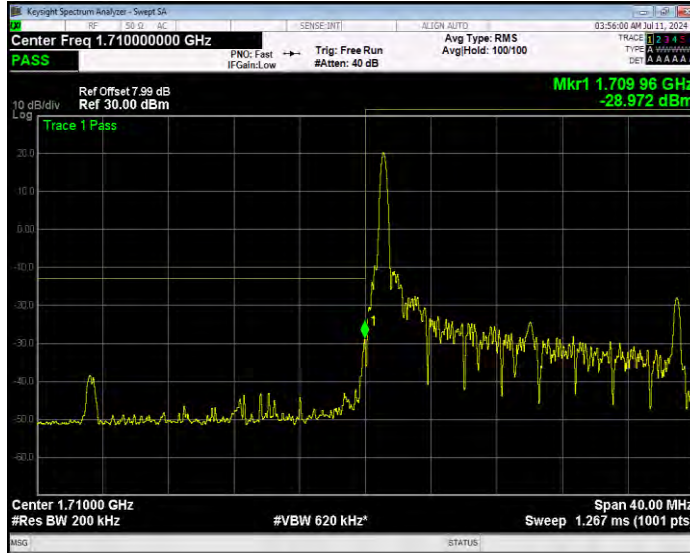

Band66 16QAM BW=20MHz Channel=132072 RB Size=1 Position=#0 Normal