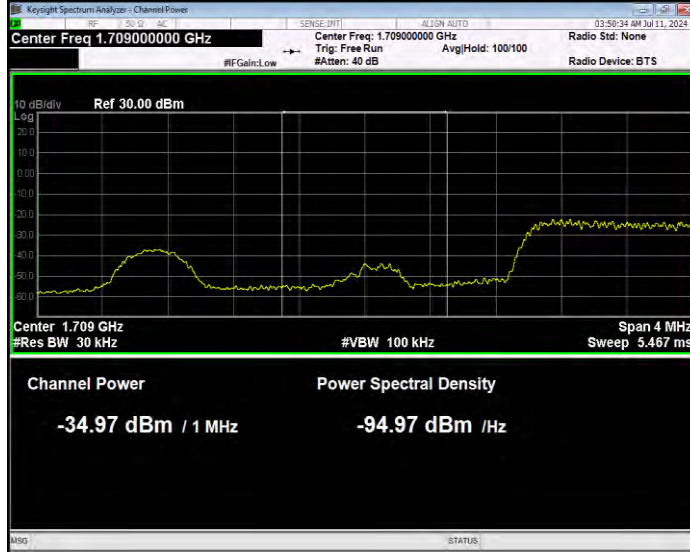

Band66 QPSK BW=3MHz Channel=131987 RB Size=1 Position=#Max Extended