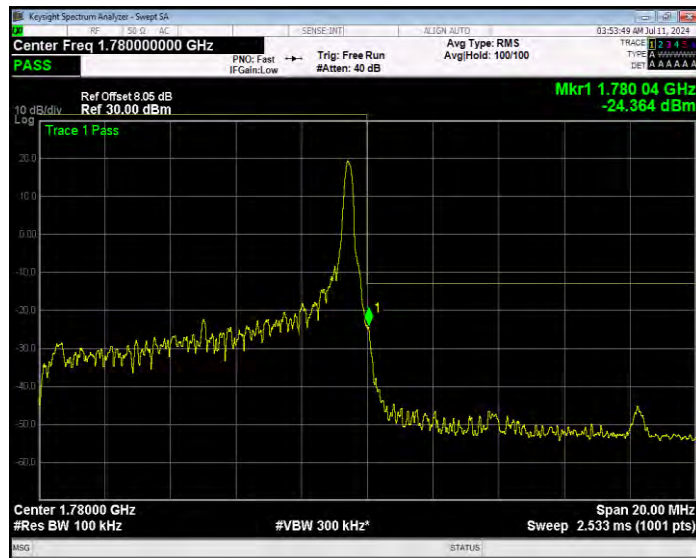

Band66 QPSK BW=10MHz Channel=132622 RB Size=1 Position=#Max Normal