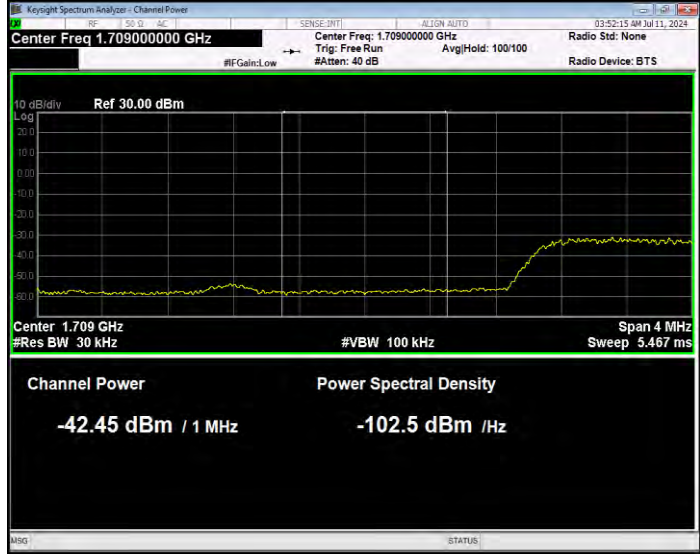

Band66 16QAM BW=3MHz Channel=132657 RB Size=15 Position=#0 Normal

Band66 16QAM BW=5MHz Channel=131997 RB Size=1 Position=#0 Extended

Band66 16QAM BW=5MHz Channel=131997 RB Size=1 Position=#0 Normal

Band66 16QAM BW=5MHz Channel=131997 RB Size=1 Position=#Max Extended