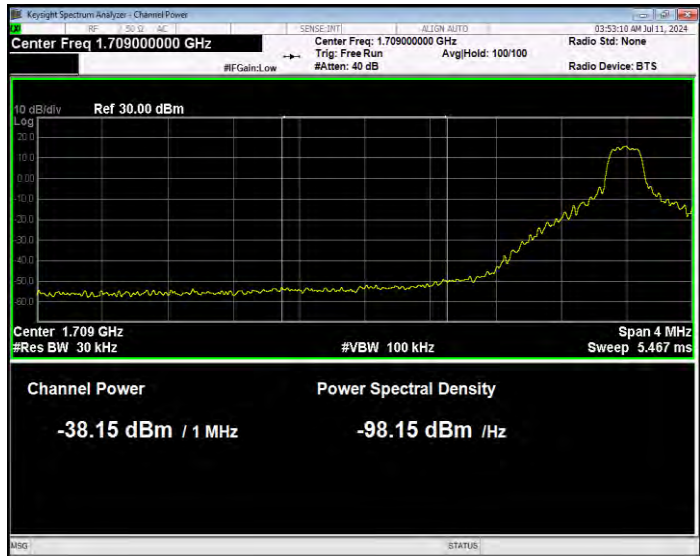

Band66 QPSK BW=10MHz Channel=132022 RB Size=1 Position=#0 Extended