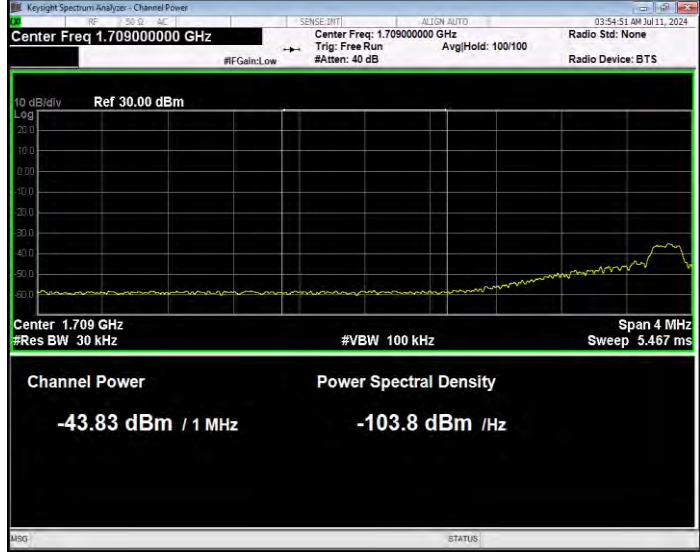

Band66 16QAM BW=15MHz Channel=132047 RB Size=1 Position=#Max Normal