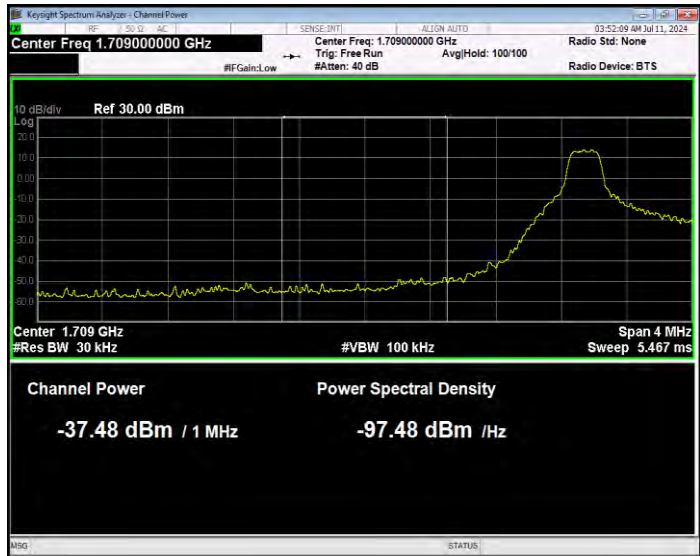

Band66 16QAM BW=5MHz Channel=131997 RB Size=1 Position=#0 Extended