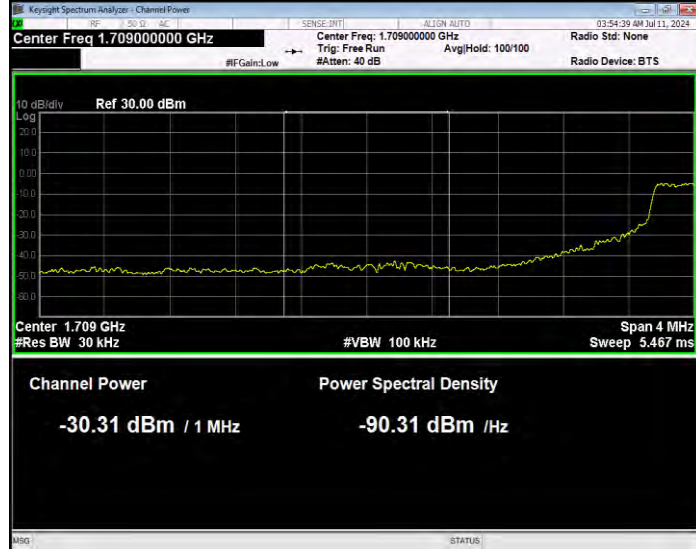

Band66 QPSK BW=15MHz Channel=132047 RB Size=75 Position=#0 Extended