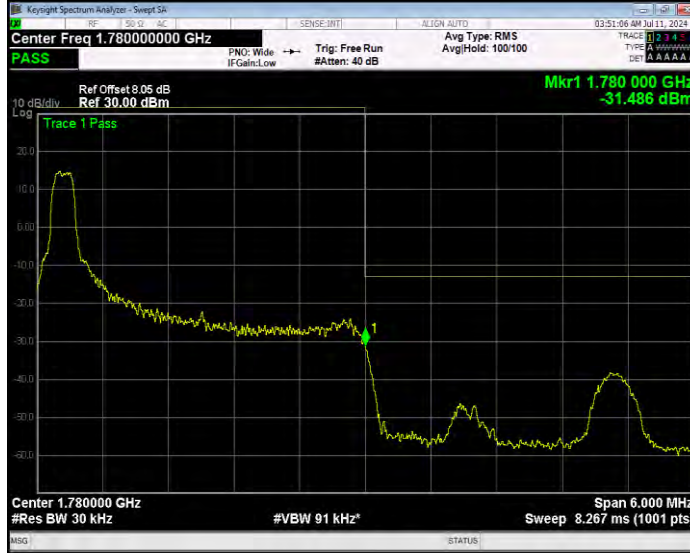

Band66 QPSK BW=3MHz Channel=132657 RB Size=1 Position=#Max Extended