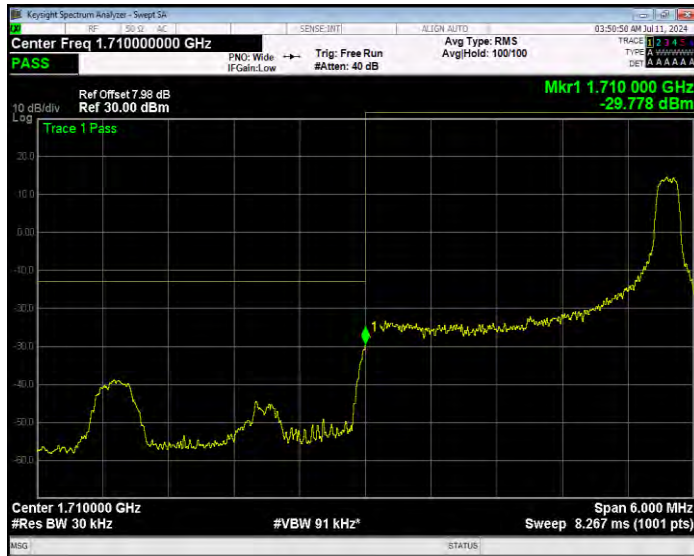

Band66 16QAM BW=3MHz Channel=131987 RB Size=1 Position=#0 Extended

Band66 16QAM BW=3MHz Channel=131987 RB Size=1 Position=#0 Normal

Band66 16QAM BW=3MHz Channel=131987 RB Size=1 Position=#Max Extended

Band66 16QAM BW=3MHz Channel=131987 RB Size=1 Position=#Max Normal