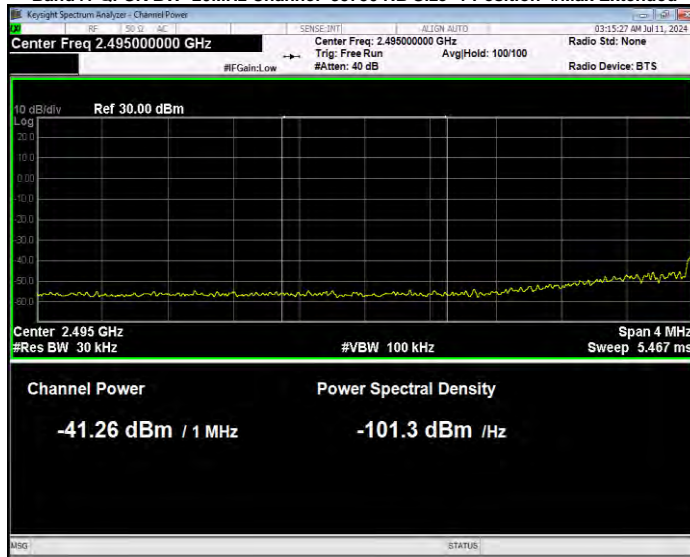

Band41 QPSK BW=20MHz Channel=39750 RB Size=1 Position=#Max Extended