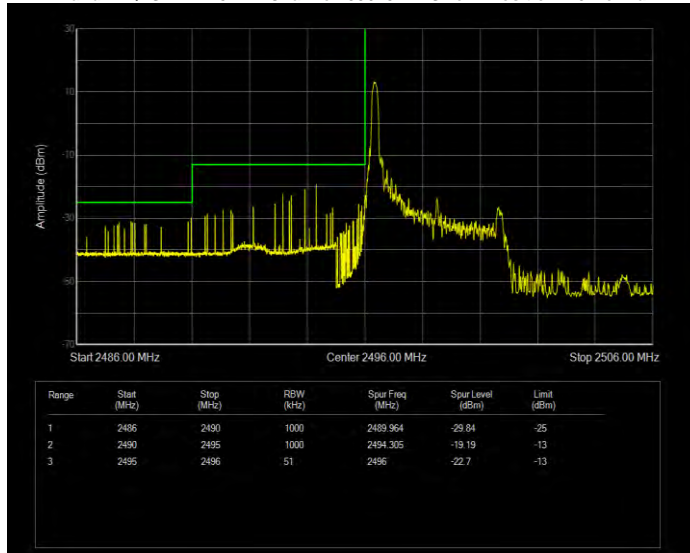

Band41 QPSK BW=5MHz Channel=39675 RB Size=1 Position=#0 Normal