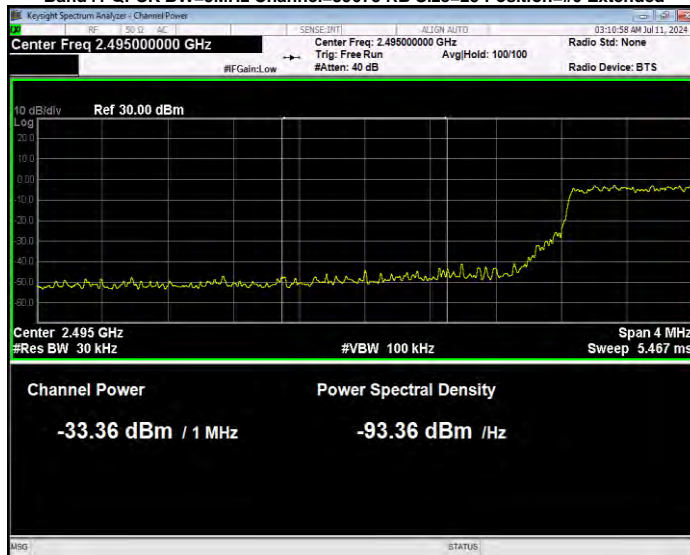

Band41 QPSK BW=5MHz Channel=39675 RB Size=25 Position=#0 Extended