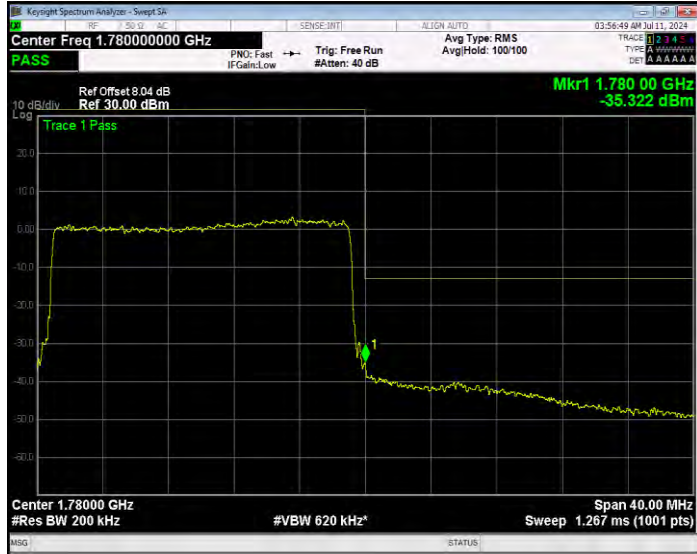

Band66 16QAM BW=20MHz Channel=132572 RB Size=100 Position=#0 Normal