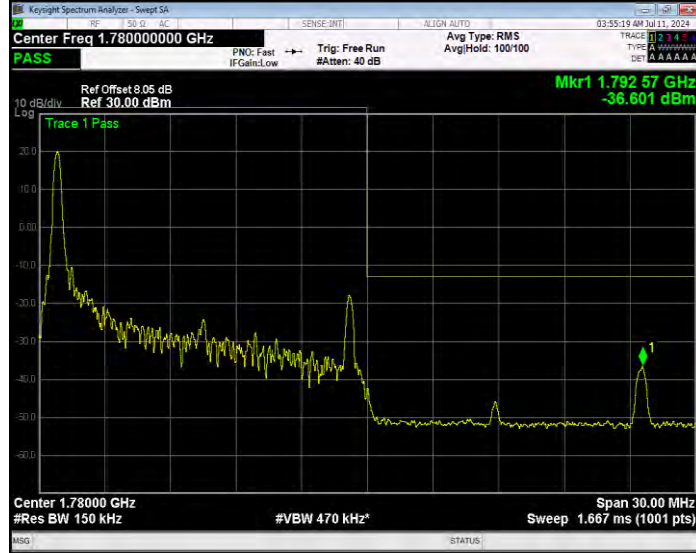

Band66 16QAM BW=15MHz Channel=132597 RB Size=1 Position=#Max Extended