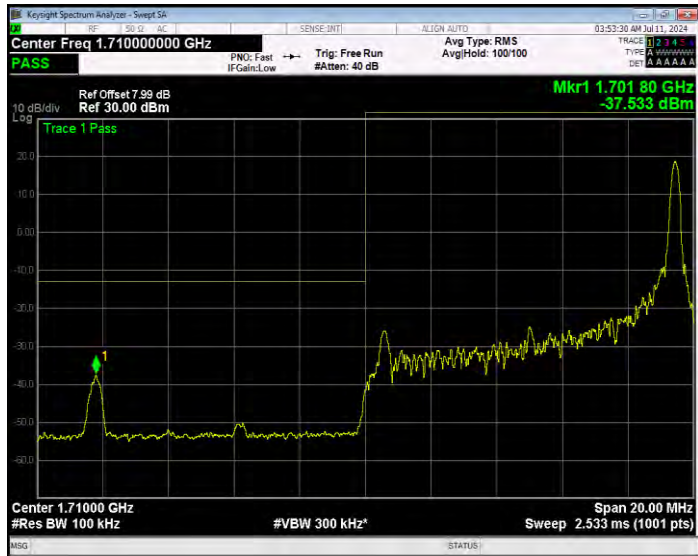

Band66 16QAM BW=10MHz Channel=132022 RB Size=1 Position=#Max Normal