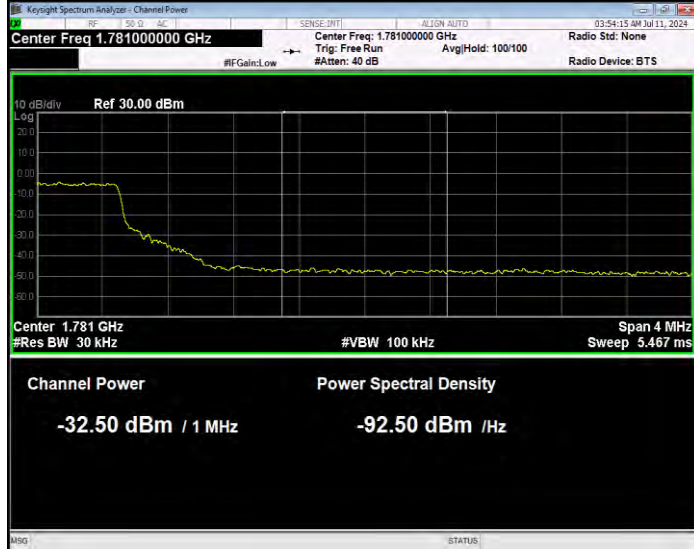

Band66 16QAM BW=10MHz Channel=132622 RB Size=50 Position=#0 Extended