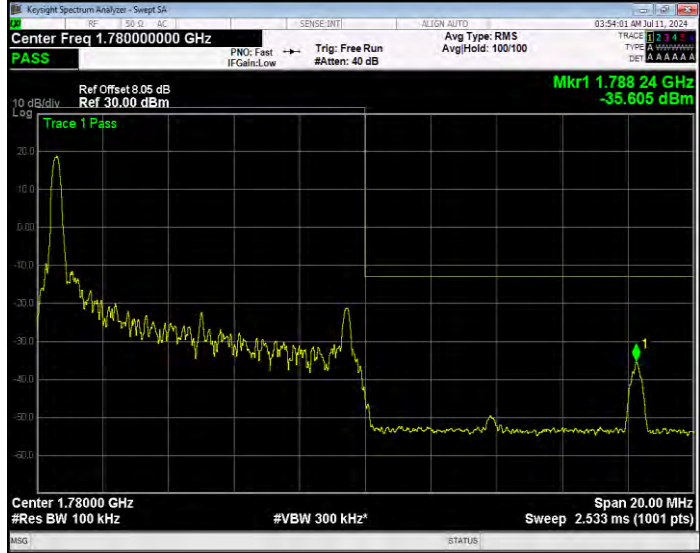

Band66 16QAM BW=10MHz Channel=132622 RB Size=1 Position=#Max Extended