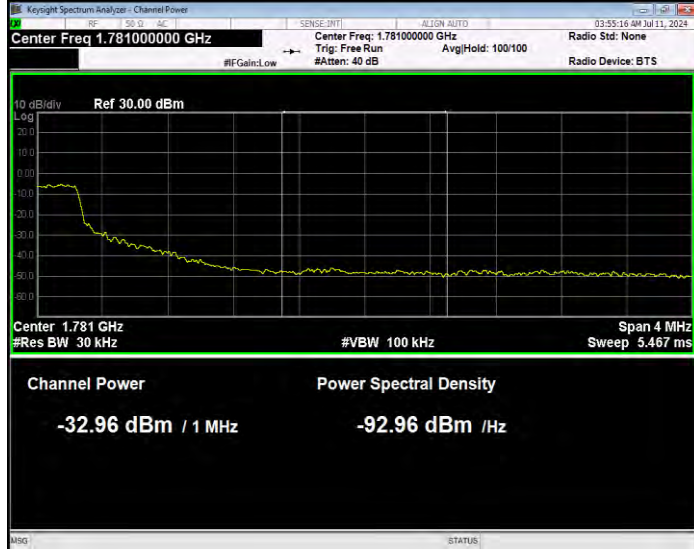

Band66 QPSK BW=15MHz Channel=132047 RB Size=75 Position=#0 Extended

Band66 QPSK BW=15MHz Channel=132047 RB Size=75 Position=#0 Normal

Band66 QPSK BW=15MHz Channel=132597 RB Size=1 Position=#0 Extended

Band66 QPSK BW=15MHz Channel=132597 RB Size=75 Position=#0 Extended