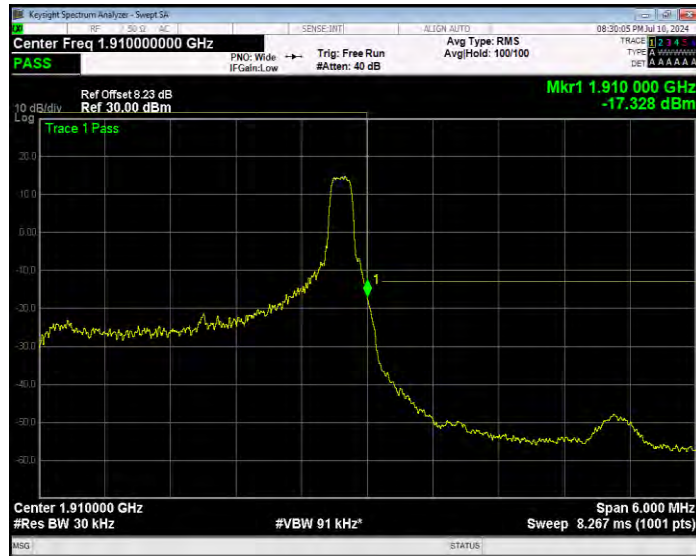

Band2 16QAM BW=3MHz Channel=18615 RB Size=1 Position=#Max Normal

Band2 16QAM BW=3MHz Channel=18615 RB Size=15 Position=#0 Extended

Band2 16QAM BW=3MHz Channel=18615 RB Size=15 Position=#0 Normal

Band2 16QAM BW=3MHz Channel=19185 RB Size=1 Position=#0 Extended