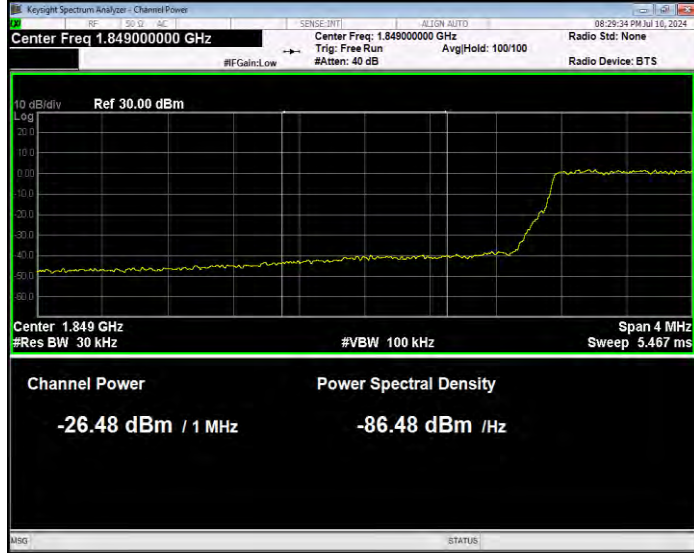

Band2 16QAM BW=3MHz Channel=18615 RB Size=15 Position=#0 Extended