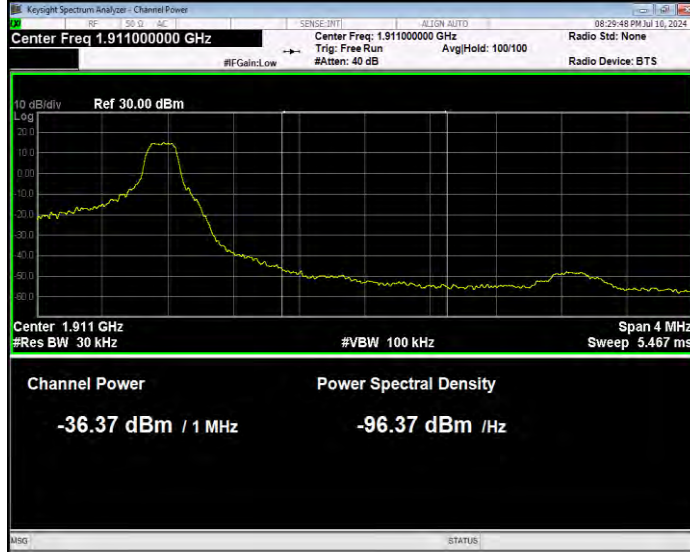

Band2 QPSK BW=3MHz Channel=19185 RB Size=1 Position=#Max Normal