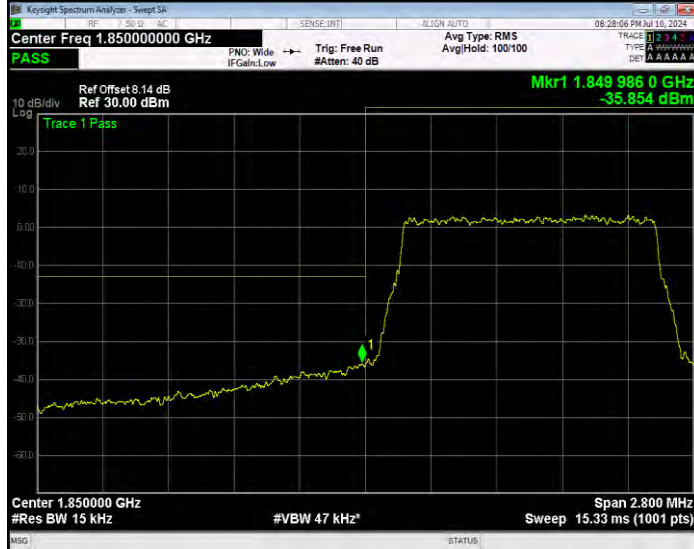

Band2 16QAM BW=1.4MHz Channel=19193 RB Size=1 Position=#0 Extended