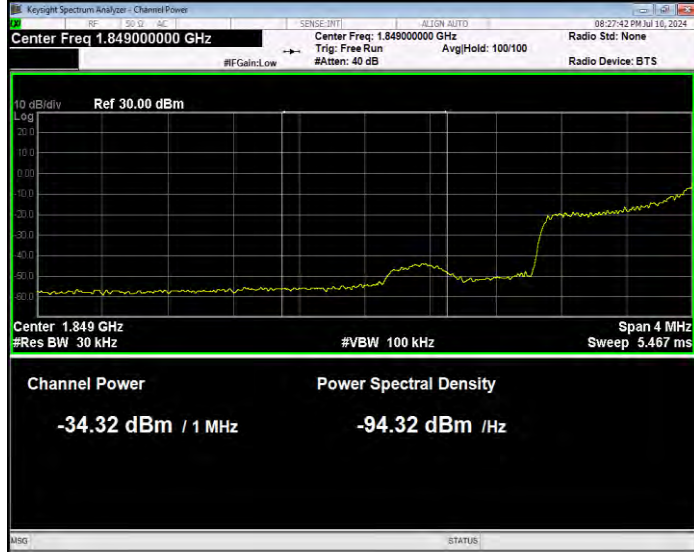

Band2 QPSK BW=1.4MHz Channel=18607 RB Size=1 Position=#Max Extended