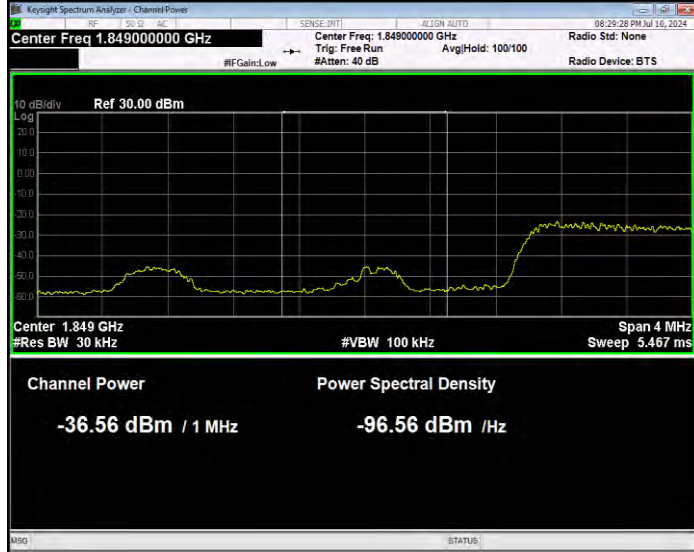

Band2 16QAM BW=20MHz Channel=19100 RB Size=100 Position=#0 Normal

Band2 16QAM BW=3MHz Channel=18615 RB Size=1 Position=#0 Extended

Band2 16QAM BW=3MHz Channel=18615 RB Size=1 Position=#0 Normal

Band2 16QAM BW=3MHz Channel=18615 RB Size=1 Position=#Max Extended