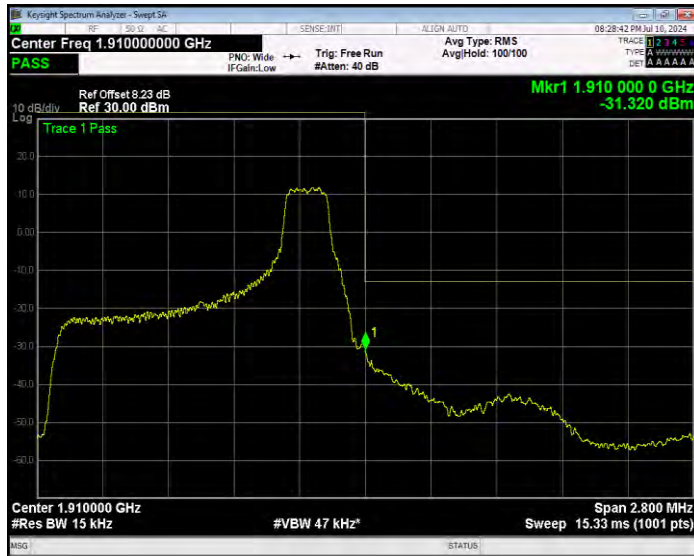

Band2 16QAM BW=1.4MHz Channel=19193 RB Size=1 Position=#Max Normal