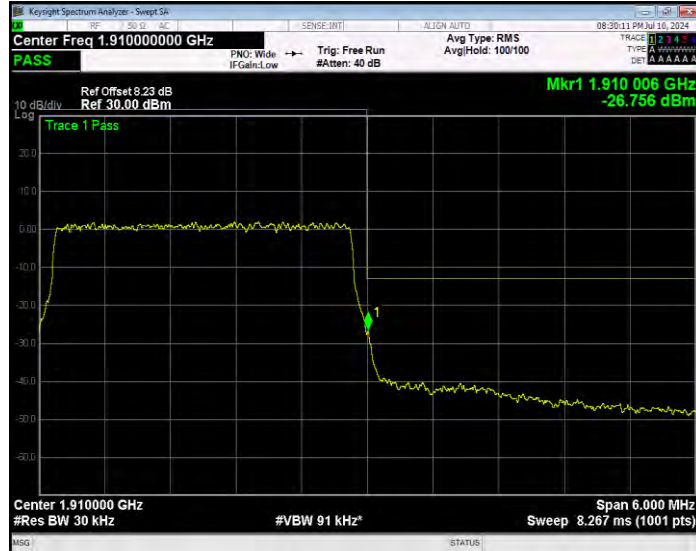

Band2 16QAM BW=3MHz Channel=19185 RB Size=15 Position=#0 Normal