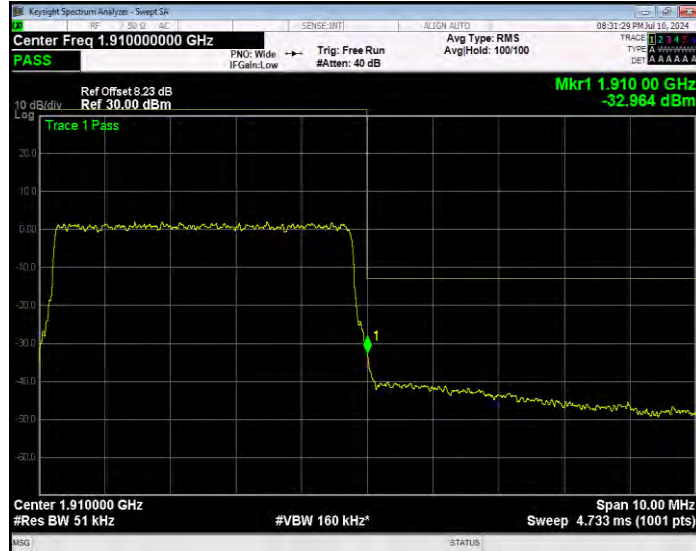

Band2 16QAM BW=5MHz Channel=18625 RB Size=25 Position=#0 Normal

Band2 16QAM BW=5MHz Channel=19175 RB Size=1 Position=#0 Extended

Band2 16QAM BW=5MHz Channel=19175 RB Size=25 Position=#0 Extended

Band2 16QAM BW=5MHz Channel=19175 RB Size=25 Position=#0 Normal