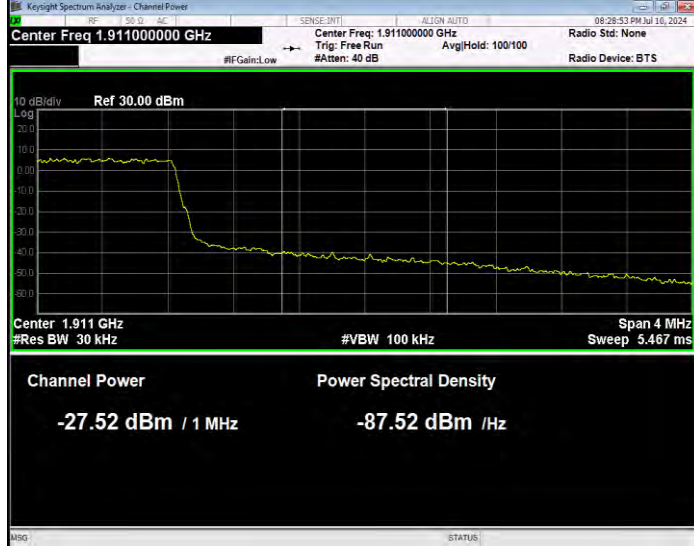

Band2 16QAM BW=1.4MHz Channel=19193 RB Size=6 Position=#0 Extended