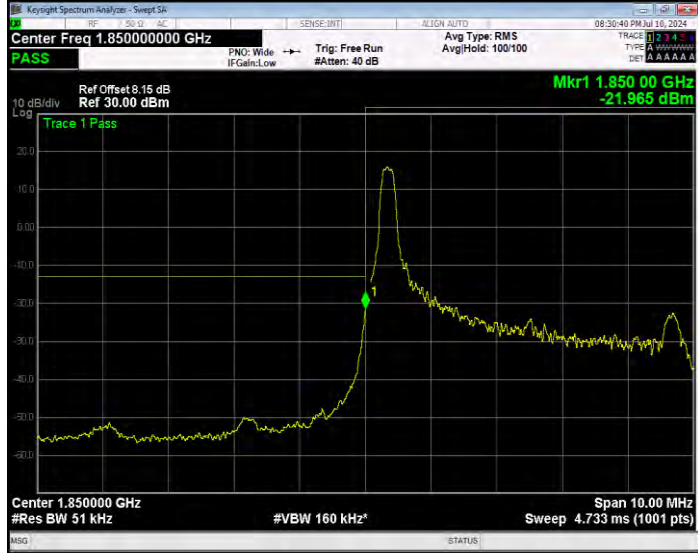

Band2 16QAM BW=3MHz Channel=19185 RB Size=15 Position=#0 Extended

Band2 16QAM BW=3MHz Channel=19185 RB Size=15 Position=#0 Normal

Band2 16QAM BW=5MHz Channel=18625 RB Size=1 Position=#0 Extended

Band2 16QAM BW=5MHz Channel=18625 RB Size=1 Position=#0 Normal