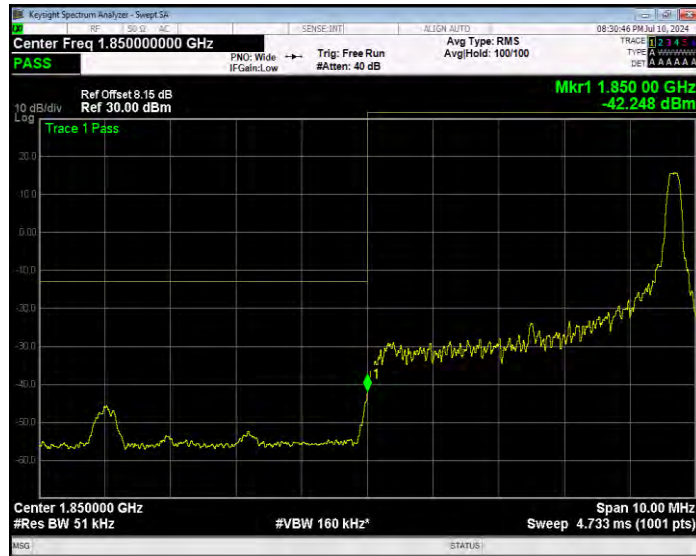

Band2 16QAM BW=5MHz Channel=18625 RB Size=1 Position=#Max Normal