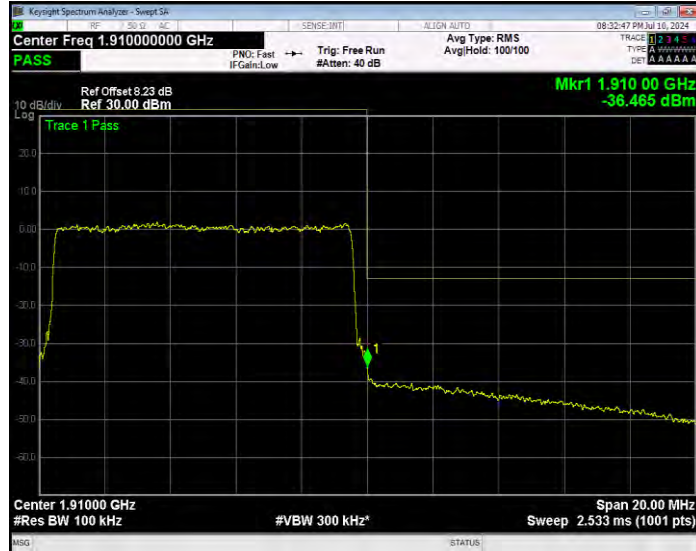

Band2 16QAM BW=10MHz Channel=19150 RB Size=50 Position=#0 Normal