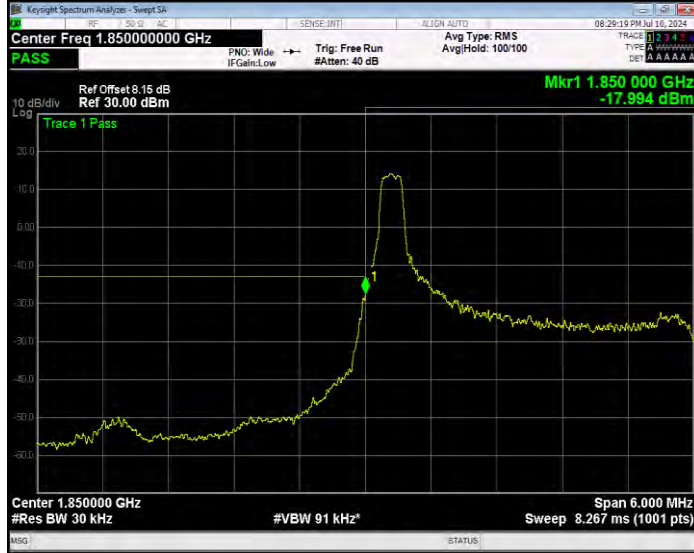

Band2 16QAM BW=3MHz Channel=18615 RB Size=1 Position=#0 Normal