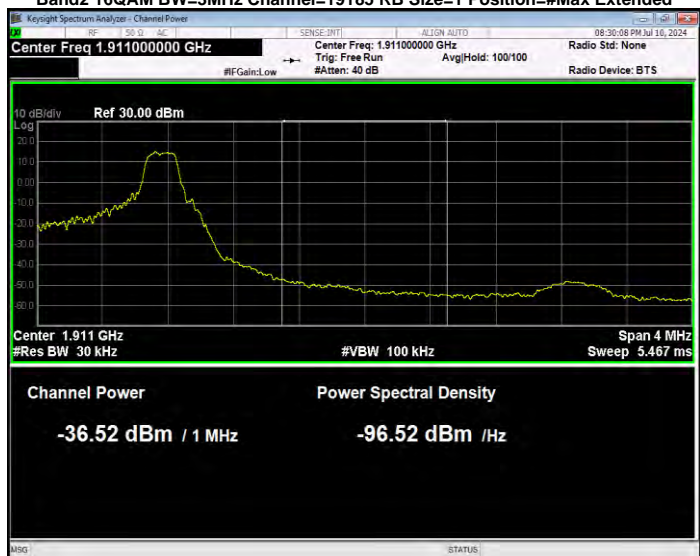

Band2 16QAM BW=3MHz Channel=18615 RB Size=1 Position=#Max Normal

Band2 16QAM BW=3MHz Channel=18615 RB Size=15 Position=#0 Extended

Band2 16QAM BW=3MHz Channel=18615 RB Size=15 Position=#0 Normal

Band2 16QAM BW=3MHz Channel=19185 RB Size=1 Position=#0 Extended