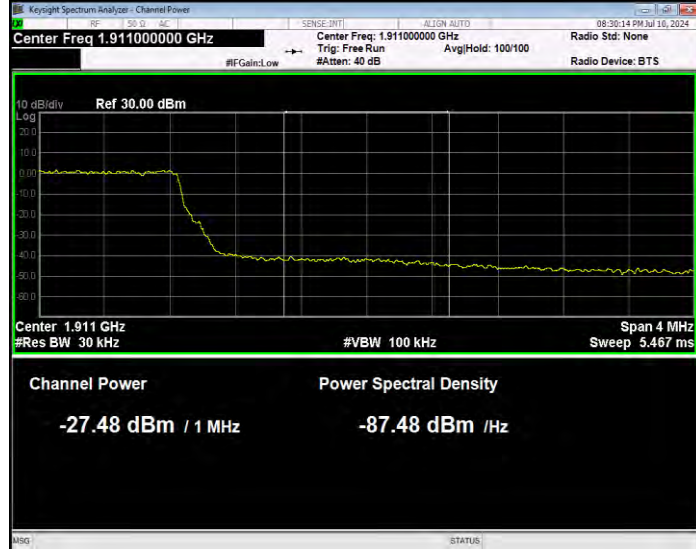

Band2 16QAM BW=3MHz Channel=19185 RB Size=15 Position=#0 Extended