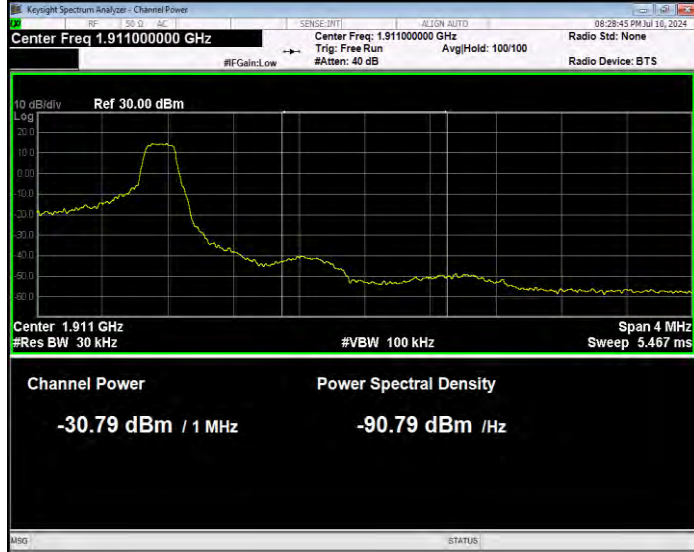

Band2 16QAM BW=1.4MHz Channel=19193 RB Size=1 Position=#Max Extended