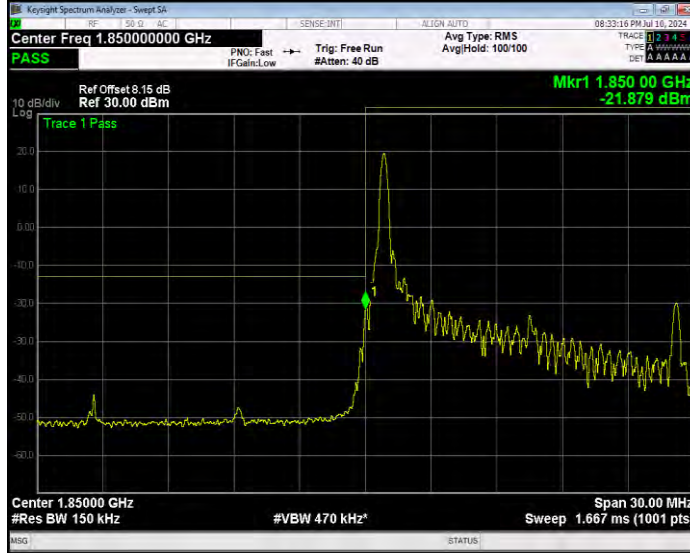

Band2 16QAM BW=15MHz Channel=18675 RB Size=1 Position=#0 Normal