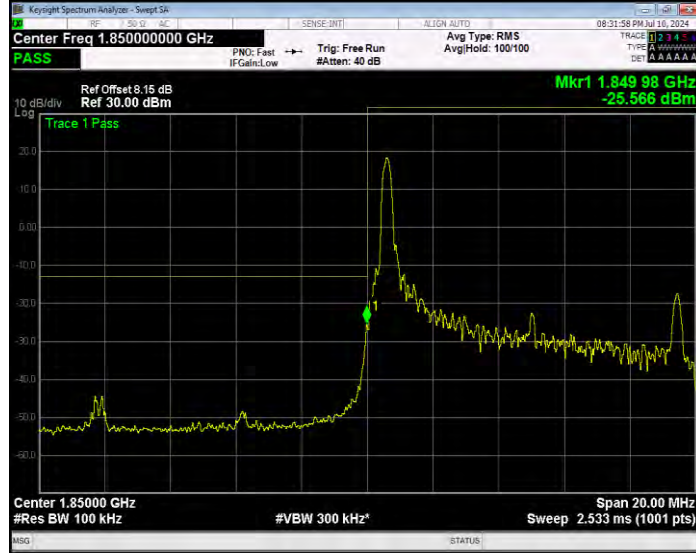

Band2 16QAM BW=10MHz Channel=18650 RB Size=1 Position=#0 Normal