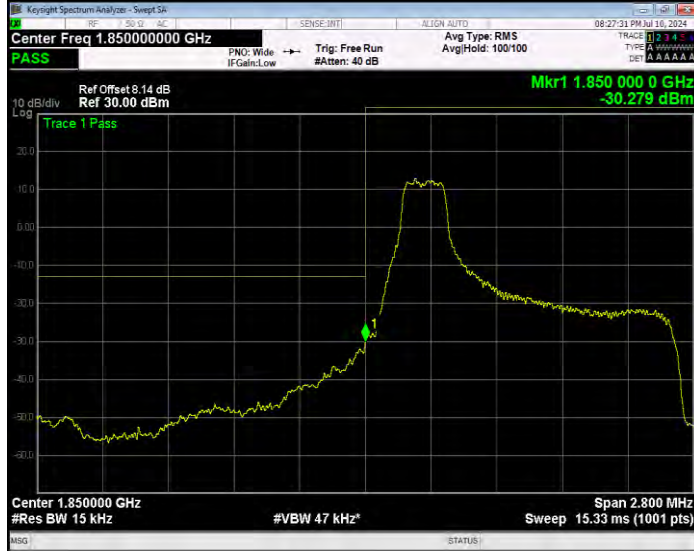

Band2 QPSK BW=1.4MHz Channel=18607 RB Size=1 Position=#0 Normal