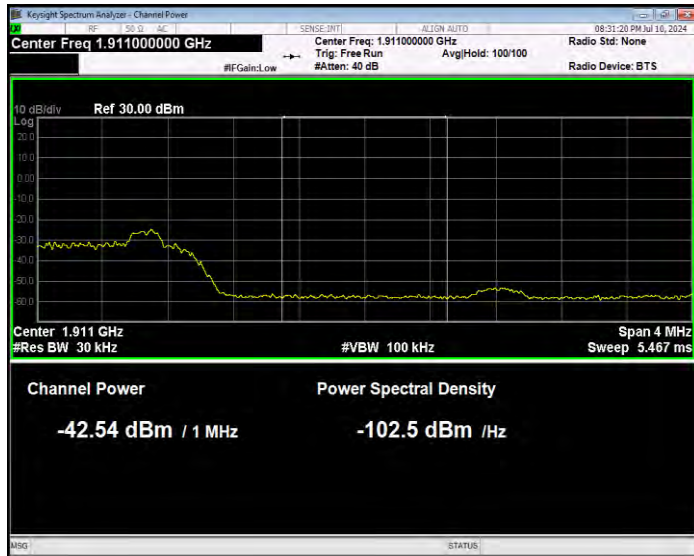

Band2 16QAM BW=5MHz Channel=19175 RB Size=1 Position=#0 Extended