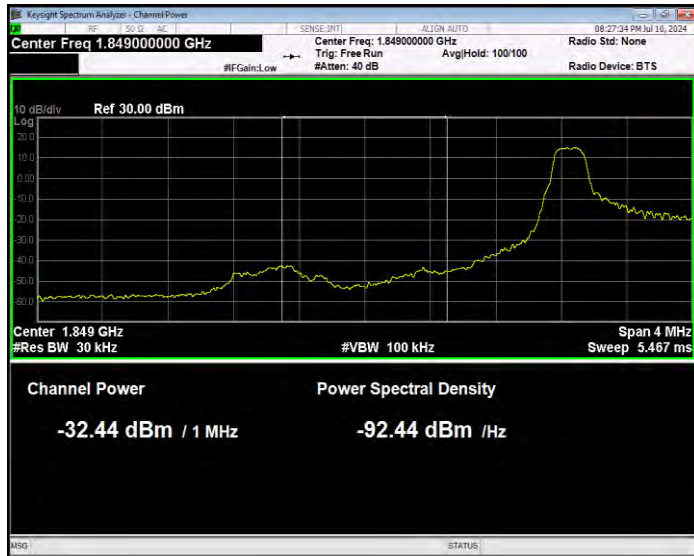

Band2 QPSK BW=1.4MHz Channel=18607 RB Size=1 Position=#0 Extended