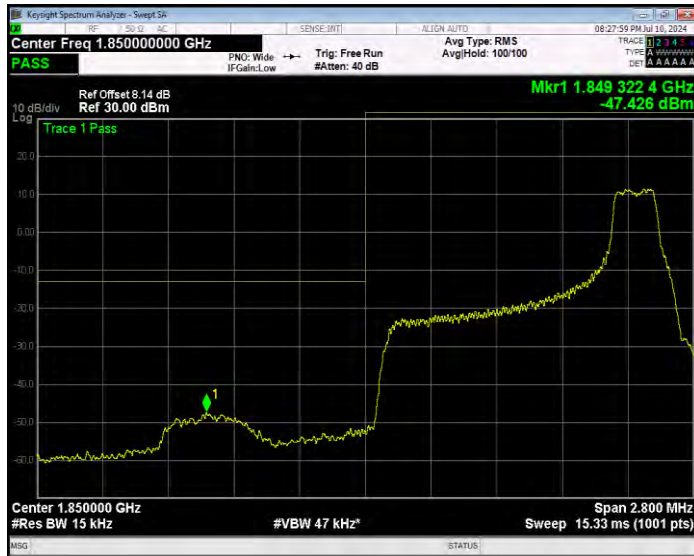

Band2 16QAM BW=1.4MHz Channel=18607 RB Size=1 Position=#0 Extended

Band2 16QAM BW=1.4MHz Channel=18607 RB Size=1 Position=#0 Normal

Band2 16QAM BW=1.4MHz Channel=18607 RB Size=1 Position=#Max Extended

Band2 16QAM BW=1.4MHz Channel=18607 RB Size=1 Position=#Max Normal