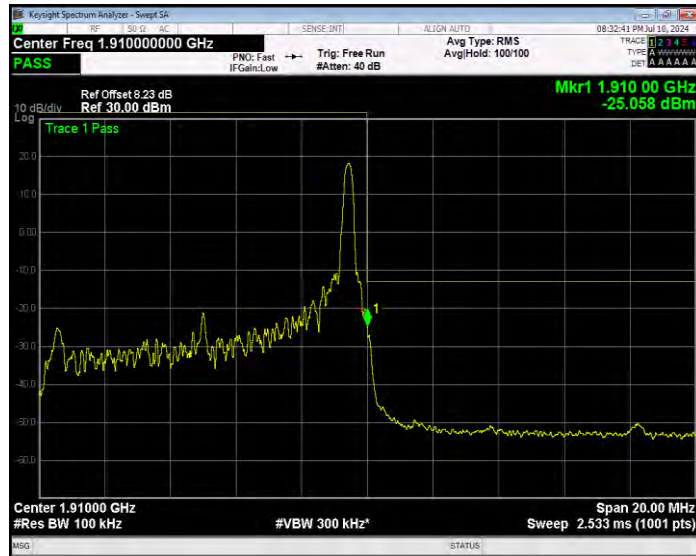

Band2 16QAM BW=10MHz Channel=19150 RB Size=1 Position=#Max Normal