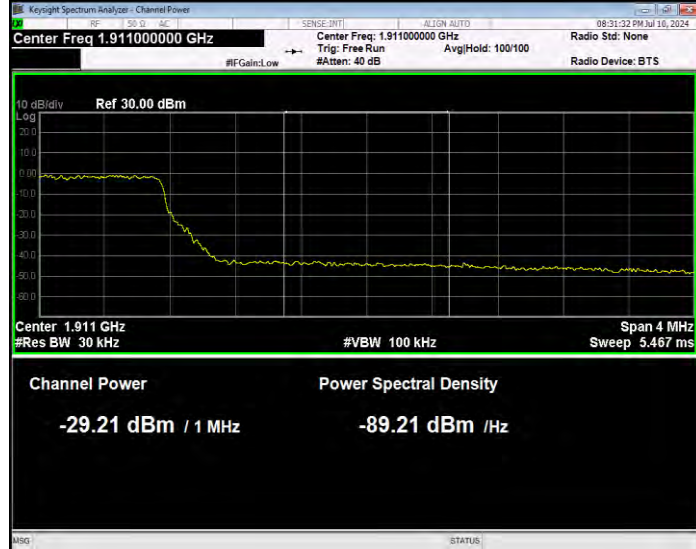

Band2 16QAM BW=5MHz Channel=18625 RB Size=25 Position=#0 Normal

Band2 16QAM BW=5MHz Channel=19175 RB Size=1 Position=#0 Extended

Band2 16QAM BW=5MHz Channel=19175 RB Size=25 Position=#0 Extended

Band2 16QAM BW=5MHz Channel=19175 RB Size=25 Position=#0 Normal