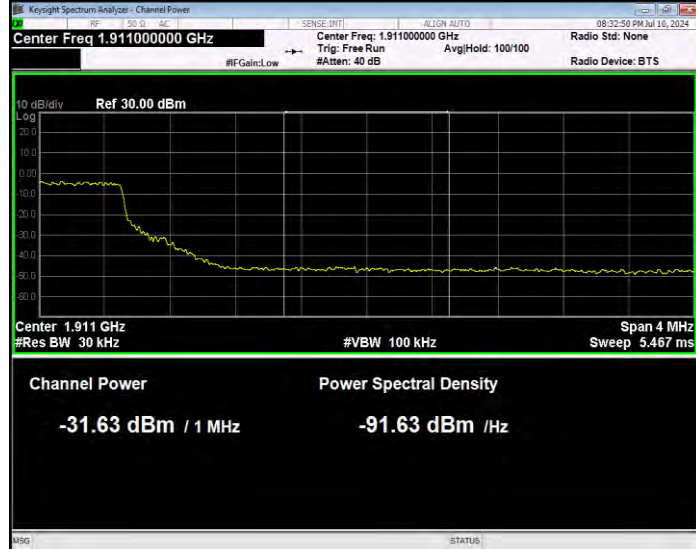

Band2 16QAM BW=10MHz Channel=19150 RB Size=1 Position=#0 Normal

Band2 16QAM BW=10MHz Channel=19150 RB Size=1 Position=#Max Extended

Band2 16QAM BW=10MHz Channel=19150 RB Size=1 Position=#Max Normal

Band2 16QAM BW=10MHz Channel=19150 RB Size=50 Position=#0 Extended