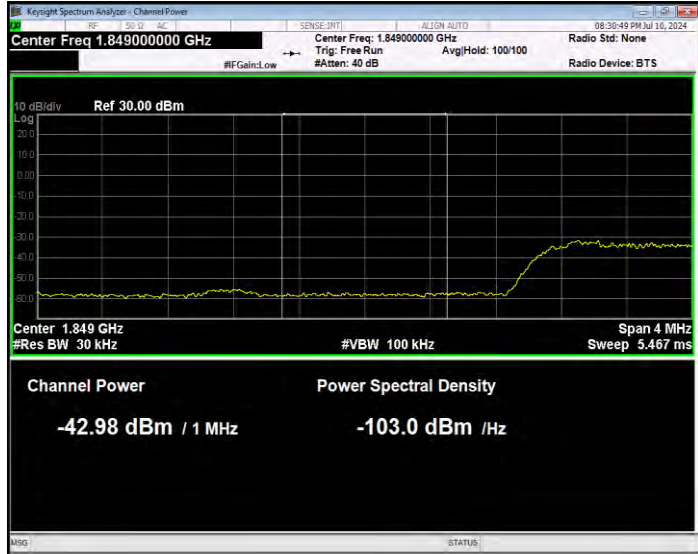

Band2 16QAM BW=5MHz Channel=18625 RB Size=1 Position=#Max Extended