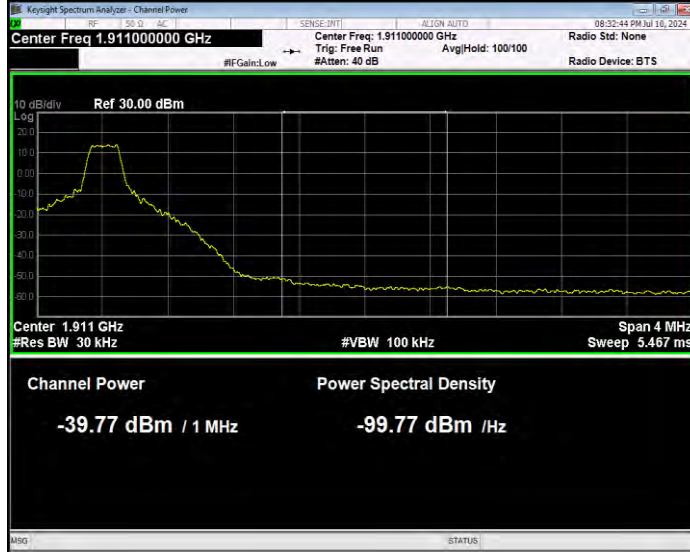

Band2 16QAM BW=10MHz Channel=19150 RB Size=1 Position=#Max Extended