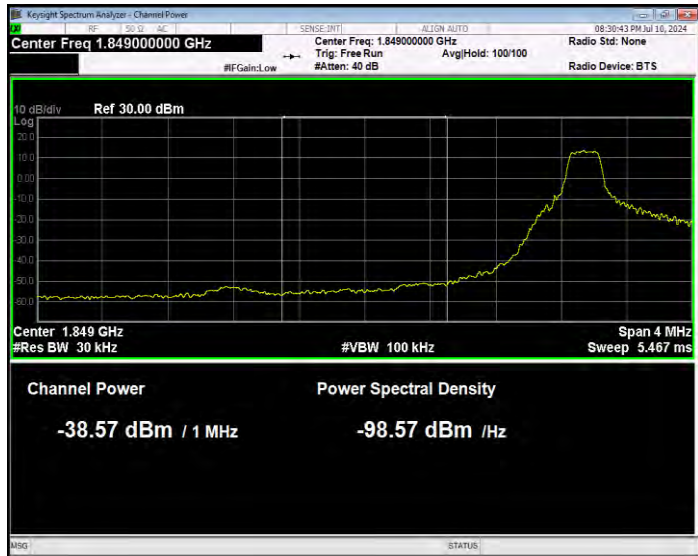

Band2 16QAM BW=5MHz Channel=18625 RB Size=1 Position=#0 Extended