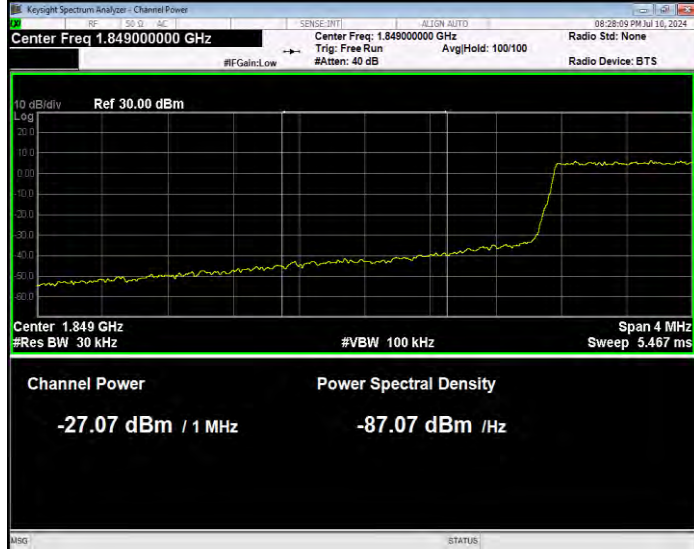

Band2 16QAM BW=1.4MHz Channel=18607 RB Size=6 Position=#0 Normal