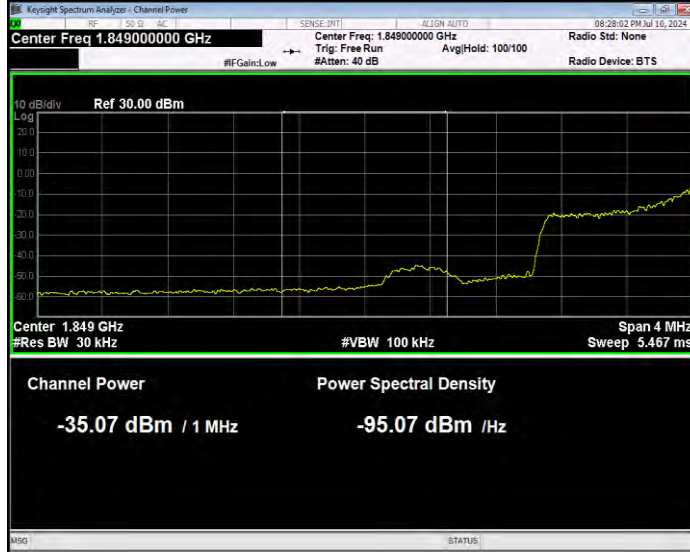

Band2 16QAM BW=1.4MHz Channel=18607 RB Size=1 Position=#0 Extended

Band2 16QAM BW=1.4MHz Channel=18607 RB Size=1 Position=#0 Normal

Band2 16QAM BW=1.4MHz Channel=18607 RB Size=1 Position=#Max Extended

Band2 16QAM BW=1.4MHz Channel=18607 RB Size=1 Position=#Max Normal