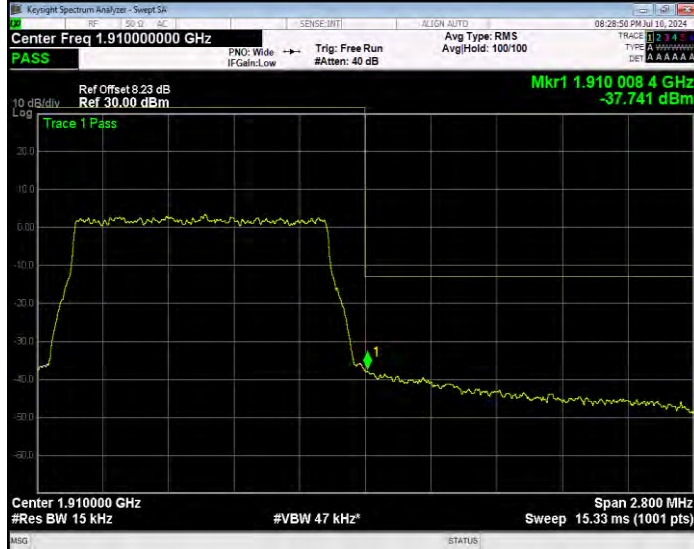

Band2 16QAM BW=1.4MHz Channel=19193 RB Size=6 Position=#0 Normal