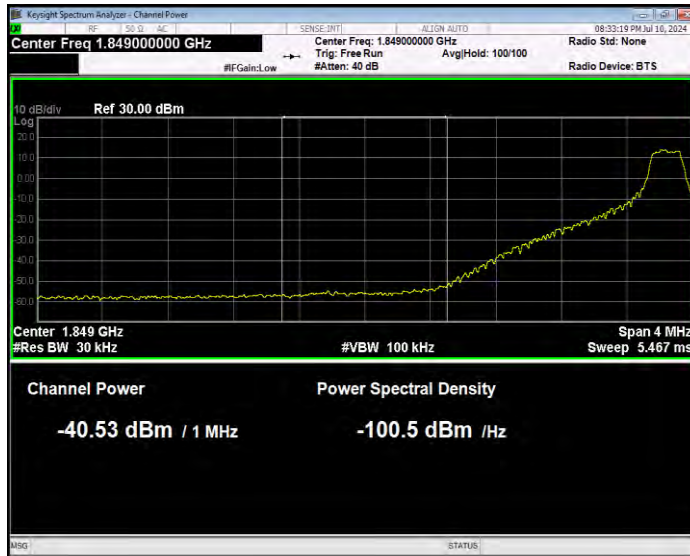

Band2 16QAM BW=15MHz Channel=18675 RB Size=1 Position=#0 Extended