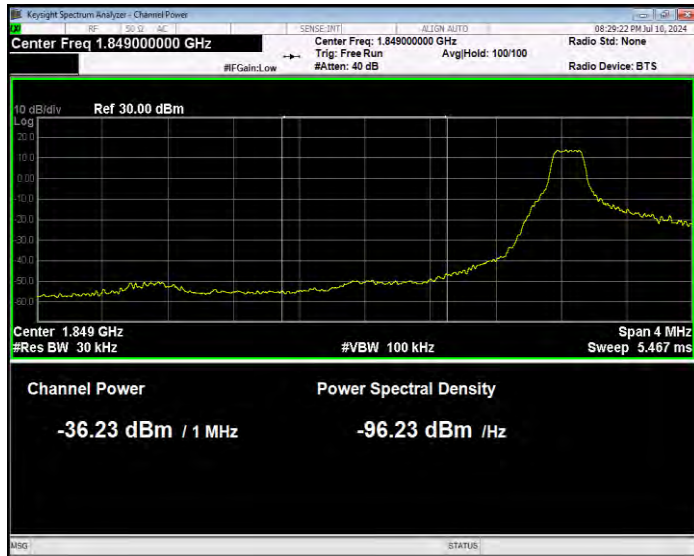

Band2 16QAM BW=3MHz Channel=18615 RB Size=1 Position=#0 Extended