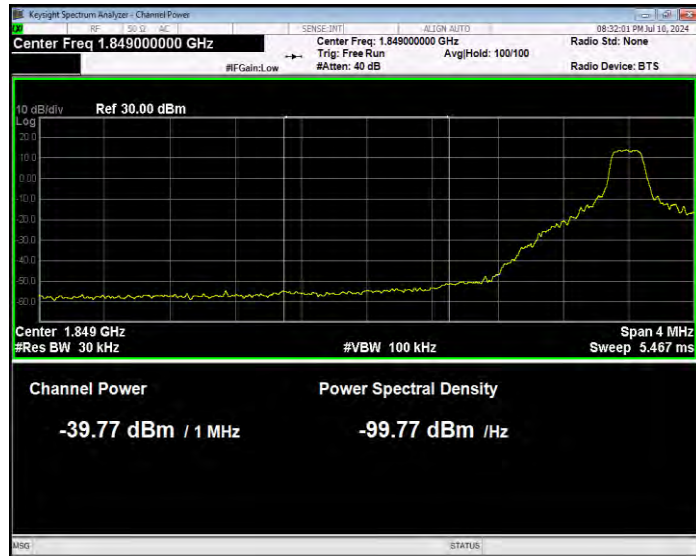

Band2 16QAM BW=10MHz Channel=18650 RB Size=1 Position=#0 Extended