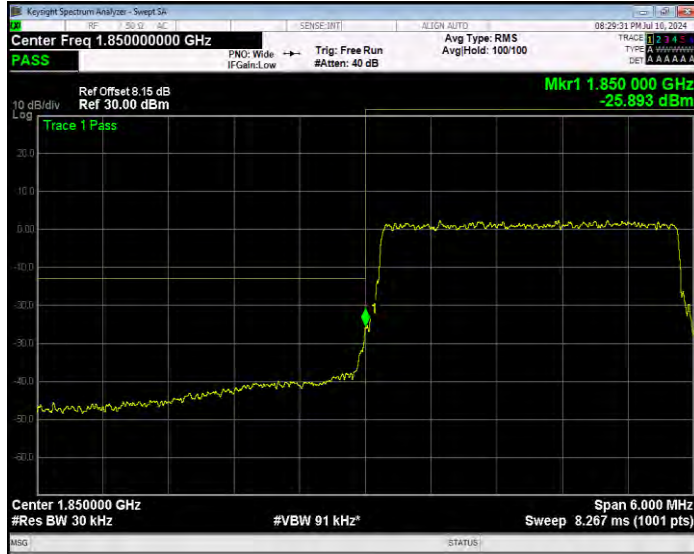

Band2 16QAM BW=3MHz Channel=18615 RB Size=15 Position=#0 Normal