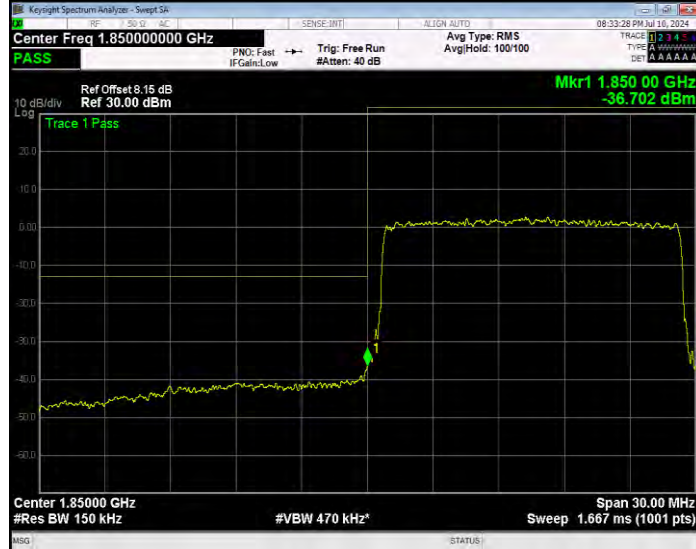

Band2 16QAM BW=15MHz Channel=18675 RB Size=75 Position=#0 Normal