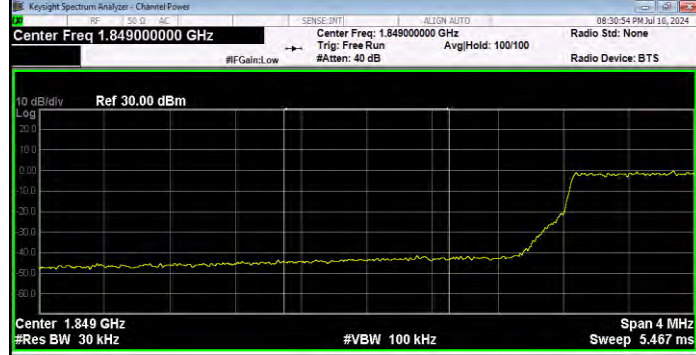

Band2 16QAM BW=5MHz Channel=18625 RB Size=25 Position=#0 Extended

Channel Power	Power Spectral Density
-28.54 dBm / 1 MHz	-88.54 dBm / Hz