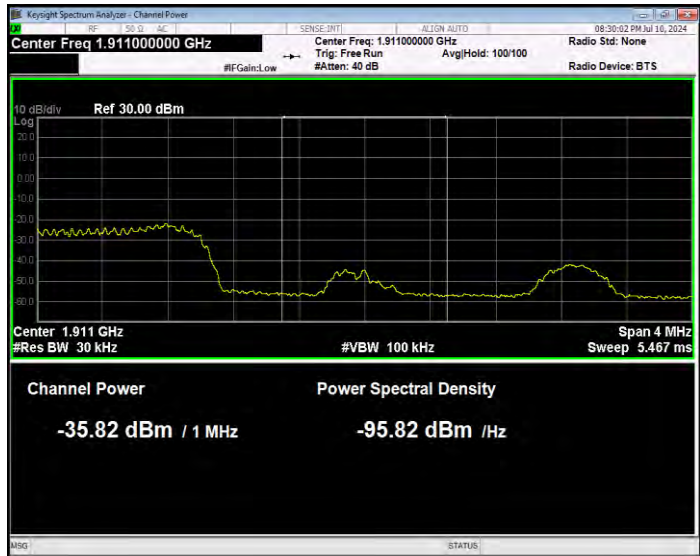

Band2 16QAM BW=3MHz Channel=18615 RB Size=1 Position=#Max Normal

Band2 16QAM BW=3MHz Channel=18615 RB Size=15 Position=#0 Extended

Band2 16QAM BW=3MHz Channel=18615 RB Size=15 Position=#0 Normal

Band2 16QAM BW=3MHz Channel=19185 RB Size=1 Position=#0 Extended