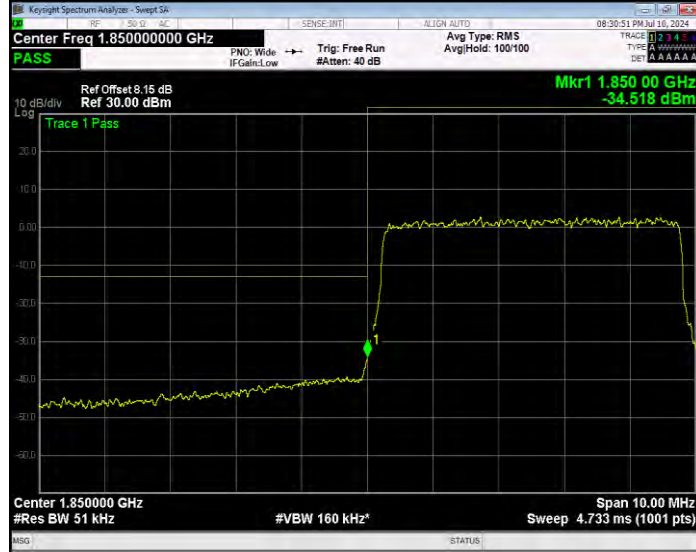

Band2 16QAM BW=5MHz Channel=18625 RB Size=25 Position=#0 Normal