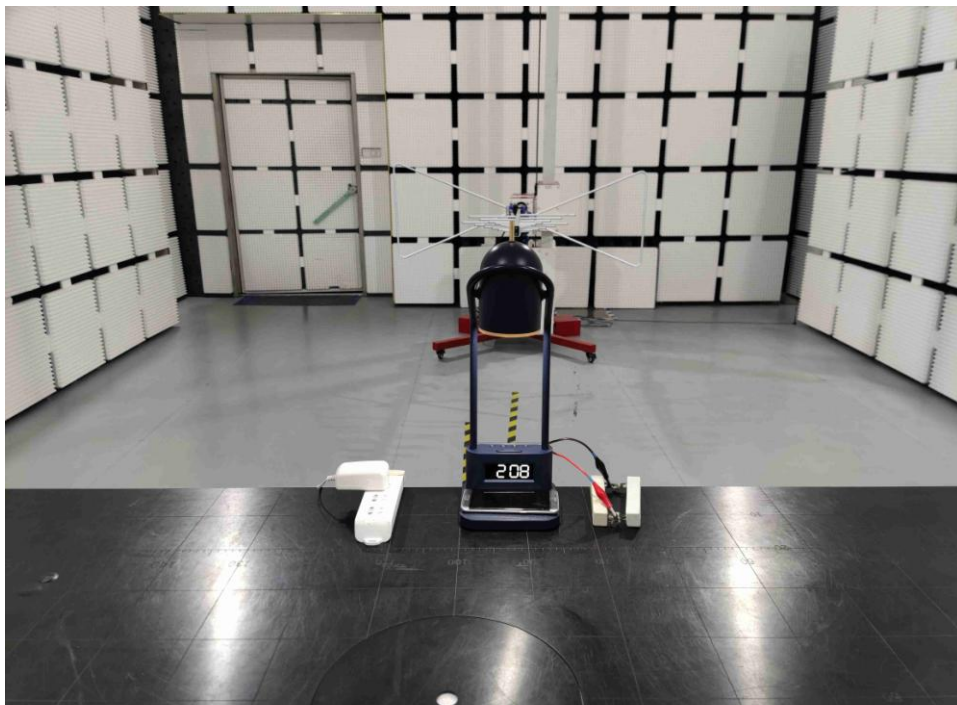

Appendix A: Photographs of Test Setup

Product: LED table lamp

Model: W24QA

Radiated Emission

Conducted Emission