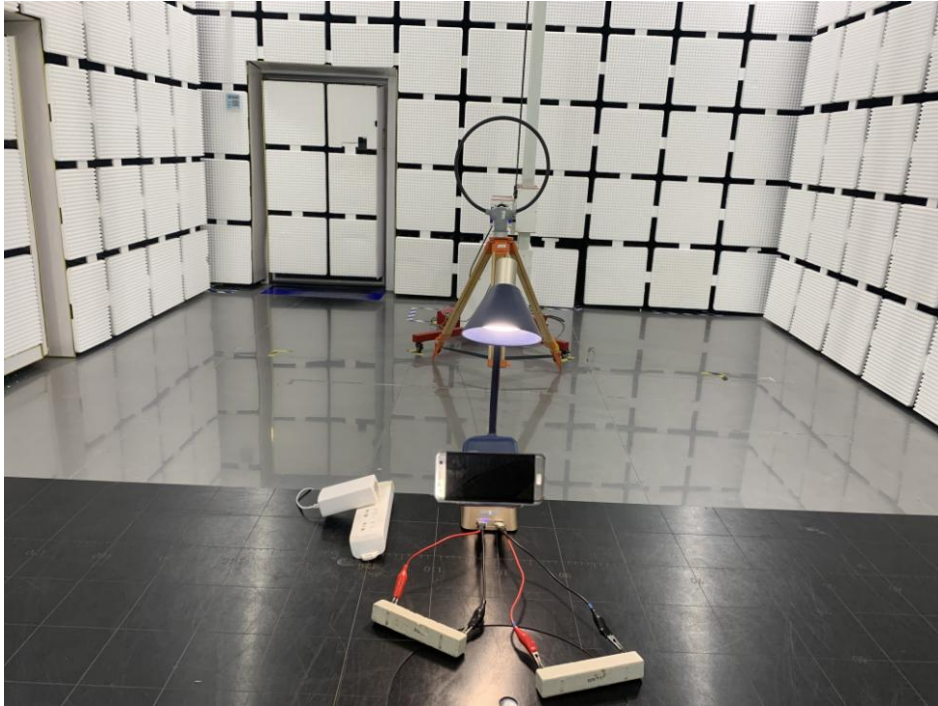

Appendix A: Photographs of Test Setup

Product: LED table lamp

Model: W20Q10C

Radiated Emission

Conducted Emission