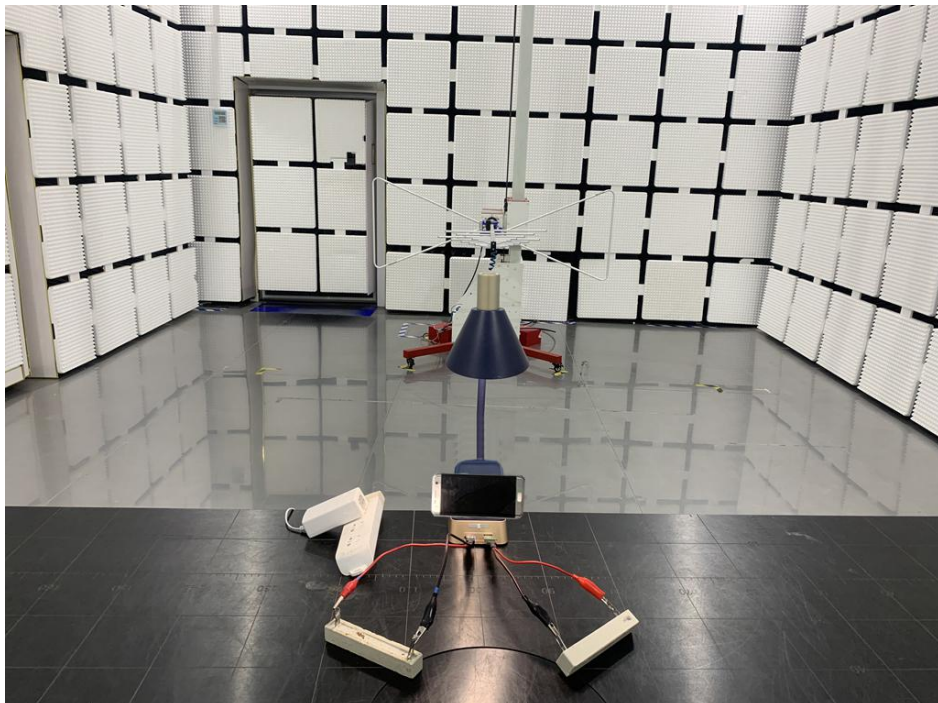

Appendix A: Photographs of Test Setup

Product: LED table lamp

Model: W20Q10C

Radiated Emission

Conducted Emission