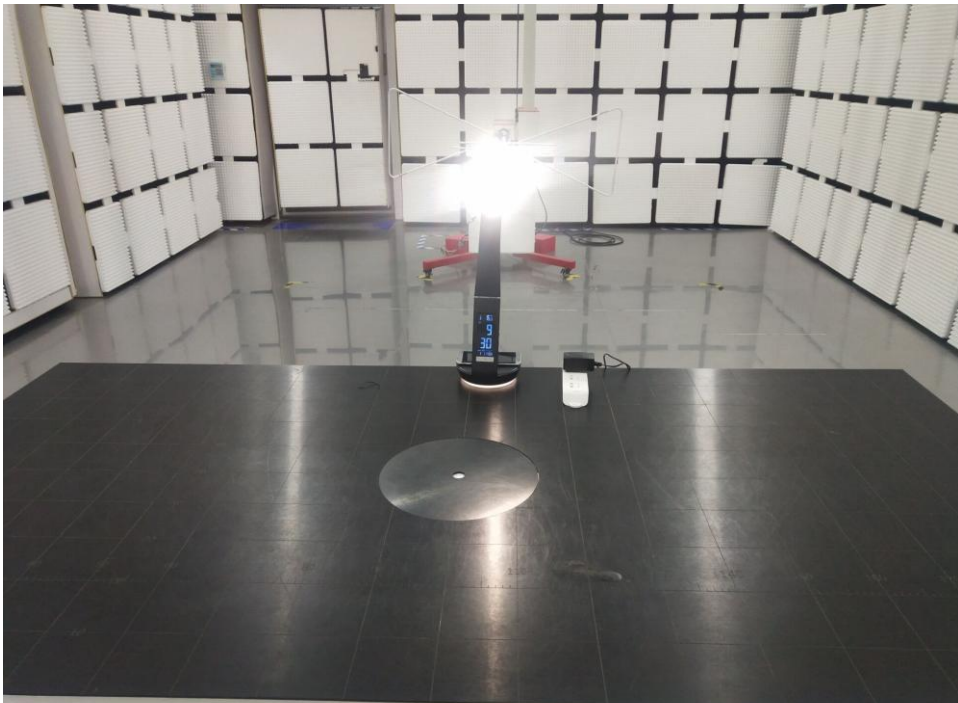

## Appendix A: Photographs of Test Setup

Product: LED table lamp

Model: U8Q10A

Radiated Emission

## Conducted Emission