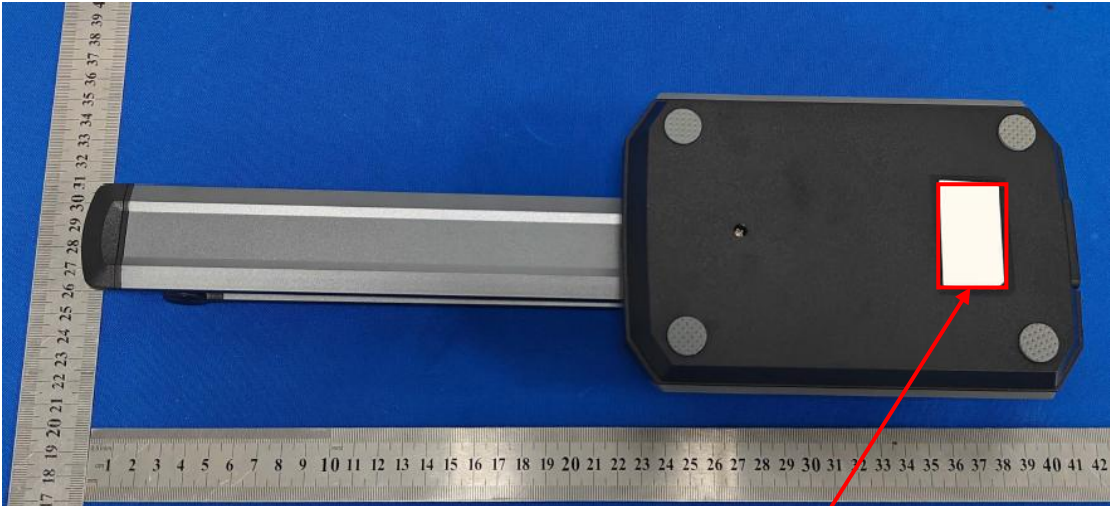

Label Artwork and Location

Model: G1

Label:

Size: L*W= 44*24mm

Location