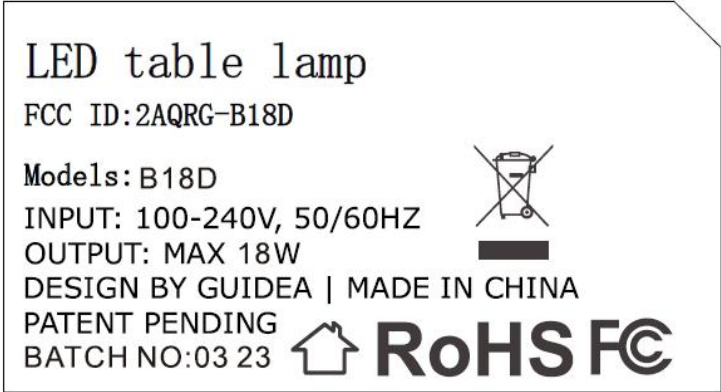

Label Artwork and Location

Model: B18D

Label:

Size: L*W= 44*22mm

Location