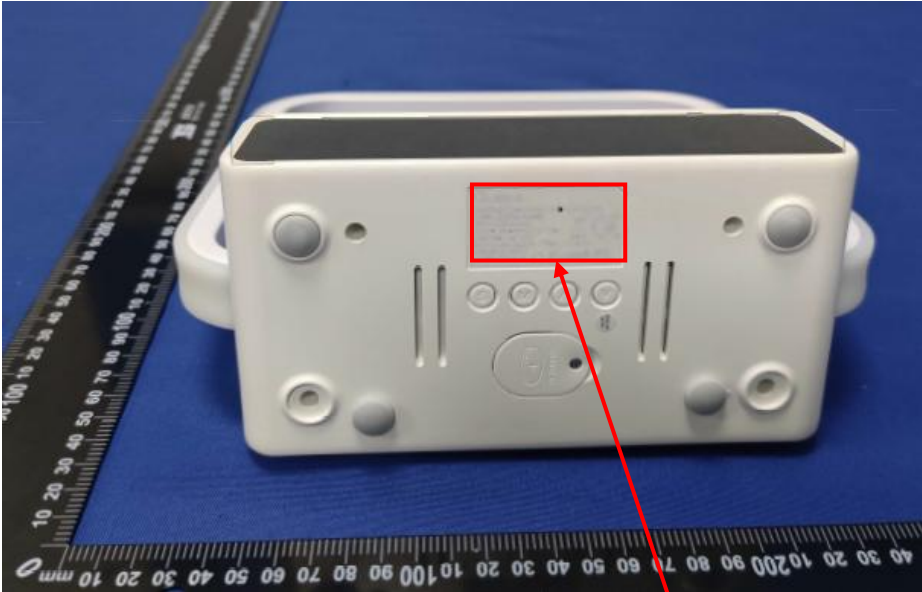

Label Artwork and Location

Model: B18D

Label:

Size: L*W= 44*22mm

Location