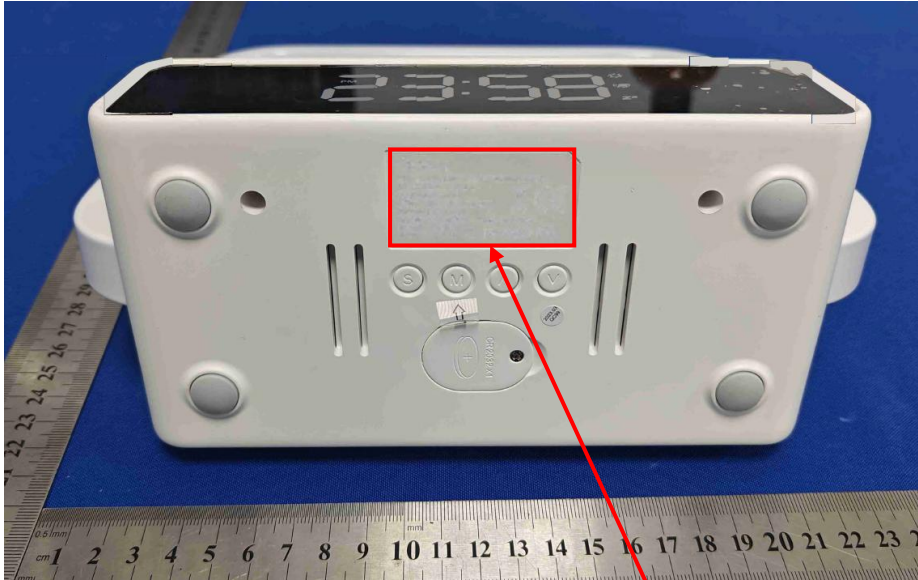

# Label Artwork and Location

Model: B18

Label:

LED table lamp  
Model: B18  
Input: 12V  $\equiv$  1A  
Rate: 12W  
 $t_a$ : 35°C  
FCC ID: 2AQRG-B18  
MADE IN CHINA  
Shenzhen Feihe Electronics Co., Ltd

Size: L\*W= 45\*20mm

Location