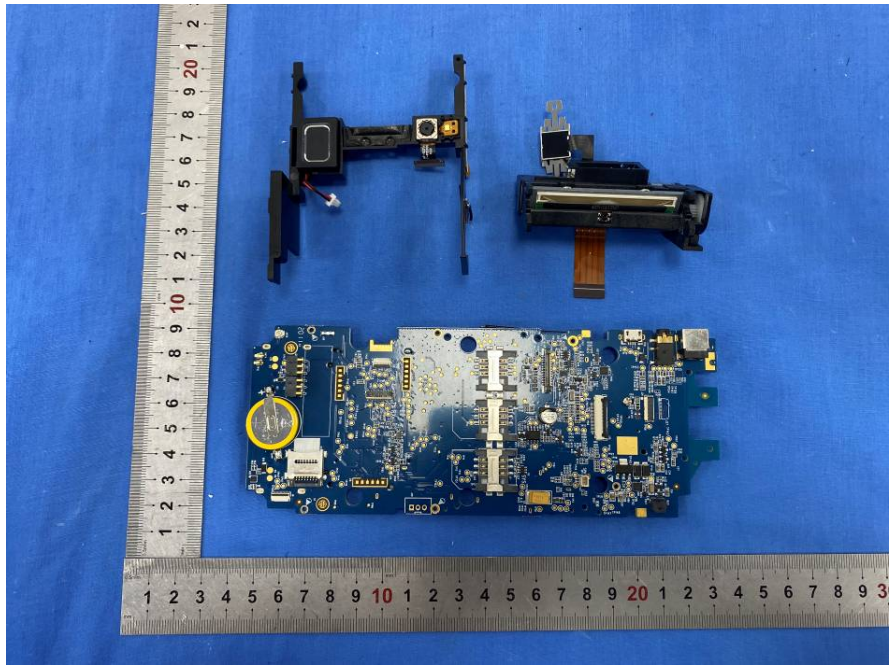

## EXHIBIT B - EUT INTERNAL PHOTOGRAPHS

2.4G WiFi & BT  
& BLE Antenna