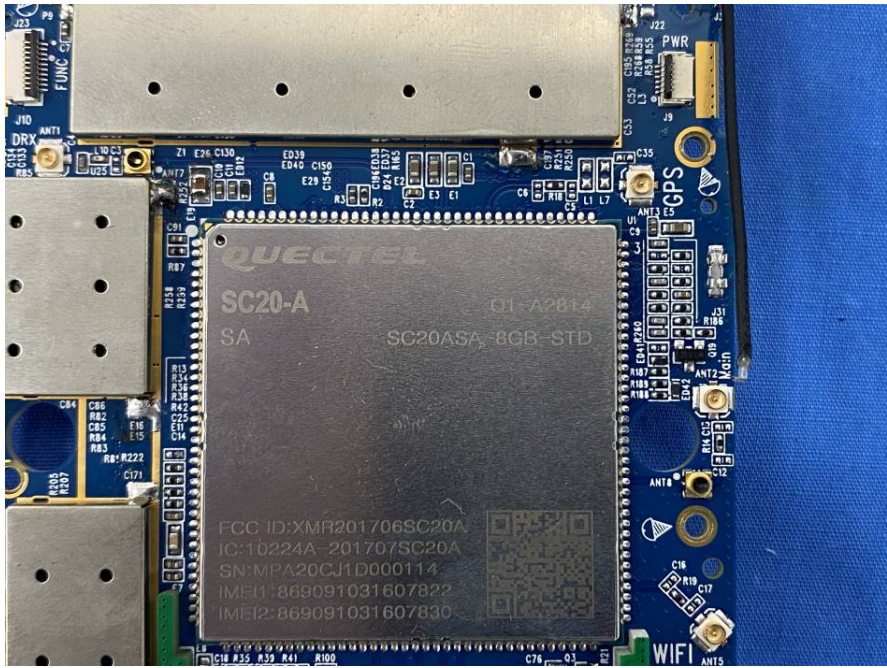

## EXHIBIT B - EUT INTERNAL PHOTOGRAPHS

2.4G WiFi & BT  
& BLE Antenna