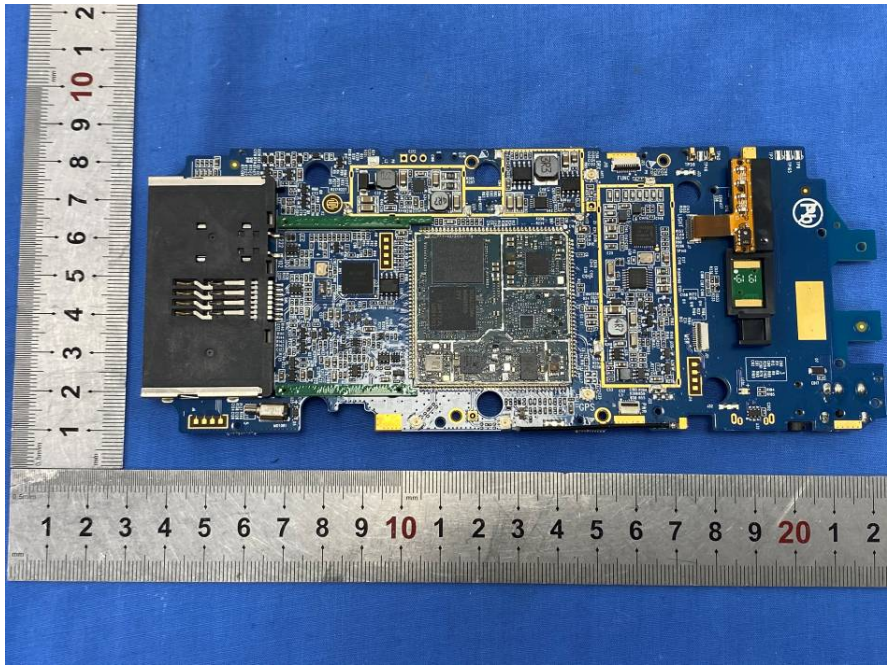

## EXHIBIT B - EUT INTERNAL PHOTOGRAPHS

2.4G WiFi & BT  
& BLE Antenna