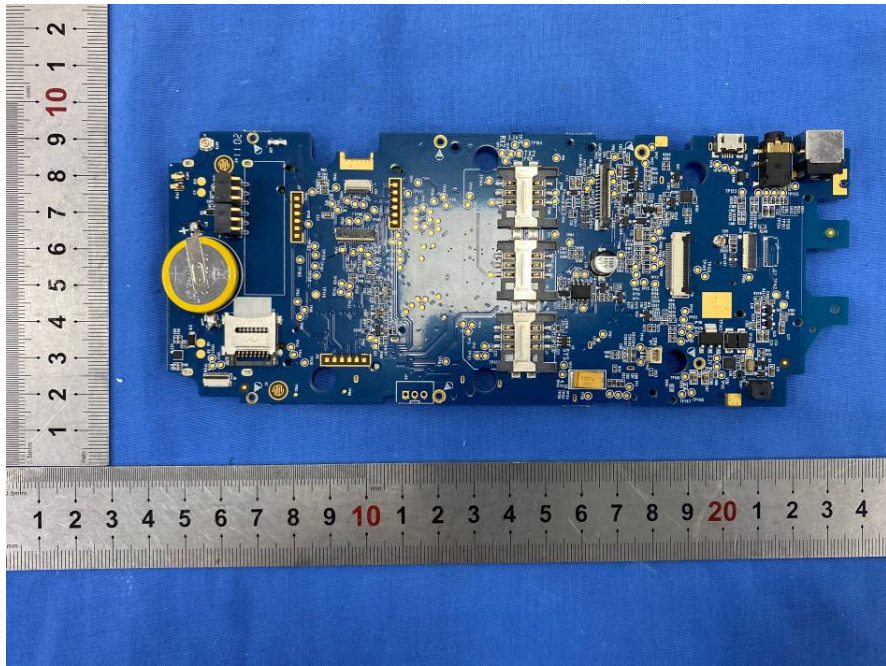

## EXHIBIT B - EUT INTERNAL PHOTOGRAPHS

2.4G WiFi & BT  
& BLE Antenna