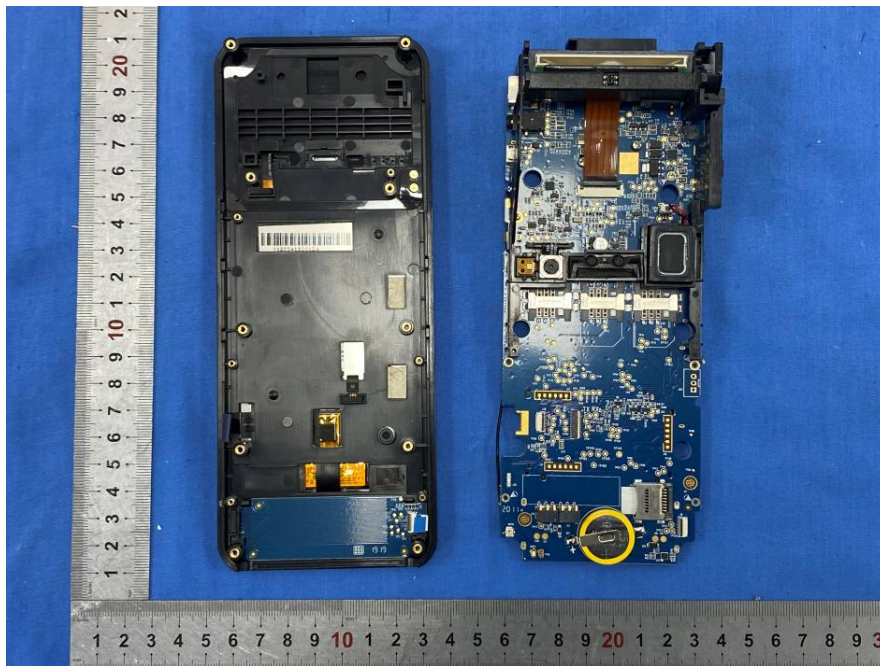

## EXHIBIT B - EUT INTERNAL PHOTOGRAPHS

2.4G WiFi & BT  
& BLE Antenna