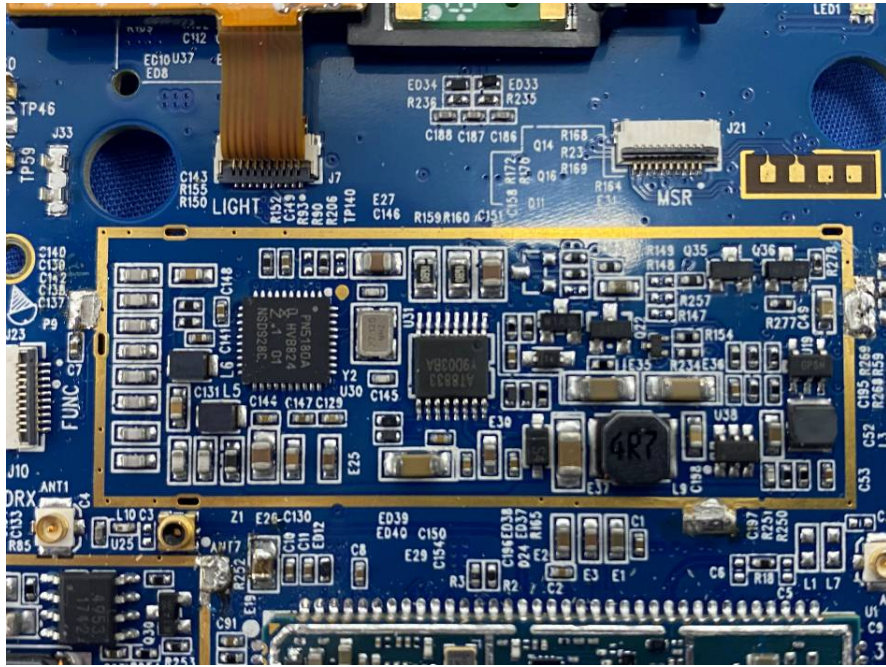

## EXHIBIT B - EUT INTERNAL PHOTOGRAPHS

2.4G WiFi & BT  
& BLE Antenna