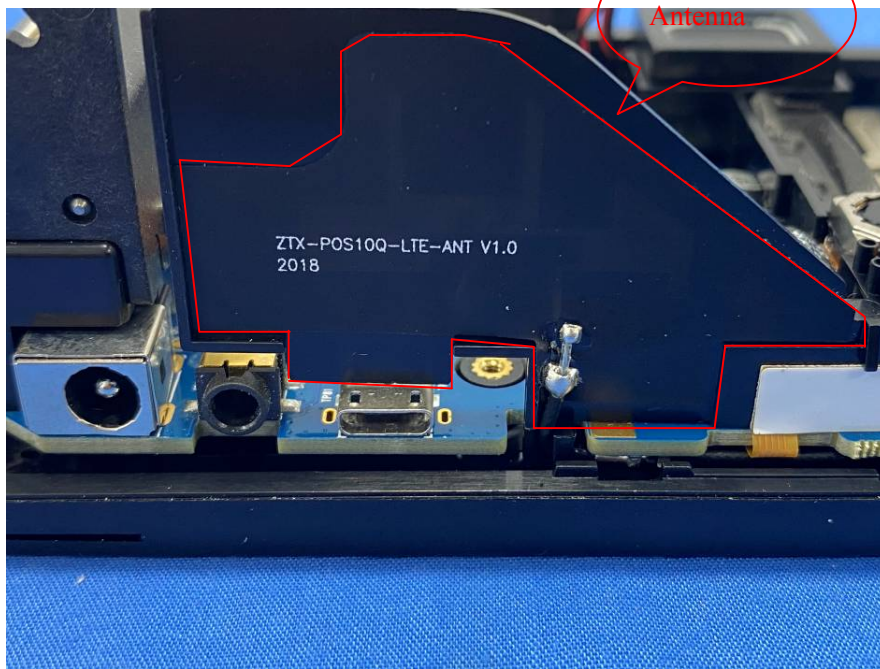

## EXHIBIT B - EUT INTERNAL PHOTOGRAPHS

2.4G WiFi & BT  
& BLE Antenna