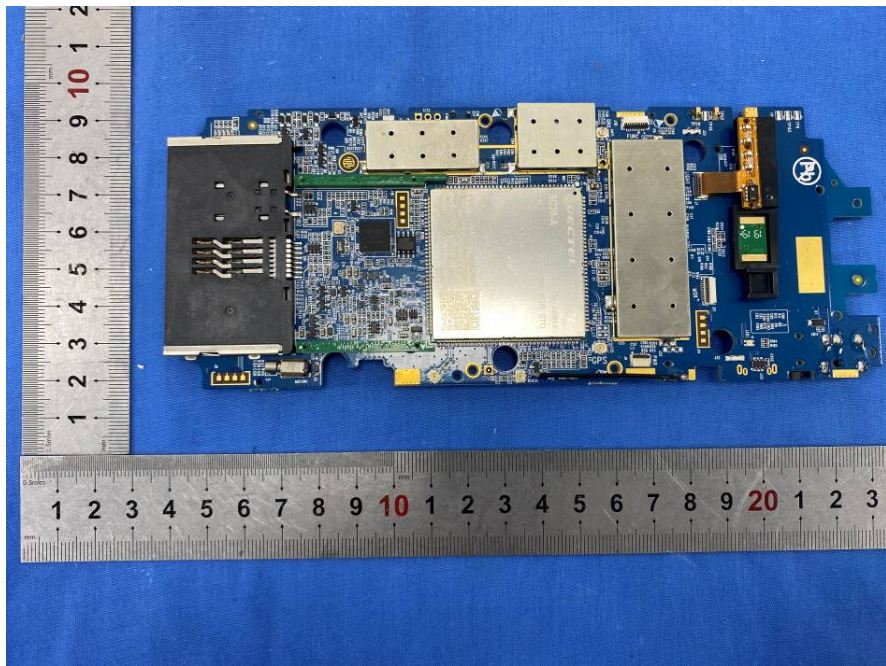

## EXHIBIT B - EUT INTERNAL PHOTOGRAPHS

2.4G WiFi & BT  
& BLE Antenna