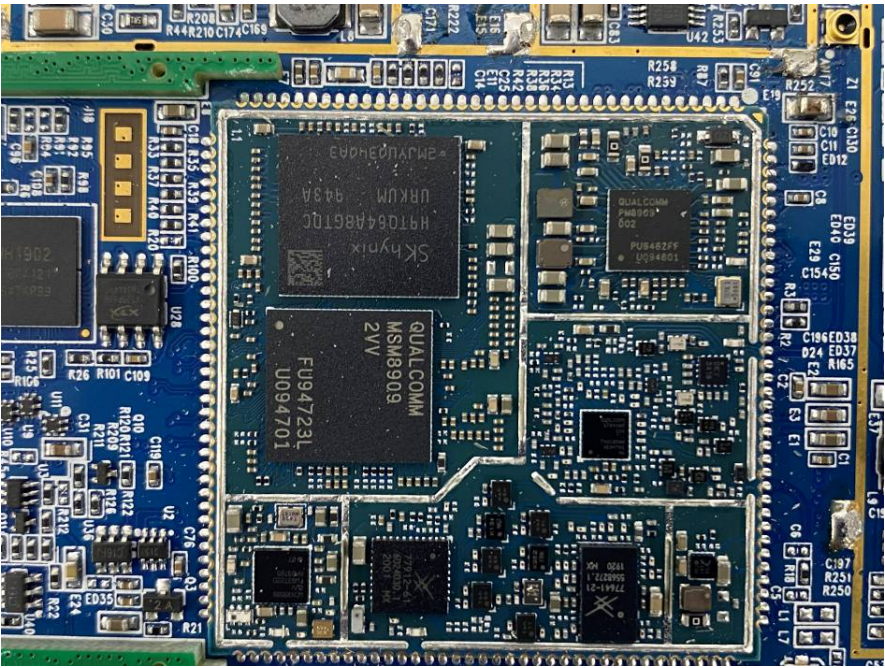

## EXHIBIT B - EUT INTERNAL PHOTOGRAPHS

2.4G WiFi & BT  
& BLE Antenna