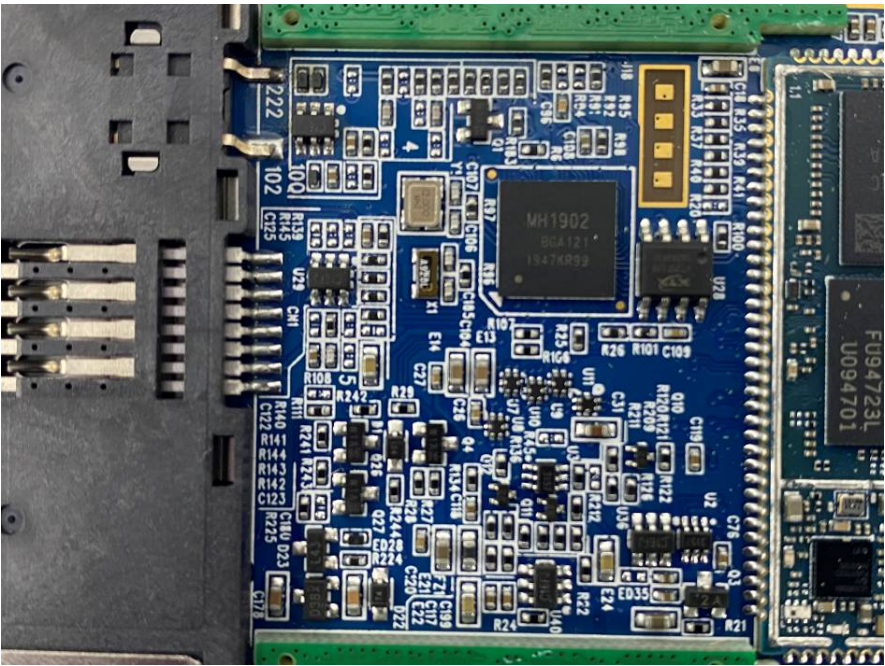

## EXHIBIT B - EUT INTERNAL PHOTOGRAPHS

2.4G WiFi & BT  
& BLE Antenna