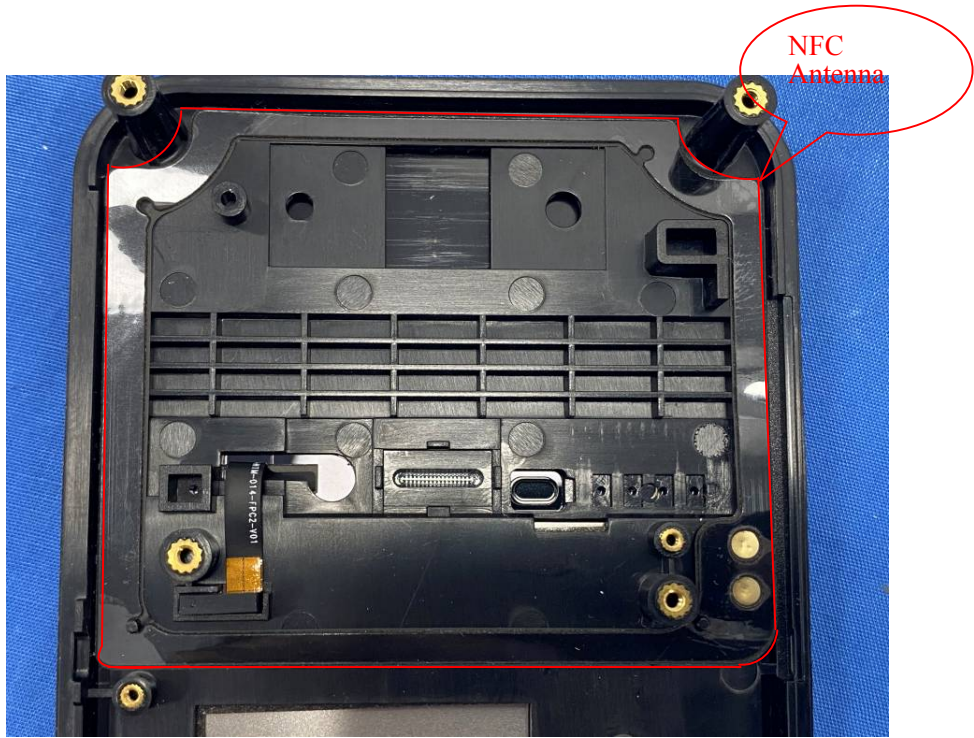

## EXHIBIT B - EUT INTERNAL PHOTOGRAPHS

2.4G WiFi & BT  
& BLE Antenna