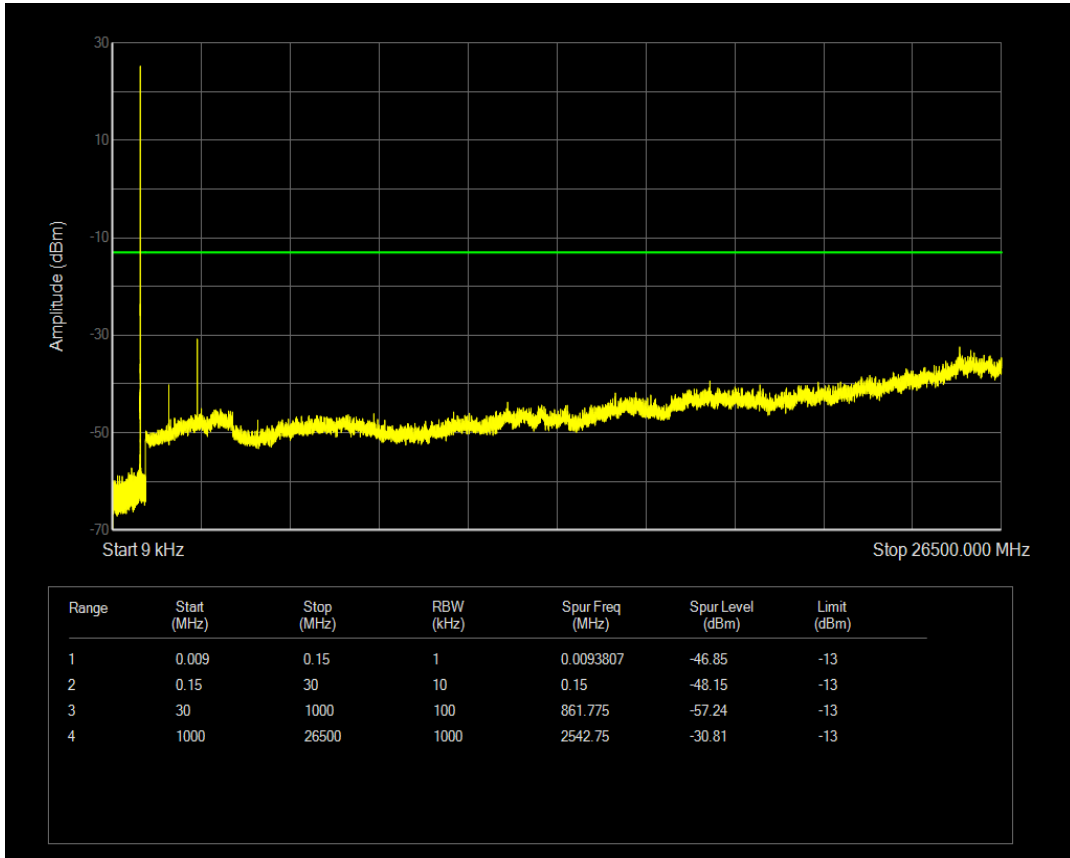

Band26(824-849) QAM16 BW=1.4MHz Channel=26797 RB Size=6 Position=#0

Band26(824-849) QPSK BW=1.4MHz Channel=26915 RB Size=1 Position=#0

Band26(824-849) QPSK BW=1.4MHz Channel=26915 RB Size=6 Position=#0

Band26(824-849) QAM16 BW=1.4MHz Channel=26915 RB Size=1 Position=#0

Band26(824-849) QAM16 BW=1.4MHz Channel=26915 RB Size=6 Position=#0

Band26(824-849) QPSK BW=1.4MHz Channel=27033 RB Size=1 Position=#0

Band26(824-849) QPSK BW=1.4MHz Channel=27033 RB Size=6 Position=#0

Band26(824-849) QAM16 BW=1.4MHz Channel=27033 RB Size=1 Position=#0