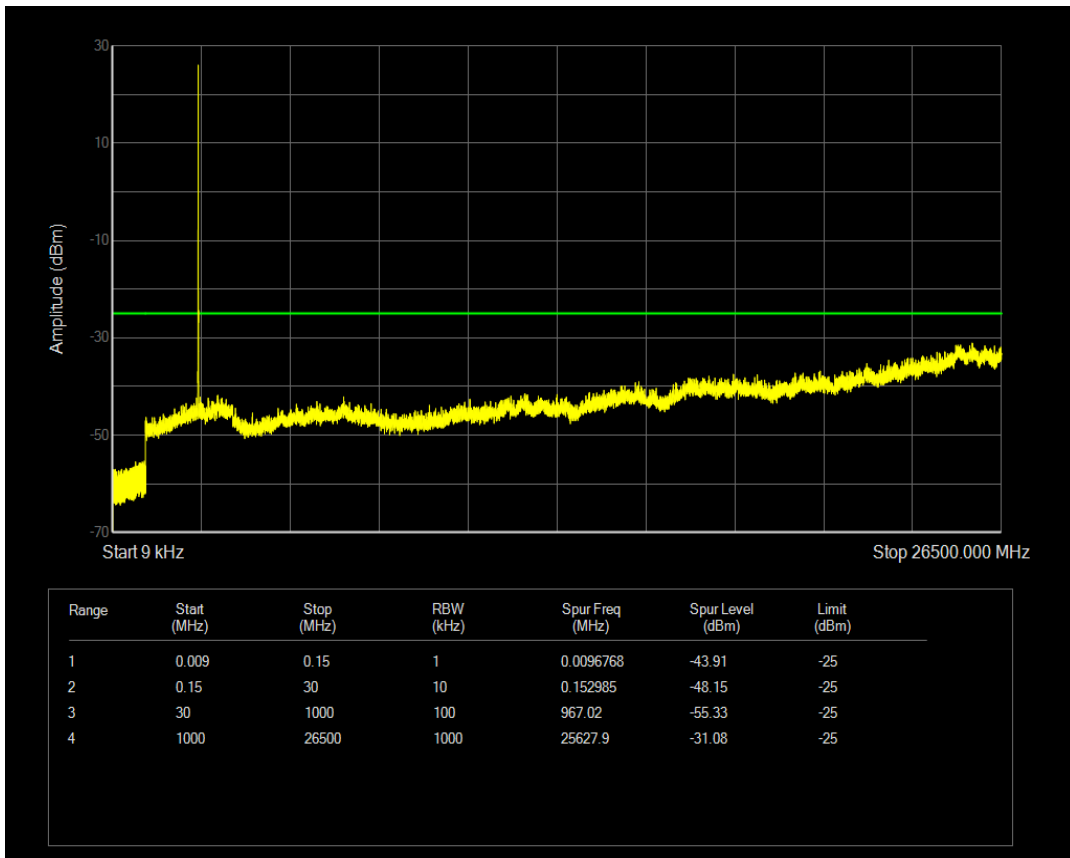

Band38 QAM16 BW=20MHz Channel=38000 RB Size=1 Position=#0

Band38 QPSK BW=20MHz Channel=38150 RB Size=1 Position=#0

Band38 QAM16 BW=20MHz Channel=38150 RB Size=1 Position=#0

Band38 QPSK BW=5MHz Channel=37775 RB Size=25 Position=#0

Band38 16QAM BW=5MHz Channel=37775 RB Size=1 Position=#0

Band38 16QAM BW=5MHz Channel=37775 RB Size=25 Position=#0

Band38 QPSK BW=5MHz Channel=38000 RB Size=25 Position=#0

Band38 16QAM BW=5MHz Channel=38000 RB Size=1 Position=#0