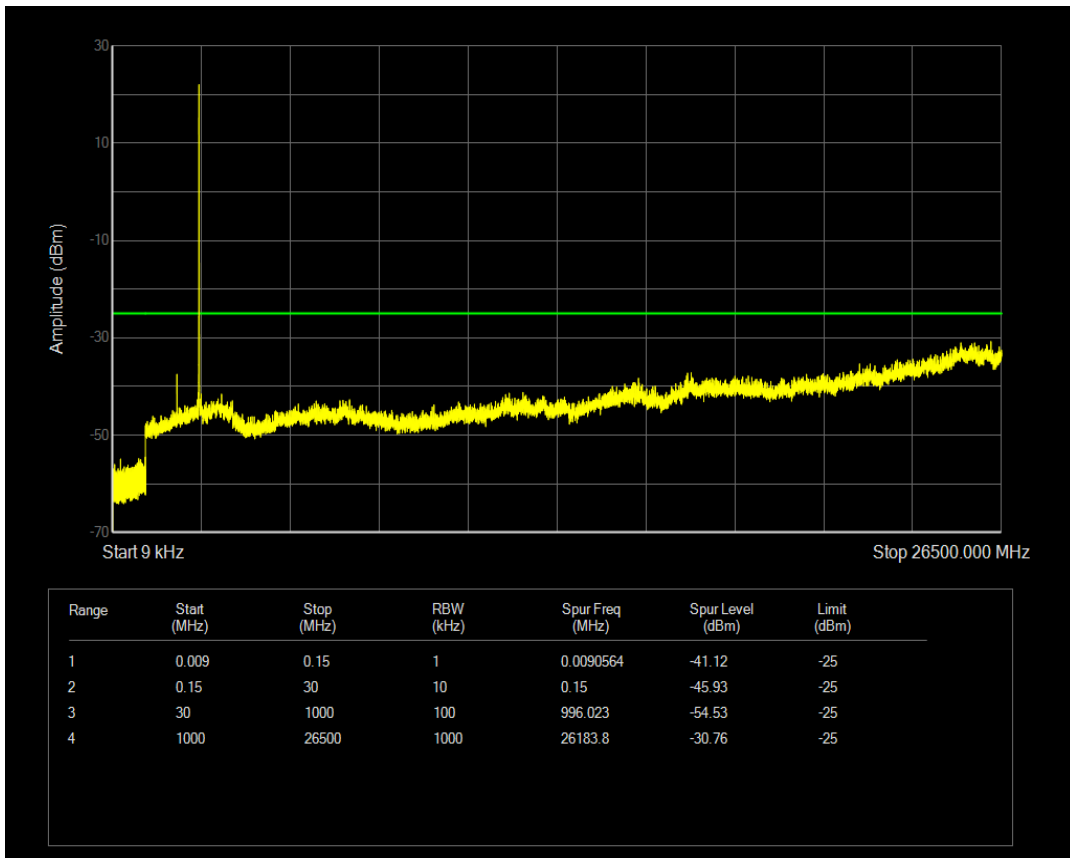

Band38 16QAM BW=5MHz Channel=37775 RB Size=1 Position=#0

Band38 16QAM BW=5MHz Channel=37775 RB Size=25 Position=#0

Band38 QPSK BW=5MHz Channel=38000 RB Size=25 Position=#0

Band38 16QAM BW=5MHz Channel=38000 RB Size=1 Position=#0

Band38 16QAM BW=5MHz Channel=38000 RB Size=25 Position=#0

Band38 QPSK BW=5MHz Channel=38225 RB Size=25 Position=#0

Band38 16QAM BW=5MHz Channel=38225 RB Size=1 Position=#0

Band38 16QAM BW=5MHz Channel=38225 RB Size=25 Position=#0