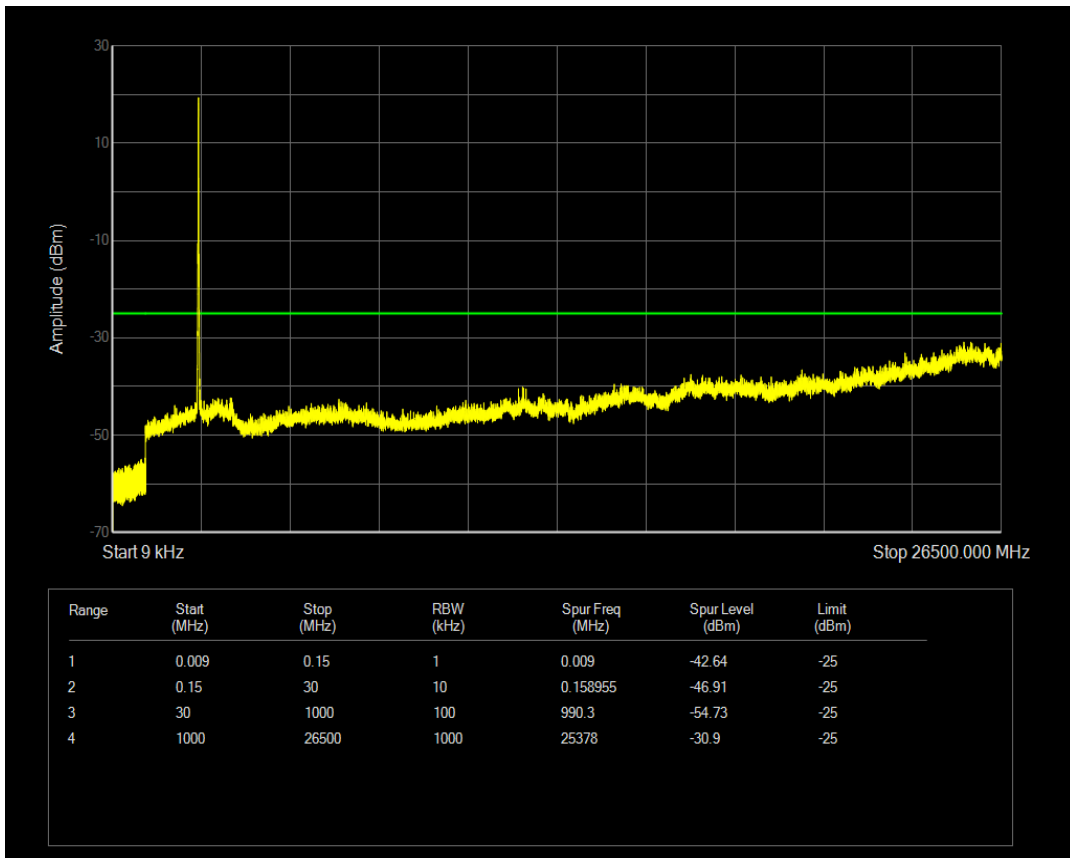

Band38 16QAM BW=15MHz Channel=37825 RB Size=75 Position=#0

Band38 QPSK BW=15MHz Channel=38000 RB Size=1 Position=#0