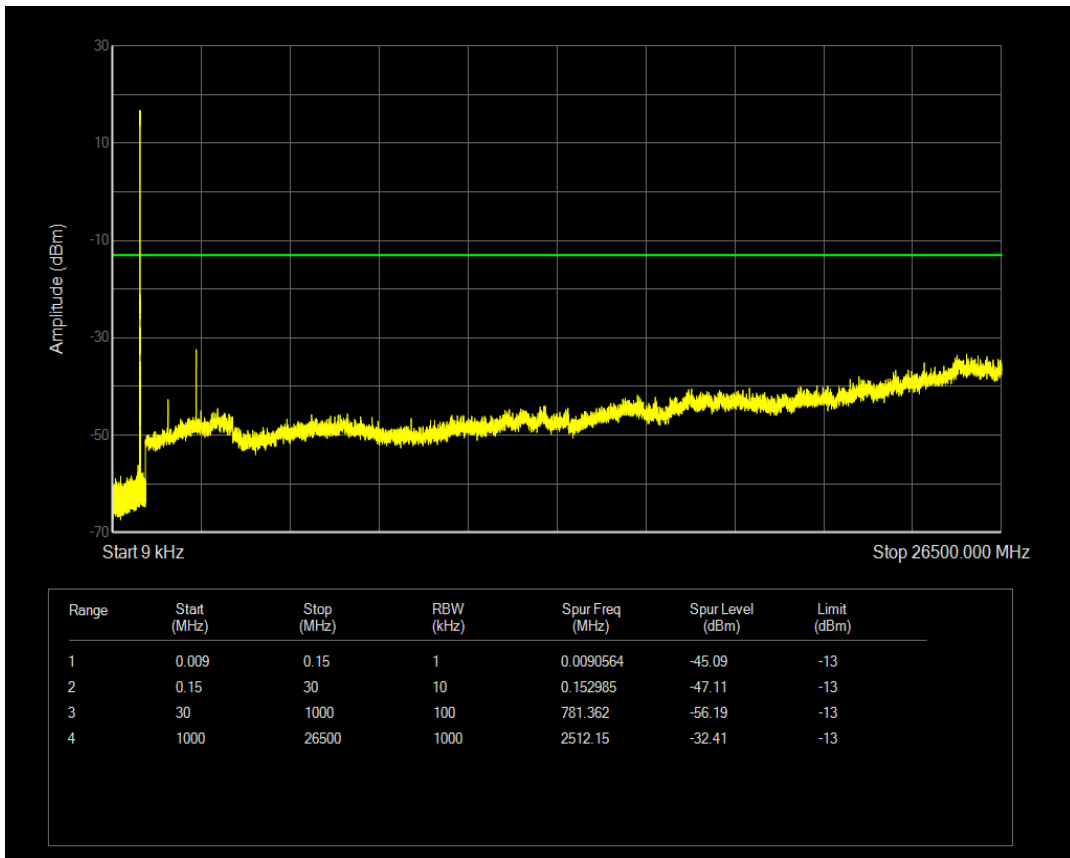

Band26(824-849) QPSK BW=3MHz Channel=26915 RB Size=15 Position=#0

Band26(824-849) QAM16 BW=3MHz Channel=26915 RB Size=1 Position=#0