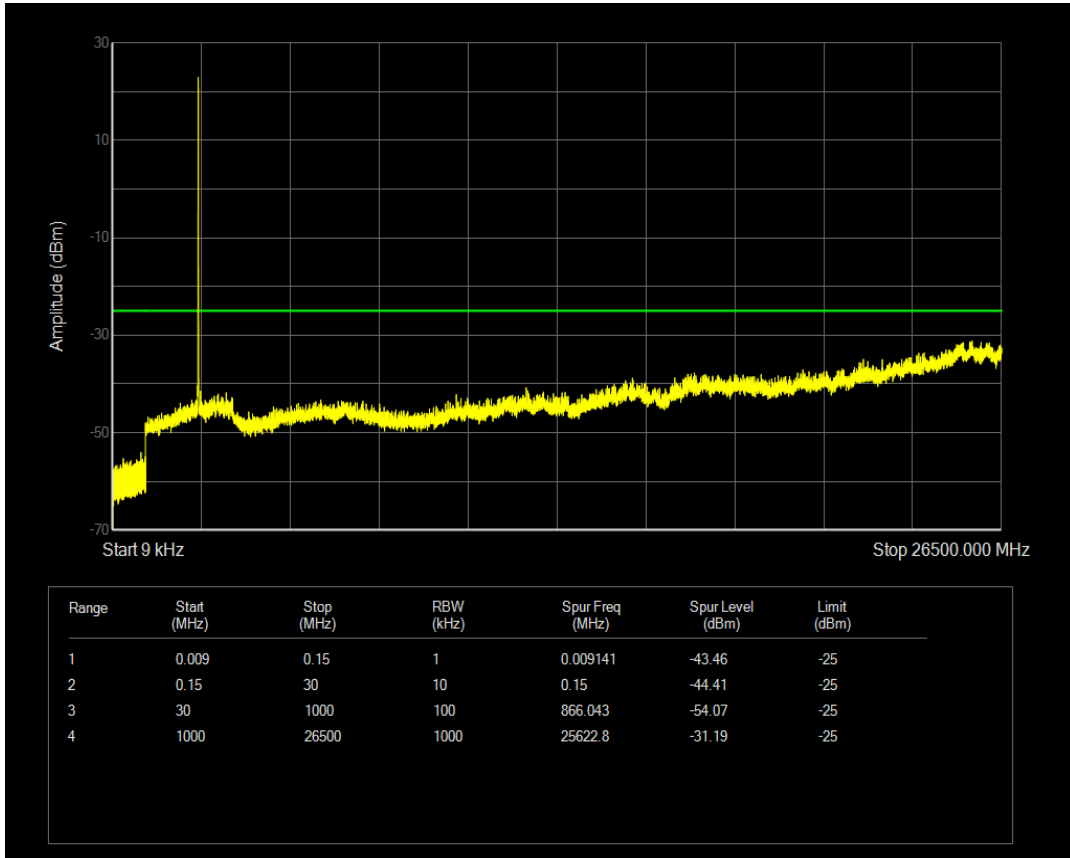

Band38 QAM16 BW=20MHz Channel=38000 RB Size=1 Position=#0

Band38 QPSK BW=20MHz Channel=38150 RB Size=1 Position=#0

Band38 QAM16 BW=20MHz Channel=38150 RB Size=1 Position=#0

Band38 QPSK BW=5MHz Channel=37775 RB Size=25 Position=#0

Band38 16QAM BW=5MHz Channel=37775 RB Size=1 Position=#0

Band38 16QAM BW=5MHz Channel=37775 RB Size=25 Position=#0

Band38 QPSK BW=5MHz Channel=38000 RB Size=25 Position=#0

Band38 16QAM BW=5MHz Channel=38000 RB Size=1 Position=#0