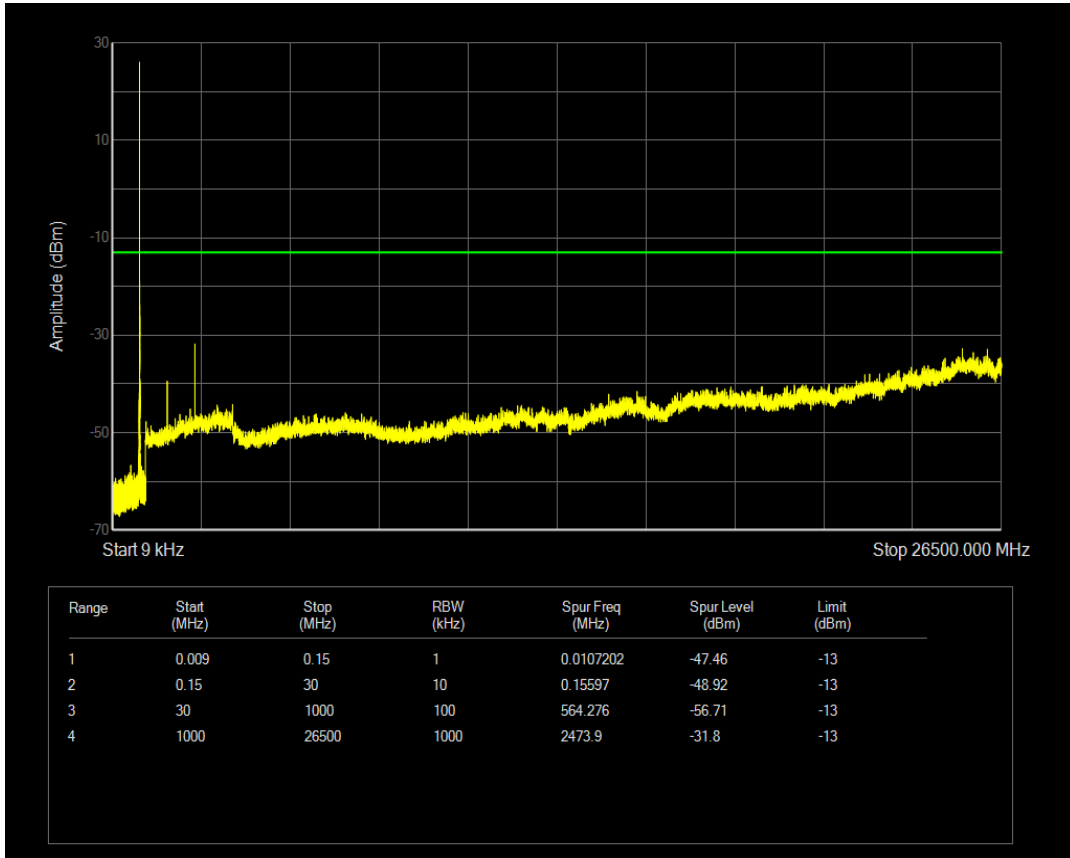

Band26(824-849) QAM16 BW=3MHz Channel=27025 RB Size=15 Position=#0

Band26(824-849) QPSK BW=5MHz Channel=26815 RB Size=1 Position=#0

Band26(824-849) QPSK BW=5MHz Channel=26815 RB Size=25 Position=#0

Band26(824-849) QAM16 BW=5MHz Channel=26815 RB Size=1 Position=#0

Band26(824-849) QAM16 BW=5MHz Channel=26815 RB Size=25 Position=#0

Band26(824-849) QPSK BW=5MHz Channel=26915 RB Size=1 Position=#0

Band26(824-849) QPSK BW=5MHz Channel=26915 RB Size=25 Position=#0

Band26(824-849) QAM16 BW=5MHz Channel=26915 RB Size=1 Position=#0