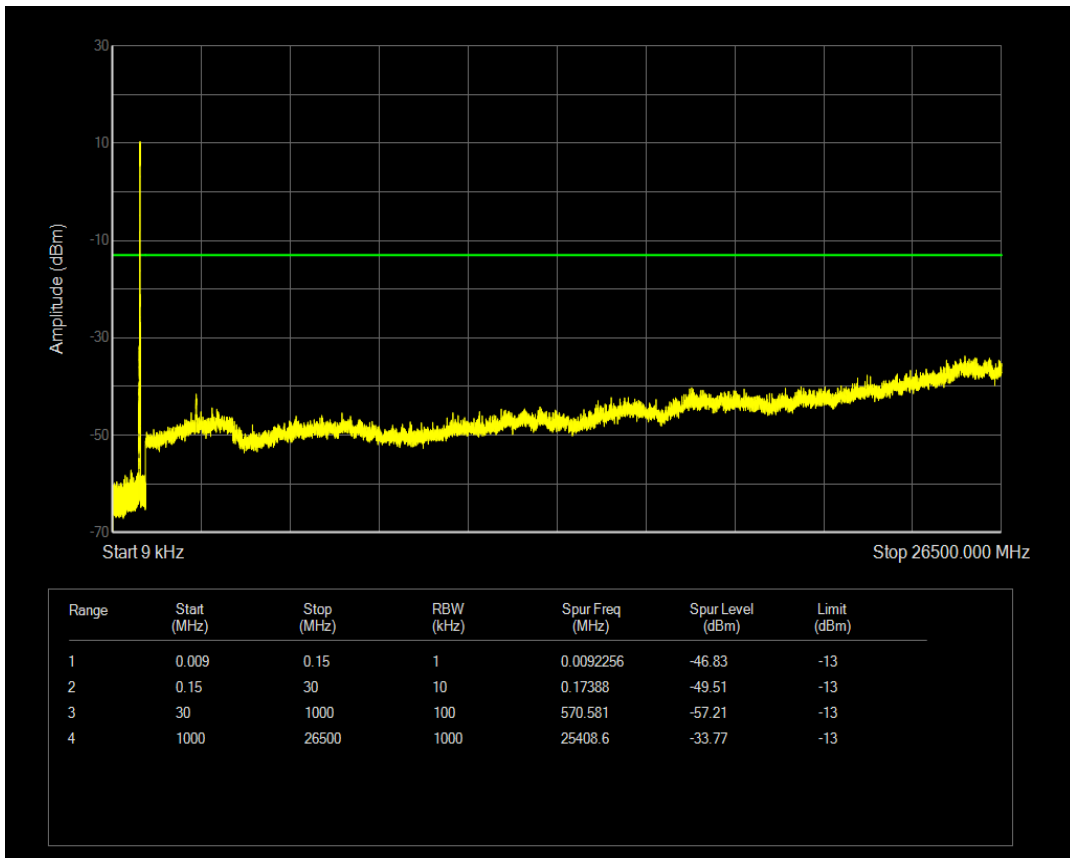

Band26(824-849) QAM16 BW=15MHz Channel=26915 RB Size=75 Position=#0

Band26(824-849) QPSK BW=15MHz Channel=26965 RB Size=1 Position=#0