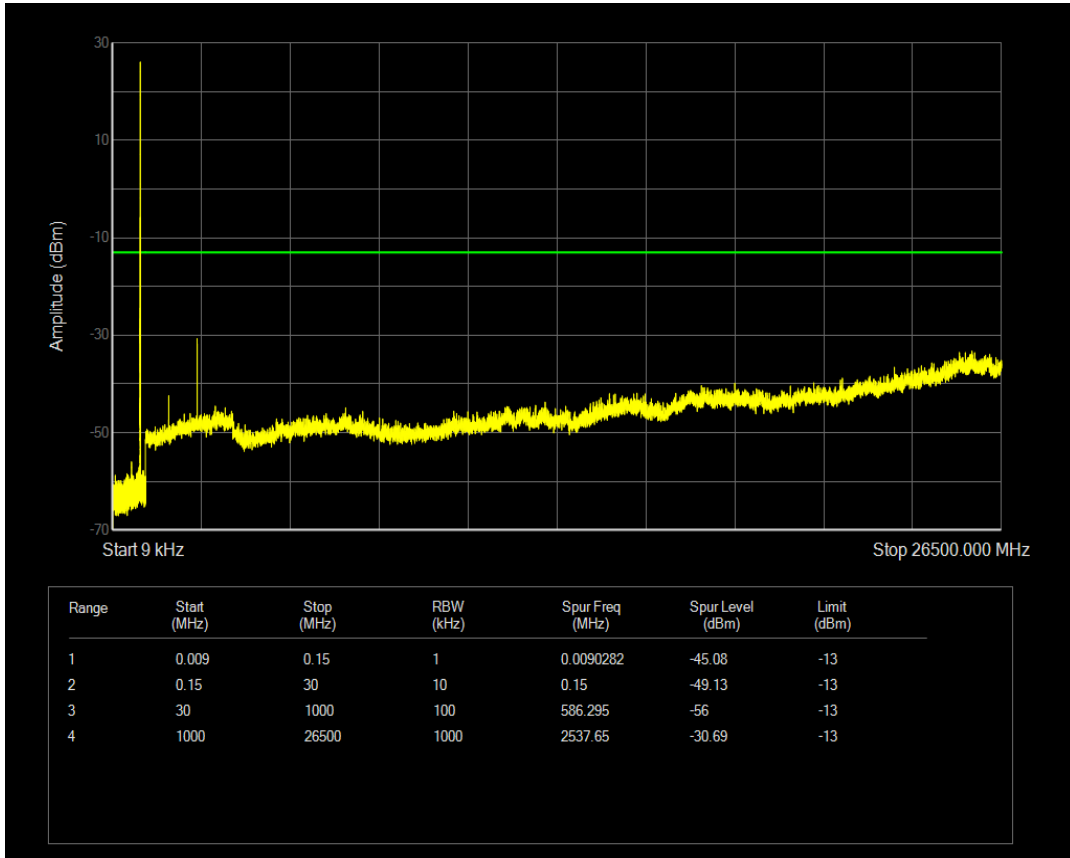

Band26(824-849) QAM16 BW=3MHz Channel=26915 RB Size=15 Position=#0

Band26(824-849) QPSK BW=3MHz Channel=27025 RB Size=1 Position=#0

Band26(824-849) QPSK BW=3MHz Channel=27025 RB Size=15 Position=#0

Band26(824-849) QAM16 BW=3MHz Channel=27025 RB Size=1 Position=#0