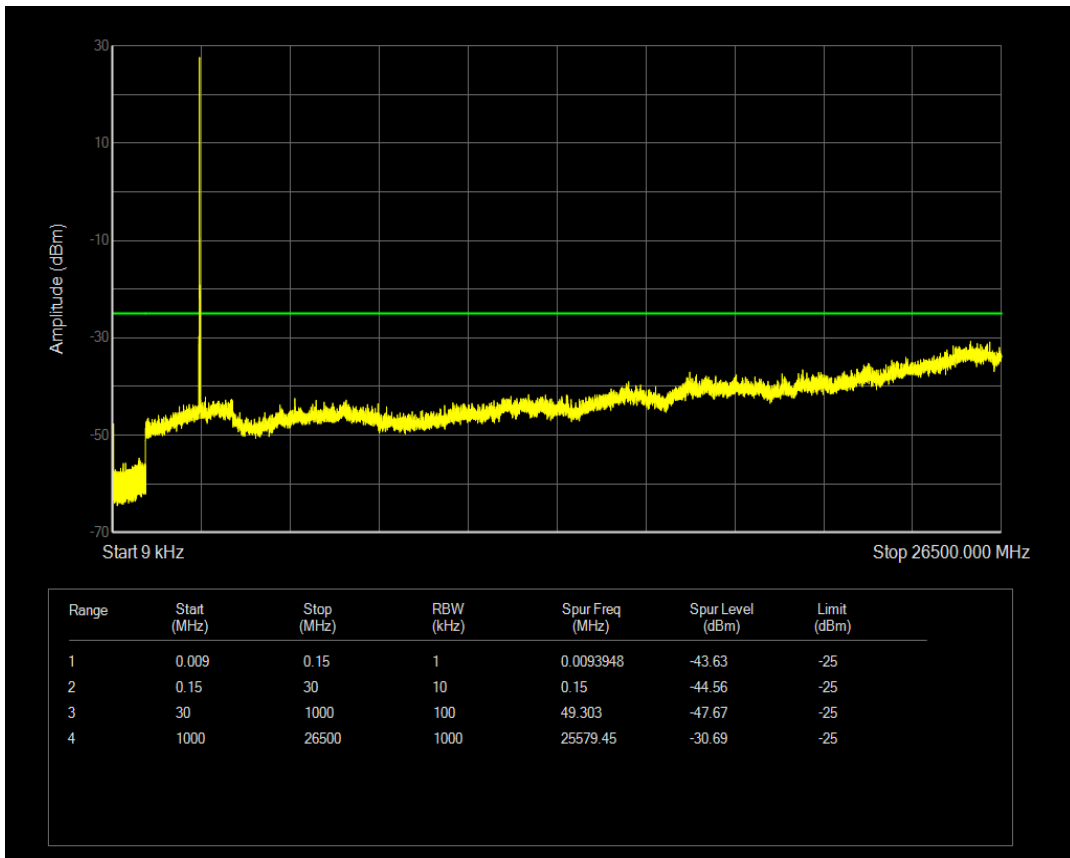

Band38 QAM16 BW=10MHz Channel=37800 RB Size=1 Position=#0

Band38 QPSK BW=10MHz Channel=38000 RB Size=1 Position=#0

Band38 QAM16 BW=10MHz Channel=38000 RB Size=1 Position=#0

Band38 QPSK BW=10MHz Channel=38200 RB Size=1 Position=#0

Band38 QAM16 BW=10MHz Channel=38200 RB Size=1 Position=#0

Band38 QPSK BW=20MHz Channel=37850 RB Size=1 Position=#0

Band38 QAM16 BW=20MHz Channel=37850 RB Size=1 Position=#0

Band38 QPSK BW=20MHz Channel=38000 RB Size=1 Position=#0