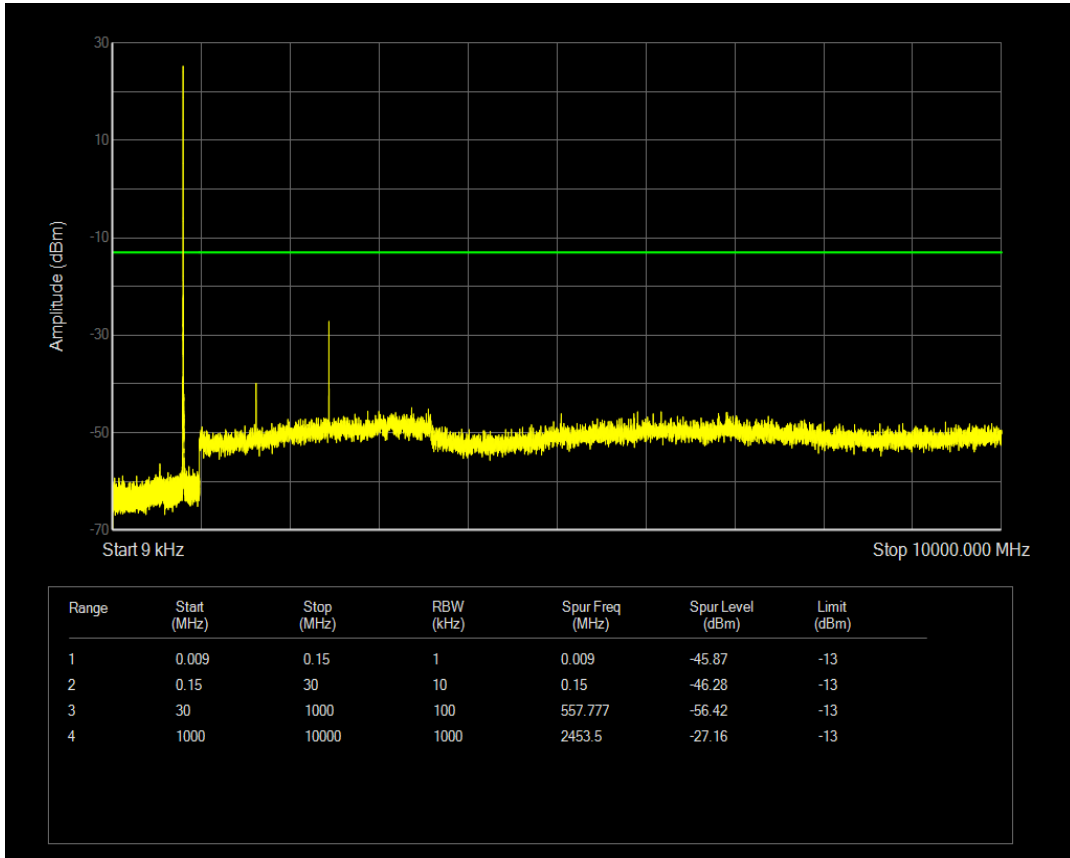

Band26(814-824) QPSK BW=3MHz Channel=26740 RB Size=1 Position=#0

Band26(814-824) QPSK BW=3MHz Channel=26740 RB Size=15 Position=#0