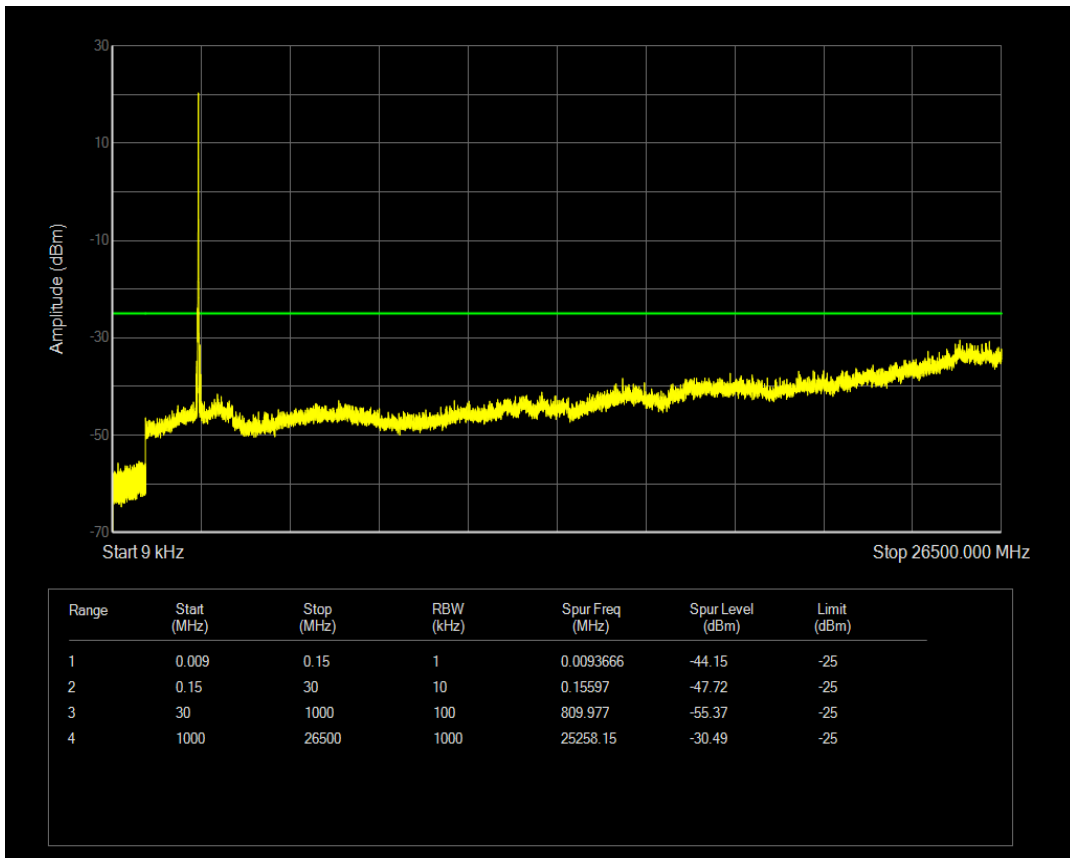

Band38 16QAM BW=5MHz Channel=38000 RB Size=25 Position=#0

Band38 QPSK BW=5MHz Channel=38225 RB Size=25 Position=#0

Band38 16QAM BW=5MHz Channel=38225 RB Size=1 Position=#0

Band38 16QAM BW=5MHz Channel=38225 RB Size=25 Position=#0

Band38 QPSK BW=10MHz Channel=37800 RB Size=50 Position=#0

Band38 16QAM BW=10MHz Channel=37800 RB Size=1 Position=#0

Band38 16QAM BW=10MHz Channel=37800 RB Size=50 Position=#0

Band38 QPSK BW=10MHz Channel=38000 RB Size=50 Position=#0