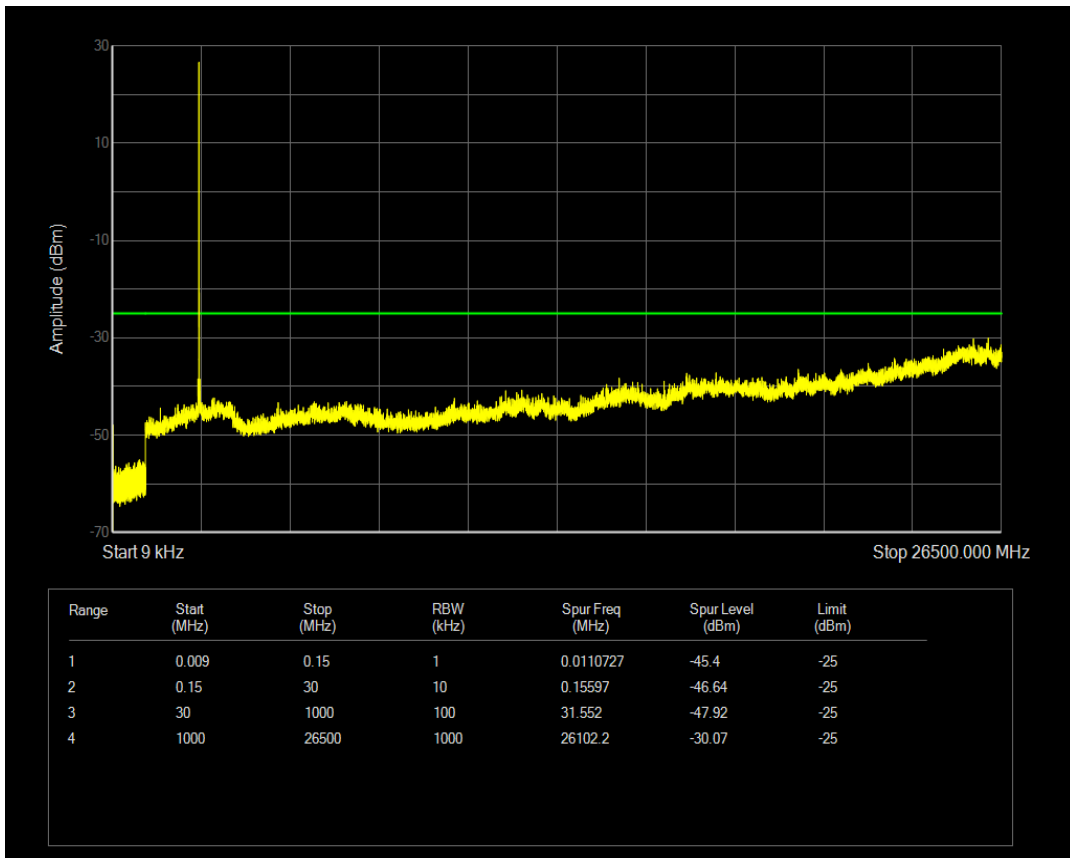

Band38 QAM16 BW=5MHz Channel=38000 RB Size=1 Position=#0

Band38 QPSK BW=5MHz Channel=38225 RB Size=1 Position=#0