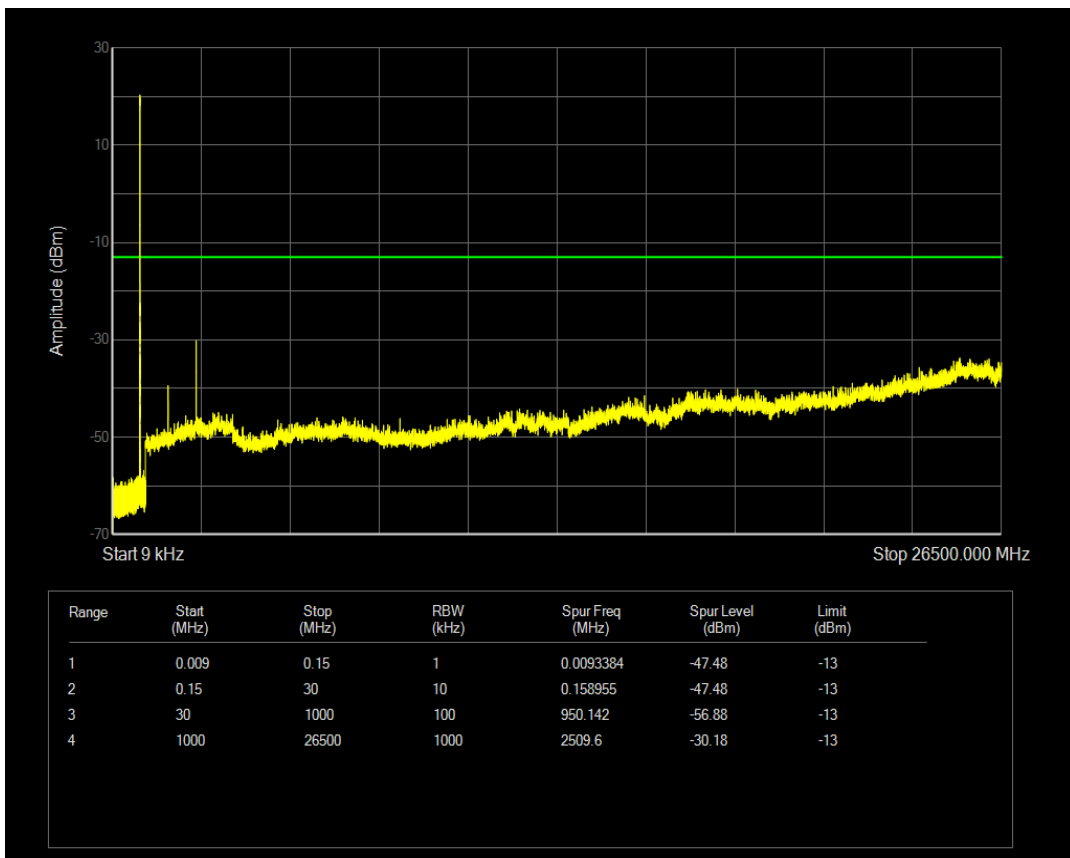

Band26(814-824) QAM16 BW=10MHz Channel=26740 RB Size=50 Position=#0

Band26(824-849) QPSK BW=1.4MHz Channel=26797 RB Size=1 Position=#0

Band26(824-849) QPSK BW=1.4MHz Channel=26797 RB Size=6 Position=#0

Band26(824-849) QAM16 BW=1.4MHz Channel=26797 RB Size=1 Position=#0

Band26(824-849) QAM16 BW=1.4MHz Channel=26797 RB Size=6 Position=#0

Band26(824-849) QPSK BW=1.4MHz Channel=26915 RB Size=1 Position=#0

Band26(824-849) QPSK BW=1.4MHz Channel=26915 RB Size=6 Position=#0

Band26(824-849) QAM16 BW=1.4MHz Channel=26915 RB Size=1 Position=#0