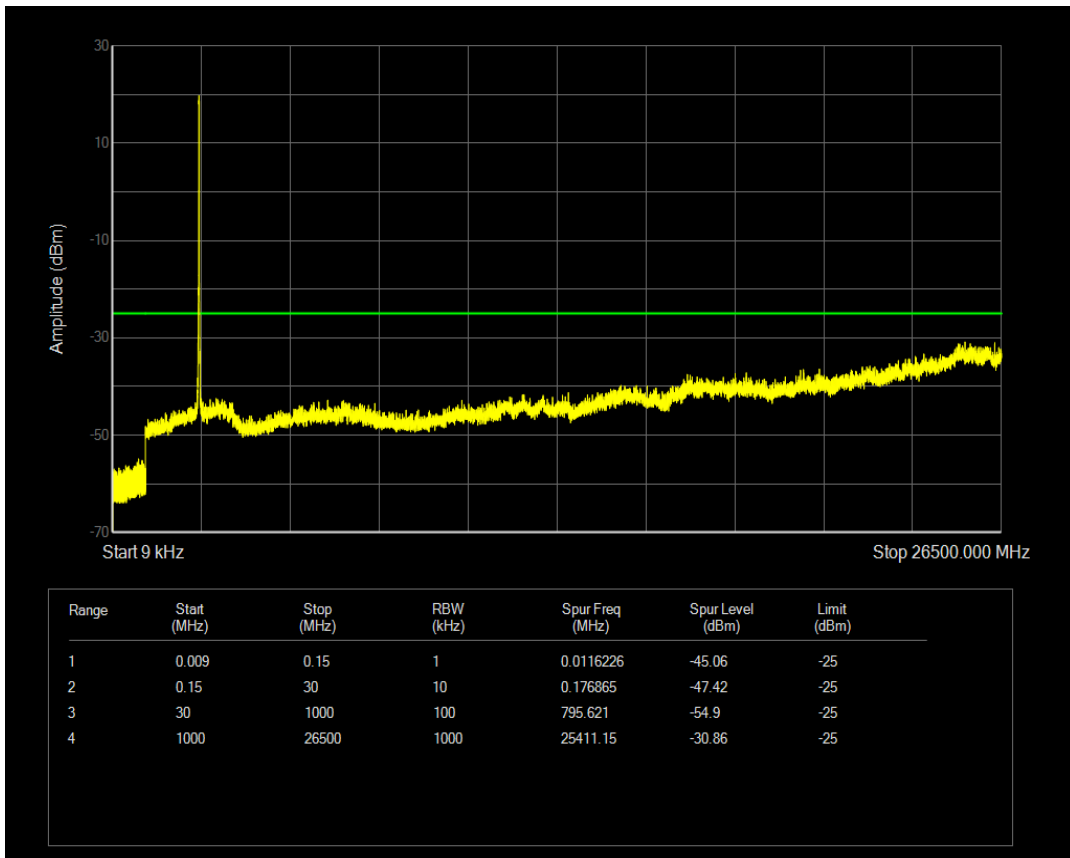

Band38 QPSK BW=15MHz Channel=38000 RB Size=75 Position=#0

Band38 16QAM BW=15MHz Channel=38000 RB Size=1 Position=#0