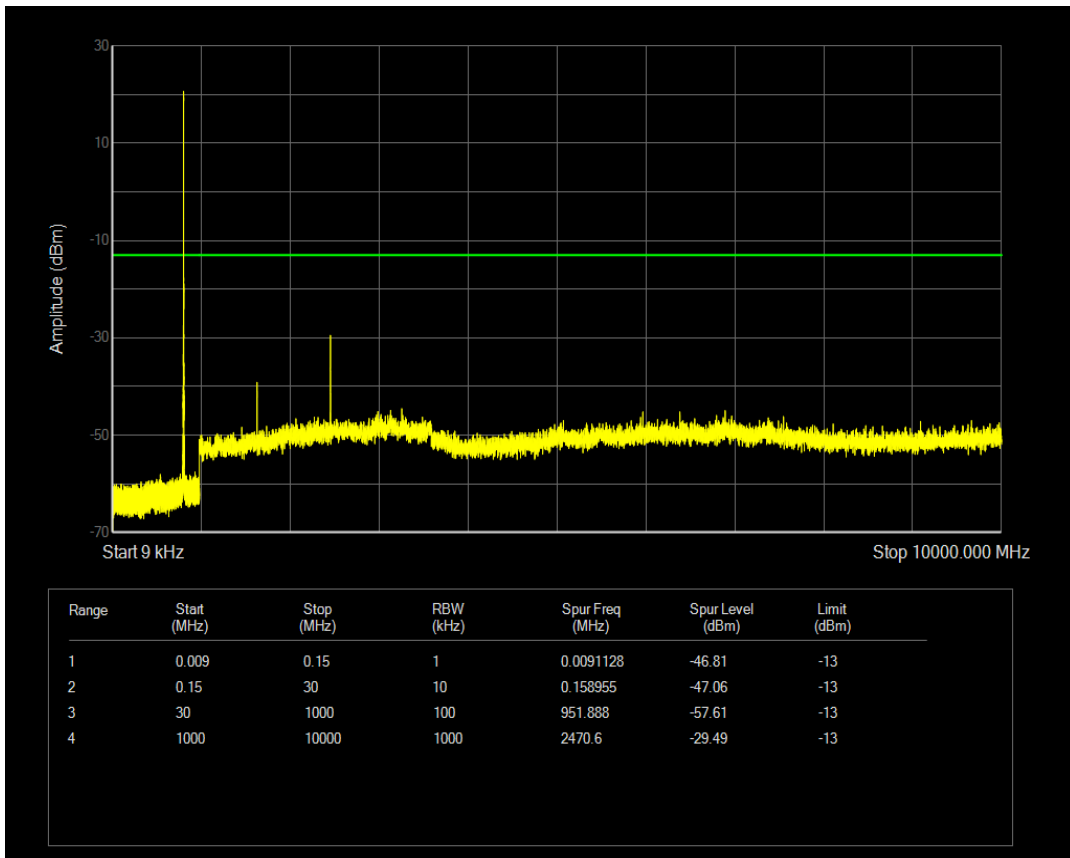

Band26(814-824) QAM16 BW=1.4MHz Channel=26783 RB Size=6 Position=#0

Band26(814-824) QPSK BW=3MHz Channel=26705 RB Size=1 Position=#0