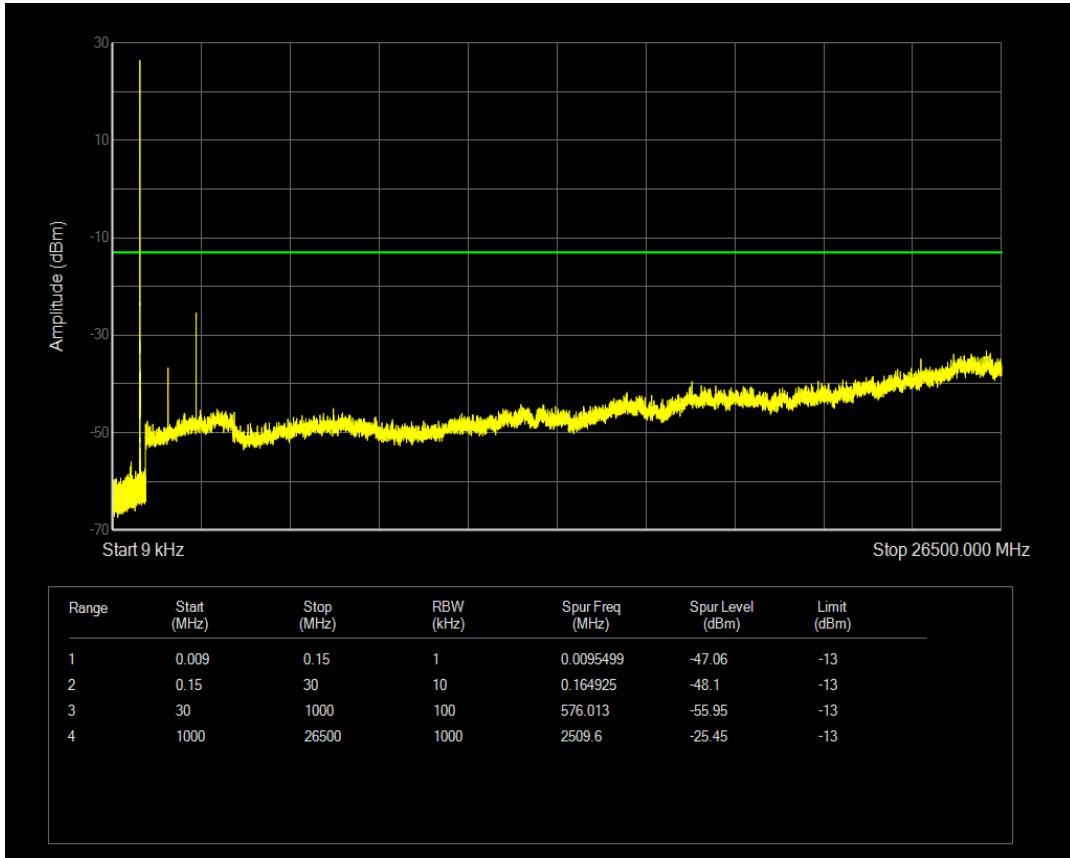

Band26(824-849) QAM16 BW=1.4MHz Channel=26797 RB Size=6 Position=#0

Band26(824-849) QPSK BW=1.4MHz Channel=26915 RB Size=1 Position=#0

Band26(824-849) QPSK BW=1.4MHz Channel=26915 RB Size=6 Position=#0

Band26(824-849) QAM16 BW=1.4MHz Channel=26915 RB Size=1 Position=#0

Band26(824-849) QAM16 BW=1.4MHz Channel=26915 RB Size=6 Position=#0

Band26(824-849) QPSK BW=1.4MHz Channel=27033 RB Size=1 Position=#0

Band26(824-849) QPSK BW=1.4MHz Channel=27033 RB Size=6 Position=#0

Band26(824-849) QAM16 BW=1.4MHz Channel=27033 RB Size=1 Position=#0