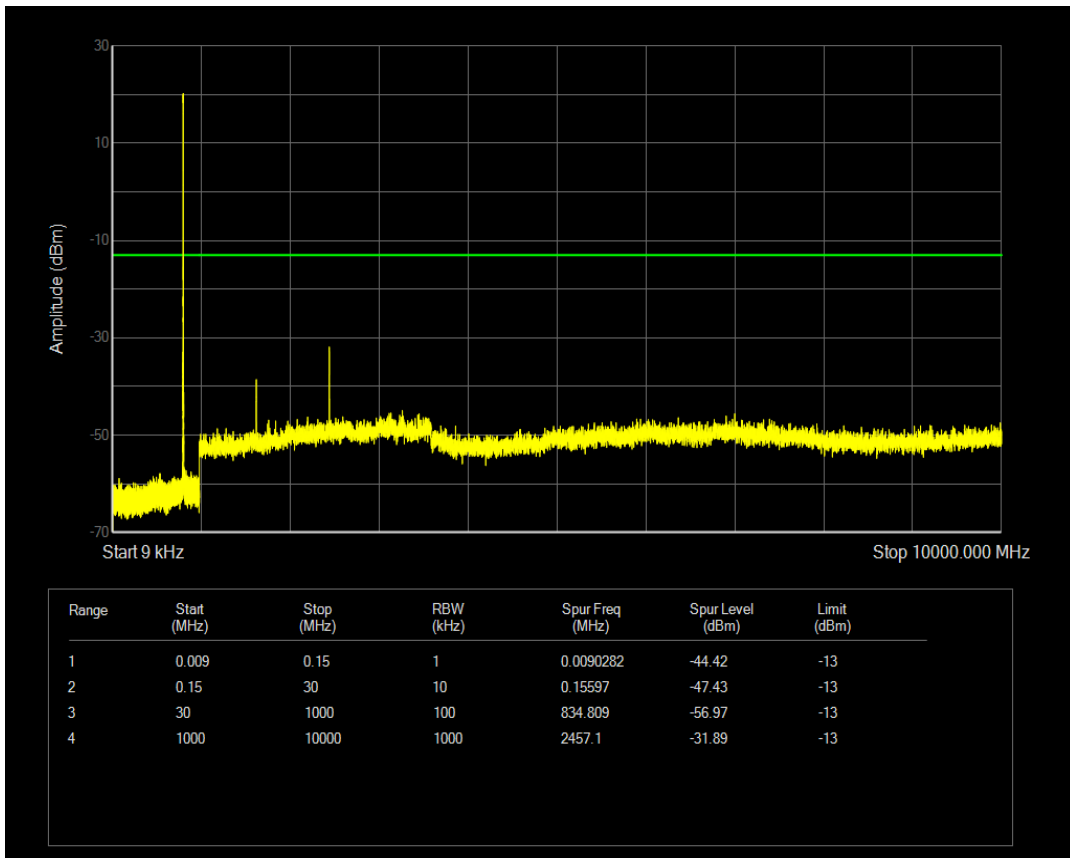

Band25 QAM16 BW=20MHz Channel=26590 RB Size=100 Position=#0

Band26(814-824) QPSK BW=1.4MHz Channel=26697 RB Size=1 Position=#0

Band26(814-824) QPSK BW=1.4MHz Channel=26697 RB Size=6 Position=#0

Band26(814-824) QAM16 BW=1.4MHz Channel=26697 RB Size=1 Position=#0

Band26(814-824) QAM16 BW=1.4MHz Channel=26697 RB Size=6 Position=#0

Band26(814-824) QPSK BW=1.4MHz Channel=26740 RB Size=1 Position=#0

Band26(814-824) QPSK BW=1.4MHz Channel=26740 RB Size=6 Position=#0

Band26(814-824) QAM16 BW=1.4MHz Channel=26740 RB Size=1 Position=#0