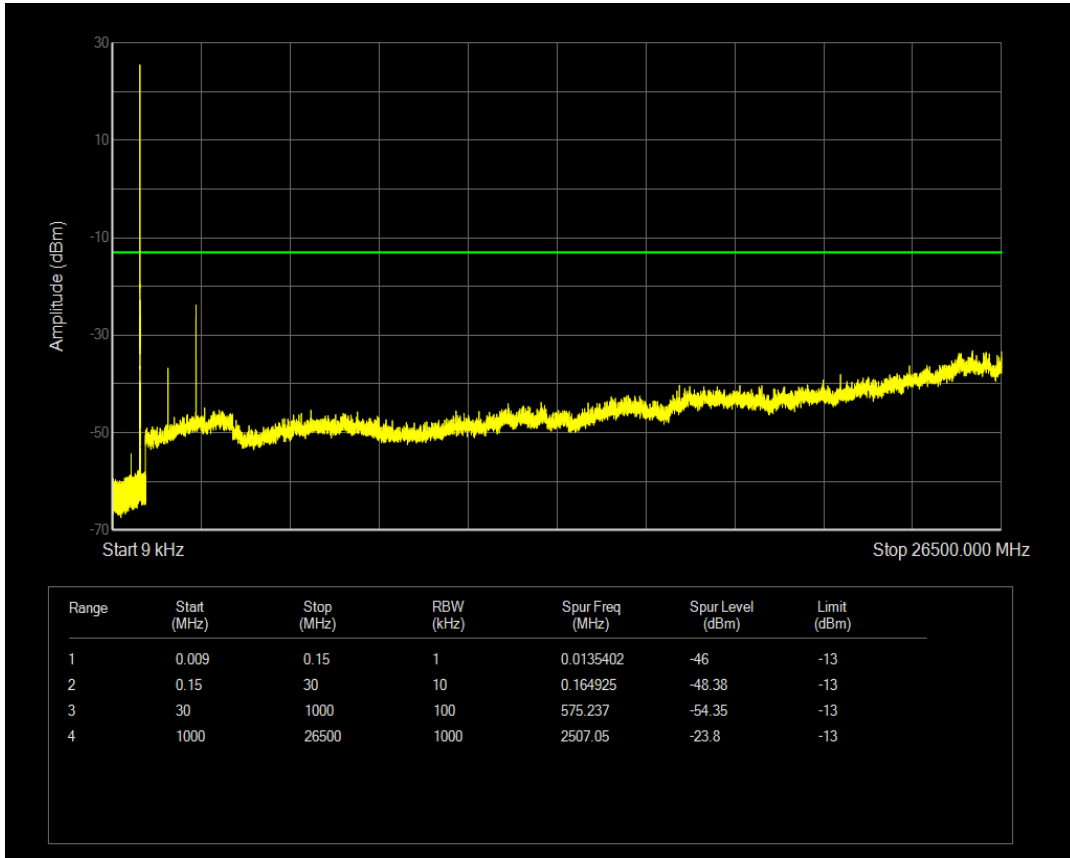

Band26(824-849) QPSK BW=3MHz Channel=26915 RB Size=1 Position=#0

Band26(824-849) QPSK BW=3MHz Channel=26915 RB Size=15 Position=#0