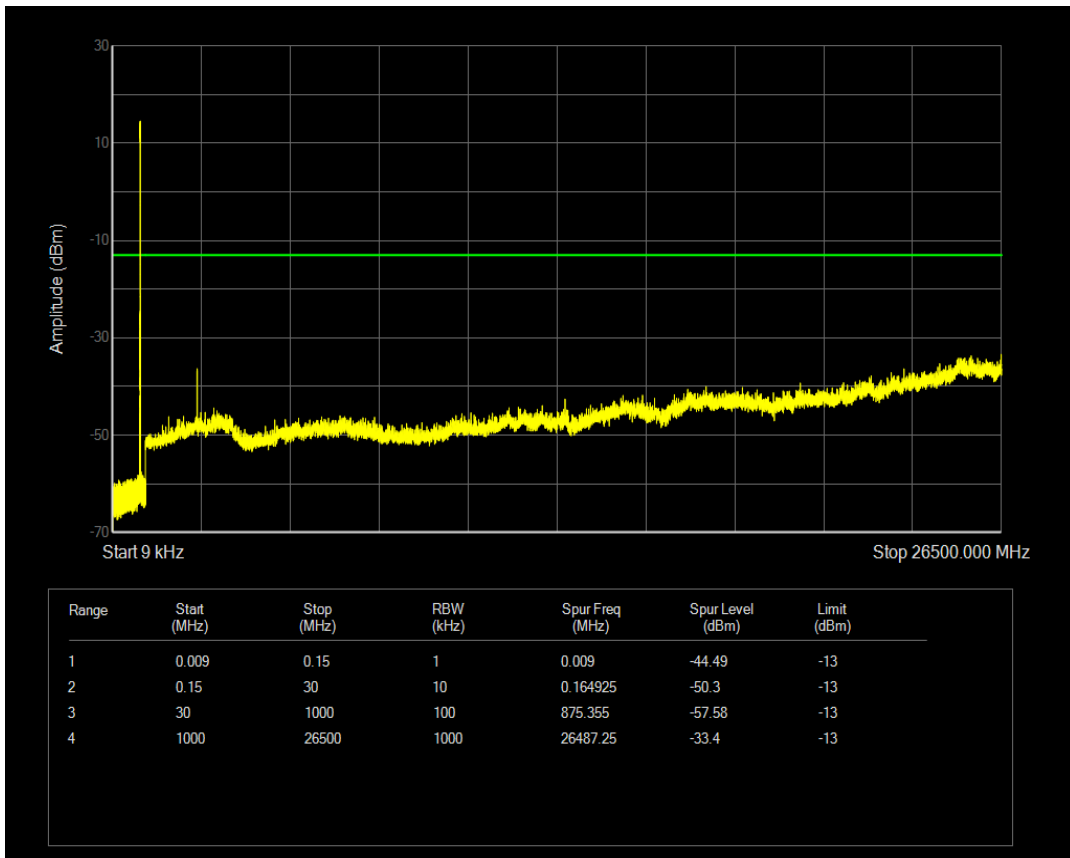

Band26(824-849) QAM16 BW=5MHz Channel=26915 RB Size=25 Position=#0

Band26(824-849) QPSK BW=5MHz Channel=27015 RB Size=1 Position=#0

Band26(824-849) QPSK BW=5MHz Channel=27015 RB Size=25 Position=#0

Band26(824-849) QAM16 BW=5MHz Channel=27015 RB Size=1 Position=#0

Band26(824-849) QAM16 BW=5MHz Channel=27015 RB Size=25 Position=#0

Band26(824-849) QPSK BW=10MHz Channel=26840 RB Size=1 Position=#0

Band26(824-849) QPSK BW=10MHz Channel=26840 RB Size=50 Position=#0

Band26(824-849) QAM16 BW=10MHz Channel=26840 RB Size=1 Position=#0