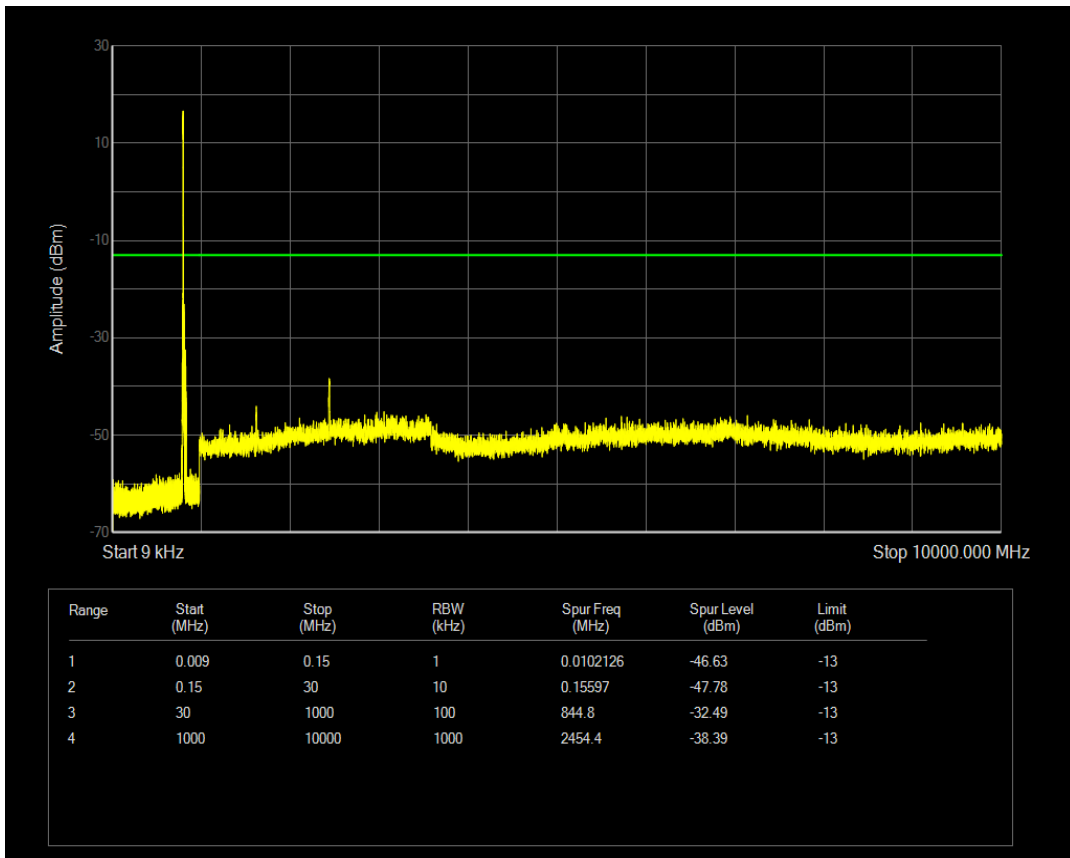

Band26(814-824) QPSK BW=5MHz Channel=26740 RB Size=25 Position=#0

Band26(814-824) QAM16 BW=5MHz Channel=26740 RB Size=1 Position=#0