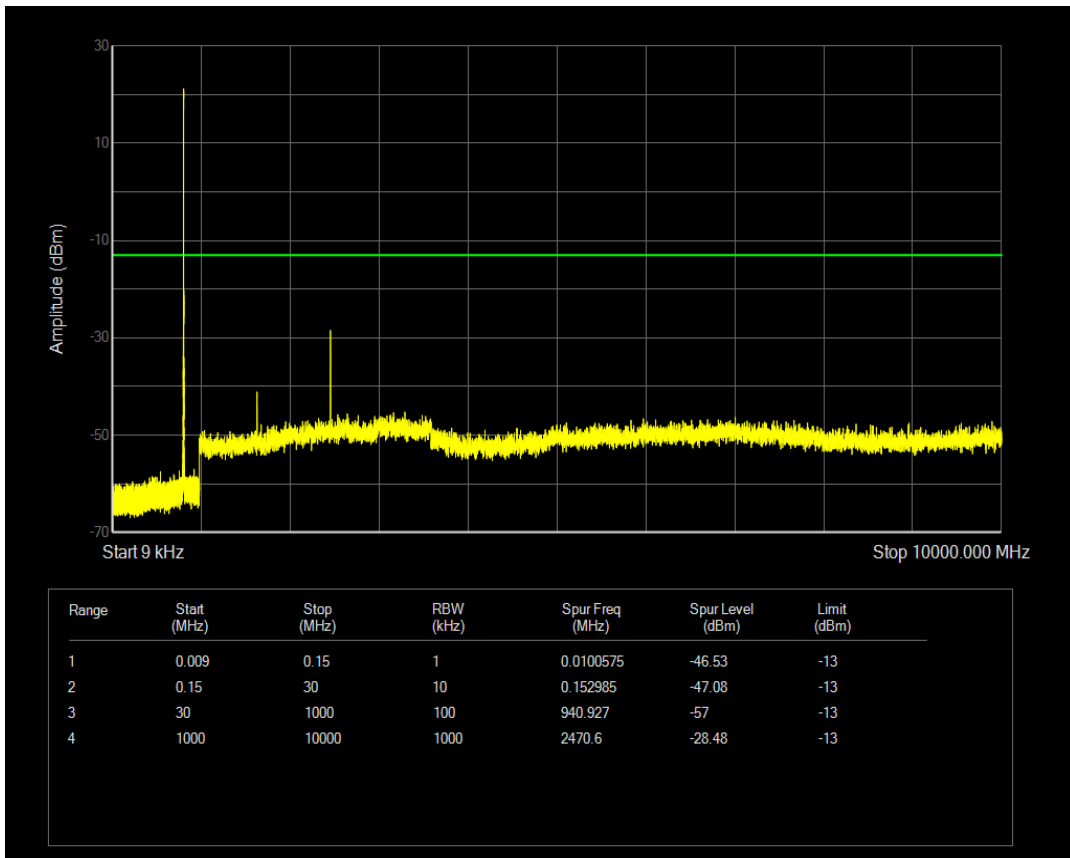

Band26(814-824) QAM16 BW=1.4MHz Channel=26697 RB Size=6 Position=#0

Band26(814-824) QPSK BW=1.4MHz Channel=26740 RB Size=1 Position=#0

Band26(814-824) QPSK BW=1.4MHz Channel=26740 RB Size=6 Position=#0

Band26(814-824) QAM16 BW=1.4MHz Channel=26740 RB Size=1 Position=#0

Band26(814-824) QAM16 BW=1.4MHz Channel=26740 RB Size=6 Position=#0

Band26(814-824) QPSK BW=1.4MHz Channel=26783 RB Size=1 Position=#0

Band26(814-824) QPSK BW=1.4MHz Channel=26783 RB Size=6 Position=#0

Band26(814-824) QAM16 BW=1.4MHz Channel=26783 RB Size=1 Position=#0