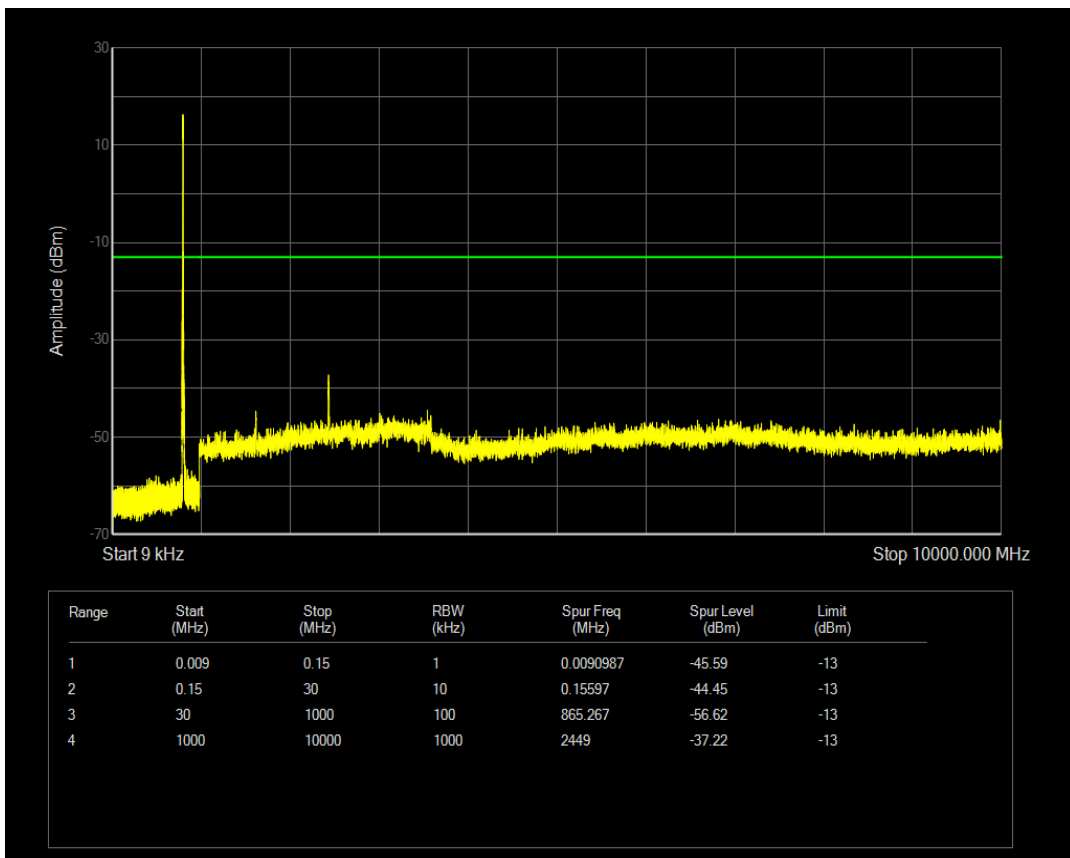

Band26(814-824) QPSK BW=5MHz Channel=26715 RB Size=25 Position=#0

Band26(814-824) QAM16 BW=5MHz Channel=26715 RB Size=1 Position=#0