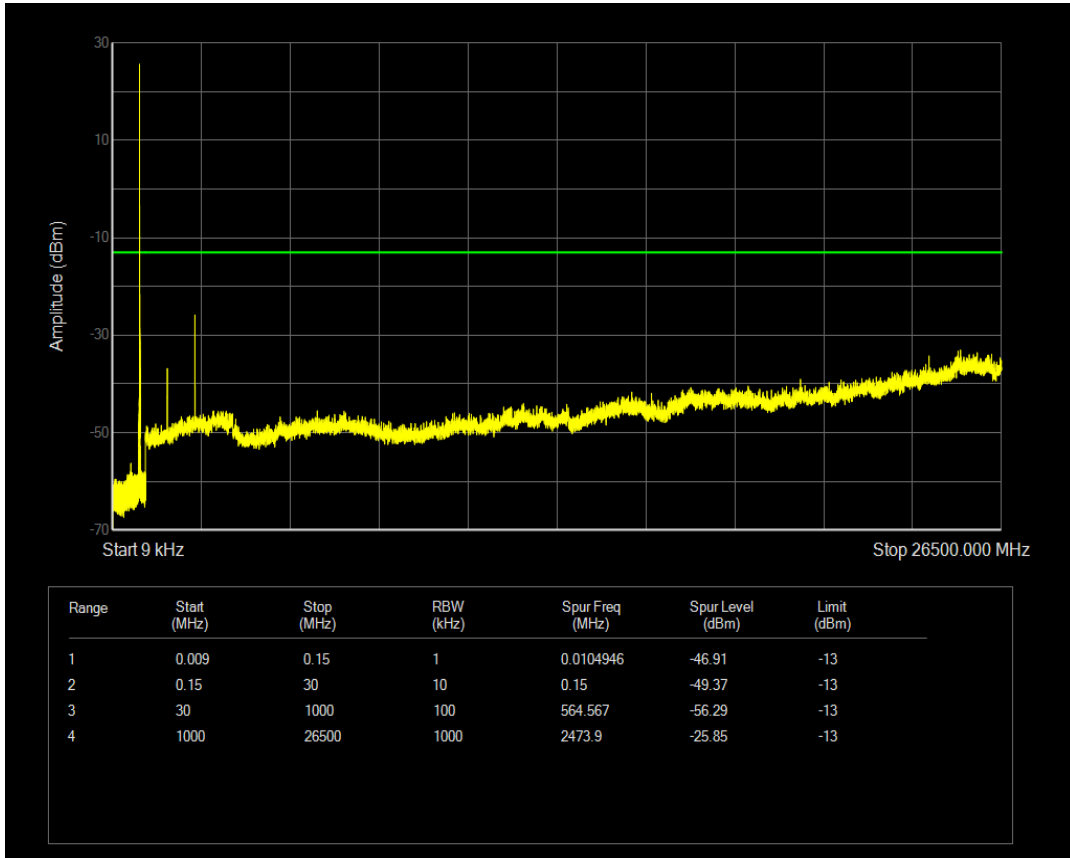

Band26(824-849) QAM16 BW=5MHz Channel=26915 RB Size=25 Position=#0

Band26(824-849) QPSK BW=5MHz Channel=27015 RB Size=1 Position=#0

Band26(824-849) QPSK BW=5MHz Channel=27015 RB Size=25 Position=#0

Band26(824-849) QAM16 BW=5MHz Channel=27015 RB Size=1 Position=#0

Band26(824-849) QAM16 BW=5MHz Channel=27015 RB Size=25 Position=#0

Band26(824-849) QPSK BW=10MHz Channel=26840 RB Size=1 Position=#0

Band26(824-849) QPSK BW=10MHz Channel=26840 RB Size=50 Position=#0

Band26(824-849) QAM16 BW=10MHz Channel=26840 RB Size=1 Position=#0