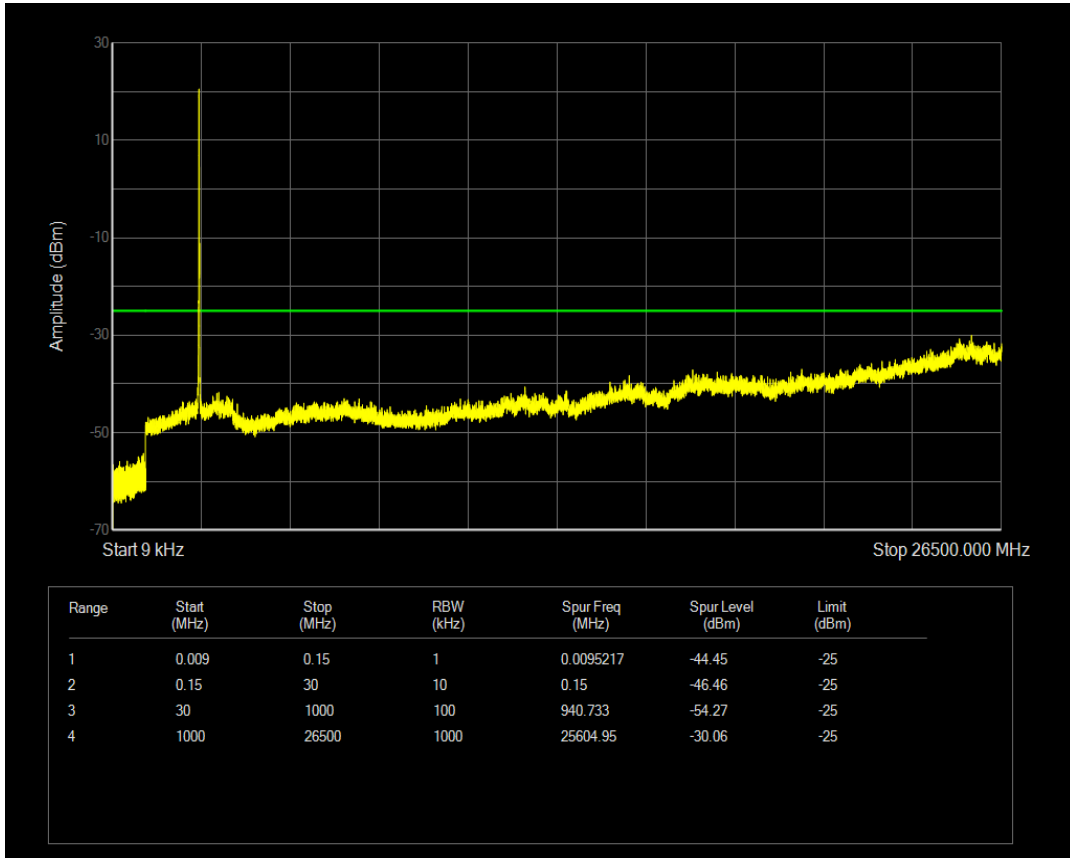

Band38 QPSK BW=10MHz Channel=37800 RB Size=50 Position=#0

Band38 16QAM BW=10MHz Channel=37800 RB Size=1 Position=#0

Band38 16QAM BW=10MHz Channel=37800 RB Size=50 Position=#0

Band38 QPSK BW=10MHz Channel=38000 RB Size=50 Position=#0

Band38 16QAM BW=10MHz Channel=38000 RB Size=1 Position=#0

Band38 16QAM BW=10MHz Channel=38000 RB Size=50 Position=#0

Band38 QPSK BW=10MHz Channel=38200 RB Size=50 Position=#0

Band38 16QAM BW=10MHz Channel=38200 RB Size=1 Position=#0