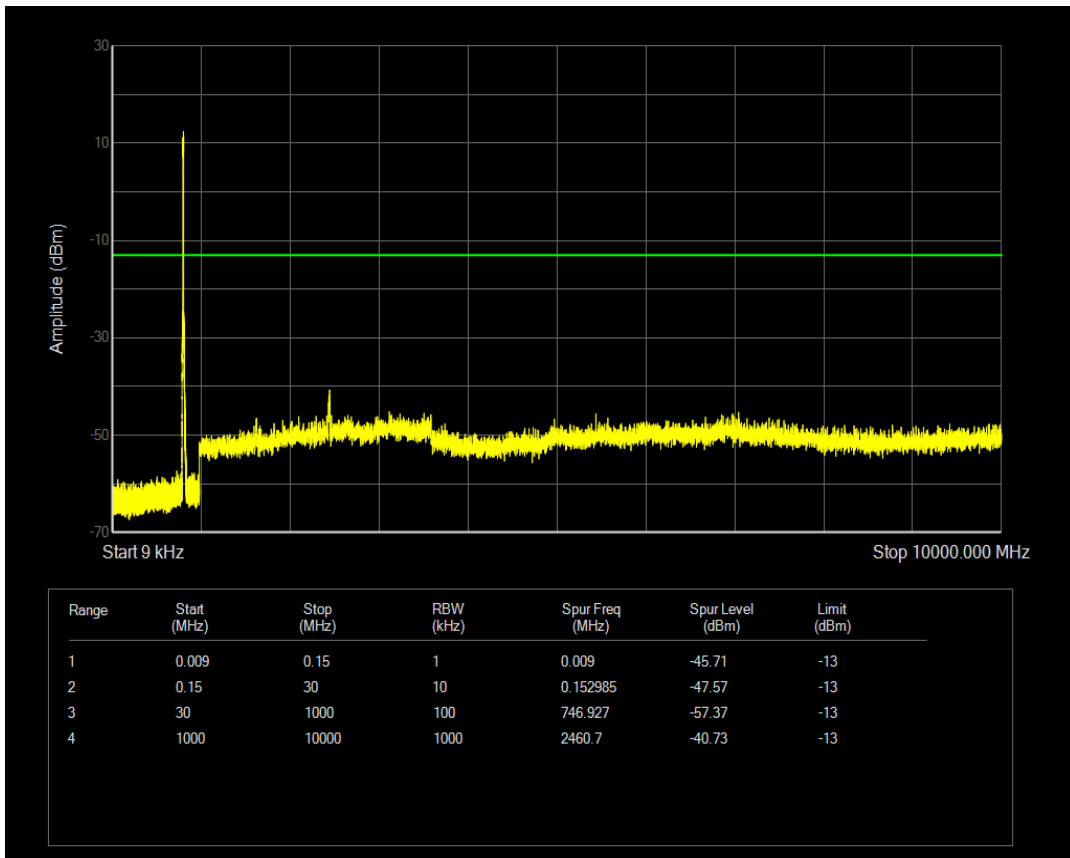

Band26(814-824) QAM16 BW=10MHz Channel=26740 RB Size=50 Position=#0

Band26(824-849) QPSK BW=1.4MHz Channel=26797 RB Size=1 Position=#0