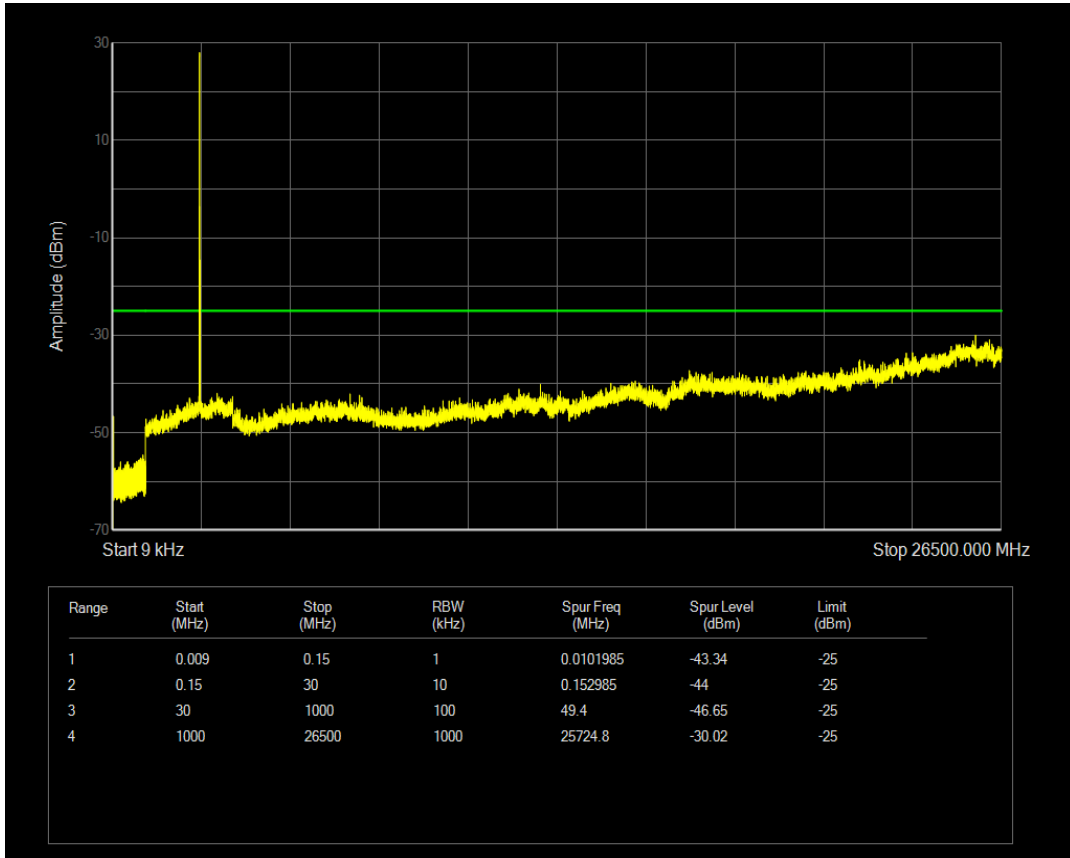

Band38 QAM16 BW=10MHz Channel=37800 RB Size=1 Position=#0

Band38 QPSK BW=10MHz Channel=38000 RB Size=1 Position=#0

Band38 QAM16 BW=10MHz Channel=38000 RB Size=1 Position=#0

Band38 QPSK BW=10MHz Channel=38200 RB Size=1 Position=#0

Band38 QAM16 BW=10MHz Channel=38200 RB Size=1 Position=#0

Band38 QPSK BW=20MHz Channel=37850 RB Size=1 Position=#0

Band38 QAM16 BW=20MHz Channel=37850 RB Size=1 Position=#0

Band38 QPSK BW=20MHz Channel=38000 RB Size=1 Position=#0