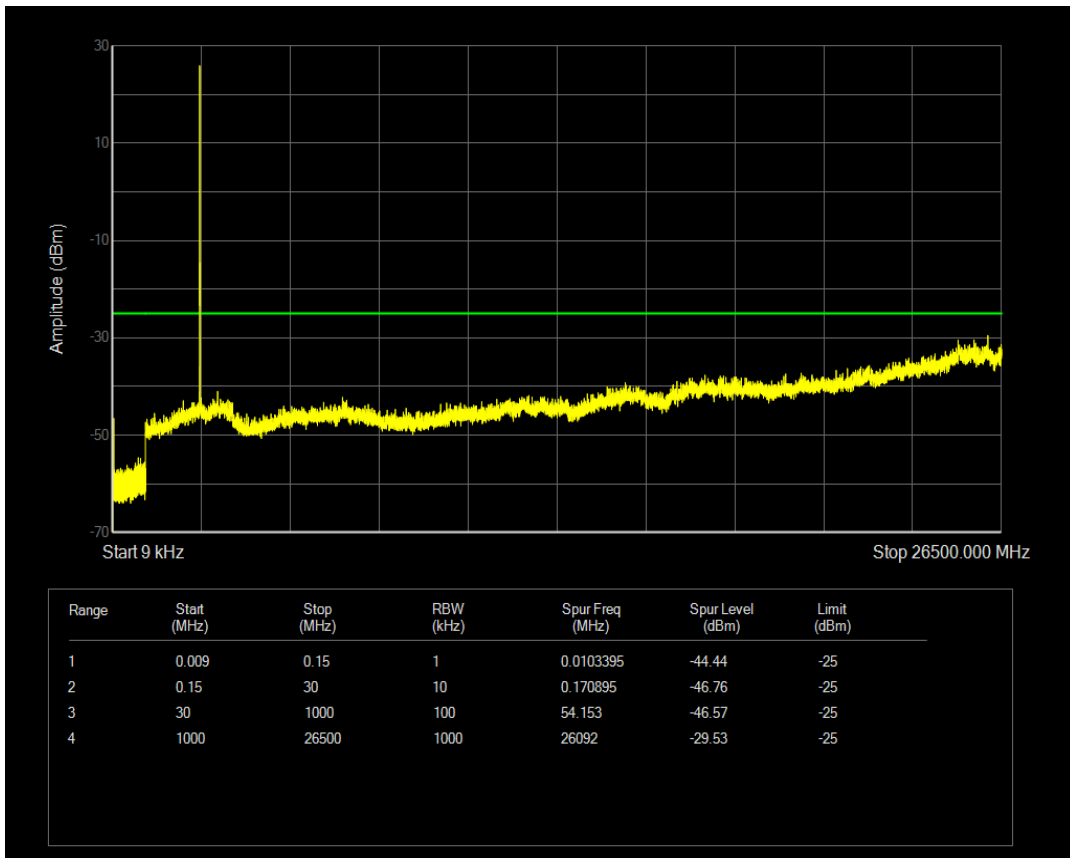

Band38 16QAM BW=5MHz Channel=37775 RB Size=1 Position=#0

Band38 16QAM BW=5MHz Channel=37775 RB Size=25 Position=#0

Band38 QPSK BW=5MHz Channel=38000 RB Size=25 Position=#0

Band38 16QAM BW=5MHz Channel=38000 RB Size=1 Position=#0

Band38 16QAM BW=5MHz Channel=38000 RB Size=25 Position=#0

Band38 QPSK BW=5MHz Channel=38225 RB Size=25 Position=#0

Band38 16QAM BW=5MHz Channel=38225 RB Size=1 Position=#0

Band38 16QAM BW=5MHz Channel=38225 RB Size=25 Position=#0