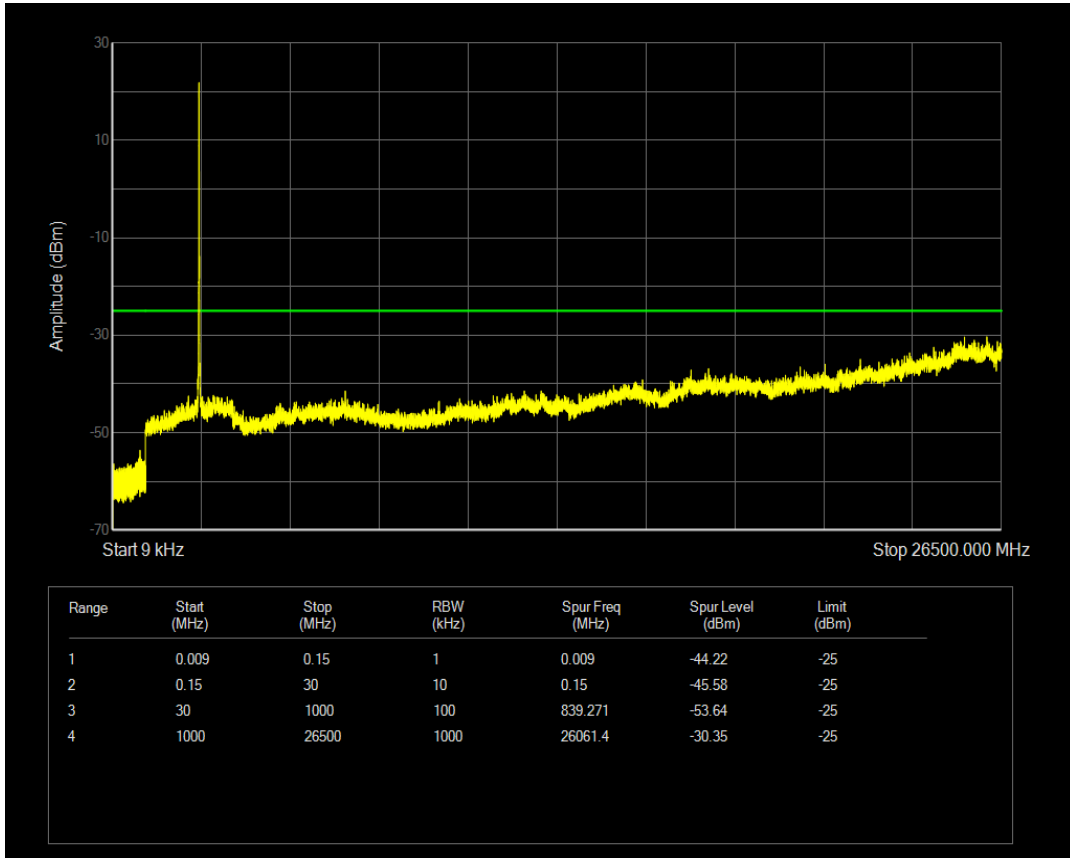

Band38 QPSK BW=10MHz Channel=37800 RB Size=50 Position=#0

Band38 16QAM BW=10MHz Channel=37800 RB Size=1 Position=#0

Band38 16QAM BW=10MHz Channel=37800 RB Size=50 Position=#0

Band38 QPSK BW=10MHz Channel=38000 RB Size=50 Position=#0

Band38 16QAM BW=10MHz Channel=38000 RB Size=1 Position=#0

Band38 16QAM BW=10MHz Channel=38000 RB Size=50 Position=#0

Band38 QPSK BW=10MHz Channel=38200 RB Size=50 Position=#0

Band38 16QAM BW=10MHz Channel=38200 RB Size=1 Position=#0