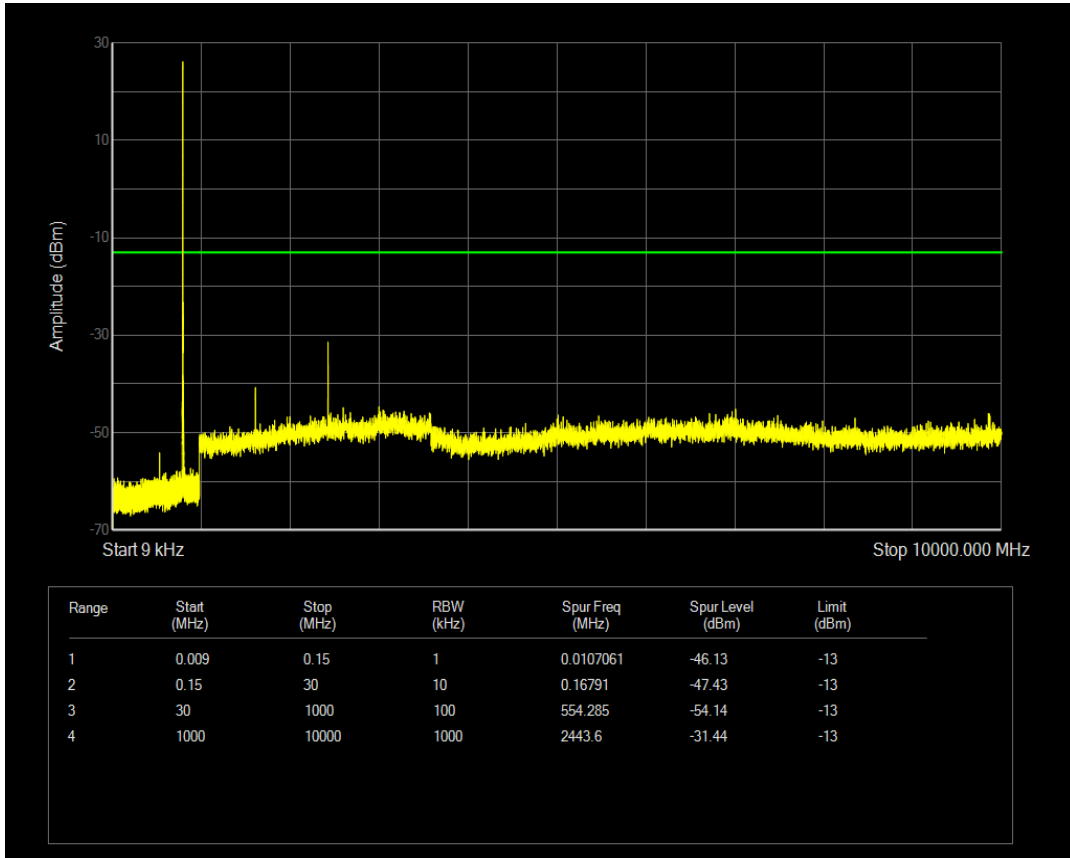

Band26(814-824) QAM16 BW=1.4MHz Channel=26783 RB Size=6 Position=#0

Band26(814-824) QPSK BW=3MHz Channel=26705 RB Size=1 Position=#0

Band26(814-824) QPSK BW=3MHz Channel=26705 RB Size=15 Position=#0

Band26(814-824) QAM16 BW=3MHz Channel=26705 RB Size=1 Position=#0