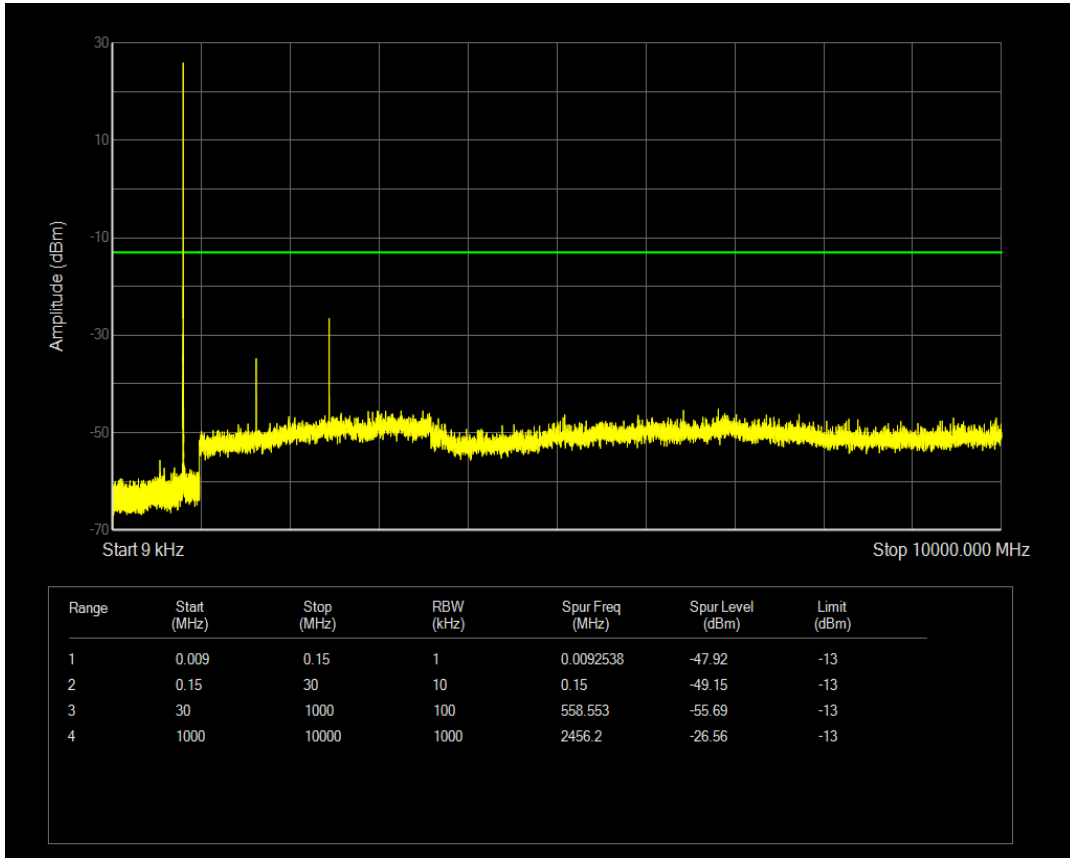

Band26(814-824) QAM16 BW=1.4MHz Channel=26697 RB Size=6 Position=#0

Band26(814-824) QPSK BW=1.4MHz Channel=26740 RB Size=1 Position=#0

Band26(814-824) QPSK BW=1.4MHz Channel=26740 RB Size=6 Position=#0

Band26(814-824) QAM16 BW=1.4MHz Channel=26740 RB Size=1 Position=#0

Band26(814-824) QAM16 BW=1.4MHz Channel=26740 RB Size=6 Position=#0

Band26(814-824) QPSK BW=1.4MHz Channel=26783 RB Size=1 Position=#0

Band26(814-824) QPSK BW=1.4MHz Channel=26783 RB Size=6 Position=#0

Band26(814-824) QAM16 BW=1.4MHz Channel=26783 RB Size=1 Position=#0