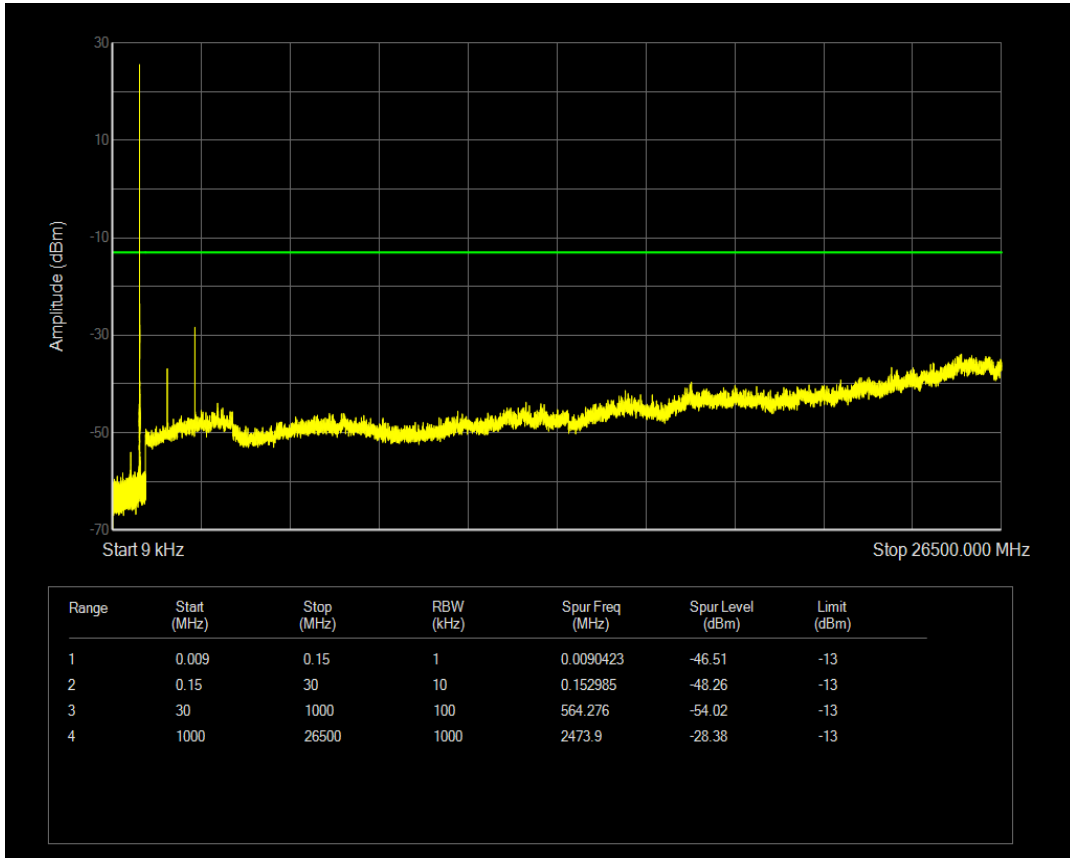

Band26(824-849) QPSK BW=3MHz Channel=26805 RB Size=1 Position=#0

Band26(824-849) QPSK BW=3MHz Channel=26805 RB Size=15 Position=#0