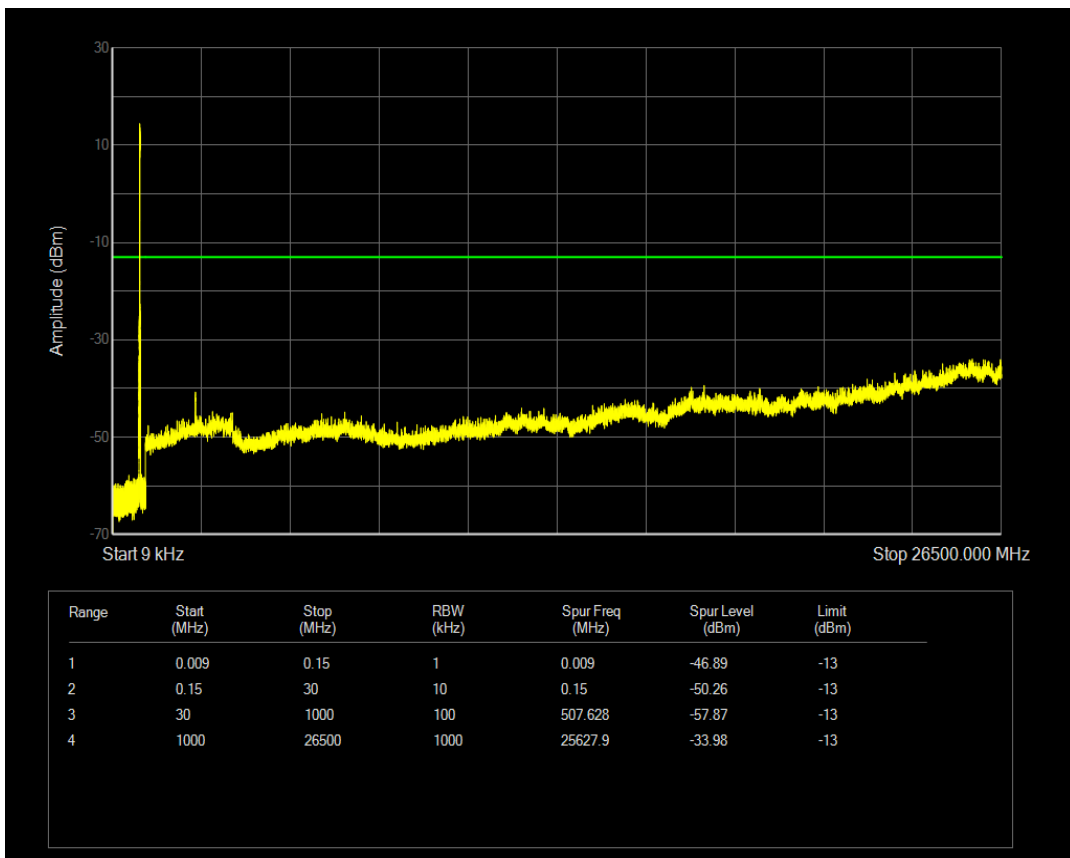

Band26(824-849) QPSK BW=10MHz Channel=26840 RB Size=50 Position=#0

Band26(824-849) QAM16 BW=10MHz Channel=26840 RB Size=1 Position=#0