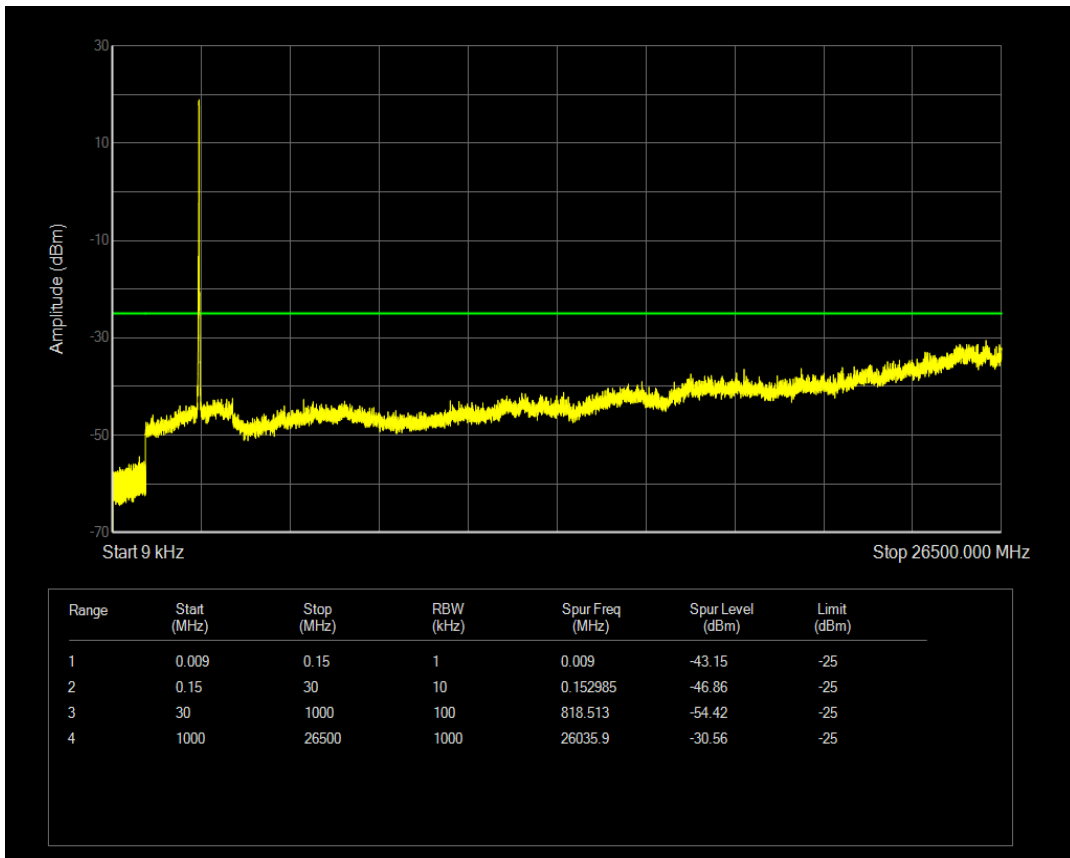

Band38 16QAM BW=15MHz Channel=38000 RB Size=75 Position=#0

Band38 QPSK BW=15MHz Channel=38175 RB Size=1 Position=#0