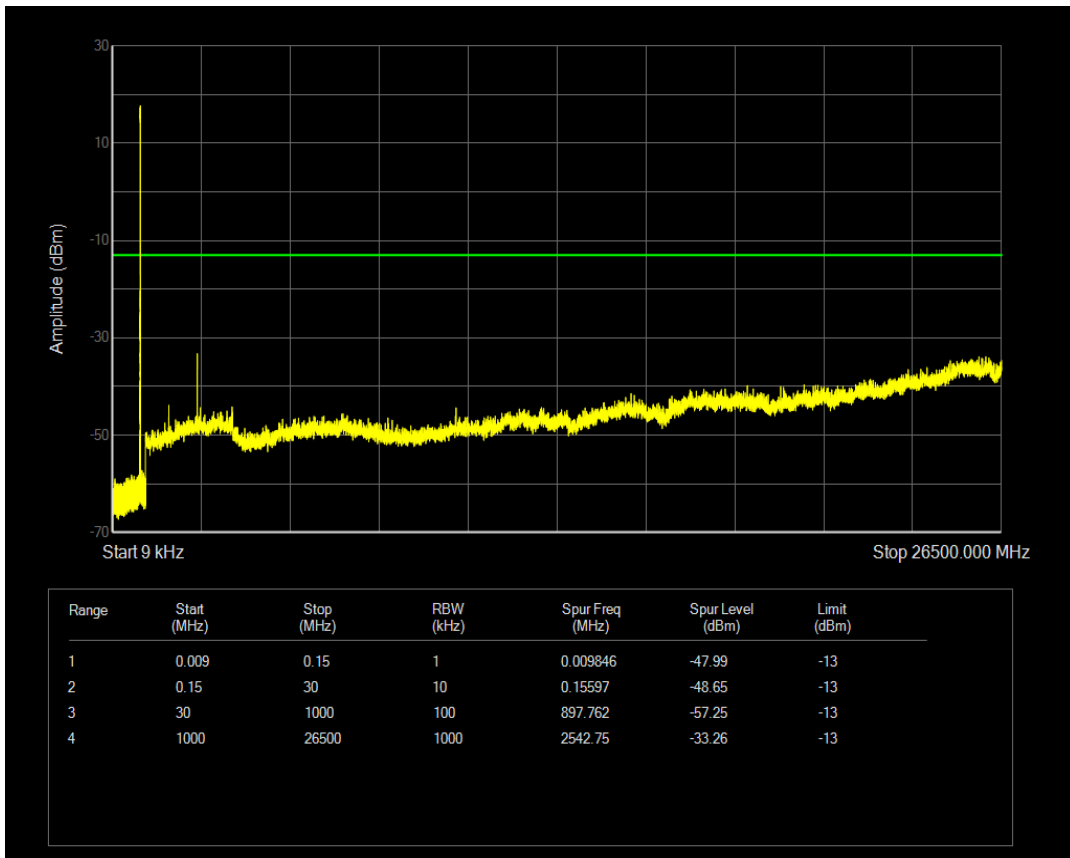

Band26(824-849) QPSK BW=3MHz Channel=27025 RB Size=15 Position=#0

Band26(824-849) QAM16 BW=3MHz Channel=27025 RB Size=1 Position=#0