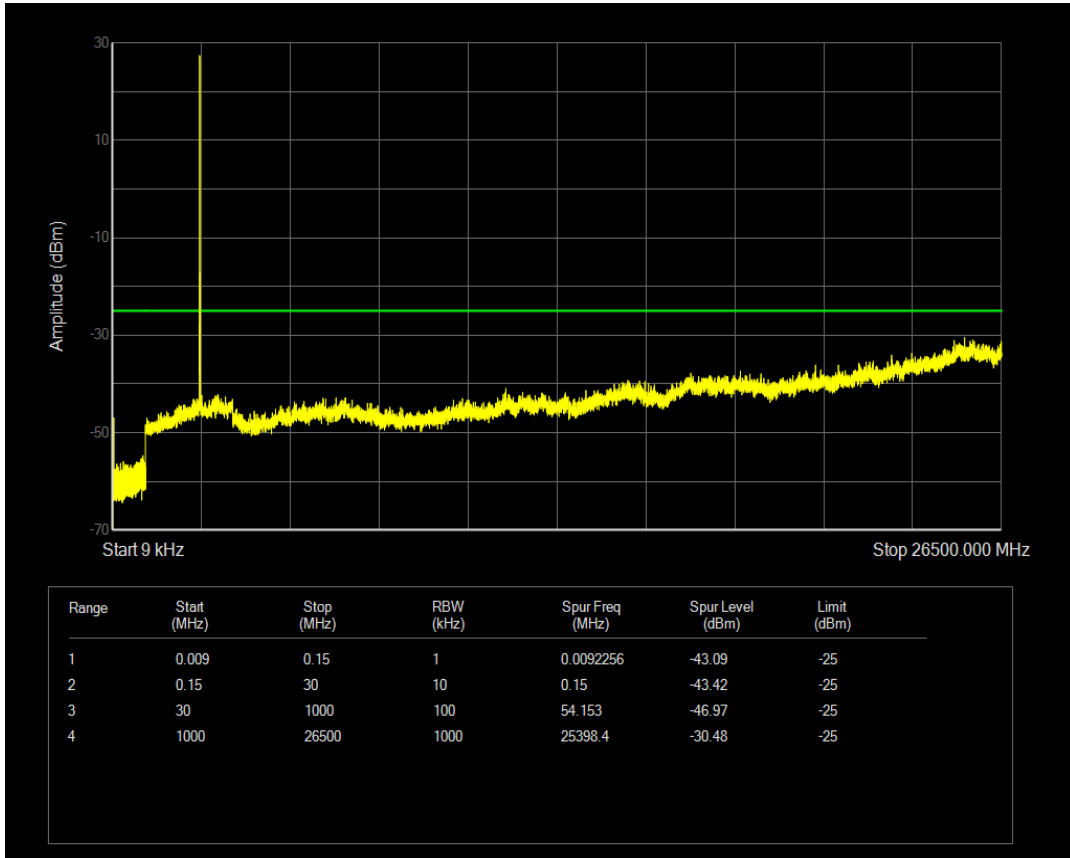

Band26(824-849) QAM16 BW=15MHz Channel=26965 RB Size=75 Position=#0

Band38 QPSK BW=5MHz Channel=37775 RB Size=1 Position=#0

Band38 QAM16 BW=5MHz Channel=37775 RB Size=1 Position=#0

Band38 QPSK BW=5MHz Channel=38000 RB Size=1 Position=#0

Band38 QAM16 BW=5MHz Channel=38000 RB Size=1 Position=#0

Band38 QPSK BW=5MHz Channel=38225 RB Size=1 Position=#0

Band38 QAM16 BW=5MHz Channel=38225 RB Size=1 Position=#0

Band38 QPSK BW=10MHz Channel=37800 RB Size=1 Position=#0