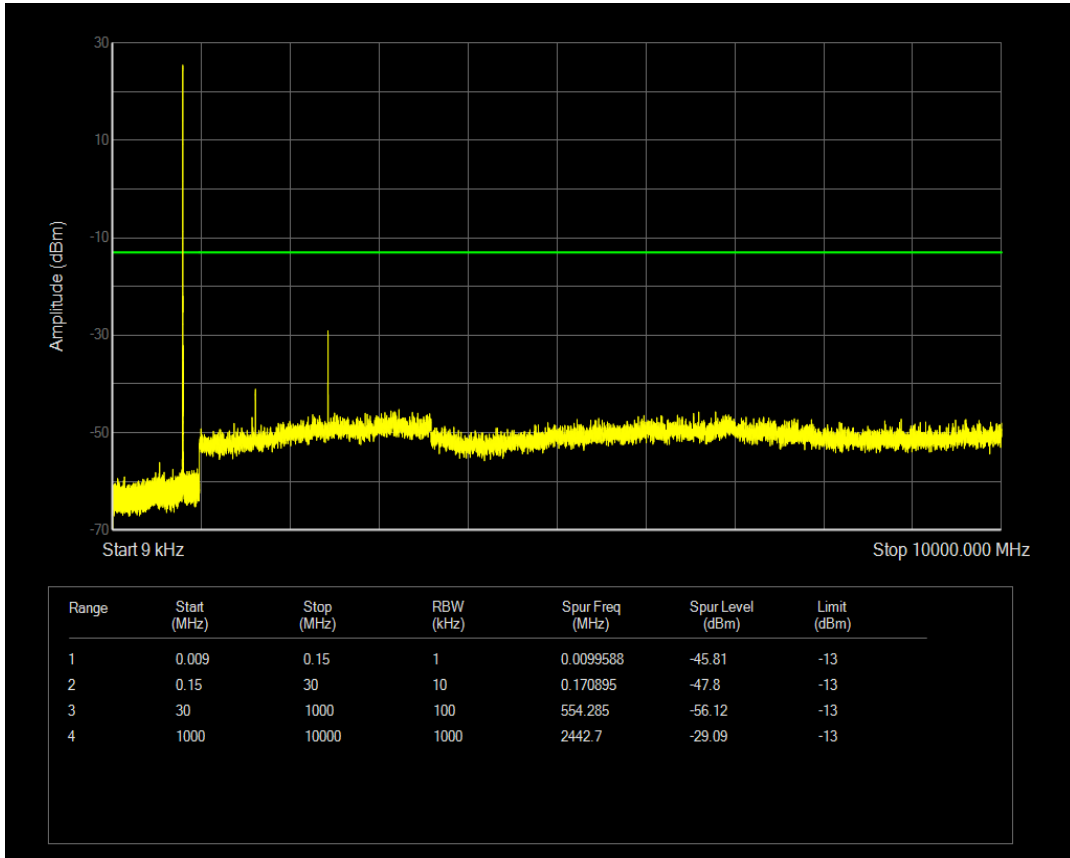

Band25 QAM16 BW=20MHz Channel=26590 RB Size=100 Position=#0

Band26(814-824) QPSK BW=1.4MHz Channel=26697 RB Size=1 Position=#0

Band26(814-824) QPSK BW=1.4MHz Channel=26697 RB Size=6 Position=#0

Band26(814-824) QAM16 BW=1.4MHz Channel=26697 RB Size=1 Position=#0

Band26(814-824) QAM16 BW=1.4MHz Channel=26697 RB Size=6 Position=#0

Band26(814-824) QPSK BW=1.4MHz Channel=26740 RB Size=1 Position=#0

Band26(814-824) QPSK BW=1.4MHz Channel=26740 RB Size=6 Position=#0

Band26(814-824) QAM16 BW=1.4MHz Channel=26740 RB Size=1 Position=#0