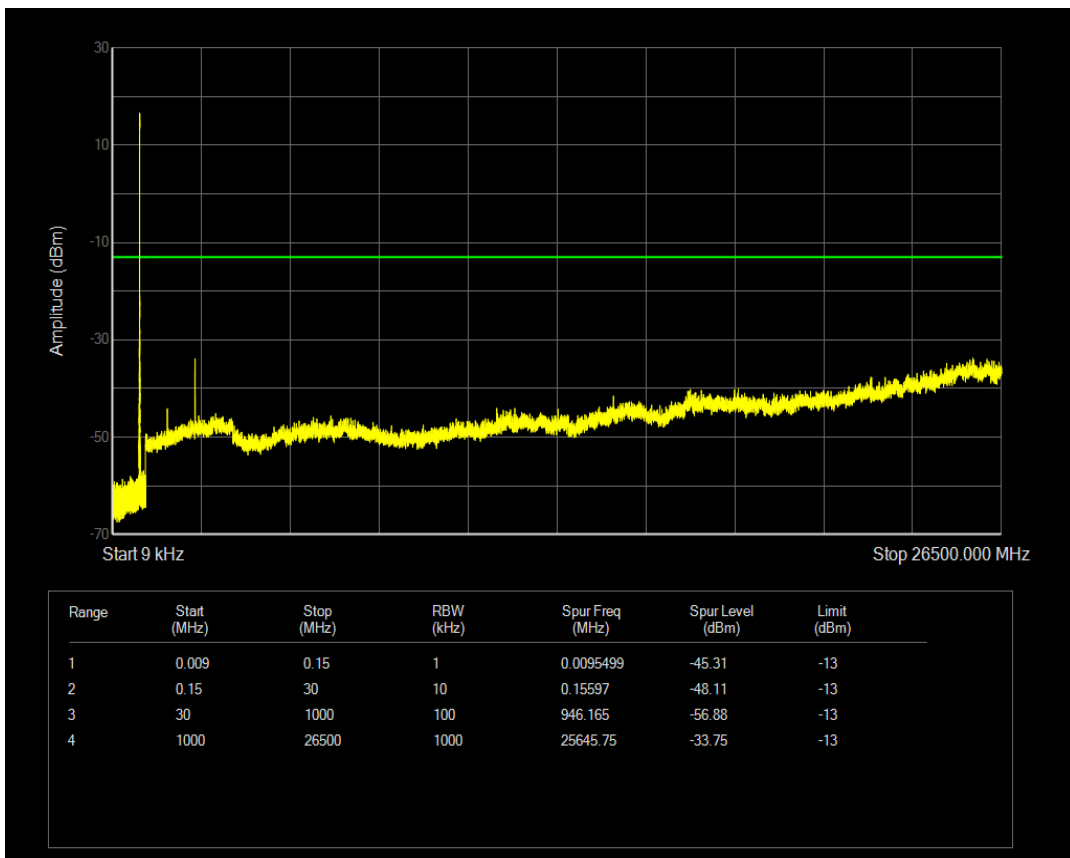

Band26(824-849) QAM16 BW=3MHz Channel=26805 RB Size=15 Position=#0

Band26(824-849) QPSK BW=3MHz Channel=26915 RB Size=1 Position=#0