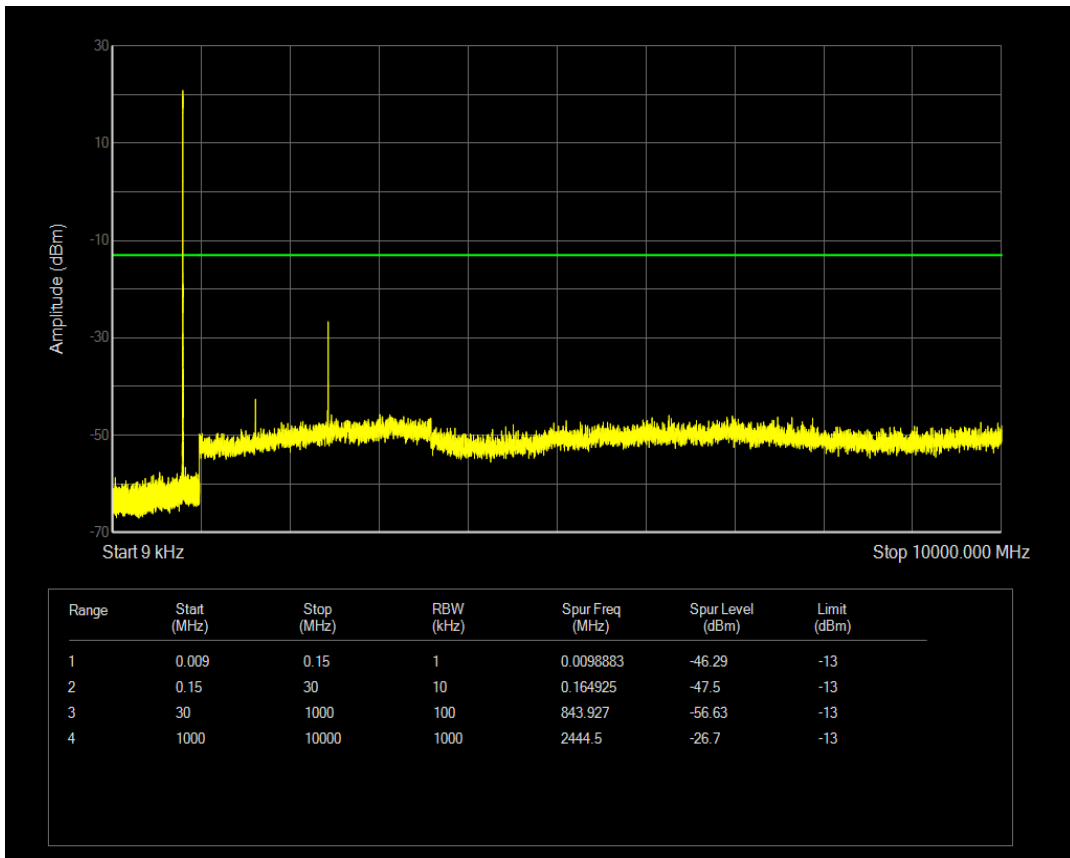

Band25 QAM16 BW=20MHz Channel=26365 RB Size=100 Position=#0

Band25 QPSK BW=20MHz Channel=26590 RB Size=1 Position=#0

Band25 QPSK BW=20MHz Channel=26590 RB Size=100 Position=#0

Band25 QAM16 BW=20MHz Channel=26590 RB Size=1 Position=#0

Band25 QAM16 BW=20MHz Channel=26590 RB Size=100 Position=#0

Band26(814-824) QPSK BW=1.4MHz Channel=26697 RB Size=1 Position=#0

Band26(814-824) QPSK BW=1.4MHz Channel=26697 RB Size=6 Position=#0

Band26(814-824) QAM16 BW=1.4MHz Channel=26697 RB Size=1 Position=#0