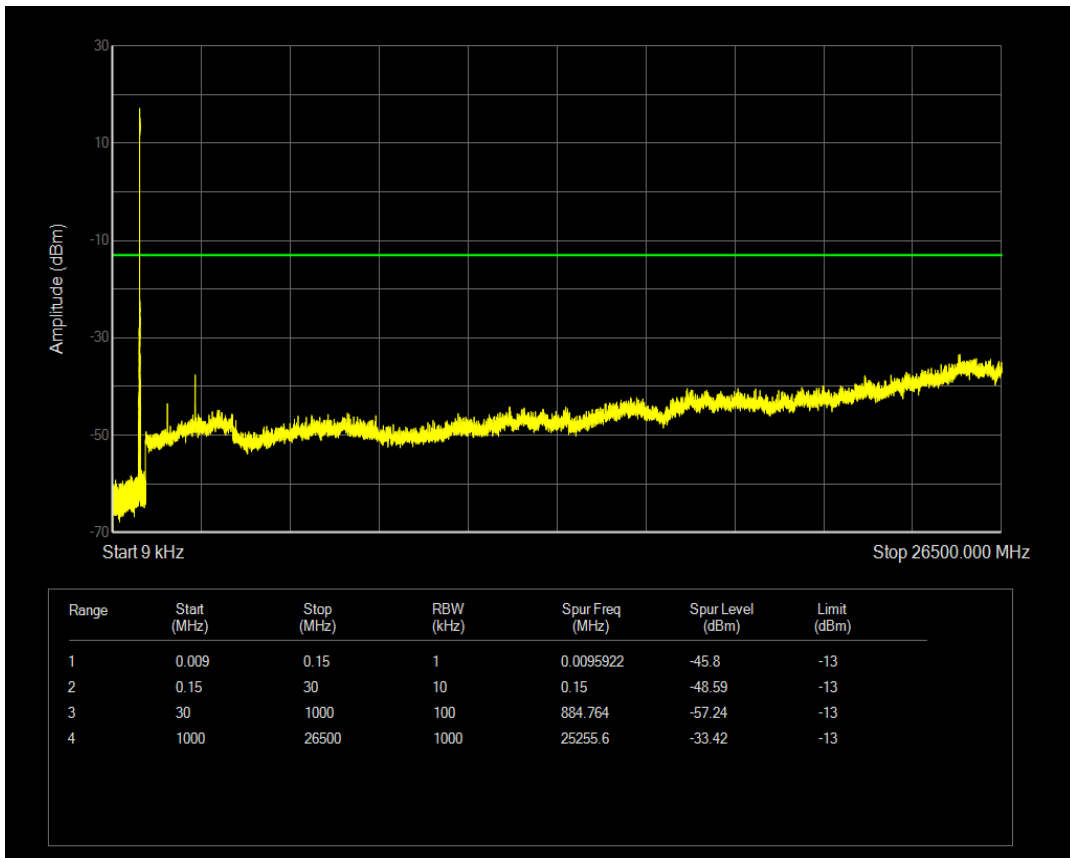

Band26(824-849) QPSK BW=5MHz Channel=26815 RB Size=25 Position=#0

Band26(824-849) QAM16 BW=5MHz Channel=26815 RB Size=1 Position=#0