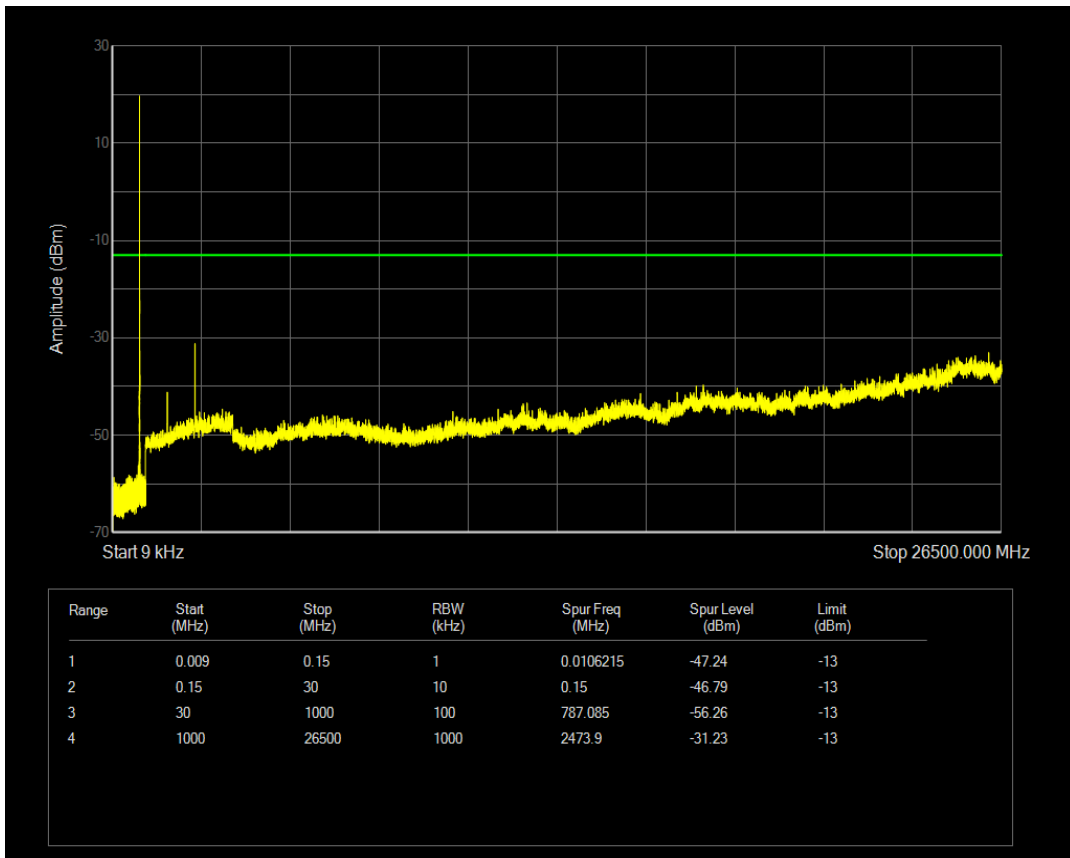

Band26(824-849) QAM16 BW=1.4MHz Channel=26797 RB Size=6 Position=#0

Band26(824-849) QPSK BW=1.4MHz Channel=26915 RB Size=1 Position=#0