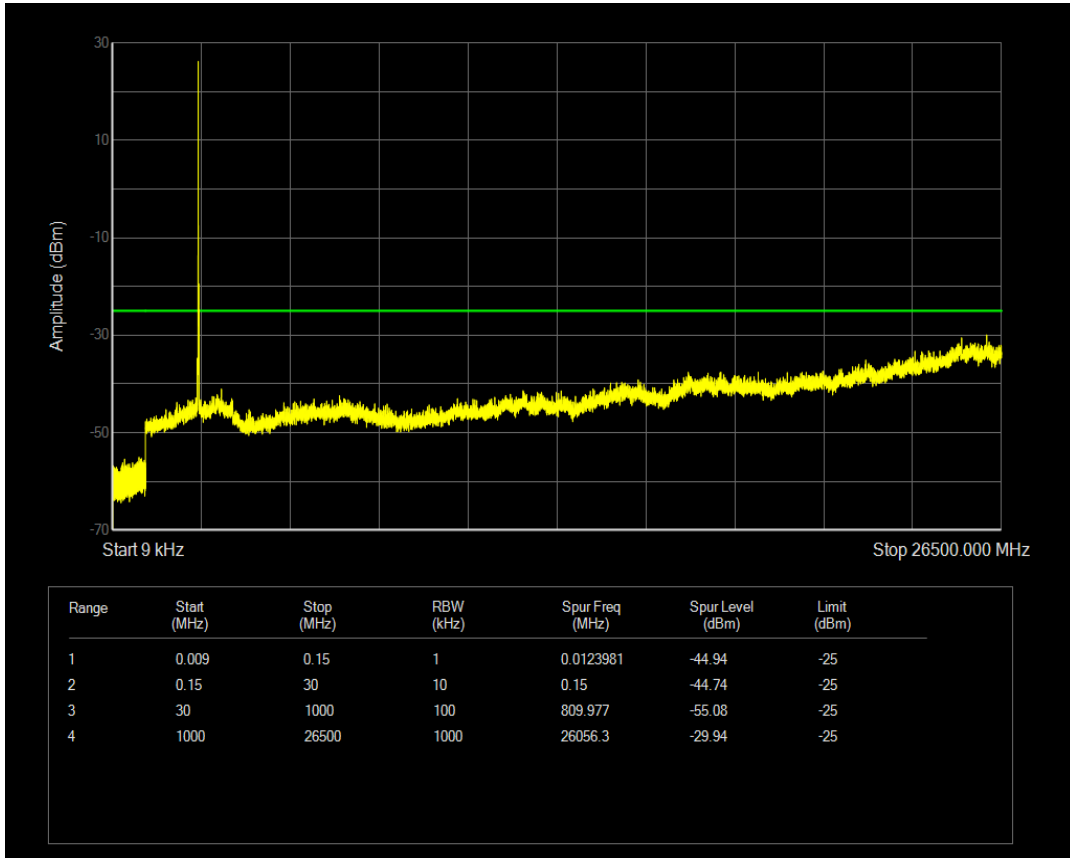

Band38 16QAM BW=10MHz Channel=38200 RB Size=50 Position=#0

Band38 QPSK BW=15MHz Channel=37825 RB Size=1 Position=#0

Band38 QPSK BW=15MHz Channel=37825 RB Size=75 Position=#0

Band38 16QAM BW=15MHz Channel=37825 RB Size=1 Position=#0