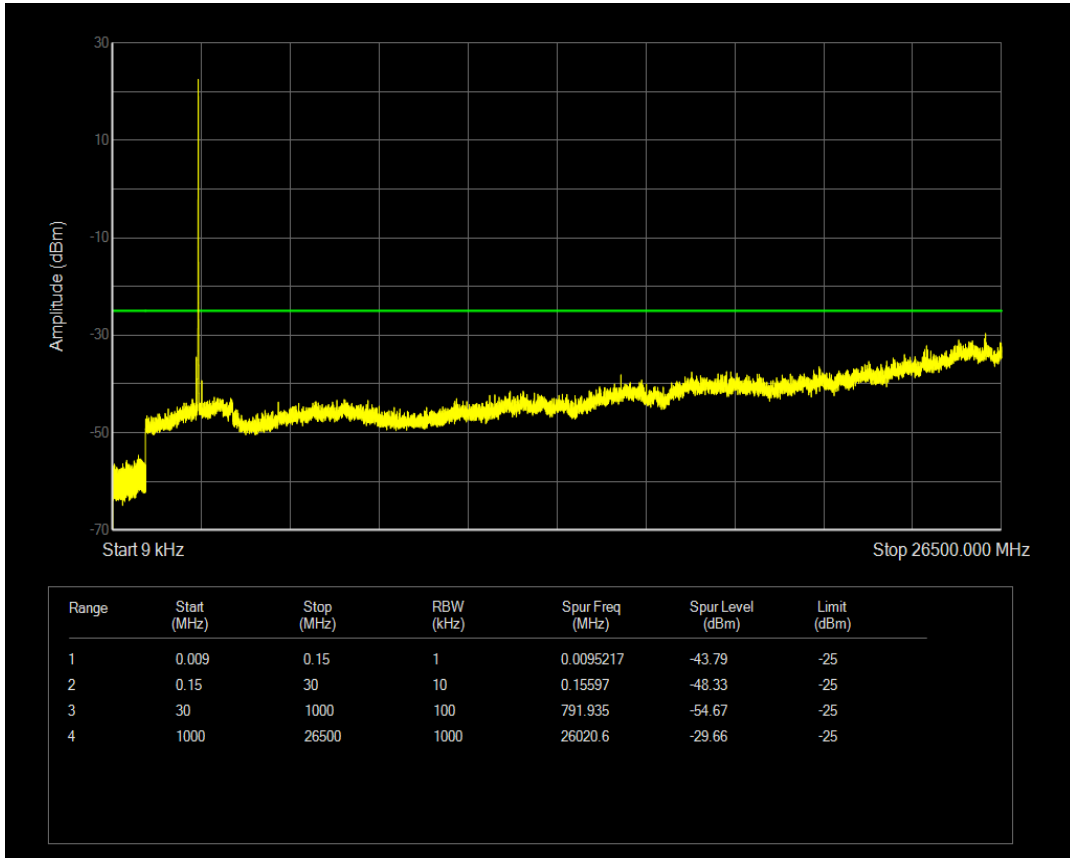

Band38 QAM16 BW=20MHz Channel=38000 RB Size=1 Position=#0

Band38 QPSK BW=20MHz Channel=38150 RB Size=1 Position=#0

Band38 QAM16 BW=20MHz Channel=38150 RB Size=1 Position=#0

Band38 QPSK BW=5MHz Channel=37775 RB Size=25 Position=#0

Band38 16QAM BW=5MHz Channel=37775 RB Size=1 Position=#0

Band38 16QAM BW=5MHz Channel=37775 RB Size=25 Position=#0

Band38 QPSK BW=5MHz Channel=38000 RB Size=25 Position=#0

Band38 16QAM BW=5MHz Channel=38000 RB Size=1 Position=#0