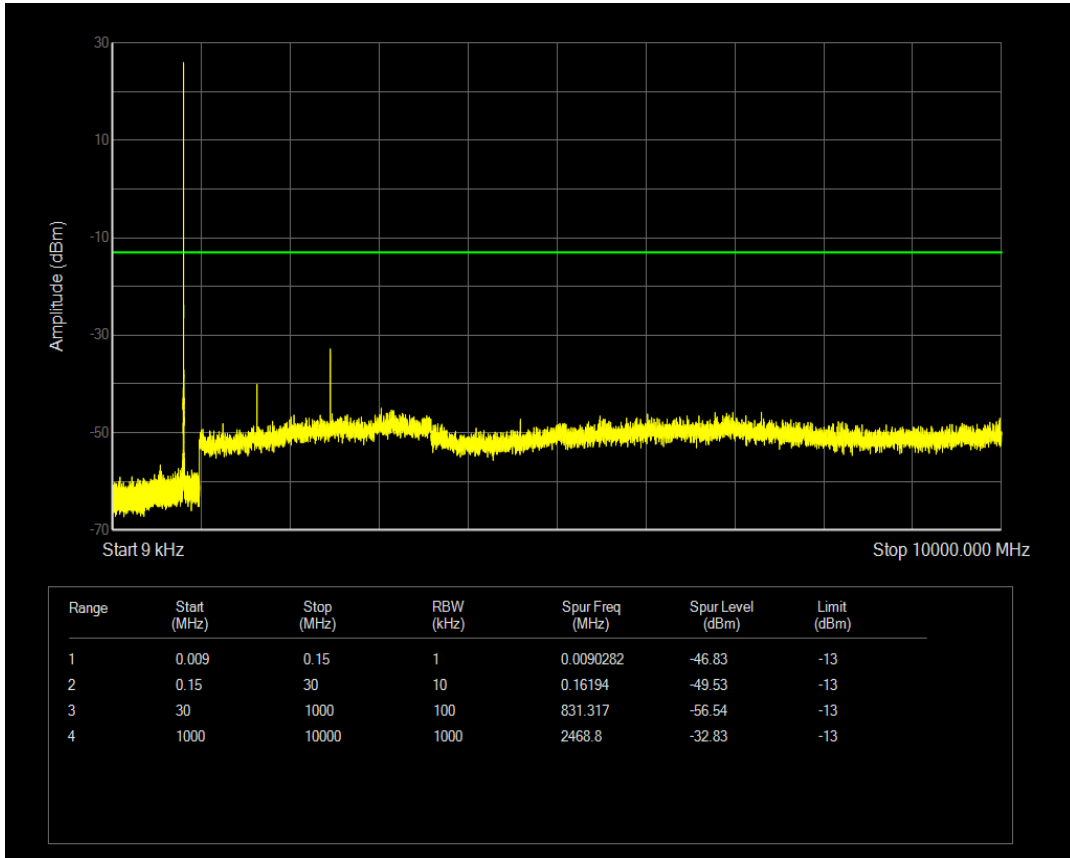

Band26(814-824) QAM16 BW=1.4MHz Channel=26697 RB Size=6 Position=#0

Band26(814-824) QPSK BW=1.4MHz Channel=26740 RB Size=1 Position=#0

Band26(814-824) QPSK BW=1.4MHz Channel=26740 RB Size=6 Position=#0

Band26(814-824) QAM16 BW=1.4MHz Channel=26740 RB Size=1 Position=#0

Band26(814-824) QAM16 BW=1.4MHz Channel=26740 RB Size=6 Position=#0

Band26(814-824) QPSK BW=1.4MHz Channel=26783 RB Size=1 Position=#0

Band26(814-824) QPSK BW=1.4MHz Channel=26783 RB Size=6 Position=#0

Band26(814-824) QAM16 BW=1.4MHz Channel=26783 RB Size=1 Position=#0