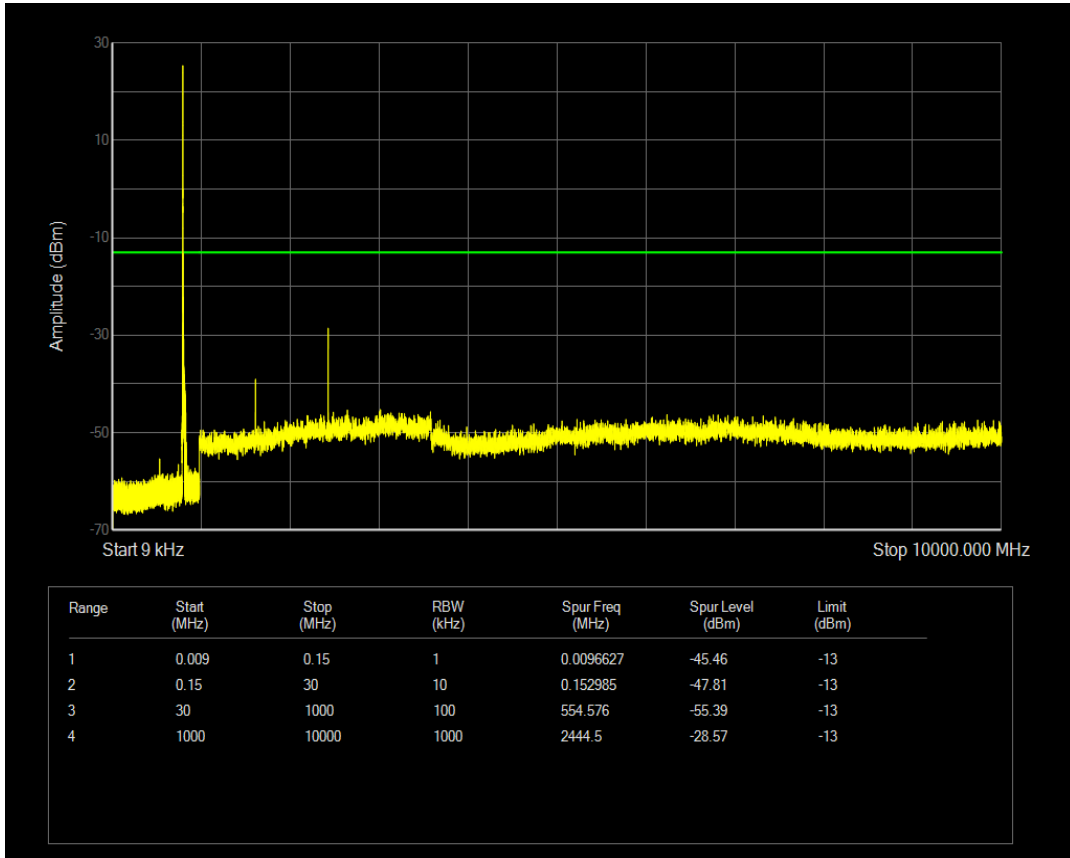

Band26(814-824) QPSK BW=10MHz Channel=26740 RB Size=1 Position=#0

Band26(814-824) QPSK BW=10MHz Channel=26740 RB Size=50 Position=#0