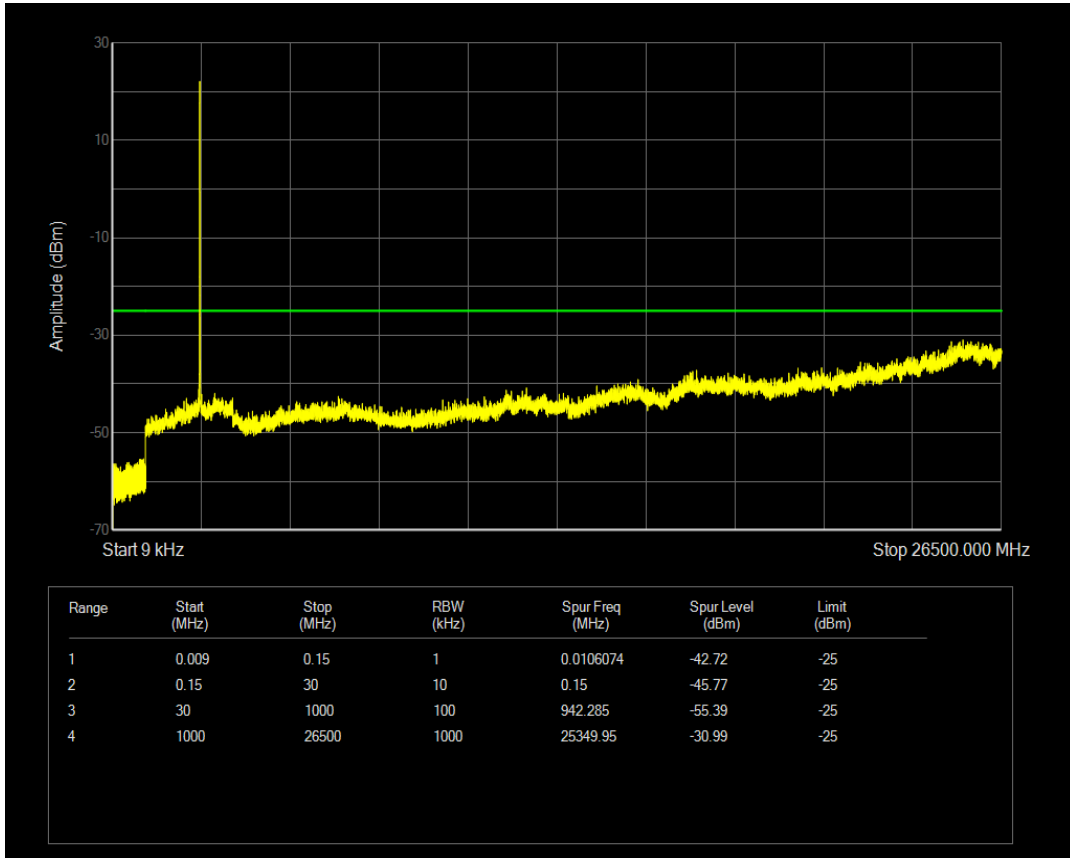

Band38 16QAM BW=5MHz Channel=38000 RB Size=25 Position=#0

Band38 QPSK BW=5MHz Channel=38225 RB Size=25 Position=#0

Band38 16QAM BW=5MHz Channel=38225 RB Size=1 Position=#0

Band38 16QAM BW=5MHz Channel=38225 RB Size=25 Position=#0

Band38 QPSK BW=10MHz Channel=37800 RB Size=50 Position=#0

Band38 16QAM BW=10MHz Channel=37800 RB Size=1 Position=#0

Band38 16QAM BW=10MHz Channel=37800 RB Size=50 Position=#0

Band38 QPSK BW=10MHz Channel=38000 RB Size=50 Position=#0