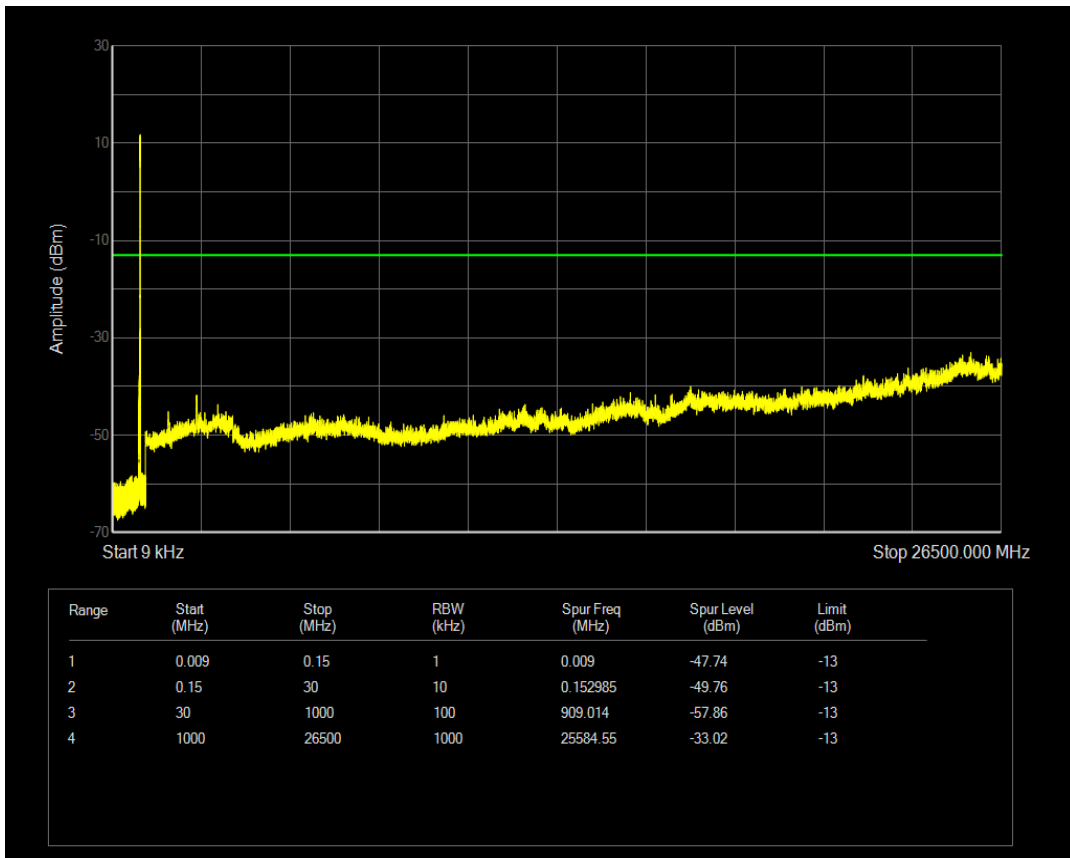

Band26(824-849) QPSK BW=15MHz Channel=26965 RB Size=75 Position=#0

Band26(824-849) QAM16 BW=15MHz Channel=26965 RB Size=1 Position=#0