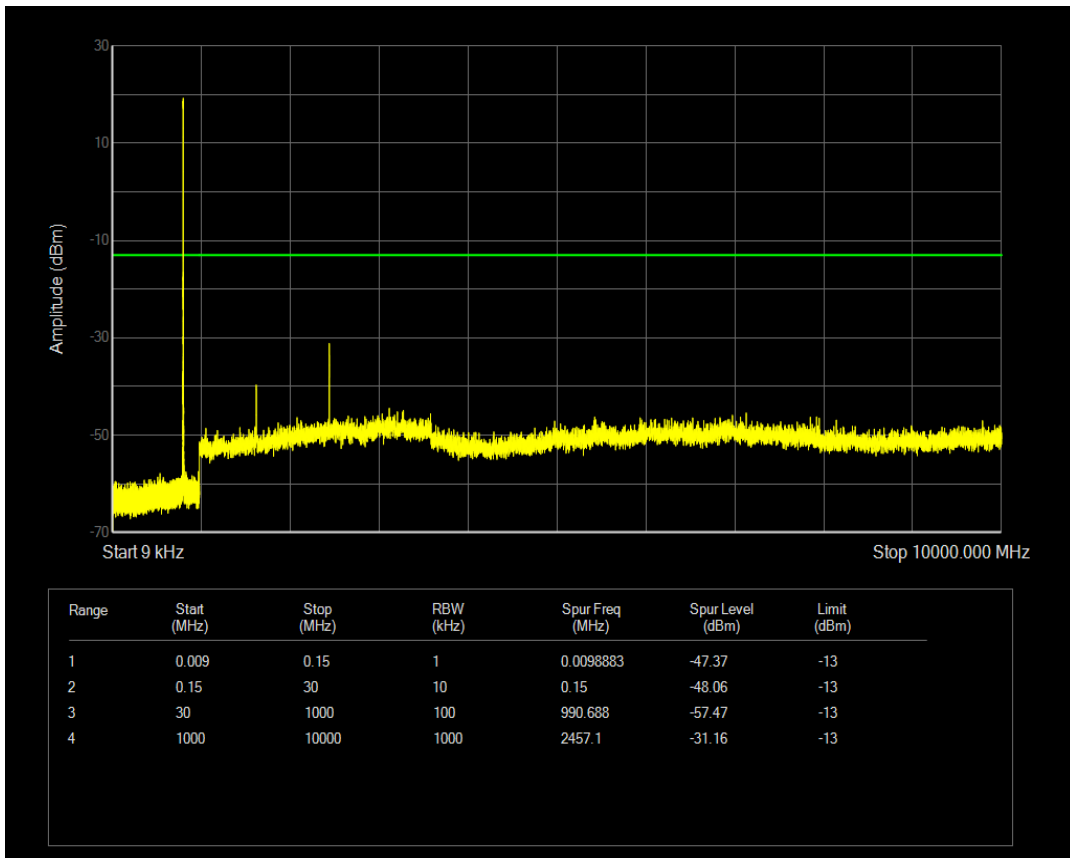

Band26(814-824) QAM16 BW=1.4MHz Channel=26740 RB Size=6 Position=#0

Band26(814-824) QPSK BW=1.4MHz Channel=26783 RB Size=1 Position=#0