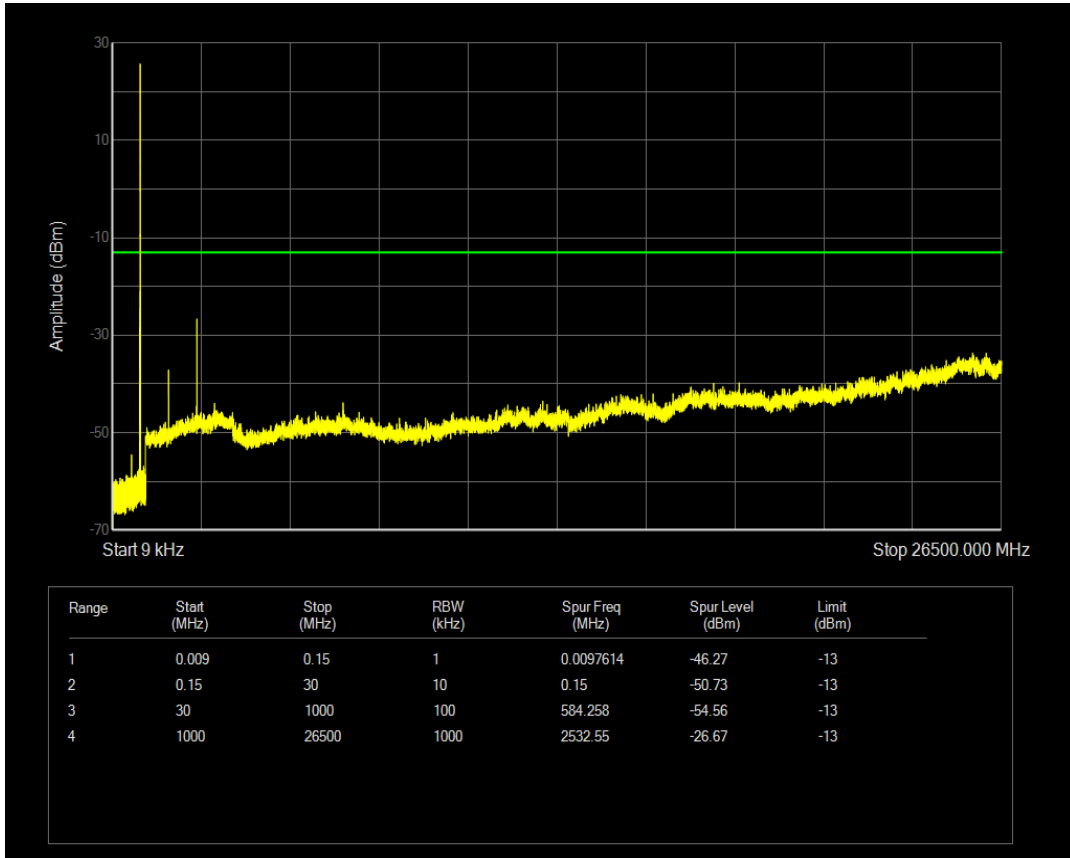

Band26(824-849) QAM16 BW=5MHz Channel=26915 RB Size=25 Position=#0

Band26(824-849) QPSK BW=5MHz Channel=27015 RB Size=1 Position=#0

Band26(824-849) QPSK BW=5MHz Channel=27015 RB Size=25 Position=#0

Band26(824-849) QAM16 BW=5MHz Channel=27015 RB Size=1 Position=#0

Band26(824-849) QAM16 BW=5MHz Channel=27015 RB Size=25 Position=#0

Band26(824-849) QPSK BW=10MHz Channel=26840 RB Size=1 Position=#0

Band26(824-849) QPSK BW=10MHz Channel=26840 RB Size=50 Position=#0

Band26(824-849) QAM16 BW=10MHz Channel=26840 RB Size=1 Position=#0