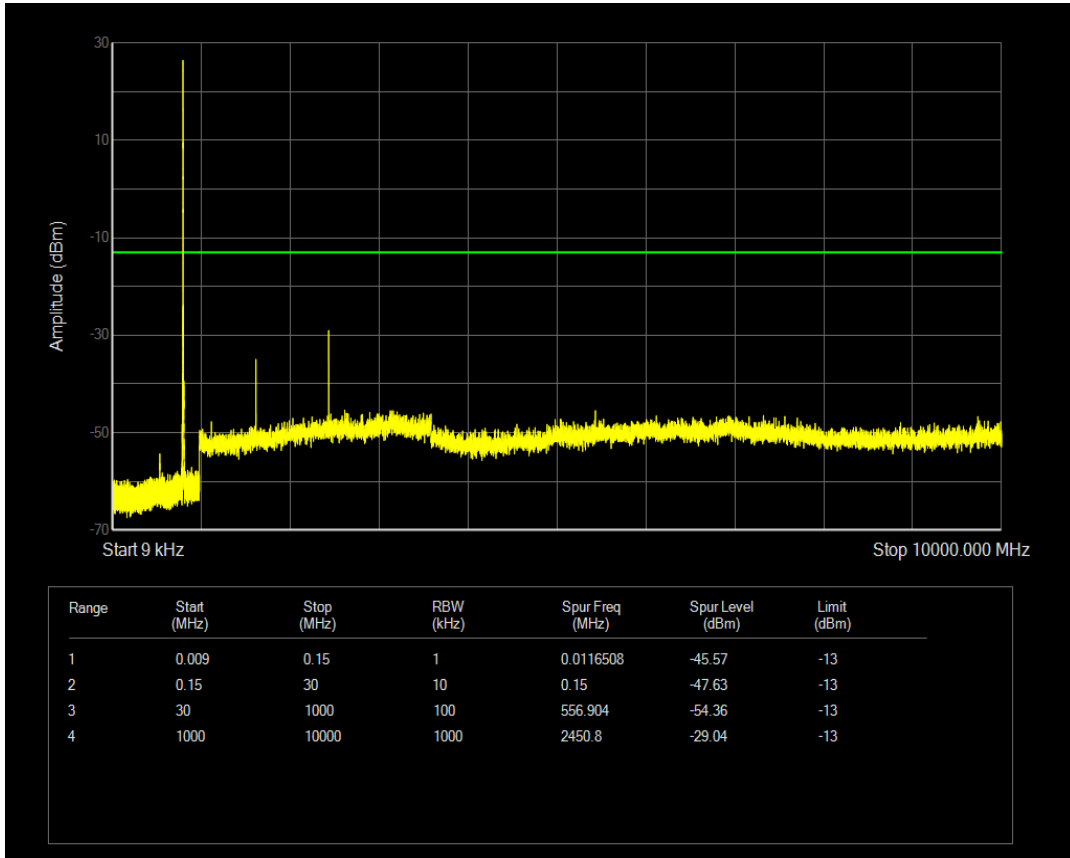

Band26(814-824) QAM16 BW=5MHz Channel=26715 RB Size=25 Position=#0

Band26(814-824) QPSK BW=5MHz Channel=26740 RB Size=1 Position=#0

Band26(814-824) QPSK BW=5MHz Channel=26740 RB Size=25 Position=#0

Band26(814-824) QAM16 BW=5MHz Channel=26740 RB Size=1 Position=#0