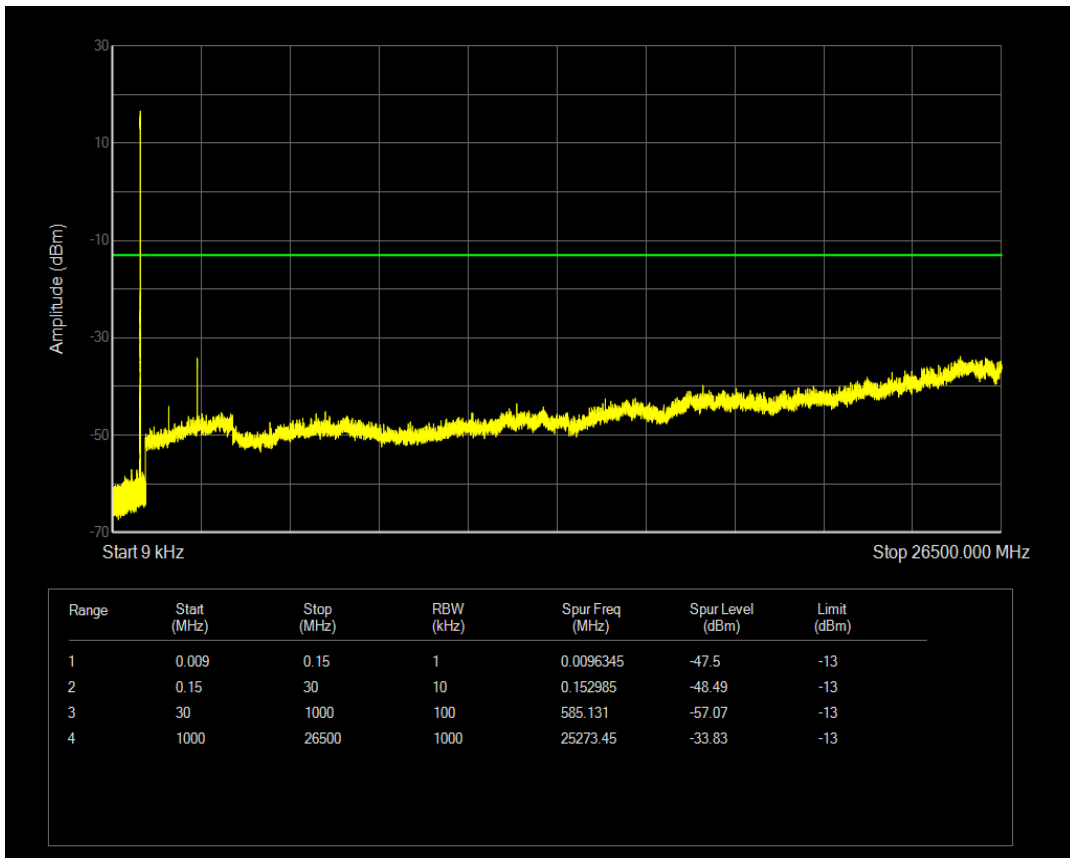

Band26(824-849) QAM16 BW=3MHz Channel=27025 RB Size=15 Position=#0

Band26(824-849) QPSK BW=5MHz Channel=26815 RB Size=1 Position=#0