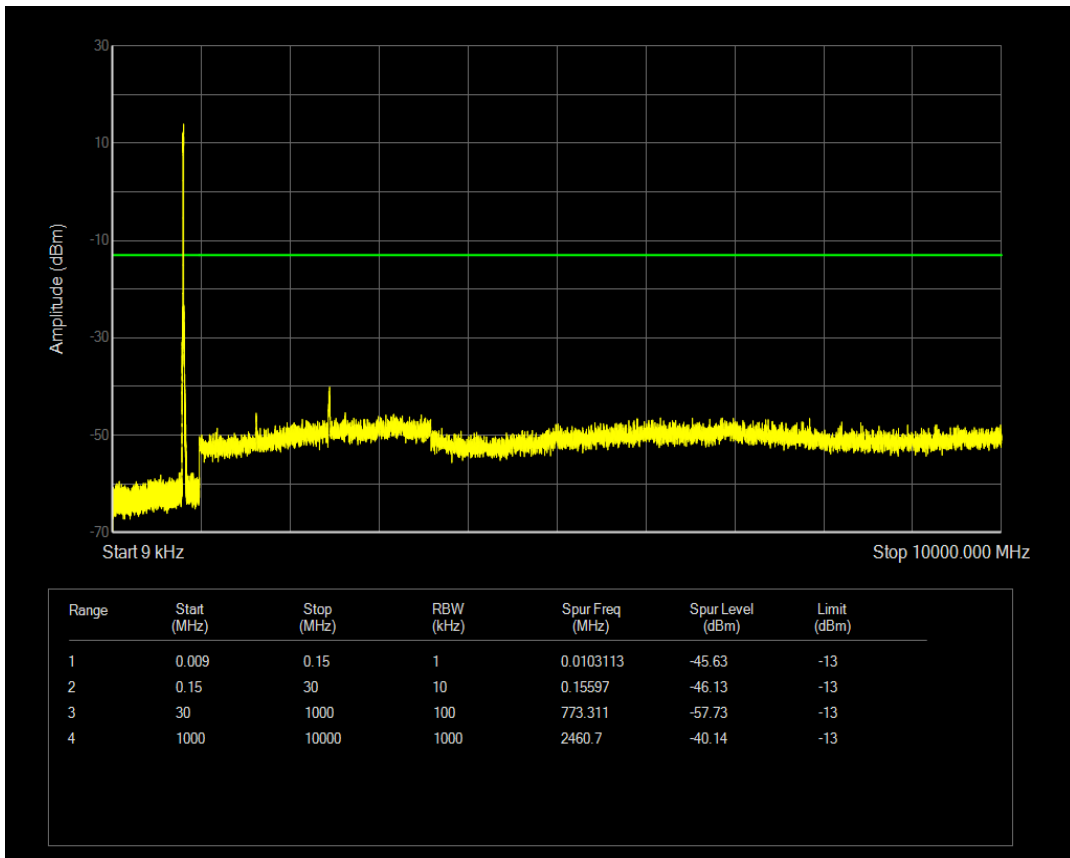

Band26(814-824) QPSK BW=10MHz Channel=26740 RB Size=50 Position=#0

Band26(814-824) QAM16 BW=10MHz Channel=26740 RB Size=1 Position=#0