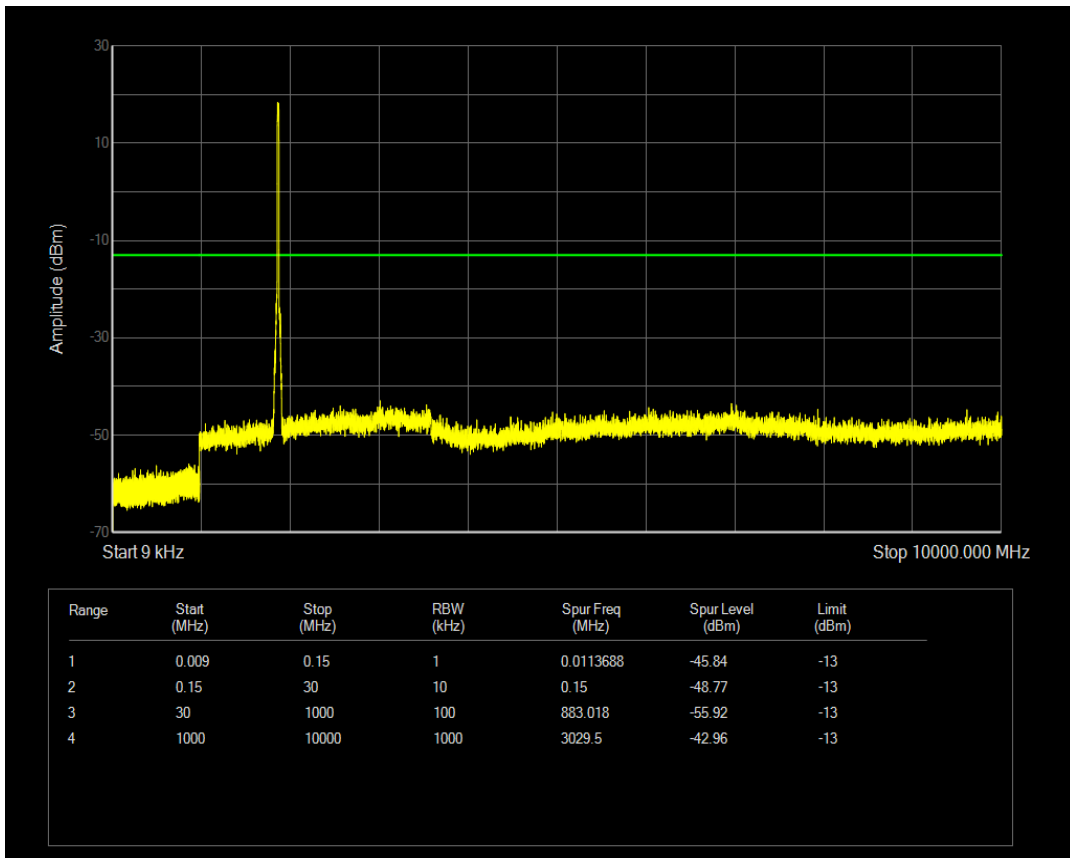

Band25 QAM16 BW=20MHz Channel=26365 RB Size=100 Position=#0

Band25 QPSK BW=20MHz Channel=26590 RB Size=1 Position=#0

Band25 QPSK BW=20MHz Channel=26590 RB Size=100 Position=#0

Band25 QAM16 BW=20MHz Channel=26590 RB Size=1 Position=#0

Band25 QAM16 BW=20MHz Channel=26590 RB Size=100 Position=#0

Band26(814-824) QPSK BW=1.4MHz Channel=26697 RB Size=1 Position=#0

Band26(814-824) QPSK BW=1.4MHz Channel=26697 RB Size=6 Position=#0

Band26(814-824) QAM16 BW=1.4MHz Channel=26697 RB Size=1 Position=#0