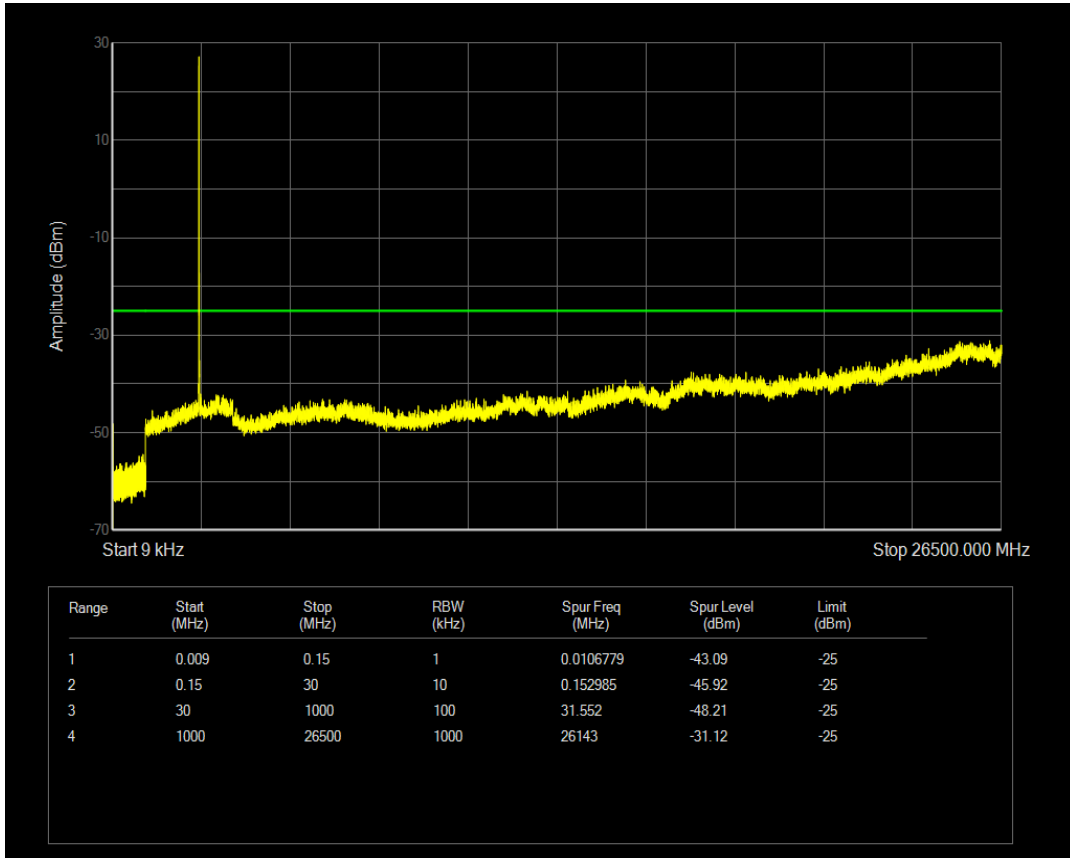

Band26(824-849) QAM16 BW=15MHz Channel=26965 RB Size=75 Position=#0

Band38 QPSK BW=5MHz Channel=37775 RB Size=1 Position=#0

Band38 QAM16 BW=5MHz Channel=37775 RB Size=1 Position=#0

Band38 QPSK BW=5MHz Channel=38000 RB Size=1 Position=#0

Band38 QAM16 BW=5MHz Channel=38000 RB Size=1 Position=#0

Band38 QPSK BW=5MHz Channel=38225 RB Size=1 Position=#0

Band38 QAM16 BW=5MHz Channel=38225 RB Size=1 Position=#0

Band38 QPSK BW=10MHz Channel=37800 RB Size=1 Position=#0