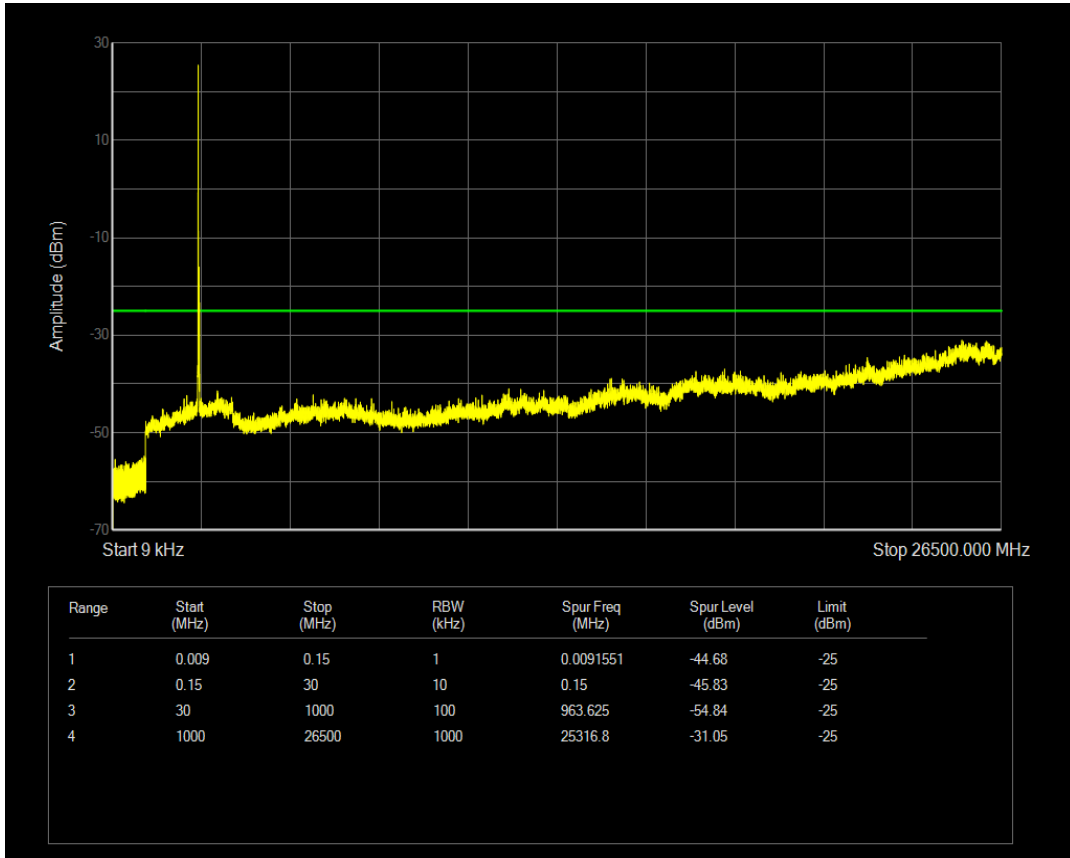

Band38 QAM16 BW=10MHz Channel=37800 RB Size=1 Position=#0

Band38 QPSK BW=10MHz Channel=38000 RB Size=1 Position=#0

Band38 QAM16 BW=10MHz Channel=38000 RB Size=1 Position=#0

Band38 QPSK BW=10MHz Channel=38200 RB Size=1 Position=#0

Band38 QAM16 BW=10MHz Channel=38200 RB Size=1 Position=#0

Band38 QPSK BW=20MHz Channel=37850 RB Size=1 Position=#0

Band38 QAM16 BW=20MHz Channel=37850 RB Size=1 Position=#0

Band38 QPSK BW=20MHz Channel=38000 RB Size=1 Position=#0