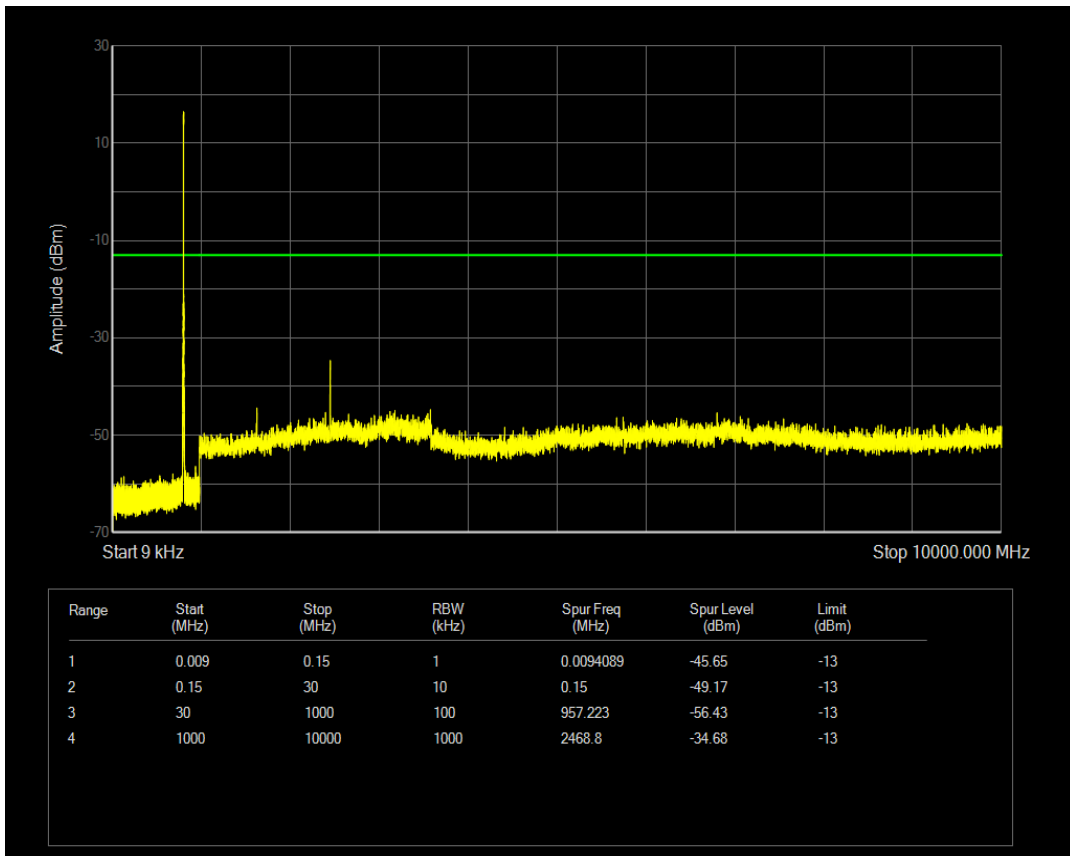

Band26(814-824) QAM16 BW=3MHz Channel=26775 RB Size=15 Position=#0

Band26(814-824) QPSK BW=5MHz Channel=26715 RB Size=1 Position=#0