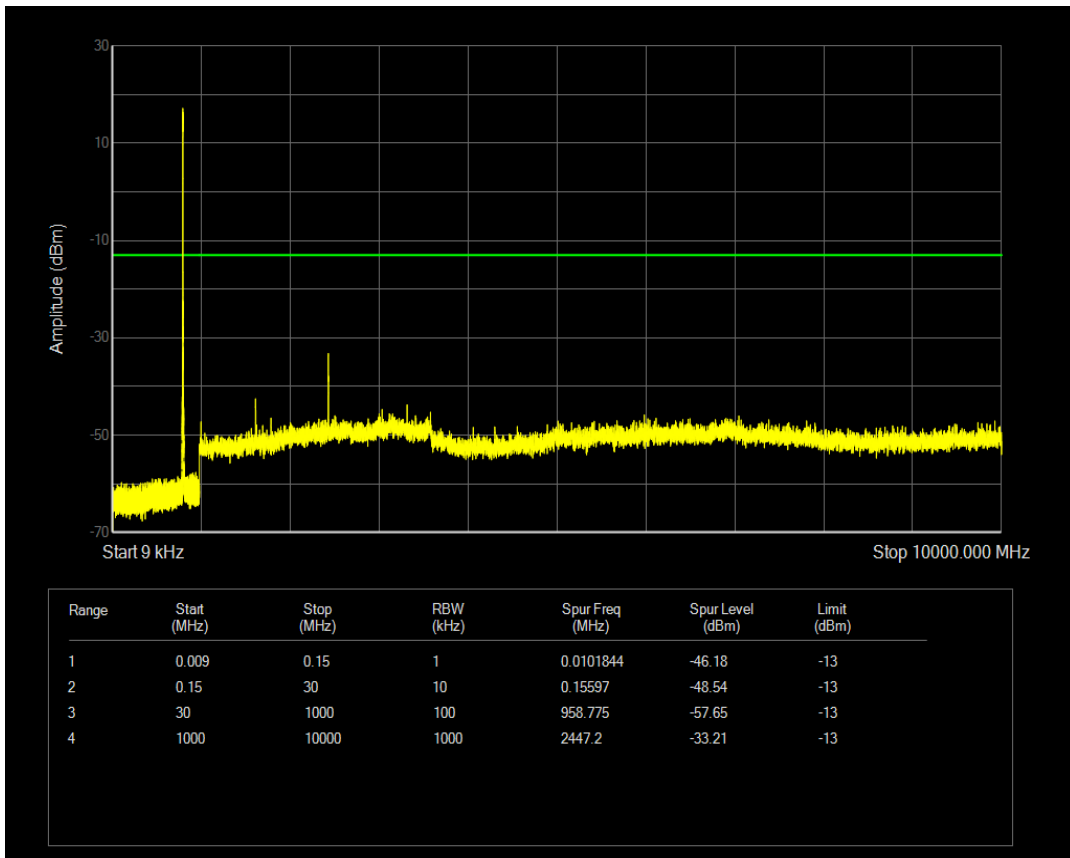

Band26(814-824) QAM16 BW=3MHz Channel=26705 RB Size=15 Position=#0

Band26(814-824) QPSK BW=3MHz Channel=26740 RB Size=1 Position=#0