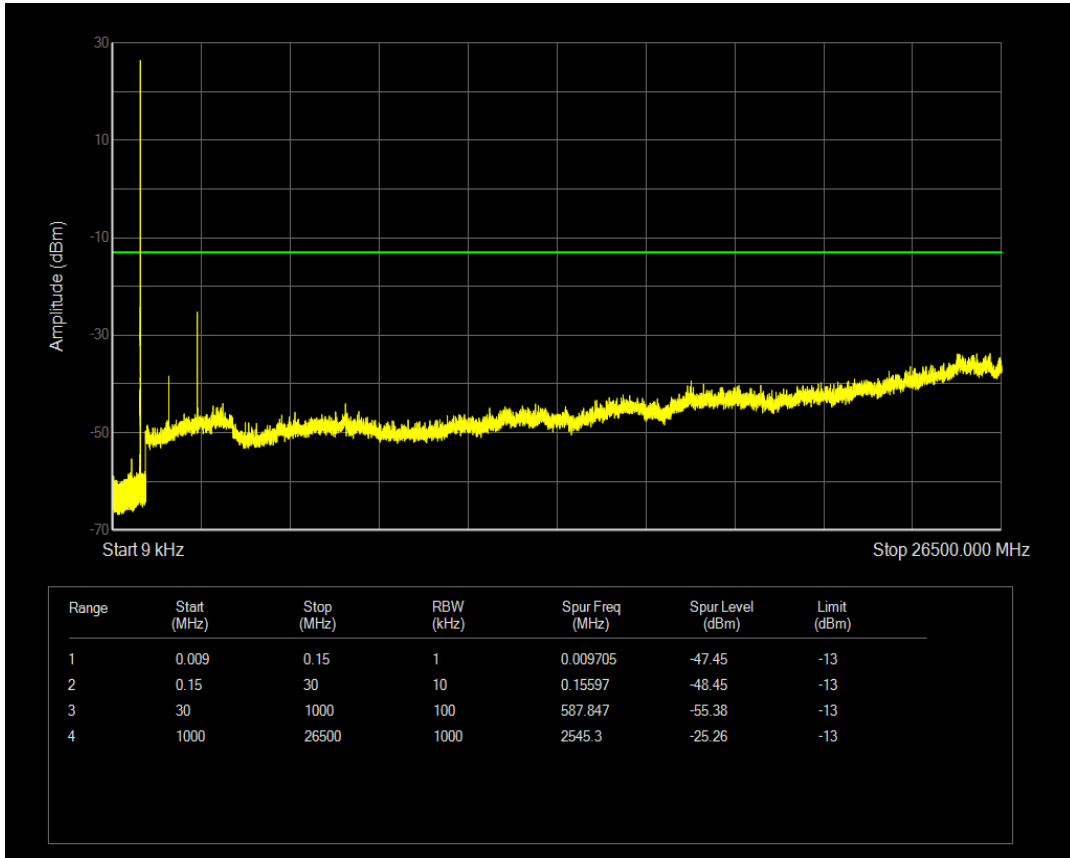

Band26(824-849) QAM16 BW=1.4MHz Channel=26915 RB Size=6 Position=#0

Band26(824-849) QPSK BW=1.4MHz Channel=27033 RB Size=1 Position=#0

Band26(824-849) QPSK BW=1.4MHz Channel=27033 RB Size=6 Position=#0

Band26(824-849) QAM16 BW=1.4MHz Channel=27033 RB Size=1 Position=#0