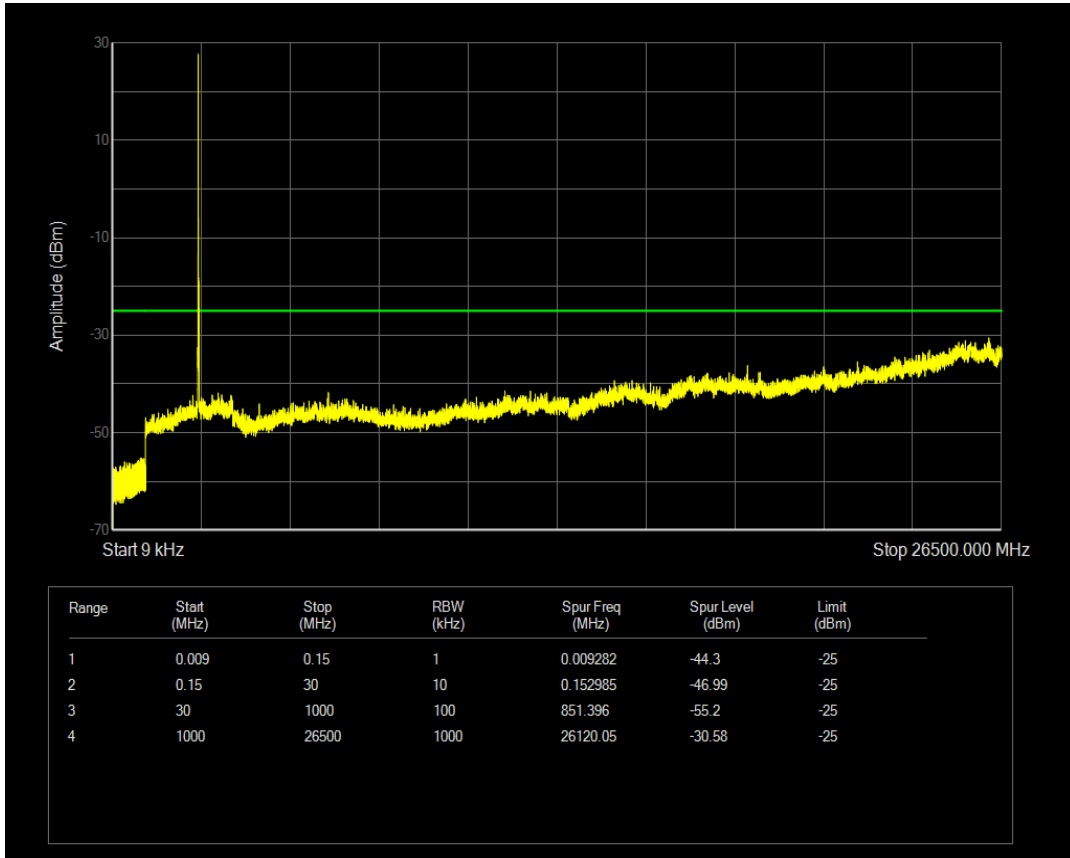

Band38 QPSK BW=10MHz Channel=37800 RB Size=50 Position=#0

Band38 16QAM BW=10MHz Channel=37800 RB Size=1 Position=#0

Band38 16QAM BW=10MHz Channel=37800 RB Size=50 Position=#0

Band38 QPSK BW=10MHz Channel=38000 RB Size=50 Position=#0

Band38 16QAM BW=10MHz Channel=38000 RB Size=1 Position=#0

Band38 16QAM BW=10MHz Channel=38000 RB Size=50 Position=#0

Band38 QPSK BW=10MHz Channel=38200 RB Size=50 Position=#0

Band38 16QAM BW=10MHz Channel=38200 RB Size=1 Position=#0

Band38 16QAM BW=10MHz Channel=38200 RB Size=50 Position=#0

Band38 QPSK BW=15MHz Channel=37825 RB Size=1 Position=#0

Band38 QPSK BW=15MHz Channel=37825 RB Size=75 Position=#0

Band38 16QAM BW=15MHz Channel=37825 RB Size=1 Position=#0