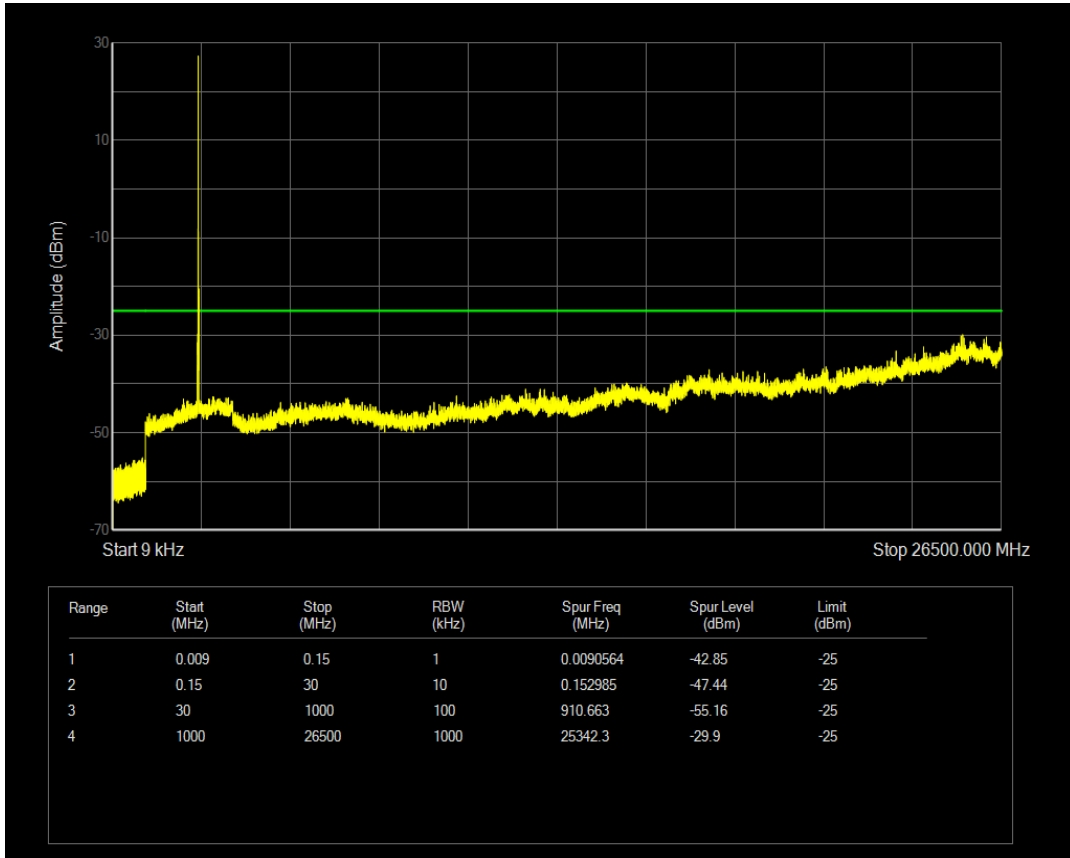

Band38 16QAM BW=5MHz Channel=38000 RB Size=25 Position=#0

Band38 QPSK BW=5MHz Channel=38225 RB Size=25 Position=#0

Band38 16QAM BW=5MHz Channel=38225 RB Size=1 Position=#0

Band38 16QAM BW=5MHz Channel=38225 RB Size=25 Position=#0

Band38 QPSK BW=10MHz Channel=37800 RB Size=50 Position=#0

Band38 16QAM BW=10MHz Channel=37800 RB Size=1 Position=#0

Band38 16QAM BW=10MHz Channel=37800 RB Size=50 Position=#0

Band38 QPSK BW=10MHz Channel=38000 RB Size=50 Position=#0