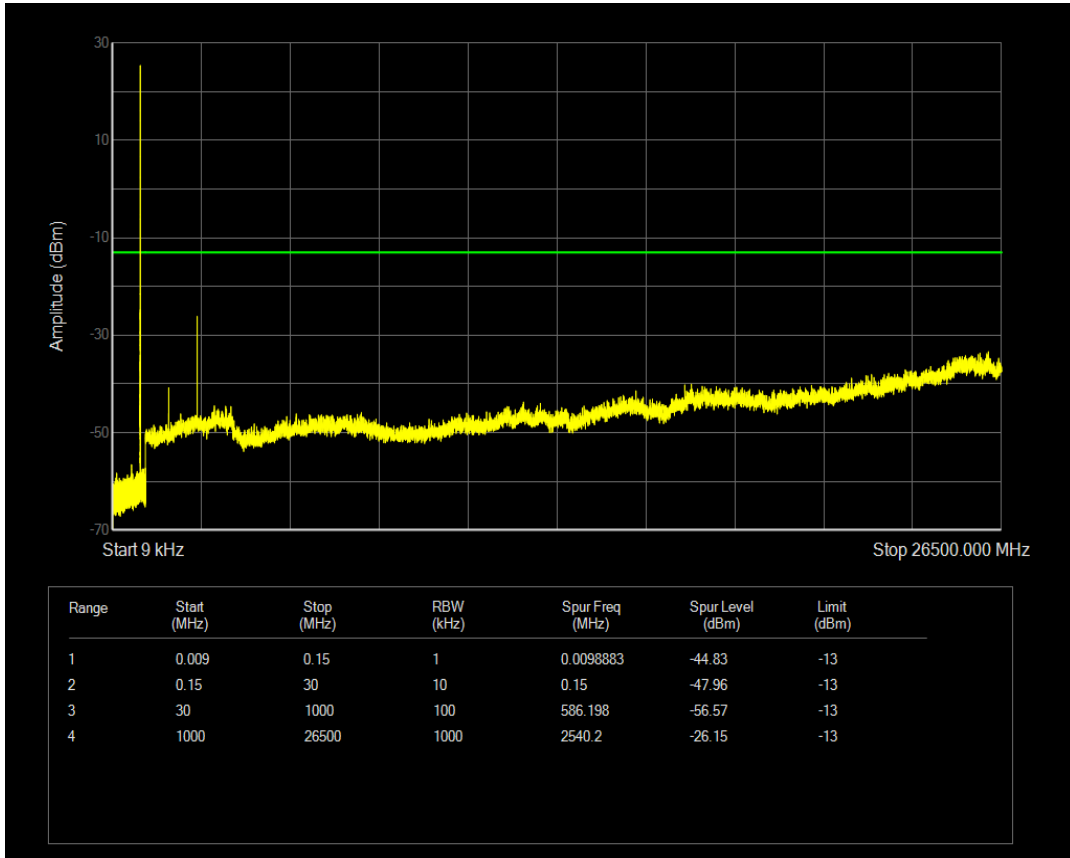

Band26(824-849) QPSK BW=3MHz Channel=27025 RB Size=1 Position=#0

Band26(824-849) QPSK BW=3MHz Channel=27025 RB Size=15 Position=#0