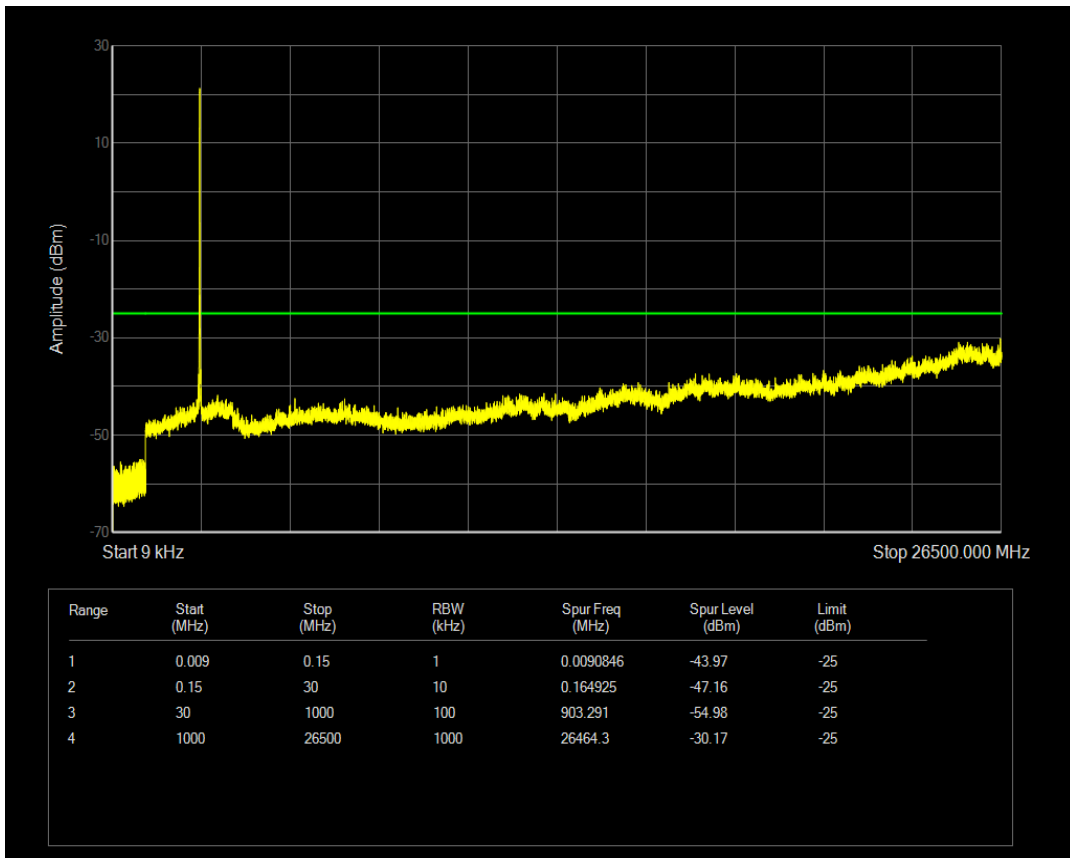

Band38 QPSK BW=10MHz Channel=37800 RB Size=50 Position=#0

Band38 16QAM BW=10MHz Channel=37800 RB Size=1 Position=#0

Band38 16QAM BW=10MHz Channel=37800 RB Size=50 Position=#0

Band38 QPSK BW=10MHz Channel=38000 RB Size=50 Position=#0

Band38 16QAM BW=10MHz Channel=38000 RB Size=1 Position=#0

Band38 16QAM BW=10MHz Channel=38000 RB Size=50 Position=#0

Band38 QPSK BW=10MHz Channel=38200 RB Size=50 Position=#0

Band38 16QAM BW=10MHz Channel=38200 RB Size=1 Position=#0