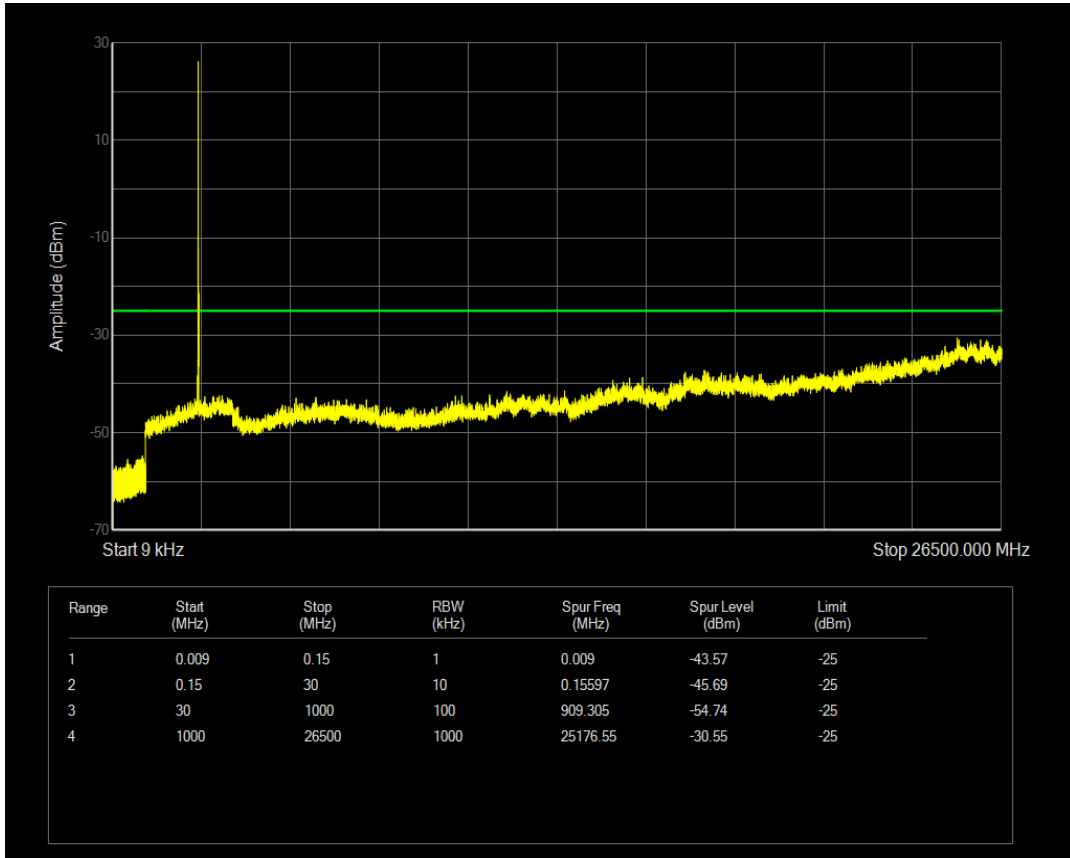

Band38 QAM16 BW=5MHz Channel=38000 RB Size=1 Position=#0

Band38 QPSK BW=5MHz Channel=38225 RB Size=1 Position=#0

Band38 QAM16 BW=5MHz Channel=38225 RB Size=1 Position=#0

Band38 QPSK BW=10MHz Channel=37800 RB Size=1 Position=#0

Band38 QAM16 BW=10MHz Channel=37800 RB Size=1 Position=#0

Band38 QPSK BW=10MHz Channel=38000 RB Size=1 Position=#0

Band38 QAM16 BW=10MHz Channel=38000 RB Size=1 Position=#0

Band38 QPSK BW=10MHz Channel=38200 RB Size=1 Position=#0