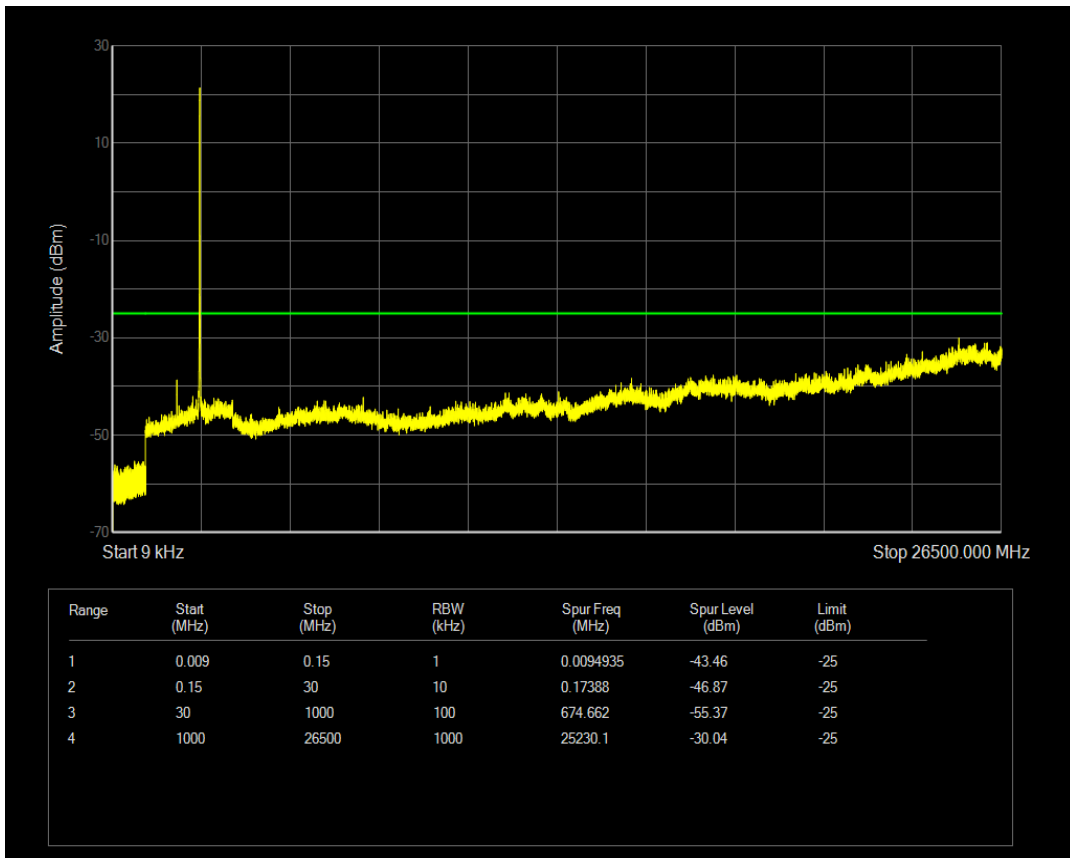

Band38 QPSK BW=10MHz Channel=37800 RB Size=50 Position=#0

Band38 16QAM BW=10MHz Channel=37800 RB Size=1 Position=#0

Band38 16QAM BW=10MHz Channel=37800 RB Size=50 Position=#0

Band38 QPSK BW=10MHz Channel=38000 RB Size=50 Position=#0

Band38 16QAM BW=10MHz Channel=38000 RB Size=1 Position=#0

Band38 16QAM BW=10MHz Channel=38000 RB Size=50 Position=#0

Band38 QPSK BW=10MHz Channel=38200 RB Size=50 Position=#0

Band38 16QAM BW=10MHz Channel=38200 RB Size=1 Position=#0

Band38 16QAM BW=10MHz Channel=38200 RB Size=50 Position=#0

Band38 QPSK BW=15MHz Channel=37825 RB Size=1 Position=#0

Band38 QPSK BW=15MHz Channel=37825 RB Size=75 Position=#0

Band38 16QAM BW=15MHz Channel=37825 RB Size=1 Position=#0