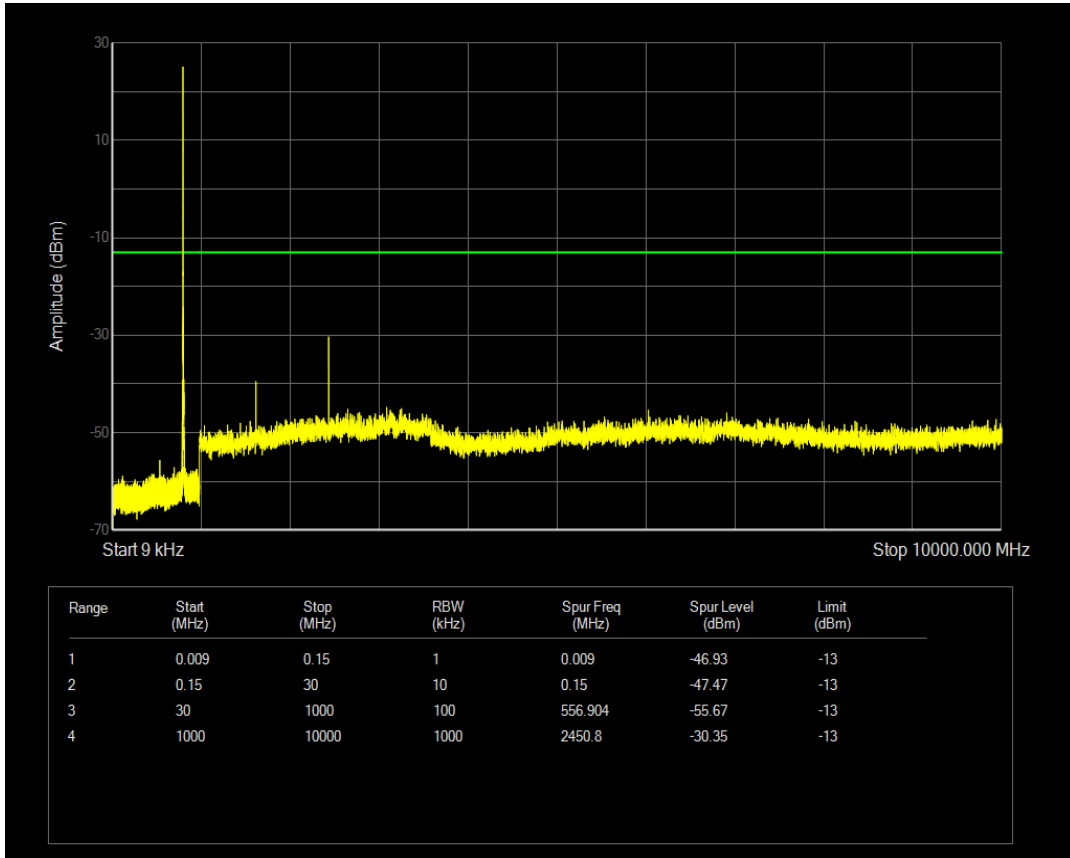

Band26(814-824) QPSK BW=5MHz Channel=26740 RB Size=1 Position=#0

Band26(814-824) QPSK BW=5MHz Channel=26740 RB Size=25 Position=#0