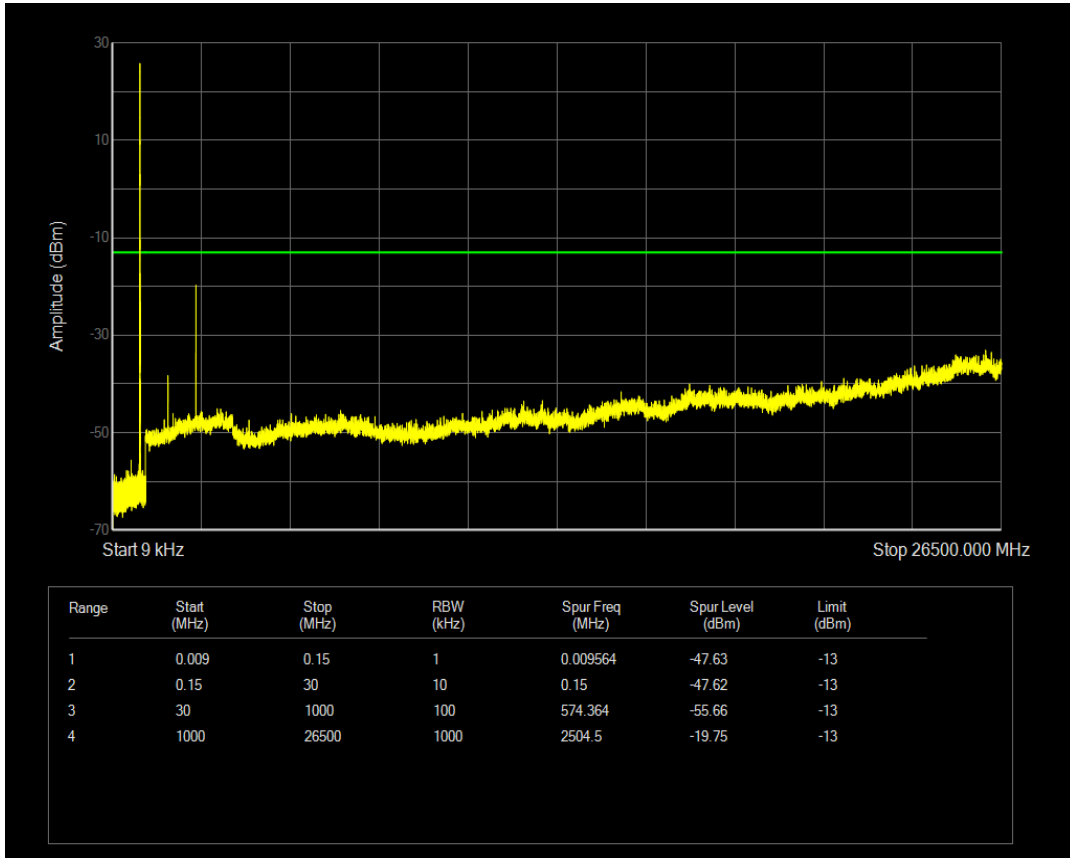

Band26(824-849) QAM16 BW=5MHz Channel=26815 RB Size=25 Position=#0

Band26(824-849) QPSK BW=5MHz Channel=26915 RB Size=1 Position=#0

Band26(824-849) QPSK BW=5MHz Channel=26915 RB Size=25 Position=#0

Band26(824-849) QAM16 BW=5MHz Channel=26915 RB Size=1 Position=#0