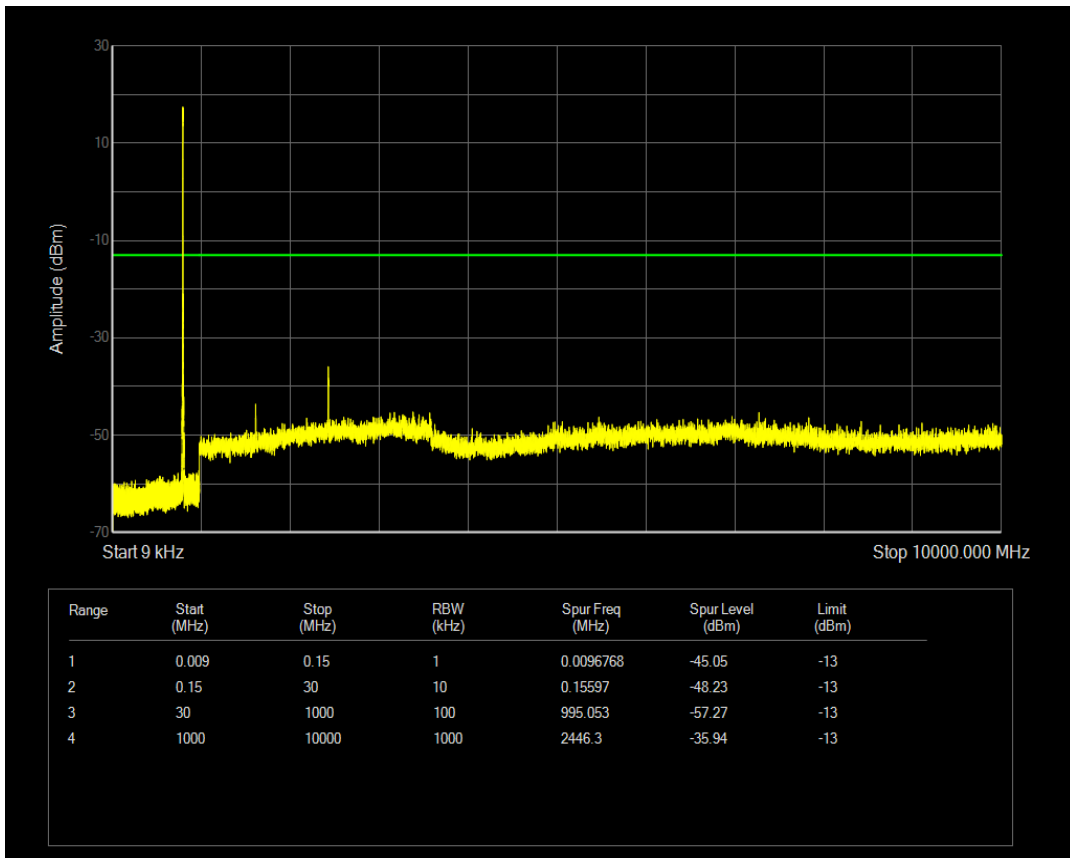

Band26(814-824) QPSK BW=3MHz Channel=26705 RB Size=15 Position=#0

Band26(814-824) QAM16 BW=3MHz Channel=26705 RB Size=1 Position=#0