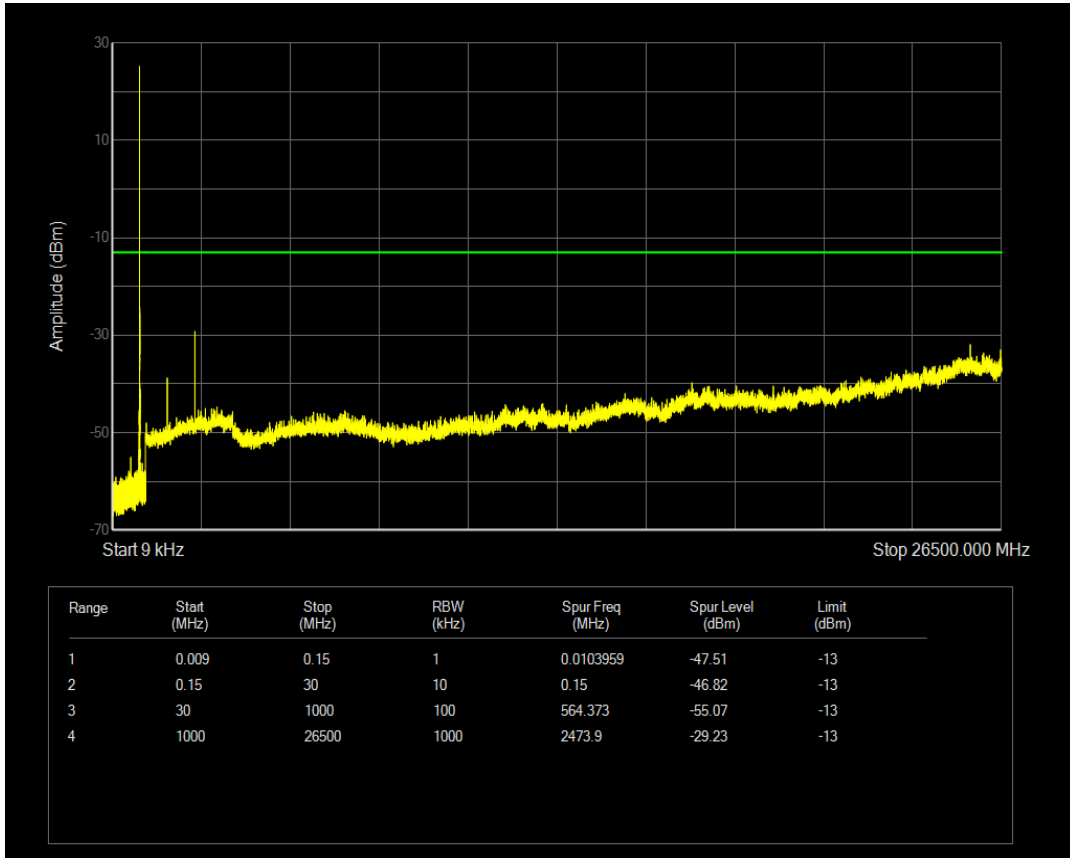

Band26(824-849) QAM16 BW=3MHz Channel=26915 RB Size=15 Position=#0

Band26(824-849) QPSK BW=3MHz Channel=27025 RB Size=1 Position=#0

Band26(824-849) QPSK BW=3MHz Channel=27025 RB Size=15 Position=#0

Band26(824-849) QAM16 BW=3MHz Channel=27025 RB Size=1 Position=#0

Band26(824-849) QAM16 BW=3MHz Channel=27025 RB Size=15 Position=#0

Band26(824-849) QPSK BW=5MHz Channel=26815 RB Size=1 Position=#0

Band26(824-849) QPSK BW=5MHz Channel=26815 RB Size=25 Position=#0

Band26(824-849) QAM16 BW=5MHz Channel=26815 RB Size=1 Position=#0