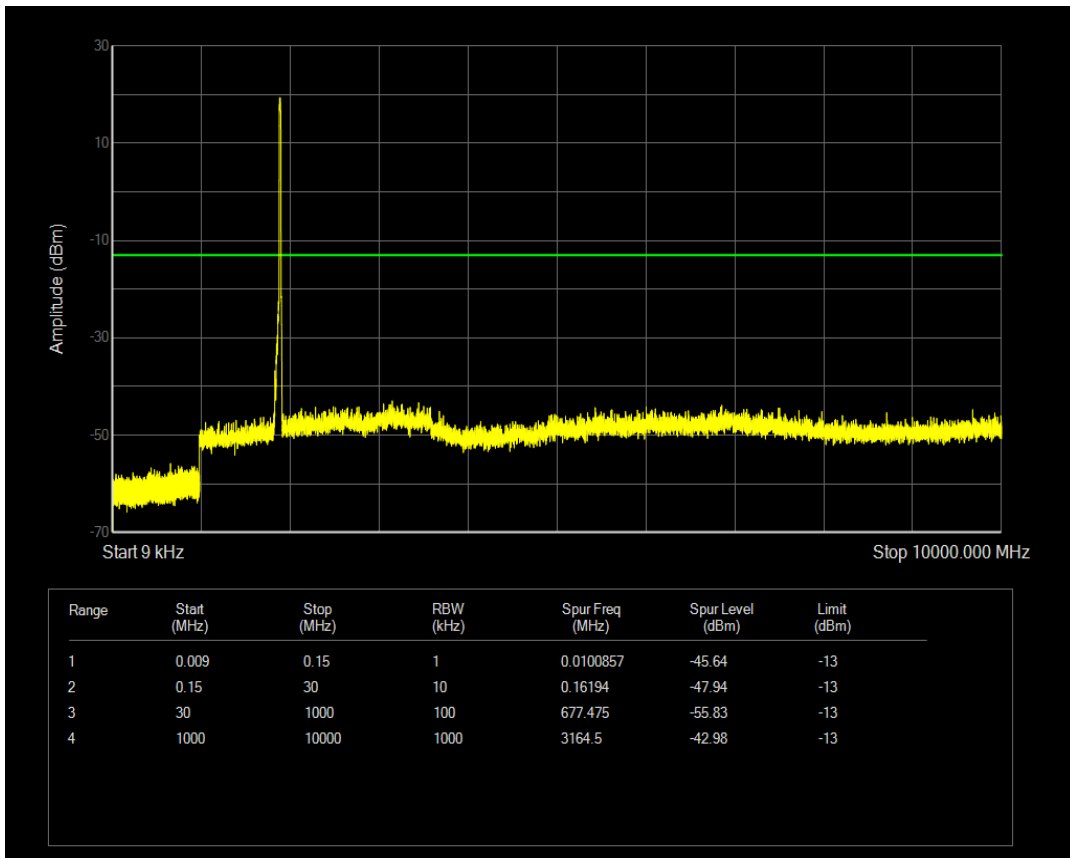

Band25 QAM16 BW=20MHz Channel=26365 RB Size=100 Position=#0

Band25 QPSK BW=20MHz Channel=26590 RB Size=1 Position=#0

Band25 QPSK BW=20MHz Channel=26590 RB Size=100 Position=#0

Band25 QAM16 BW=20MHz Channel=26590 RB Size=1 Position=#0

Band25 QAM16 BW=20MHz Channel=26590 RB Size=100 Position=#0

Band26(814-824) QPSK BW=1.4MHz Channel=26697 RB Size=1 Position=#0

Band26(814-824) QPSK BW=1.4MHz Channel=26697 RB Size=6 Position=#0

Band26(814-824) QAM16 BW=1.4MHz Channel=26697 RB Size=1 Position=#0