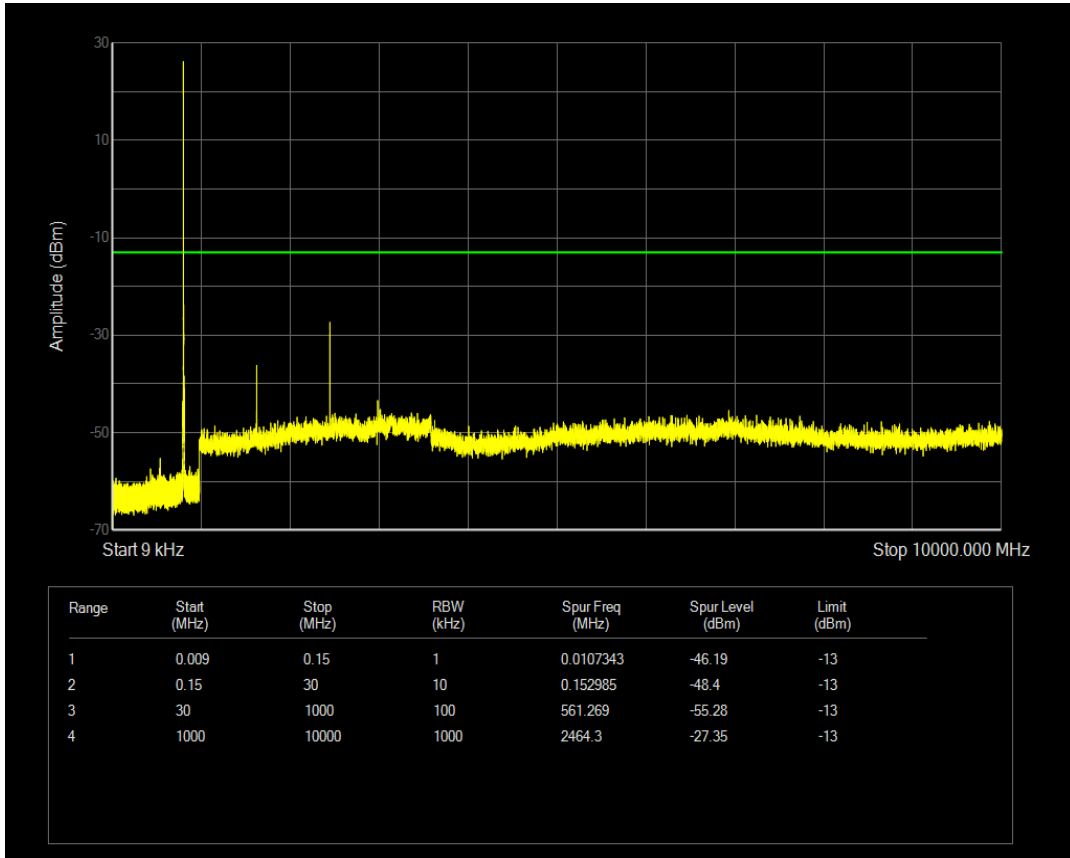

Band26(814-824) QAM16 BW=3MHz Channel=26740 RB Size=15 Position=#0

Band26(814-824) QPSK BW=3MHz Channel=26775 RB Size=1 Position=#0

Band26(814-824) QPSK BW=3MHz Channel=26775 RB Size=15 Position=#0

Band26(814-824) QAM16 BW=3MHz Channel=26775 RB Size=1 Position=#0