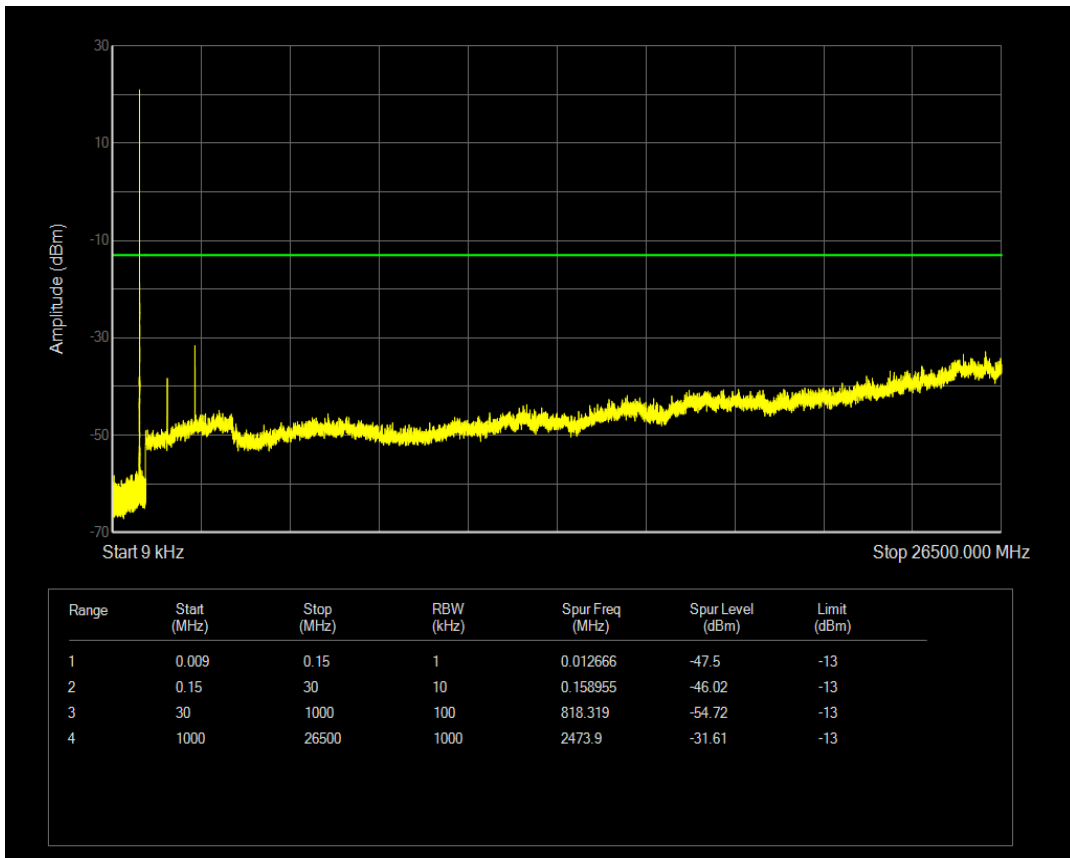

Band26(814-824) QAM16 BW=5MHz Channel=26765 RB Size=25 Position=#0

Band26(814-824) QPSK BW=10MHz Channel=26740 RB Size=1 Position=#0

Band26(814-824) QPSK BW=10MHz Channel=26740 RB Size=50 Position=#0

Band26(814-824) QAM16 BW=10MHz Channel=26740 RB Size=1 Position=#0

Band26(814-824) QAM16 BW=10MHz Channel=26740 RB Size=50 Position=#0

Band26(824-849) QPSK BW=1.4MHz Channel=26797 RB Size=1 Position=#0

Band26(824-849) QPSK BW=1.4MHz Channel=26797 RB Size=6 Position=#0

Band26(824-849) QAM16 BW=1.4MHz Channel=26797 RB Size=1 Position=#0