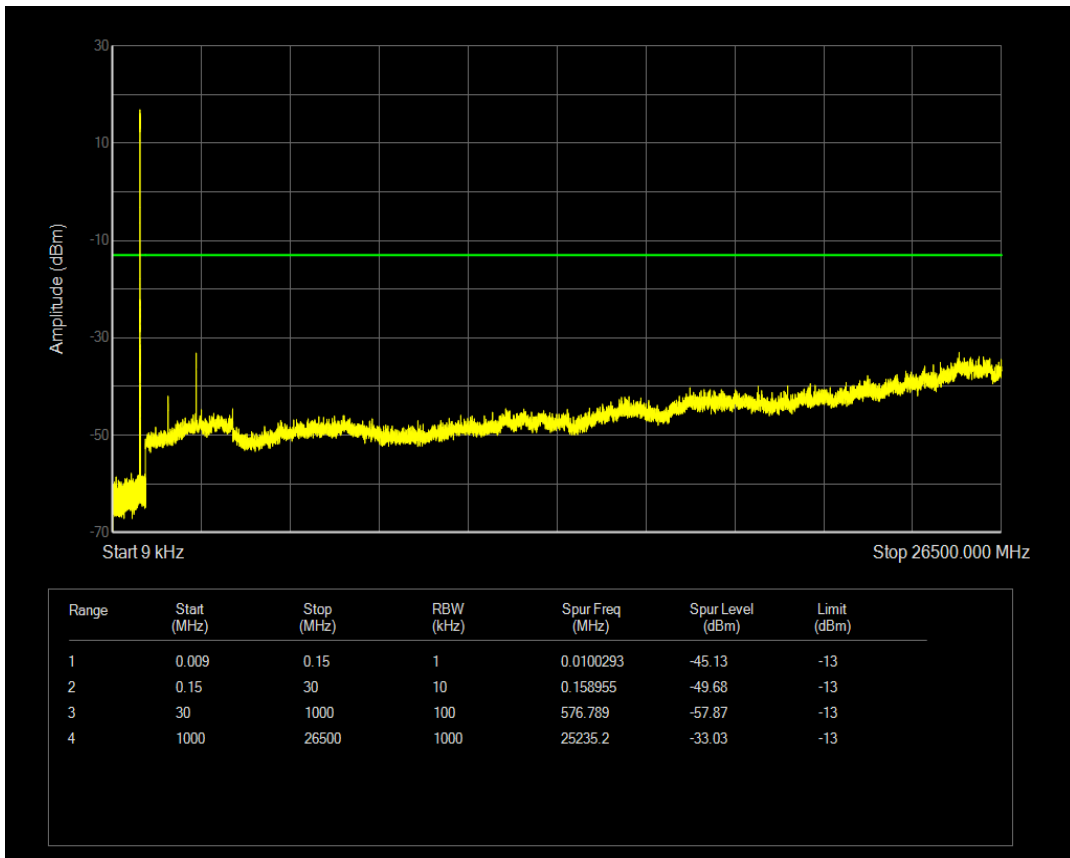

Band26(824-849) QAM16 BW=3MHz Channel=26915 RB Size=15 Position=#0

Band26(824-849) QPSK BW=3MHz Channel=27025 RB Size=1 Position=#0