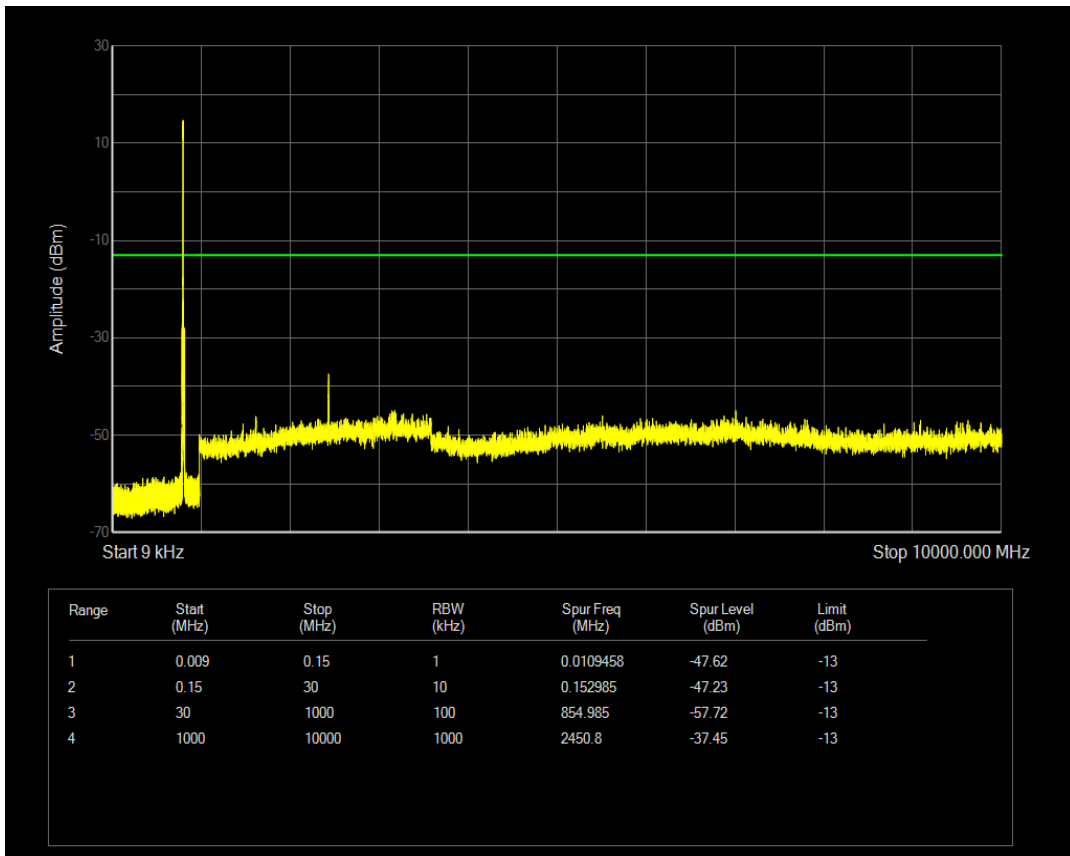

Band26(814-824) QAM16 BW=5MHz Channel=26715 RB Size=25 Position=#0

Band26(814-824) QPSK BW=5MHz Channel=26740 RB Size=1 Position=#0