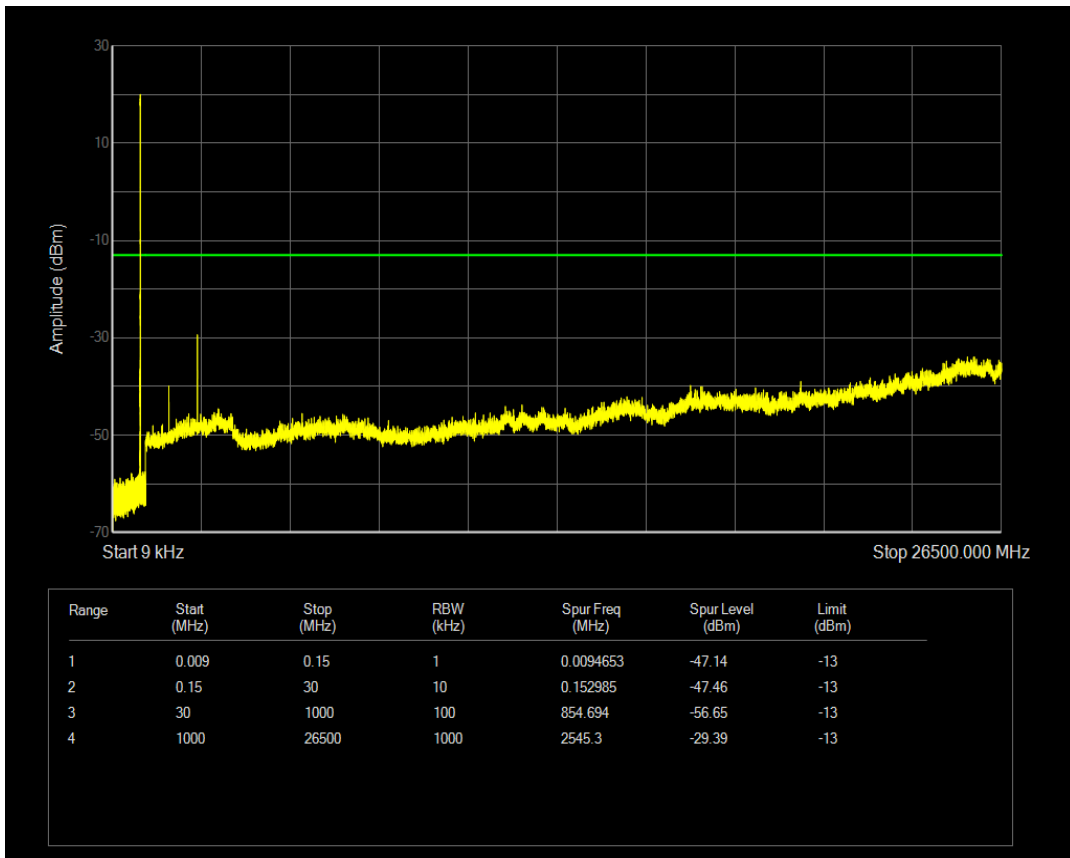

Band26(824-849) QAM16 BW=1.4MHz Channel=26797 RB Size=6 Position=#0

Band26(824-849) QPSK BW=1.4MHz Channel=26915 RB Size=1 Position=#0

Band26(824-849) QPSK BW=1.4MHz Channel=26915 RB Size=6 Position=#0

Band26(824-849) QAM16 BW=1.4MHz Channel=26915 RB Size=1 Position=#0

Band26(824-849) QAM16 BW=1.4MHz Channel=26915 RB Size=6 Position=#0

Band26(824-849) QPSK BW=1.4MHz Channel=27033 RB Size=1 Position=#0

Band26(824-849) QPSK BW=1.4MHz Channel=27033 RB Size=6 Position=#0

Band26(824-849) QAM16 BW=1.4MHz Channel=27033 RB Size=1 Position=#0