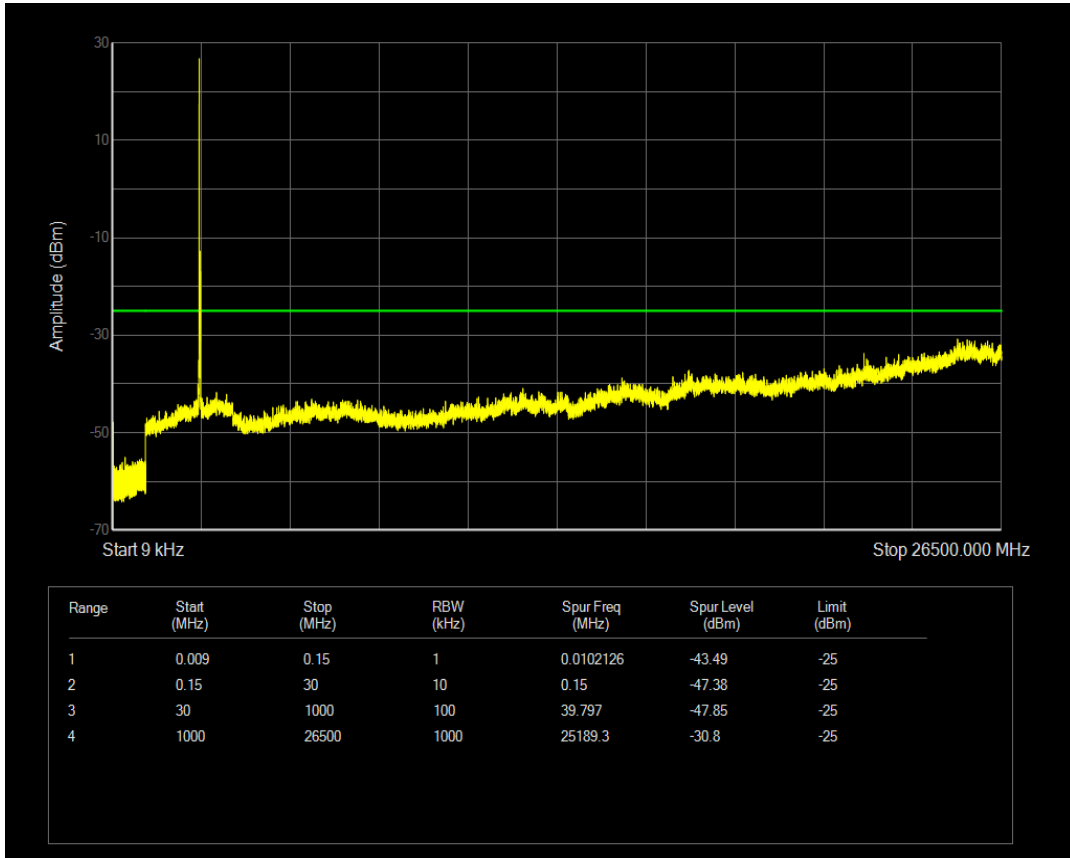

Band38 QAM16 BW=10MHz Channel=38200 RB Size=1 Position=#0

Band38 QPSK BW=20MHz Channel=37850 RB Size=1 Position=#0

Band38 QAM16 BW=20MHz Channel=37850 RB Size=1 Position=#0

Band38 QPSK BW=20MHz Channel=38000 RB Size=1 Position=#0

Band38 QAM16 BW=20MHz Channel=38000 RB Size=1 Position=#0

Band38 QPSK BW=20MHz Channel=38150 RB Size=1 Position=#0

Band38 QAM16 BW=20MHz Channel=38150 RB Size=1 Position=#0

Band38 QPSK BW=5MHz Channel=37775 RB Size=25 Position=#0