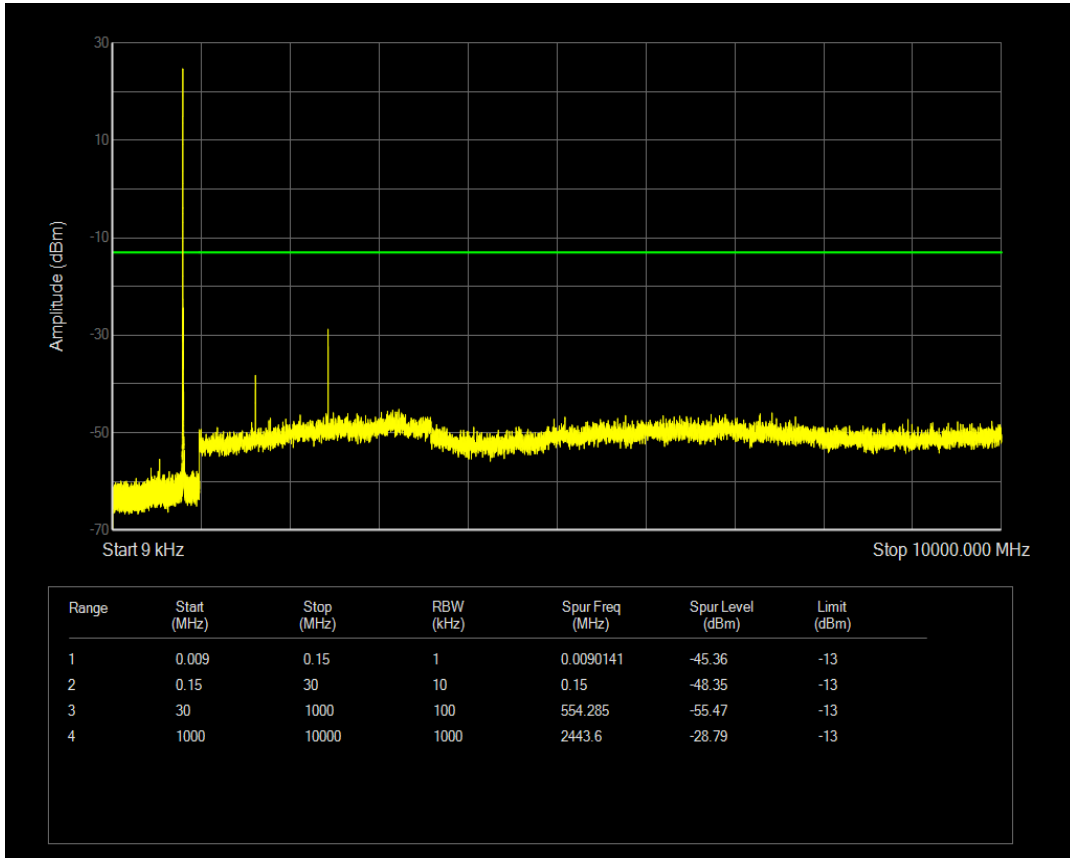

Band26(814-824) QPSK BW=5MHz Channel=26715 RB Size=1 Position=#0

Band26(814-824) QPSK BW=5MHz Channel=26715 RB Size=25 Position=#0