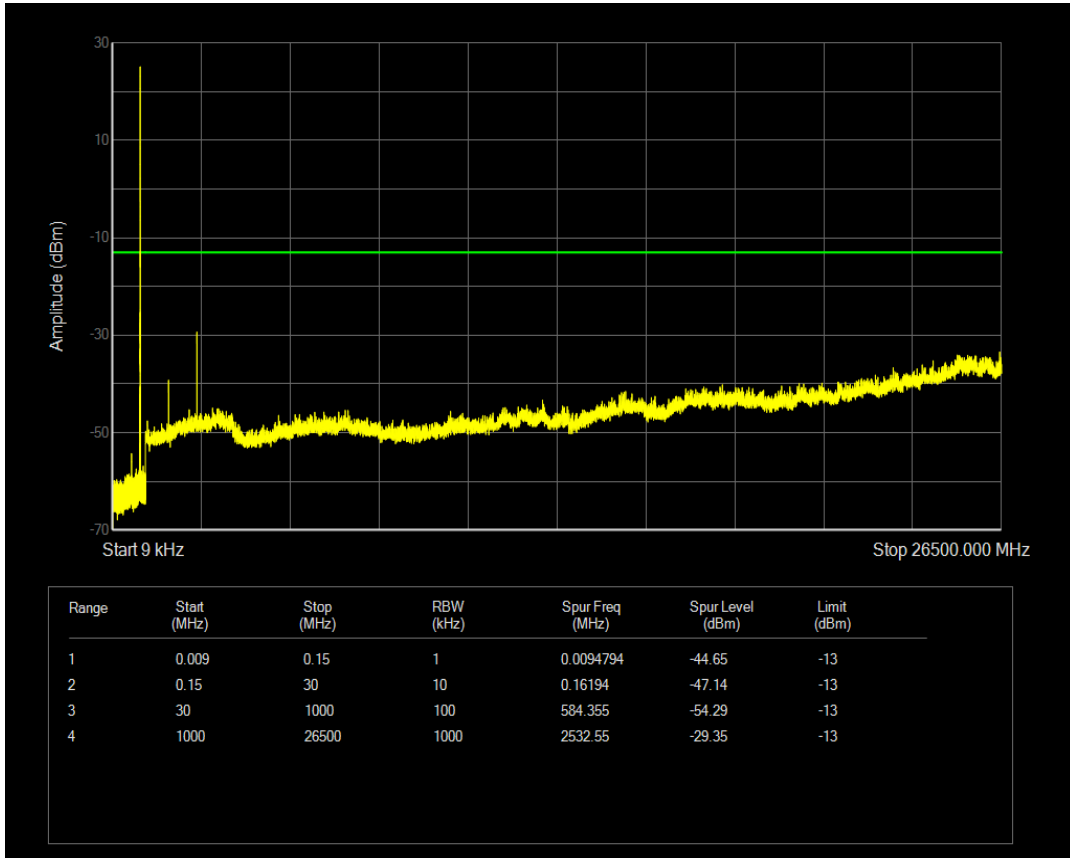

Band26(824-849) QAM16 BW=5MHz Channel=26815 RB Size=25 Position=#0

Band26(824-849) QPSK BW=5MHz Channel=26915 RB Size=1 Position=#0

Band26(824-849) QPSK BW=5MHz Channel=26915 RB Size=25 Position=#0

Band26(824-849) QAM16 BW=5MHz Channel=26915 RB Size=1 Position=#0

Band26(824-849) QAM16 BW=5MHz Channel=26915 RB Size=25 Position=#0

Band26(824-849) QPSK BW=5MHz Channel=27015 RB Size=1 Position=#0

Band26(824-849) QPSK BW=5MHz Channel=27015 RB Size=25 Position=#0

Band26(824-849) QAM16 BW=5MHz Channel=27015 RB Size=1 Position=#0