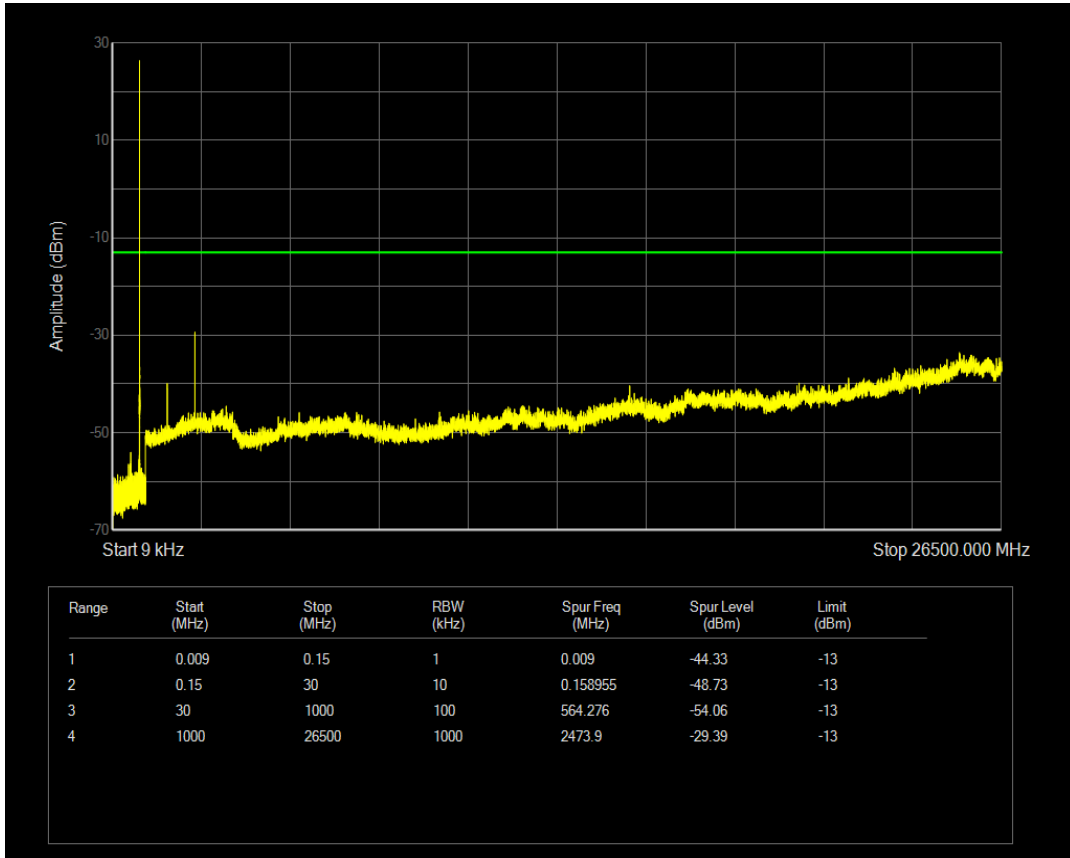

Band26(814-824) QAM16 BW=5MHz Channel=26765 RB Size=25 Position=#0

Band26(814-824) QPSK BW=10MHz Channel=26740 RB Size=1 Position=#0

Band26(814-824) QPSK BW=10MHz Channel=26740 RB Size=50 Position=#0

Band26(814-824) QAM16 BW=10MHz Channel=26740 RB Size=1 Position=#0

Band26(814-824) QAM16 BW=10MHz Channel=26740 RB Size=50 Position=#0

Band26(824-849) QPSK BW=1.4MHz Channel=26797 RB Size=1 Position=#0

Band26(824-849) QPSK BW=1.4MHz Channel=26797 RB Size=6 Position=#0

Band26(824-849) QAM16 BW=1.4MHz Channel=26797 RB Size=1 Position=#0