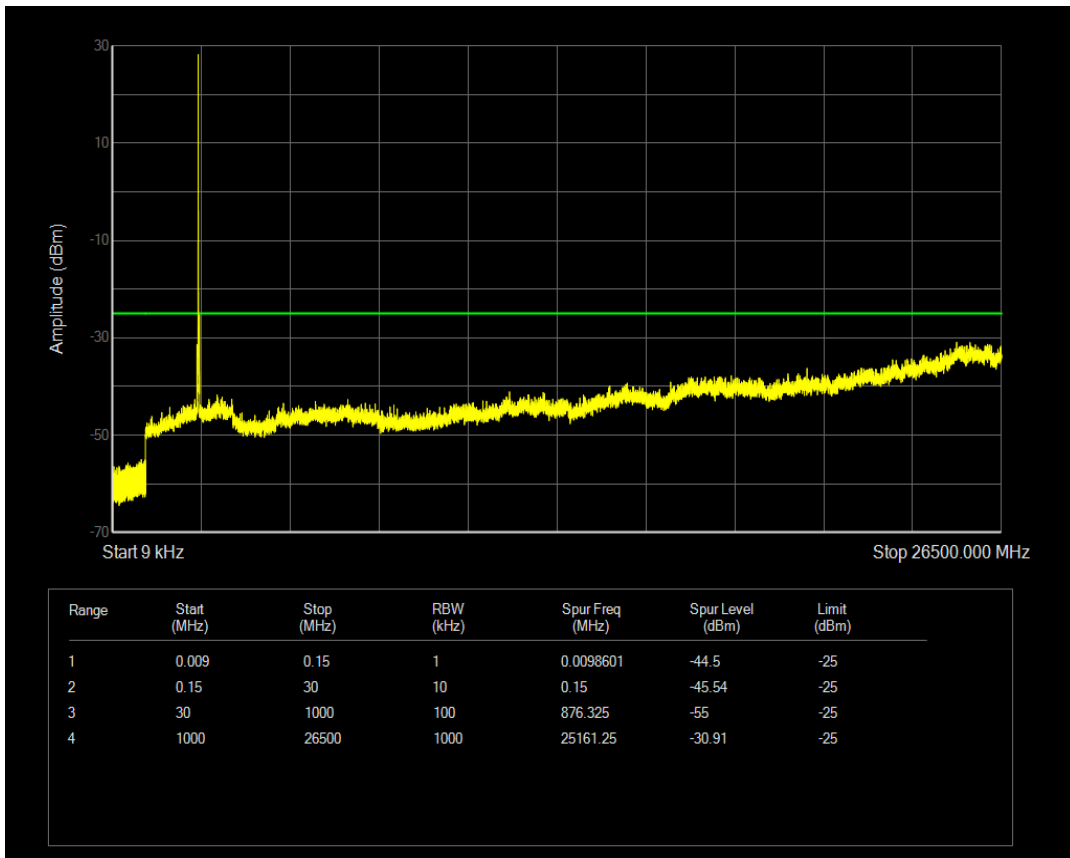

Band38 QAM16 BW=10MHz Channel=37800 RB Size=1 Position=#0

Band38 QPSK BW=10MHz Channel=38000 RB Size=1 Position=#0

Band38 QAM16 BW=10MHz Channel=38000 RB Size=1 Position=#0

Band38 QPSK BW=10MHz Channel=38200 RB Size=1 Position=#0

Band38 QAM16 BW=10MHz Channel=38200 RB Size=1 Position=#0

Band38 QPSK BW=20MHz Channel=37850 RB Size=1 Position=#0

Band38 QAM16 BW=20MHz Channel=37850 RB Size=1 Position=#0

Band38 QPSK BW=20MHz Channel=38000 RB Size=1 Position=#0