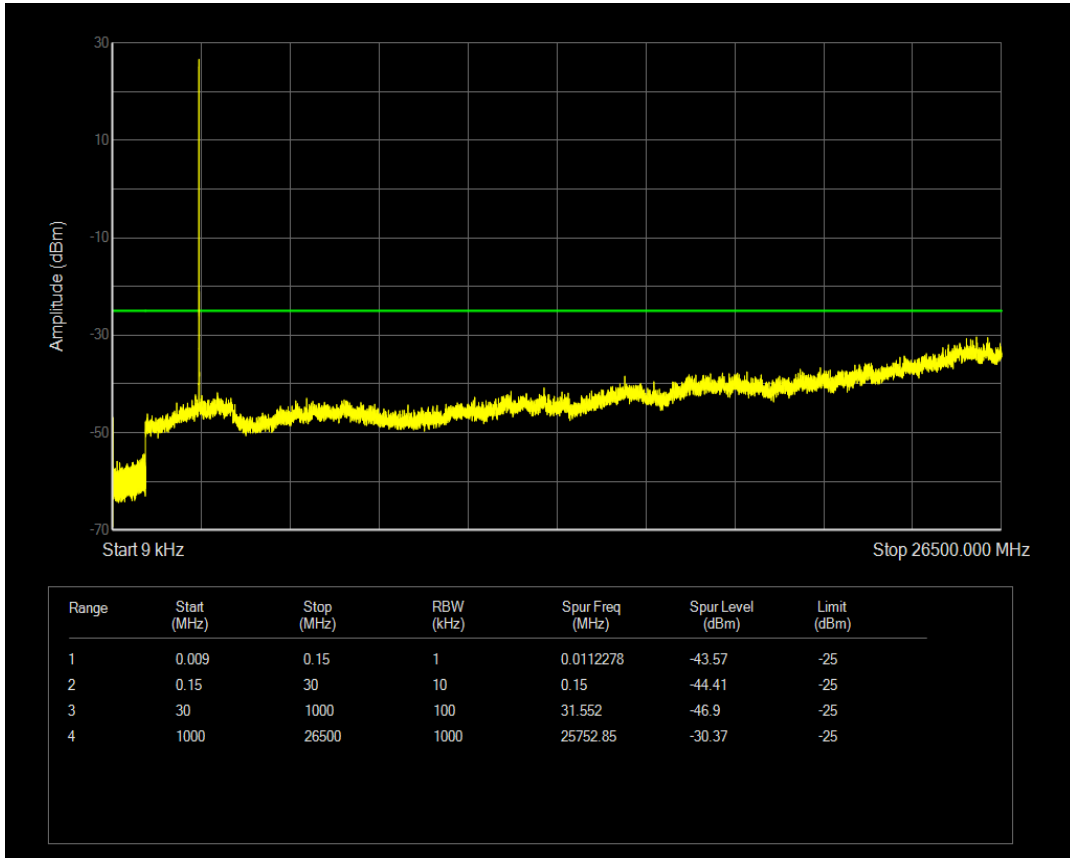

Band38 16QAM BW=5MHz Channel=37775 RB Size=1 Position=#0

Band38 16QAM BW=5MHz Channel=37775 RB Size=25 Position=#0

Band38 QPSK BW=5MHz Channel=38000 RB Size=25 Position=#0

Band38 16QAM BW=5MHz Channel=38000 RB Size=1 Position=#0

Band38 16QAM BW=5MHz Channel=38000 RB Size=25 Position=#0

Band38 QPSK BW=5MHz Channel=38225 RB Size=25 Position=#0

Band38 16QAM BW=5MHz Channel=38225 RB Size=1 Position=#0

Band38 16QAM BW=5MHz Channel=38225 RB Size=25 Position=#0