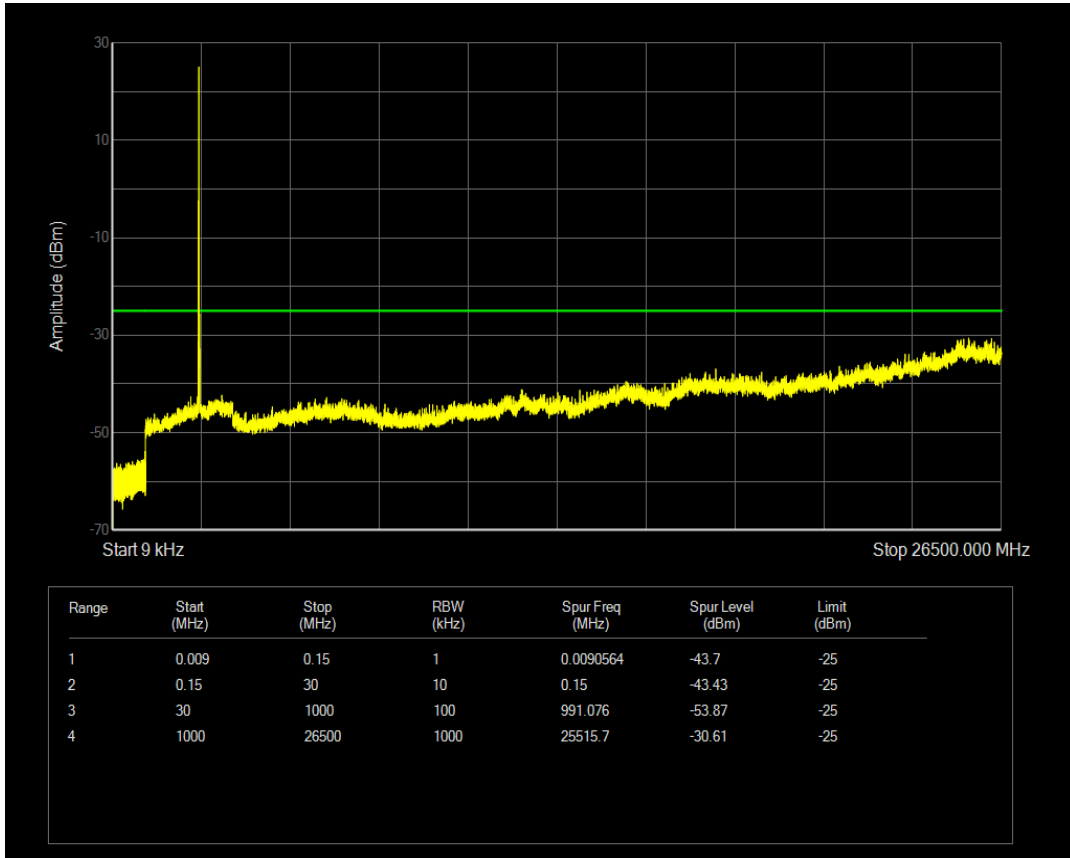

Band38 QAM16 BW=5MHz Channel=38000 RB Size=1 Position=#0

Band38 QPSK BW=5MHz Channel=38225 RB Size=1 Position=#0

Band38 QAM16 BW=5MHz Channel=38225 RB Size=1 Position=#0

Band38 QPSK BW=10MHz Channel=37800 RB Size=1 Position=#0

Band38 QAM16 BW=10MHz Channel=37800 RB Size=1 Position=#0

Band38 QPSK BW=10MHz Channel=38000 RB Size=1 Position=#0

Band38 QAM16 BW=10MHz Channel=38000 RB Size=1 Position=#0

Band38 QPSK BW=10MHz Channel=38200 RB Size=1 Position=#0