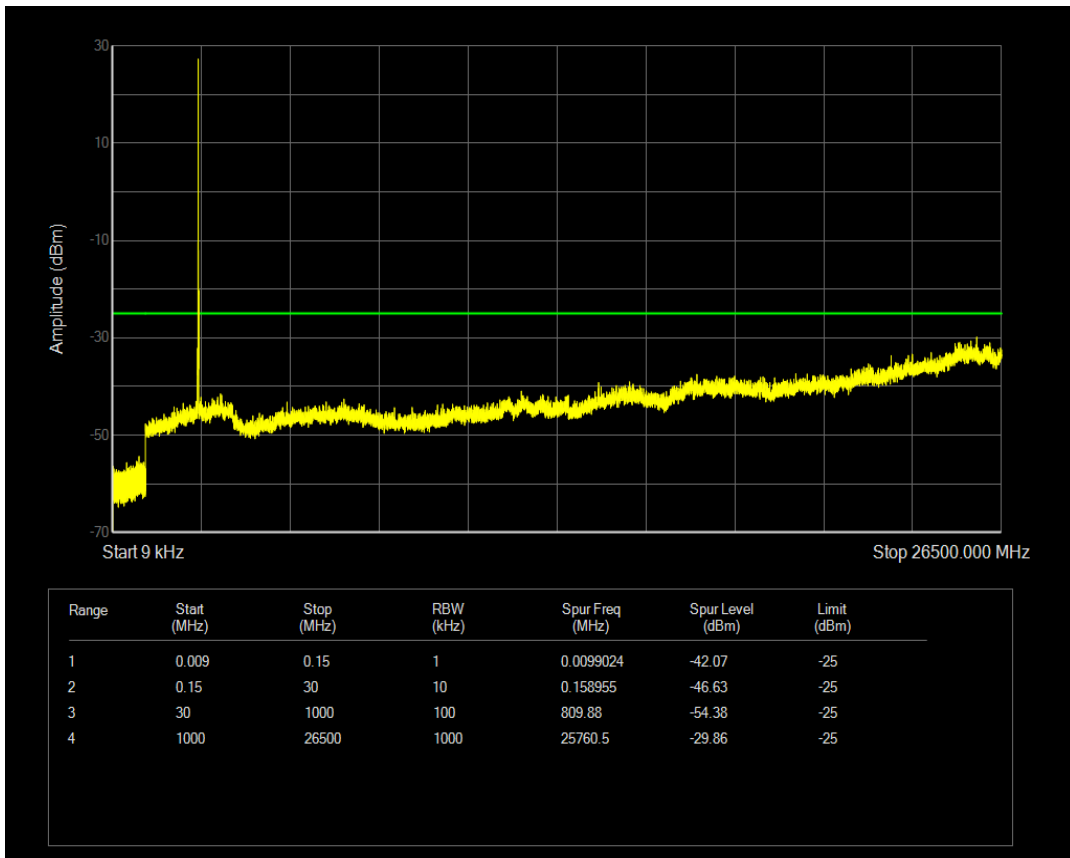

Band38 QAM16 BW=5MHz Channel=38000 RB Size=1 Position=#0

Band38 QPSK BW=5MHz Channel=38225 RB Size=1 Position=#0

Band38 QAM16 BW=5MHz Channel=38225 RB Size=1 Position=#0

Band38 QPSK BW=10MHz Channel=37800 RB Size=1 Position=#0

Band38 QAM16 BW=10MHz Channel=37800 RB Size=1 Position=#0

Band38 QPSK BW=10MHz Channel=38000 RB Size=1 Position=#0

Band38 QAM16 BW=10MHz Channel=38000 RB Size=1 Position=#0

Band38 QPSK BW=10MHz Channel=38200 RB Size=1 Position=#0