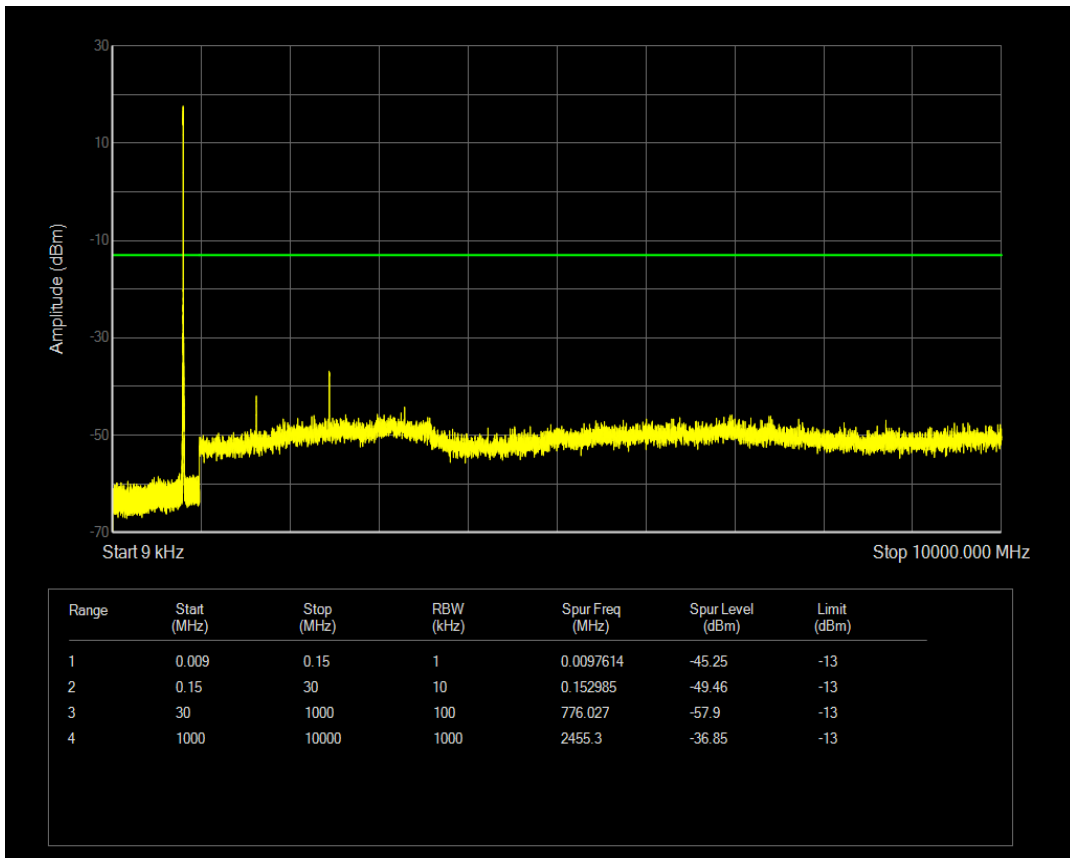

Band26(814-824) QPSK BW=3MHz Channel=26740 RB Size=15 Position=#0

Band26(814-824) QAM16 BW=3MHz Channel=26740 RB Size=1 Position=#0