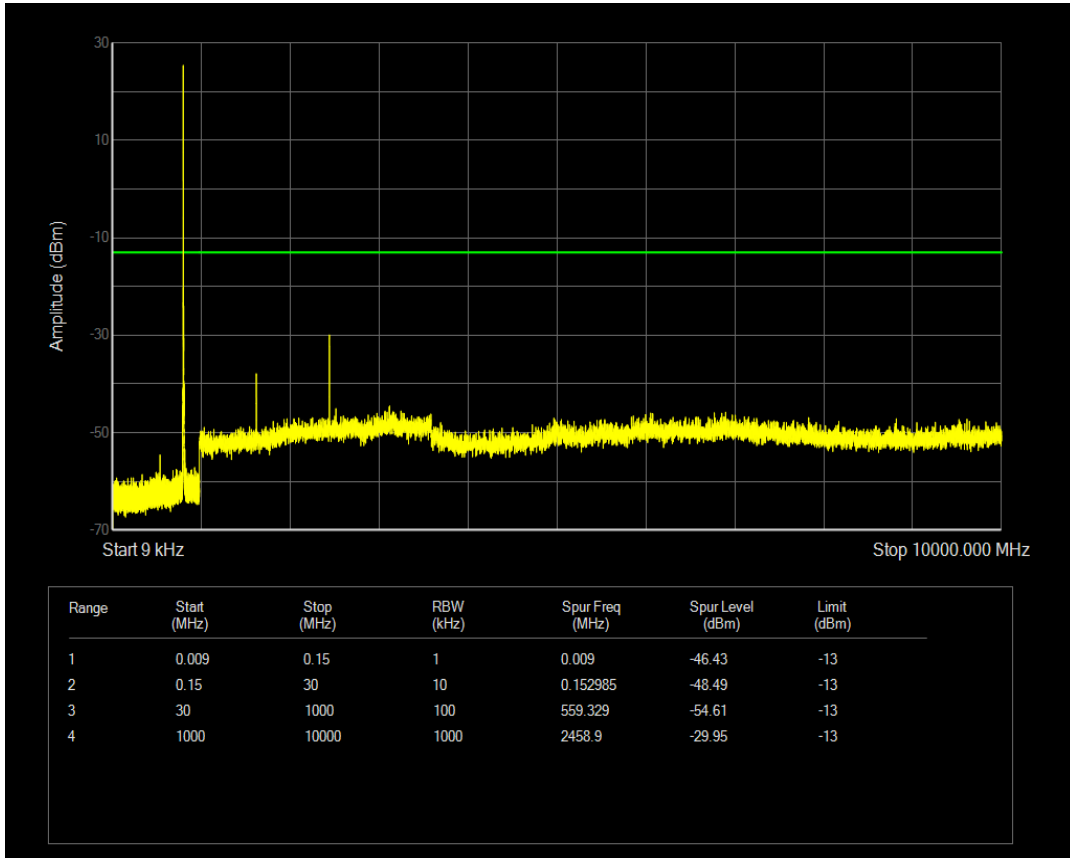

Band26(814-824) QPSK BW=5MHz Channel=26765 RB Size=1 Position=#0

Band26(814-824) QPSK BW=5MHz Channel=26765 RB Size=25 Position=#0