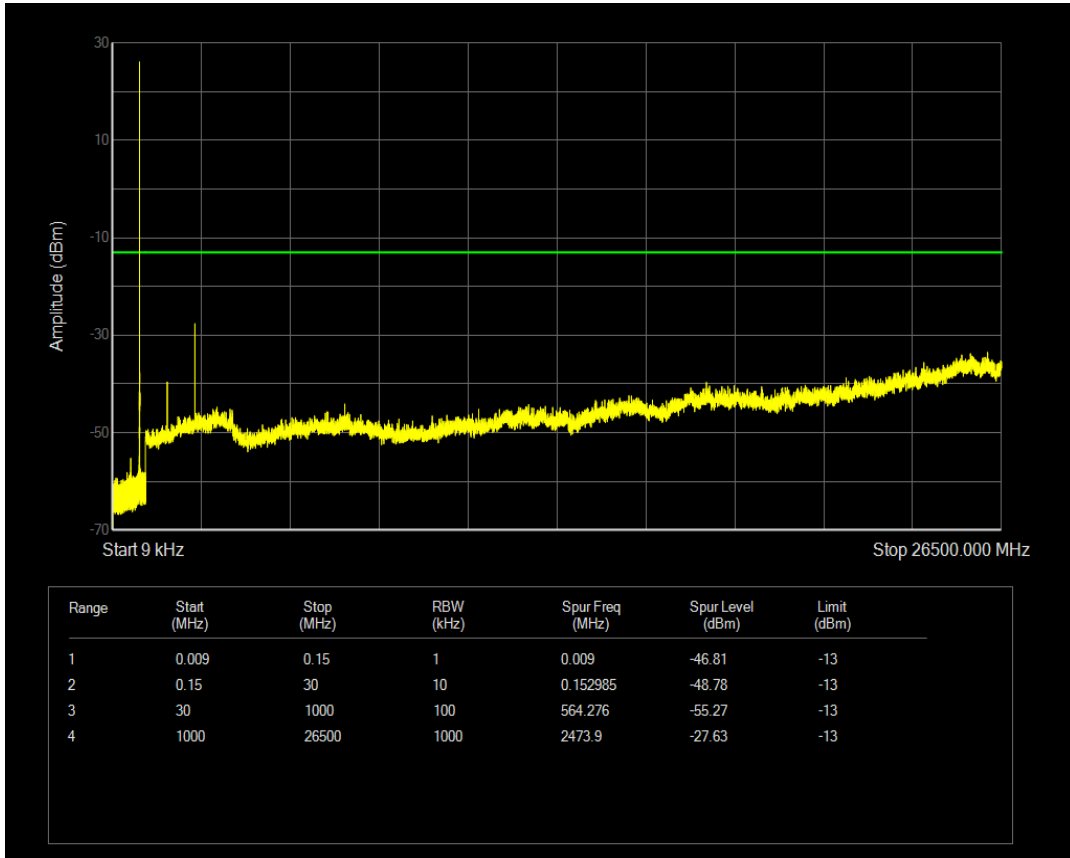

Band26(814-824) QAM16 BW=10MHz Channel=26740 RB Size=50 Position=#0

Band26(824-849) QPSK BW=1.4MHz Channel=26797 RB Size=1 Position=#0

Band26(824-849) QPSK BW=1.4MHz Channel=26797 RB Size=6 Position=#0

Band26(824-849) QAM16 BW=1.4MHz Channel=26797 RB Size=1 Position=#0

Band26(824-849) QAM16 BW=1.4MHz Channel=26797 RB Size=6 Position=#0

Band26(824-849) QPSK BW=1.4MHz Channel=26915 RB Size=1 Position=#0

Band26(824-849) QPSK BW=1.4MHz Channel=26915 RB Size=6 Position=#0

Band26(824-849) QAM16 BW=1.4MHz Channel=26915 RB Size=1 Position=#0