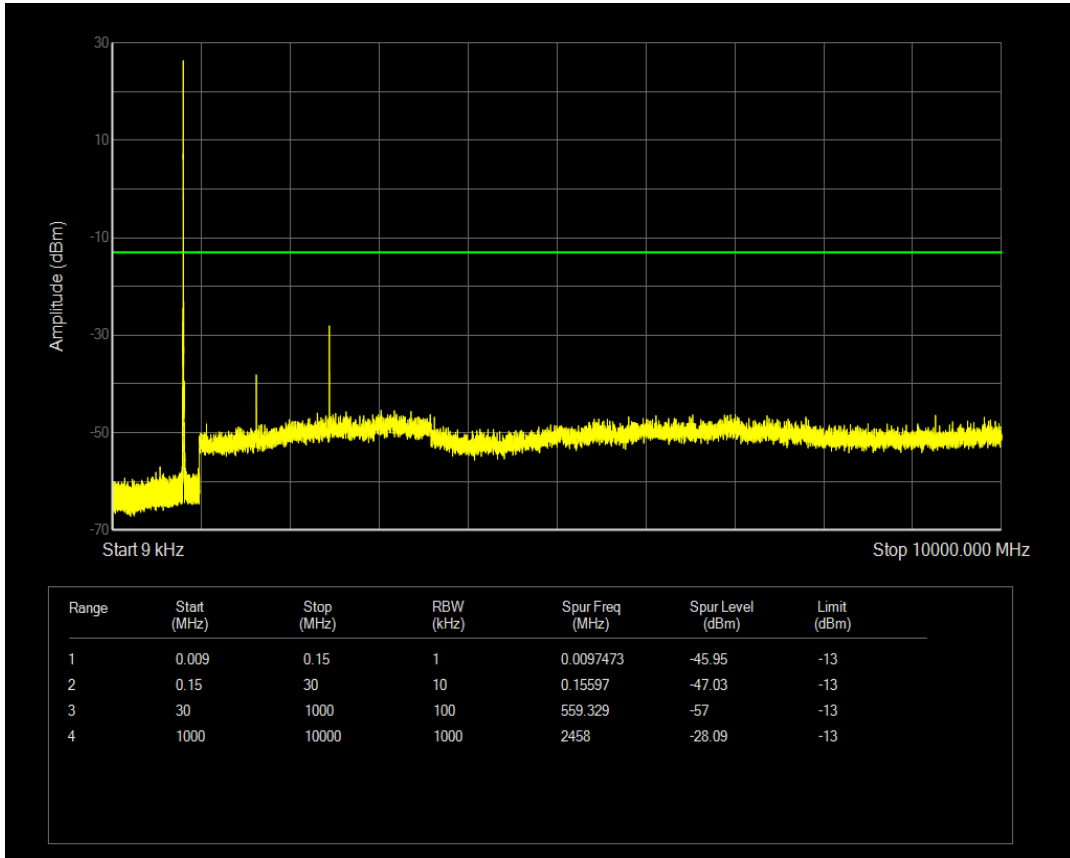

Band26(814-824) QAM16 BW=5MHz Channel=26740 RB Size=25 Position=#0

Band26(814-824) QPSK BW=5MHz Channel=26765 RB Size=1 Position=#0

Band26(814-824) QPSK BW=5MHz Channel=26765 RB Size=25 Position=#0

Band26(814-824) QAM16 BW=5MHz Channel=26765 RB Size=1 Position=#0