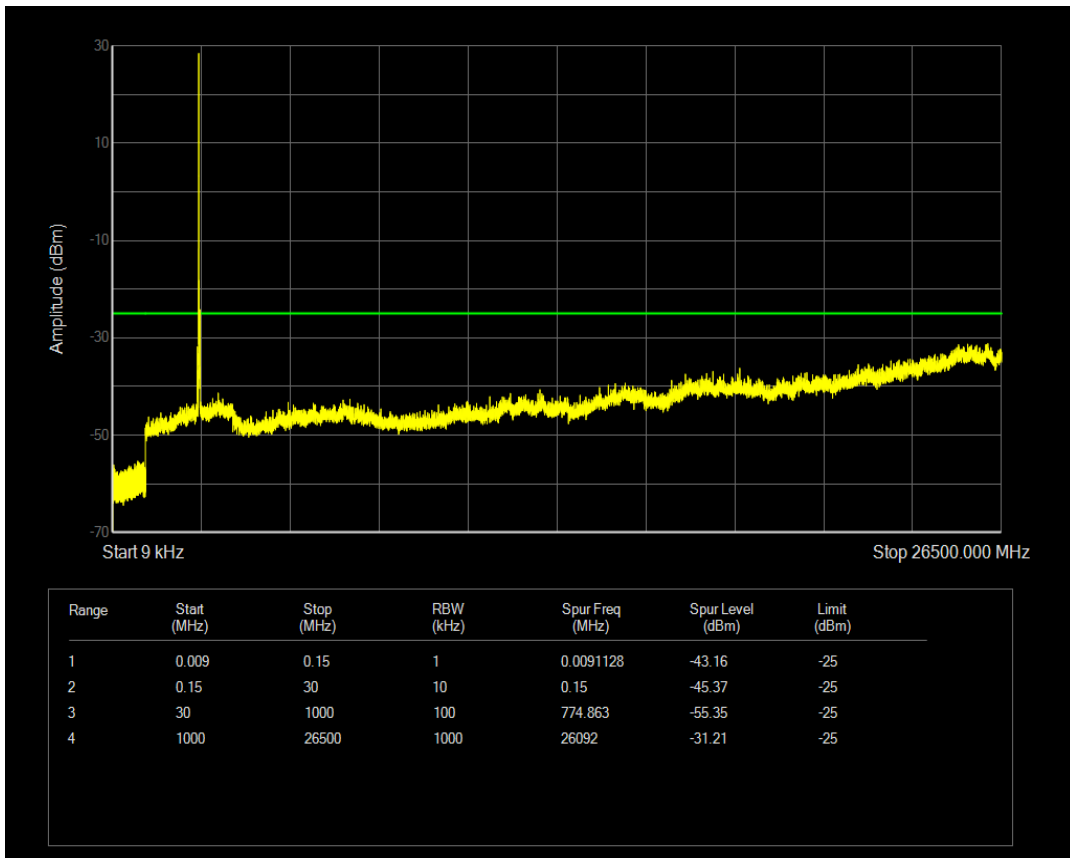

Band38 QAM16 BW=10MHz Channel=38200 RB Size=1 Position=#0

Band38 QPSK BW=20MHz Channel=37850 RB Size=1 Position=#0

Band38 QAM16 BW=20MHz Channel=37850 RB Size=1 Position=#0

Band38 QPSK BW=20MHz Channel=38000 RB Size=1 Position=#0

Band38 QAM16 BW=20MHz Channel=38000 RB Size=1 Position=#0

Band38 QPSK BW=20MHz Channel=38150 RB Size=1 Position=#0

Band38 QAM16 BW=20MHz Channel=38150 RB Size=1 Position=#0

Band38 QPSK BW=5MHz Channel=37775 RB Size=25 Position=#0