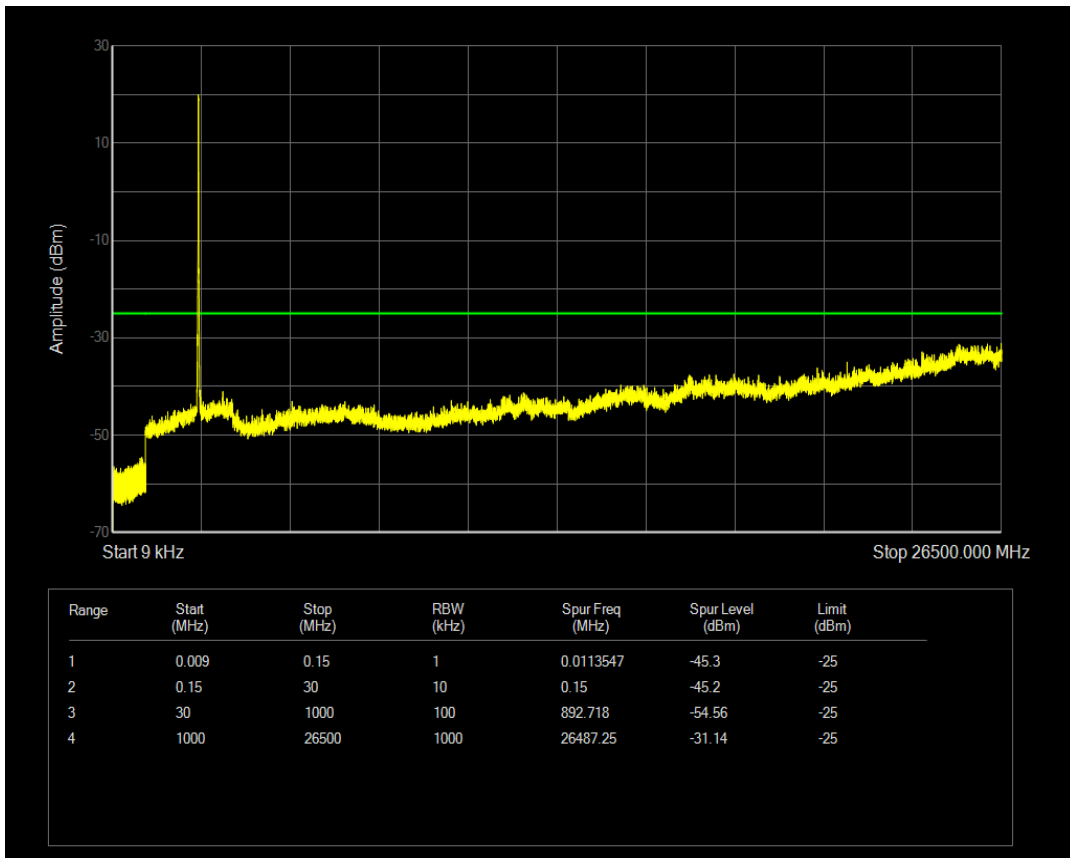

Band38 QPSK BW=15MHz Channel=37825 RB Size=75 Position=#0

Band38 16QAM BW=15MHz Channel=37825 RB Size=1 Position=#0