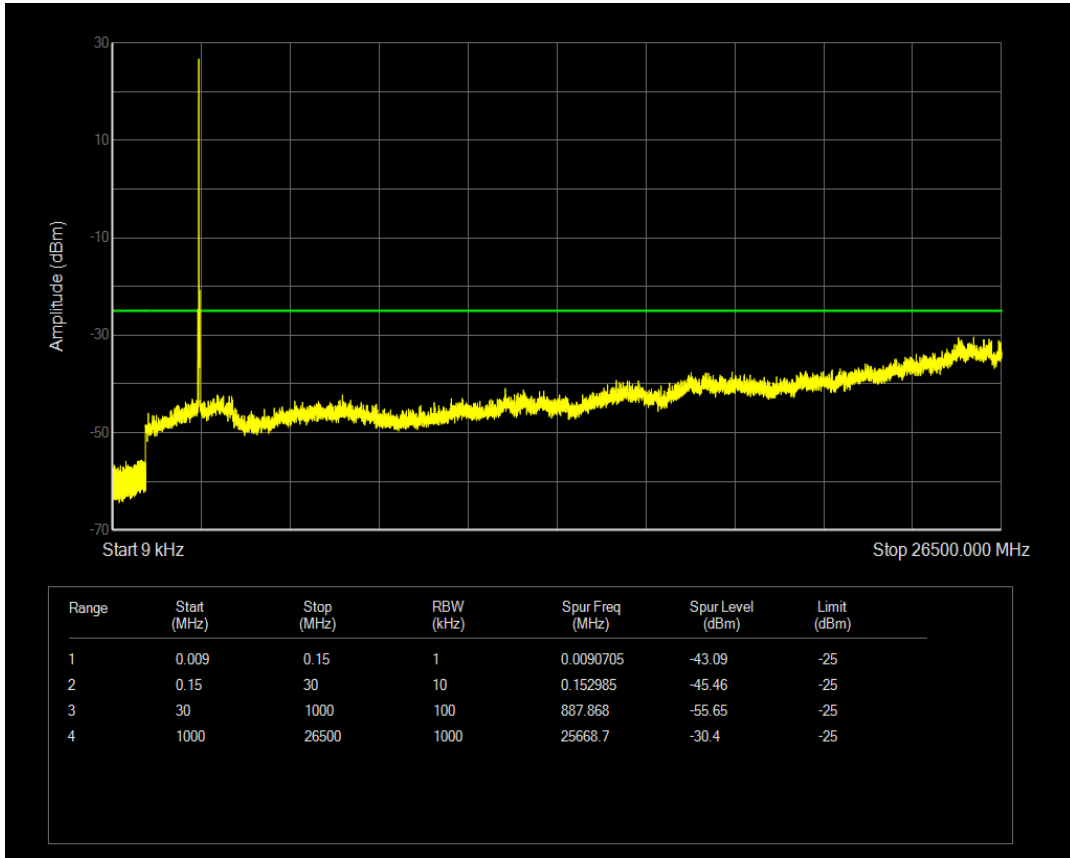

Band38 16QAM BW=15MHz Channel=37825 RB Size=75 Position=#0

Band38 QPSK BW=15MHz Channel=38000 RB Size=1 Position=#0

Band38 QPSK BW=15MHz Channel=38000 RB Size=75 Position=#0

Band38 16QAM BW=15MHz Channel=38000 RB Size=1 Position=#0