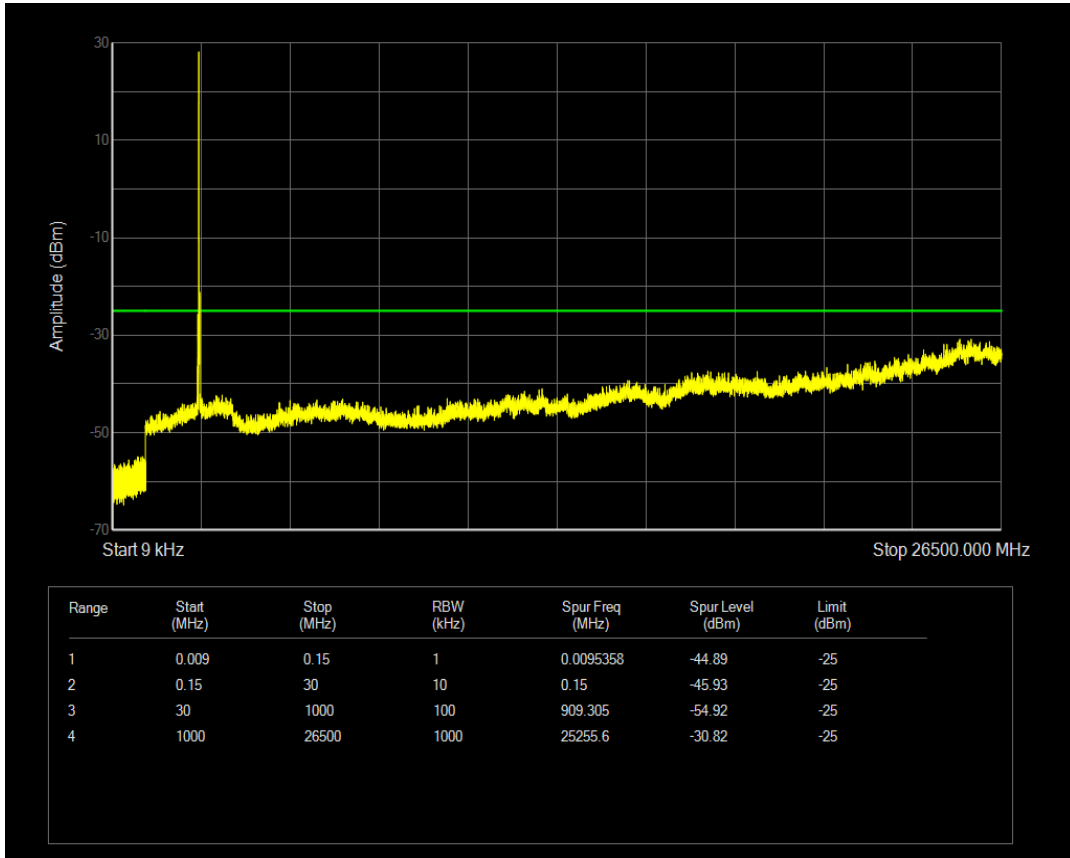

Band38 QPSK BW=15MHz Channel=38000 RB Size=1 Position=#0

Band38 QPSK BW=15MHz Channel=38000 RB Size=75 Position=#0