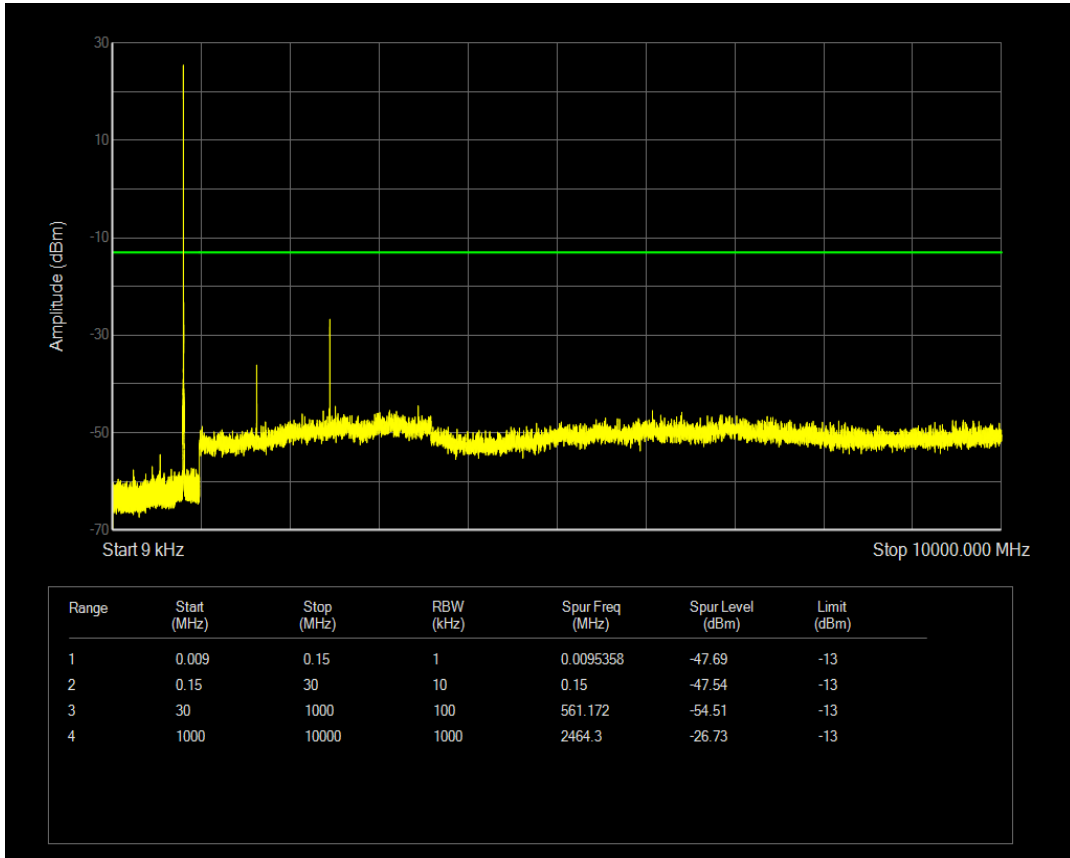

Band26(814-824) QPSK BW=3MHz Channel=26775 RB Size=1 Position=#0

Band26(814-824) QPSK BW=3MHz Channel=26775 RB Size=15 Position=#0