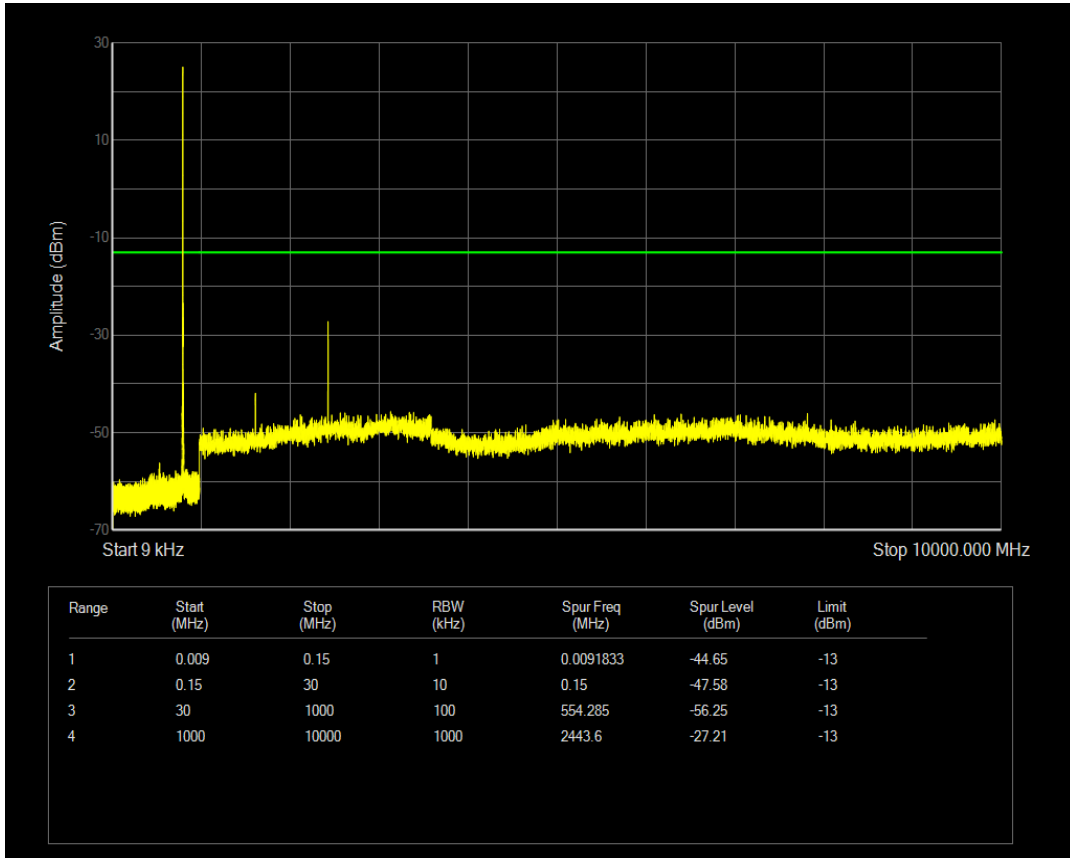

Band26(814-824) QPSK BW=3MHz Channel=26705 RB Size=1 Position=#0

Band26(814-824) QPSK BW=3MHz Channel=26705 RB Size=15 Position=#0