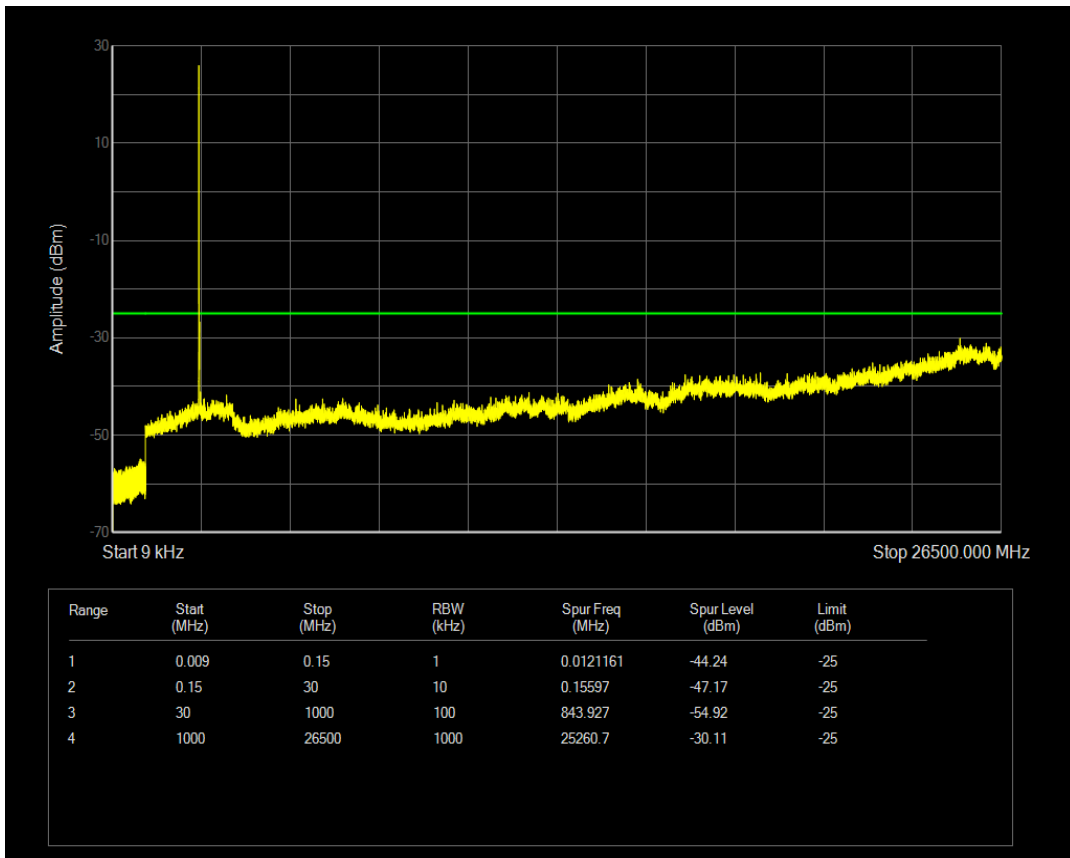

Band38 QAM16 BW=5MHz Channel=38000 RB Size=1 Position=#0

Band38 QPSK BW=5MHz Channel=38225 RB Size=1 Position=#0

Band38 QAM16 BW=5MHz Channel=38225 RB Size=1 Position=#0

Band38 QPSK BW=10MHz Channel=37800 RB Size=1 Position=#0

Band38 QAM16 BW=10MHz Channel=37800 RB Size=1 Position=#0

Band38 QPSK BW=10MHz Channel=38000 RB Size=1 Position=#0

Band38 QAM16 BW=10MHz Channel=38000 RB Size=1 Position=#0

Band38 QPSK BW=10MHz Channel=38200 RB Size=1 Position=#0