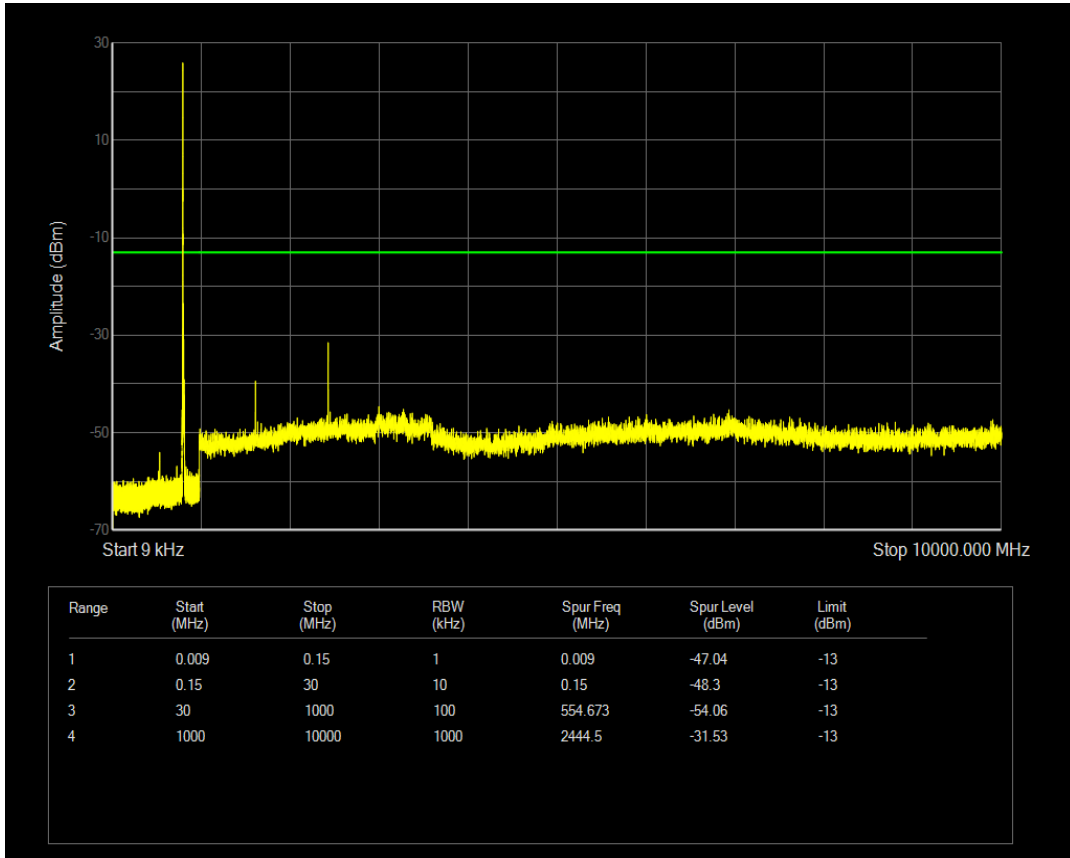

Band26(814-824) QAM16 BW=5MHz Channel=26765 RB Size=25 Position=#0

Band26(814-824) QPSK BW=10MHz Channel=26740 RB Size=1 Position=#0

Band26(814-824) QPSK BW=10MHz Channel=26740 RB Size=50 Position=#0

Band26(814-824) QAM16 BW=10MHz Channel=26740 RB Size=1 Position=#0