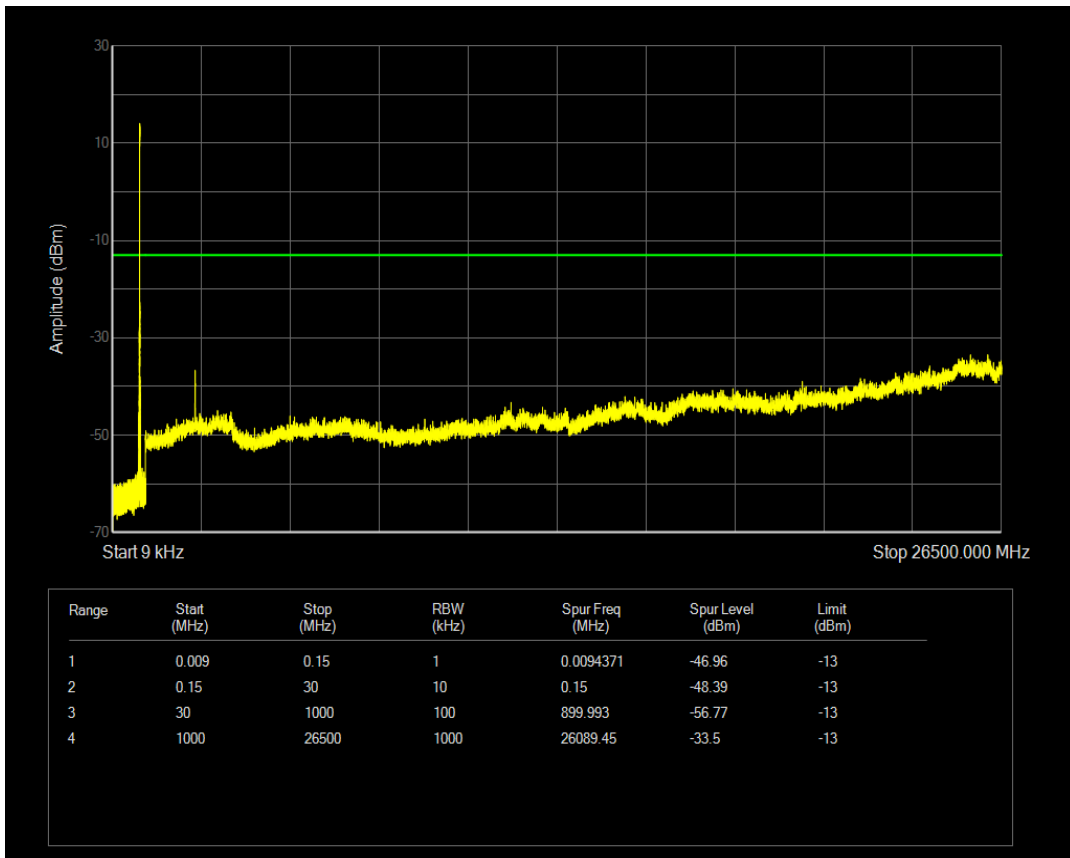

Band26(824-849) QAM16 BW=5MHz Channel=26815 RB Size=25 Position=#0

Band26(824-849) QPSK BW=5MHz Channel=26915 RB Size=1 Position=#0