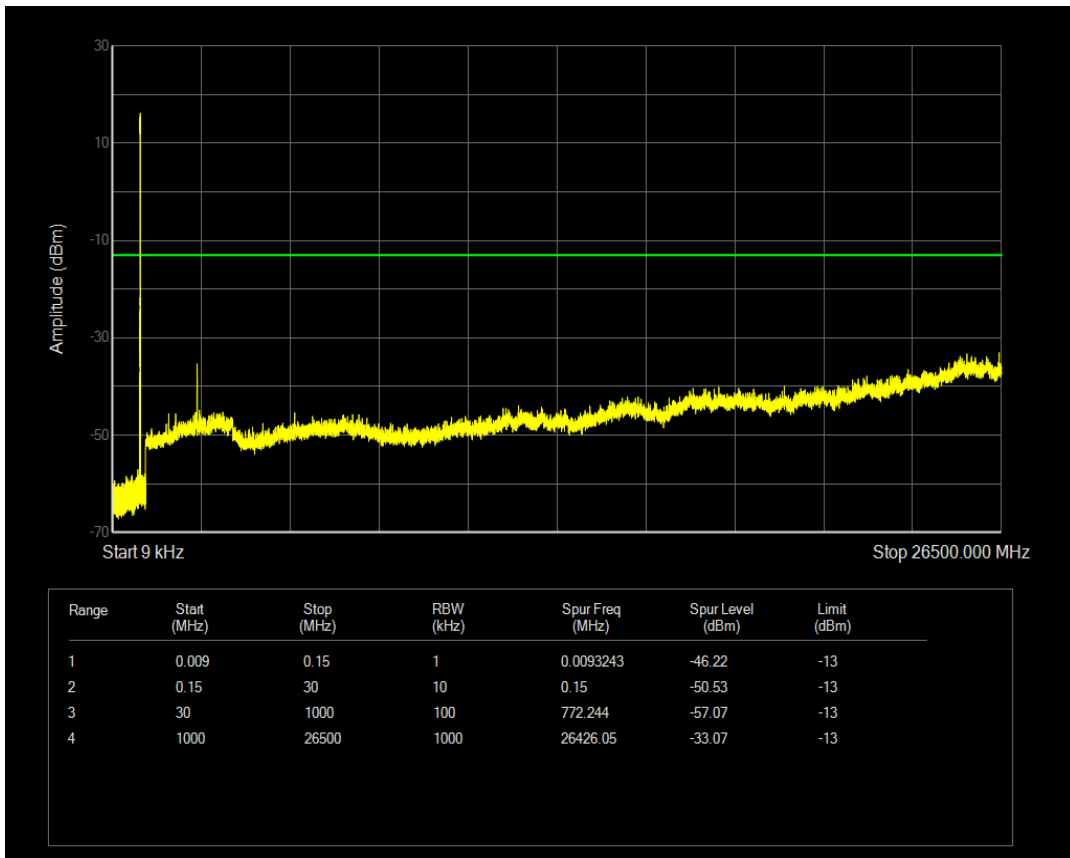

Band26(824-849) QPSK BW=5MHz Channel=27015 RB Size=25 Position=#0

Band26(824-849) QAM16 BW=5MHz Channel=27015 RB Size=1 Position=#0