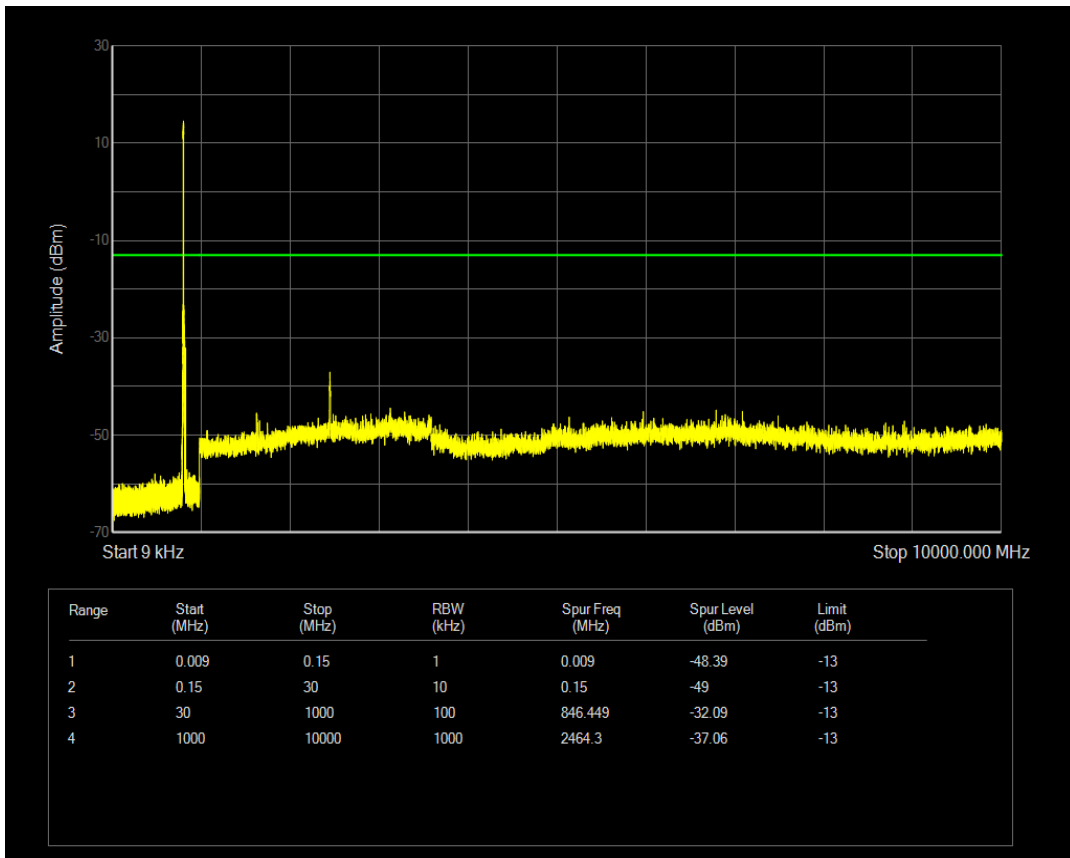

Band26(814-824) QAM16 BW=5MHz Channel=26765 RB Size=25 Position=#0

Band26(814-824) QPSK BW=10MHz Channel=26740 RB Size=1 Position=#0