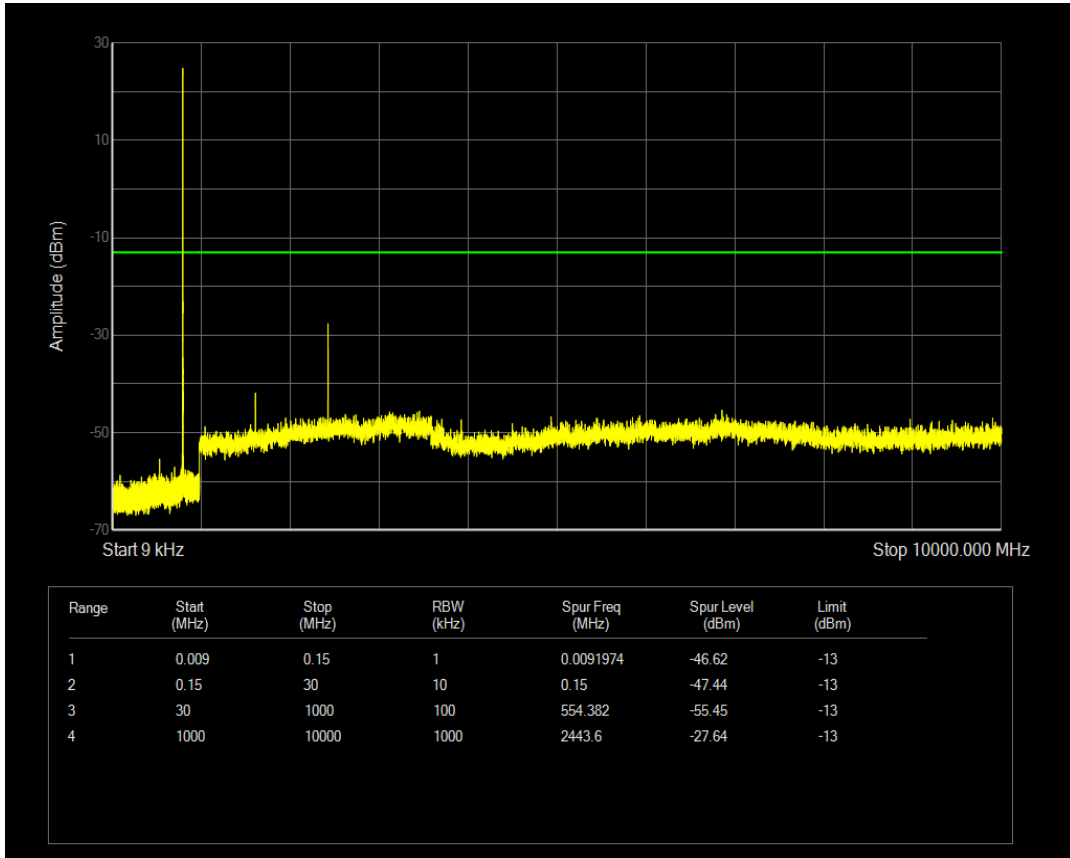

Band25 QAM16 BW=20MHz Channel=26365 RB Size=100 Position=#0

Band25 QPSK BW=20MHz Channel=26590 RB Size=1 Position=#0

Band25 QPSK BW=20MHz Channel=26590 RB Size=100 Position=#0

Band25 QAM16 BW=20MHz Channel=26590 RB Size=1 Position=#0

Band25 QAM16 BW=20MHz Channel=26590 RB Size=100 Position=#0

Band26(814-824) QPSK BW=1.4MHz Channel=26697 RB Size=1 Position=#0

Band26(814-824) QPSK BW=1.4MHz Channel=26697 RB Size=6 Position=#0

Band26(814-824) QAM16 BW=1.4MHz Channel=26697 RB Size=1 Position=#0