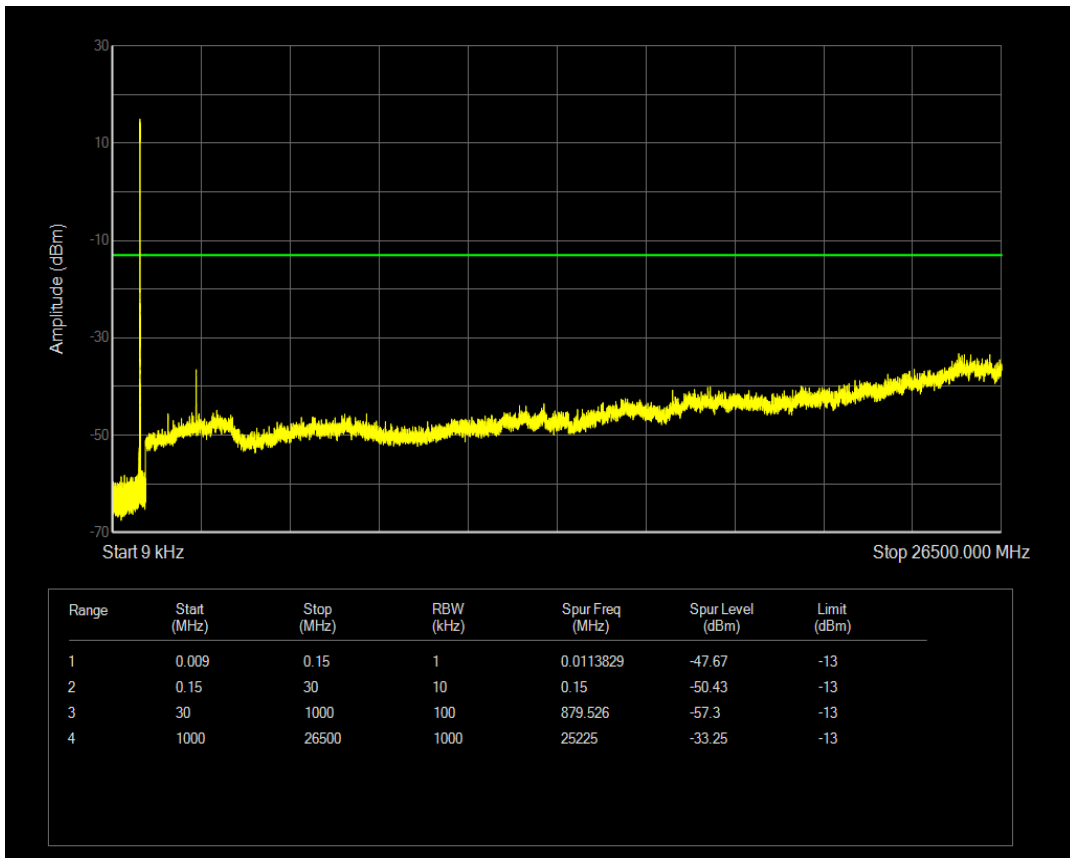

Band26(824-849) QAM16 BW=5MHz Channel=26915 RB Size=25 Position=#0

Band26(824-849) QPSK BW=5MHz Channel=27015 RB Size=1 Position=#0