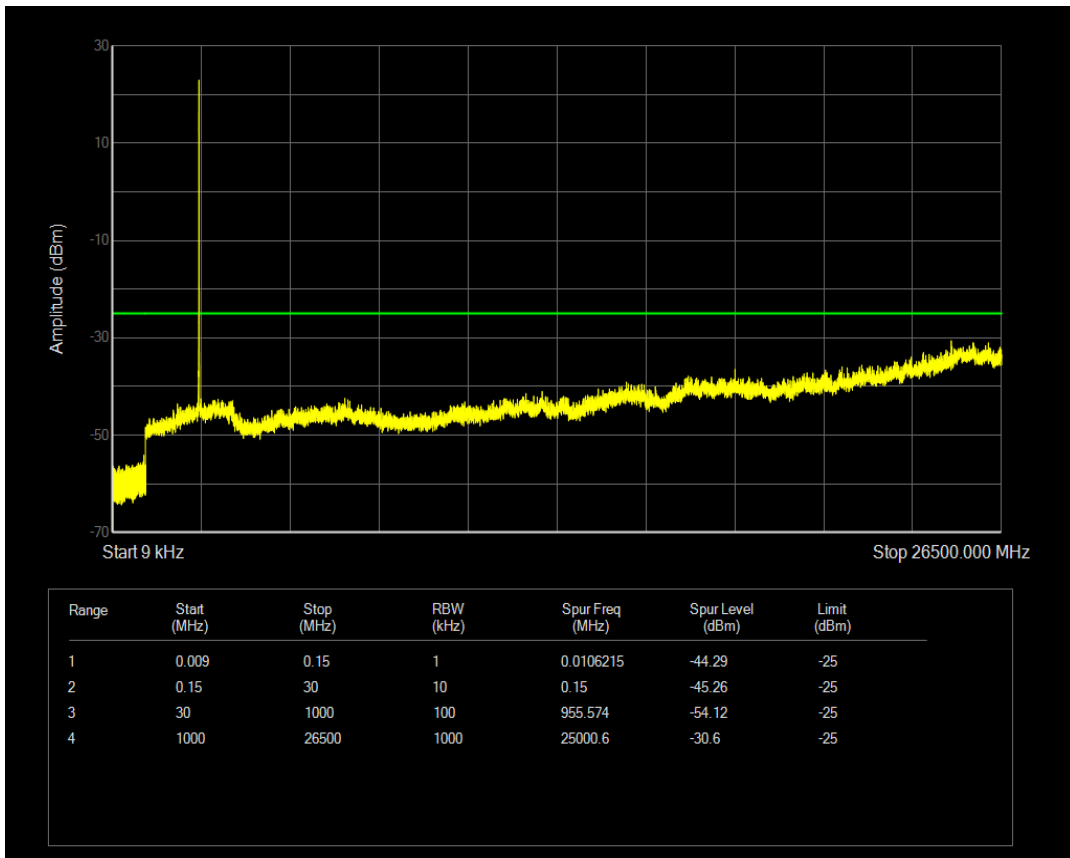

Band38 QAM16 BW=20MHz Channel=38000 RB Size=1 Position=#0

Band38 QPSK BW=20MHz Channel=38150 RB Size=1 Position=#0

Band38 QAM16 BW=20MHz Channel=38150 RB Size=1 Position=#0

Band38 QPSK BW=5MHz Channel=37775 RB Size=25 Position=#0

Band38 16QAM BW=5MHz Channel=37775 RB Size=1 Position=#0

Band38 16QAM BW=5MHz Channel=37775 RB Size=25 Position=#0

Band38 QPSK BW=5MHz Channel=38000 RB Size=25 Position=#0

Band38 16QAM BW=5MHz Channel=38000 RB Size=1 Position=#0