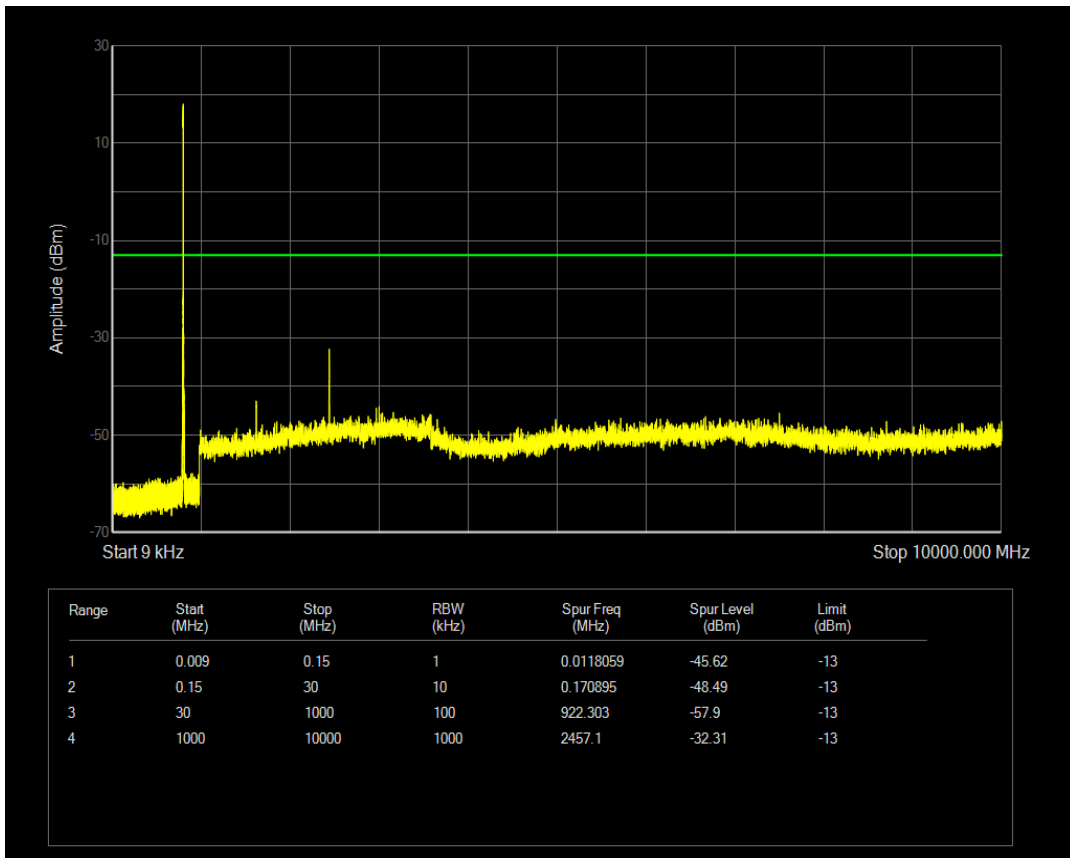

Band26(814-824) QAM16 BW=3MHz Channel=26740 RB Size=15 Position=#0

Band26(814-824) QPSK BW=3MHz Channel=26775 RB Size=1 Position=#0