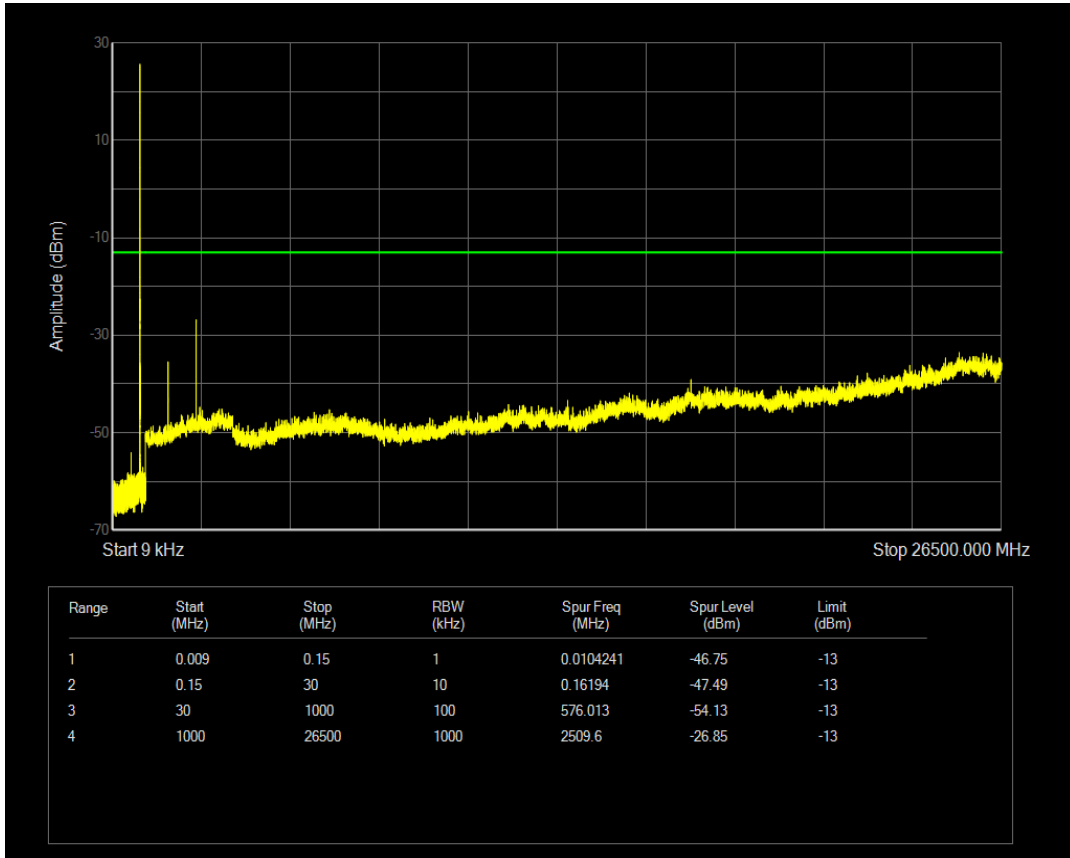

Band26(814-824) QAM16 BW=10MHz Channel=26740 RB Size=50 Position=#0

Band26(824-849) QPSK BW=1.4MHz Channel=26797 RB Size=1 Position=#0

Band26(824-849) QPSK BW=1.4MHz Channel=26797 RB Size=6 Position=#0

Band26(824-849) QAM16 BW=1.4MHz Channel=26797 RB Size=1 Position=#0

Band26(824-849) QAM16 BW=1.4MHz Channel=26797 RB Size=6 Position=#0

Band26(824-849) QPSK BW=1.4MHz Channel=26915 RB Size=1 Position=#0

Band26(824-849) QPSK BW=1.4MHz Channel=26915 RB Size=6 Position=#0

Band26(824-849) QAM16 BW=1.4MHz Channel=26915 RB Size=1 Position=#0