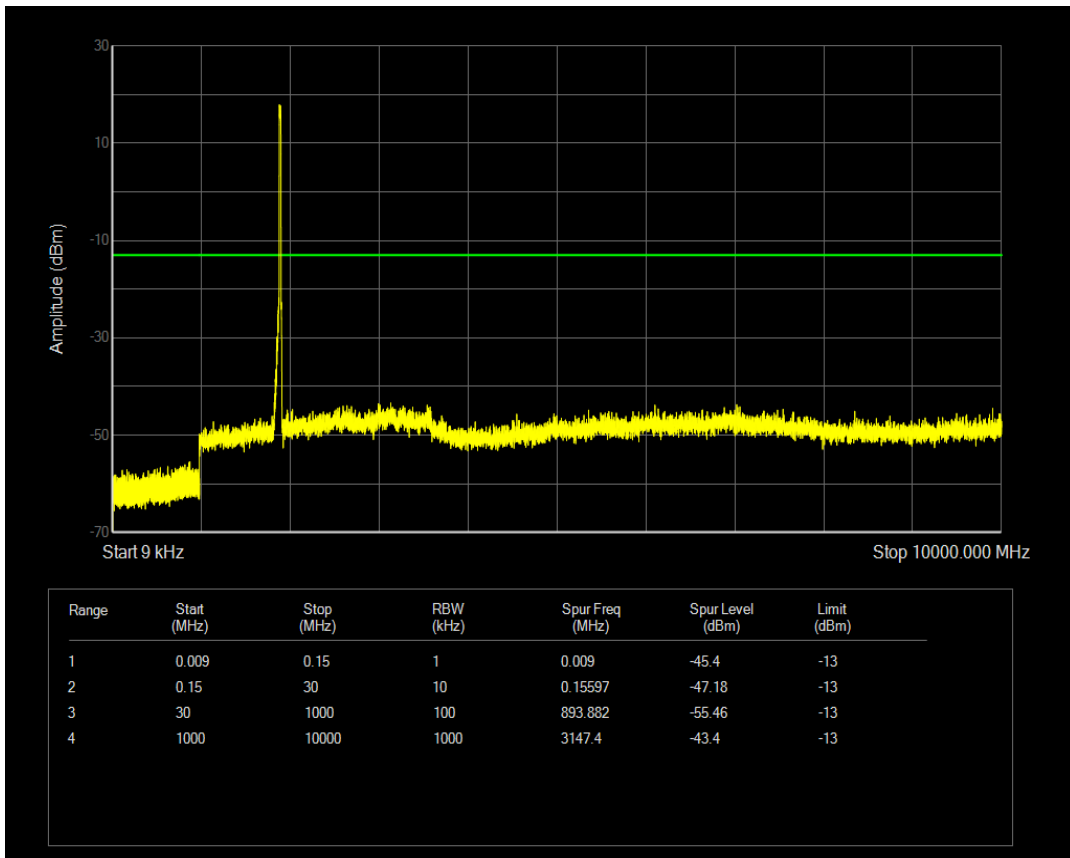

Band25 QAM16 BW=20MHz Channel=26365 RB Size=100 Position=#0

Band25 QPSK BW=20MHz Channel=26590 RB Size=1 Position=#0

Band25 QPSK BW=20MHz Channel=26590 RB Size=100 Position=#0

Band25 QAM16 BW=20MHz Channel=26590 RB Size=1 Position=#0

Band25 QAM16 BW=20MHz Channel=26590 RB Size=100 Position=#0

Band26(814-824) QPSK BW=1.4MHz Channel=26697 RB Size=1 Position=#0

Band26(814-824) QPSK BW=1.4MHz Channel=26697 RB Size=6 Position=#0

Band26(814-824) QAM16 BW=1.4MHz Channel=26697 RB Size=1 Position=#0