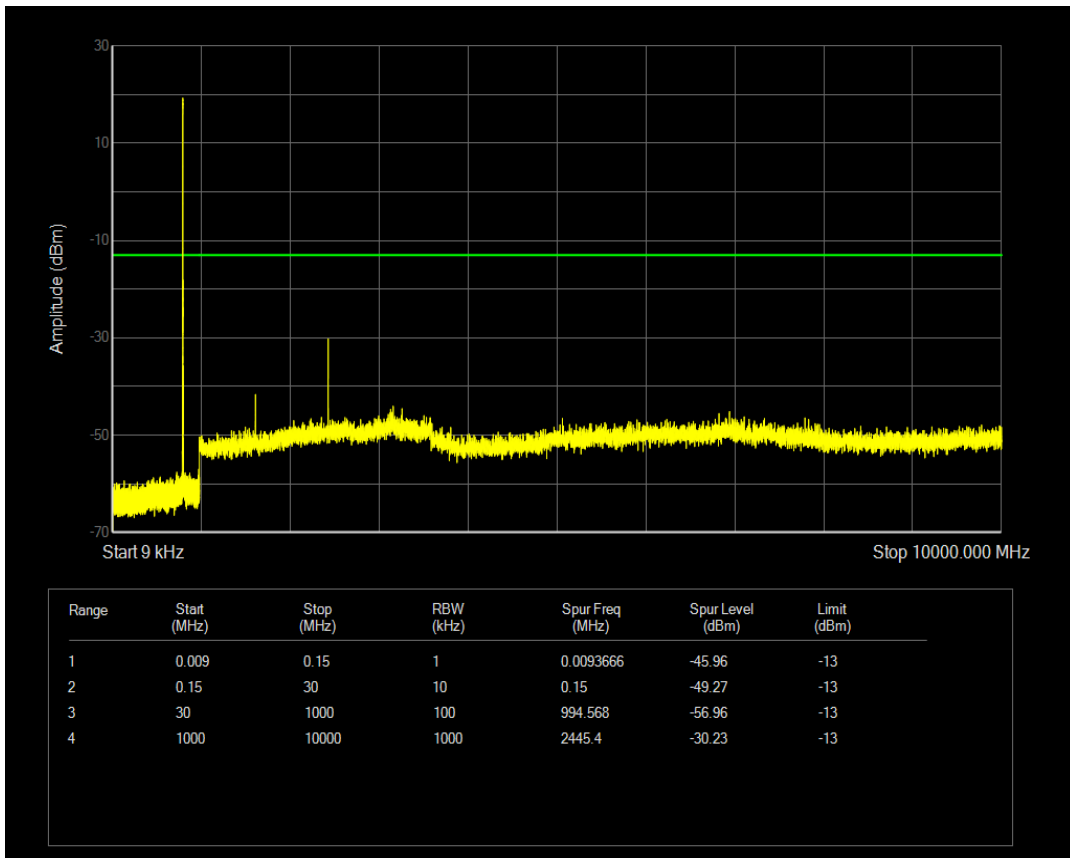

Band25 QAM16 BW=20MHz Channel=26590 RB Size=100 Position=#0

Band26(814-824) QPSK BW=1.4MHz Channel=26697 RB Size=1 Position=#0

Band26(814-824) QPSK BW=1.4MHz Channel=26697 RB Size=6 Position=#0

Band26(814-824) QAM16 BW=1.4MHz Channel=26697 RB Size=1 Position=#0

Band26(814-824) QAM16 BW=1.4MHz Channel=26697 RB Size=6 Position=#0

Band26(814-824) QPSK BW=1.4MHz Channel=26740 RB Size=1 Position=#0

Band26(814-824) QPSK BW=1.4MHz Channel=26740 RB Size=6 Position=#0

Band26(814-824) QAM16 BW=1.4MHz Channel=26740 RB Size=1 Position=#0