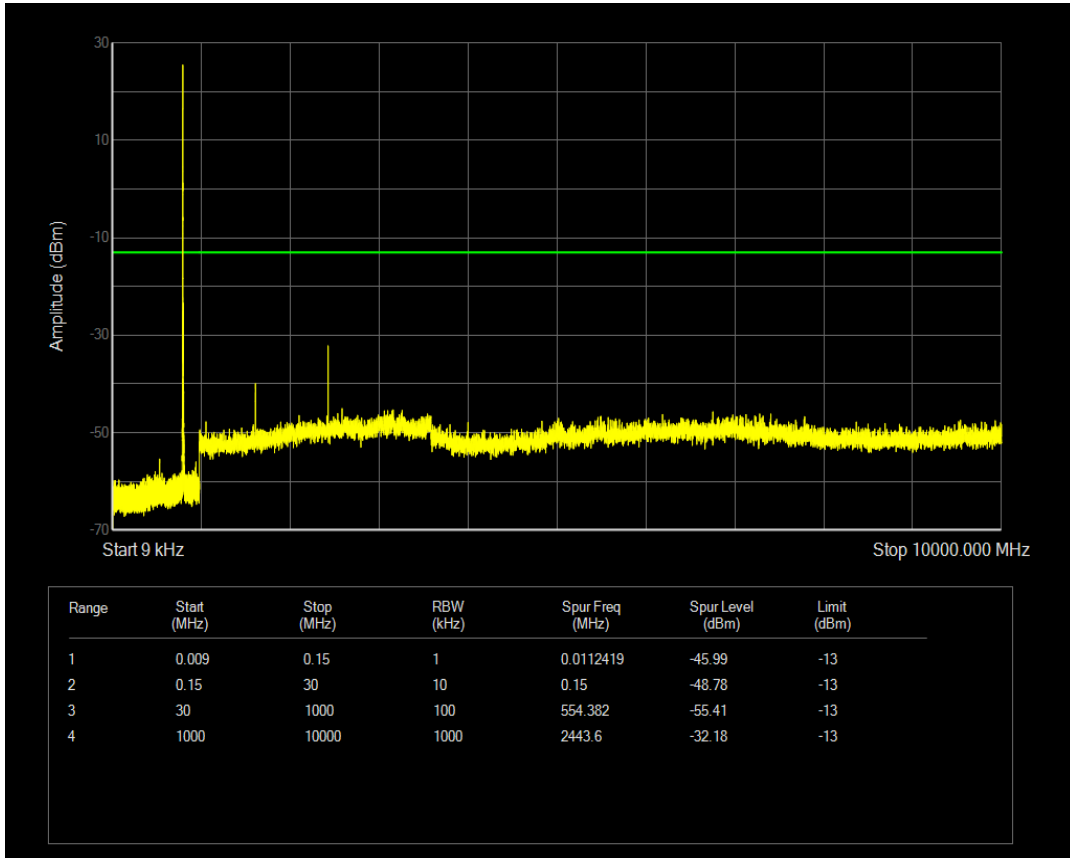

Band26(814-824) QAM16 BW=3MHz Channel=26775 RB Size=15 Position=#0

Band26(814-824) QPSK BW=5MHz Channel=26715 RB Size=1 Position=#0

Band26(814-824) QPSK BW=5MHz Channel=26715 RB Size=25 Position=#0

Band26(814-824) QAM16 BW=5MHz Channel=26715 RB Size=1 Position=#0