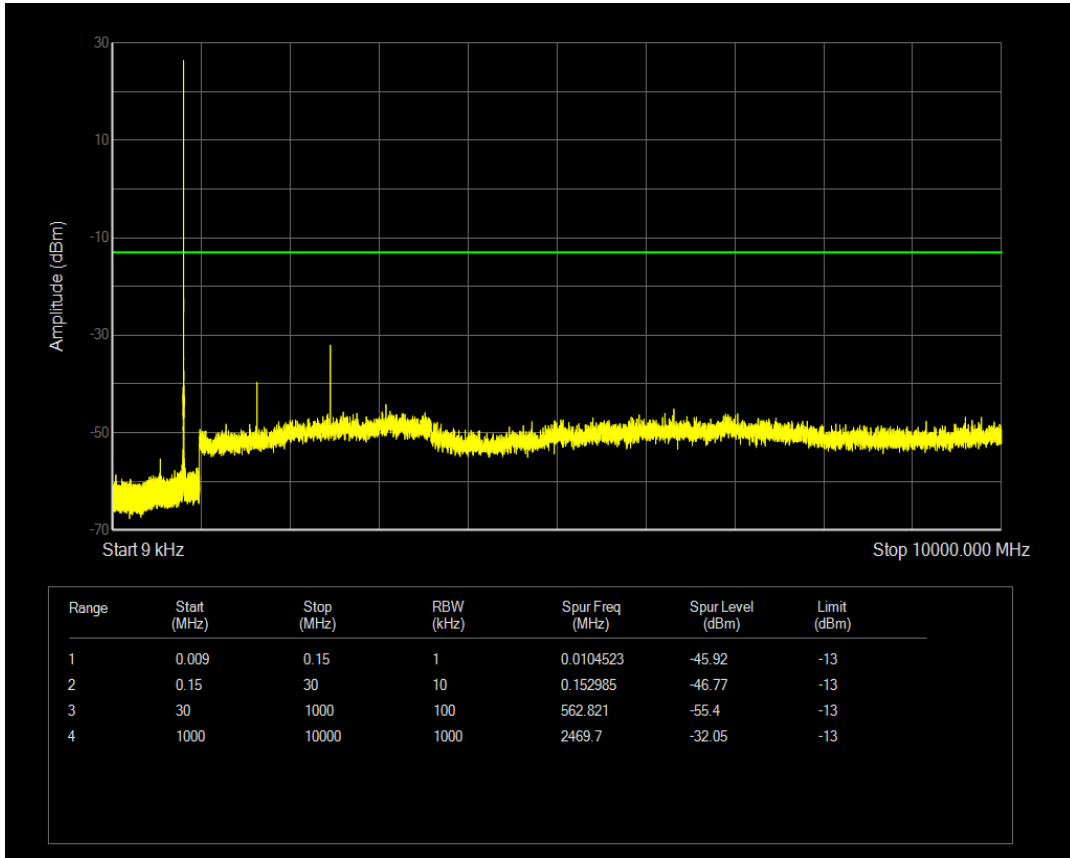

Band26(814-824) QAM16 BW=1.4MHz Channel=26740 RB Size=6 Position=#0

Band26(814-824) QPSK BW=1.4MHz Channel=26783 RB Size=1 Position=#0

Band26(814-824) QPSK BW=1.4MHz Channel=26783 RB Size=6 Position=#0

Band26(814-824) QAM16 BW=1.4MHz Channel=26783 RB Size=1 Position=#0