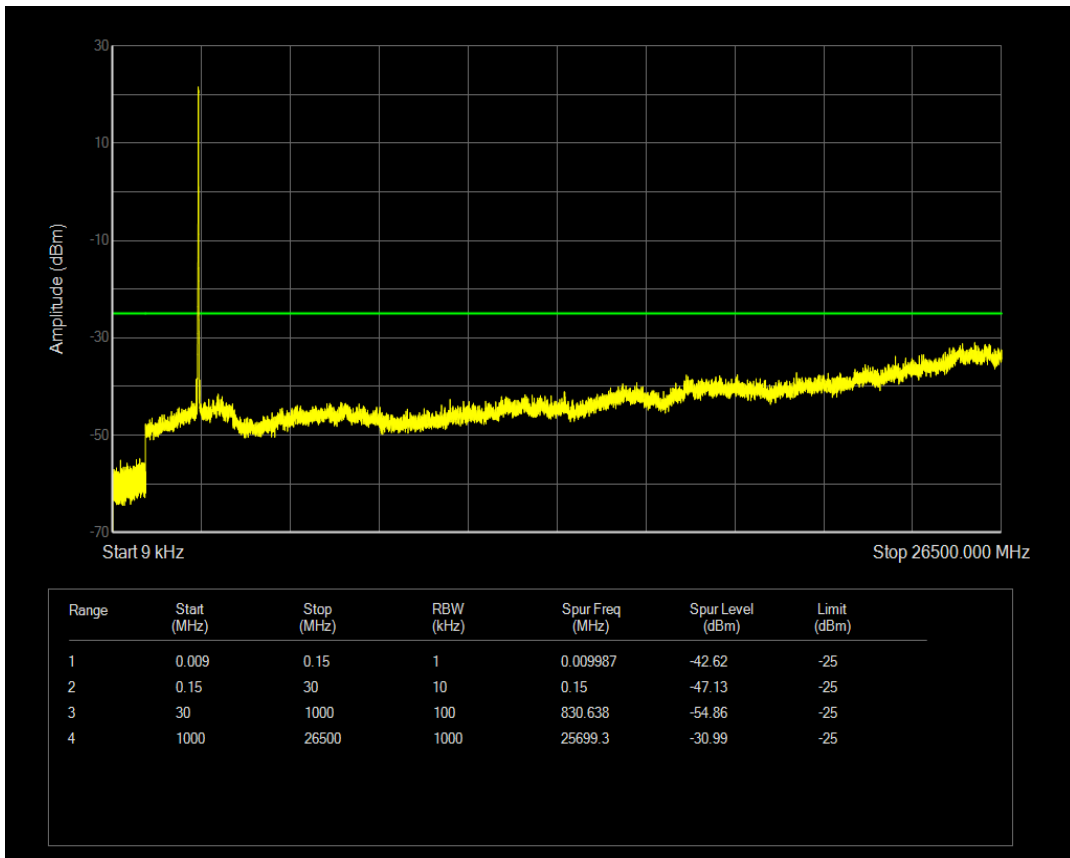

Band38 16QAM BW=5MHz Channel=38000 RB Size=25 Position=#0

Band38 QPSK BW=5MHz Channel=38225 RB Size=25 Position=#0

Band38 16QAM BW=5MHz Channel=38225 RB Size=1 Position=#0

Band38 16QAM BW=5MHz Channel=38225 RB Size=25 Position=#0

Band38 QPSK BW=10MHz Channel=37800 RB Size=50 Position=#0

Band38 16QAM BW=10MHz Channel=37800 RB Size=1 Position=#0

Band38 16QAM BW=10MHz Channel=37800 RB Size=50 Position=#0

Band38 QPSK BW=10MHz Channel=38000 RB Size=50 Position=#0