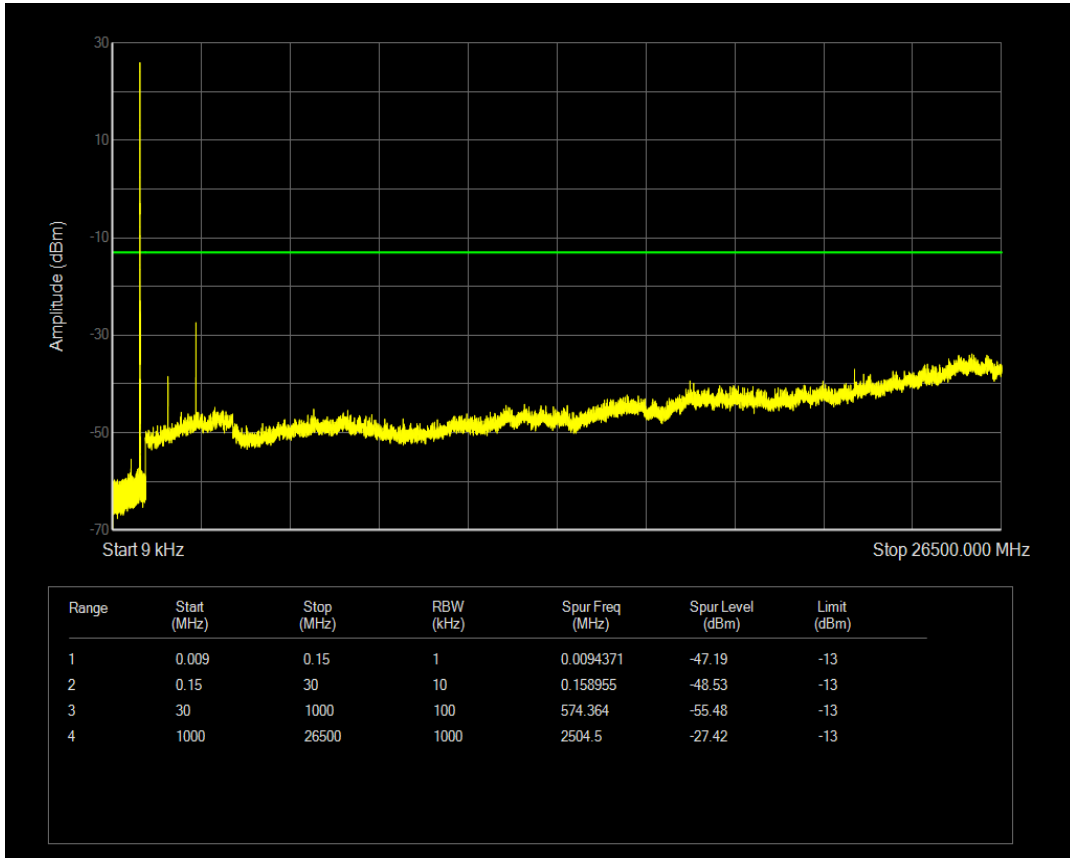

Band26(824-849) QPSK BW=5MHz Channel=26915 RB Size=1 Position=#0

Band26(824-849) QPSK BW=5MHz Channel=26915 RB Size=25 Position=#0