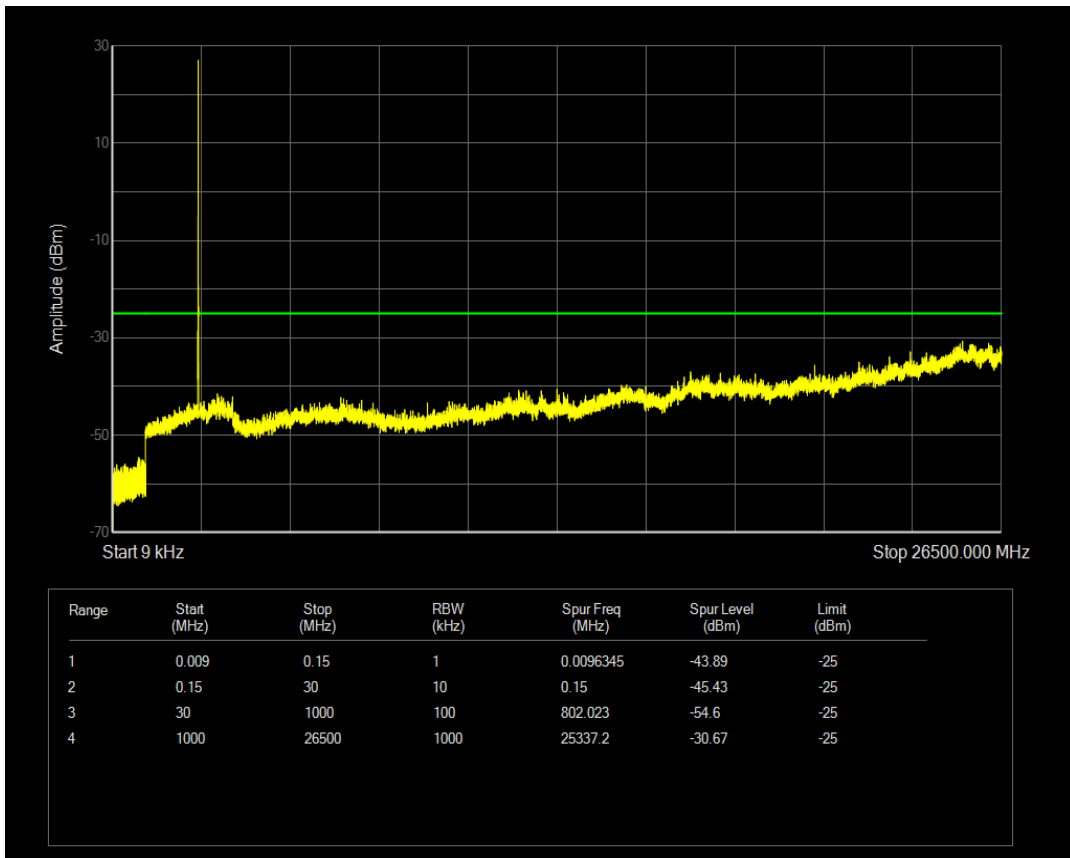

Band38 QAM16 BW=5MHz Channel=37775 RB Size=1 Position=#0

Band38 QPSK BW=5MHz Channel=38000 RB Size=1 Position=#0