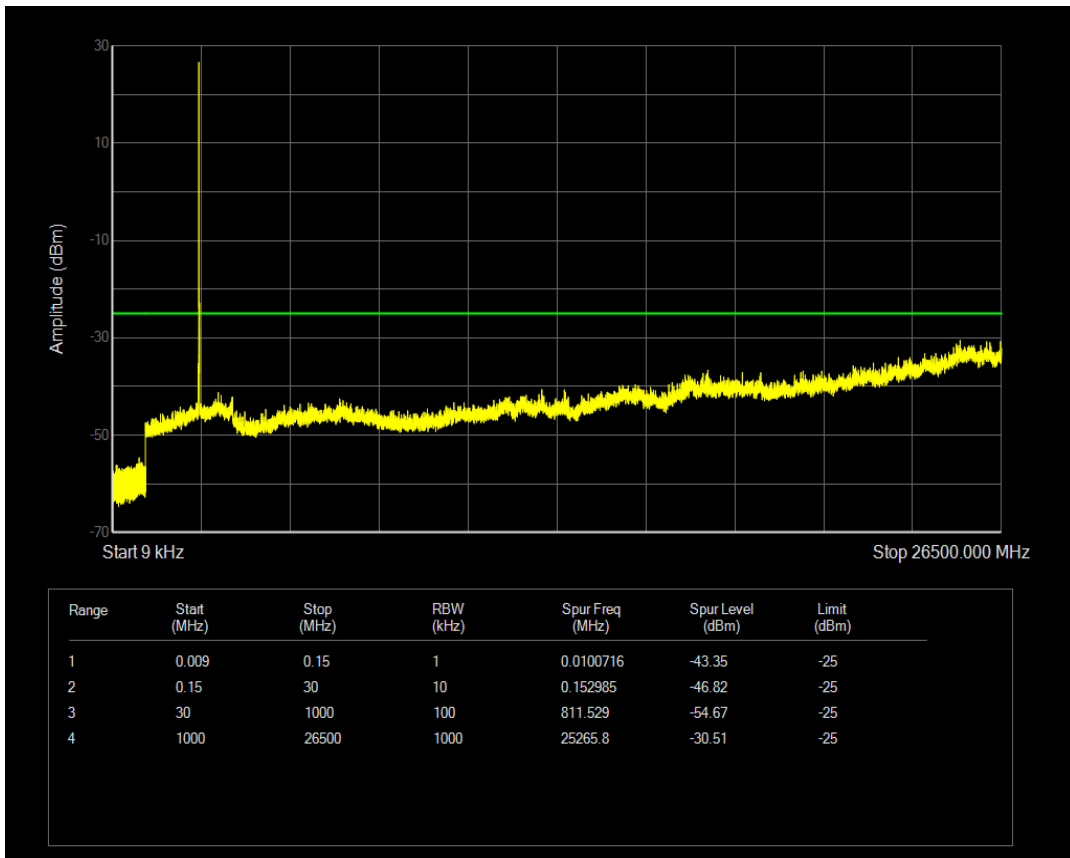

Band38 QPSK BW=10MHz Channel=37800 RB Size=50 Position=#0

Band38 16QAM BW=10MHz Channel=37800 RB Size=1 Position=#0

Band38 16QAM BW=10MHz Channel=37800 RB Size=50 Position=#0

Band38 QPSK BW=10MHz Channel=38000 RB Size=50 Position=#0

Band38 16QAM BW=10MHz Channel=38000 RB Size=1 Position=#0

Band38 16QAM BW=10MHz Channel=38000 RB Size=50 Position=#0

Band38 QPSK BW=10MHz Channel=38200 RB Size=50 Position=#0

Band38 16QAM BW=10MHz Channel=38200 RB Size=1 Position=#0