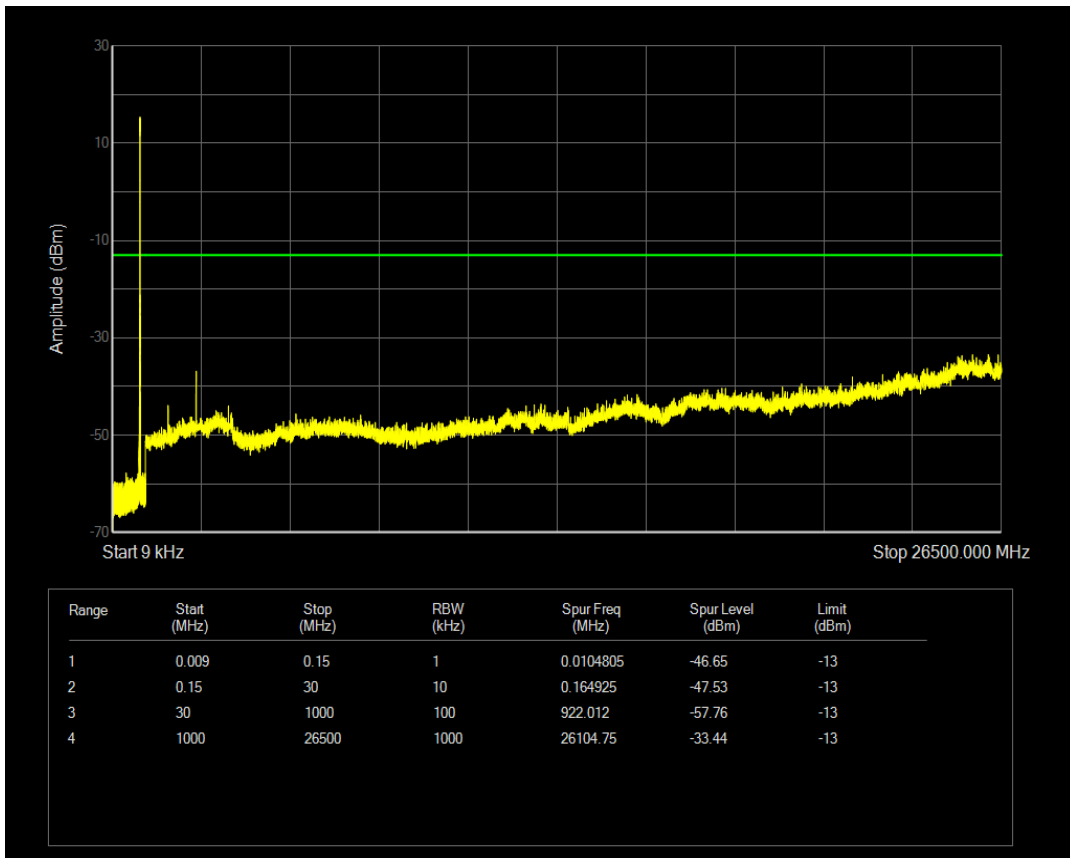

Band26(824-849) QPSK BW=5MHz Channel=26915 RB Size=25 Position=#0

Band26(824-849) QAM16 BW=5MHz Channel=26915 RB Size=1 Position=#0