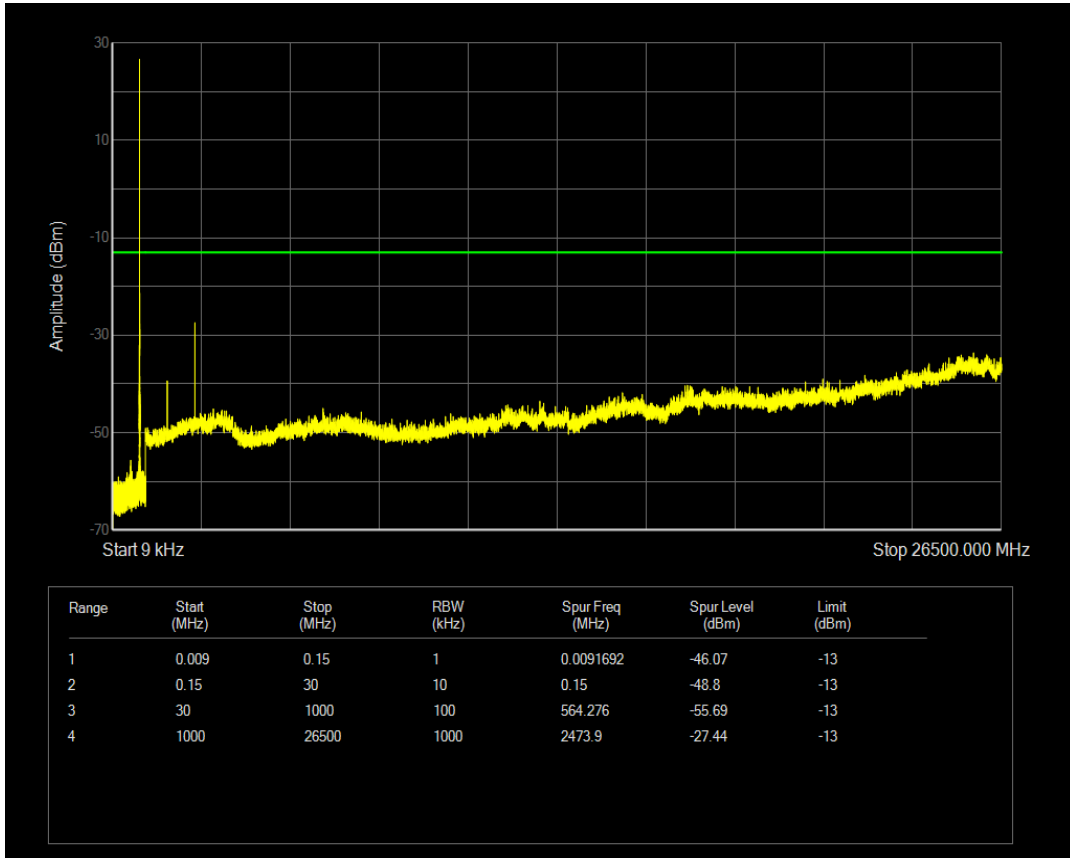

Band26(824-849) QAM16 BW=1.4MHz Channel=27033 RB Size=6 Position=#0

Band26(824-849) QPSK BW=3MHz Channel=26805 RB Size=1 Position=#0

Band26(824-849) QPSK BW=3MHz Channel=26805 RB Size=15 Position=#0

Band26(824-849) QAM16 BW=3MHz Channel=26805 RB Size=1 Position=#0