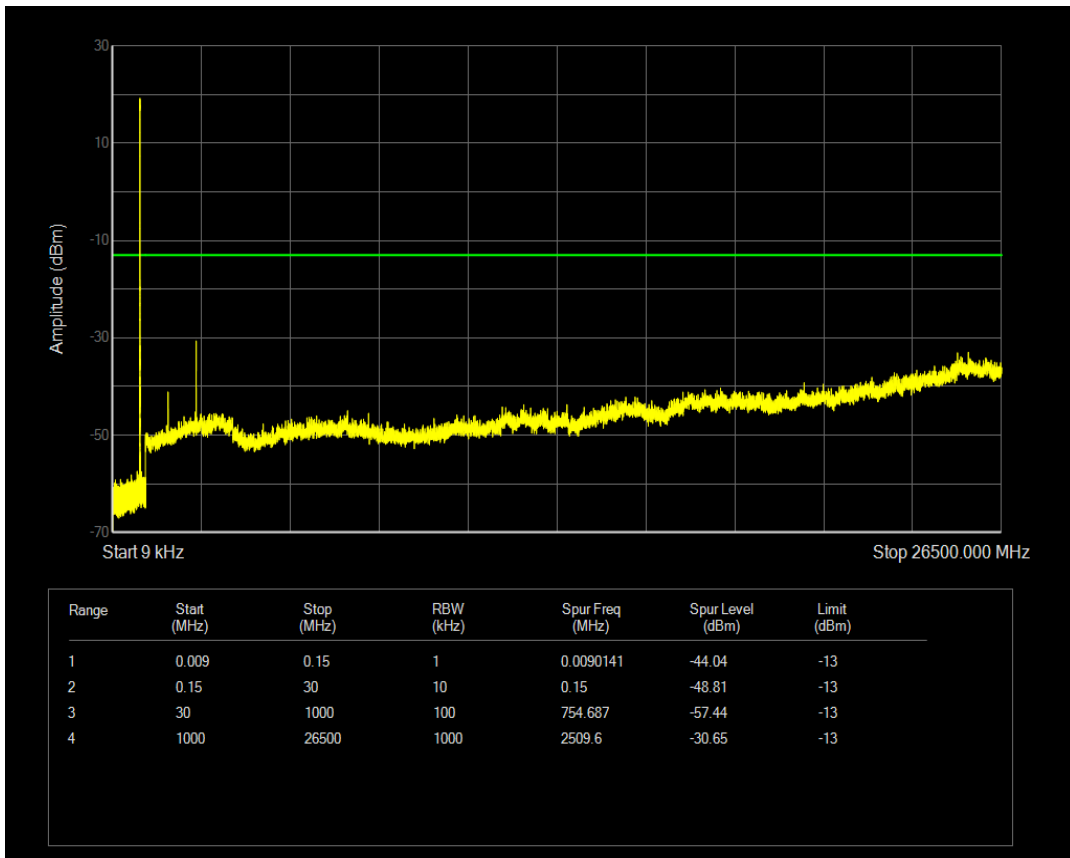

Band26(824-849) QAM16 BW=1.4MHz Channel=26915 RB Size=6 Position=#0

Band26(824-849) QPSK BW=1.4MHz Channel=27033 RB Size=1 Position=#0