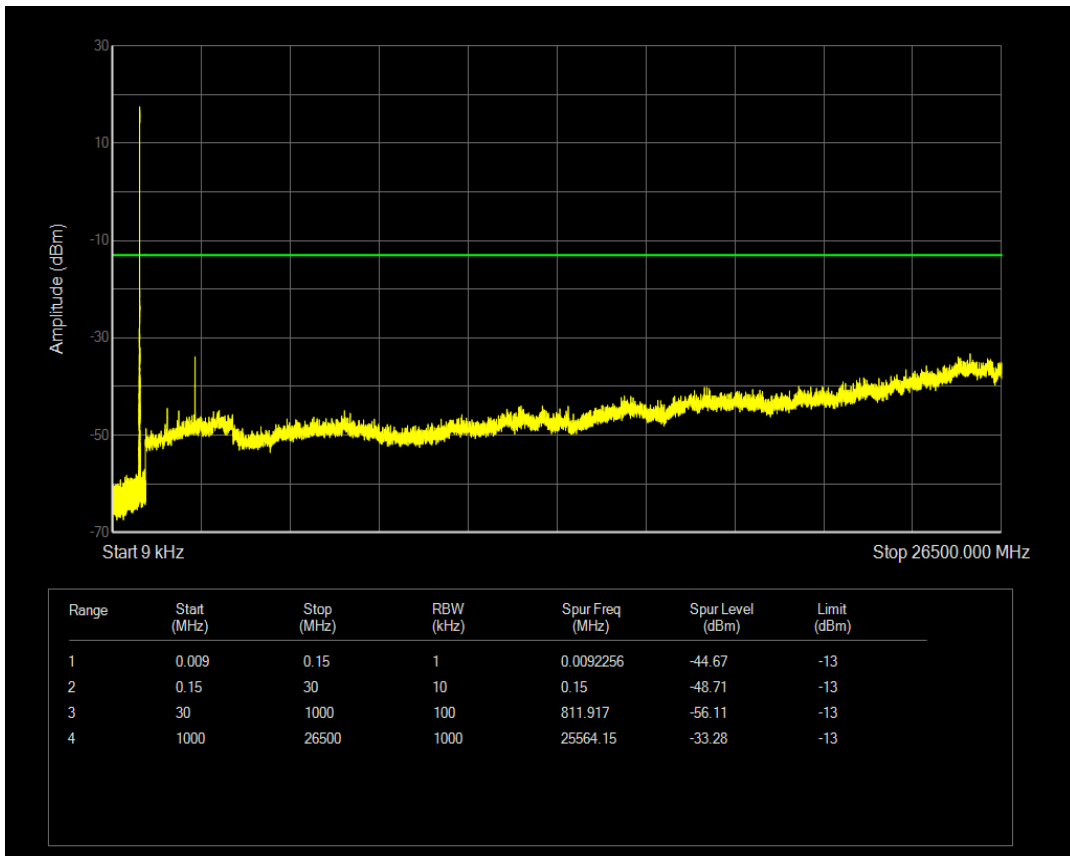

Band26(824-849) QPSK BW=3MHz Channel=26805 RB Size=15 Position=#0

Band26(824-849) QAM16 BW=3MHz Channel=26805 RB Size=1 Position=#0