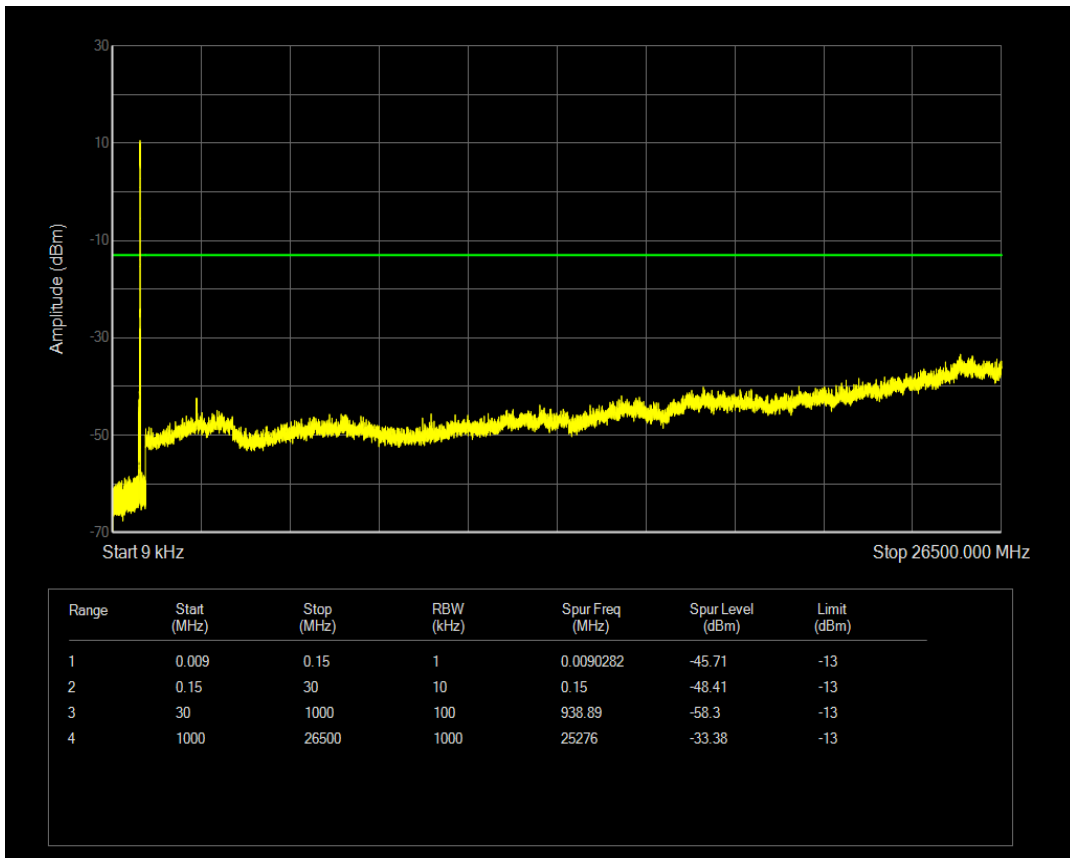

Band26(824-849) QAM16 BW=15MHz Channel=26965 RB Size=75 Position=#0

Band38 QPSK BW=5MHz Channel=37775 RB Size=1 Position=#0