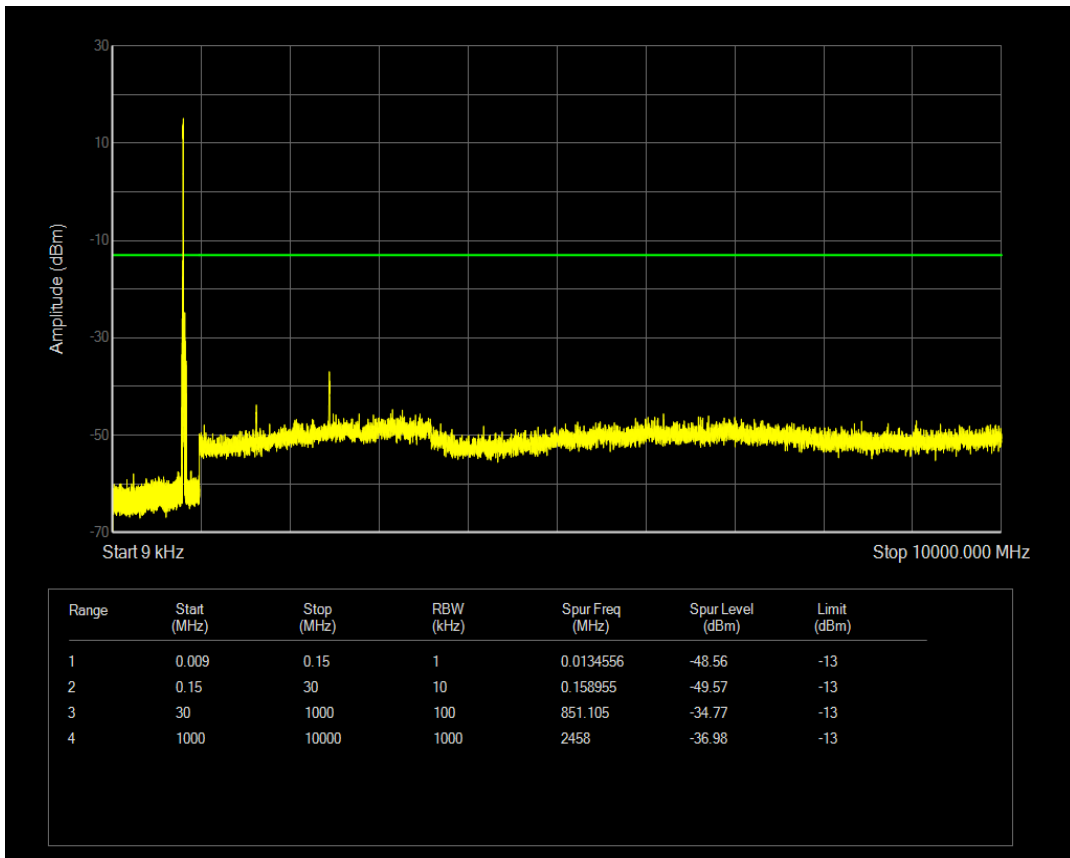

Band26(814-824) QAM16 BW=5MHz Channel=26740 RB Size=25 Position=#0

Band26(814-824) QPSK BW=5MHz Channel=26765 RB Size=1 Position=#0