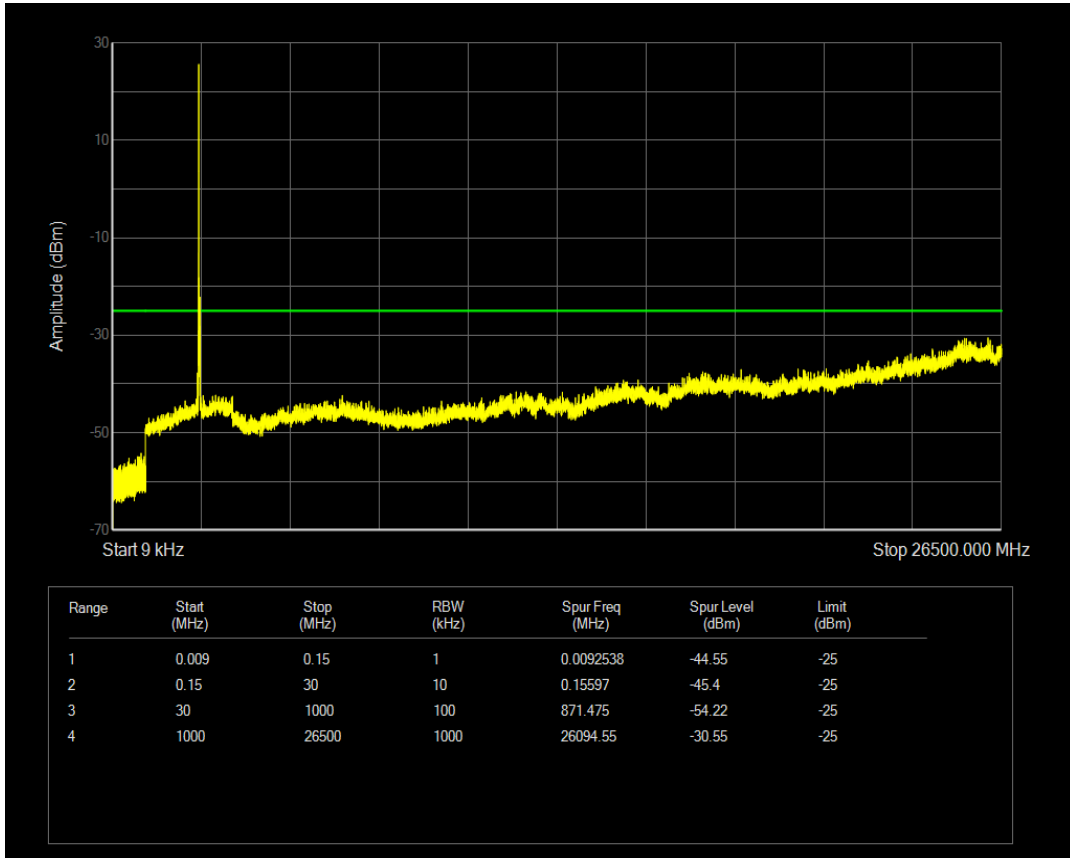

Band38 QAM16 BW=10MHz Channel=38200 RB Size=1 Position=#0

Band38 QPSK BW=20MHz Channel=37850 RB Size=1 Position=#0

Band38 QAM16 BW=20MHz Channel=37850 RB Size=1 Position=#0

Band38 QPSK BW=20MHz Channel=38000 RB Size=1 Position=#0

Band38 QAM16 BW=20MHz Channel=38000 RB Size=1 Position=#0

Band38 QPSK BW=20MHz Channel=38150 RB Size=1 Position=#0

Band38 QAM16 BW=20MHz Channel=38150 RB Size=1 Position=#0

Band38 QPSK BW=5MHz Channel=37775 RB Size=25 Position=#0