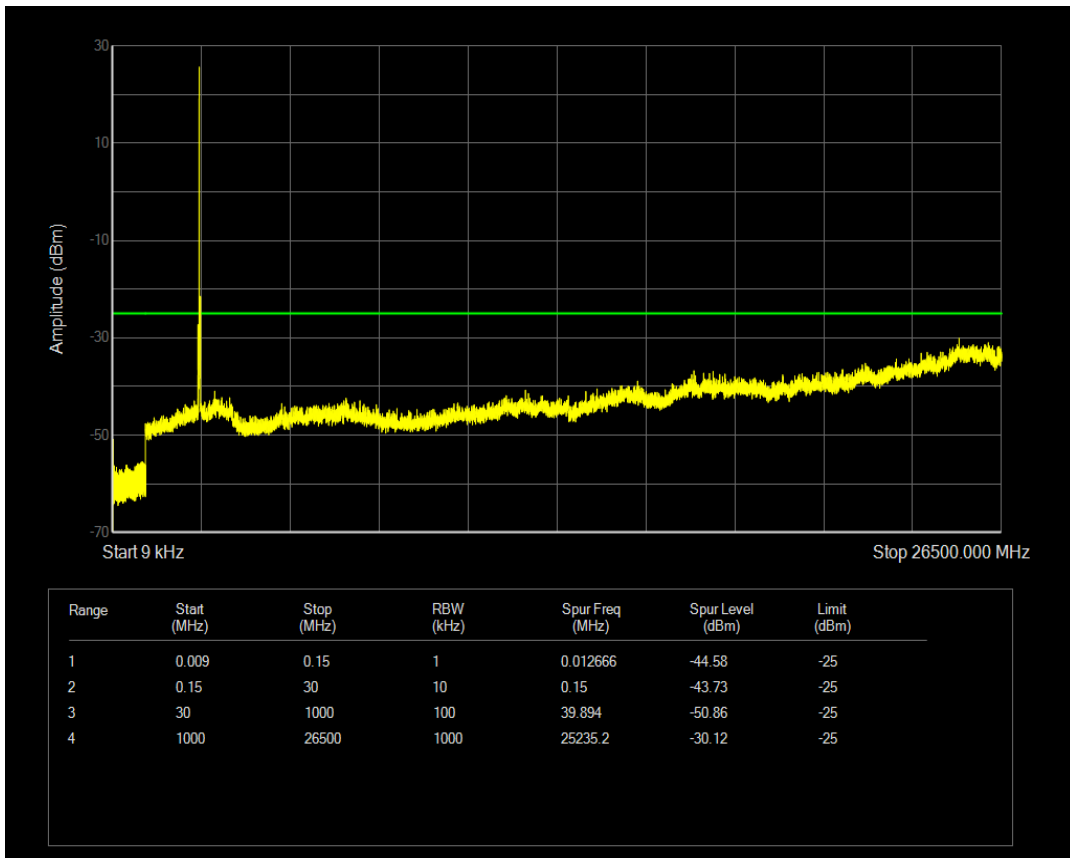

Band38 QAM16 BW=10MHz Channel=38200 RB Size=1 Position=#0

Band38 QPSK BW=20MHz Channel=37850 RB Size=1 Position=#0

Band38 QAM16 BW=20MHz Channel=37850 RB Size=1 Position=#0

Band38 QPSK BW=20MHz Channel=38000 RB Size=1 Position=#0

Band38 QAM16 BW=20MHz Channel=38000 RB Size=1 Position=#0

Band38 QPSK BW=20MHz Channel=38150 RB Size=1 Position=#0

Band38 QAM16 BW=20MHz Channel=38150 RB Size=1 Position=#0

Band38 QPSK BW=5MHz Channel=37775 RB Size=25 Position=#0