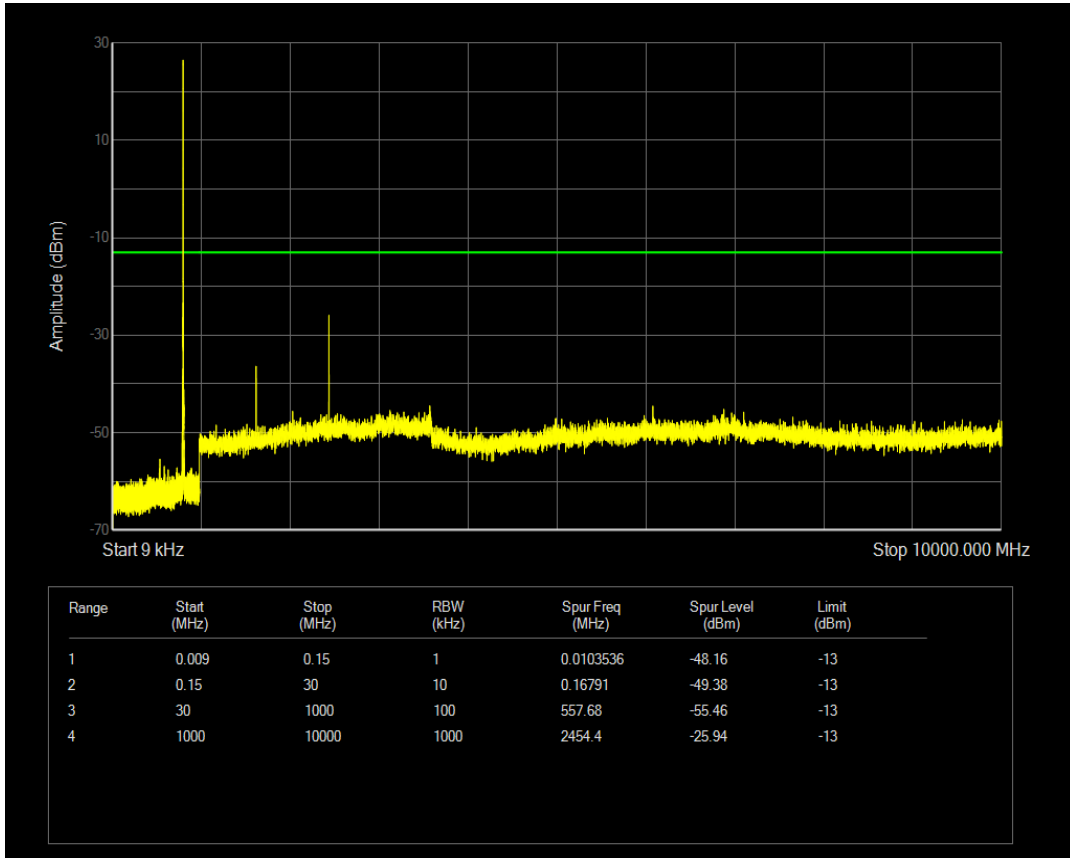

Band26(814-824) QAM16 BW=3MHz Channel=26705 RB Size=15 Position=#0

Band26(814-824) QPSK BW=3MHz Channel=26740 RB Size=1 Position=#0

Band26(814-824) QPSK BW=3MHz Channel=26740 RB Size=15 Position=#0

Band26(814-824) QAM16 BW=3MHz Channel=26740 RB Size=1 Position=#0