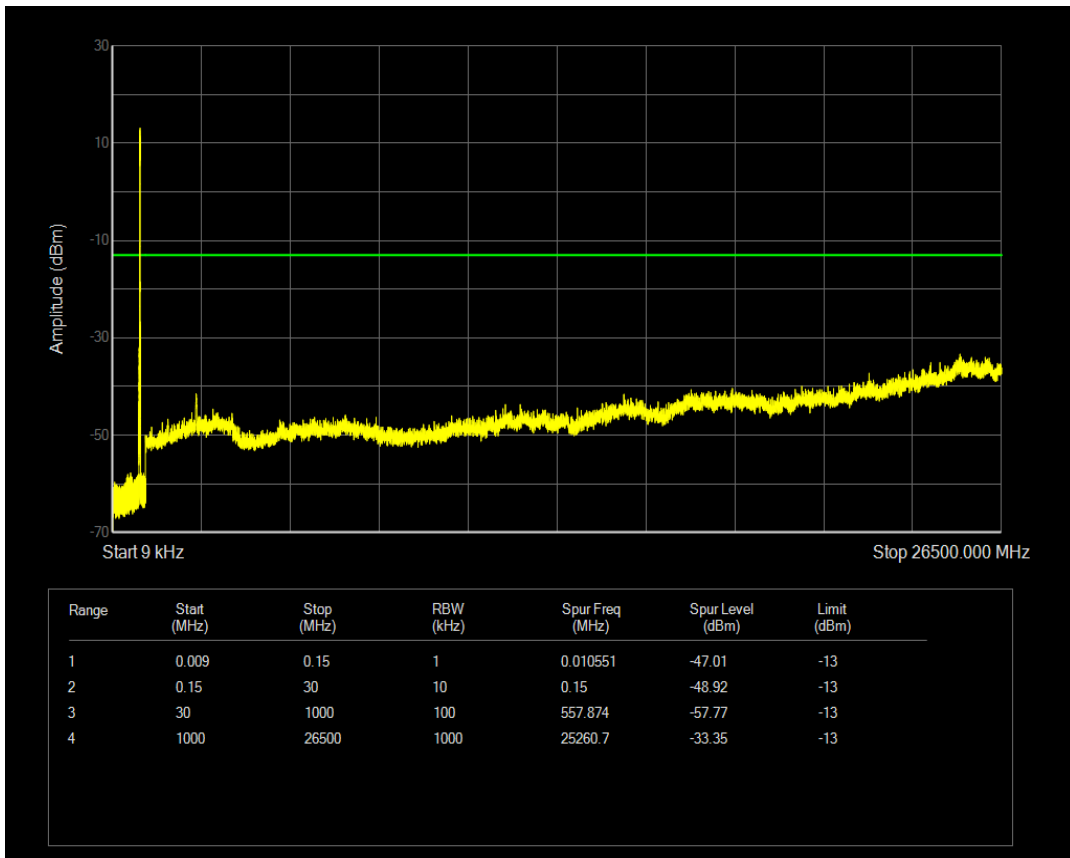

Band26(824-849) QPSK BW=15MHz Channel=26915 RB Size=75 Position=#0

Band26(824-849) QAM16 BW=15MHz Channel=26915 RB Size=1 Position=#0