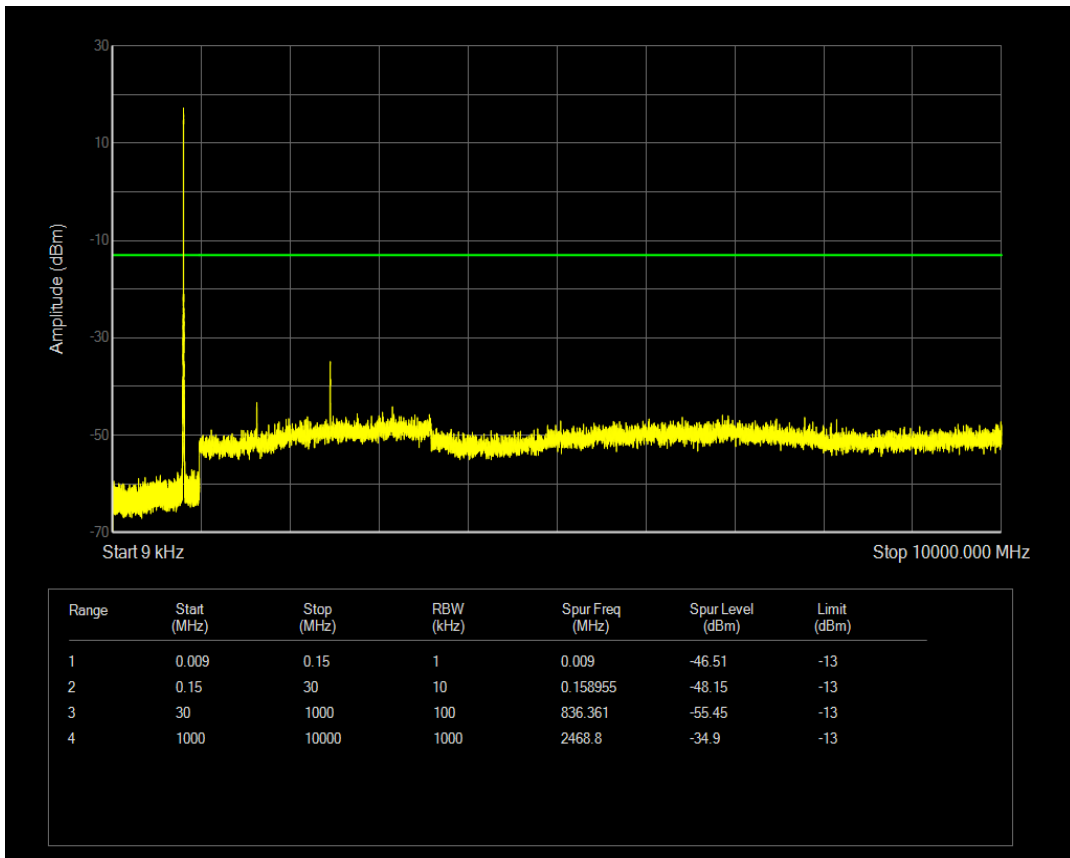

Band26(814-824) QPSK BW=3MHz Channel=26775 RB Size=15 Position=#0

Band26(814-824) QAM16 BW=3MHz Channel=26775 RB Size=1 Position=#0