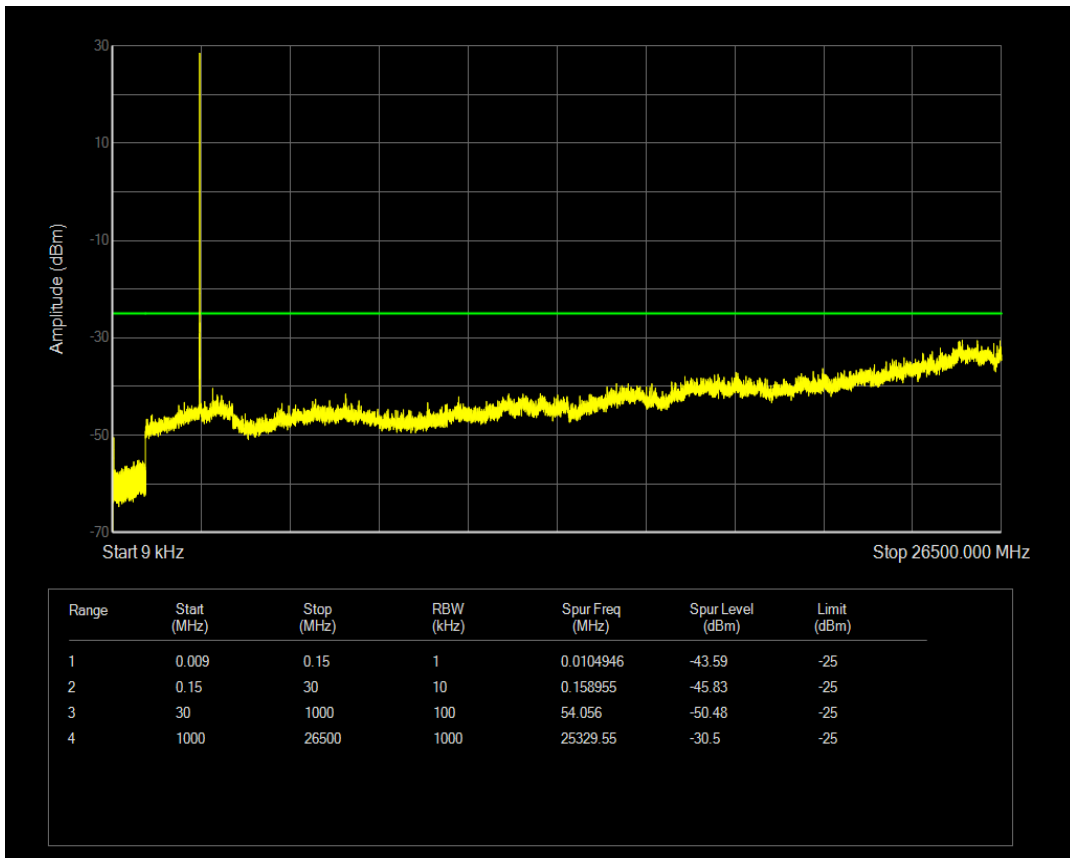

Band26(824-849) QAM16 BW=15MHz Channel=26965 RB Size=75 Position=#0

Band38 QPSK BW=5MHz Channel=37775 RB Size=1 Position=#0

Band38 QAM16 BW=5MHz Channel=37775 RB Size=1 Position=#0

Band38 QPSK BW=5MHz Channel=38000 RB Size=1 Position=#0

Band38 QAM16 BW=5MHz Channel=38000 RB Size=1 Position=#0

Band38 QPSK BW=5MHz Channel=38225 RB Size=1 Position=#0

Band38 QAM16 BW=5MHz Channel=38225 RB Size=1 Position=#0

Band38 QPSK BW=10MHz Channel=37800 RB Size=1 Position=#0