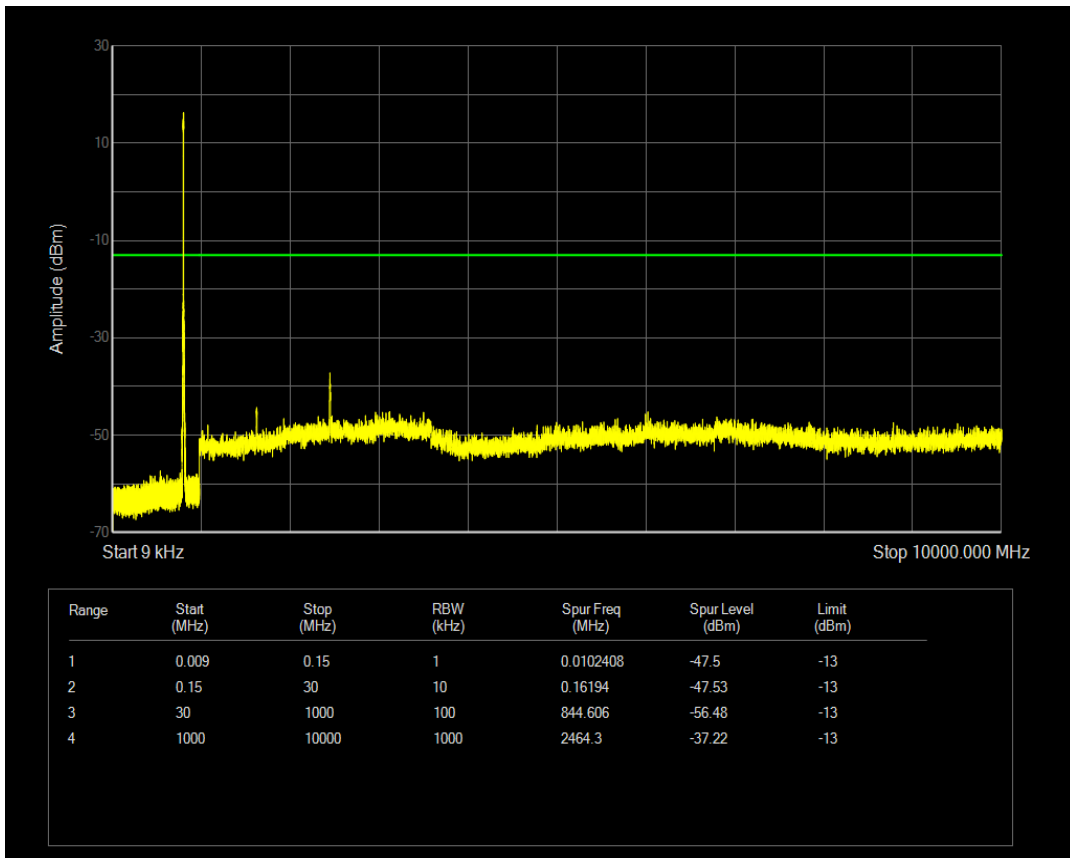

Band26(814-824) QPSK BW=5MHz Channel=26765 RB Size=25 Position=#0

Band26(814-824) QAM16 BW=5MHz Channel=26765 RB Size=1 Position=#0