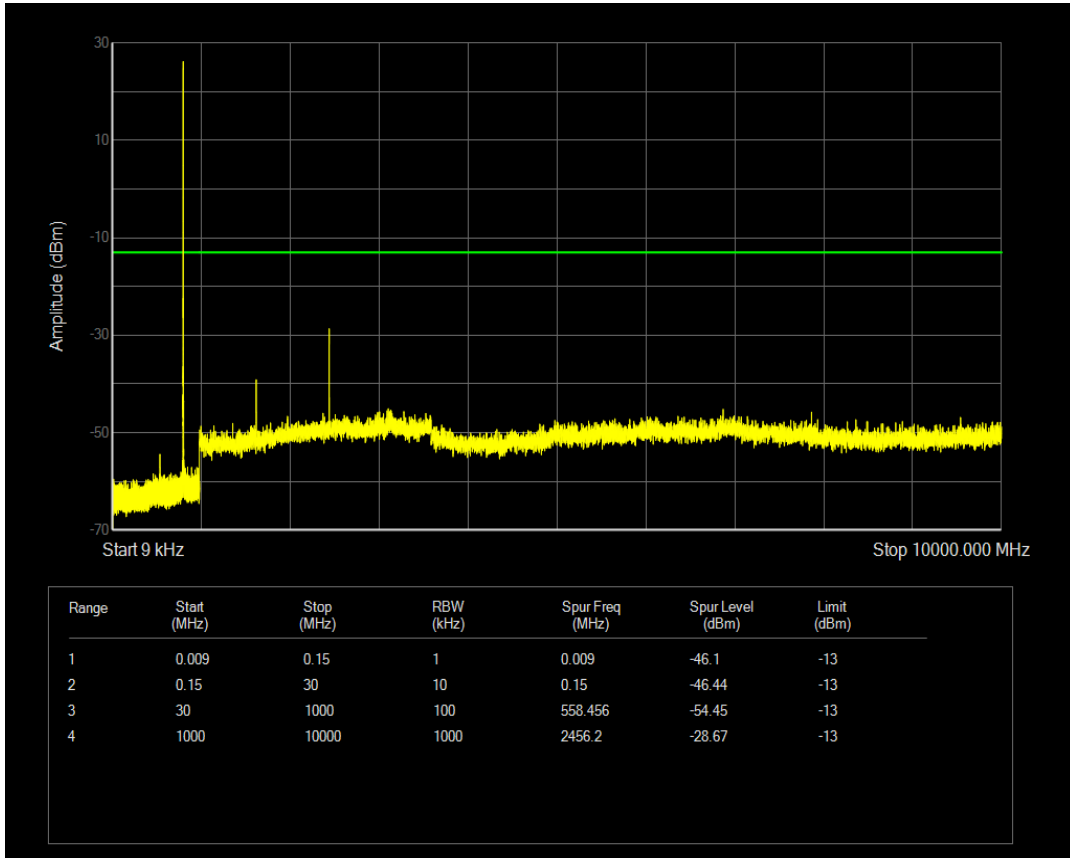

Band25 QAM16 BW=20MHz Channel=26590 RB Size=100 Position=#0

Band26(814-824) QPSK BW=1.4MHz Channel=26697 RB Size=1 Position=#0

Band26(814-824) QPSK BW=1.4MHz Channel=26697 RB Size=6 Position=#0

Band26(814-824) QAM16 BW=1.4MHz Channel=26697 RB Size=1 Position=#0

Band26(814-824) QAM16 BW=1.4MHz Channel=26697 RB Size=6 Position=#0

Band26(814-824) QPSK BW=1.4MHz Channel=26740 RB Size=1 Position=#0

Band26(814-824) QPSK BW=1.4MHz Channel=26740 RB Size=6 Position=#0

Band26(814-824) QAM16 BW=1.4MHz Channel=26740 RB Size=1 Position=#0