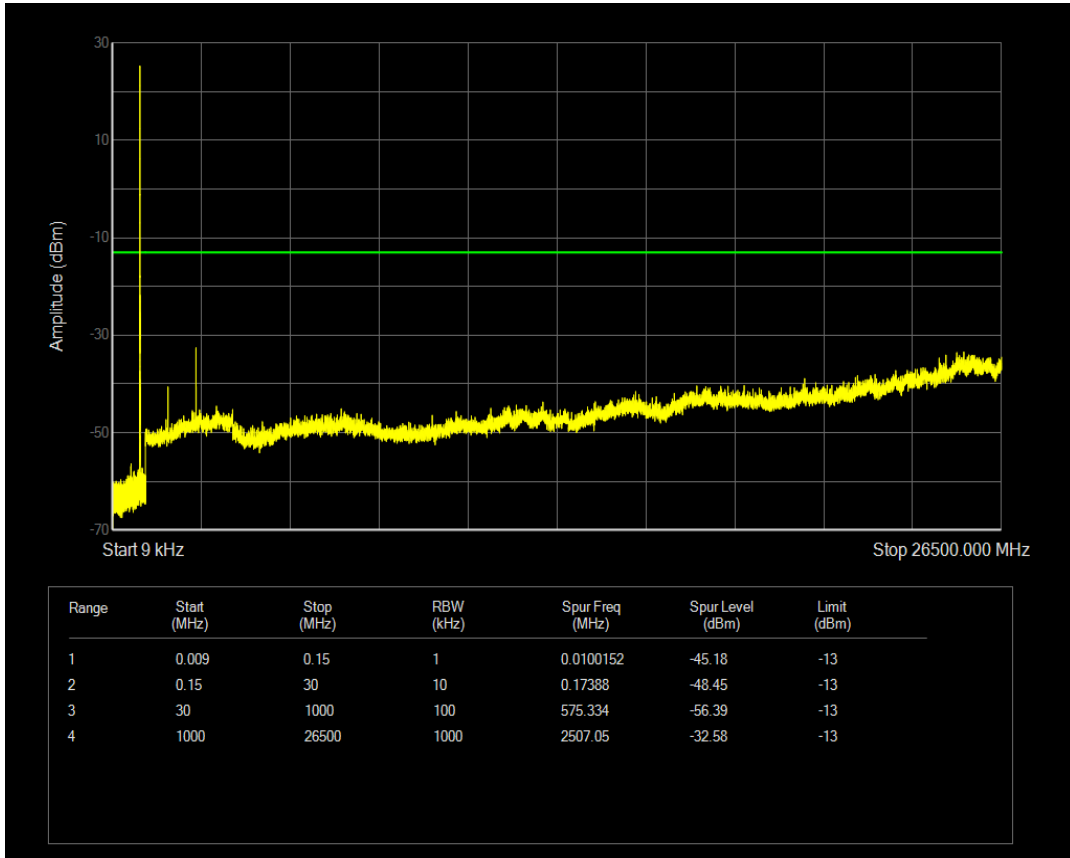

Band26(824-849) QAM16 BW=3MHz Channel=26805 RB Size=15 Position=#0

Band26(824-849) QPSK BW=3MHz Channel=26915 RB Size=1 Position=#0

Band26(824-849) QPSK BW=3MHz Channel=26915 RB Size=15 Position=#0

Band26(824-849) QAM16 BW=3MHz Channel=26915 RB Size=1 Position=#0