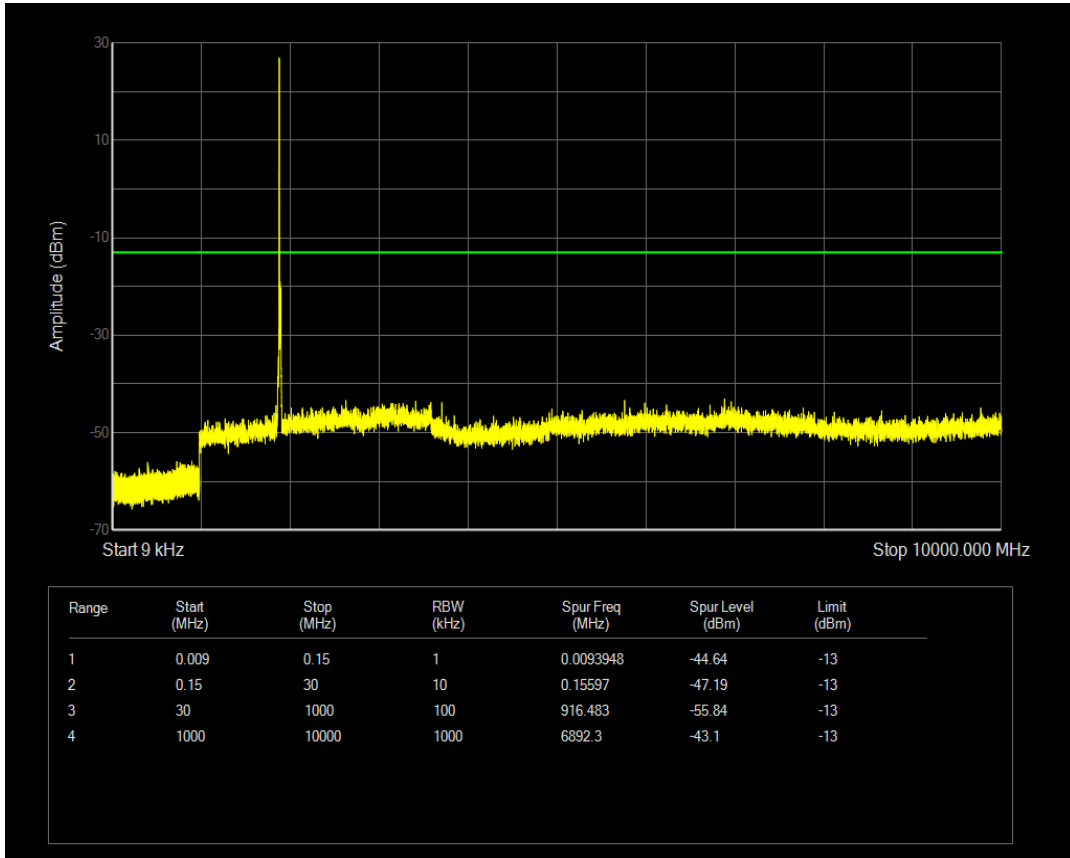

Band25 QAM16 BW=20MHz Channel=26365 RB Size=100 Position=#0

Band25 QPSK BW=20MHz Channel=26590 RB Size=1 Position=#0

Band25 QPSK BW=20MHz Channel=26590 RB Size=100 Position=#0

Band25 QAM16 BW=20MHz Channel=26590 RB Size=1 Position=#0

Band25 QAM16 BW=20MHz Channel=26590 RB Size=100 Position=#0

Band26(814-824) QPSK BW=1.4MHz Channel=26697 RB Size=1 Position=#0

Band26(814-824) QPSK BW=1.4MHz Channel=26697 RB Size=6 Position=#0

Band26(814-824) QAM16 BW=1.4MHz Channel=26697 RB Size=1 Position=#0