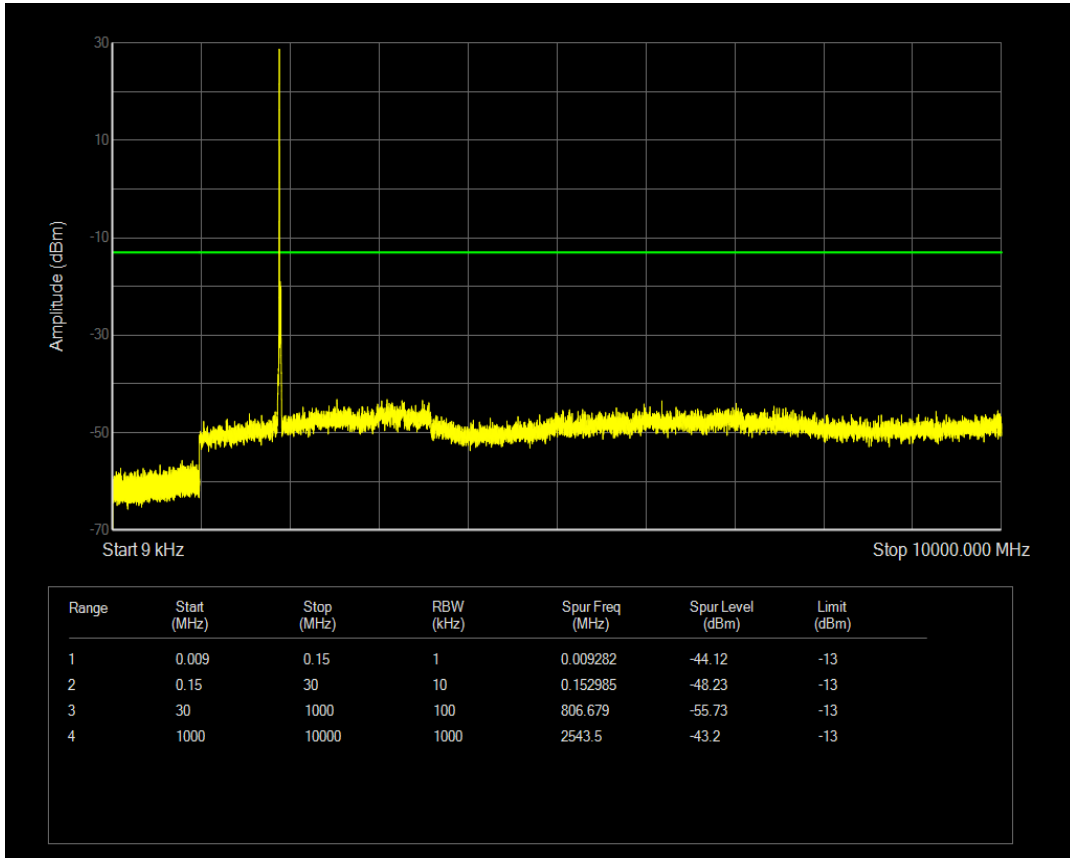

Band25 QAM16 BW=20MHz Channel=26365 RB Size=100 Position=#0

Band25 QPSK BW=20MHz Channel=26590 RB Size=1 Position=#0

Band25 QPSK BW=20MHz Channel=26590 RB Size=100 Position=#0

Band25 QAM16 BW=20MHz Channel=26590 RB Size=1 Position=#0

Band25 QAM16 BW=20MHz Channel=26590 RB Size=100 Position=#0

Band26(814-824) QPSK BW=1.4MHz Channel=26697 RB Size=1 Position=#0

Band26(814-824) QPSK BW=1.4MHz Channel=26697 RB Size=6 Position=#0

Band26(814-824) QAM16 BW=1.4MHz Channel=26697 RB Size=1 Position=#0