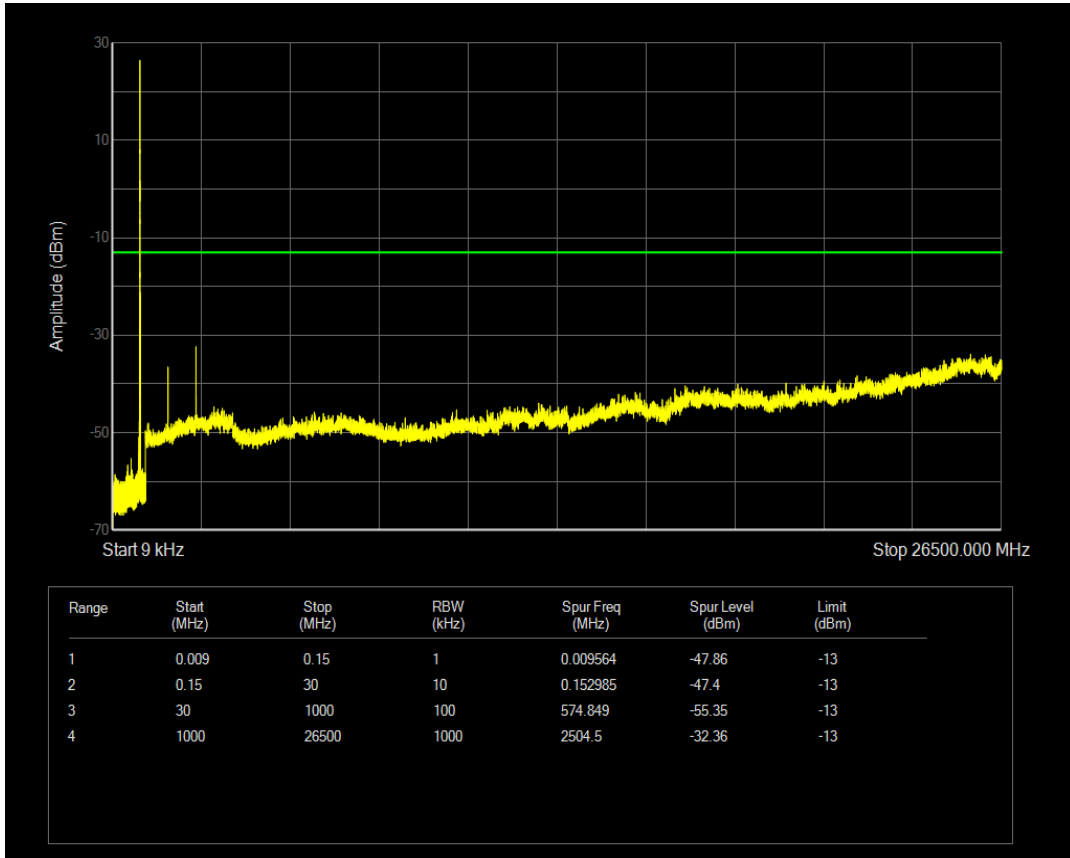

Band26(824-849) QAM16 BW=15MHz Channel=26915 RB Size=75 Position=#0

Band26(824-849) QPSK BW=15MHz Channel=26965 RB Size=1 Position=#0

Band26(824-849) QPSK BW=15MHz Channel=26965 RB Size=75 Position=#0

Band26(824-849) QAM16 BW=15MHz Channel=26965 RB Size=1 Position=#0