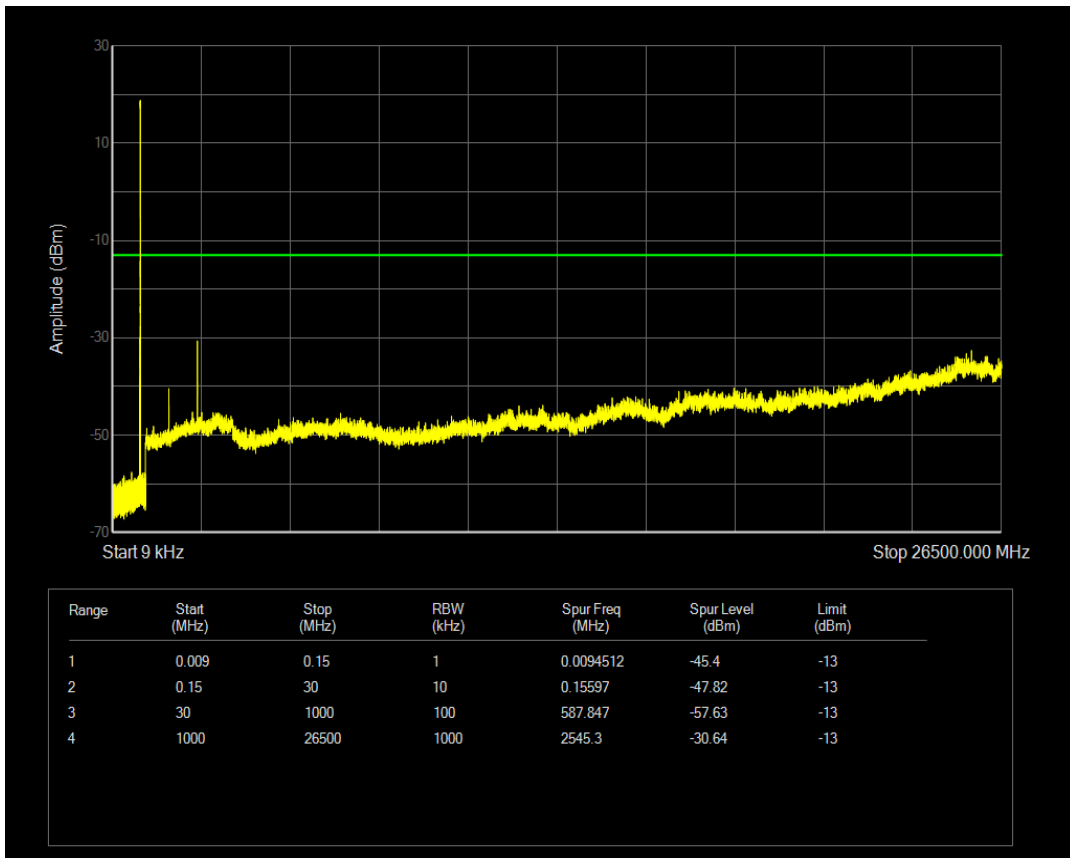

Band26(824-849) QAM16 BW=1.4MHz Channel=27033 RB Size=6 Position=#0

Band26(824-849) QPSK BW=3MHz Channel=26805 RB Size=1 Position=#0