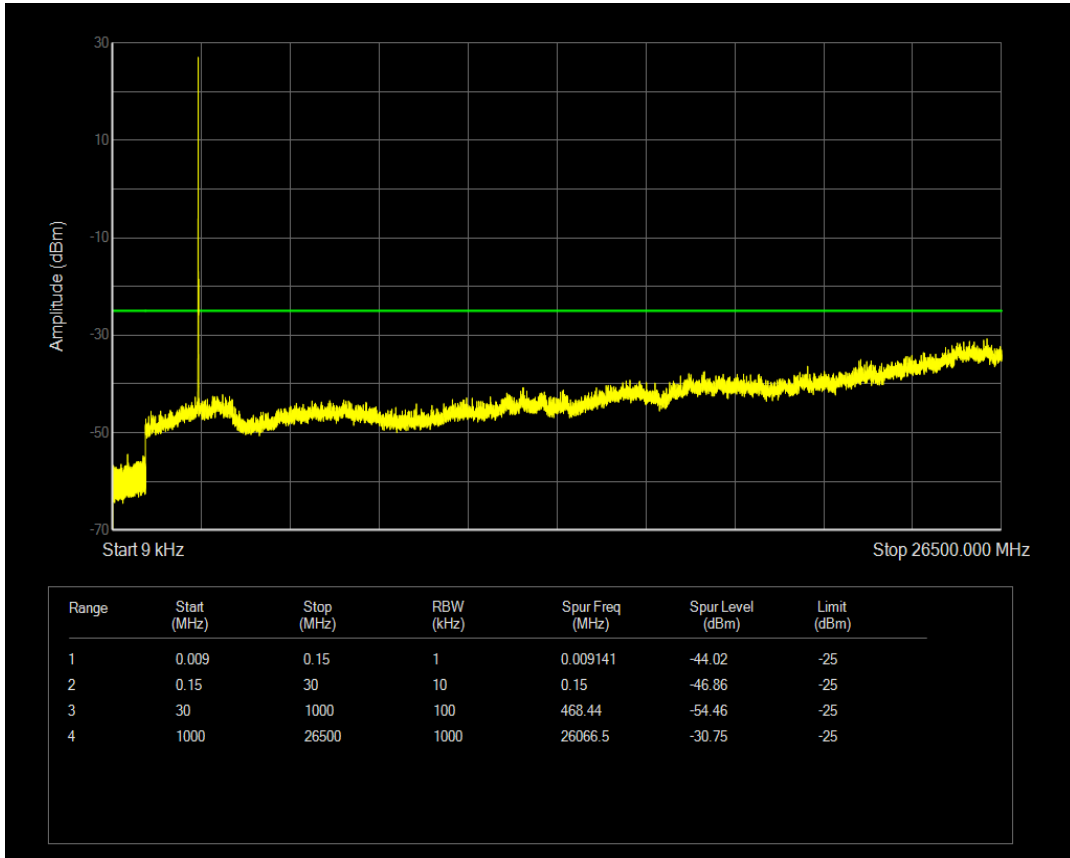

Band38 QPSK BW=5MHz Channel=37775 RB Size=1 Position=#0

Band38 QAM16 BW=5MHz Channel=37775 RB Size=1 Position=#0