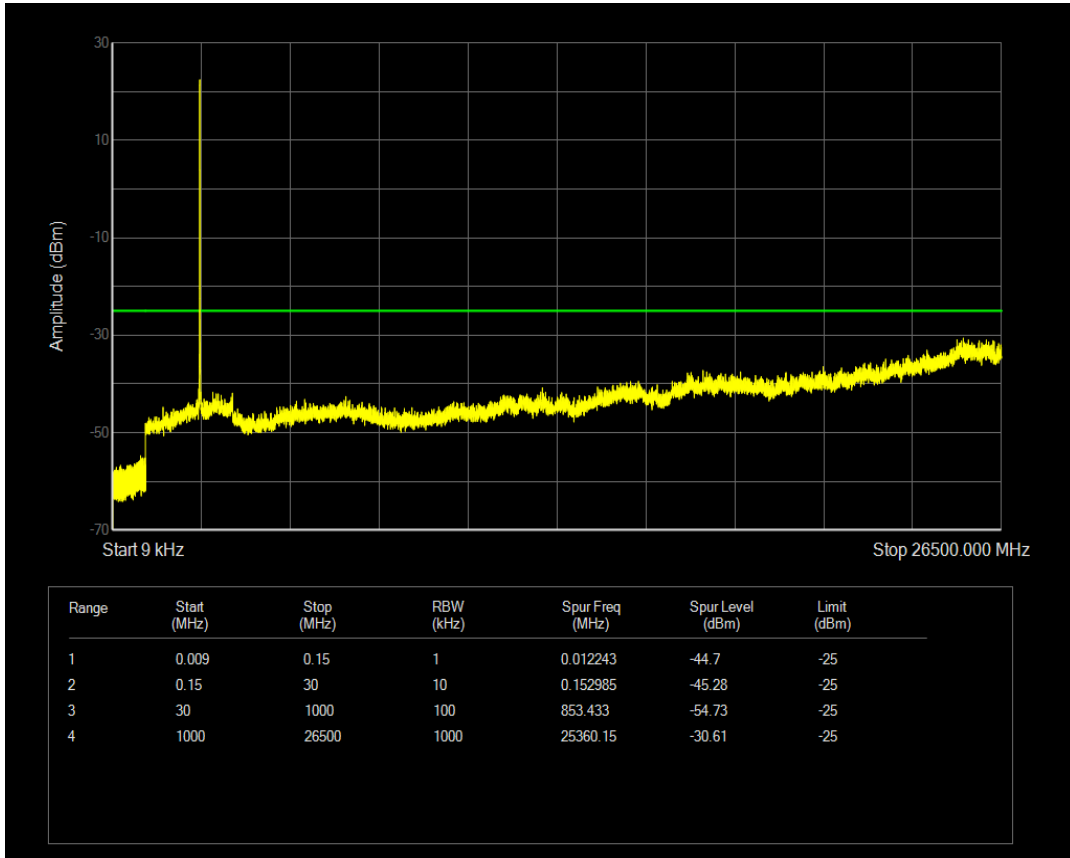

Band38 QPSK BW=5MHz Channel=38225 RB Size=25 Position=#0

Band38 16QAM BW=5MHz Channel=38225 RB Size=1 Position=#0