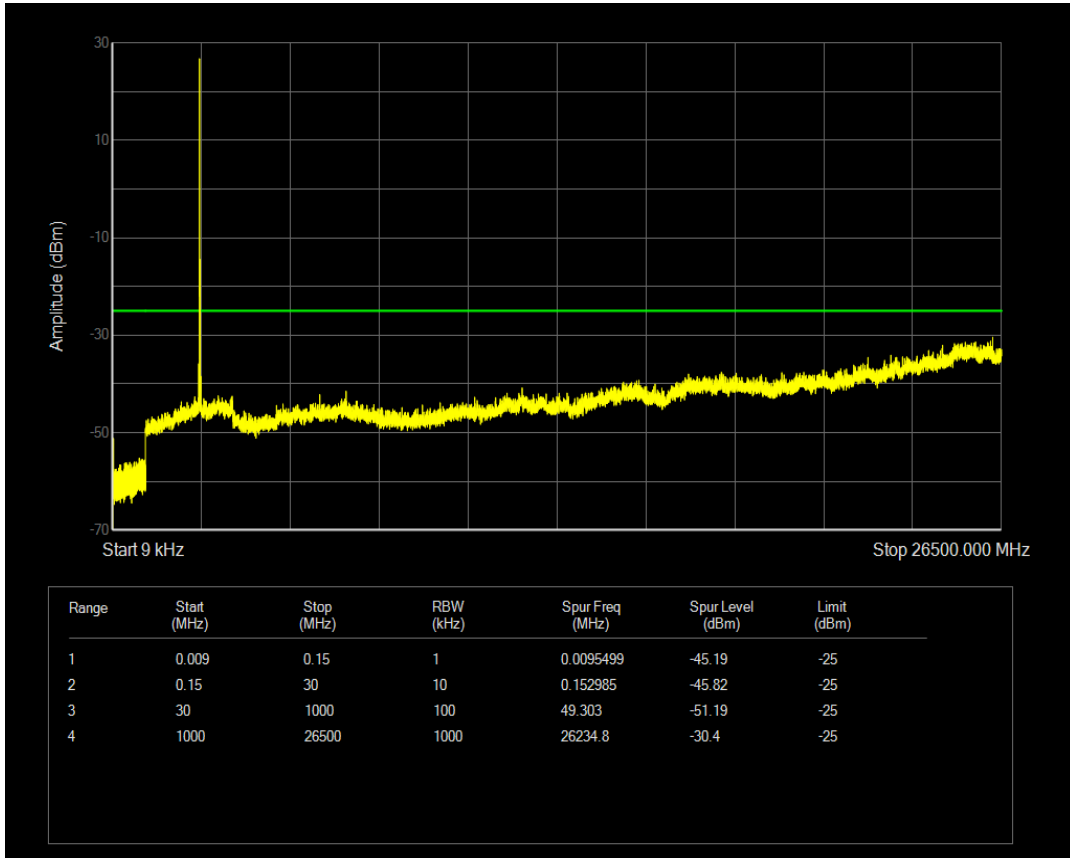

Band38 QPSK BW=10MHz Channel=37800 RB Size=50 Position=#0

Band38 16QAM BW=10MHz Channel=37800 RB Size=1 Position=#0

Band38 16QAM BW=10MHz Channel=37800 RB Size=50 Position=#0

Band38 QPSK BW=10MHz Channel=38000 RB Size=50 Position=#0

Band38 16QAM BW=10MHz Channel=38000 RB Size=1 Position=#0

Band38 16QAM BW=10MHz Channel=38000 RB Size=50 Position=#0

Band38 QPSK BW=10MHz Channel=38200 RB Size=50 Position=#0

Band38 16QAM BW=10MHz Channel=38200 RB Size=1 Position=#0

Band38 16QAM BW=10MHz Channel=38200 RB Size=50 Position=#0

Band38 QPSK BW=15MHz Channel=37825 RB Size=1 Position=#0

Band38 QPSK BW=15MHz Channel=37825 RB Size=75 Position=#0

Band38 16QAM BW=15MHz Channel=37825 RB Size=1 Position=#0