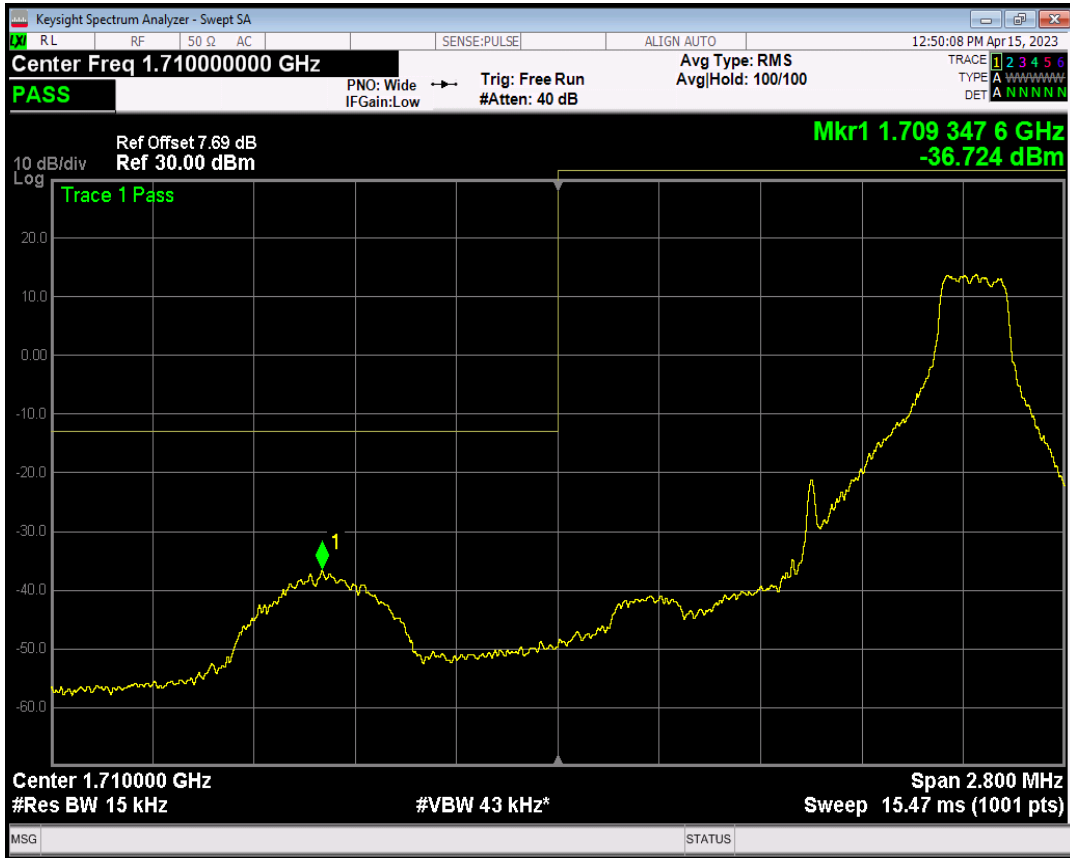

Band5 QAM16 BW=10MHz Channel=20600 RB Size=1 Position=#0

Band5 QAM16 BW=10MHz Channel=20600 RB Size=1 Position=#Max

Band5 QAM16 BW=10MHz Channel=20600 RB Size=50 Position=#0

Band66 QPSK BW=1.4MHz Channel=131979 RB Size=1 Position=#0

Band66 QPSK BW=1.4MHz Channel=131979 RB Size=1 Position=#Max

Band66 QPSK BW=1.4MHz Channel=131979 RB Size=6 Position=#0

Band66 QAM16 BW=1.4MHz Channel=131979 RB Size=1 Position=#0

Band66 QAM16 BW=1.4MHz Channel=131979 RB Size=1 Position=#Max