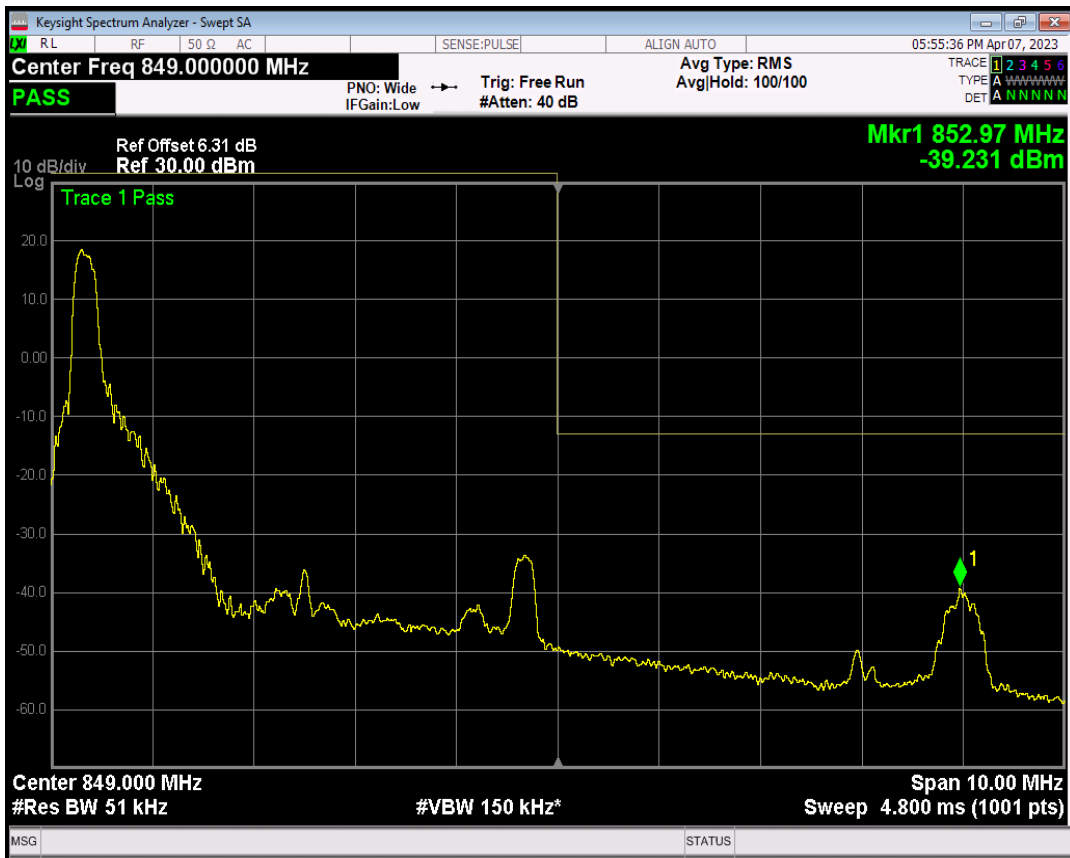

Band5 QAM16 BW=5MHz Channel=20625 RB Size=1 Position=#0

Band5 QAM16 BW=5MHz Channel=20625 RB Size=1 Position=#Max

Band5 QAM16 BW=5MHz Channel=20625 RB Size=25 Position=#0

Band5 QPSK BW=10MHz Channel=20450 RB Size=1 Position=#0

Band5 QPSK BW=10MHz Channel=20450 RB Size=1 Position=#Max

Band5 QPSK BW=10MHz Channel=20450 RB Size=50 Position=#0

Band5 QAM16 BW=10MHz Channel=20450 RB Size=1 Position=#0

Band5 QAM16 BW=10MHz Channel=20450 RB Size=1 Position=#Max