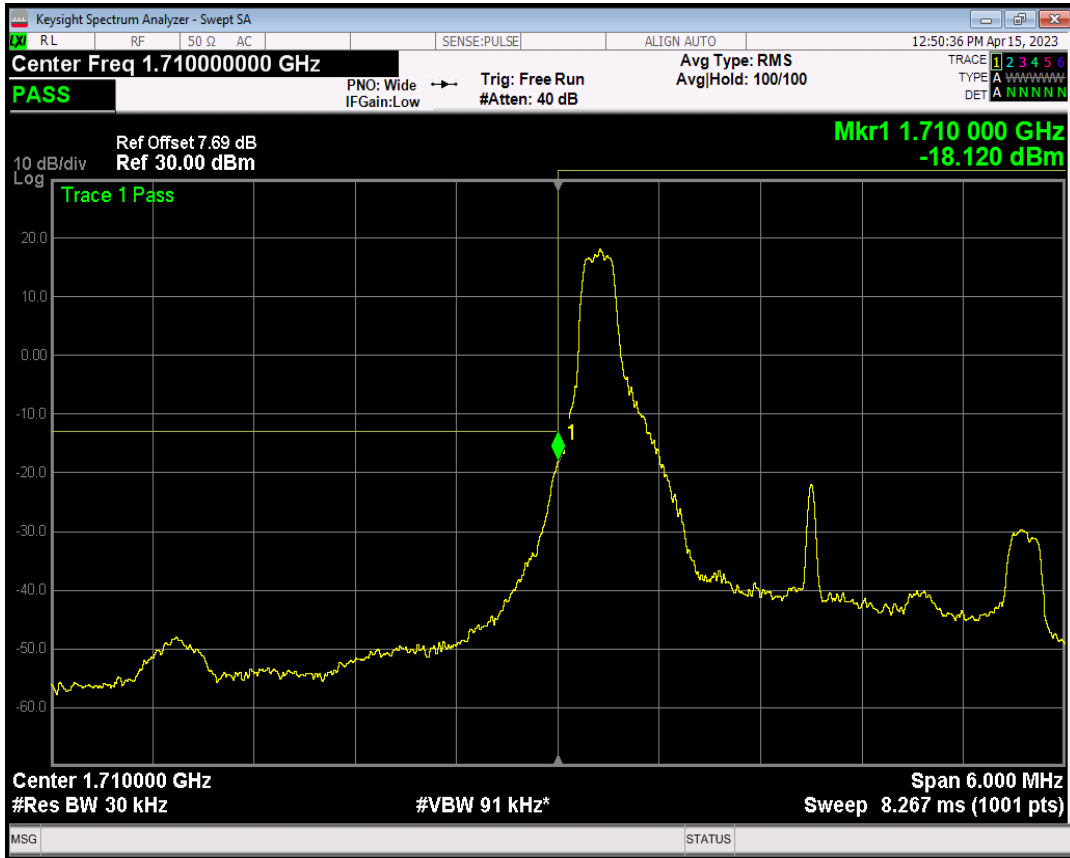

Band66 QAM16 BW=1.4MHz Channel=132665 RB Size=1 Position=#0

Band66 QAM16 BW=1.4MHz Channel=132665 RB Size=1 Position=#Max

Band66 QAM16 BW=1.4MHz Channel=132665 RB Size=6 Position=#0

Band66 QPSK BW=3MHz Channel=131987 RB Size=1 Position=#0