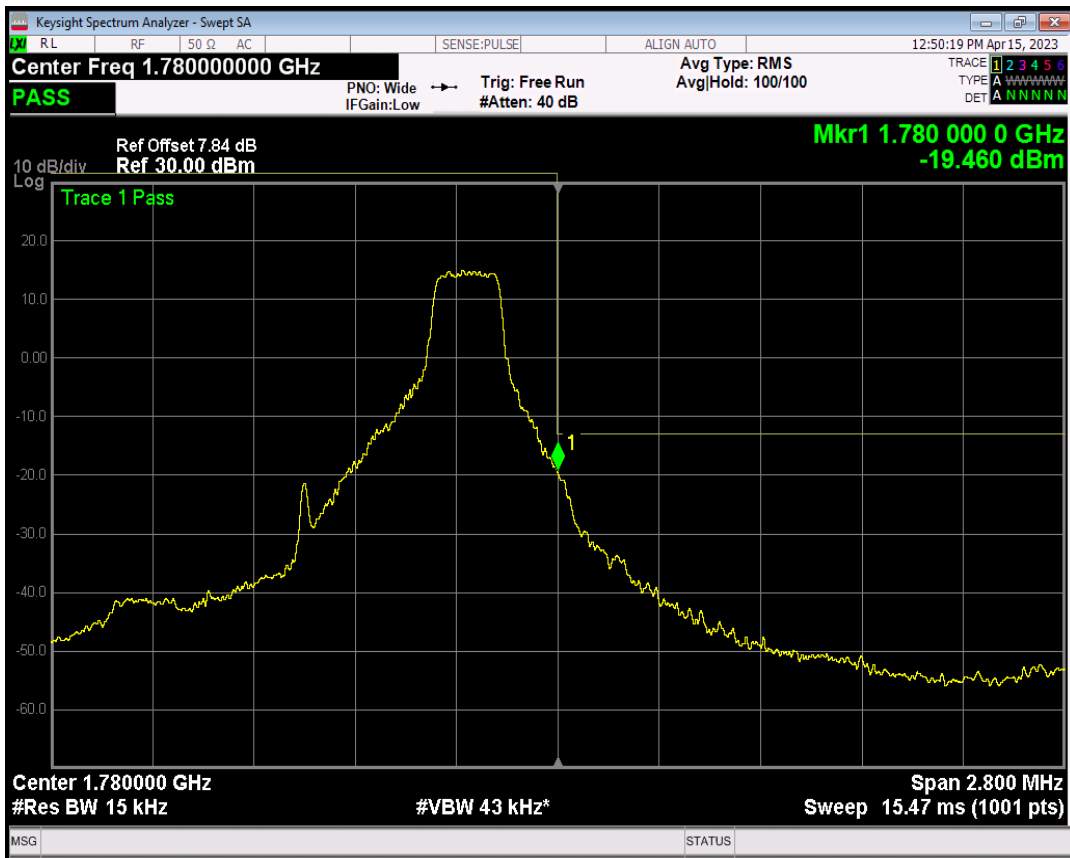

Band66 QPSK BW=1.4MHz Channel=132665 RB Size=1 Position=#Max

Band66 QPSK BW=1.4MHz Channel=132665 RB Size=6 Position=#0