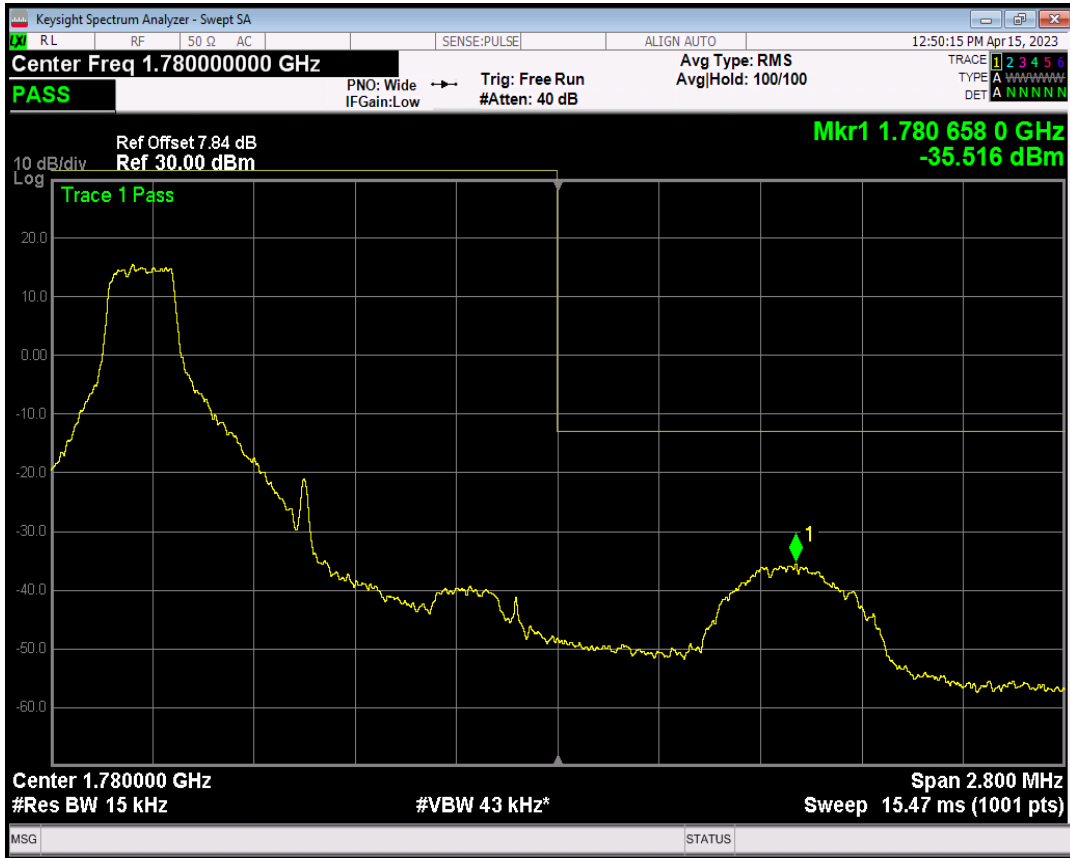

Band66 QPSK BW=1.4MHz Channel=132665 RB Size=1 Position=#0

Band66 QPSK BW=1.4MHz Channel=132665 RB Size=1 Position=#Max