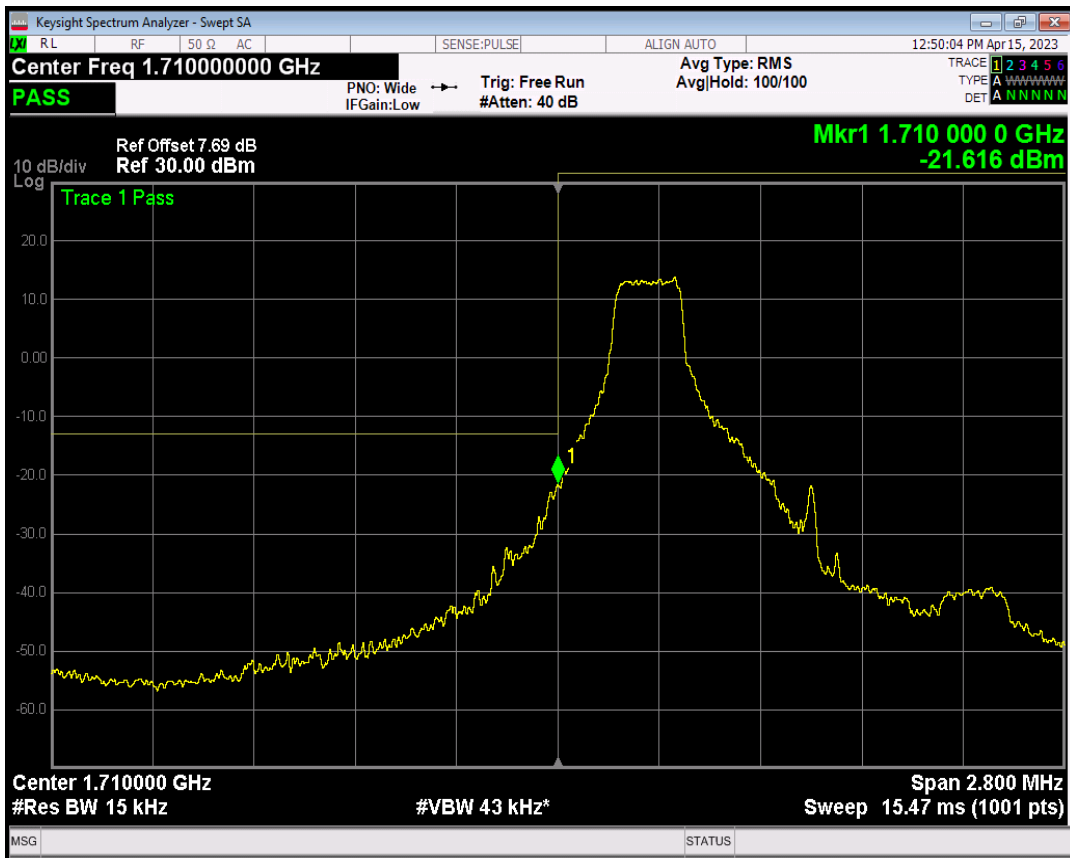

Band66 QAM16 BW=1.4MHz Channel=131979 RB Size=1 Position=#0

Band66 QAM16 BW=1.4MHz Channel=131979 RB Size=1 Position=#Max