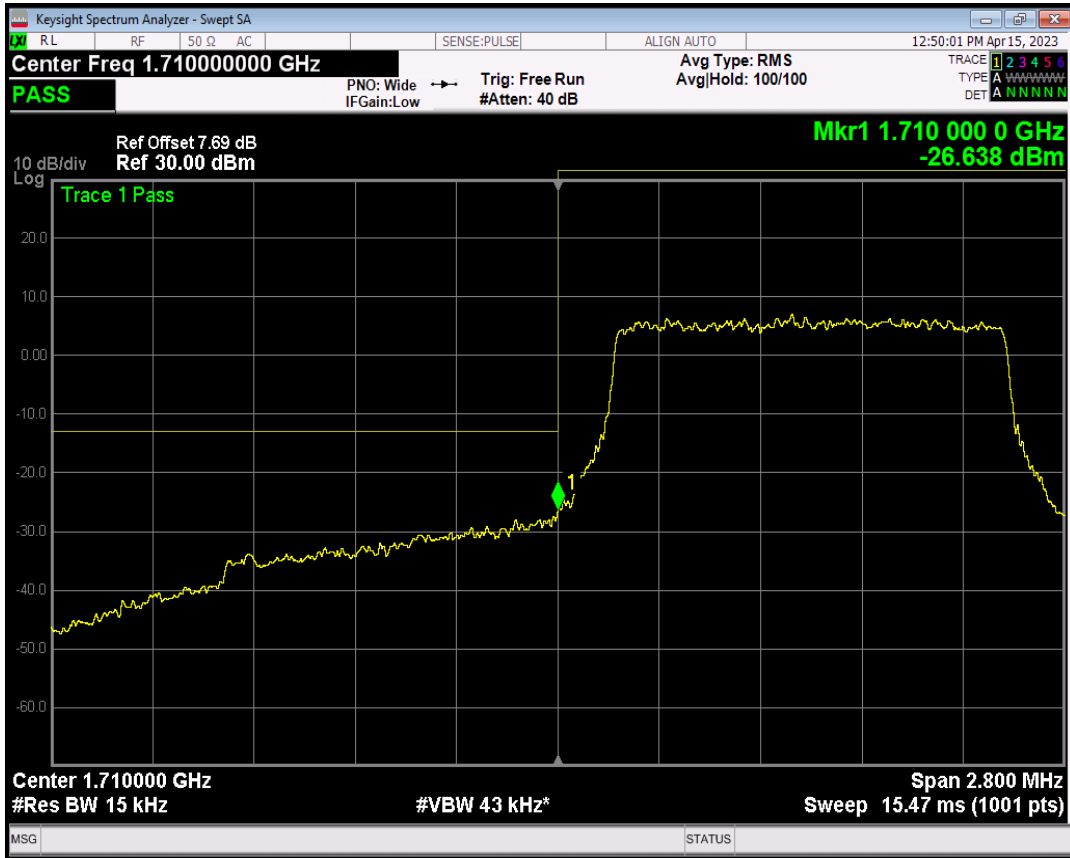

Band5 QAM16 BW=10MHz Channel=20450 RB Size=50 Position=#0

Band5 QPSK BW=10MHz Channel=20600 RB Size=1 Position=#0

Band5 QPSK BW=10MHz Channel=20600 RB Size=1 Position=#Max

Band5 QPSK BW=10MHz Channel=20600 RB Size=50 Position=#0

Band5 QAM16 BW=10MHz Channel=20600 RB Size=1 Position=#0

Band5 QAM16 BW=10MHz Channel=20600 RB Size=1 Position=#Max

Band5 QAM16 BW=10MHz Channel=20600 RB Size=50 Position=#0

Band66 QPSK BW=1.4MHz Channel=131979 RB Size=1 Position=#0

Band66 QPSK BW=1.4MHz Channel=131979 RB Size=1 Position=#Max

Band66 QPSK BW=1.4MHz Channel=131979 RB Size=6 Position=#0

Band66 QAM16 BW=1.4MHz Channel=131979 RB Size=1 Position=#0

Band66 QAM16 BW=1.4MHz Channel=131979 RB Size=1 Position=#Max