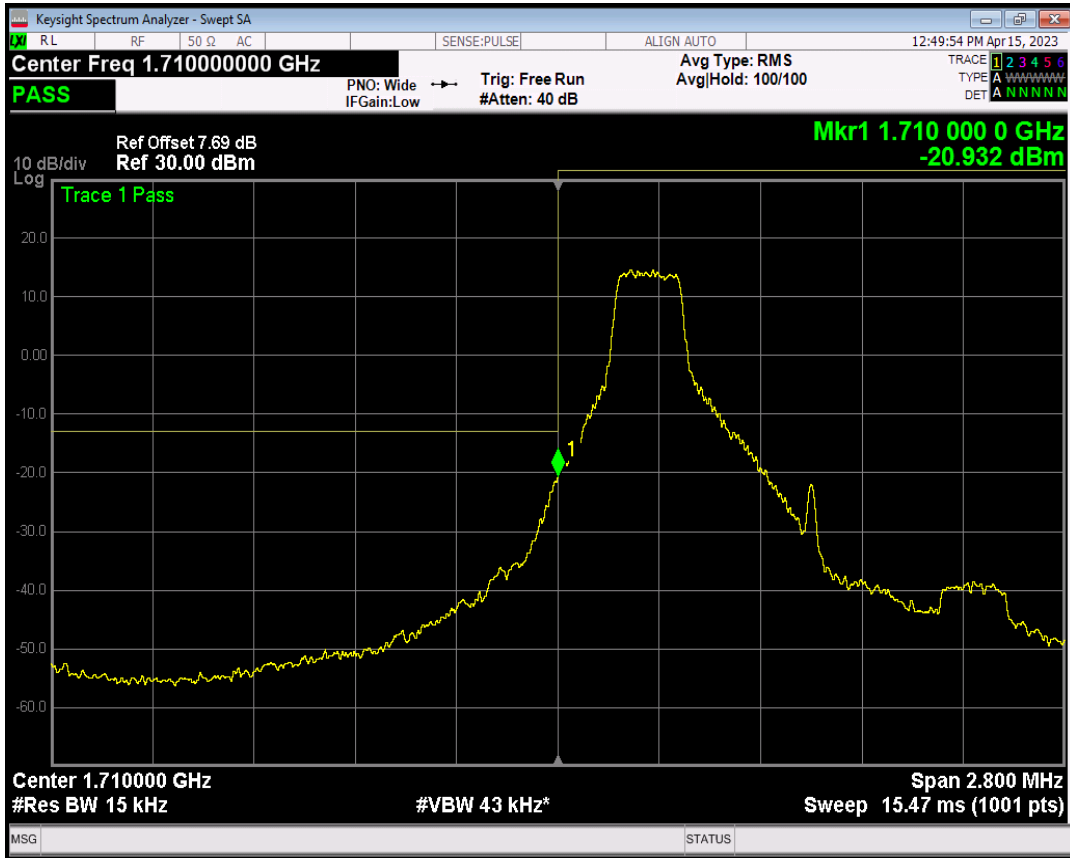

Band5 QAM16 BW=10MHz Channel=20600 RB Size=1 Position=#0

Band5 QAM16 BW=10MHz Channel=20600 RB Size=1 Position=#Max

Band5 QAM16 BW=10MHz Channel=20600 RB Size=50 Position=#0

Band66 QPSK BW=1.4MHz Channel=131979 RB Size=1 Position=#0