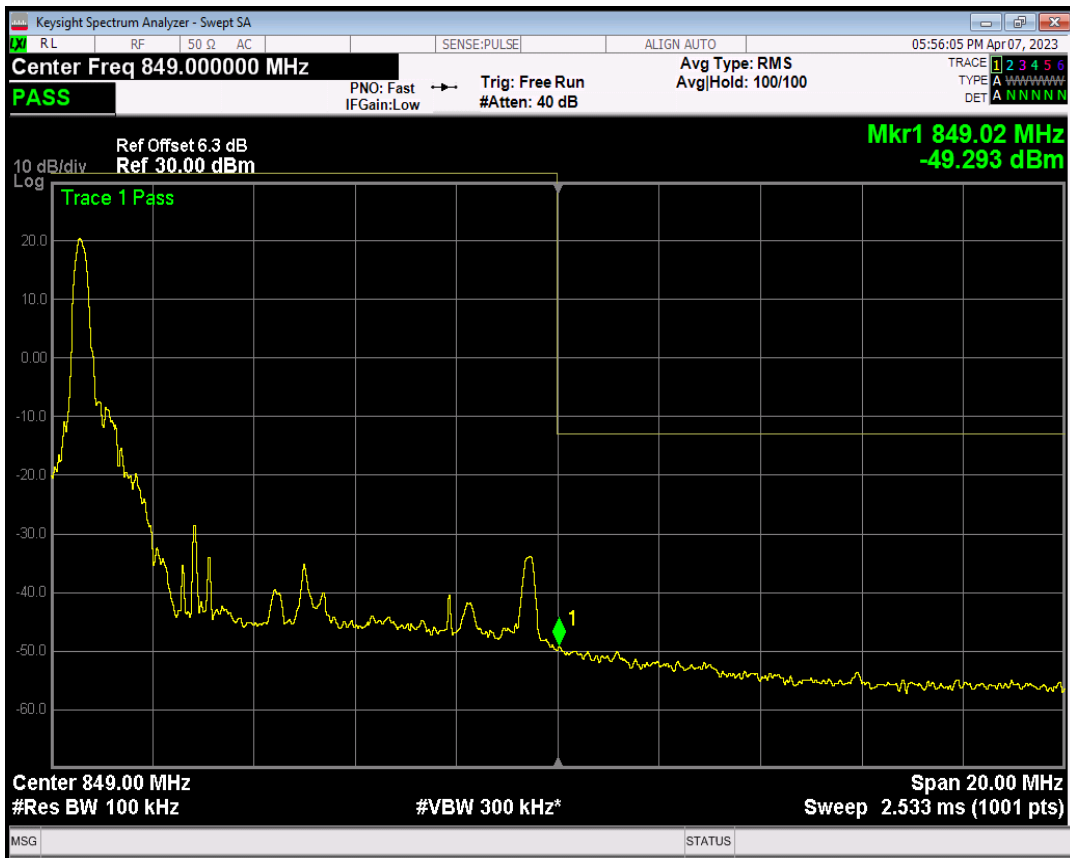

Band5 QAM16 BW=10MHz Channel=20450 RB Size=50 Position=#0

Band5 QPSK BW=10MHz Channel=20600 RB Size=1 Position=#0

Band5 QPSK BW=10MHz Channel=20600 RB Size=1 Position=#Max

Band5 QPSK BW=10MHz Channel=20600 RB Size=50 Position=#0

Band5 QAM16 BW=10MHz Channel=20600 RB Size=1 Position=#0

Band5 QAM16 BW=10MHz Channel=20600 RB Size=1 Position=#Max

Band5 QAM16 BW=10MHz Channel=20600 RB Size=50 Position=#0

Band66 QPSK BW=1.4MHz Channel=131979 RB Size=1 Position=#0