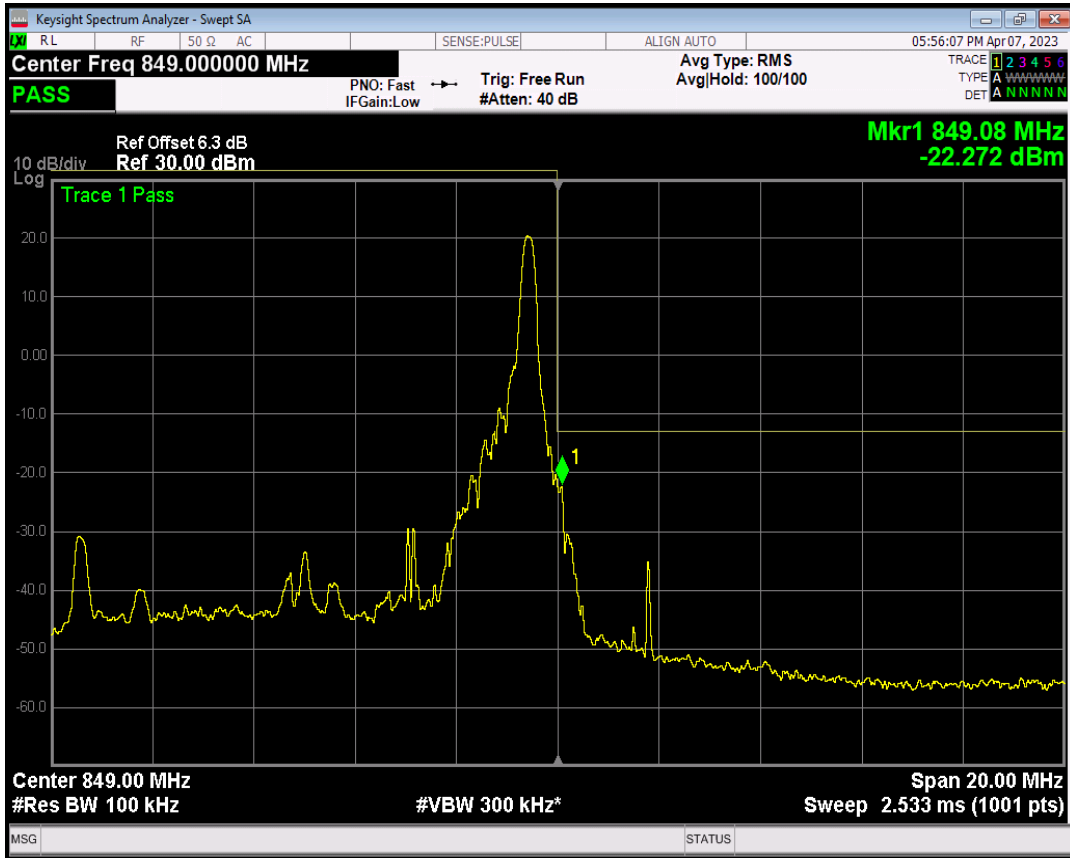

Band5 QAM16 BW=10MHz Channel=20450 RB Size=50 Position=#0

Band5 QPSK BW=10MHz Channel=20600 RB Size=1 Position=#0

Band5 QPSK BW=10MHz Channel=20600 RB Size=1 Position=#Max

Band5 QPSK BW=10MHz Channel=20600 RB Size=50 Position=#0

Band5 QAM16 BW=10MHz Channel=20600 RB Size=1 Position=#0

Band5 QAM16 BW=10MHz Channel=20600 RB Size=1 Position=#Max

Band5 QAM16 BW=10MHz Channel=20600 RB Size=50 Position=#0

Band66 QPSK BW=1.4MHz Channel=131979 RB Size=1 Position=#0