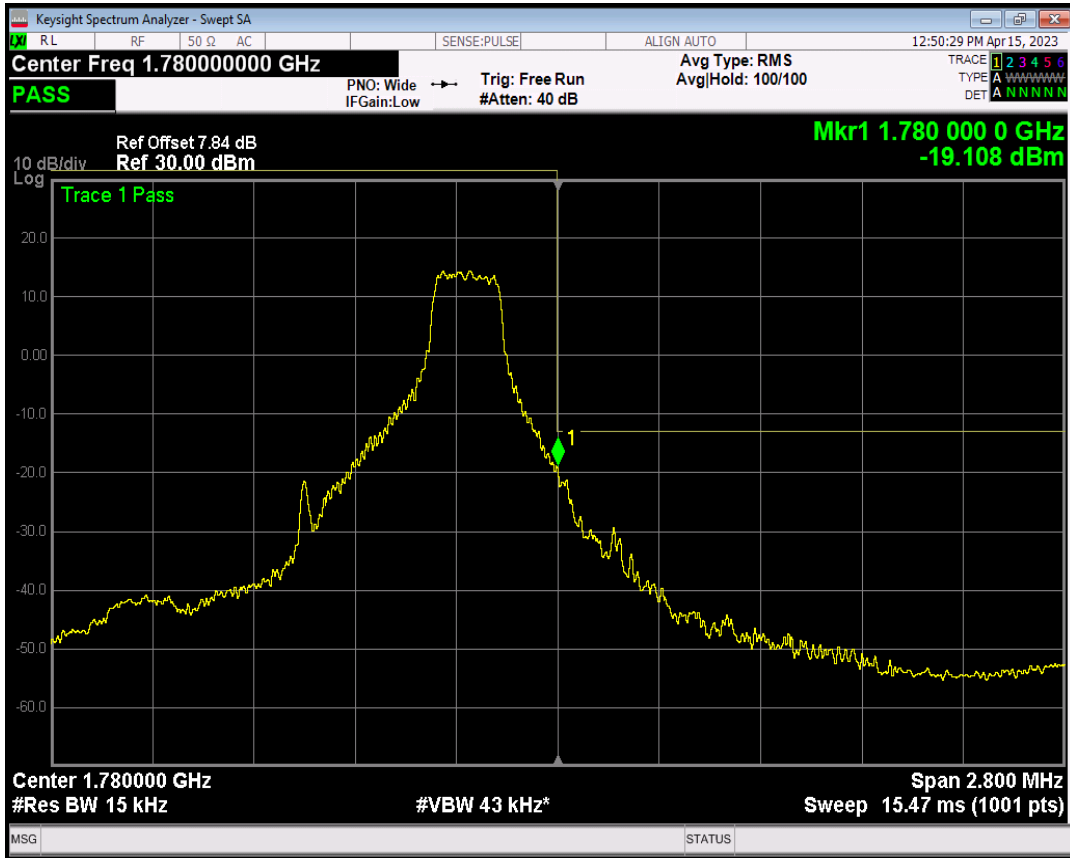

Band66 QAM16 BW=1.4MHz Channel=132665 RB Size=1 Position=#Max

Band66 QAM16 BW=1.4MHz Channel=132665 RB Size=6 Position=#0