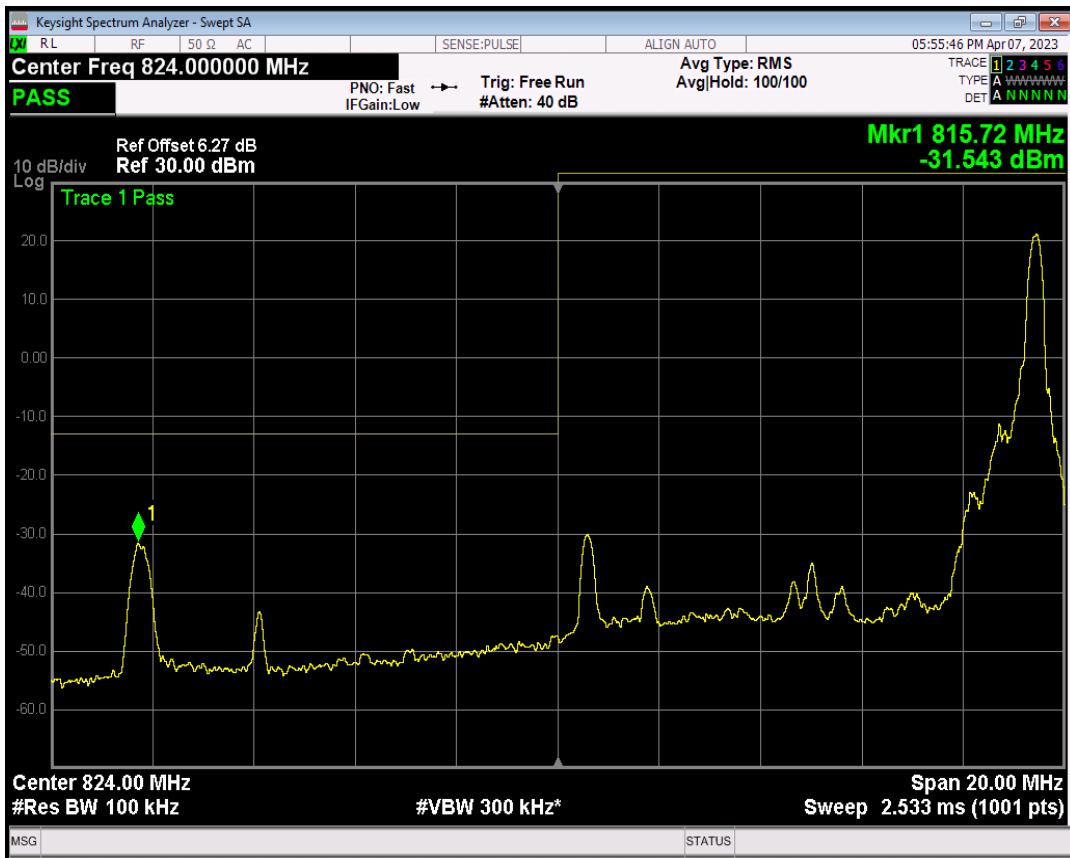

Band5 QAM16 BW=5MHz Channel=20625 RB Size=1 Position=#0

Band5 QAM16 BW=5MHz Channel=20625 RB Size=1 Position=#Max

Band5 QAM16 BW=5MHz Channel=20625 RB Size=25 Position=#0

Band5 QPSK BW=10MHz Channel=20450 RB Size=1 Position=#0

Band5 QPSK BW=10MHz Channel=20450 RB Size=1 Position=#Max

Band5 QPSK BW=10MHz Channel=20450 RB Size=50 Position=#0

Band5 QAM16 BW=10MHz Channel=20450 RB Size=1 Position=#0

Band5 QAM16 BW=10MHz Channel=20450 RB Size=1 Position=#Max