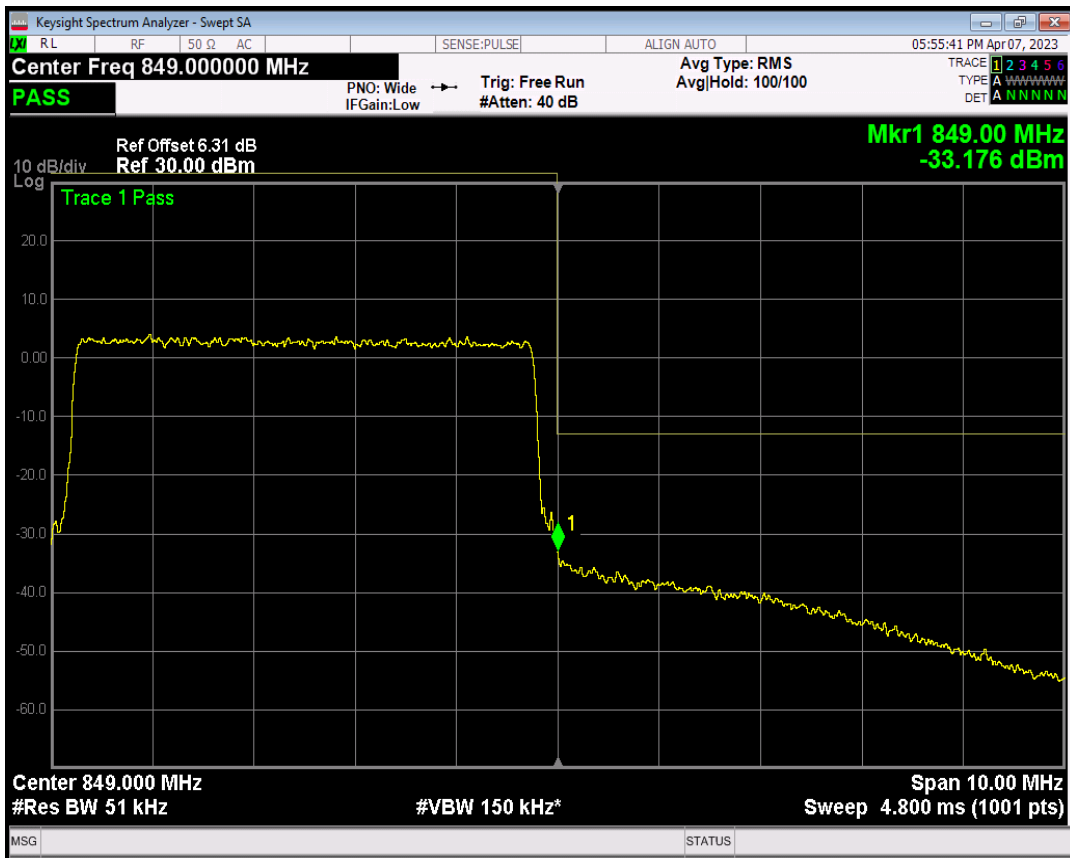

Band5 QAM16 BW=5MHz Channel=20625 RB Size=1 Position=#0

Band5 QAM16 BW=5MHz Channel=20625 RB Size=1 Position=#Max

Band5 QAM16 BW=5MHz Channel=20625 RB Size=25 Position=#0

Band5 QPSK BW=10MHz Channel=20450 RB Size=1 Position=#0

Band5 QPSK BW=10MHz Channel=20450 RB Size=1 Position=#Max

Band5 QPSK BW=10MHz Channel=20450 RB Size=50 Position=#0

Band5 QAM16 BW=10MHz Channel=20450 RB Size=1 Position=#0

Band5 QAM16 BW=10MHz Channel=20450 RB Size=1 Position=#Max