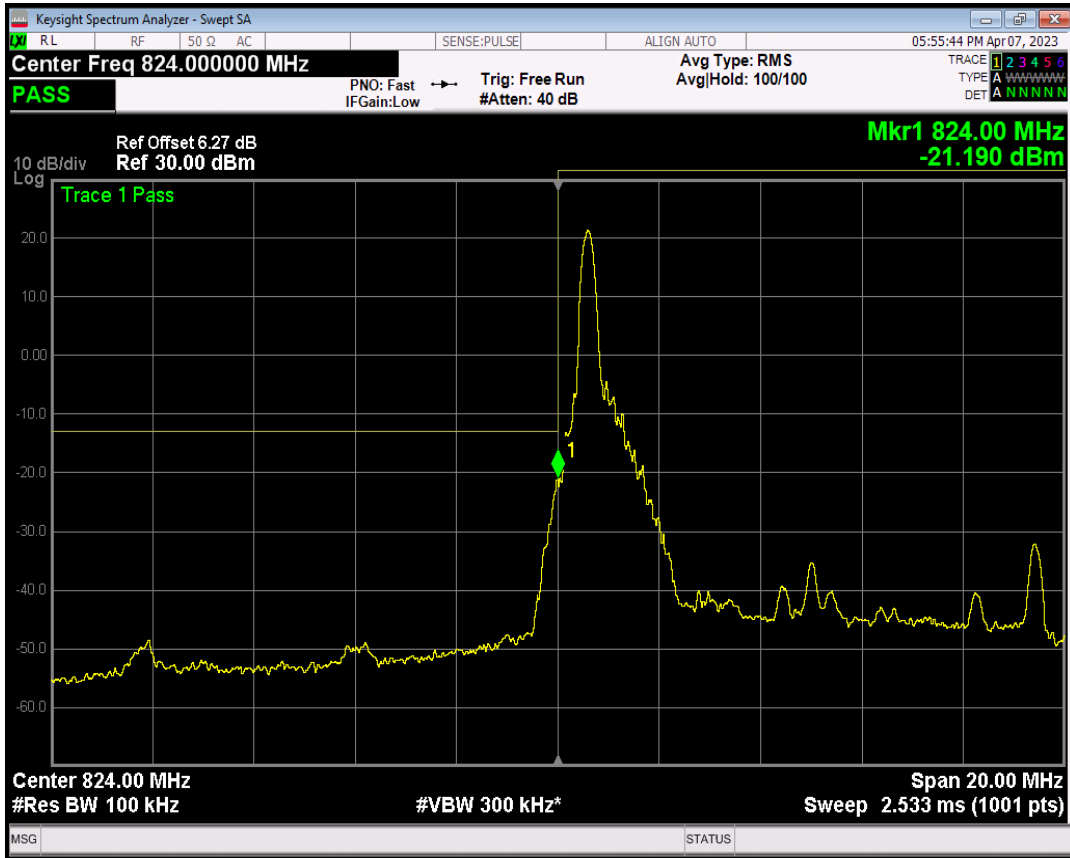

Band5 QAM16 BW=5MHz Channel=20625 RB Size=1 Position=#0

Band5 QAM16 BW=5MHz Channel=20625 RB Size=1 Position=#Max

Band5 QAM16 BW=5MHz Channel=20625 RB Size=25 Position=#0

Band5 QPSK BW=10MHz Channel=20450 RB Size=1 Position=#0

Band5 QPSK BW=10MHz Channel=20450 RB Size=1 Position=#Max

Band5 QPSK BW=10MHz Channel=20450 RB Size=50 Position=#0

Band5 QAM16 BW=10MHz Channel=20450 RB Size=1 Position=#0

Band5 QAM16 BW=10MHz Channel=20450 RB Size=1 Position=#Max