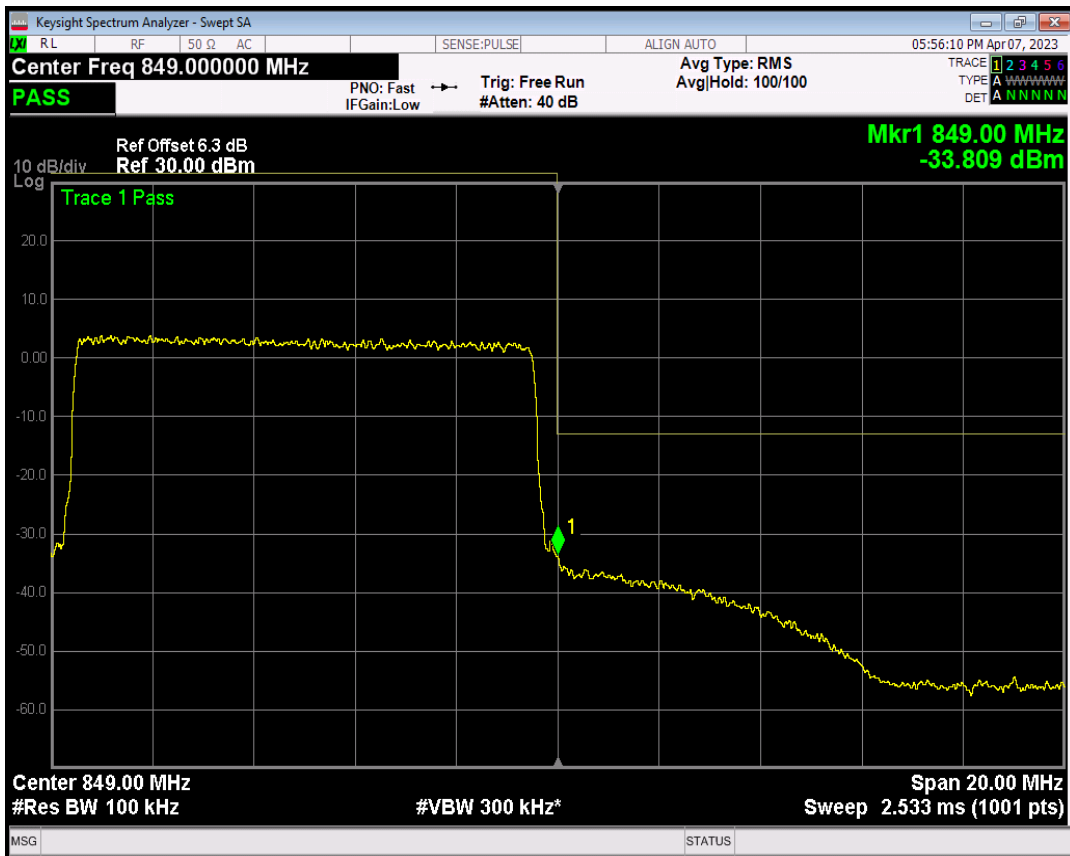

Band5 QAM16 BW=10MHz Channel=20600 RB Size=50 Position=#0

Band66 QPSK BW=1.4MHz Channel=131979 RB Size=1 Position=#0