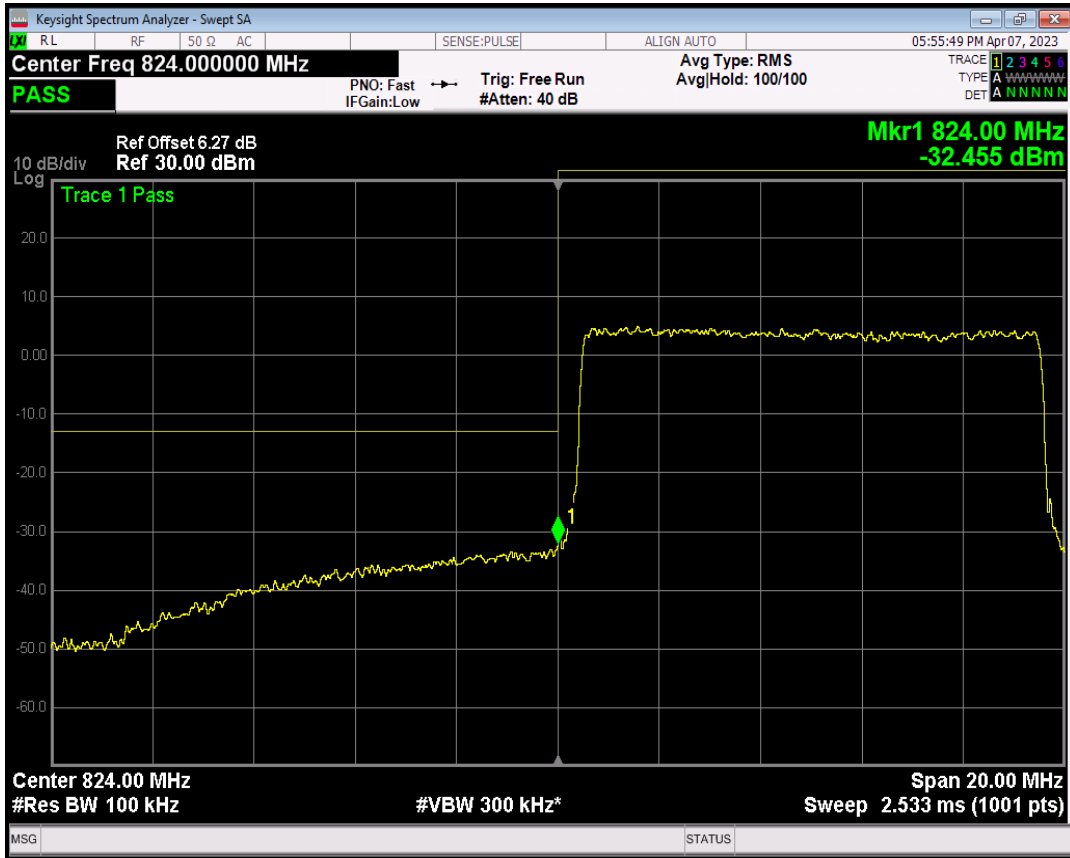

Band5 QAM16 BW=5MHz Channel=20625 RB Size=1 Position=#0

Band5 QAM16 BW=5MHz Channel=20625 RB Size=1 Position=#Max

Band5 QAM16 BW=5MHz Channel=20625 RB Size=25 Position=#0

Band5 QPSK BW=10MHz Channel=20450 RB Size=1 Position=#0

Band5 QPSK BW=10MHz Channel=20450 RB Size=1 Position=#Max

Band5 QPSK BW=10MHz Channel=20450 RB Size=50 Position=#0

Band5 QAM16 BW=10MHz Channel=20450 RB Size=1 Position=#0

Band5 QAM16 BW=10MHz Channel=20450 RB Size=1 Position=#Max

Band5 QAM16 BW=10MHz Channel=20450 RB Size=50 Position=#0

Band5 QPSK BW=10MHz Channel=20600 RB Size=1 Position=#0

Band5 QPSK BW=10MHz Channel=20600 RB Size=1 Position=#Max

Band5 QPSK BW=10MHz Channel=20600 RB Size=50 Position=#0