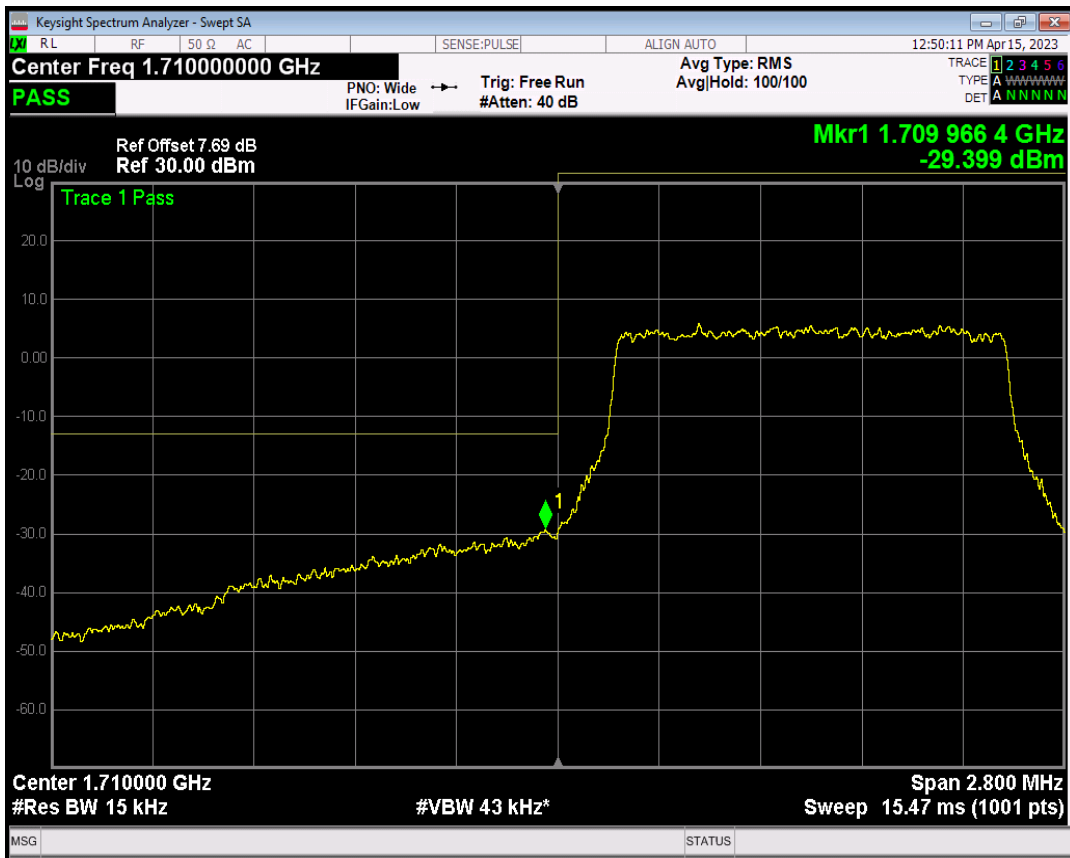

Band66 QAM16 BW=1.4MHz Channel=131979 RB Size=6 Position=#0

Band66 QPSK BW=1.4MHz Channel=132665 RB Size=1 Position=#0