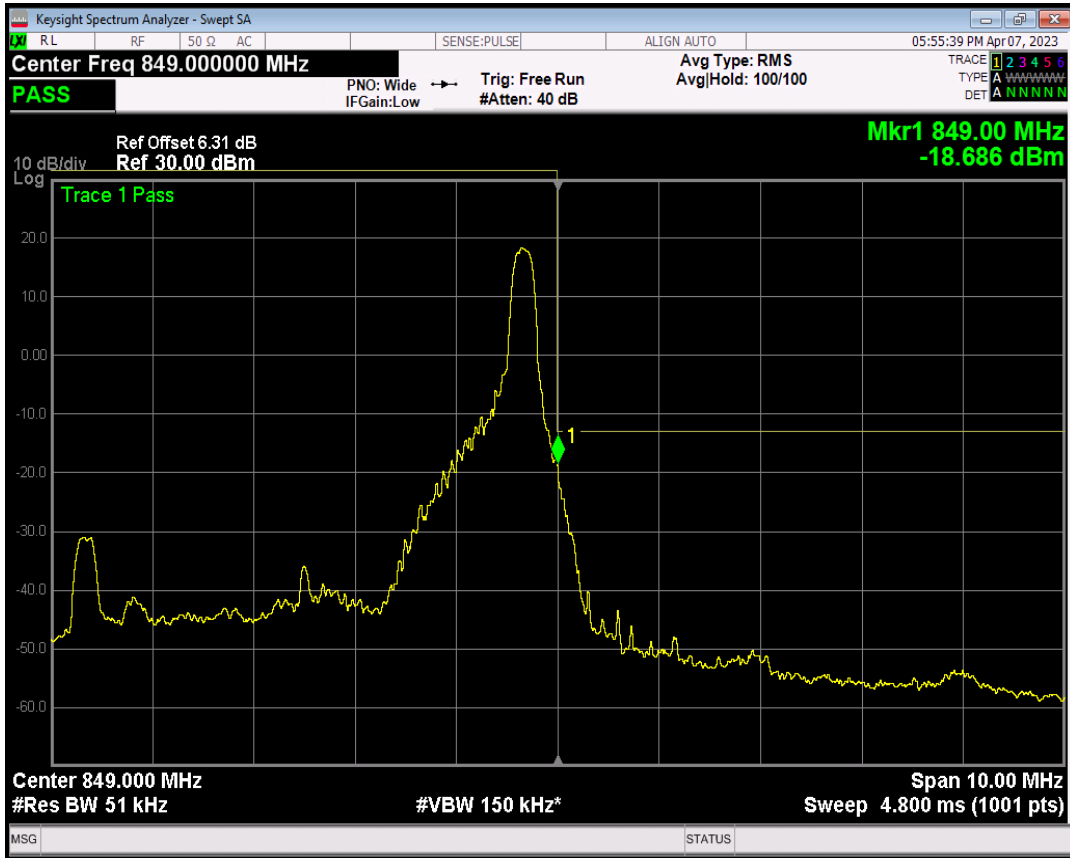

Band5 QAM16 BW=5MHz Channel=20625 RB Size=1 Position=#0

Band5 QAM16 BW=5MHz Channel=20625 RB Size=1 Position=#Max

Band5 QAM16 BW=5MHz Channel=20625 RB Size=25 Position=#0

Band5 QPSK BW=10MHz Channel=20450 RB Size=1 Position=#0

Band5 QPSK BW=10MHz Channel=20450 RB Size=1 Position=#Max

Band5 QPSK BW=10MHz Channel=20450 RB Size=50 Position=#0

Band5 QAM16 BW=10MHz Channel=20450 RB Size=1 Position=#0

Band5 QAM16 BW=10MHz Channel=20450 RB Size=1 Position=#Max