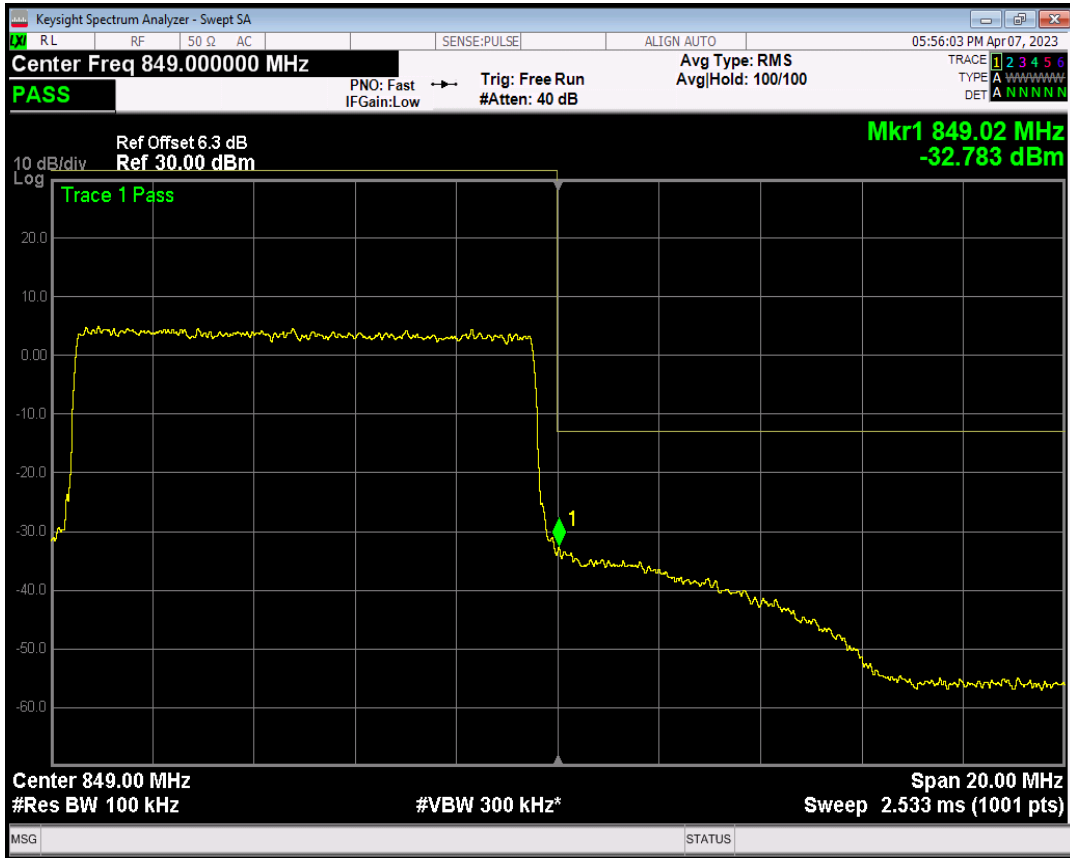

Band5 QAM16 BW=10MHz Channel=20450 RB Size=50 Position=#0

Band5 QPSK BW=10MHz Channel=20600 RB Size=1 Position=#0

Band5 QPSK BW=10MHz Channel=20600 RB Size=1 Position=#Max

Band5 QPSK BW=10MHz Channel=20600 RB Size=50 Position=#0

Band5 QAM16 BW=10MHz Channel=20600 RB Size=1 Position=#0

Band5 QAM16 BW=10MHz Channel=20600 RB Size=1 Position=#Max

Band5 QAM16 BW=10MHz Channel=20600 RB Size=50 Position=#0

Band66 QPSK BW=1.4MHz Channel=131979 RB Size=1 Position=#0