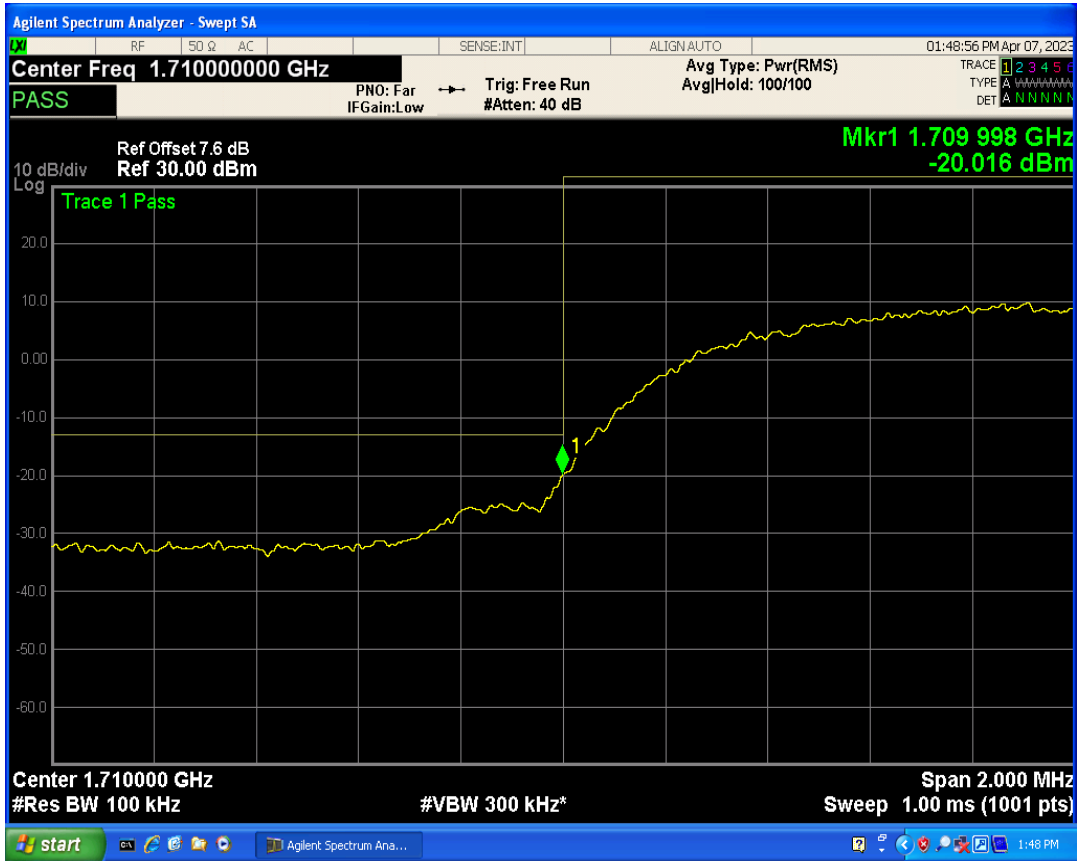

WCDMA Band5 Channel=4233

Band edge

Band	Channel	Frequency (MHz)	Spur Freq (MHz)	Spur Level (dBm)	Limit (dBm)	Verdict
WCDMA Band2	9262	1852.4	1850.00	-19.75	-13	PASS
WCDMA Band2	9538	1907.6	1910.00	-20.59	-13	PASS
WCDMA Band4	1312	1712.4	1710.00	-20.01	-13	PASS
WCDMA Band4	1513	1752.6	1755.00	-19.91	-13	PASS
WCDMA Band5	4132	826.4	824.00	-20.49	-13	PASS
WCDMA Band5	4233	846.6	849.00	-19.61	-13	PASS

WCDMA Band2 Channel=9262

WCDMA Band2 Channel=9538

WCDMA Band4 Channel=1513

WCDMA Band4 Channel=1312

WCDMA Band5 Channel=4132

WCDMA Band5 Channel=4233

Out-of-band emissions

Band	Channel	Frequency (MHz)	Spur Freq (MHz)	Spur Level (dBm)	Limit (dBm)	Verdict
WCDMA Band2	9262	1852.4	17997.01	-23.67	-13	PASS
WCDMA Band2	9400	1880	19937.59	-23.36	-13	PASS
WCDMA Band2	9538	1907.6	19930.60	-22.19	-13	PASS
WCDMA Band4	1312	1712.4	17826.76	-24.22	-13	PASS
WCDMA Band4	1413	1732.6	19864.70	-24.17	-13	PASS
WCDMA Band4	1513	1752.6	19859.71	-23.85	-13	PASS
WCDMA Band5	4132	826.4	3178.78	-29.96	-13	PASS
WCDMA Band5	4182	836.4	7896.08	-29.92	-13	PASS
WCDMA Band5	4233	846.6	3329.07	-30.28	-13	PASS

WCDMA Band2 Channel=9262

WCDMA Band2 Channel=9538

WCDMA Band2 Channel=9400

WCDMA Band4 Channel=1312

WCDMA Band4 Channel=1513

WCDMA Band4 Channel=1413

WCDMA Band5 Channel=4182

WCDMA Band5 Channel=4132