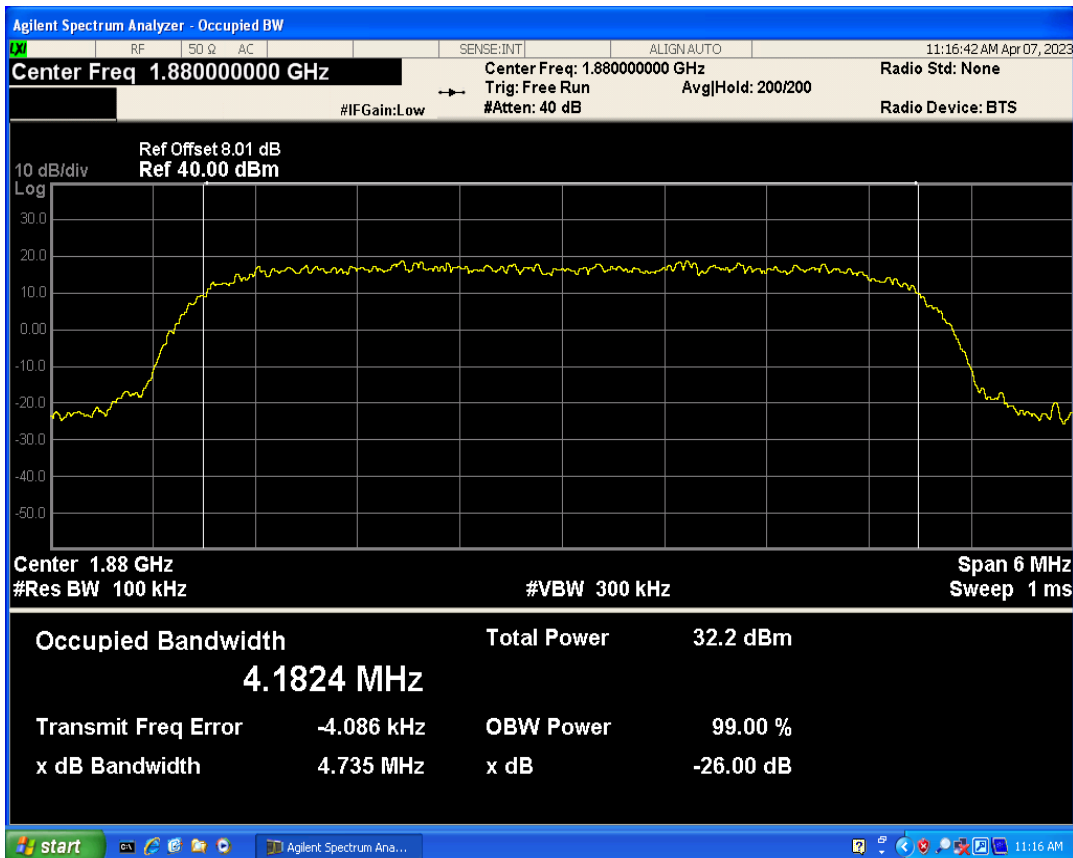

WCDMA Band5 Channel=4182

Occupied bandwidth

Band	Channel	Frequency (MHz)	99% OBW (kHz)	-26dB EBW (kHz)	Verdict
WCDMA Band2	9262	1852.4	4185.043	4782.307	PASS
WCDMA Band2	9400	1880	4182.366	4735.036	PASS
WCDMA Band2	9538	1907.6	4166.169	4686.367	PASS
WCDMA Band4	1312	1712.4	4170.893	4726.905	PASS
WCDMA Band4	1413	1732.6	4185.540	4717.501	PASS
WCDMA Band4	1513	1752.6	4182.926	4720.596	PASS
WCDMA Band5	4132	826.4	4184.314	4721.269	PASS
WCDMA Band5	4182	836.4	4174.629	4700.638	PASS
WCDMA Band5	4233	846.6	4190.522	4727.996	PASS

WCDMA Band2 Channel=9262

WCDMA Band2 Channel=9538

WCDMA Band2 Channel=9400

WCDMA Band4 Channel=1312

WCDMA Band4 Channel=1513

WCDMA Band4 Channel=1413

WCDMA Band5 Channel=4132

WCDMA Band5 Channel=4182