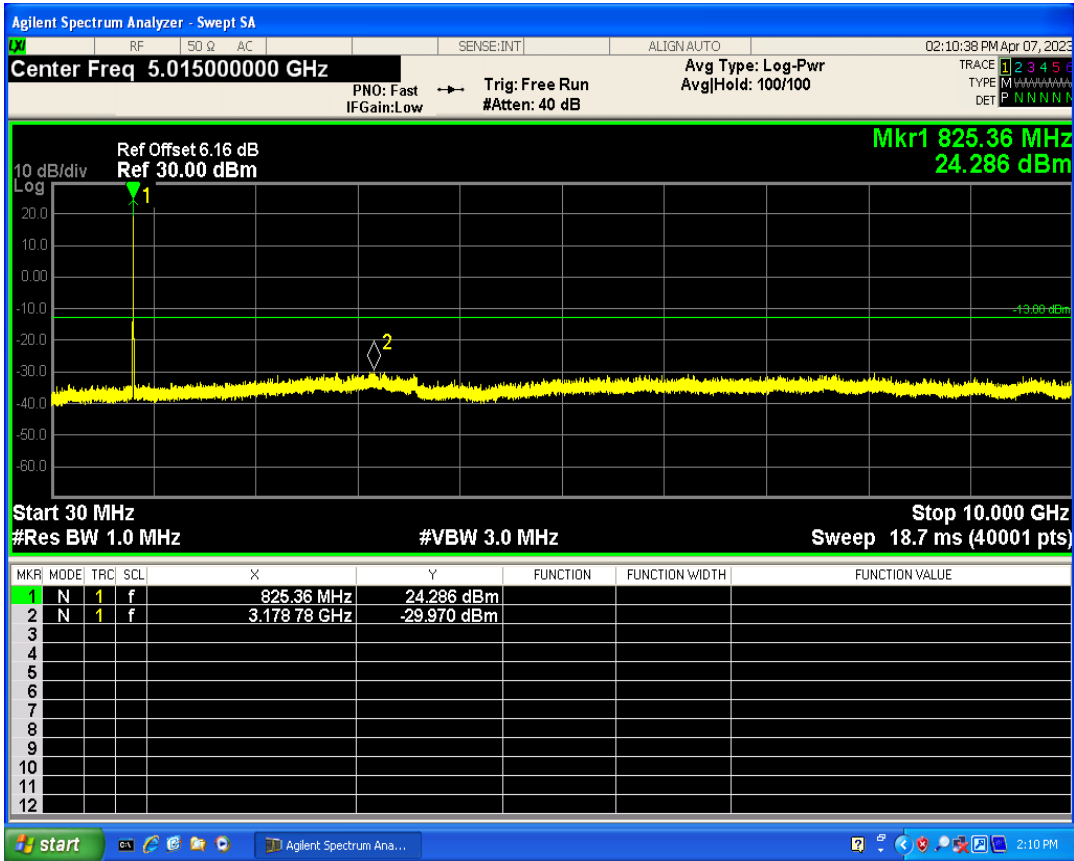

WCDMA Band2 Channel=9262

WCDMA Band2 Channel=9538

WCDMA Band4 Channel=1513

WCDMA Band4 Channel=1312

WCDMA Band5 Channel=4132

WCDMA Band5 Channel=4233

Out-of-band emissions

Band	Channel	Frequency (MHz)	Spur Freq (MHz)	Spur Level (dBm)	Limit (dBm)	Verdict
WCDMA Band2	9262	1852.4	17997.01	-23.67	-13	PASS
WCDMA Band2	9400	1880	19937.59	-23.36	-13	PASS
WCDMA Band2	9538	1907.6	19930.60	-22.19	-13	PASS
WCDMA Band4	1312	1712.4	17826.76	-24.22	-13	PASS
WCDMA Band4	1413	1732.6	19864.70	-24.17	-13	PASS
WCDMA Band4	1513	1752.6	19859.71	-23.85	-13	PASS
WCDMA Band5	4132	826.4	3178.78	-29.96	-13	PASS
WCDMA Band5	4182	836.4	7896.08	-29.92	-13	PASS
WCDMA Band5	4233	846.6	3329.07	-30.28	-13	PASS

WCDMA Band2 Channel=9262

WCDMA Band2 Channel=9538

WCDMA Band2 Channel=9400

WCDMA Band4 Channel=1312

WCDMA Band4 Channel=1513

WCDMA Band4 Channel=1413

WCDMA Band5 Channel=4182

WCDMA Band5 Channel=4132