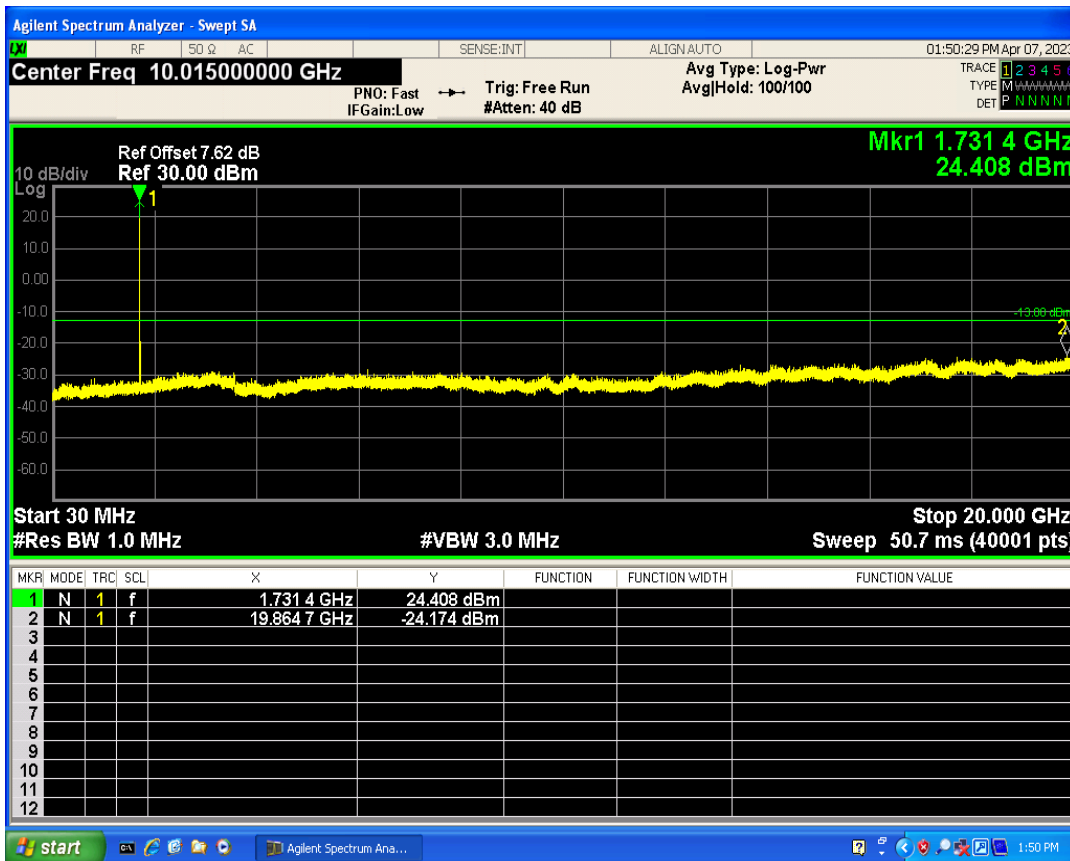

WCDMA Band2 Channel=9262

WCDMA Band2 Channel=9538

WCDMA Band4 Channel=1513

WCDMA Band4 Channel=1312

WCDMA Band5 Channel=4132

WCDMA Band5 Channel=4233

Out-of-band emissions

Band	Channel	Frequency (MHz)	Spur Freq (MHz)	Spur Level (dBm)	Limit (dBm)	Verdict
WCDMA Band2	9262	1852.4	17997.01	-23.67	-13	PASS
WCDMA Band2	9400	1880	19937.59	-23.36	-13	PASS
WCDMA Band2	9538	1907.6	19930.60	-22.19	-13	PASS
WCDMA Band4	1312	1712.4	17826.76	-24.22	-13	PASS
WCDMA Band4	1413	1732.6	19864.70	-24.17	-13	PASS
WCDMA Band4	1513	1752.6	19859.71	-23.85	-13	PASS
WCDMA Band5	4132	826.4	3178.78	-29.96	-13	PASS
WCDMA Band5	4182	836.4	7896.08	-29.92	-13	PASS
WCDMA Band5	4233	846.6	3329.07	-30.28	-13	PASS

WCDMA Band2 Channel=9262

WCDMA Band2 Channel=9538

WCDMA Band2 Channel=9400

WCDMA Band4 Channel=1312

WCDMA Band4 Channel=1513

WCDMA Band4 Channel=1413

WCDMA Band5 Channel=4182

WCDMA Band5 Channel=4132