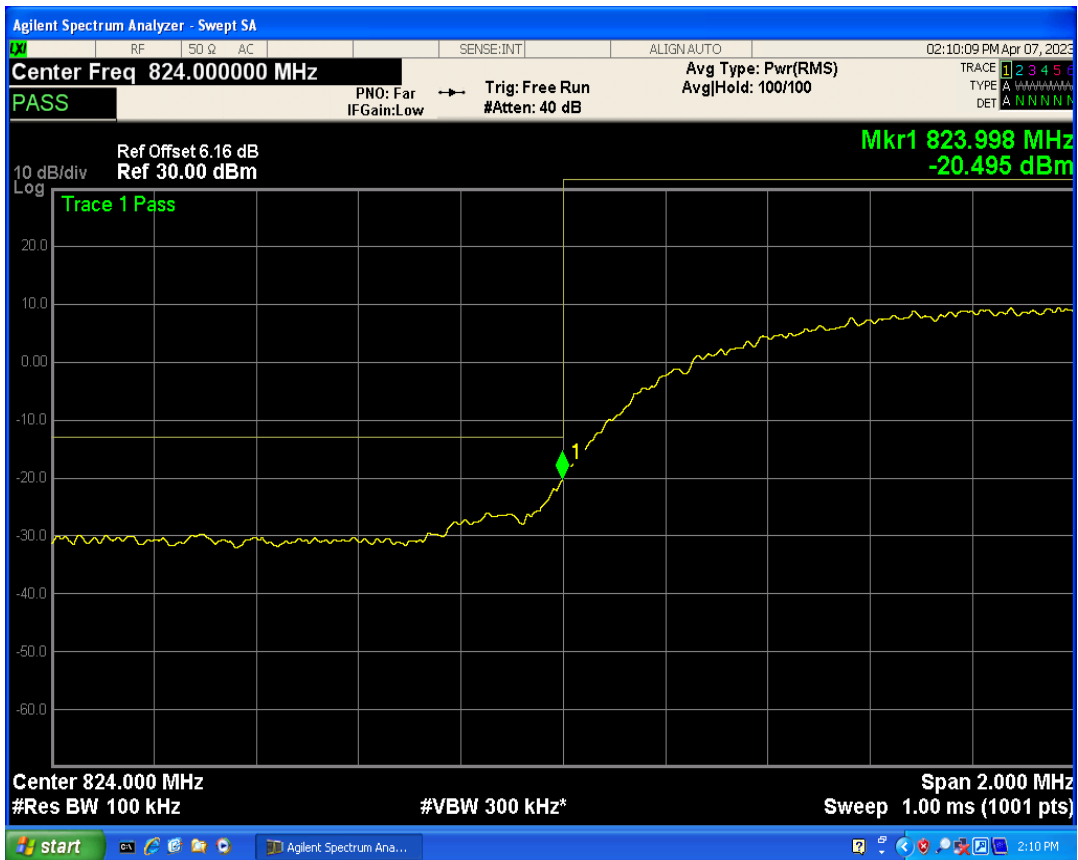

WCDMA Band2 Channel=9262

WCDMA Band2 Channel=9538

WCDMA Band4 Channel=1513

WCDMA Band4 Channel=1312

WCDMA Band5 Channel=4132

WCDMA Band5 Channel=4233

Out-of-band emissions

Band	Channel	Frequency (MHz)	Spur Freq (MHz)	Spur Level (dBm)	Limit (dBm)	Verdict
WCDMA Band2	9262	1852.4	17997.01	-23.67	-13	PASS
WCDMA Band2	9400	1880	19937.59	-23.36	-13	PASS
WCDMA Band2	9538	1907.6	19930.60	-22.19	-13	PASS
WCDMA Band4	1312	1712.4	17826.76	-24.22	-13	PASS
WCDMA Band4	1413	1732.6	19864.70	-24.17	-13	PASS
WCDMA Band4	1513	1752.6	19859.71	-23.85	-13	PASS
WCDMA Band5	4132	826.4	3178.78	-29.96	-13	PASS
WCDMA Band5	4182	836.4	7896.08	-29.92	-13	PASS
WCDMA Band5	4233	846.6	3329.07	-30.28	-13	PASS

WCDMA Band2 Channel=9262

WCDMA Band2 Channel=9538

WCDMA Band2 Channel=9400

WCDMA Band4 Channel=1312

WCDMA Band4 Channel=1513

WCDMA Band4 Channel=1413

WCDMA Band5 Channel=4182

WCDMA Band5 Channel=4132