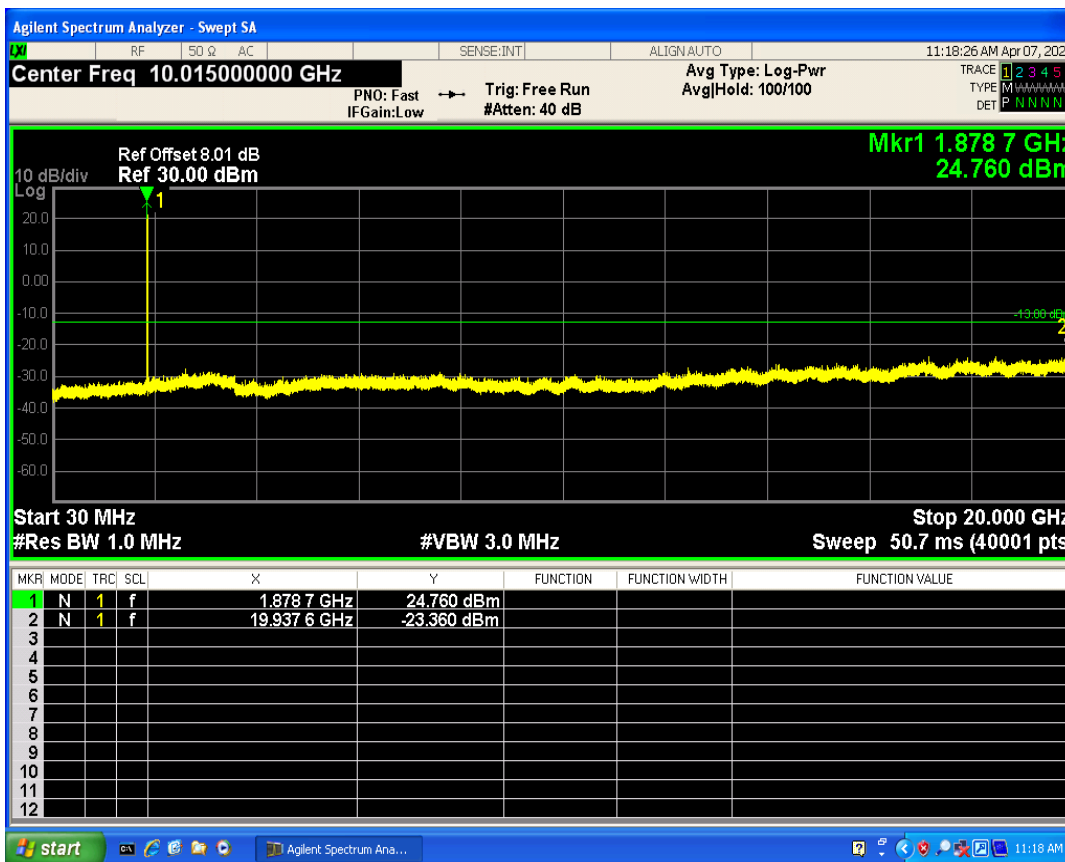

WCDMA Band2 Channel=9262

WCDMA Band2 Channel=9538

WCDMA Band4 Channel=1513

WCDMA Band4 Channel=1312

WCDMA Band5 Channel=4132

WCDMA Band5 Channel=4233

Out-of-band emissions

Band	Channel	Frequency (MHz)	Spur Freq (MHz)	Spur Level (dBm)	Limit (dBm)	Verdict
WCDMA Band2	9262	1852.4	17997.01	-23.67	-13	PASS
WCDMA Band2	9400	1880	19937.59	-23.36	-13	PASS
WCDMA Band2	9538	1907.6	19930.60	-22.19	-13	PASS
WCDMA Band4	1312	1712.4	17826.76	-24.22	-13	PASS
WCDMA Band4	1413	1732.6	19864.70	-24.17	-13	PASS
WCDMA Band4	1513	1752.6	19859.71	-23.85	-13	PASS
WCDMA Band5	4132	826.4	3178.78	-29.96	-13	PASS
WCDMA Band5	4182	836.4	7896.08	-29.92	-13	PASS
WCDMA Band5	4233	846.6	3329.07	-30.28	-13	PASS

WCDMA Band2 Channel=9262

WCDMA Band2 Channel=9538

WCDMA Band2 Channel=9400

WCDMA Band4 Channel=1312

WCDMA Band4 Channel=1513

WCDMA Band4 Channel=1413

WCDMA Band5 Channel=4182

WCDMA Band5 Channel=4132