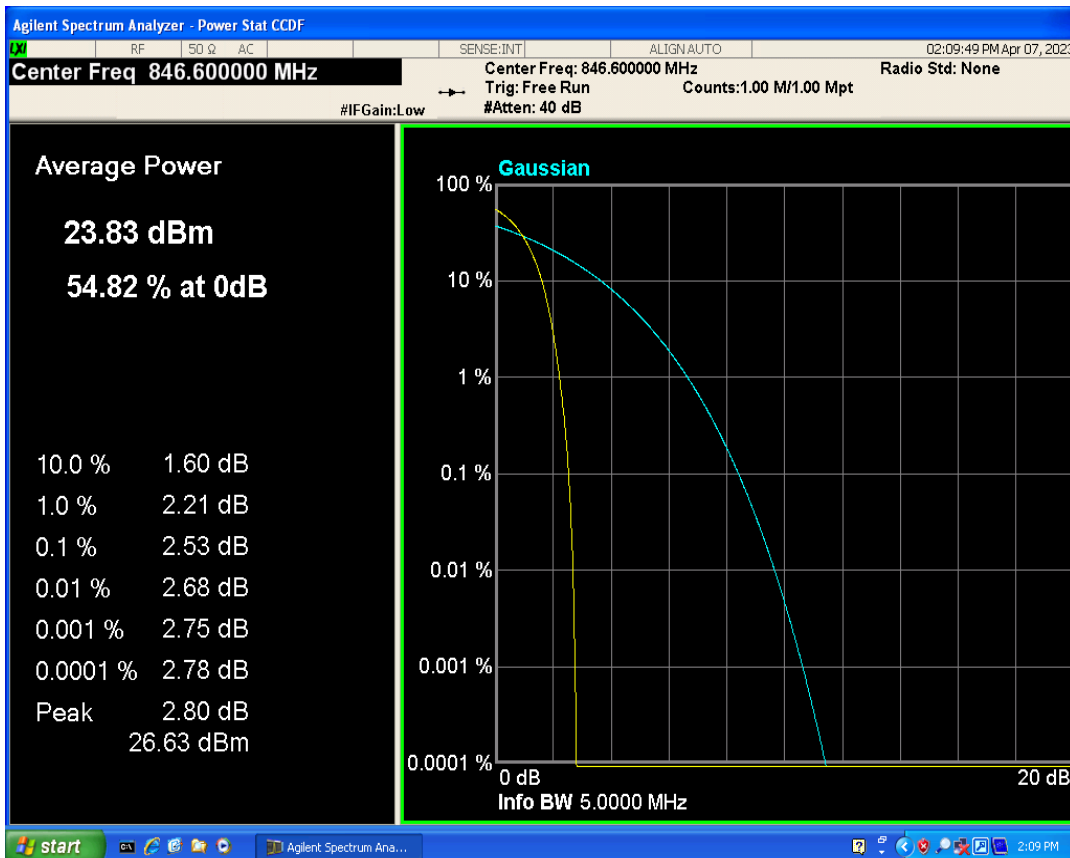

WCDMA Band2 Channel=9262

WCDMA Band2 Channel=9400

WCDMA Band2 Channel=9538

WCDMA Band4 Channel=1312

WCDMA Band4 Channel=1513

WCDMA Band4 Channel=1413

WCDMA Band5 Channel=4132

WCDMA Band5 Channel=4233