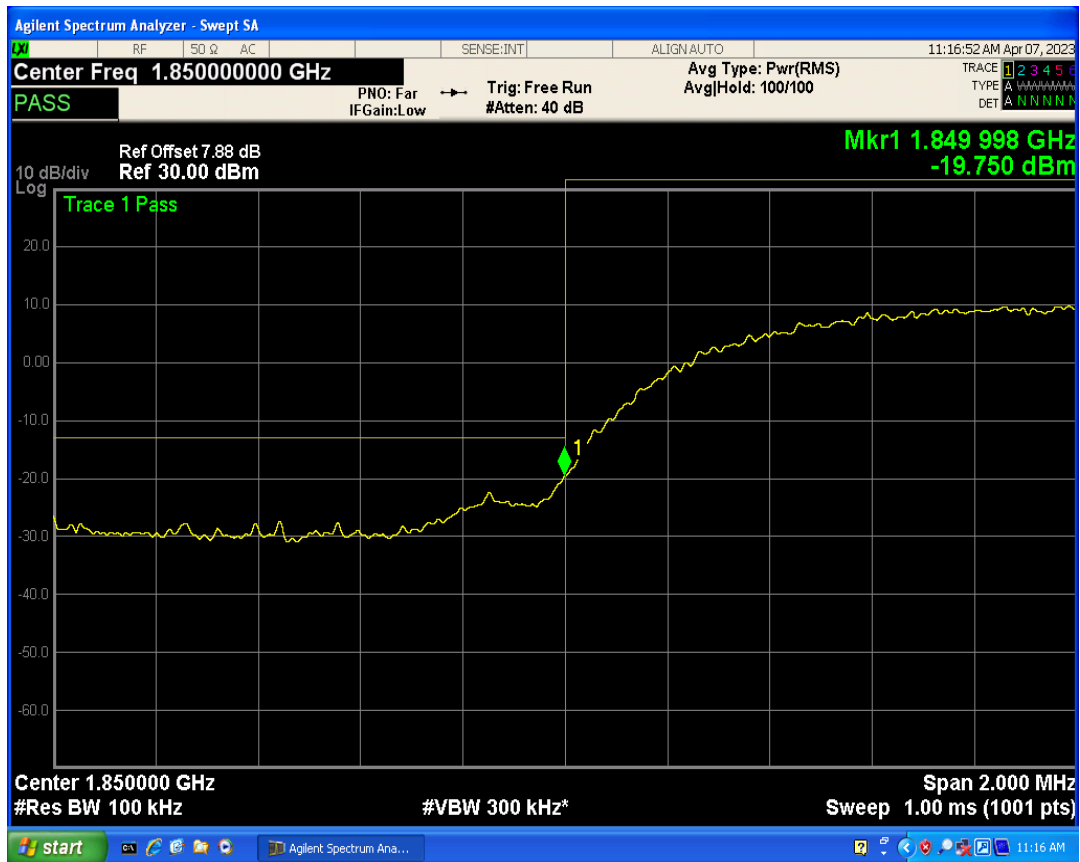

Band edge

Band	Channel	Frequency (MHz)	Spur Freq (MHz)	Spur Level (dBm)	Limit (dBm)	Verdict
WCDMA Band2	9262	1852.4	1850.00	-19.75	-13	PASS
WCDMA Band2	9538	1907.6	1910.00	-20.59	-13	PASS
WCDMA Band4	1312	1712.4	1710.00	-20.01	-13	PASS
WCDMA Band4	1513	1752.6	1755.00	-19.91	-13	PASS
WCDMA Band5	4132	826.4	824.00	-20.49	-13	PASS
WCDMA Band5	4233	846.6	849.00	-19.61	-13	PASS

WCDMA Band2 Channel=9262