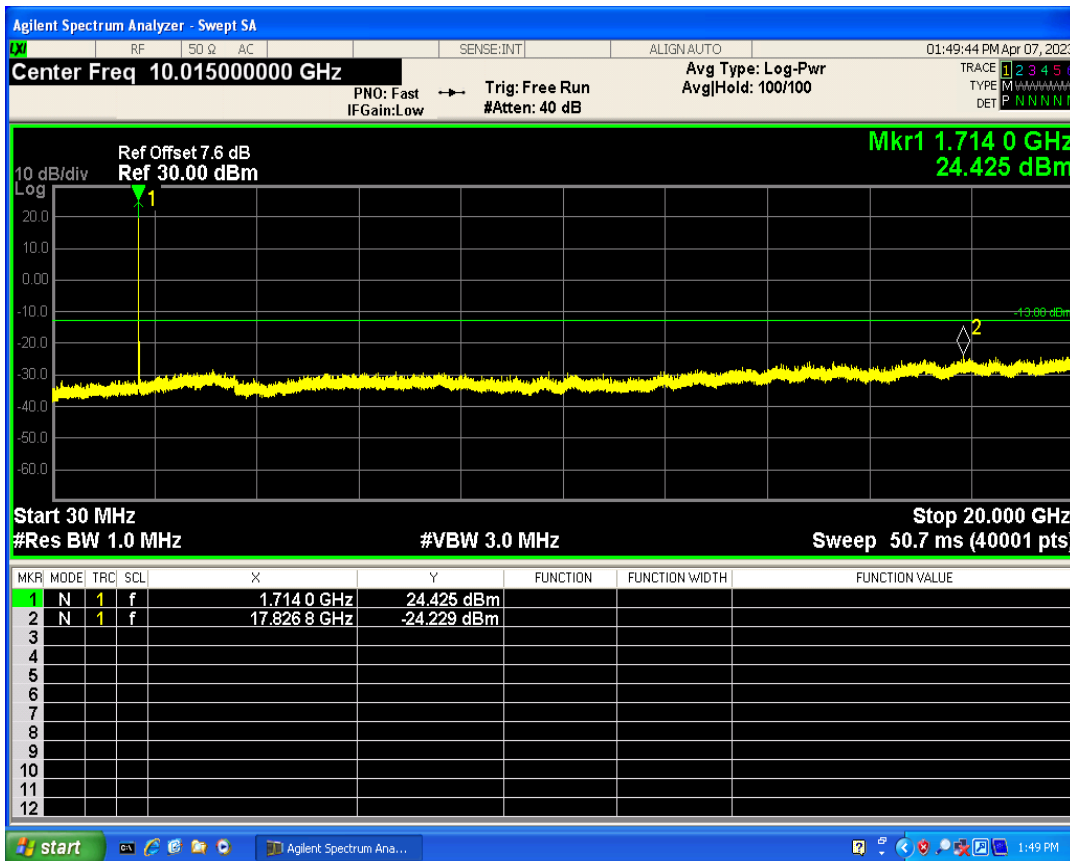

WCDMA Band2 Channel=9262

WCDMA Band2 Channel=9538

WCDMA Band4 Channel=1513

WCDMA Band4 Channel=1312

WCDMA Band5 Channel=4132

WCDMA Band5 Channel=4233

Out-of-band emissions

Band	Channel	Frequency (MHz)	Spur Freq (MHz)	Spur Level (dBm)	Limit (dBm)	Verdict
WCDMA Band2	9262	1852.4	17997.01	-23.67	-13	PASS
WCDMA Band2	9400	1880	19937.59	-23.36	-13	PASS
WCDMA Band2	9538	1907.6	19930.60	-22.19	-13	PASS
WCDMA Band4	1312	1712.4	17826.76	-24.22	-13	PASS
WCDMA Band4	1413	1732.6	19864.70	-24.17	-13	PASS
WCDMA Band4	1513	1752.6	19859.71	-23.85	-13	PASS
WCDMA Band5	4132	826.4	3178.78	-29.96	-13	PASS
WCDMA Band5	4182	836.4	7896.08	-29.92	-13	PASS
WCDMA Band5	4233	846.6	3329.07	-30.28	-13	PASS

WCDMA Band2 Channel=9262

WCDMA Band2 Channel=9538

WCDMA Band2 Channel=9400

WCDMA Band4 Channel=1312

WCDMA Band4 Channel=1513

WCDMA Band4 Channel=1413

WCDMA Band5 Channel=4182

WCDMA Band5 Channel=4132