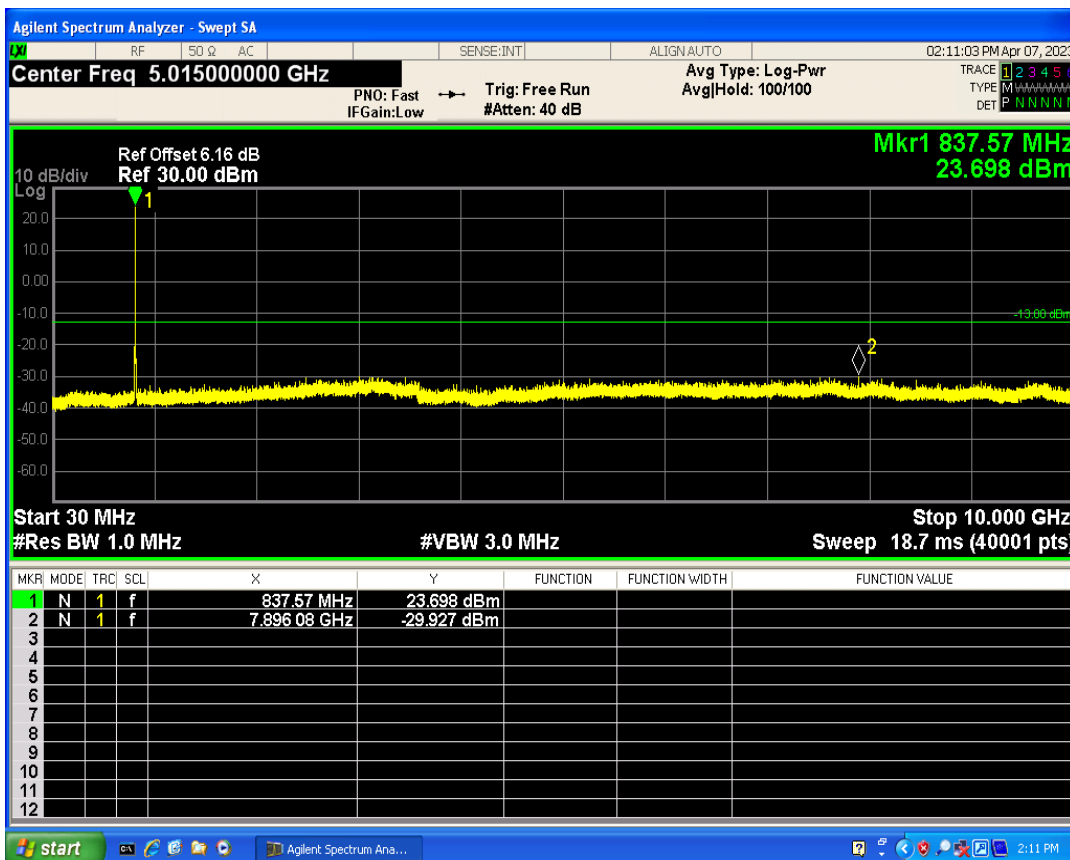

WCDMA Band2 Channel=9262

WCDMA Band2 Channel=9538

WCDMA Band4 Channel=1513

WCDMA Band4 Channel=1312

WCDMA Band5 Channel=4132

WCDMA Band5 Channel=4233

Out-of-band emissions

Band	Channel	Frequency (MHz)	Spur Freq (MHz)	Spur Level (dBm)	Limit (dBm)	Verdict
WCDMA Band2	9262	1852.4	17997.01	-23.67	-13	PASS
WCDMA Band2	9400	1880	19937.59	-23.36	-13	PASS
WCDMA Band2	9538	1907.6	19930.60	-22.19	-13	PASS
WCDMA Band4	1312	1712.4	17826.76	-24.22	-13	PASS
WCDMA Band4	1413	1732.6	19864.70	-24.17	-13	PASS
WCDMA Band4	1513	1752.6	19859.71	-23.85	-13	PASS
WCDMA Band5	4132	826.4	3178.78	-29.96	-13	PASS
WCDMA Band5	4182	836.4	7896.08	-29.92	-13	PASS
WCDMA Band5	4233	846.6	3329.07	-30.28	-13	PASS

WCDMA Band2 Channel=9262

WCDMA Band2 Channel=9538

WCDMA Band2 Channel=9400

WCDMA Band4 Channel=1312

WCDMA Band4 Channel=1513

WCDMA Band4 Channel=1413

WCDMA Band5 Channel=4182

WCDMA Band5 Channel=4132