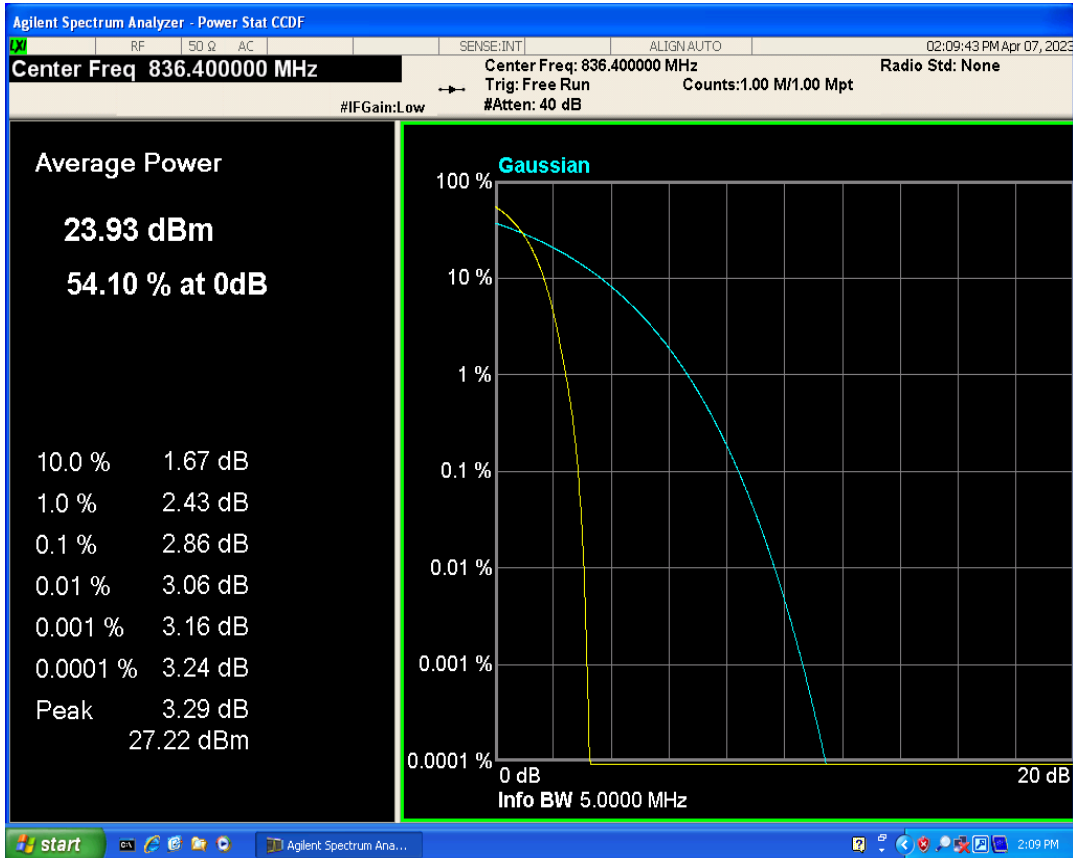

WCDMA Band5 Channel=4182