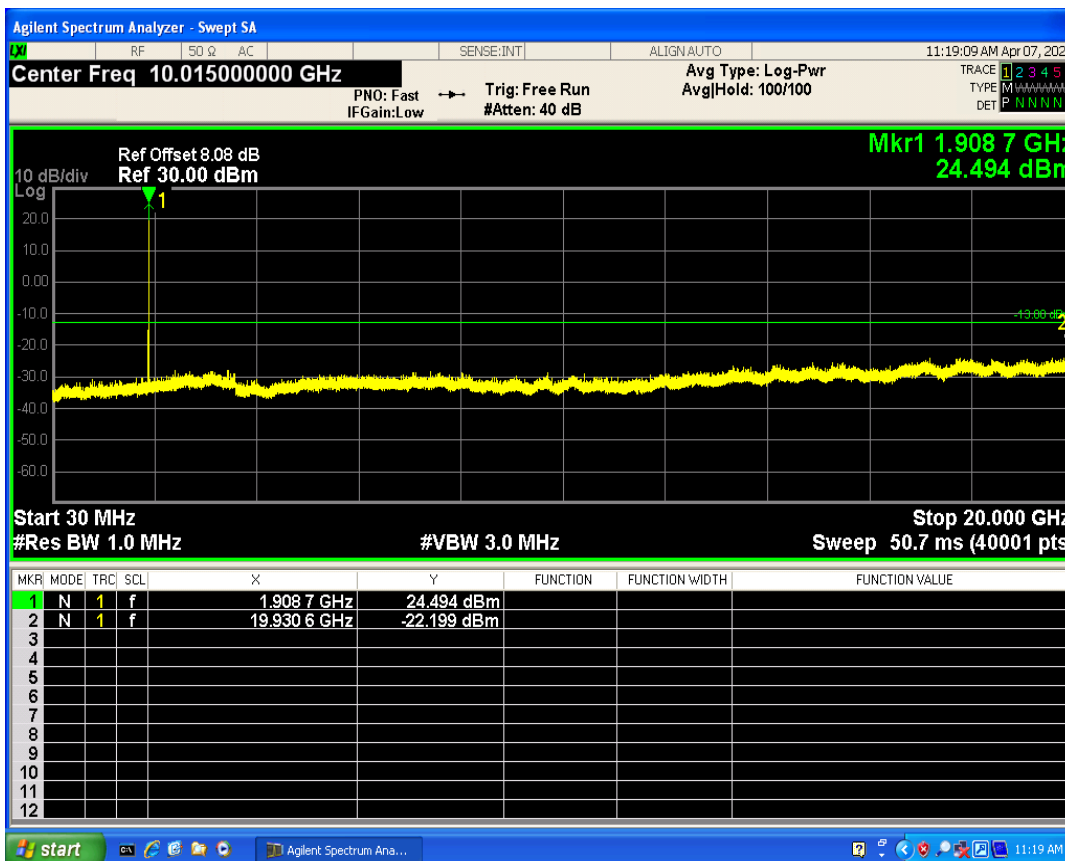

WCDMA Band2 Channel=9262

WCDMA Band2 Channel=9538

WCDMA Band4 Channel=1513

WCDMA Band4 Channel=1312

WCDMA Band5 Channel=4132

WCDMA Band5 Channel=4233

Out-of-band emissions

Band	Channel	Frequency (MHz)	Spur Freq (MHz)	Spur Level (dBm)	Limit (dBm)	Verdict
WCDMA Band2	9262	1852.4	17997.01	-23.67	-13	PASS
WCDMA Band2	9400	1880	19937.59	-23.36	-13	PASS
WCDMA Band2	9538	1907.6	19930.60	-22.19	-13	PASS
WCDMA Band4	1312	1712.4	17826.76	-24.22	-13	PASS
WCDMA Band4	1413	1732.6	19864.70	-24.17	-13	PASS
WCDMA Band4	1513	1752.6	19859.71	-23.85	-13	PASS
WCDMA Band5	4132	826.4	3178.78	-29.96	-13	PASS
WCDMA Band5	4182	836.4	7896.08	-29.92	-13	PASS
WCDMA Band5	4233	846.6	3329.07	-30.28	-13	PASS

WCDMA Band2 Channel=9262

WCDMA Band2 Channel=9538

WCDMA Band2 Channel=9400

WCDMA Band4 Channel=1312

WCDMA Band4 Channel=1513

WCDMA Band4 Channel=1413

WCDMA Band5 Channel=4182

WCDMA Band5 Channel=4132