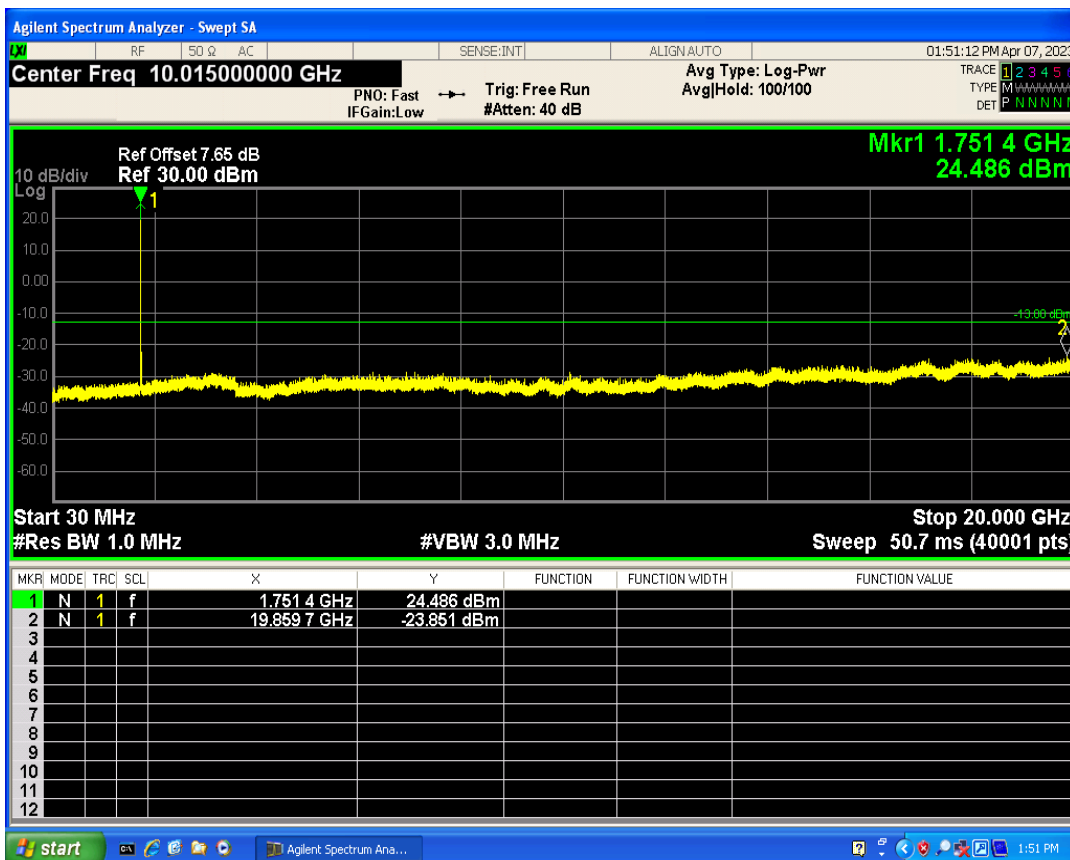

WCDMA Band2 Channel=9262

WCDMA Band2 Channel=9538

WCDMA Band4 Channel=1513

WCDMA Band4 Channel=1312

WCDMA Band5 Channel=4132

WCDMA Band5 Channel=4233

Out-of-band emissions

Band	Channel	Frequency (MHz)	Spur Freq (MHz)	Spur Level (dBm)	Limit (dBm)	Verdict
WCDMA Band2	9262	1852.4	17997.01	-23.67	-13	PASS
WCDMA Band2	9400	1880	19937.59	-23.36	-13	PASS
WCDMA Band2	9538	1907.6	19930.60	-22.19	-13	PASS
WCDMA Band4	1312	1712.4	17826.76	-24.22	-13	PASS
WCDMA Band4	1413	1732.6	19864.70	-24.17	-13	PASS
WCDMA Band4	1513	1752.6	19859.71	-23.85	-13	PASS
WCDMA Band5	4132	826.4	3178.78	-29.96	-13	PASS
WCDMA Band5	4182	836.4	7896.08	-29.92	-13	PASS
WCDMA Band5	4233	846.6	3329.07	-30.28	-13	PASS

WCDMA Band2 Channel=9262

WCDMA Band2 Channel=9538

WCDMA Band2 Channel=9400

WCDMA Band4 Channel=1312

WCDMA Band4 Channel=1513

WCDMA Band4 Channel=1413

WCDMA Band5 Channel=4182

WCDMA Band5 Channel=4132