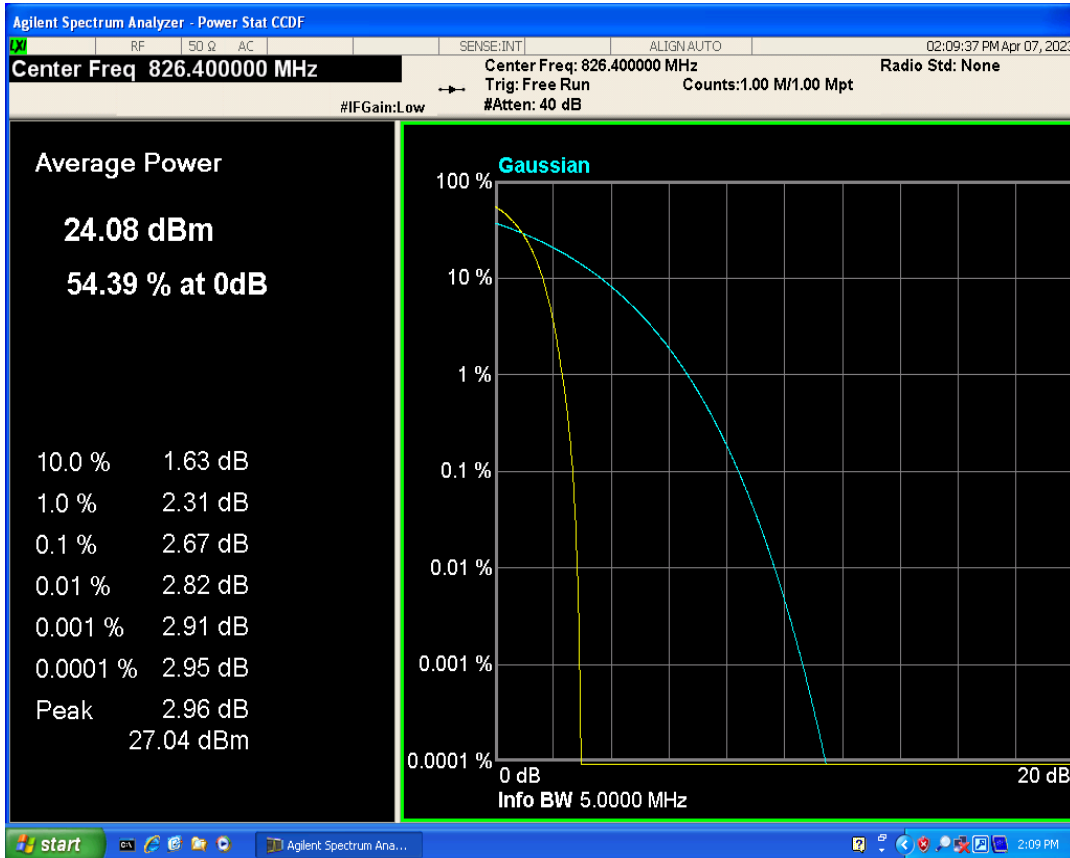

WCDMA Band2 Channel=9262

WCDMA Band2 Channel=9400

WCDMA Band2 Channel=9538

WCDMA Band4 Channel=1312

WCDMA Band4 Channel=1513

WCDMA Band4 Channel=1413

WCDMA Band5 Channel=4132

WCDMA Band5 Channel=4233