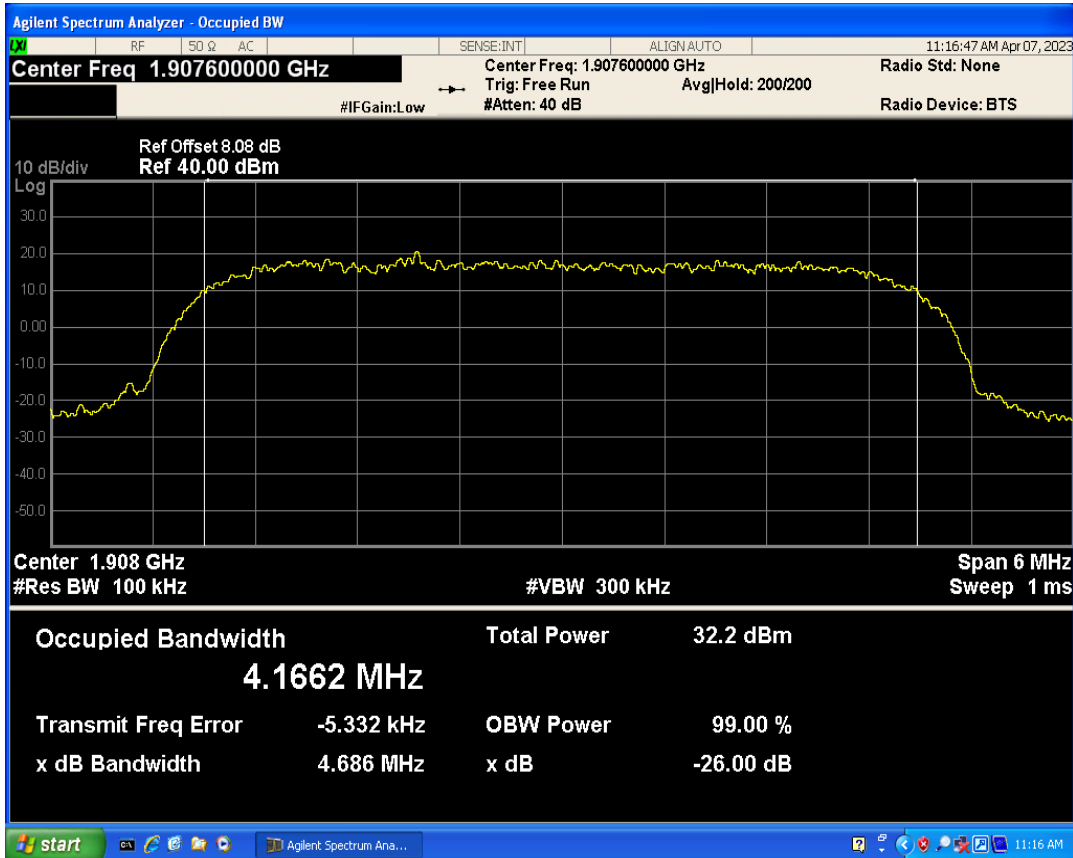

WCDMA Band5 Channel=4182

Occupied bandwidth

Band	Channel	Frequency (MHz)	99% OBW (kHz)	-26dB EBW (kHz)	Verdict
WCDMA Band2	9262	1852.4	4185.043	4782.307	PASS
WCDMA Band2	9400	1880	4182.366	4735.036	PASS
WCDMA Band2	9538	1907.6	4166.169	4686.367	PASS
WCDMA Band4	1312	1712.4	4170.893	4726.905	PASS
WCDMA Band4	1413	1732.6	4185.540	4717.501	PASS
WCDMA Band4	1513	1752.6	4182.926	4720.596	PASS
WCDMA Band5	4132	826.4	4184.314	4721.269	PASS
WCDMA Band5	4182	836.4	4174.629	4700.638	PASS
WCDMA Band5	4233	846.6	4190.522	4727.996	PASS

WCDMA Band2 Channel=9262

WCDMA Band2 Channel=9538

WCDMA Band2 Channel=9400

WCDMA Band4 Channel=1312

WCDMA Band4 Channel=1513

WCDMA Band4 Channel=1413

WCDMA Band5 Channel=4132

WCDMA Band5 Channel=4182