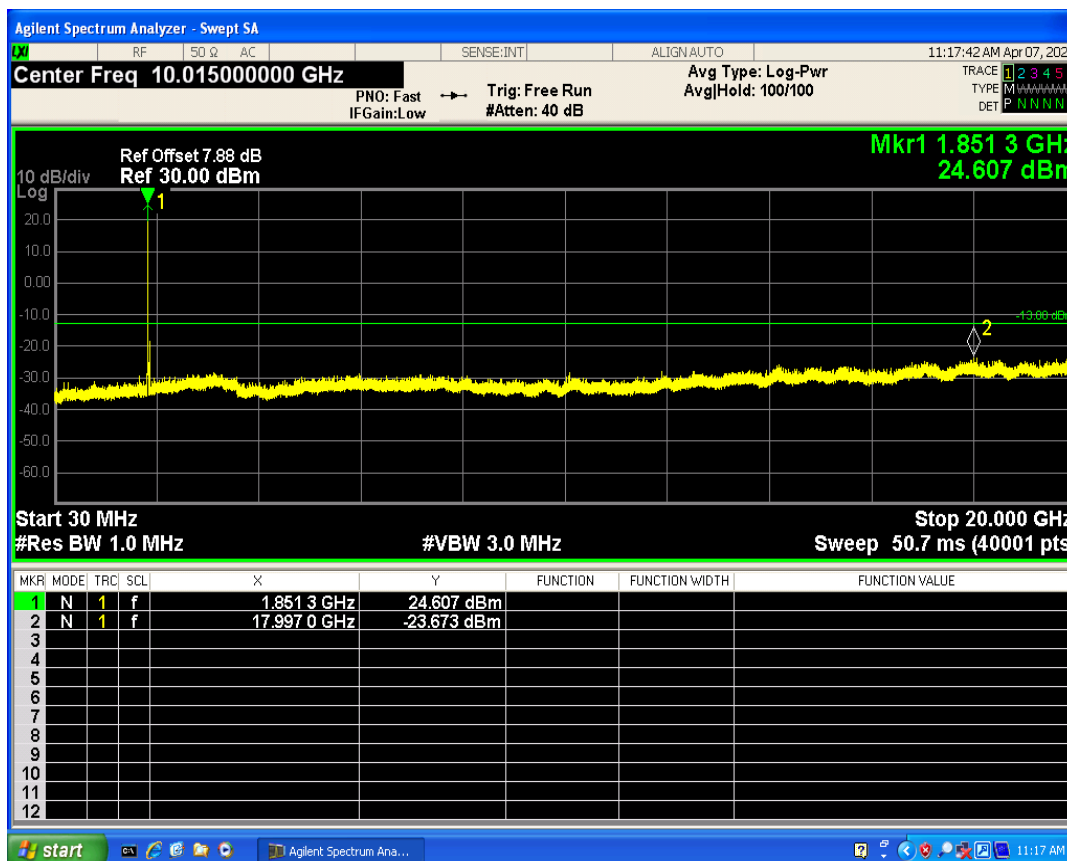

WCDMA Band2 Channel=9262

WCDMA Band2 Channel=9538

WCDMA Band4 Channel=1513

WCDMA Band4 Channel=1312

WCDMA Band5 Channel=4132

WCDMA Band5 Channel=4233

Out-of-band emissions

Band	Channel	Frequency (MHz)	Spur Freq (MHz)	Spur Level (dBm)	Limit (dBm)	Verdict
WCDMA Band2	9262	1852.4	17997.01	-23.67	-13	PASS
WCDMA Band2	9400	1880	19937.59	-23.36	-13	PASS
WCDMA Band2	9538	1907.6	19930.60	-22.19	-13	PASS
WCDMA Band4	1312	1712.4	17826.76	-24.22	-13	PASS
WCDMA Band4	1413	1732.6	19864.70	-24.17	-13	PASS
WCDMA Band4	1513	1752.6	19859.71	-23.85	-13	PASS
WCDMA Band5	4132	826.4	3178.78	-29.96	-13	PASS
WCDMA Band5	4182	836.4	7896.08	-29.92	-13	PASS
WCDMA Band5	4233	846.6	3329.07	-30.28	-13	PASS

WCDMA Band2 Channel=9262

WCDMA Band2 Channel=9538

WCDMA Band2 Channel=9400

WCDMA Band4 Channel=1312

WCDMA Band4 Channel=1513

WCDMA Band4 Channel=1413

WCDMA Band5 Channel=4182

WCDMA Band5 Channel=4132