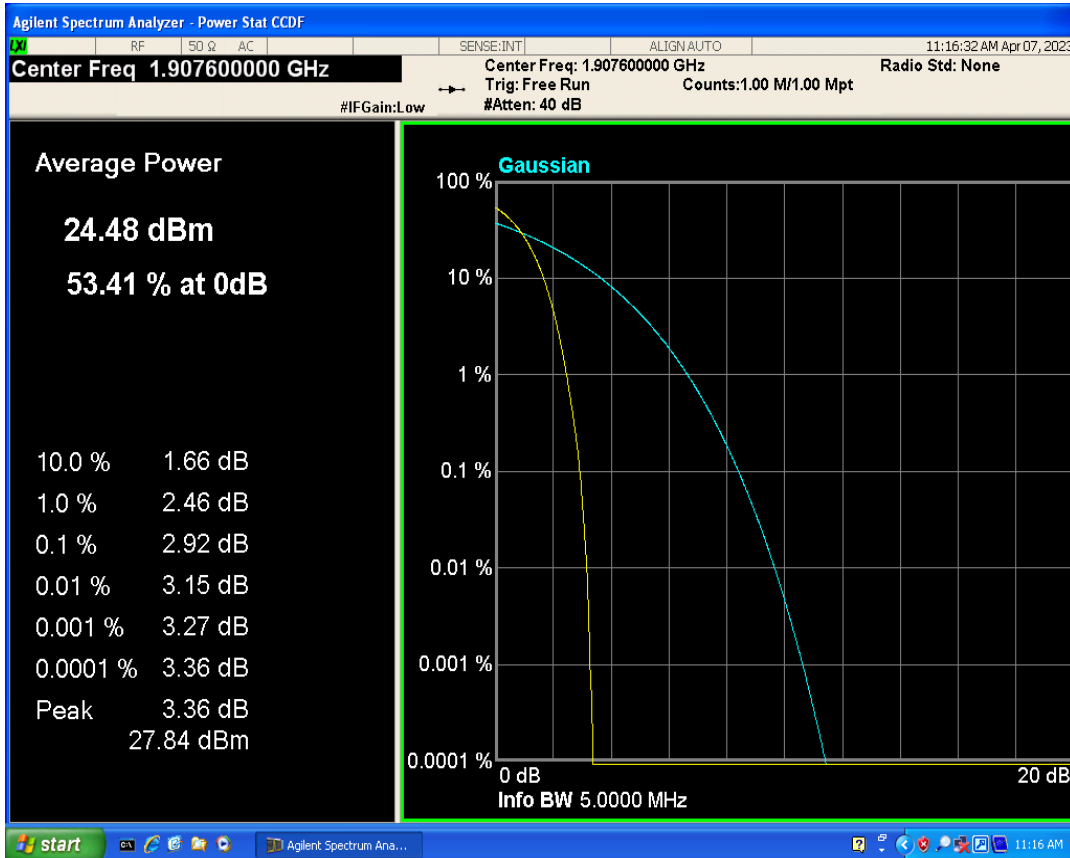

Peak-to-Average Ratio

Band	Channel	Frequency (MHz)	Result (dB)	high Limit (dB)	Verdict
WCDMA Band2	9262	1852.4	2.89	13	PASS
WCDMA Band2	9400	1880	2.88	13	PASS
WCDMA Band2	9538	1907.6	2.92	13	PASS
WCDMA Band4	1312	1712.4	2.81	13	PASS
WCDMA Band4	1413	1732.6	2.43	13	PASS
WCDMA Band4	1513	1752.6	2.87	13	PASS
WCDMA Band5	4132	826.4	2.67	13	PASS
WCDMA Band5	4182	836.4	2.86	13	PASS
WCDMA Band5	4233	846.6	2.53	13	PASS

WCDMA Band2 Channel=9262

WCDMA Band2 Channel=9400

WCDMA Band2 Channel=9538

WCDMA Band4 Channel=1312

WCDMA Band4 Channel=1513

WCDMA Band4 Channel=1413

WCDMA Band5 Channel=4132

WCDMA Band5 Channel=4233