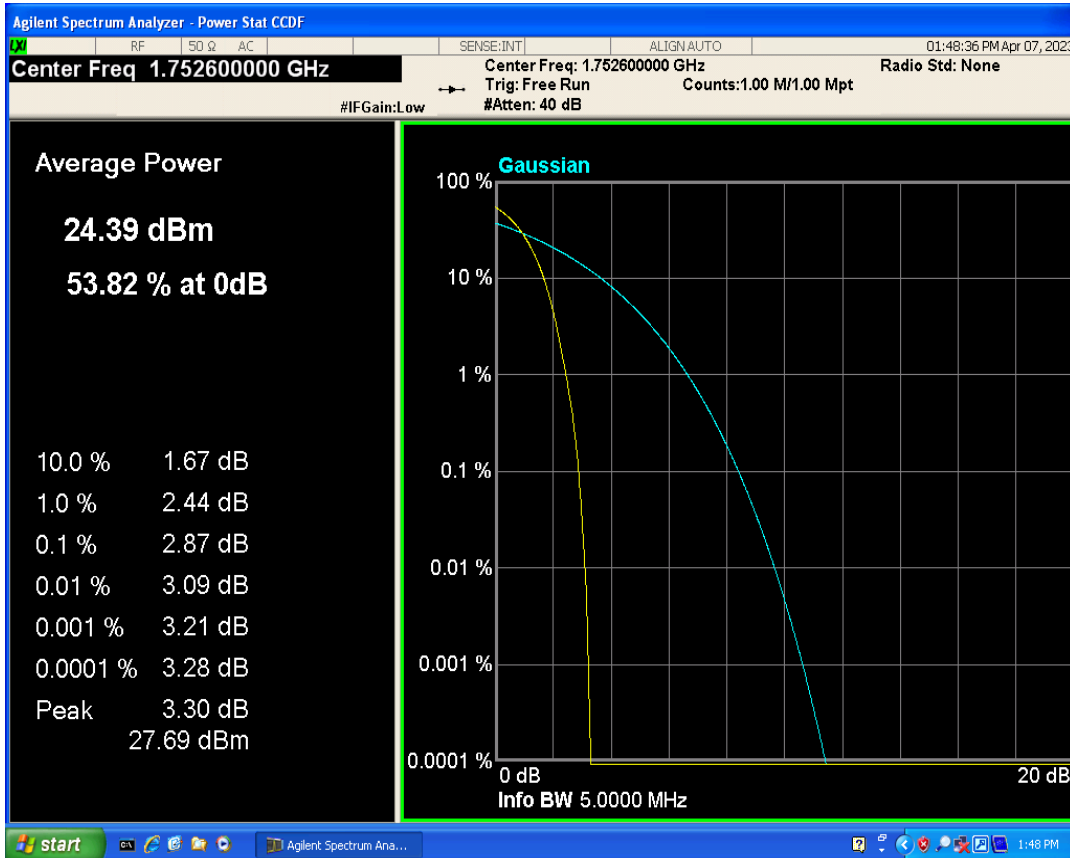

WCDMA Band2 Channel=9262

WCDMA Band2 Channel=9400

WCDMA Band2 Channel=9538

WCDMA Band4 Channel=1312

WCDMA Band4 Channel=1513

WCDMA Band4 Channel=1413

WCDMA Band5 Channel=4132

WCDMA Band5 Channel=4233