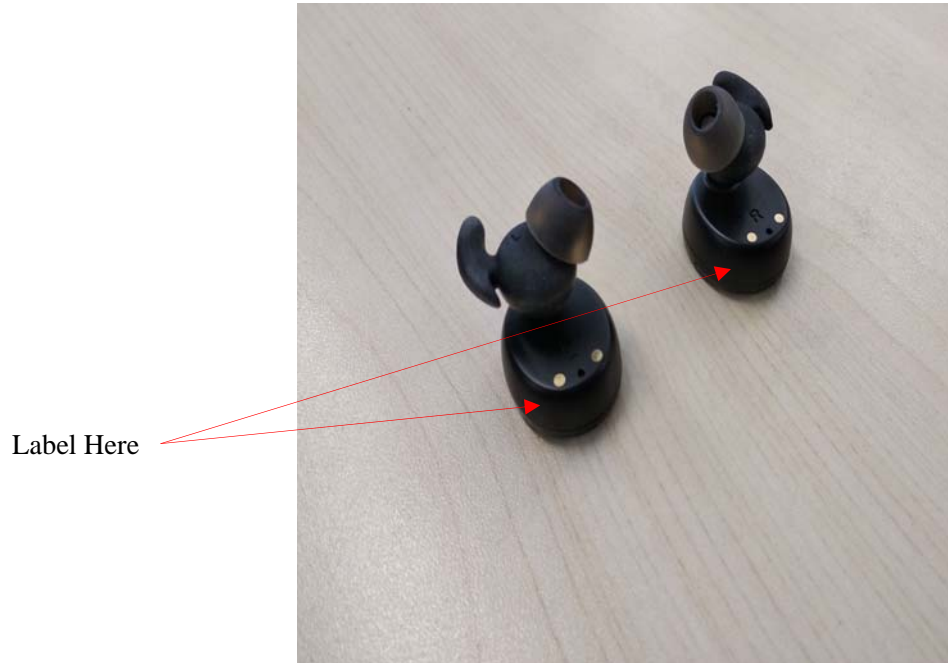

EXHIBIT A - FCC ID LABELING AND LOCATION

FCC ID Label

FCC ID: 2AQRD-SPUNKYBUDS

Proposed FCC ID Label Location

The label shown shall be permanently affixed at a conspicuous location on the device and be readily visible to the user at the time purchase (Labeling requirements per 2.925)