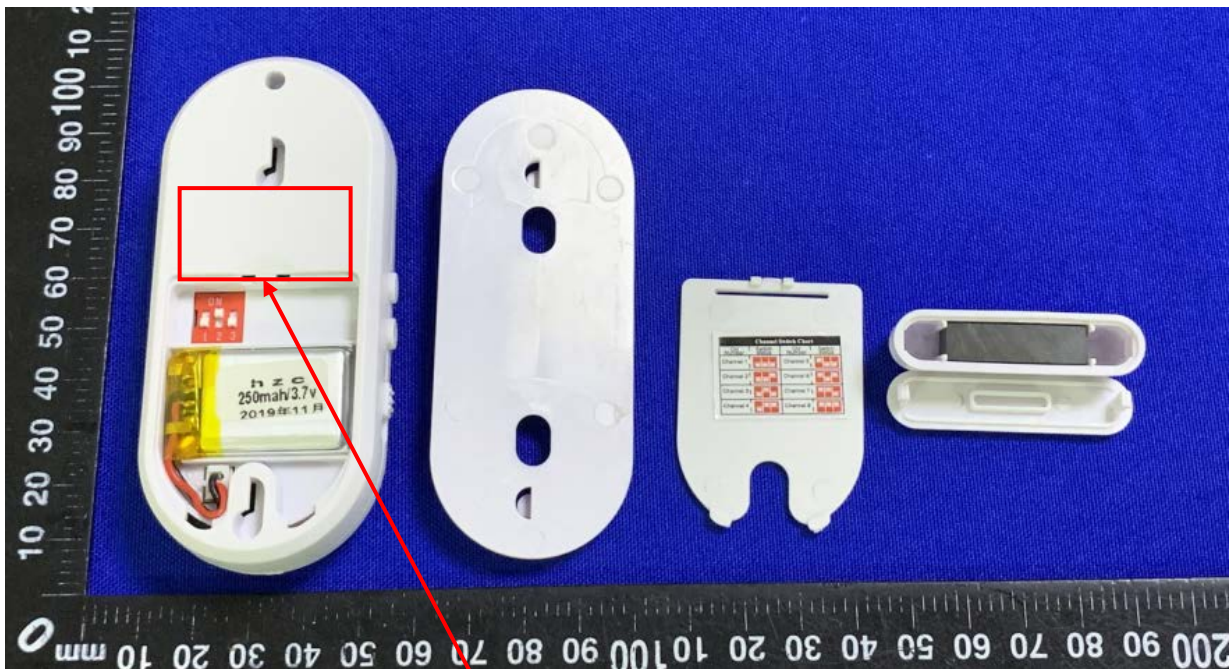

Label Artwork and Location

Model: WL-T1907

Label:

Size: L*W=24*14.5mm

Location