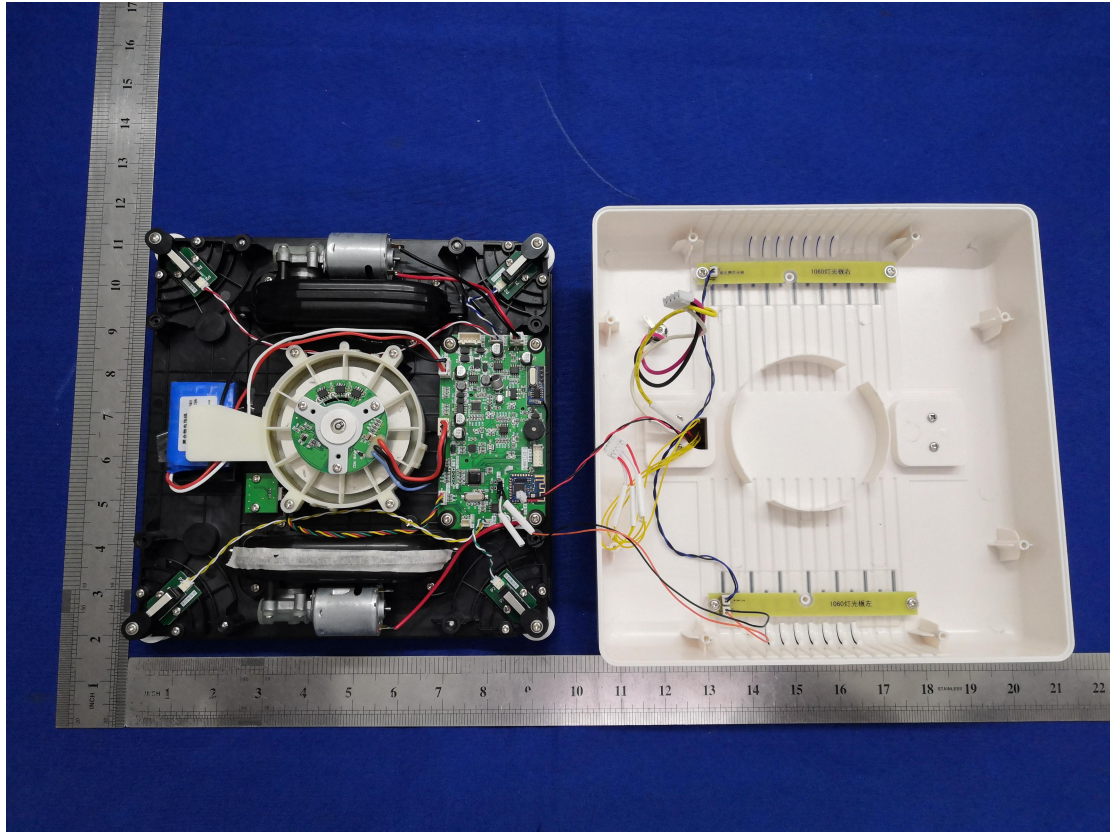

# Internal photographs

FCC ID: 2AQQO-WS-1060

BT: PCB antenna