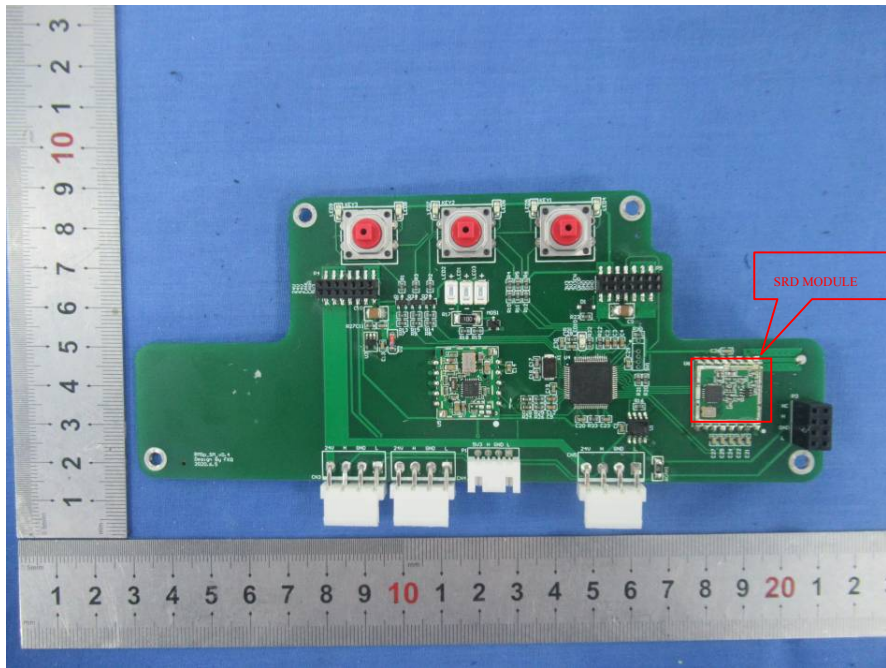

EXHIBIT B - EUT INTERNAL PHOTOGRAPHS

Antenna
for 13.56 MHz

RFID Module
MIFRCS22

MIFRCS22

27.1200
MHZ

MIFRCS22