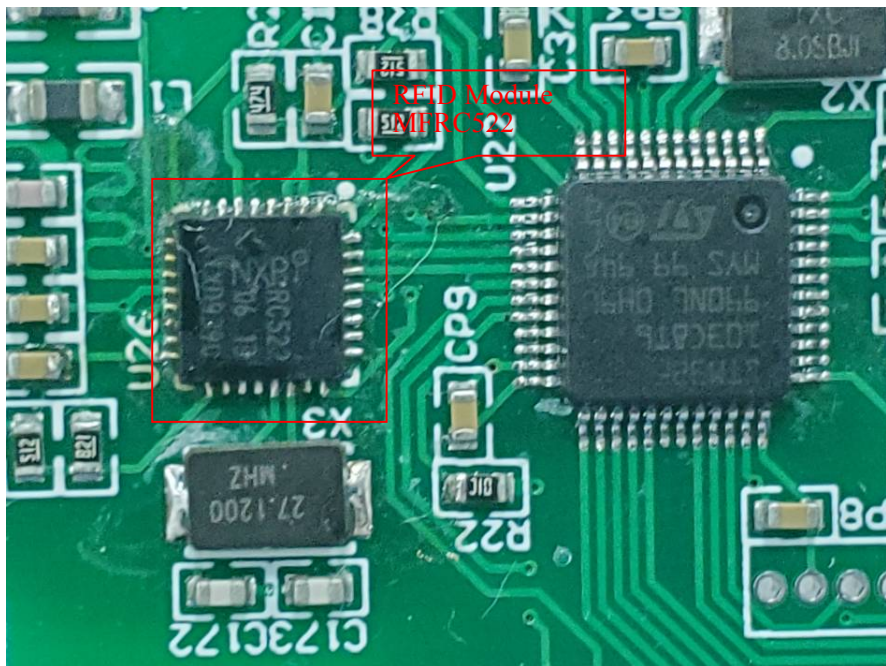

EXHIBIT B - EUT INTERNAL PHOTOGRAPHS

Antenna
for 13.56 MHz

RFID Module
MIFRCS22

MIFRCS22

27.1200
MHZ

MIFRCS22