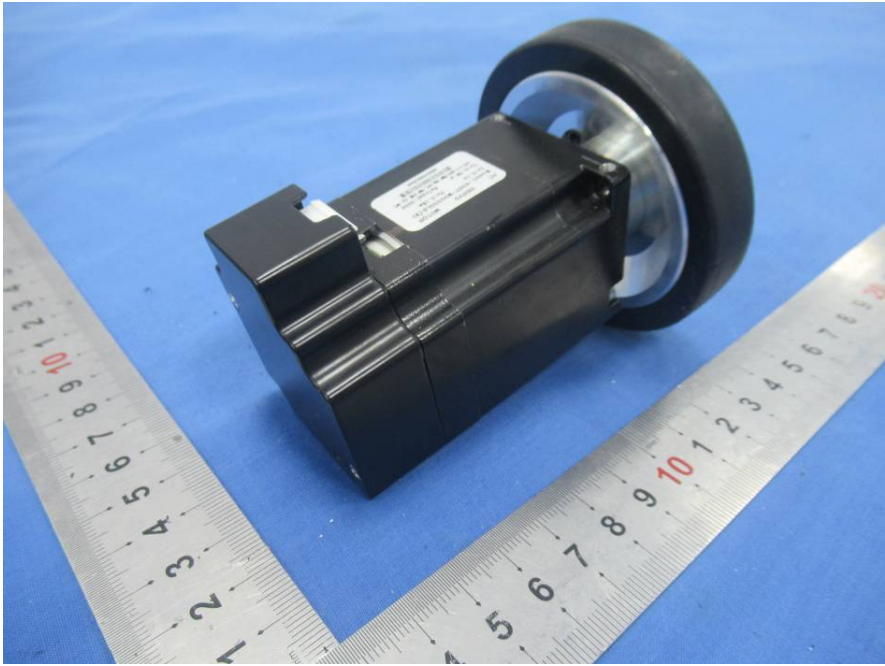

EXHIBIT B - EUT INTERNAL PHOTOGRAPHS

Antenna
for 13.56 MHz

RFID Module
MIFRCS22

MIFRCS22

27.1200
MHZ

MIFRCS22