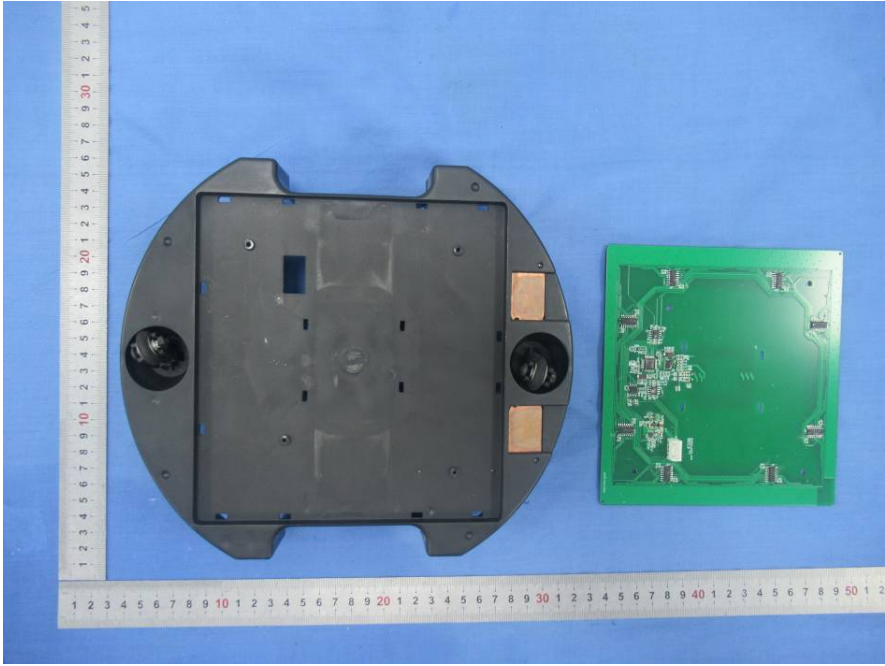

EXHIBIT B - EUT INTERNAL PHOTOGRAPHS

Antenna
for 13.56 MHz

RFID Module
MIFRCS22

MIFRCS22

27.1200
MHZ

MIFRCS22