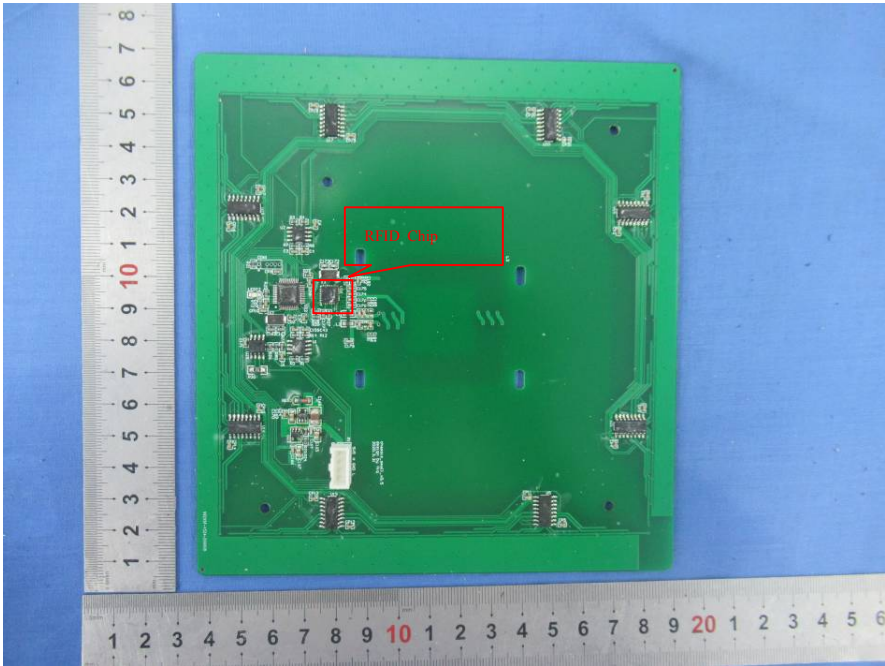

EXHIBIT B - EUT INTERNAL PHOTOGRAPHS

Antenna
for 13.56 MHz

RFID Module
MIFRCS22

MIFRCS22

27.1200
MHZ

MIFRCS22