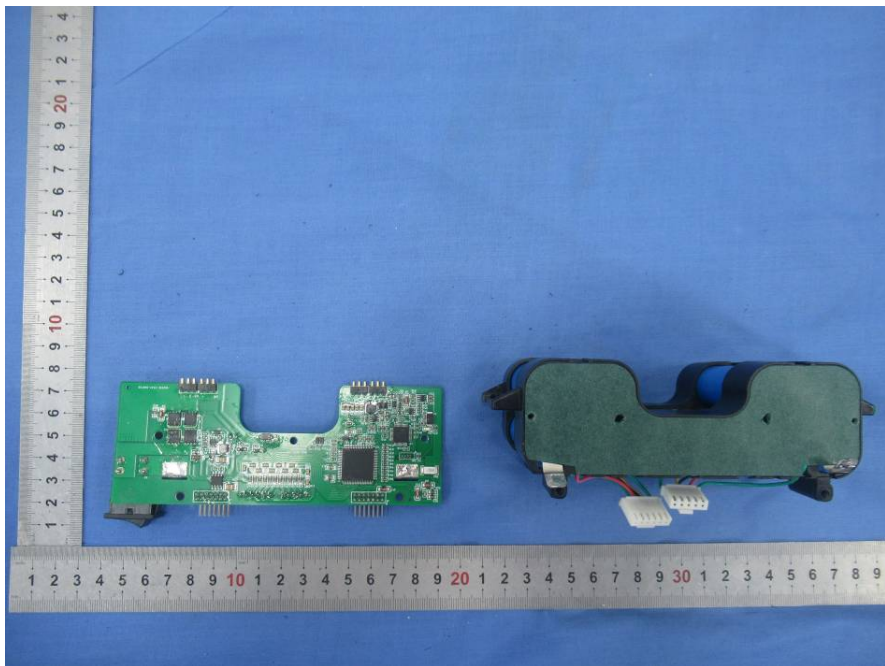

EXHIBIT B - EUT INTERNAL PHOTOGRAPHS

Antenna
for 13.56 MHz

RFID Module
MIFRCS22

MIFRCS22

27.1200
MHZ

MIFRCS22