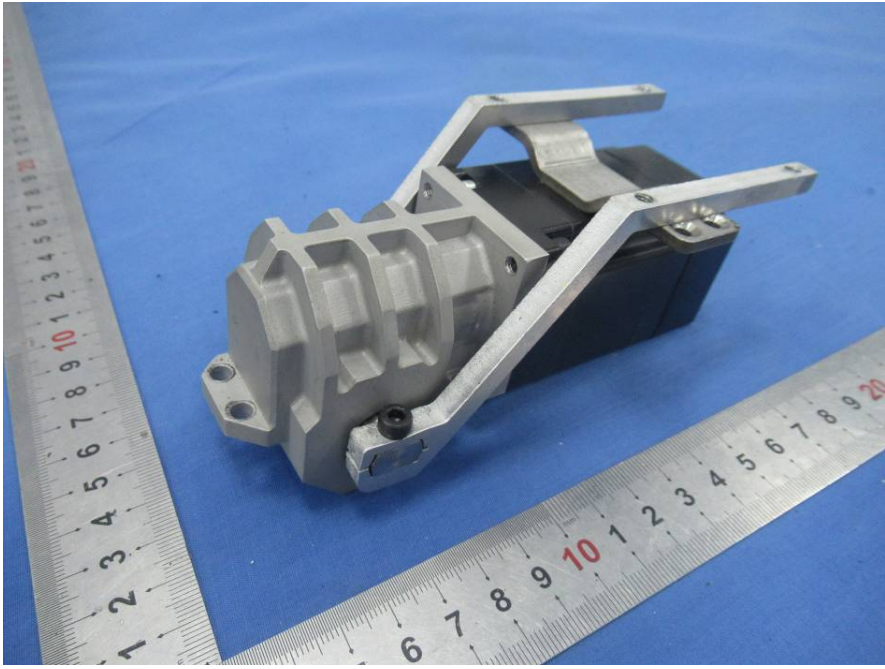

EXHIBIT B - EUT INTERNAL PHOTOGRAPHS

Antenna
for 13.56 MHz

RFID Module
MIFRCS22

MIFRCS22

27.1200
MHZ

MIFRCS22