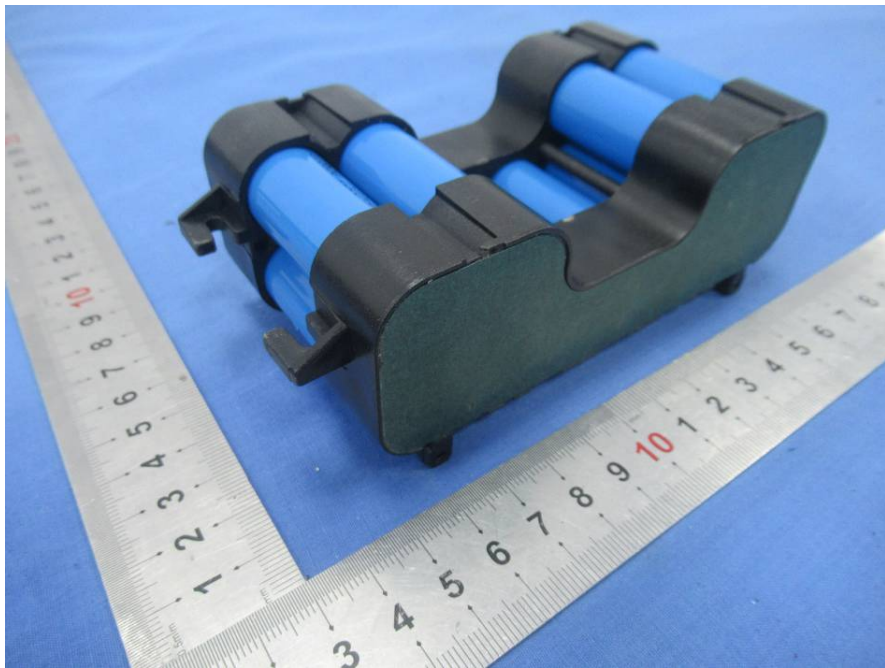

EXHIBIT B - EUT INTERNAL PHOTOGRAPHS

Antenna
for 13.56 MHz

RFID Module
MIFRCS22

MIFRCS22

27.1200
MHZ

MIFRCS22