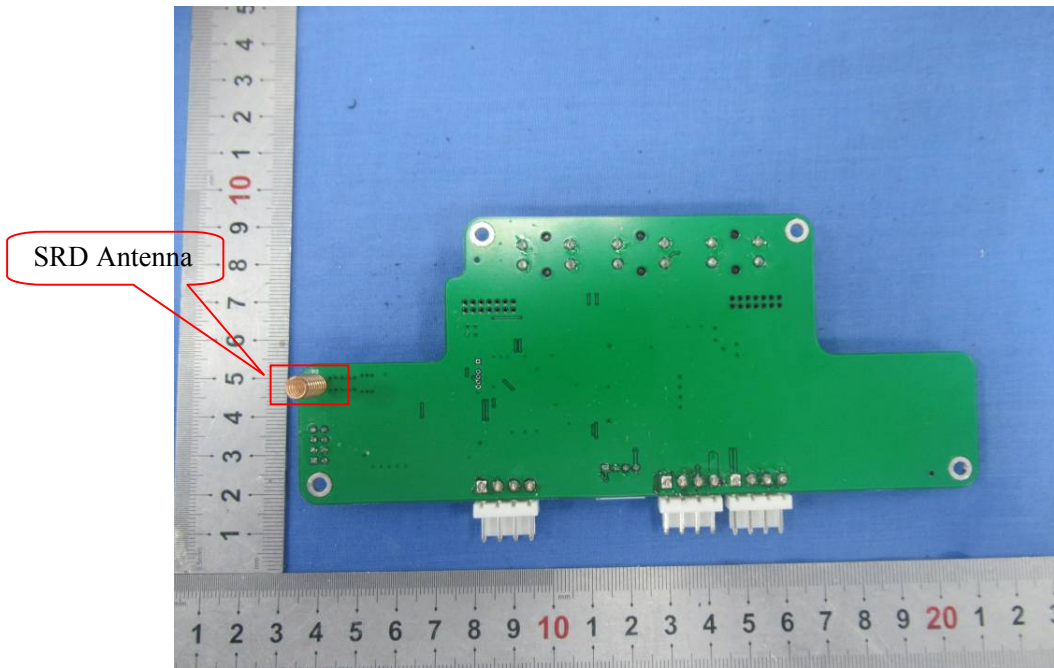

EXHIBIT B - EUT INTERNAL PHOTOGRAPHS

Antenna
for 13.56 MHz

RFID Module
MIFRCS22

MIFRCS22

27.1200
MHZ

MIFRCS22