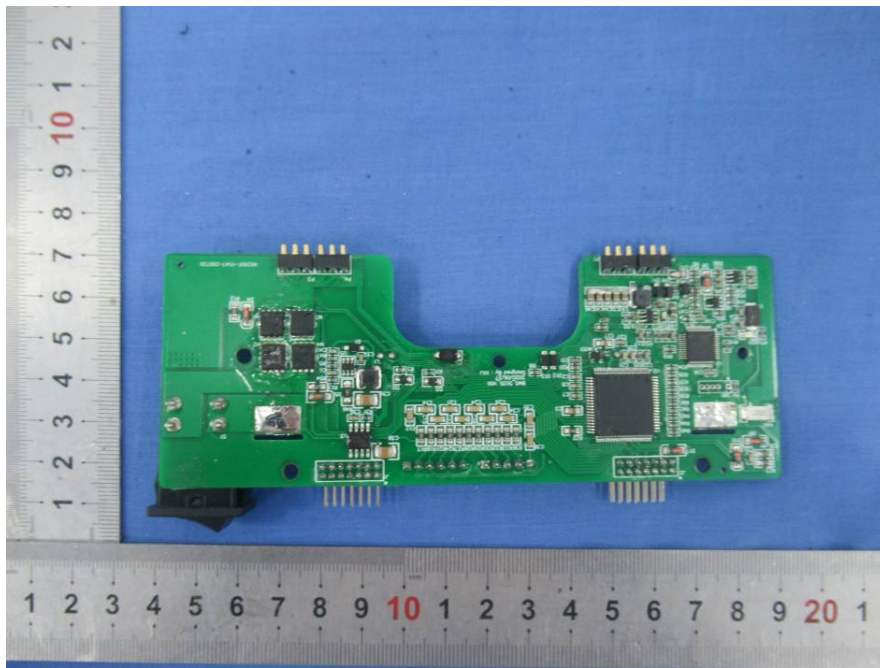

EXHIBIT B - EUT INTERNAL PHOTOGRAPHS

Antenna
for 13.56 MHz

RFID Module
MIFRCS22

MIFRCS22

27.1200
MHZ

MIFRCS22