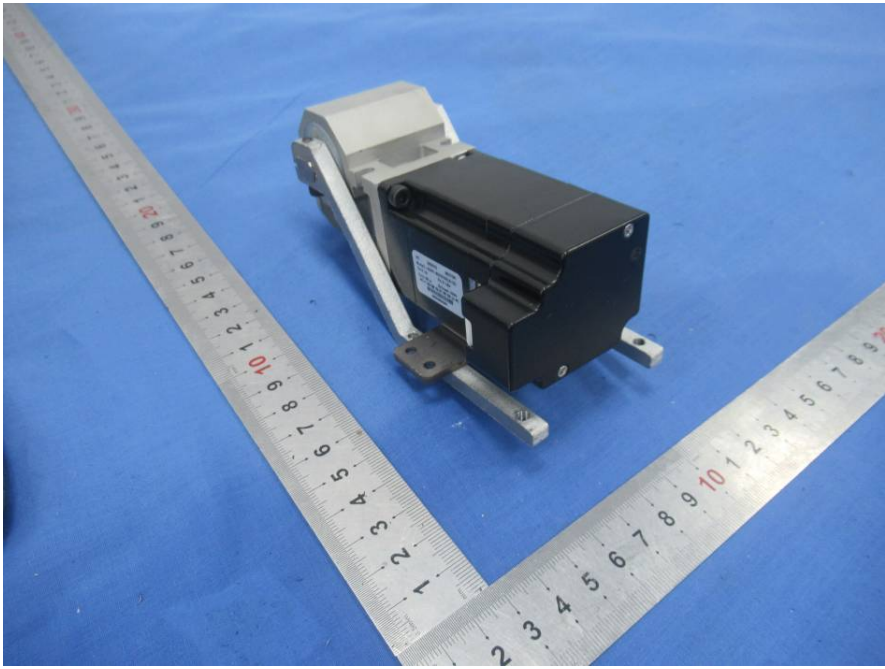

EXHIBIT B - EUT INTERNAL PHOTOGRAPHS

Antenna
for 13.56 MHz

RFID Module
MIFRCS22

MIFRCS22

27.1200
MHZ

MIFRCS22