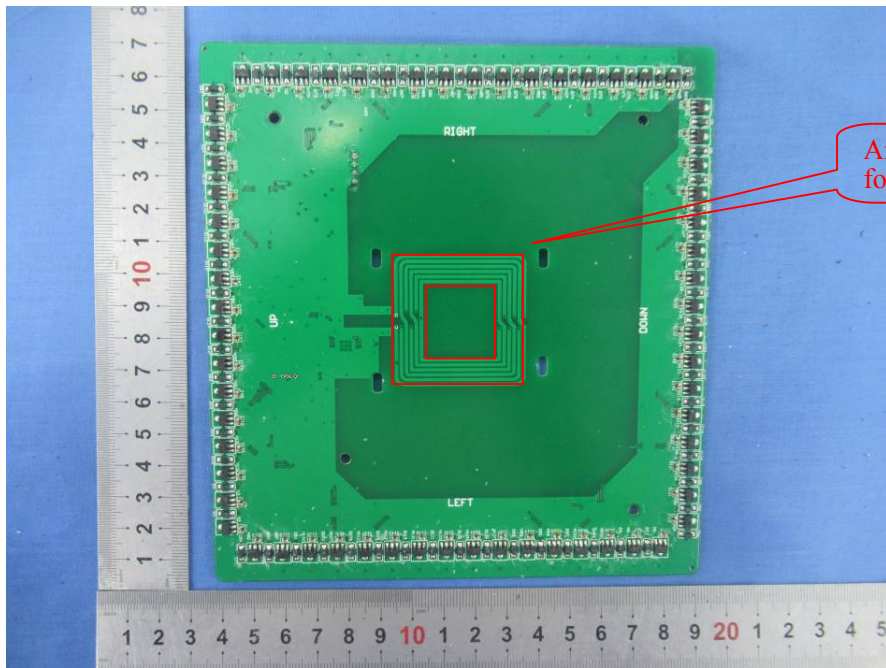

EXHIBIT B - EUT INTERNAL PHOTOGRAPHS

Antenna
for 13.56 MHz

RFID Module
MIFRCS22

MIFRCS22

27.1200
MHZ

MIFRCS22