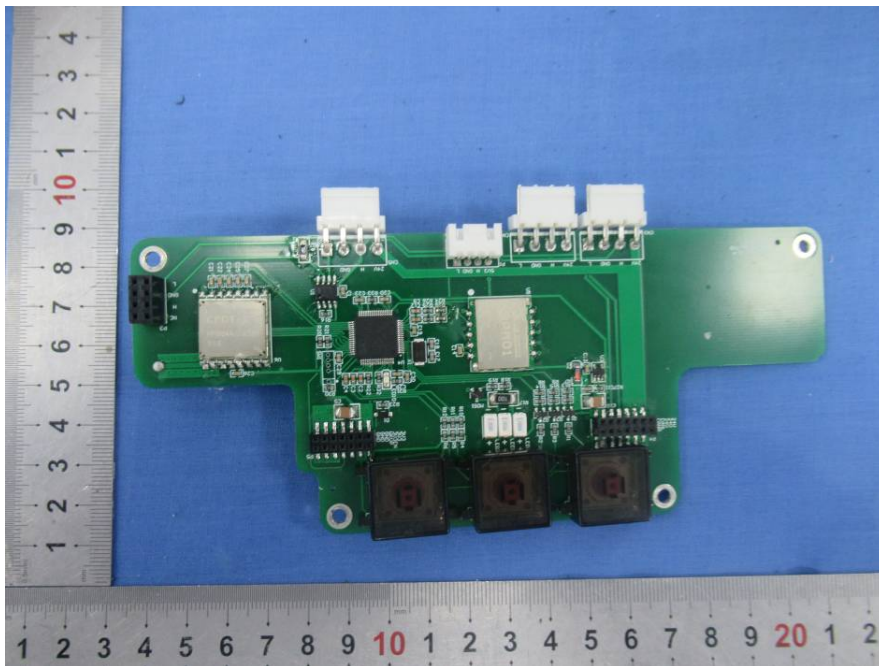

EXHIBIT B - EUT INTERNAL PHOTOGRAPHS

Antenna
for 13.56 MHz

RFID Module
MIFRCS22

MIFRCS22

27.1200
MHZ

MIFRCS22