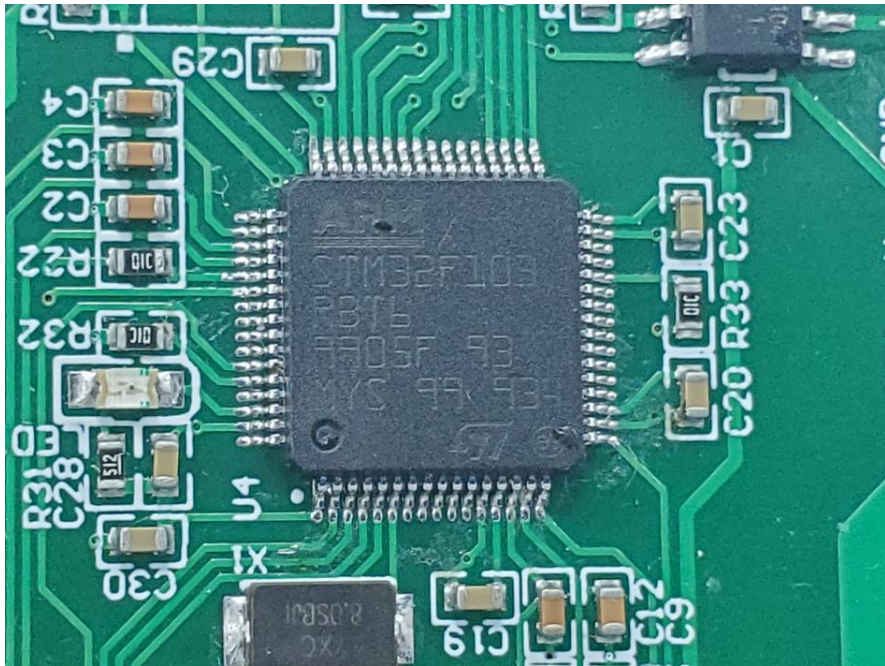

EXHIBIT B - EUT INTERNAL PHOTOGRAPHS

Antenna
for 13.56 MHz

RFID Module
MIFRCS22

MIFRCS22

27.1200
MHZ

MIFRCS22