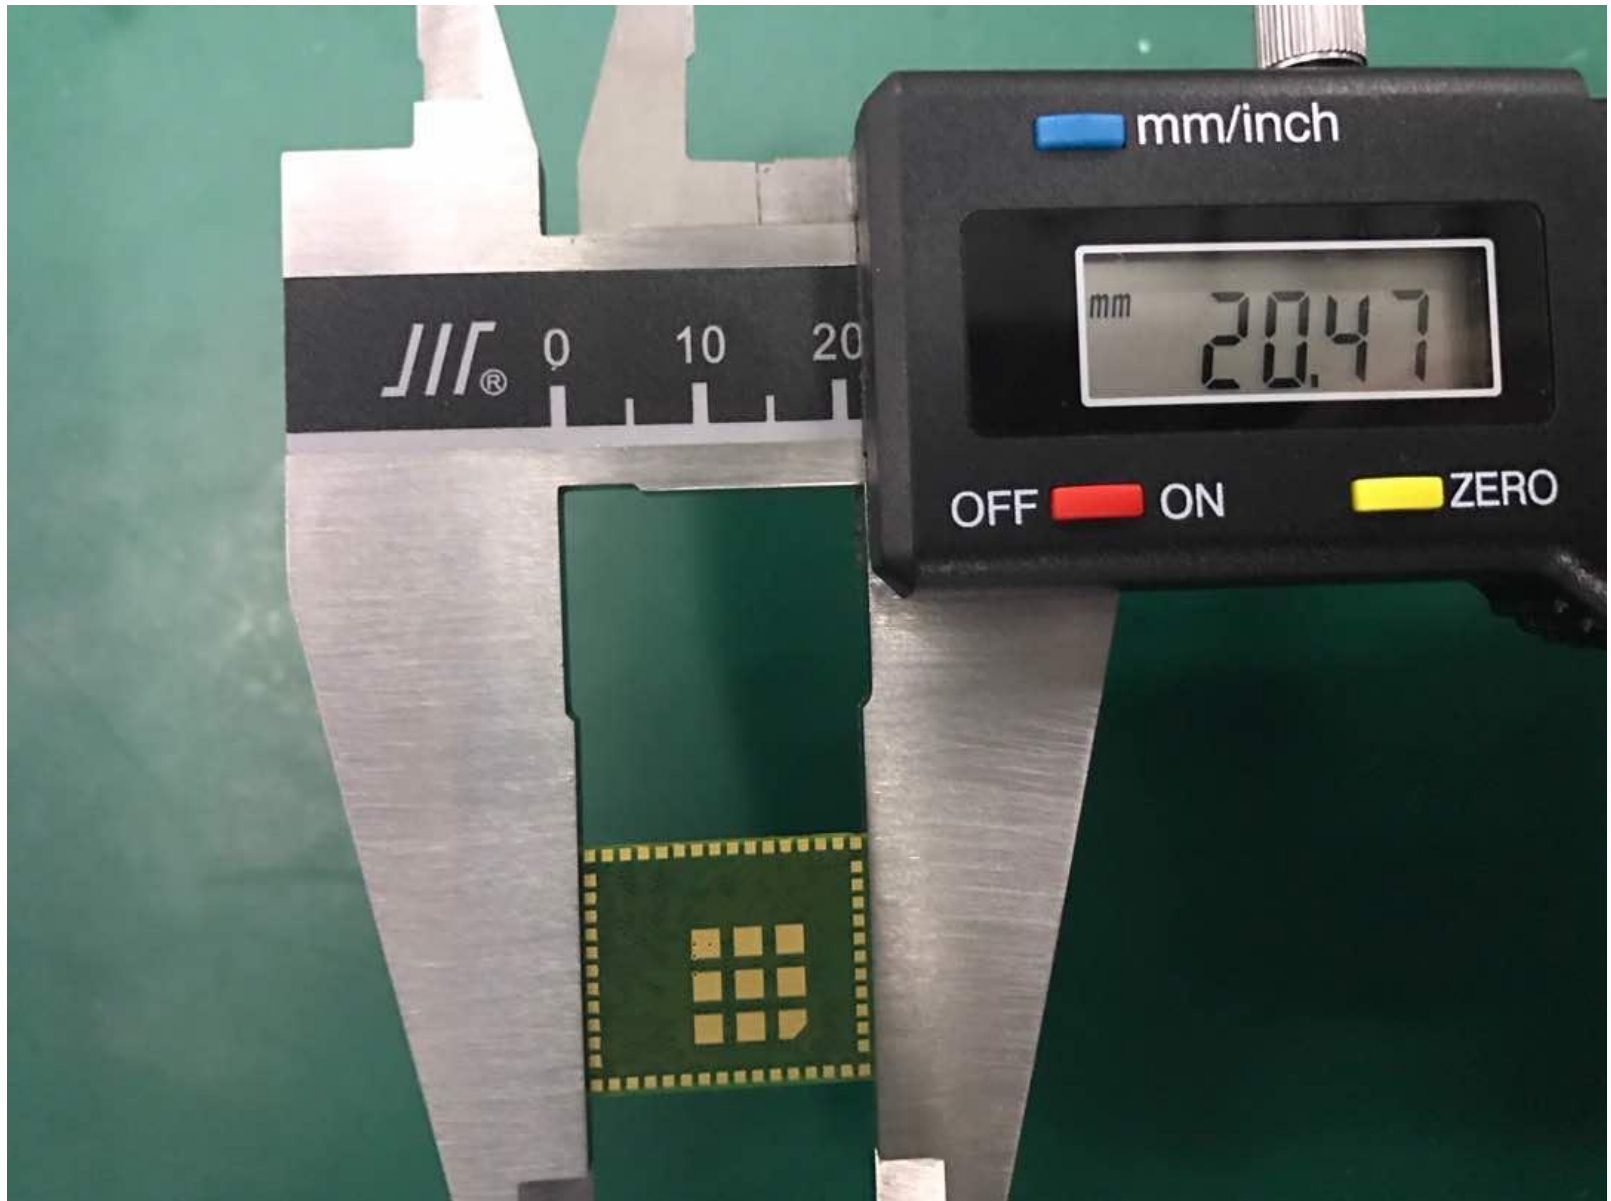

Bottom Side