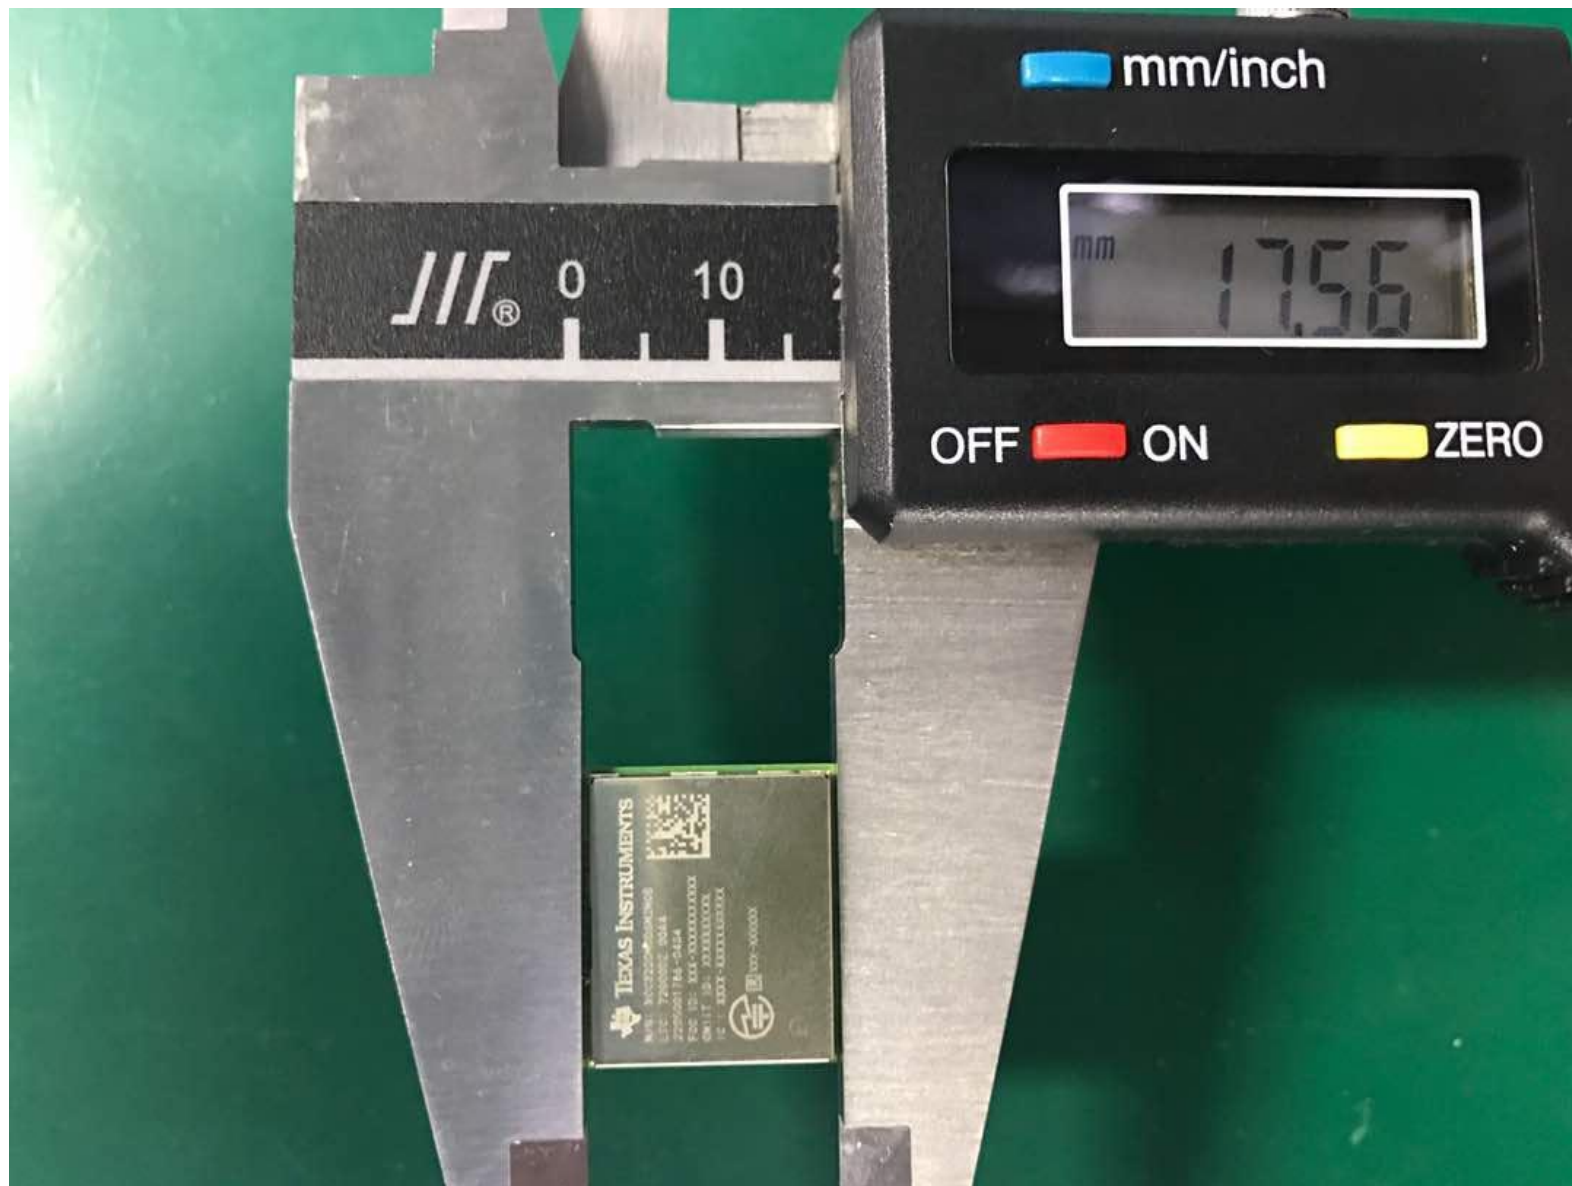

Top Side – Cover