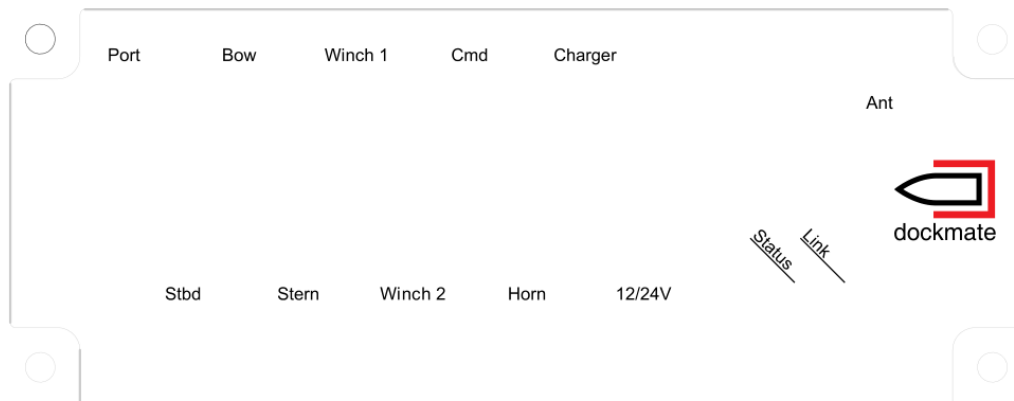

LABEL AND LOCATION

Size: L5.5cm*W3.5cm

①

②