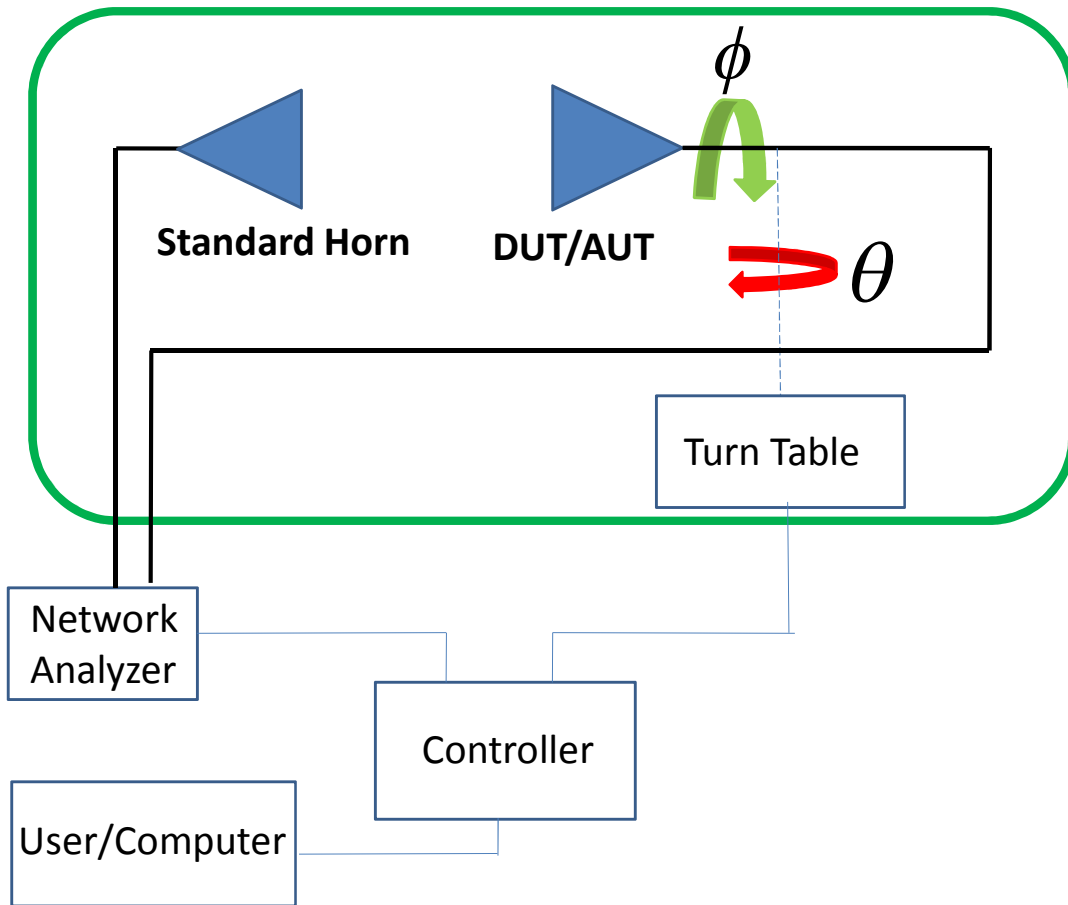

April 16, 2018

Outline

- **Antenna Environmental**
- **Antenna fixed method**
 - Wifi1 : Slot antenna lock screw in the housing
 - Wifi2 : Slot antenna lock screw in the housing
- **S11**
- **Efficiency**
 - a) Efficiency
 - b) Average Gain
 - c) Peak Gain
 - d) Performance table
- **Chamber Environmental**
- **Antenna 2D radiation patterns**

Antenna Environmental

Wifi1 & Wifi2 position

Antenna fixed method

Wifi1 & Wifi2 antenna solder nut and screw in housing.

Nut for M2.5 screw

S11

S21

Efficiency

Average Gain

Peak Gain

Performance table

Average	WiFi 2.4G	WiFi 5G
Frequency (MHz)	2400~2500	4900~5850
Efficiency (%)		
Wifi 1	10.4	13.1
Wifi 2	6.9	9.4
Peak Gain (dBi)		
Wifi 1	-4.5	-0.7
Wifi 2	-4.5	-2.5
Average Gain (dB)		
Wifi 1	-9.8	-8.9
Wifi 2	-11.6	-10.3

Chamber Environmental

Measurement System

Anechoic Chamber

Confidential

Chamber Environmental

Measurement

Confidential

Antenna 2D Radiation Patterns : Wifi 1