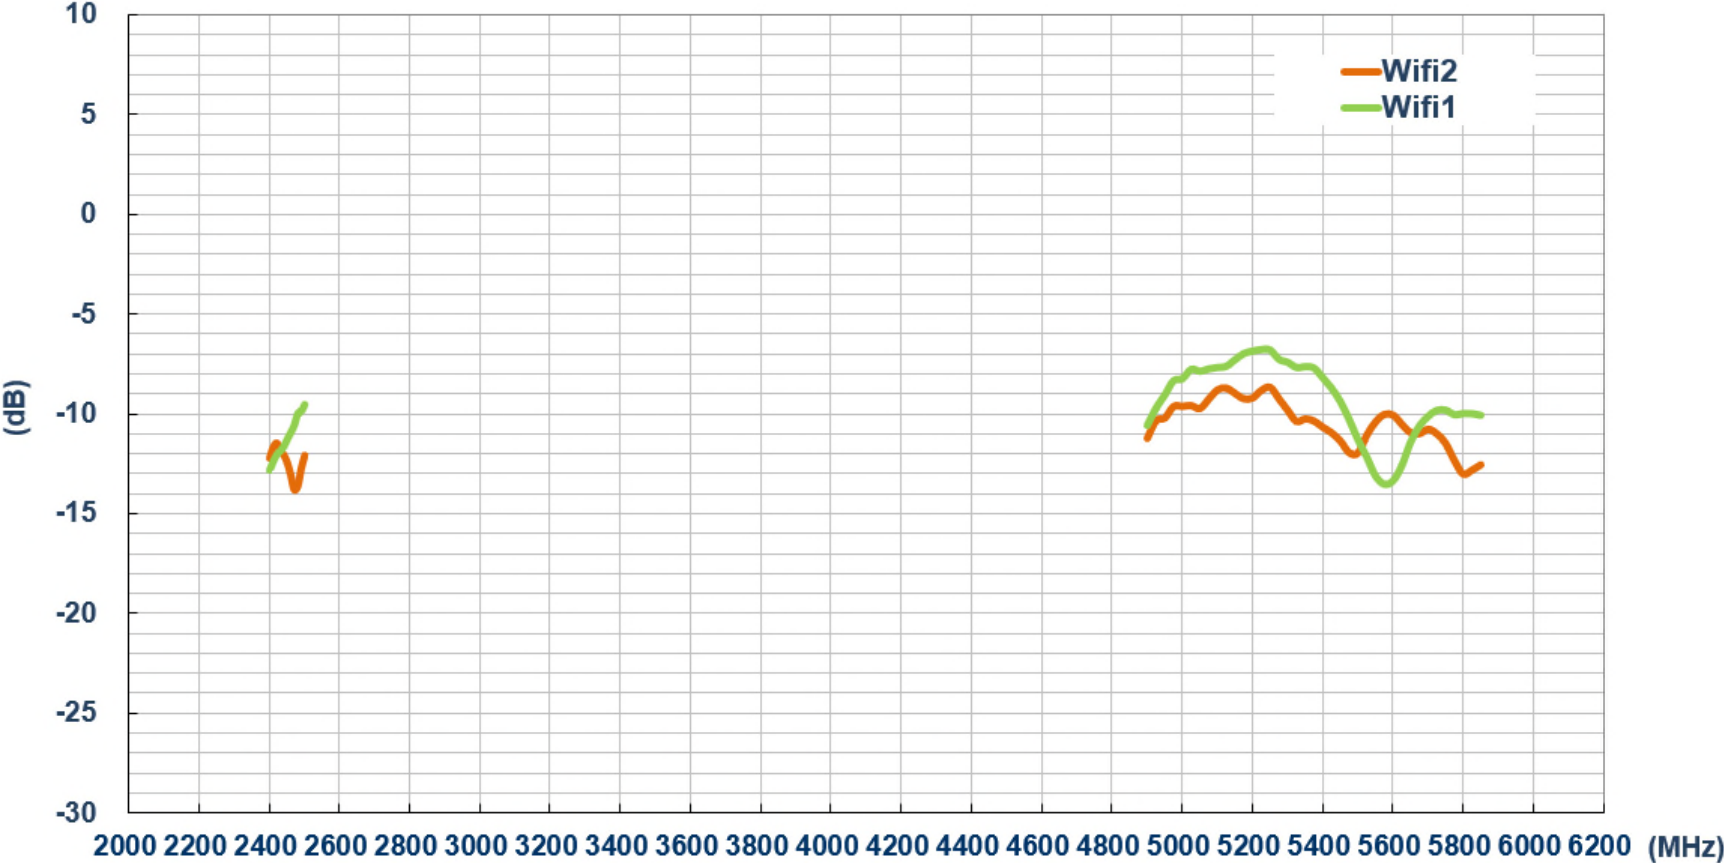

April 16, 2018

Outline

- **Antenna Environmental**
- **Antenna fixed method**
 - Wifi1 : Slot antenna lock screw in the housing
 - Wifi2 : Slot antenna lock screw in the housing
- **S11**
- **Efficiency**
 - a) Efficiency
 - b) Average Gain
 - c) Peak Gain
 - d) Performance table
- **Chamber Environmental**
- **Antenna 2D radiation patterns**

Antenna Environmental

Wifi1 & Wifi2 position

Antenna fixed method

Wifi1 & Wifi2 antenna solder nut and screw in housing.

Nut for M2.5 screw

S11

S21

Efficiency

Average Gain

Peak Gain

Performance table

Average	WiFi 2.4G	WiFi 5G
Frequency (MHz)	2400~2500	4900~5850
Efficiency (%)		
Wifi 1	10.4	13.1
Wifi 2	6.9	9.4
Peak Gain (dBi)		
Wifi 1	-4.5	-0.7
Wifi 2	-4.5	-2.5
Average Gain (dB)		
Wifi 1	-9.8	-8.9
Wifi 2	-11.6	-10.3