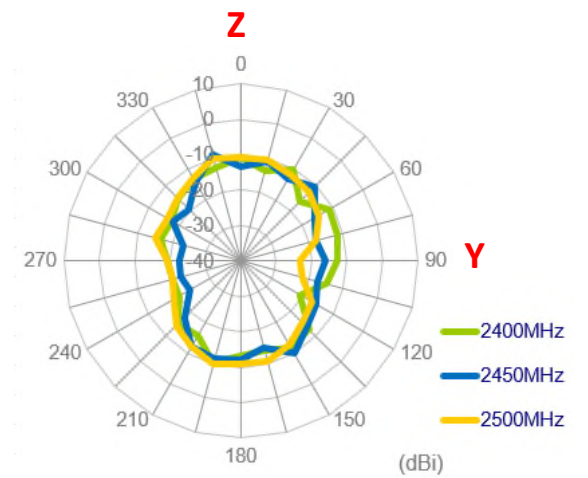

Antenna 2D Radiation Patterns : Wifi 2