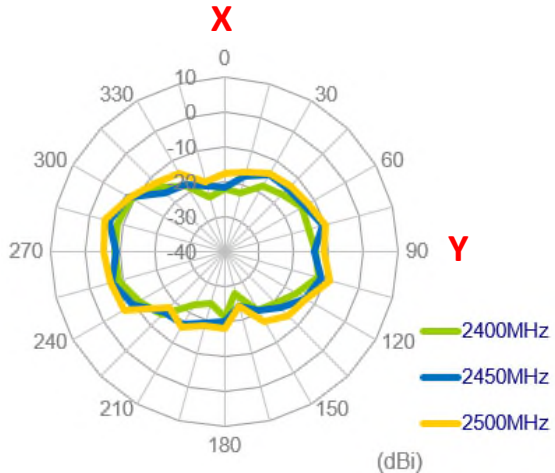

Average Gain

Peak Gain

Performance table

Average	WiFi 2.4G	WiFi 5G
Frequency (MHz)	2400~2500	4900~5850
Efficiency (%)		
Wifi 1	10.4	13.1
Wifi 2	6.9	9.4
Peak Gain (dBi)		
Wifi 1	-4.5	-0.7
Wifi 2	-4.5	-2.5
Average Gain (dB)		
Wifi 1	-9.8	-8.9
Wifi 2	-11.6	-10.3

Chamber Environmental

Measurement System

Anechoic Chamber

Confidential

Chamber Environmental

Measurement

Confidential

Antenna 2D Radiation Patterns : Wifi 1