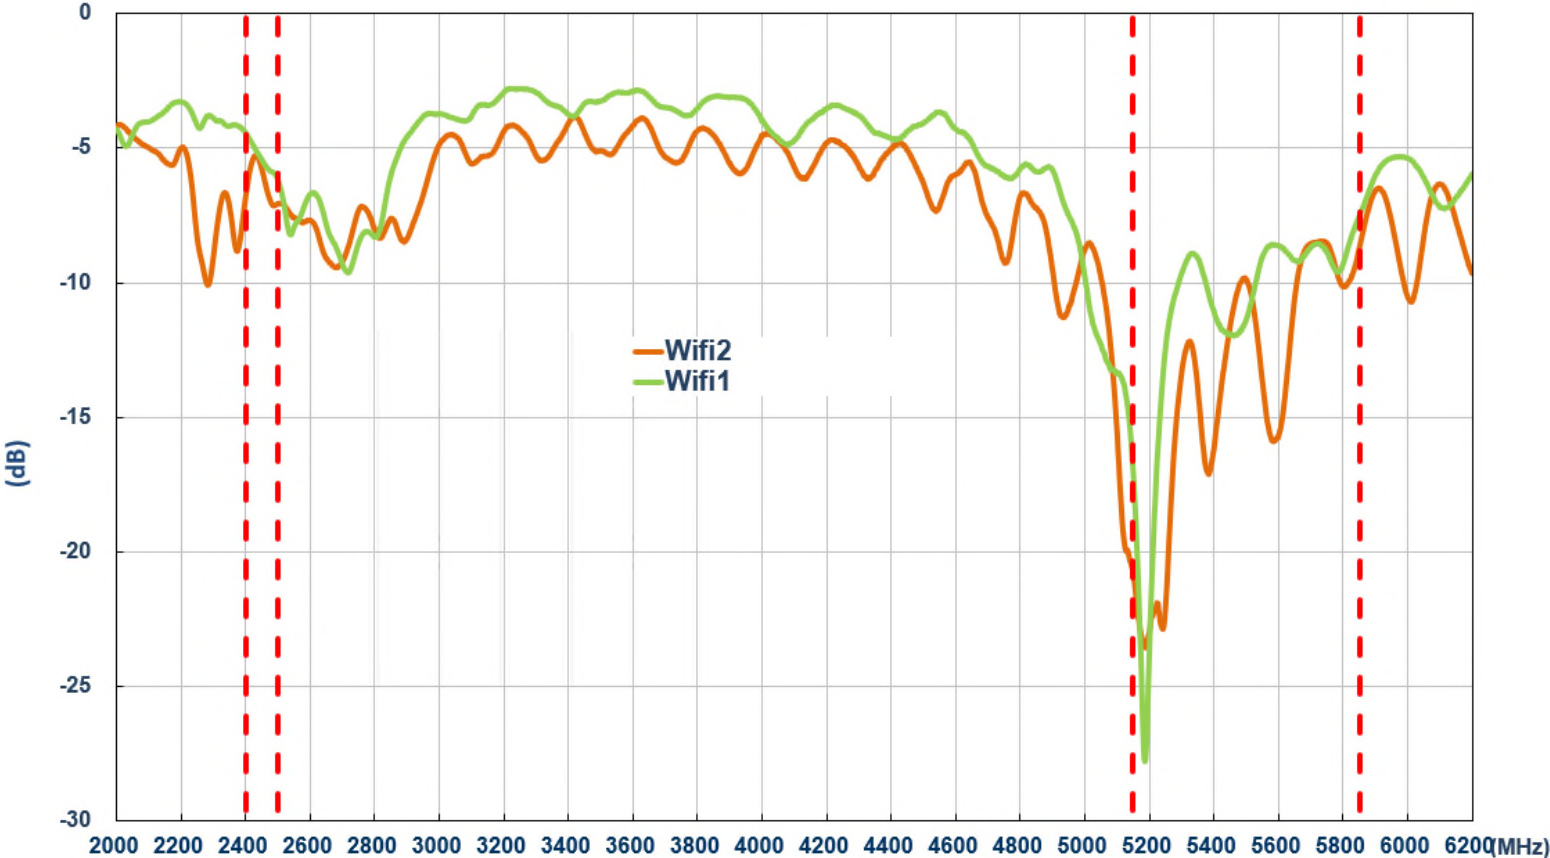

April 16, 2018

Outline

- **Antenna Environmental**
- **Antenna fixed method**
 - Wifi1 : Slot antenna lock screw in the housing
 - Wifi2 : Slot antenna lock screw in the housing
- **S11**
- **Efficiency**
 - a) Efficiency
 - b) Average Gain
 - c) Peak Gain
 - d) Performance table
- **Chamber Environmental**
- **Antenna 2D radiation patterns**

Antenna Environmental

Wifi1 & Wifi2 position

Antenna fixed method

Wifi1 & Wifi2 antenna solder nut and screw in housing.

Nut for M2.5 screw

S11

S21

Efficiency

Average Gain

Peak Gain

Performance table

Average	WiFi 2.4G	WiFi 5G
Frequency (MHz)	2400~2500	4900~5850
Efficiency (%)		
Wifi 1	10.4	13.1
Wifi 2	6.9	9.4
Peak Gain (dBi)		
Wifi 1	-4.5	-0.7
Wifi 2	-4.5	-2.5
Average Gain (dB)		
Wifi 1	-9.8	-8.9
Wifi 2	-11.6	-10.3