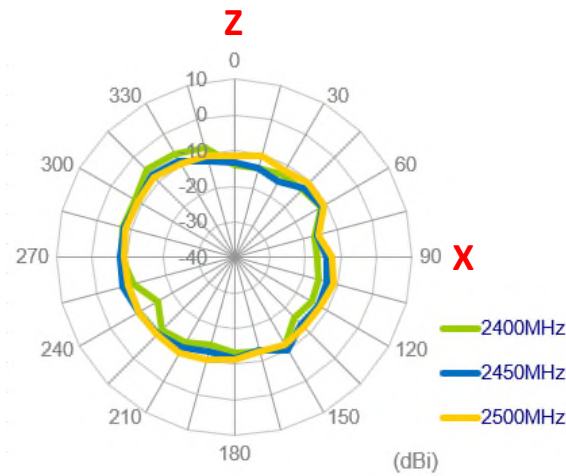

Antenna 2D Radiation Patterns : Wifi 2