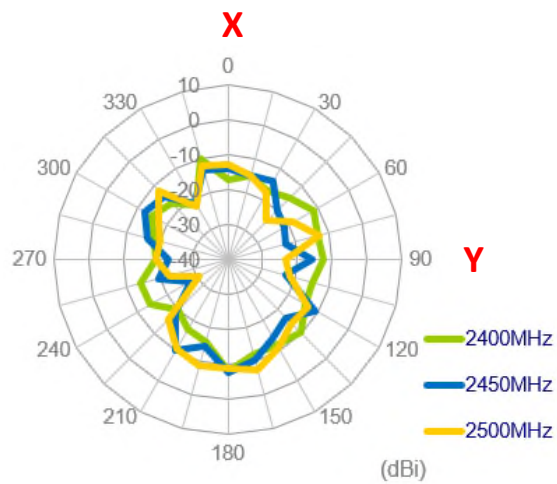

Antenna 2D Radiation Patterns : Wifi 2