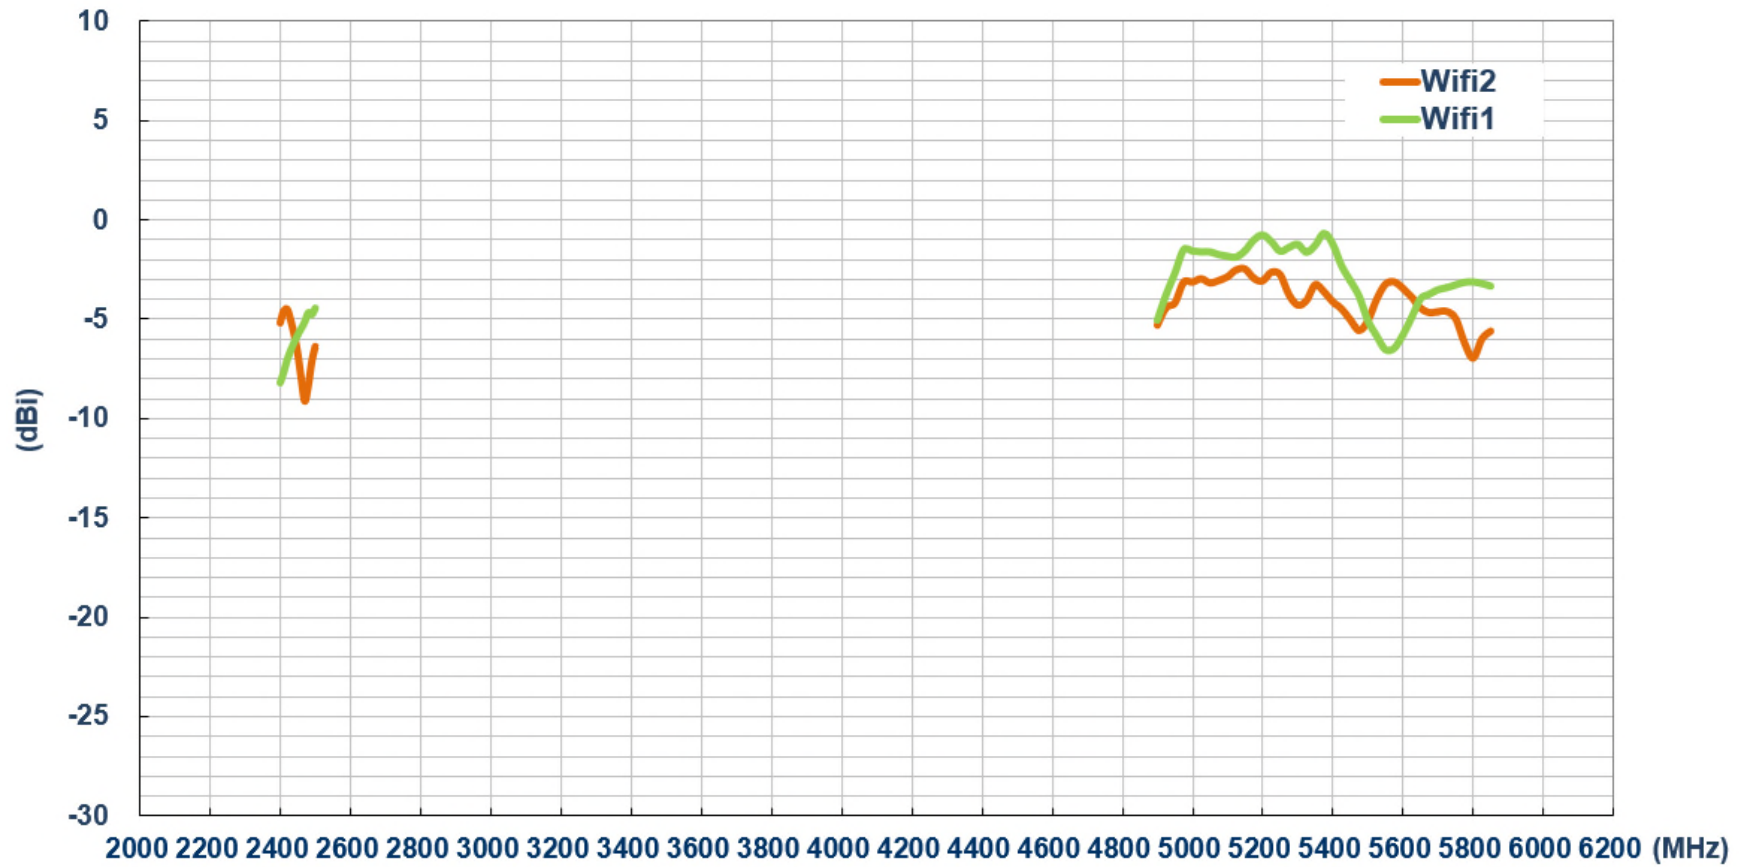

April 16, 2018

Outline

- **Antenna Environmental**
- **Antenna fixed method**
 - Wifi1 : Slot antenna lock screw in the housing
 - Wifi2 : Slot antenna lock screw in the housing
- **S11**
- **Efficiency**
 - a) Efficiency
 - b) Average Gain
 - c) Peak Gain
 - d) Performance table
- **Chamber Environmental**
- **Antenna 2D radiation patterns**

Antenna Environmental

Wifi1 & Wifi2 position

Antenna fixed method

Wifi1 & Wifi2 antenna solder nut and screw in housing.

Nut for M2.5 screw

S11

S21

Efficiency

Average Gain

Peak Gain

Performance table

Average	WiFi 2.4G	WiFi 5G
Frequency (MHz)	2400~2500	4900~5850
Efficiency (%)		
Wifi 1	10.4	13.1
Wifi 2	6.9	9.4
Peak Gain (dBi)		
Wifi 1	-4.5	-0.7
Wifi 2	-4.5	-2.5
Average Gain (dB)		
Wifi 1	-9.8	-8.9
Wifi 2	-11.6	-10.3