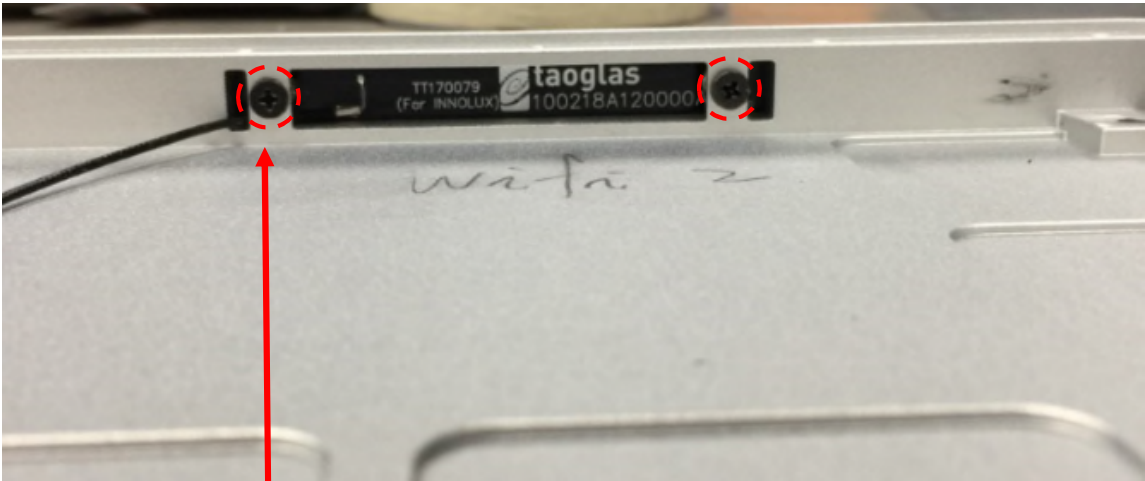

April 16, 2018

Outline

- **Antenna Environmental**
- **Antenna fixed method**
 - Wifi1 : Slot antenna lock screw in the housing
 - Wifi2 : Slot antenna lock screw in the housing
- **S11**
- **Efficiency**
 - a) Efficiency
 - b) Average Gain
 - c) Peak Gain
 - d) Performance table
- **Chamber Environmental**
- **Antenna 2D radiation patterns**

Antenna Environmental

Wifi1 & Wifi2 position

Antenna fixed method

Wifi1 & Wifi2 antenna solder nut and screw in housing.

Nut for M2.5 screw

S11

S21

Efficiency