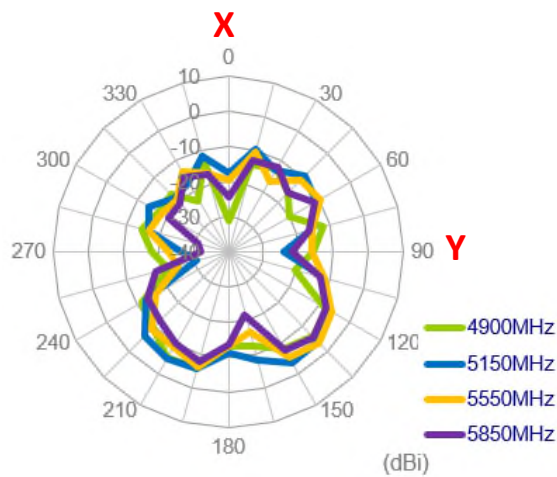

Antenna 2D Radiation Patterns : Wifi 2