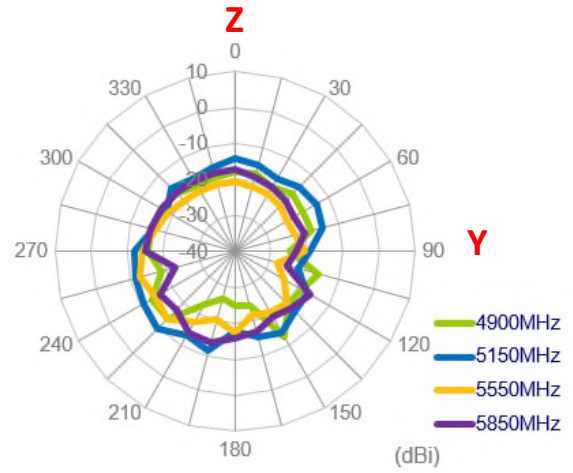

Average Gain

Peak Gain

Performance table

Average	WiFi 2.4G	WiFi 5G
Frequency (MHz)	2400~2500	4900~5850
Efficiency (%)		
Wifi 1	10.4	13.1
Wifi 2	6.9	9.4
Peak Gain (dBi)		
Wifi 1	-4.5	-0.7
Wifi 2	-4.5	-2.5
Average Gain (dB)		
Wifi 1	-9.8	-8.9
Wifi 2	-11.6	-10.3

Chamber Environmental

Measurement System

Anechoic Chamber

Confidential

Chamber Environmental

Measurement

Confidential

Antenna 2D Radiation Patterns : Wifi 1