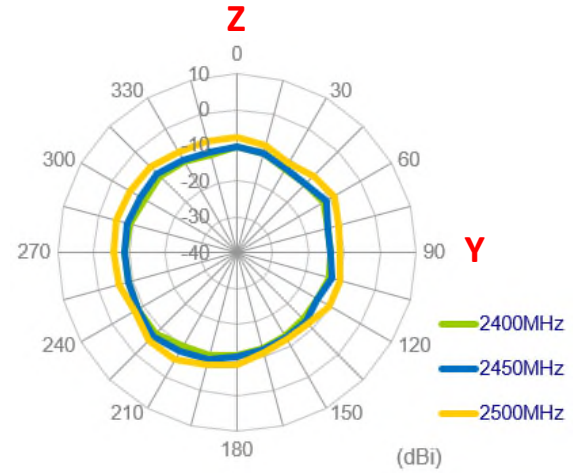

Average Gain

Peak Gain

Performance table

Average	WiFi 2.4G	WiFi 5G
Frequency (MHz)	2400~2500	4900~5850
Efficiency (%)		
Wifi 1	10.4	13.1
Wifi 2	6.9	9.4
Peak Gain (dBi)		
Wifi 1	-4.5	-0.7
Wifi 2	-4.5	-2.5
Average Gain (dB)		
Wifi 1	-9.8	-8.9
Wifi 2	-11.6	-10.3

Chamber Environmental

Measurement System

Anechoic Chamber

Confidential

Chamber Environmental

Measurement

Confidential

Antenna 2D Radiation Patterns : Wifi 1