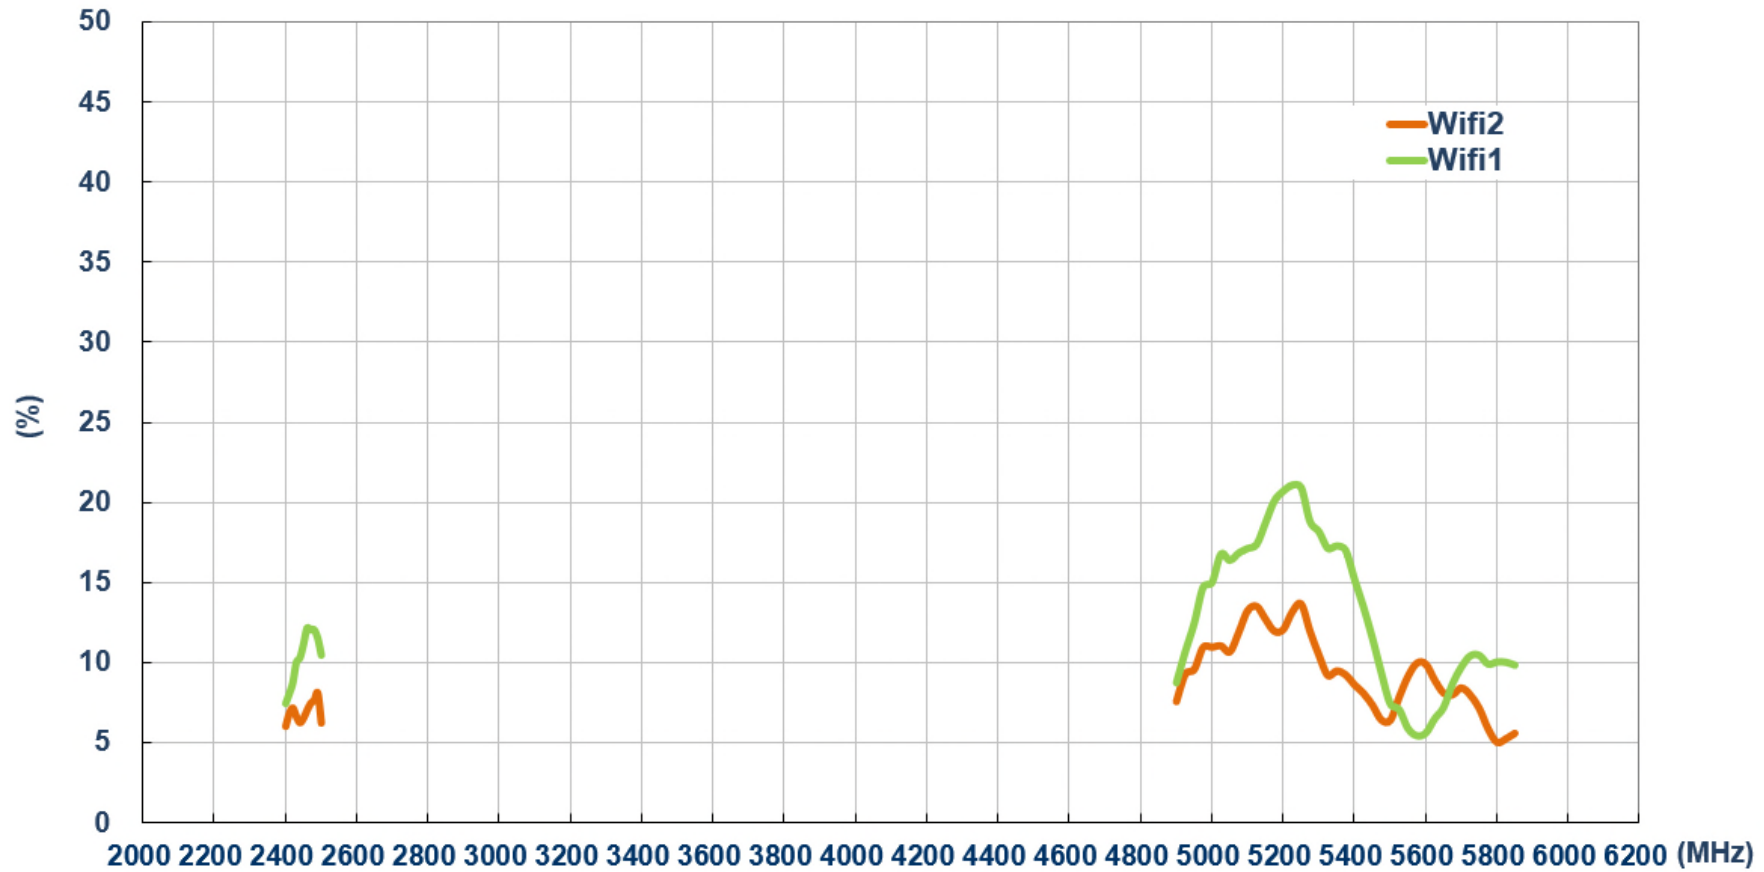

April 16, 2018

Outline

- **Antenna Environmental**
- **Antenna fixed method**
 - Wifi1 : Slot antenna lock screw in the housing
 - Wifi2 : Slot antenna lock screw in the housing
- **S11**
- **Efficiency**
 - a) Efficiency
 - b) Average Gain
 - c) Peak Gain
 - d) Performance table
- **Chamber Environmental**
- **Antenna 2D radiation patterns**

Antenna Environmental

Wifi1 & Wifi2 position

Antenna fixed method

Wifi1 & Wifi2 antenna solder nut and screw in housing.

Nut for M2.5 screw

S11

S21

Efficiency

Average Gain

Peak Gain

Performance table

Average	WiFi 2.4G	WiFi 5G
Frequency (MHz)	2400~2500	4900~5850
Efficiency (%)		
Wifi 1	10.4	13.1
Wifi 2	6.9	9.4
Peak Gain (dBi)		
Wifi 1	-4.5	-0.7
Wifi 2	-4.5	-2.5
Average Gain (dB)		
Wifi 1	-9.8	-8.9
Wifi 2	-11.6	-10.3