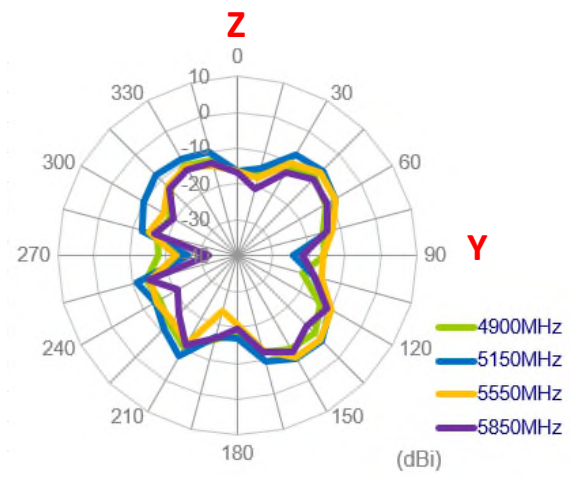

Antenna 2D Radiation Patterns : Wifi 2