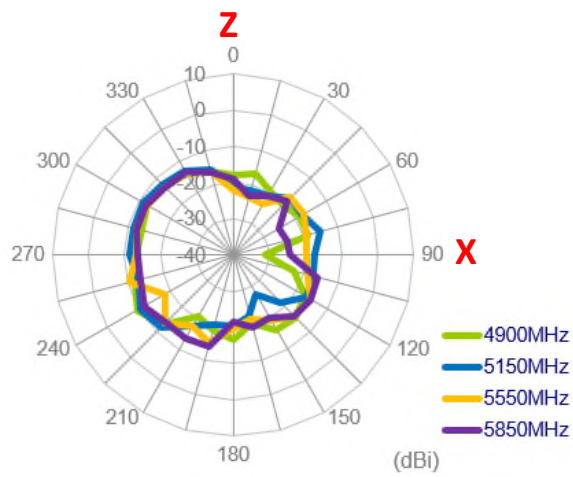

Antenna 2D Radiation Patterns : Wifi 2