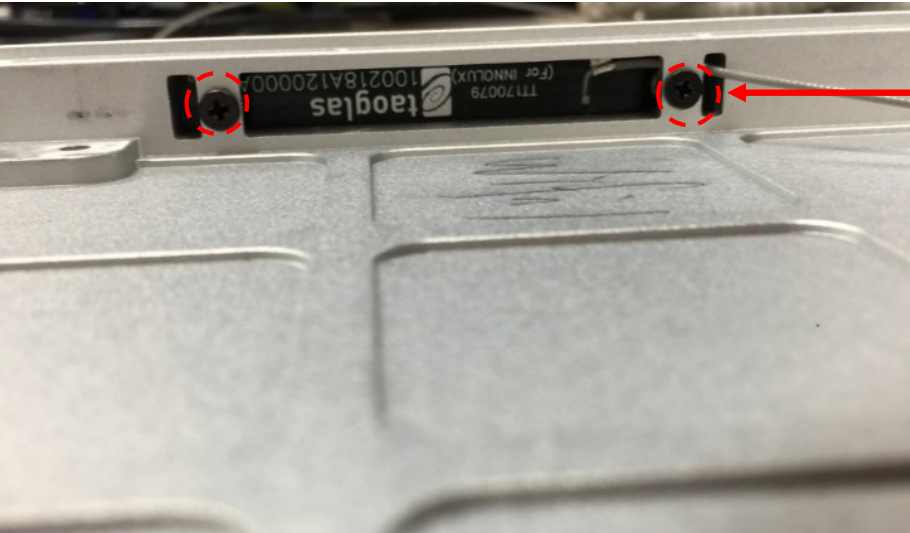

April 16, 2018

Outline

- **Antenna Environmental**
- **Antenna fixed method**
 - Wifi1 : Slot antenna lock screw in the housing
 - Wifi2 : Slot antenna lock screw in the housing
- **S11**
- **Efficiency**
 - a) Efficiency
 - b) Average Gain
 - c) Peak Gain
 - d) Performance table
- **Chamber Environmental**
- **Antenna 2D radiation patterns**

Antenna Environmental

Wifi1 & Wifi2 position

Antenna fixed method

Wifi1 & Wifi2 antenna solder nut and screw in housing.

Nut for M2.5 screw

S11

S21

Efficiency