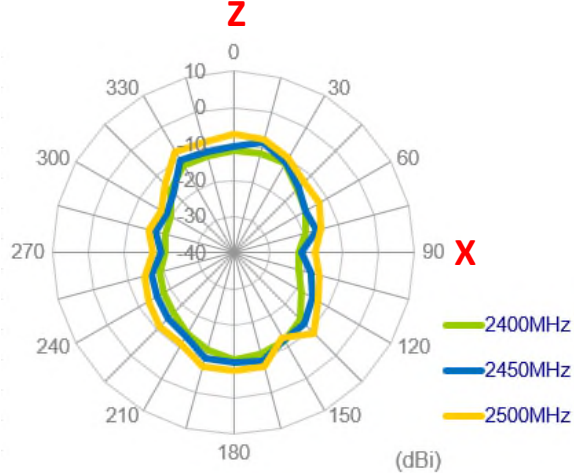

Average Gain

Peak Gain

Performance table

Average	WiFi 2.4G	WiFi 5G
Frequency (MHz)	2400~2500	4900~5850
Efficiency (%)		
Wifi 1	10.4	13.1
Wifi 2	6.9	9.4
Peak Gain (dBi)		
Wifi 1	-4.5	-0.7
Wifi 2	-4.5	-2.5
Average Gain (dB)		
Wifi 1	-9.8	-8.9
Wifi 2	-11.6	-10.3

Chamber Environmental

Measurement System

Anechoic Chamber

Confidential

Chamber Environmental

Measurement

Confidential

Antenna 2D Radiation Patterns : Wifi 1