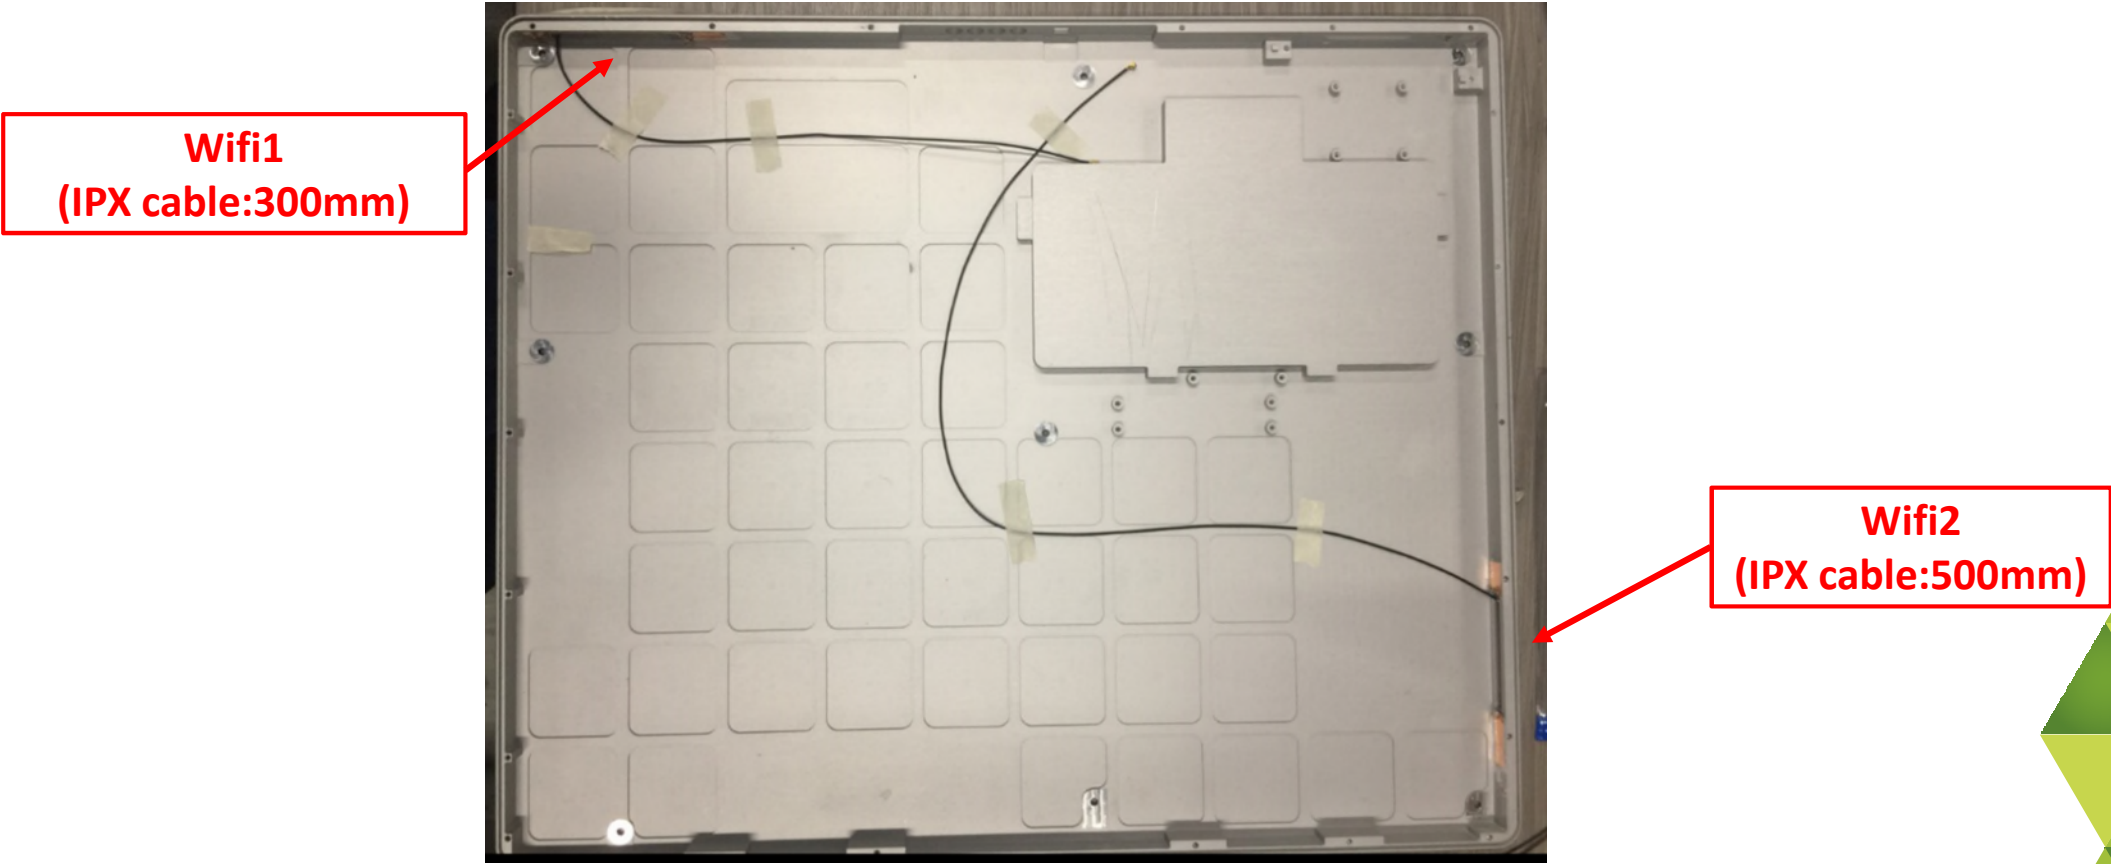

April 16, 2018

Outline

- **Antenna Environmental**
- **Antenna fixed method**
 - Wifi1 : Slot antenna lock screw in the housing
 - Wifi2 : Slot antenna lock screw in the housing
- **S11**
- **Efficiency**
 - a) Efficiency
 - b) Average Gain
 - c) Peak Gain
 - d) Performance table
- **Chamber Environmental**
- **Antenna 2D radiation patterns**

Antenna Environmental

Wifi1 & Wifi2 position

Antenna fixed method

Wifi1 & Wifi2 antenna solder nut and screw in housing.

Nut for M2.5 screw

S11

S21

Efficiency