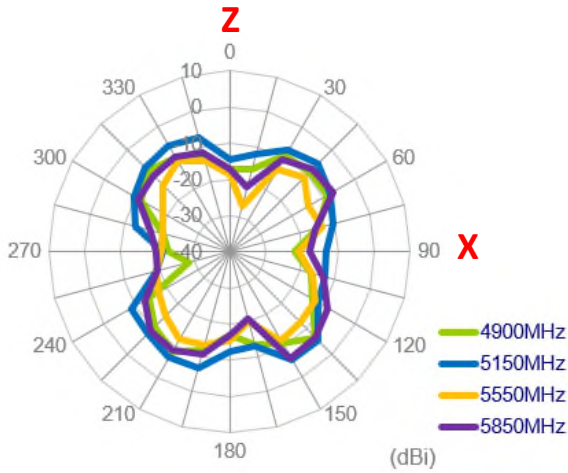

Average Gain

Peak Gain

Performance table

Average	WiFi 2.4G	WiFi 5G
Frequency (MHz)	2400~2500	4900~5850
Efficiency (%)		
Wifi 1	10.4	13.1
Wifi 2	6.9	9.4
Peak Gain (dBi)		
Wifi 1	-4.5	-0.7
Wifi 2	-4.5	-2.5
Average Gain (dB)		
Wifi 1	-9.8	-8.9
Wifi 2	-11.6	-10.3

Chamber Environmental

Measurement System

Anechoic Chamber

Confidential

Chamber Environmental

Measurement

Confidential

Antenna 2D Radiation Patterns : Wifi 1