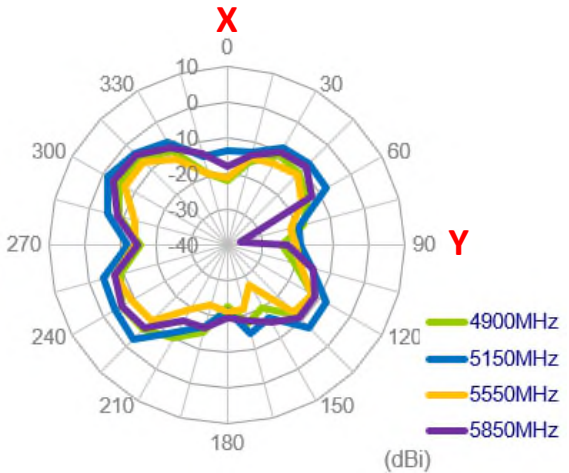

Average Gain

Peak Gain

Performance table

Average	WiFi 2.4G	WiFi 5G
Frequency (MHz)	2400~2500	4900~5850
Efficiency (%)		
Wifi 1	10.4	13.1
Wifi 2	6.9	9.4
Peak Gain (dBi)		
Wifi 1	-4.5	-0.7
Wifi 2	-4.5	-2.5
Average Gain (dB)		
Wifi 1	-9.8	-8.9
Wifi 2	-11.6	-10.3

Chamber Environmental

Measurement System

Anechoic Chamber

Confidential

Chamber Environmental

Measurement

Confidential

Antenna 2D Radiation Patterns : Wifi 1