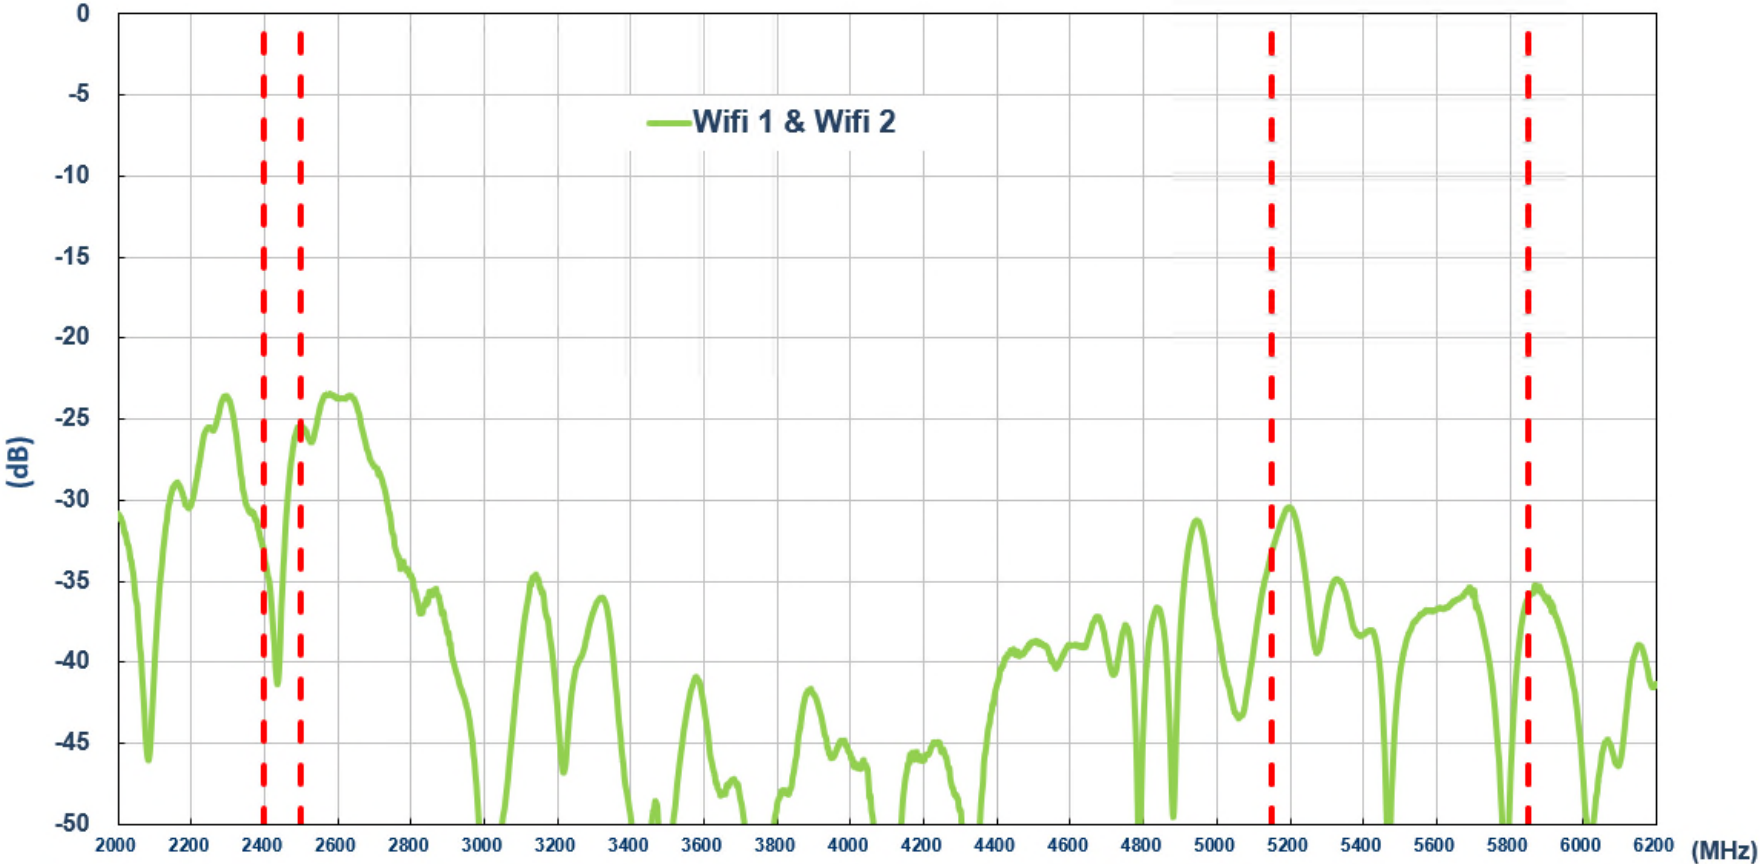

April 16, 2018

Outline

- **Antenna Environmental**
- **Antenna fixed method**
 - Wifi1 : Slot antenna lock screw in the housing
 - Wifi2 : Slot antenna lock screw in the housing
- **S11**
- **Efficiency**
 - a) Efficiency
 - b) Average Gain
 - c) Peak Gain
 - d) Performance table
- **Chamber Environmental**
- **Antenna 2D radiation patterns**

Antenna Environmental

Wifi1 & Wifi2 position

Antenna fixed method

Wifi1 & Wifi2 antenna solder nut and screw in housing.

Nut for M2.5 screw

S11

S21

Efficiency

Average Gain

Peak Gain

Performance table

Average	WiFi 2.4G	WiFi 5G
Frequency (MHz)	2400~2500	4900~5850
Efficiency (%)		
Wifi 1	10.4	13.1
Wifi 2	6.9	9.4
Peak Gain (dBi)		
Wifi 1	-4.5	-0.7
Wifi 2	-4.5	-2.5
Average Gain (dB)		
Wifi 1	-9.8	-8.9
Wifi 2	-11.6	-10.3