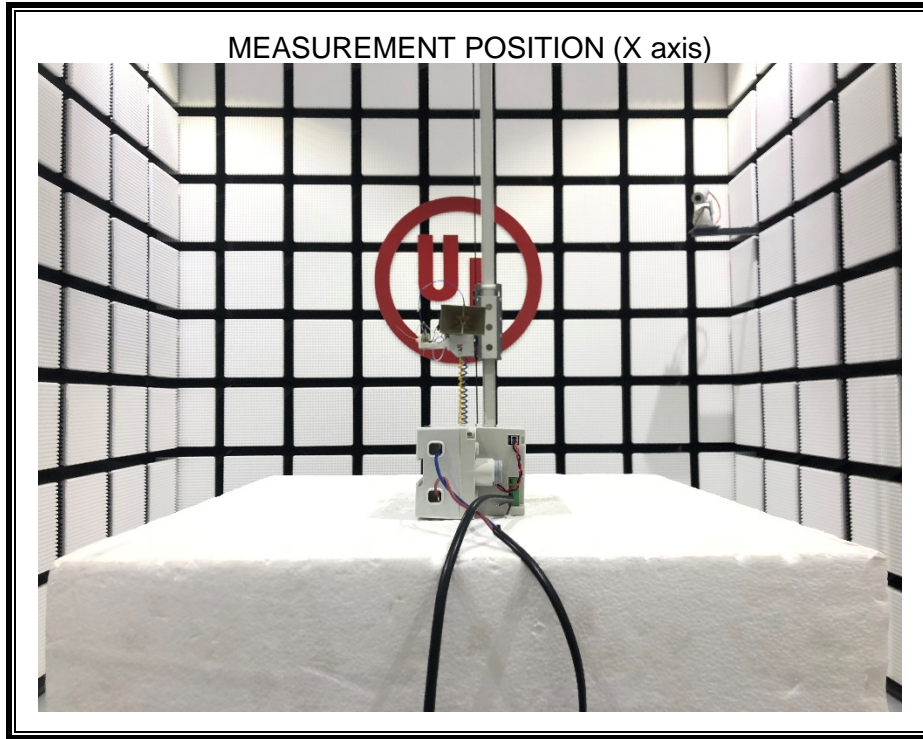

## RADIATED RF MEASUREMENT SETUP (ABOVE 1 GHz)

MEASUREMENT POSITION (Z axis)

RADIATED RF MEASUREMENT SETUP (30MHz~1GHz)

## POWERLINE CONDUCTED EMISSIONS MEASUREMENT SETUP

## RADIATED RF MEASUREMENT SETUP (Below 30MHz)