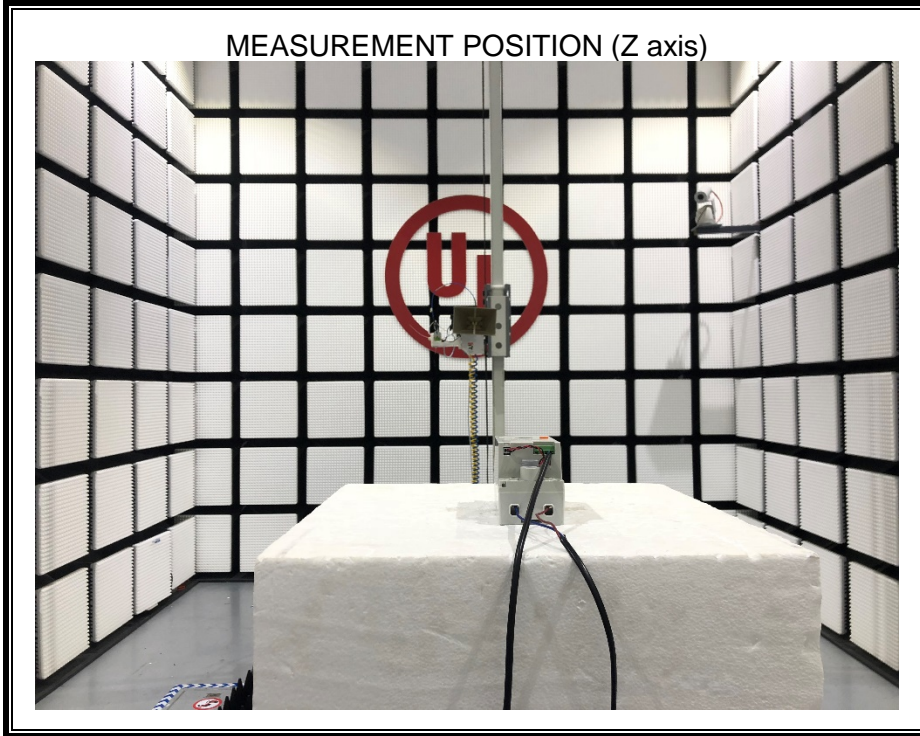

# **Setup Photographs**

## RADIATED RF MEASUREMENT SETUP (ABOVE 1 GHz)

MEASUREMENT POSITION (Z axis)

RADIATED RF MEASUREMENT SETUP (30MHz~1GHz)