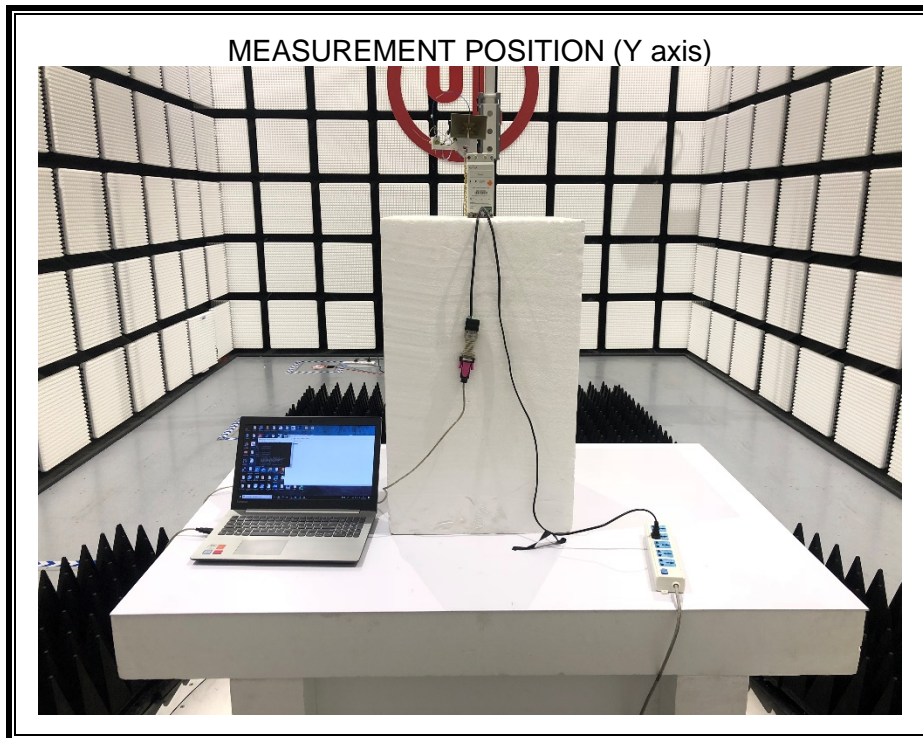

## RADIATED RF MEASUREMENT SETUP (ABOVE 1 GHz)

MEASUREMENT POSITION (Z axis)

RADIATED RF MEASUREMENT SETUP (30MHz~1GHz)

## POWERLINE CONDUCTED EMISSIONS MEASUREMENT SETUP

## RADIATED RF MEASUREMENT SETUP (Below 30MHz)