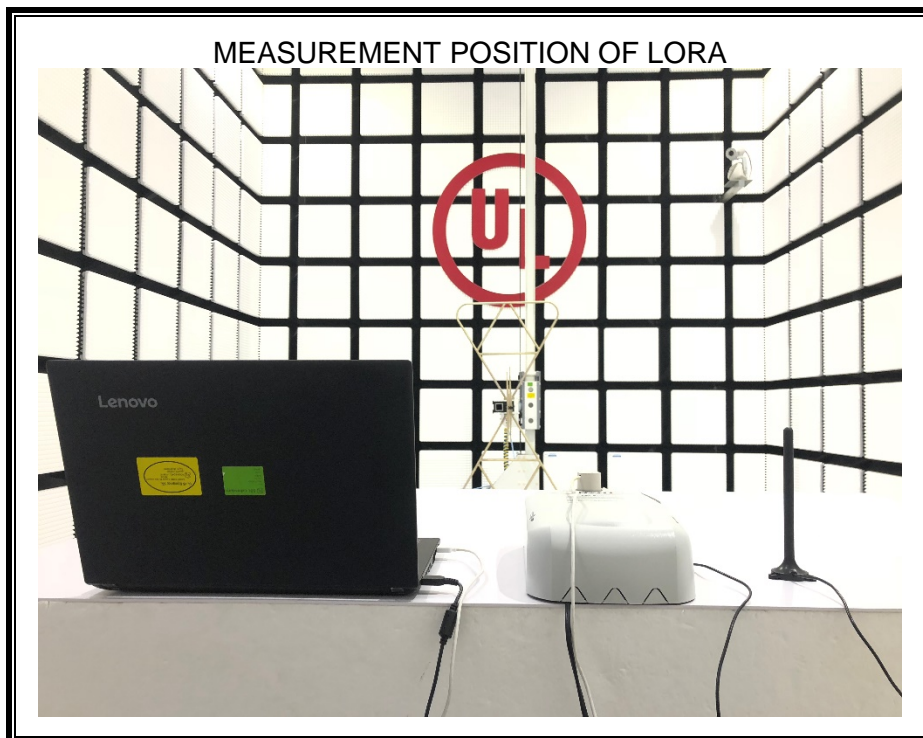

Appendix II

Setup Photographs

RADIATED RF MEASUREMENT SETUP(WCDMA B5) (ABOVE 1 GHz)

MEASUREMENT POSITION OF WCDMA Band 5 (Y axis)

MEASUREMENT POSITION OF WCDMA Band 5 (Z axis)

MEASUREMENT POSITION OF LORA (X axis)

MEASUREMENT POSITION OF LORA (Y axis)

MEASUREMENT POSITION OF LORA (Z axis)

RADIATED RF MEASUREMENT SETUP (30MHz~1GHz)

POWERLINE CONDUCTED EMISSIONS MEASUREMENT SETUP

RADIATED RF MEASUREMENT SETUP (Below 30MHz)