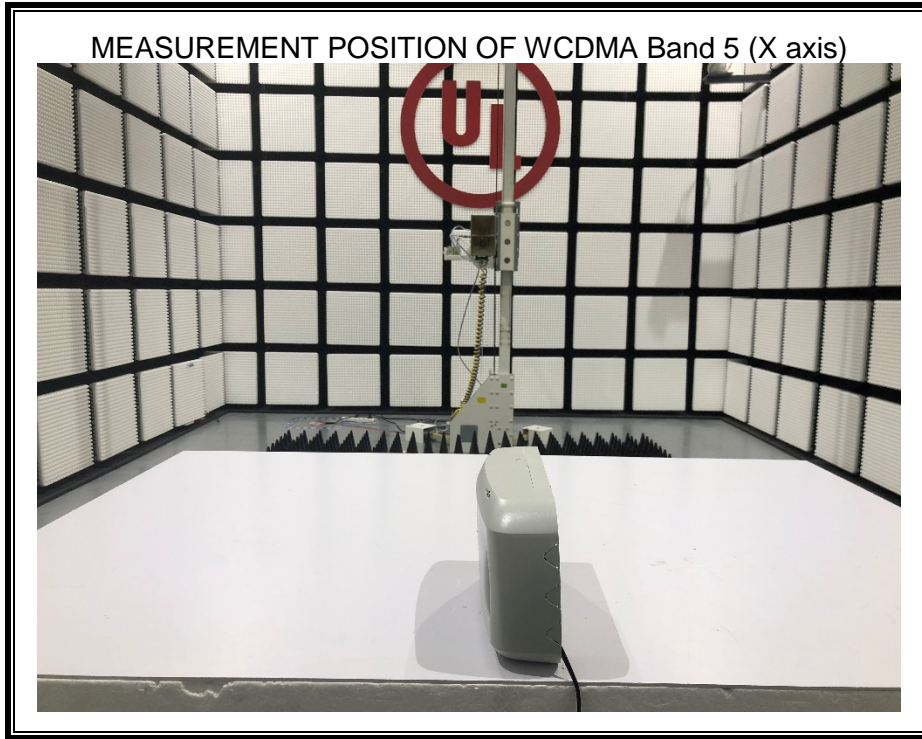

Appendix II

Setup Photographs

RADIATED RF MEASUREMENT SETUP(WCDMA B5) (ABOVE 1 GHz)

MEASUREMENT POSITION OF WCDMA Band 5 (Y axis)

MEASUREMENT POSITION OF WCDMA Band 5 (Z axis)

MEASUREMENT POSITION OF LORA (X axis)

MEASUREMENT POSITION OF LORA (Y axis)

MEASUREMENT POSITION OF LORA (Z axis)

RADIATED RF MEASUREMENT SETUP (30MHz~1GHz)

POWERLINE CONDUCTED EMISSIONS MEASUREMENT SETUP

RADIATED RF MEASUREMENT SETUP (Below 30MHz)