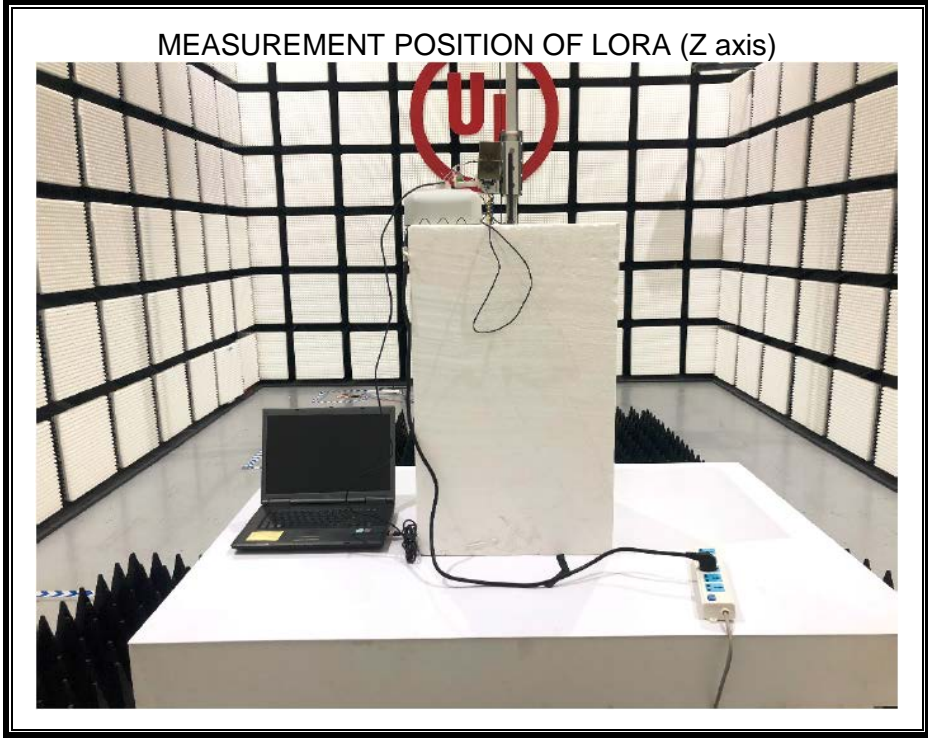

Appendix II

Setup Photographs

RADIATED RF MEASUREMENT SETUP(WCDMA B5) (ABOVE 1 GHz)

MEASUREMENT POSITION OF WCDMA Band 5 (Y axis)

MEASUREMENT POSITION OF WCDMA Band 5 (Z axis)

MEASUREMENT POSITION OF LORA (X axis)

MEASUREMENT POSITION OF LORA (Y axis)

MEASUREMENT POSITION OF LORA (Z axis)

RADIATED RF MEASUREMENT SETUP (30MHz~1GHz)

POWERLINE CONDUCTED EMISSIONS MEASUREMENT SETUP

RADIATED RF MEASUREMENT SETUP (Below 30MHz)