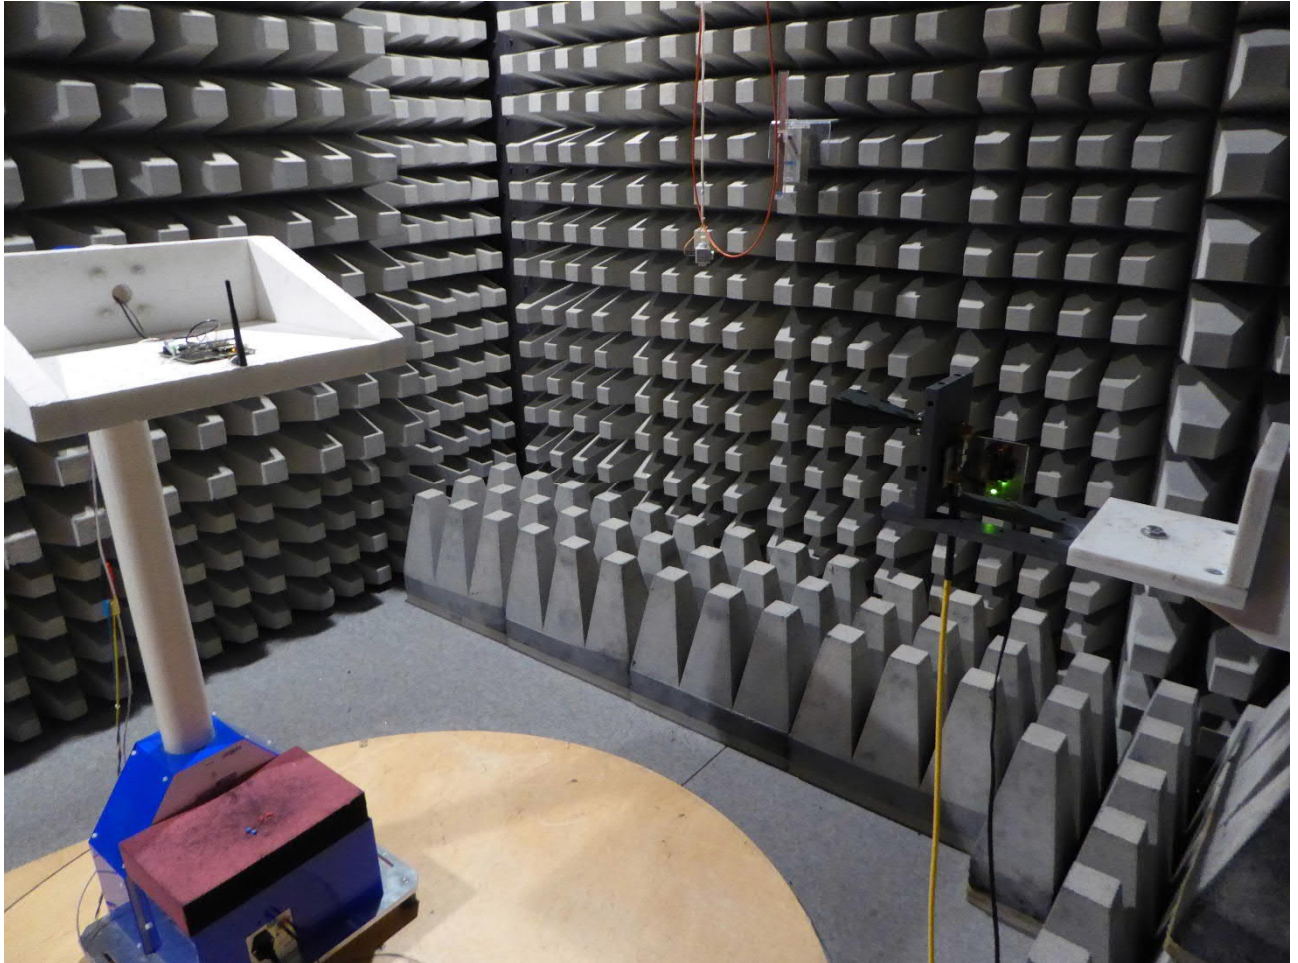

Annex A Test setup photos

Test setup fully anechoic chamber

EUT below shielding on evalboard (not marketed)

Annex A Test setup photos

Test setup fully anechoic chamber

EUT below the shielding on evalboard (not marketed)

Annex A Test setup photos

Test setup fully anechoic chamber
1 – 12 GHz

Annex A Test setup photos

Test setup fully anechoic chamber
12 – 18 GHz

Annex A Test setup photos

Test setup fully anechoic chamber
18 – 26.5 GHz

Annex A Test setup photos

Test setup fully anechoic chamber
26.5 – 40 GHz