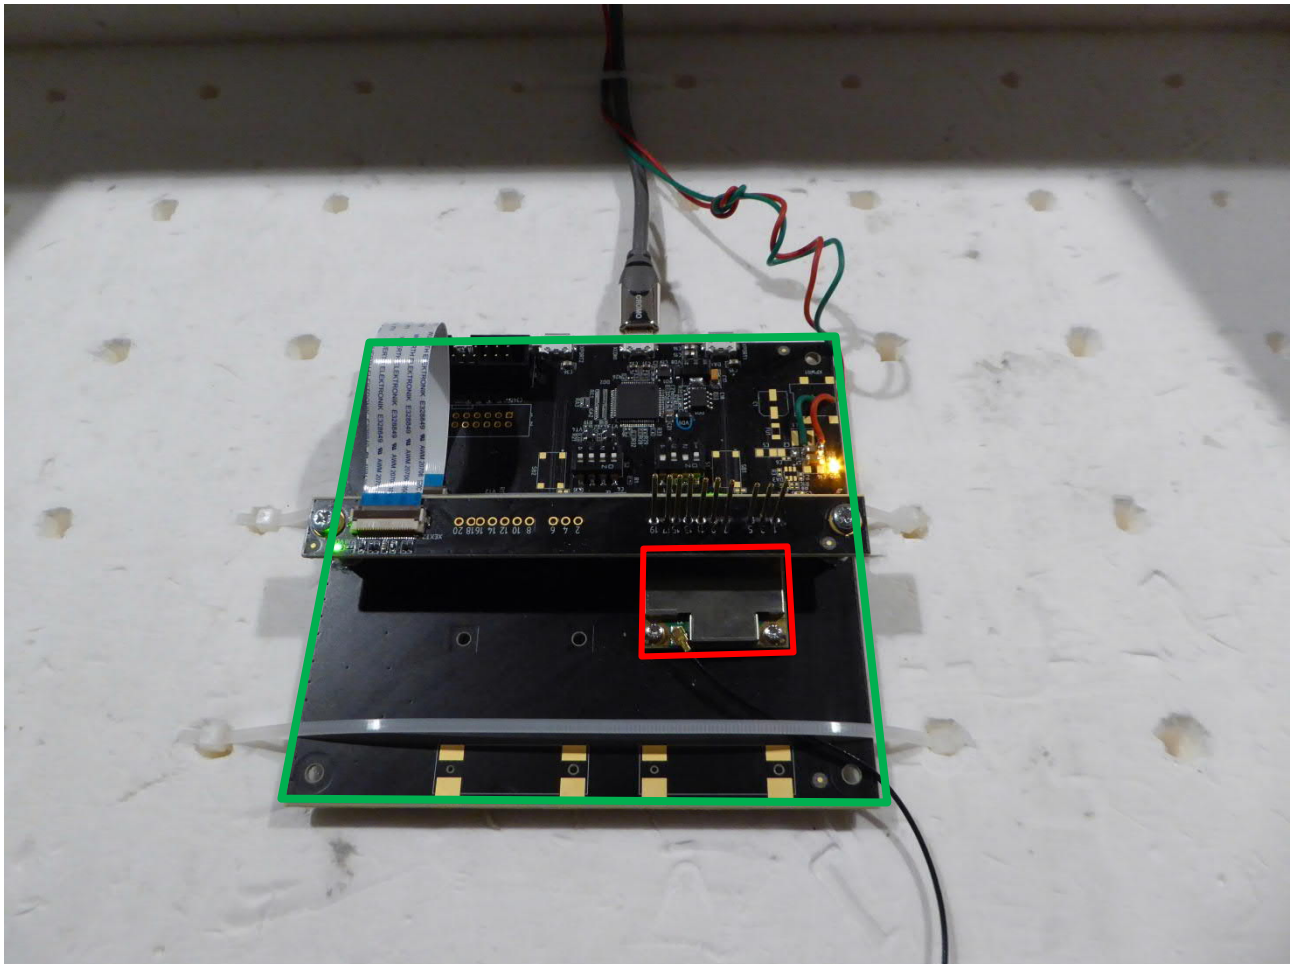

Annex A Test setup photos

Test setup fully anechoic chamber

EUT below shielding on evalboard (not marketed)

Annex A Test setup photos

Test setup fully anechoic chamber

EUT below the shielding on evalboard (not marketed)

Annex A Test setup photos

Test setup fully anechoic chamber
1 – 12 GHz

Annex A Test setup photos

Test setup fully anechoic chamber
12 – 18 GHz

Annex A Test setup photos

Test setup fully anechoic chamber
18 – 26.5 GHz

Annex A Test setup photos

Test setup fully anechoic chamber
26.5 – 40 GHz